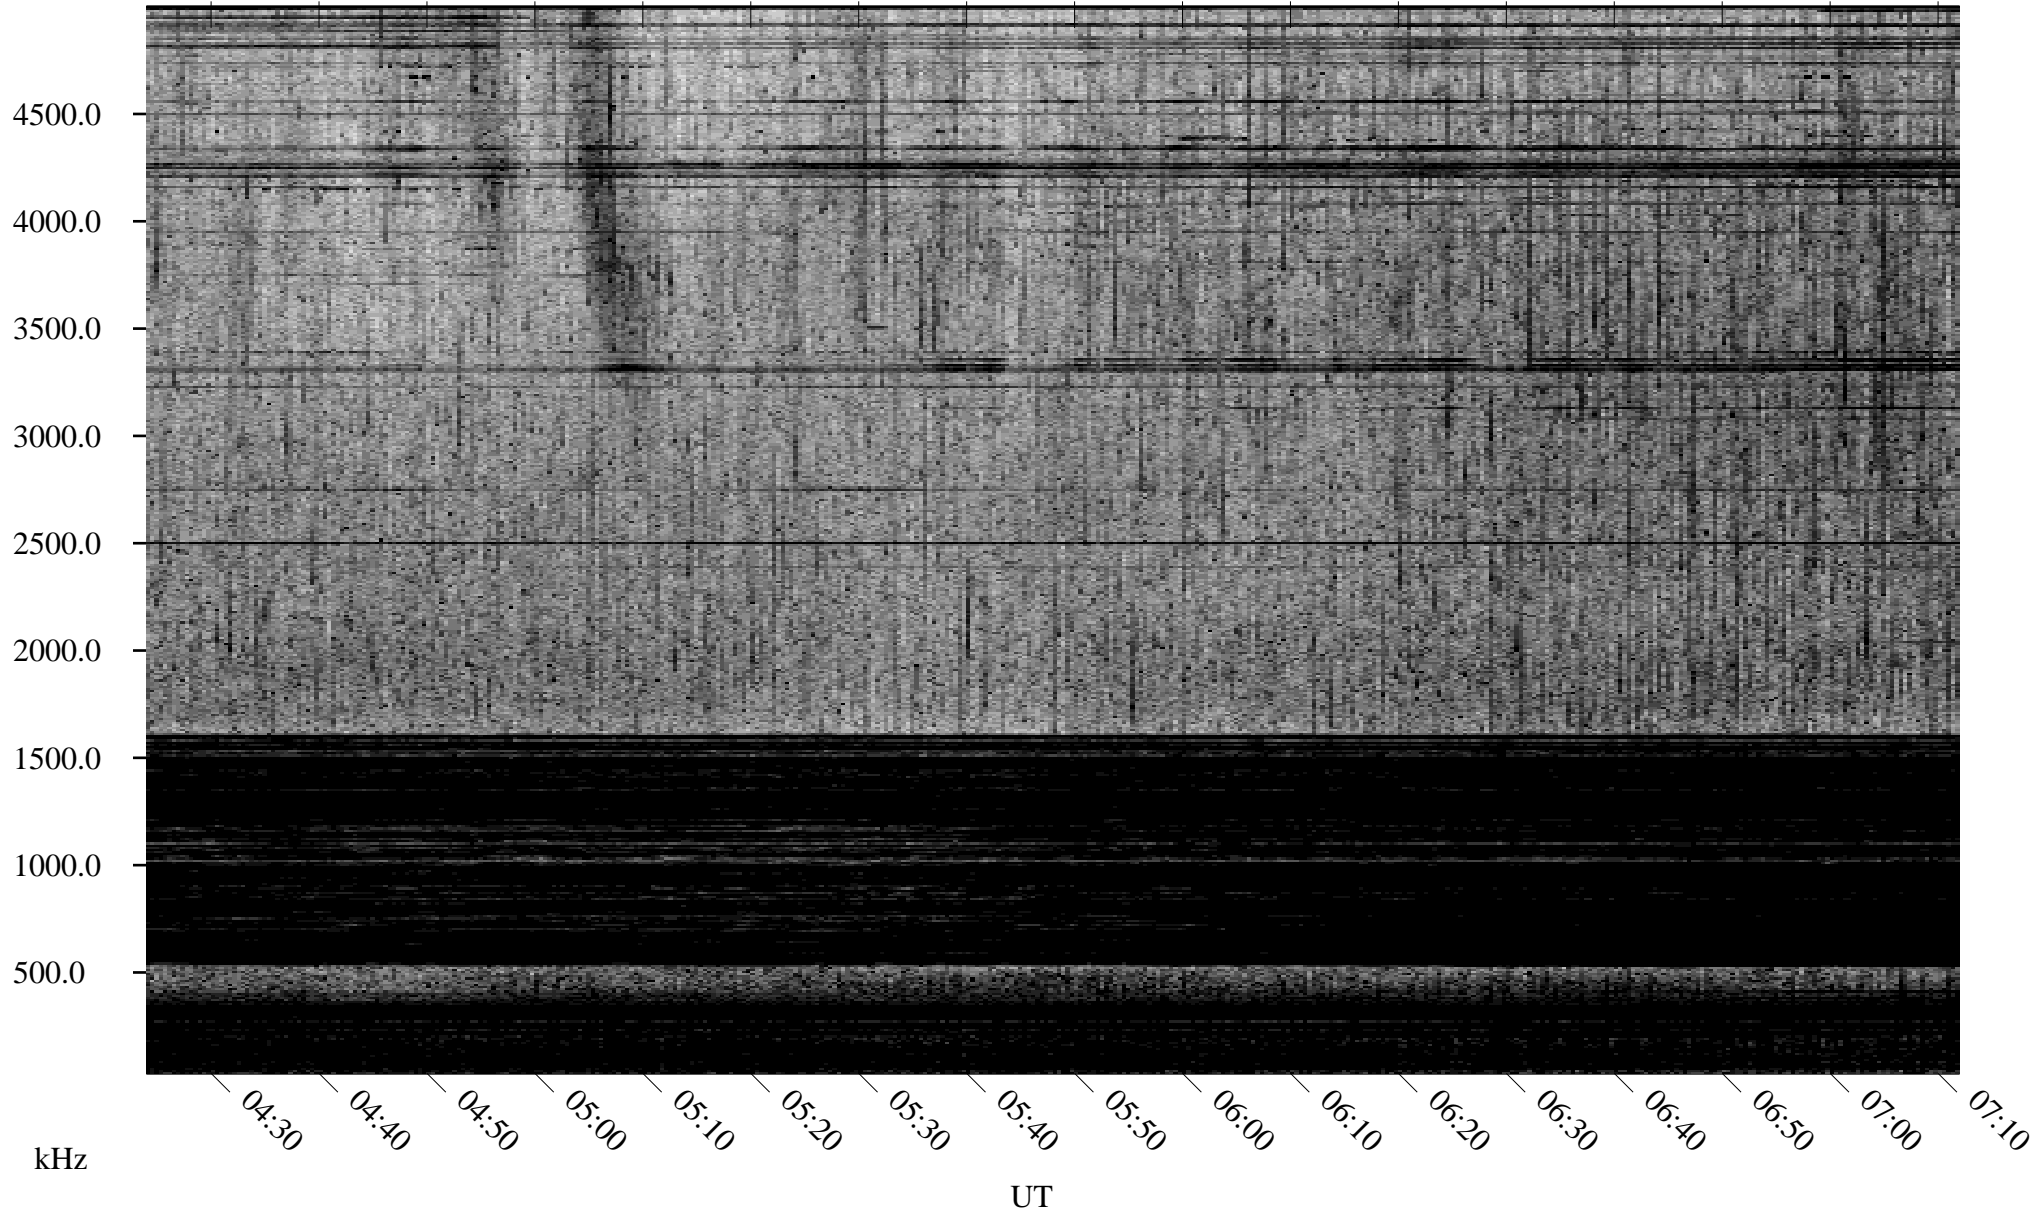

# 05/08/1996 Churchill, Manitoba

Linear Scale    Black = 161    White = 15

ch96129l.r00m max\_12

Page 1

# 05/08/1996 Churchill, Manitoba

Linear Scale    Black = 161    White = 15

ch96129l.r00m max\_12

Page 2

# 05/09/1996 Churchill, Manitoba

Linear Scale    Black = 161    White = 15

ch96129l.r00m max\_12

Page 3

# 05/09/1996 Churchill, Manitoba

Linear Scale    Black = 161    White = 15

ch96129l.r00m max\_12

Page 4