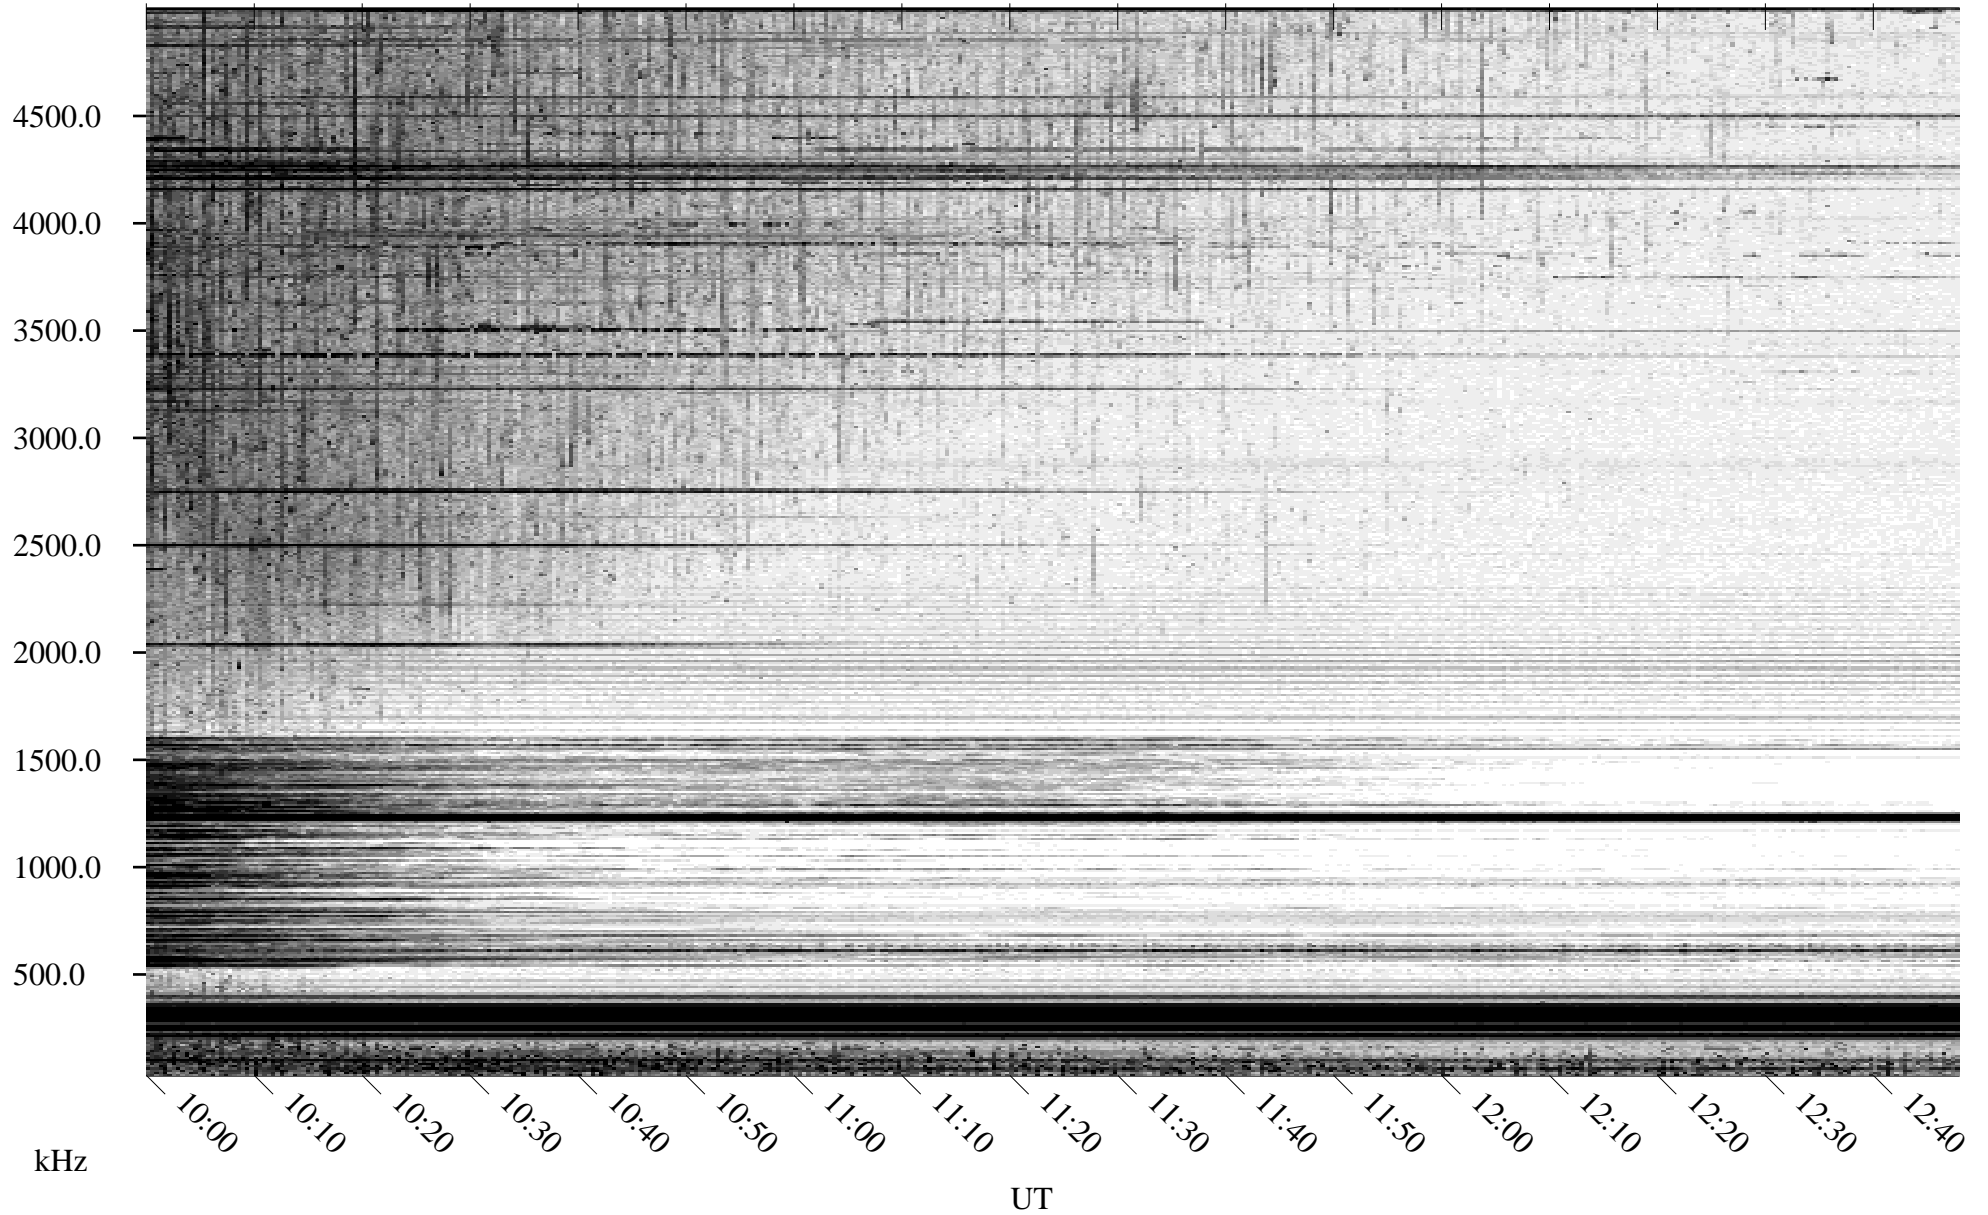

# 05/09/1996 Churchill, Manitoba

Linear Scale    Black = 161    White = 15

ch96129l.r00m max\_12

Page 5

# 05/09/1996 Churchill, Manitoba

Linear Scale    Black = 161    White = 15

ch96129l.r00m max\_12

Page 6