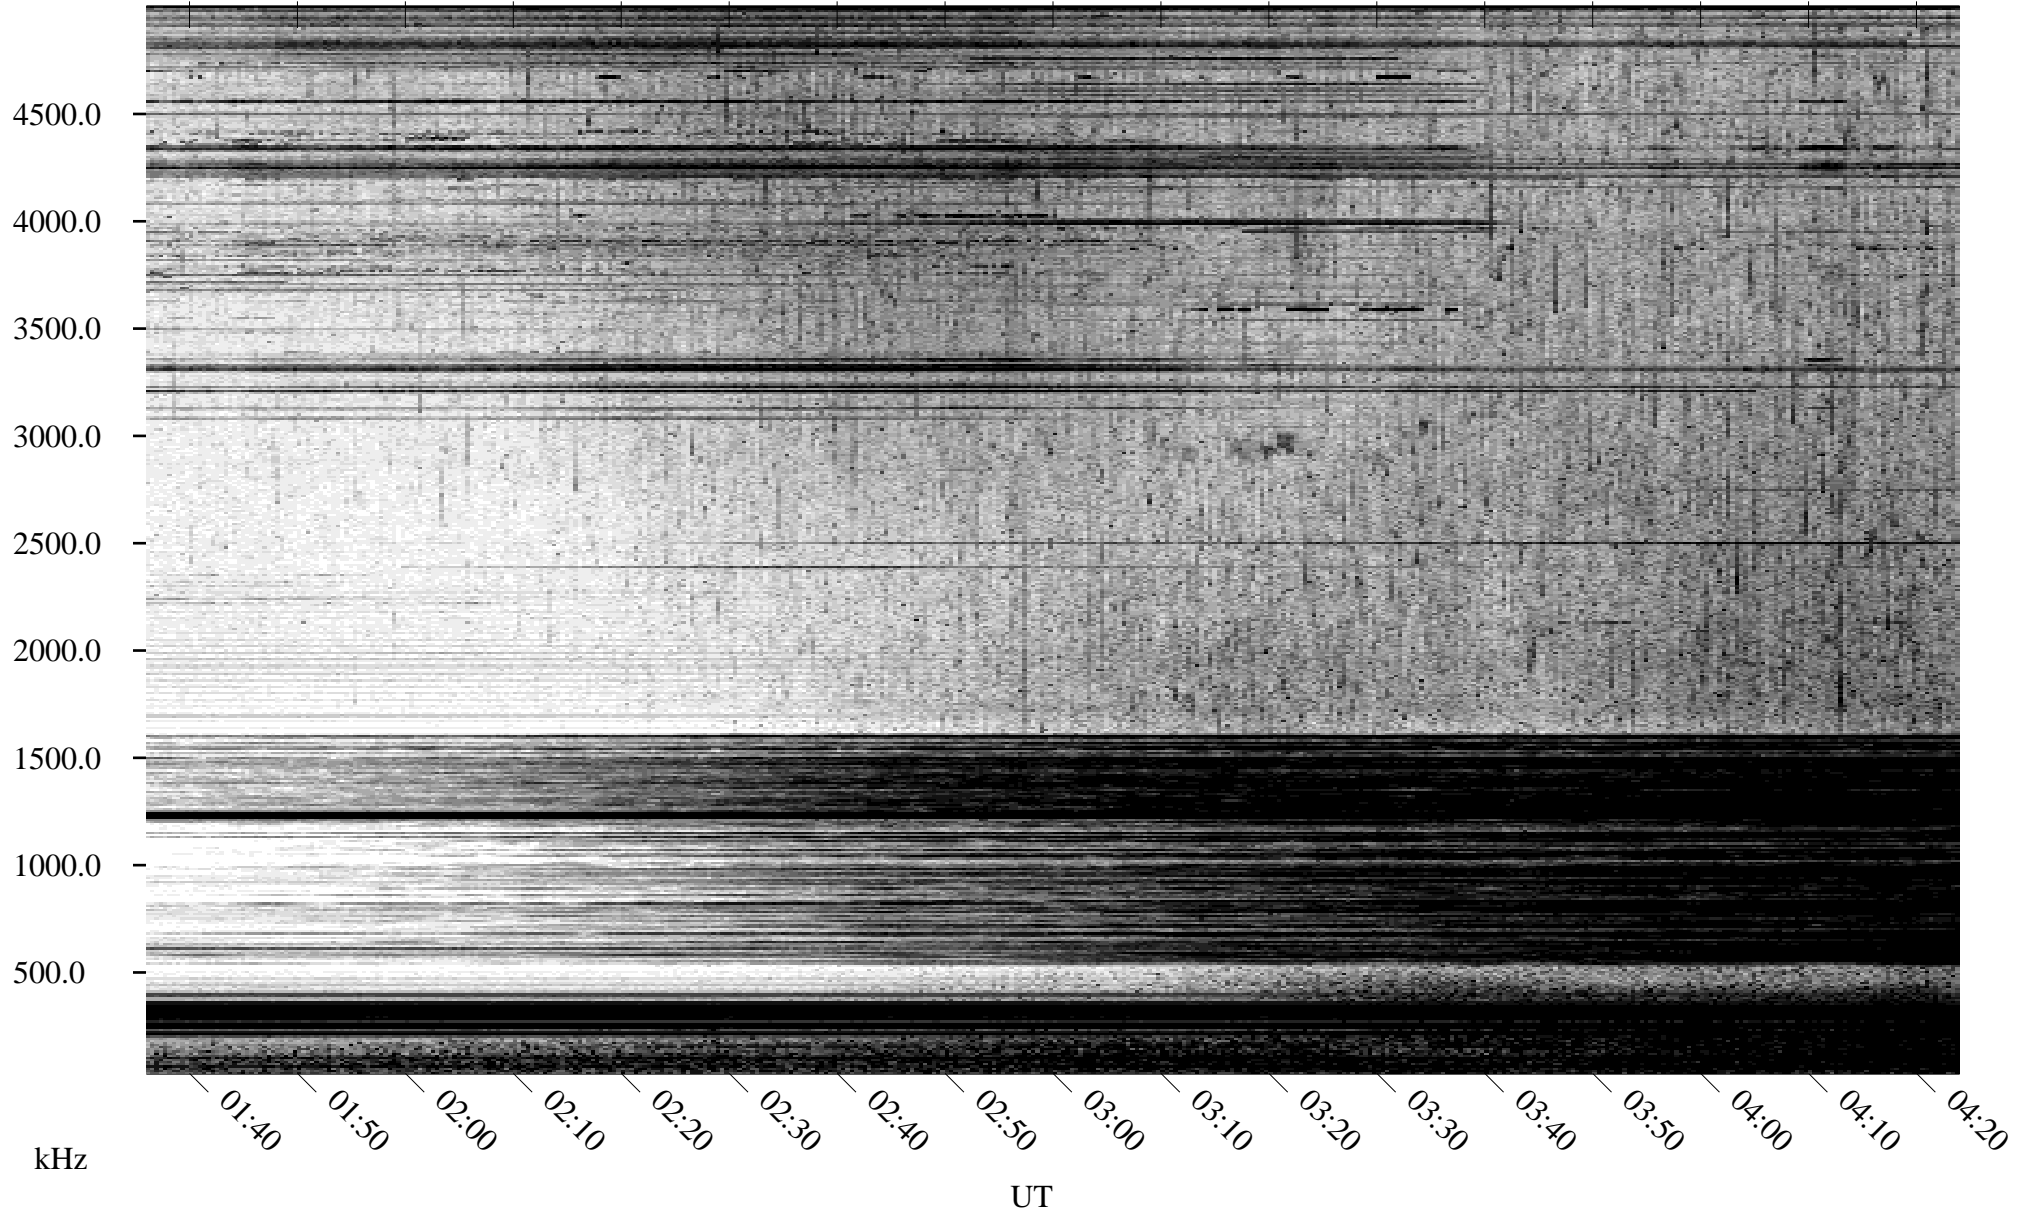

# 05/08/1996 Churchill, Manitoba

Linear Scale    Black = 161    White = 15

ch96129l.r00m max\_12

Page 1

# 05/08/1996 Churchill, Manitoba

Linear Scale    Black = 161    White = 15

ch96129l.r00m max\_12

Page 2

# 05/09/1996 Churchill, Manitoba

Linear Scale    Black = 161    White = 15

ch96129l.r00m max\_12

Page 3

# 05/09/1996 Churchill, Manitoba

Linear Scale    Black = 161    White = 15

ch96129l.r00m max\_12

Page 4