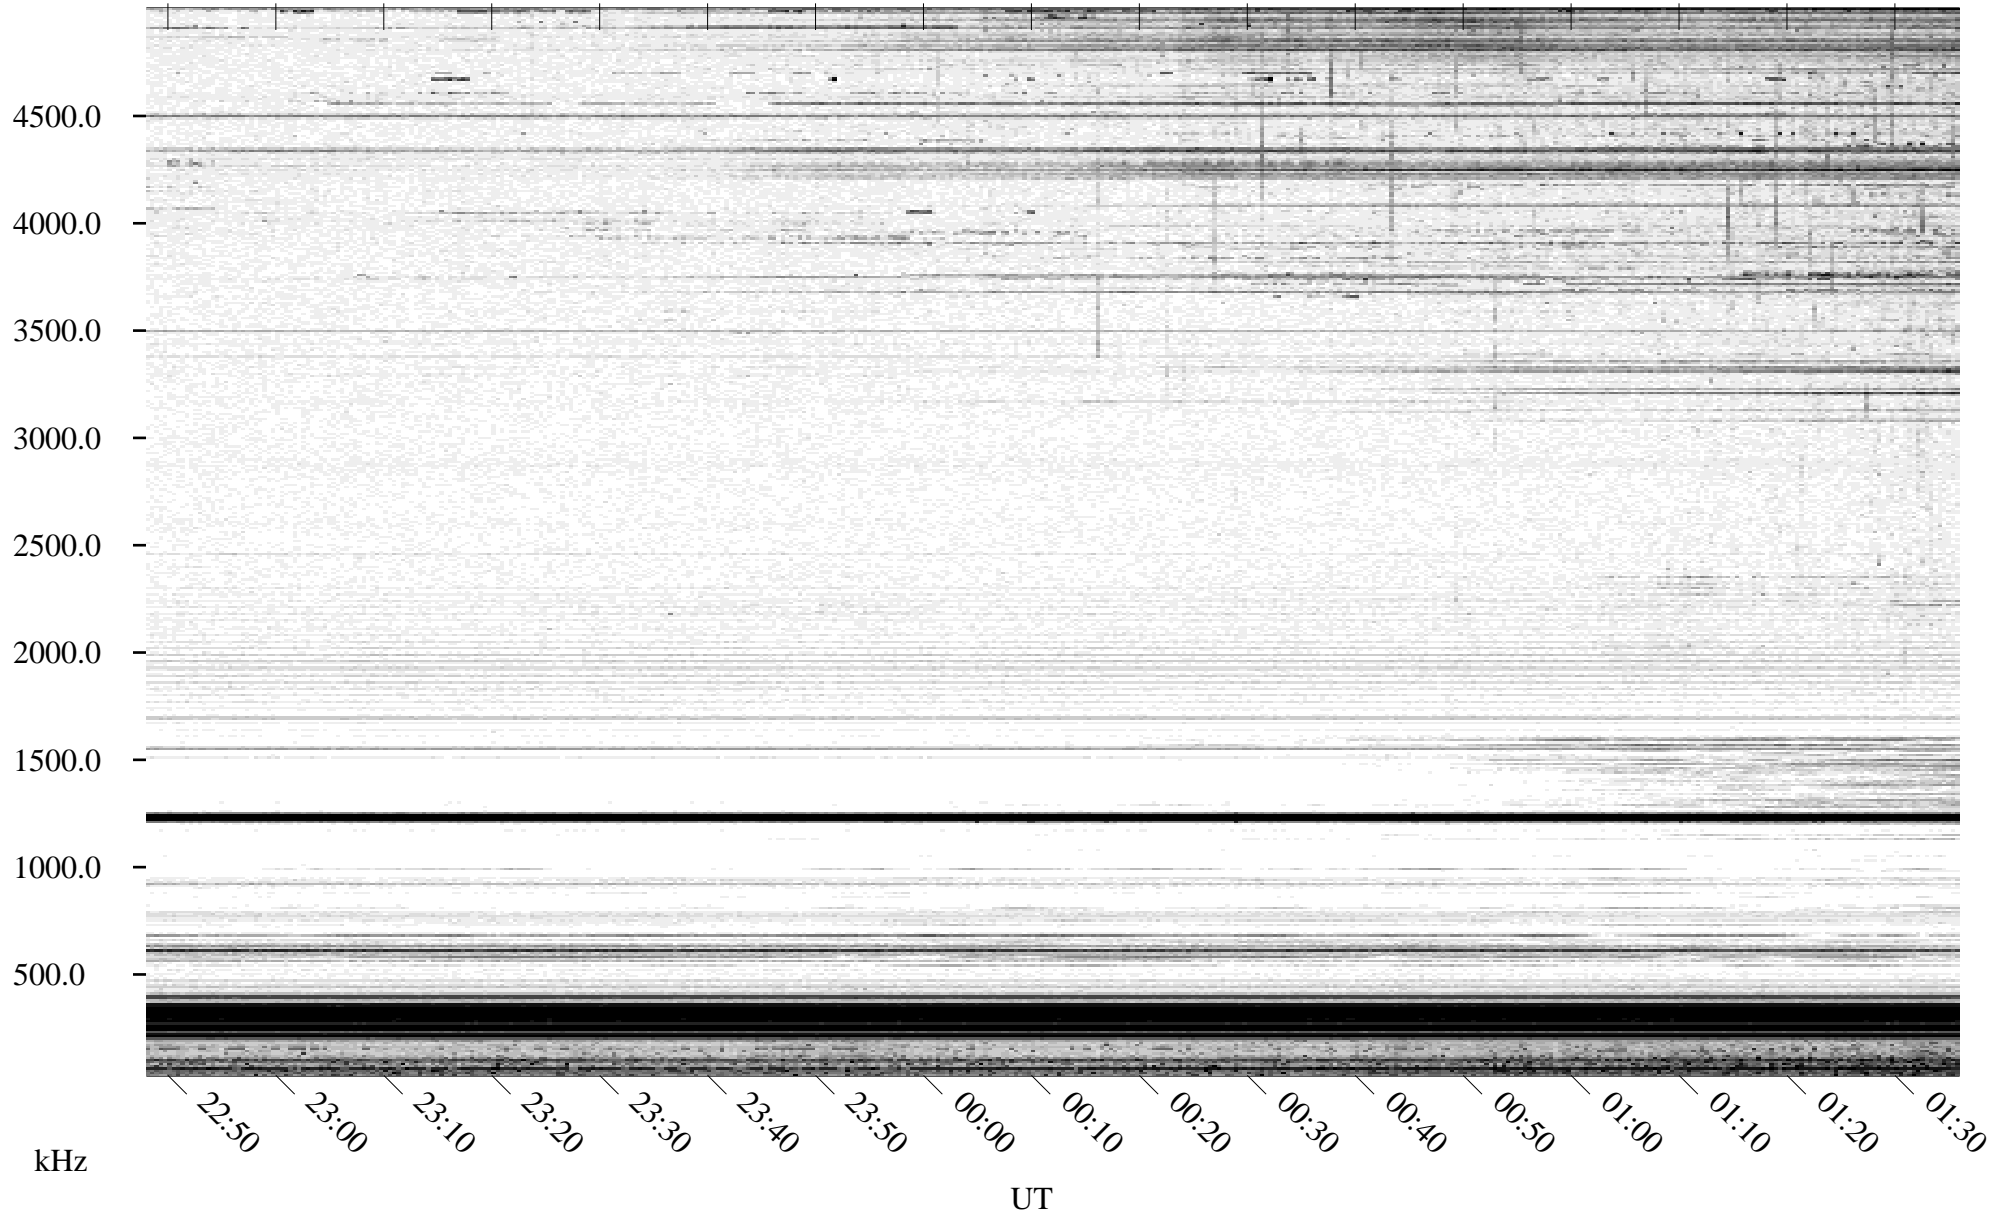

# 05/08/1996 Churchill, Manitoba

Linear Scale    Black = 161    White = 15

ch96129l.r00m max\_12

Page 1

# 05/08/1996 Churchill, Manitoba

Linear Scale    Black = 161    White = 15

ch96129l.r00m max\_12

Page 2

# 05/09/1996 Churchill, Manitoba

Linear Scale    Black = 161    White = 15

ch96129l.r00m max\_12

Page 3

# 05/09/1996 Churchill, Manitoba

Linear Scale    Black = 161    White = 15

ch96129l.r00m max\_12

Page 4