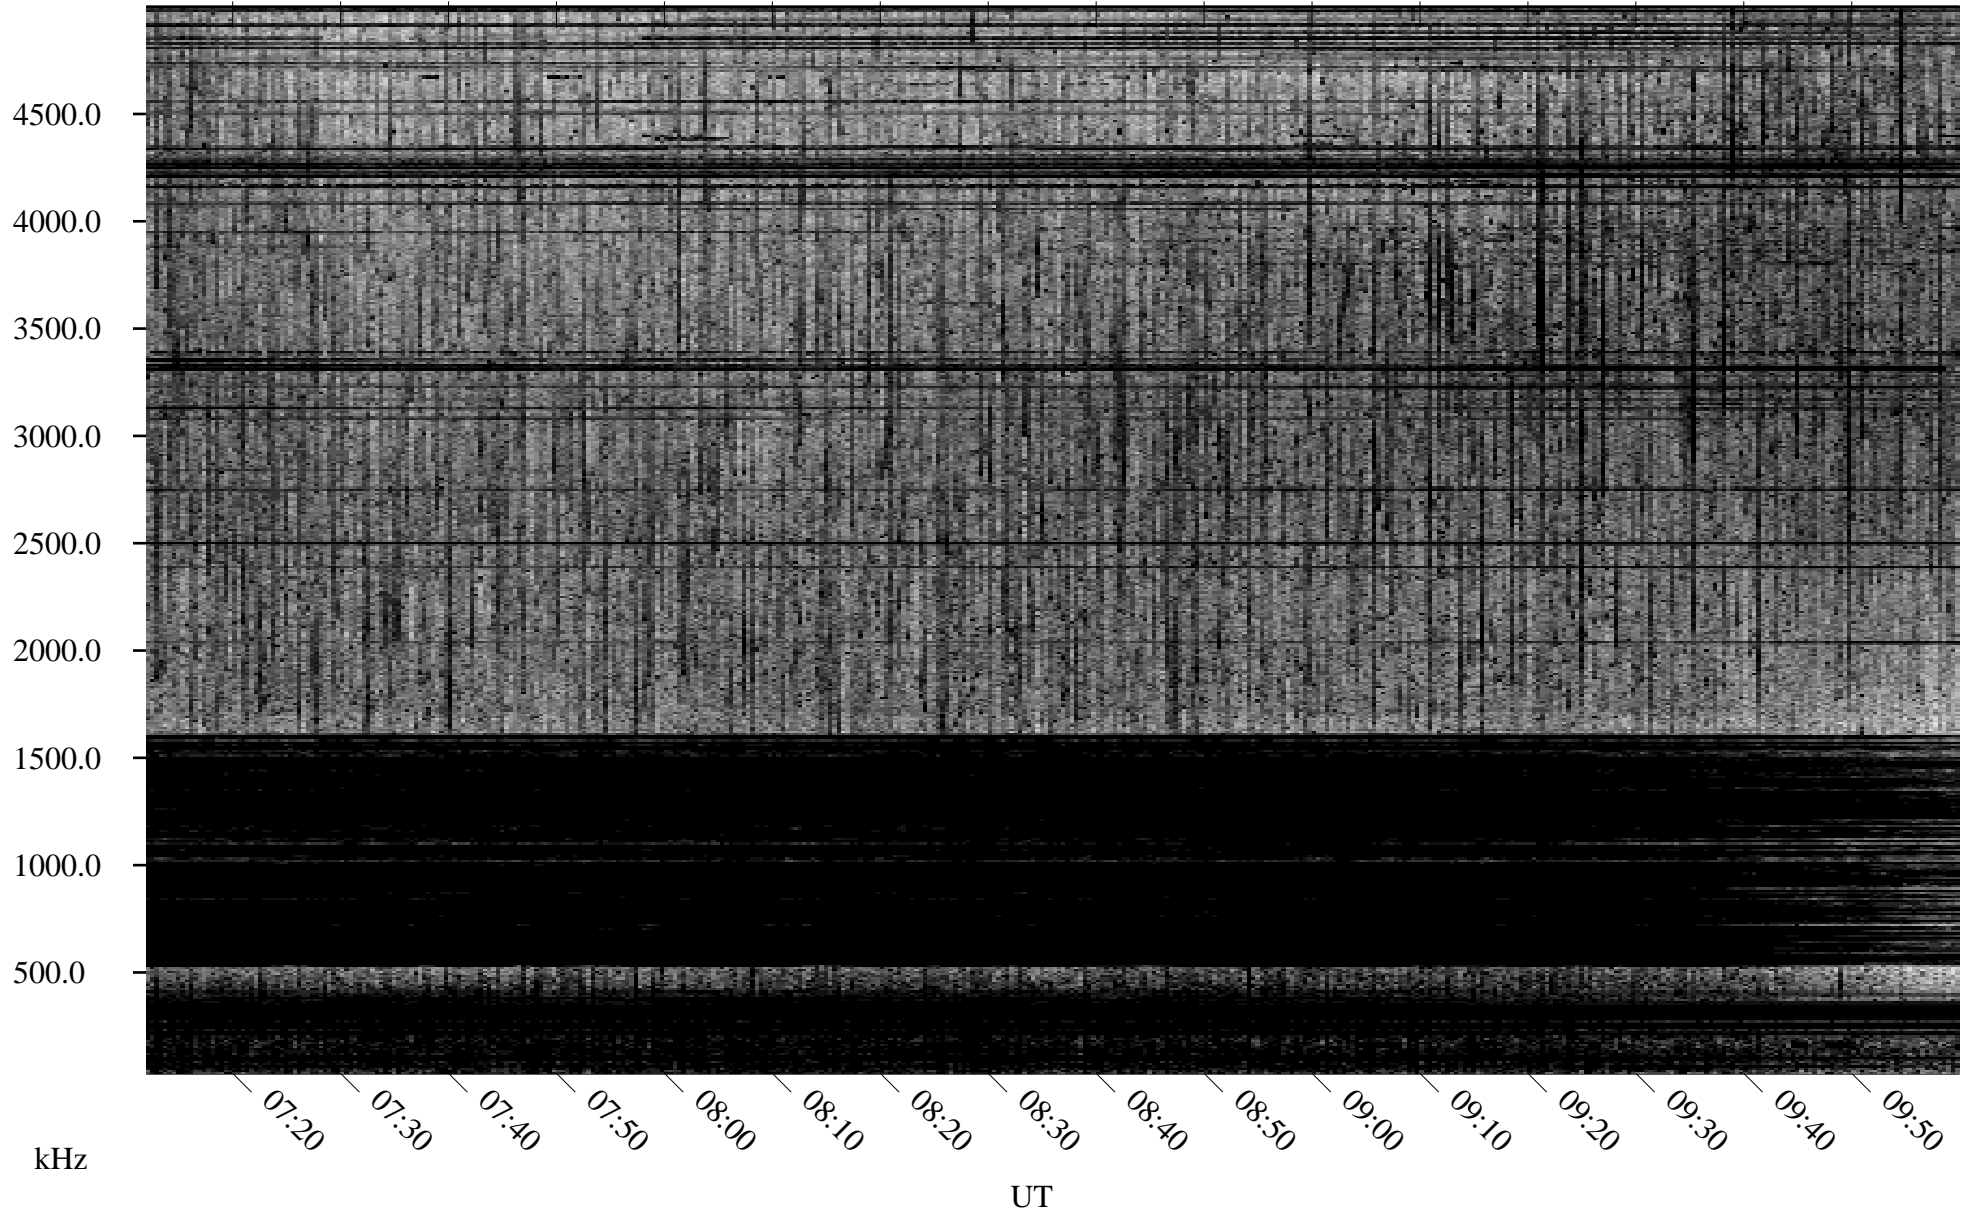

# 05/09/1996 Churchill, Manitoba

Linear Scale    Black = 161    White = 15

ch96129l.r00m max\_12

Page 4

# 05/09/1996 Churchill, Manitoba

Linear Scale    Black = 161    White = 15

ch96129l.r00m max\_12

Page 5

# 05/09/1996 Churchill, Manitoba

Linear Scale    Black = 161    White = 15

ch96129l.r00m max\_12

Page 6