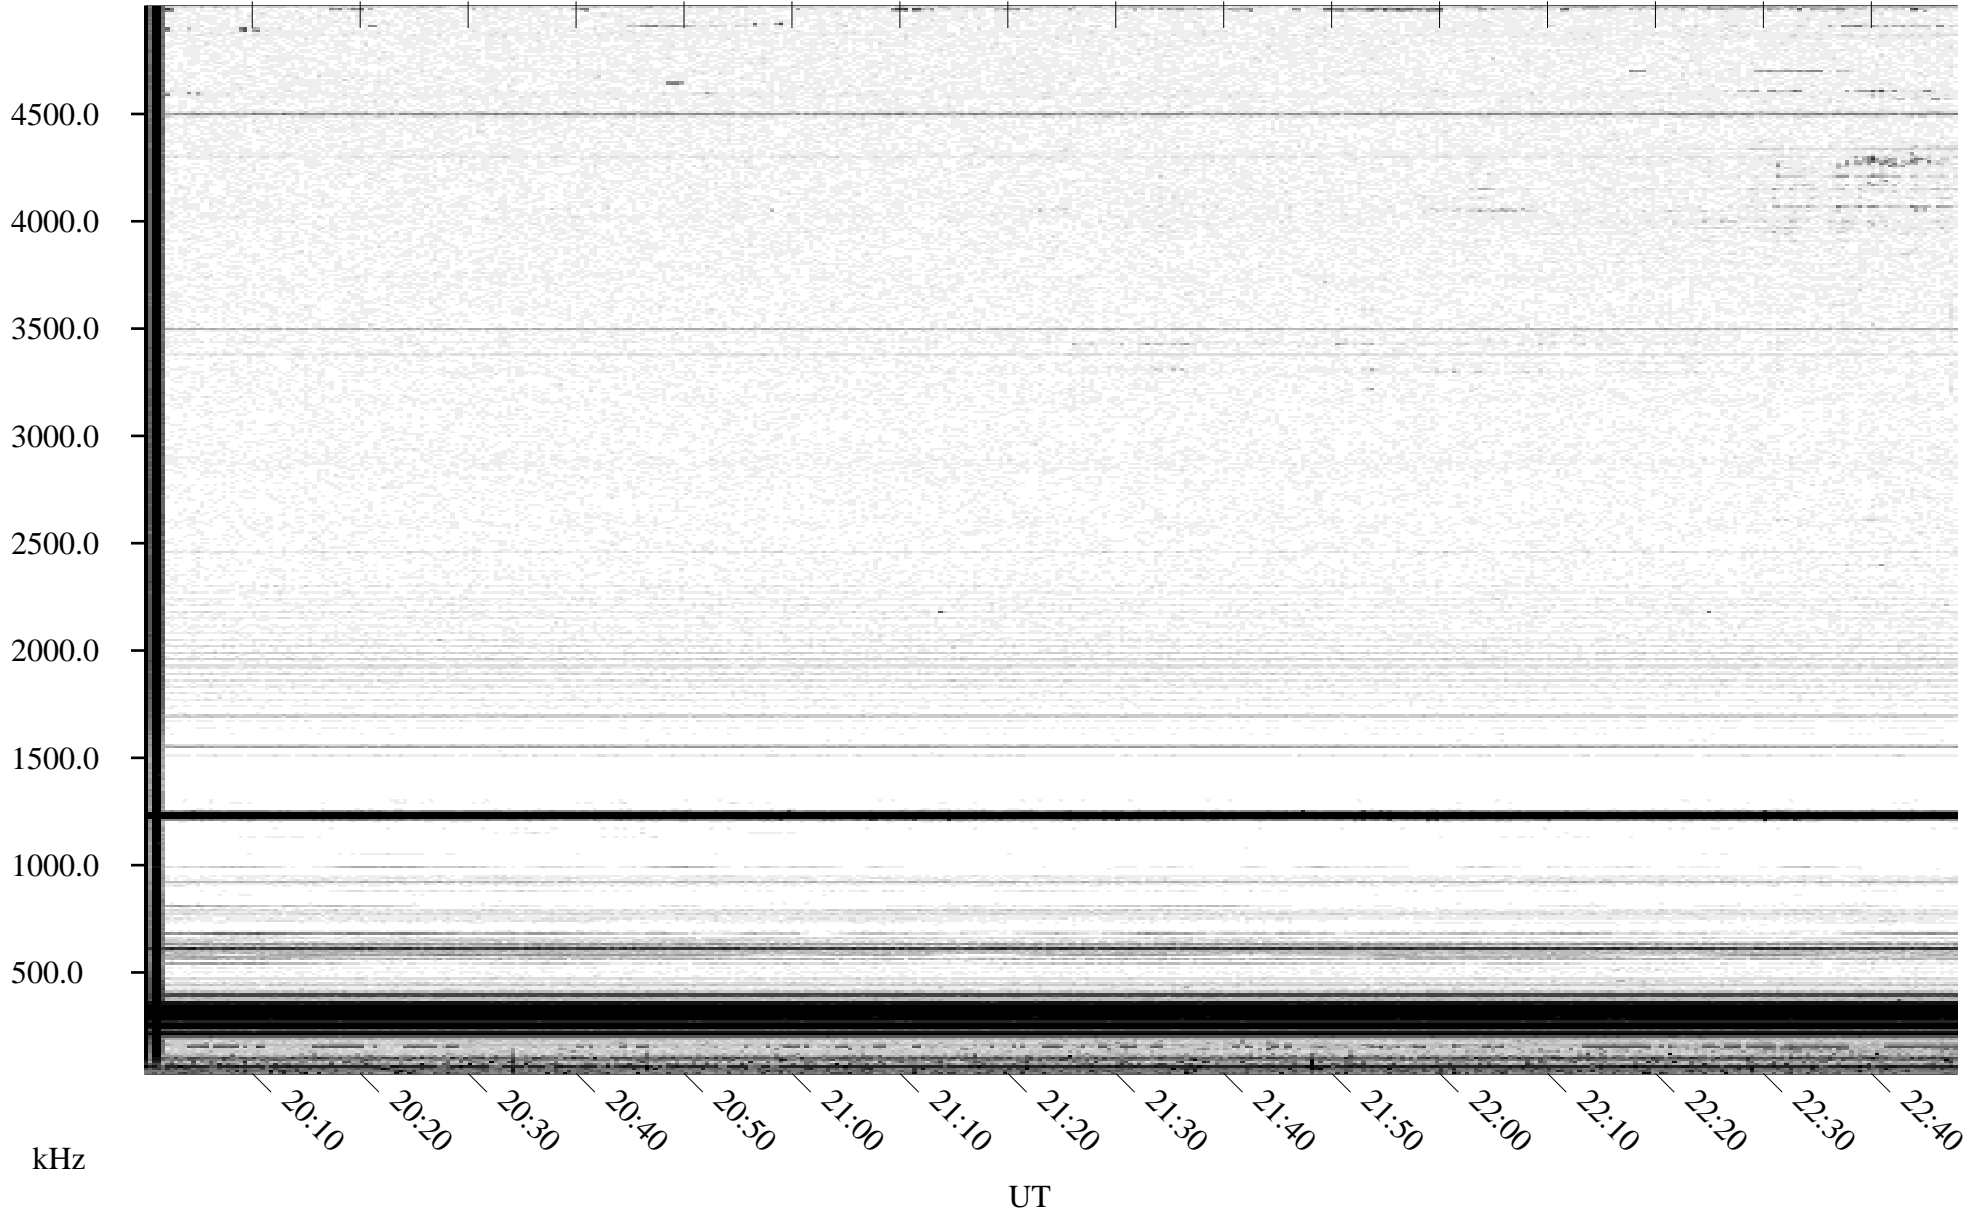

# 05/08/1996 Churchill, Manitoba

Linear Scale    Black = 161    White = 15

ch96129l.r00m max\_12

Page 1

# 05/08/1996 Churchill, Manitoba

Linear Scale    Black = 161    White = 15

ch96129l.r00m max\_12

Page 2

# 05/09/1996 Churchill, Manitoba

Linear Scale    Black = 161    White = 15

ch96129l.r00m max\_12

Page 3

# 05/09/1996 Churchill, Manitoba

Linear Scale    Black = 161    White = 15

ch96129l.r00m max\_12

Page 4