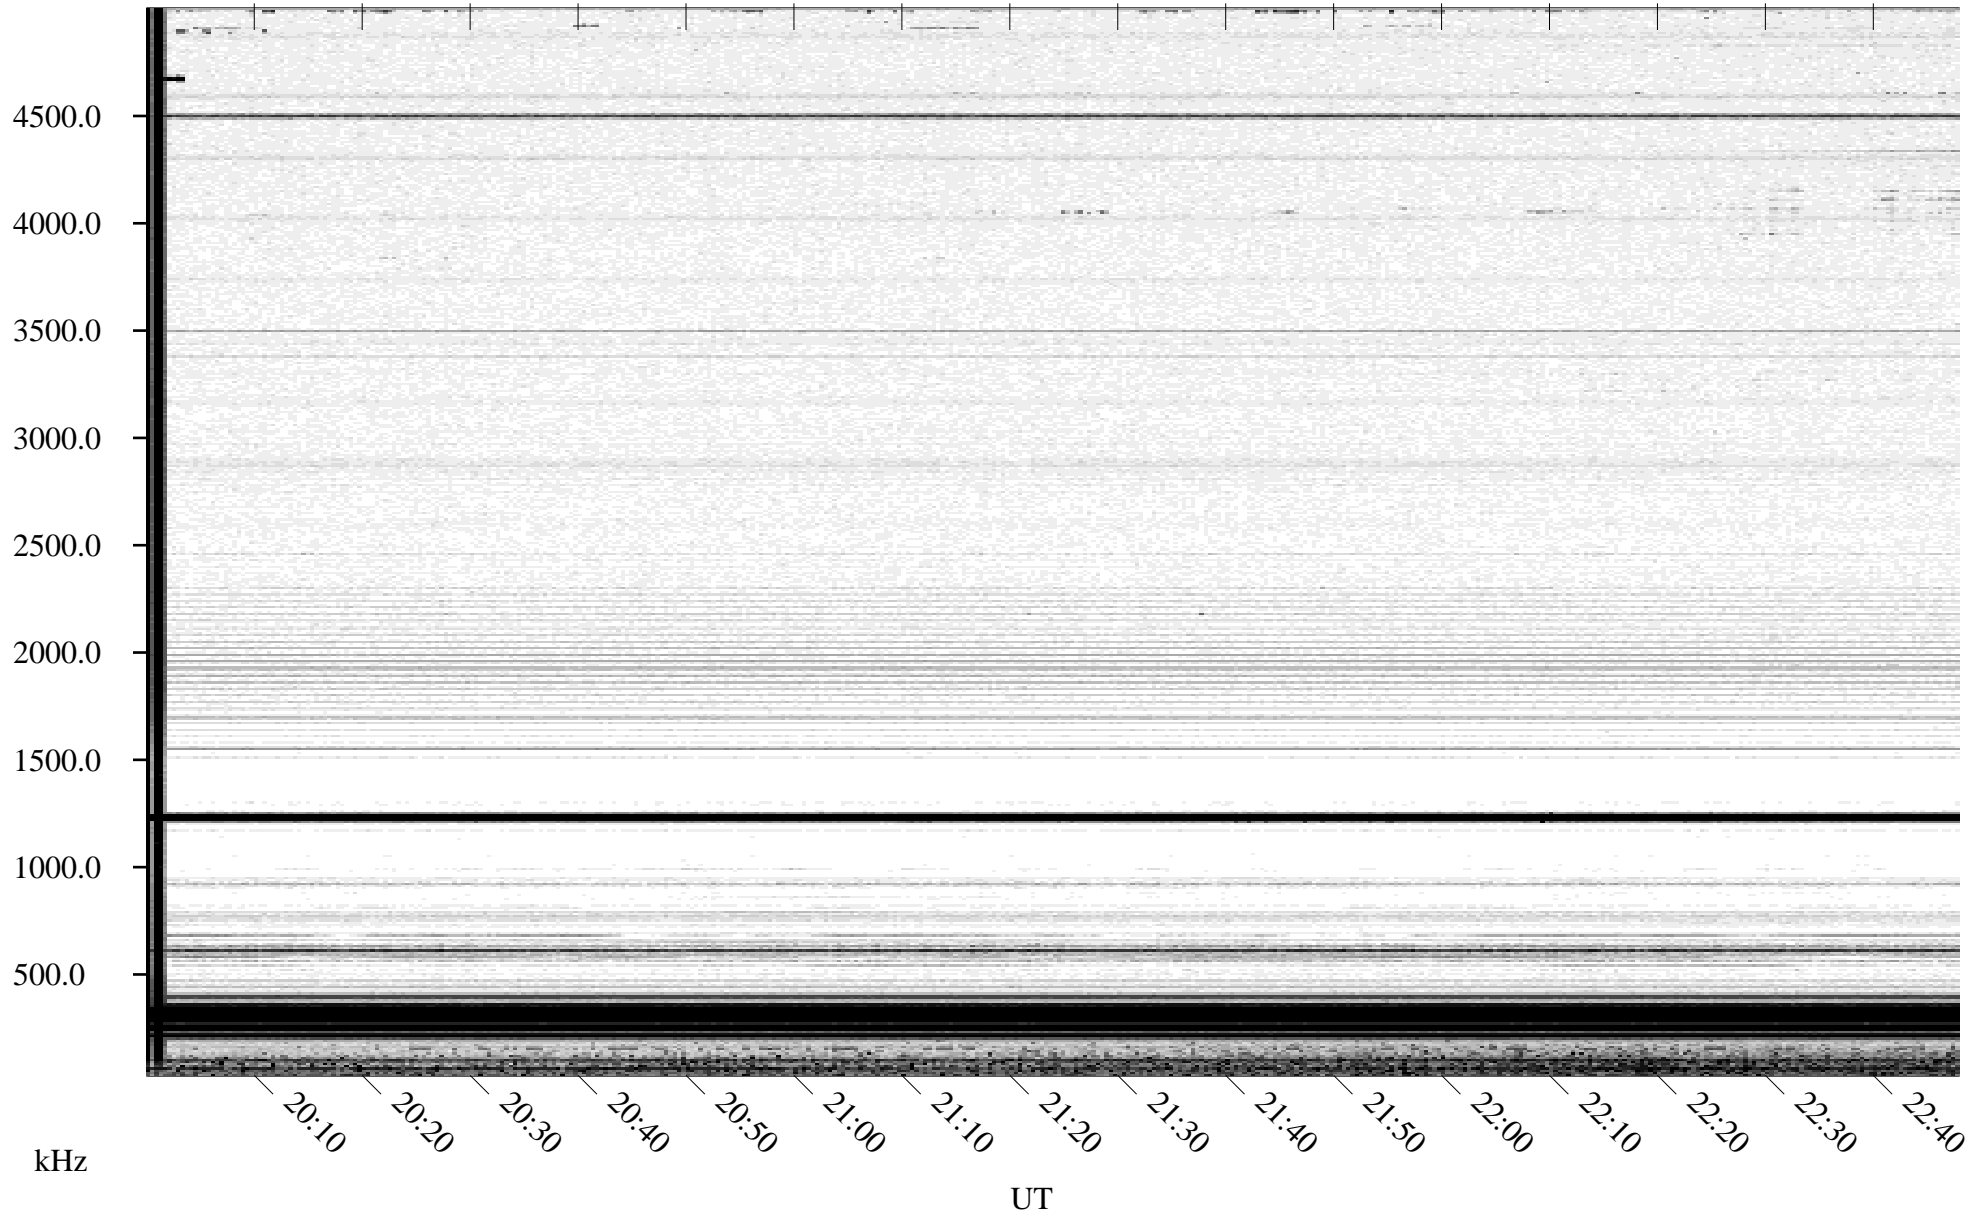

# 05/09/1996 Churchill, Manitoba

Linear Scale    Black = 161    White = 15

ch96130l.r00m max\_12

Page 1

# 05/09/1996 Churchill, Manitoba

Linear Scale    Black = 161    White = 15

ch96130l.r00m max\_12

Page 2

# 05/10/1996 Churchill, Manitoba

Linear Scale    Black = 161    White = 15

ch96130l.r00m max\_12

Page 3

# 05/10/1996 Churchill, Manitoba

Linear Scale    Black = 161    White = 15

ch96130l.r00m max\_12

Page 4