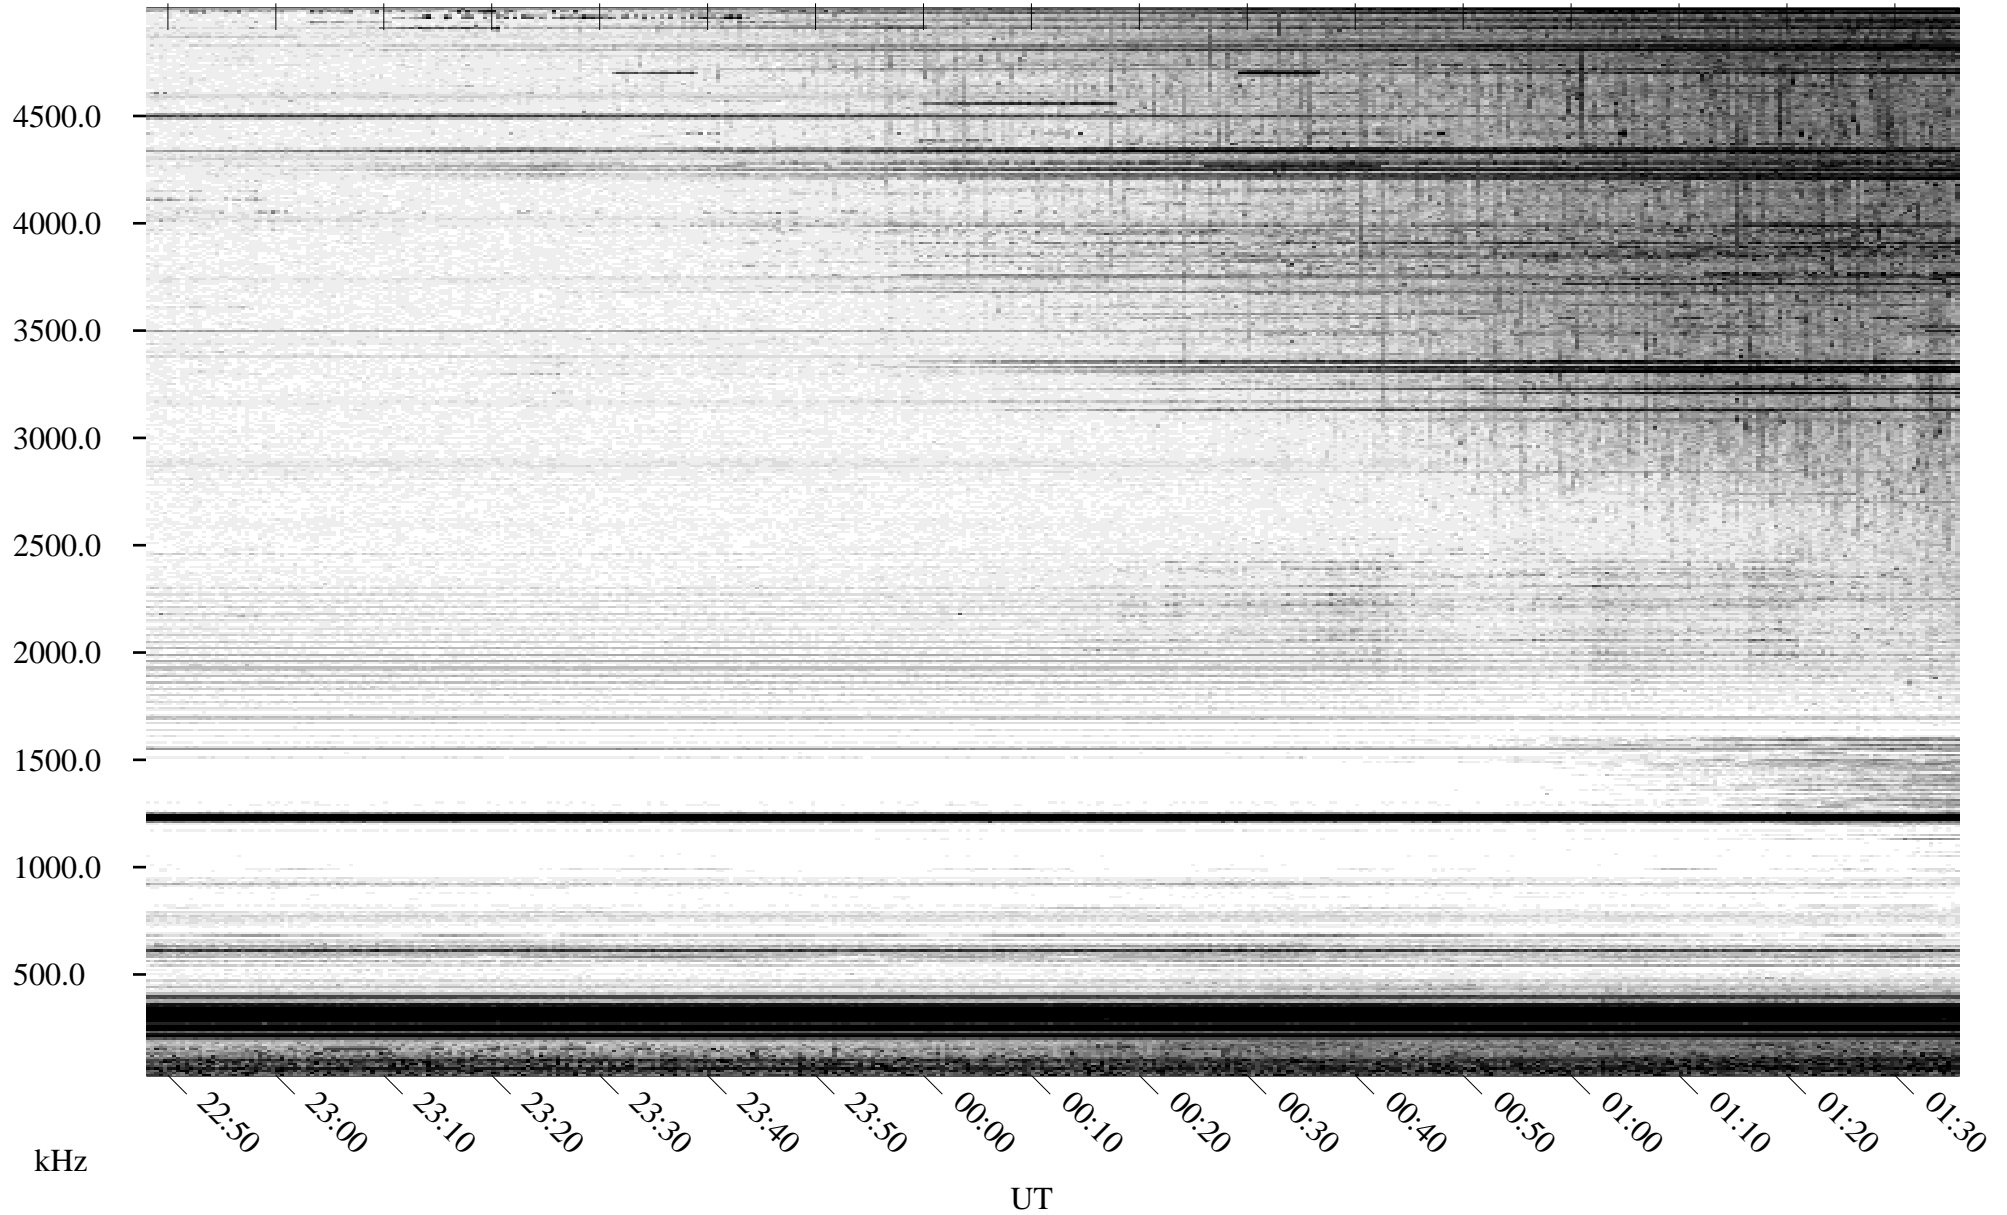

# 05/09/1996 Churchill, Manitoba

Linear Scale    Black = 161    White = 15

ch96130l.r00m max\_12

Page 1

# 05/09/1996 Churchill, Manitoba

Linear Scale    Black = 161    White = 15

ch96130l.r00m max\_12

Page 2

# 05/10/1996 Churchill, Manitoba

Linear Scale    Black = 161    White = 15

ch96130l.r00m max\_12

Page 3

# 05/10/1996 Churchill, Manitoba

Linear Scale    Black = 161    White = 15

ch96130l.r00m max\_12

Page 4