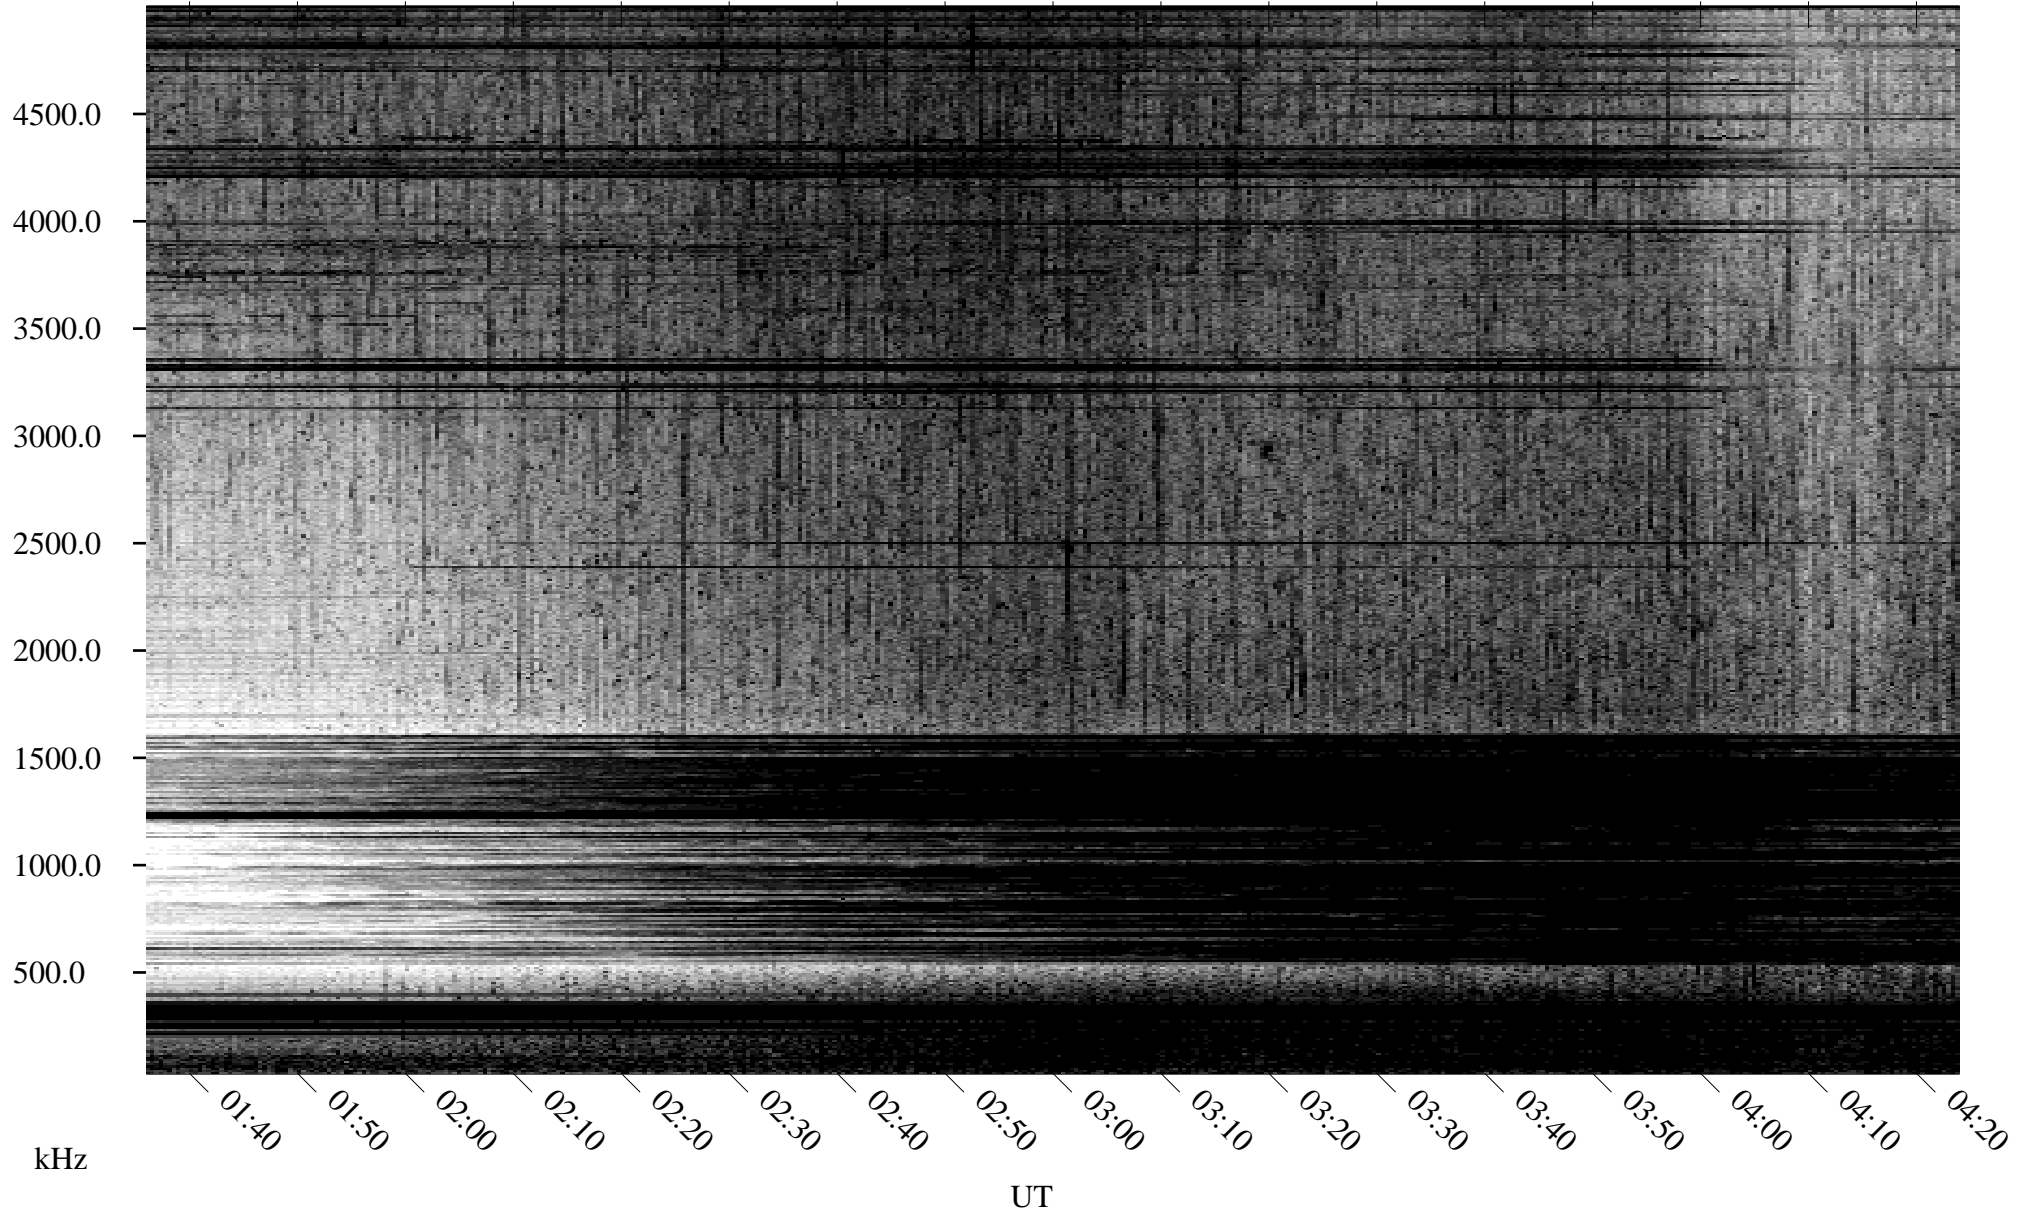

# 05/09/1996 Churchill, Manitoba

Linear Scale    Black = 161    White = 15

ch96130l.r00m max\_12

Page 1

# 05/09/1996 Churchill, Manitoba

Linear Scale    Black = 161    White = 15

ch96130l.r00m max\_12

Page 2

# 05/10/1996 Churchill, Manitoba

Linear Scale    Black = 161    White = 15

ch96130l.r00m max\_12

Page 3

# 05/10/1996 Churchill, Manitoba

Linear Scale    Black = 161    White = 15

ch96130l.r00m max\_12

Page 4