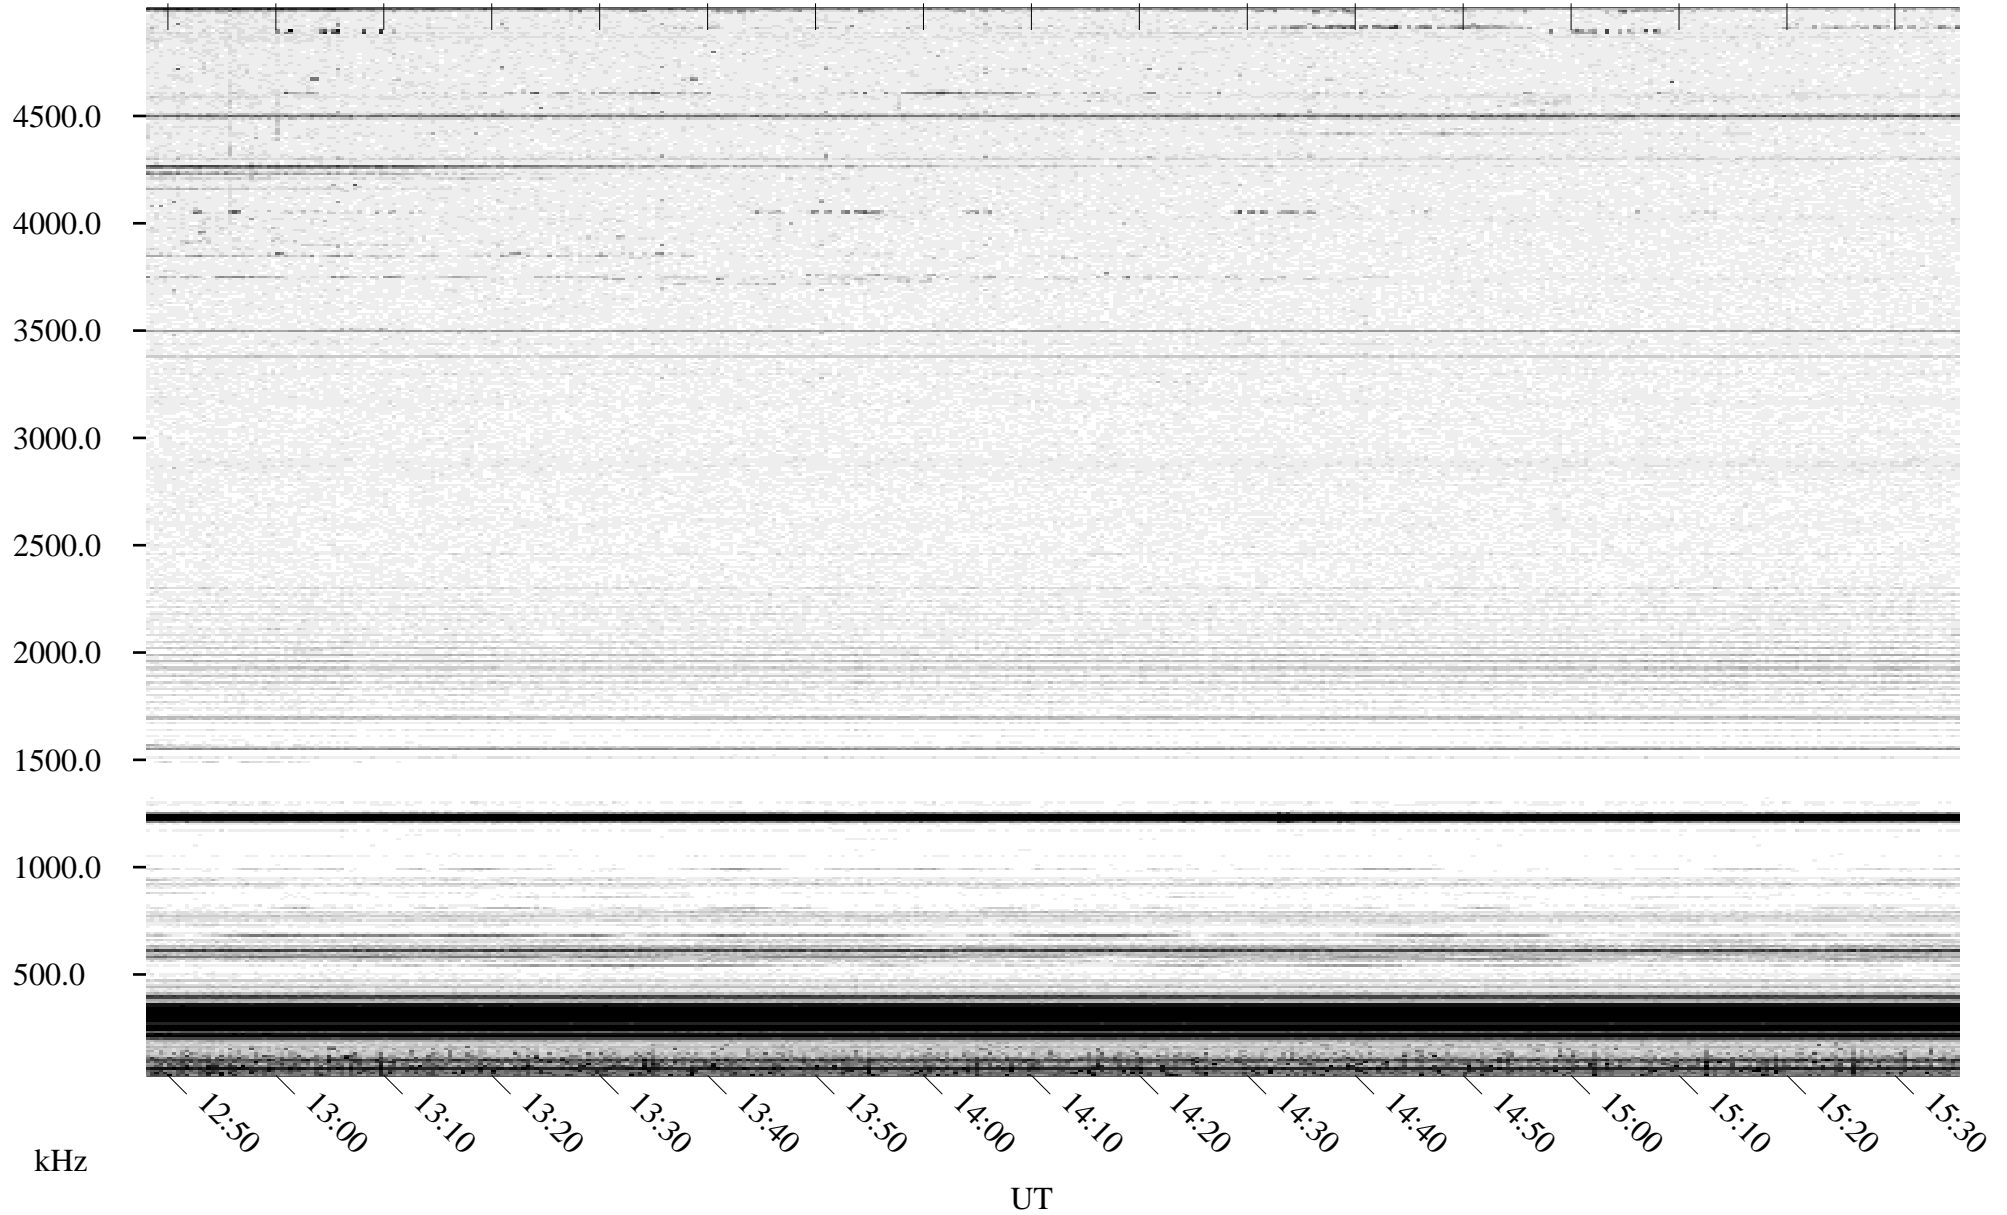

# 05/10/1996 Churchill, Manitoba

Linear Scale    Black = 161    White = 15

ch96130l.r00m max\_12

Page 5

# 05/10/1996 Churchill, Manitoba

Linear Scale    Black = 161    White = 15

ch96130l.r00m max\_12

Page 6

# 05/10/1996 Churchill, Manitoba

Linear Scale    Black = 161    White = 15

ch96130l.r00m max\_12

Page 7

# 05/10/1996 Churchill, Manitoba

Linear Scale    Black = 161    White = 15

ch96130l.r00m max\_12

Page 8