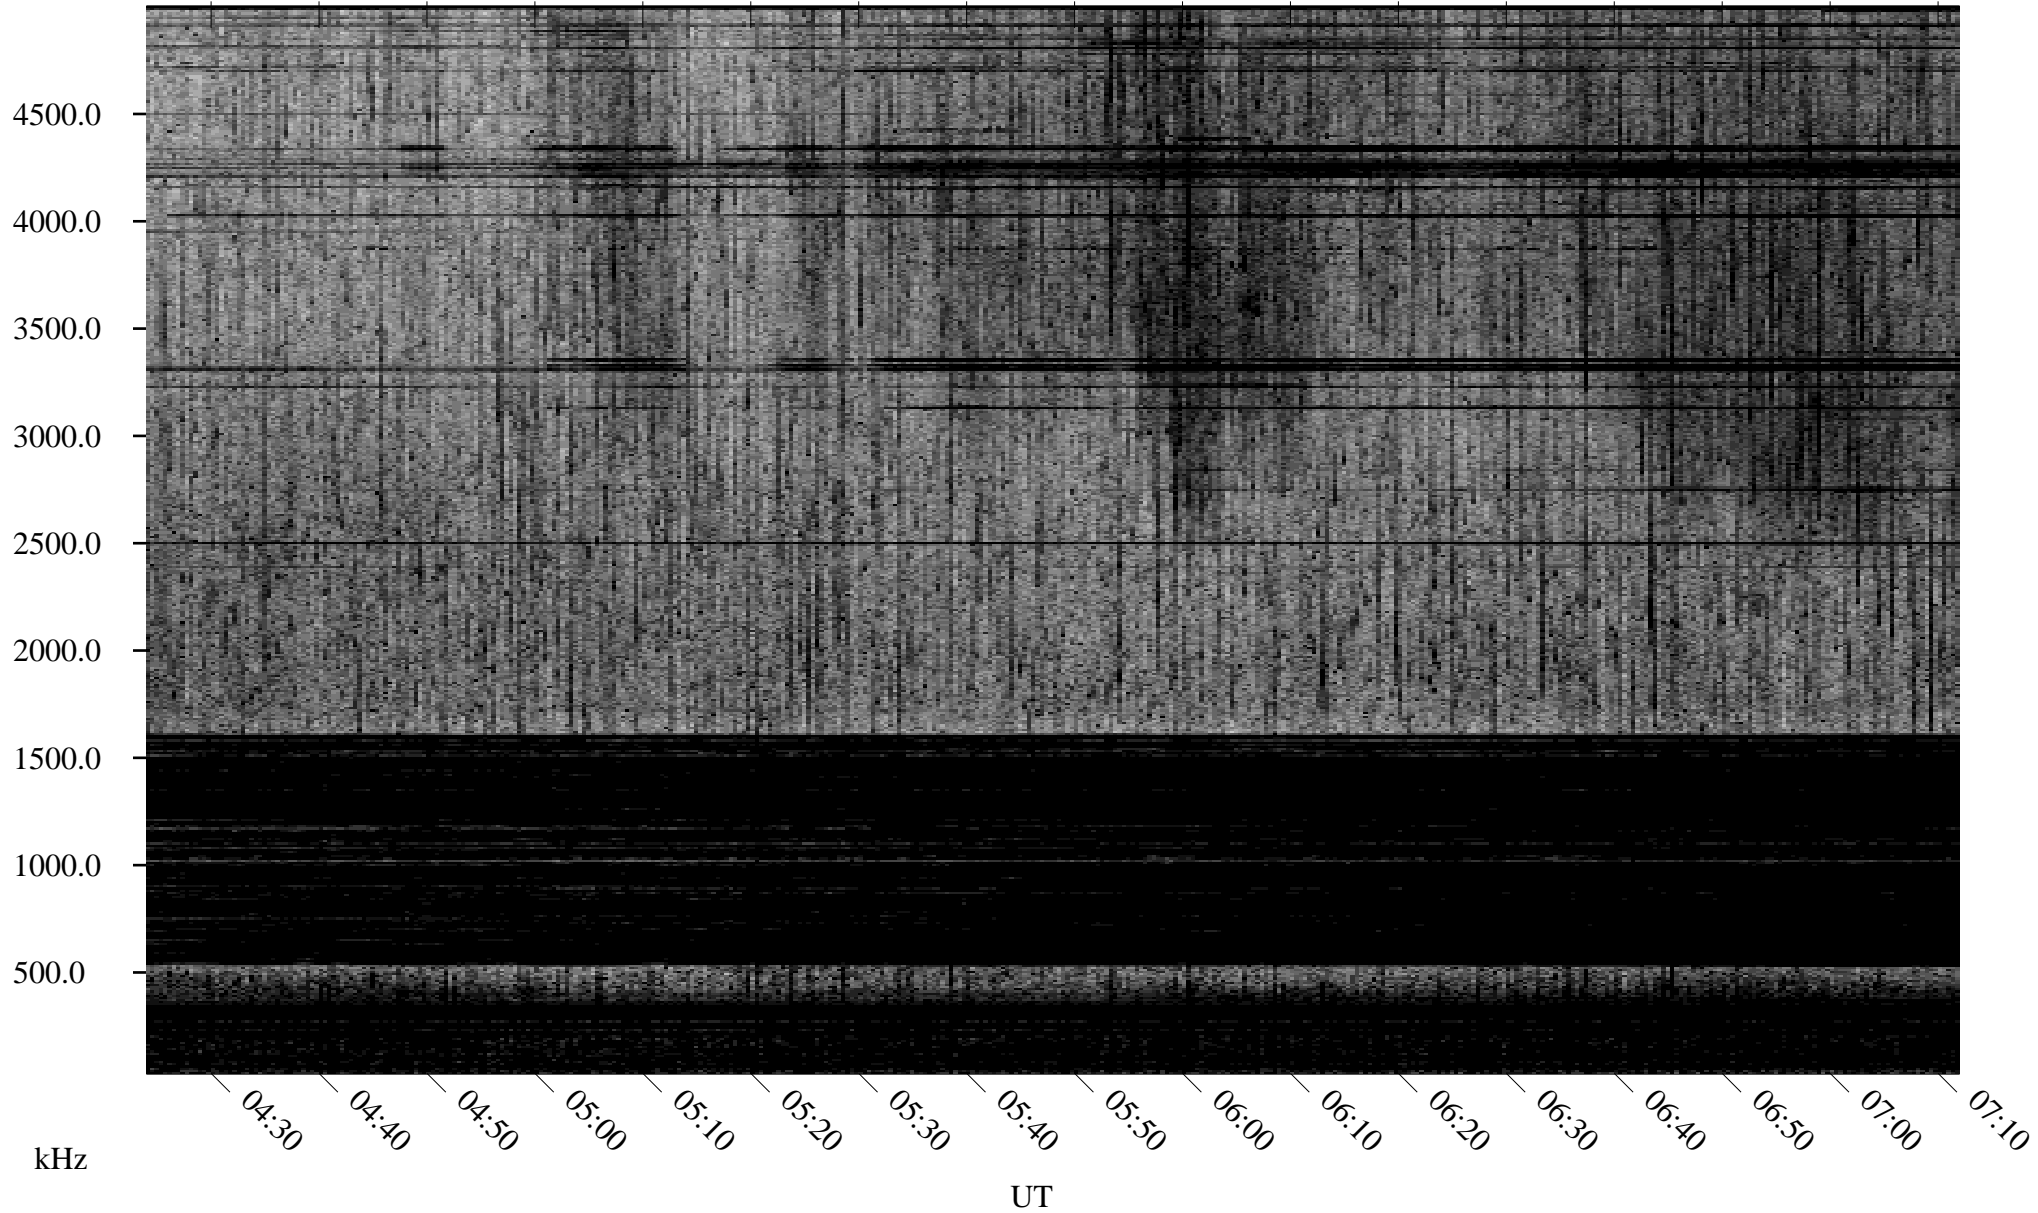

# 05/09/1996 Churchill, Manitoba

Linear Scale    Black = 161    White = 15

ch96130l.r00m max\_12

Page 1

# 05/09/1996 Churchill, Manitoba

Linear Scale    Black = 161    White = 15

ch96130l.r00m max\_12

Page 2

# 05/10/1996 Churchill, Manitoba

Linear Scale    Black = 161    White = 15

ch96130l.r00m max\_12

Page 3

# 05/10/1996 Churchill, Manitoba

Linear Scale    Black = 161    White = 15

ch96130l.r00m max\_12

Page 4