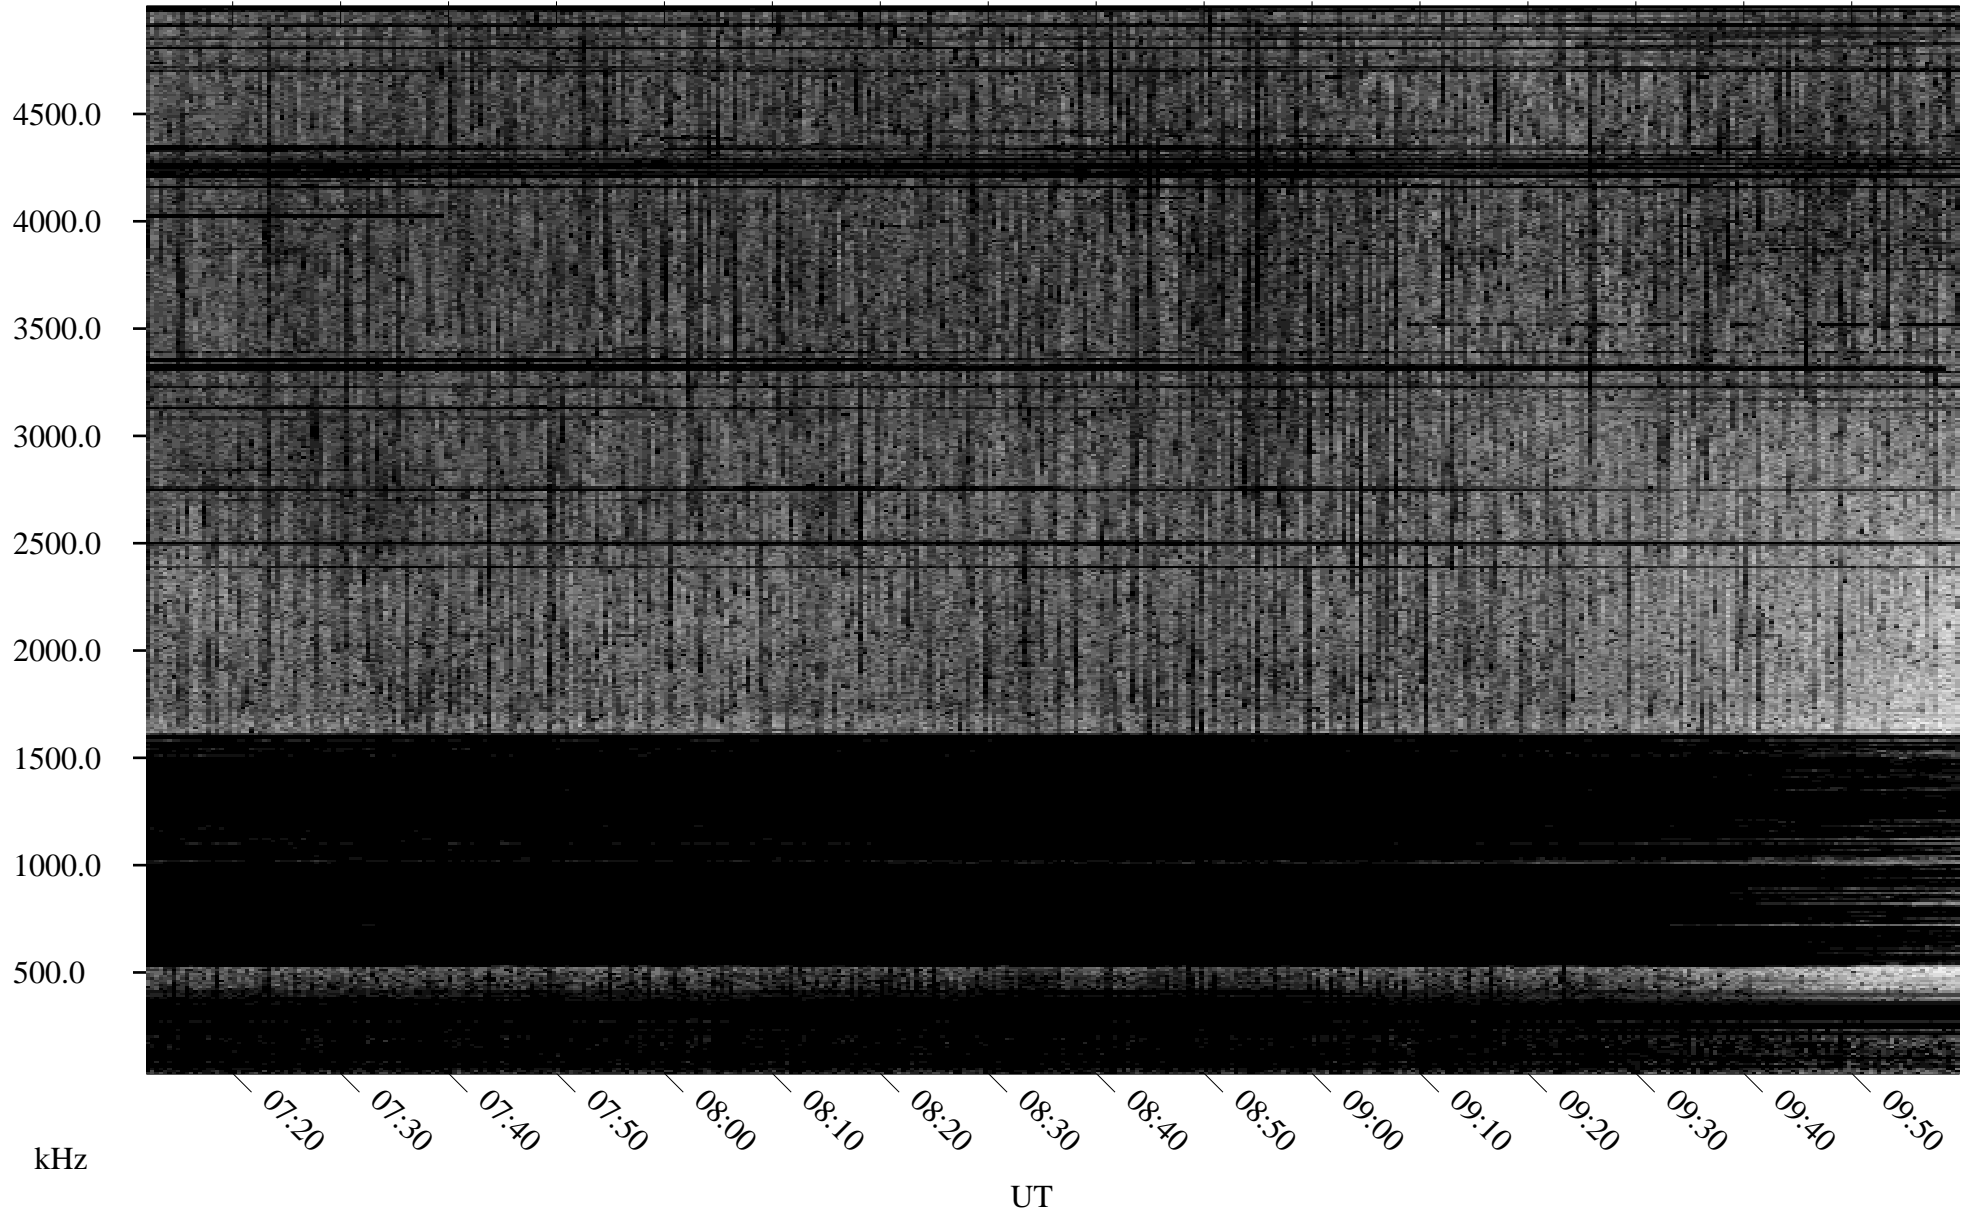

# 05/10/1996 Churchill, Manitoba

Linear Scale    Black = 161    White = 15

ch96130l.r00m max\_12

Page 4

# 05/10/1996 Churchill, Manitoba

Linear Scale    Black = 161    White = 15

ch96130l.r00m max\_12

Page 5

# 05/10/1996 Churchill, Manitoba

Linear Scale    Black = 161    White = 15

ch96130l.r00m max\_12

Page 6