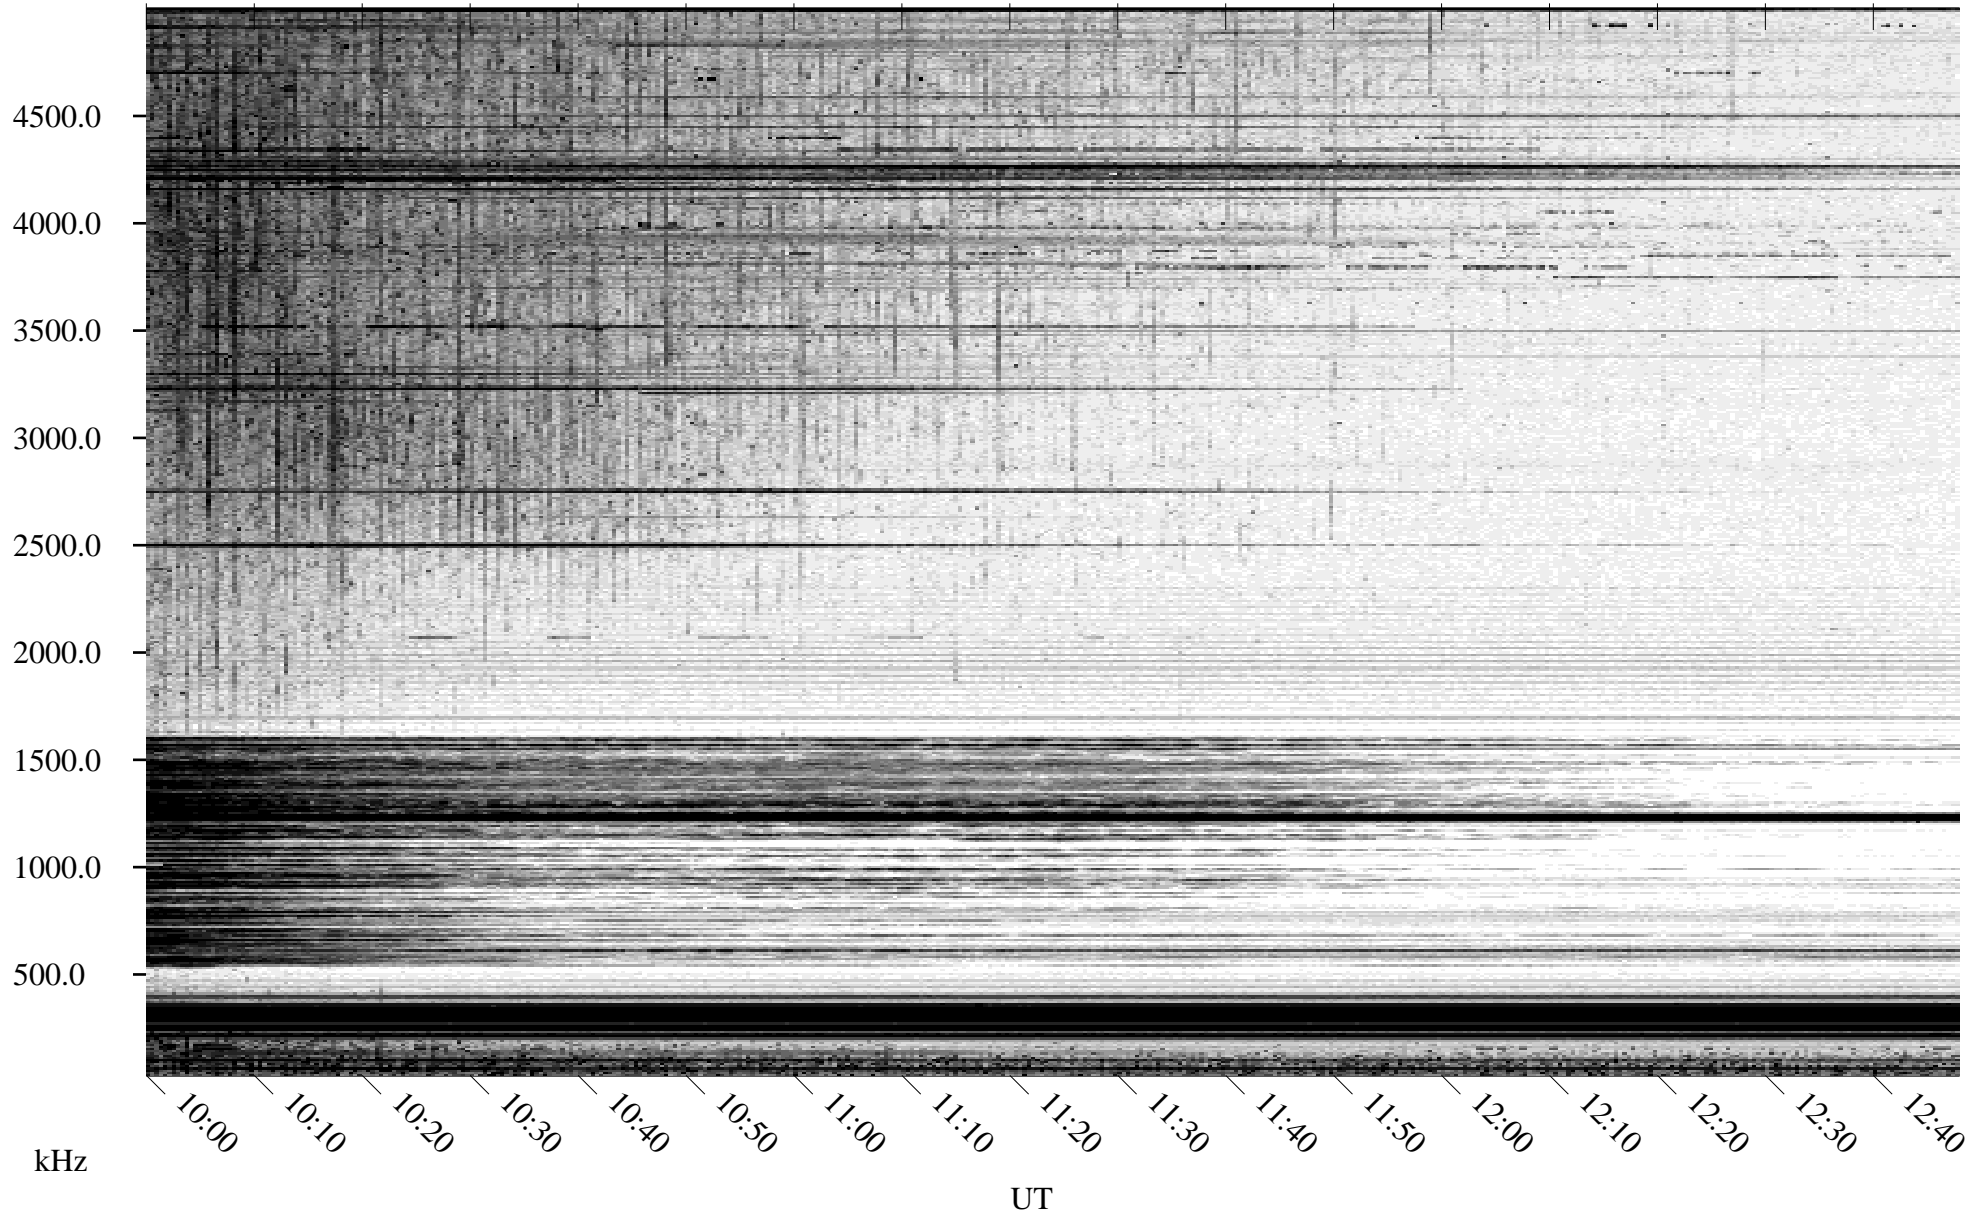

# 05/10/1996 Churchill, Manitoba

Linear Scale    Black = 161    White = 15

ch96130l.r00m max\_12

Page 5

# 05/10/1996 Churchill, Manitoba

Linear Scale    Black = 161    White = 15

ch96130l.r00m max\_12

Page 6

# 05/10/1996 Churchill, Manitoba

Linear Scale    Black = 161    White = 15

ch96130l.r00m max\_12

Page 7