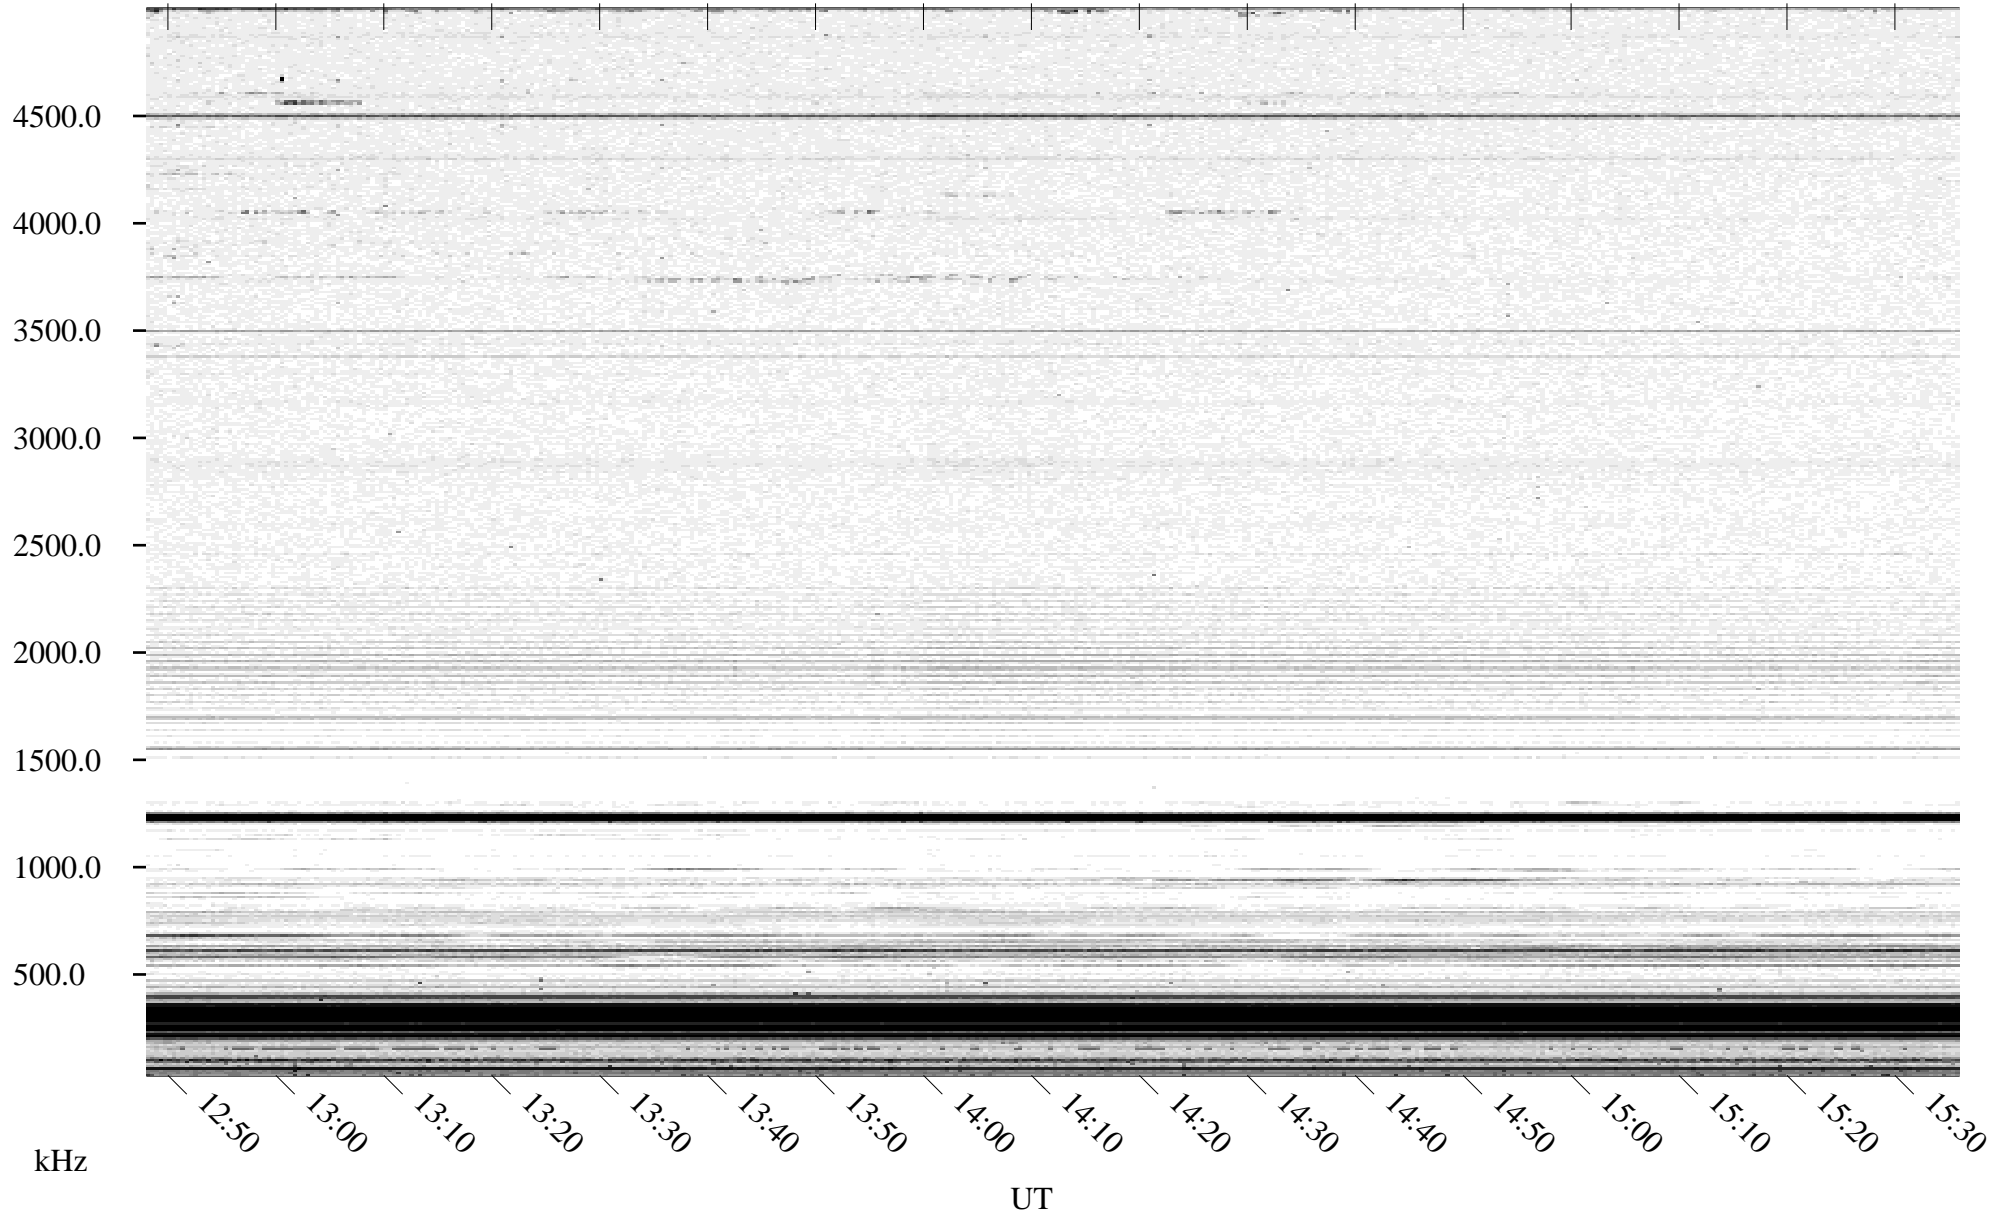

05/10/1996 Churchill, Manitoba

Linear Scale Black = 161 White = 15

ch961311.r00m max_12

Page 1

05/10/1996 Churchill, Manitoba

Linear Scale Black = 161 White = 15

ch961311.r00m max_12

Page 2

05/11/1996 Churchill, Manitoba

Linear Scale Black = 161 White = 15

ch961311.r00m max_12

Page 3

05/11/1996 Churchill, Manitoba

Linear Scale Black = 161 White = 15

ch961311.r00m max_12

Page 4

05/11/1996 Churchill, Manitoba

Linear Scale Black = 161 White = 15

ch961311.r00m max_12

Page 5

05/11/1996 Churchill, Manitoba

Linear Scale Black = 161 White = 15

ch961311.r00m max_12

Page 6

05/11/1996 Churchill, Manitoba

Linear Scale Black = 161 White = 15

ch961311.r00m max_12

Page 7

05/11/1996 Churchill, Manitoba

Linear Scale Black = 161 White = 15

ch961311.r00m max_12

Page 8