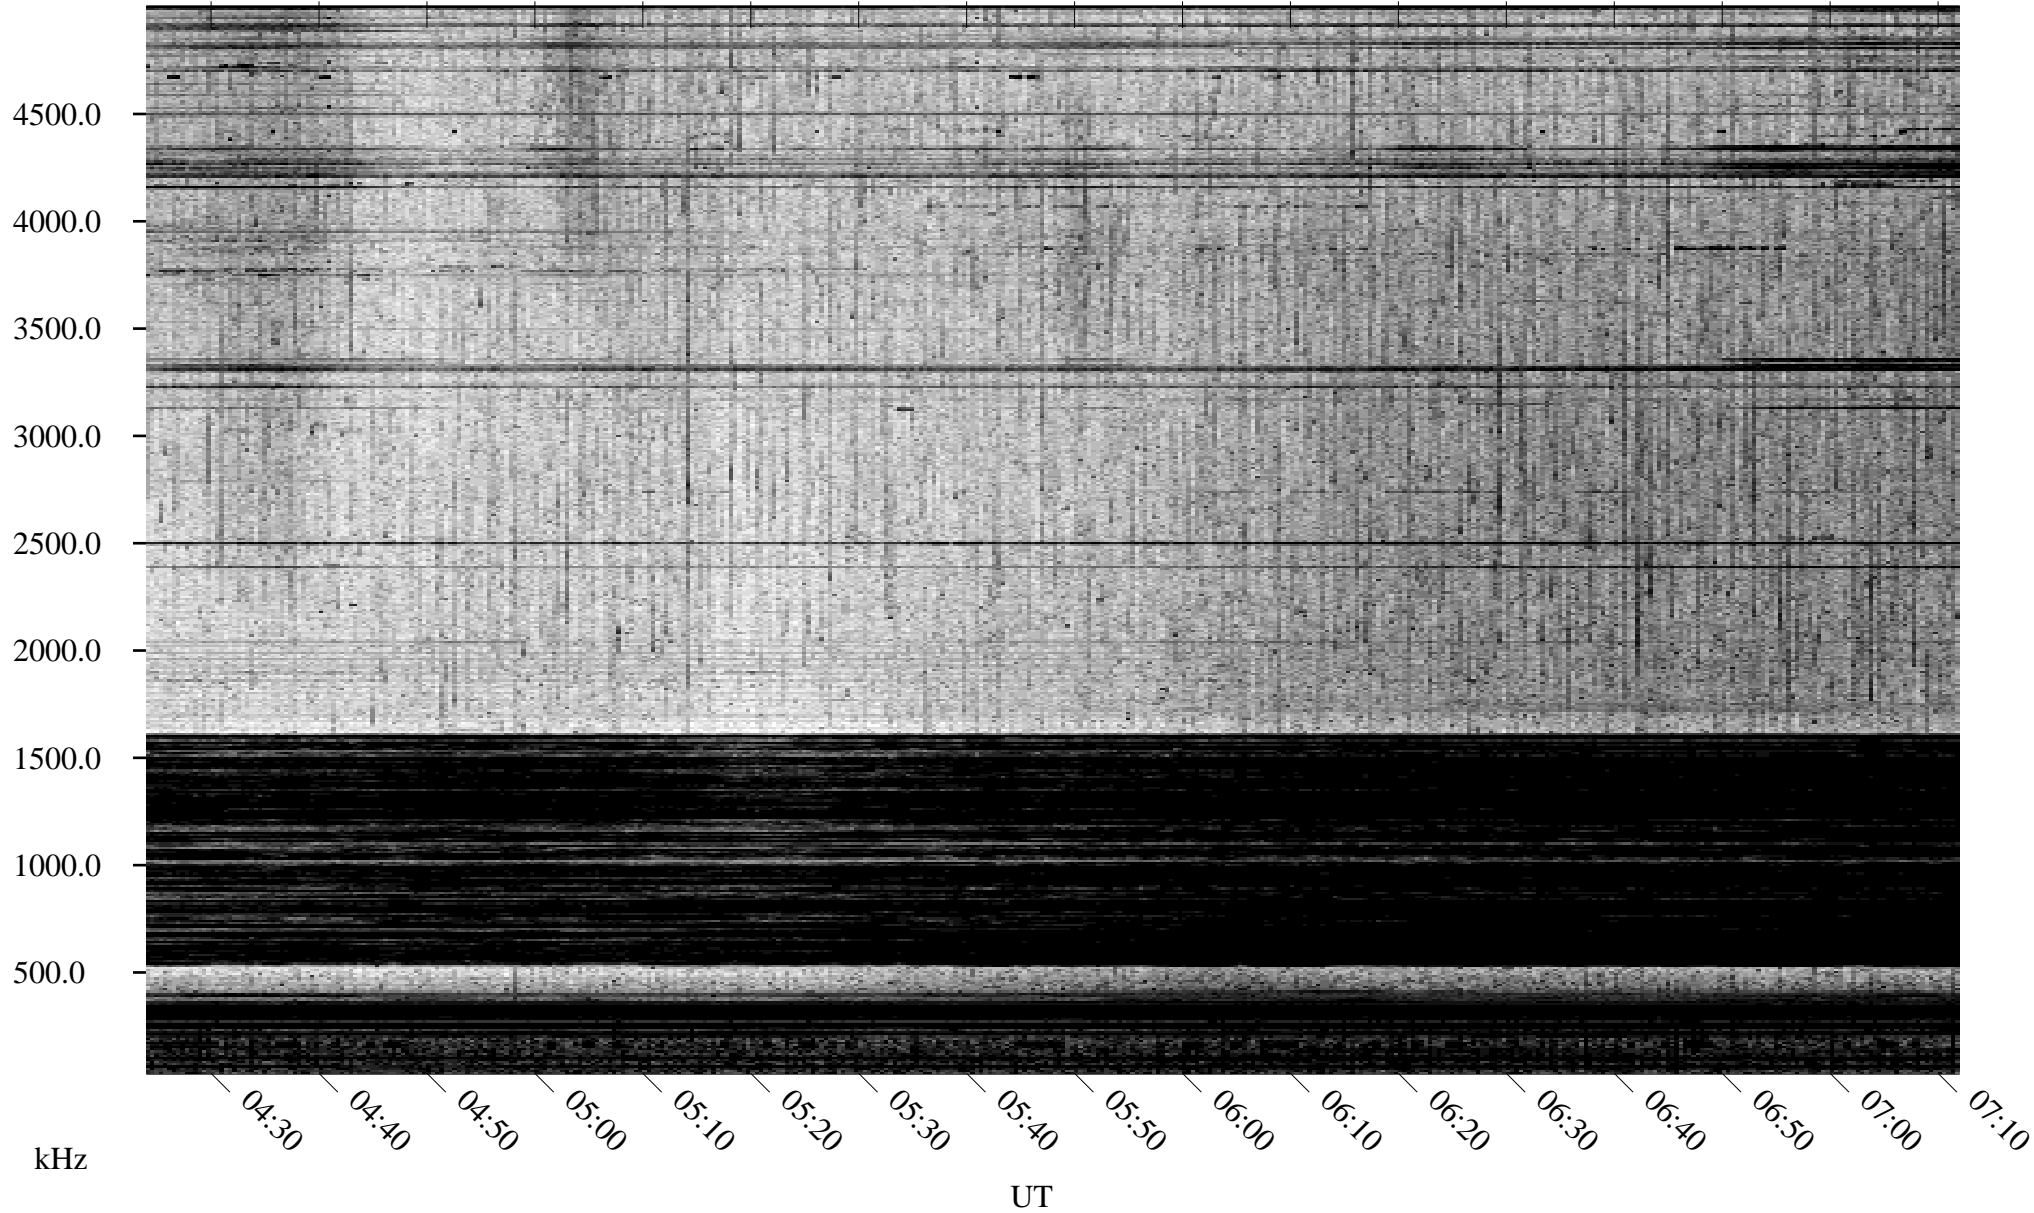

05/10/1996 Churchill, Manitoba

Linear Scale Black = 161 White = 15

ch961311.r00m max_12

Page 1

05/10/1996 Churchill, Manitoba

Linear Scale Black = 161 White = 15

ch961311.r00m max_12

Page 2

05/11/1996 Churchill, Manitoba

Linear Scale Black = 161 White = 15

ch961311.r00m max_12

Page 3

05/11/1996 Churchill, Manitoba

Linear Scale Black = 161 White = 15

ch961311.r00m max_12

Page 4

05/11/1996 Churchill, Manitoba

Linear Scale Black = 161 White = 15

ch961311.r00m max_12

Page 5

05/11/1996 Churchill, Manitoba

Linear Scale Black = 161 White = 15

ch961311.r00m max_12

Page 6

05/11/1996 Churchill, Manitoba

Linear Scale Black = 161 White = 15

ch961311.r00m max_12

Page 7

05/11/1996 Churchill, Manitoba

Linear Scale Black = 161 White = 15

ch961311.r00m max_12

Page 8