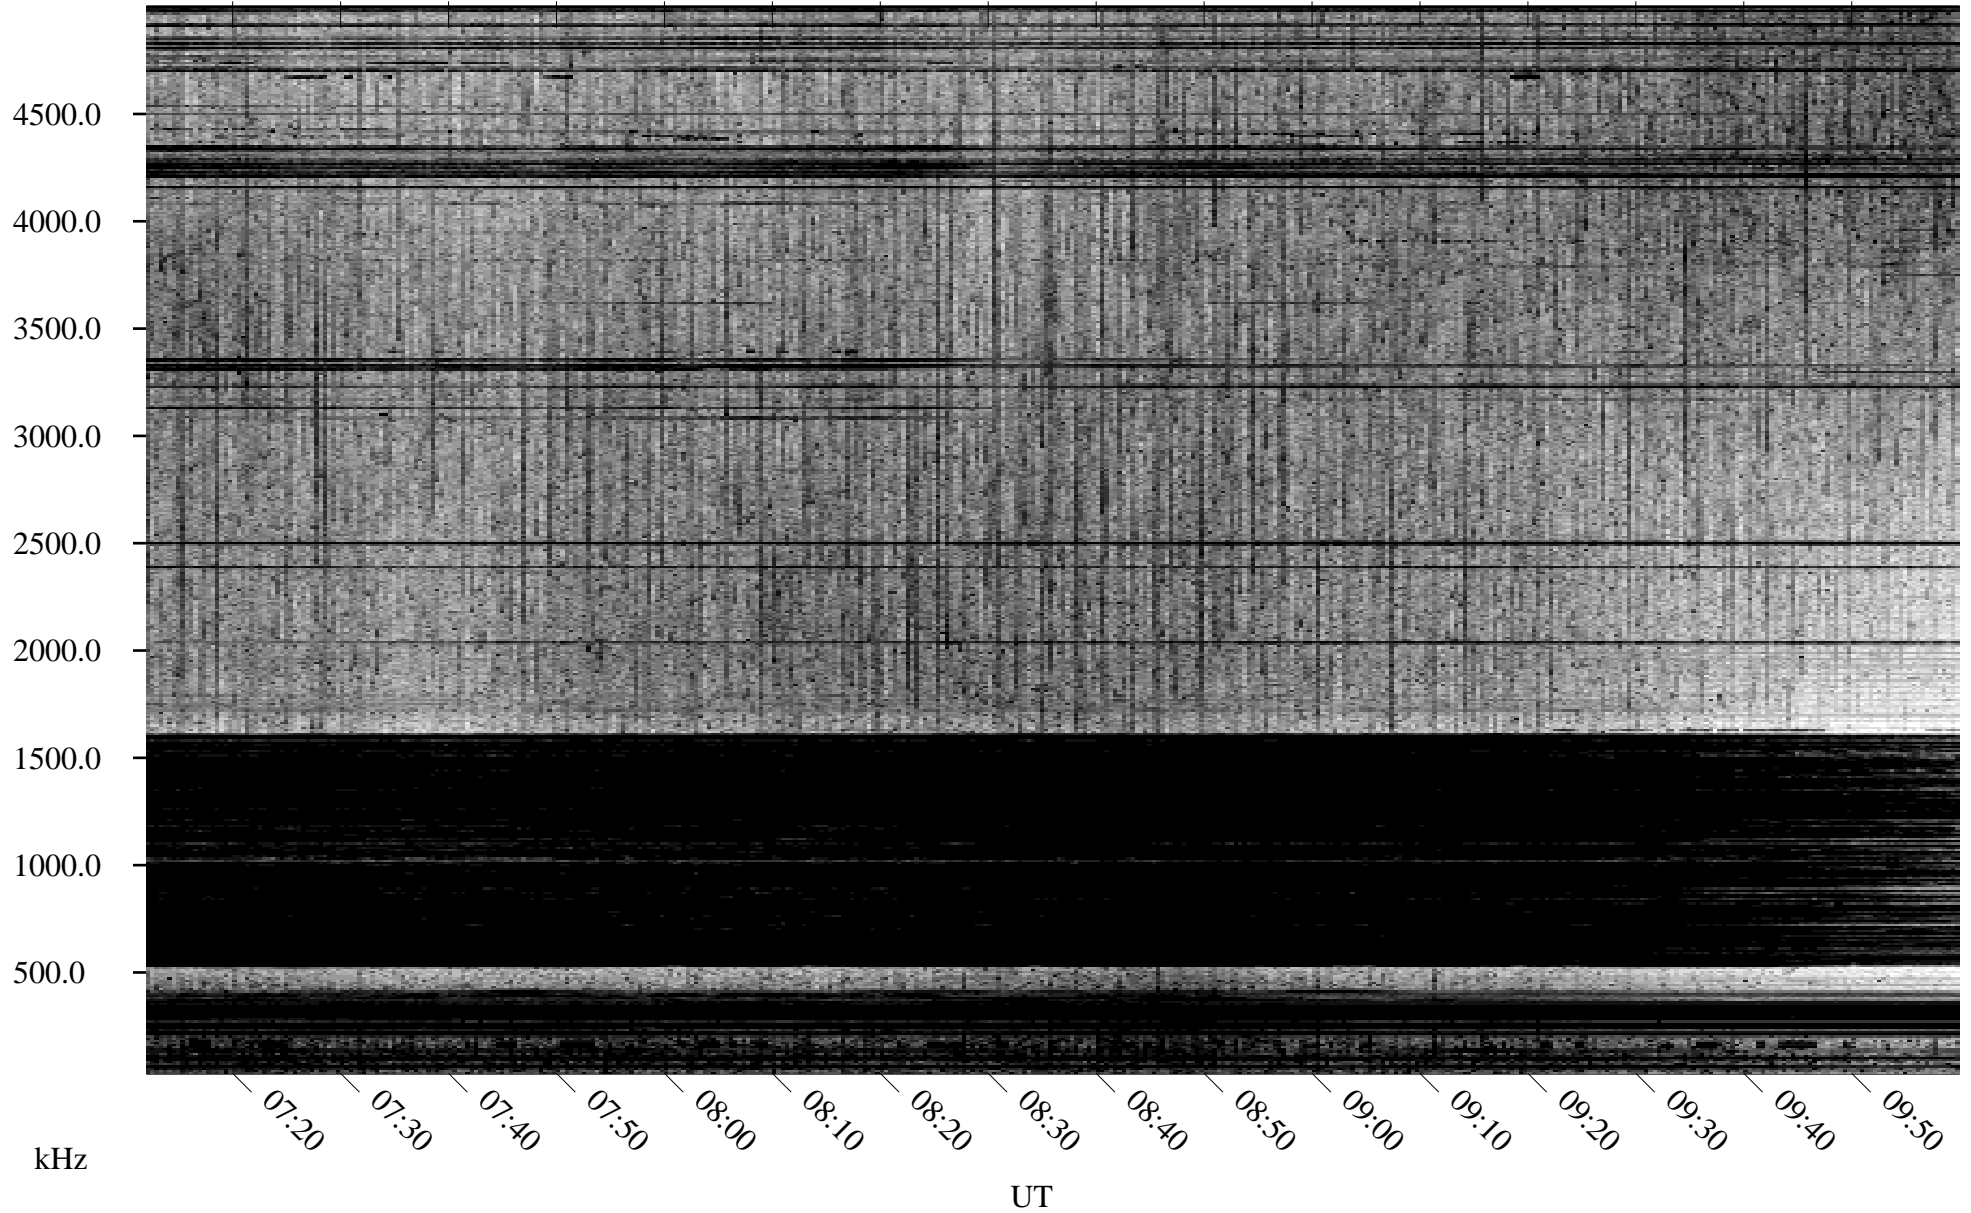

05/10/1996 Churchill, Manitoba

Linear Scale Black = 161 White = 15

ch961311.r00m max_12

Page 1

05/10/1996 Churchill, Manitoba

Linear Scale Black = 161 White = 15

ch961311.r00m max_12

Page 2

05/11/1996 Churchill, Manitoba

Linear Scale Black = 161 White = 15

ch961311.r00m max_12

Page 3

05/11/1996 Churchill, Manitoba

Linear Scale Black = 161 White = 15

ch961311.r00m max_12

Page 4

05/11/1996 Churchill, Manitoba

Linear Scale Black = 161 White = 15

ch961311.r00m max_12

Page 5

05/11/1996 Churchill, Manitoba

Linear Scale Black = 161 White = 15

ch961311.r00m max_12

Page 6

05/11/1996 Churchill, Manitoba

Linear Scale Black = 161 White = 15

ch961311.r00m max_12

Page 7

05/11/1996 Churchill, Manitoba

Linear Scale Black = 161 White = 15

ch961311.r00m max_12

Page 8