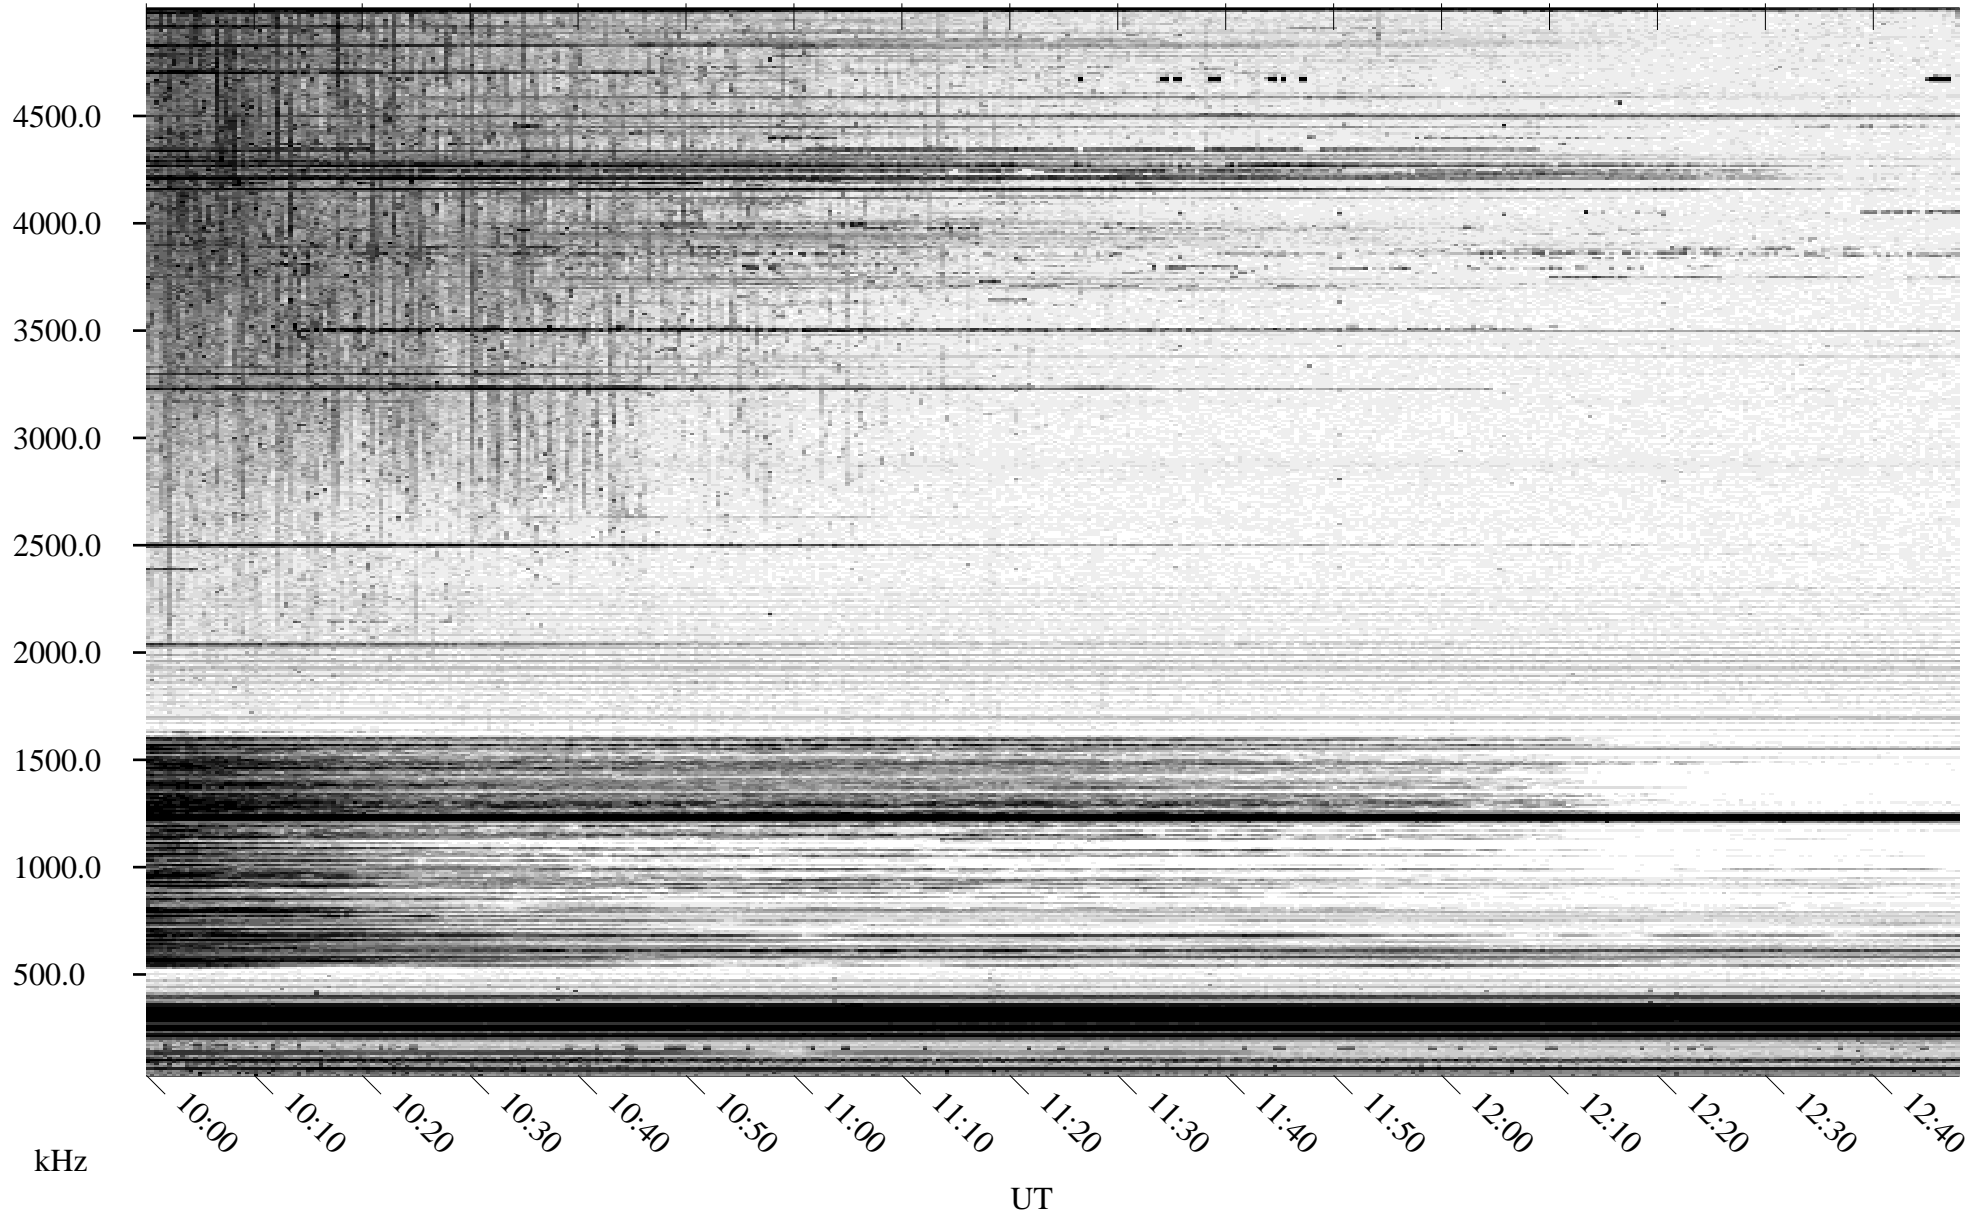

05/10/1996 Churchill, Manitoba

Linear Scale Black = 161 White = 15

ch961311.r00m max_12

Page 1

05/10/1996 Churchill, Manitoba

Linear Scale Black = 161 White = 15

ch961311.r00m max_12

Page 2

05/11/1996 Churchill, Manitoba

Linear Scale Black = 161 White = 15

ch961311.r00m max_12

Page 3

05/11/1996 Churchill, Manitoba

Linear Scale Black = 161 White = 15

ch961311.r00m max_12

Page 4

05/11/1996 Churchill, Manitoba

Linear Scale Black = 161 White = 15

ch961311.r00m max_12

Page 5

05/11/1996 Churchill, Manitoba

Linear Scale Black = 161 White = 15

ch961311.r00m max_12

Page 6

05/11/1996 Churchill, Manitoba

Linear Scale Black = 161 White = 15

ch961311.r00m max_12

Page 7

05/11/1996 Churchill, Manitoba

Linear Scale Black = 161 White = 15

ch961311.r00m max_12

Page 8