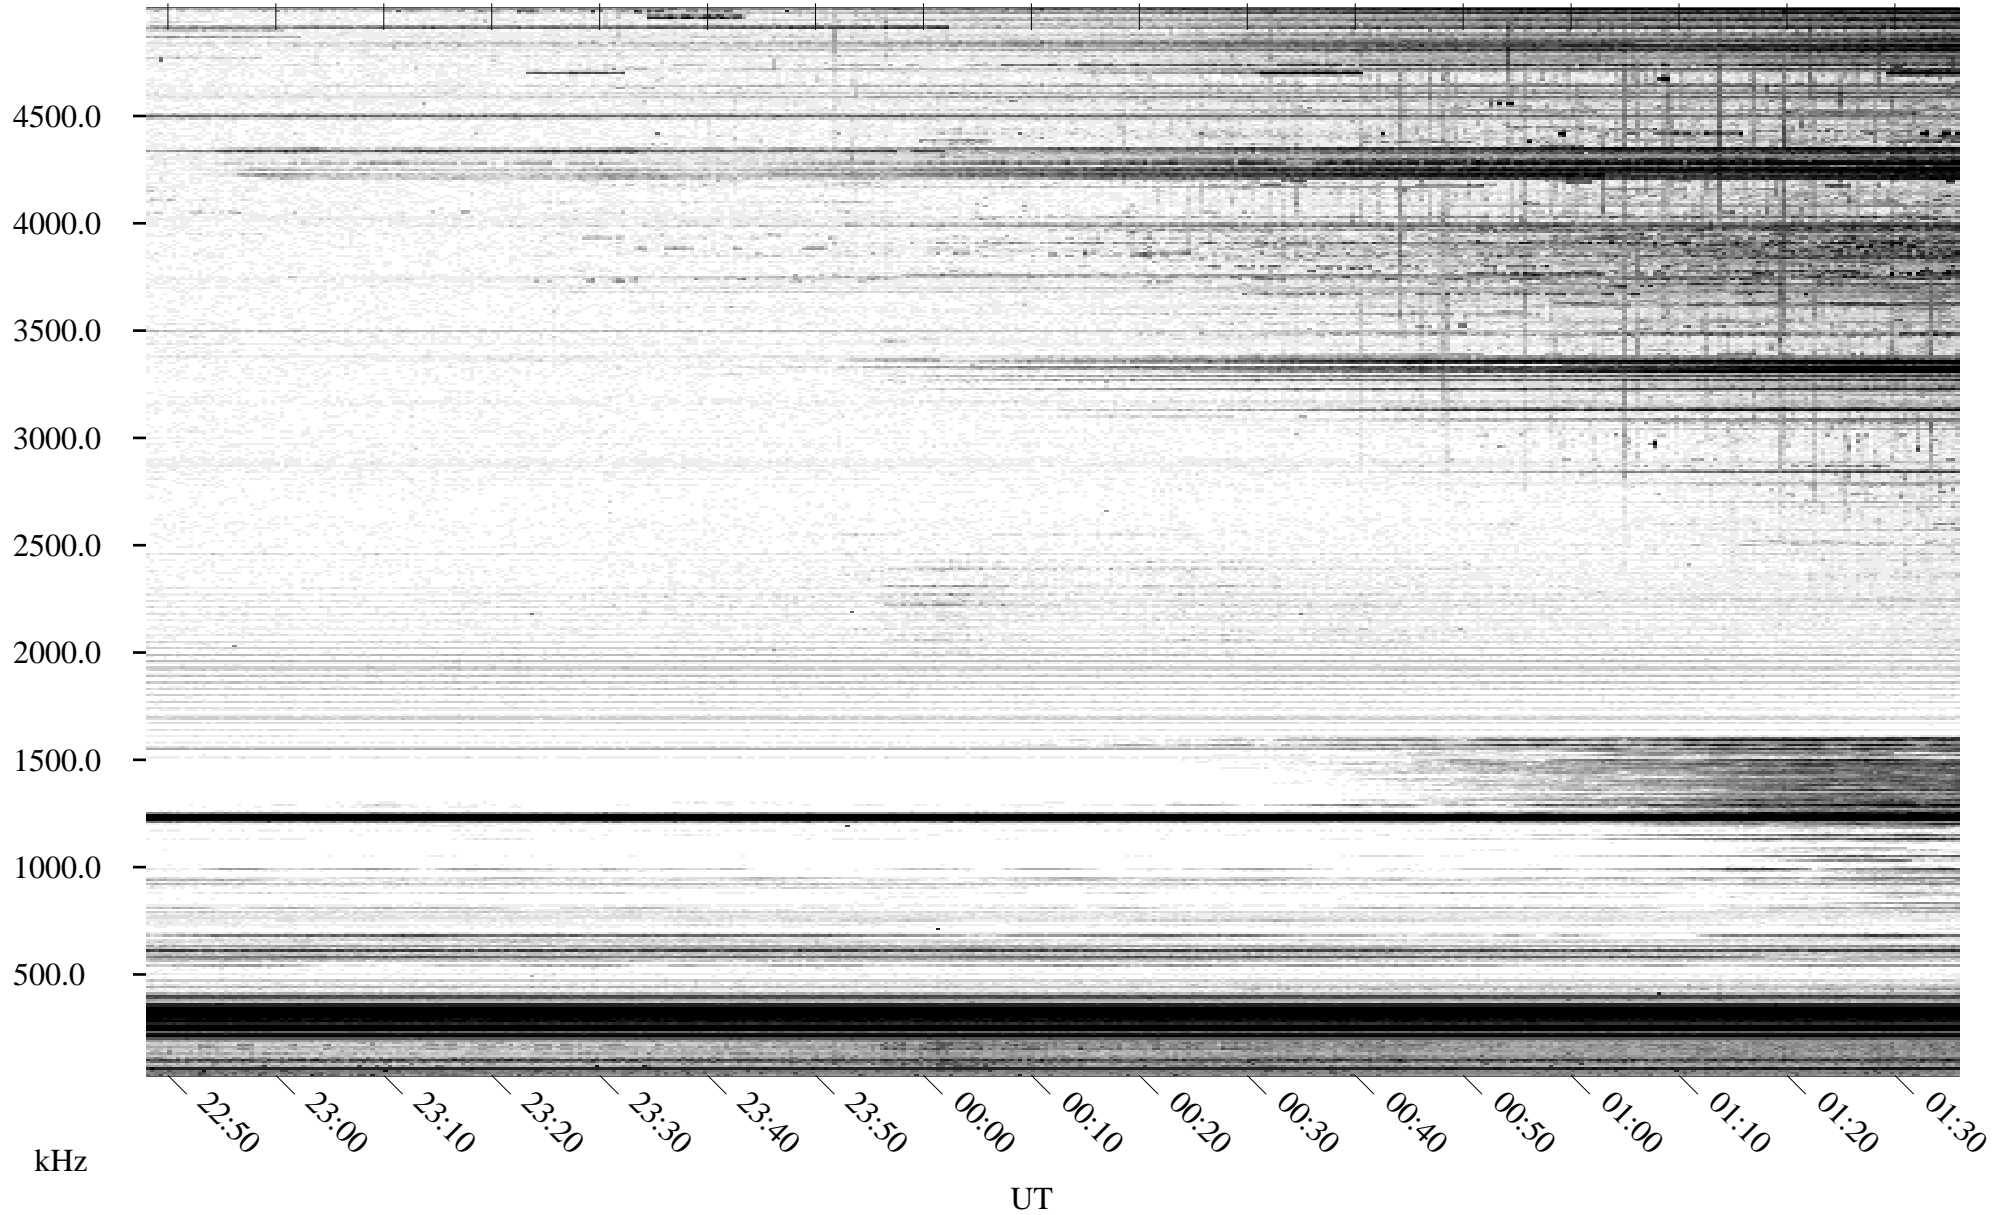

# 05/11/1996 Churchill, Manitoba

Linear Scale    Black = 161    White = 15

ch96132l.r00m max\_12

Page 1

# 05/11/1996 Churchill, Manitoba

Linear Scale    Black = 161    White = 15

ch96132l.r00m max\_12

Page 2

# 05/12/1996 Churchill, Manitoba

Linear Scale    Black = 161    White = 15

ch96132l.r00m max\_12

Page 3

# 05/12/1996 Churchill, Manitoba

Linear Scale    Black = 161    White = 15

ch96132l.r00m max\_12

Page 4