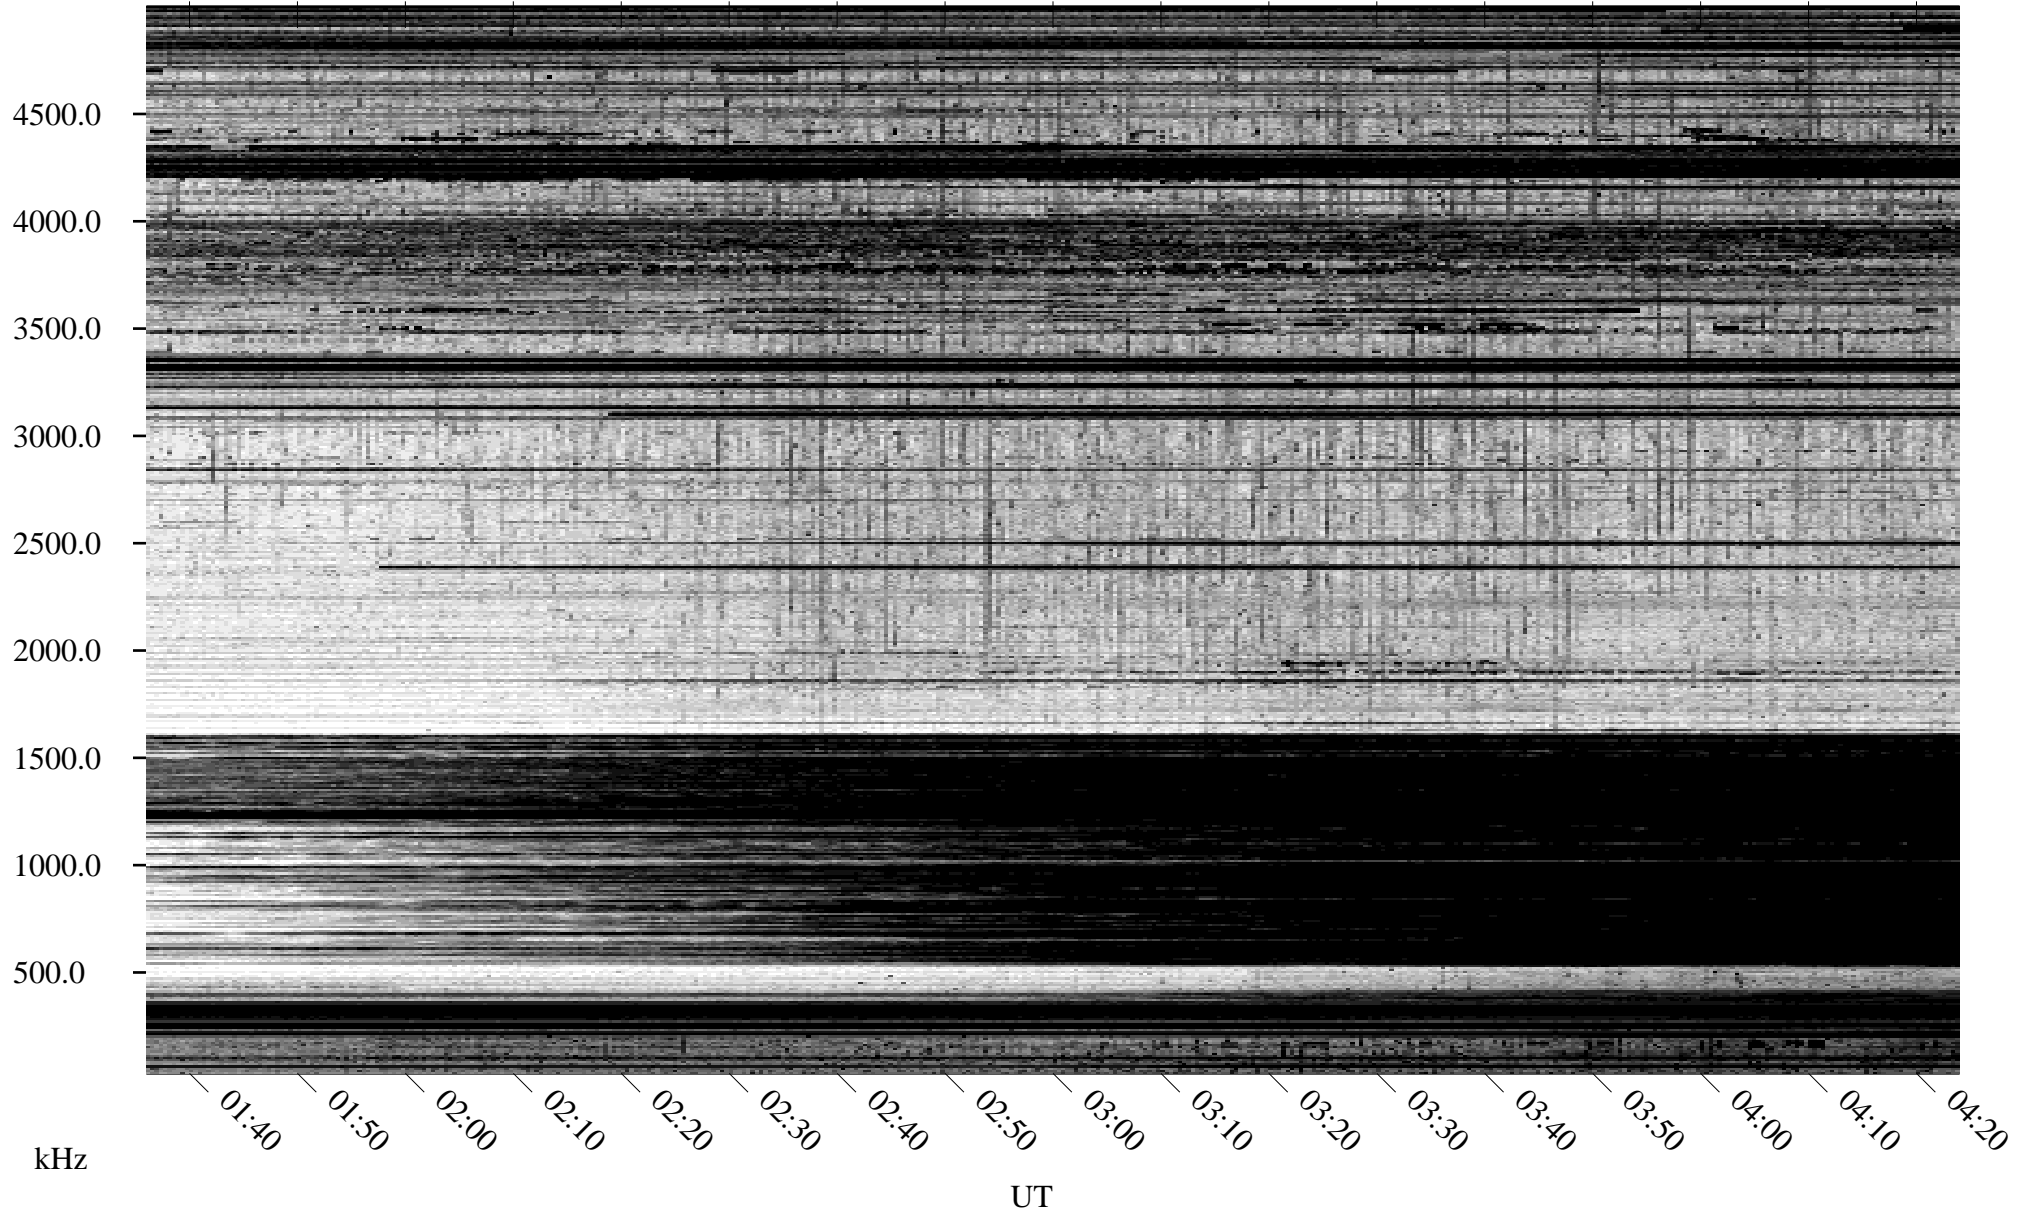

# 05/11/1996 Churchill, Manitoba

Linear Scale    Black = 161    White = 15

ch96132l.r00m max\_12

Page 1

# 05/11/1996 Churchill, Manitoba

Linear Scale    Black = 161    White = 15

ch96132l.r00m max\_12

Page 2

# 05/12/1996 Churchill, Manitoba

Linear Scale    Black = 161    White = 15

ch96132l.r00m max\_12

Page 3

# 05/12/1996 Churchill, Manitoba

Linear Scale    Black = 161    White = 15

ch96132l.r00m max\_12

Page 4