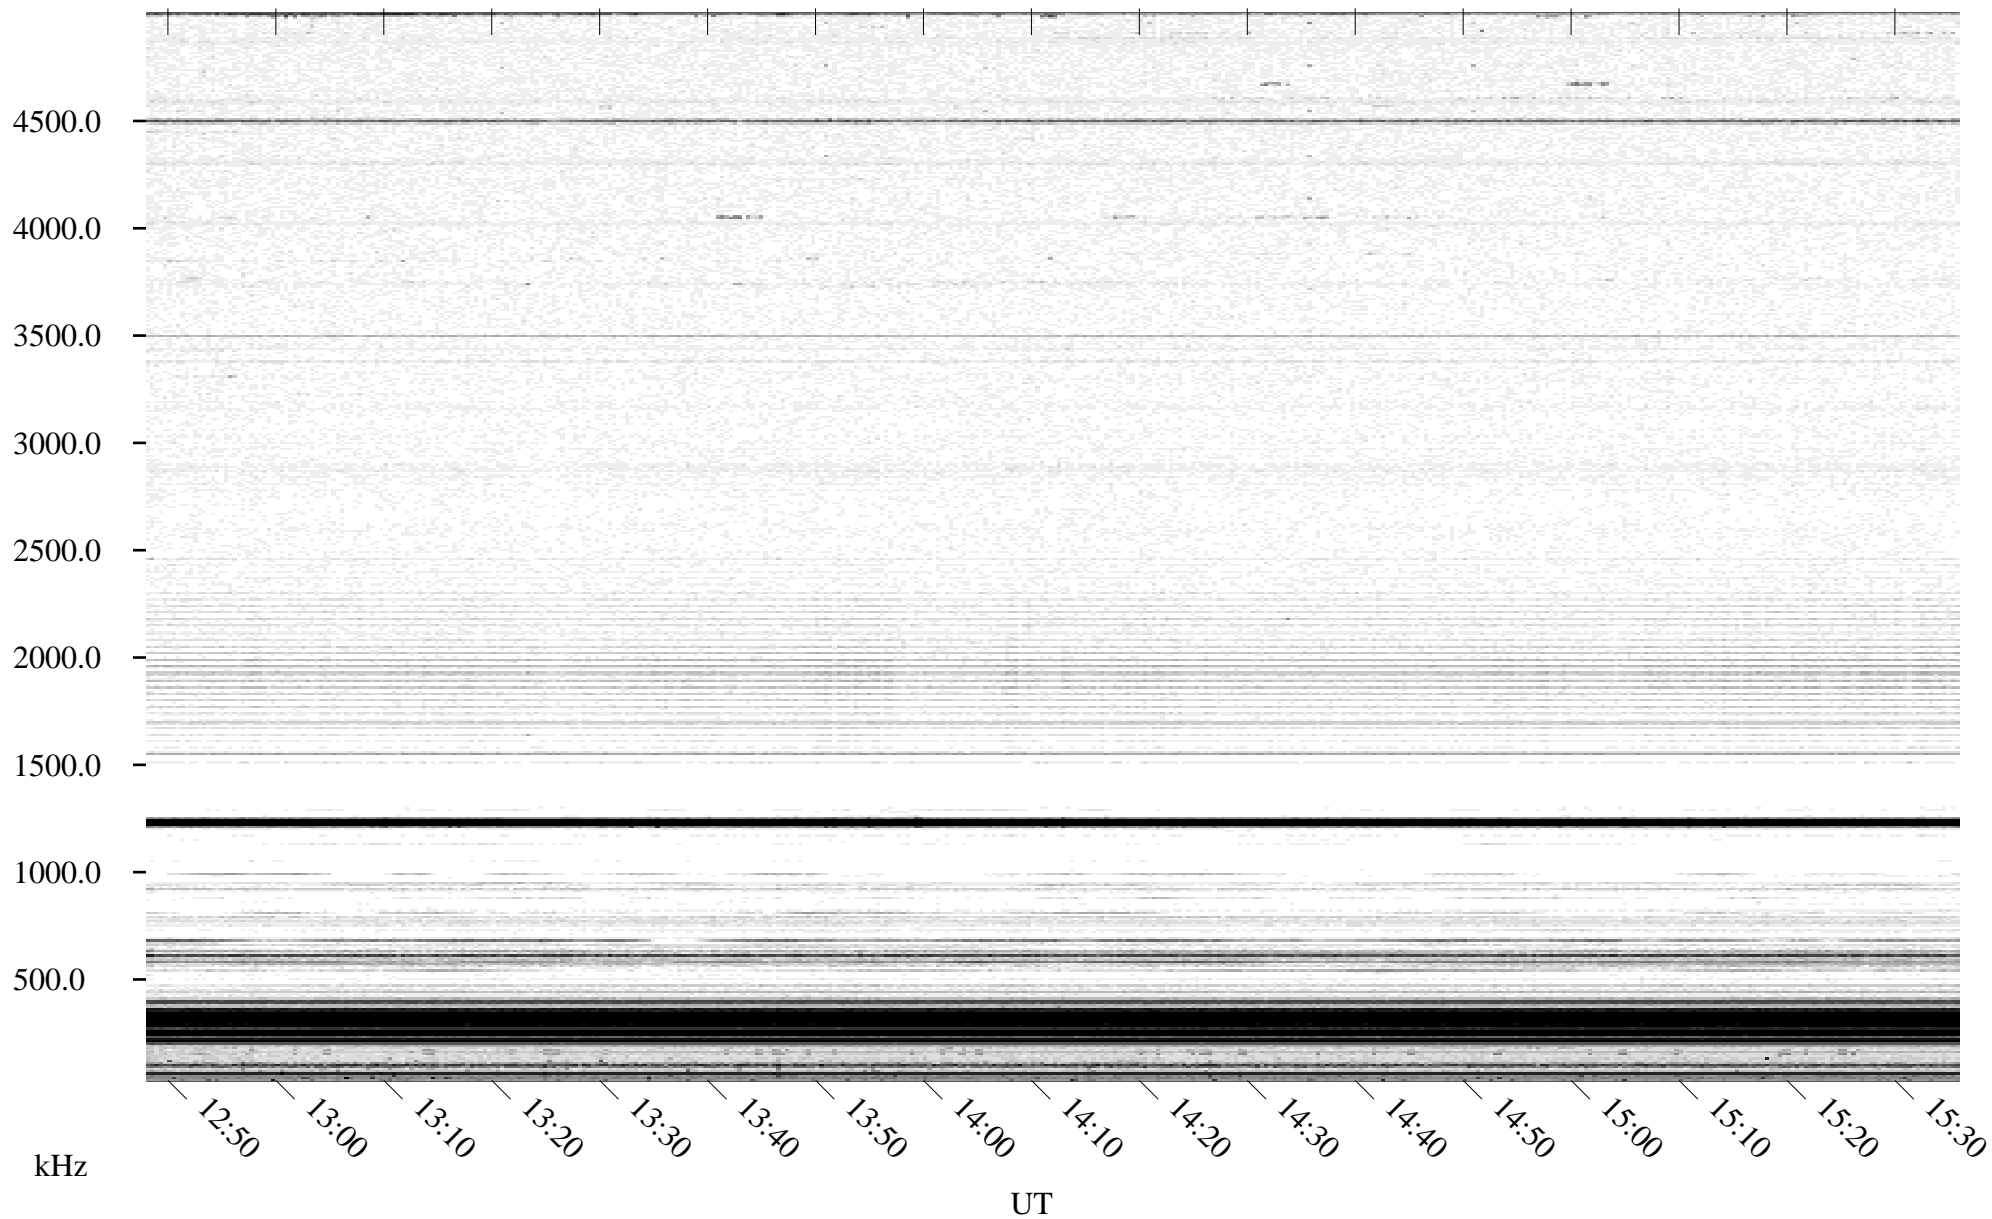

# 05/12/1996 Churchill, Manitoba

Linear Scale    Black = 161    White = 15

ch96132l.r00m max\_12

Page 5

# 05/12/1996 Churchill, Manitoba

Linear Scale    Black = 161    White = 15

ch96132l.r00m max\_12

Page 6

# 05/12/1996 Churchill, Manitoba

Linear Scale    Black = 161    White = 15

ch96132l.r00m max\_12

Page 7

# 05/12/1996 Churchill, Manitoba

Linear Scale    Black = 161    White = 15

ch96132l.r00m max\_12

Page 8