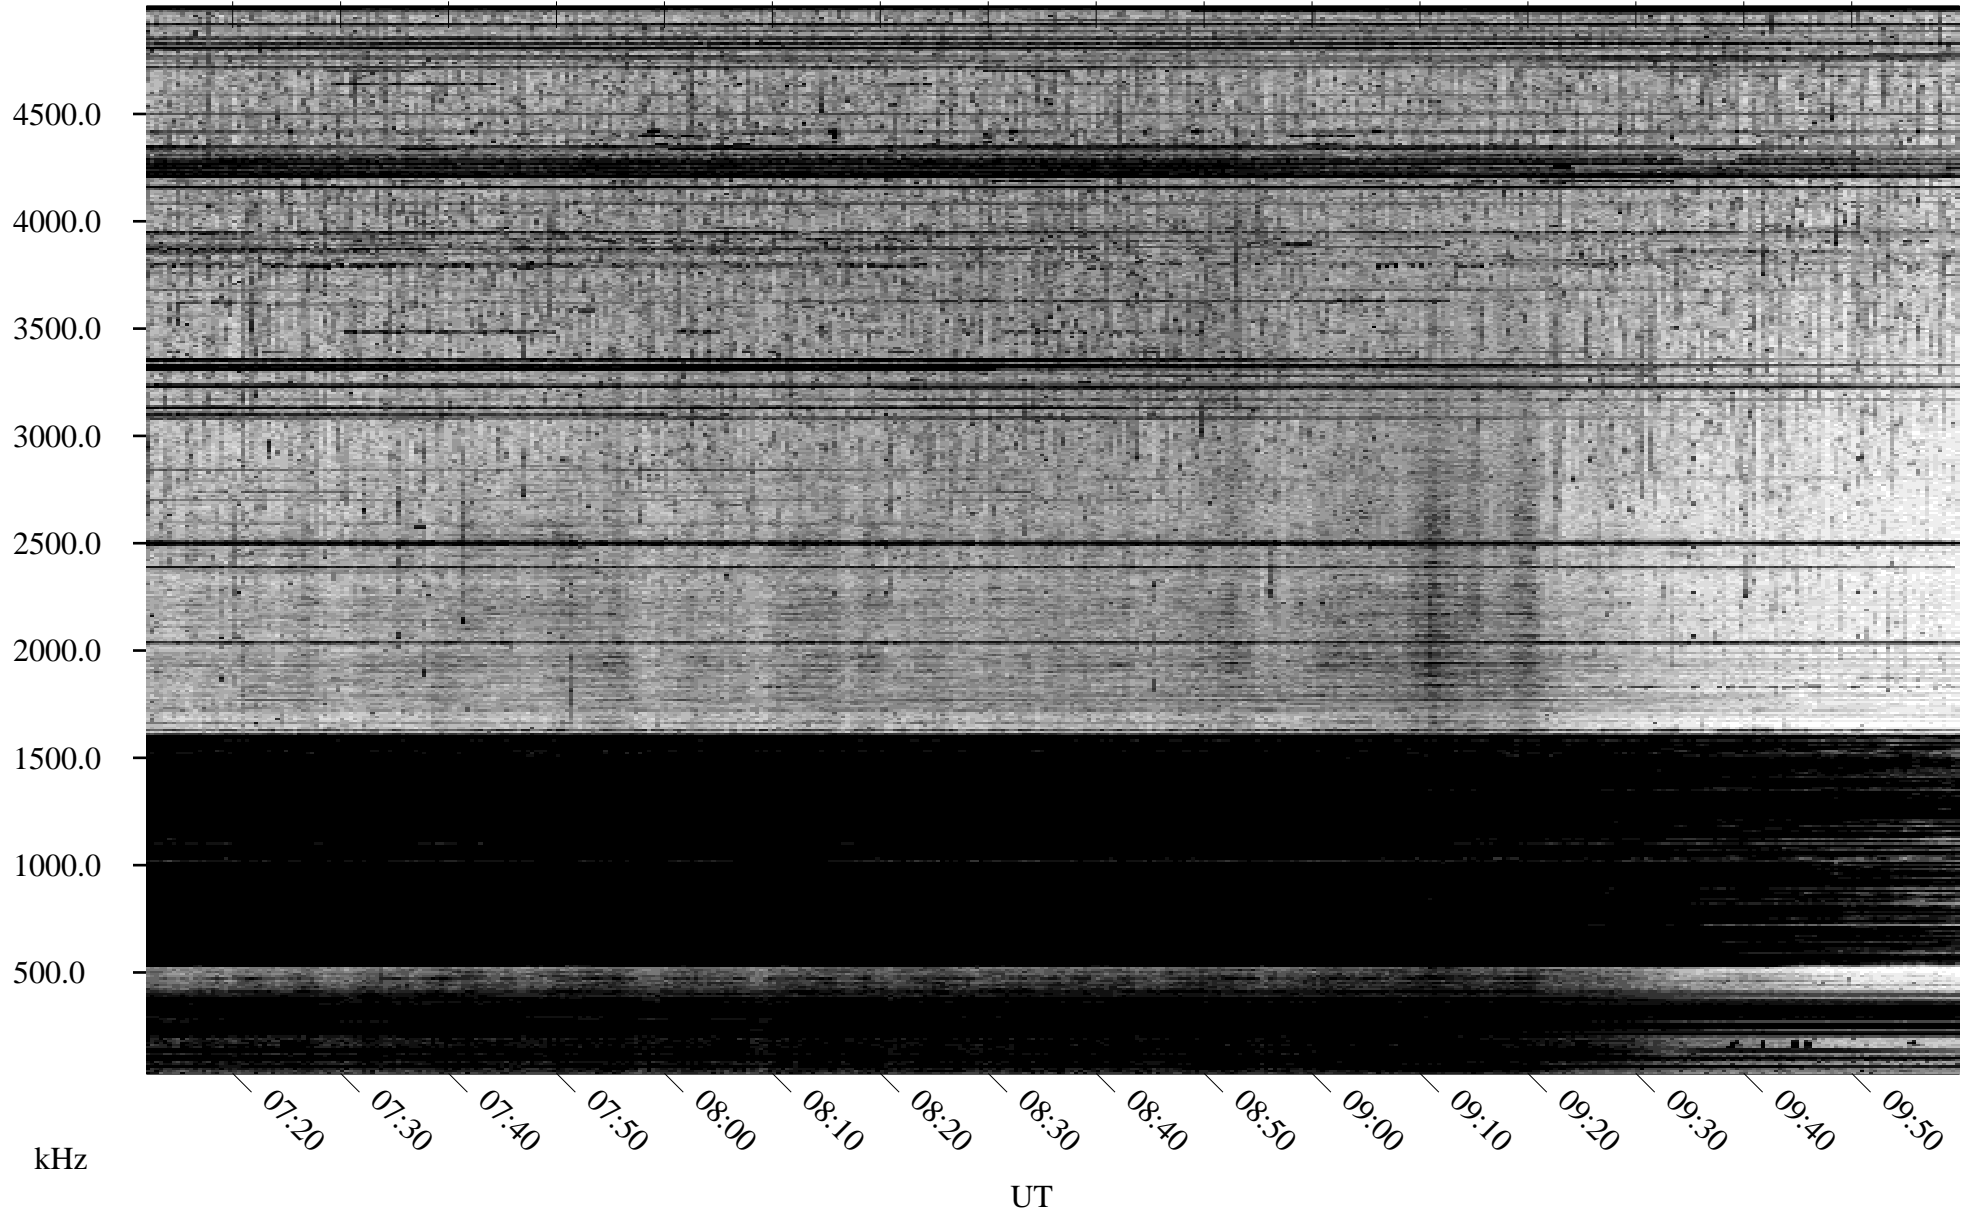

# 05/12/1996 Churchill, Manitoba

Linear Scale    Black = 161    White = 15

ch96132l.r00m max\_12

Page 3

# 05/12/1996 Churchill, Manitoba

Linear Scale    Black = 161    White = 15

ch96132l.r00m max\_12

Page 4

# 05/12/1996 Churchill, Manitoba

Linear Scale    Black = 161    White = 15

ch96132l.r00m max\_12

Page 5

# 05/12/1996 Churchill, Manitoba

Linear Scale    Black = 161    White = 15

ch96132l.r00m max\_12

Page 6