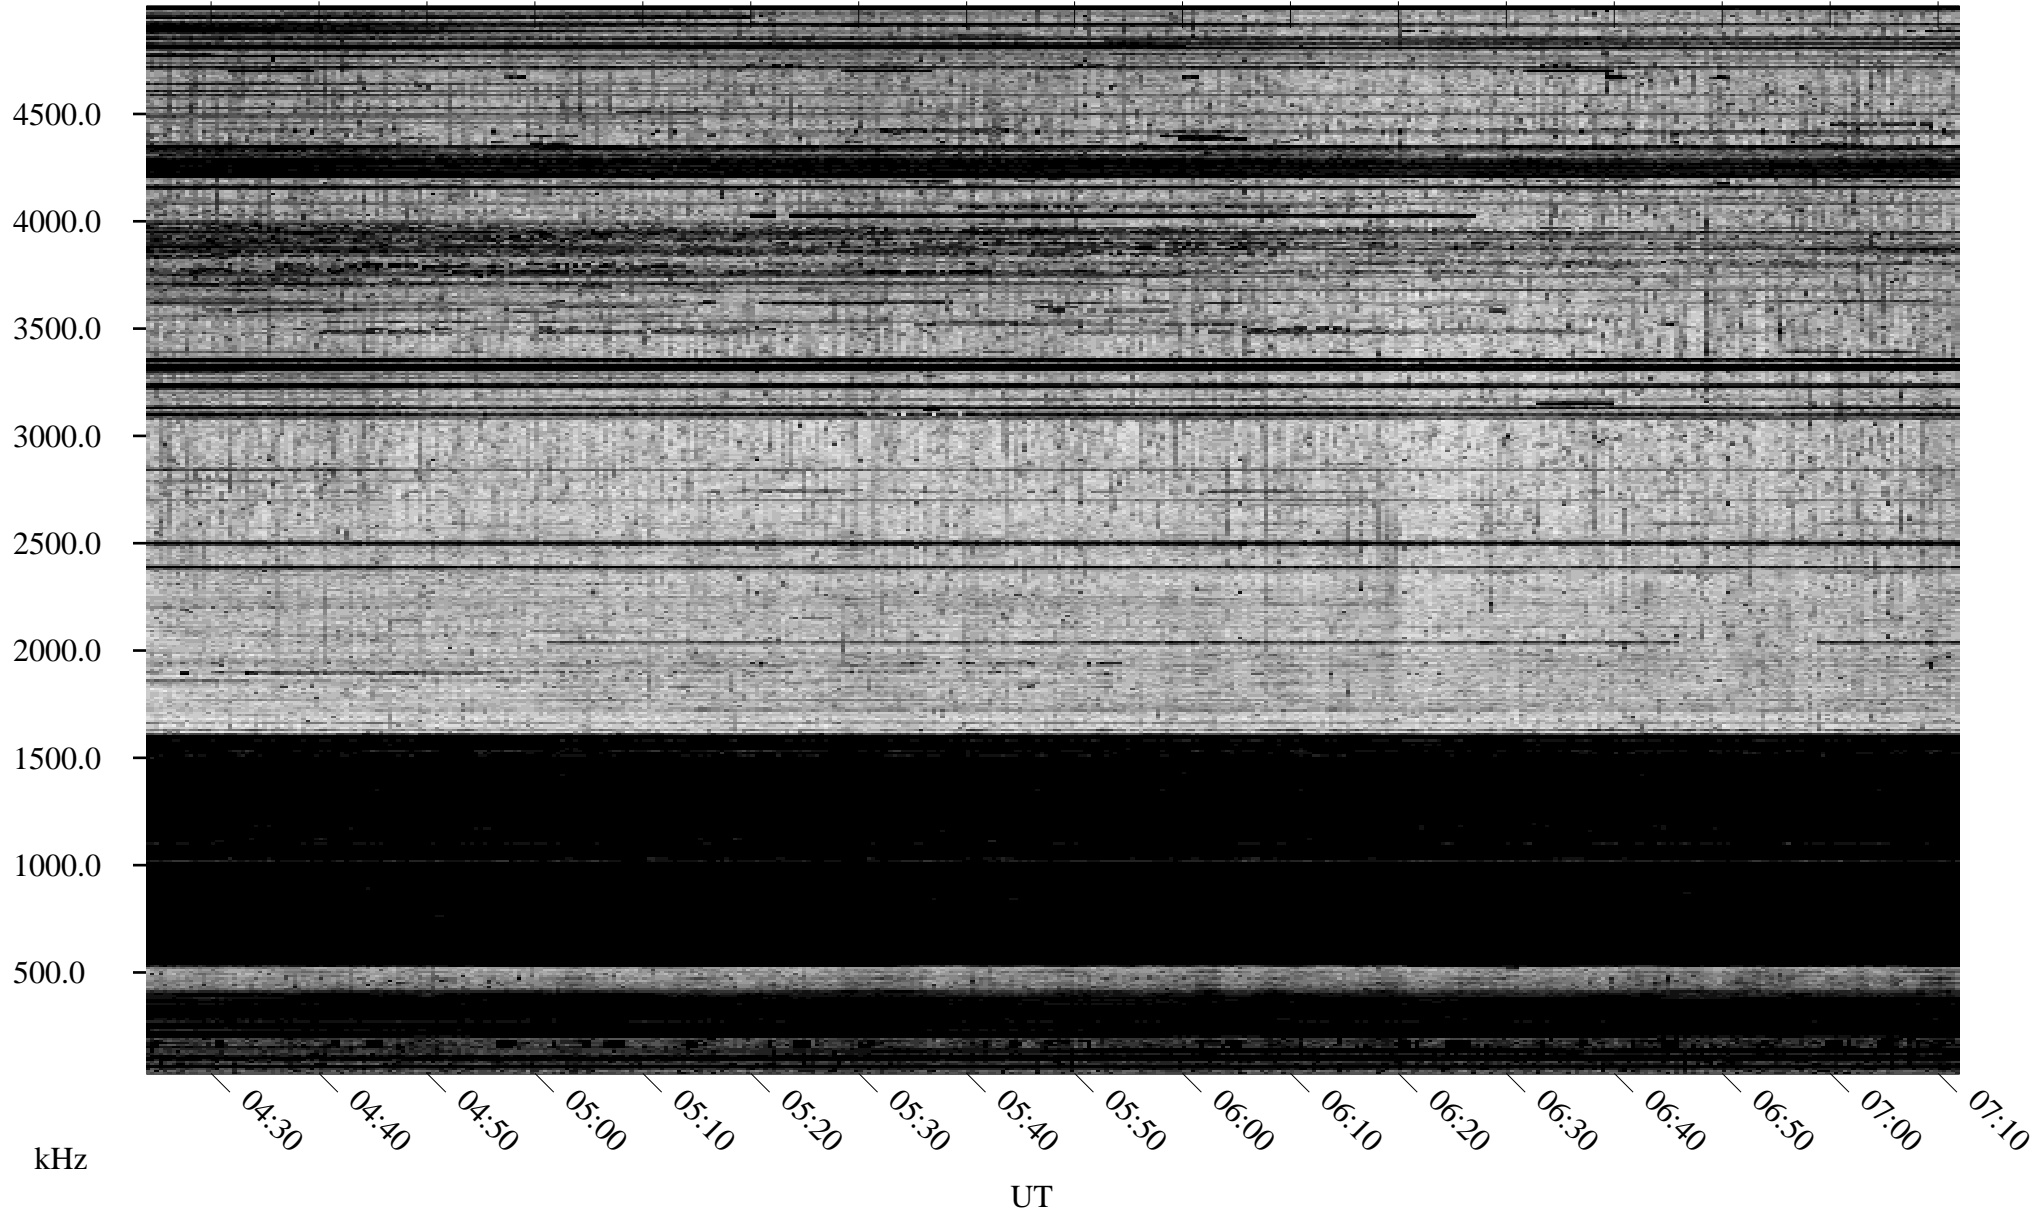

# 05/11/1996 Churchill, Manitoba

Linear Scale    Black = 161    White = 15

ch96132l.r00m max\_12

Page 2

# 05/12/1996 Churchill, Manitoba

Linear Scale    Black = 161    White = 15

ch96132l.r00m max\_12

Page 3

# 05/12/1996 Churchill, Manitoba

Linear Scale    Black = 161    White = 15

ch96132l.r00m max\_12

Page 4

# 05/12/1996 Churchill, Manitoba

Linear Scale    Black = 161    White = 15

ch96132l.r00m max\_12

Page 5