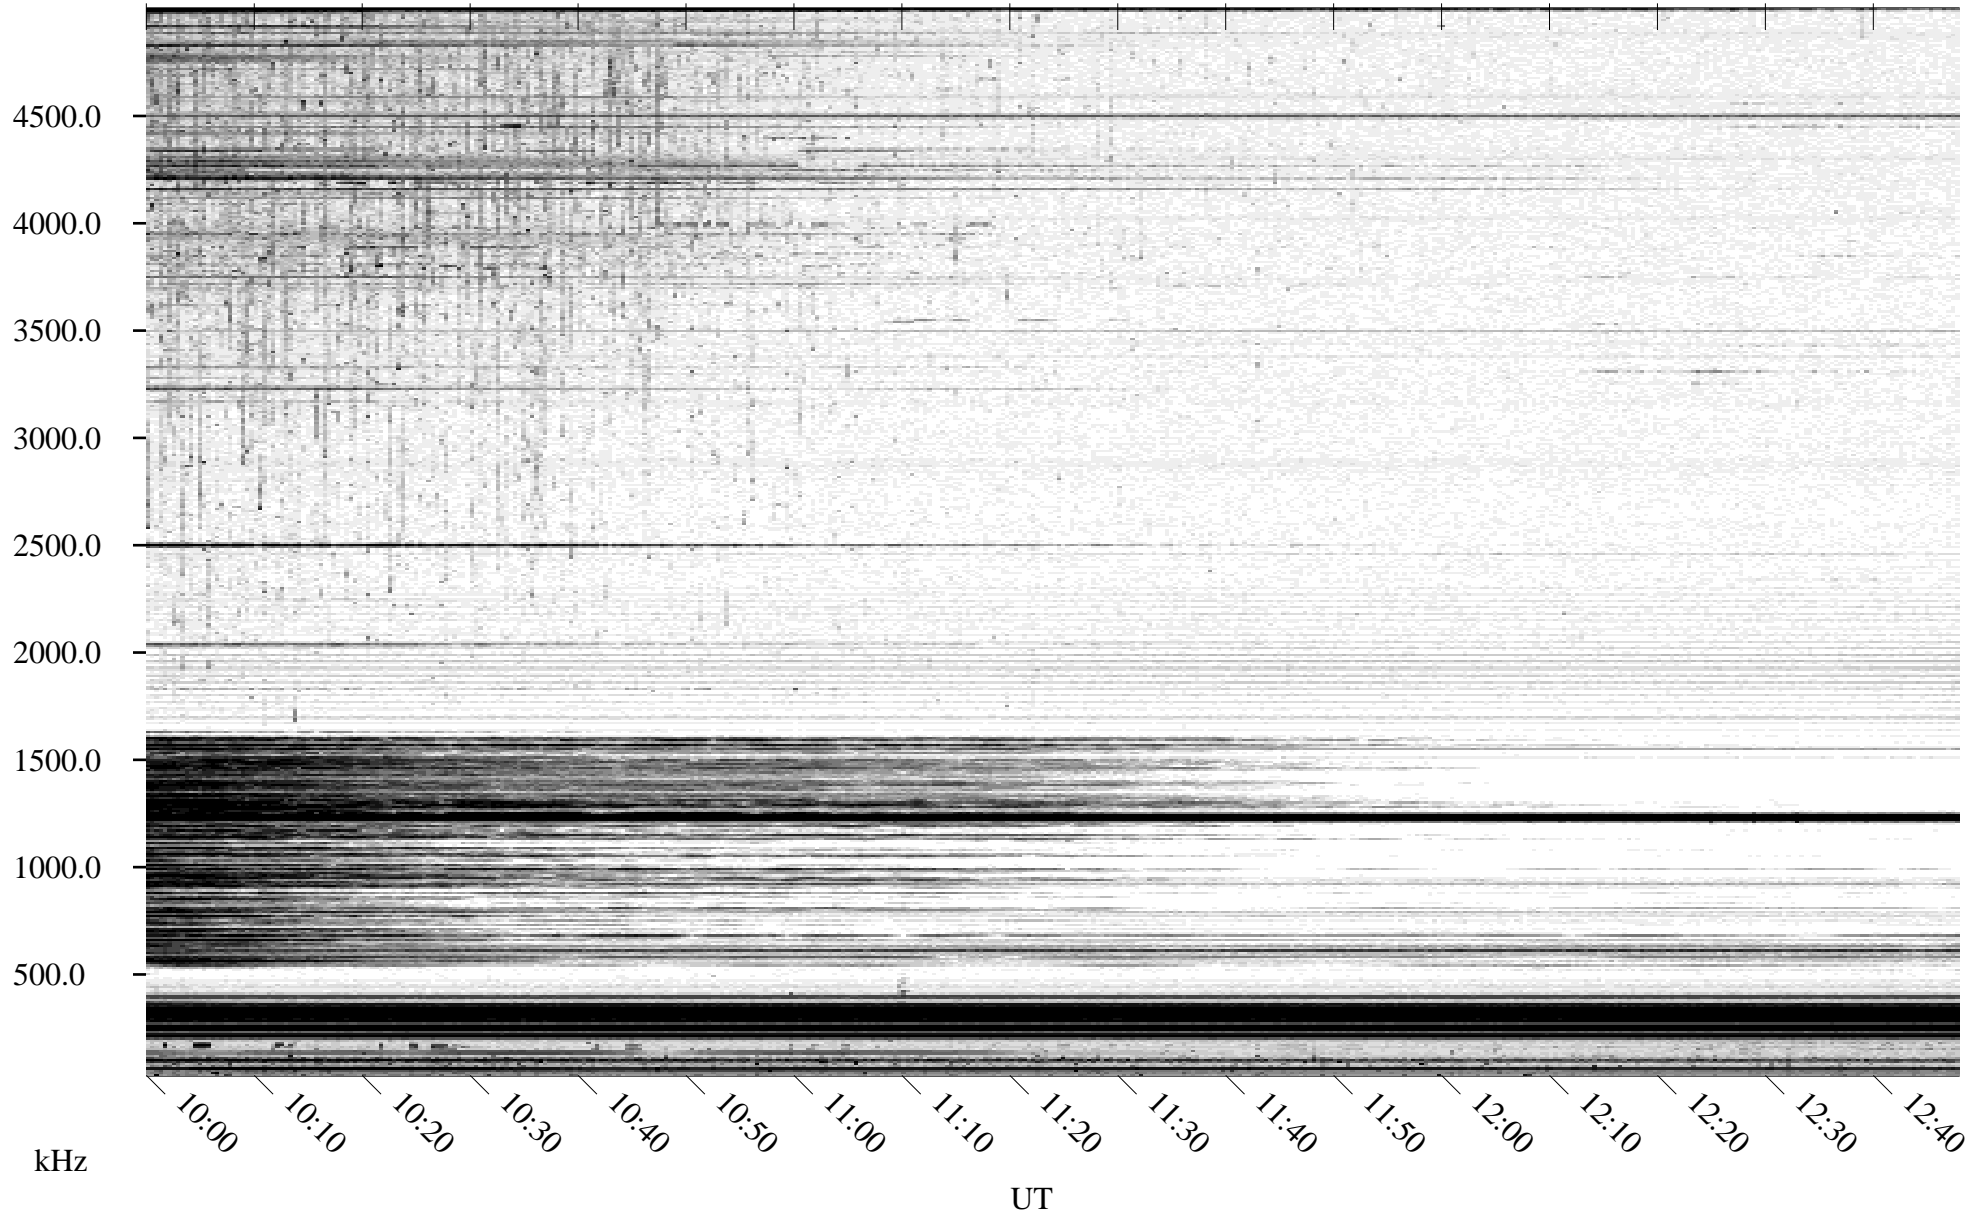

# 05/12/1996 Churchill, Manitoba

Linear Scale    Black = 161    White = 15

ch96132l.r00m max\_12

Page 4

# 05/12/1996 Churchill, Manitoba

Linear Scale    Black = 161    White = 15

ch96132l.r00m max\_12

Page 5

# 05/12/1996 Churchill, Manitoba

Linear Scale    Black = 161    White = 15

ch96132l.r00m max\_12

Page 6

# 05/12/1996 Churchill, Manitoba

Linear Scale    Black = 161    White = 15

ch96132l.r00m max\_12

Page 7