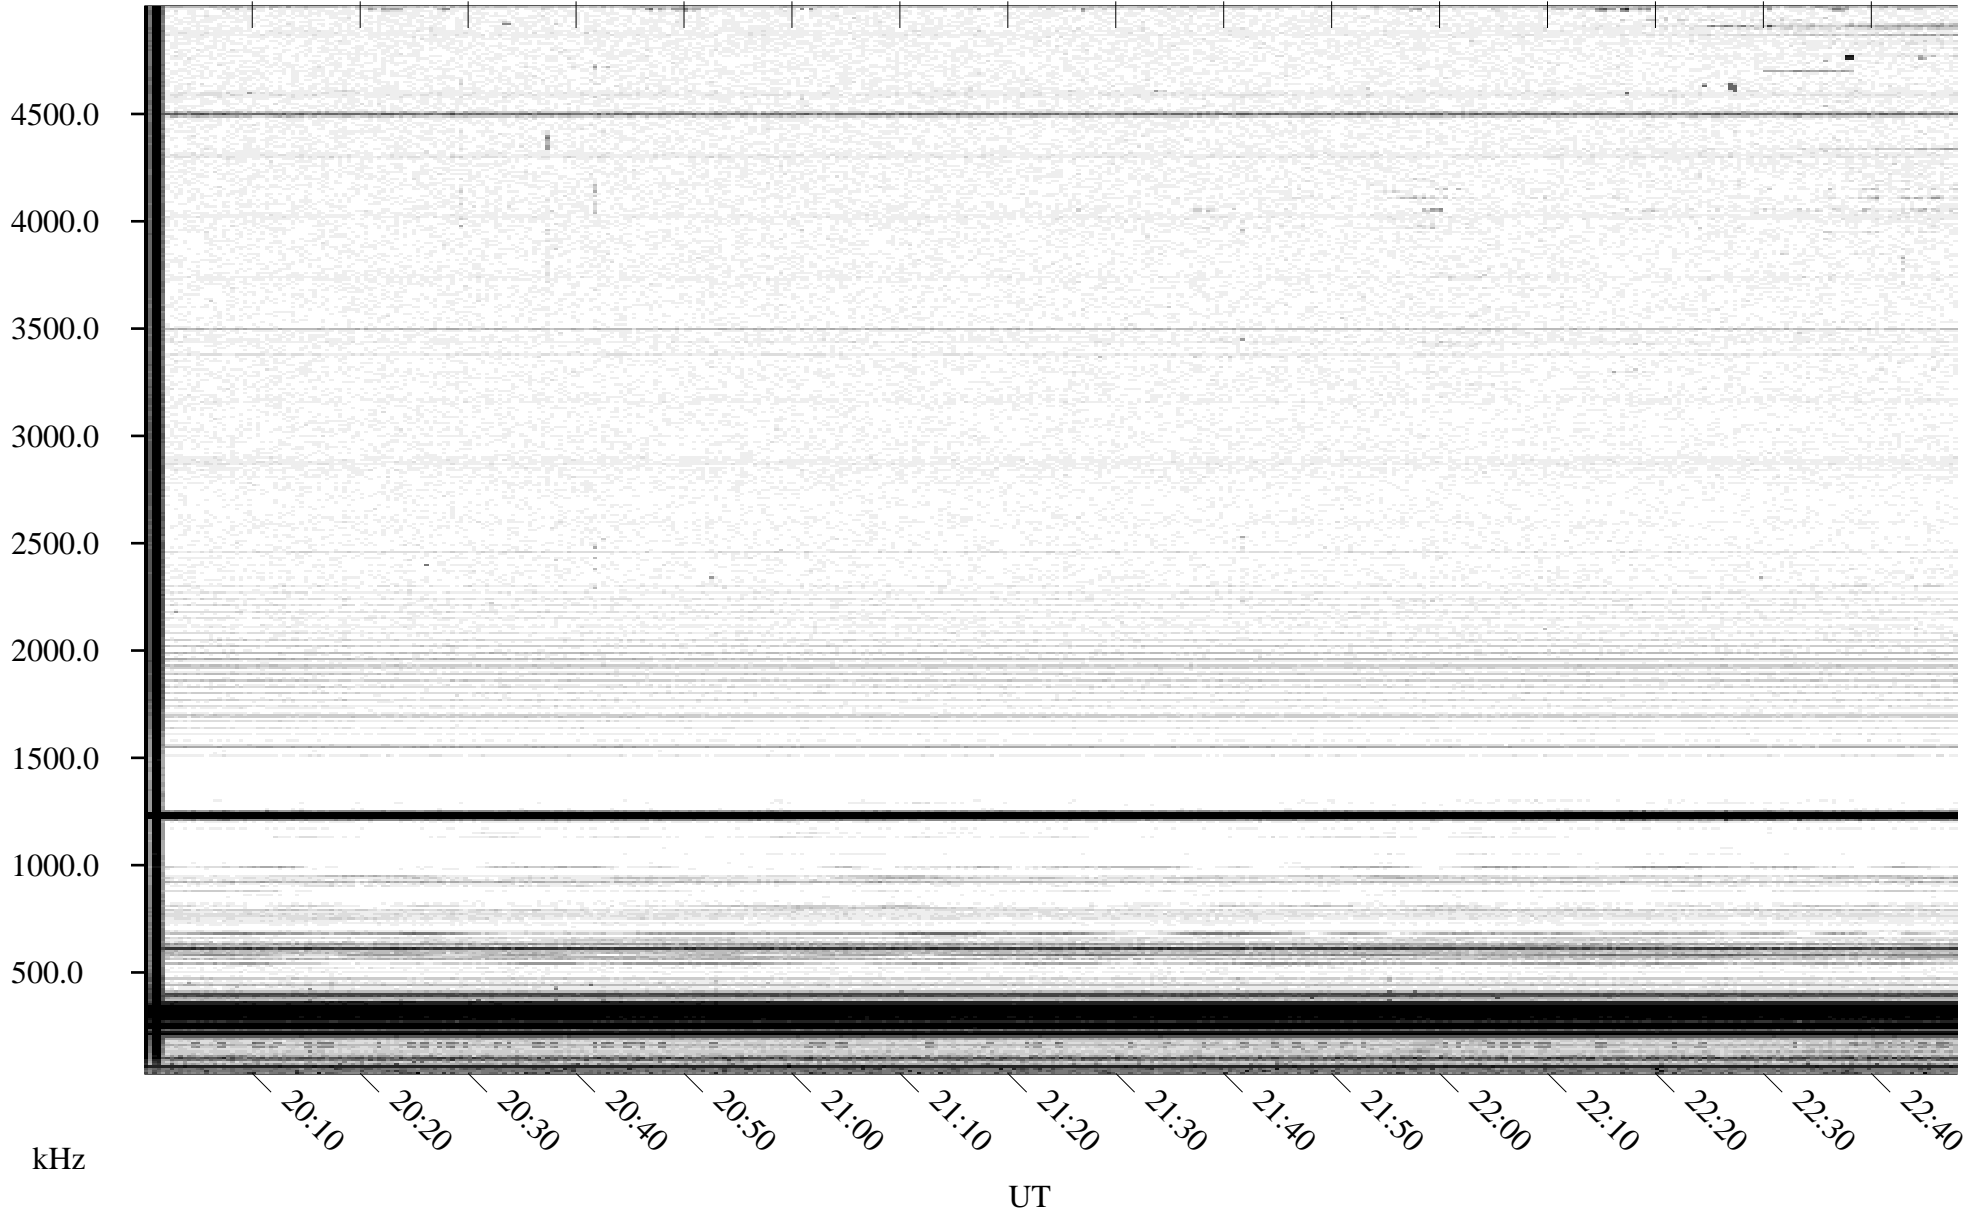

# 05/11/1996 Churchill, Manitoba

Linear Scale    Black = 161    White = 15

ch96132l.r00m max\_12

Page 1

# 05/11/1996 Churchill, Manitoba

Linear Scale    Black = 161    White = 15

ch96132l.r00m max\_12

Page 2

# 05/12/1996 Churchill, Manitoba

Linear Scale    Black = 161    White = 15

ch96132l.r00m max\_12

Page 3

# 05/12/1996 Churchill, Manitoba

Linear Scale    Black = 161    White = 15

ch96132l.r00m max\_12

Page 4