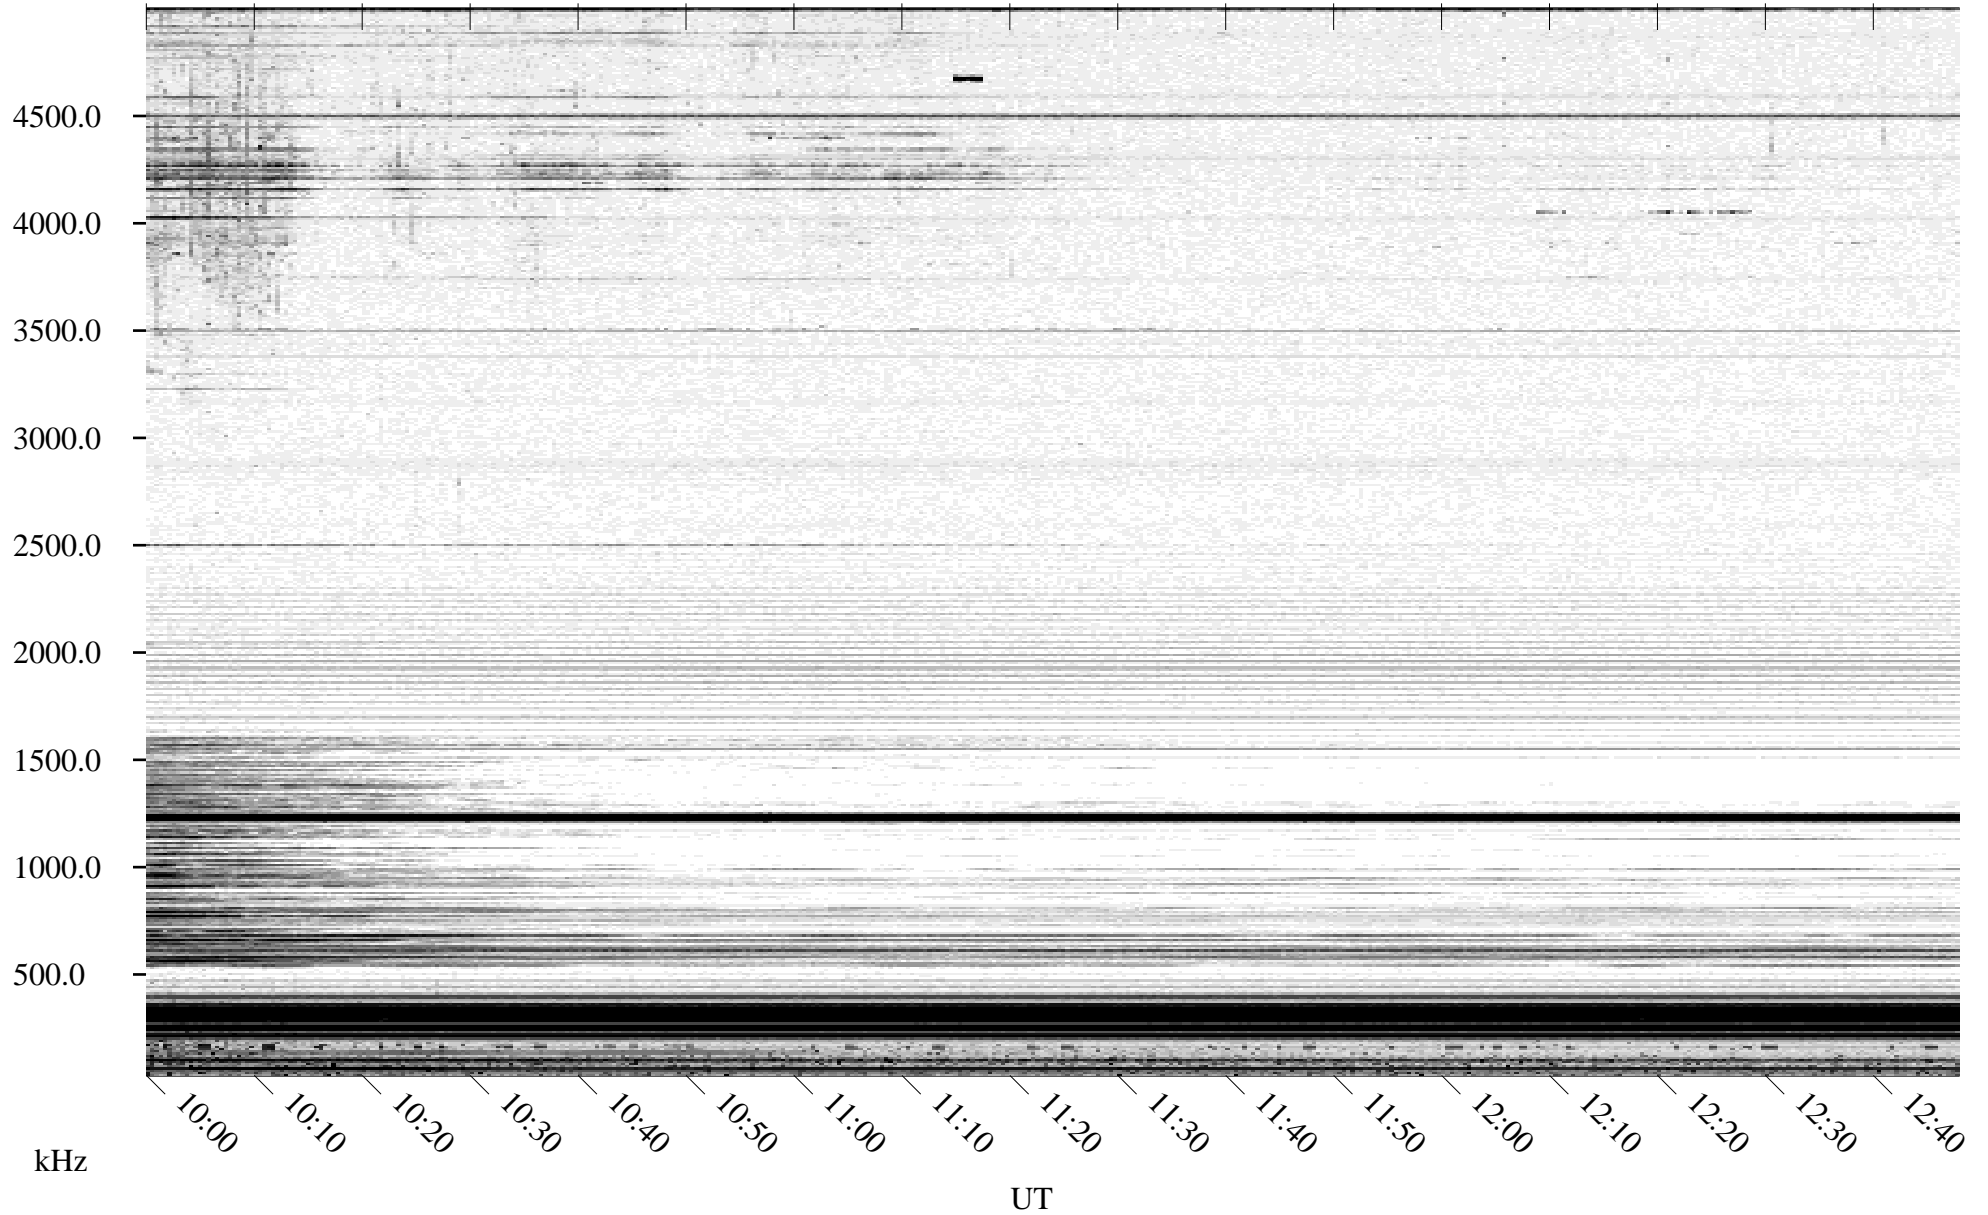

05/12/1996 Churchill, Manitoba

Linear Scale Black = 161 White = 15

ch96133l.r00m max_12

Page 1

05/12/1996 Churchill, Manitoba

Linear Scale Black = 161 White = 15

ch96133l.r00m max_12

Page 2

05/13/1996 Churchill, Manitoba

Linear Scale Black = 161 White = 15

ch96133l.r00m max_12

Page 3

05/13/1996 Churchill, Manitoba

Linear Scale Black = 161 White = 15

ch96133l.r00m max_12

Page 4

05/13/1996 Churchill, Manitoba

Linear Scale Black = 161 White = 15

ch96133l.r00m max_12

Page 5

05/13/1996 Churchill, Manitoba

Linear Scale Black = 161 White = 15

ch96133l.r00m max_12

Page 6

05/13/1996 Churchill, Manitoba

Linear Scale Black = 161 White = 15

ch96133l.r00m max_12

Page 7

05/13/1996 Churchill, Manitoba

Linear Scale Black = 161 White = 15

ch96133l.r00m max_12

Page 8