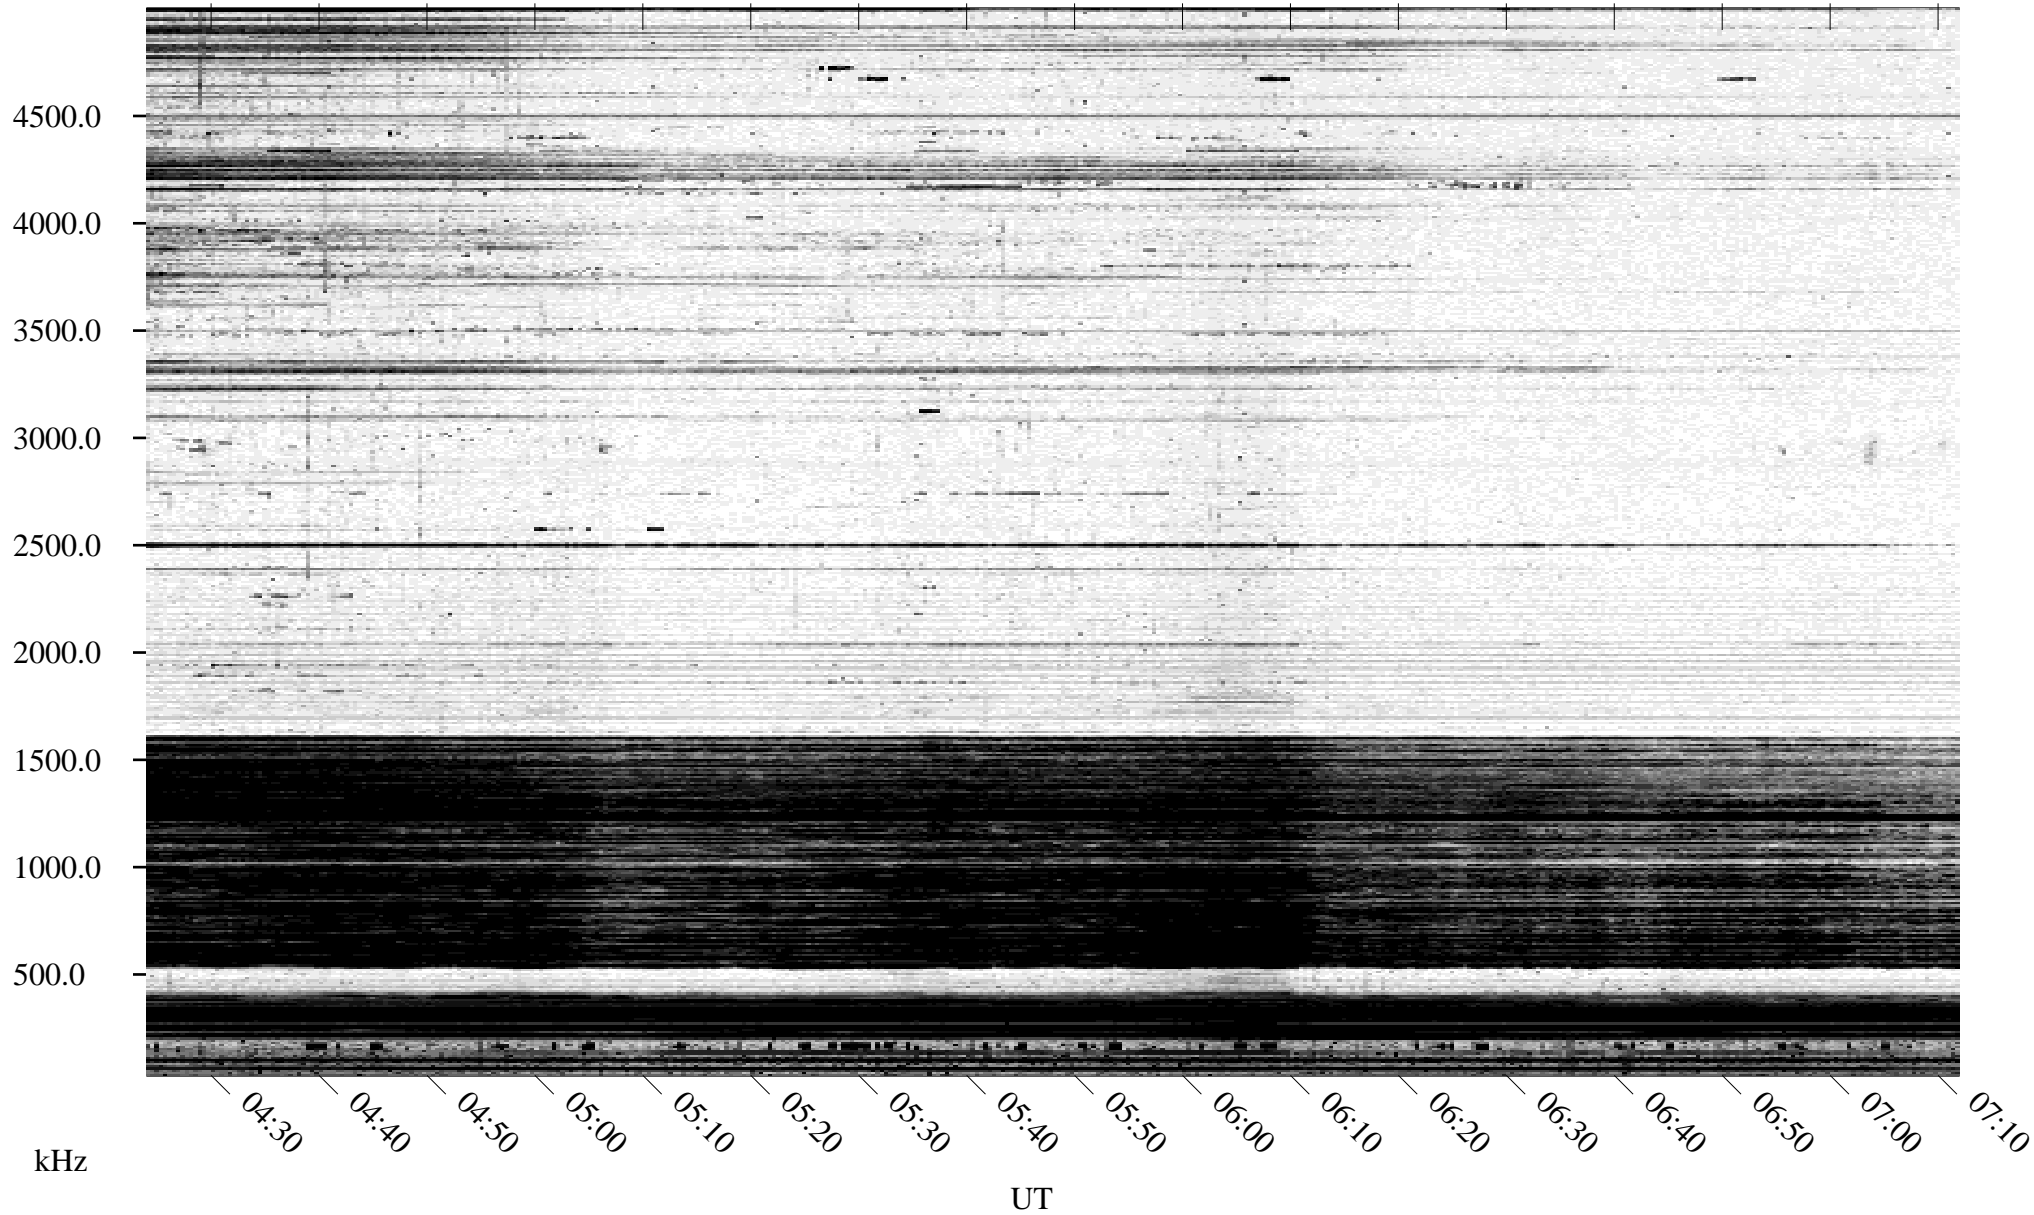

05/12/1996 Churchill, Manitoba

Linear Scale Black = 161 White = 15

ch96133l.r00m max_12

Page 1

05/12/1996 Churchill, Manitoba

Linear Scale Black = 161 White = 15

ch96133l.r00m max_12

Page 2

05/13/1996 Churchill, Manitoba

Linear Scale Black = 161 White = 15

ch96133l.r00m max_12

Page 3

05/13/1996 Churchill, Manitoba

Linear Scale Black = 161 White = 15

ch96133l.r00m max_12

Page 4

05/13/1996 Churchill, Manitoba

Linear Scale Black = 161 White = 15

ch96133l.r00m max_12

Page 5

05/13/1996 Churchill, Manitoba

Linear Scale Black = 161 White = 15

ch96133l.r00m max_12

Page 6

05/13/1996 Churchill, Manitoba

Linear Scale Black = 161 White = 15

ch96133l.r00m max_12

Page 7

05/13/1996 Churchill, Manitoba

Linear Scale Black = 161 White = 15

ch96133l.r00m max_12

Page 8