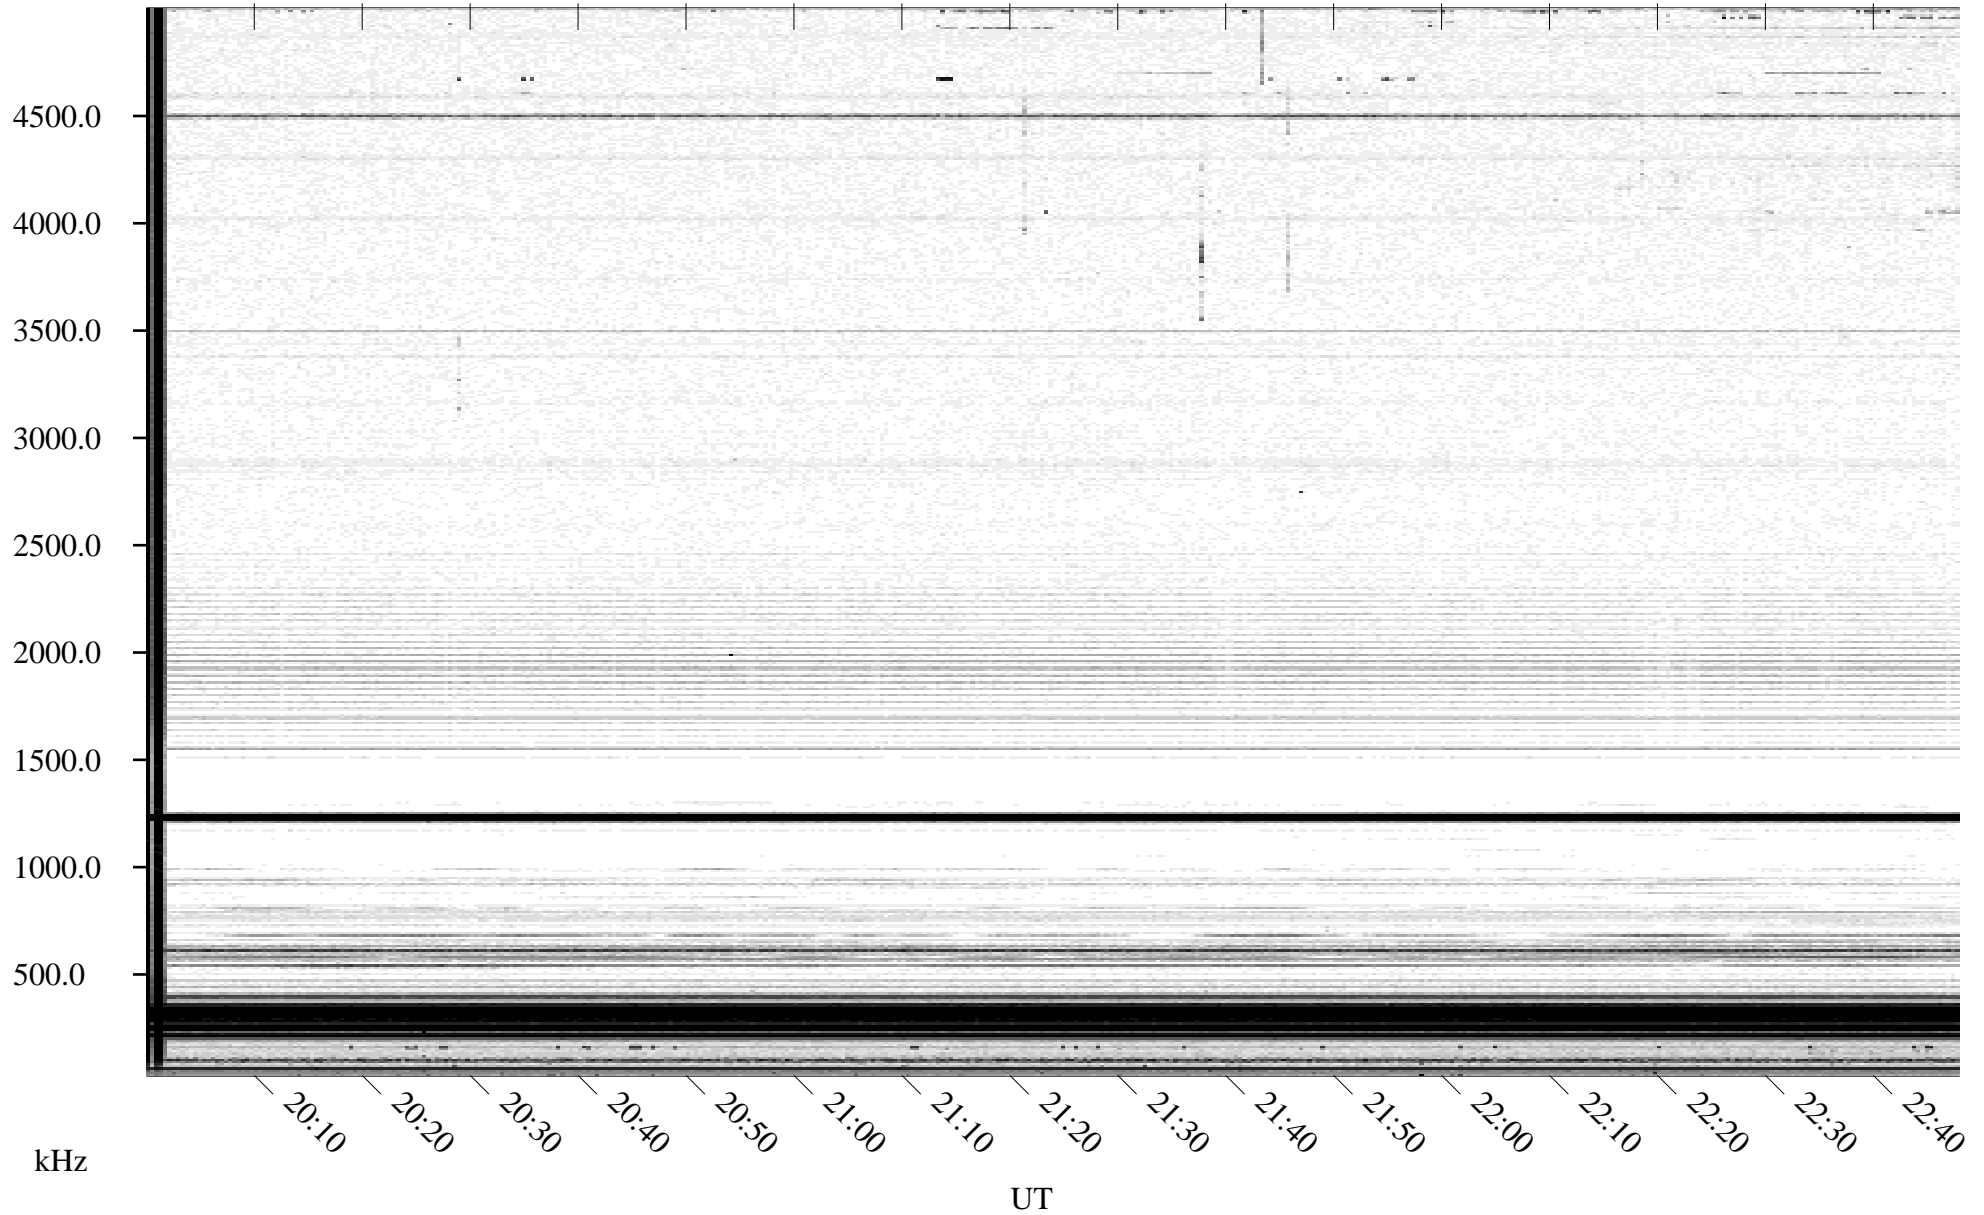

05/12/1996 Churchill, Manitoba

Linear Scale Black = 161 White = 15

ch96133l.r00m max_12

Page 1

05/12/1996 Churchill, Manitoba

Linear Scale Black = 161 White = 15

ch96133l.r00m max_12

Page 2

05/13/1996 Churchill, Manitoba

Linear Scale Black = 161 White = 15

ch96133l.r00m max_12

Page 3

05/13/1996 Churchill, Manitoba

Linear Scale Black = 161 White = 15

ch96133l.r00m max_12

Page 4

05/13/1996 Churchill, Manitoba

Linear Scale Black = 161 White = 15

ch96133l.r00m max_12

Page 5

05/13/1996 Churchill, Manitoba

Linear Scale Black = 161 White = 15

ch96133l.r00m max_12

Page 6

05/13/1996 Churchill, Manitoba

Linear Scale Black = 161 White = 15

ch96133l.r00m max_12

Page 7

05/13/1996 Churchill, Manitoba

Linear Scale Black = 161 White = 15

ch96133l.r00m max_12

Page 8