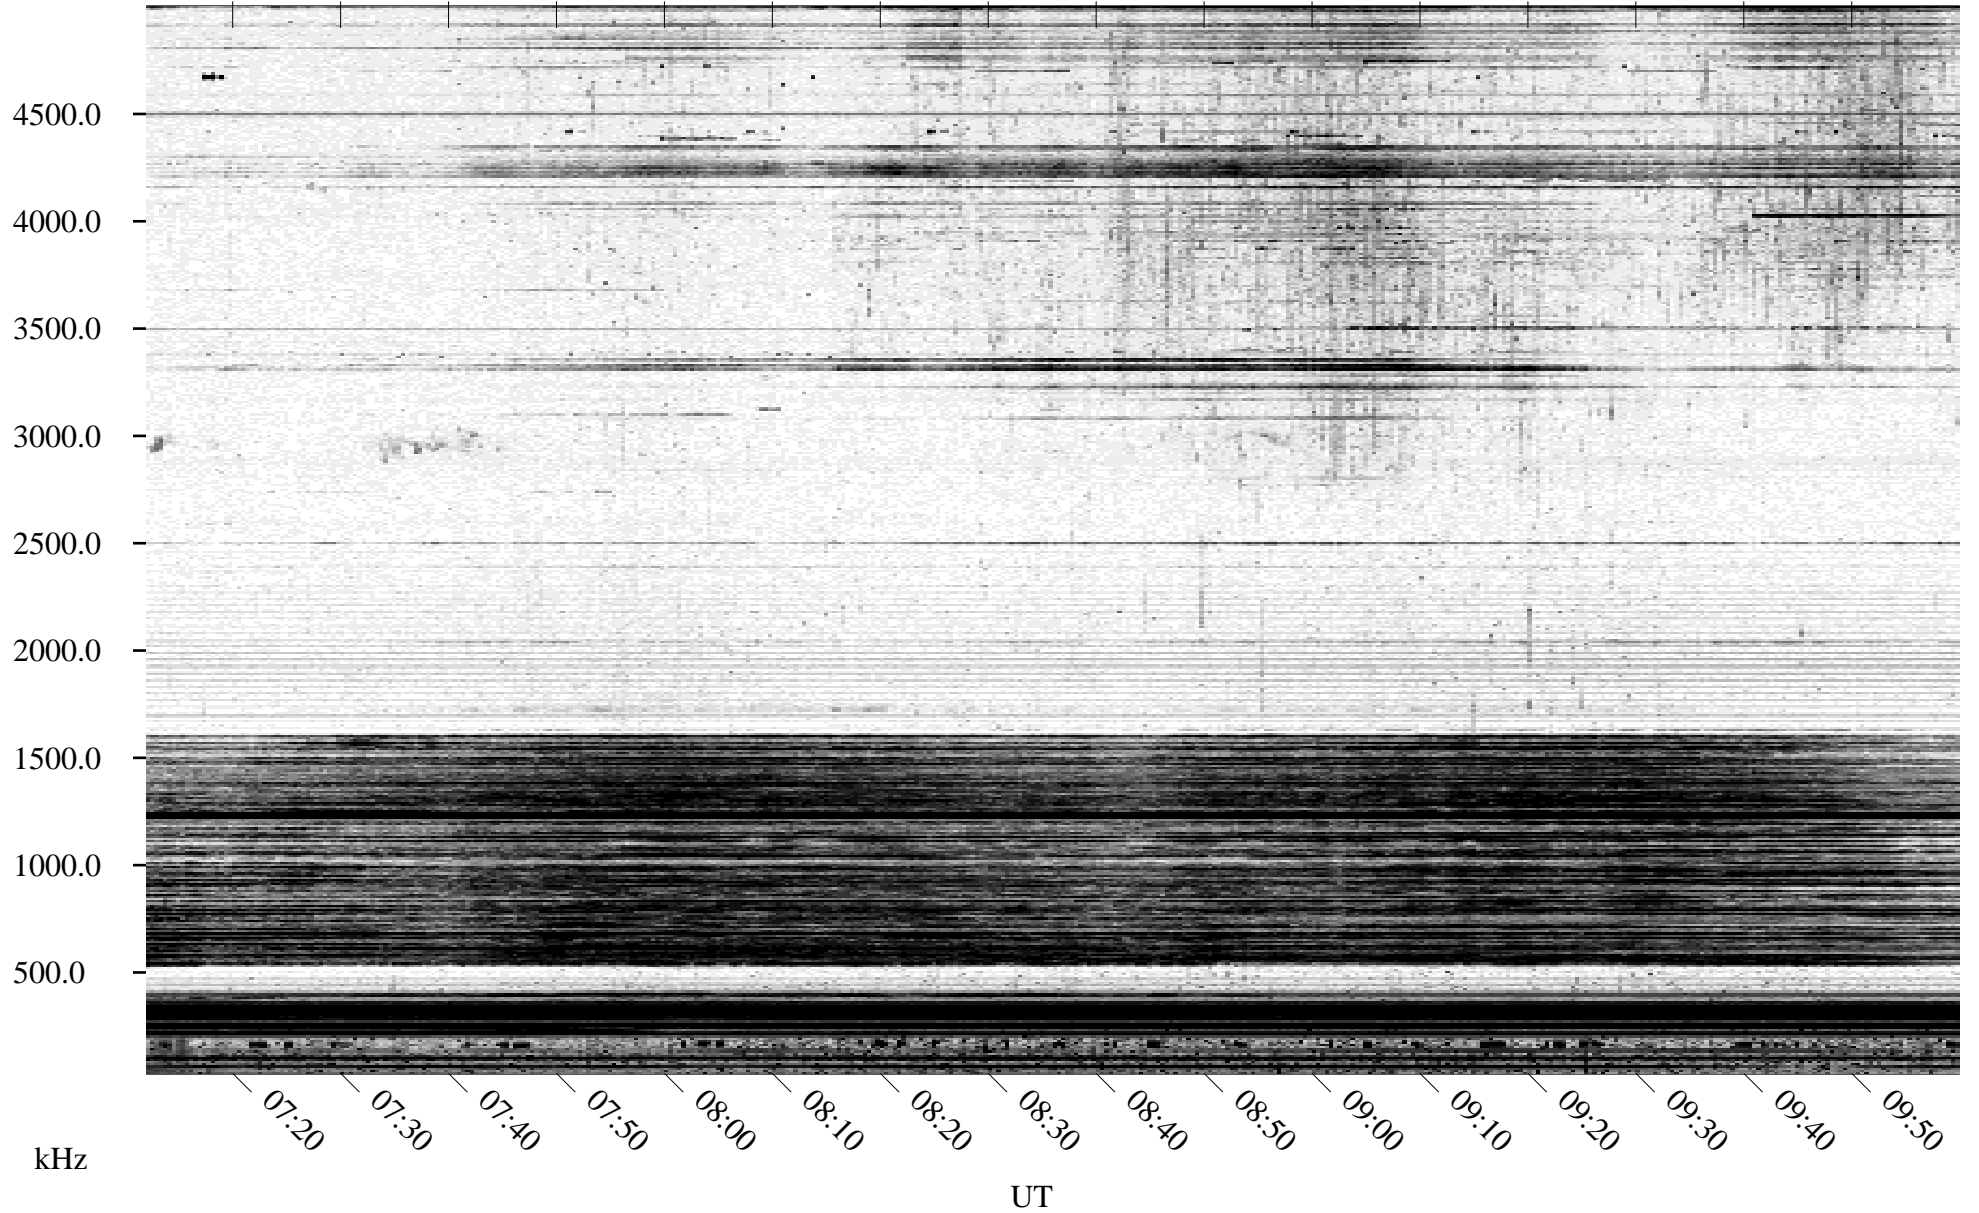

05/12/1996 Churchill, Manitoba

Linear Scale Black = 161 White = 15

ch96133l.r00m max_12

Page 1

05/12/1996 Churchill, Manitoba

Linear Scale Black = 161 White = 15

ch96133l.r00m max_12

Page 2

05/13/1996 Churchill, Manitoba

Linear Scale Black = 161 White = 15

ch96133l.r00m max_12

Page 3

05/13/1996 Churchill, Manitoba

Linear Scale Black = 161 White = 15

ch96133l.r00m max_12

Page 4

05/13/1996 Churchill, Manitoba

Linear Scale Black = 161 White = 15

ch96133l.r00m max_12

Page 5

05/13/1996 Churchill, Manitoba

Linear Scale Black = 161 White = 15

ch96133l.r00m max_12

Page 6

05/13/1996 Churchill, Manitoba

Linear Scale Black = 161 White = 15

ch96133l.r00m max_12

Page 7

05/13/1996 Churchill, Manitoba

Linear Scale Black = 161 White = 15

ch96133l.r00m max_12

Page 8