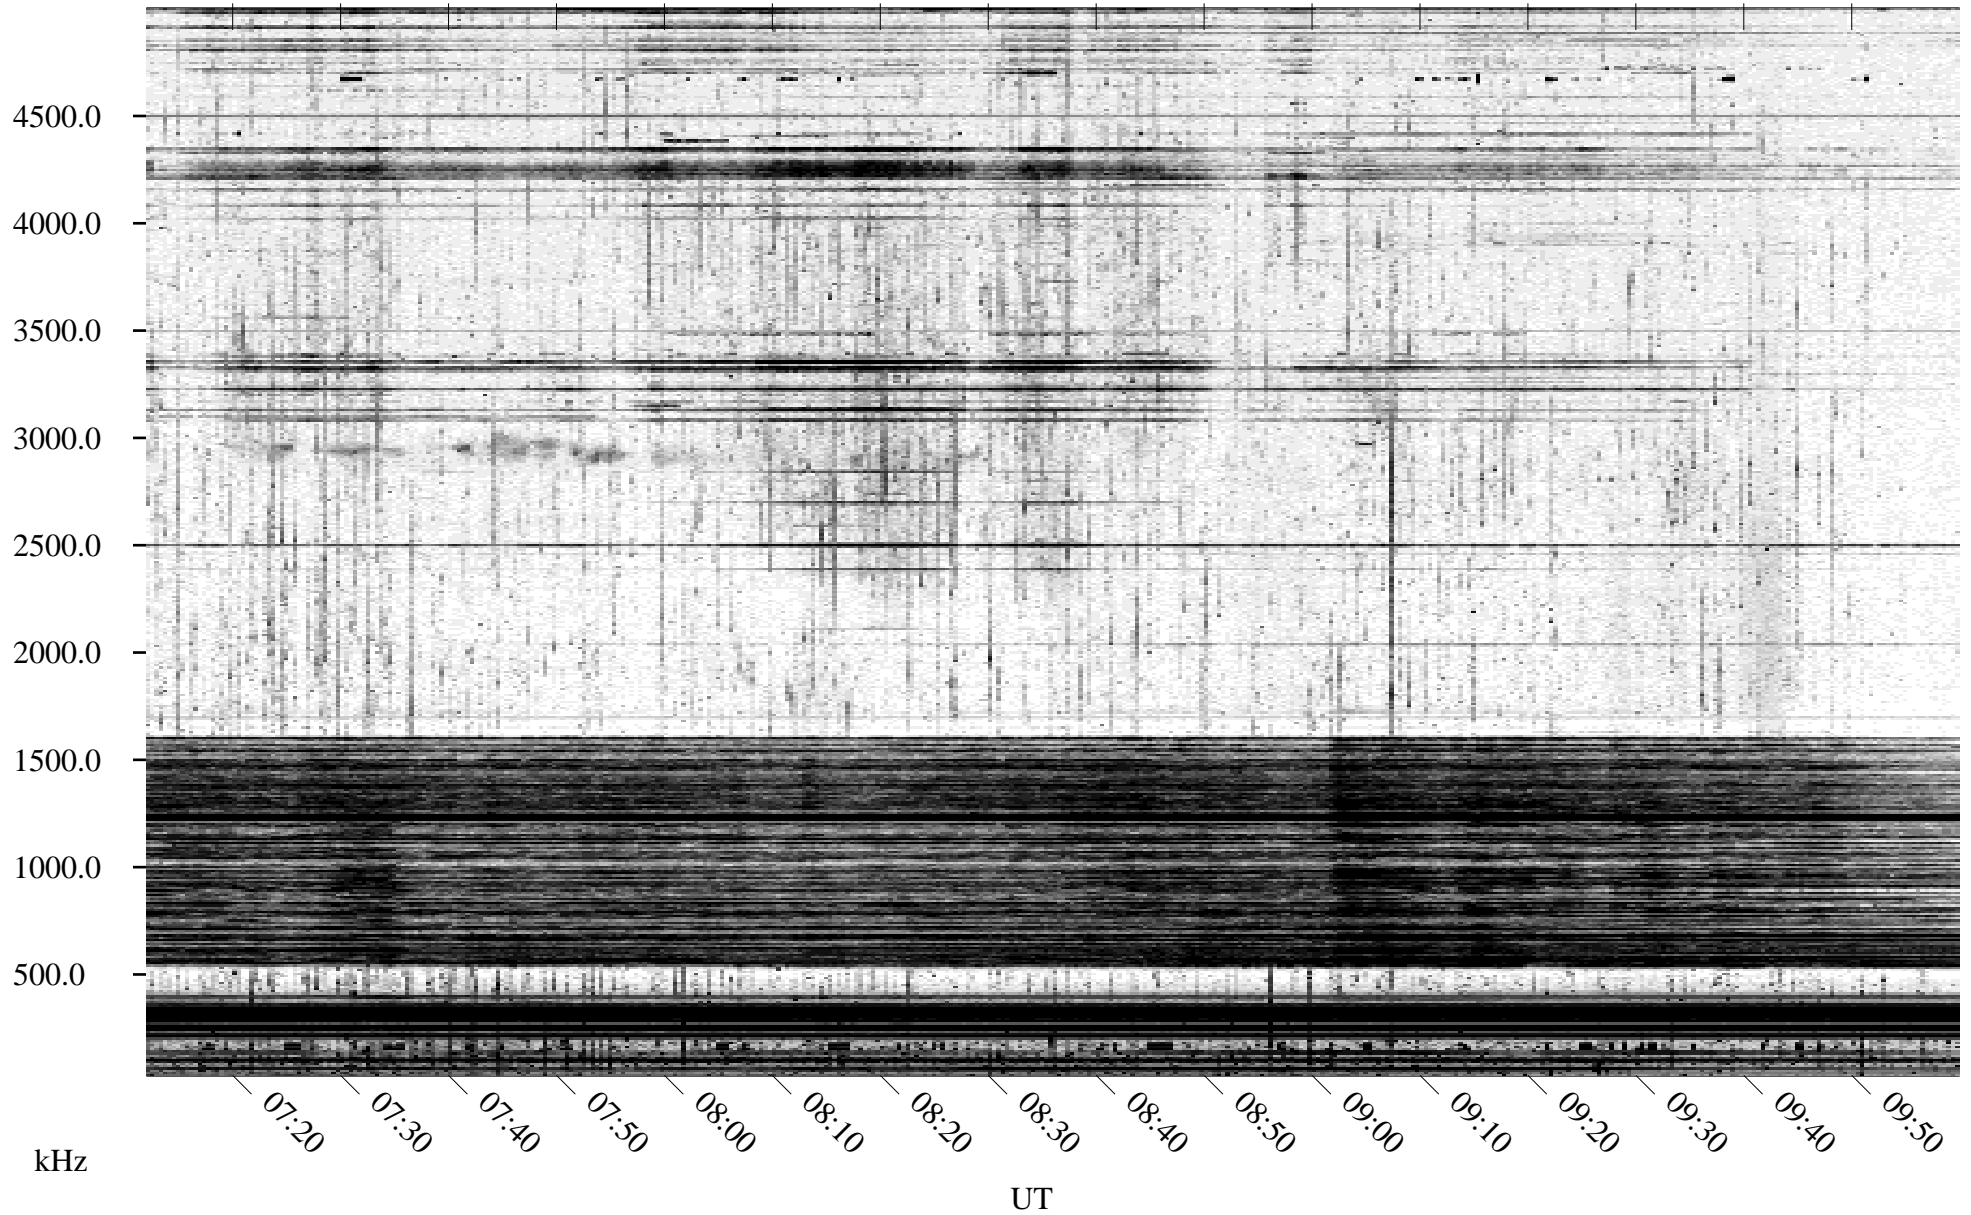

# 05/13/1996 Churchill, Manitoba

Linear Scale    Black = 161    White = 15

ch96134l.r00m max\_12

Page 1

# 05/14/1996 Churchill, Manitoba

Linear Scale    Black = 161    White = 15

ch96134l.r00m max\_12

Page 3

# 05/14/1996 Churchill, Manitoba

Linear Scale Black = 161 White = 15

ch96134l.r00m max\_12

Page 4

# 05/14/1996 Churchill, Manitoba

Linear Scale    Black = 161    White = 15

ch96134l.r00m max\_12

Page 5