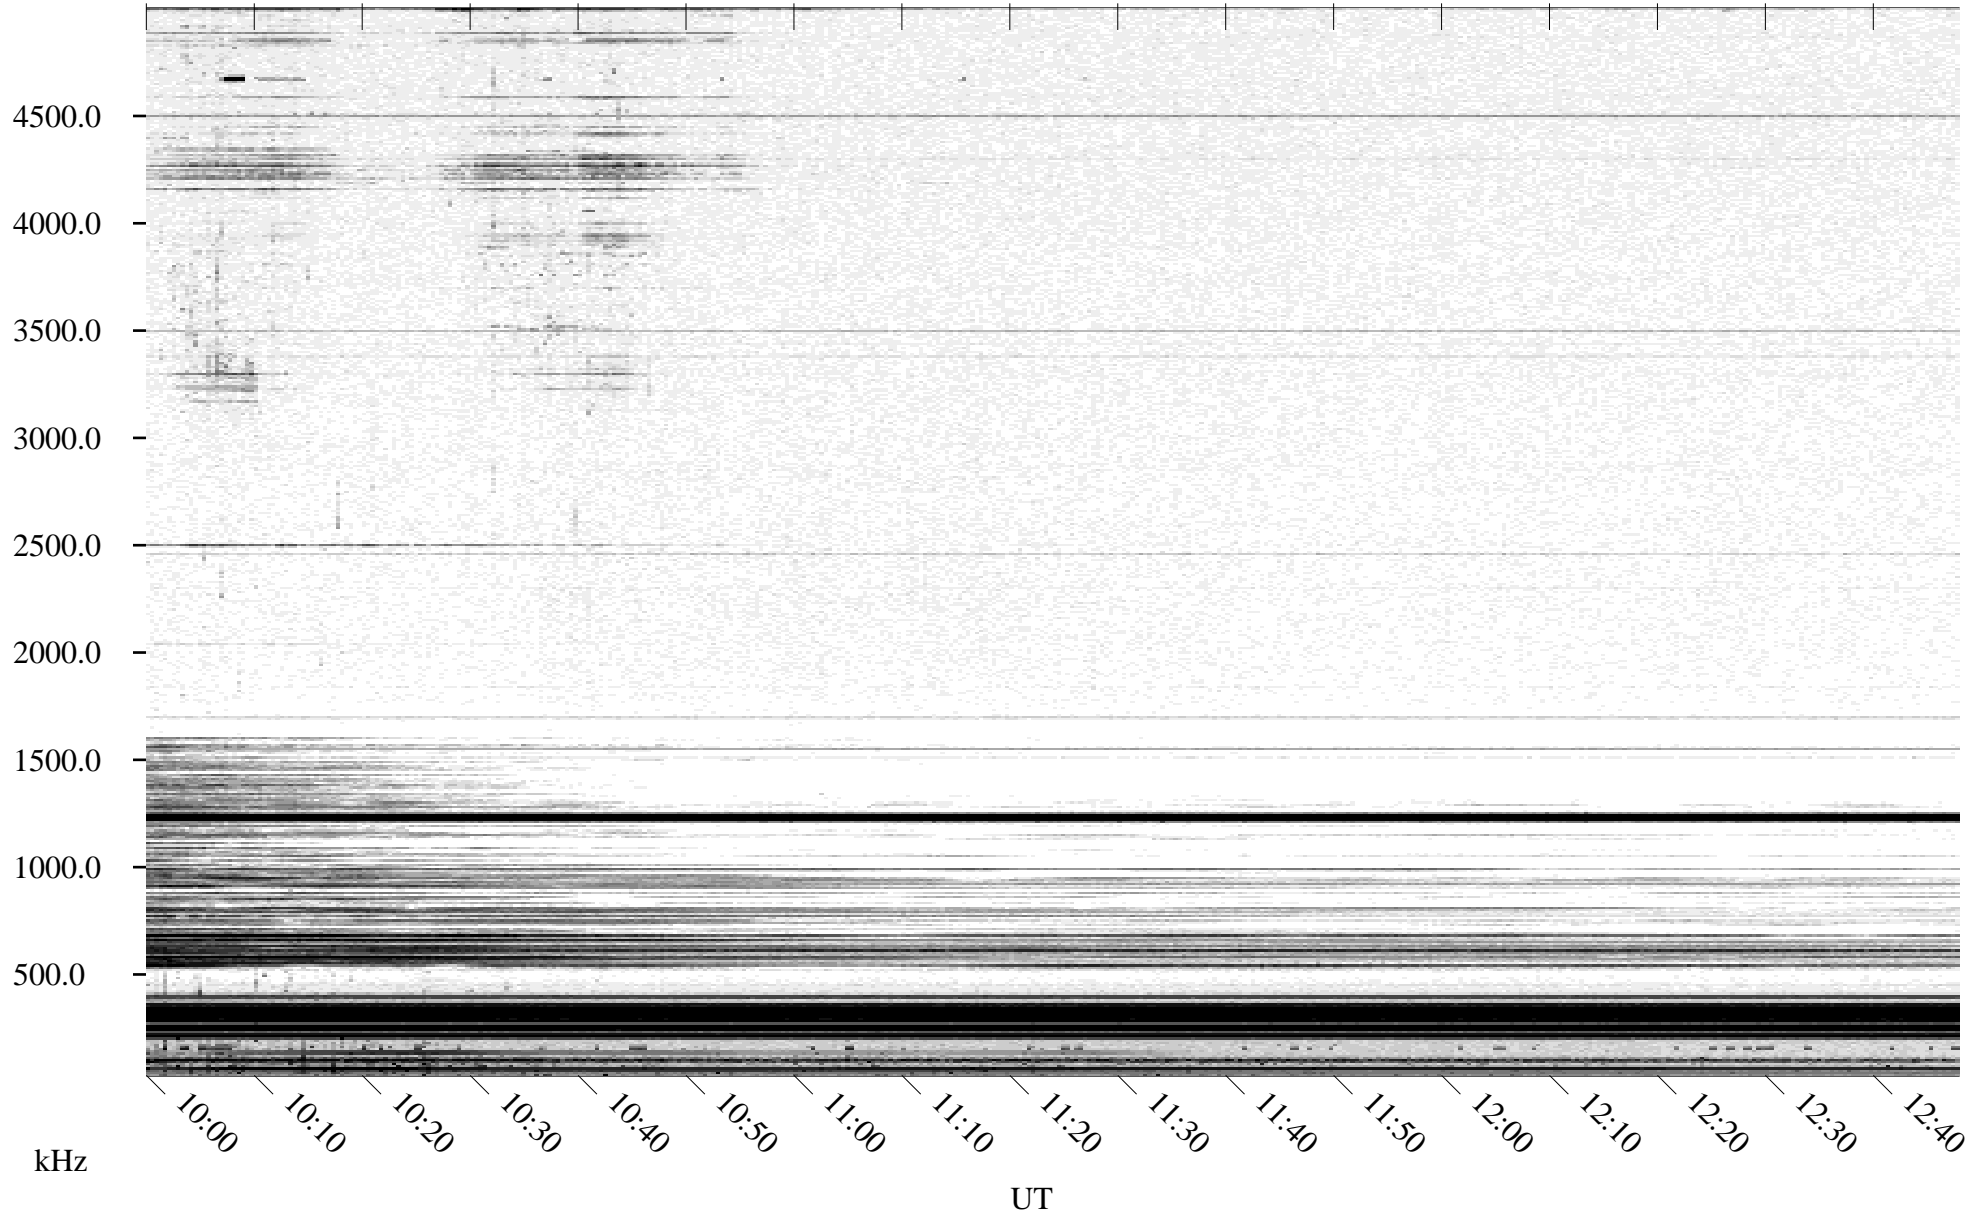

# 05/14/1996 Churchill, Manitoba

Linear Scale Black = 161 White = 15

ch96134l.r00m max\_12

Page 4

# 05/14/1996 Churchill, Manitoba

Linear Scale    Black = 161    White = 15

ch96134l.r00m max\_12

Page 5

# 05/14/1996 Churchill, Manitoba

Linear Scale    Black = 161    White = 15

ch96134l.r00m max\_12

Page 6

# 05/14/1996 Churchill, Manitoba

Linear Scale

Black = 161

White = 15

ch96134l.r00m max\_12

Page 7