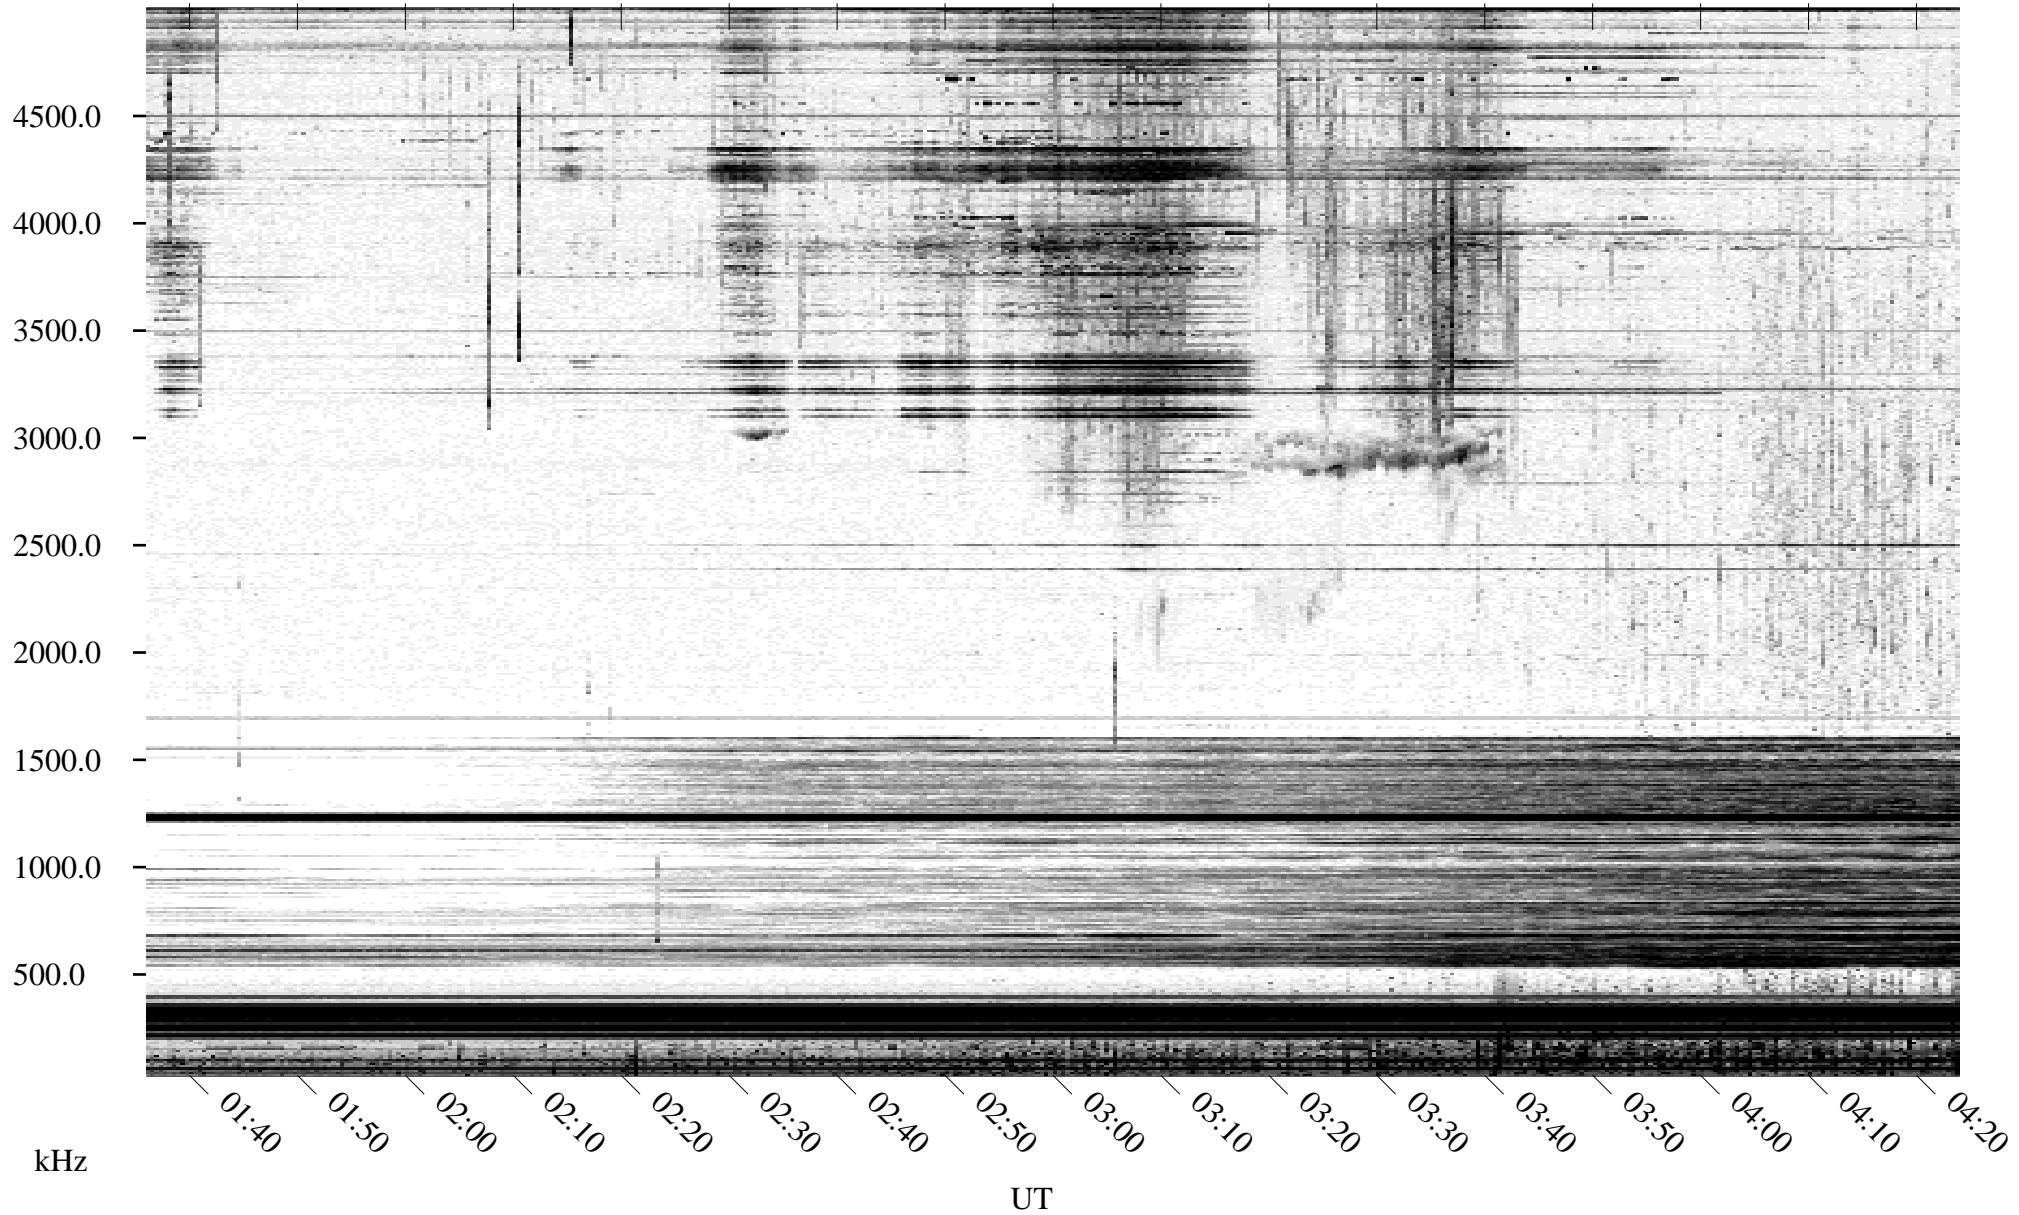

# 05/13/1996 Churchill, Manitoba

Linear Scale    Black = 161    White = 15

ch96134l.r00m max\_12

Page 1

# 05/13/1996 Churchill, Manitoba

Linear Scale    Black = 161    White = 15

ch96134l.r00m max\_12

Page 2

# 05/14/1996 Churchill, Manitoba

Linear Scale    Black = 161    White = 15

ch96134l.r00m max\_12

Page 3

# 05/14/1996 Churchill, Manitoba

Linear Scale Black = 161 White = 15

ch96134l.r00m max\_12

Page 4