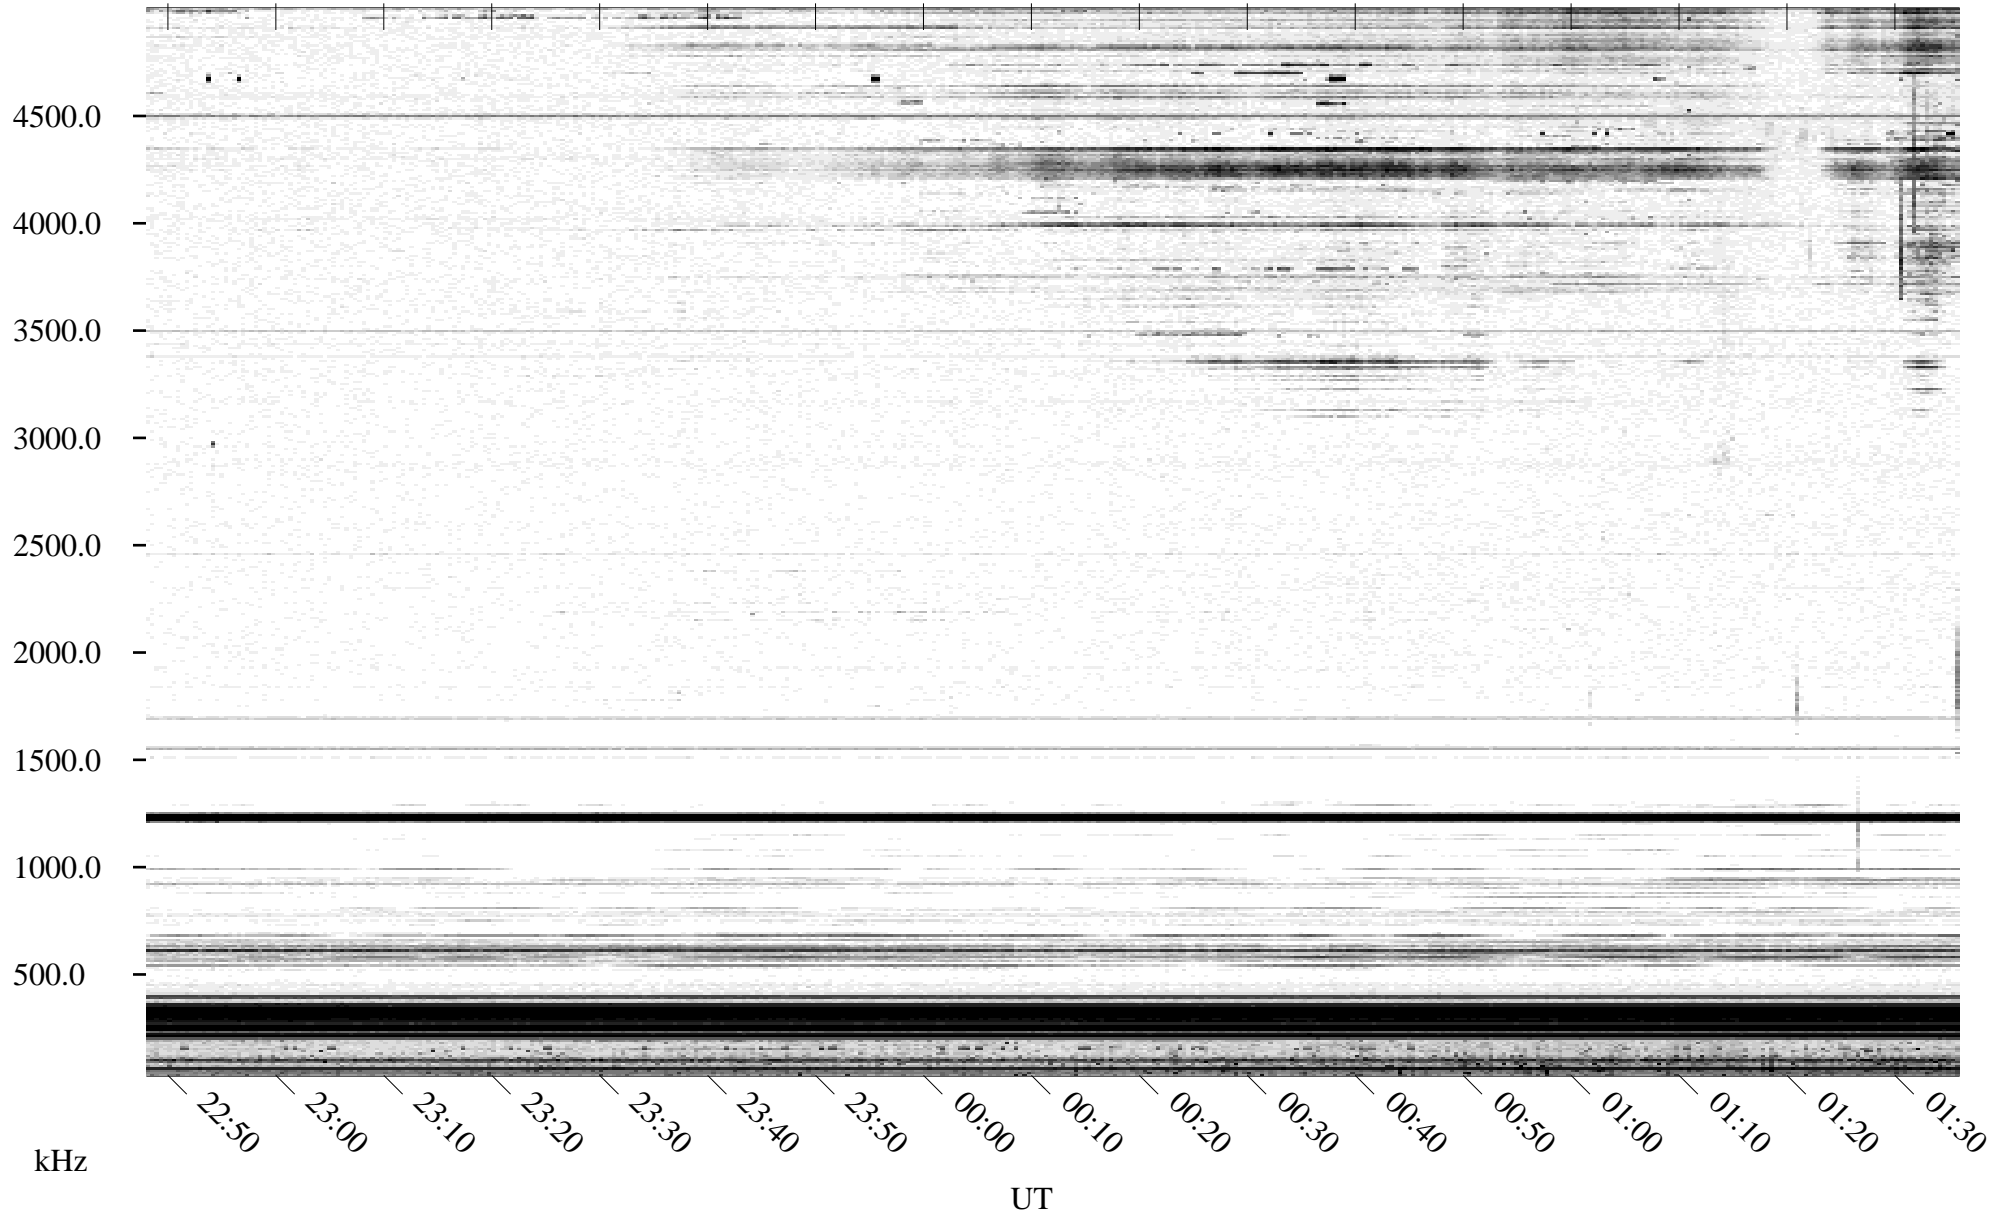

# 05/13/1996 Churchill, Manitoba

Linear Scale    Black = 161    White = 15

ch96134l.r00m max\_12

Page 1

# 05/13/1996 Churchill, Manitoba

Linear Scale    Black = 161    White = 15

ch96134l.r00m max\_12

Page 2

# 05/14/1996 Churchill, Manitoba

Linear Scale    Black = 161    White = 15

ch96134l.r00m max\_12

Page 3

# 05/14/1996 Churchill, Manitoba

Linear Scale Black = 161 White = 15

ch96134l.r00m max\_12

Page 4