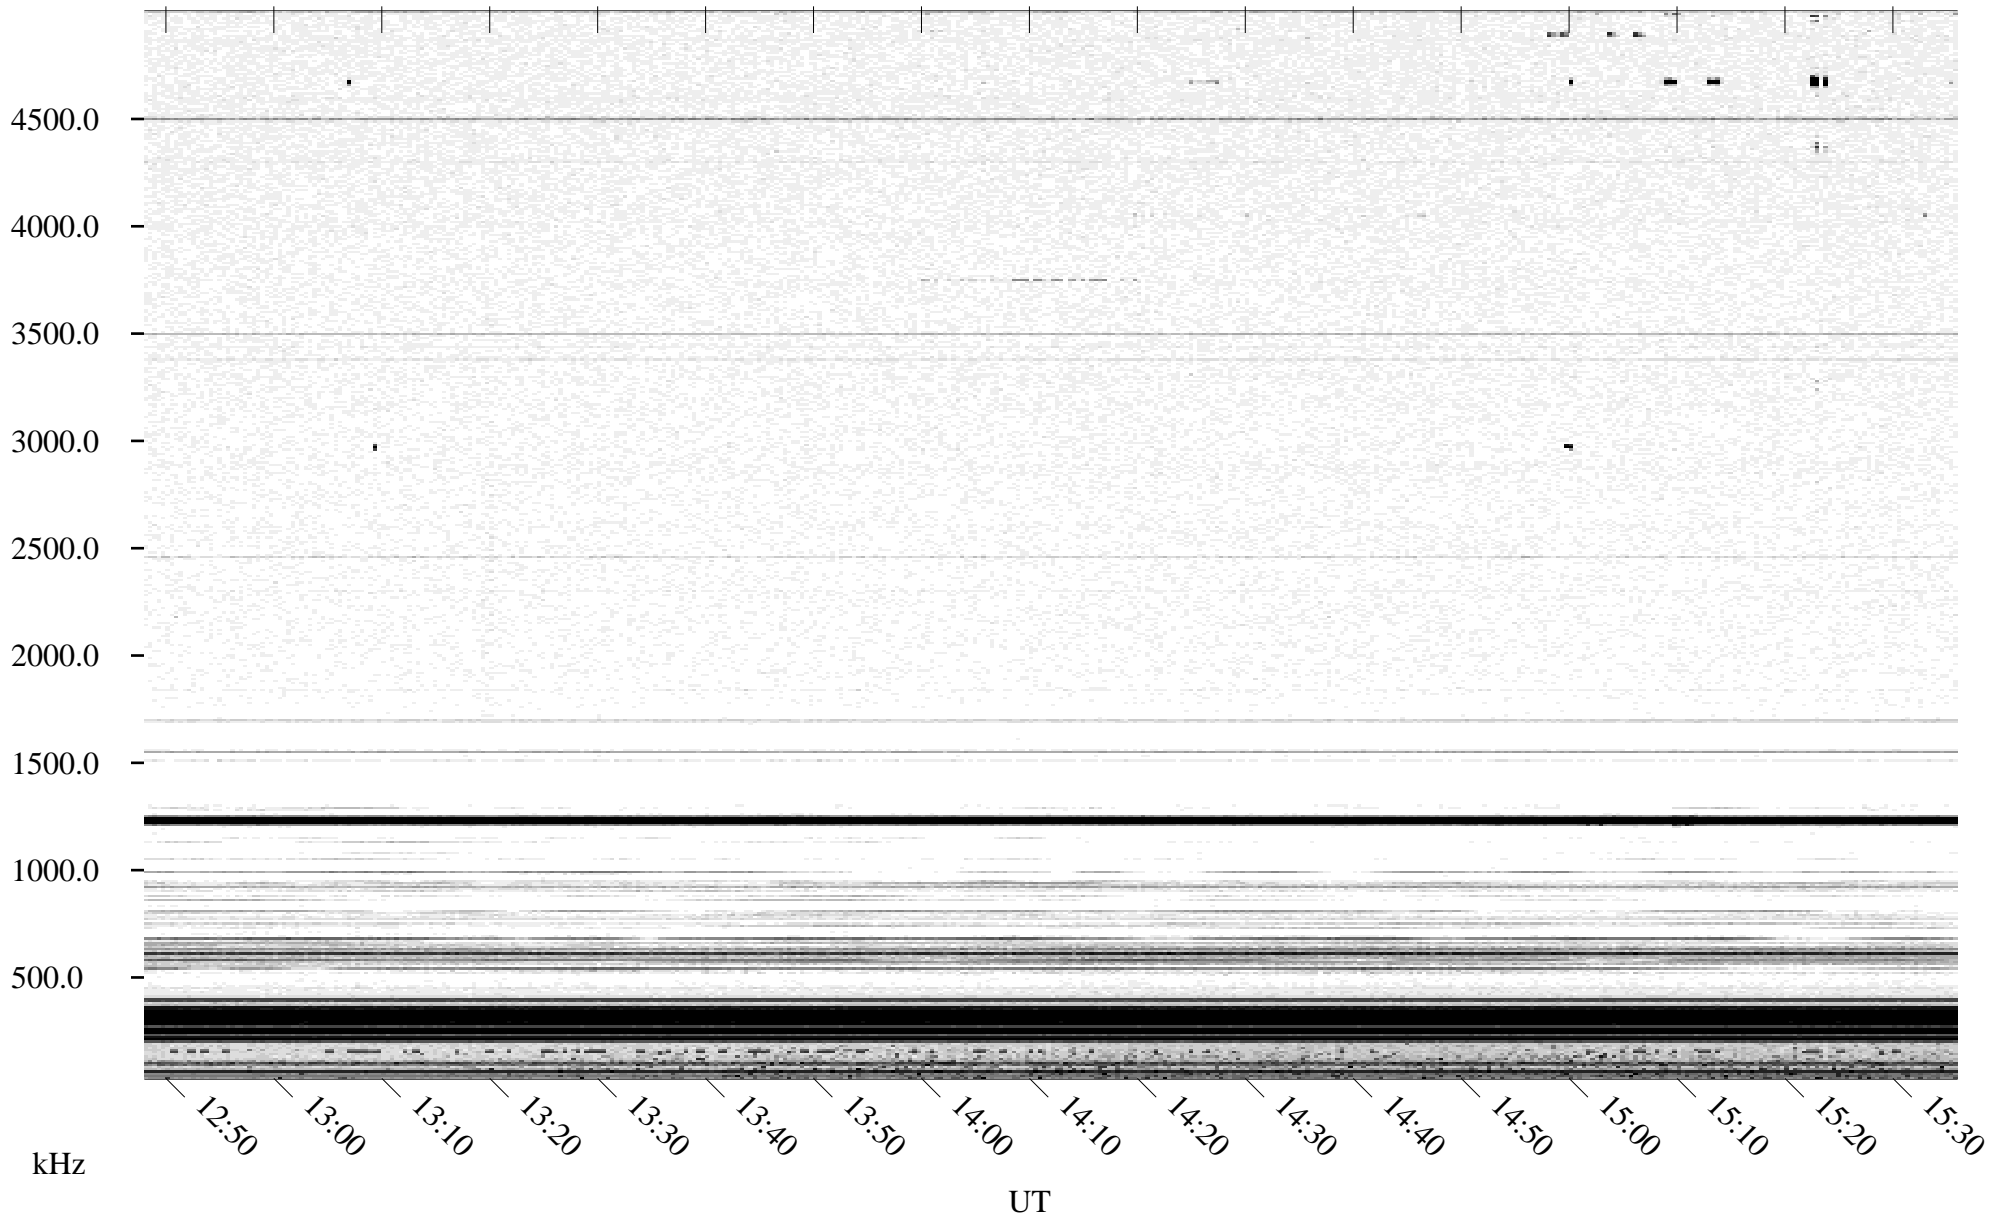

# 05/14/1996 Churchill, Manitoba

Linear Scale    Black = 161    White = 15

ch96134l.r00m max\_12

Page 5

# 05/14/1996 Churchill, Manitoba

Linear Scale    Black = 161    White = 15

ch96134l.r00m max\_12

Page 6

# 05/14/1996 Churchill, Manitoba

Linear Scale

Black = 161

White = 15

ch96134l.r00m max\_12

Page 7

# 05/14/1996 Churchill, Manitoba

Linear Scale Black = 161 White = 15

ch96134l.r00m max\_12

Page 8