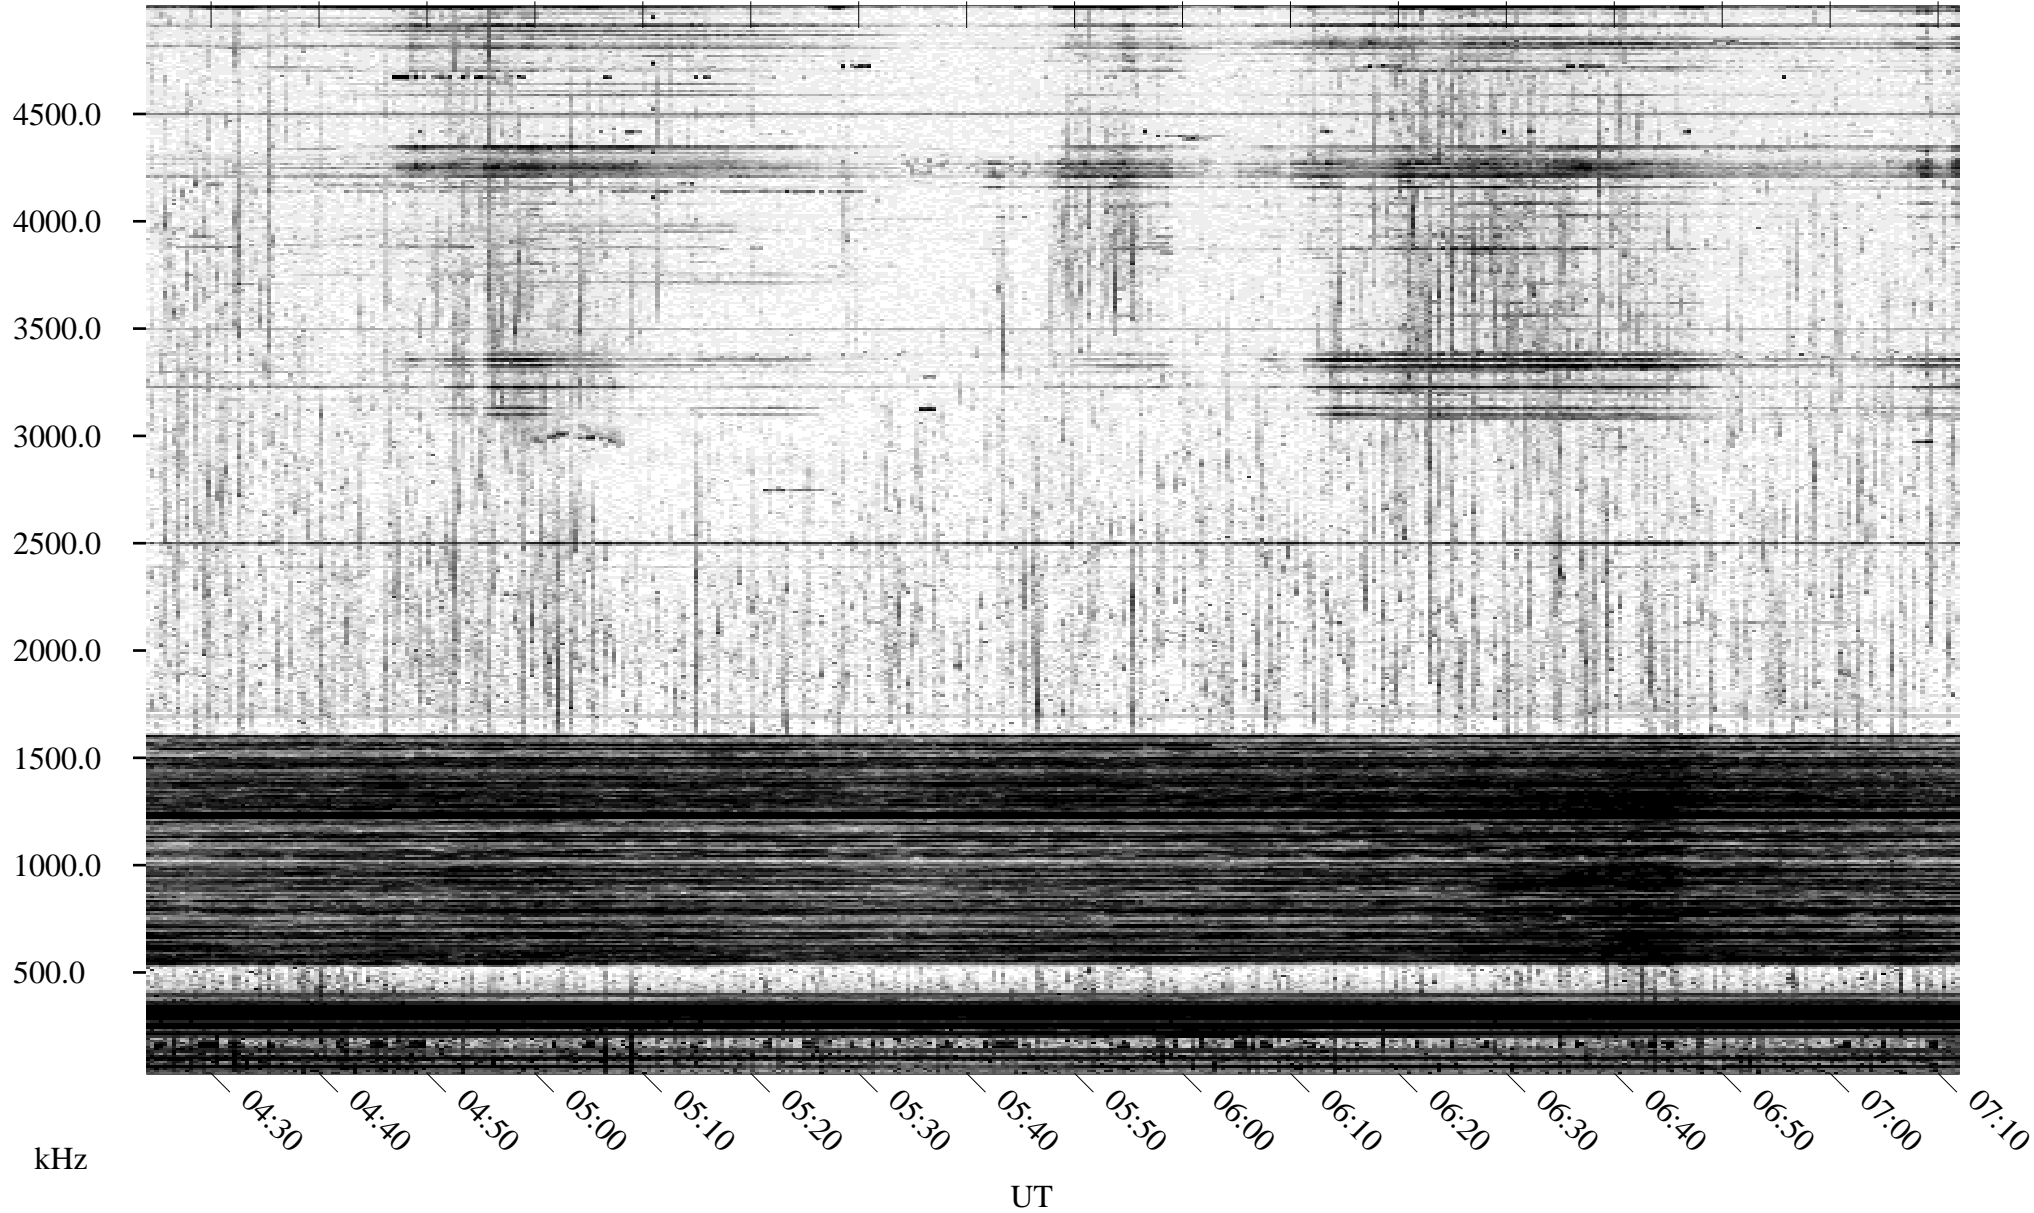

# 05/13/1996 Churchill, Manitoba

Linear Scale    Black = 161    White = 15

ch96134l.r00m max\_12

Page 1

# 05/13/1996 Churchill, Manitoba

Linear Scale    Black = 161    White = 15

ch96134l.r00m max\_12

Page 2

# 05/14/1996 Churchill, Manitoba

Linear Scale    Black = 161    White = 15

ch96134l.r00m max\_12

Page 3

# 05/14/1996 Churchill, Manitoba

Linear Scale Black = 161 White = 15

ch96134l.r00m max\_12

Page 4