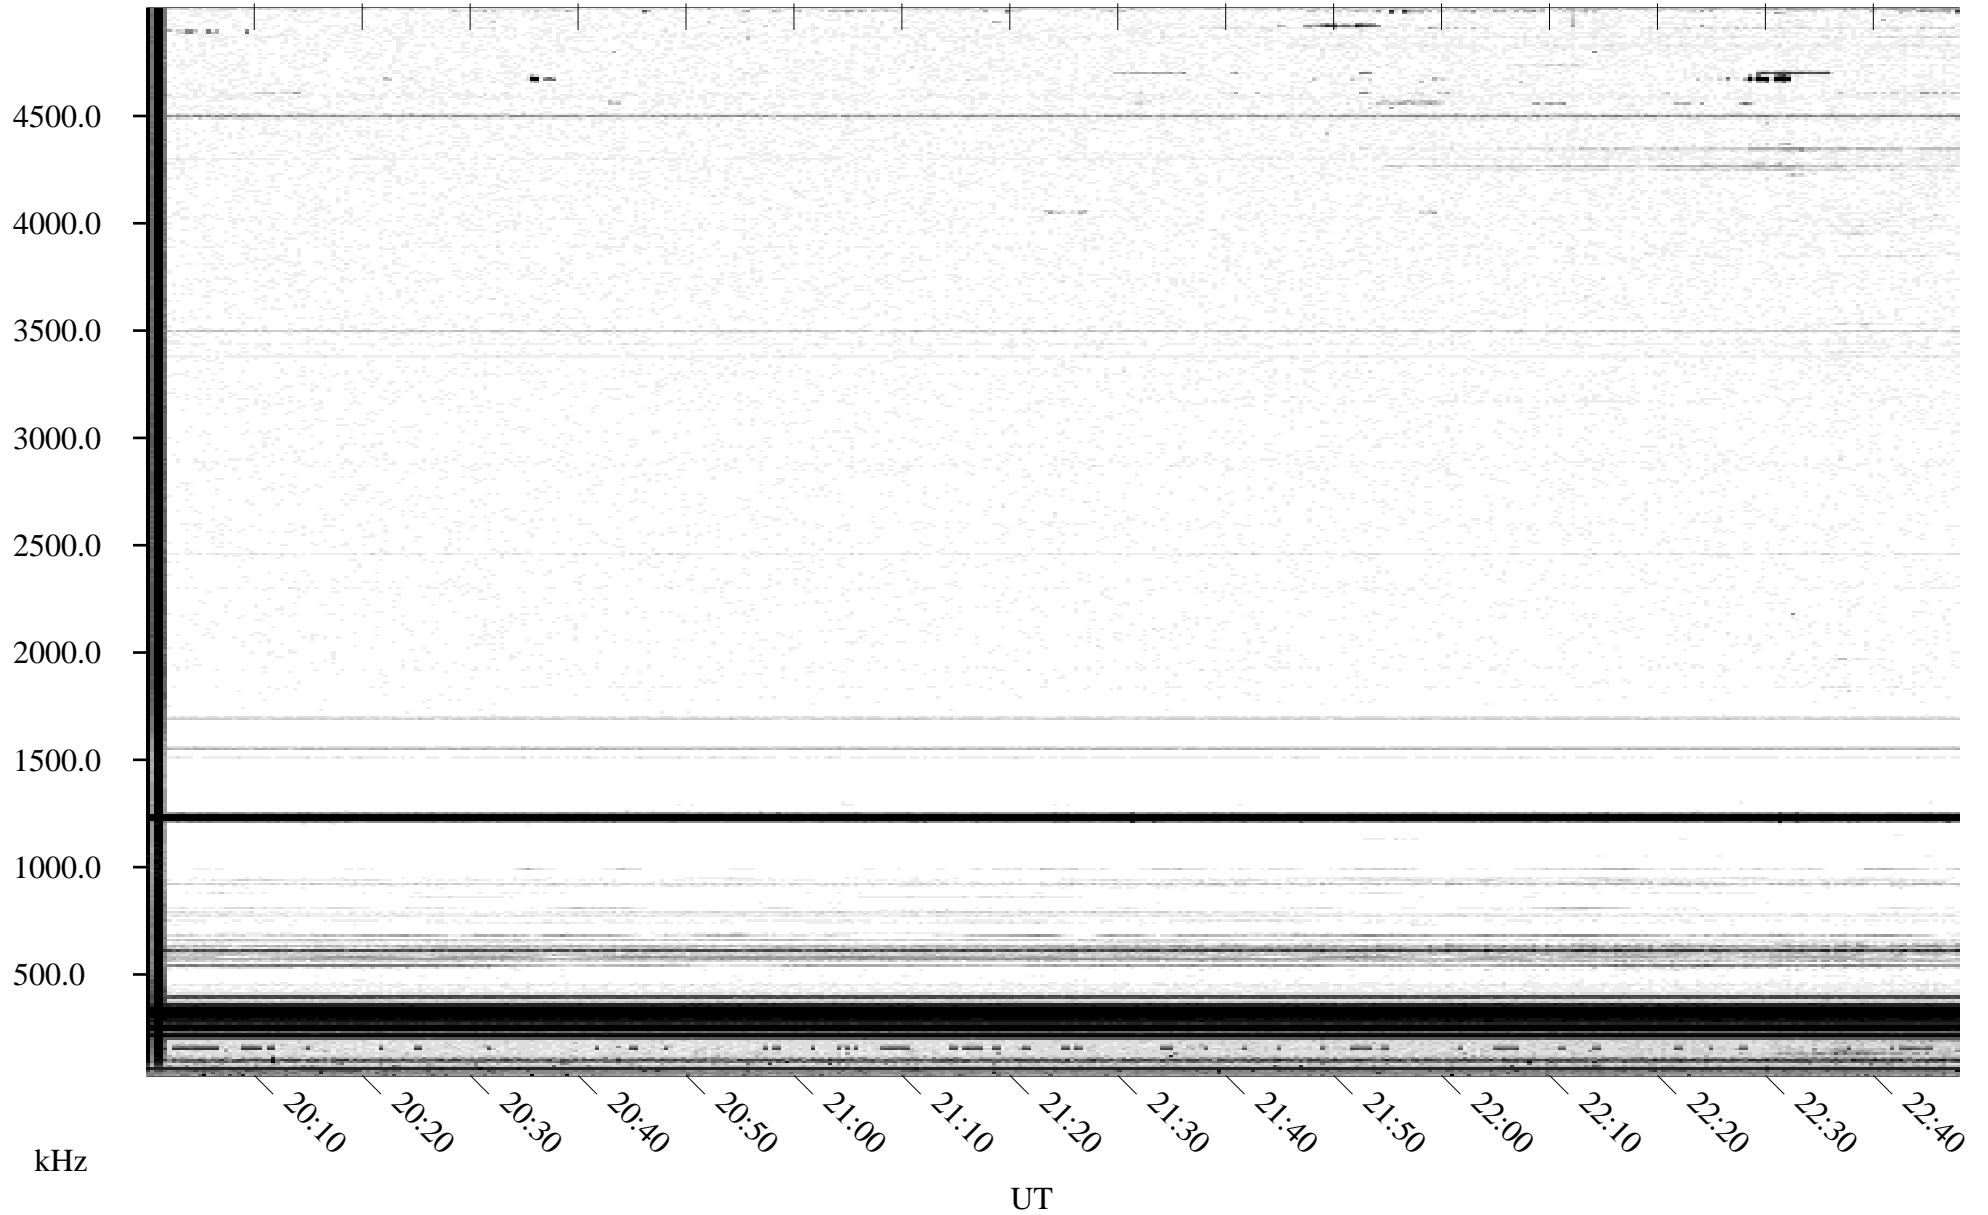

# 05/13/1996 Churchill, Manitoba

Linear Scale    Black = 161    White = 15

ch96134l.r00m max\_12

Page 1

# 05/13/1996 Churchill, Manitoba

Linear Scale    Black = 161    White = 15

ch96134l.r00m max\_12

Page 2

# 05/14/1996 Churchill, Manitoba

Linear Scale    Black = 161    White = 15

ch96134l.r00m max\_12

Page 3

# 05/14/1996 Churchill, Manitoba

Linear Scale Black = 161 White = 15

ch96134l.r00m max\_12

Page 4