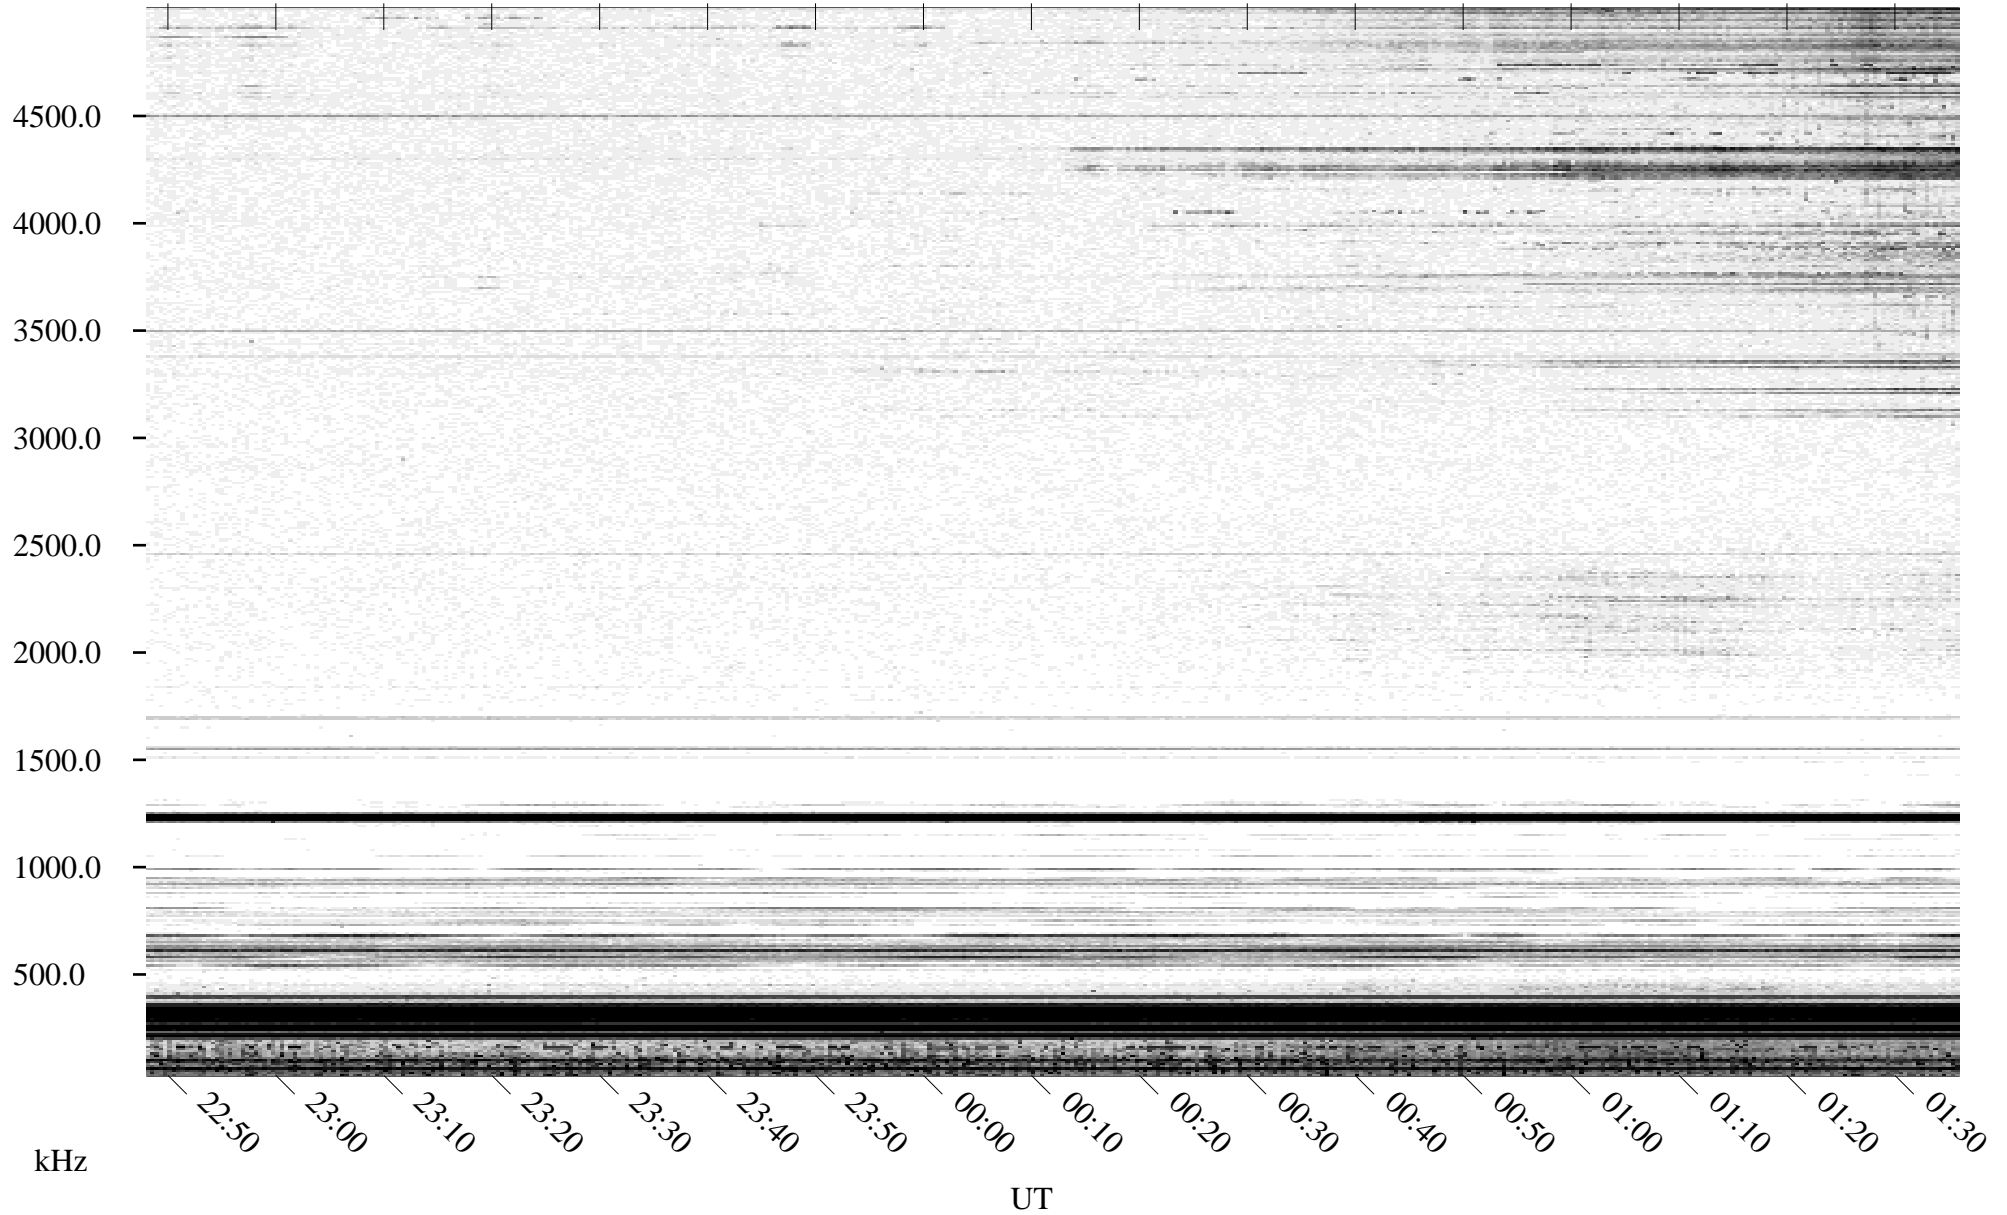

# 05/14/1996 Churchill, Manitoba

Linear Scale    Black = 161    White = 15

ch96135l.r00m max\_12

Page 1

# 05/14/1996 Churchill, Manitoba

Linear Scale    Black = 161    White = 15

ch961351.r00m max\_12

Page 2

# 05/15/1996 Churchill, Manitoba

Linear Scale    Black = 161    White = 15

ch96135l.r00m max\_12

Page 3

# 05/15/1996 Churchill, Manitoba

Linear Scale    Black = 161    White = 15

ch961351.r00m max\_12

Page 4