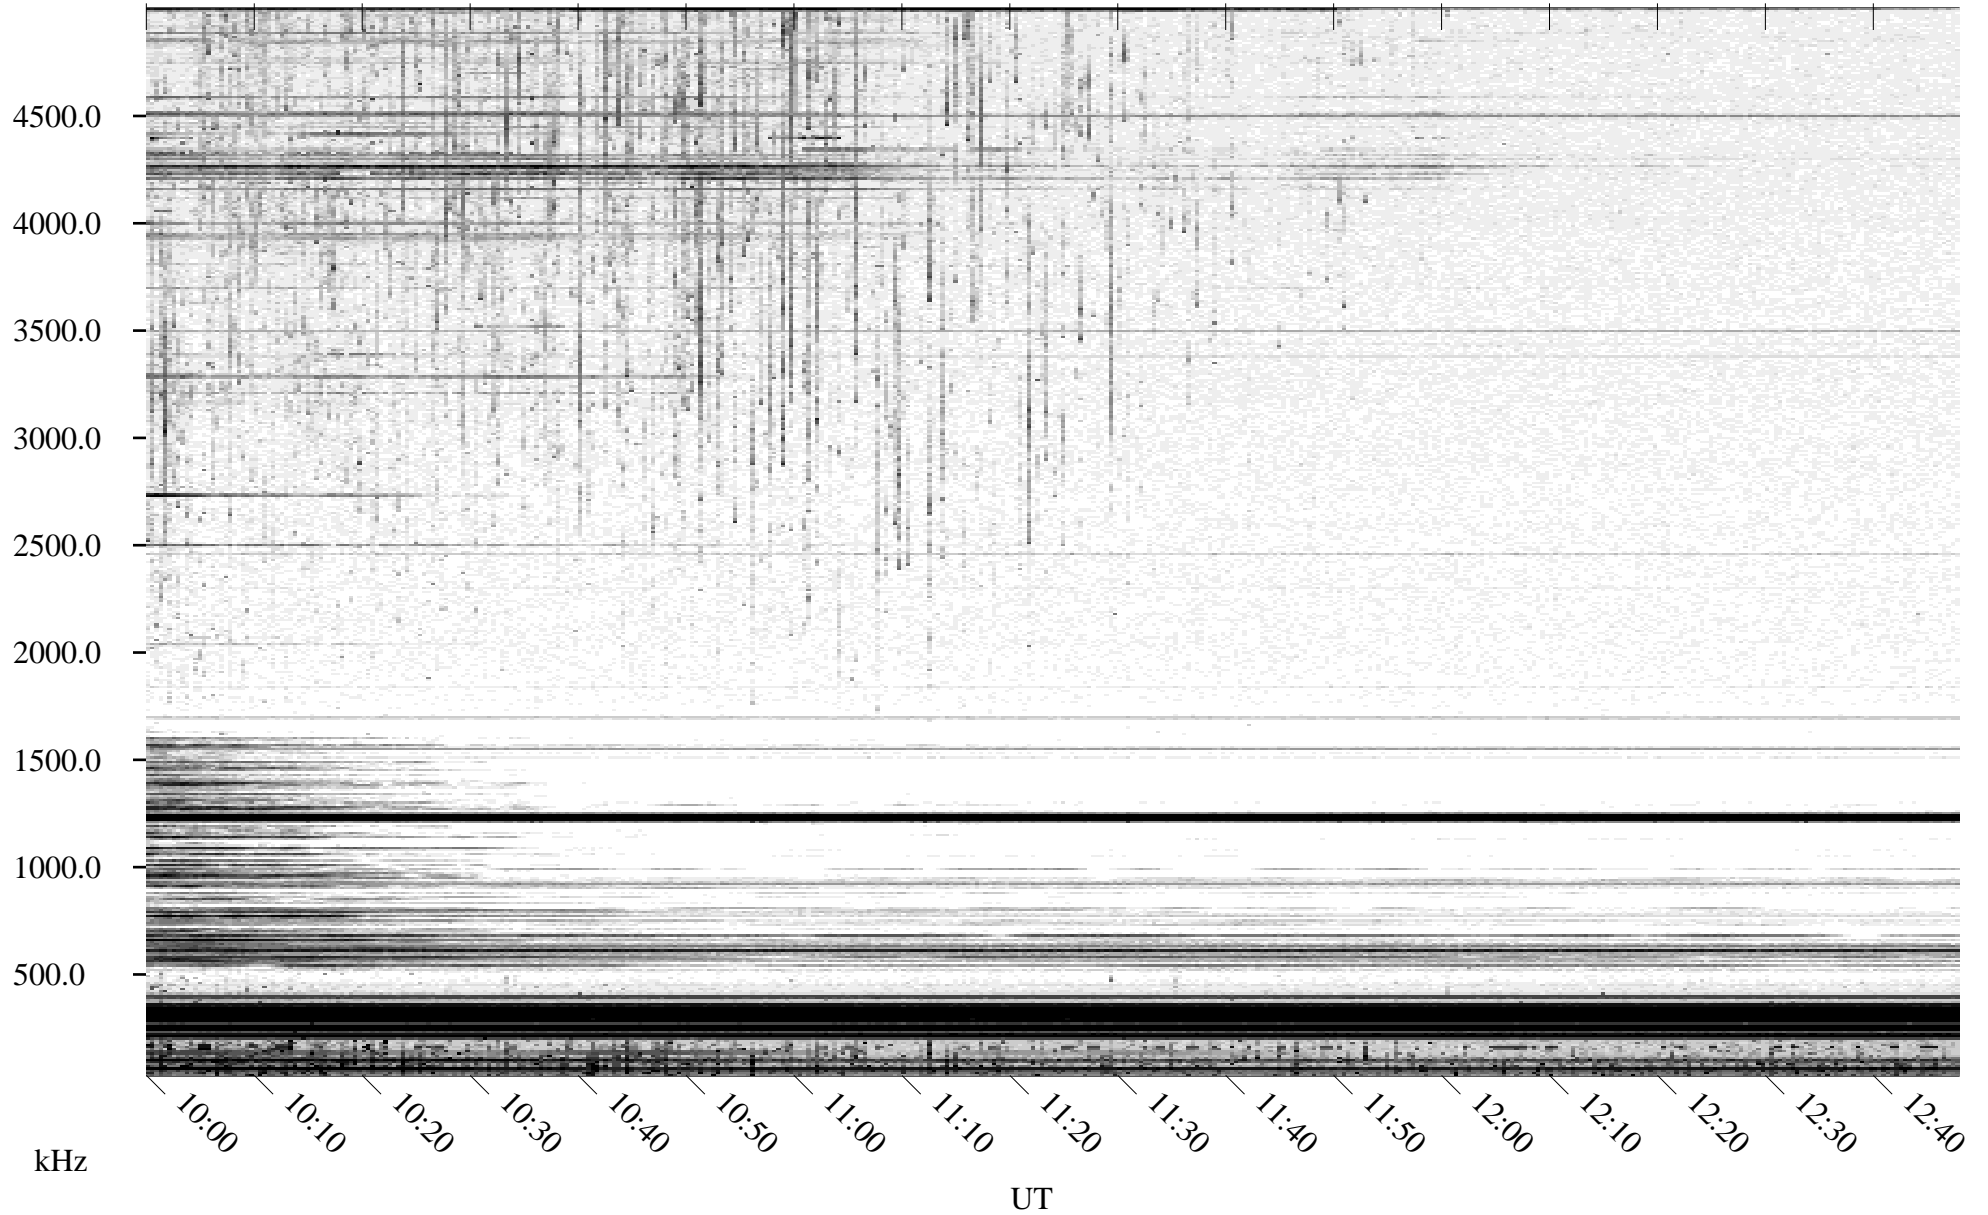

# 05/15/1996 Churchill, Manitoba

Linear Scale    Black = 161    White = 15

ch961351.r00m max\_12

Page 4

# 05/15/1996 Churchill, Manitoba

Linear Scale    Black = 161    White = 15

ch961351.r00m max\_12

Page 5

# 05/15/1996 Churchill, Manitoba

Linear Scale    Black = 161    White = 15

ch96135l.r00m max\_12

Page 6

# 05/15/1996 Churchill, Manitoba

Linear Scale    Black = 161    White = 15

ch96135l.r00m max\_12

Page 7