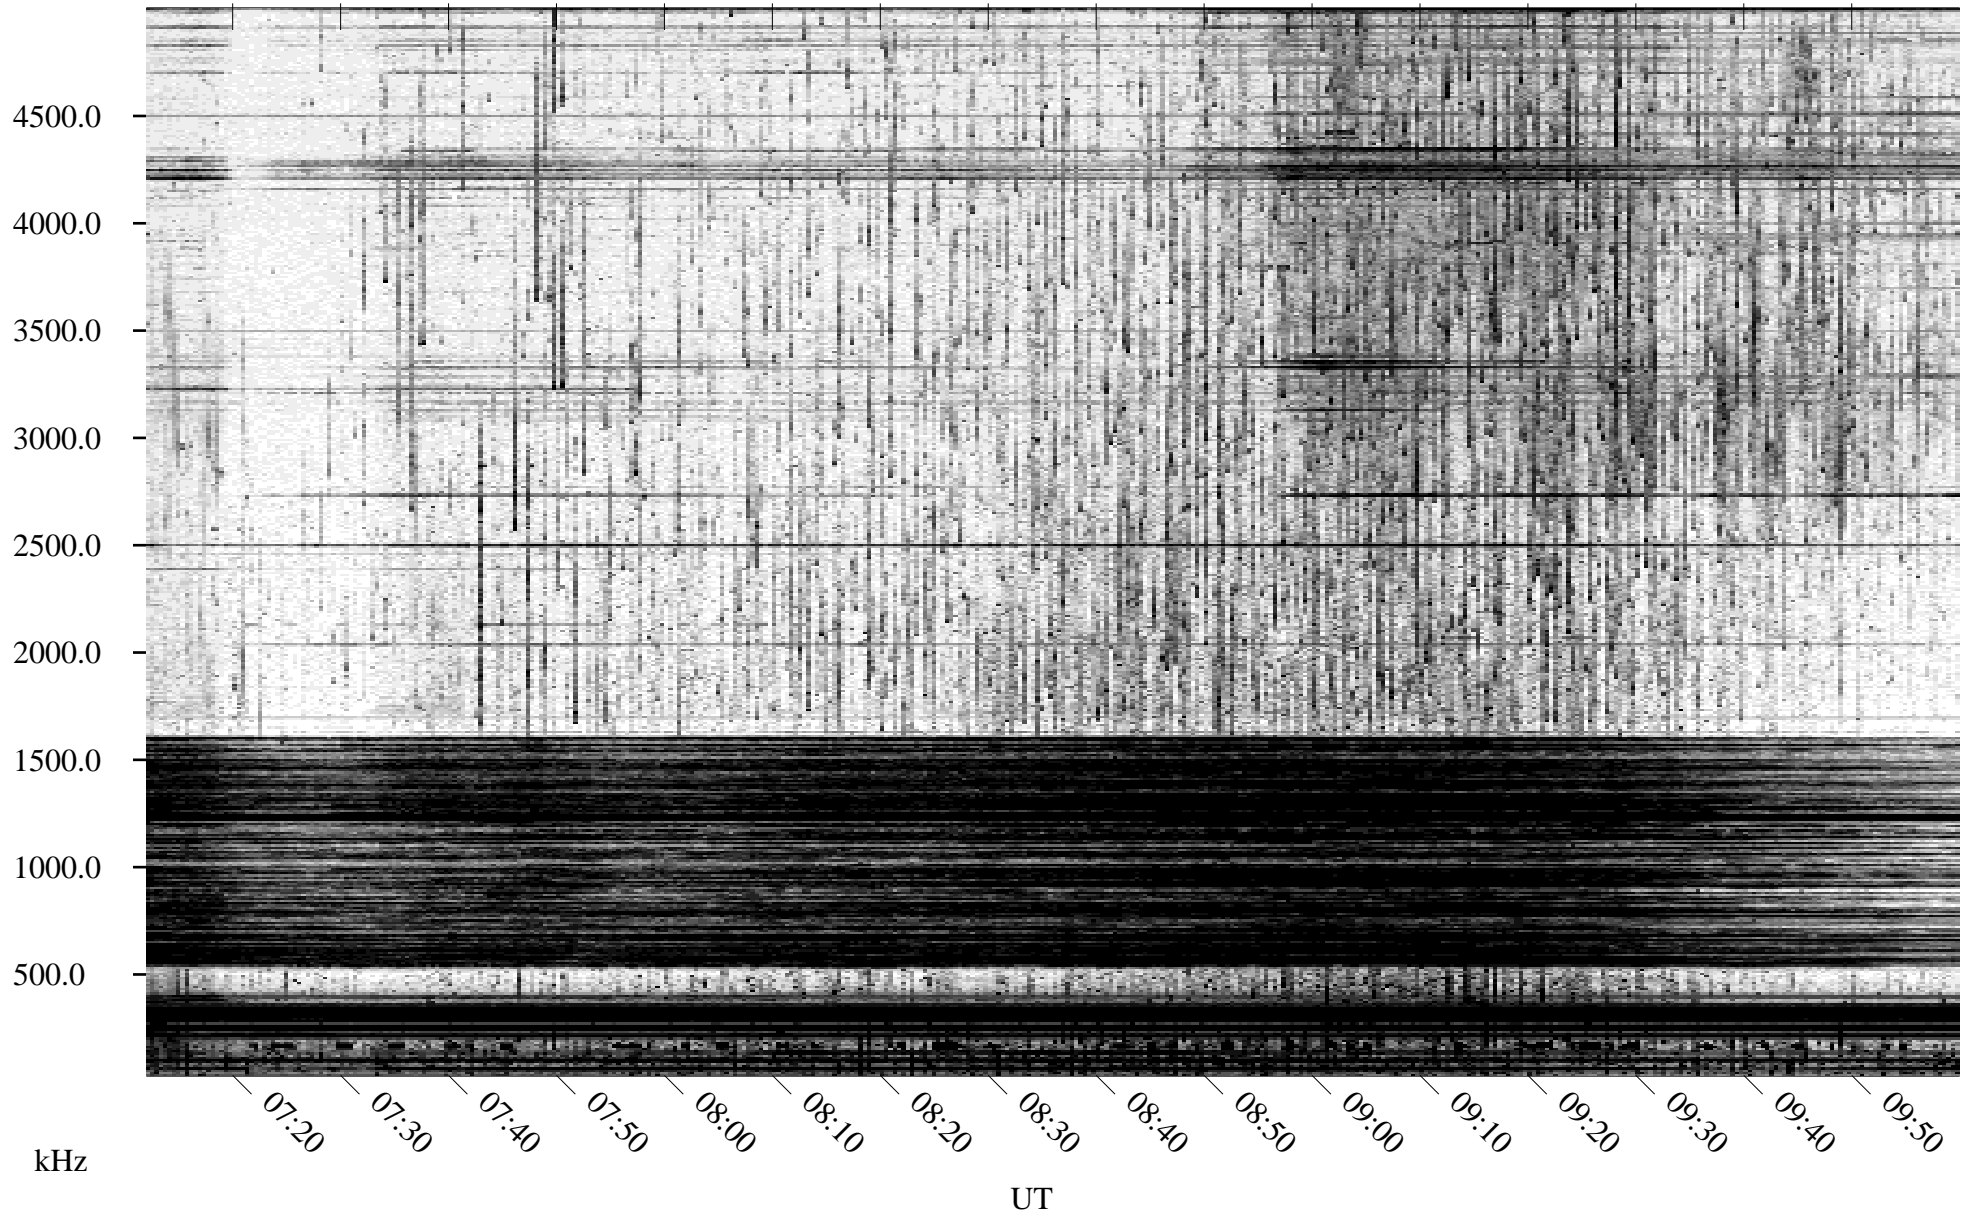

# 05/15/1996 Churchill, Manitoba

Linear Scale    Black = 161    White = 15

ch961351.r00m max\_12

Page 4

# 05/15/1996 Churchill, Manitoba

Linear Scale    Black = 161    White = 15

ch961351.r00m max\_12

Page 5