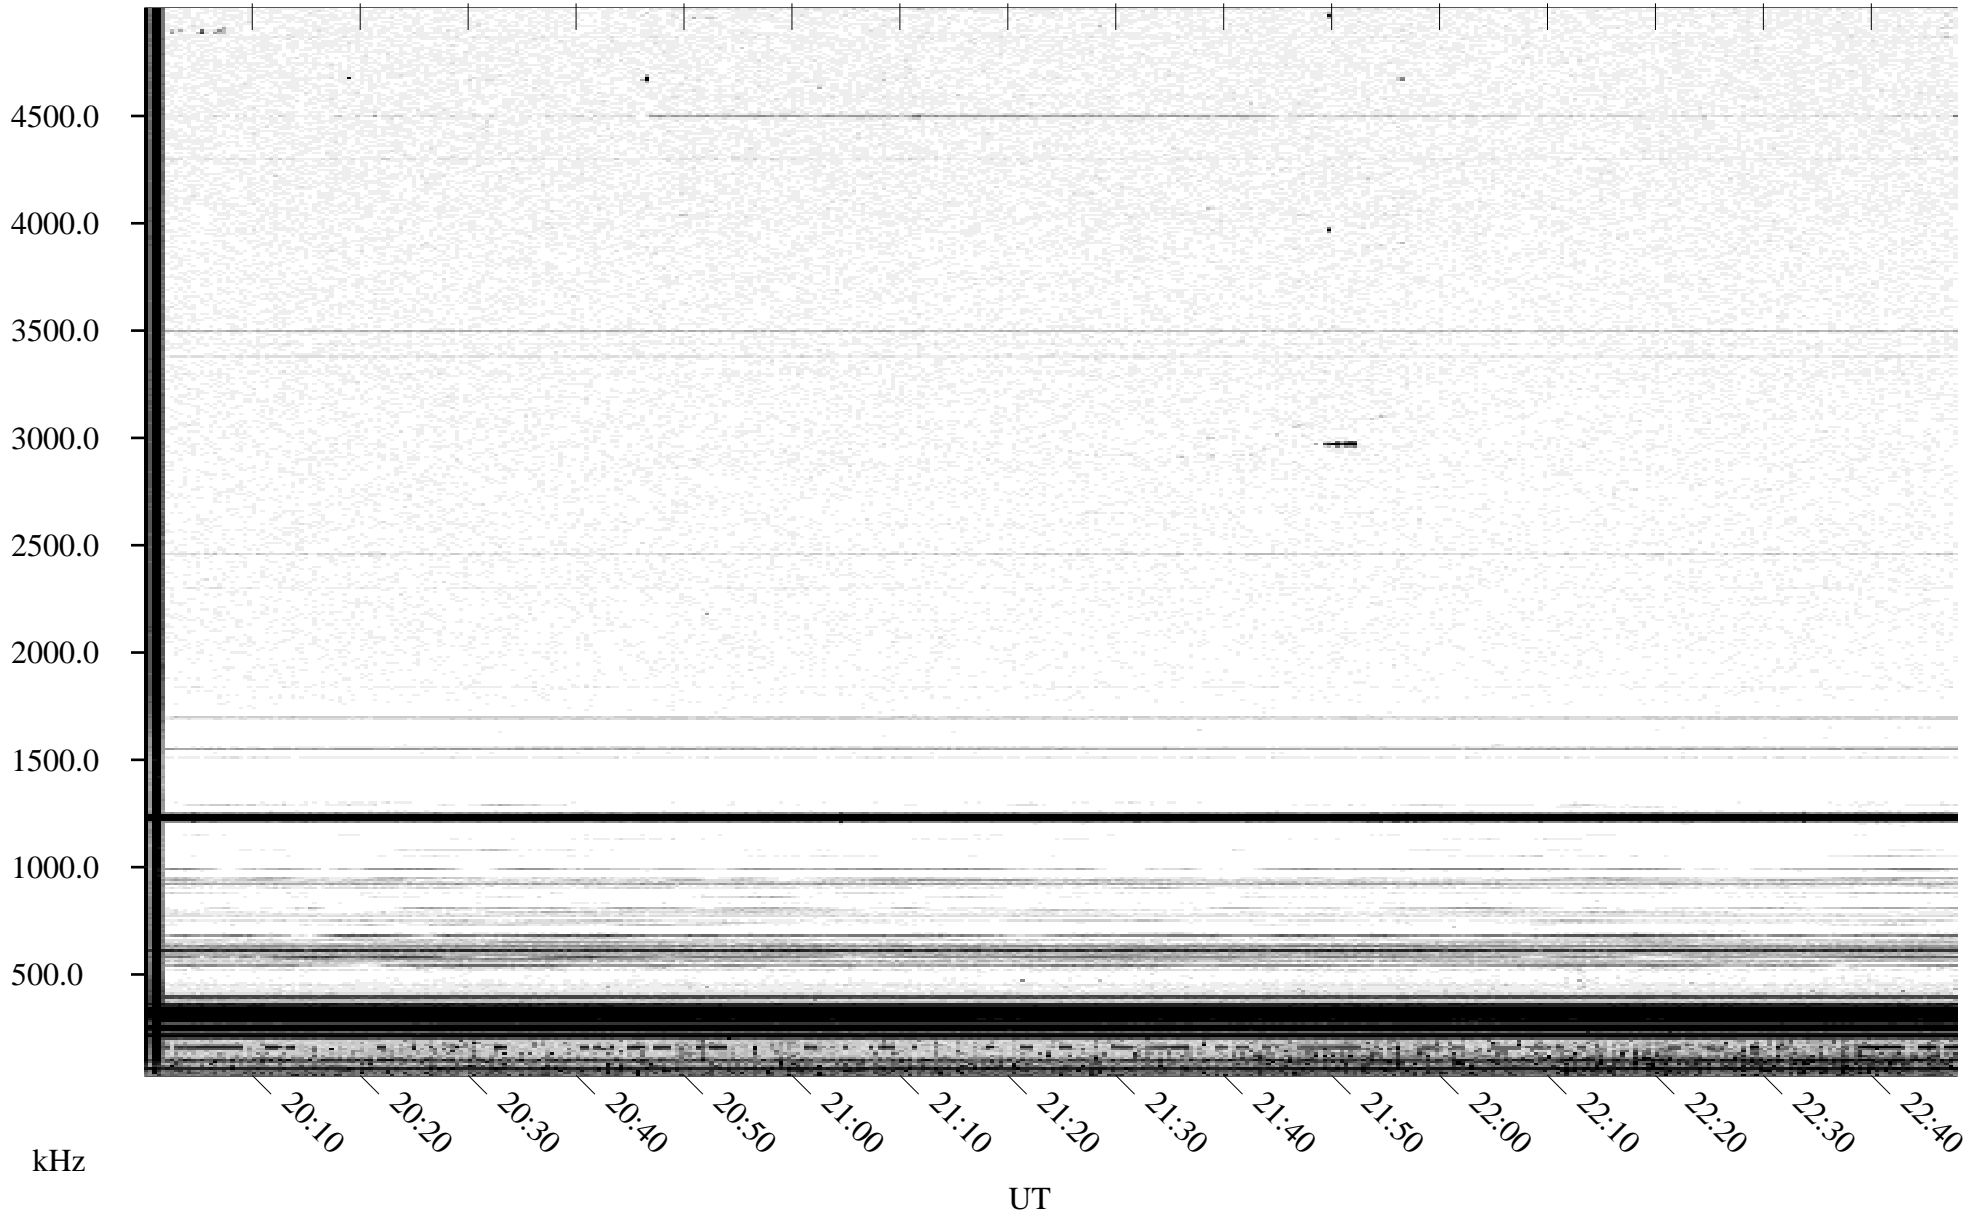

# 05/14/1996 Churchill, Manitoba

Linear Scale    Black = 161    White = 15

ch96135l.r00m max\_12

Page 1

# 05/14/1996 Churchill, Manitoba

Linear Scale    Black = 161    White = 15

ch961351.r00m max\_12

Page 2

# 05/15/1996 Churchill, Manitoba

Linear Scale    Black = 161    White = 15

ch96135l.r00m max\_12

Page 3

# 05/15/1996 Churchill, Manitoba

Linear Scale    Black = 161    White = 15

ch961351.r00m max\_12

Page 4