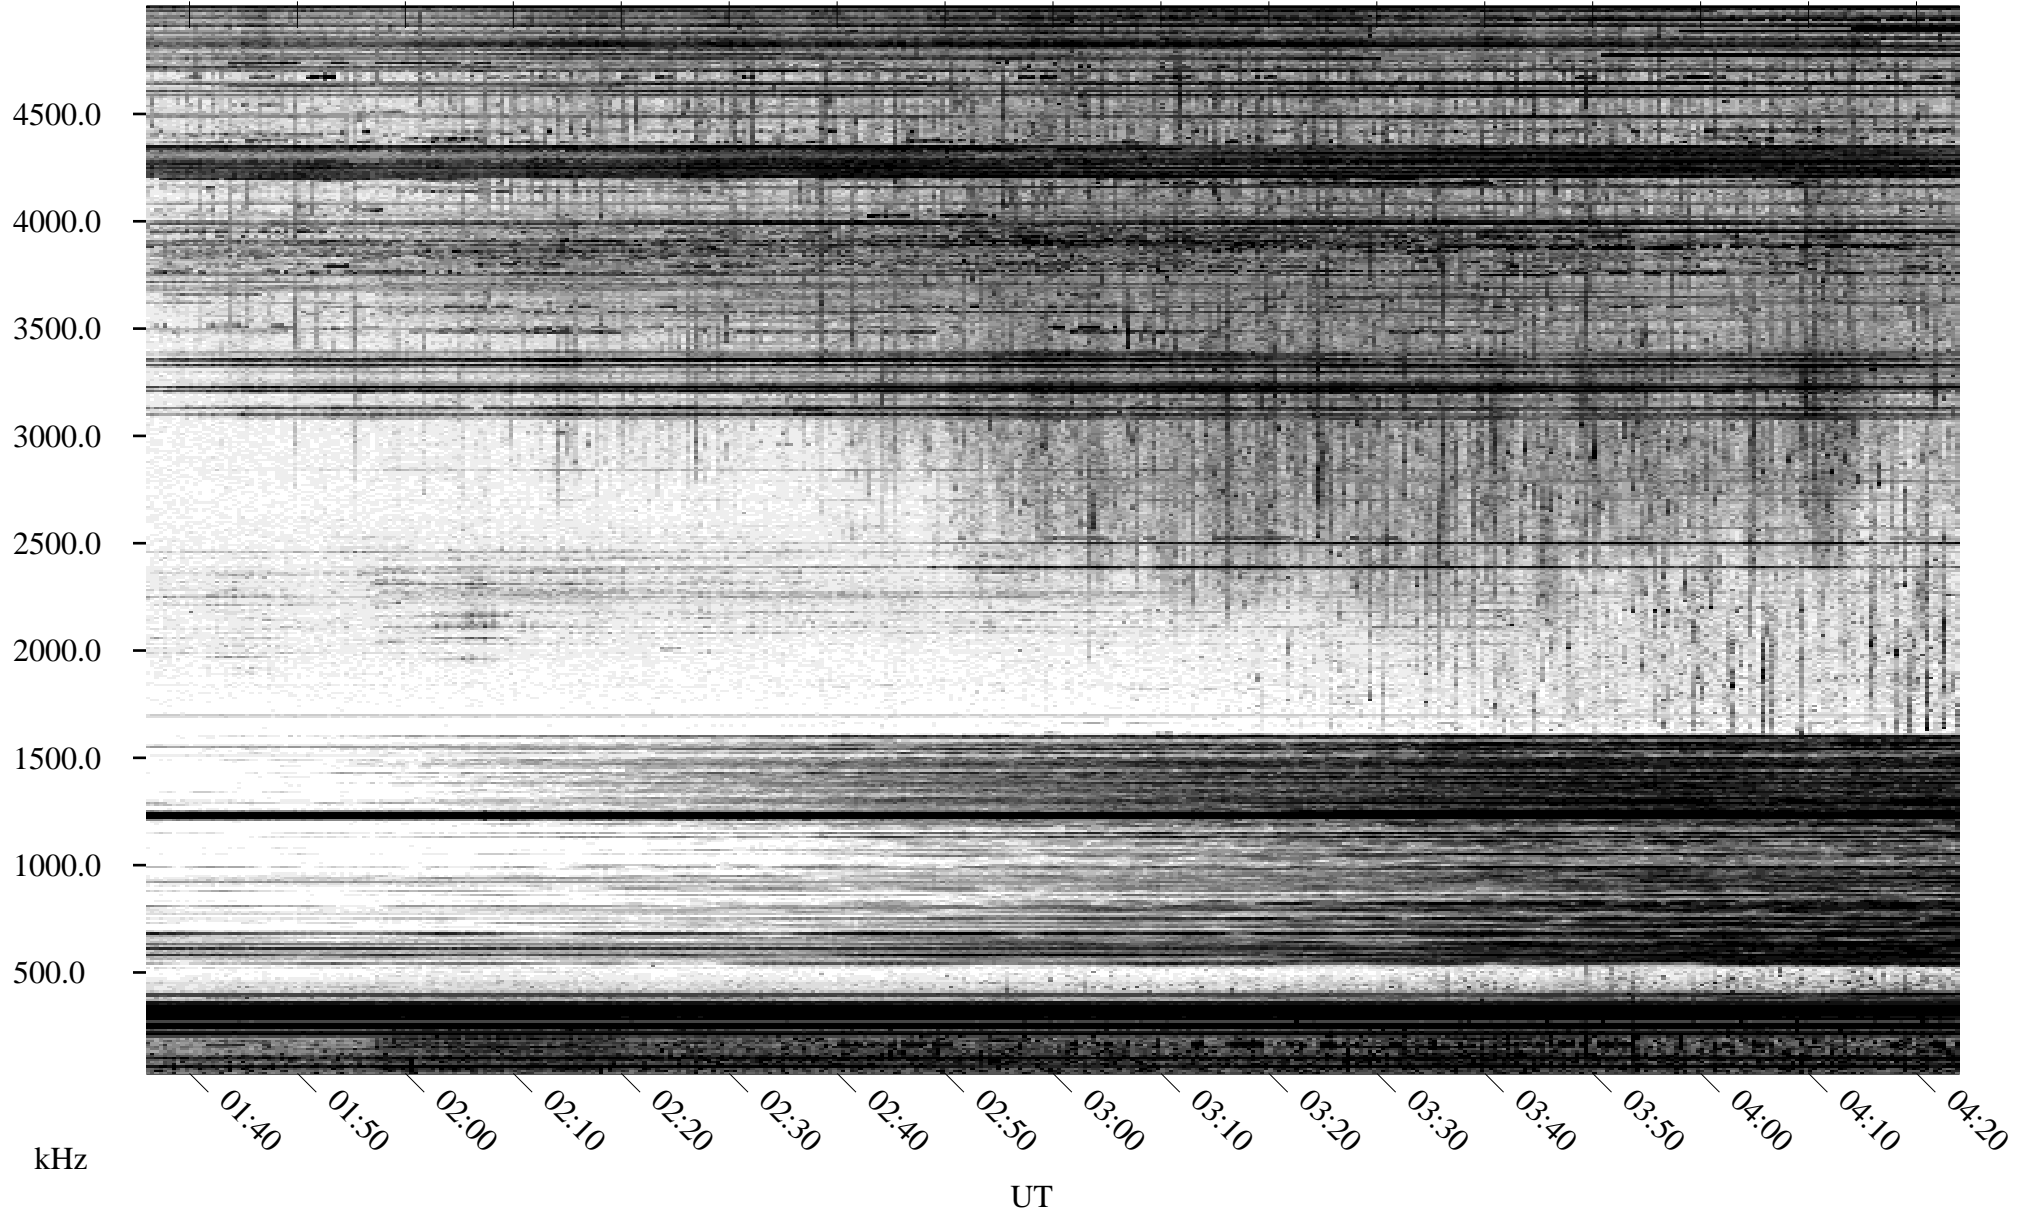

# 05/14/1996 Churchill, Manitoba

Linear Scale    Black = 161    White = 15

ch96135l.r00m max\_12

Page 1

# 05/14/1996 Churchill, Manitoba

Linear Scale    Black = 161    White = 15

ch961351.r00m max\_12

Page 2

# 05/15/1996 Churchill, Manitoba

Linear Scale    Black = 161    White = 15

ch96135l.r00m max\_12

Page 3

# 05/15/1996 Churchill, Manitoba

Linear Scale    Black = 161    White = 15

ch961351.r00m max\_12

Page 4