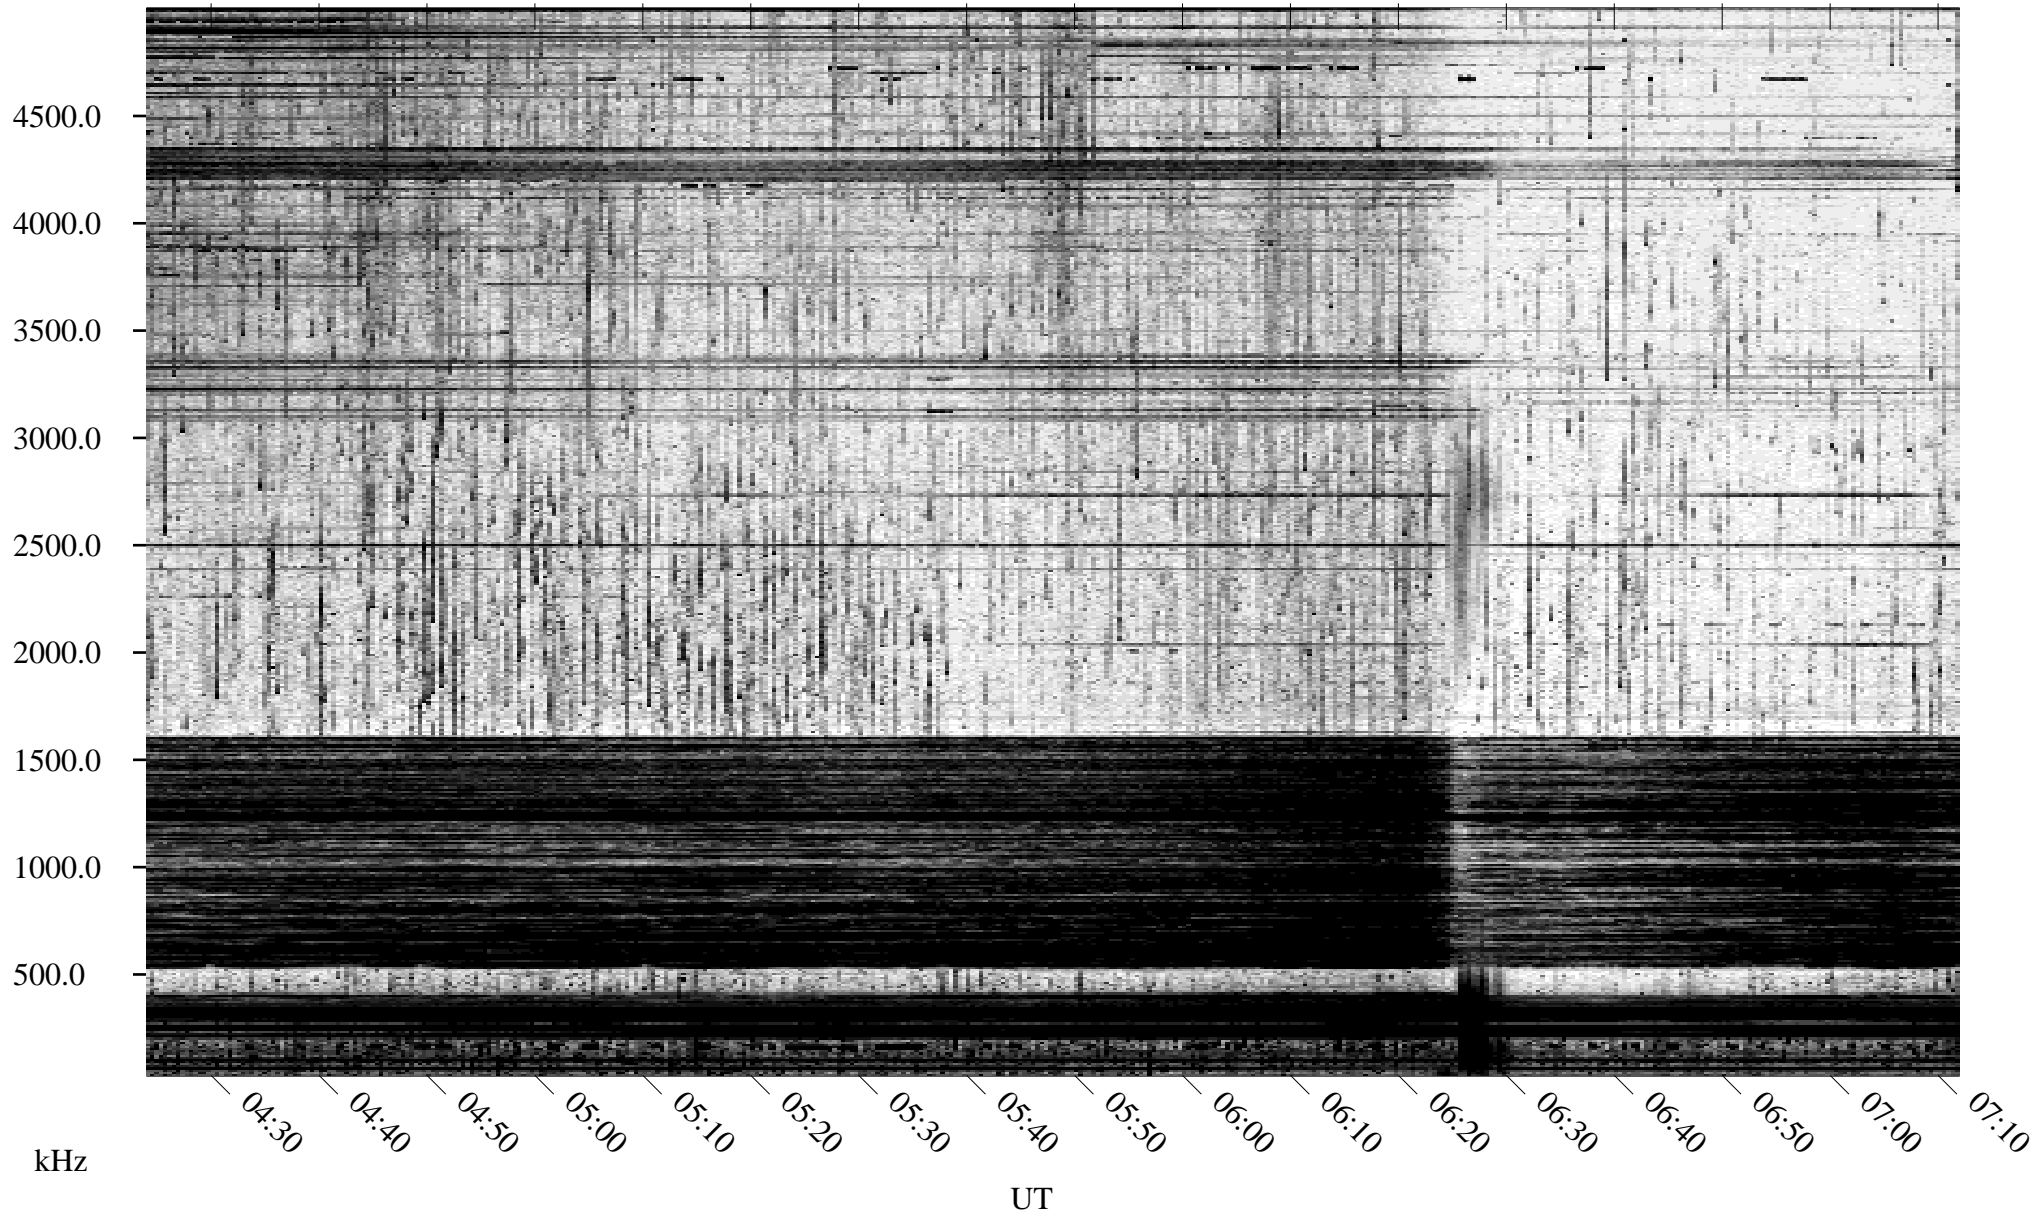

# 05/14/1996 Churchill, Manitoba

Linear Scale    Black = 161    White = 15

ch961351.r00m max\_12

Page 2

# 05/15/1996 Churchill, Manitoba

Linear Scale    Black = 161    White = 15

ch96135l.r00m max\_12

Page 3

# 05/15/1996 Churchill, Manitoba

Linear Scale    Black = 161    White = 15

ch961351.r00m max\_12

Page 4

# 05/15/1996 Churchill, Manitoba

Linear Scale    Black = 161    White = 15

ch961351.r00m max\_12

Page 5