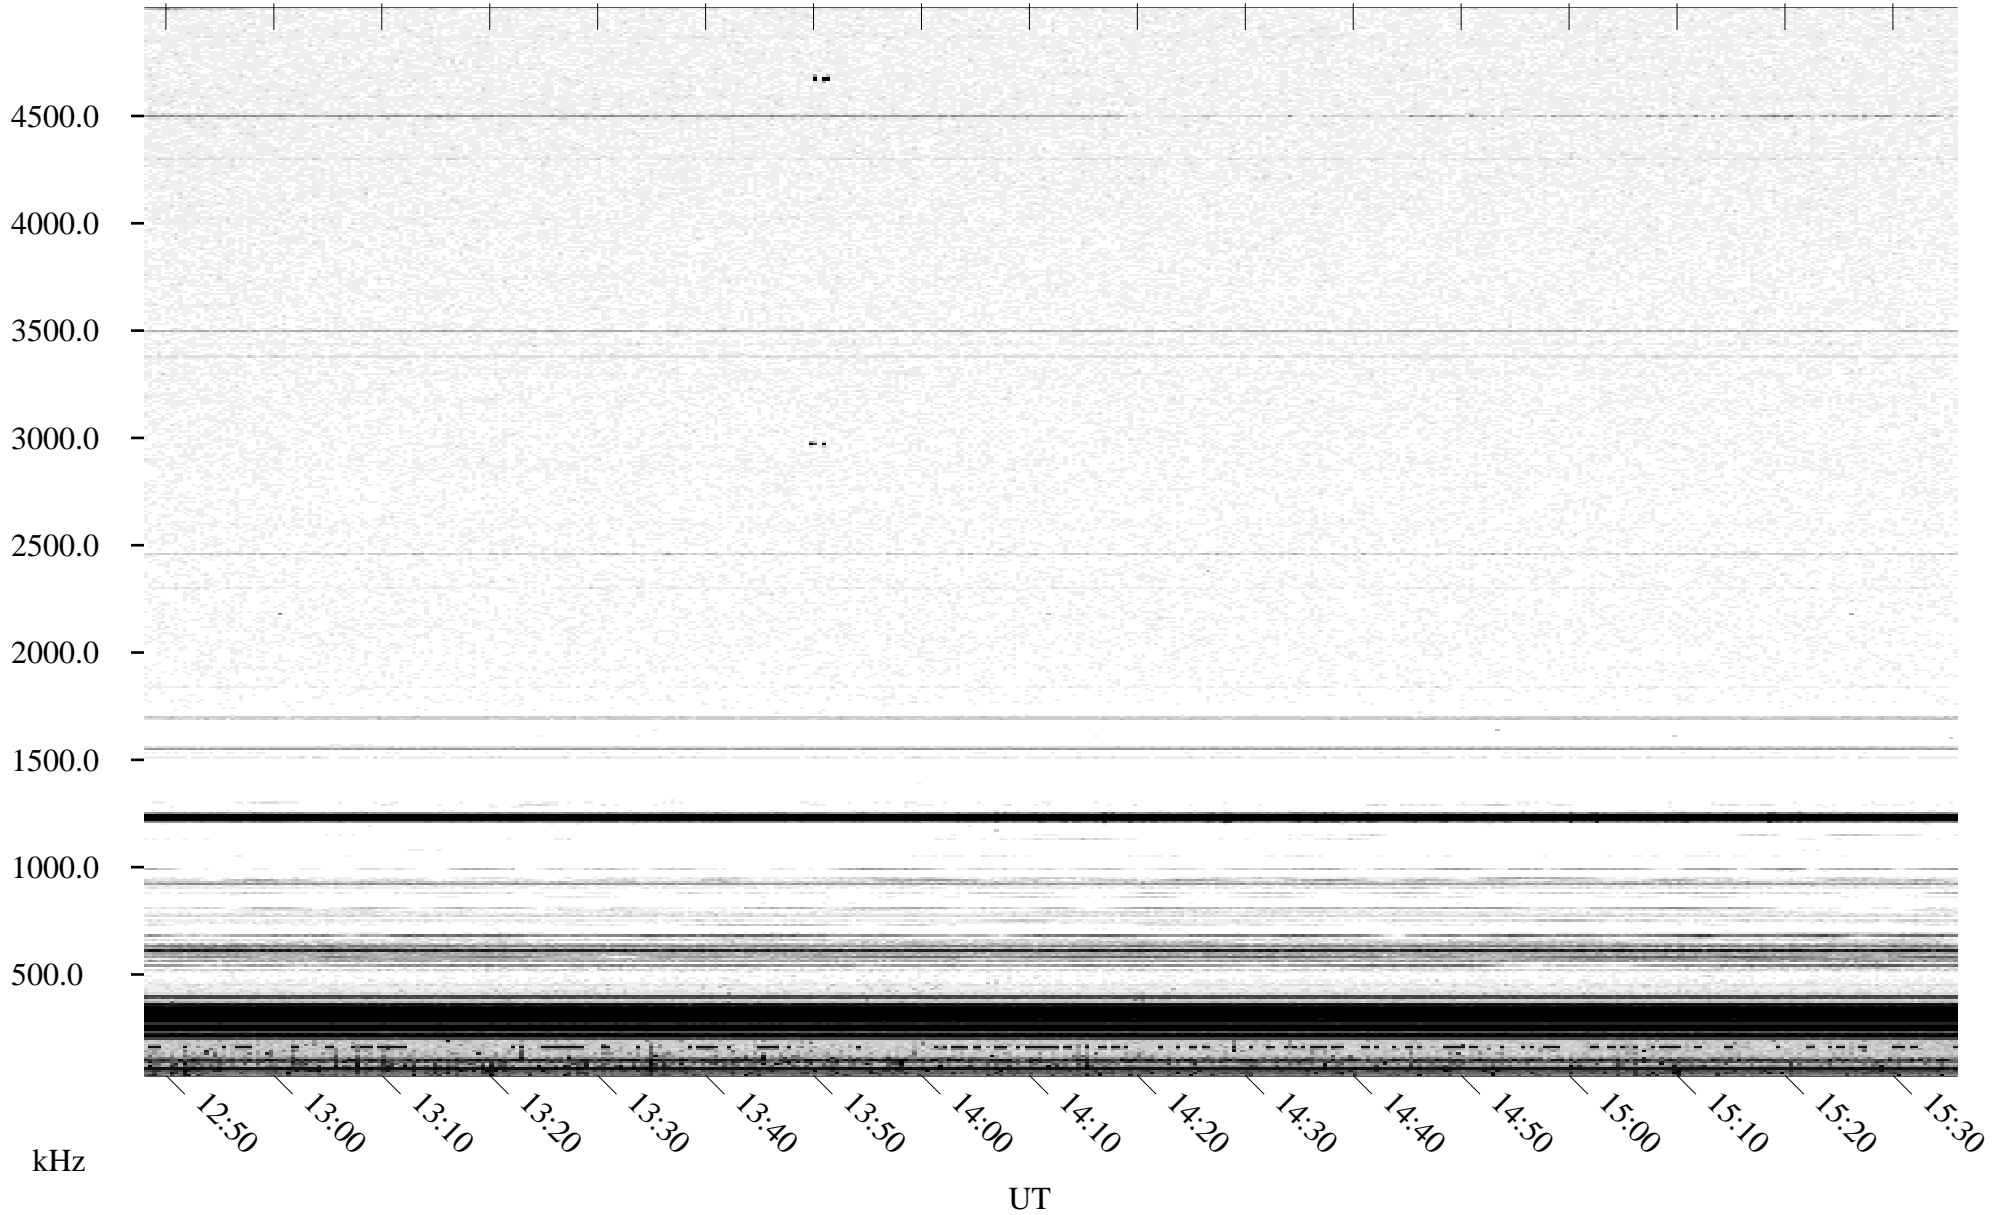

# 05/15/1996 Churchill, Manitoba

Linear Scale    Black = 161    White = 15

ch961351.r00m max\_12

Page 5

# 05/15/1996 Churchill, Manitoba

Linear Scale    Black = 161    White = 15

ch96135l.r00m max\_12

Page 6

# 05/15/1996 Churchill, Manitoba

Linear Scale    Black = 161    White = 15

ch96135l.r00m max\_12

Page 7

# 05/15/1996 Churchill, Manitoba

Linear Scale    Black = 161    White = 15

ch96135l.r00m max\_12

Page 8