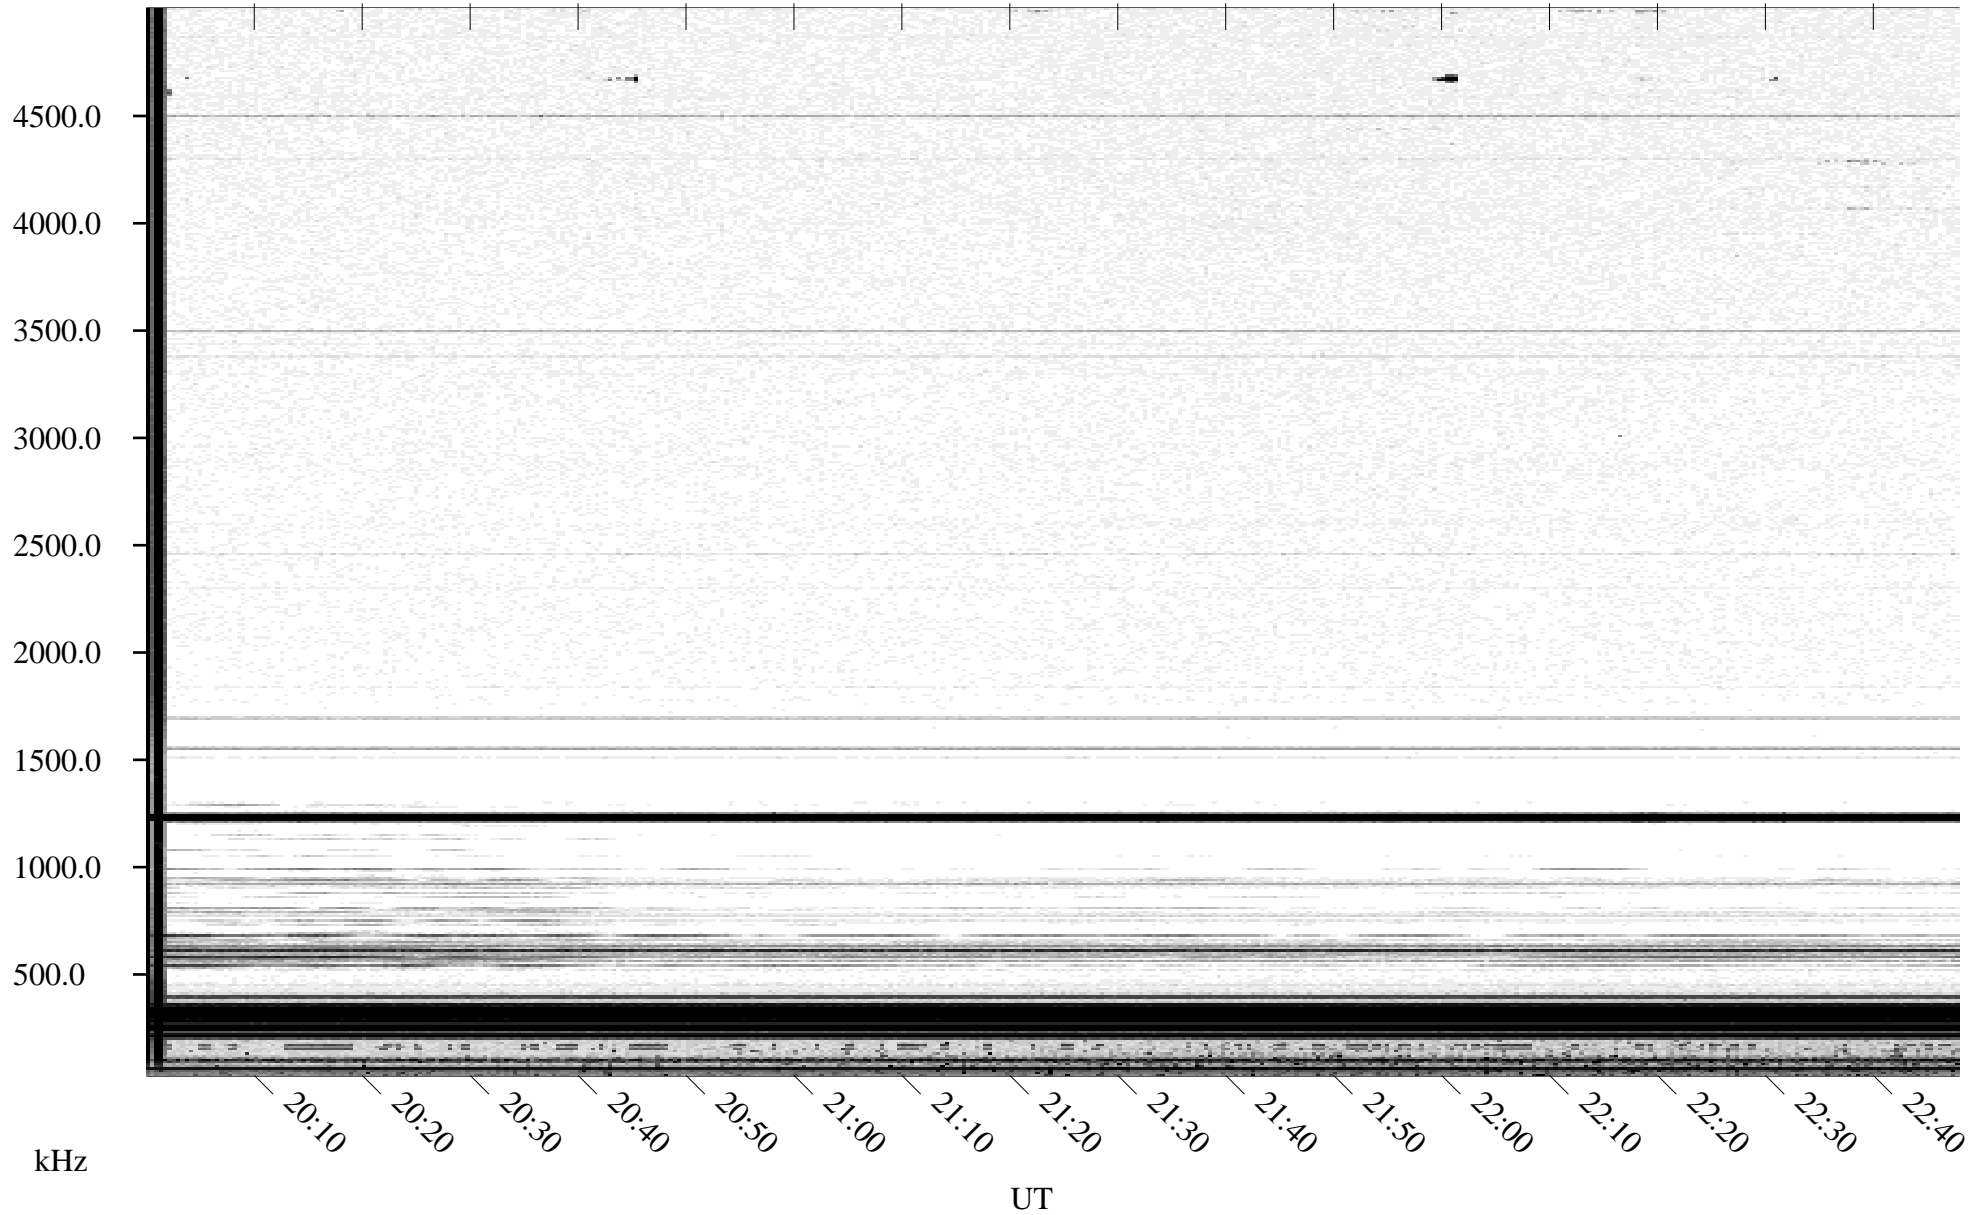

05/15/1996 Churchill, Manitoba

Linear Scale Black = 161 White = 15

ch96136l.r00m max_12

Page 1

05/15/1996 Churchill, Manitoba

Linear Scale Black = 161 White = 15

ch96136l.r00m max_12

Page 2

05/16/1996 Churchill, Manitoba

Linear Scale Black = 161 White = 15

ch96136l.r00m max_12

Page 3

05/16/1996 Churchill, Manitoba

Linear Scale Black = 161 White = 15

ch96136l.r00m max_12

Page 4

05/16/1996 Churchill, Manitoba

Linear Scale Black = 161 White = 15

ch96136l.r00m max_12

Page 5

05/16/1996 Churchill, Manitoba

Linear Scale Black = 161 White = 15

ch96136l.r00m max_12

Page 6

05/16/1996 Churchill, Manitoba

Linear Scale Black = 161 White = 15

ch96136l.r00m max_12

Page 7

05/16/1996 Churchill, Manitoba

Linear Scale Black = 161 White = 15

ch96136l.r00m max_12

Page 8