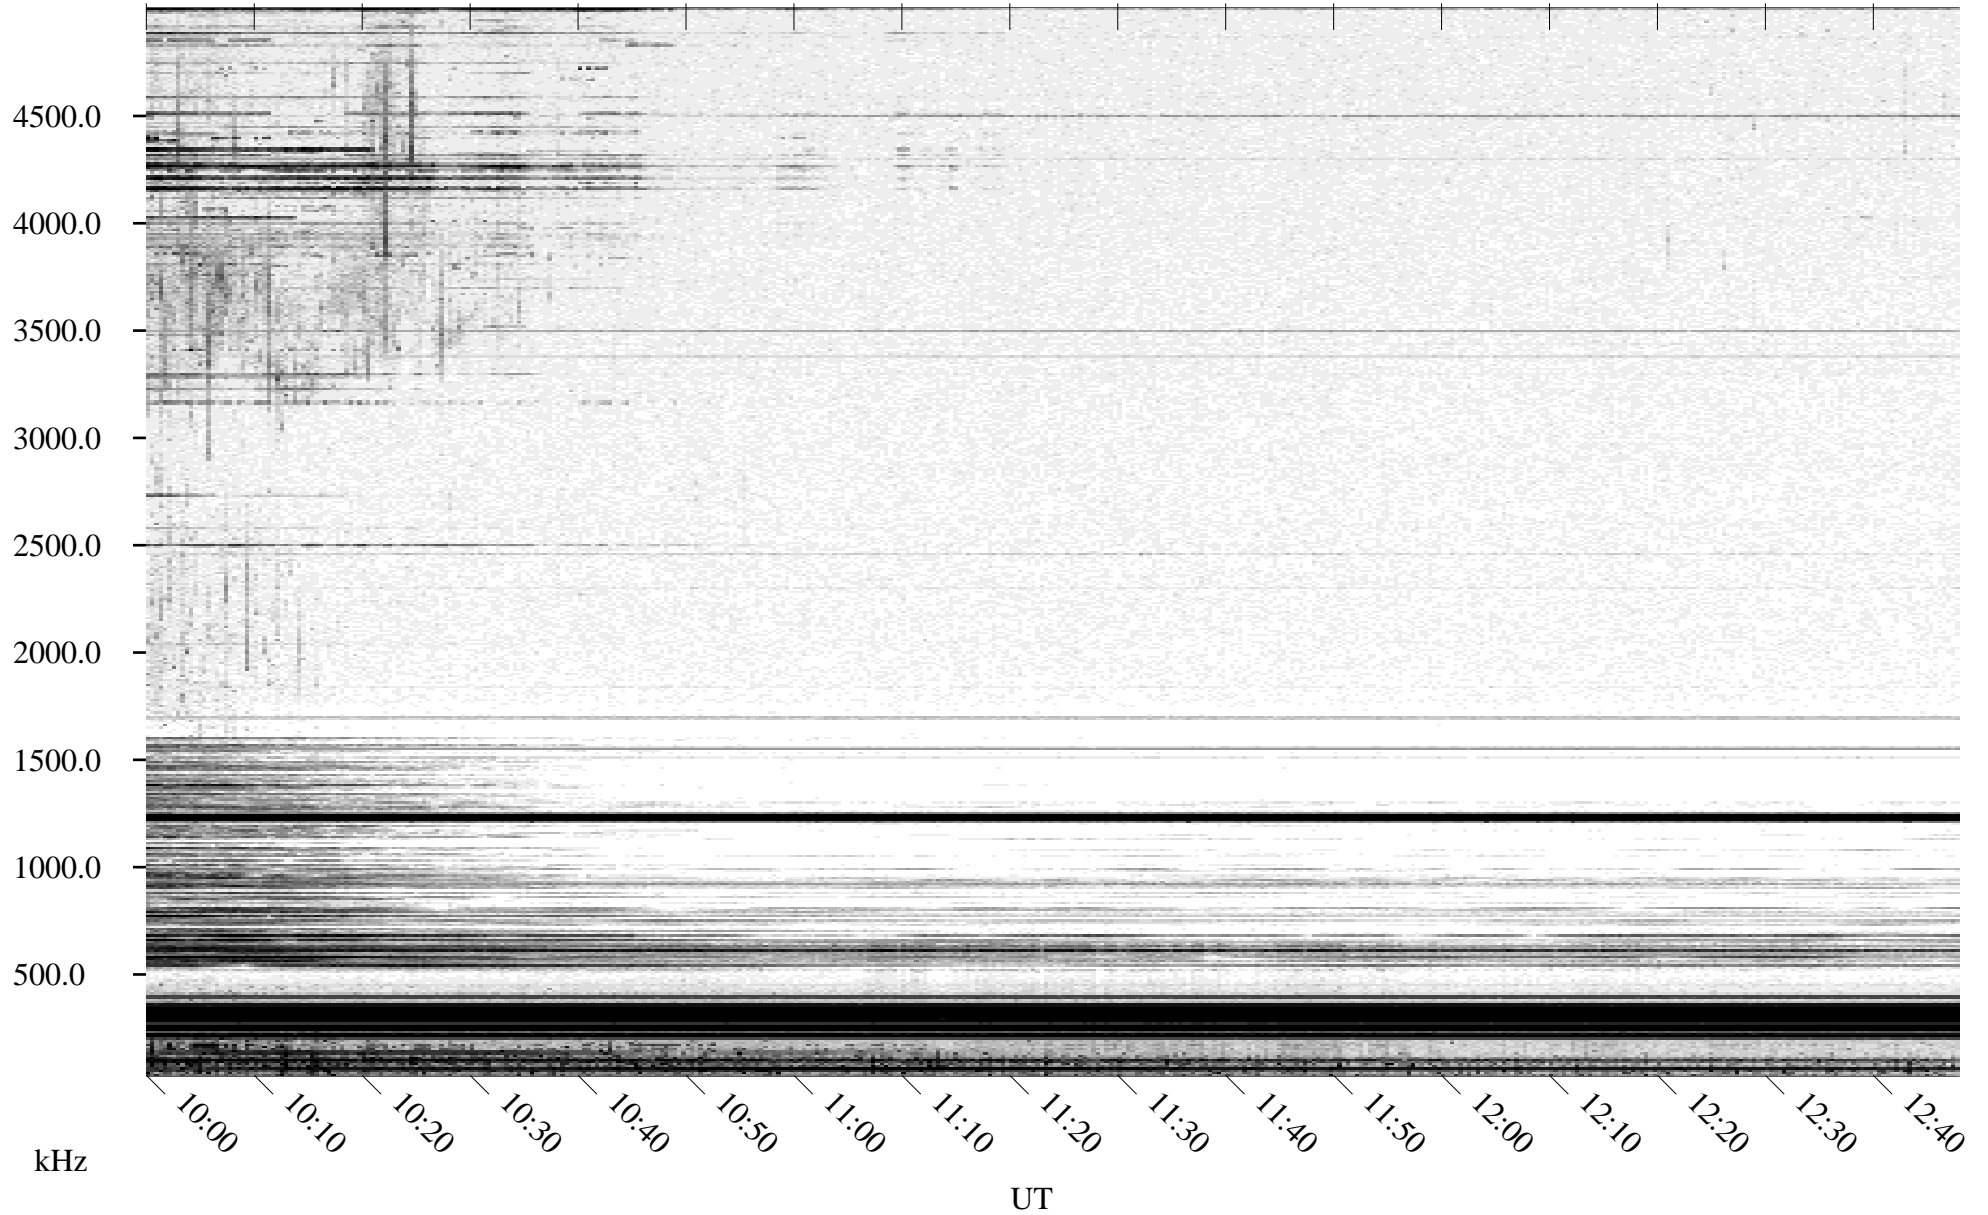

05/15/1996 Churchill, Manitoba

Linear Scale Black = 161 White = 15

ch96136l.r00m max_12

Page 1

05/15/1996 Churchill, Manitoba

Linear Scale Black = 161 White = 15

ch96136l.r00m max_12

Page 2

05/16/1996 Churchill, Manitoba

Linear Scale Black = 161 White = 15

ch96136l.r00m max_12

Page 3

05/16/1996 Churchill, Manitoba

Linear Scale Black = 161 White = 15

ch96136l.r00m max_12

Page 4

05/16/1996 Churchill, Manitoba

Linear Scale Black = 161 White = 15

ch96136l.r00m max_12

Page 5

05/16/1996 Churchill, Manitoba

Linear Scale Black = 161 White = 15

ch96136l.r00m max_12

Page 6

05/16/1996 Churchill, Manitoba

Linear Scale Black = 161 White = 15

ch96136l.r00m max_12

Page 7

05/16/1996 Churchill, Manitoba

Linear Scale Black = 161 White = 15

ch96136l.r00m max_12

Page 8