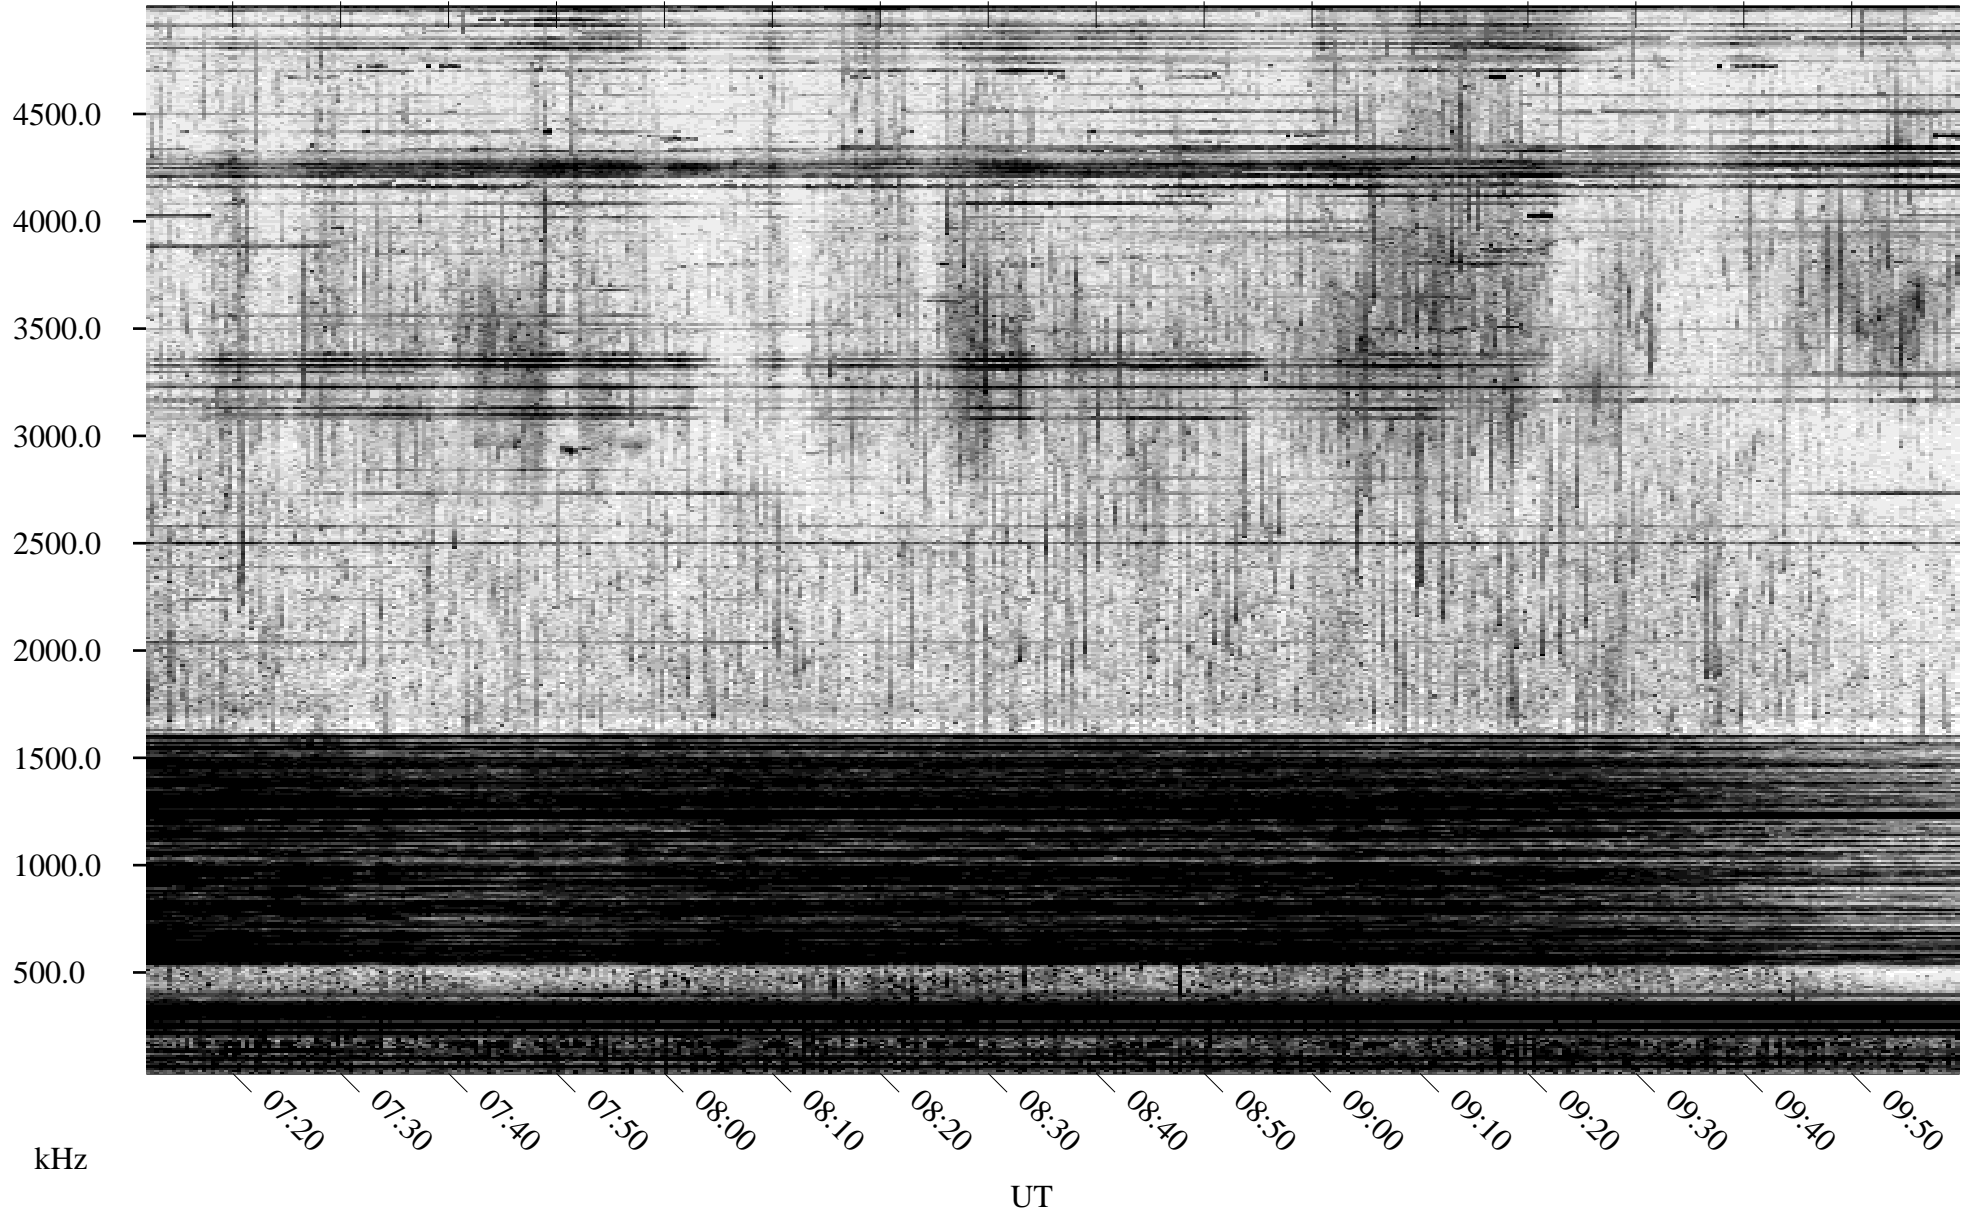

05/15/1996 Churchill, Manitoba

Linear Scale Black = 161 White = 15

ch96136l.r00m max_12

Page 1

05/15/1996 Churchill, Manitoba

Linear Scale Black = 161 White = 15

ch96136l.r00m max_12

Page 2

05/16/1996 Churchill, Manitoba

Linear Scale Black = 161 White = 15

ch96136l.r00m max_12

Page 3

05/16/1996 Churchill, Manitoba

Linear Scale Black = 161 White = 15

ch96136l.r00m max_12

Page 4

05/16/1996 Churchill, Manitoba

Linear Scale Black = 161 White = 15

ch96136l.r00m max_12

Page 5

05/16/1996 Churchill, Manitoba

Linear Scale Black = 161 White = 15

ch96136l.r00m max_12

Page 6

05/16/1996 Churchill, Manitoba

Linear Scale Black = 161 White = 15

ch96136l.r00m max_12

Page 7

05/16/1996 Churchill, Manitoba

Linear Scale Black = 161 White = 15

ch96136l.r00m max_12

Page 8