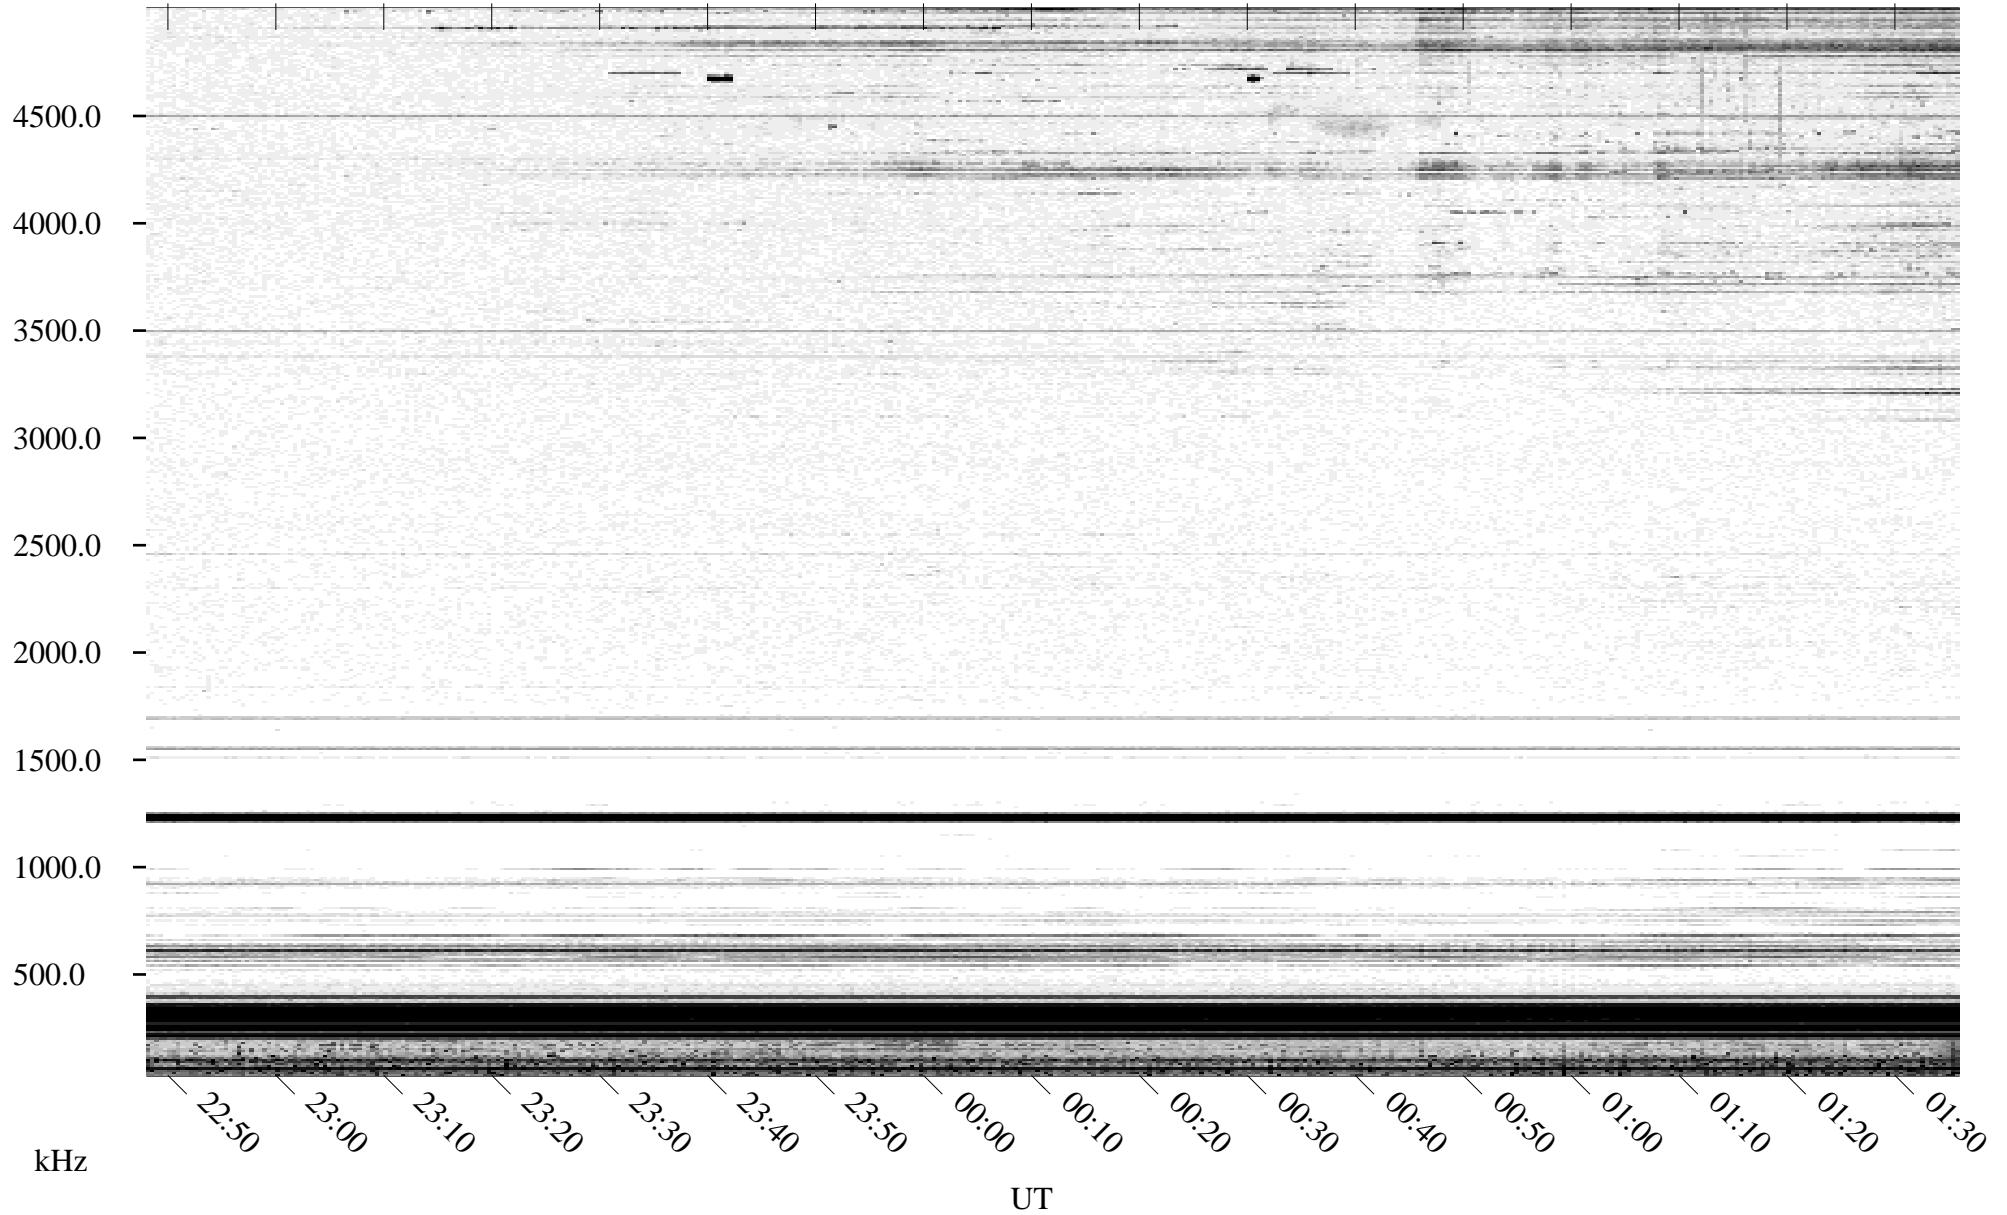

05/15/1996 Churchill, Manitoba

Linear Scale Black = 161 White = 15

ch96136l.r00m max_12

Page 1

05/15/1996 Churchill, Manitoba

Linear Scale Black = 161 White = 15

ch96136l.r00m max_12

Page 2

05/16/1996 Churchill, Manitoba

Linear Scale Black = 161 White = 15

ch96136l.r00m max_12

Page 3

05/16/1996 Churchill, Manitoba

Linear Scale Black = 161 White = 15

ch96136l.r00m max_12

Page 4

05/16/1996 Churchill, Manitoba

Linear Scale Black = 161 White = 15

ch96136l.r00m max_12

Page 5

05/16/1996 Churchill, Manitoba

Linear Scale Black = 161 White = 15

ch96136l.r00m max_12

Page 6

05/16/1996 Churchill, Manitoba

Linear Scale Black = 161 White = 15

ch96136l.r00m max_12

Page 7

05/16/1996 Churchill, Manitoba

Linear Scale Black = 161 White = 15

ch96136l.r00m max_12

Page 8