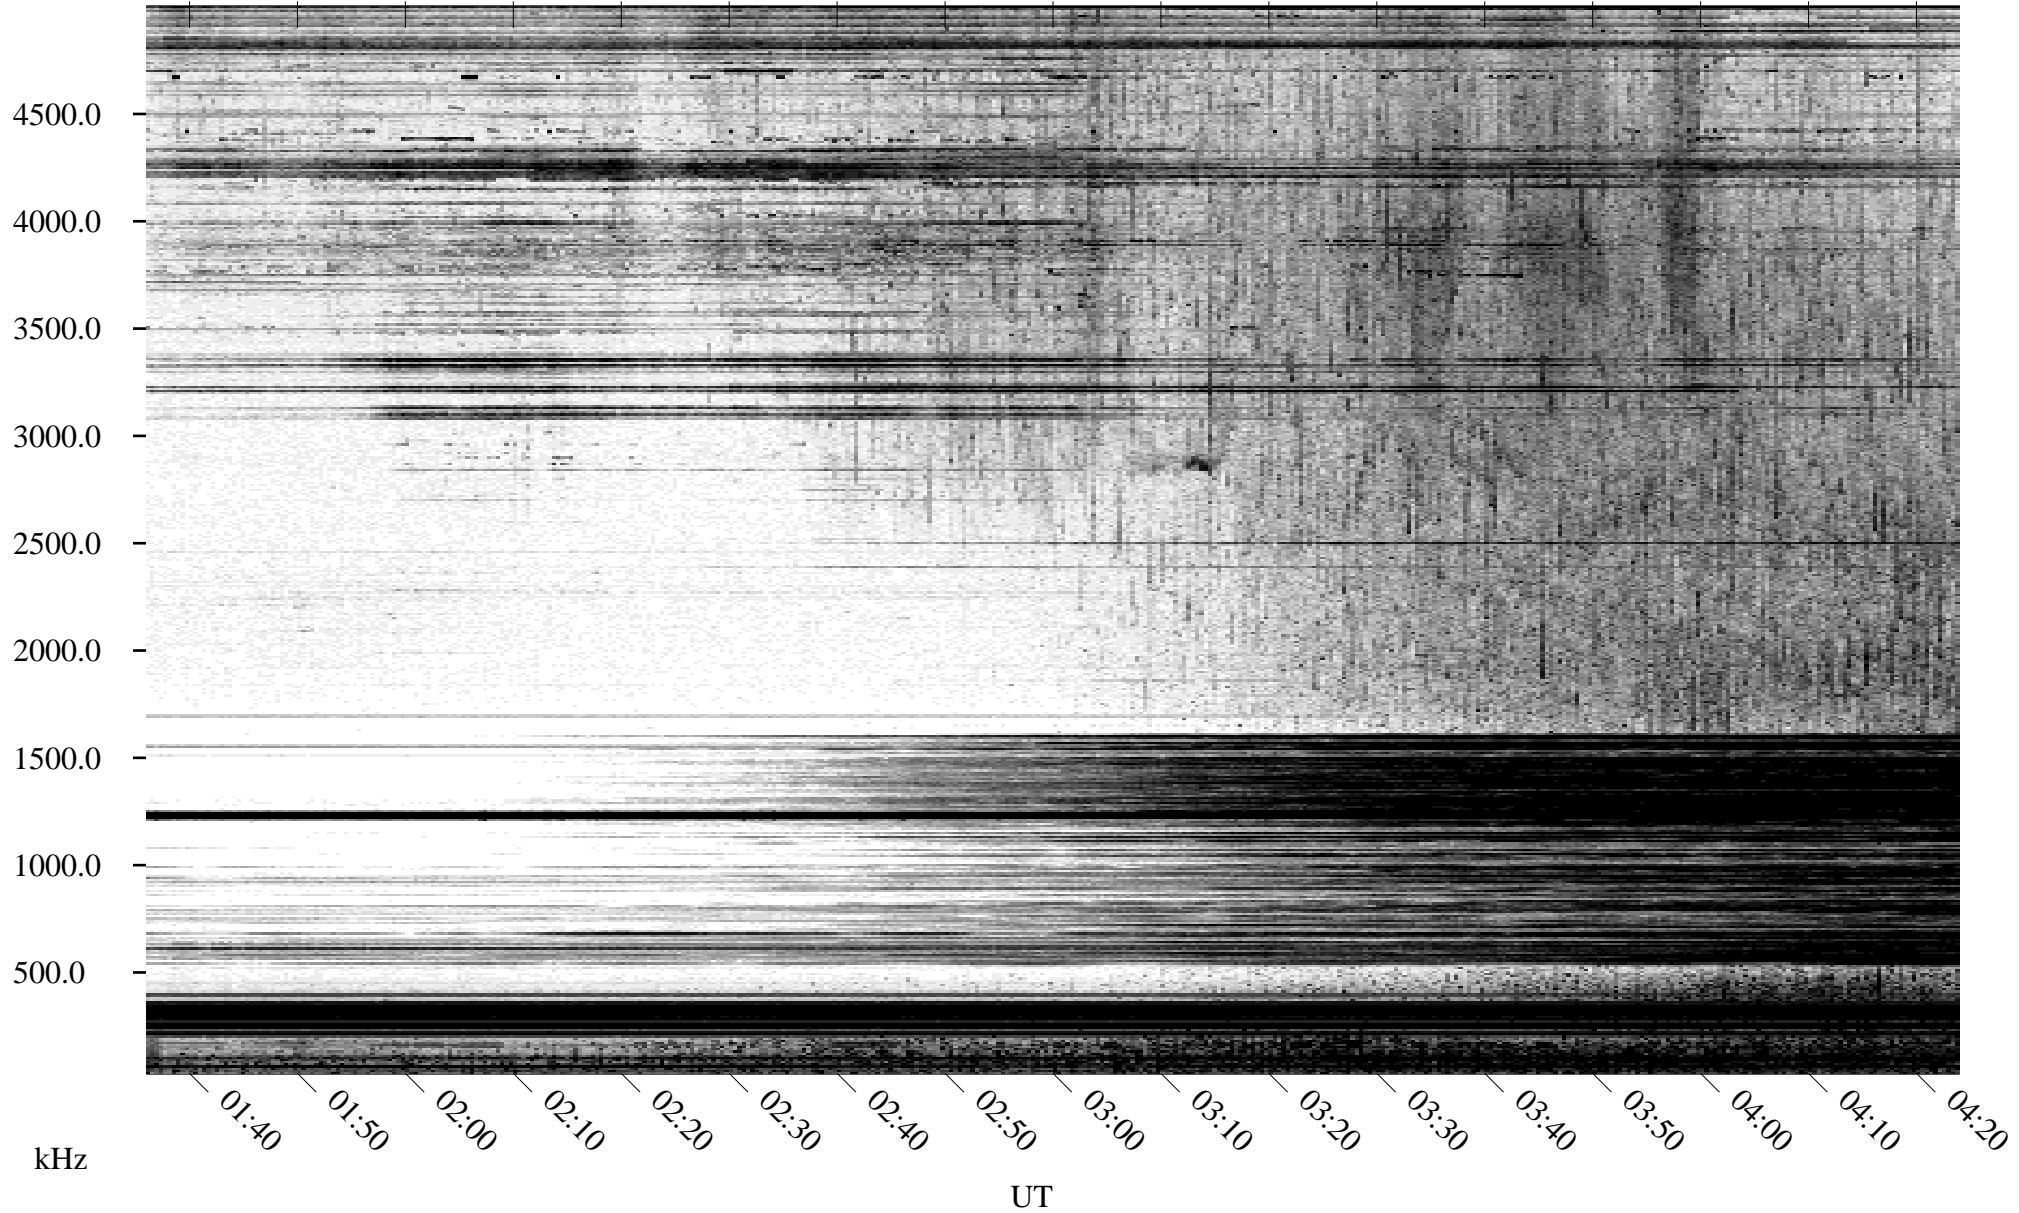

05/15/1996 Churchill, Manitoba

Linear Scale Black = 161 White = 15

ch96136l.r00m max_12

Page 1

05/15/1996 Churchill, Manitoba

Linear Scale Black = 161 White = 15

ch96136l.r00m max_12

Page 2

05/16/1996 Churchill, Manitoba

Linear Scale Black = 161 White = 15

ch96136l.r00m max_12

Page 3

05/16/1996 Churchill, Manitoba

Linear Scale Black = 161 White = 15

ch96136l.r00m max_12

Page 4

05/16/1996 Churchill, Manitoba

Linear Scale Black = 161 White = 15

ch96136l.r00m max_12

Page 5

05/16/1996 Churchill, Manitoba

Linear Scale Black = 161 White = 15

ch96136l.r00m max_12

Page 6

05/16/1996 Churchill, Manitoba

Linear Scale Black = 161 White = 15

ch96136l.r00m max_12

Page 7

05/16/1996 Churchill, Manitoba

Linear Scale Black = 161 White = 15

ch96136l.r00m max_12

Page 8