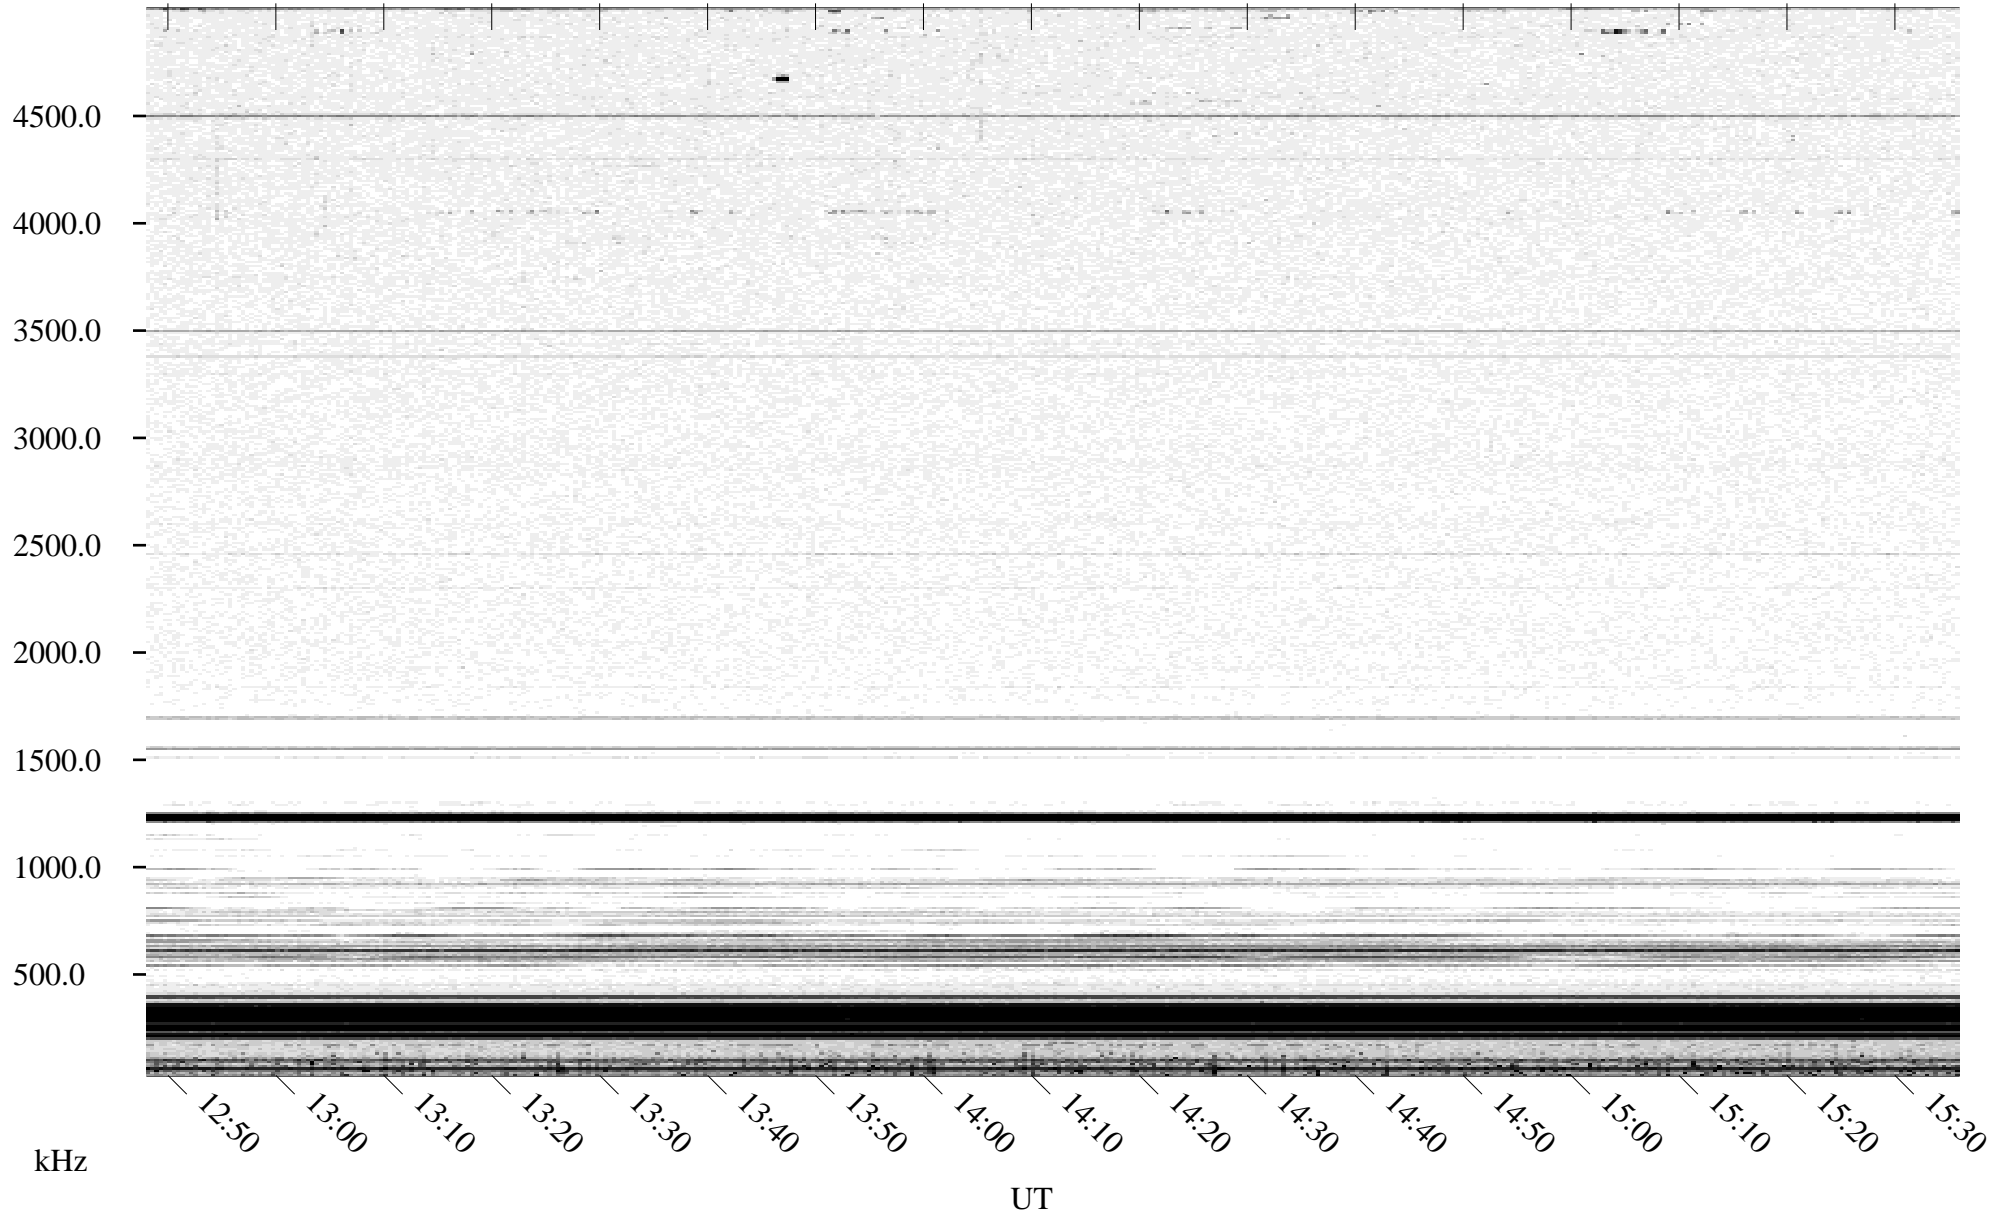

05/15/1996 Churchill, Manitoba

Linear Scale Black = 161 White = 15

ch96136l.r00m max_12

Page 1

05/15/1996 Churchill, Manitoba

Linear Scale Black = 161 White = 15

ch96136l.r00m max_12

Page 2

05/16/1996 Churchill, Manitoba

Linear Scale Black = 161 White = 15

ch96136l.r00m max_12

Page 3

05/16/1996 Churchill, Manitoba

Linear Scale Black = 161 White = 15

ch96136l.r00m max_12

Page 4

05/16/1996 Churchill, Manitoba

Linear Scale Black = 161 White = 15

ch96136l.r00m max_12

Page 5

05/16/1996 Churchill, Manitoba

Linear Scale Black = 161 White = 15

ch96136l.r00m max_12

Page 6

05/16/1996 Churchill, Manitoba

Linear Scale Black = 161 White = 15

ch96136l.r00m max_12

Page 7

05/16/1996 Churchill, Manitoba

Linear Scale Black = 161 White = 15

ch96136l.r00m max_12

Page 8