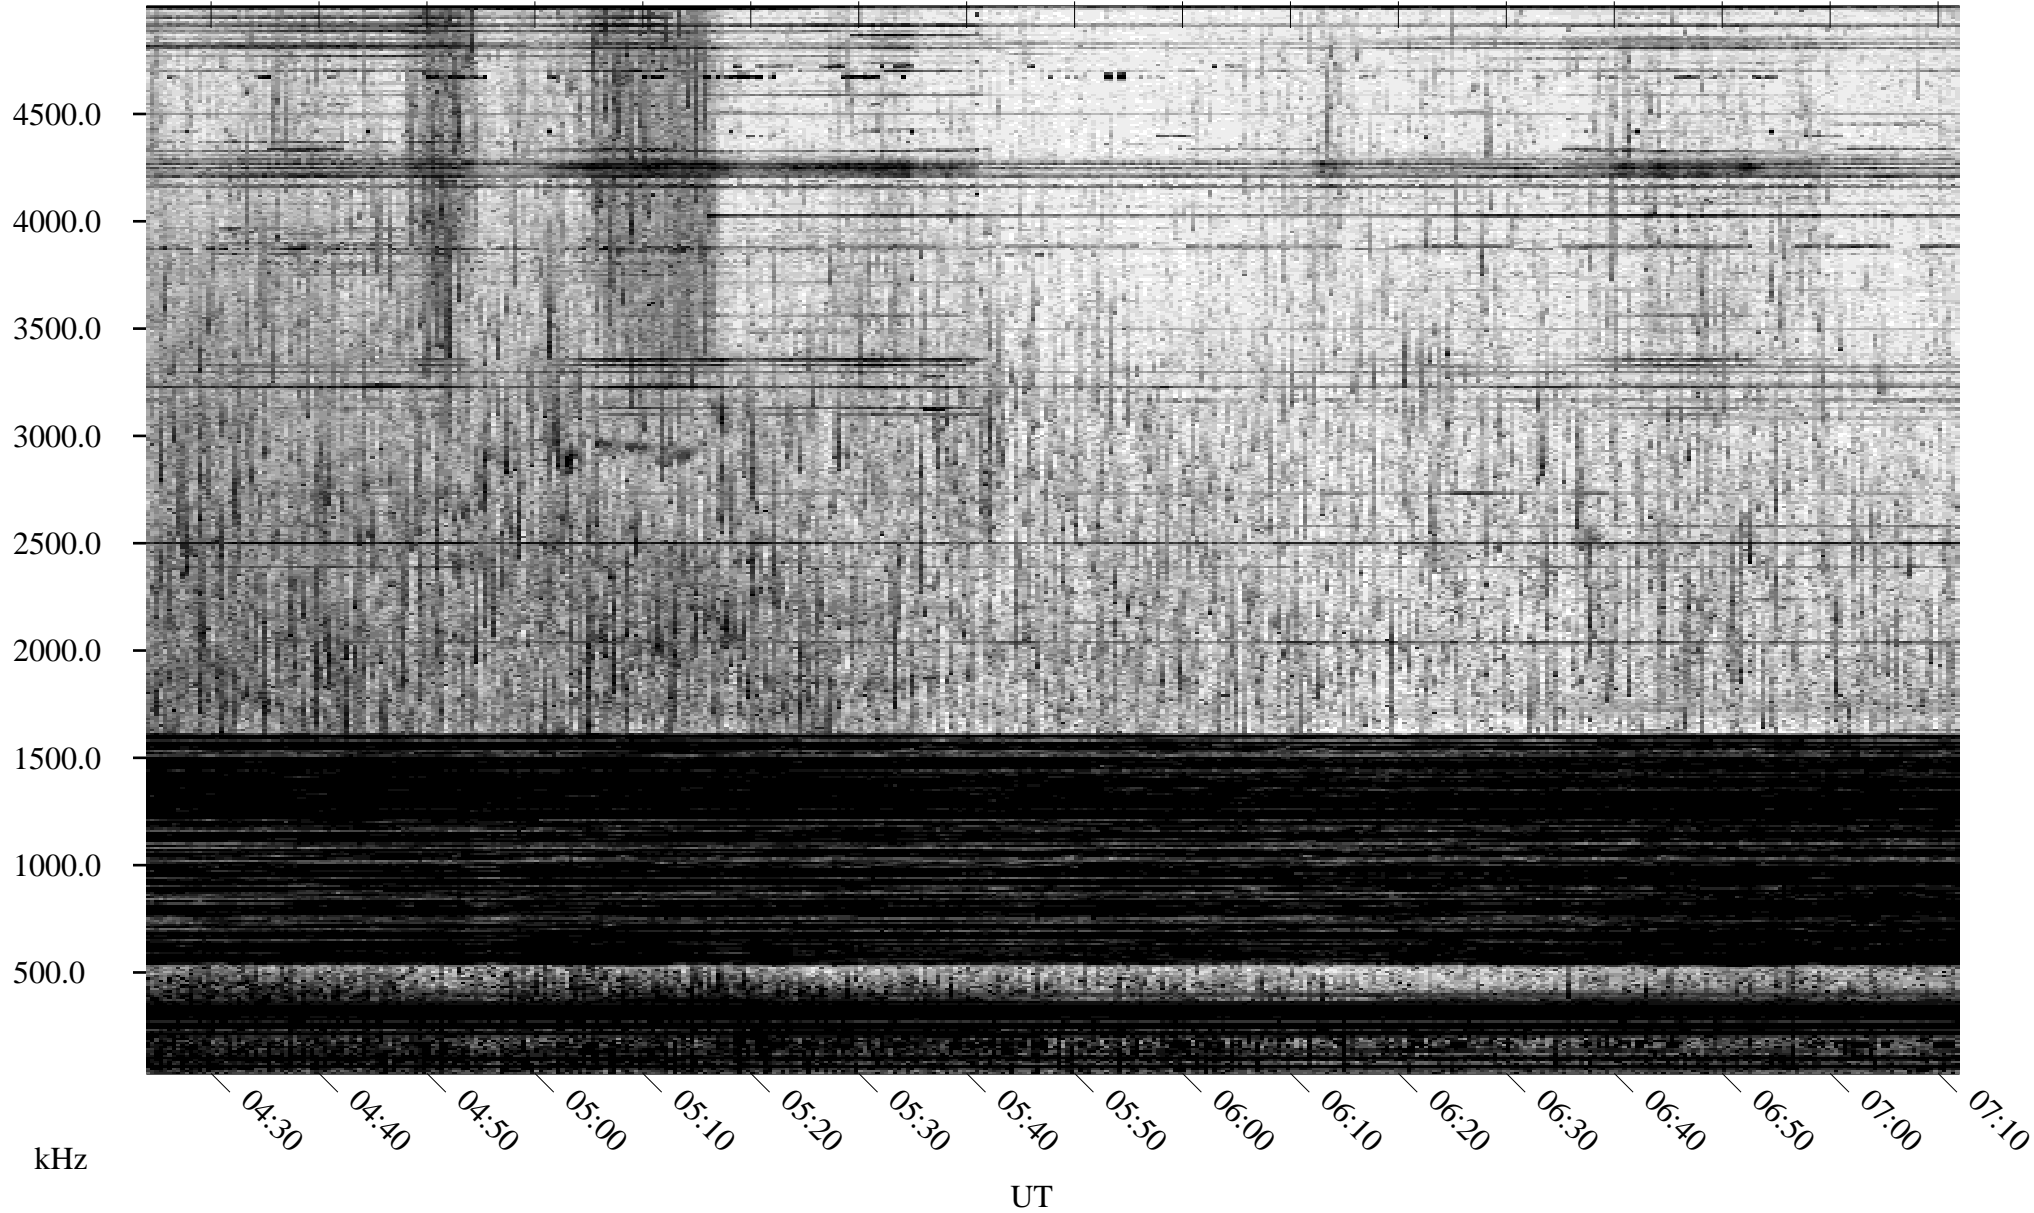

05/15/1996 Churchill, Manitoba

Linear Scale Black = 161 White = 15

ch96136l.r00m max_12

Page 1

05/15/1996 Churchill, Manitoba

Linear Scale Black = 161 White = 15

ch96136l.r00m max_12

Page 2

05/16/1996 Churchill, Manitoba

Linear Scale Black = 161 White = 15

ch96136l.r00m max_12

Page 3

05/16/1996 Churchill, Manitoba

Linear Scale Black = 161 White = 15

ch96136l.r00m max_12

Page 4

05/16/1996 Churchill, Manitoba

Linear Scale Black = 161 White = 15

ch96136l.r00m max_12

Page 5

05/16/1996 Churchill, Manitoba

Linear Scale Black = 161 White = 15

ch96136l.r00m max_12

Page 6

05/16/1996 Churchill, Manitoba

Linear Scale Black = 161 White = 15

ch96136l.r00m max_12

Page 7

05/16/1996 Churchill, Manitoba

Linear Scale Black = 161 White = 15

ch96136l.r00m max_12

Page 8