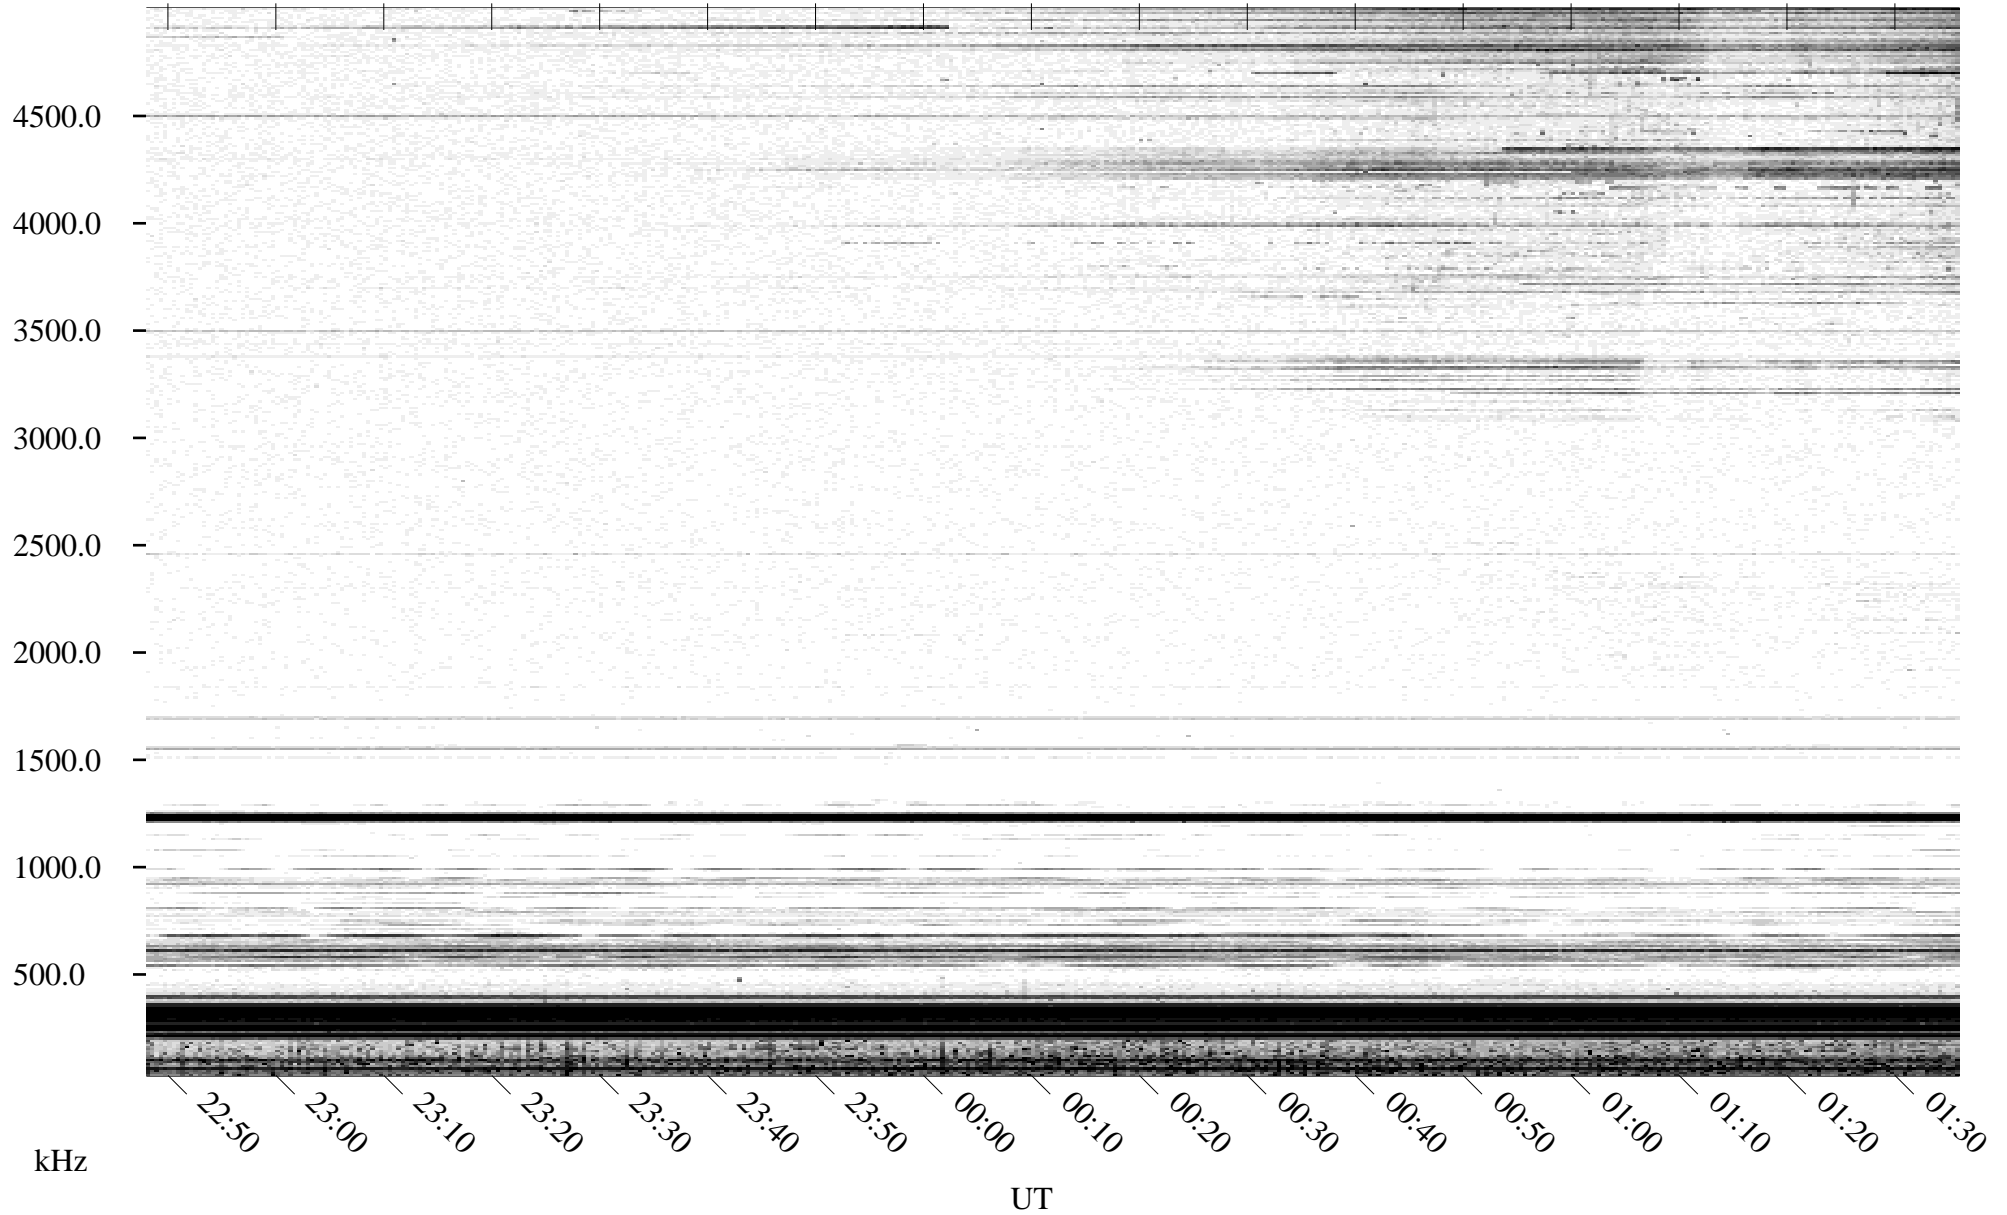

# 05/16/1996 Churchill, Manitoba

Linear Scale    Black = 161    White = 15

ch96137l.r00m max\_12

Page 1

# 05/16/1996 Churchill, Manitoba

Linear Scale    Black = 161    White = 15

ch96137l.r00m max\_12

Page 2

# 05/17/1996 Churchill, Manitoba

Linear Scale    Black = 161    White = 15

ch96137l.r00m max\_12

Page 3

# 05/17/1996 Churchill, Manitoba

Linear Scale    Black = 161    White = 15

ch96137l.r00m max\_12

Page 4