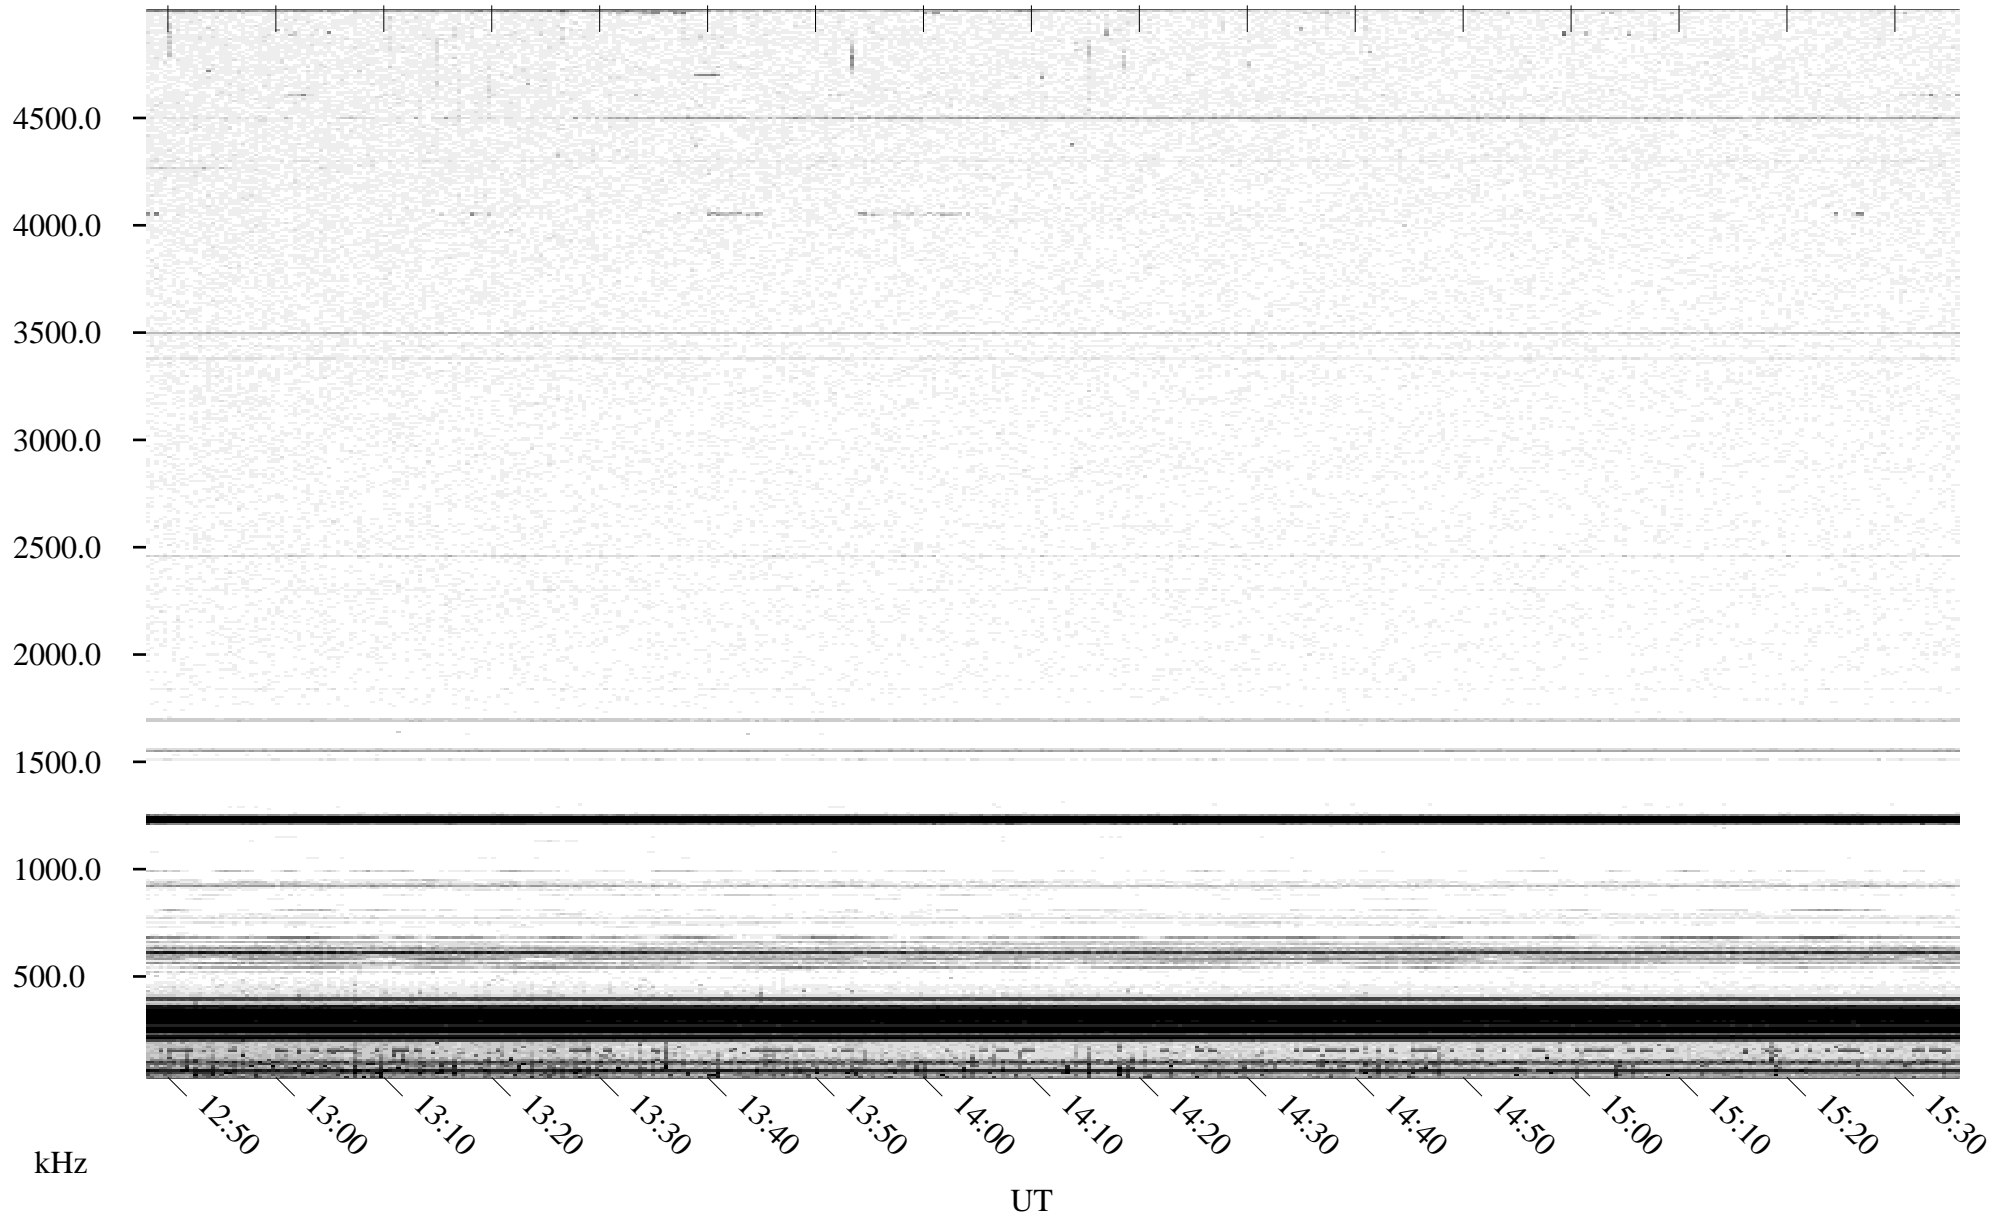

# 05/17/1996 Churchill, Manitoba

Linear Scale    Black = 161    White = 15

ch96137l.r00m max\_12

Page 5

# 05/17/1996 Churchill, Manitoba

Linear Scale    Black = 161    White = 15

ch96137l.r00m max\_12

Page 6

# 05/17/1996 Churchill, Manitoba

Linear Scale    Black = 161    White = 15

ch96137l.r00m max\_12

Page 7

# 05/17/1996 Churchill, Manitoba

Linear Scale    Black = 161    White = 15

ch96137l.r00m max\_12

Page 8