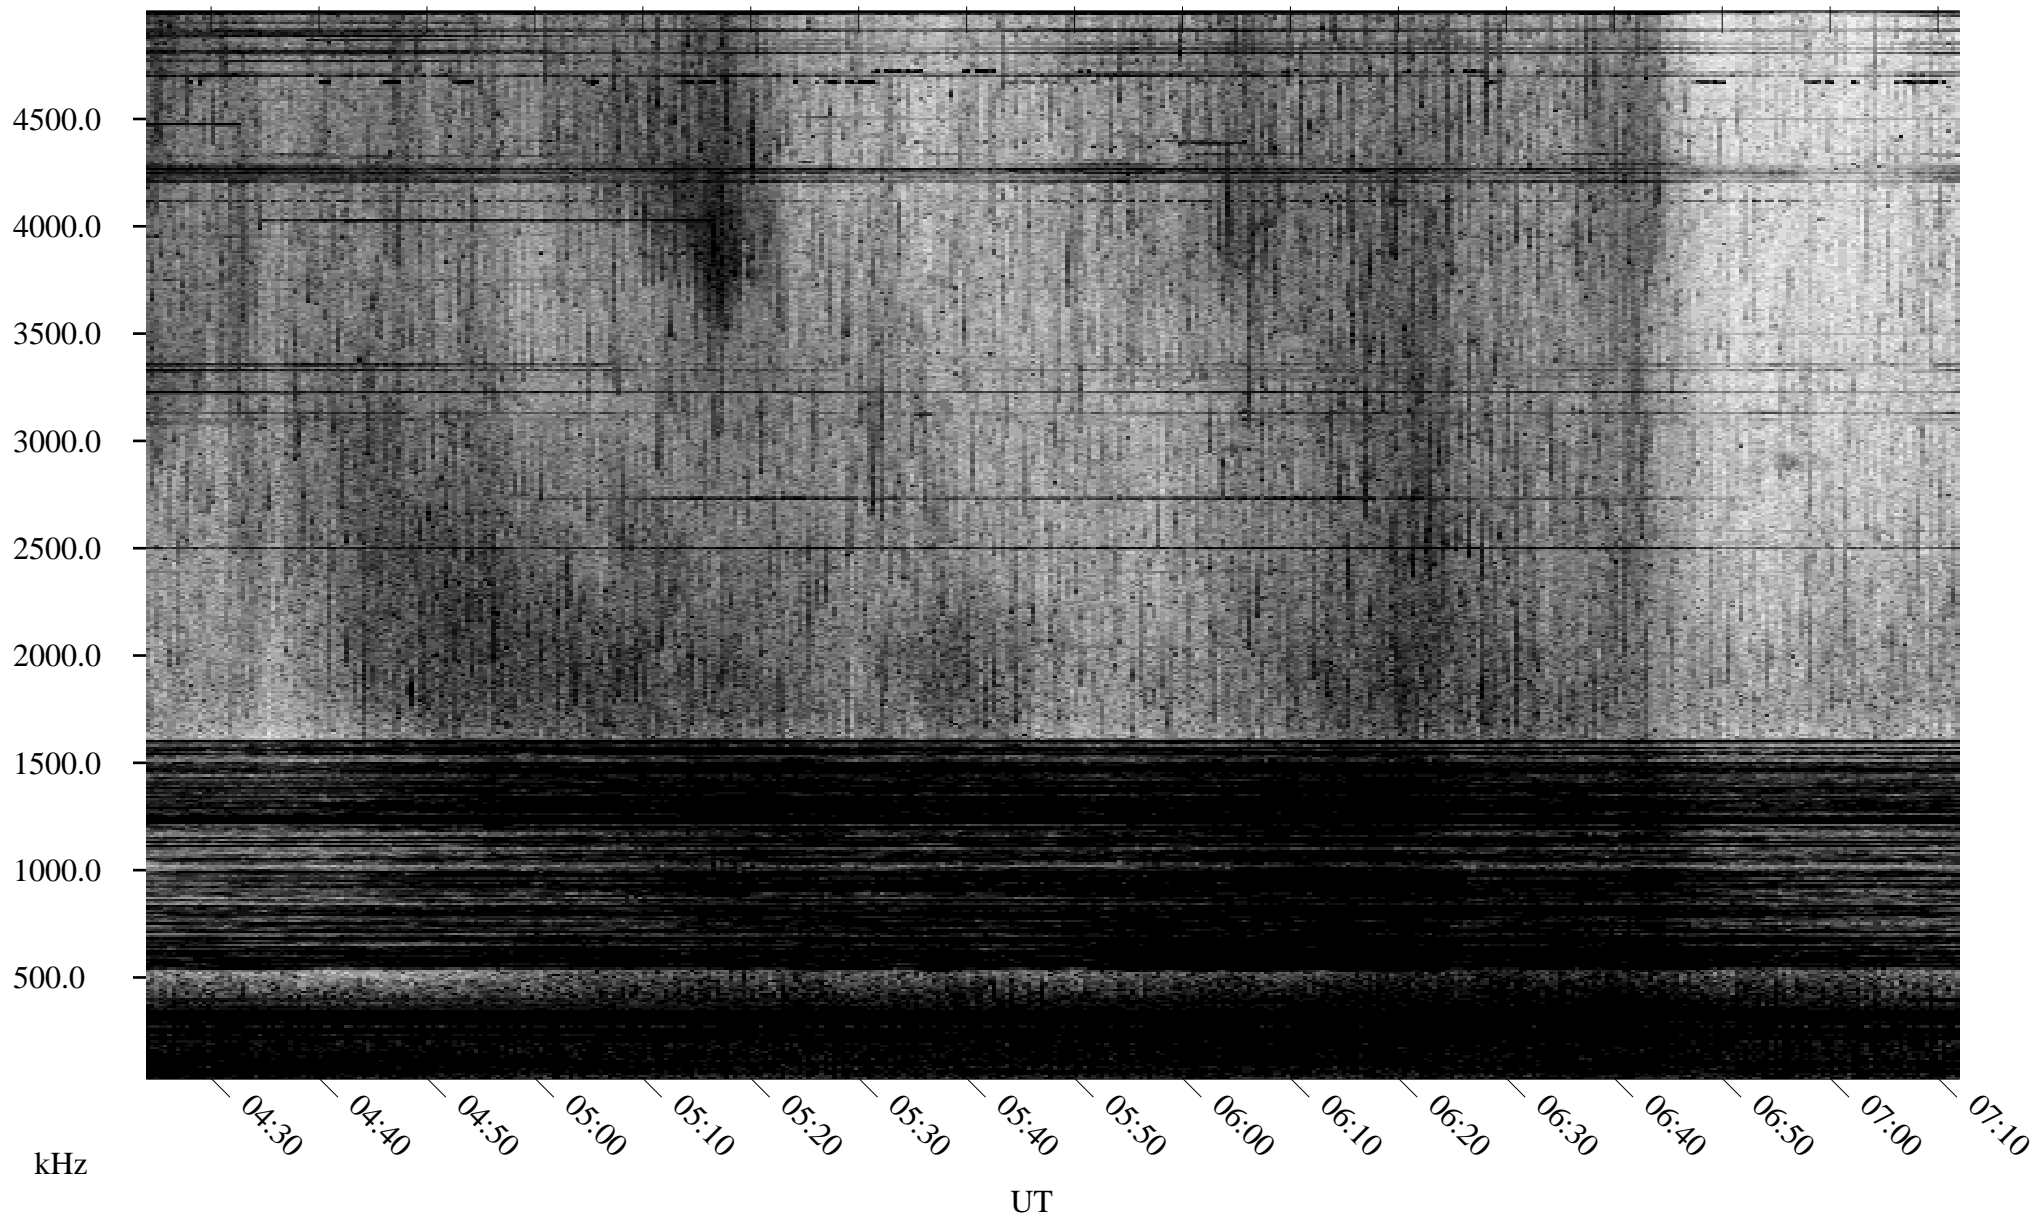

# 05/16/1996 Churchill, Manitoba

Linear Scale    Black = 161    White = 15

ch96137l.r00m max\_12

Page 1

# 05/16/1996 Churchill, Manitoba

Linear Scale    Black = 161    White = 15

ch96137l.r00m max\_12

Page 2

# 05/17/1996 Churchill, Manitoba

Linear Scale    Black = 161    White = 15

ch96137l.r00m max\_12

Page 3

# 05/17/1996 Churchill, Manitoba

Linear Scale    Black = 161    White = 15

ch96137l.r00m max\_12

Page 4