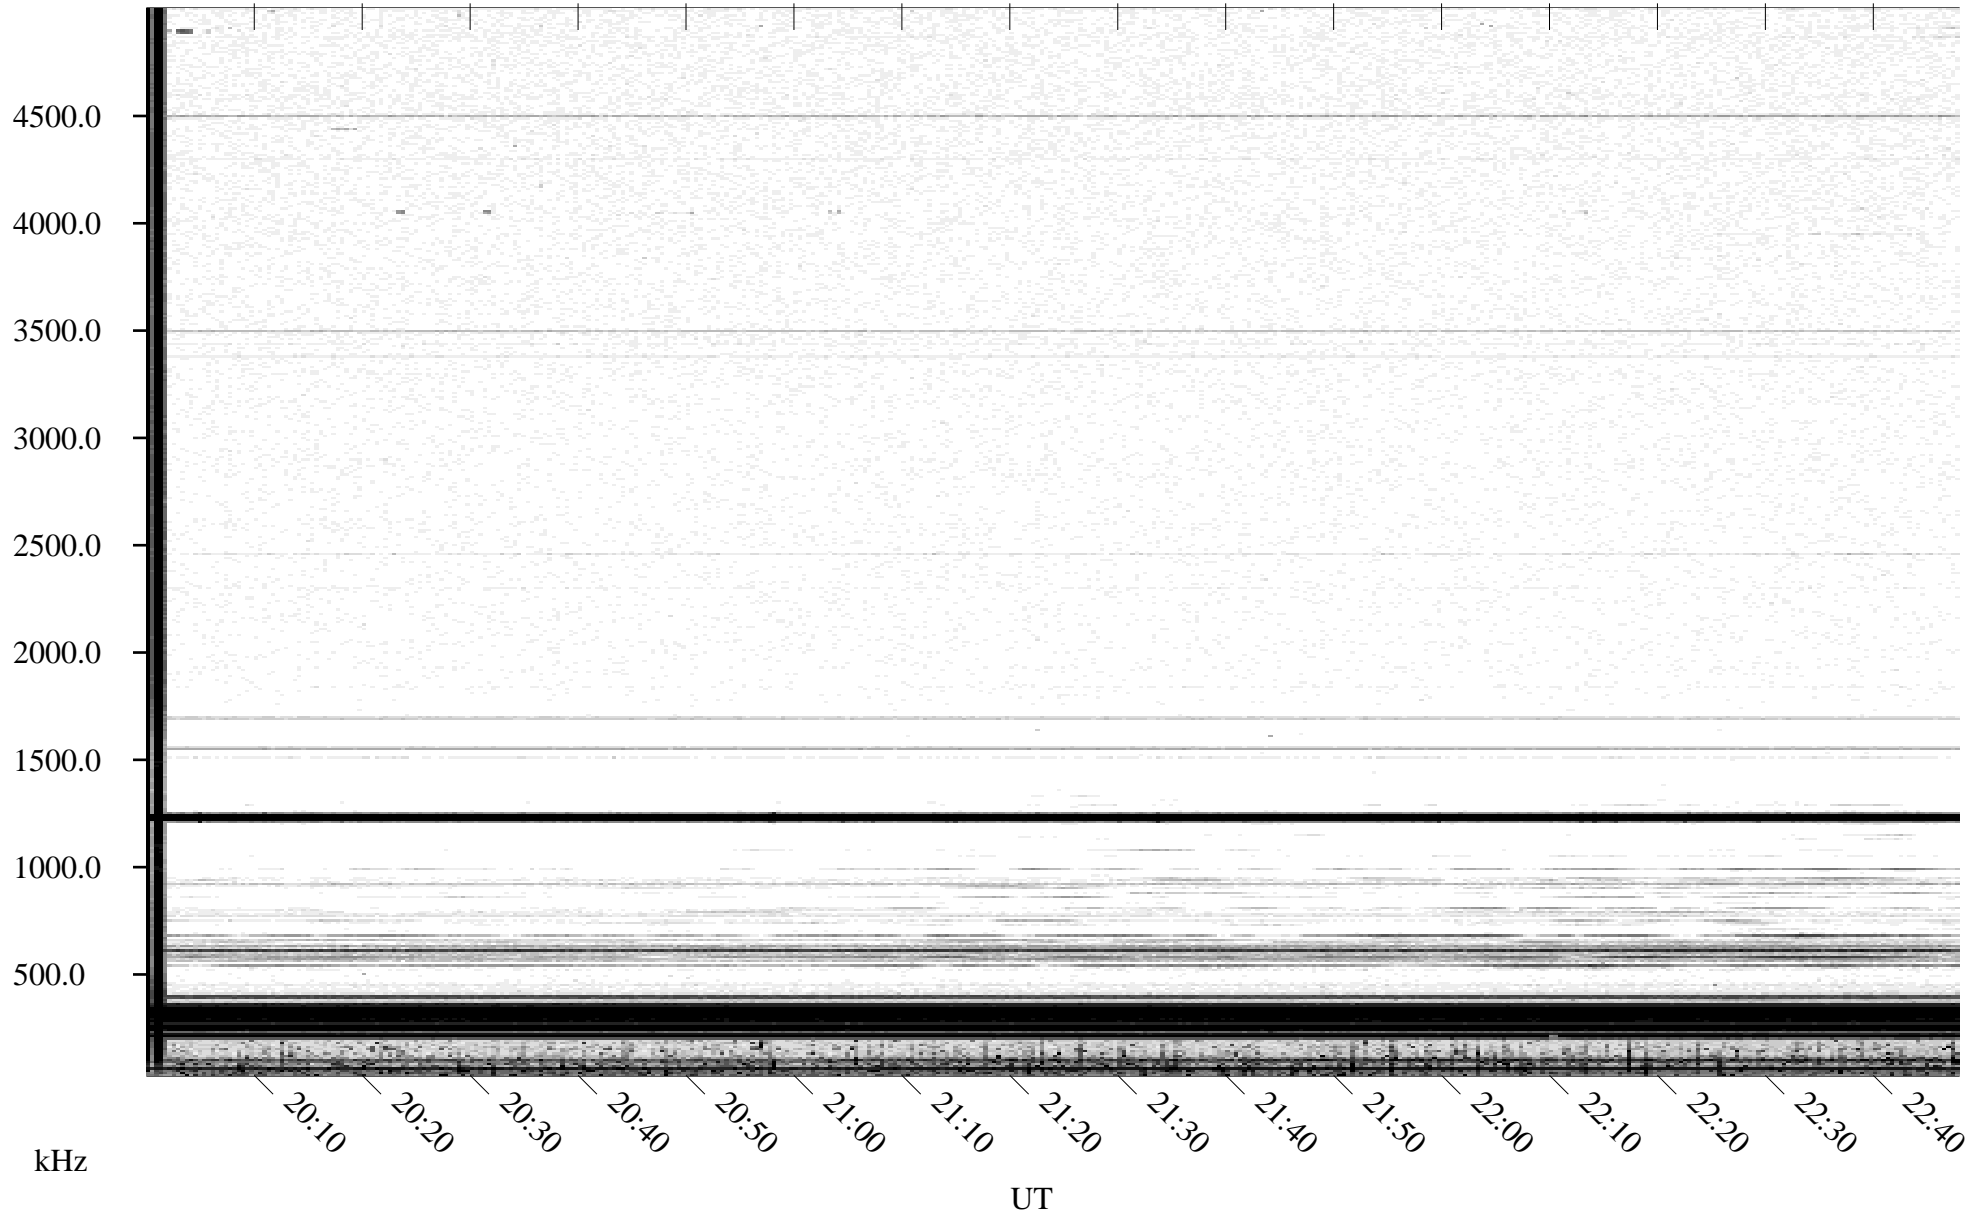

# 05/16/1996 Churchill, Manitoba

Linear Scale    Black = 161    White = 15

ch96137l.r00m max\_12

Page 1

# 05/16/1996 Churchill, Manitoba

Linear Scale    Black = 161    White = 15

ch96137l.r00m max\_12

Page 2

# 05/17/1996 Churchill, Manitoba

Linear Scale    Black = 161    White = 15

ch96137l.r00m max\_12

Page 3

# 05/17/1996 Churchill, Manitoba

Linear Scale    Black = 161    White = 15

ch96137l.r00m max\_12

Page 4