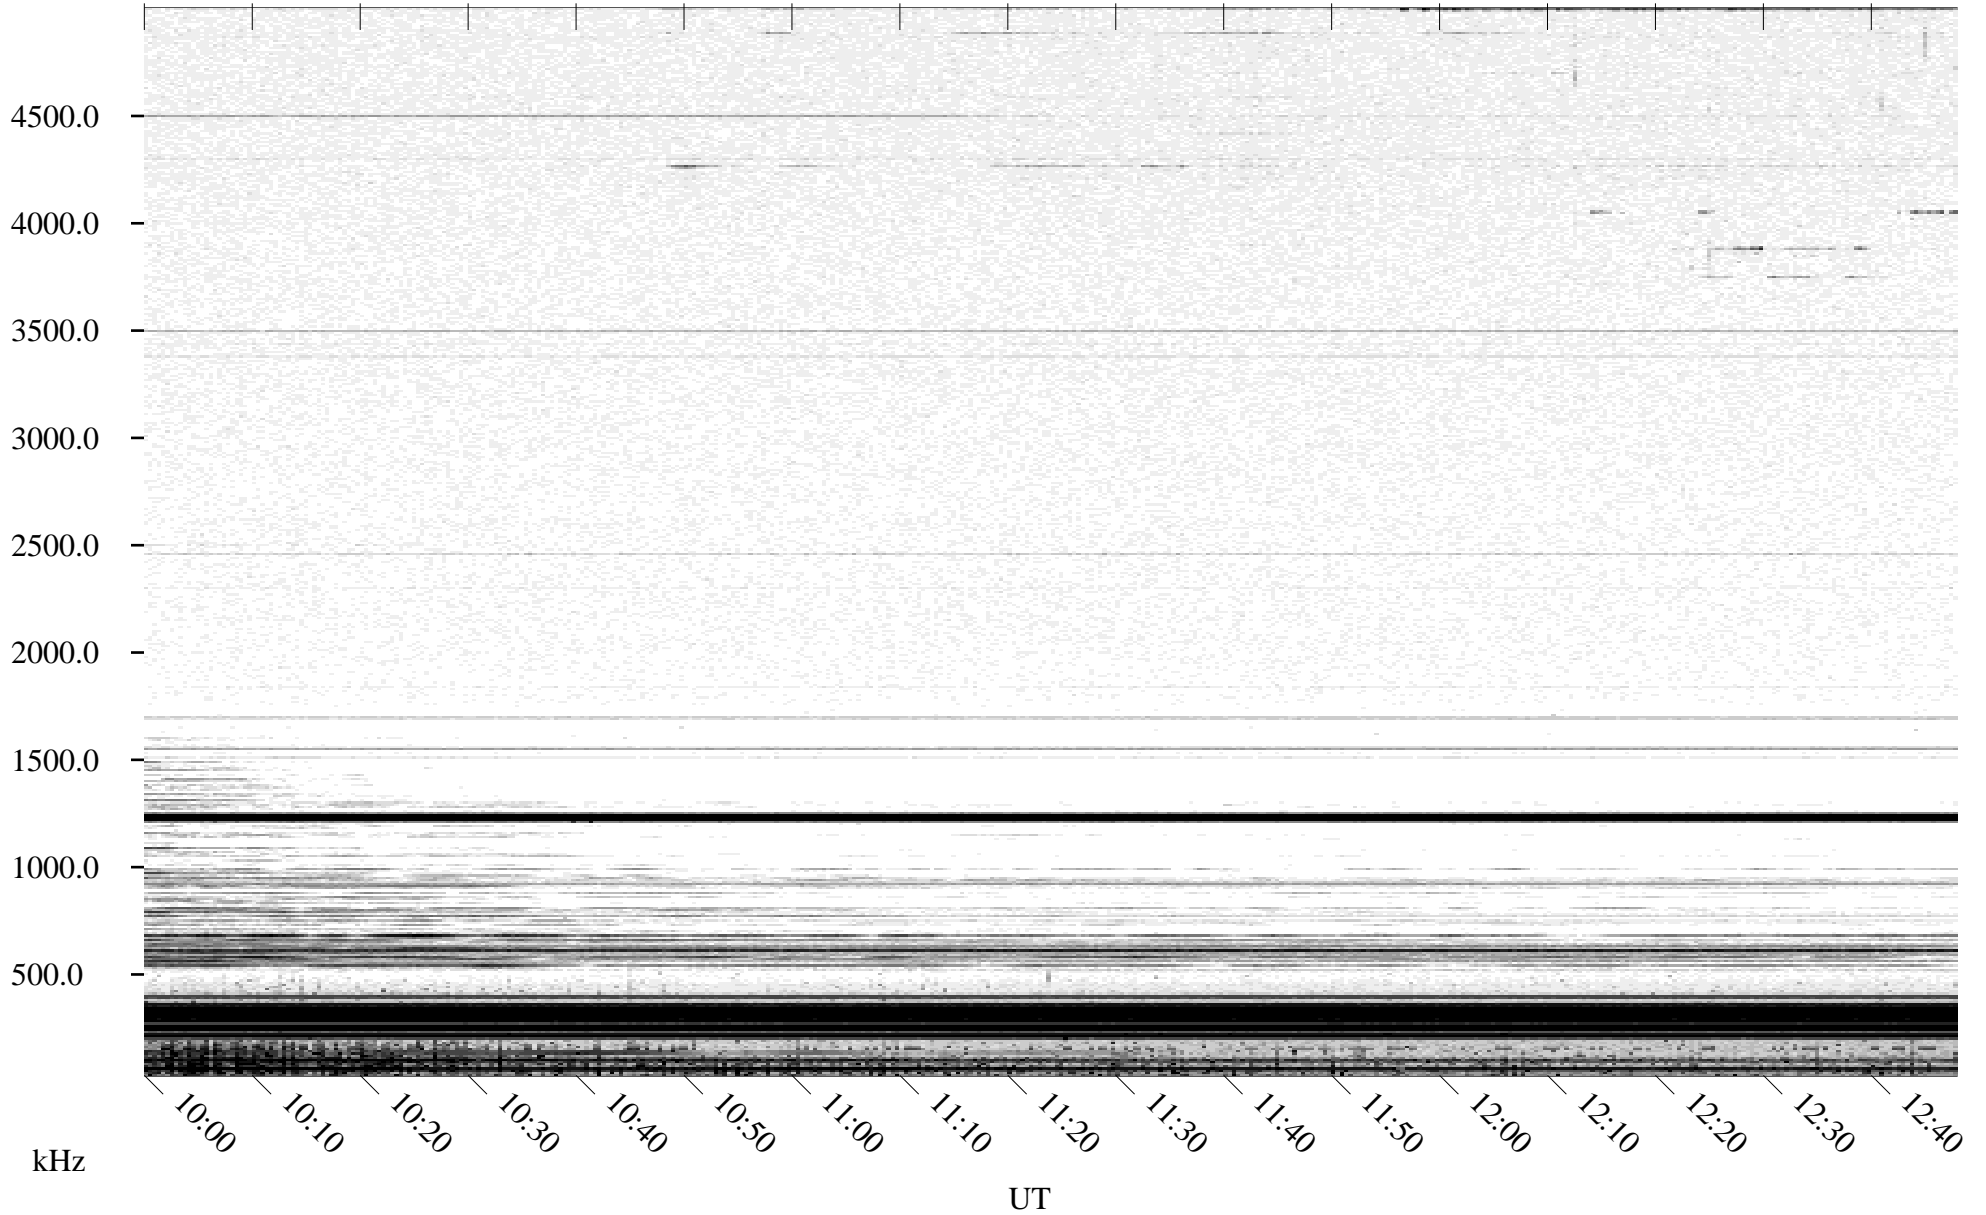

# 05/17/1996 Churchill, Manitoba

Linear Scale    Black = 161    White = 15

ch96137l.r00m max\_12

Page 4

# 05/17/1996 Churchill, Manitoba

Linear Scale    Black = 161    White = 15

ch96137l.r00m max\_12

Page 5

# 05/17/1996 Churchill, Manitoba

Linear Scale    Black = 161    White = 15

ch96137l.r00m max\_12

Page 6

# 05/17/1996 Churchill, Manitoba

Linear Scale    Black = 161    White = 15

ch96137l.r00m max\_12

Page 7