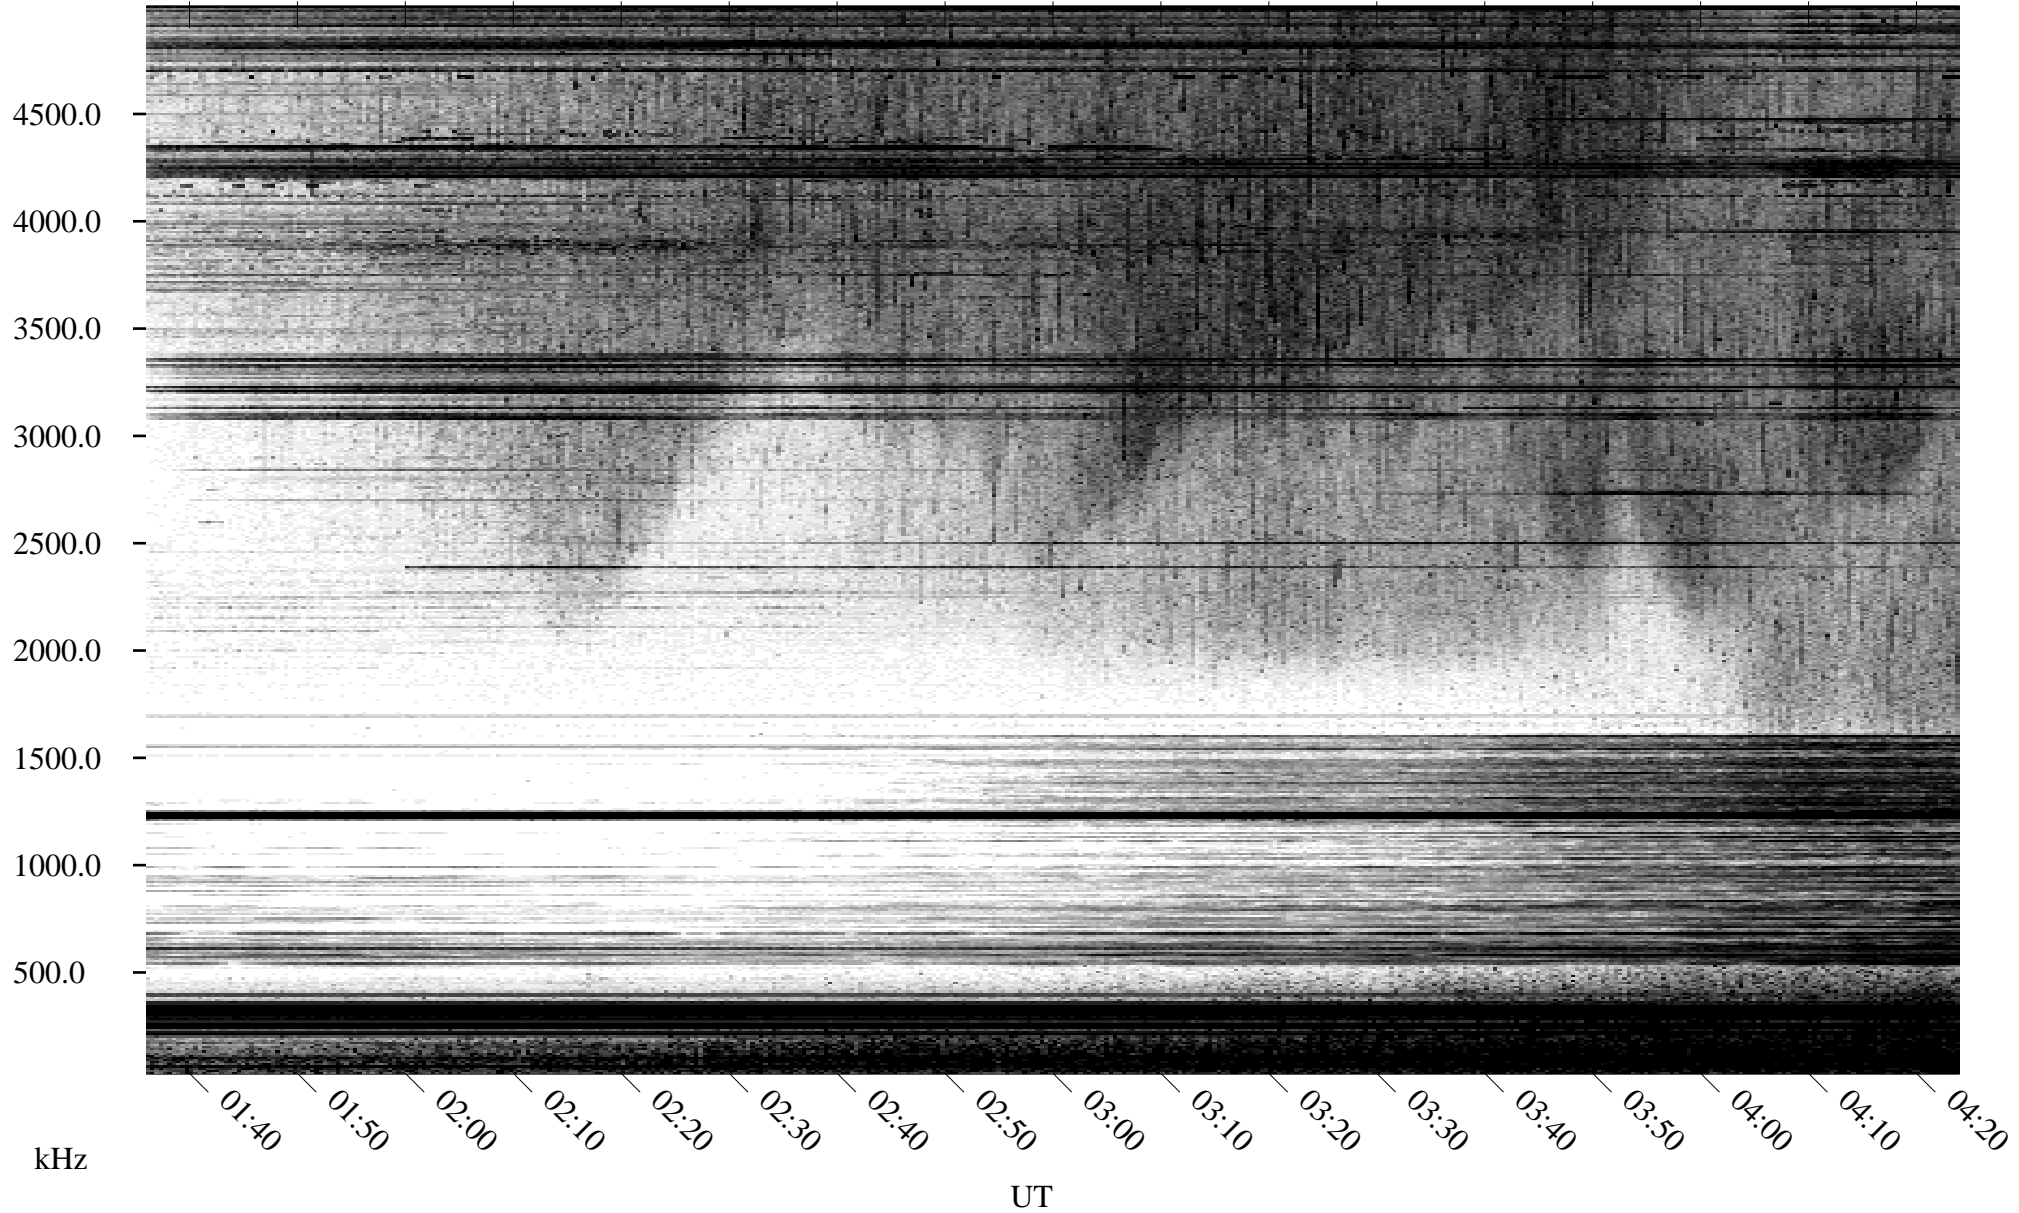

# 05/16/1996 Churchill, Manitoba

Linear Scale    Black = 161    White = 15

ch96137l.r00m max\_12

Page 1

# 05/16/1996 Churchill, Manitoba

Linear Scale    Black = 161    White = 15

ch96137l.r00m max\_12

Page 2

# 05/17/1996 Churchill, Manitoba

Linear Scale    Black = 161    White = 15

ch96137l.r00m max\_12

Page 3

# 05/17/1996 Churchill, Manitoba

Linear Scale    Black = 161    White = 15

ch96137l.r00m max\_12

Page 4