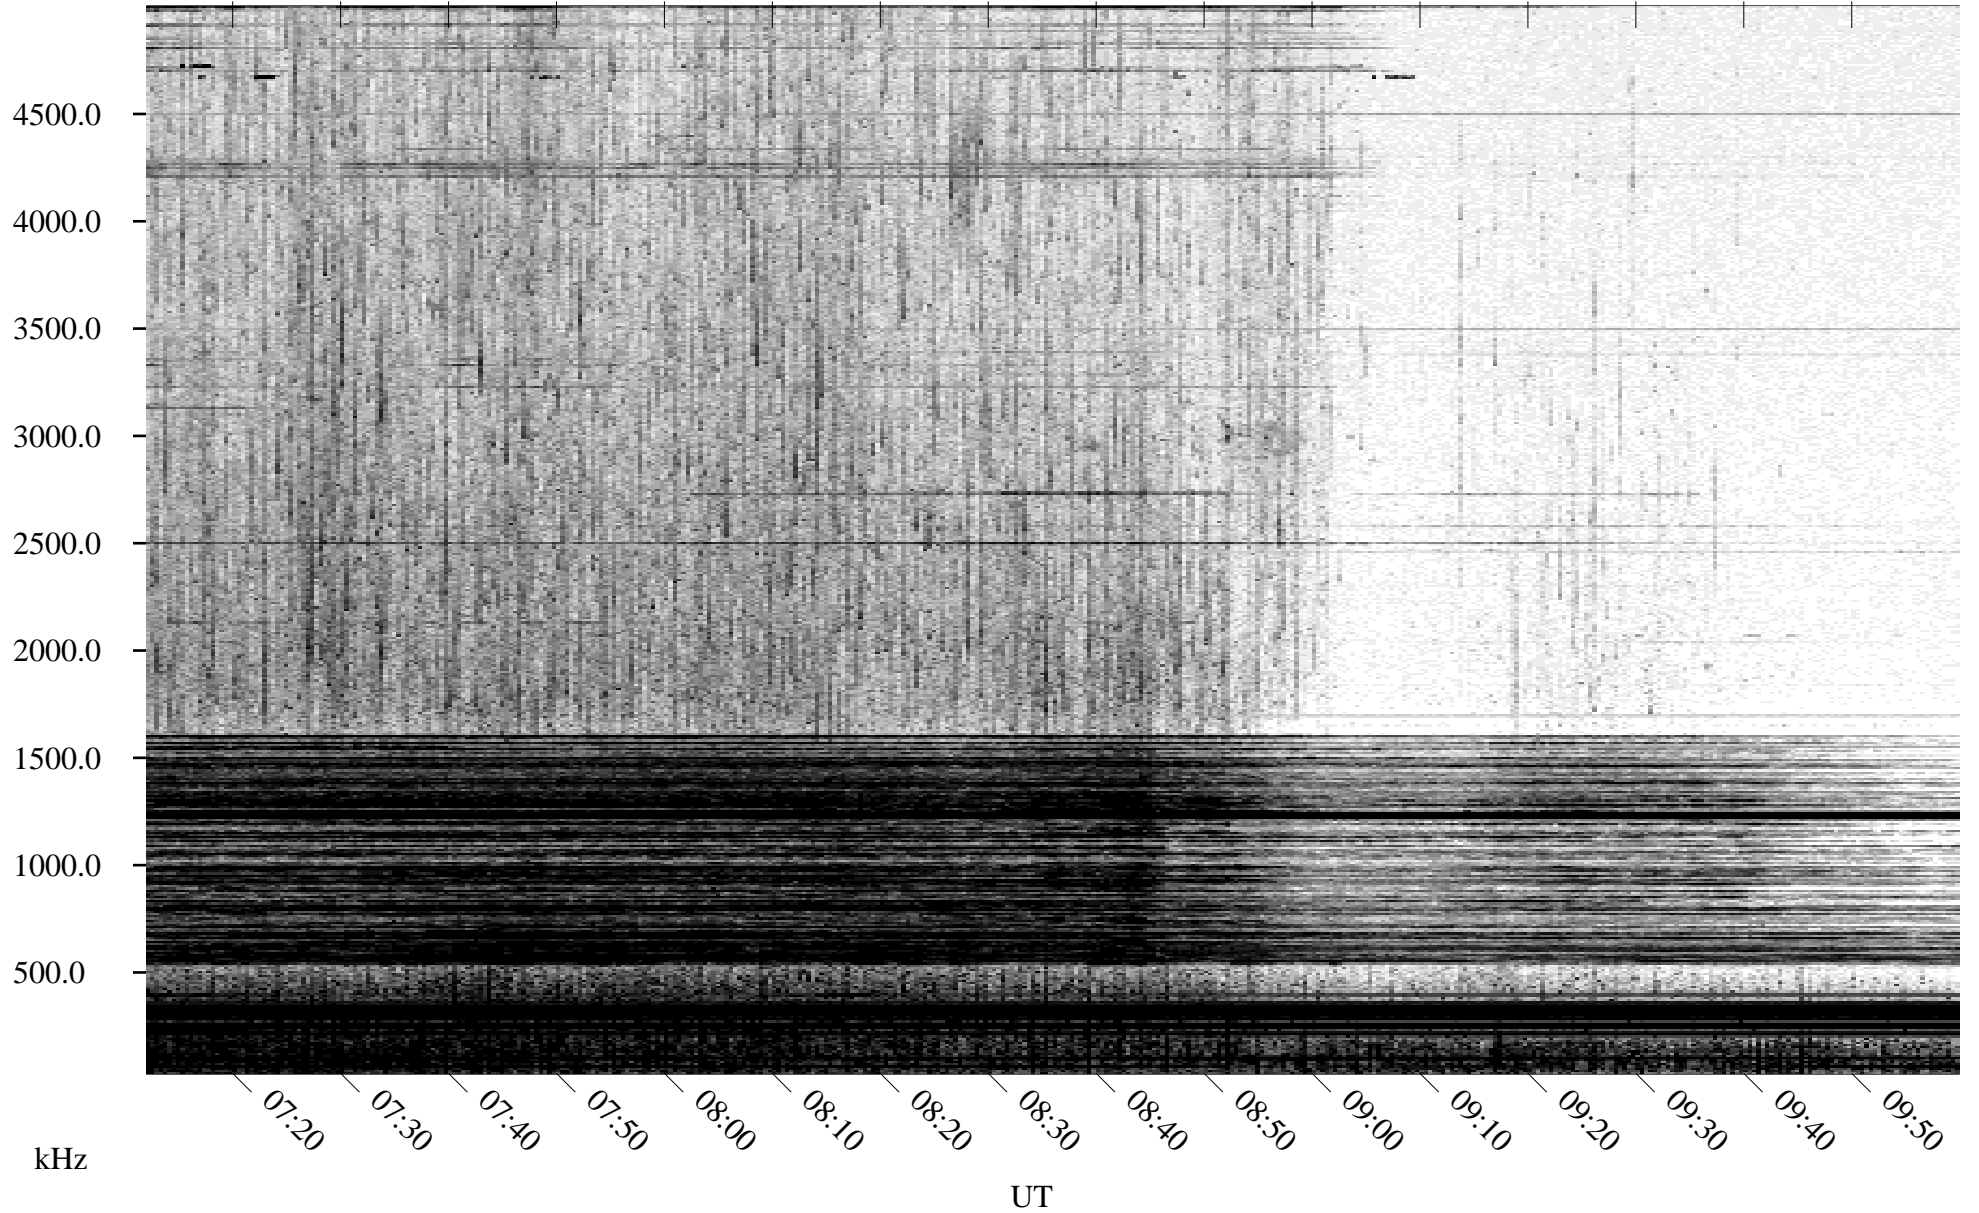

# 05/17/1996 Churchill, Manitoba

Linear Scale    Black = 161    White = 15

ch96137l.r00m max\_12

Page 4

# 05/17/1996 Churchill, Manitoba

Linear Scale    Black = 161    White = 15

ch96137l.r00m max\_12

Page 5

# 05/17/1996 Churchill, Manitoba

Linear Scale    Black = 161    White = 15

ch96137l.r00m max\_12

Page 6