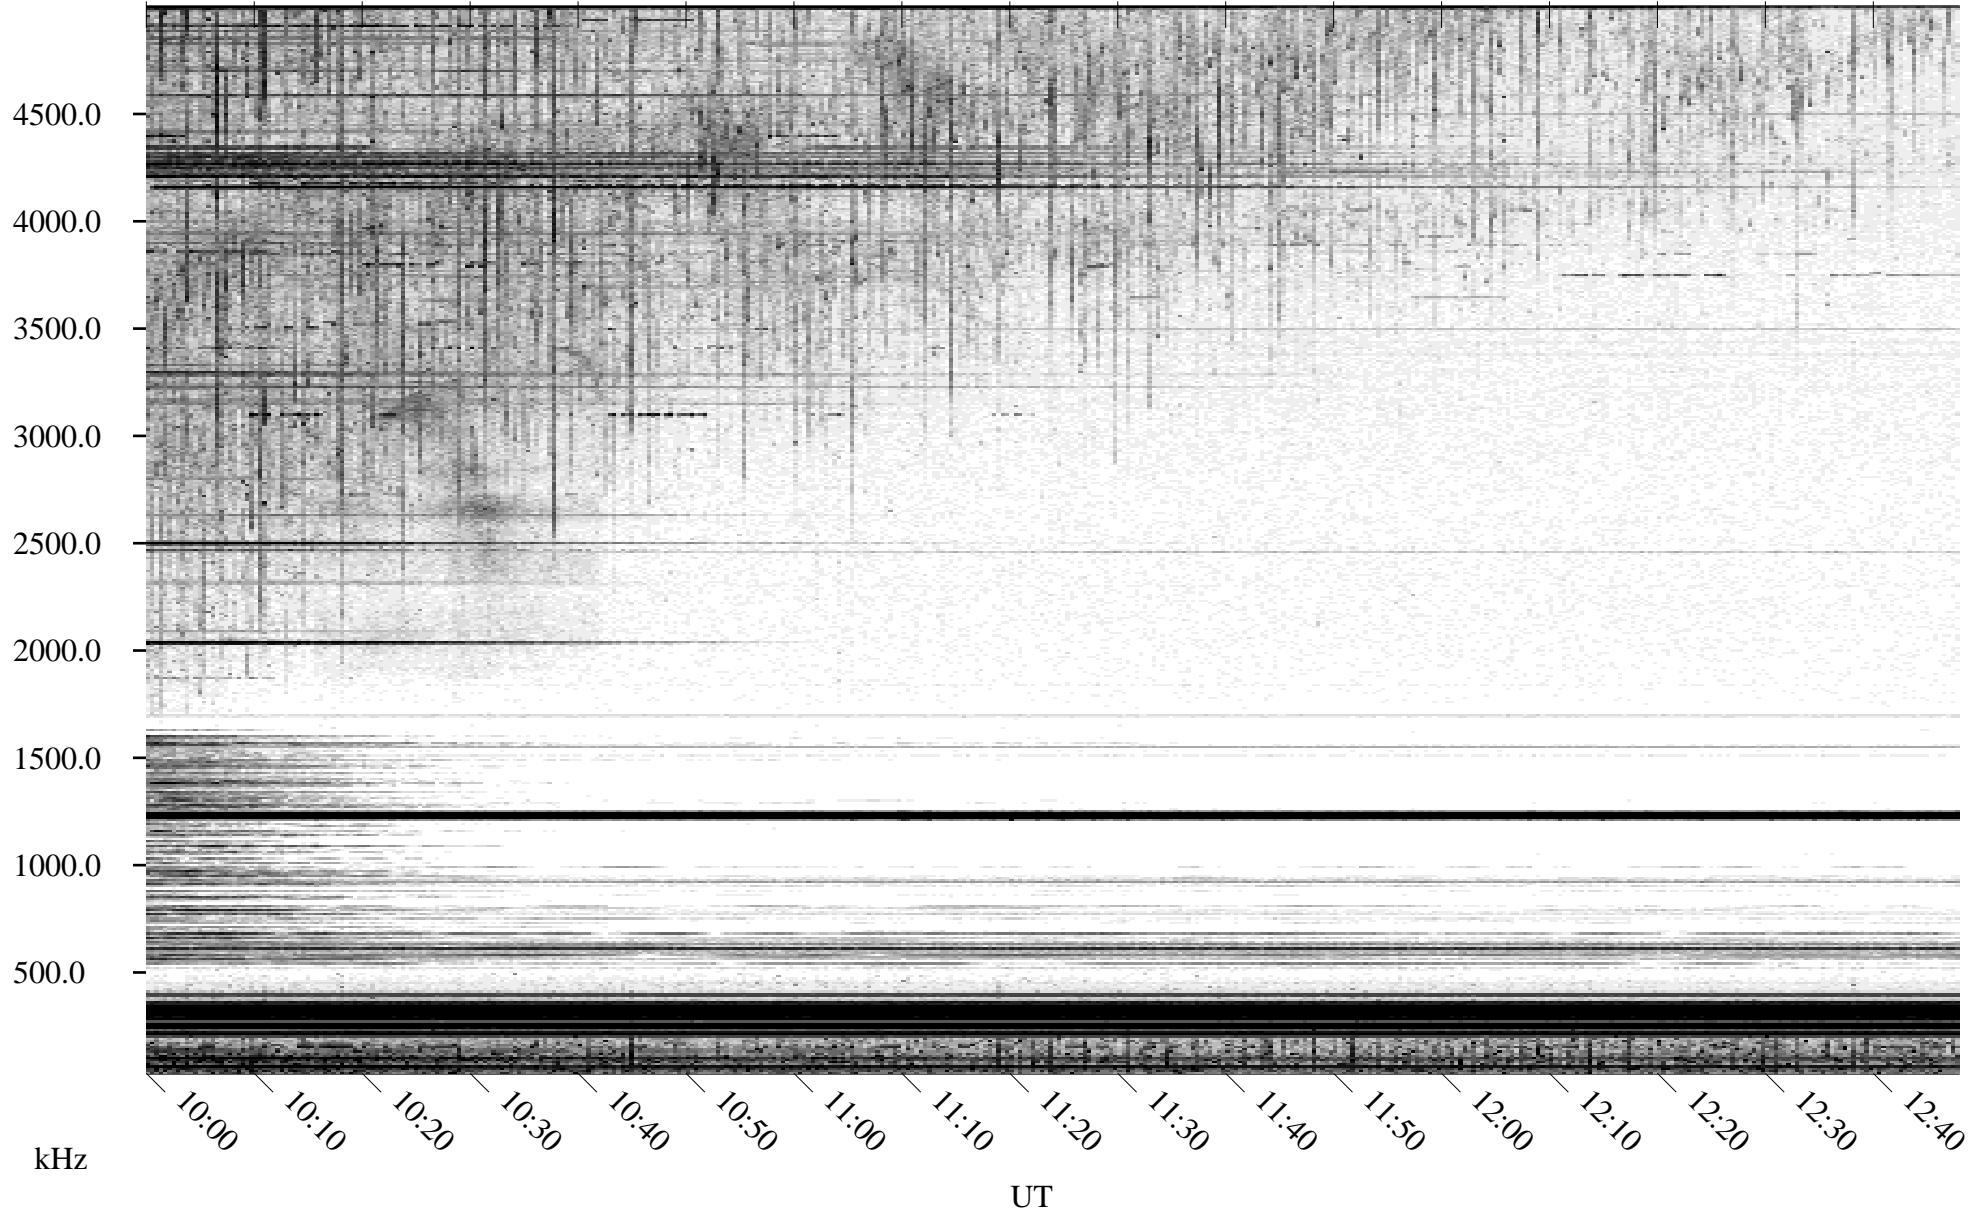

05/17/1996 Churchill, Manitoba

Linear Scale Black = 161 White = 15

ch96138l.r00m max_12

Page 1

05/17/1996 Churchill, Manitoba

Linear Scale Black = 161 White = 15

ch96138l.r00m max_12

Page 2

05/18/1996 Churchill, Manitoba

Linear Scale Black = 161 White = 15

ch96138l.r00m max_12

Page 3

05/18/1996 Churchill, Manitoba

Linear Scale Black = 161 White = 15

ch96138l.r00m max_12

Page 4

05/18/1996 Churchill, Manitoba

Linear Scale Black = 161 White = 15

ch96138l.r00m max_12

Page 5

05/18/1996 Churchill, Manitoba

Linear Scale Black = 161 White = 15

ch96138l.r00m max_12

Page 6

05/18/1996 Churchill, Manitoba

Linear Scale Black = 161 White = 15

ch96138l.r00m max_12

Page 7

05/18/1996 Churchill, Manitoba

Linear Scale Black = 161 White = 15

ch96138l.r00m max_12

Page 8