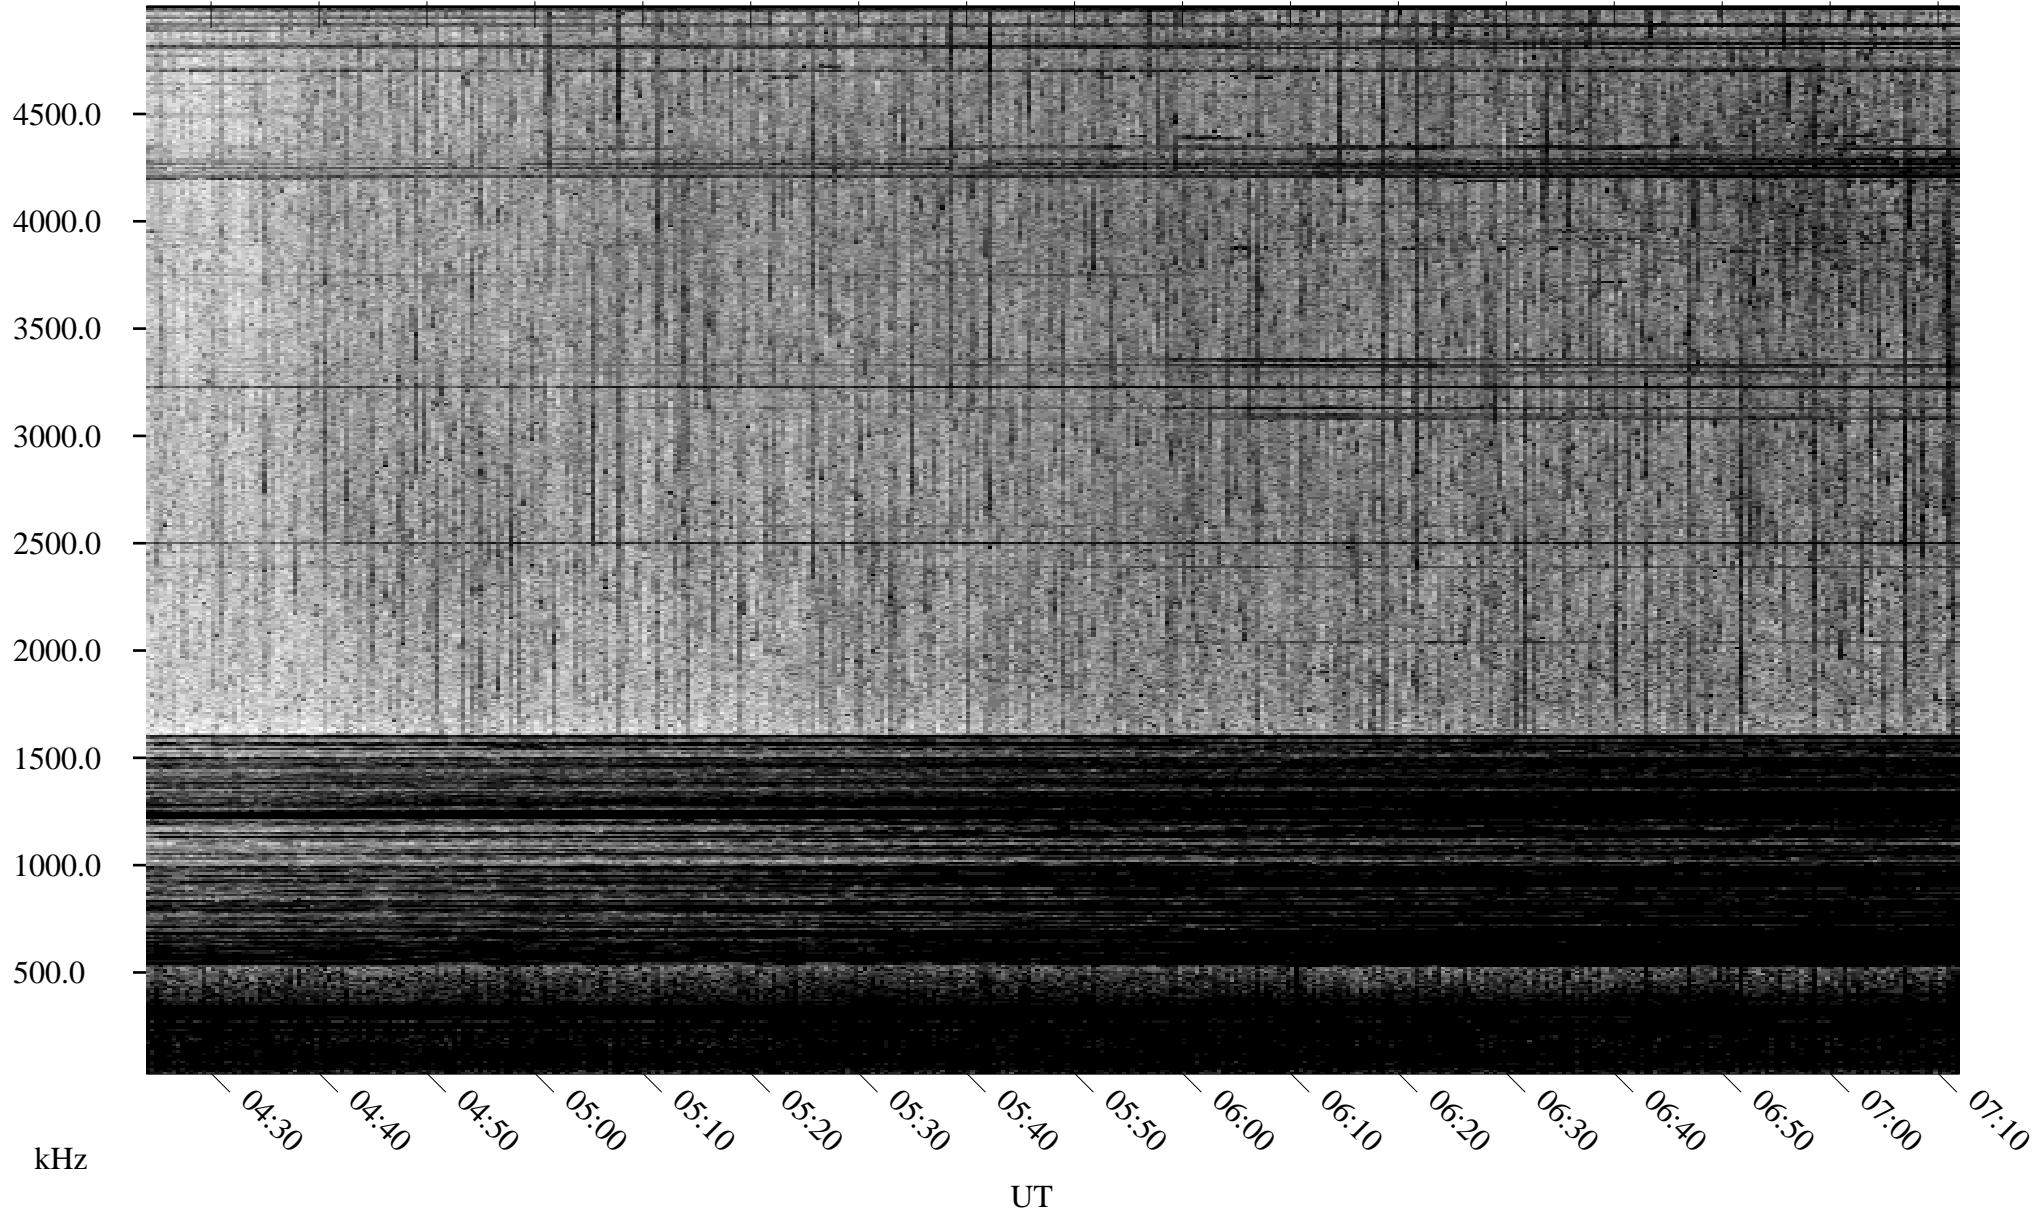

05/17/1996 Churchill, Manitoba

Linear Scale Black = 161 White = 15

ch96138l.r00m max_12

Page 1

05/17/1996 Churchill, Manitoba

Linear Scale Black = 161 White = 15

ch96138l.r00m max_12

Page 2

05/18/1996 Churchill, Manitoba

Linear Scale Black = 161 White = 15

ch96138l.r00m max_12

Page 3

05/18/1996 Churchill, Manitoba

Linear Scale Black = 161 White = 15

ch96138l.r00m max_12

Page 4

05/18/1996 Churchill, Manitoba

Linear Scale Black = 161 White = 15

ch96138l.r00m max_12

Page 5

05/18/1996 Churchill, Manitoba

Linear Scale Black = 161 White = 15

ch96138l.r00m max_12

Page 6

05/18/1996 Churchill, Manitoba

Linear Scale Black = 161 White = 15

ch96138l.r00m max_12

Page 7

05/18/1996 Churchill, Manitoba

Linear Scale Black = 161 White = 15

ch96138l.r00m max_12

Page 8