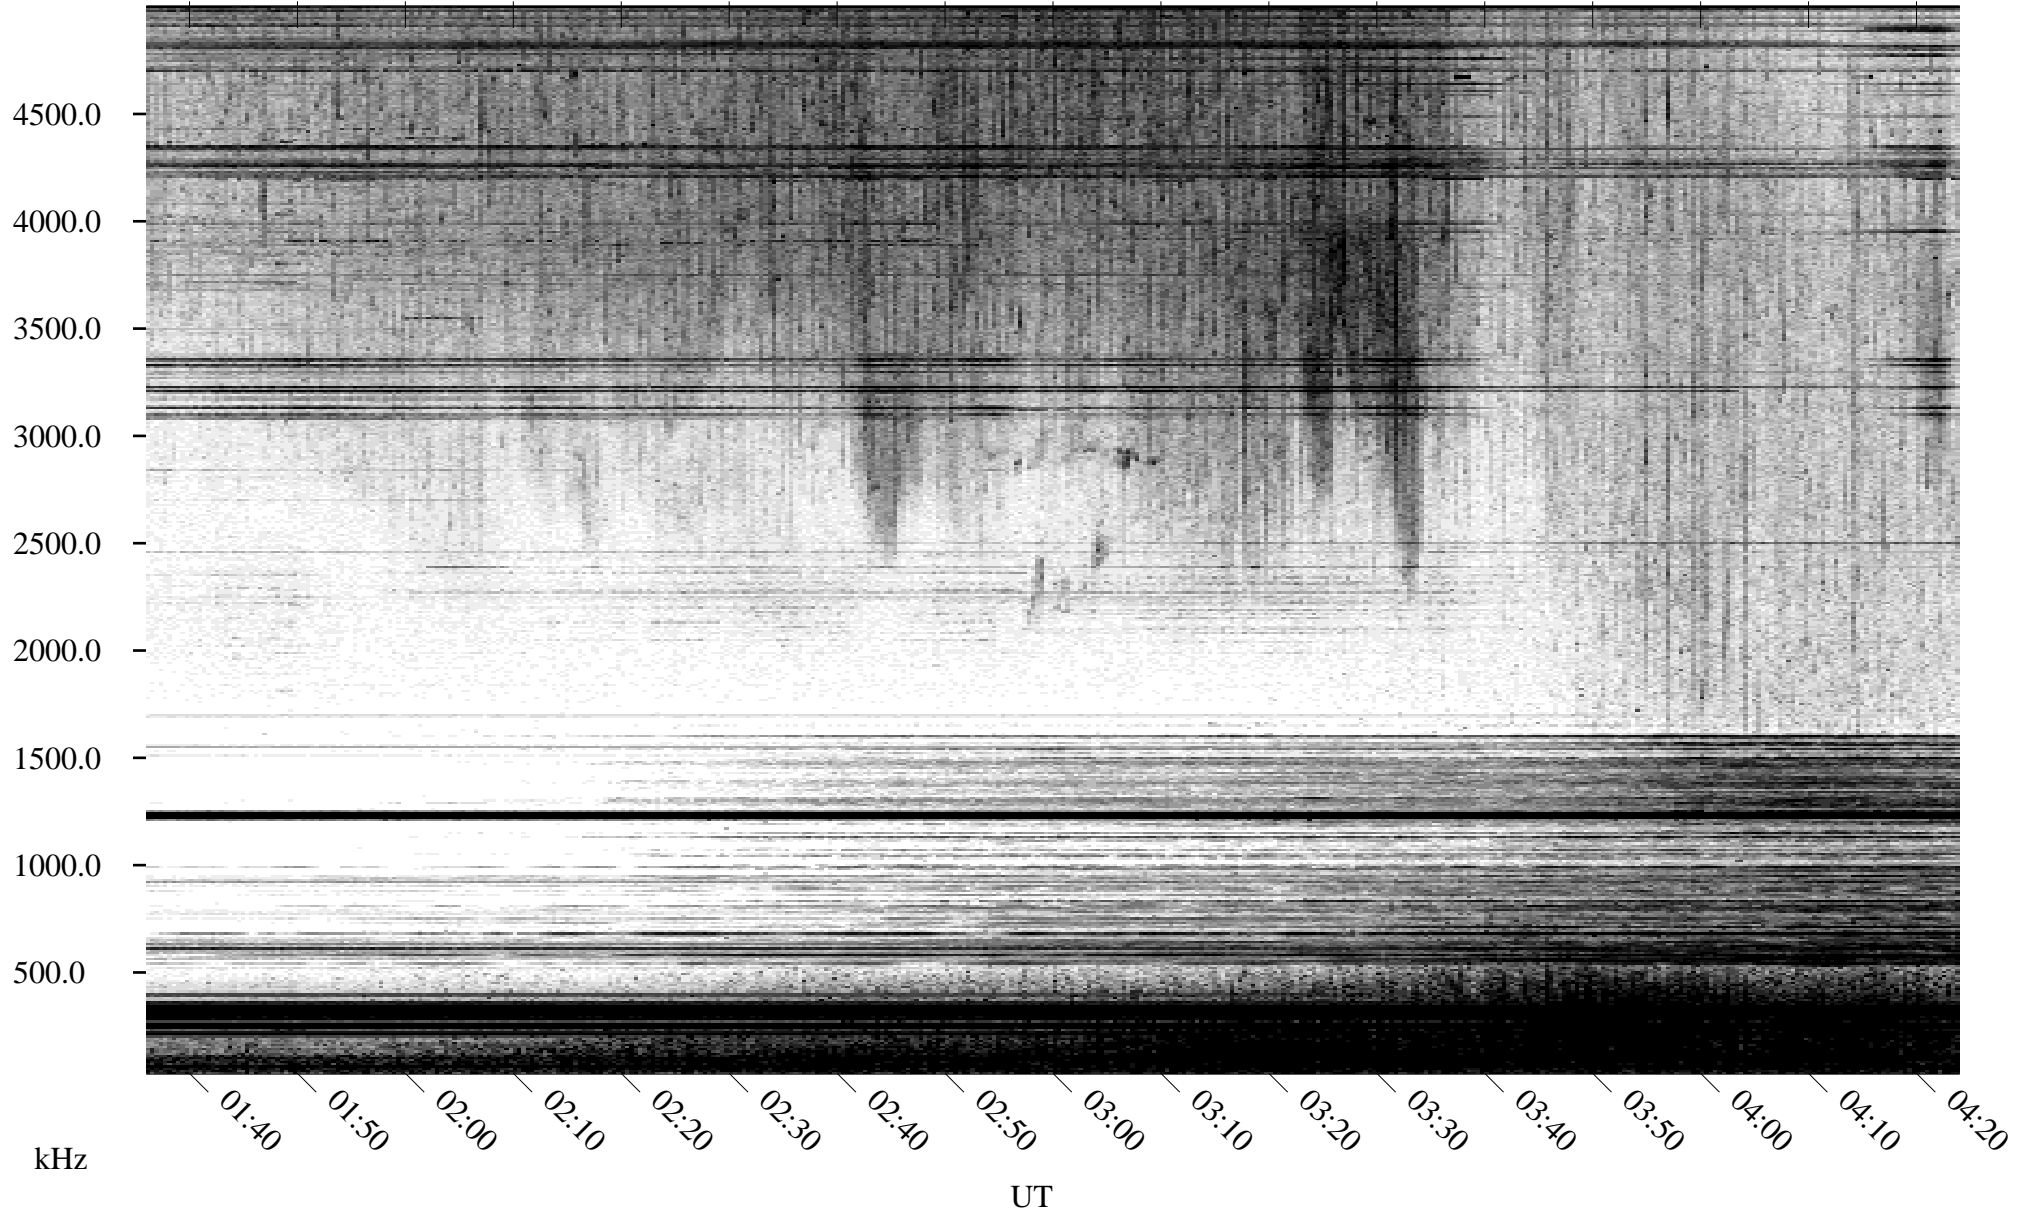

05/17/1996 Churchill, Manitoba

Linear Scale Black = 161 White = 15

ch96138l.r00m max_12

Page 1

05/17/1996 Churchill, Manitoba

Linear Scale Black = 161 White = 15

ch96138l.r00m max_12

Page 2

05/18/1996 Churchill, Manitoba

Linear Scale Black = 161 White = 15

ch96138l.r00m max_12

Page 3

05/18/1996 Churchill, Manitoba

Linear Scale Black = 161 White = 15

ch96138l.r00m max_12

Page 4

05/18/1996 Churchill, Manitoba

Linear Scale Black = 161 White = 15

ch96138l.r00m max_12

Page 5

05/18/1996 Churchill, Manitoba

Linear Scale Black = 161 White = 15

ch96138l.r00m max_12

Page 6

05/18/1996 Churchill, Manitoba

Linear Scale Black = 161 White = 15

ch96138l.r00m max_12

Page 7

05/18/1996 Churchill, Manitoba

Linear Scale Black = 161 White = 15

ch96138l.r00m max_12

Page 8