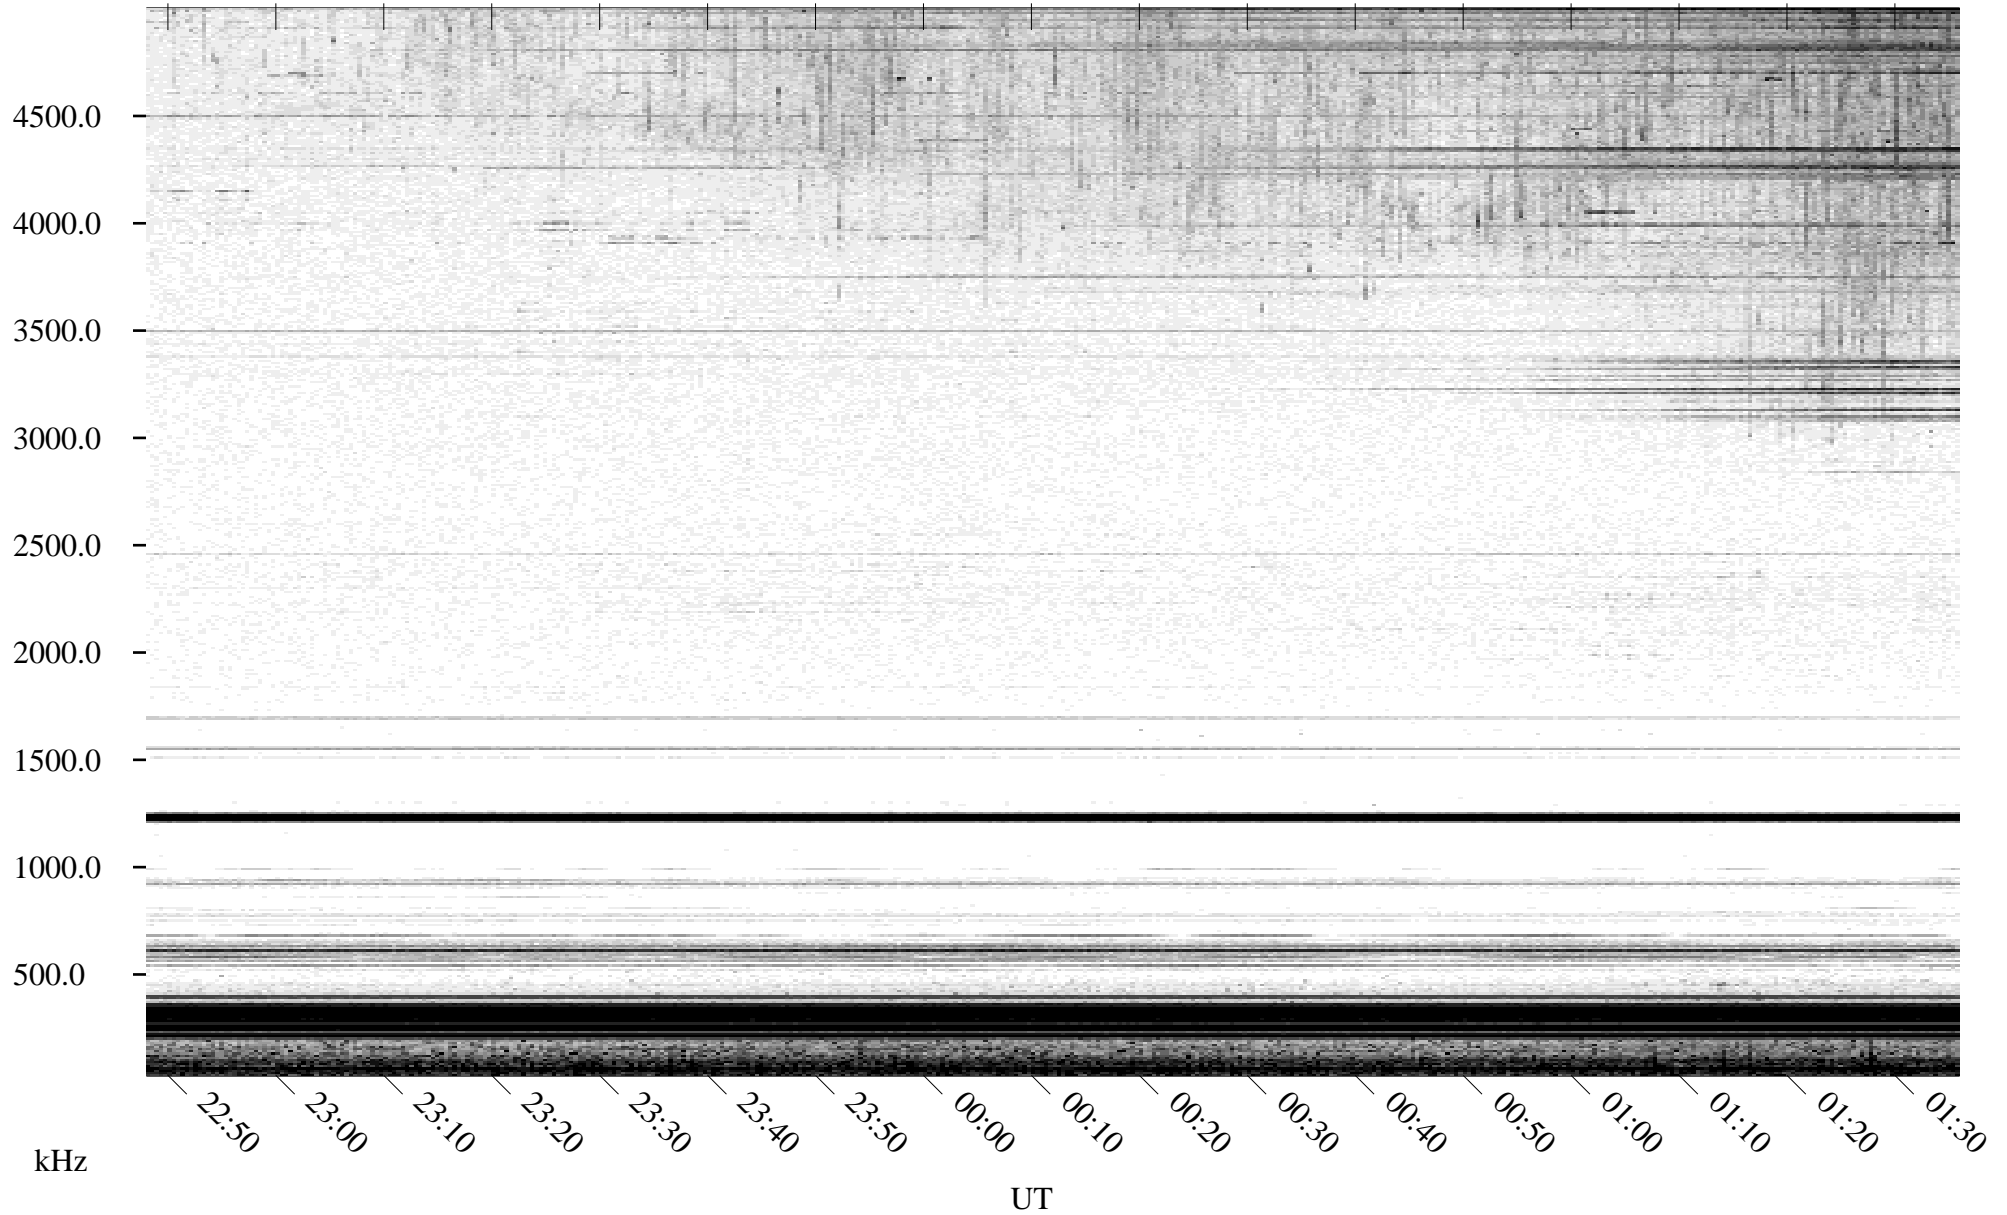

05/17/1996 Churchill, Manitoba

Linear Scale Black = 161 White = 15

ch96138l.r00m max_12

Page 1

05/17/1996 Churchill, Manitoba

Linear Scale Black = 161 White = 15

ch96138l.r00m max_12

Page 2

05/18/1996 Churchill, Manitoba

Linear Scale Black = 161 White = 15

ch96138l.r00m max_12

Page 3

05/18/1996 Churchill, Manitoba

Linear Scale Black = 161 White = 15

ch96138l.r00m max_12

Page 4

05/18/1996 Churchill, Manitoba

Linear Scale Black = 161 White = 15

ch96138l.r00m max_12

Page 5

05/18/1996 Churchill, Manitoba

Linear Scale Black = 161 White = 15

ch96138l.r00m max_12

Page 6

05/18/1996 Churchill, Manitoba

Linear Scale Black = 161 White = 15

ch96138l.r00m max_12

Page 7

05/18/1996 Churchill, Manitoba

Linear Scale Black = 161 White = 15

ch96138l.r00m max_12

Page 8