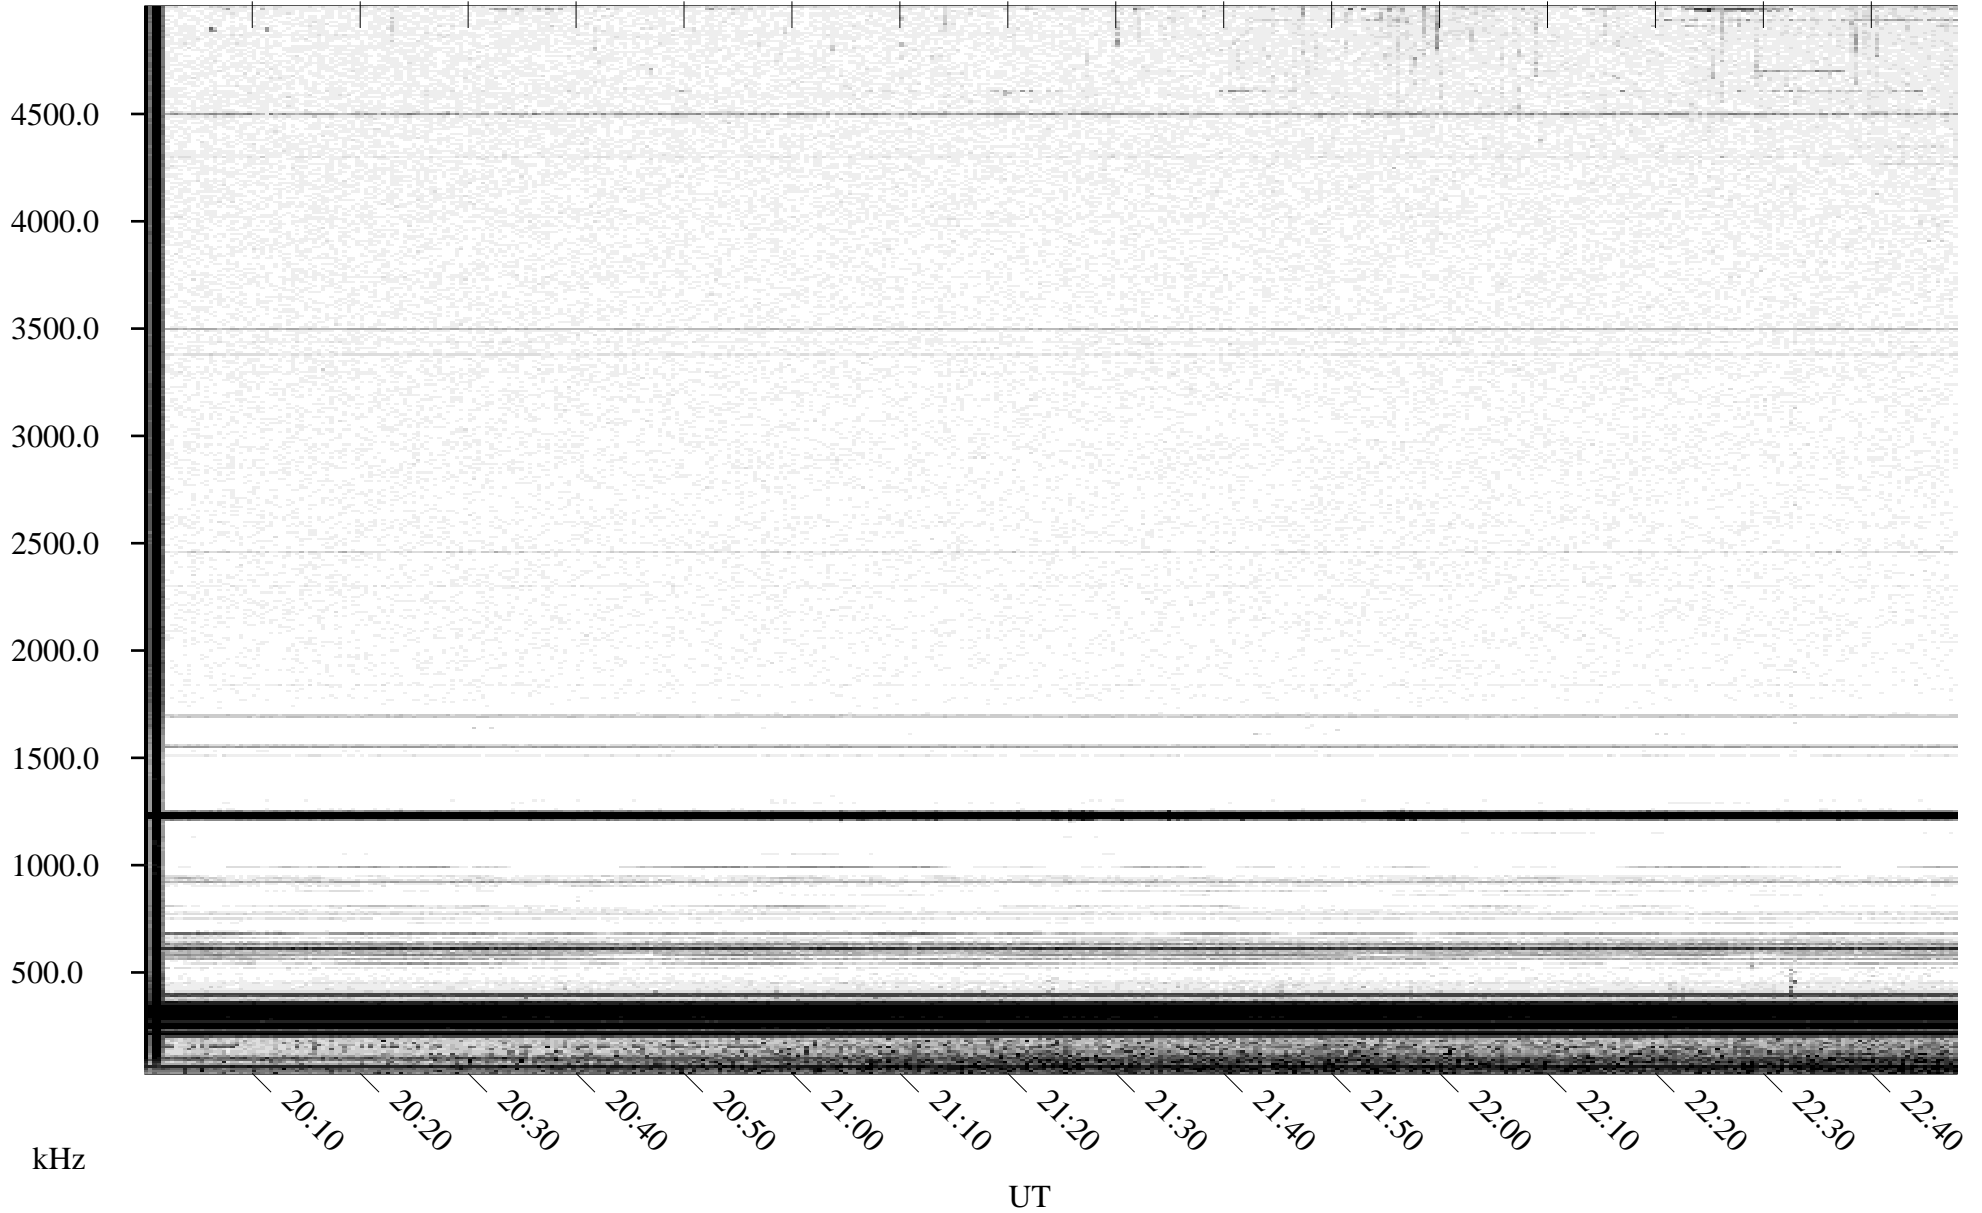

05/17/1996 Churchill, Manitoba

Linear Scale Black = 161 White = 15

ch96138l.r00m max_12

Page 1

05/17/1996 Churchill, Manitoba

Linear Scale Black = 161 White = 15

ch96138l.r00m max_12

Page 2

05/18/1996 Churchill, Manitoba

Linear Scale Black = 161 White = 15

ch96138l.r00m max_12

Page 3

05/18/1996 Churchill, Manitoba

Linear Scale Black = 161 White = 15

ch96138l.r00m max_12

Page 4

05/18/1996 Churchill, Manitoba

Linear Scale Black = 161 White = 15

ch96138l.r00m max_12

Page 5

05/18/1996 Churchill, Manitoba

Linear Scale Black = 161 White = 15

ch96138l.r00m max_12

Page 6

05/18/1996 Churchill, Manitoba

Linear Scale Black = 161 White = 15

ch96138l.r00m max_12

Page 7

05/18/1996 Churchill, Manitoba

Linear Scale Black = 161 White = 15

ch96138l.r00m max_12

Page 8