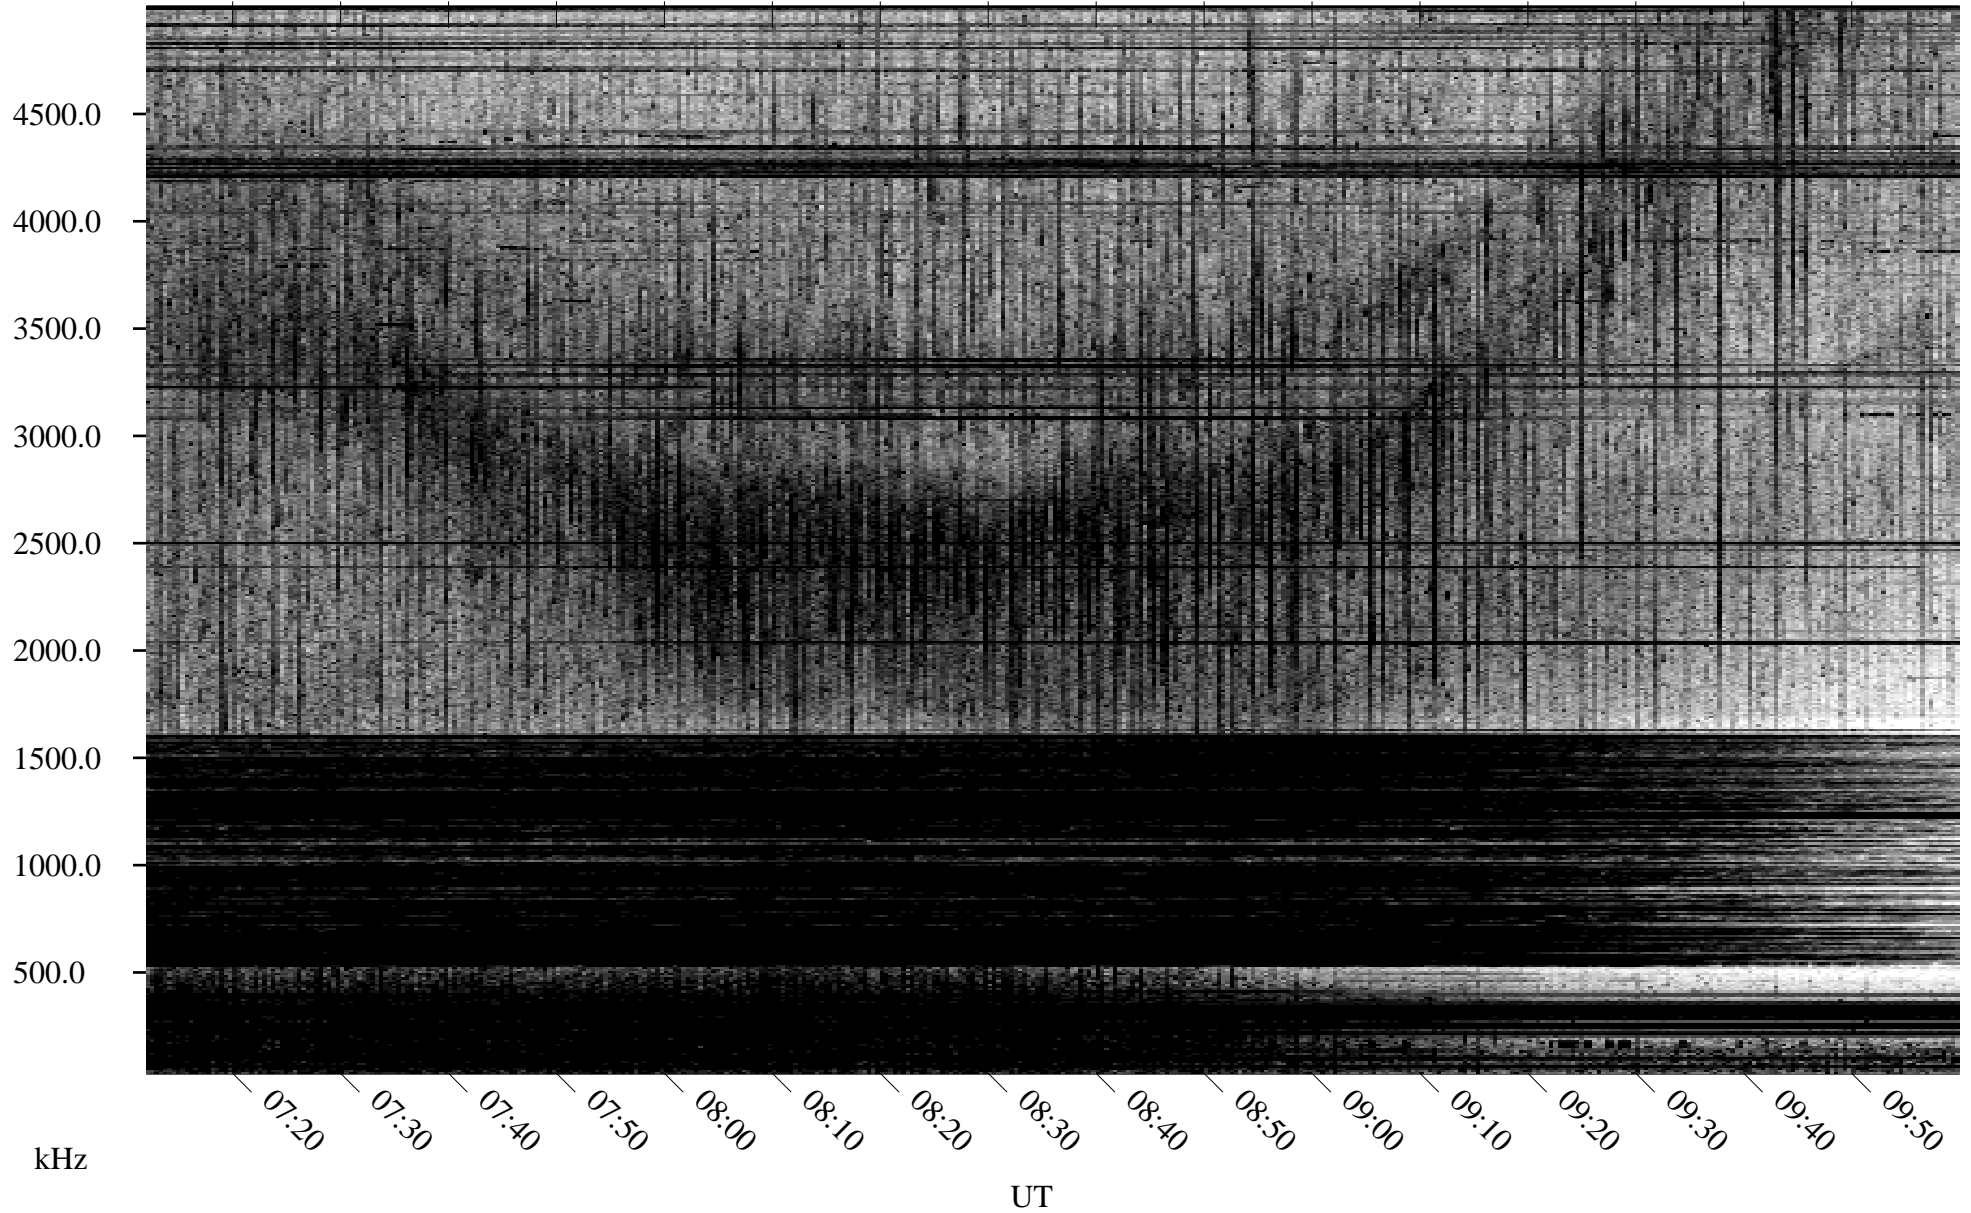

05/17/1996 Churchill, Manitoba

Linear Scale Black = 161 White = 15

ch96138l.r00m max_12

Page 1

05/17/1996 Churchill, Manitoba

Linear Scale Black = 161 White = 15

ch96138l.r00m max_12

Page 2

05/18/1996 Churchill, Manitoba

Linear Scale Black = 161 White = 15

ch96138l.r00m max_12

Page 3

05/18/1996 Churchill, Manitoba

Linear Scale Black = 161 White = 15

ch96138l.r00m max_12

Page 4

05/18/1996 Churchill, Manitoba

Linear Scale Black = 161 White = 15

ch96138l.r00m max_12

Page 5

05/18/1996 Churchill, Manitoba

Linear Scale Black = 161 White = 15

ch96138l.r00m max_12

Page 6

05/18/1996 Churchill, Manitoba

Linear Scale Black = 161 White = 15

ch96138l.r00m max_12

Page 7

05/18/1996 Churchill, Manitoba

Linear Scale Black = 161 White = 15

ch96138l.r00m max_12

Page 8