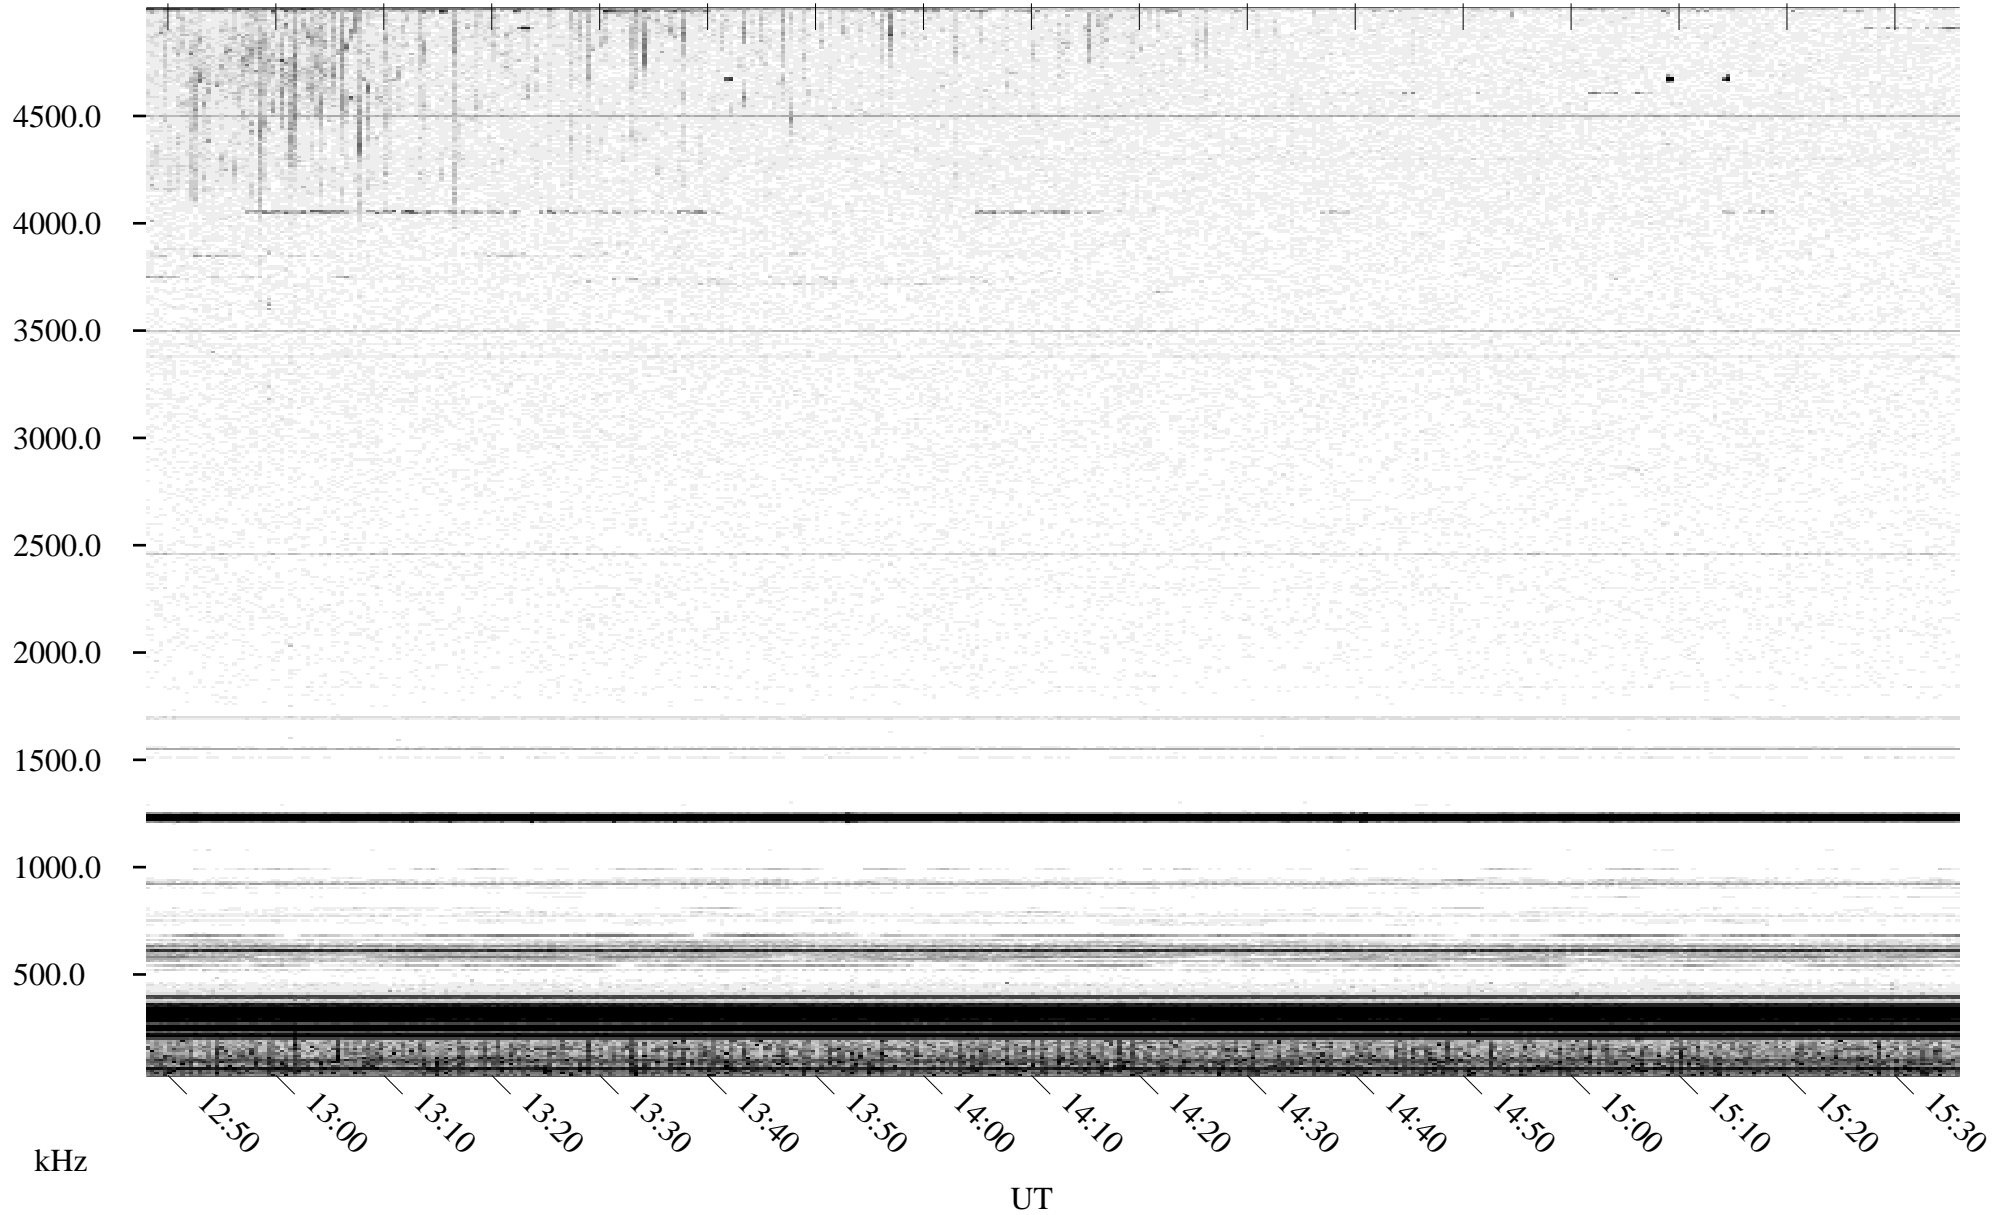

05/17/1996 Churchill, Manitoba

Linear Scale Black = 161 White = 15

ch96138l.r00m max_12

Page 1

05/17/1996 Churchill, Manitoba

Linear Scale Black = 161 White = 15

ch96138l.r00m max_12

Page 2

05/18/1996 Churchill, Manitoba

Linear Scale Black = 161 White = 15

ch96138l.r00m max_12

Page 3

05/18/1996 Churchill, Manitoba

Linear Scale Black = 161 White = 15

ch96138l.r00m max_12

Page 4

05/18/1996 Churchill, Manitoba

Linear Scale Black = 161 White = 15

ch96138l.r00m max_12

Page 5

05/18/1996 Churchill, Manitoba

Linear Scale Black = 161 White = 15

ch96138l.r00m max_12

Page 6

05/18/1996 Churchill, Manitoba

Linear Scale Black = 161 White = 15

ch96138l.r00m max_12

Page 7

05/18/1996 Churchill, Manitoba

Linear Scale Black = 161 White = 15

ch96138l.r00m max_12

Page 8