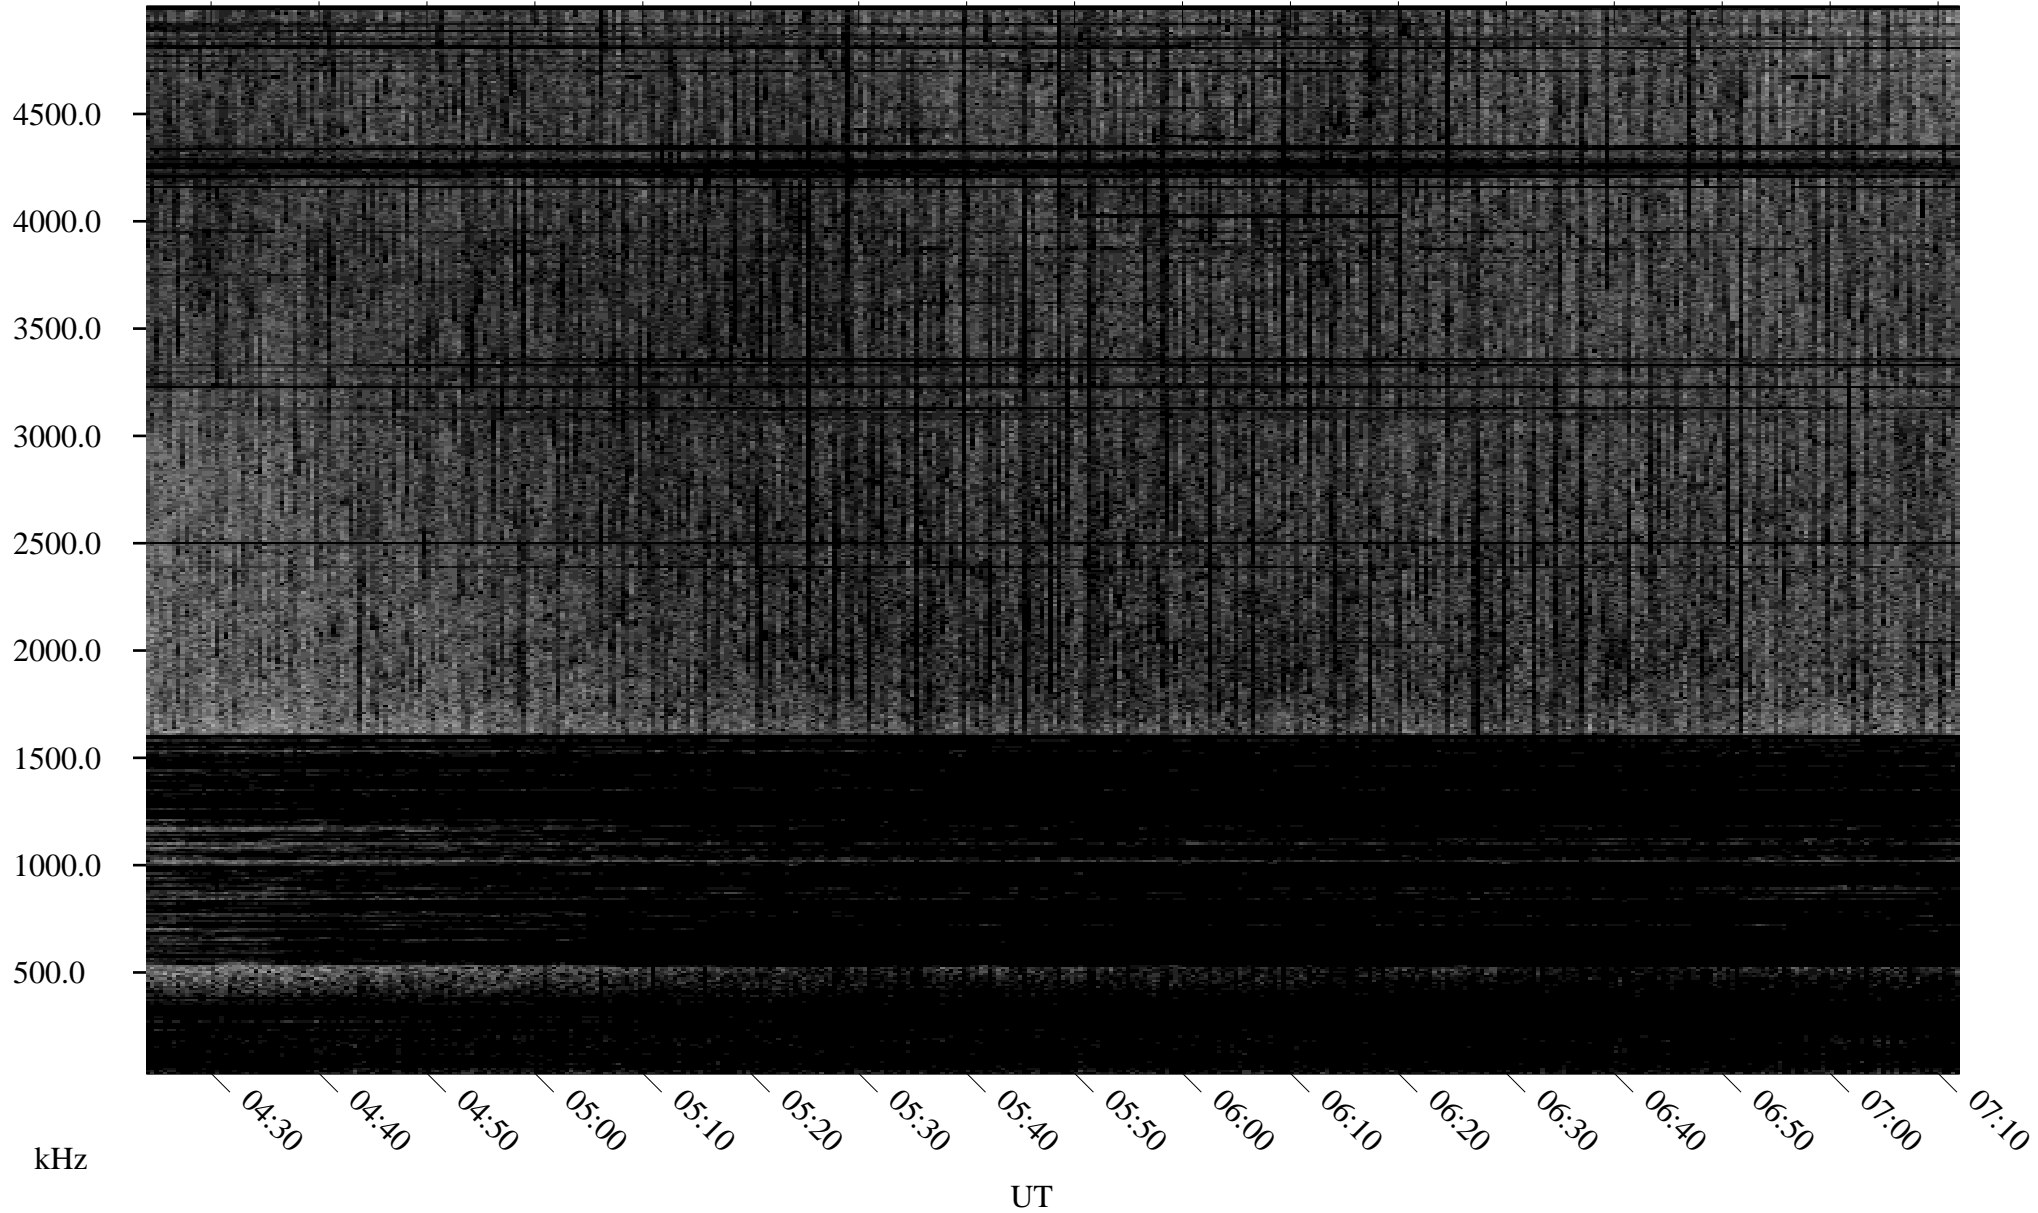

05/18/1996 Churchill, Manitoba

Linear Scale Black = 161 White = 15

ch96139l.r00m max_12

Page 1

05/18/1996 Churchill, Manitoba

Linear Scale Black = 161 White = 15

ch96139l.r00m max_12

Page 2

05/19/1996 Churchill, Manitoba

Linear Scale Black = 161 White = 15

ch96139l.r00m max_12

Page 3

05/19/1996 Churchill, Manitoba

Linear Scale Black = 161 White = 15

ch96139l.r00m max_12

Page 4

05/19/1996 Churchill, Manitoba

Linear Scale Black = 161 White = 15

ch96139l.r00m max_12

Page 5

05/19/1996 Churchill, Manitoba

Linear Scale Black = 161 White = 15

ch96139l.r00m max_12

Page 6

05/19/1996 Churchill, Manitoba

Linear Scale Black = 161 White = 15

ch96139l.r00m max_12

Page 7

05/19/1996 Churchill, Manitoba

Linear Scale Black = 161 White = 15

ch96139l.r00m max_12

Page 8