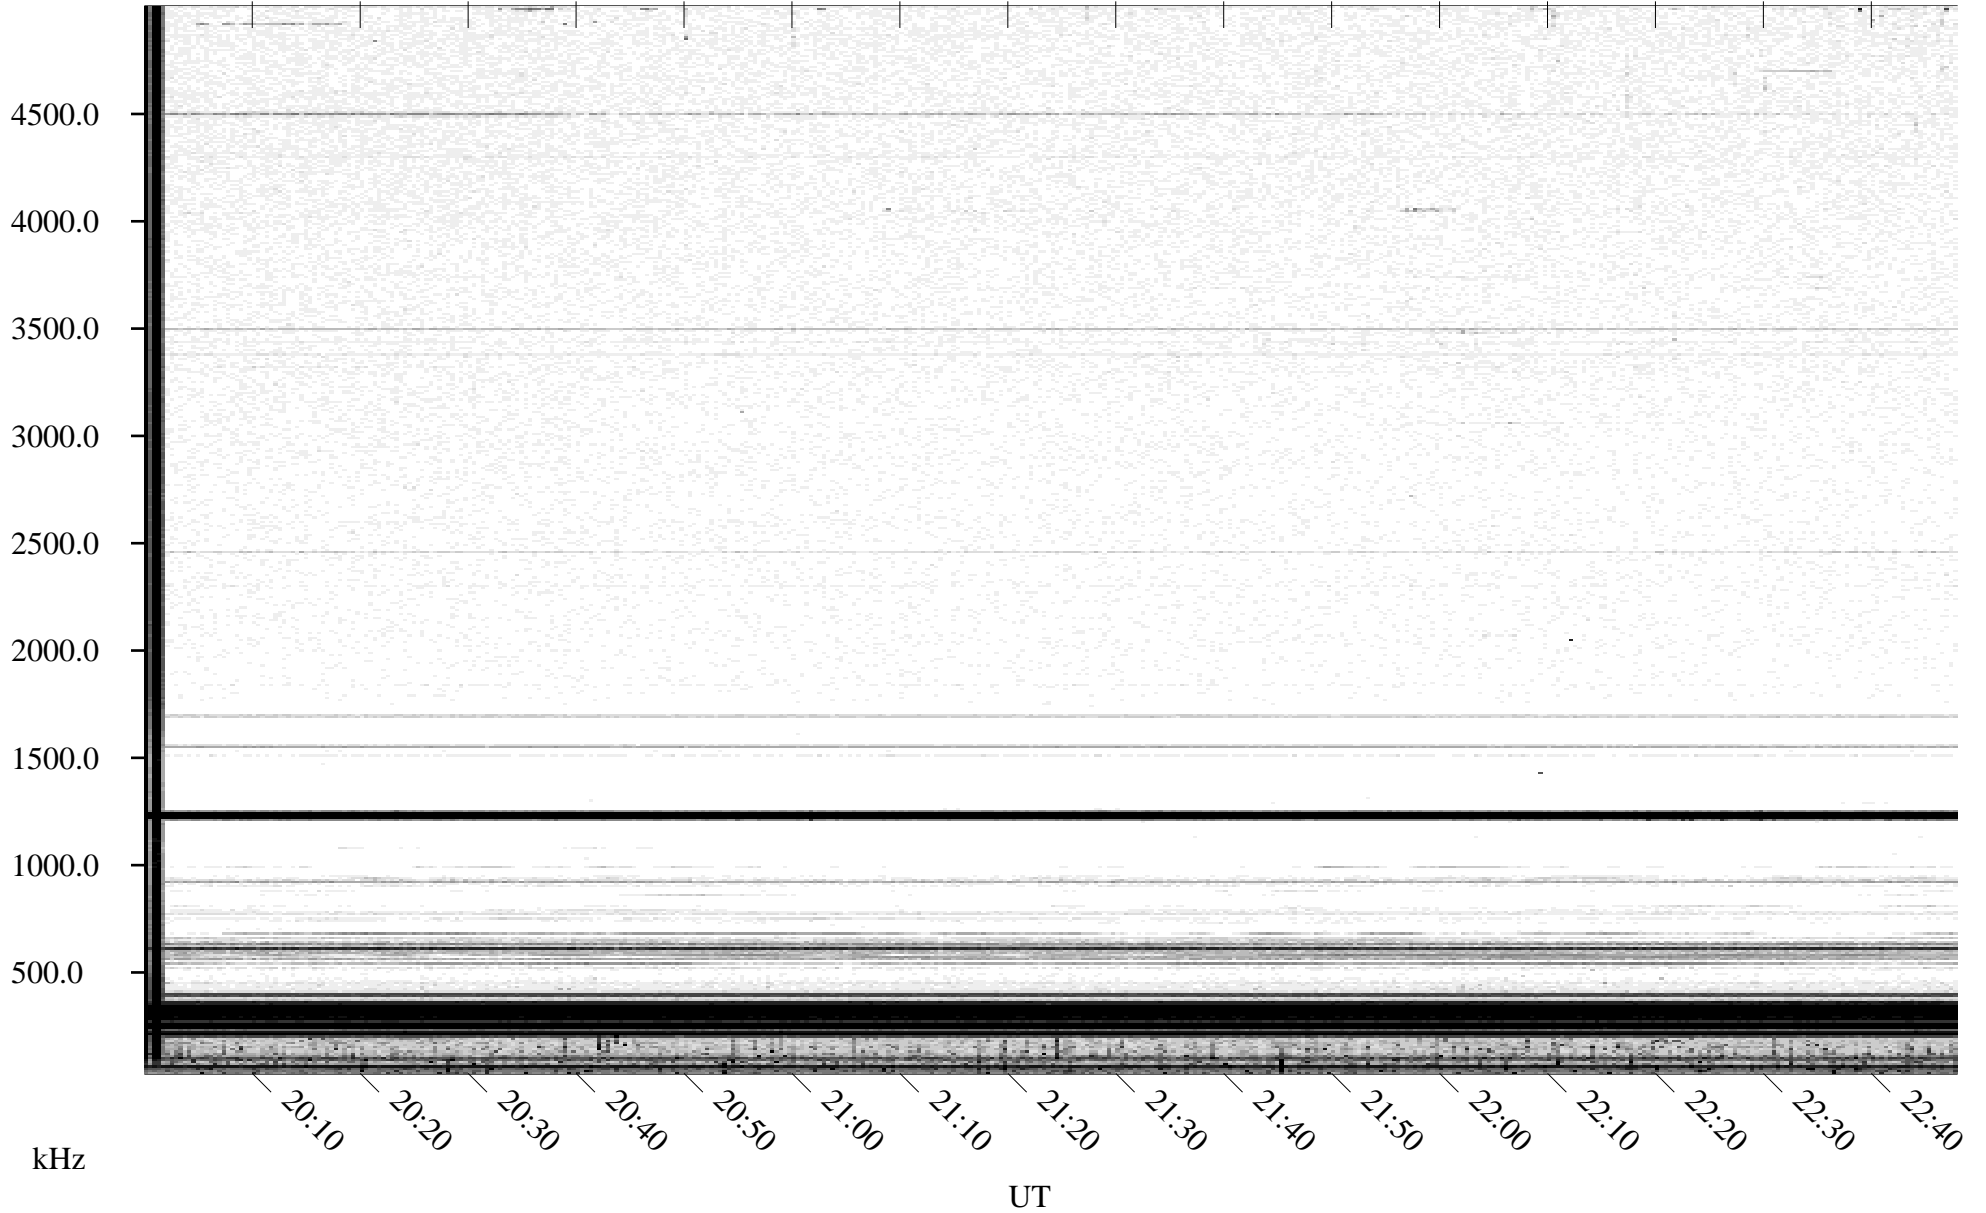

05/18/1996 Churchill, Manitoba

Linear Scale Black = 161 White = 15

ch96139l.r00m max_12

Page 1

05/18/1996 Churchill, Manitoba

Linear Scale Black = 161 White = 15

ch96139l.r00m max_12

Page 2

05/19/1996 Churchill, Manitoba

Linear Scale Black = 161 White = 15

ch96139l.r00m max_12

Page 3

05/19/1996 Churchill, Manitoba

Linear Scale Black = 161 White = 15

ch96139l.r00m max_12

Page 4

05/19/1996 Churchill, Manitoba

Linear Scale Black = 161 White = 15

ch96139l.r00m max_12

Page 5

05/19/1996 Churchill, Manitoba

Linear Scale Black = 161 White = 15

ch96139l.r00m max_12

Page 6

05/19/1996 Churchill, Manitoba

Linear Scale Black = 161 White = 15

ch96139l.r00m max_12

Page 7

05/19/1996 Churchill, Manitoba

Linear Scale Black = 161 White = 15

ch96139l.r00m max_12

Page 8