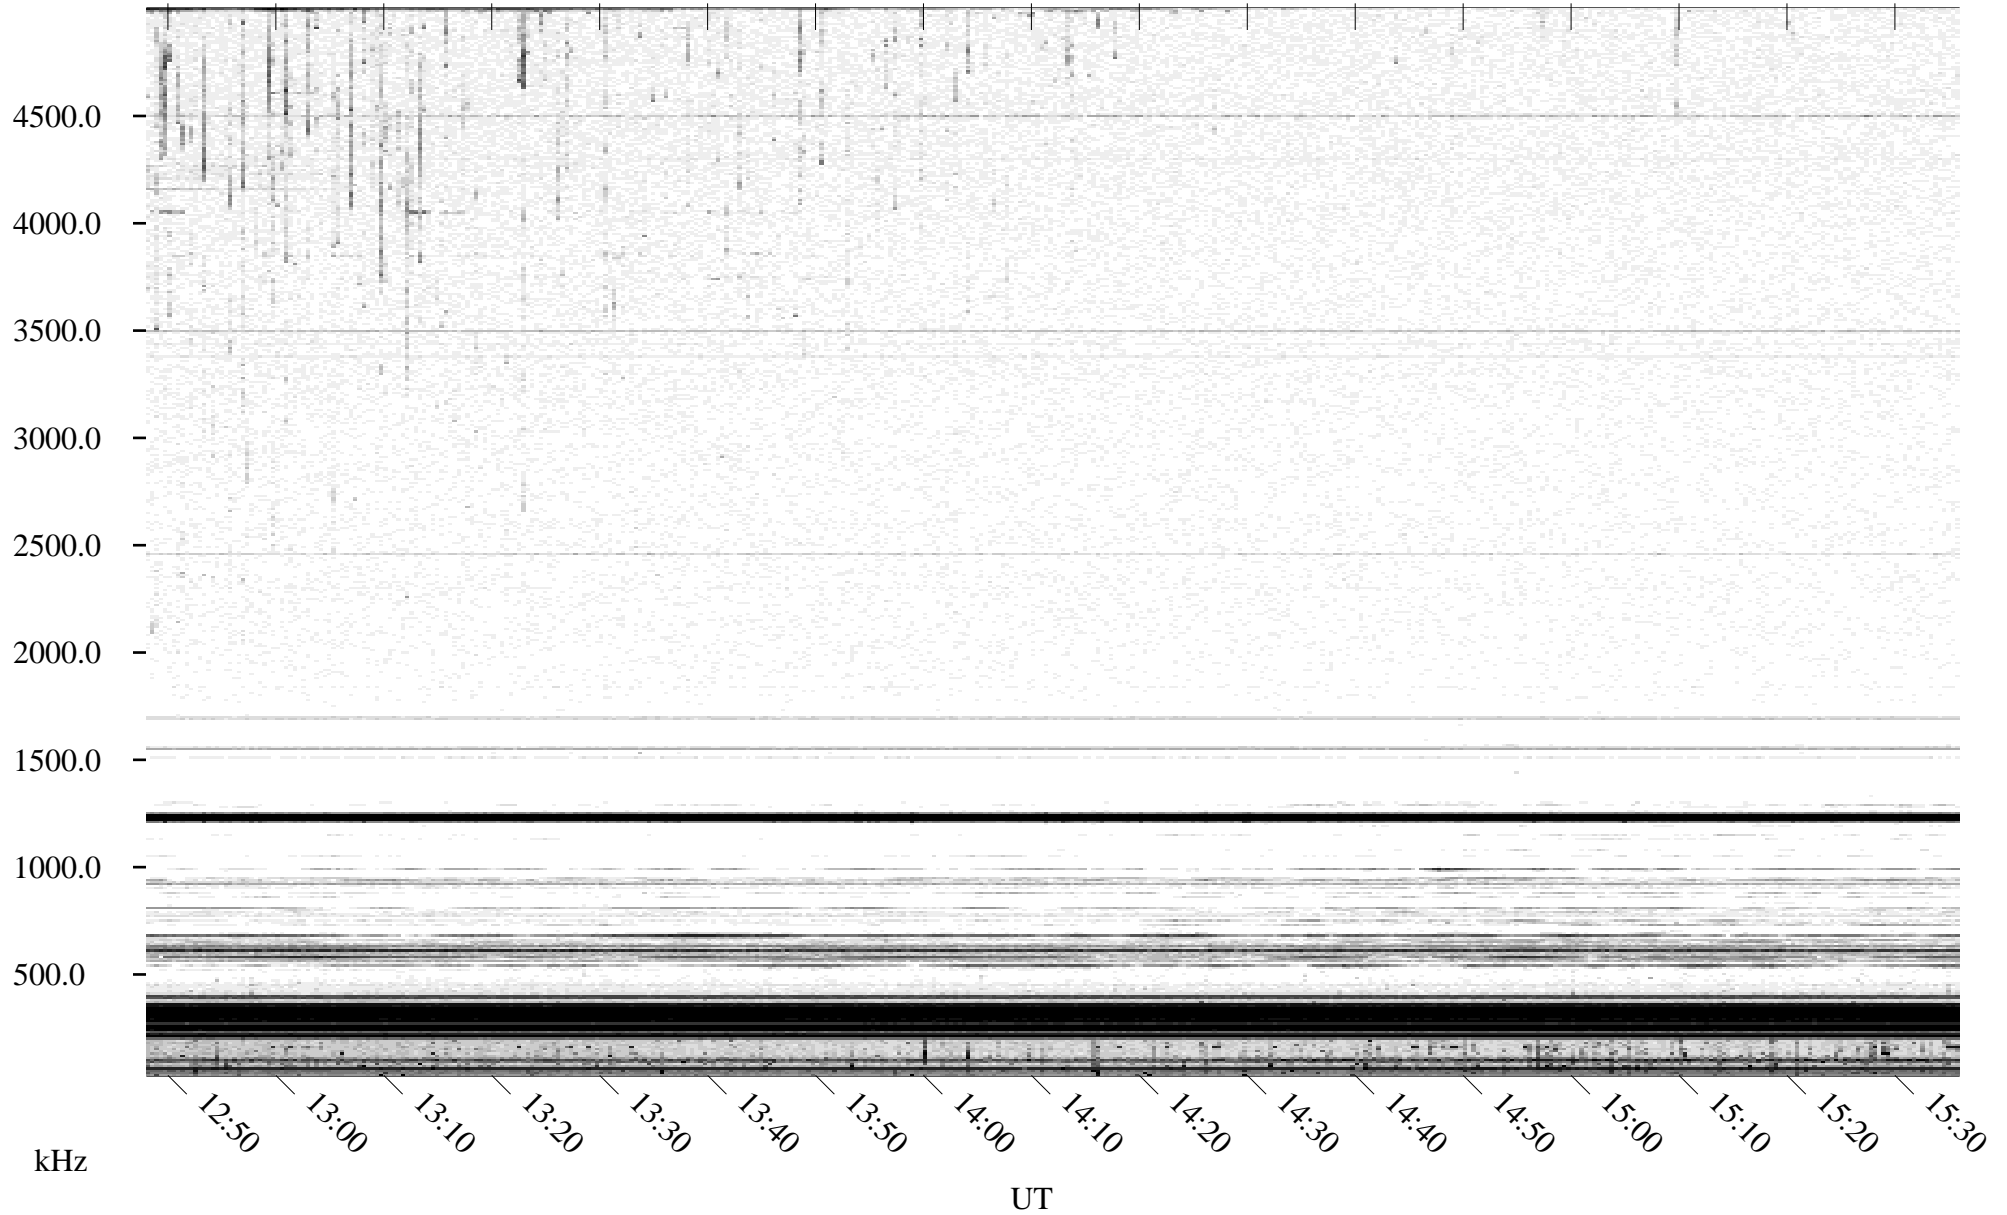

05/18/1996 Churchill, Manitoba

Linear Scale Black = 161 White = 15

ch96139l.r00m max_12

Page 1

05/18/1996 Churchill, Manitoba

Linear Scale Black = 161 White = 15

ch96139l.r00m max_12

Page 2

05/19/1996 Churchill, Manitoba

Linear Scale Black = 161 White = 15

ch96139l.r00m max_12

Page 3

05/19/1996 Churchill, Manitoba

Linear Scale Black = 161 White = 15

ch96139l.r00m max_12

Page 4

05/19/1996 Churchill, Manitoba

Linear Scale Black = 161 White = 15

ch96139l.r00m max_12

Page 5

05/19/1996 Churchill, Manitoba

Linear Scale Black = 161 White = 15

ch96139l.r00m max_12

Page 6

05/19/1996 Churchill, Manitoba

Linear Scale Black = 161 White = 15

ch96139l.r00m max_12

Page 7

05/19/1996 Churchill, Manitoba

Linear Scale Black = 161 White = 15

ch96139l.r00m max_12

Page 8