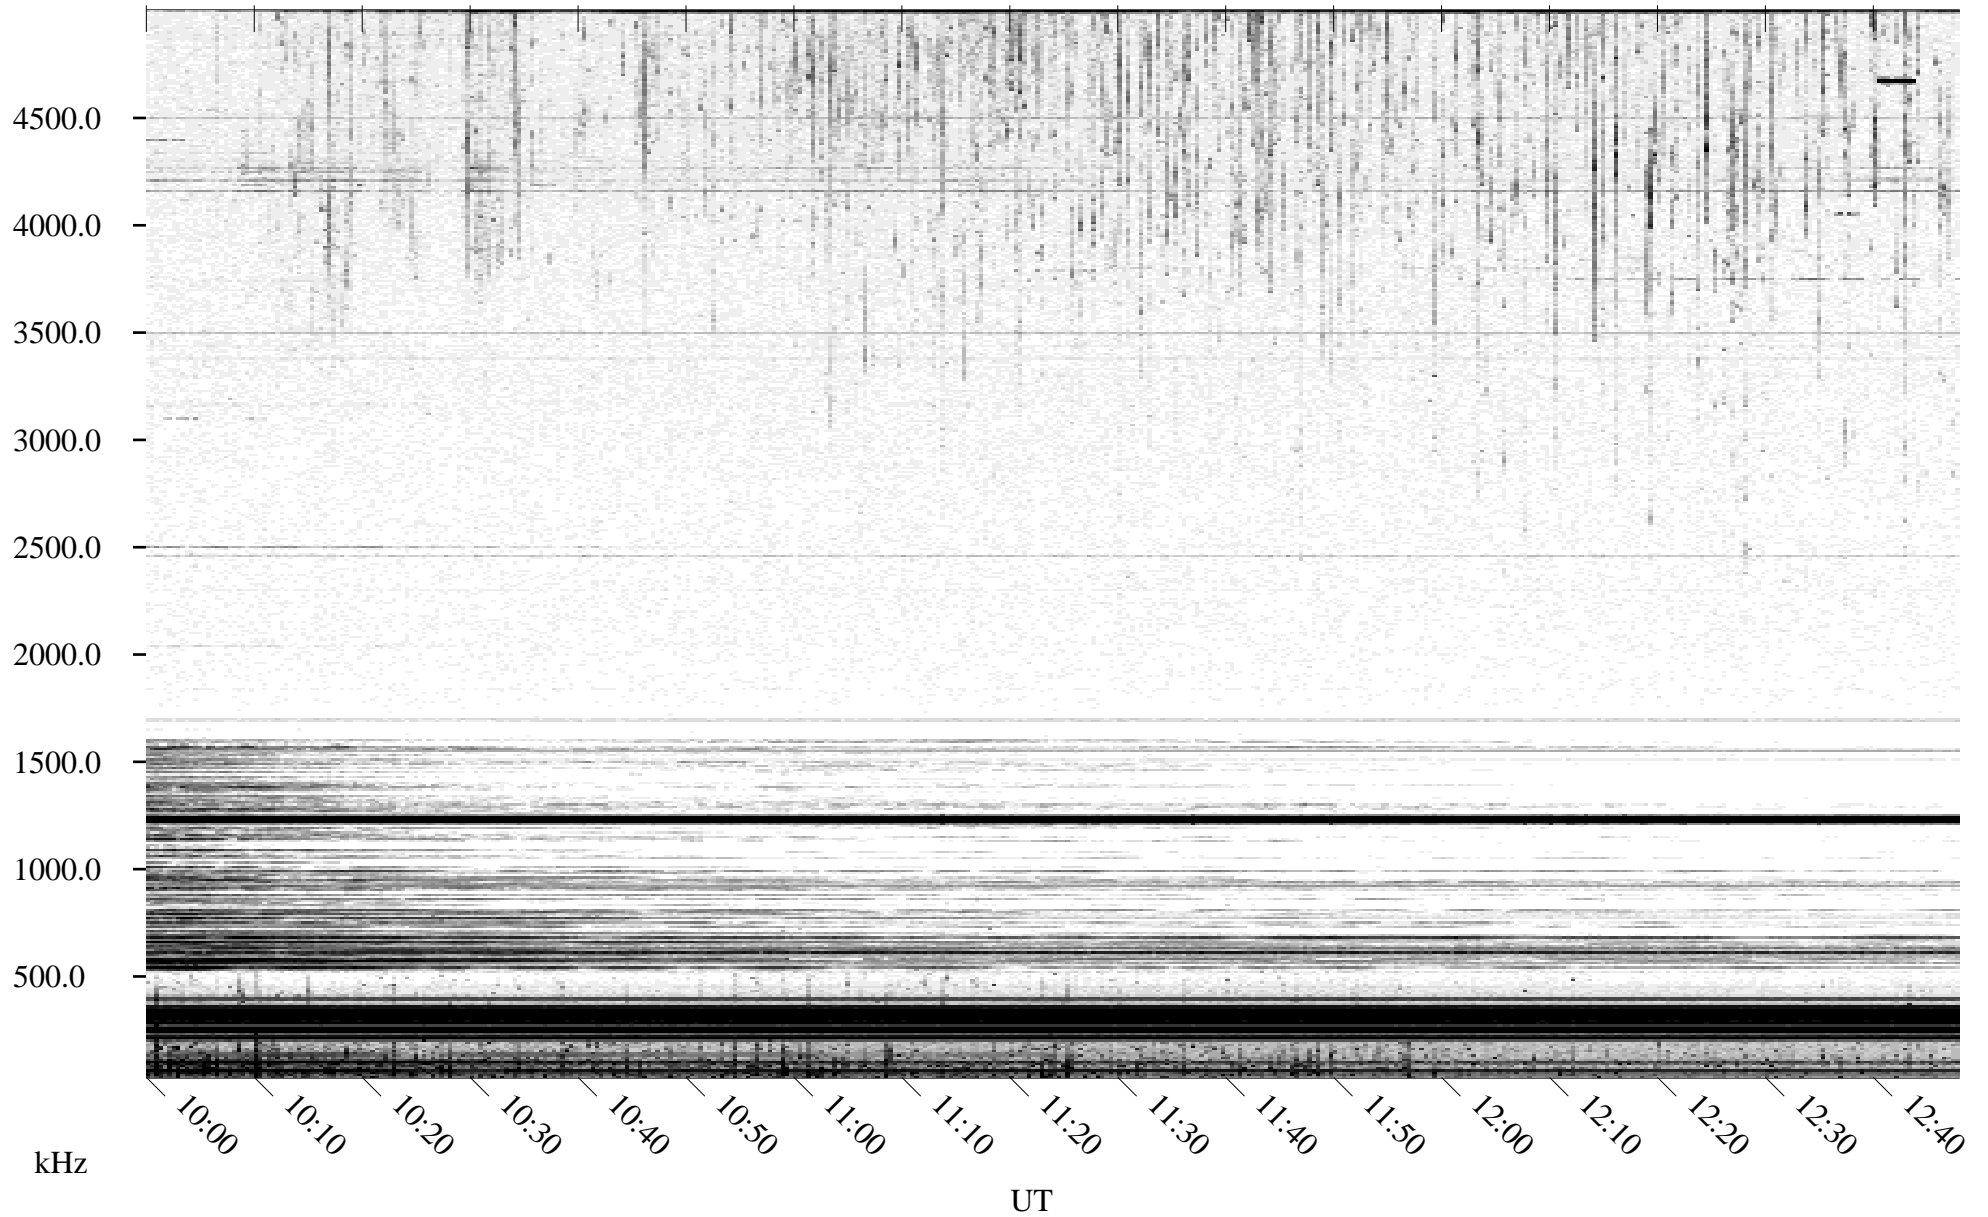

05/18/1996 Churchill, Manitoba

Linear Scale Black = 161 White = 15

ch96139l.r00m max_12

Page 1

05/18/1996 Churchill, Manitoba

Linear Scale Black = 161 White = 15

ch96139l.r00m max_12

Page 2

05/19/1996 Churchill, Manitoba

Linear Scale Black = 161 White = 15

ch96139l.r00m max_12

Page 3

05/19/1996 Churchill, Manitoba

Linear Scale Black = 161 White = 15

ch96139l.r00m max_12

Page 4

05/19/1996 Churchill, Manitoba

Linear Scale Black = 161 White = 15

ch96139l.r00m max_12

Page 5

05/19/1996 Churchill, Manitoba

Linear Scale Black = 161 White = 15

ch96139l.r00m max_12

Page 6

05/19/1996 Churchill, Manitoba

Linear Scale Black = 161 White = 15

ch96139l.r00m max_12

Page 7

05/19/1996 Churchill, Manitoba

Linear Scale Black = 161 White = 15

ch96139l.r00m max_12

Page 8