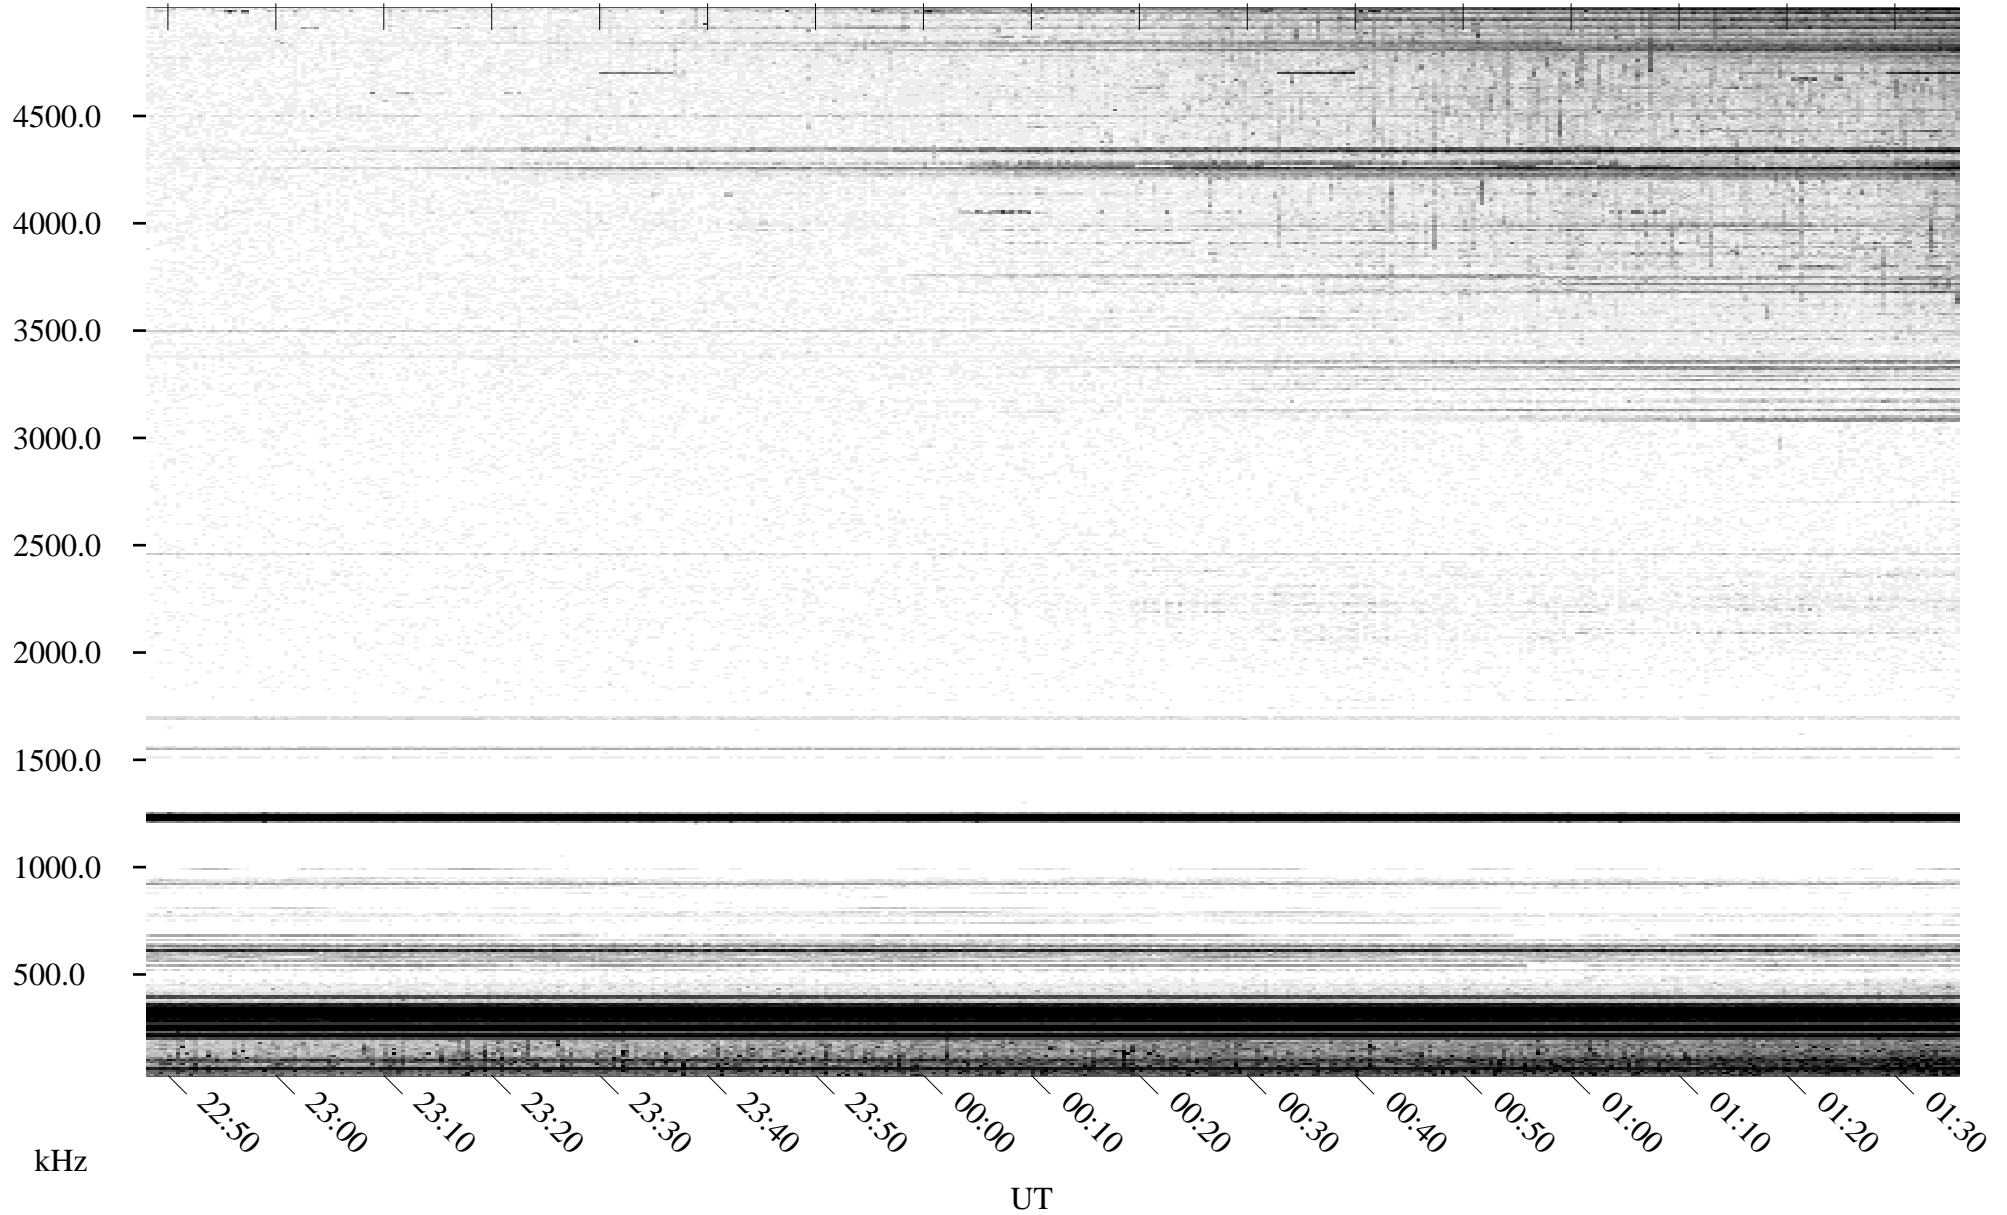

05/18/1996 Churchill, Manitoba

Linear Scale Black = 161 White = 15

ch96139l.r00m max_12

Page 1

05/18/1996 Churchill, Manitoba

Linear Scale Black = 161 White = 15

ch96139l.r00m max_12

Page 2

05/19/1996 Churchill, Manitoba

Linear Scale Black = 161 White = 15

ch96139l.r00m max_12

Page 3

05/19/1996 Churchill, Manitoba

Linear Scale Black = 161 White = 15

ch96139l.r00m max_12

Page 4

05/19/1996 Churchill, Manitoba

Linear Scale Black = 161 White = 15

ch96139l.r00m max_12

Page 5

05/19/1996 Churchill, Manitoba

Linear Scale Black = 161 White = 15

ch96139l.r00m max_12

Page 6

05/19/1996 Churchill, Manitoba

Linear Scale Black = 161 White = 15

ch96139l.r00m max_12

Page 7

05/19/1996 Churchill, Manitoba

Linear Scale Black = 161 White = 15

ch96139l.r00m max_12

Page 8