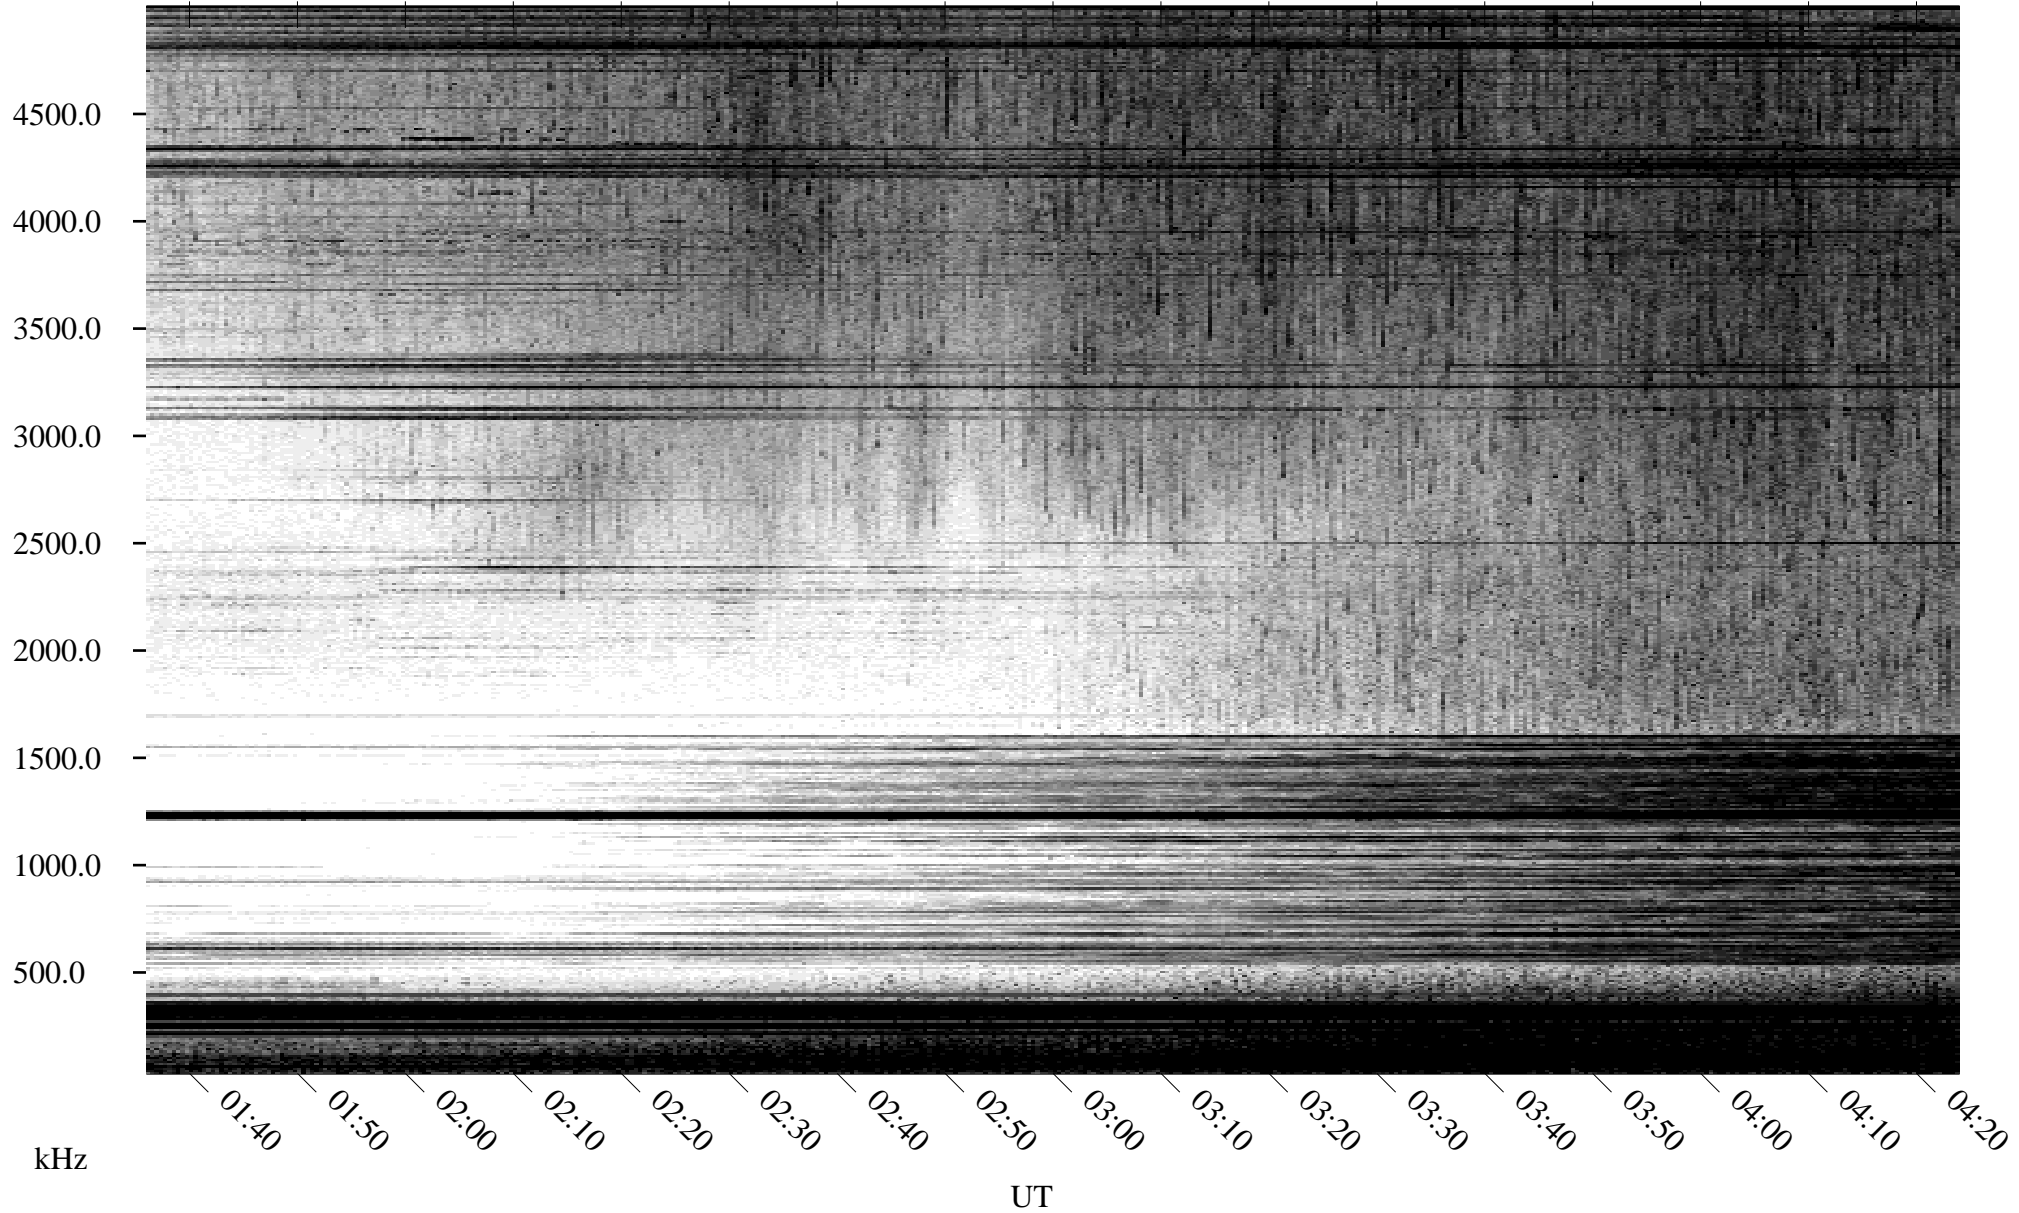

05/18/1996 Churchill, Manitoba

Linear Scale Black = 161 White = 15

ch96139l.r00m max_12

Page 1

05/18/1996 Churchill, Manitoba

Linear Scale Black = 161 White = 15

ch96139l.r00m max_12

Page 2

05/19/1996 Churchill, Manitoba

Linear Scale Black = 161 White = 15

ch96139l.r00m max_12

Page 3

05/19/1996 Churchill, Manitoba

Linear Scale Black = 161 White = 15

ch96139l.r00m max_12

Page 4

05/19/1996 Churchill, Manitoba

Linear Scale Black = 161 White = 15

ch96139l.r00m max_12

Page 5

05/19/1996 Churchill, Manitoba

Linear Scale Black = 161 White = 15

ch96139l.r00m max_12

Page 6

05/19/1996 Churchill, Manitoba

Linear Scale Black = 161 White = 15

ch96139l.r00m max_12

Page 7

05/19/1996 Churchill, Manitoba

Linear Scale Black = 161 White = 15

ch96139l.r00m max_12

Page 8