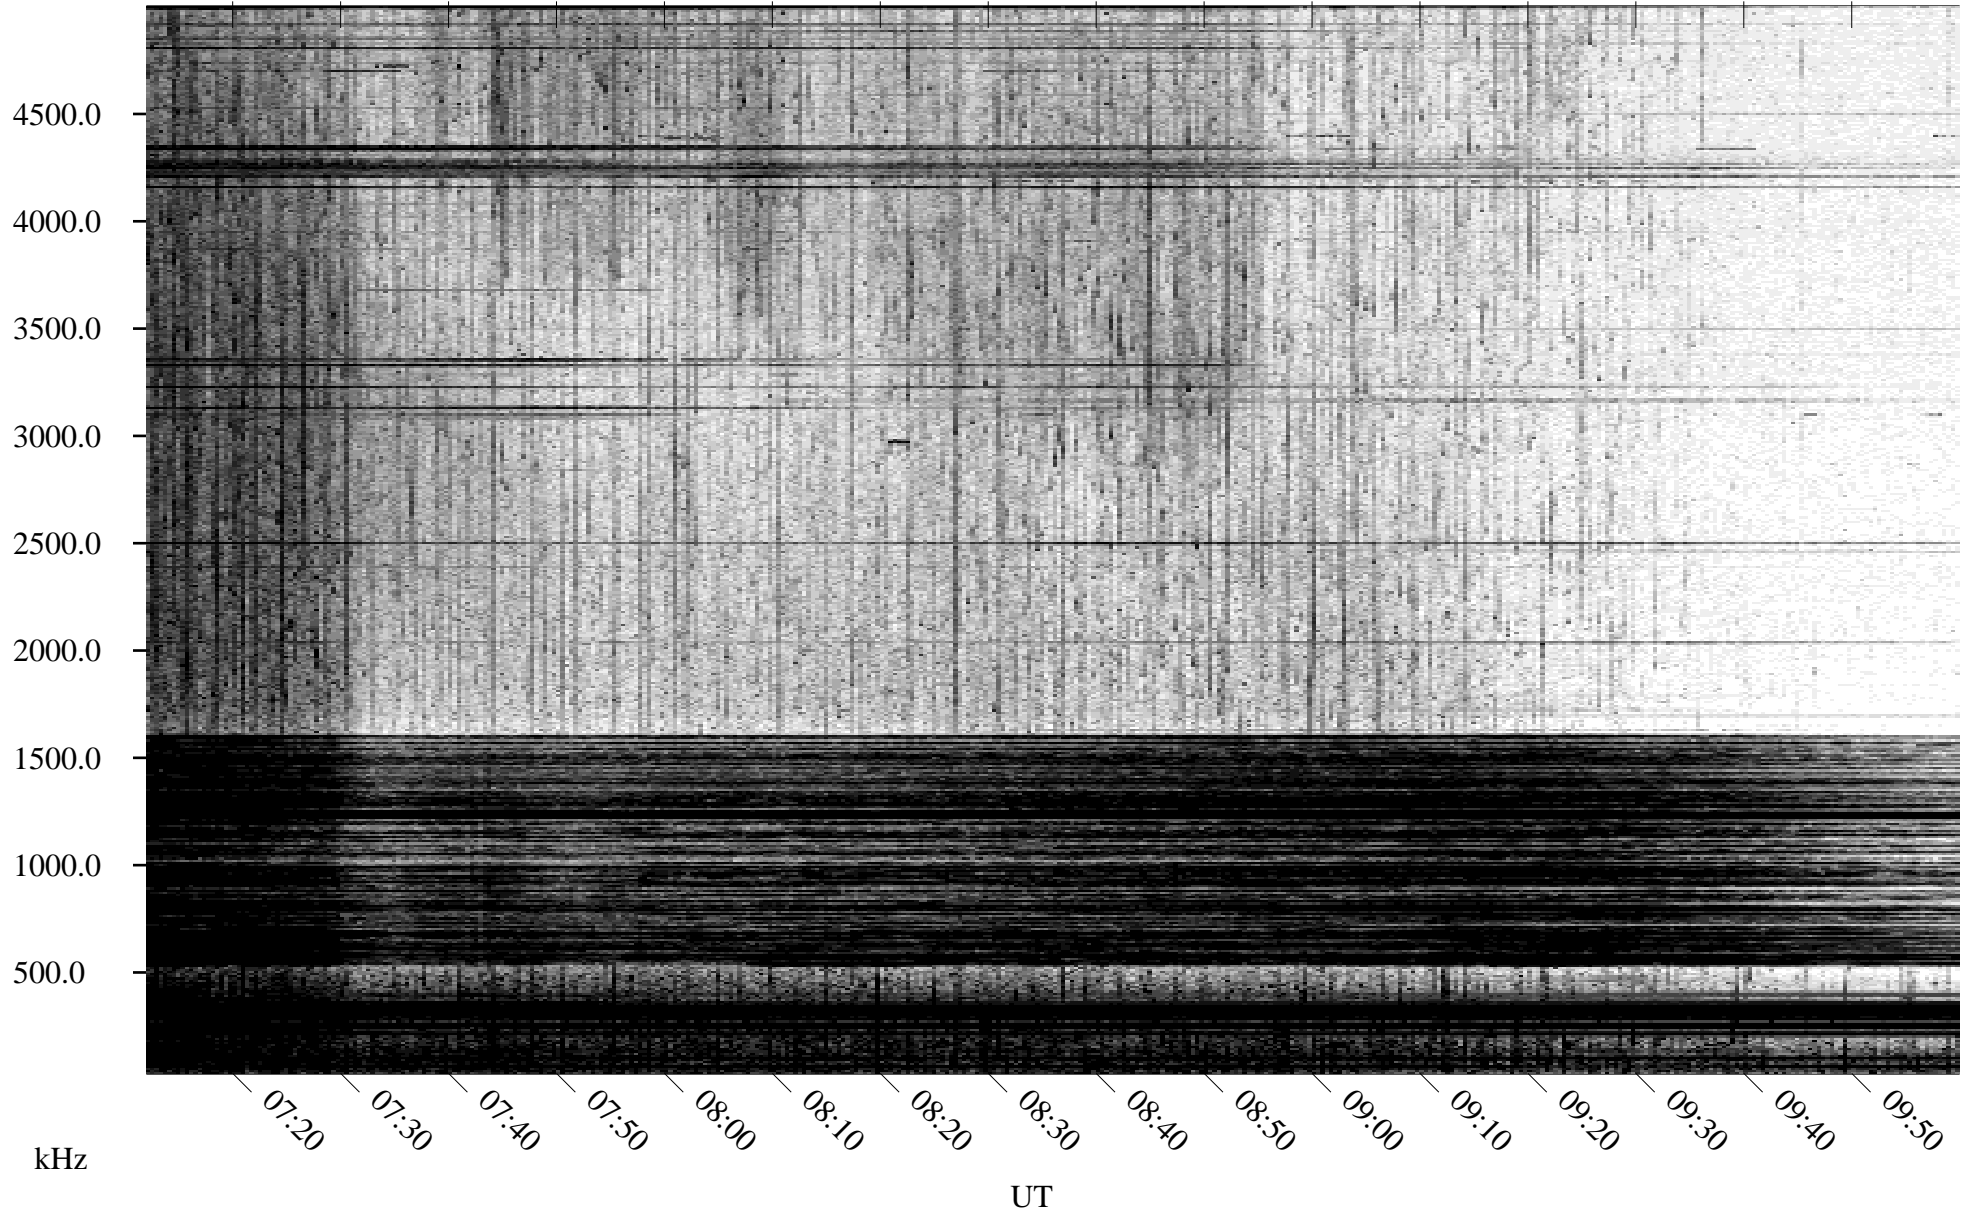

05/18/1996 Churchill, Manitoba

Linear Scale Black = 161 White = 15

ch96139l.r00m max_12

Page 1

05/18/1996 Churchill, Manitoba

Linear Scale Black = 161 White = 15

ch96139l.r00m max_12

Page 2

05/19/1996 Churchill, Manitoba

Linear Scale Black = 161 White = 15

ch96139l.r00m max_12

Page 3

05/19/1996 Churchill, Manitoba

Linear Scale Black = 161 White = 15

ch96139l.r00m max_12

Page 4

05/19/1996 Churchill, Manitoba

Linear Scale Black = 161 White = 15

ch96139l.r00m max_12

Page 5

05/19/1996 Churchill, Manitoba

Linear Scale Black = 161 White = 15

ch96139l.r00m max_12

Page 6

05/19/1996 Churchill, Manitoba

Linear Scale Black = 161 White = 15

ch96139l.r00m max_12

Page 7

05/19/1996 Churchill, Manitoba

Linear Scale Black = 161 White = 15

ch96139l.r00m max_12

Page 8