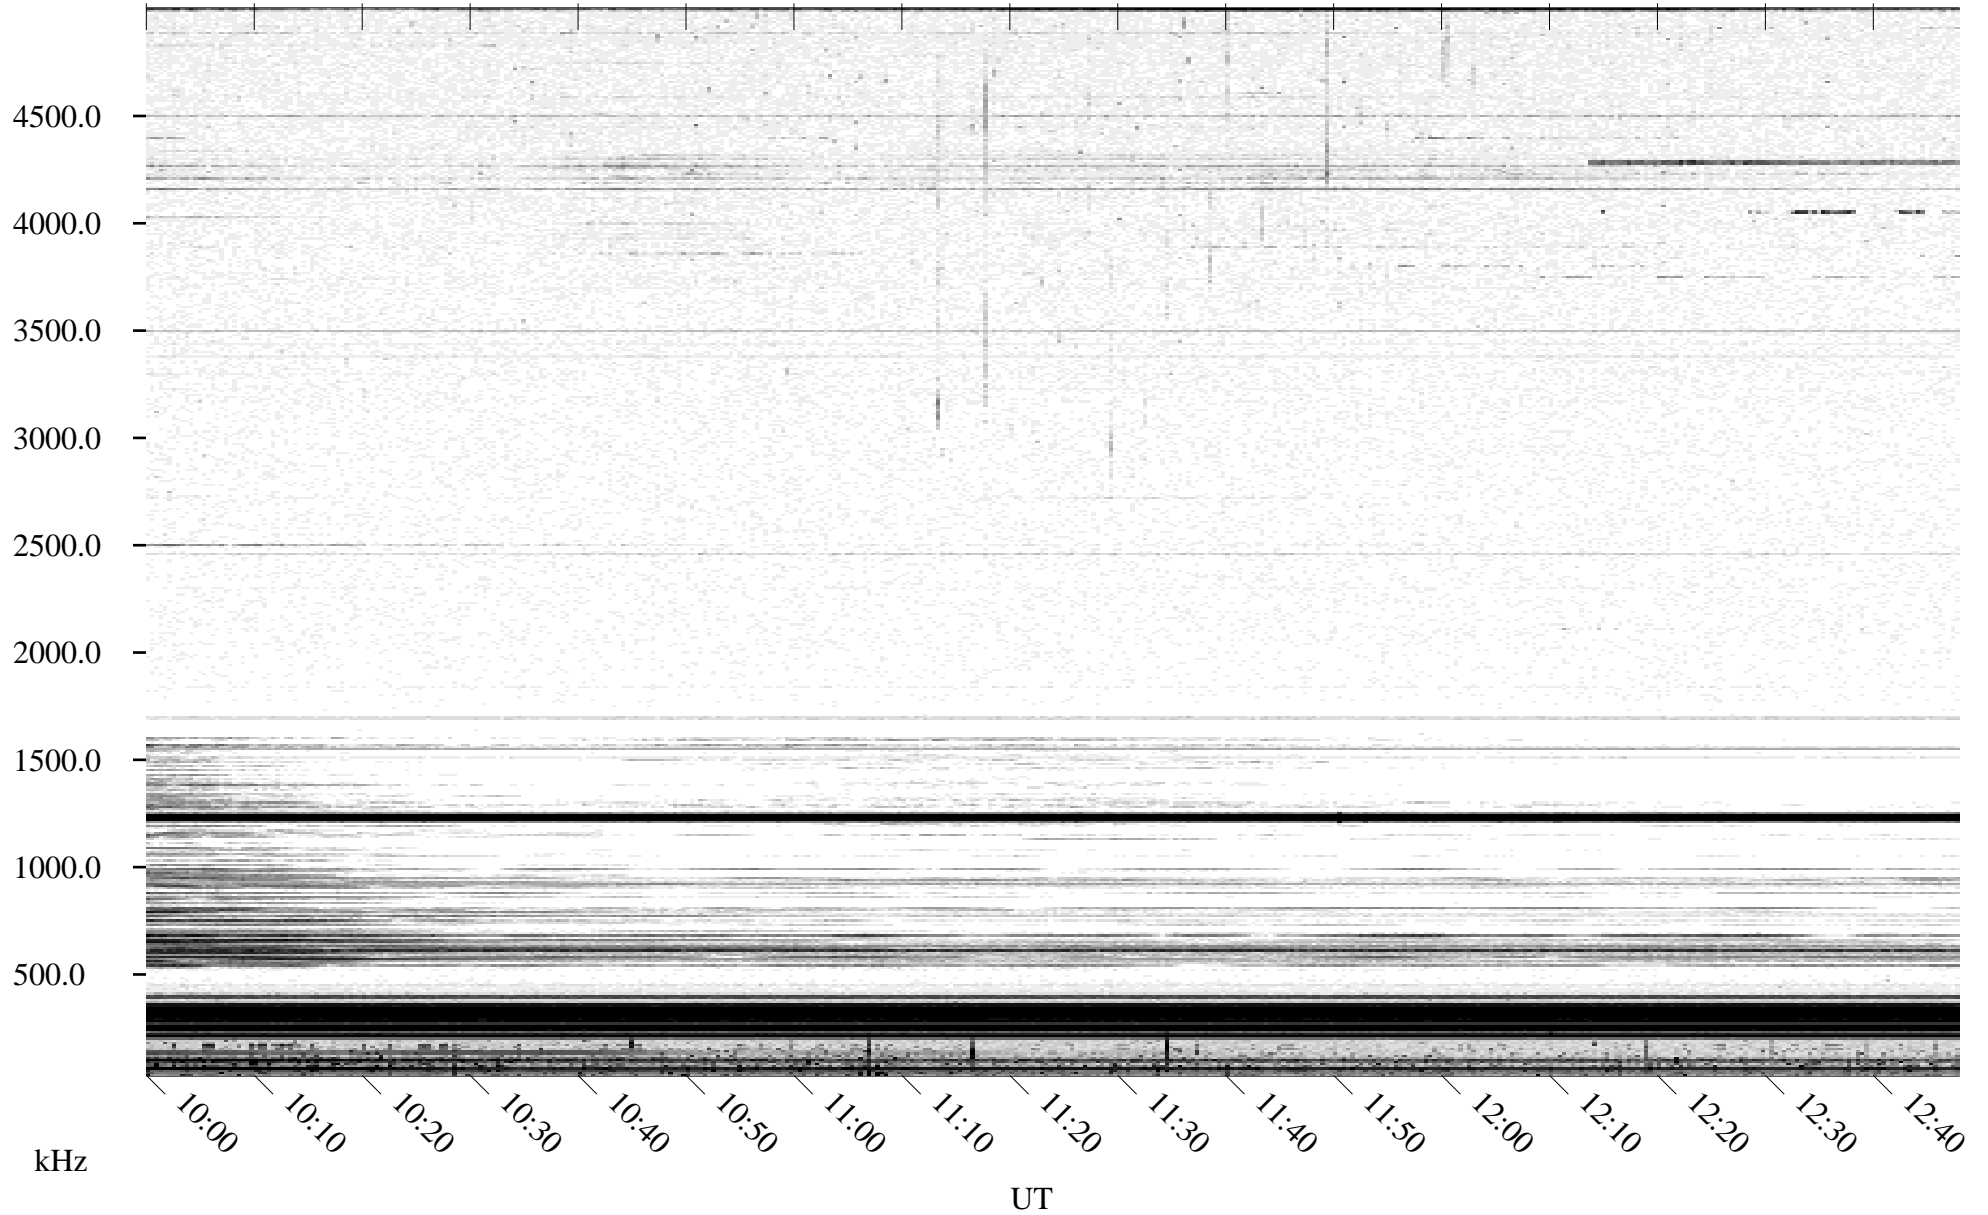

05/19/1996 Churchill, Manitoba

Linear Scale Black = 161 White = 15

ch96140l.r00m max_12

Page 1

05/19/1996 Churchill, Manitoba

Linear Scale Black = 161 White = 15

ch96140l.r00m max_12

Page 2

05/20/1996 Churchill, Manitoba

Linear Scale Black = 161 White = 15

ch96140l.r00m max_12

Page 3

05/20/1996 Churchill, Manitoba

Linear Scale Black = 161 White = 15

ch96140l.r00m max_12

Page 4

05/20/1996 Churchill, Manitoba

Linear Scale Black = 161 White = 15

ch96140l.r00m max_12

Page 5

05/20/1996 Churchill, Manitoba

Linear Scale Black = 161 White = 15

ch96140l.r00m max_12

Page 6

05/20/1996 Churchill, Manitoba

Linear Scale Black = 161 White = 15

ch96140l.r00m max_12

Page 7

05/20/1996 Churchill, Manitoba

Linear Scale Black = 161 White = 15

ch96140l.r00m max_12

Page 8