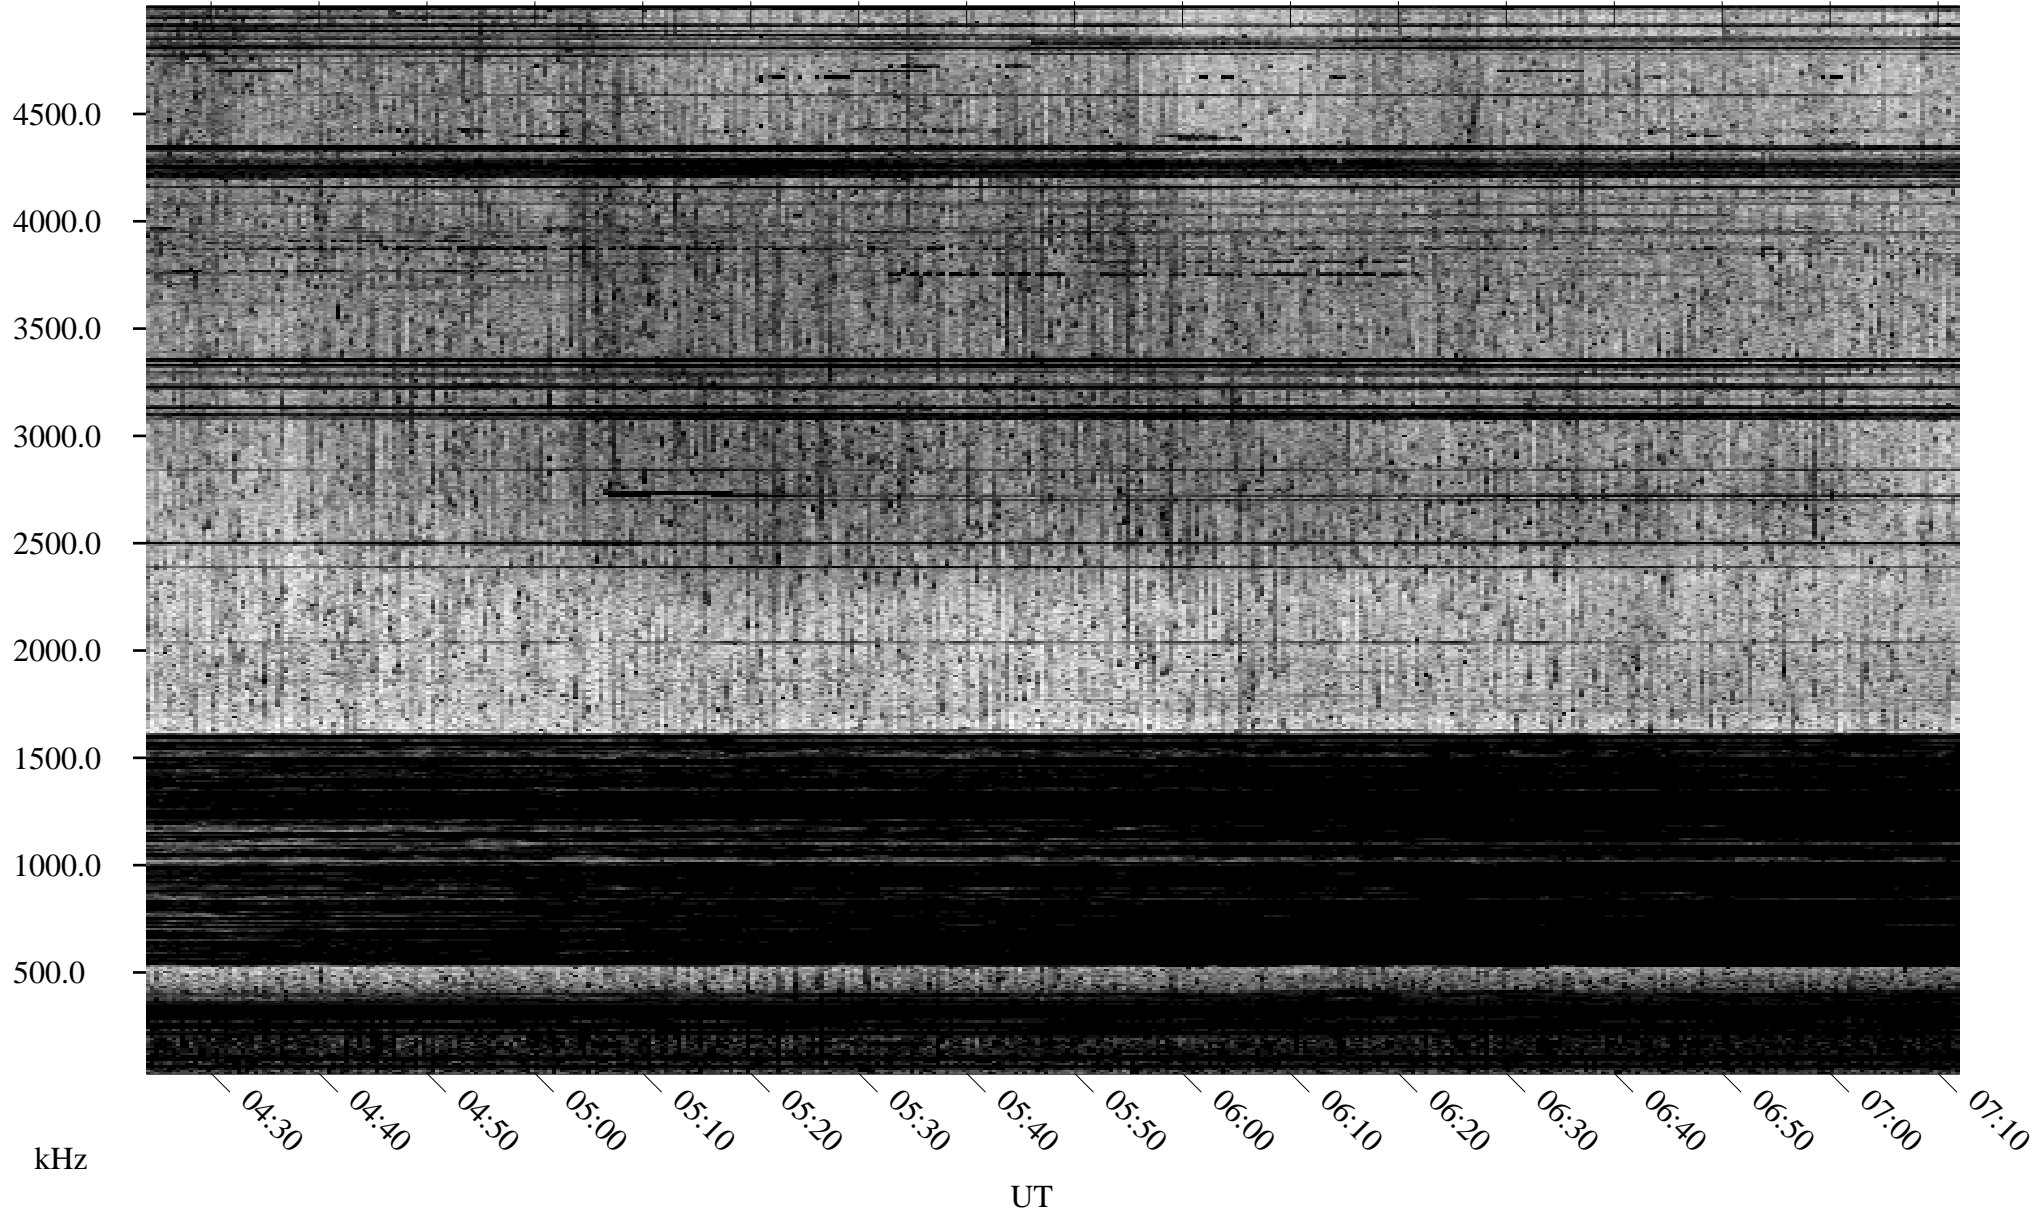

05/19/1996 Churchill, Manitoba

Linear Scale Black = 161 White = 15

ch96140l.r00m max_12

Page 1

05/19/1996 Churchill, Manitoba

Linear Scale Black = 161 White = 15

ch96140l.r00m max_12

Page 2

05/20/1996 Churchill, Manitoba

Linear Scale Black = 161 White = 15

ch96140l.r00m max_12

Page 3

05/20/1996 Churchill, Manitoba

Linear Scale Black = 161 White = 15

ch96140l.r00m max_12

Page 4

05/20/1996 Churchill, Manitoba

Linear Scale Black = 161 White = 15

ch96140l.r00m max_12

Page 5

05/20/1996 Churchill, Manitoba

Linear Scale Black = 161 White = 15

ch96140l.r00m max_12

Page 6

05/20/1996 Churchill, Manitoba

Linear Scale Black = 161 White = 15

ch96140l.r00m max_12

Page 7

05/20/1996 Churchill, Manitoba

Linear Scale Black = 161 White = 15

ch96140l.r00m max_12

Page 8