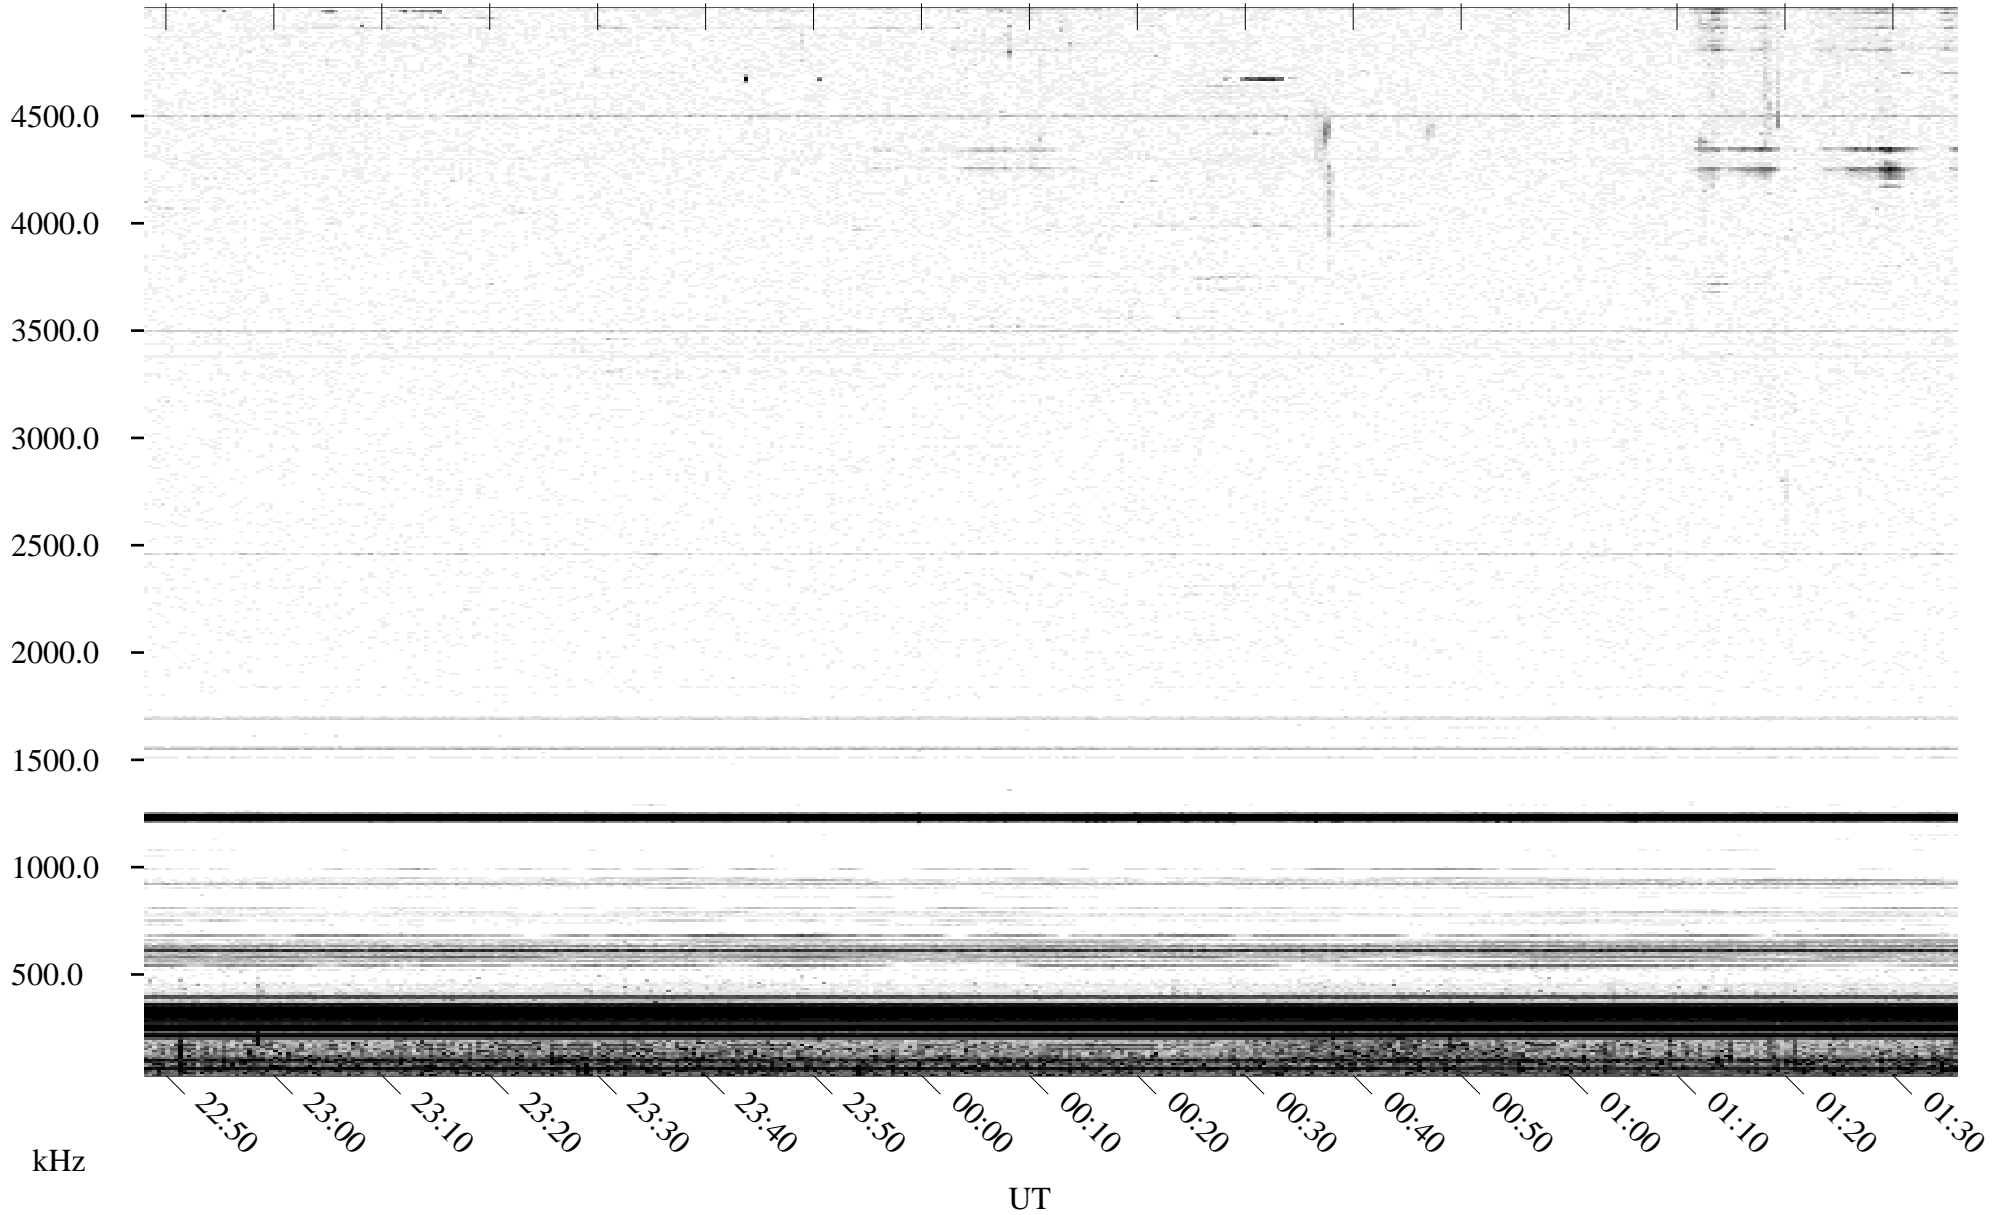

05/19/1996 Churchill, Manitoba

Linear Scale Black = 161 White = 15

ch96140l.r00m max_12

Page 1

05/19/1996 Churchill, Manitoba

Linear Scale Black = 161 White = 15

ch96140l.r00m max_12

Page 2

05/20/1996 Churchill, Manitoba

Linear Scale Black = 161 White = 15

ch96140l.r00m max_12

Page 3

05/20/1996 Churchill, Manitoba

Linear Scale Black = 161 White = 15

ch96140l.r00m max_12

Page 4

05/20/1996 Churchill, Manitoba

Linear Scale Black = 161 White = 15

ch96140l.r00m max_12

Page 5

05/20/1996 Churchill, Manitoba

Linear Scale Black = 161 White = 15

ch96140l.r00m max_12

Page 6

05/20/1996 Churchill, Manitoba

Linear Scale Black = 161 White = 15

ch96140l.r00m max_12

Page 7

05/20/1996 Churchill, Manitoba

Linear Scale Black = 161 White = 15

ch96140l.r00m max_12

Page 8