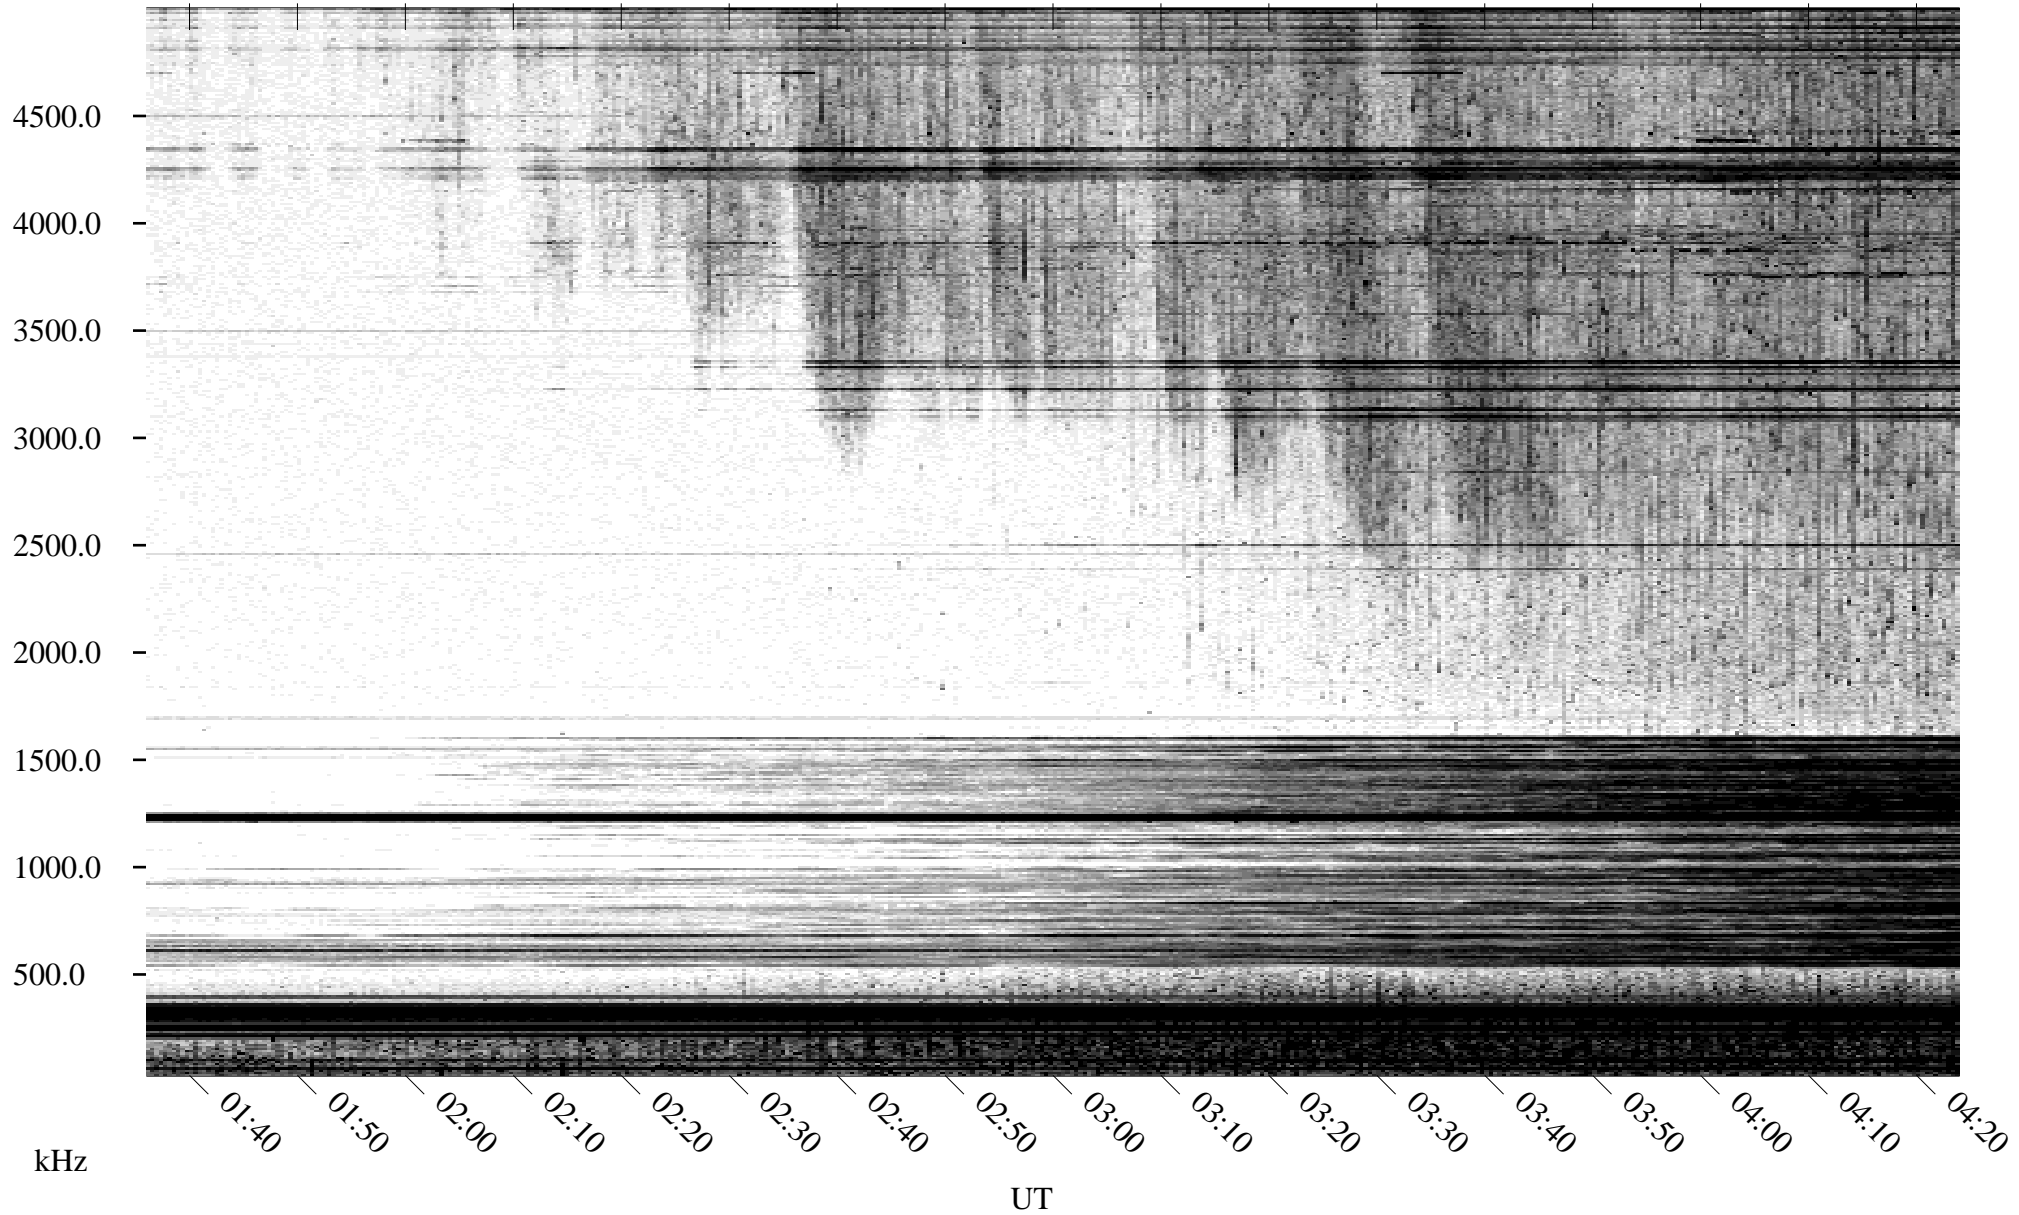

05/19/1996 Churchill, Manitoba

Linear Scale Black = 161 White = 15

ch96140l.r00m max_12

Page 1

05/19/1996 Churchill, Manitoba

Linear Scale Black = 161 White = 15

ch96140l.r00m max_12

Page 2

05/20/1996 Churchill, Manitoba

Linear Scale Black = 161 White = 15

ch96140l.r00m max_12

Page 3

05/20/1996 Churchill, Manitoba

Linear Scale Black = 161 White = 15

ch96140l.r00m max_12

Page 4

05/20/1996 Churchill, Manitoba

Linear Scale Black = 161 White = 15

ch96140l.r00m max_12

Page 5

05/20/1996 Churchill, Manitoba

Linear Scale Black = 161 White = 15

ch96140l.r00m max_12

Page 6

05/20/1996 Churchill, Manitoba

Linear Scale Black = 161 White = 15

ch96140l.r00m max_12

Page 7

05/20/1996 Churchill, Manitoba

Linear Scale Black = 161 White = 15

ch96140l.r00m max_12

Page 8