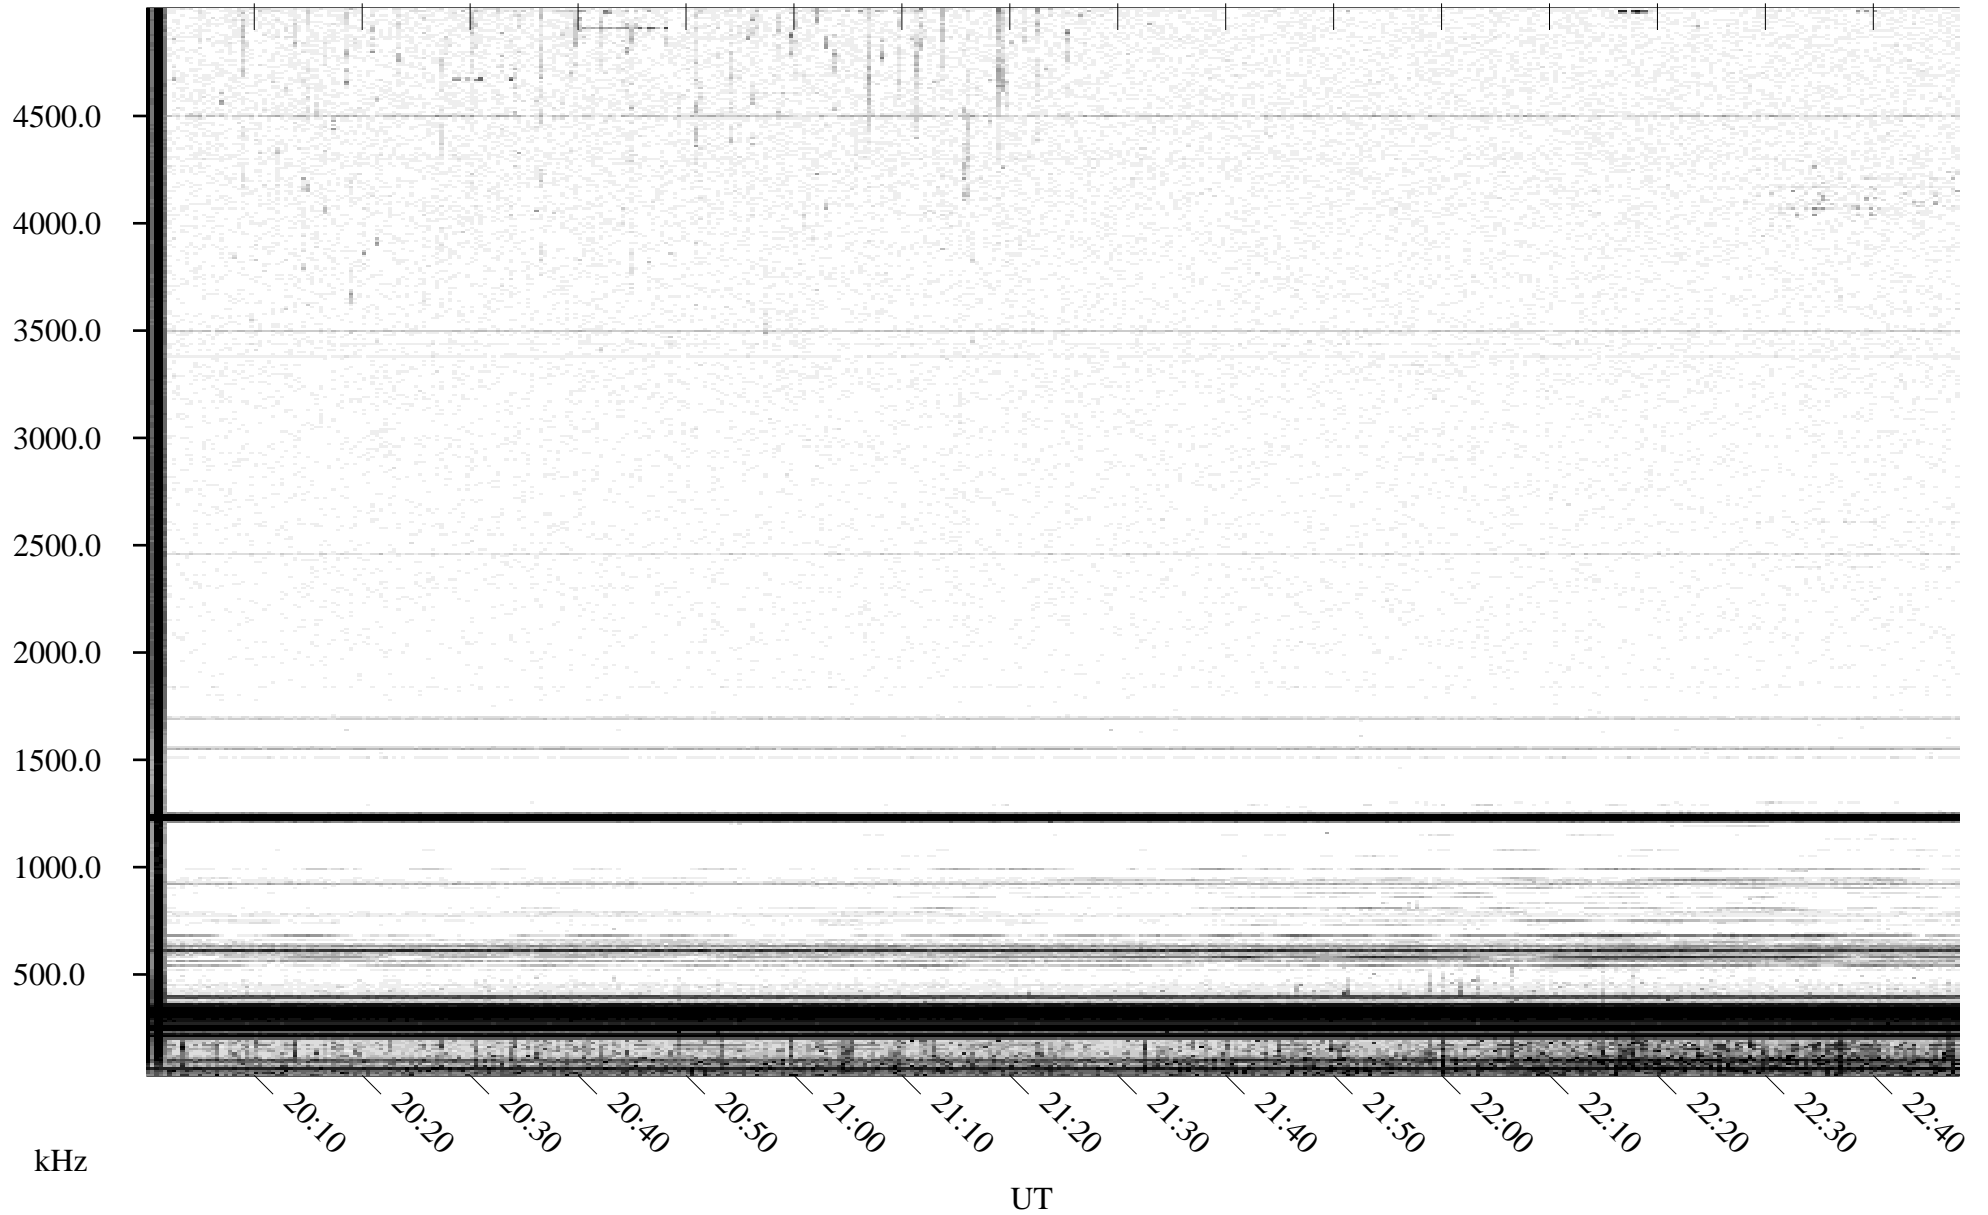

05/19/1996 Churchill, Manitoba

Linear Scale Black = 161 White = 15

ch96140l.r00m max_12

Page 1

05/19/1996 Churchill, Manitoba

Linear Scale Black = 161 White = 15

ch96140l.r00m max_12

Page 2

05/20/1996 Churchill, Manitoba

Linear Scale Black = 161 White = 15

ch96140l.r00m max_12

Page 3

05/20/1996 Churchill, Manitoba

Linear Scale Black = 161 White = 15

ch96140l.r00m max_12

Page 4

05/20/1996 Churchill, Manitoba

Linear Scale Black = 161 White = 15

ch96140l.r00m max_12

Page 5

05/20/1996 Churchill, Manitoba

Linear Scale Black = 161 White = 15

ch96140l.r00m max_12

Page 6

05/20/1996 Churchill, Manitoba

Linear Scale Black = 161 White = 15

ch96140l.r00m max_12

Page 7

05/20/1996 Churchill, Manitoba

Linear Scale Black = 161 White = 15

ch96140l.r00m max_12

Page 8