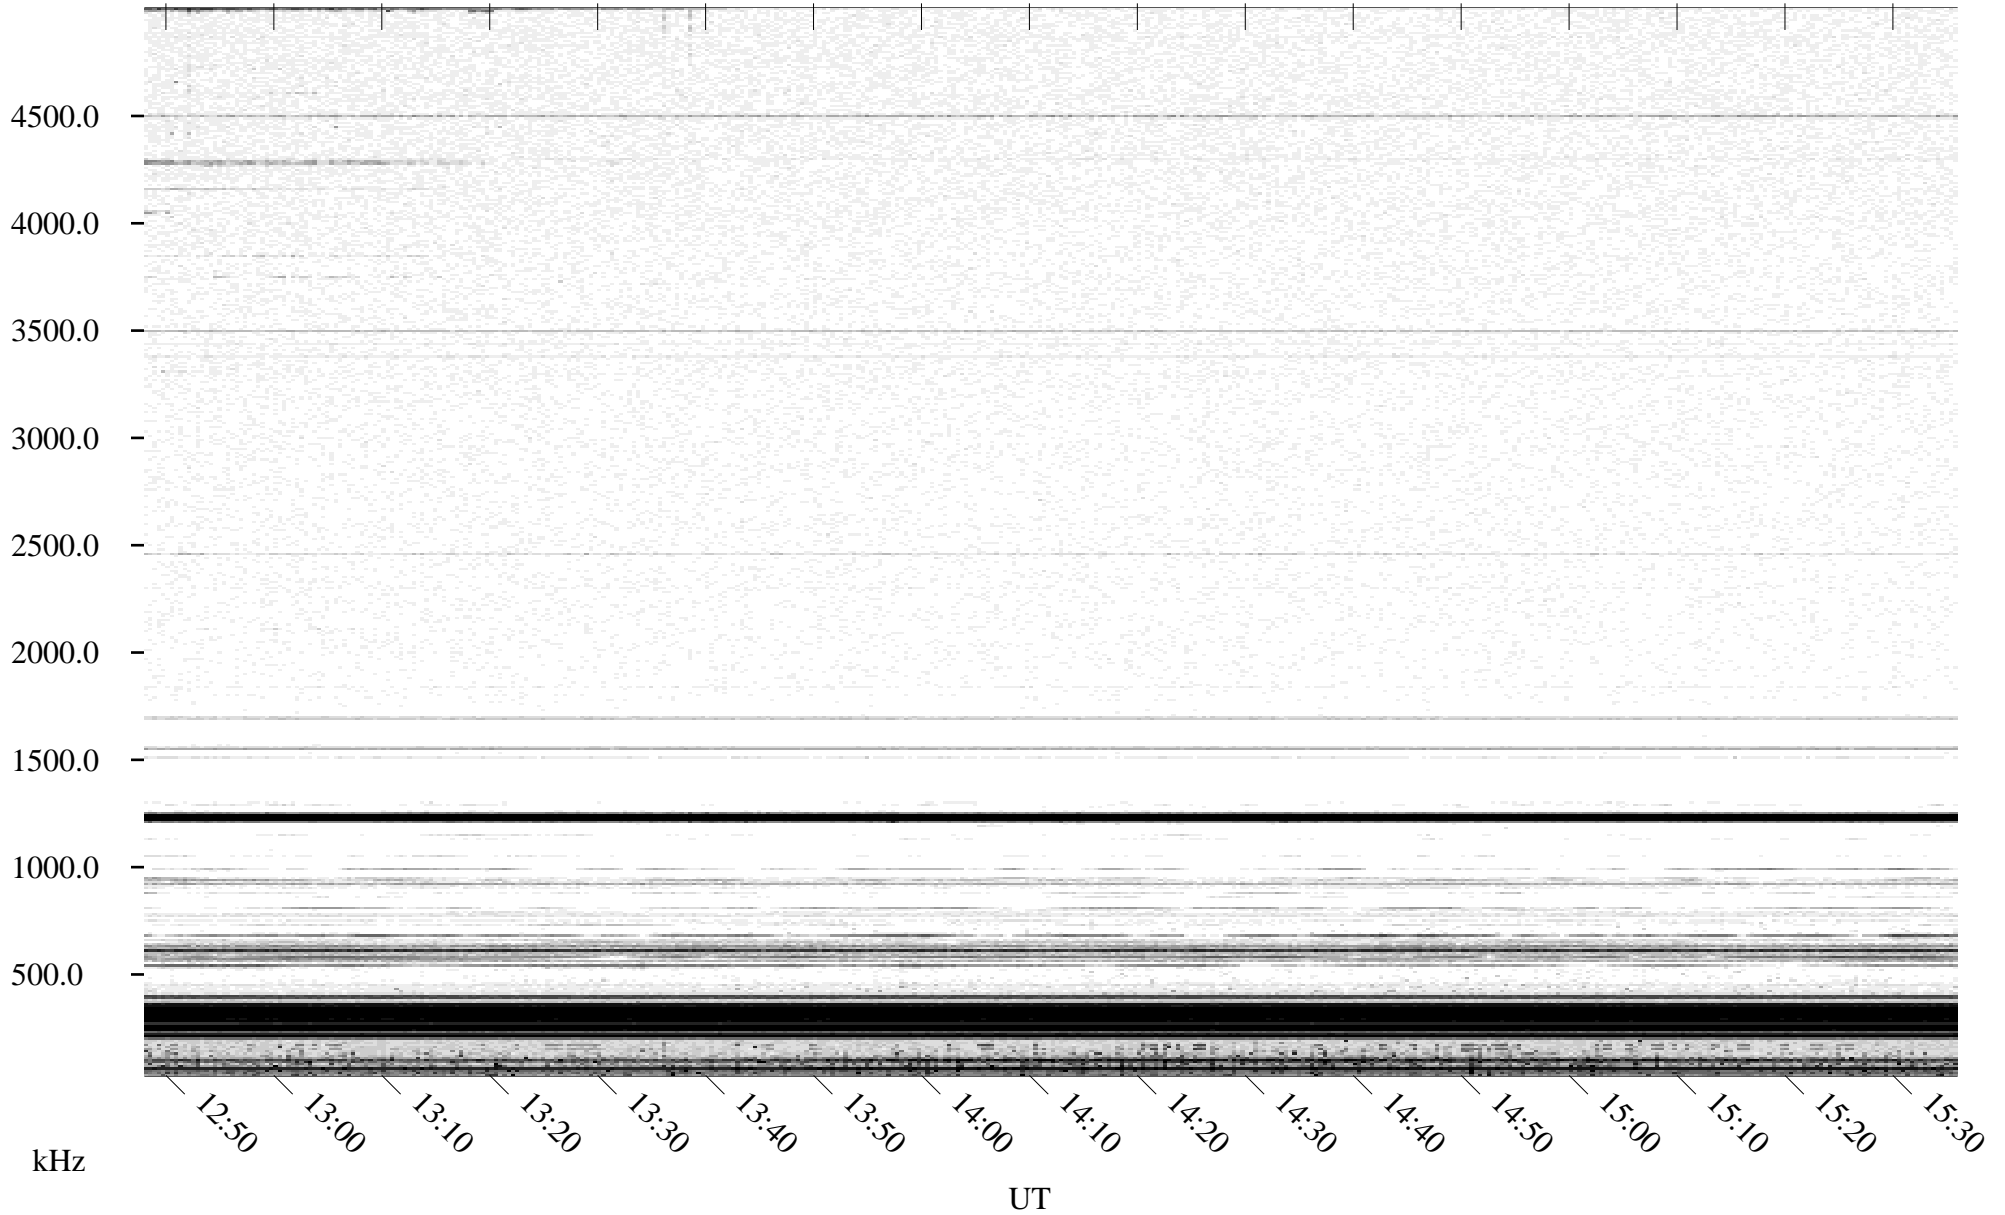

05/19/1996 Churchill, Manitoba

Linear Scale Black = 161 White = 15

ch96140l.r00m max_12

Page 1

05/19/1996 Churchill, Manitoba

Linear Scale Black = 161 White = 15

ch96140l.r00m max_12

Page 2

05/20/1996 Churchill, Manitoba

Linear Scale Black = 161 White = 15

ch96140l.r00m max_12

Page 3

05/20/1996 Churchill, Manitoba

Linear Scale Black = 161 White = 15

ch96140l.r00m max_12

Page 4

05/20/1996 Churchill, Manitoba

Linear Scale Black = 161 White = 15

ch96140l.r00m max_12

Page 5

05/20/1996 Churchill, Manitoba

Linear Scale Black = 161 White = 15

ch96140l.r00m max_12

Page 6

05/20/1996 Churchill, Manitoba

Linear Scale Black = 161 White = 15

ch96140l.r00m max_12

Page 7

05/20/1996 Churchill, Manitoba

Linear Scale Black = 161 White = 15

ch96140l.r00m max_12

Page 8