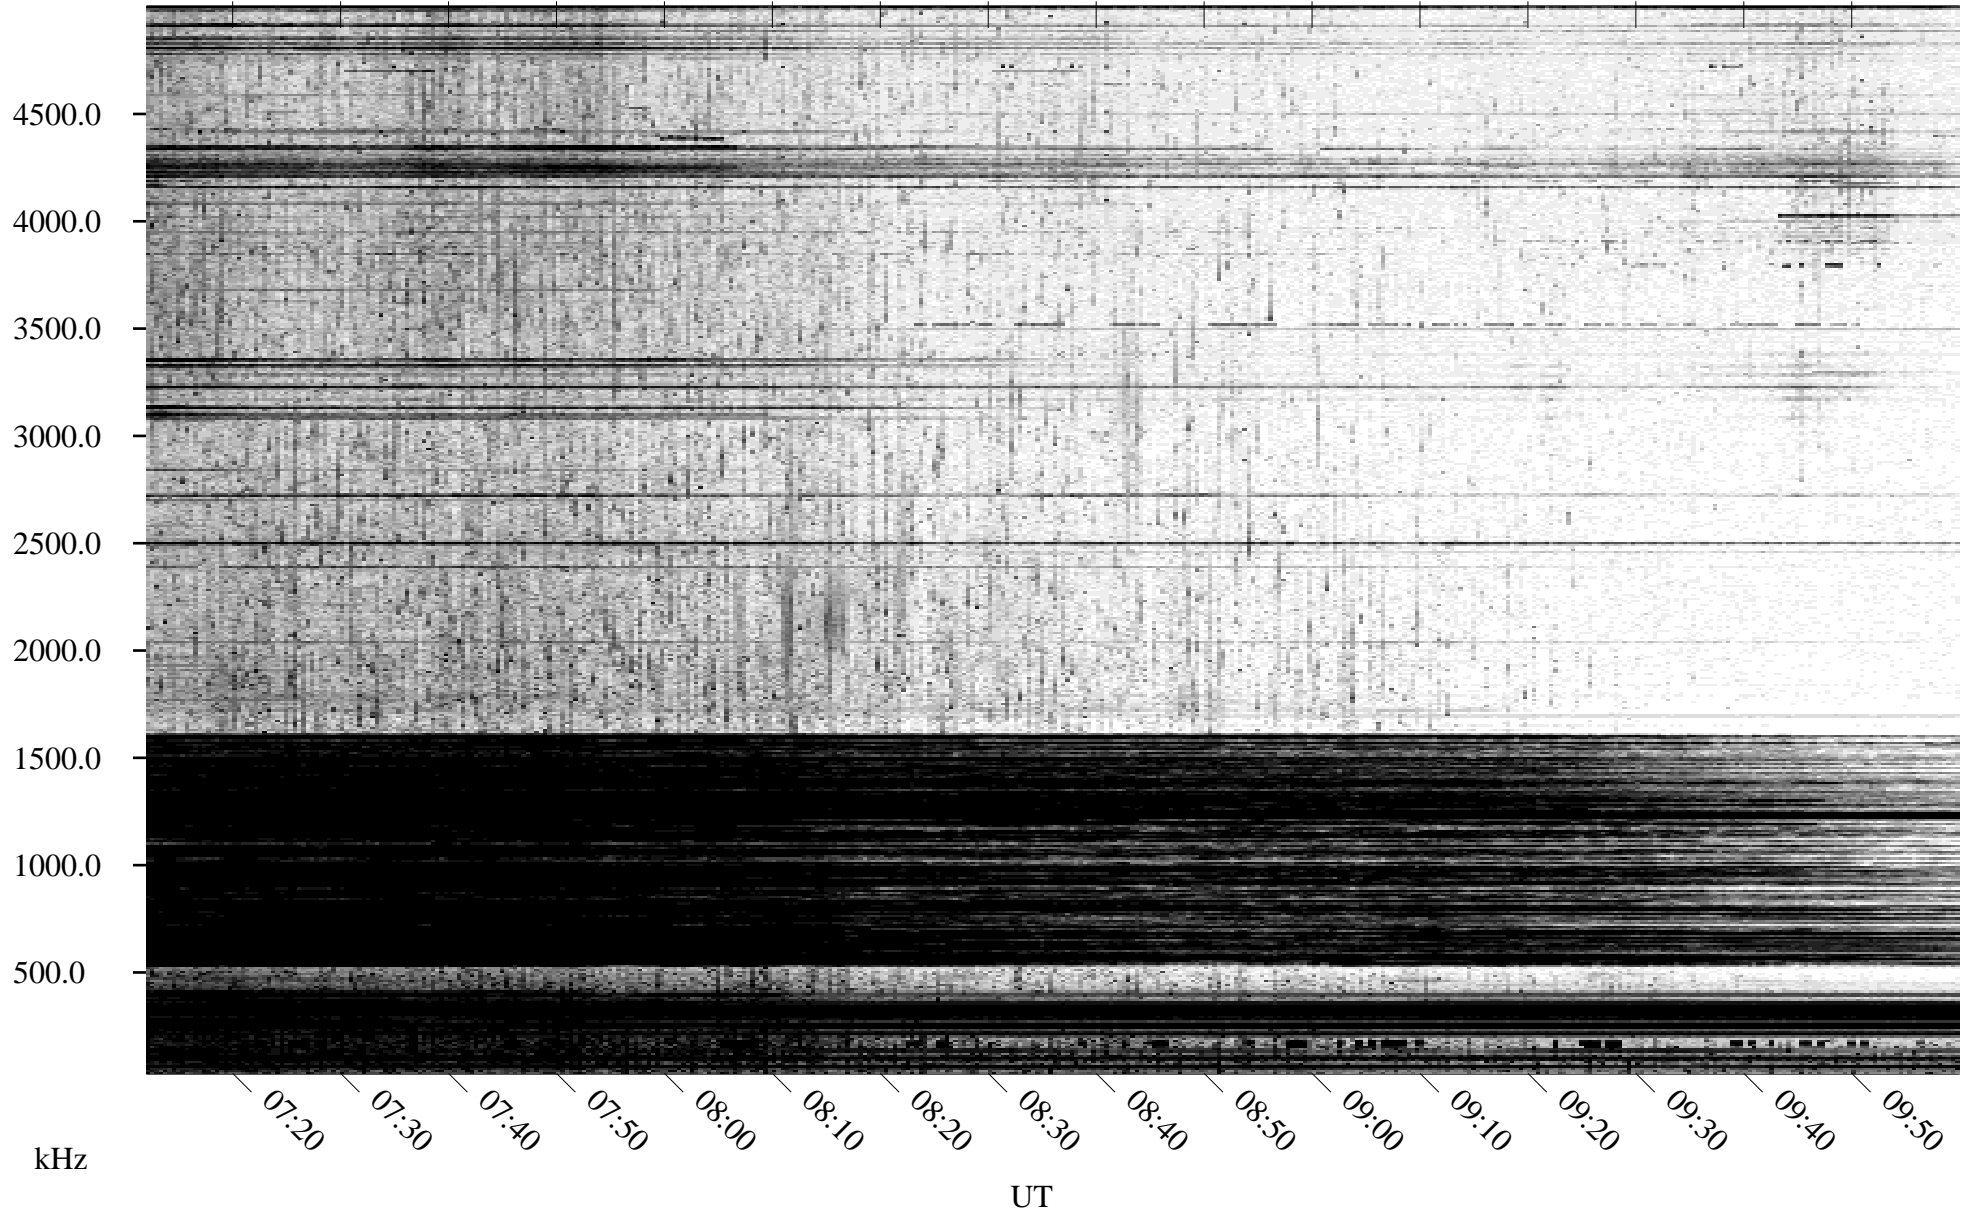

05/19/1996 Churchill, Manitoba

Linear Scale Black = 161 White = 15

ch96140l.r00m max_12

Page 1

05/19/1996 Churchill, Manitoba

Linear Scale Black = 161 White = 15

ch96140l.r00m max_12

Page 2

05/20/1996 Churchill, Manitoba

Linear Scale Black = 161 White = 15

ch96140l.r00m max_12

Page 3

05/20/1996 Churchill, Manitoba

Linear Scale Black = 161 White = 15

ch96140l.r00m max_12

Page 4

05/20/1996 Churchill, Manitoba

Linear Scale Black = 161 White = 15

ch96140l.r00m max_12

Page 5

05/20/1996 Churchill, Manitoba

Linear Scale Black = 161 White = 15

ch96140l.r00m max_12

Page 6

05/20/1996 Churchill, Manitoba

Linear Scale Black = 161 White = 15

ch96140l.r00m max_12

Page 7

05/20/1996 Churchill, Manitoba

Linear Scale Black = 161 White = 15

ch96140l.r00m max_12

Page 8