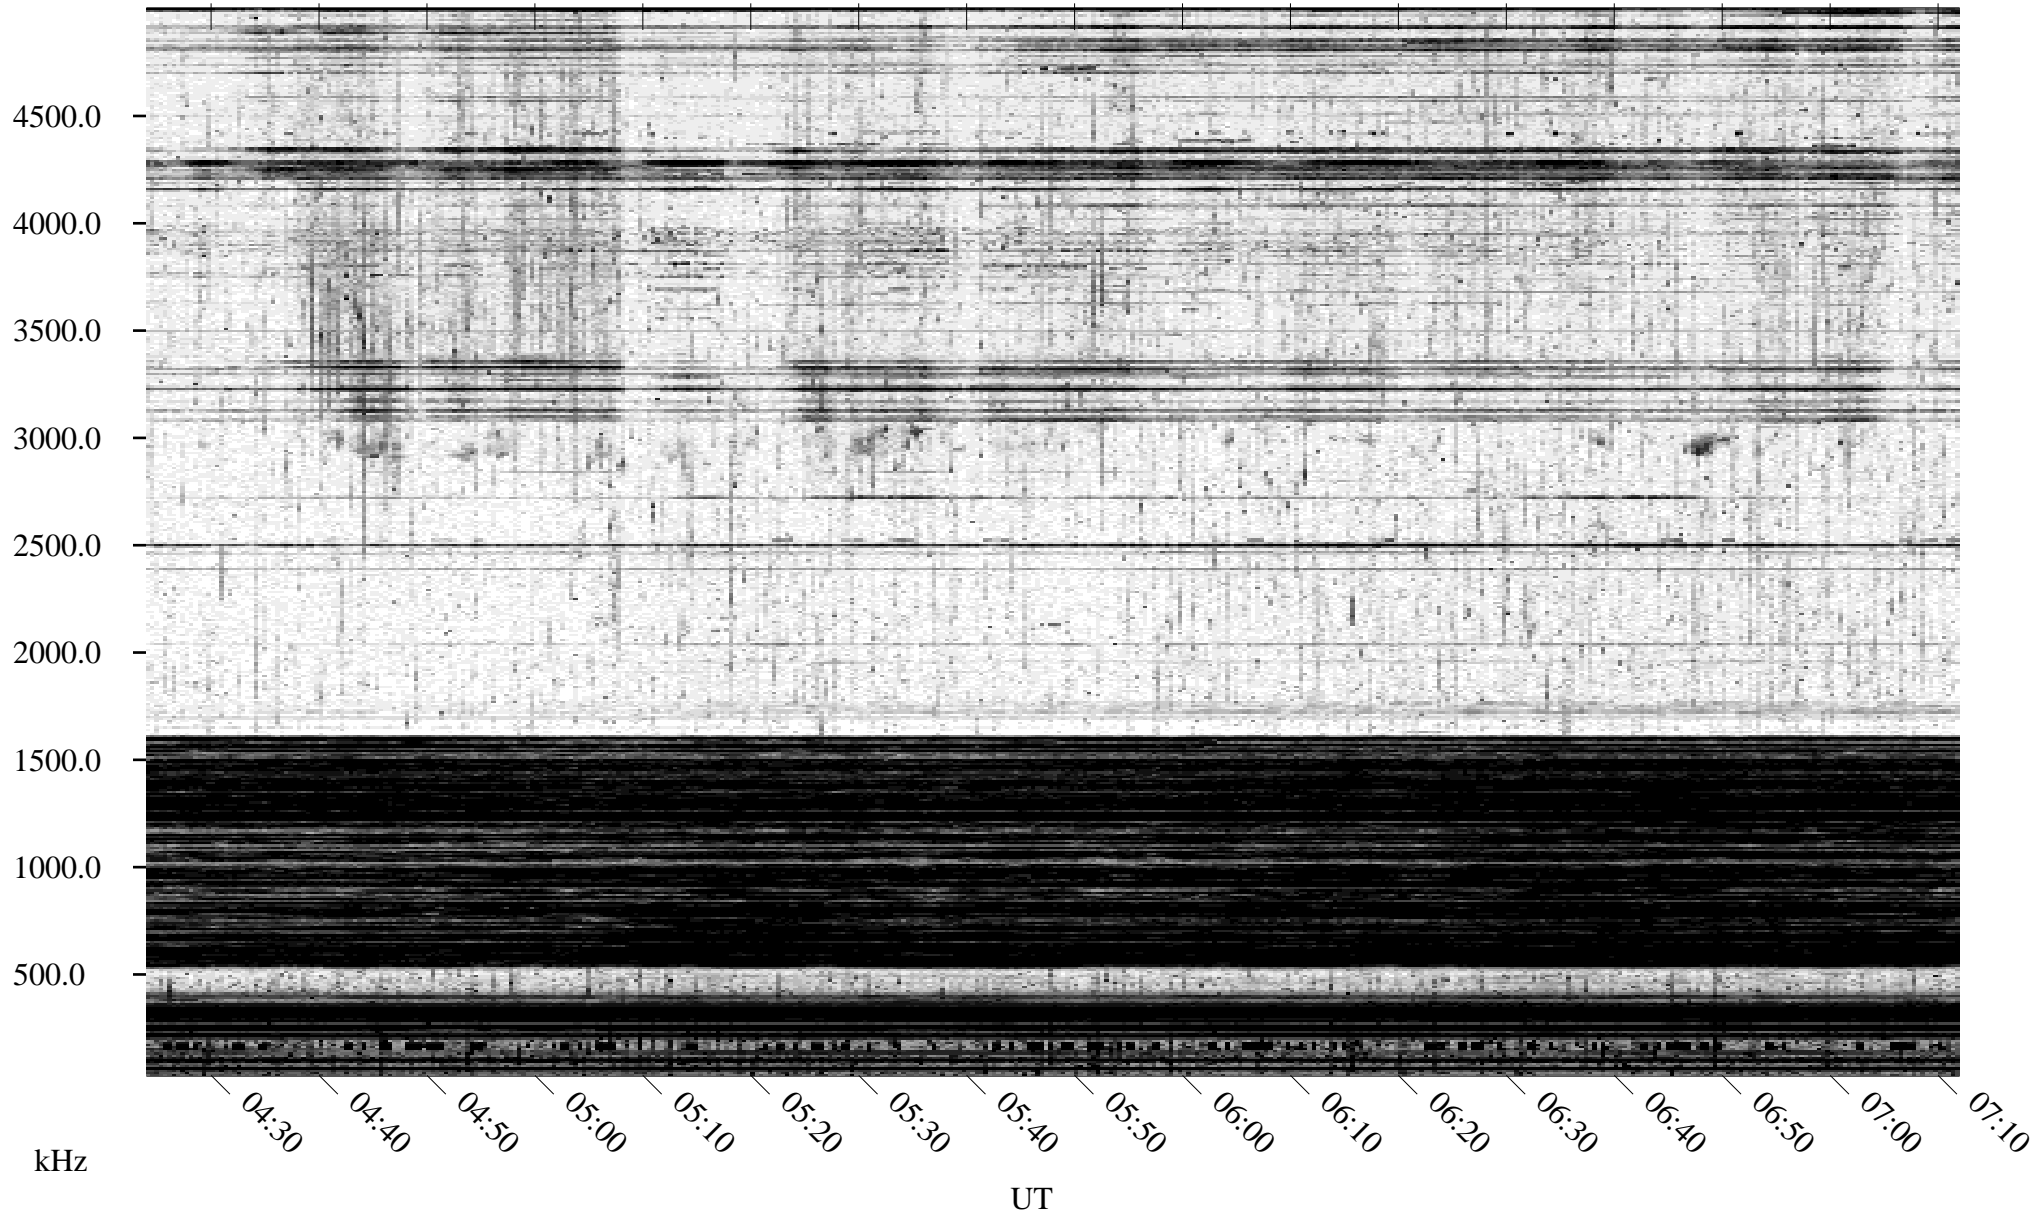

# 05/20/1996 Churchill, Manitoba

Linear Scale    Black = 161    White = 15

ch961411.r00m max\_12

Page 1

# 05/20/1996 Churchill, Manitoba

Linear Scale    Black = 161    White = 15

ch961411.r00m max\_12

Page 2

# 05/21/1996 Churchill, Manitoba

Linear Scale    Black = 161    White = 15

ch961411.r00m max\_12

Page 3

# 05/21/1996 Churchill, Manitoba

Linear Scale    Black = 161    White = 15

ch961411.r00m max\_12

Page 4