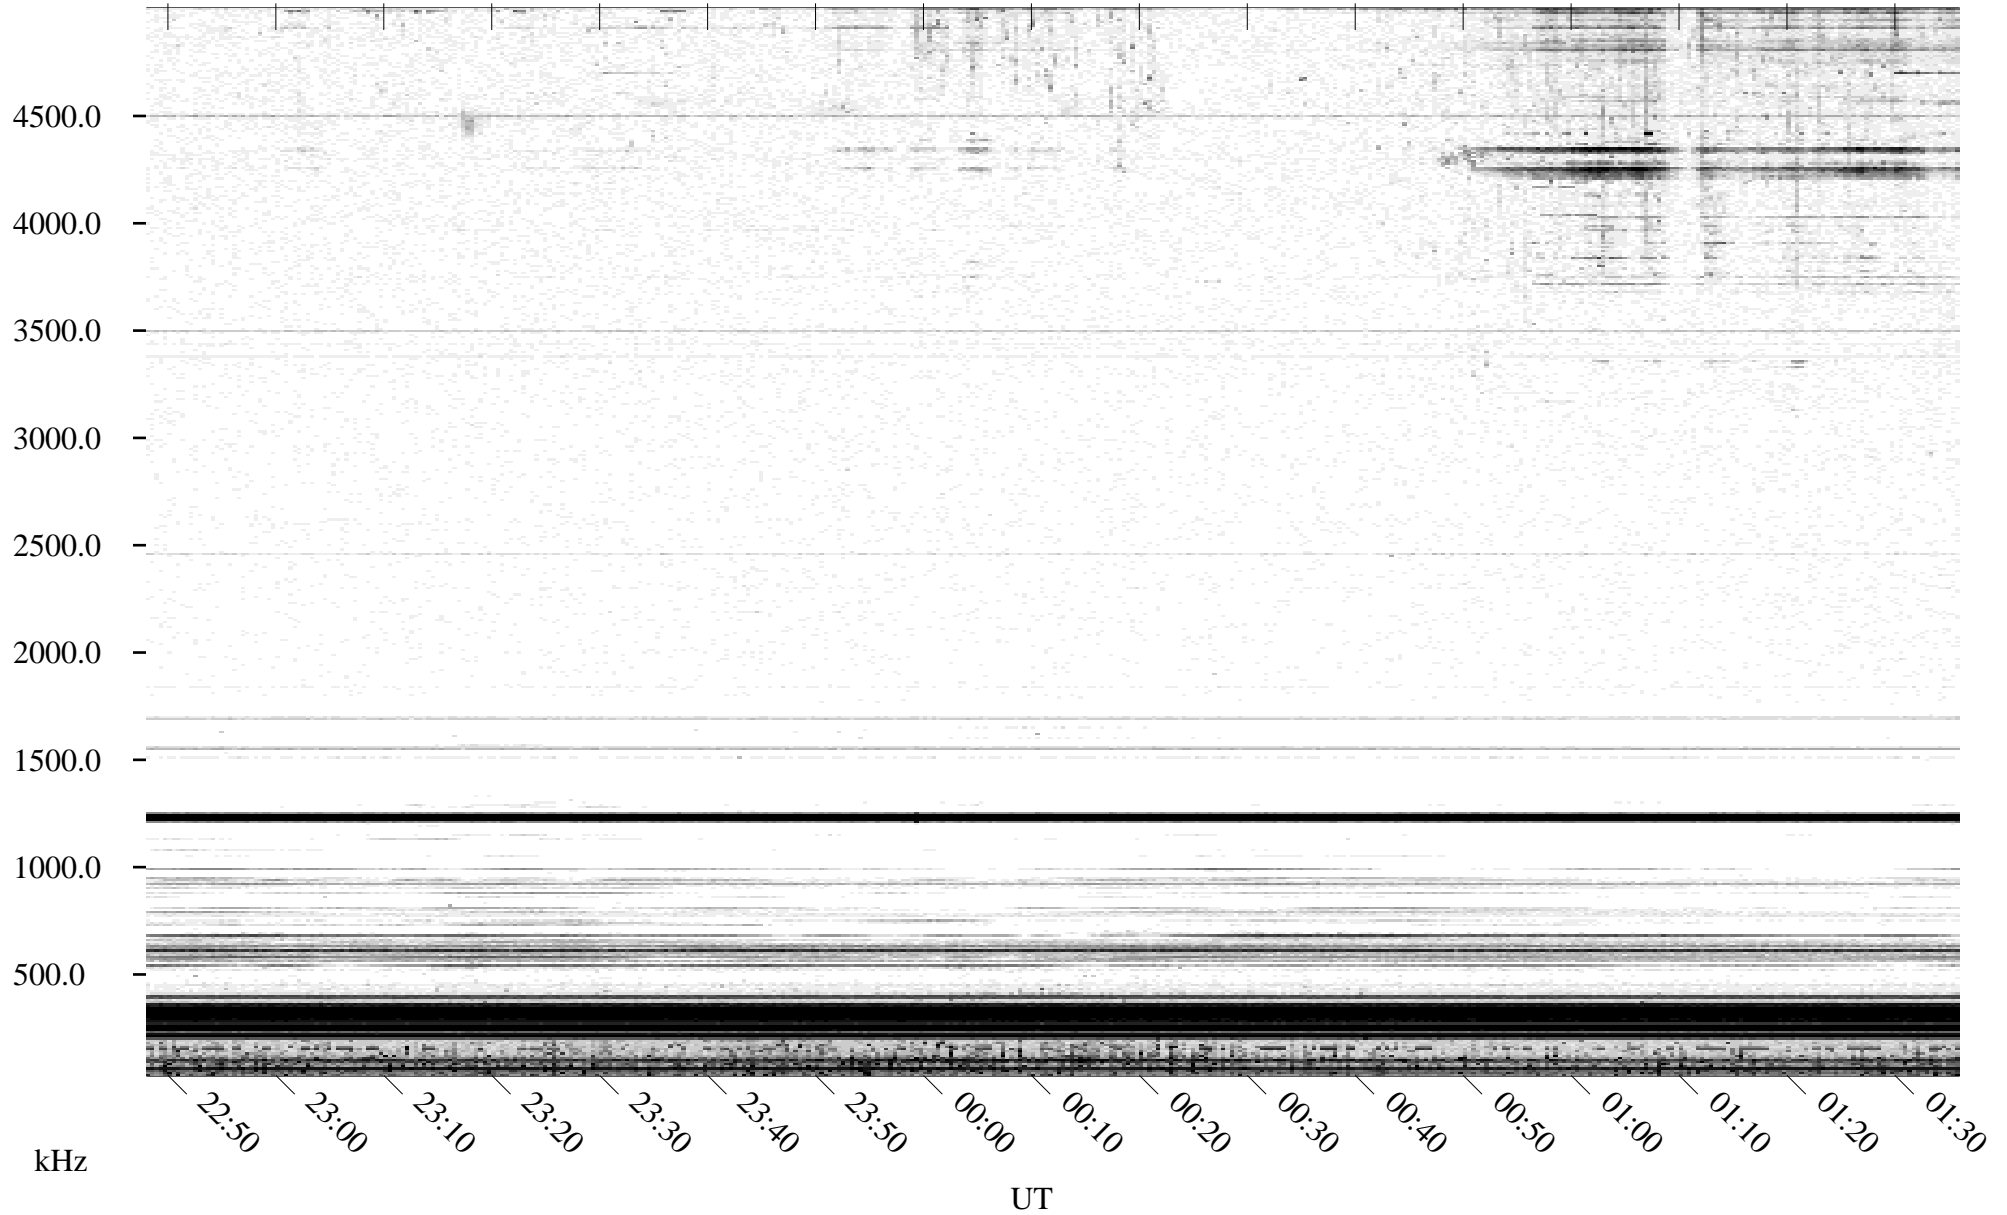

# 05/20/1996 Churchill, Manitoba

Linear Scale    Black = 161    White = 15

ch961411.r00m max\_12

Page 1

# 05/20/1996 Churchill, Manitoba

Linear Scale    Black = 161    White = 15

ch961411.r00m max\_12

Page 2

# 05/21/1996 Churchill, Manitoba

Linear Scale    Black = 161    White = 15

ch961411.r00m max\_12

Page 3

# 05/21/1996 Churchill, Manitoba

Linear Scale    Black = 161    White = 15

ch961411.r00m max\_12

Page 4