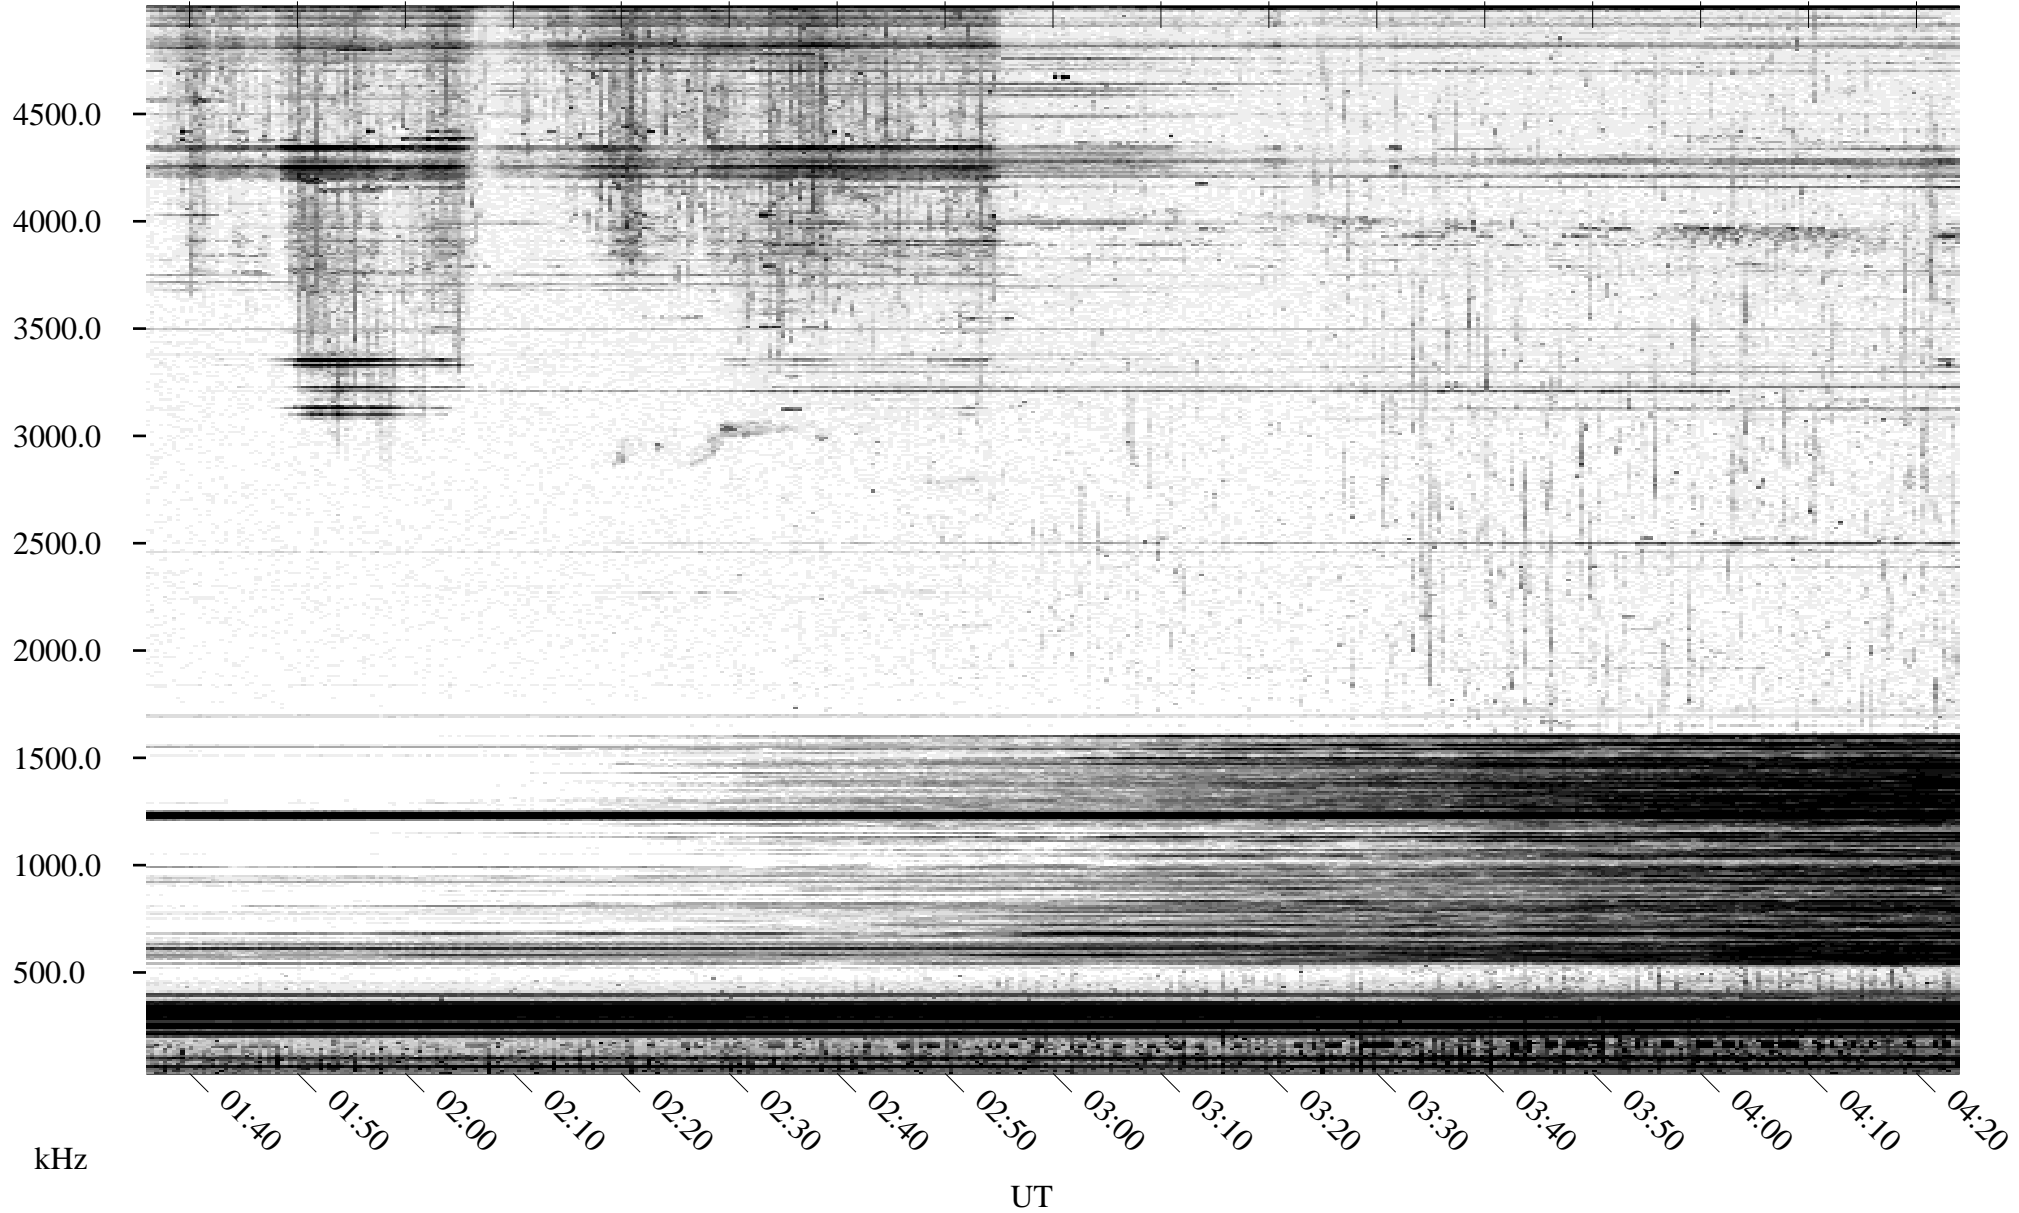

# 05/20/1996 Churchill, Manitoba

Linear Scale    Black = 161    White = 15

ch961411.r00m max\_12

Page 1

# 05/20/1996 Churchill, Manitoba

Linear Scale    Black = 161    White = 15

ch961411.r00m max\_12

Page 2

# 05/21/1996 Churchill, Manitoba

Linear Scale    Black = 161    White = 15

ch961411.r00m max\_12

Page 3

# 05/21/1996 Churchill, Manitoba

Linear Scale    Black = 161    White = 15

ch961411.r00m max\_12

Page 4