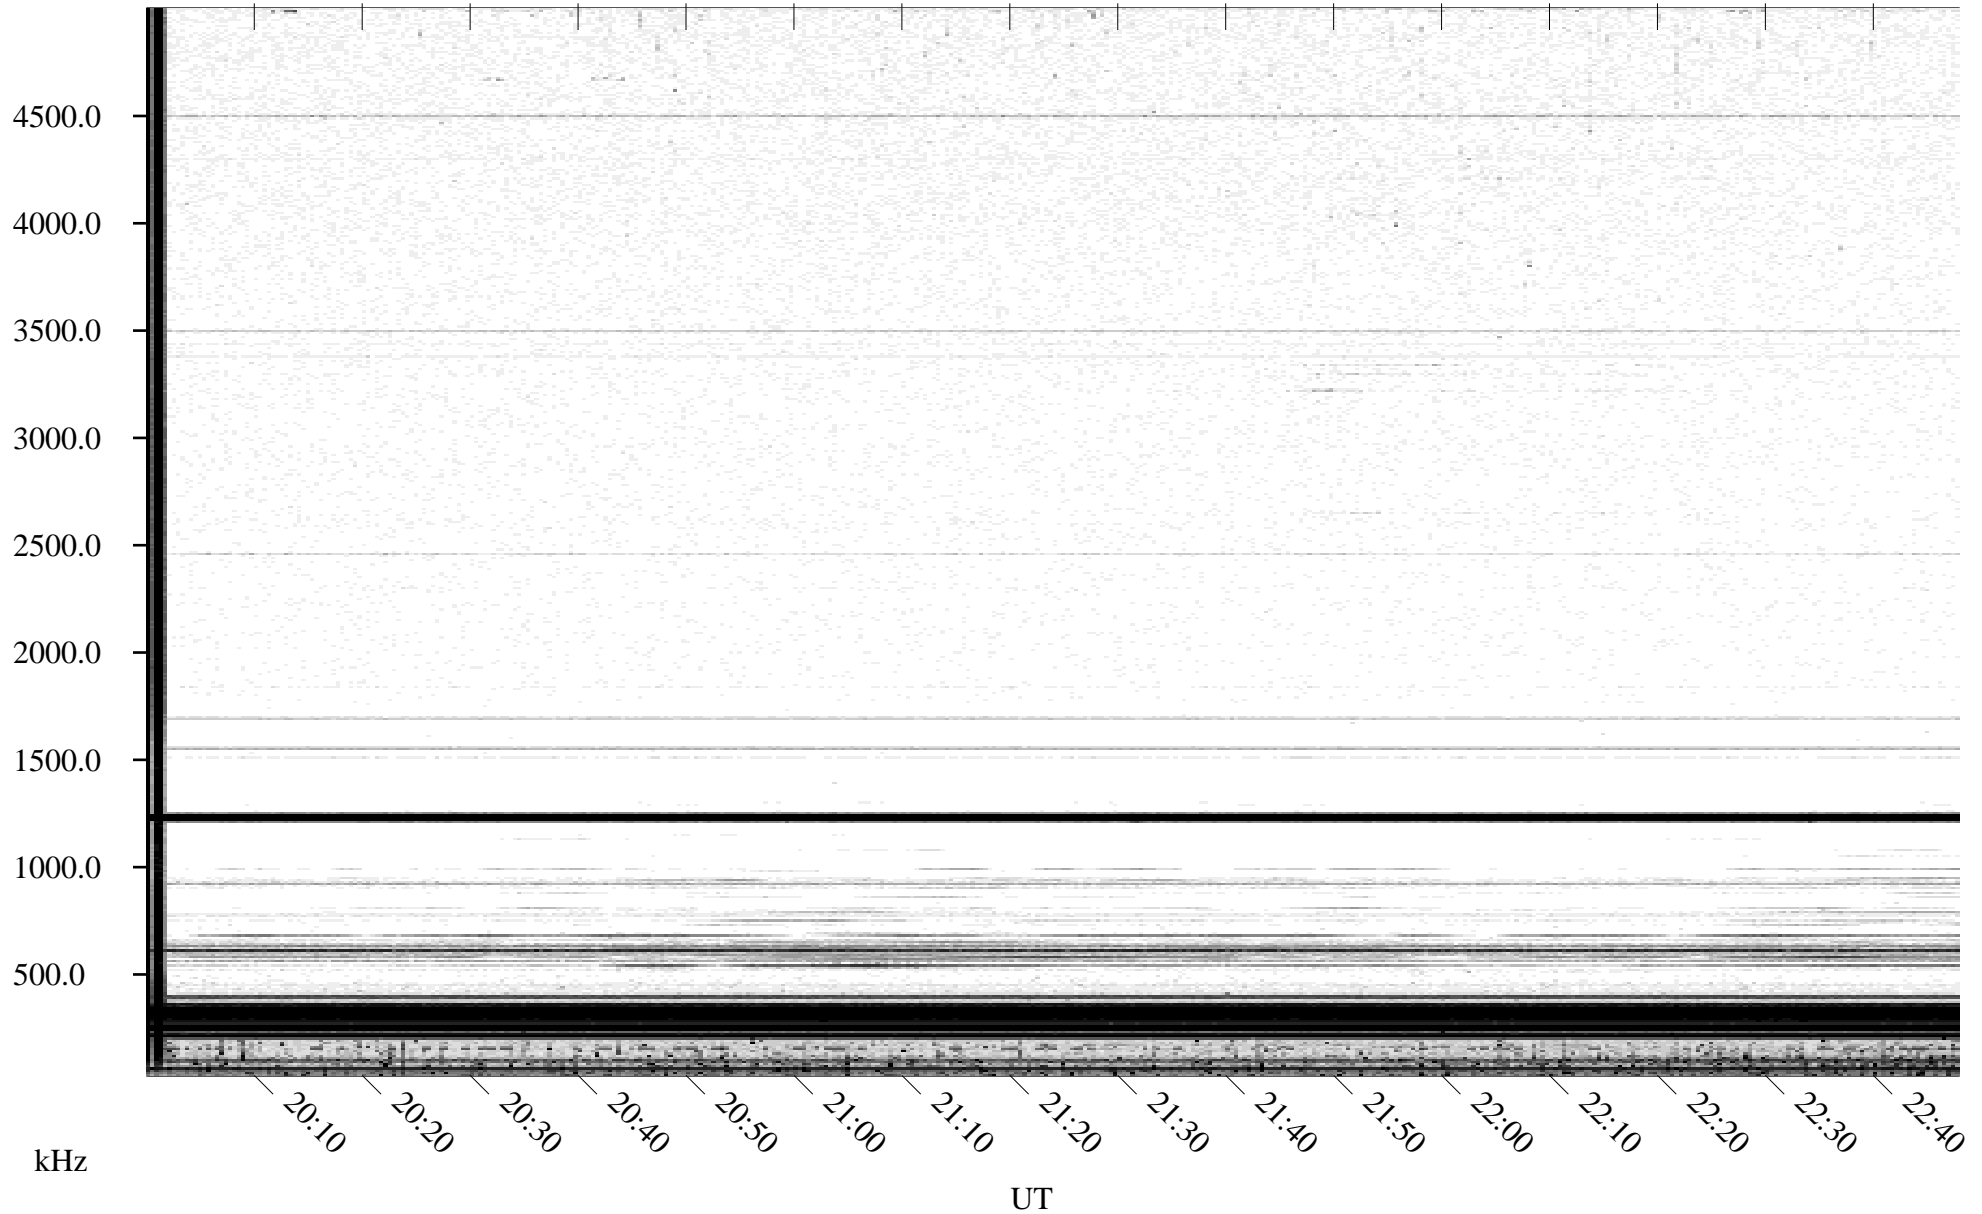

# 05/20/1996 Churchill, Manitoba

Linear Scale    Black = 161    White = 15

ch961411.r00m max\_12

Page 1

# 05/20/1996 Churchill, Manitoba

Linear Scale    Black = 161    White = 15

ch961411.r00m max\_12

Page 2

# 05/21/1996 Churchill, Manitoba

Linear Scale    Black = 161    White = 15

ch961411.r00m max\_12

Page 3

# 05/21/1996 Churchill, Manitoba

Linear Scale    Black = 161    White = 15

ch961411.r00m max\_12

Page 4