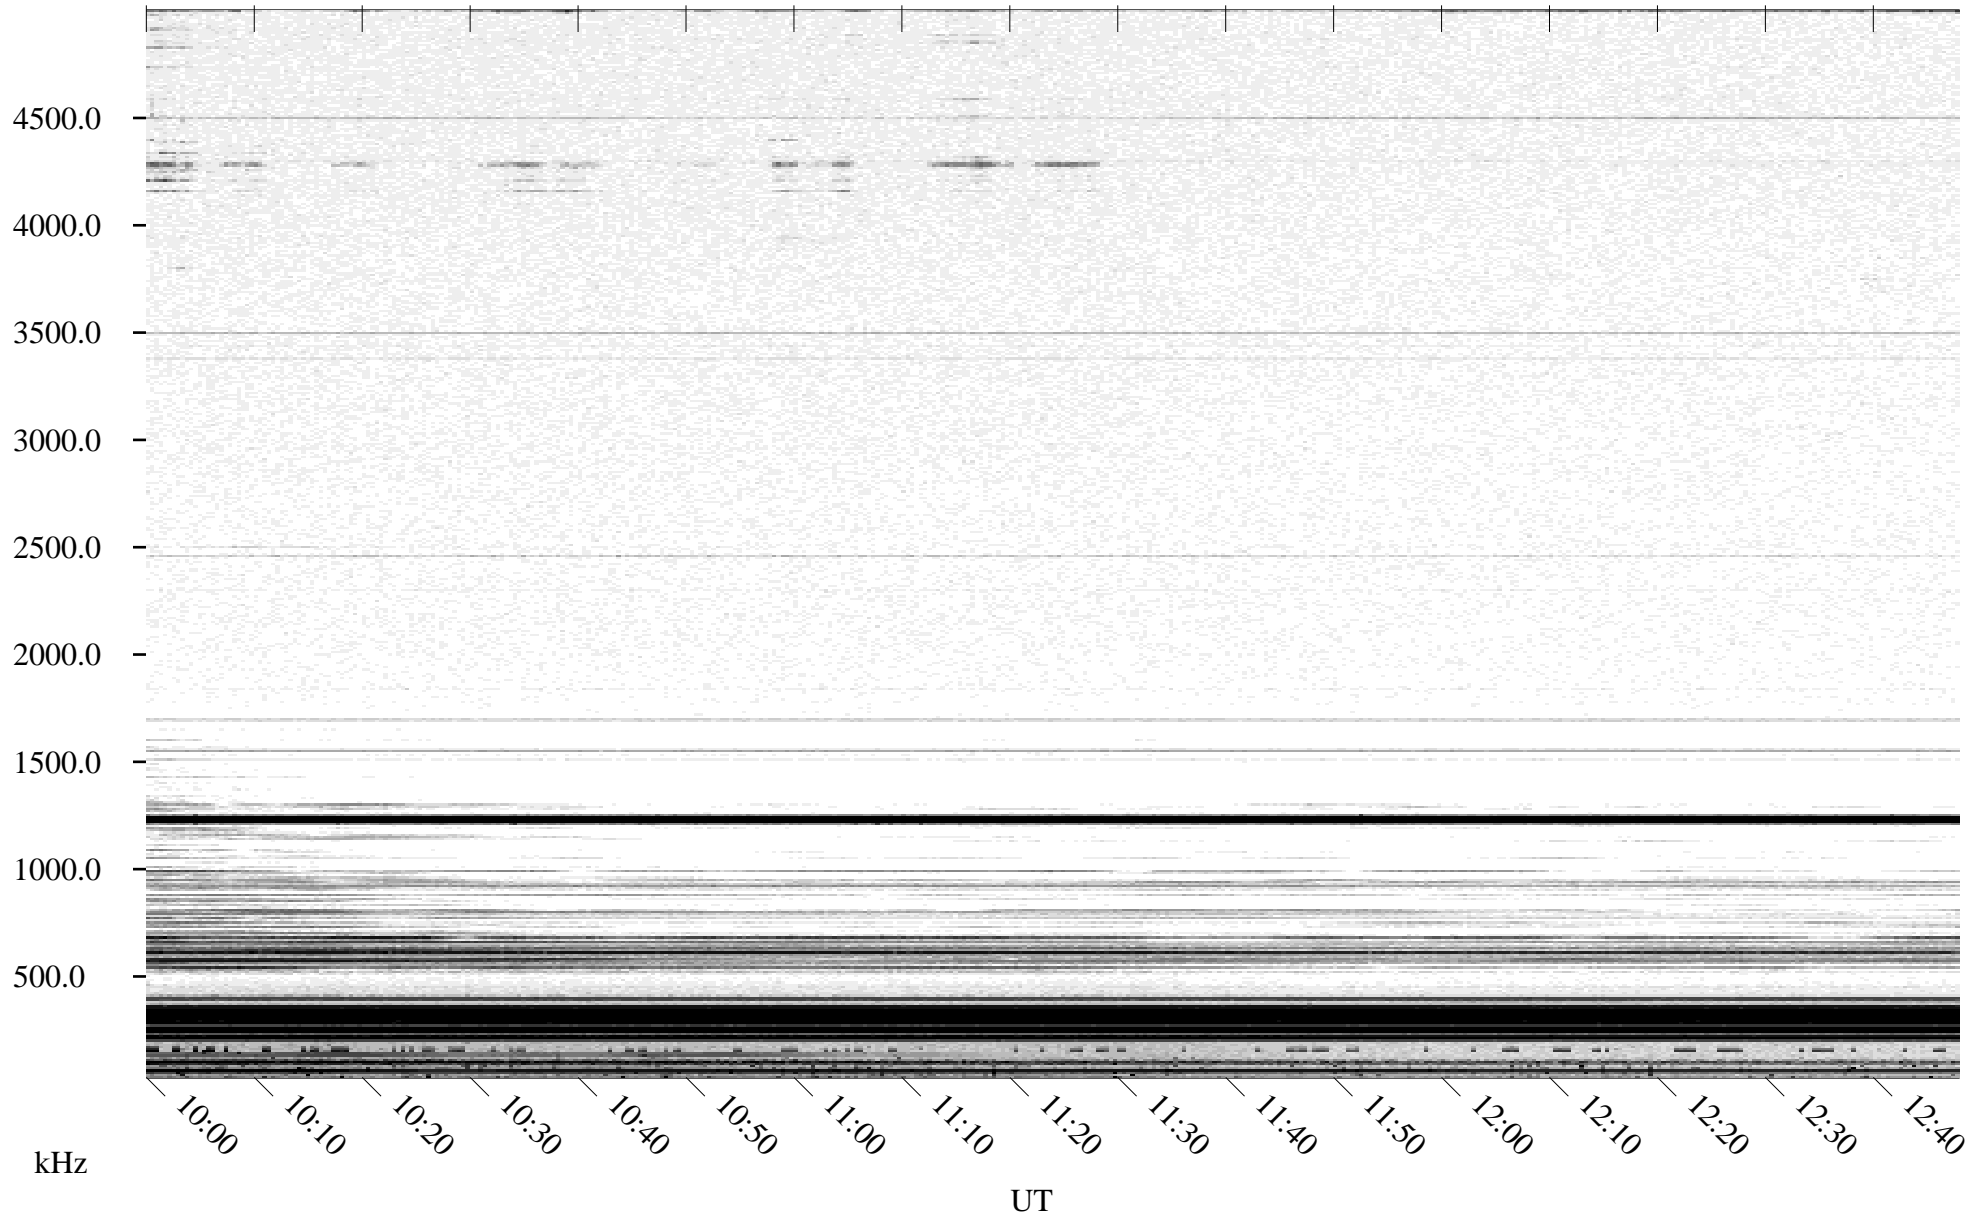

# 05/21/1996 Churchill, Manitoba

Linear Scale    Black = 161    White = 15

ch961411.r00m max\_12

Page 4

# 05/21/1996 Churchill, Manitoba

Linear Scale    Black = 161    White = 15

ch961411.r00m max\_12

Page 5

# 05/21/1996 Churchill, Manitoba

Linear Scale    Black = 161    White = 15

ch961411.r00m max\_12

Page 6

# 05/21/1996 Churchill, Manitoba

Linear Scale    Black = 161    White = 15

ch961411.r00m max\_12

Page 7