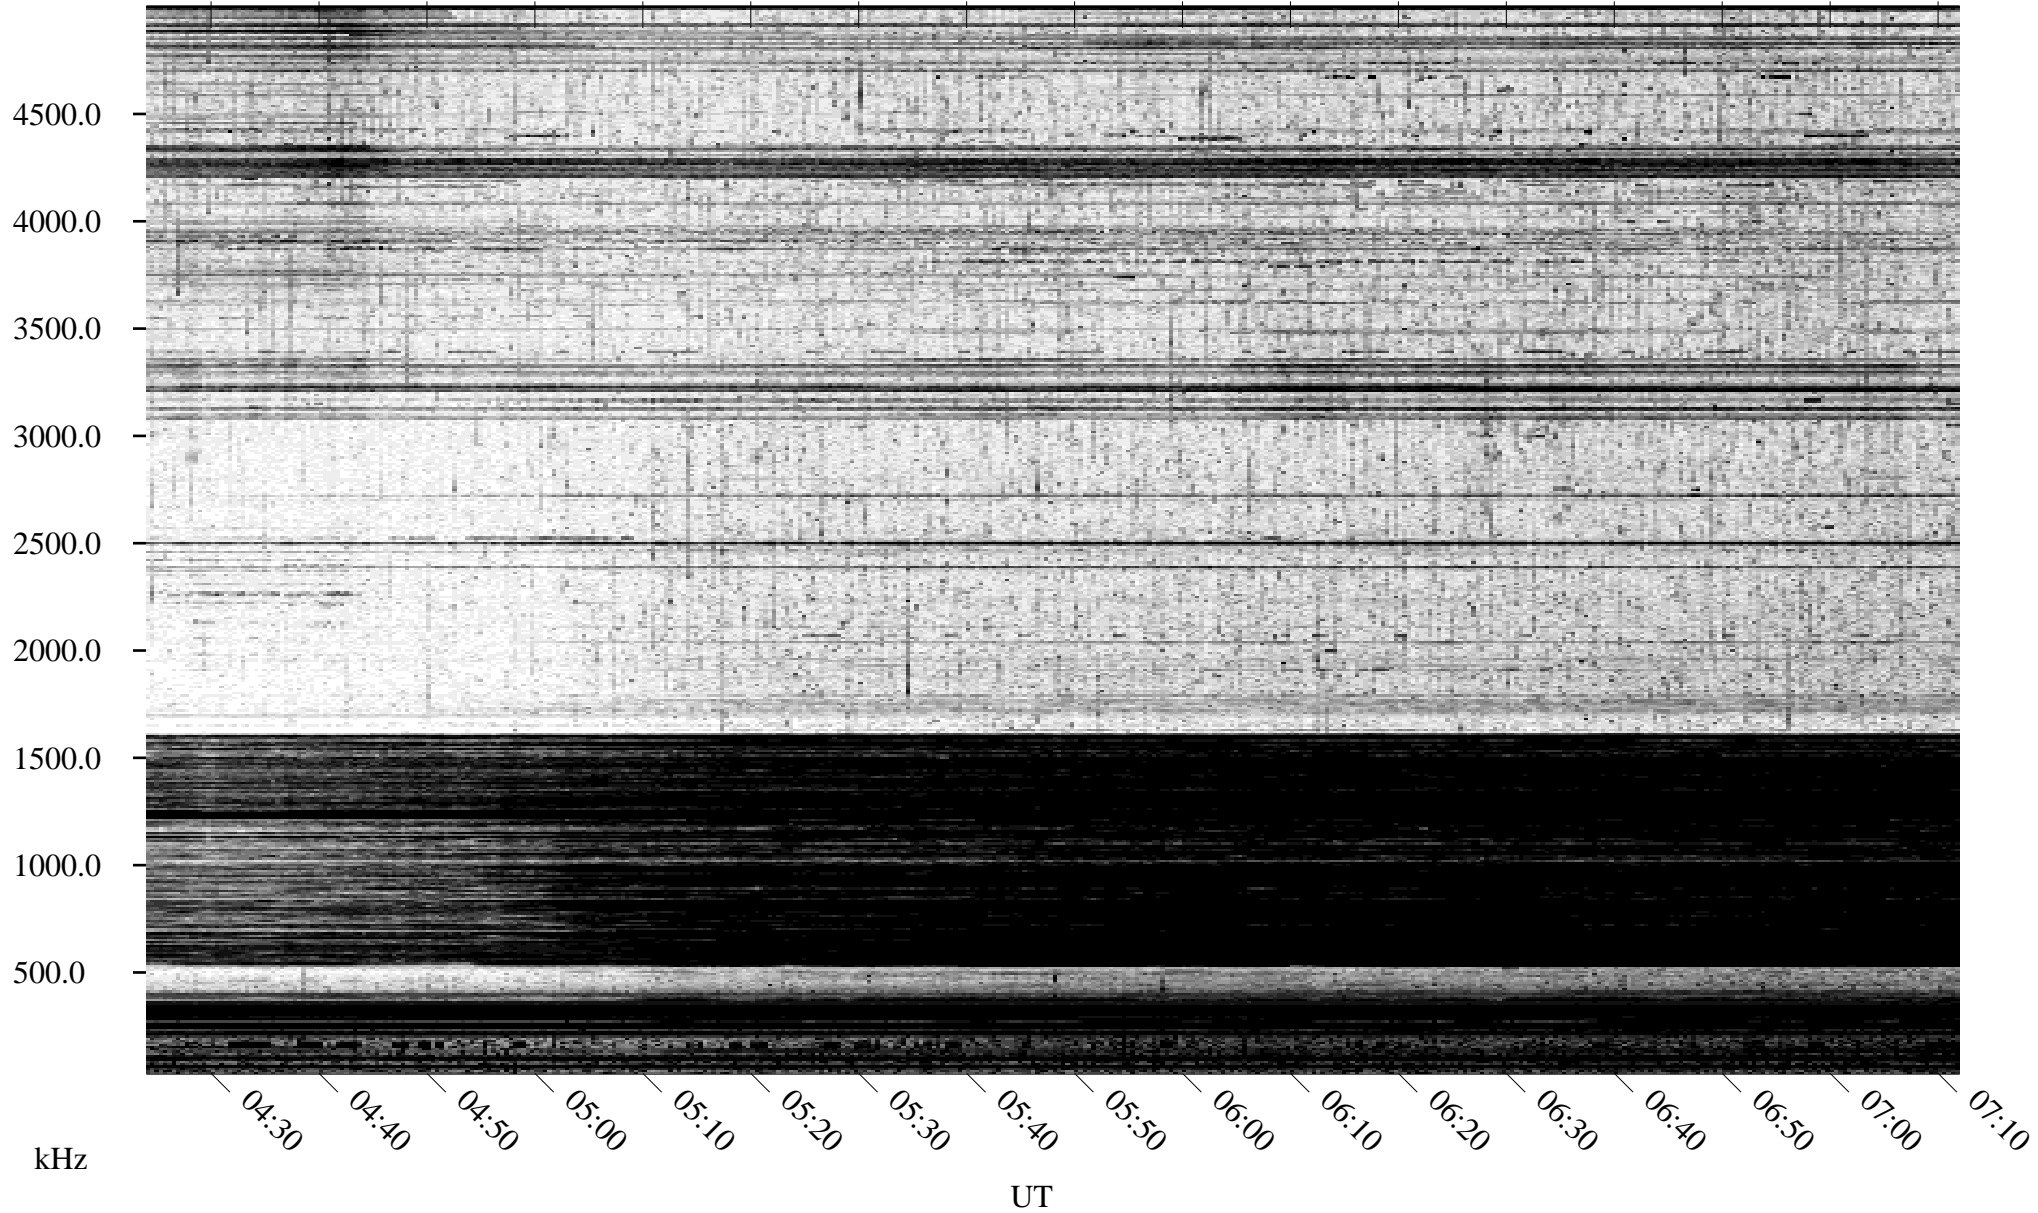

# 05/21/1996 Churchill, Manitoba

Linear Scale    Black = 161    White = 15

ch96142l.r00m max\_12

Page 1

# 05/21/1996 Churchill, Manitoba

Linear Scale    Black = 161    White = 15

ch96142l.r00m max\_12

Page 2

# 05/22/1996 Churchill, Manitoba

Linear Scale    Black = 161    White = 15

ch96142l.r00m max\_12

Page 3

# 05/22/1996 Churchill, Manitoba

Linear Scale    Black = 161    White = 15

ch96142l.r00m max\_12

Page 4