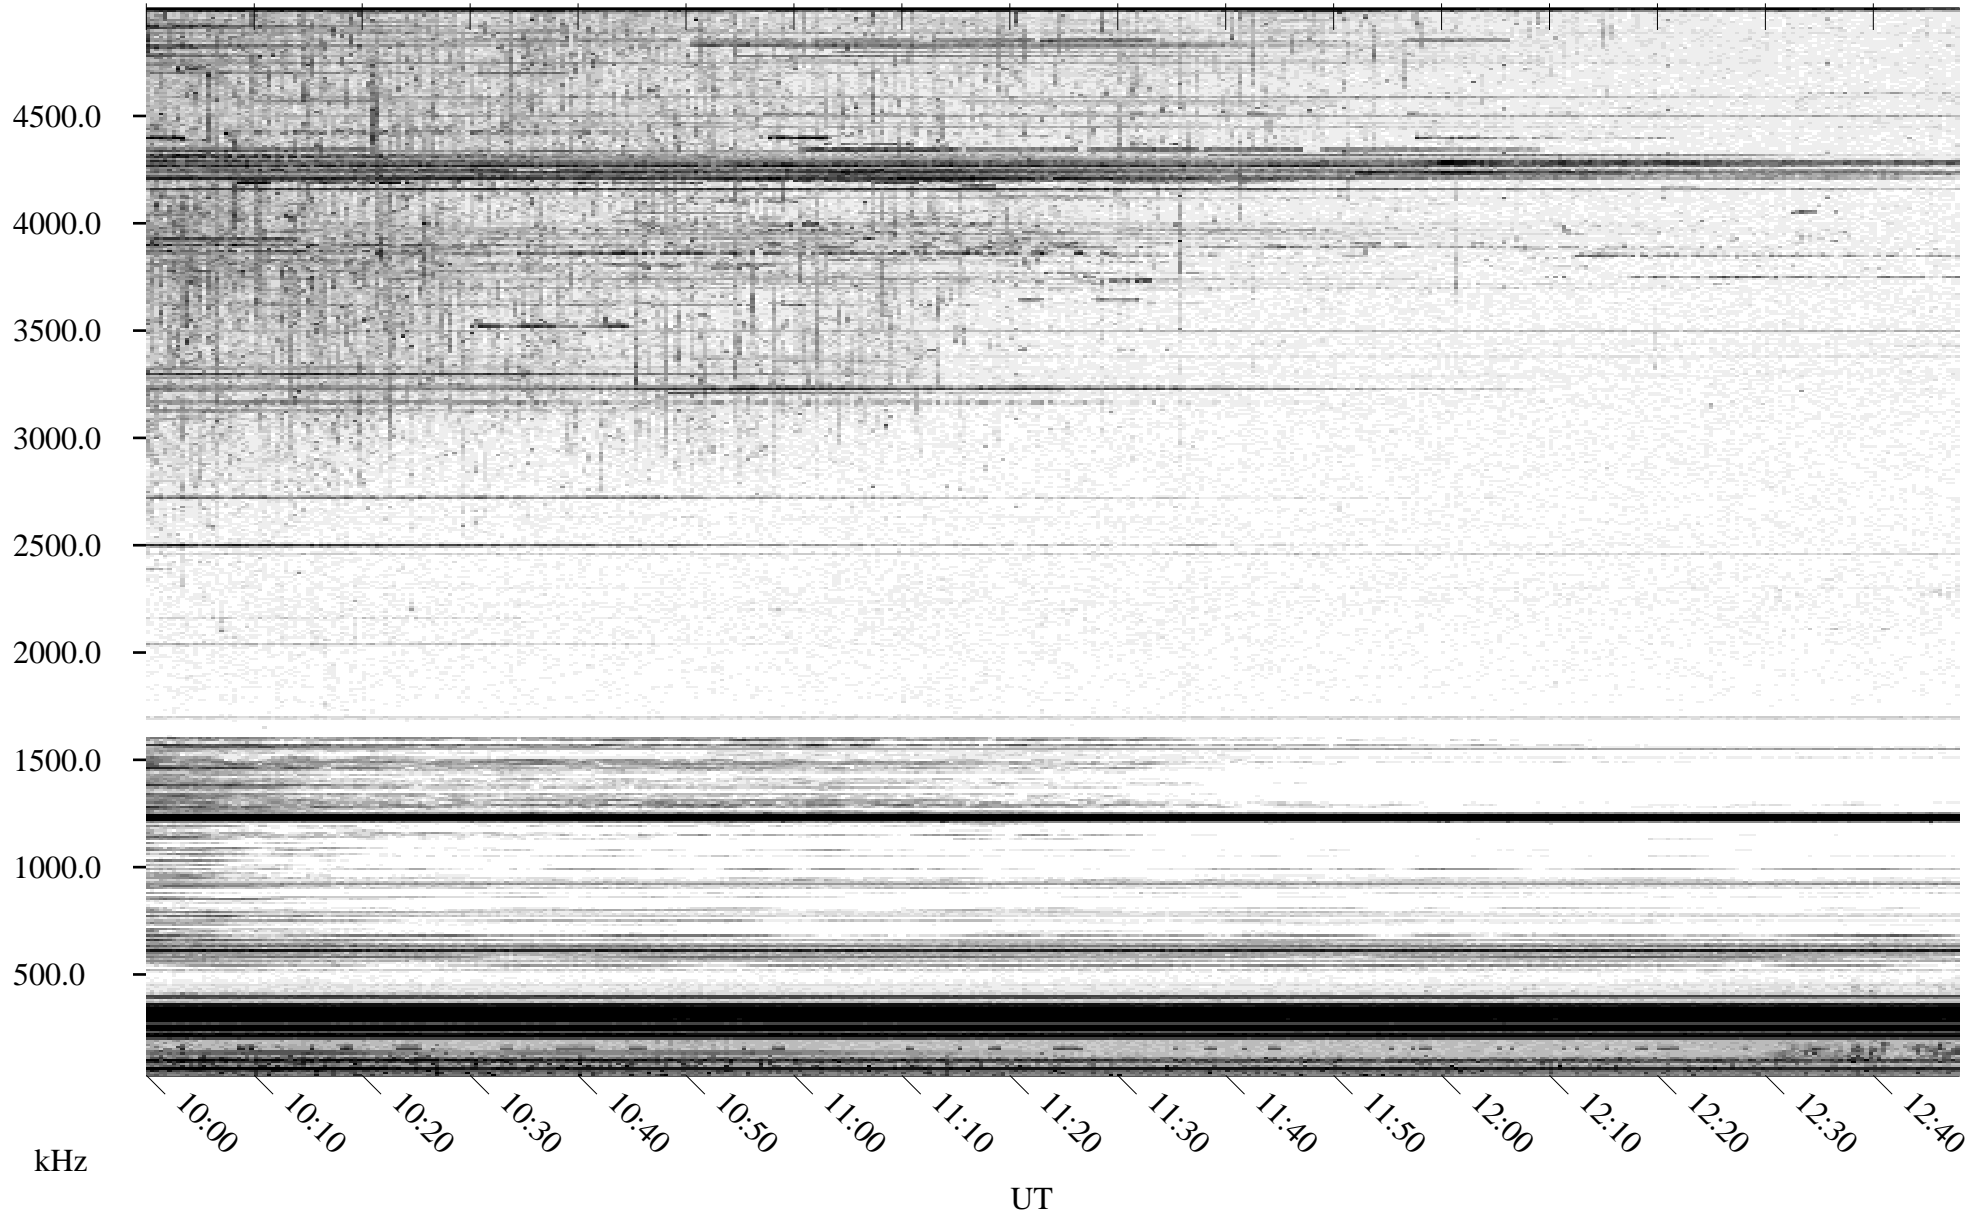

# 05/22/1996 Churchill, Manitoba

Linear Scale    Black = 161    White = 15

ch96142l.r00m max\_12

Page 5

# 05/22/1996 Churchill, Manitoba

Linear Scale    Black = 161    White = 15

ch96142l.r00m max\_12

Page 6