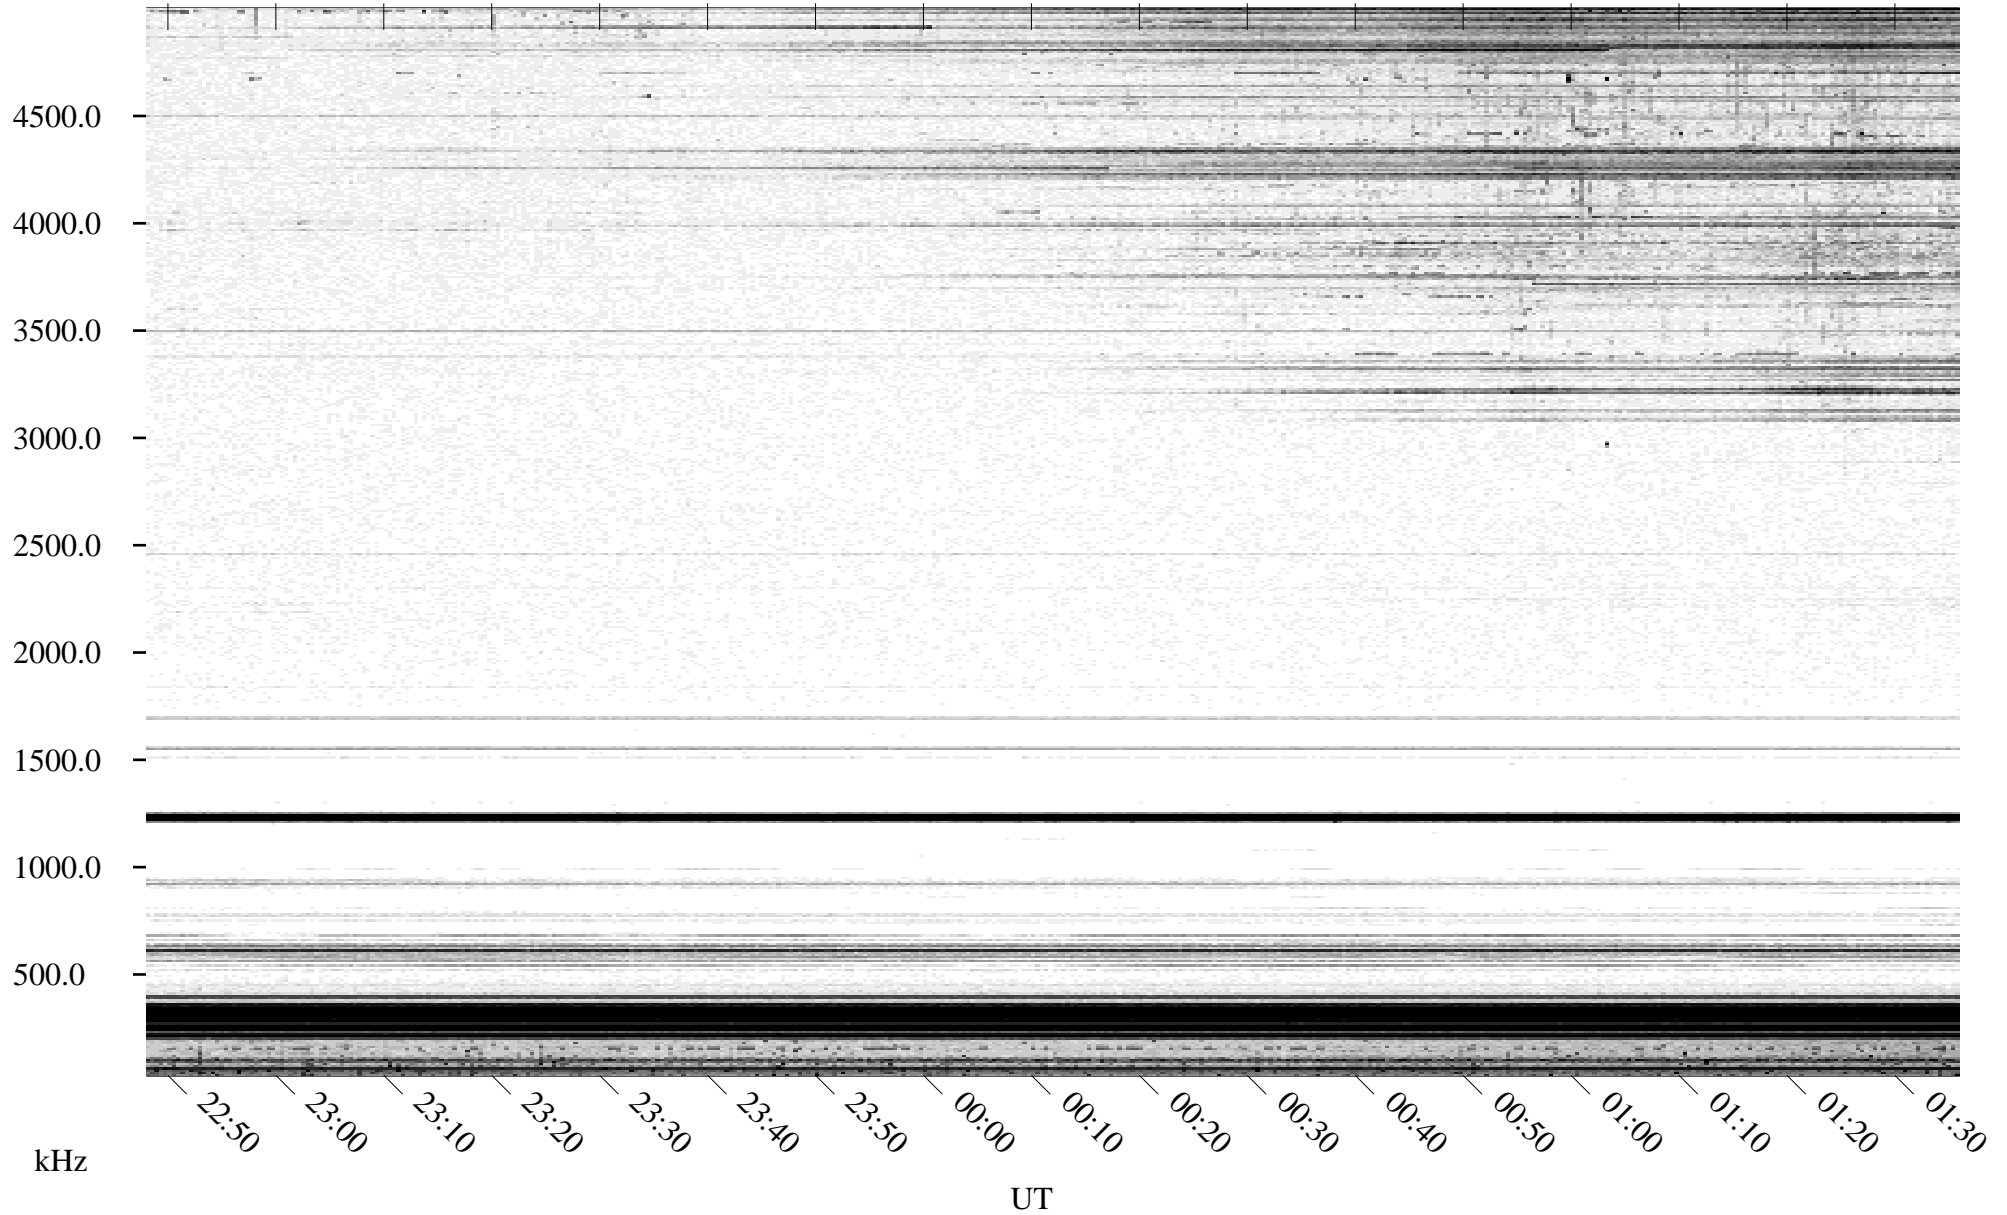

# 05/21/1996 Churchill, Manitoba

Linear Scale    Black = 161    White = 15

ch96142l.r00m max\_12

Page 1

# 05/21/1996 Churchill, Manitoba

Linear Scale    Black = 161    White = 15

ch96142l.r00m max\_12

Page 2

# 05/22/1996 Churchill, Manitoba

Linear Scale    Black = 161    White = 15

ch96142l.r00m max\_12

Page 3

# 05/22/1996 Churchill, Manitoba

Linear Scale    Black = 161    White = 15

ch96142l.r00m max\_12

Page 4