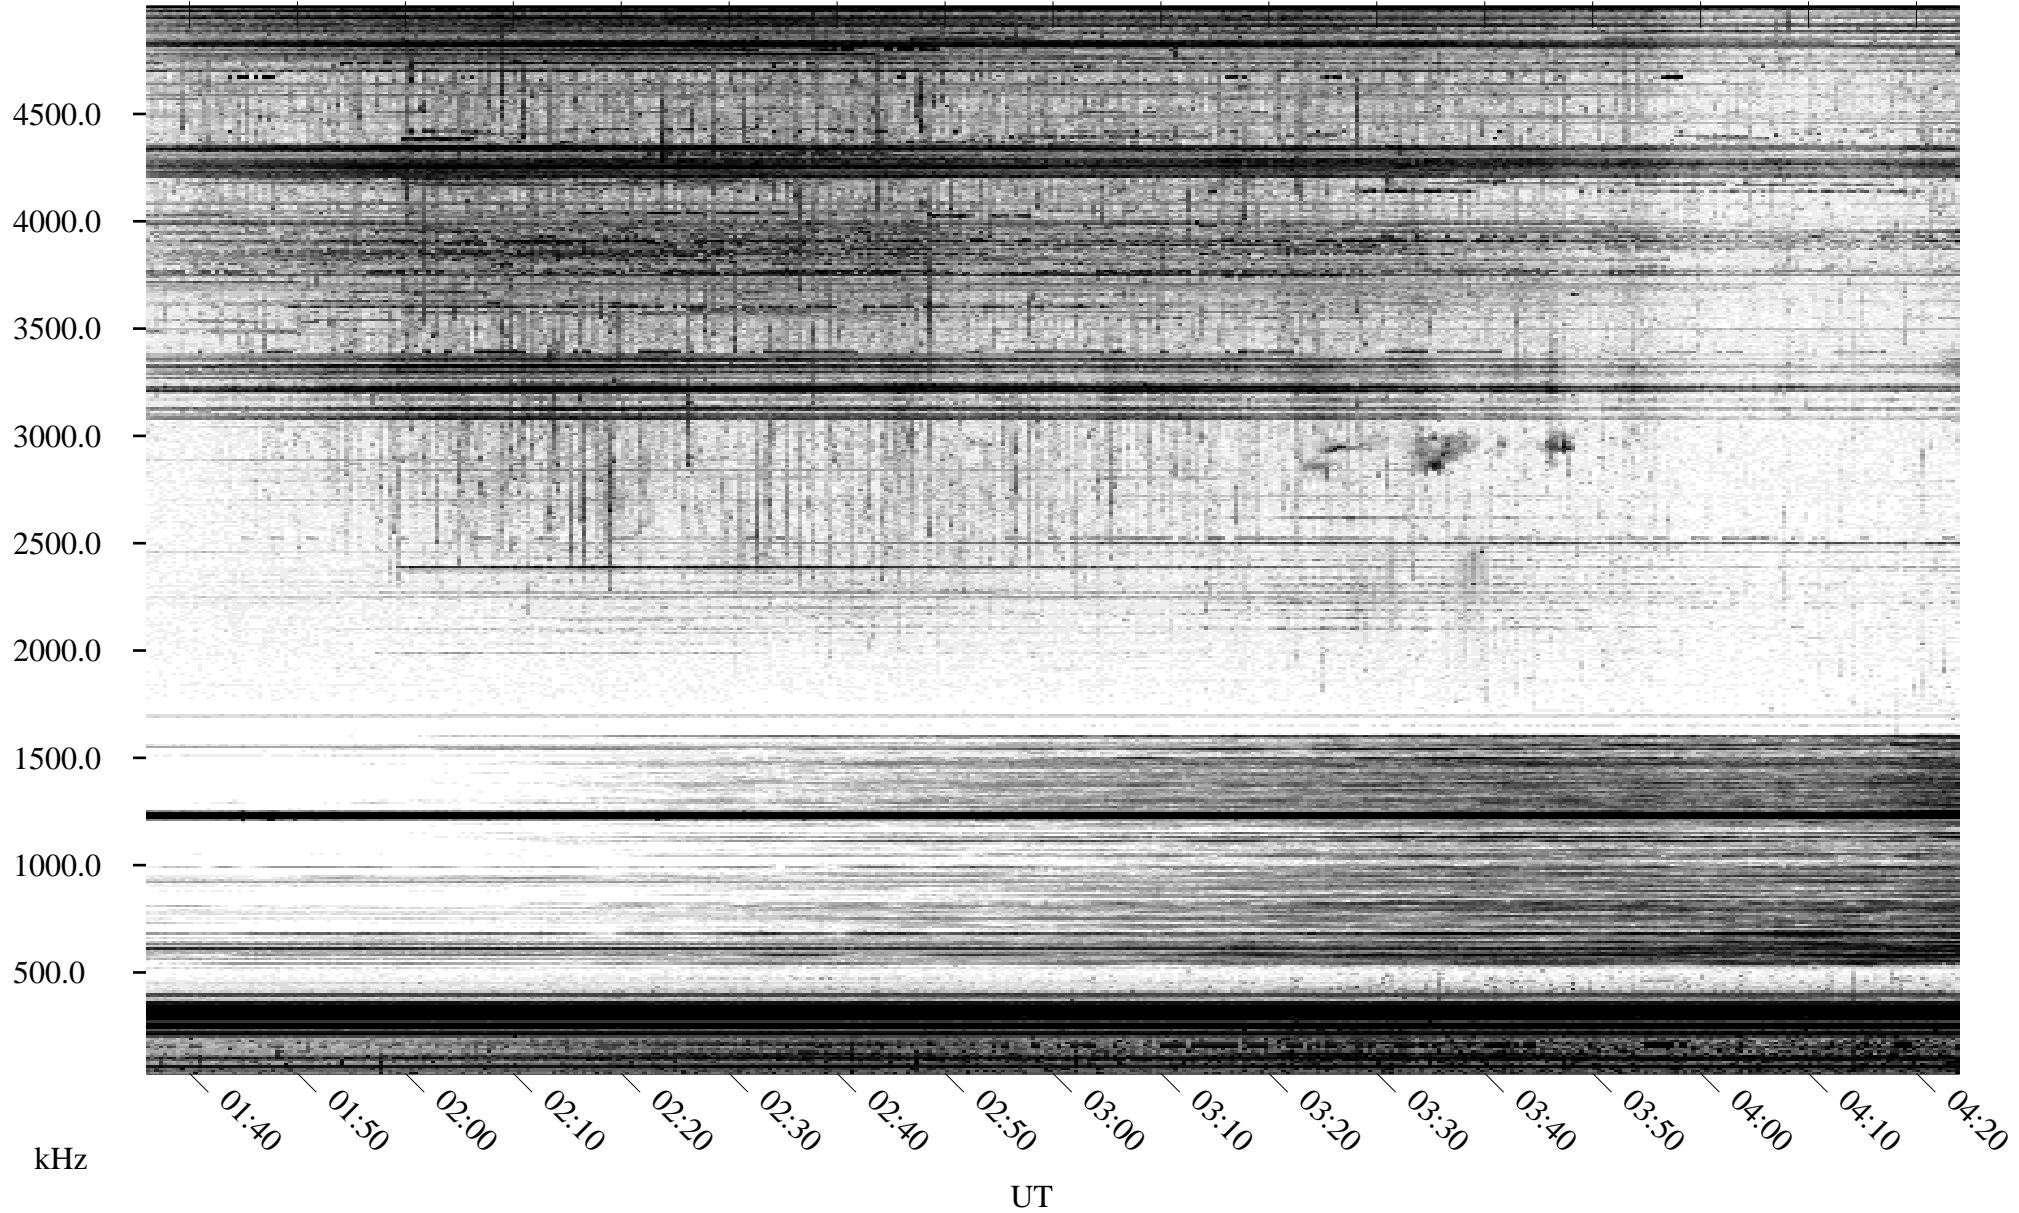

# 05/21/1996 Churchill, Manitoba

Linear Scale    Black = 161    White = 15

ch96142l.r00m max\_12

Page 1

# 05/21/1996 Churchill, Manitoba

Linear Scale    Black = 161    White = 15

ch96142l.r00m max\_12

Page 2

# 05/22/1996 Churchill, Manitoba

Linear Scale    Black = 161    White = 15

ch96142l.r00m max\_12

Page 3

# 05/22/1996 Churchill, Manitoba

Linear Scale    Black = 161    White = 15

ch96142l.r00m max\_12

Page 4