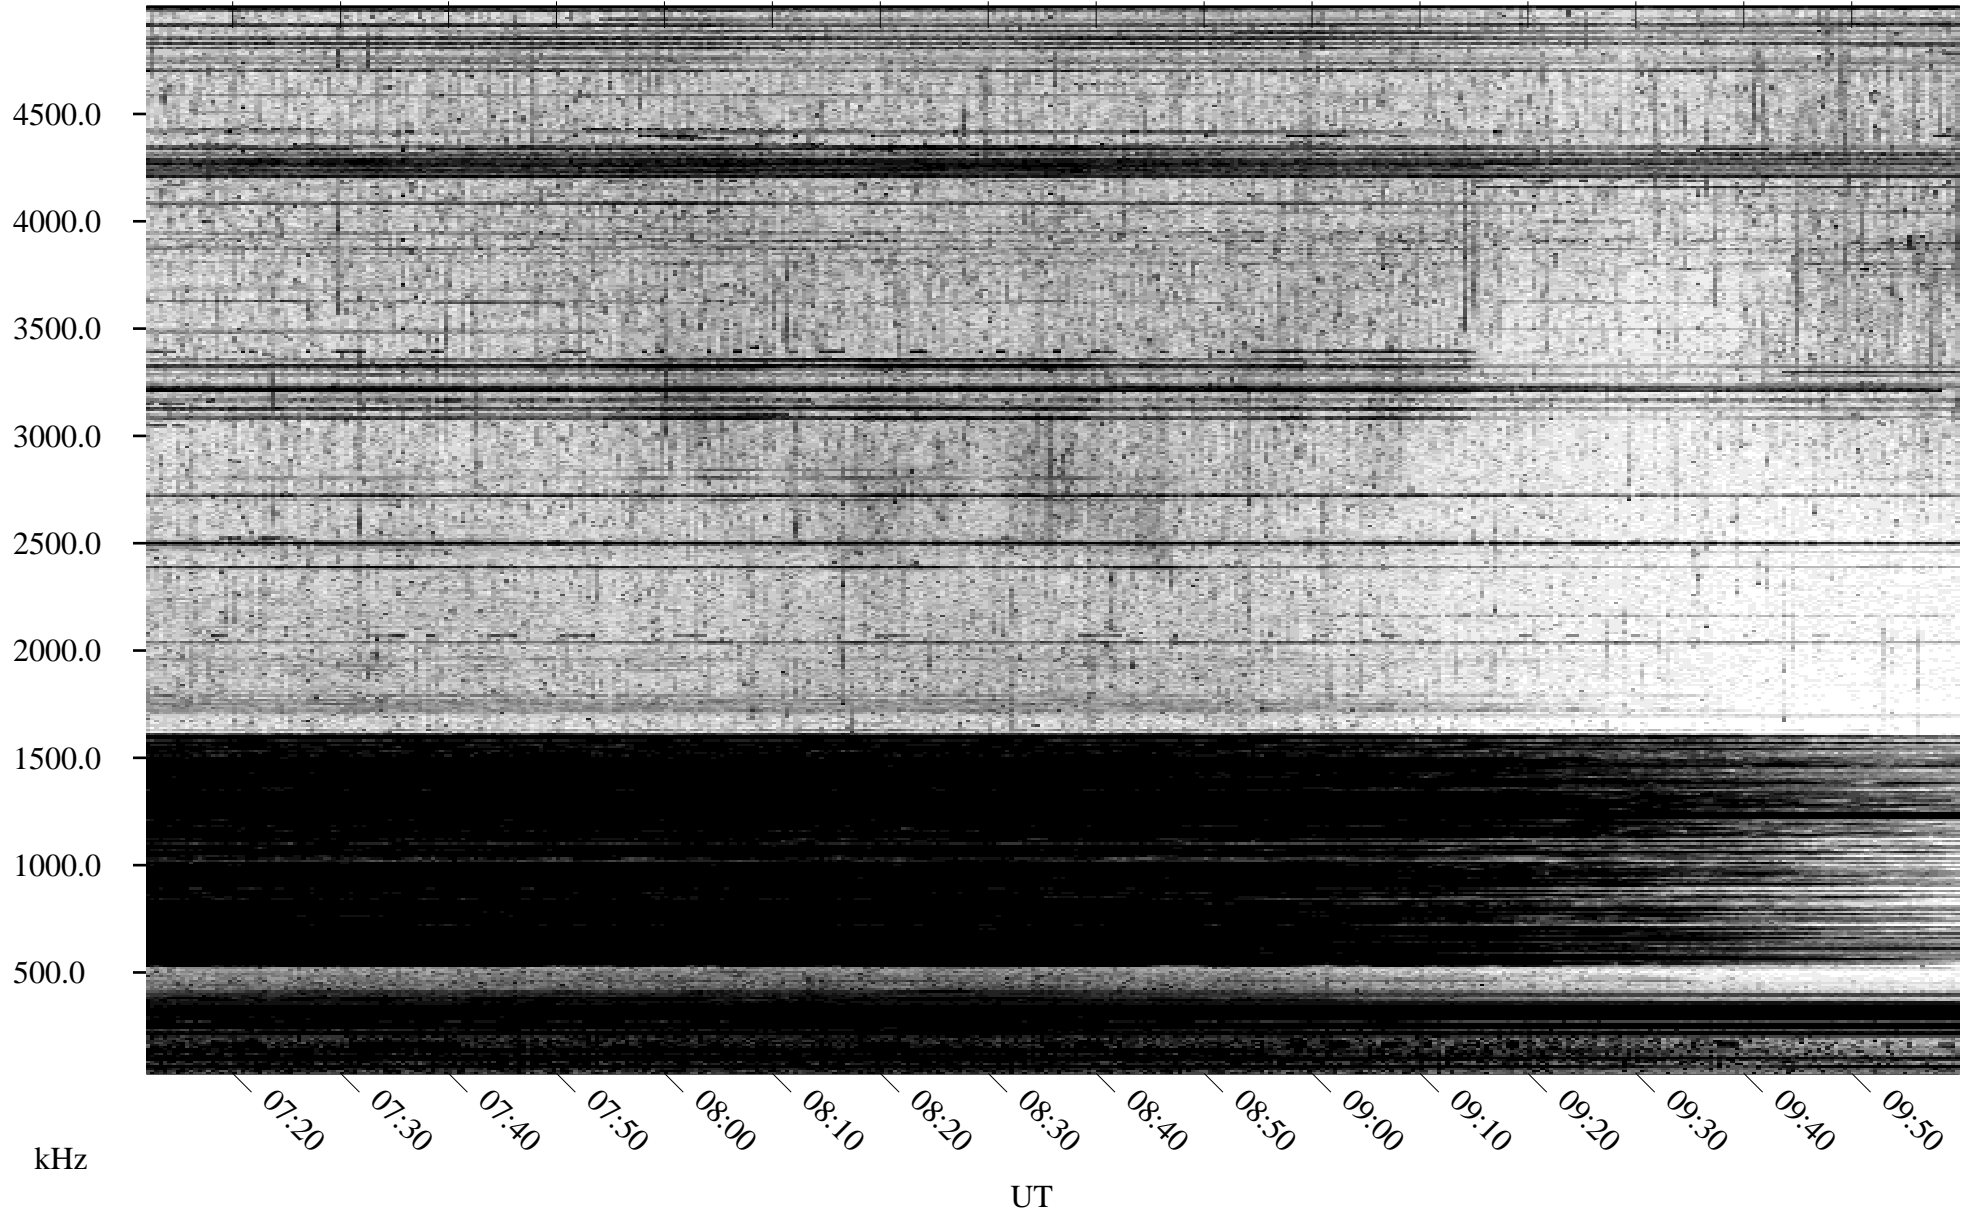

# 05/22/1996 Churchill, Manitoba

Linear Scale    Black = 161    White = 15

ch96142l.r00m max\_12

Page 4

# 05/22/1996 Churchill, Manitoba

Linear Scale    Black = 161    White = 15

ch96142l.r00m max\_12

Page 5