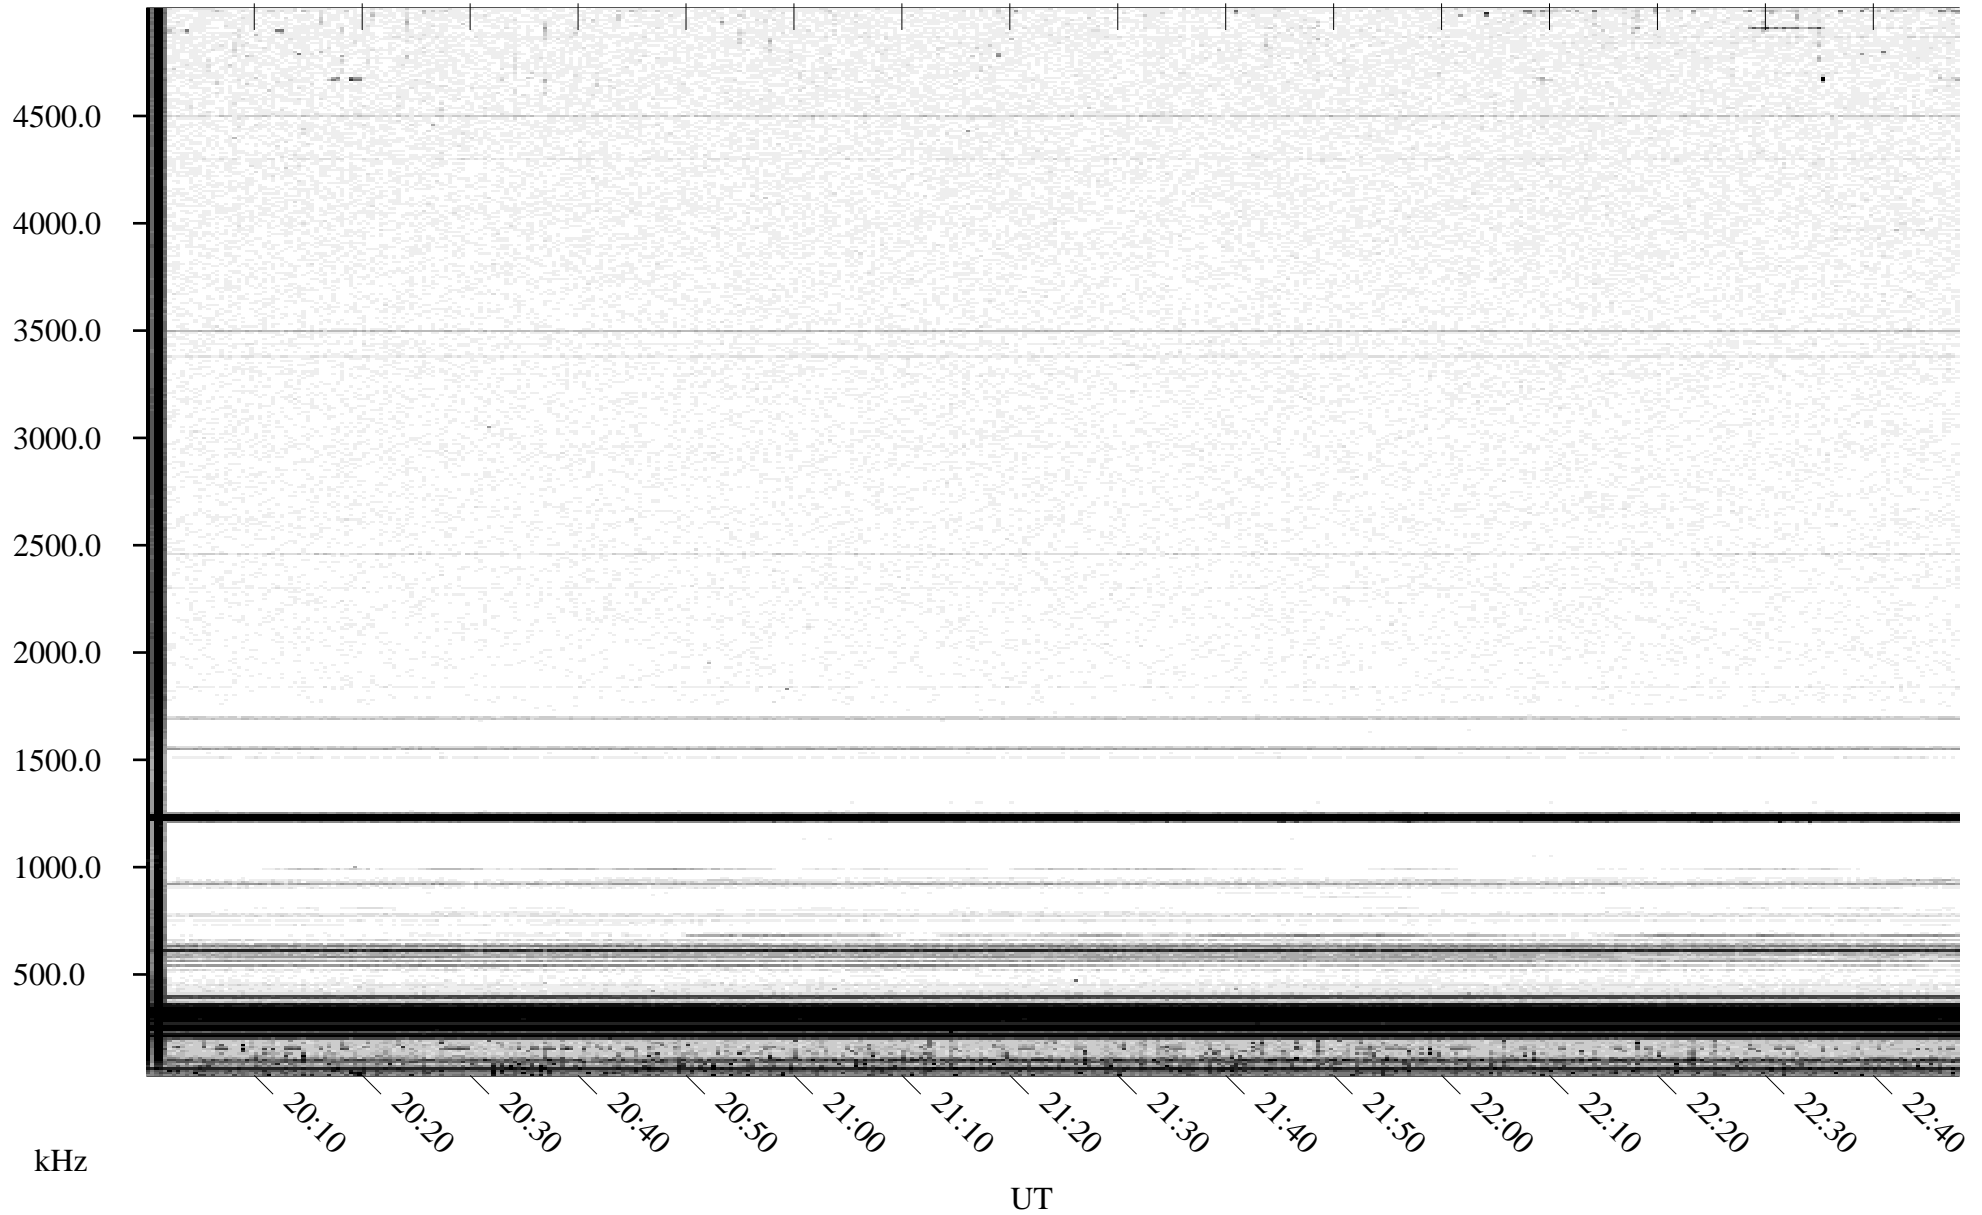

# 05/21/1996 Churchill, Manitoba

Linear Scale    Black = 161    White = 15

ch96142l.r00m max\_12

Page 1

# 05/21/1996 Churchill, Manitoba

Linear Scale    Black = 161    White = 15

ch96142l.r00m max\_12

Page 2

# 05/22/1996 Churchill, Manitoba

Linear Scale    Black = 161    White = 15

ch96142l.r00m max\_12

Page 3

# 05/22/1996 Churchill, Manitoba

Linear Scale    Black = 161    White = 15

ch96142l.r00m max\_12

Page 4