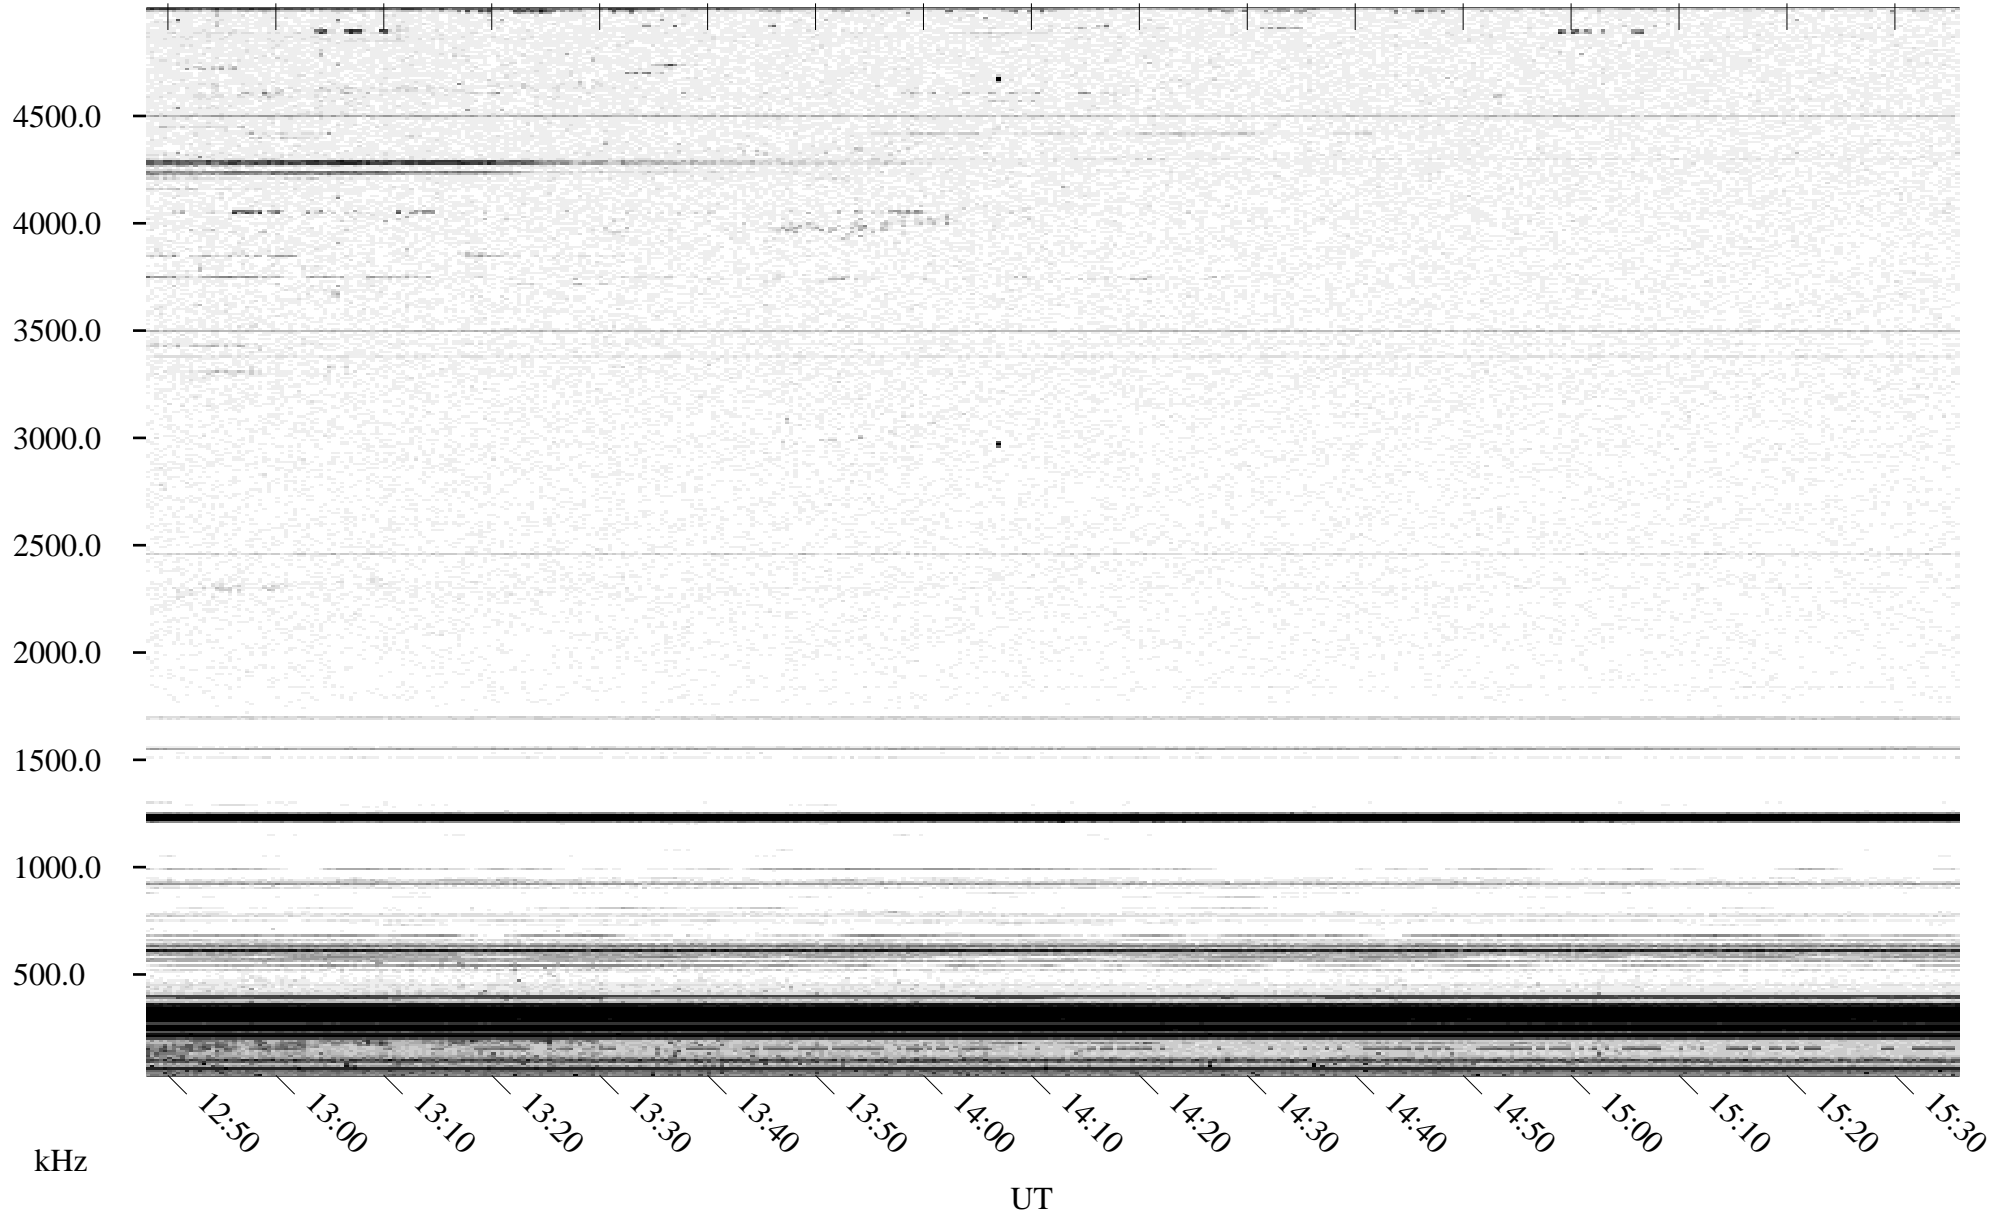

# 05/22/1996 Churchill, Manitoba

Linear Scale    Black = 161    White = 15

ch96142l.r00m max\_12

Page 5

# 05/22/1996 Churchill, Manitoba

Linear Scale    Black = 161    White = 15

ch96142l.r00m max\_12

Page 6

# 05/22/1996 Churchill, Manitoba

Linear Scale    Black = 161    White = 15

ch96142l.r00m max\_12

Page 7

# 05/22/1996 Churchill, Manitoba

Linear Scale    Black = 161    White = 15

ch96142l.r00m max\_12

Page 8