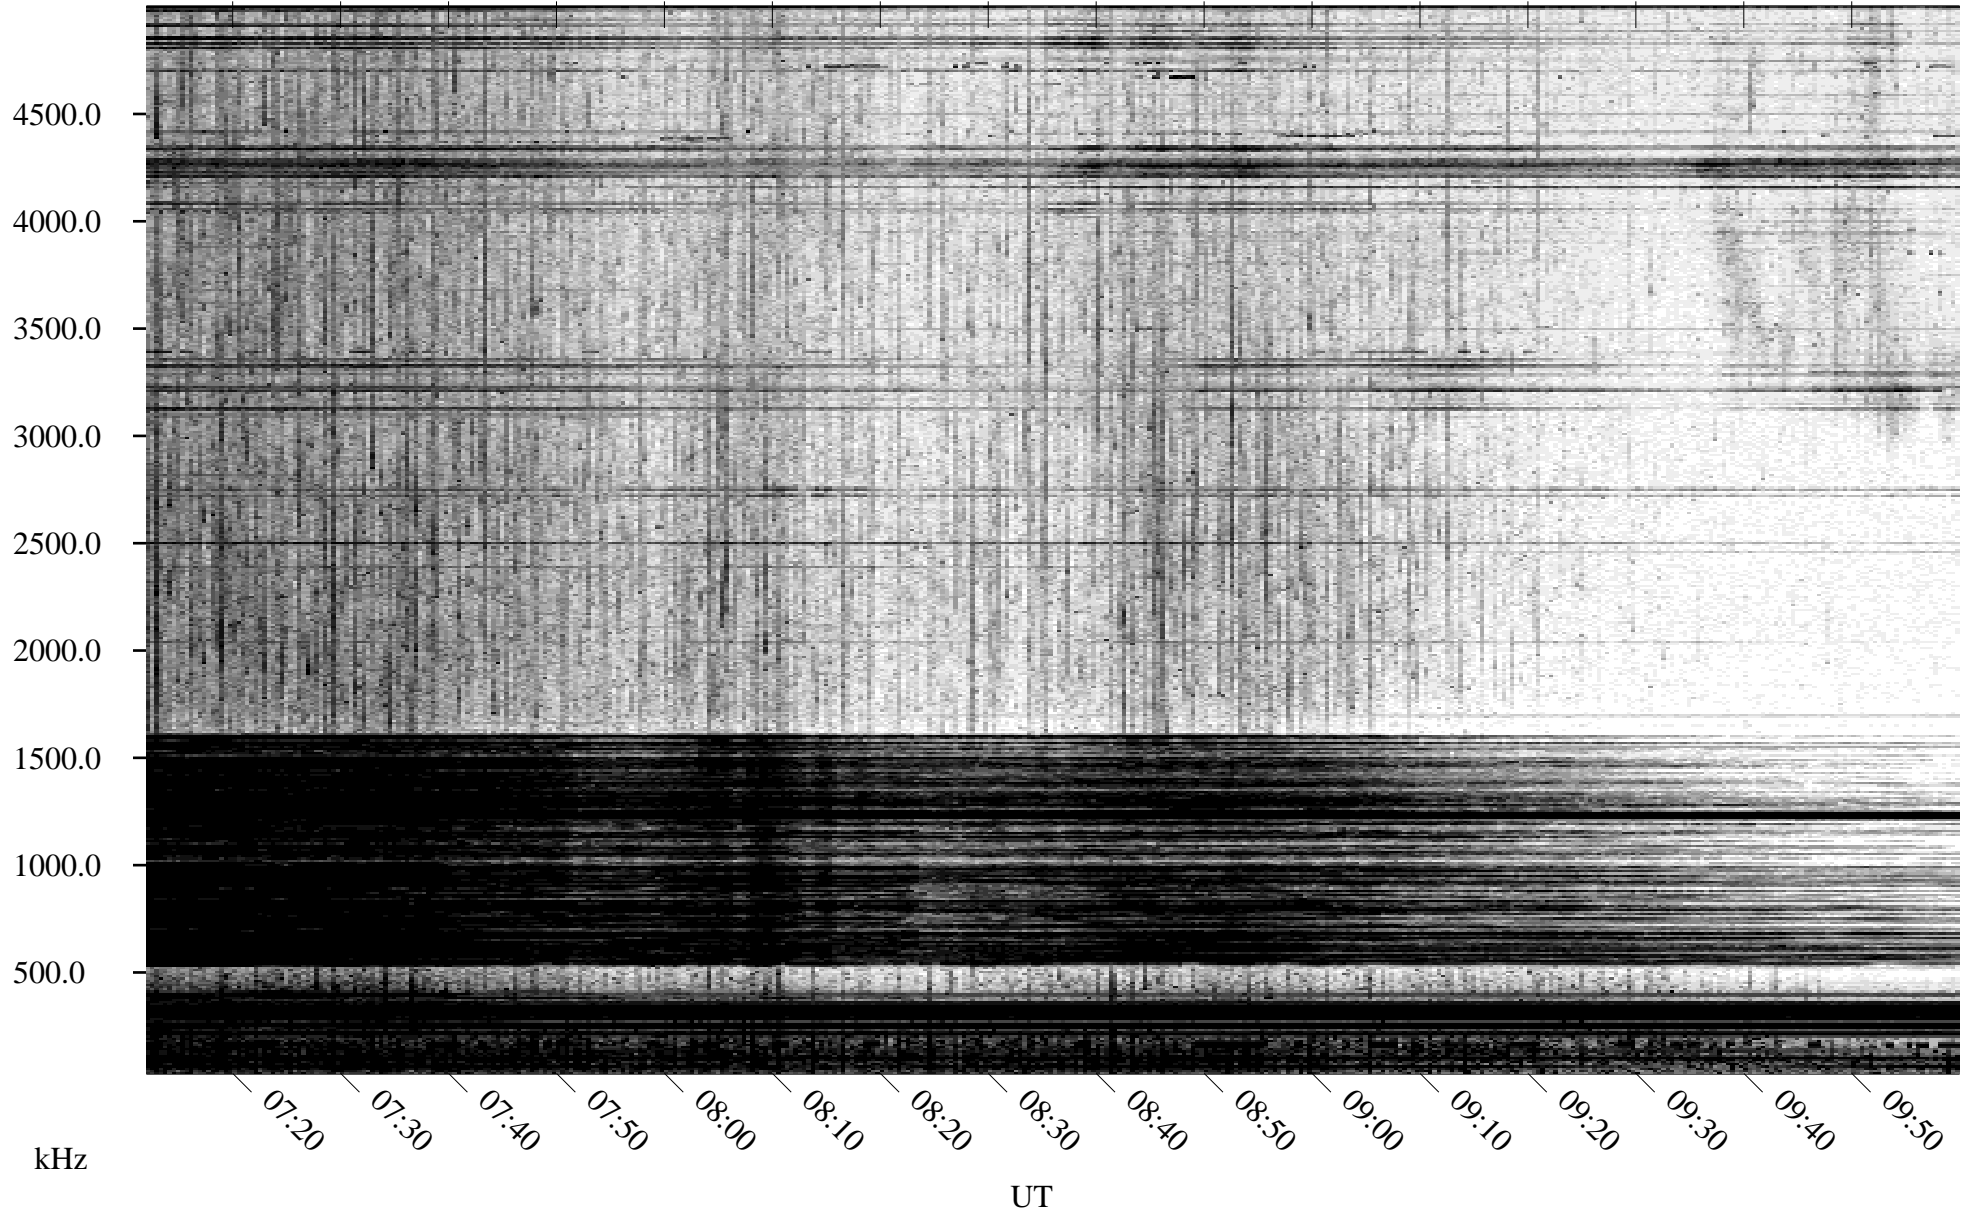

05/22/1996 Churchill, Manitoba

Linear Scale Black = 161 White = 15

ch96143l.r00m max_12

Page 1

05/22/1996 Churchill, Manitoba

Linear Scale Black = 161 White = 15

ch96143l.r00m max_12

Page 2

05/23/1996 Churchill, Manitoba

Linear Scale Black = 161 White = 15

ch96143l.r00m max_12

Page 3

05/23/1996 Churchill, Manitoba

Linear Scale Black = 161 White = 15

ch96143l.r00m max_12

Page 4

05/23/1996 Churchill, Manitoba

Linear Scale Black = 161 White = 15

ch96143l.r00m max_12

Page 5

05/23/1996 Churchill, Manitoba

Linear Scale Black = 161 White = 15

ch96143l.r00m max_12

Page 6

05/23/1996 Churchill, Manitoba

Linear Scale Black = 161 White = 15

ch96143l.r00m max_12

Page 7

05/23/1996 Churchill, Manitoba

Linear Scale Black = 161 White = 15

ch96143l.r00m max_12

Page 8