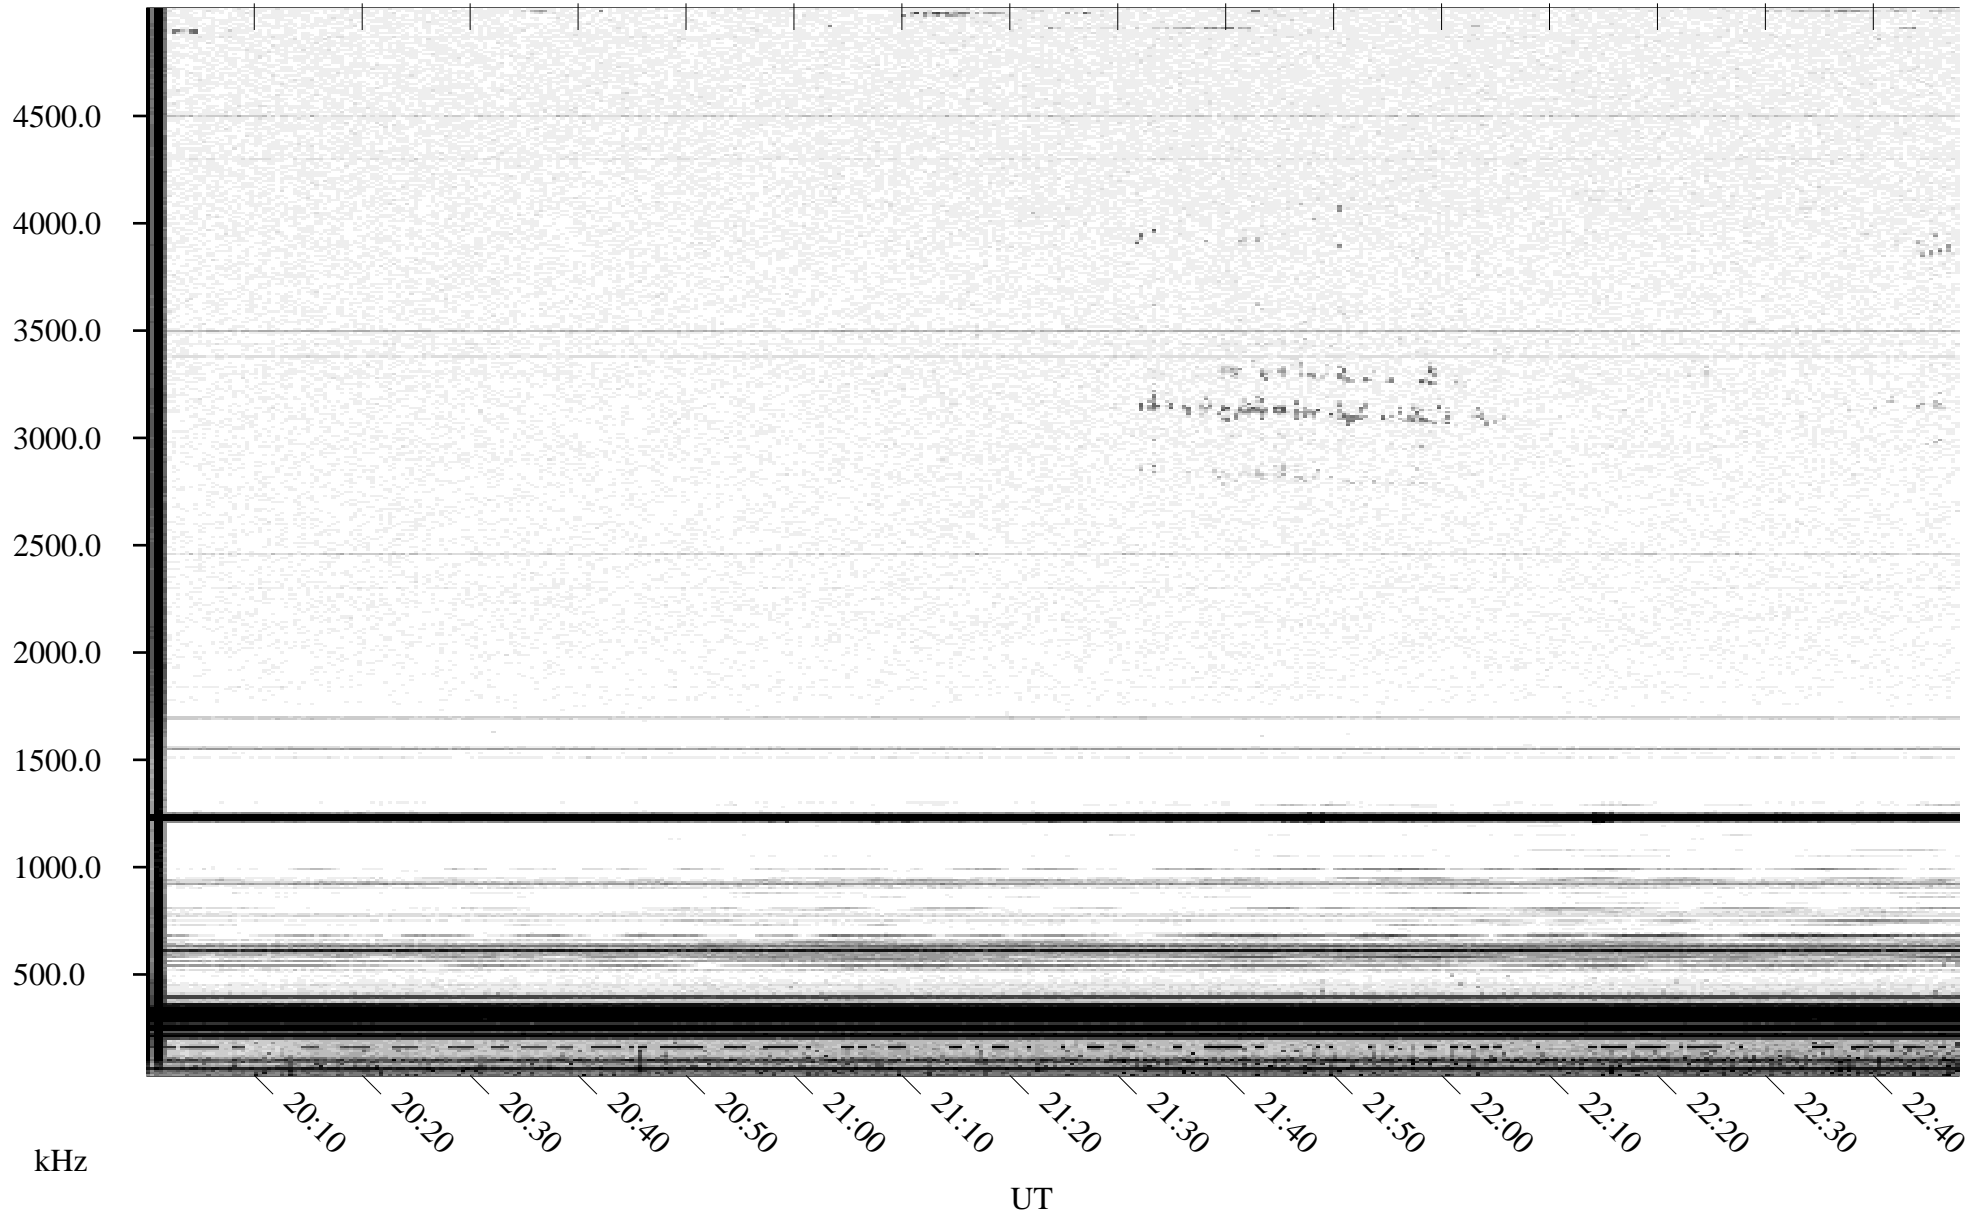

05/22/1996 Churchill, Manitoba

Linear Scale Black = 161 White = 15

ch96143l.r00m max_12

Page 1

05/22/1996 Churchill, Manitoba

Linear Scale Black = 161 White = 15

ch96143l.r00m max_12

Page 2

05/23/1996 Churchill, Manitoba

Linear Scale Black = 161 White = 15

ch96143l.r00m max_12

Page 3

05/23/1996 Churchill, Manitoba

Linear Scale Black = 161 White = 15

ch96143l.r00m max_12

Page 4

05/23/1996 Churchill, Manitoba

Linear Scale Black = 161 White = 15

ch96143l.r00m max_12

Page 5

05/23/1996 Churchill, Manitoba

Linear Scale Black = 161 White = 15

ch96143l.r00m max_12

Page 6

05/23/1996 Churchill, Manitoba

Linear Scale Black = 161 White = 15

ch96143l.r00m max_12

Page 7

05/23/1996 Churchill, Manitoba

Linear Scale Black = 161 White = 15

ch96143l.r00m max_12

Page 8