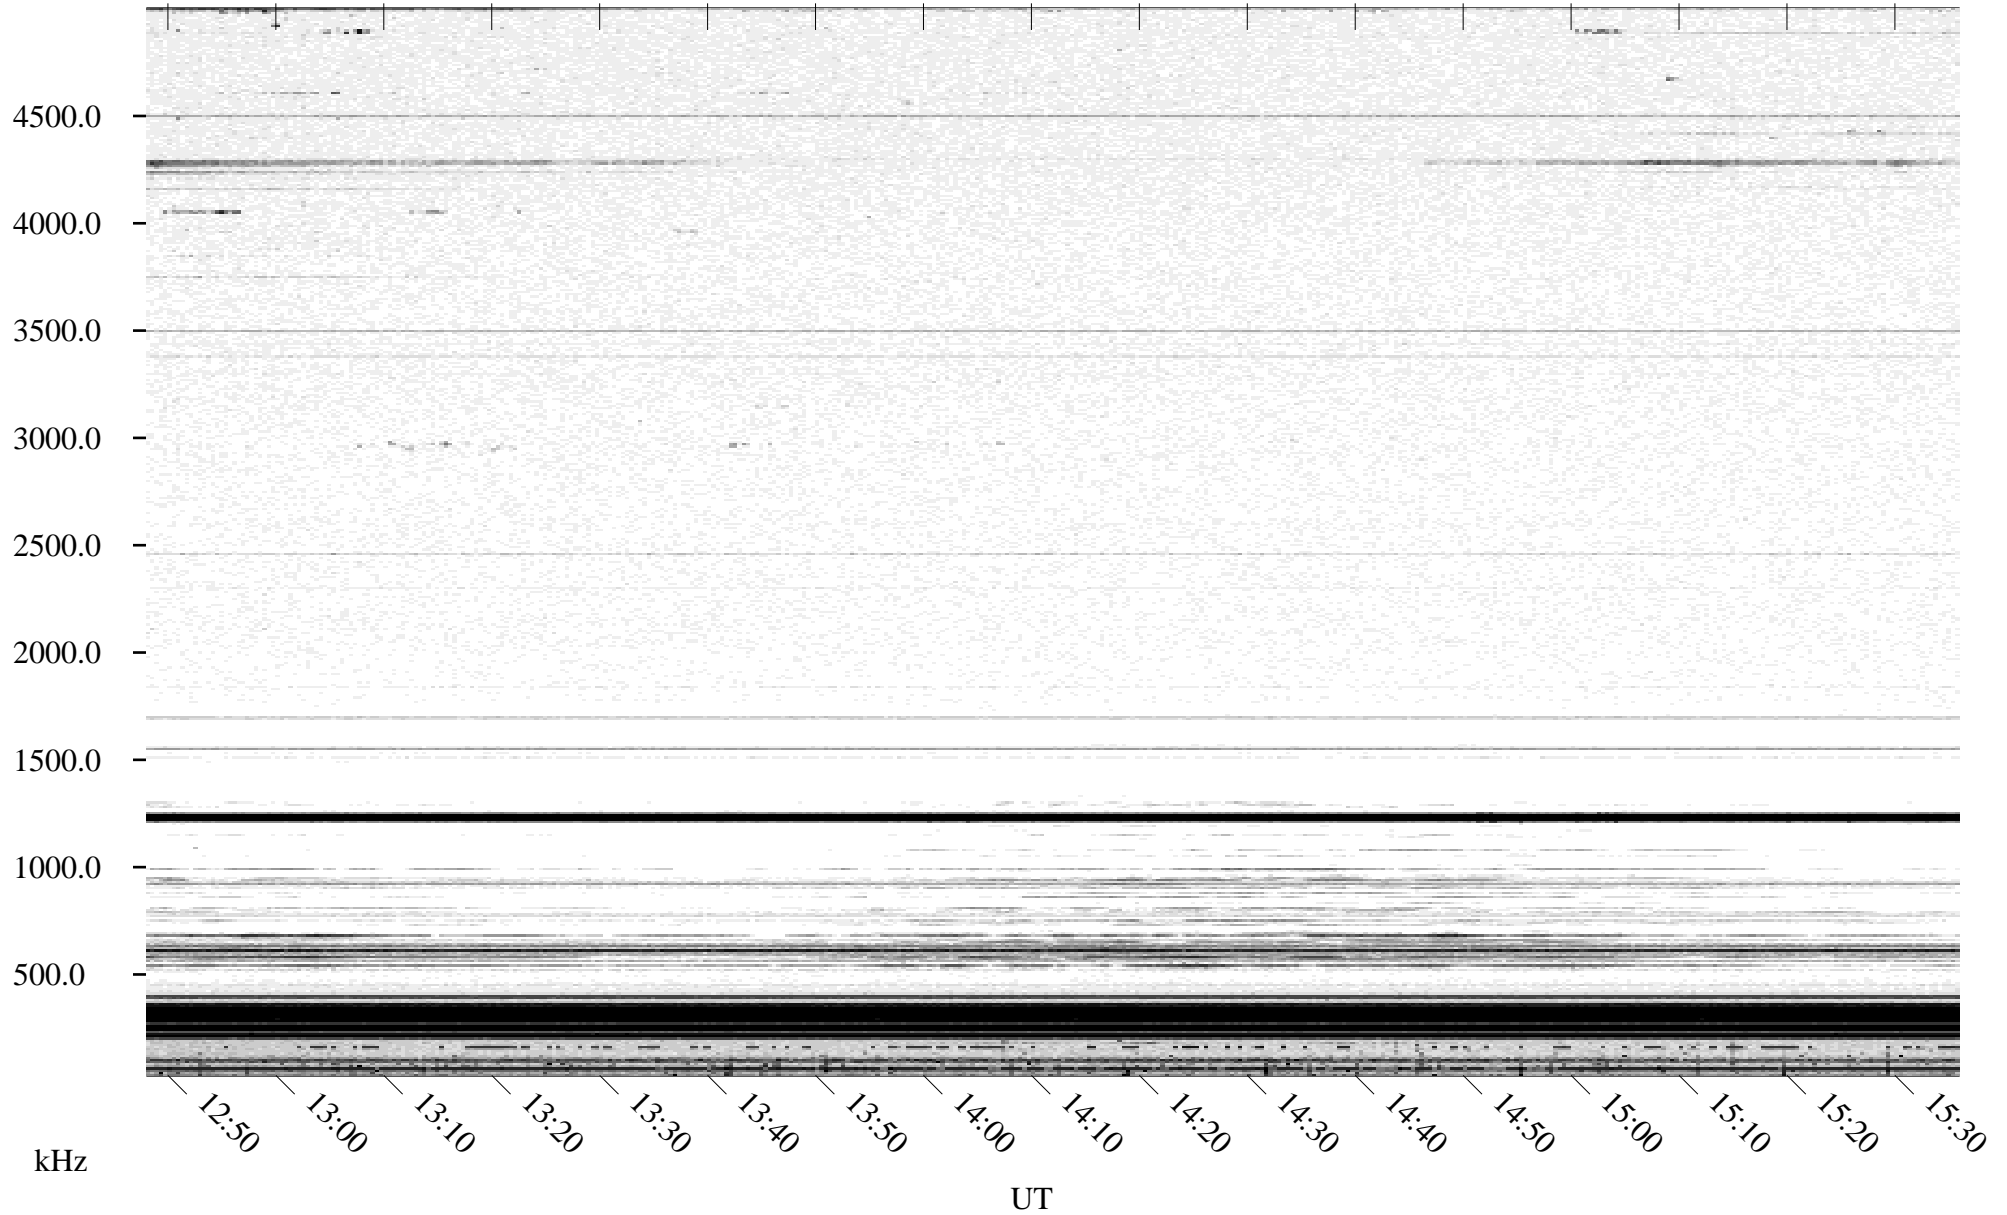

05/22/1996 Churchill, Manitoba

Linear Scale Black = 161 White = 15

ch96143l.r00m max_12

Page 1

05/22/1996 Churchill, Manitoba

Linear Scale Black = 161 White = 15

ch96143l.r00m max_12

Page 2

05/23/1996 Churchill, Manitoba

Linear Scale Black = 161 White = 15

ch96143l.r00m max_12

Page 3

05/23/1996 Churchill, Manitoba

Linear Scale Black = 161 White = 15

ch96143l.r00m max_12

Page 4

05/23/1996 Churchill, Manitoba

Linear Scale Black = 161 White = 15

ch96143l.r00m max_12

Page 5

05/23/1996 Churchill, Manitoba

Linear Scale Black = 161 White = 15

ch96143l.r00m max_12

Page 6

05/23/1996 Churchill, Manitoba

Linear Scale Black = 161 White = 15

ch96143l.r00m max_12

Page 7

05/23/1996 Churchill, Manitoba

Linear Scale Black = 161 White = 15

ch96143l.r00m max_12

Page 8