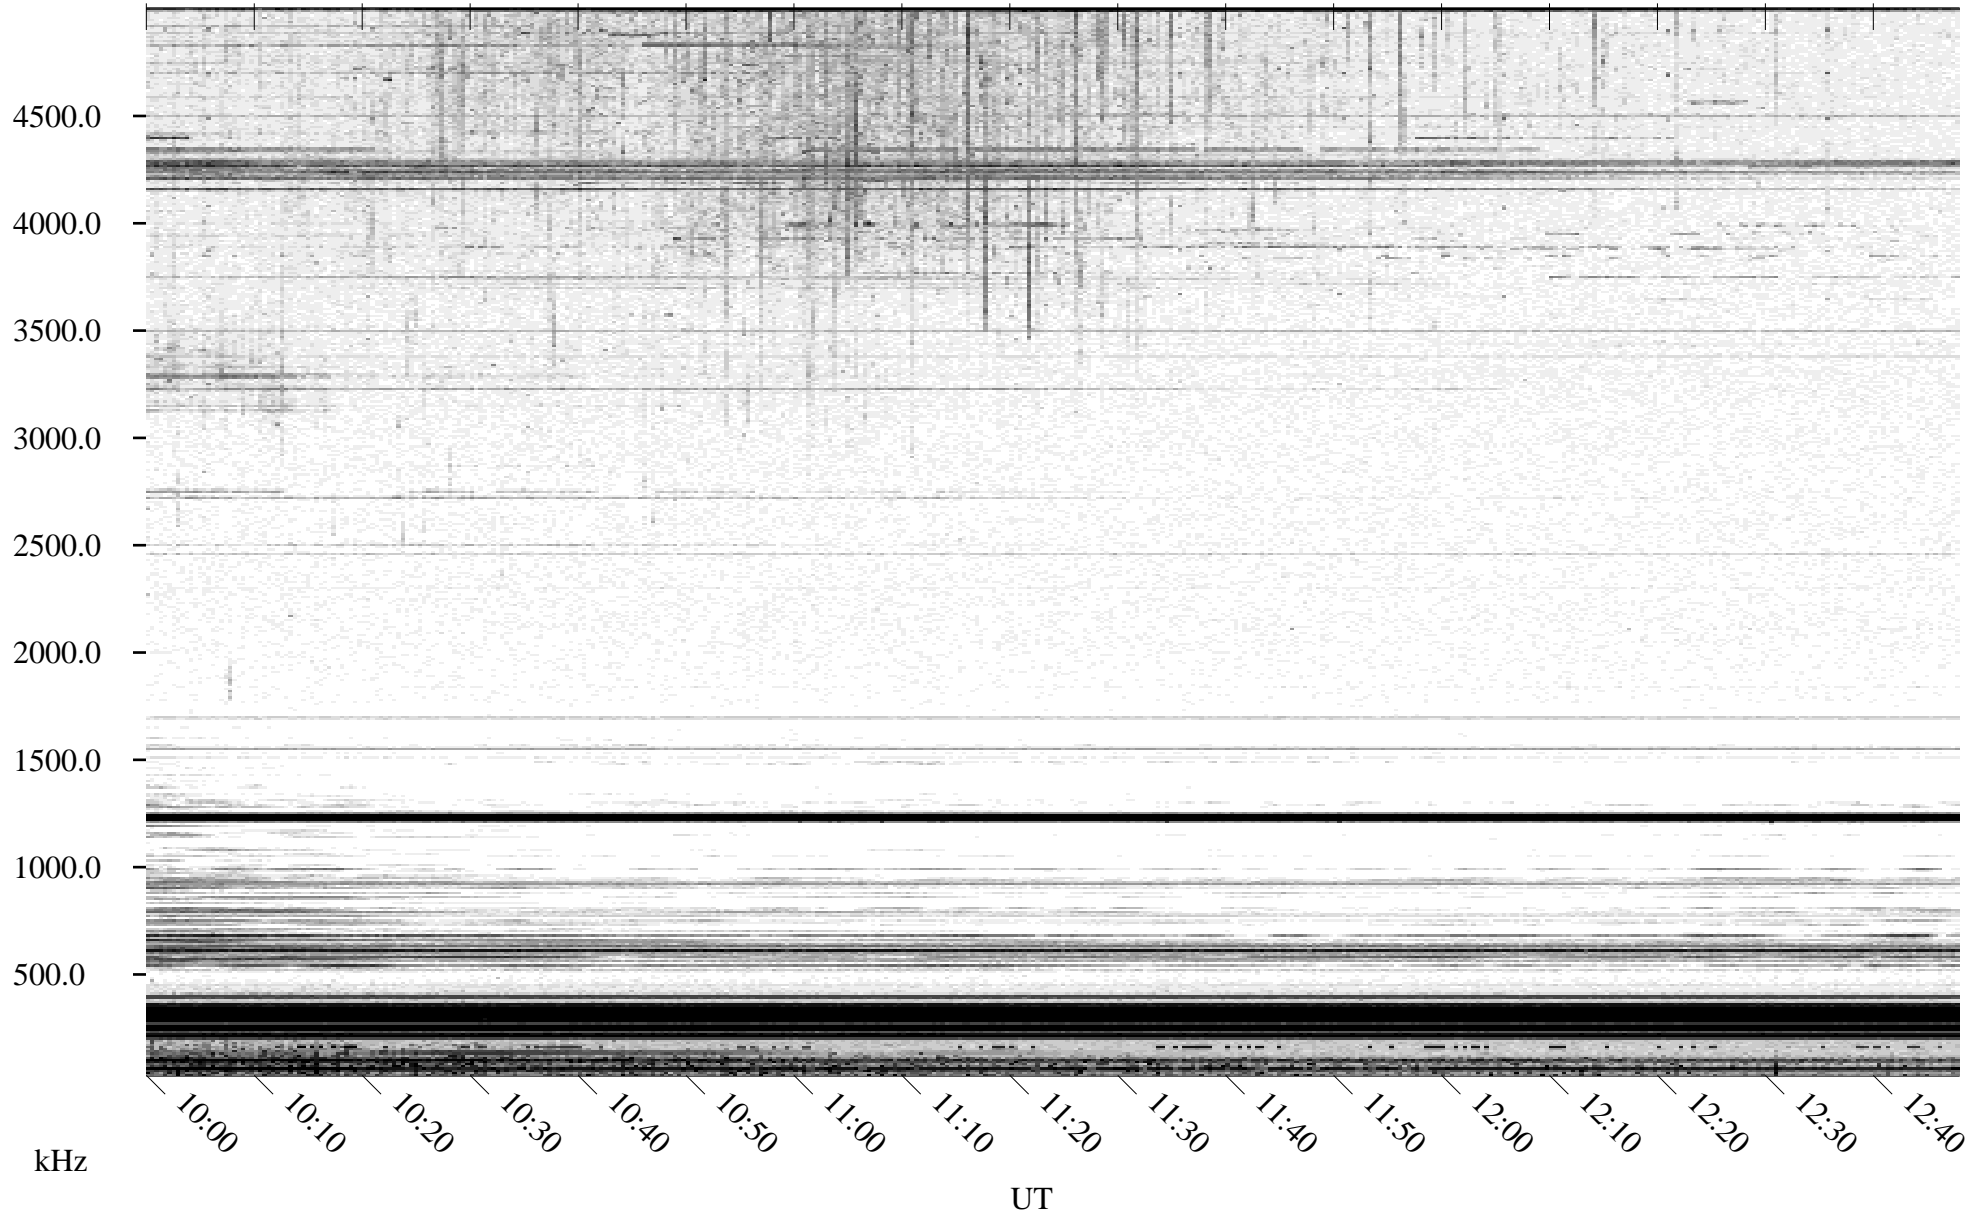

05/22/1996 Churchill, Manitoba

Linear Scale Black = 161 White = 15

ch96143l.r00m max_12

Page 1

05/22/1996 Churchill, Manitoba

Linear Scale Black = 161 White = 15

ch96143l.r00m max_12

Page 2

05/23/1996 Churchill, Manitoba

Linear Scale Black = 161 White = 15

ch96143l.r00m max_12

Page 3

05/23/1996 Churchill, Manitoba

Linear Scale Black = 161 White = 15

ch96143l.r00m max_12

Page 4

05/23/1996 Churchill, Manitoba

Linear Scale Black = 161 White = 15

ch96143l.r00m max_12

Page 5

05/23/1996 Churchill, Manitoba

Linear Scale Black = 161 White = 15

ch96143l.r00m max_12

Page 6

05/23/1996 Churchill, Manitoba

Linear Scale Black = 161 White = 15

ch96143l.r00m max_12

Page 7

05/23/1996 Churchill, Manitoba

Linear Scale Black = 161 White = 15

ch96143l.r00m max_12

Page 8