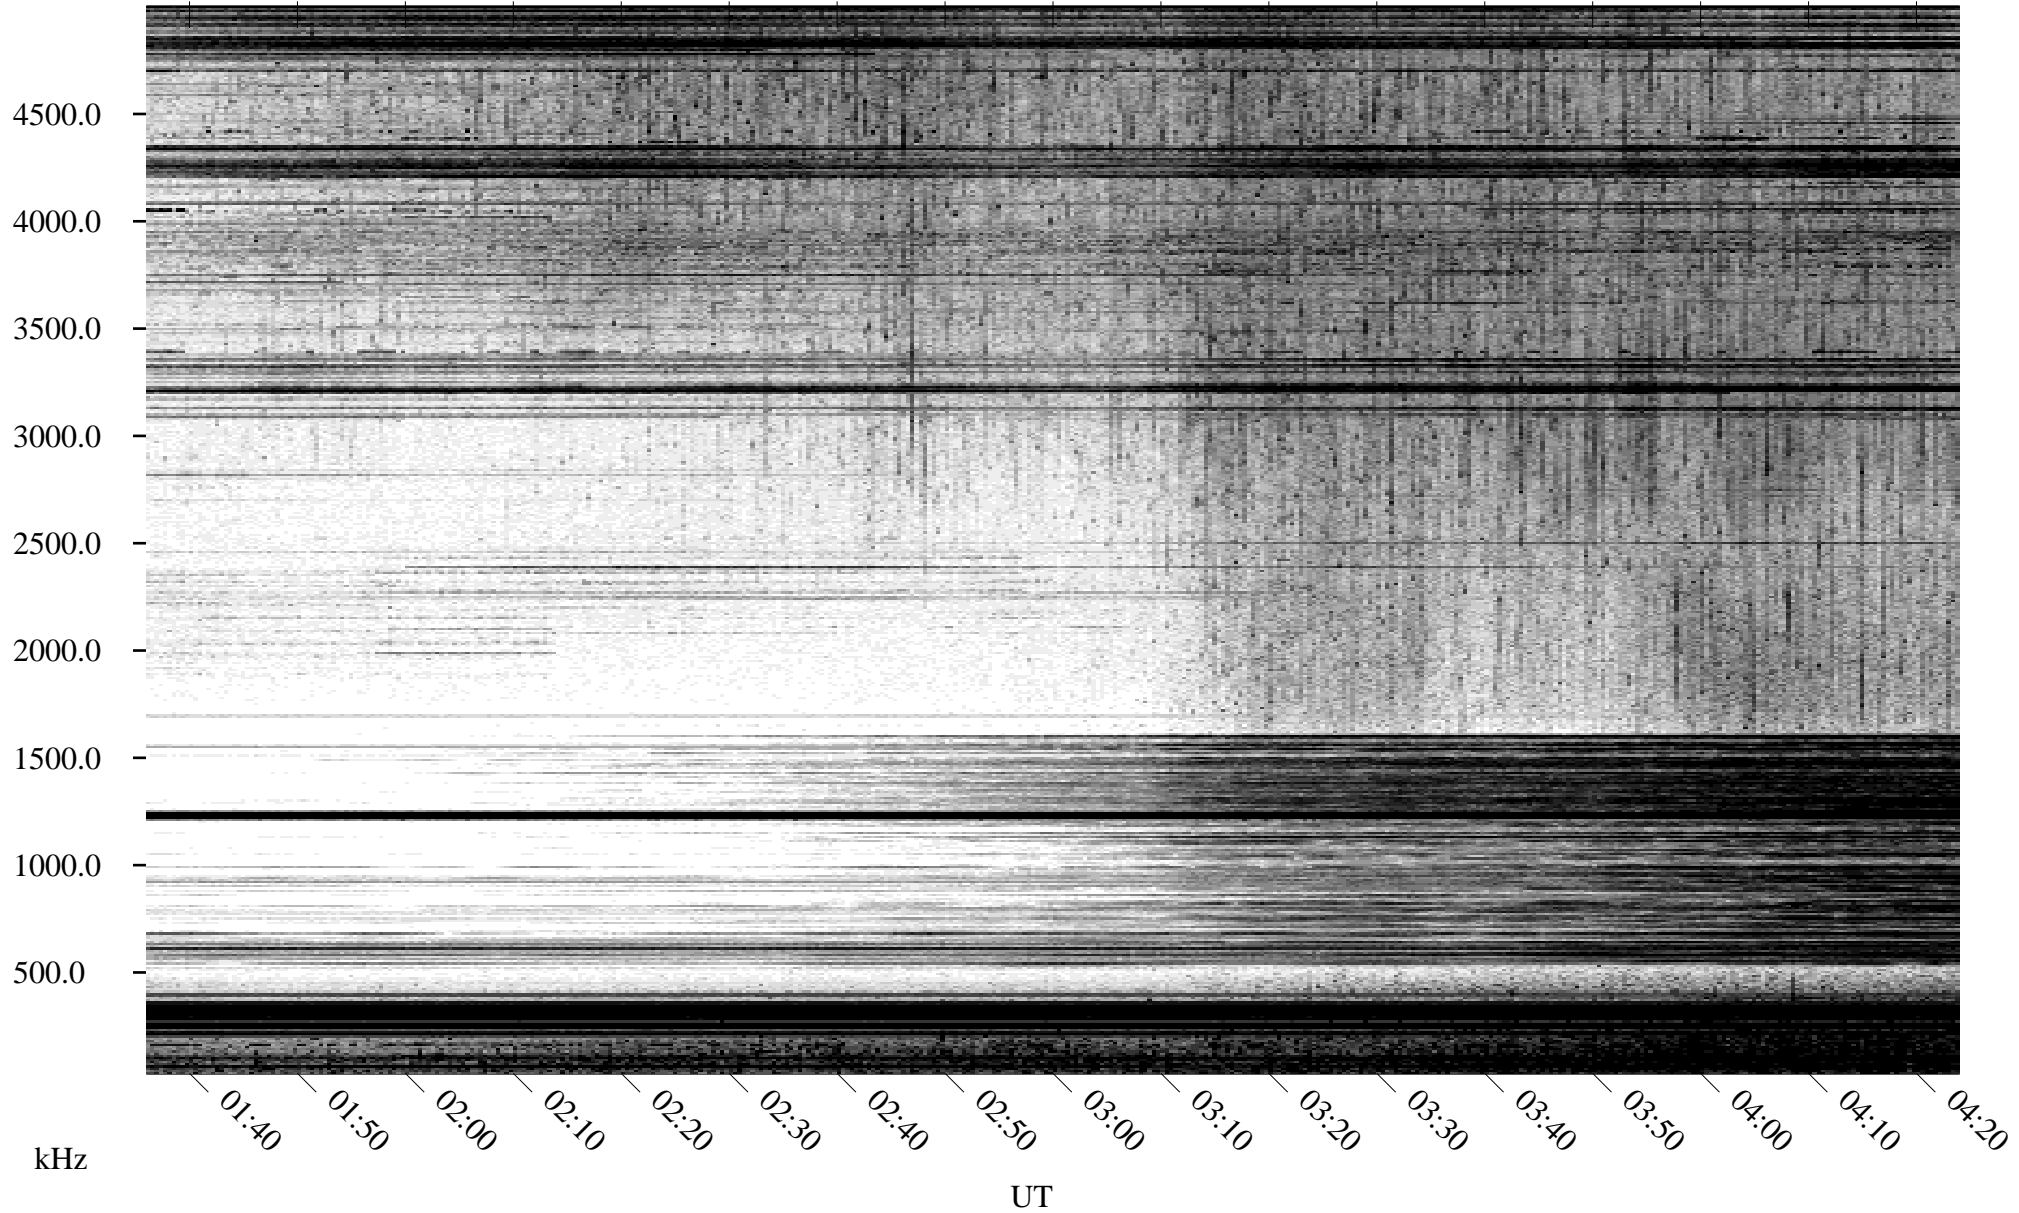

05/22/1996 Churchill, Manitoba

Linear Scale Black = 161 White = 15

ch96143l.r00m max_12

Page 1

05/22/1996 Churchill, Manitoba

Linear Scale Black = 161 White = 15

ch96143l.r00m max_12

Page 2

05/23/1996 Churchill, Manitoba

Linear Scale Black = 161 White = 15

ch96143l.r00m max_12

Page 3

05/23/1996 Churchill, Manitoba

Linear Scale Black = 161 White = 15

ch96143l.r00m max_12

Page 4

05/23/1996 Churchill, Manitoba

Linear Scale Black = 161 White = 15

ch96143l.r00m max_12

Page 5

05/23/1996 Churchill, Manitoba

Linear Scale Black = 161 White = 15

ch96143l.r00m max_12

Page 6

05/23/1996 Churchill, Manitoba

Linear Scale Black = 161 White = 15

ch96143l.r00m max_12

Page 7

05/23/1996 Churchill, Manitoba

Linear Scale Black = 161 White = 15

ch96143l.r00m max_12

Page 8