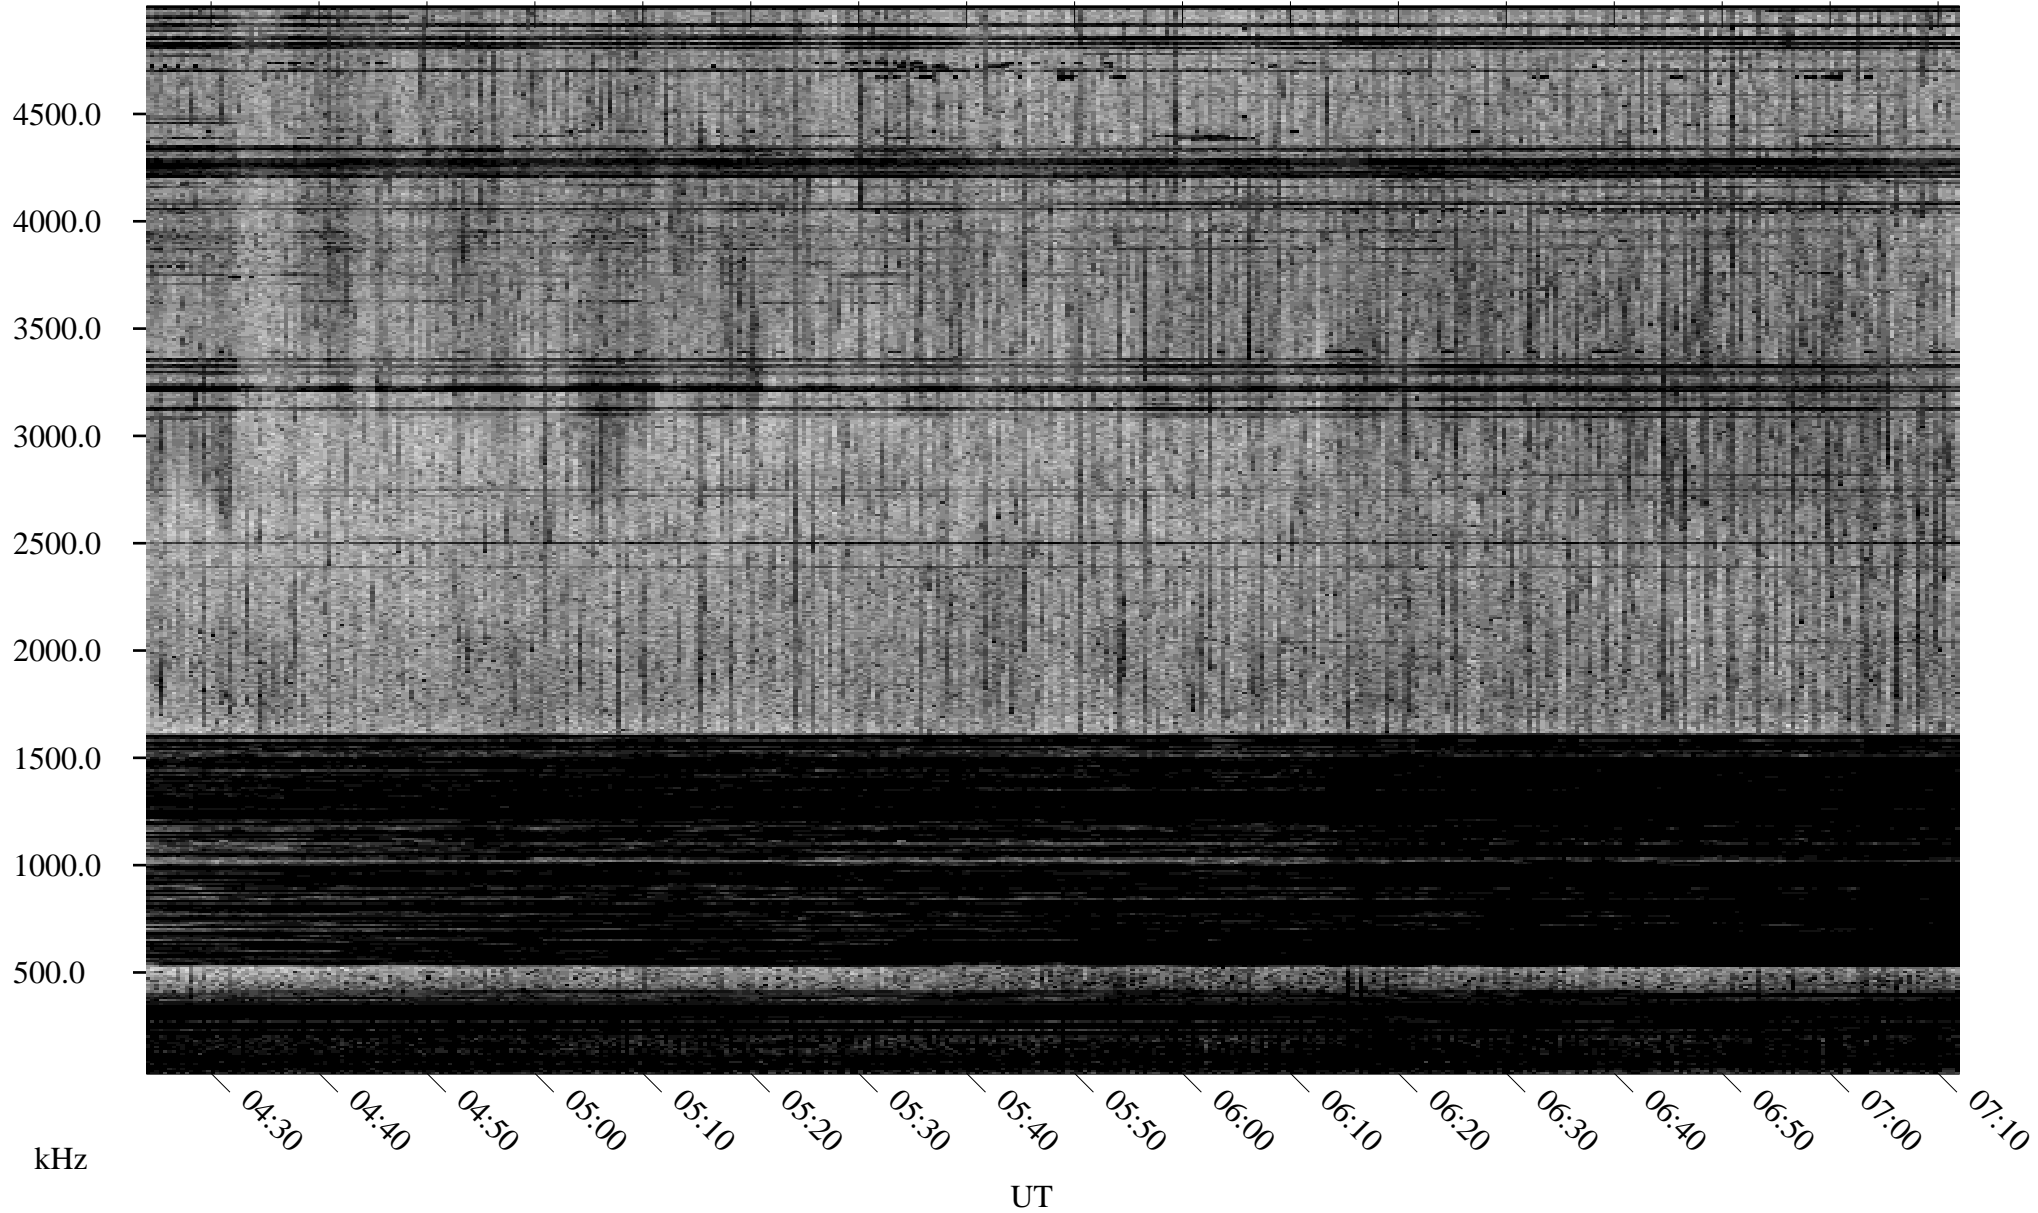

05/22/1996 Churchill, Manitoba

Linear Scale Black = 161 White = 15

ch96143l.r00m max_12

Page 1

05/22/1996 Churchill, Manitoba

Linear Scale Black = 161 White = 15

ch96143l.r00m max_12

Page 2

05/23/1996 Churchill, Manitoba

Linear Scale Black = 161 White = 15

ch96143l.r00m max_12

Page 3

05/23/1996 Churchill, Manitoba

Linear Scale Black = 161 White = 15

ch96143l.r00m max_12

Page 4

05/23/1996 Churchill, Manitoba

Linear Scale Black = 161 White = 15

ch96143l.r00m max_12

Page 5

05/23/1996 Churchill, Manitoba

Linear Scale Black = 161 White = 15

ch96143l.r00m max_12

Page 6

05/23/1996 Churchill, Manitoba

Linear Scale Black = 161 White = 15

ch96143l.r00m max_12

Page 7

05/23/1996 Churchill, Manitoba

Linear Scale Black = 161 White = 15

ch96143l.r00m max_12

Page 8