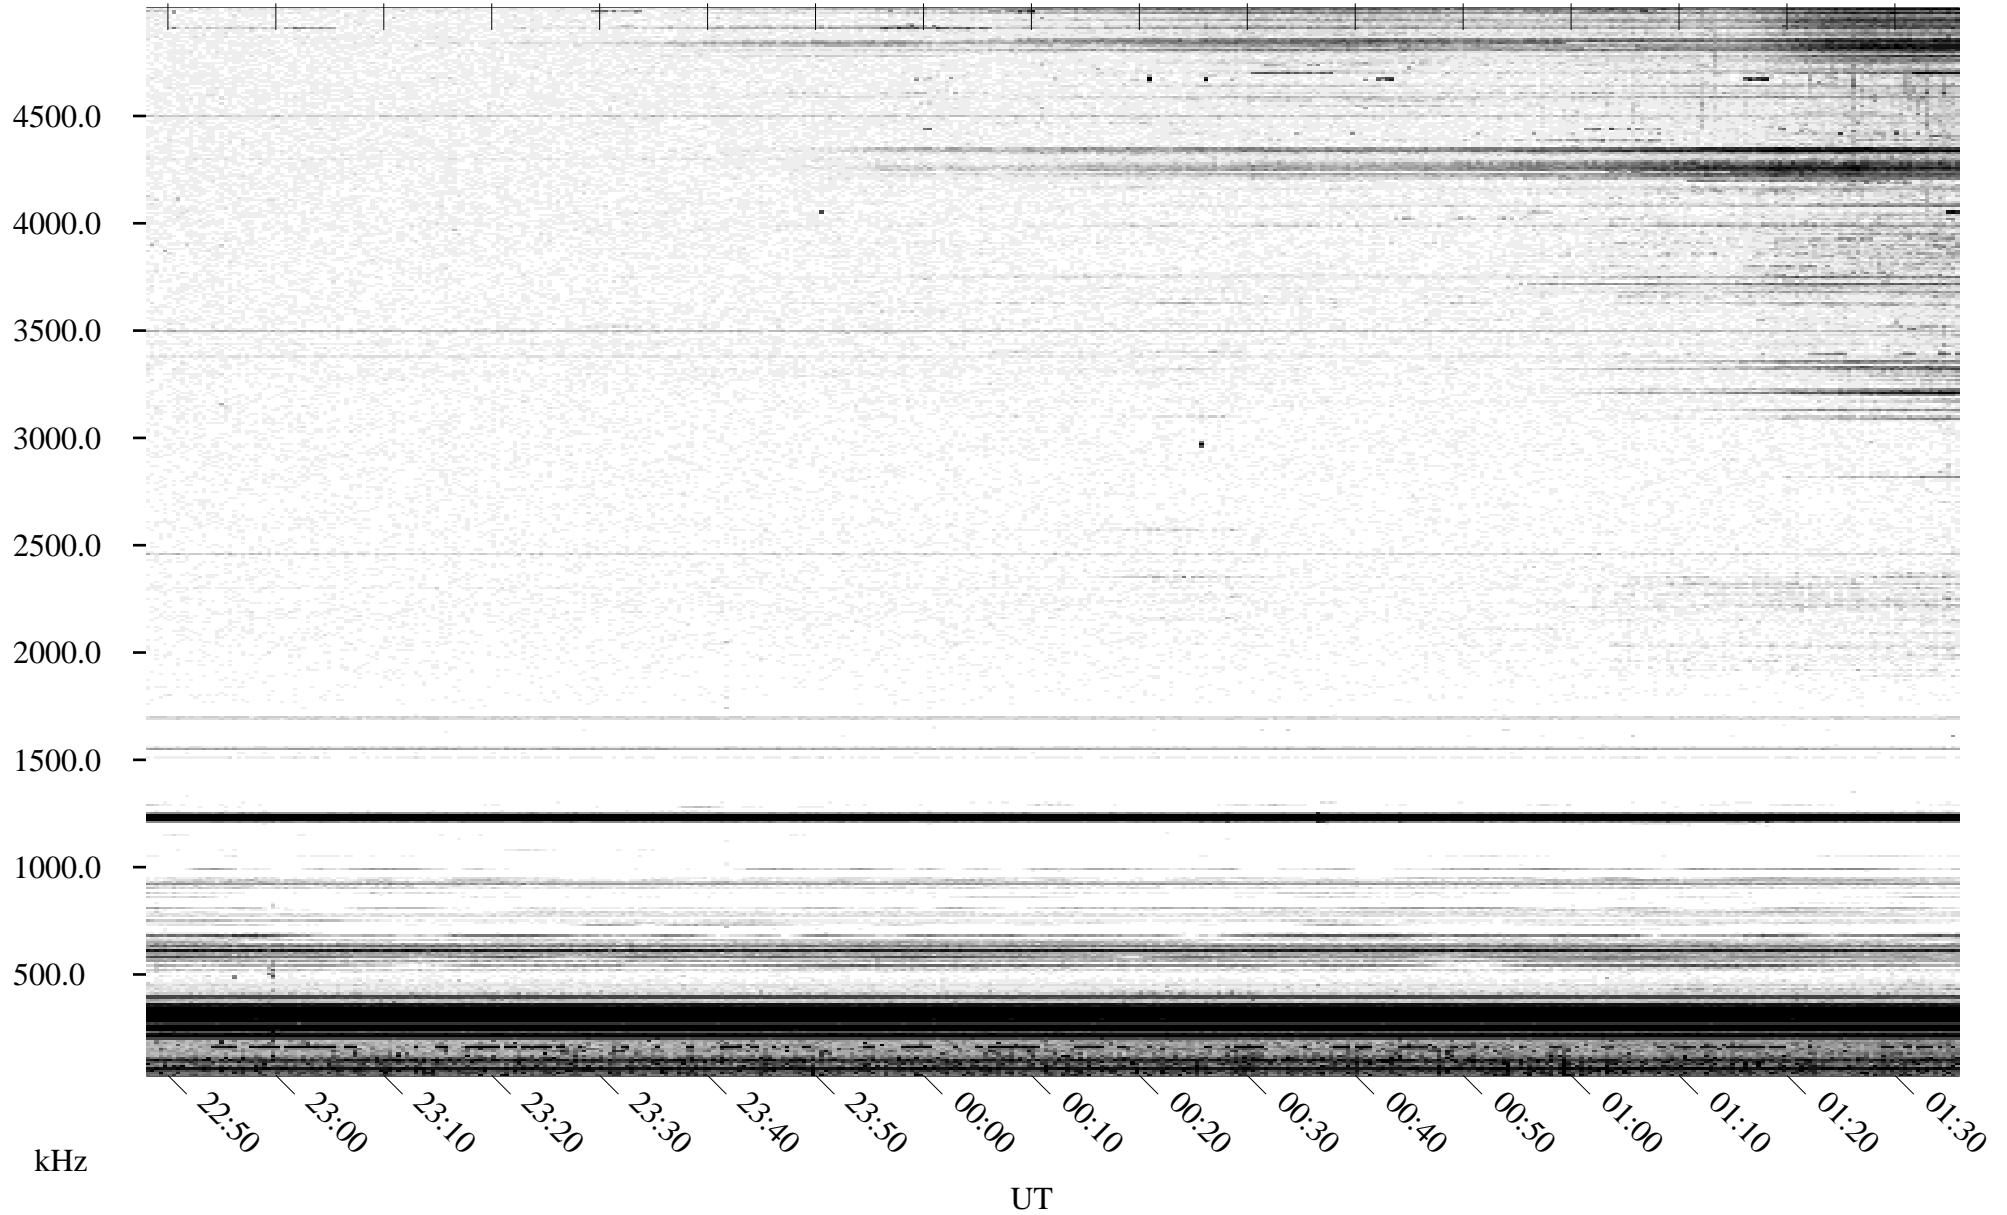

05/22/1996 Churchill, Manitoba

Linear Scale Black = 161 White = 15

ch96143l.r00m max_12

Page 1

05/22/1996 Churchill, Manitoba

Linear Scale Black = 161 White = 15

ch96143l.r00m max_12

Page 2

05/23/1996 Churchill, Manitoba

Linear Scale Black = 161 White = 15

ch96143l.r00m max_12

Page 3

05/23/1996 Churchill, Manitoba

Linear Scale Black = 161 White = 15

ch96143l.r00m max_12

Page 4

05/23/1996 Churchill, Manitoba

Linear Scale Black = 161 White = 15

ch96143l.r00m max_12

Page 5

05/23/1996 Churchill, Manitoba

Linear Scale Black = 161 White = 15

ch96143l.r00m max_12

Page 6

05/23/1996 Churchill, Manitoba

Linear Scale Black = 161 White = 15

ch96143l.r00m max_12

Page 7

05/23/1996 Churchill, Manitoba

Linear Scale Black = 161 White = 15

ch96143l.r00m max_12

Page 8