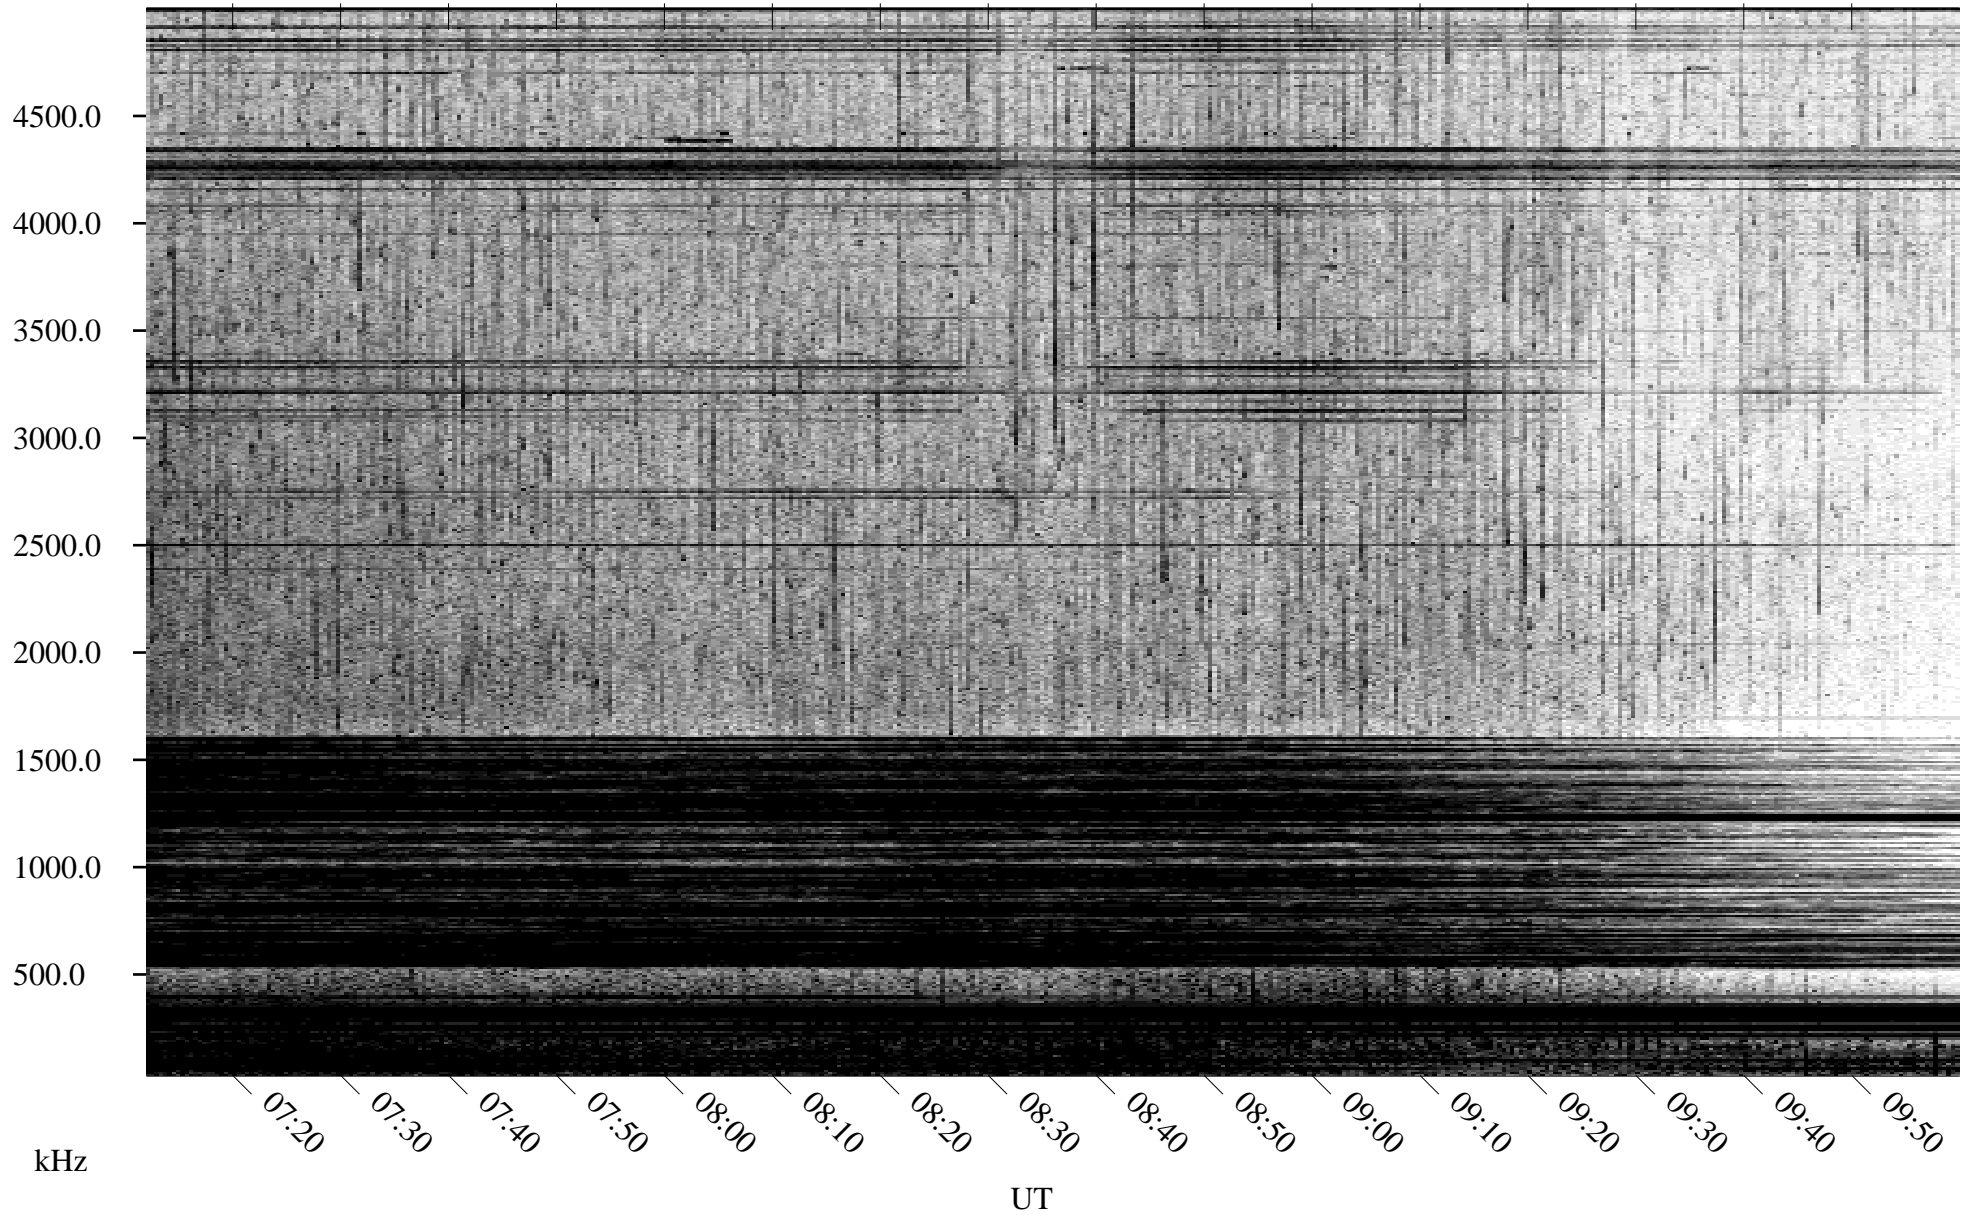

05/23/1996 Churchill, Manitoba

Linear Scale Black = 161 White = 15

ch96144l.r00m max_12

Page 1

05/23/1996 Churchill, Manitoba

Linear Scale Black = 161 White = 15

ch96144l.r00m max_12

Page 2

05/24/1996 Churchill, Manitoba

Linear Scale Black = 161 White = 15

ch96144l.r00m max_12

Page 3

05/24/1996 Churchill, Manitoba

Linear Scale Black = 161 White = 15

ch96144l.r00m max_12

Page 4

05/24/1996 Churchill, Manitoba

Linear Scale Black = 161 White = 15

ch96144l.r00m max_12

Page 5

05/24/1996 Churchill, Manitoba

Linear Scale Black = 161 White = 15

ch96144l.r00m max_12

Page 6

05/24/1996 Churchill, Manitoba

Linear Scale Black = 161 White = 15

ch96144l.r00m max_12

Page 7

05/24/1996 Churchill, Manitoba

Linear Scale Black = 161 White = 15

ch96144l.r00m max_12

Page 8