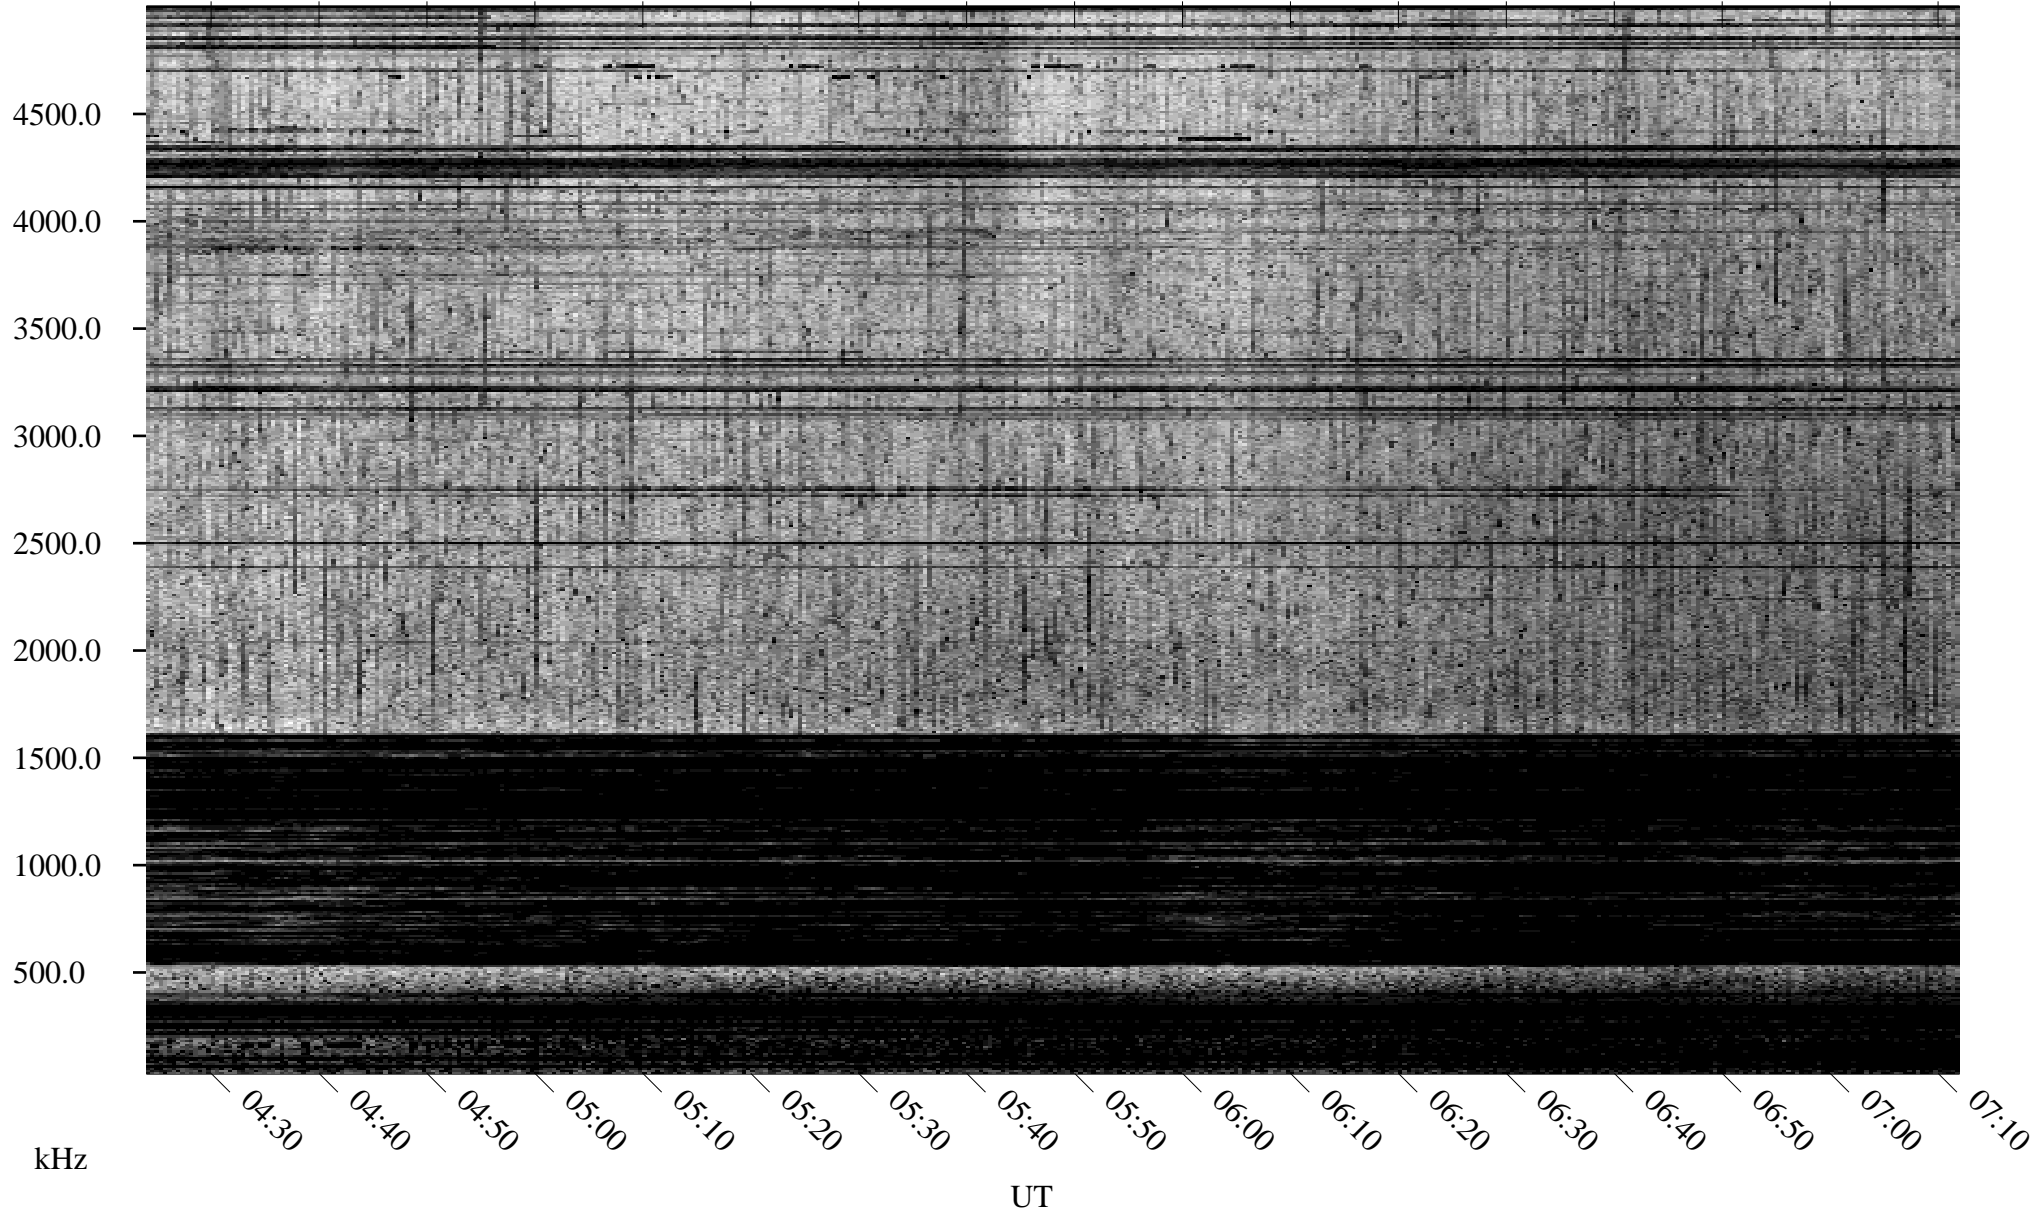

05/23/1996 Churchill, Manitoba

Linear Scale Black = 161 White = 15

ch96144l.r00m max_12

Page 1

05/23/1996 Churchill, Manitoba

Linear Scale Black = 161 White = 15

ch96144l.r00m max_12

Page 2

05/24/1996 Churchill, Manitoba

Linear Scale Black = 161 White = 15

ch96144l.r00m max_12

Page 3

05/24/1996 Churchill, Manitoba

Linear Scale Black = 161 White = 15

ch96144l.r00m max_12

Page 4

05/24/1996 Churchill, Manitoba

Linear Scale Black = 161 White = 15

ch96144l.r00m max_12

Page 5

05/24/1996 Churchill, Manitoba

Linear Scale Black = 161 White = 15

ch96144l.r00m max_12

Page 6

05/24/1996 Churchill, Manitoba

Linear Scale Black = 161 White = 15

ch96144l.r00m max_12

Page 7

05/24/1996 Churchill, Manitoba

Linear Scale Black = 161 White = 15

ch96144l.r00m max_12

Page 8