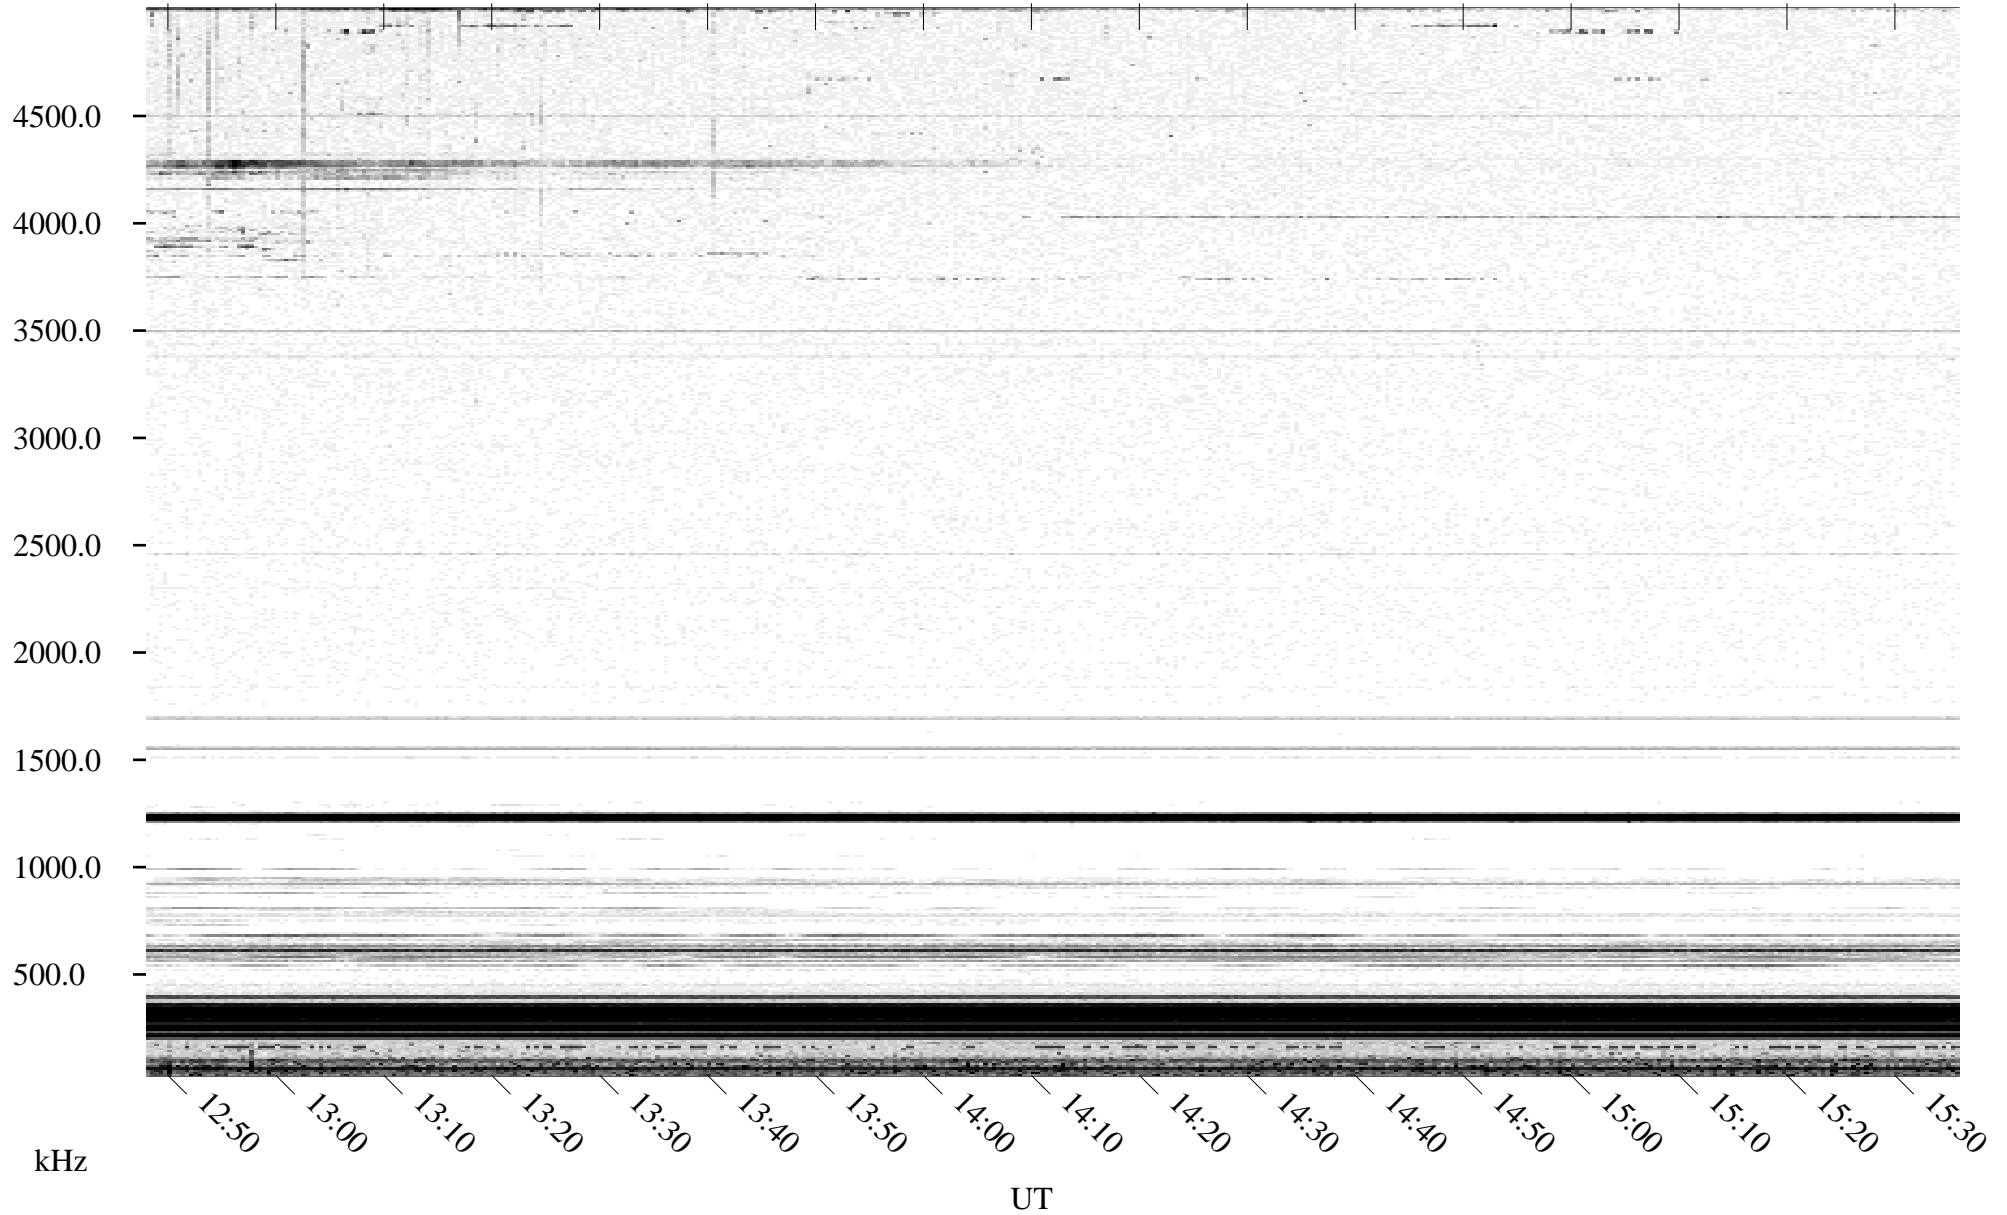

05/23/1996 Churchill, Manitoba

Linear Scale Black = 161 White = 15

ch96144l.r00m max_12

Page 1

05/23/1996 Churchill, Manitoba

Linear Scale Black = 161 White = 15

ch96144l.r00m max_12

Page 2

05/24/1996 Churchill, Manitoba

Linear Scale Black = 161 White = 15

ch96144l.r00m max_12

Page 3

05/24/1996 Churchill, Manitoba

Linear Scale Black = 161 White = 15

ch96144l.r00m max_12

Page 4

05/24/1996 Churchill, Manitoba

Linear Scale Black = 161 White = 15

ch96144l.r00m max_12

Page 5

05/24/1996 Churchill, Manitoba

Linear Scale Black = 161 White = 15

ch96144l.r00m max_12

Page 6

05/24/1996 Churchill, Manitoba

Linear Scale Black = 161 White = 15

ch96144l.r00m max_12

Page 7

05/24/1996 Churchill, Manitoba

Linear Scale Black = 161 White = 15

ch96144l.r00m max_12

Page 8