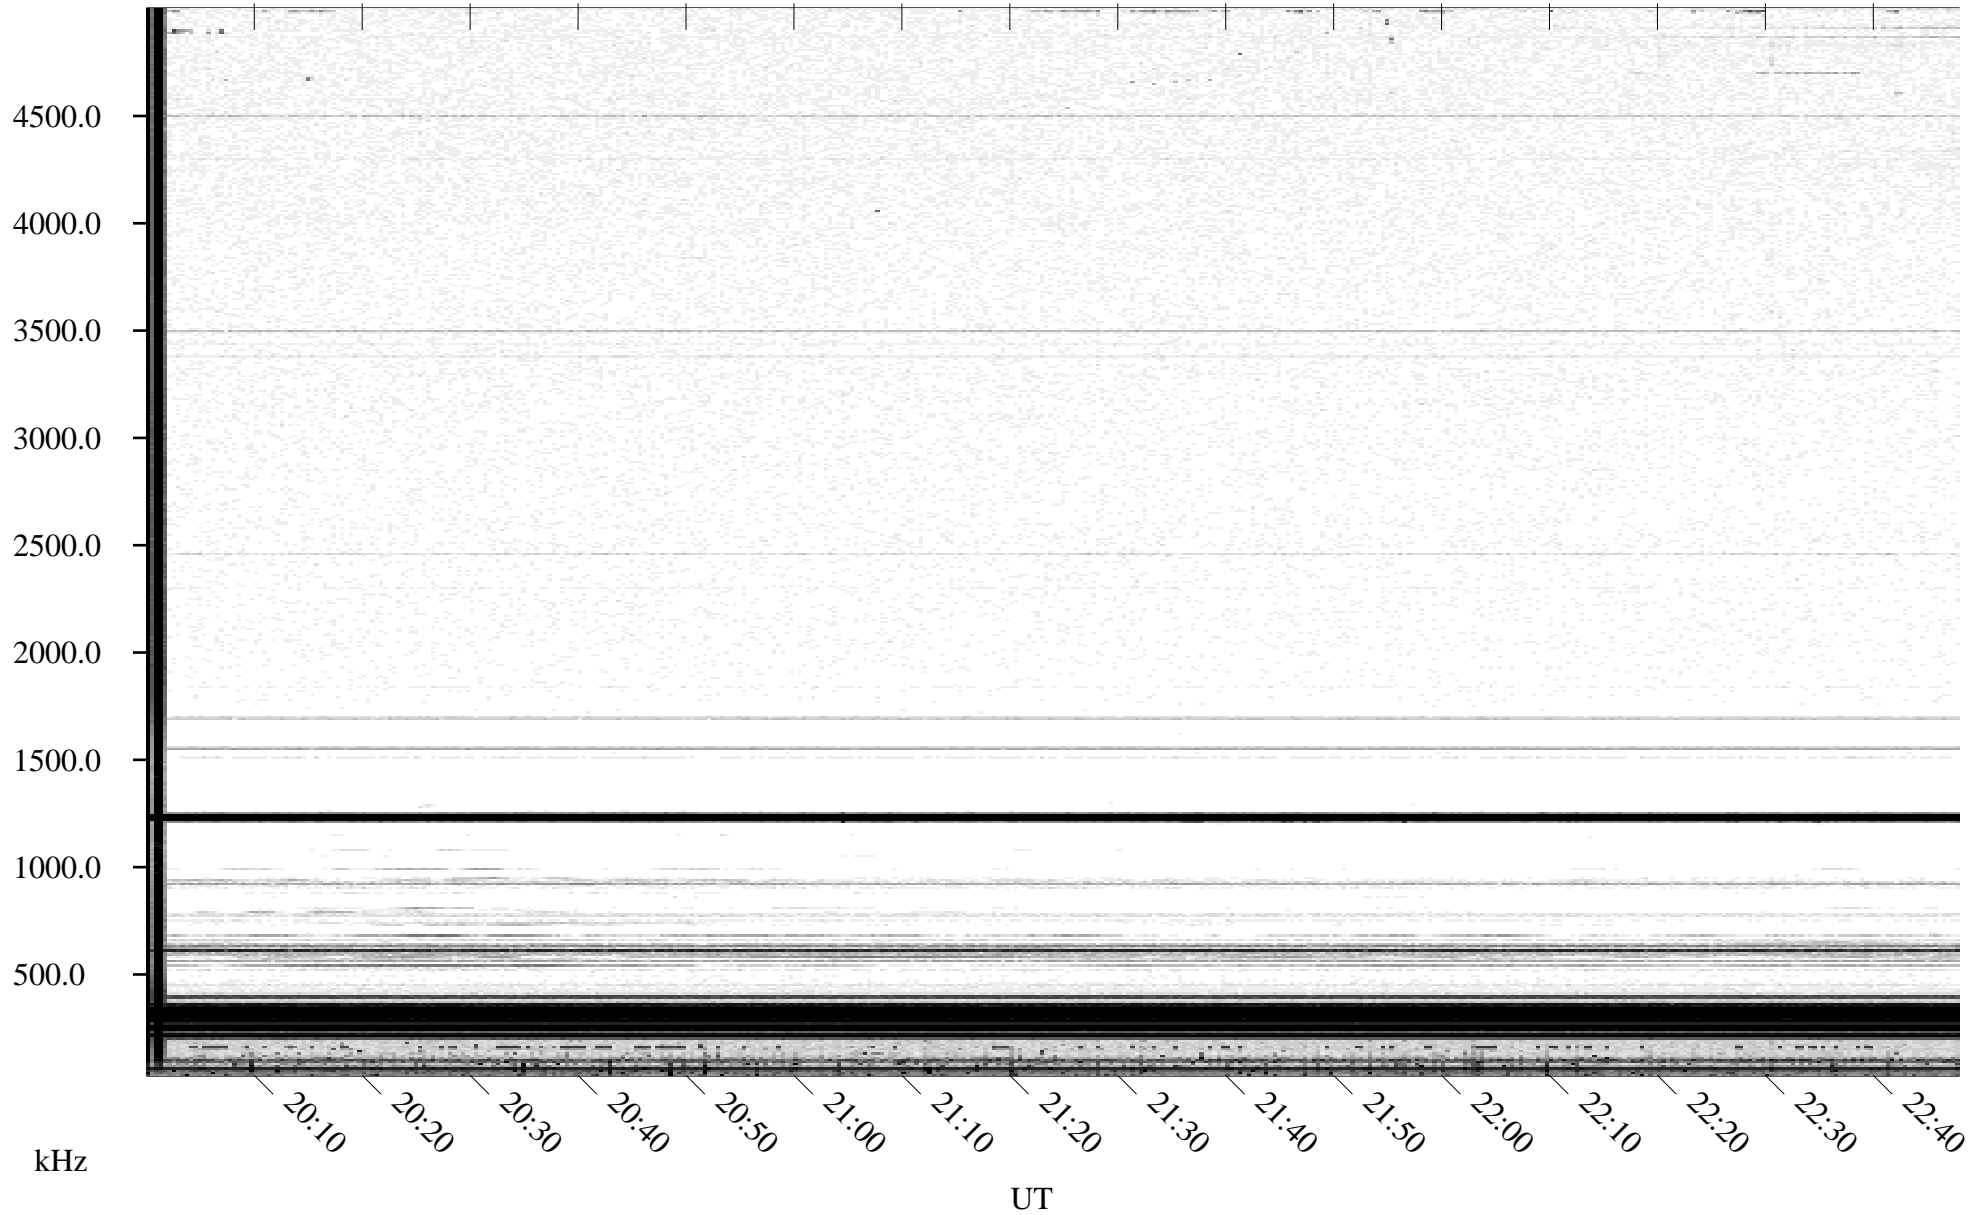

05/23/1996 Churchill, Manitoba

Linear Scale Black = 161 White = 15

ch96144l.r00m max_12

Page 1

05/23/1996 Churchill, Manitoba

Linear Scale Black = 161 White = 15

ch96144l.r00m max_12

Page 2

05/24/1996 Churchill, Manitoba

Linear Scale Black = 161 White = 15

ch96144l.r00m max_12

Page 3

05/24/1996 Churchill, Manitoba

Linear Scale Black = 161 White = 15

ch96144l.r00m max_12

Page 4

05/24/1996 Churchill, Manitoba

Linear Scale Black = 161 White = 15

ch96144l.r00m max_12

Page 5

05/24/1996 Churchill, Manitoba

Linear Scale Black = 161 White = 15

ch96144l.r00m max_12

Page 6

05/24/1996 Churchill, Manitoba

Linear Scale Black = 161 White = 15

ch96144l.r00m max_12

Page 7

05/24/1996 Churchill, Manitoba

Linear Scale Black = 161 White = 15

ch96144l.r00m max_12

Page 8