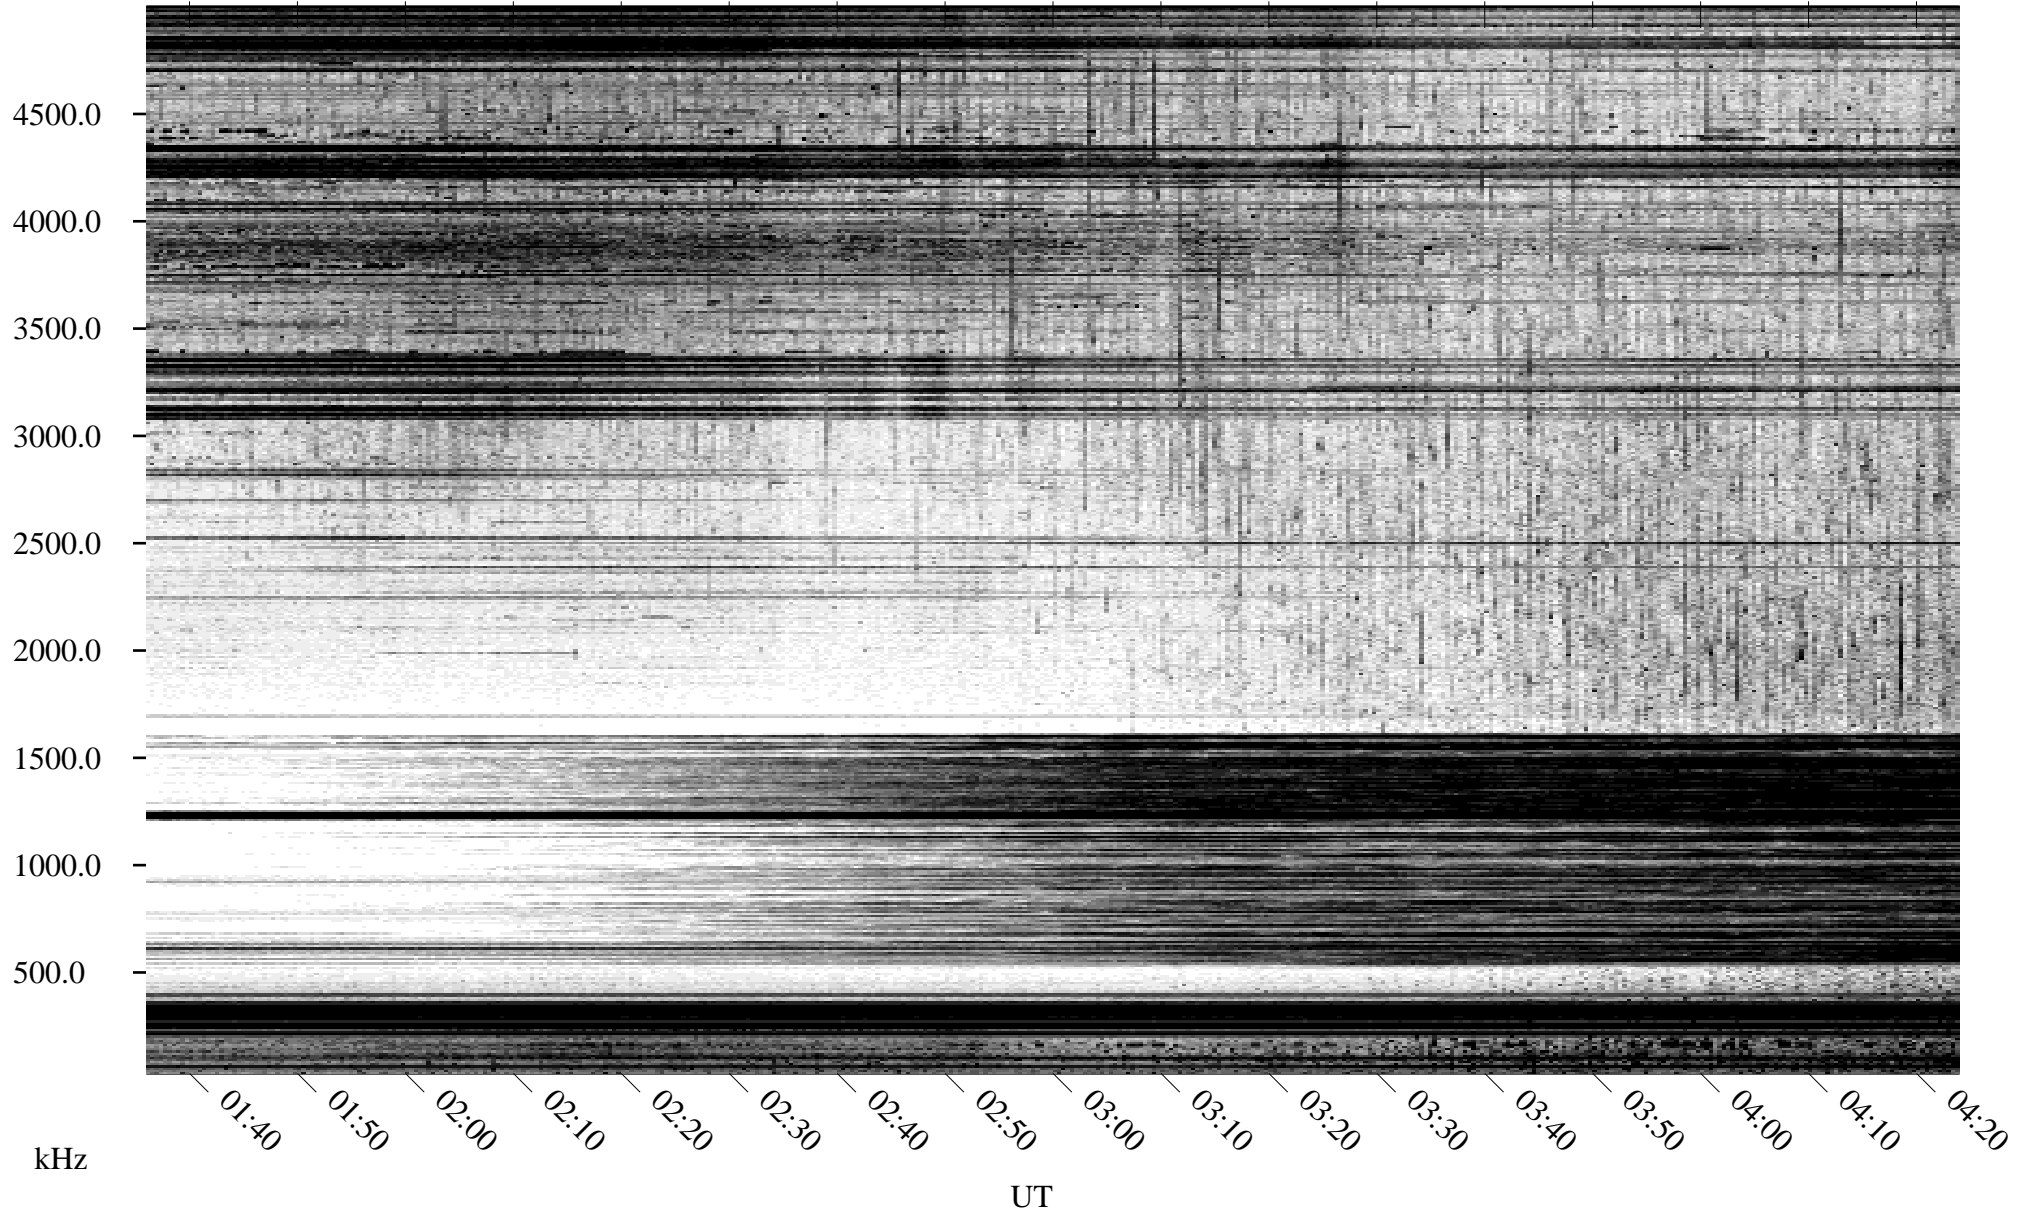

05/23/1996 Churchill, Manitoba

Linear Scale Black = 161 White = 15

ch96144l.r00m max_12

Page 1

05/23/1996 Churchill, Manitoba

Linear Scale Black = 161 White = 15

ch96144l.r00m max_12

Page 2

05/24/1996 Churchill, Manitoba

Linear Scale Black = 161 White = 15

ch96144l.r00m max_12

Page 3

05/24/1996 Churchill, Manitoba

Linear Scale Black = 161 White = 15

ch96144l.r00m max_12

Page 4

05/24/1996 Churchill, Manitoba

Linear Scale Black = 161 White = 15

ch96144l.r00m max_12

Page 5

05/24/1996 Churchill, Manitoba

Linear Scale Black = 161 White = 15

ch96144l.r00m max_12

Page 6

05/24/1996 Churchill, Manitoba

Linear Scale Black = 161 White = 15

ch96144l.r00m max_12

Page 7

05/24/1996 Churchill, Manitoba

Linear Scale Black = 161 White = 15

ch96144l.r00m max_12

Page 8