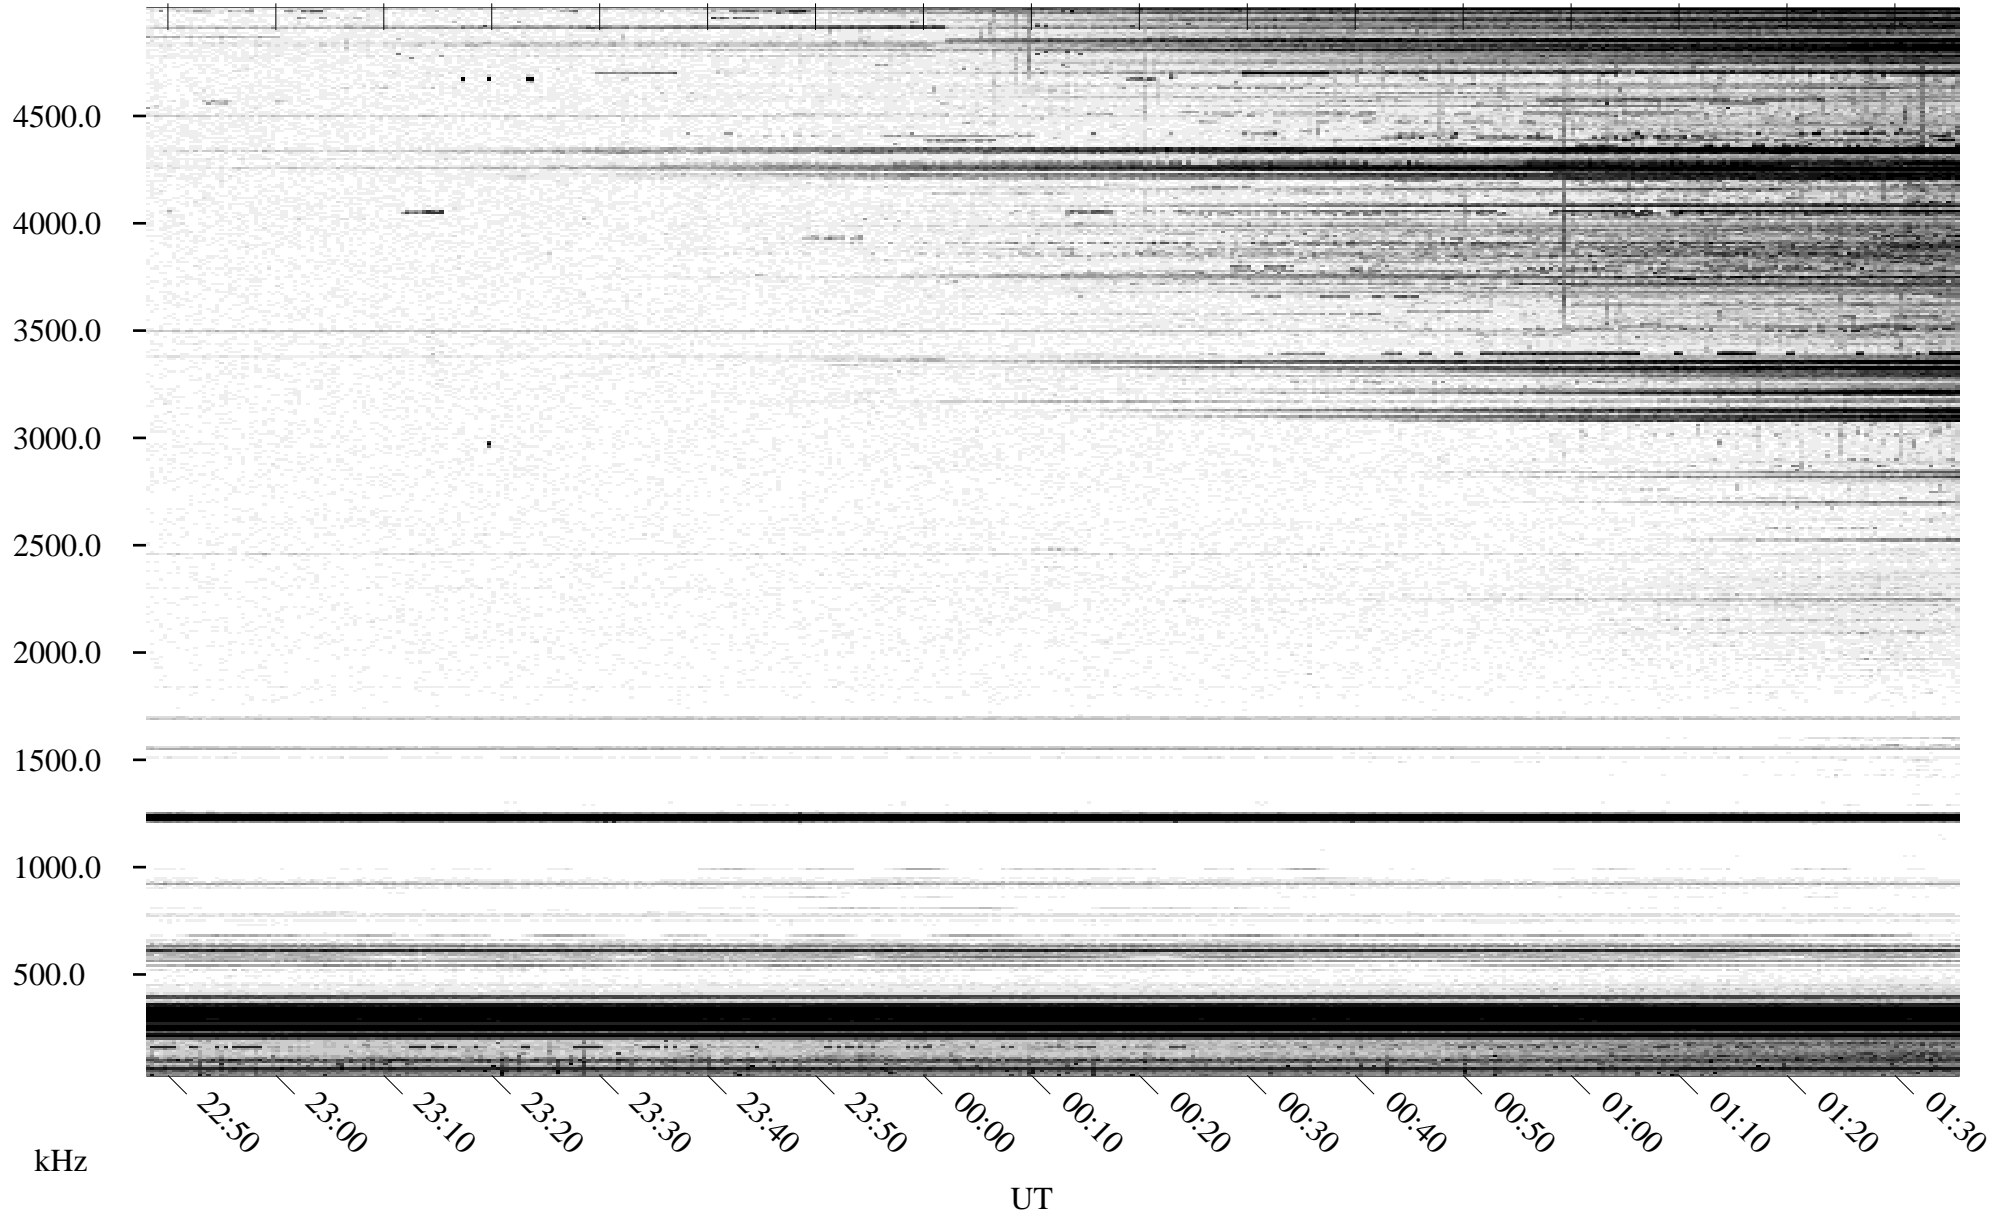

05/23/1996 Churchill, Manitoba

Linear Scale Black = 161 White = 15

ch96144l.r00m max_12

Page 1

05/23/1996 Churchill, Manitoba

Linear Scale Black = 161 White = 15

ch96144l.r00m max_12

Page 2

05/24/1996 Churchill, Manitoba

Linear Scale Black = 161 White = 15

ch96144l.r00m max_12

Page 3

05/24/1996 Churchill, Manitoba

Linear Scale Black = 161 White = 15

ch96144l.r00m max_12

Page 4

05/24/1996 Churchill, Manitoba

Linear Scale Black = 161 White = 15

ch96144l.r00m max_12

Page 5

05/24/1996 Churchill, Manitoba

Linear Scale Black = 161 White = 15

ch96144l.r00m max_12

Page 6

05/24/1996 Churchill, Manitoba

Linear Scale Black = 161 White = 15

ch96144l.r00m max_12

Page 7

05/24/1996 Churchill, Manitoba

Linear Scale Black = 161 White = 15

ch96144l.r00m max_12

Page 8