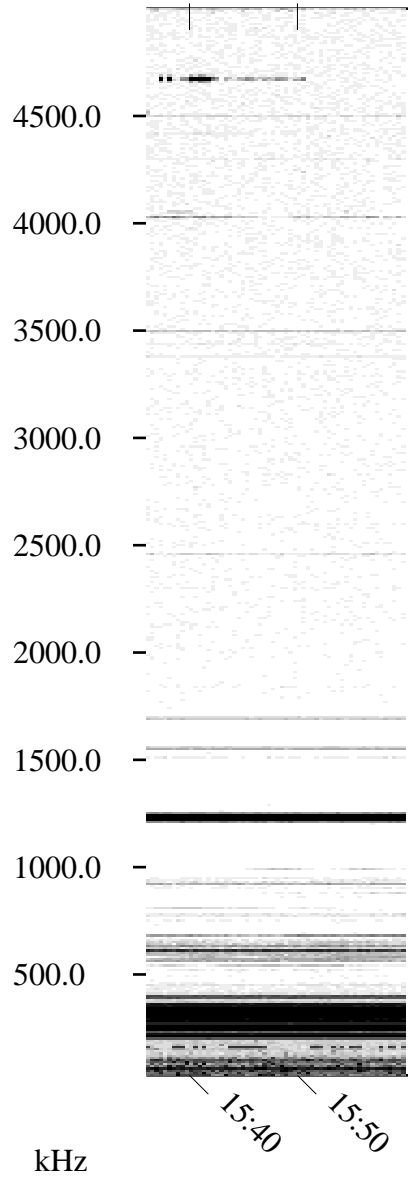

05/23/1996 Churchill, Manitoba

Linear Scale Black = 161 White = 15

ch96144l.r00m max_12

Page 1

05/23/1996 Churchill, Manitoba

Linear Scale Black = 161 White = 15

ch96144l.r00m max_12

Page 2

05/24/1996 Churchill, Manitoba

Linear Scale Black = 161 White = 15

ch96144l.r00m max_12

Page 3

05/24/1996 Churchill, Manitoba

Linear Scale Black = 161 White = 15

ch96144l.r00m max_12

Page 4

05/24/1996 Churchill, Manitoba

Linear Scale Black = 161 White = 15

ch96144l.r00m max_12

Page 5

05/24/1996 Churchill, Manitoba

Linear Scale Black = 161 White = 15

ch96144l.r00m max_12

Page 6

05/24/1996 Churchill, Manitoba

Linear Scale Black = 161 White = 15

ch96144l.r00m max_12

Page 7

05/24/1996 Churchill, Manitoba

Linear Scale Black = 161 White = 15

ch96144l.r00m max_12

Page 8