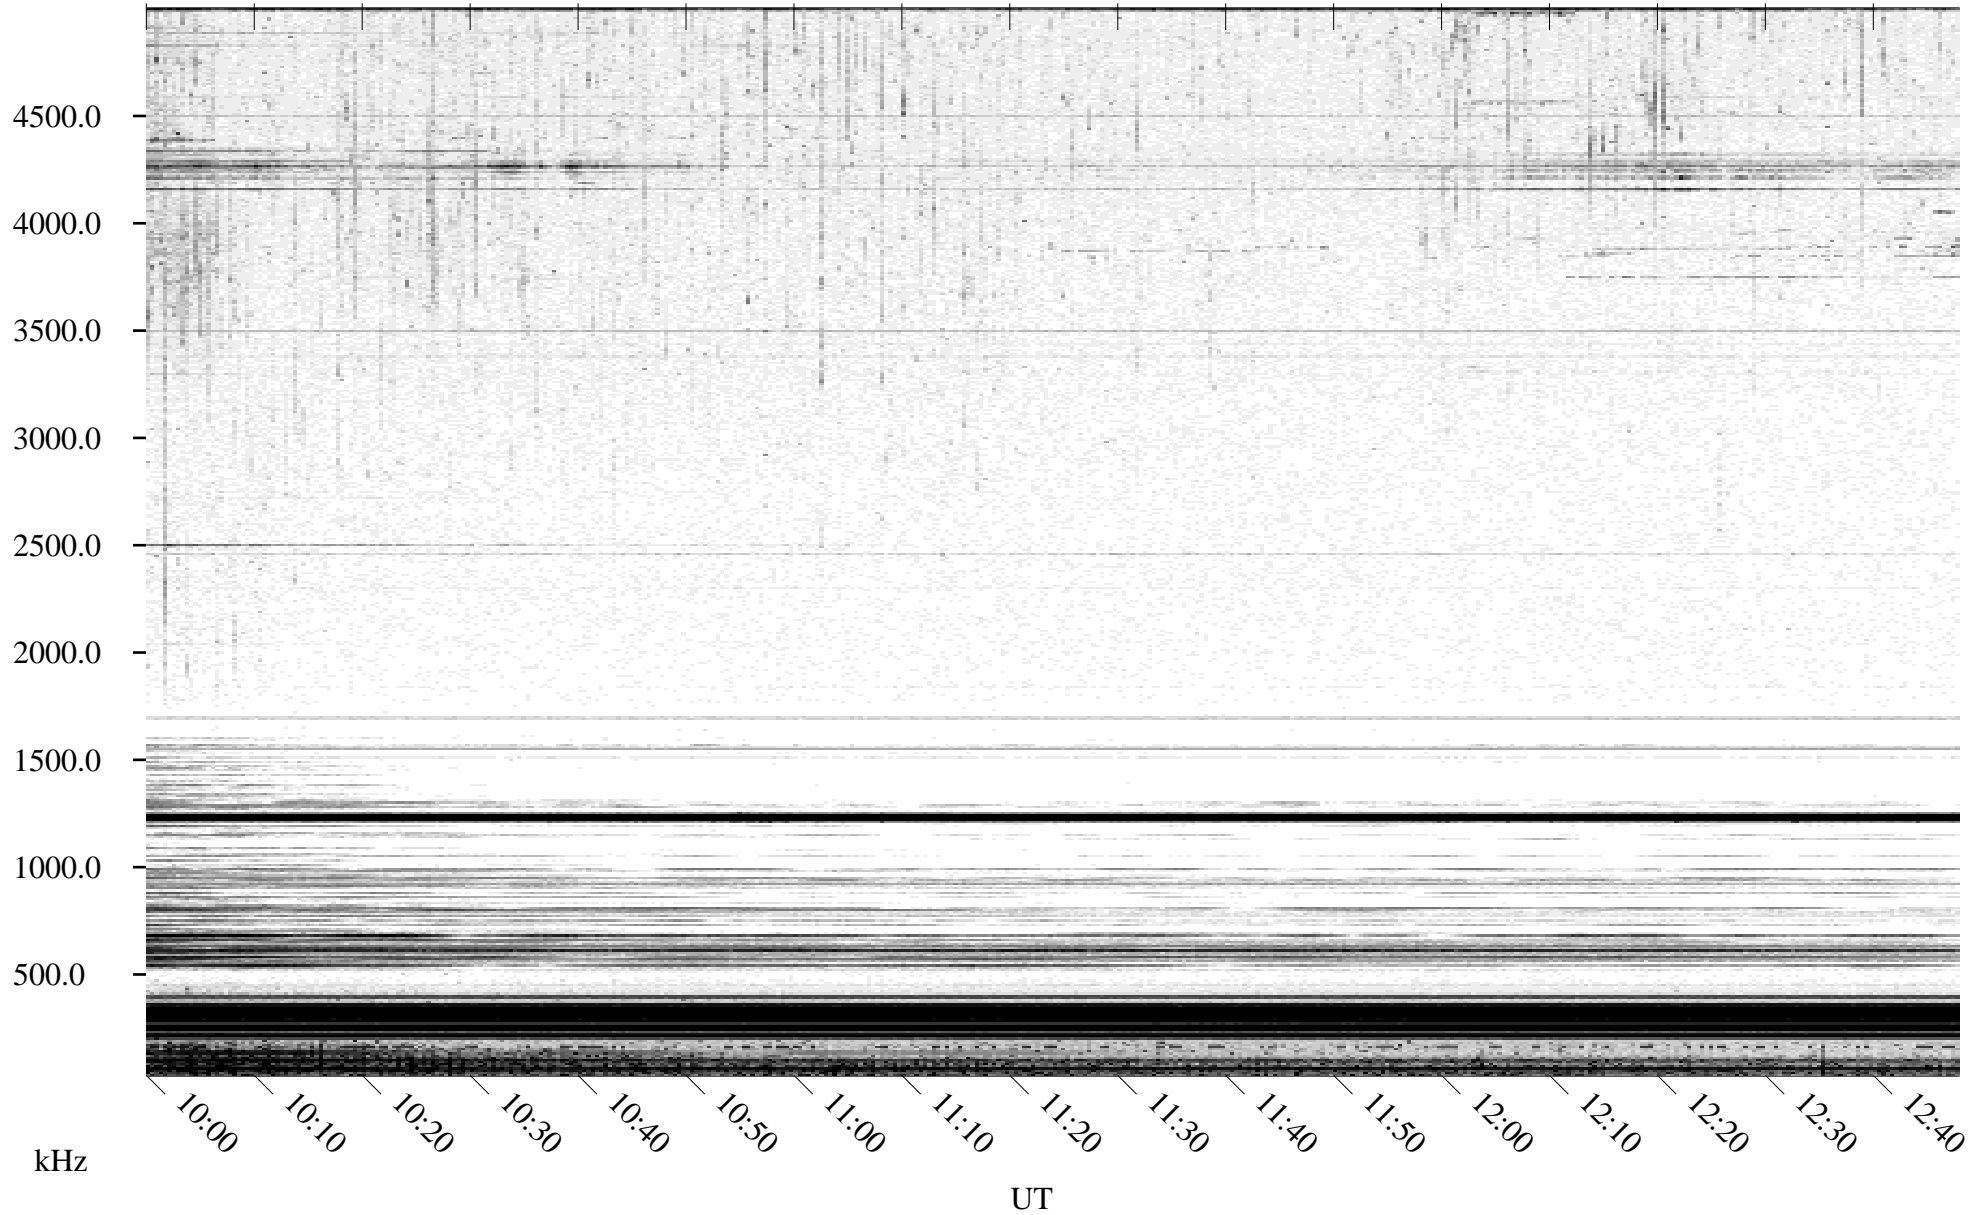

05/23/1996 Churchill, Manitoba

Linear Scale Black = 161 White = 15

ch96144l.r00m max_12

Page 1

05/23/1996 Churchill, Manitoba

Linear Scale Black = 161 White = 15

ch96144l.r00m max_12

Page 2

05/24/1996 Churchill, Manitoba

Linear Scale Black = 161 White = 15

ch96144l.r00m max_12

Page 3

05/24/1996 Churchill, Manitoba

Linear Scale Black = 161 White = 15

ch96144l.r00m max_12

Page 4

05/24/1996 Churchill, Manitoba

Linear Scale Black = 161 White = 15

ch96144l.r00m max_12

Page 5

05/24/1996 Churchill, Manitoba

Linear Scale Black = 161 White = 15

ch96144l.r00m max_12

Page 6

05/24/1996 Churchill, Manitoba

Linear Scale Black = 161 White = 15

ch96144l.r00m max_12

Page 7

05/24/1996 Churchill, Manitoba

Linear Scale Black = 161 White = 15

ch96144l.r00m max_12

Page 8