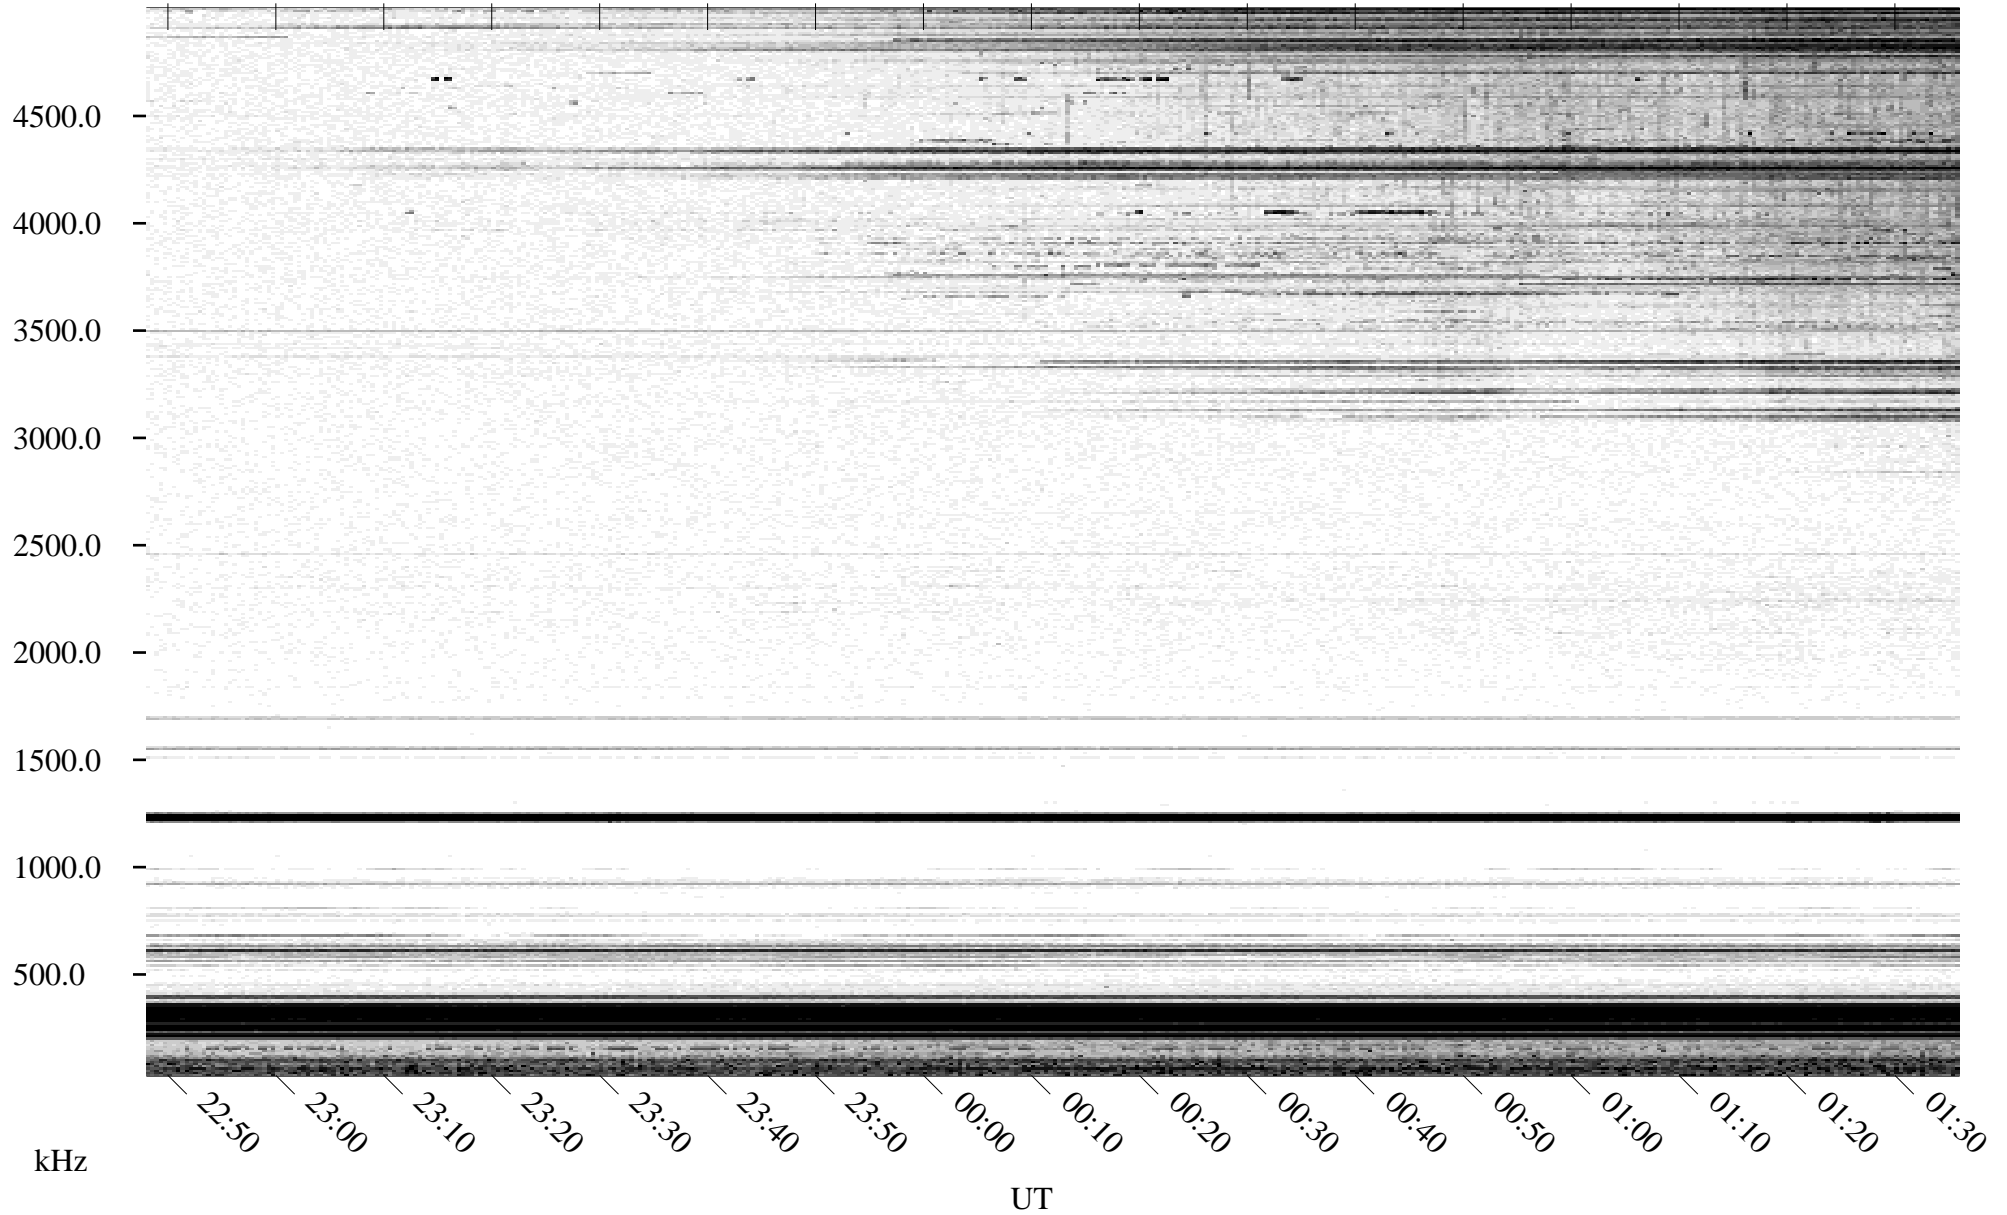

# 05/24/1996 Churchill, Manitoba

Linear Scale    Black = 161    White = 15

ch961451.r00m max\_12

Page 1

# 05/24/1996 Churchill, Manitoba

Linear Scale    Black = 161    White = 15

ch961451.r00m max\_12

Page 2

# 05/25/1996 Churchill, Manitoba

Linear Scale    Black = 161    White = 15

ch96145l.r00m max\_12

Page 3

# 05/25/1996 Churchill, Manitoba

Linear Scale    Black = 161    White = 15

ch961451.r00m max\_12

Page 4