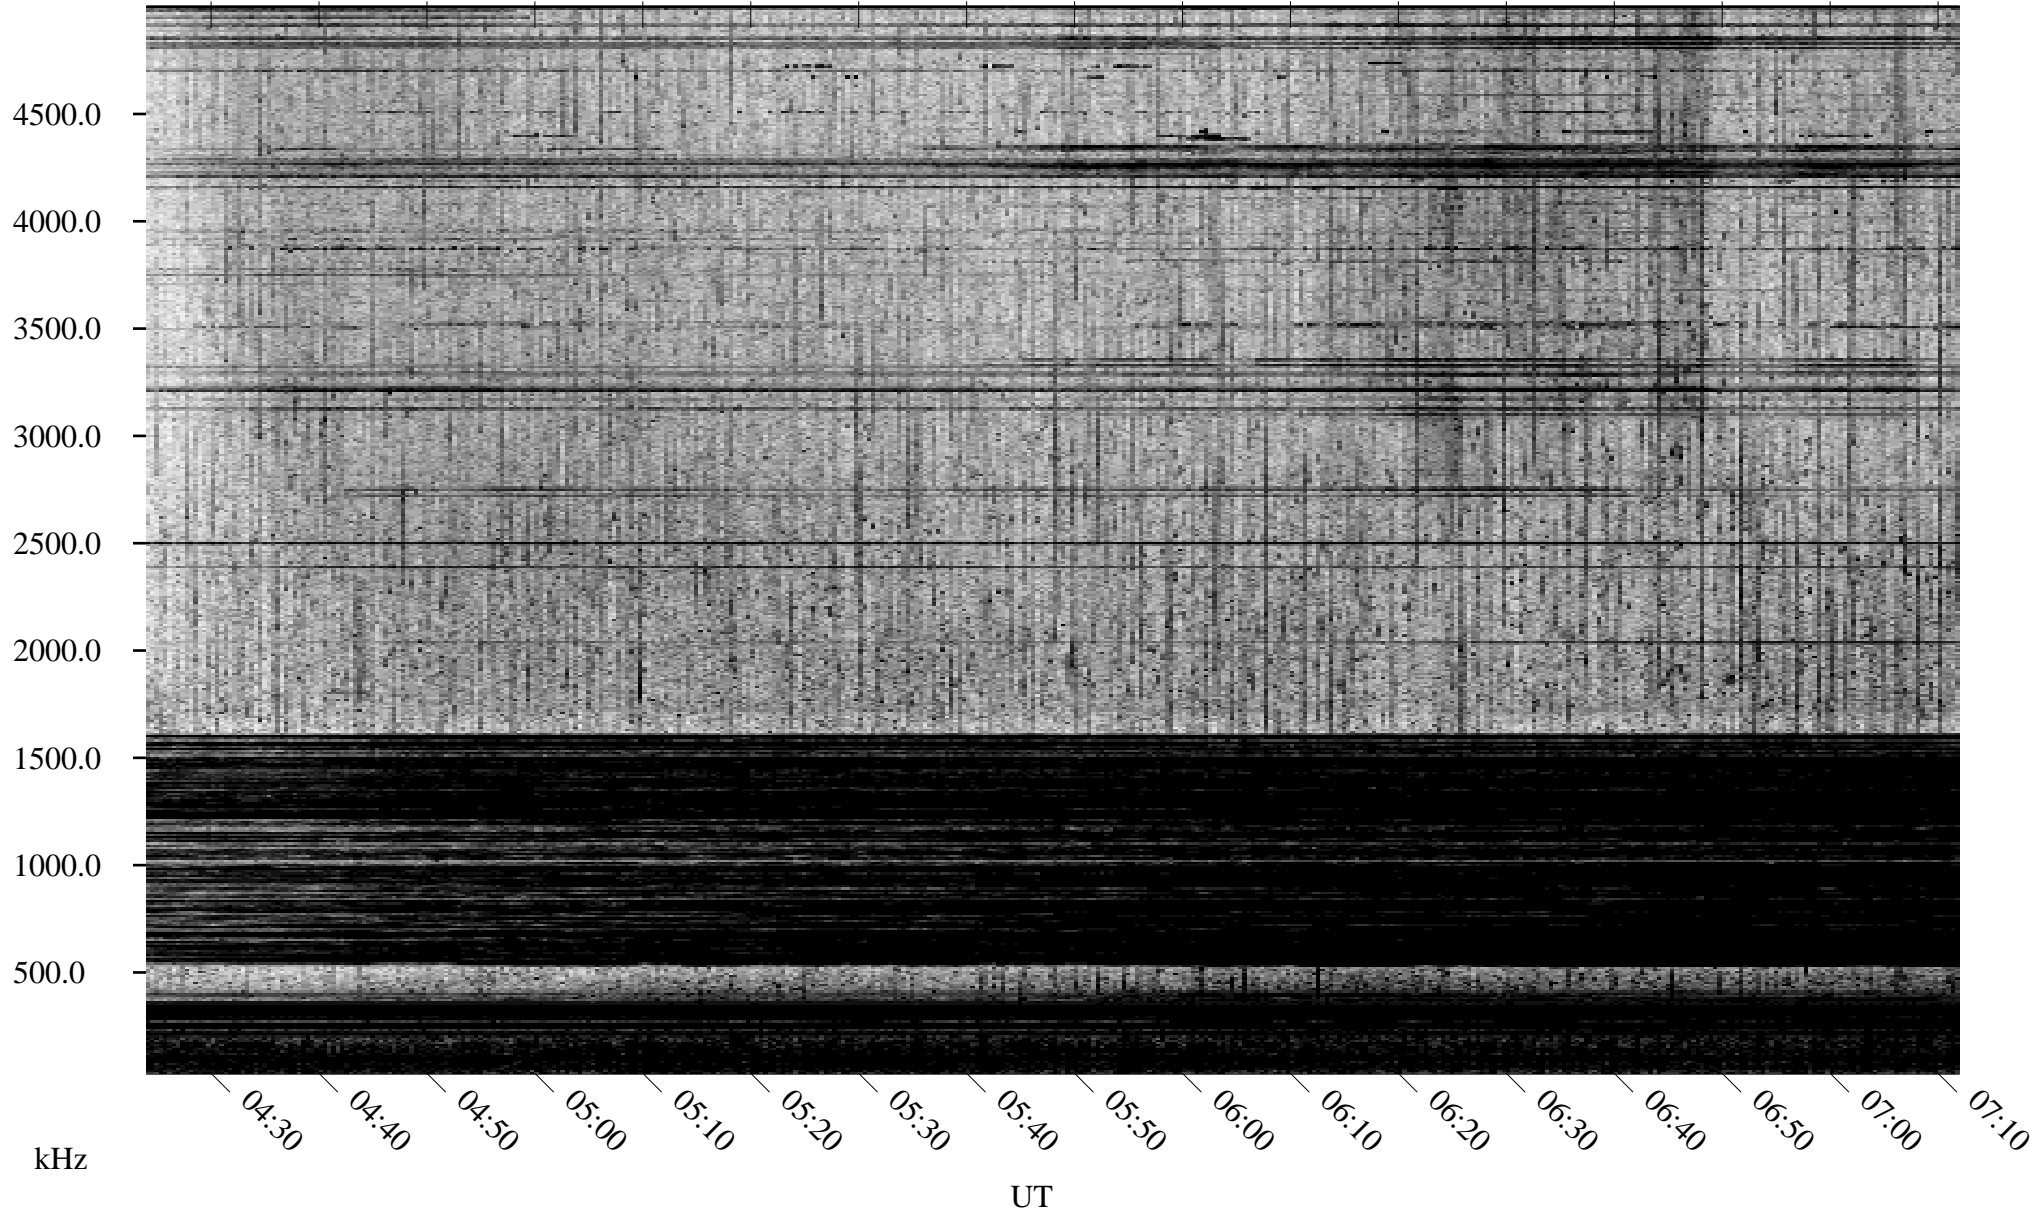

# 05/24/1996 Churchill, Manitoba

Linear Scale    Black = 161    White = 15

ch961451.r00m max\_12

Page 2

# 05/25/1996 Churchill, Manitoba

Linear Scale    Black = 161    White = 15

ch96145l.r00m max\_12

Page 3

# 05/25/1996 Churchill, Manitoba

Linear Scale    Black = 161    White = 15

ch961451.r00m max\_12

Page 4