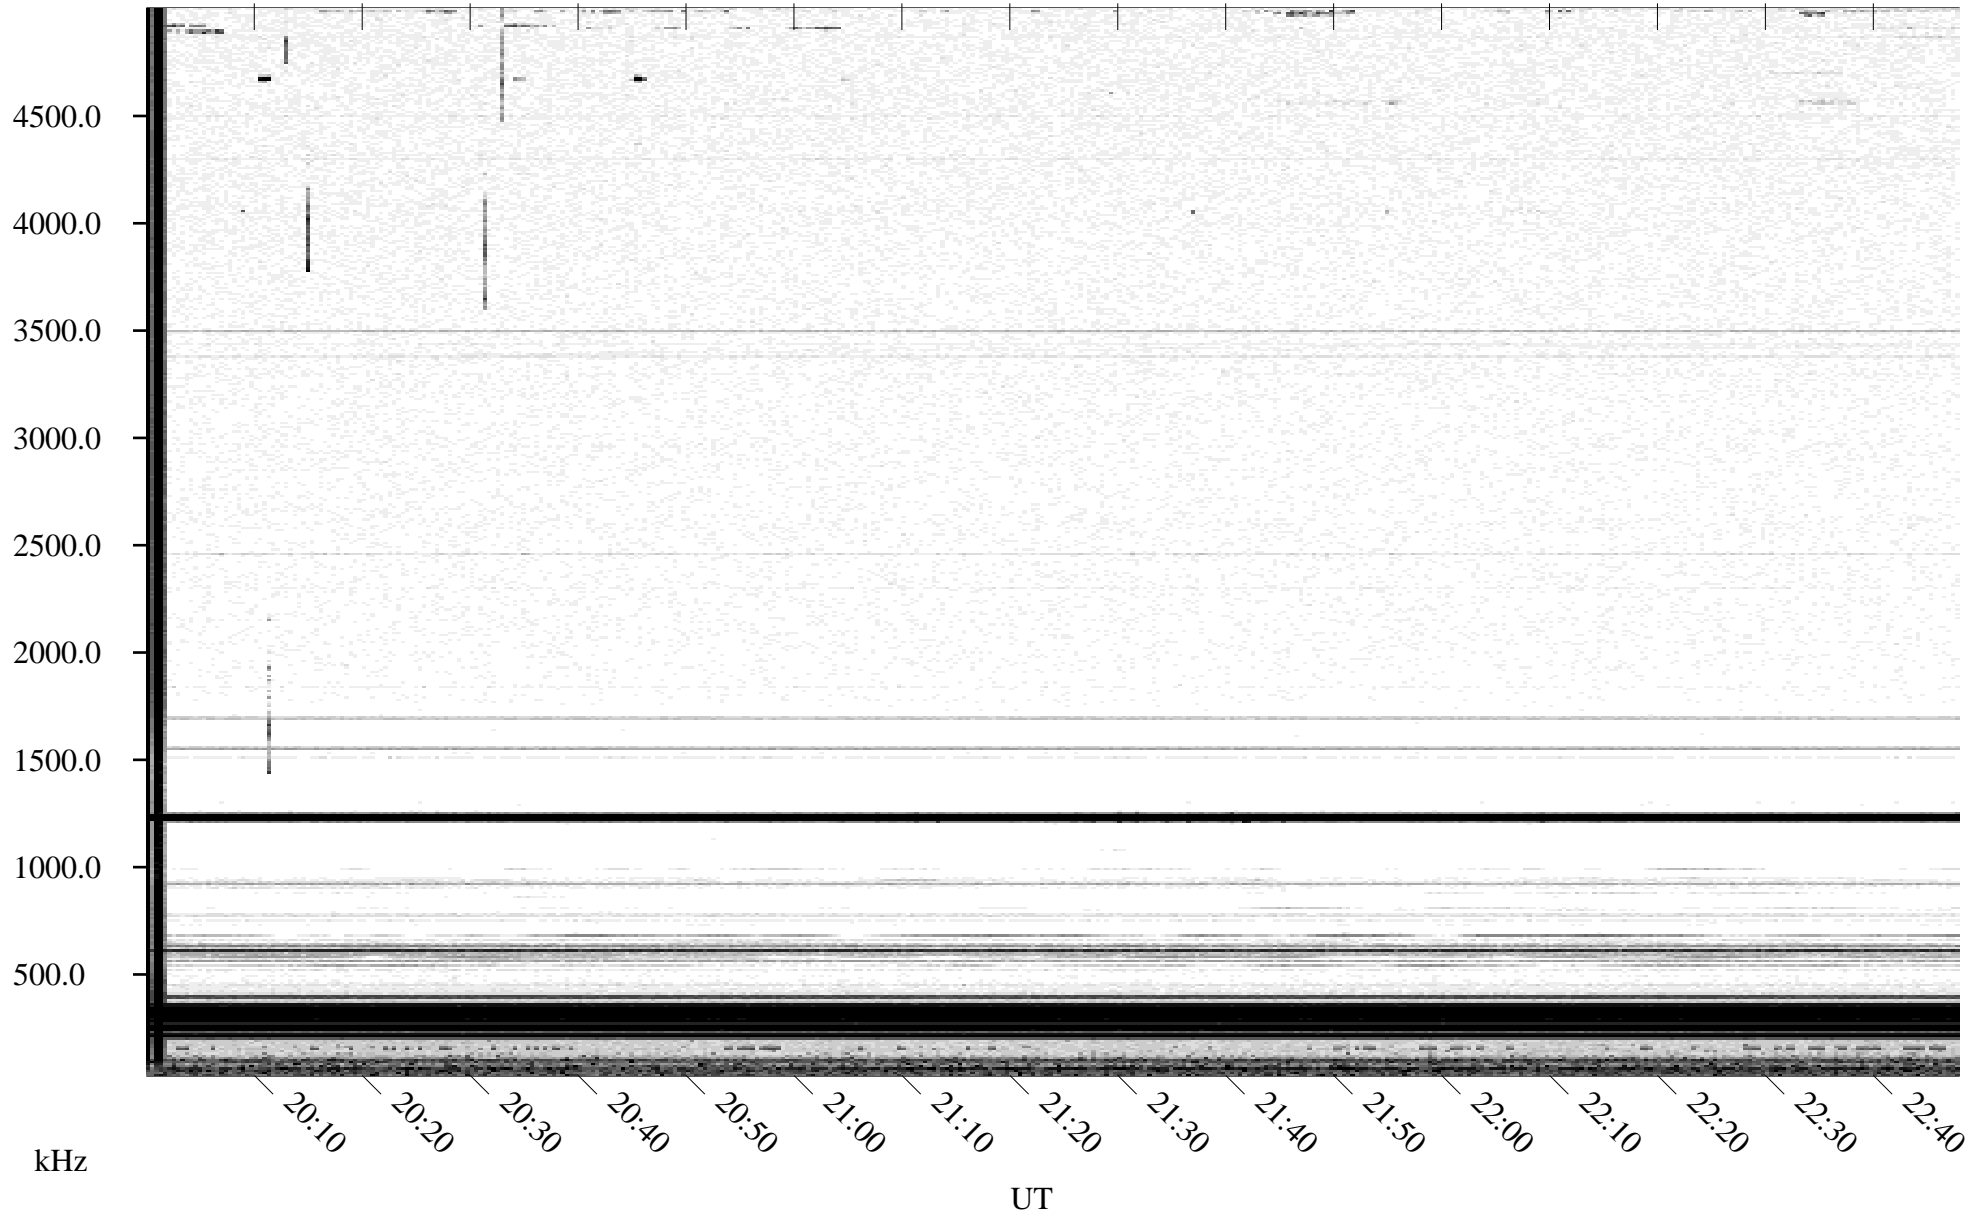

# 05/24/1996 Churchill, Manitoba

Linear Scale    Black = 161    White = 15

ch961451.r00m max\_12

Page 1

# 05/24/1996 Churchill, Manitoba

Linear Scale    Black = 161    White = 15

ch961451.r00m max\_12

Page 2

# 05/25/1996 Churchill, Manitoba

Linear Scale    Black = 161    White = 15

ch96145l.r00m max\_12

Page 3

# 05/25/1996 Churchill, Manitoba

Linear Scale    Black = 161    White = 15

ch961451.r00m max\_12

Page 4