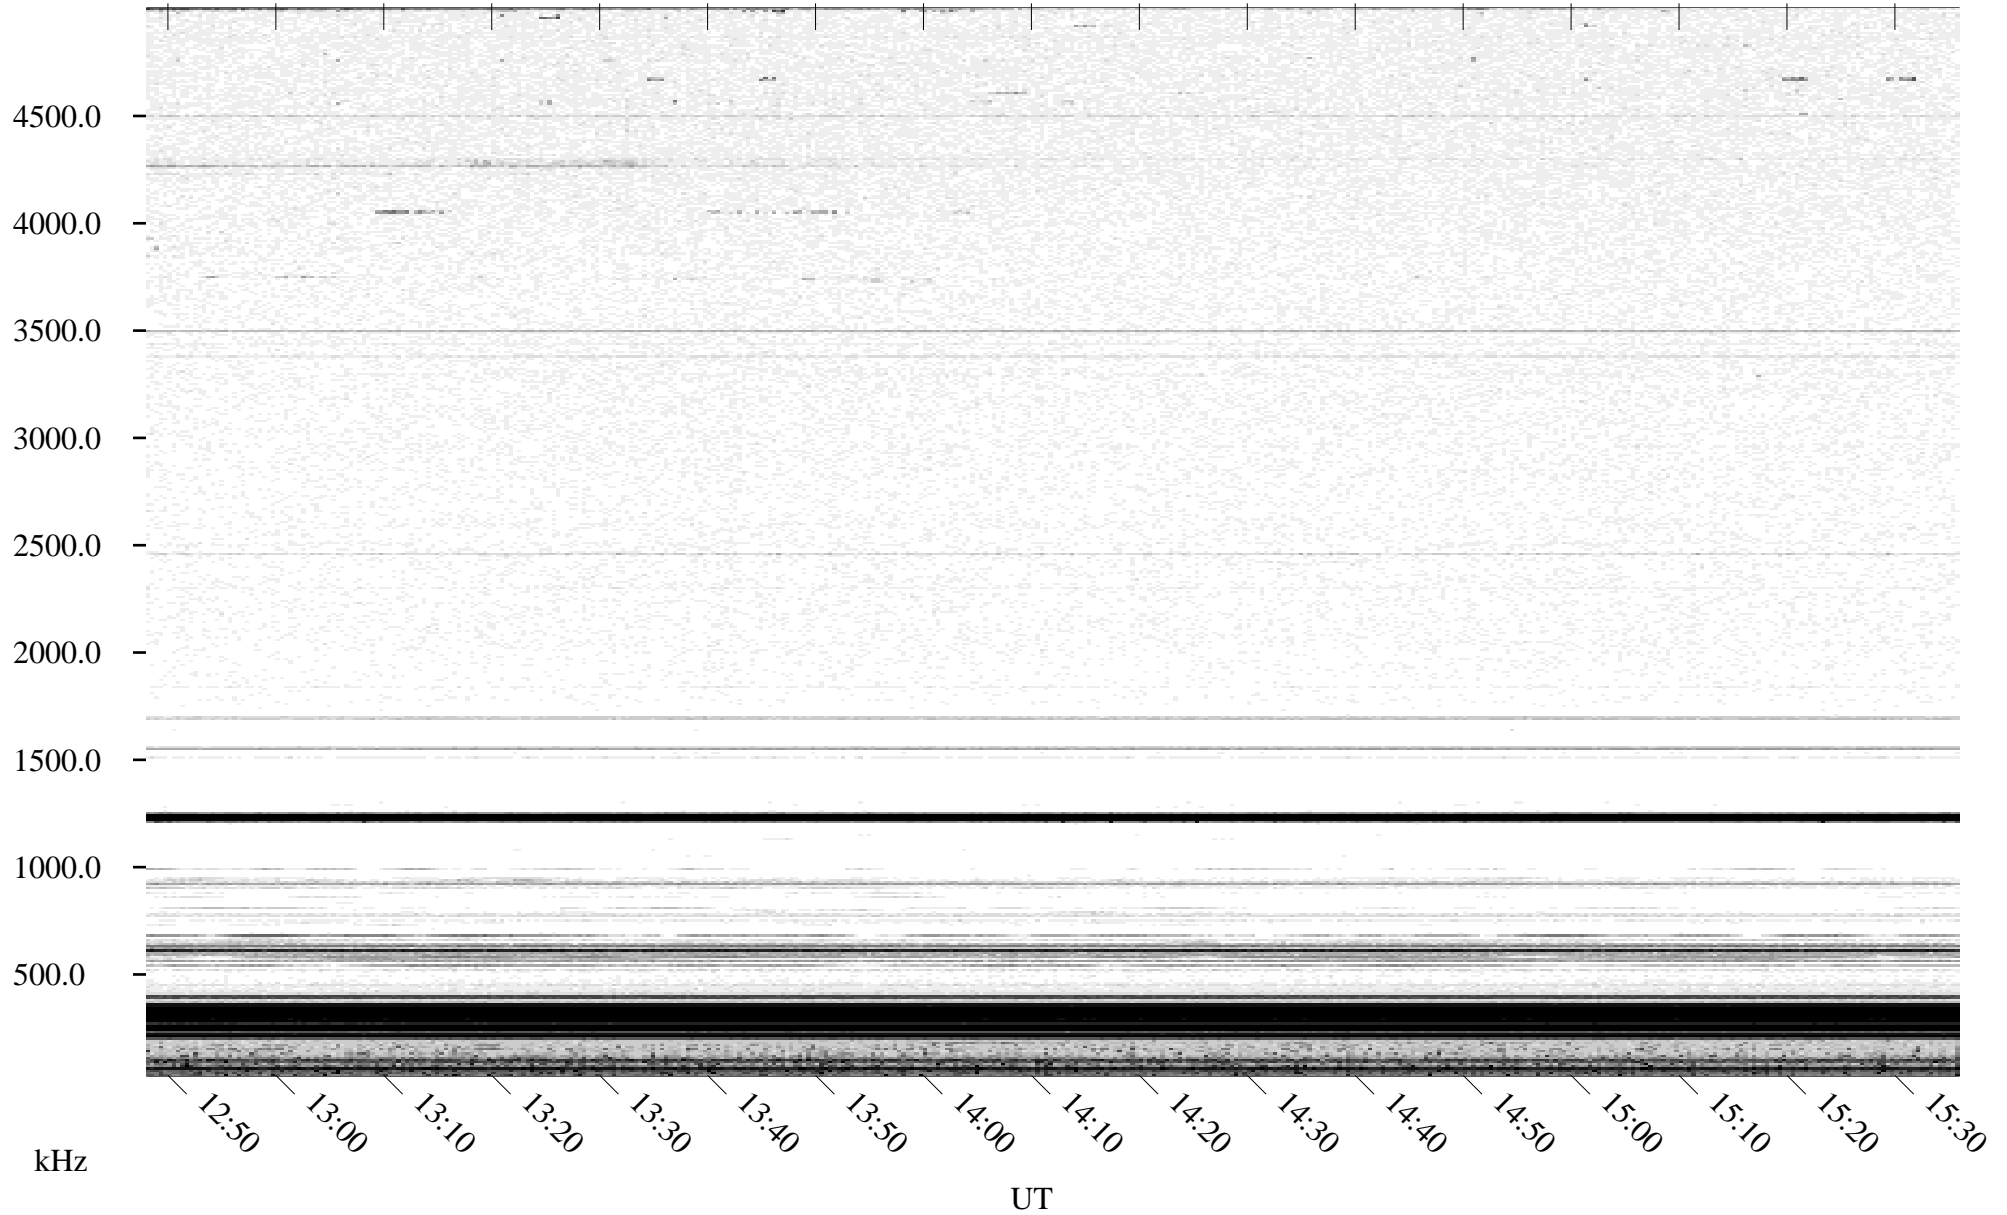

05/25/1996 Churchill, Manitoba

Linear Scale Black = 161 White = 15

ch96146l.r00m max_12

Page 1

05/25/1996 Churchill, Manitoba

Linear Scale Black = 161 White = 15

ch96146l.r00m max_12

Page 2

05/26/1996 Churchill, Manitoba

Linear Scale Black = 161 White = 15

ch96146l.r00m max_12

Page 3

05/26/1996 Churchill, Manitoba

Linear Scale Black = 161 White = 15

ch96146l.r00m max_12

Page 4

05/26/1996 Churchill, Manitoba

Linear Scale Black = 161 White = 15

ch96146l.r00m max_12

05/26/1996 Churchill, Manitoba

Linear Scale Black = 161 White = 15

ch96146l.r00m max_12

Page 6

05/26/1996 Churchill, Manitoba

Linear Scale Black = 161 White = 15

ch96146l.r00m max_12

Page 7

05/26/1996 Churchill, Manitoba

Linear Scale Black = 161 White = 15

ch96146l.r00m max_12

Page 8