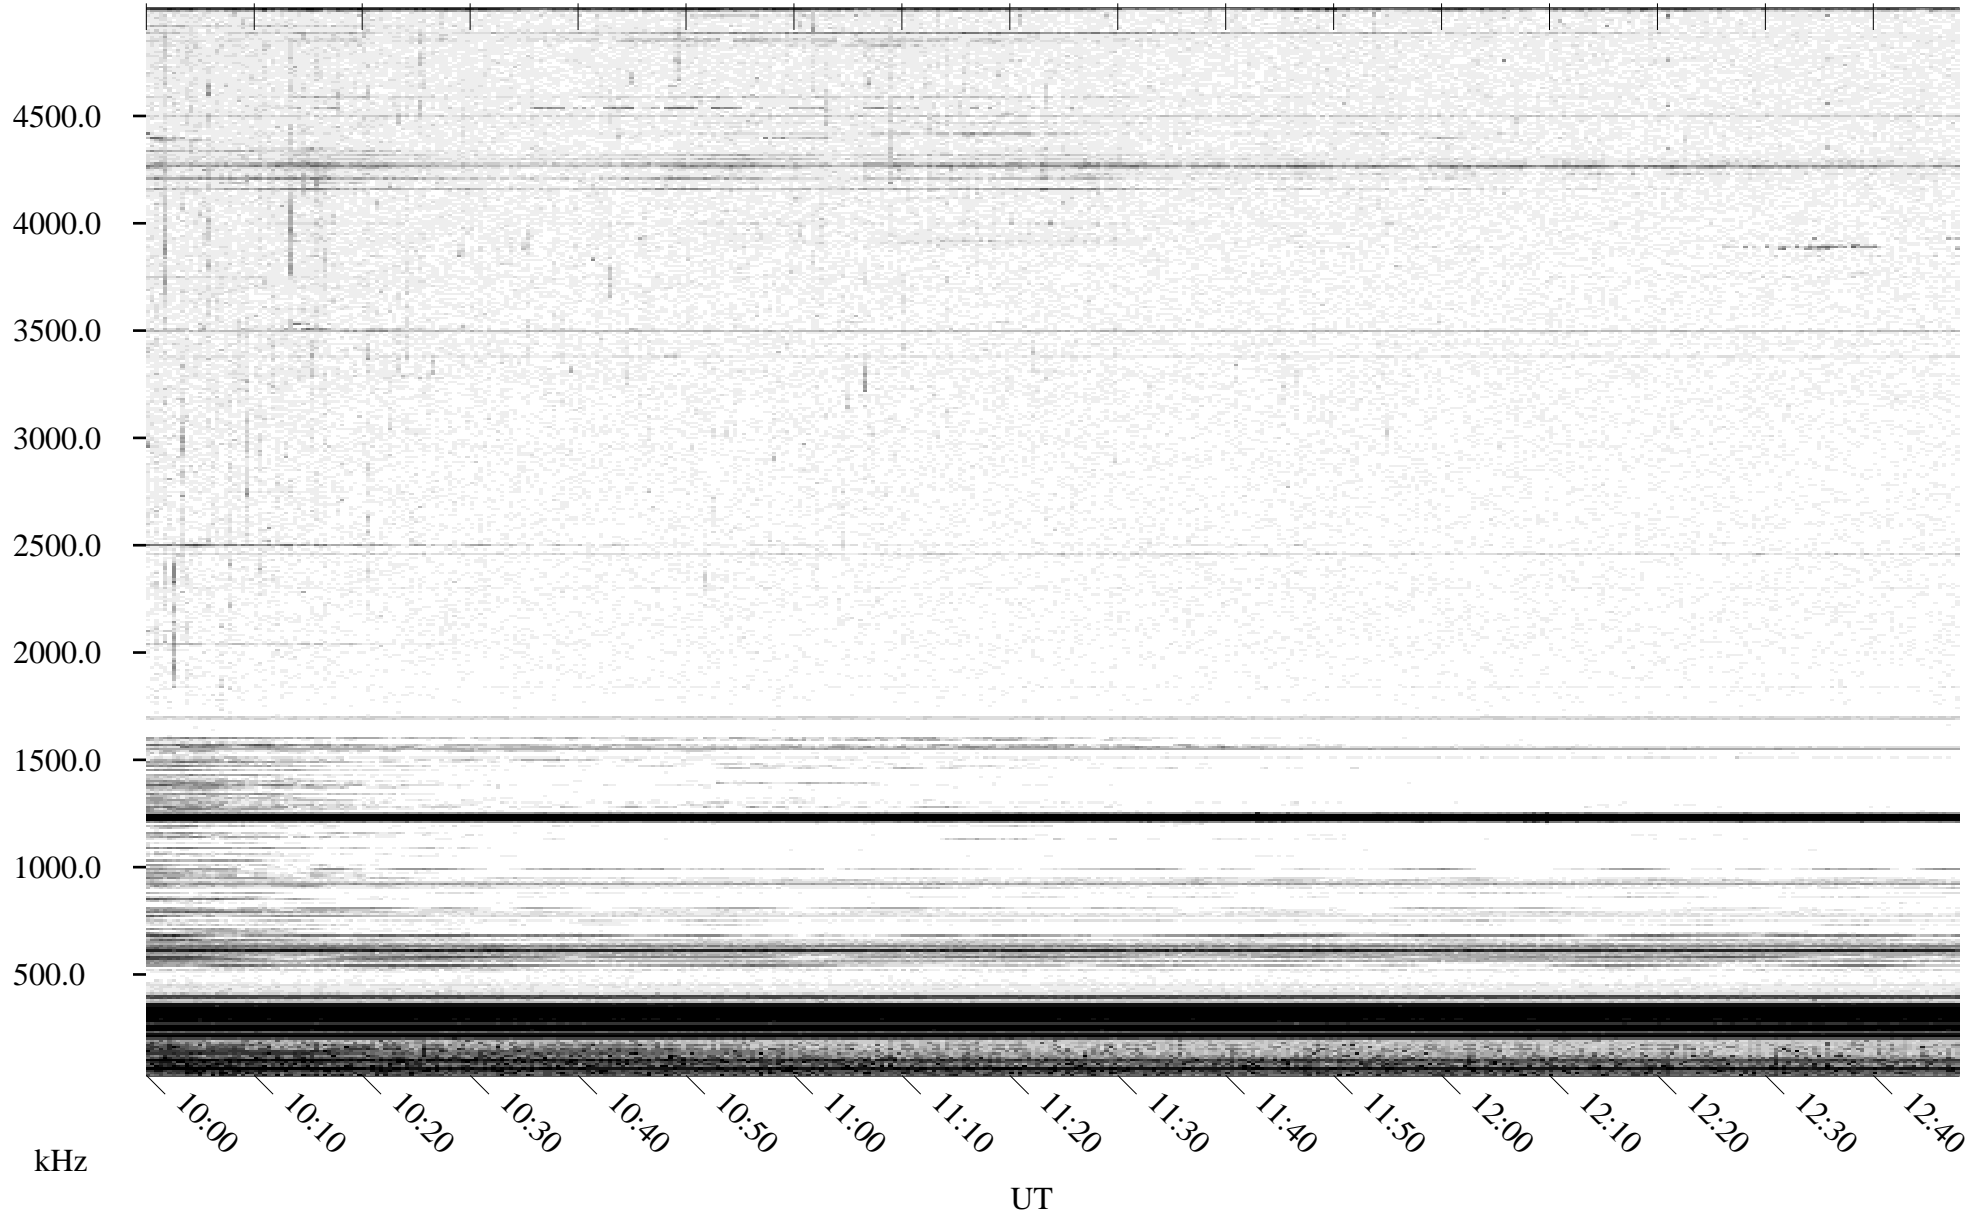

05/25/1996 Churchill, Manitoba

Linear Scale Black = 161 White = 15

ch96146l.r00m max_12

Page 1

05/25/1996 Churchill, Manitoba

Linear Scale Black = 161 White = 15

ch96146l.r00m max_12

Page 2

05/26/1996 Churchill, Manitoba

Linear Scale Black = 161 White = 15

ch96146l.r00m max_12

Page 3

05/26/1996 Churchill, Manitoba

Linear Scale Black = 161 White = 15

ch96146l.r00m max_12

Page 4

05/26/1996 Churchill, Manitoba

Linear Scale Black = 161 White = 15

ch96146l.r00m max_12

05/26/1996 Churchill, Manitoba

Linear Scale Black = 161 White = 15

ch96146l.r00m max_12

Page 6

05/26/1996 Churchill, Manitoba

Linear Scale Black = 161 White = 15

ch96146l.r00m max_12

Page 7

05/26/1996 Churchill, Manitoba

Linear Scale Black = 161 White = 15

ch96146l.r00m max_12

Page 8