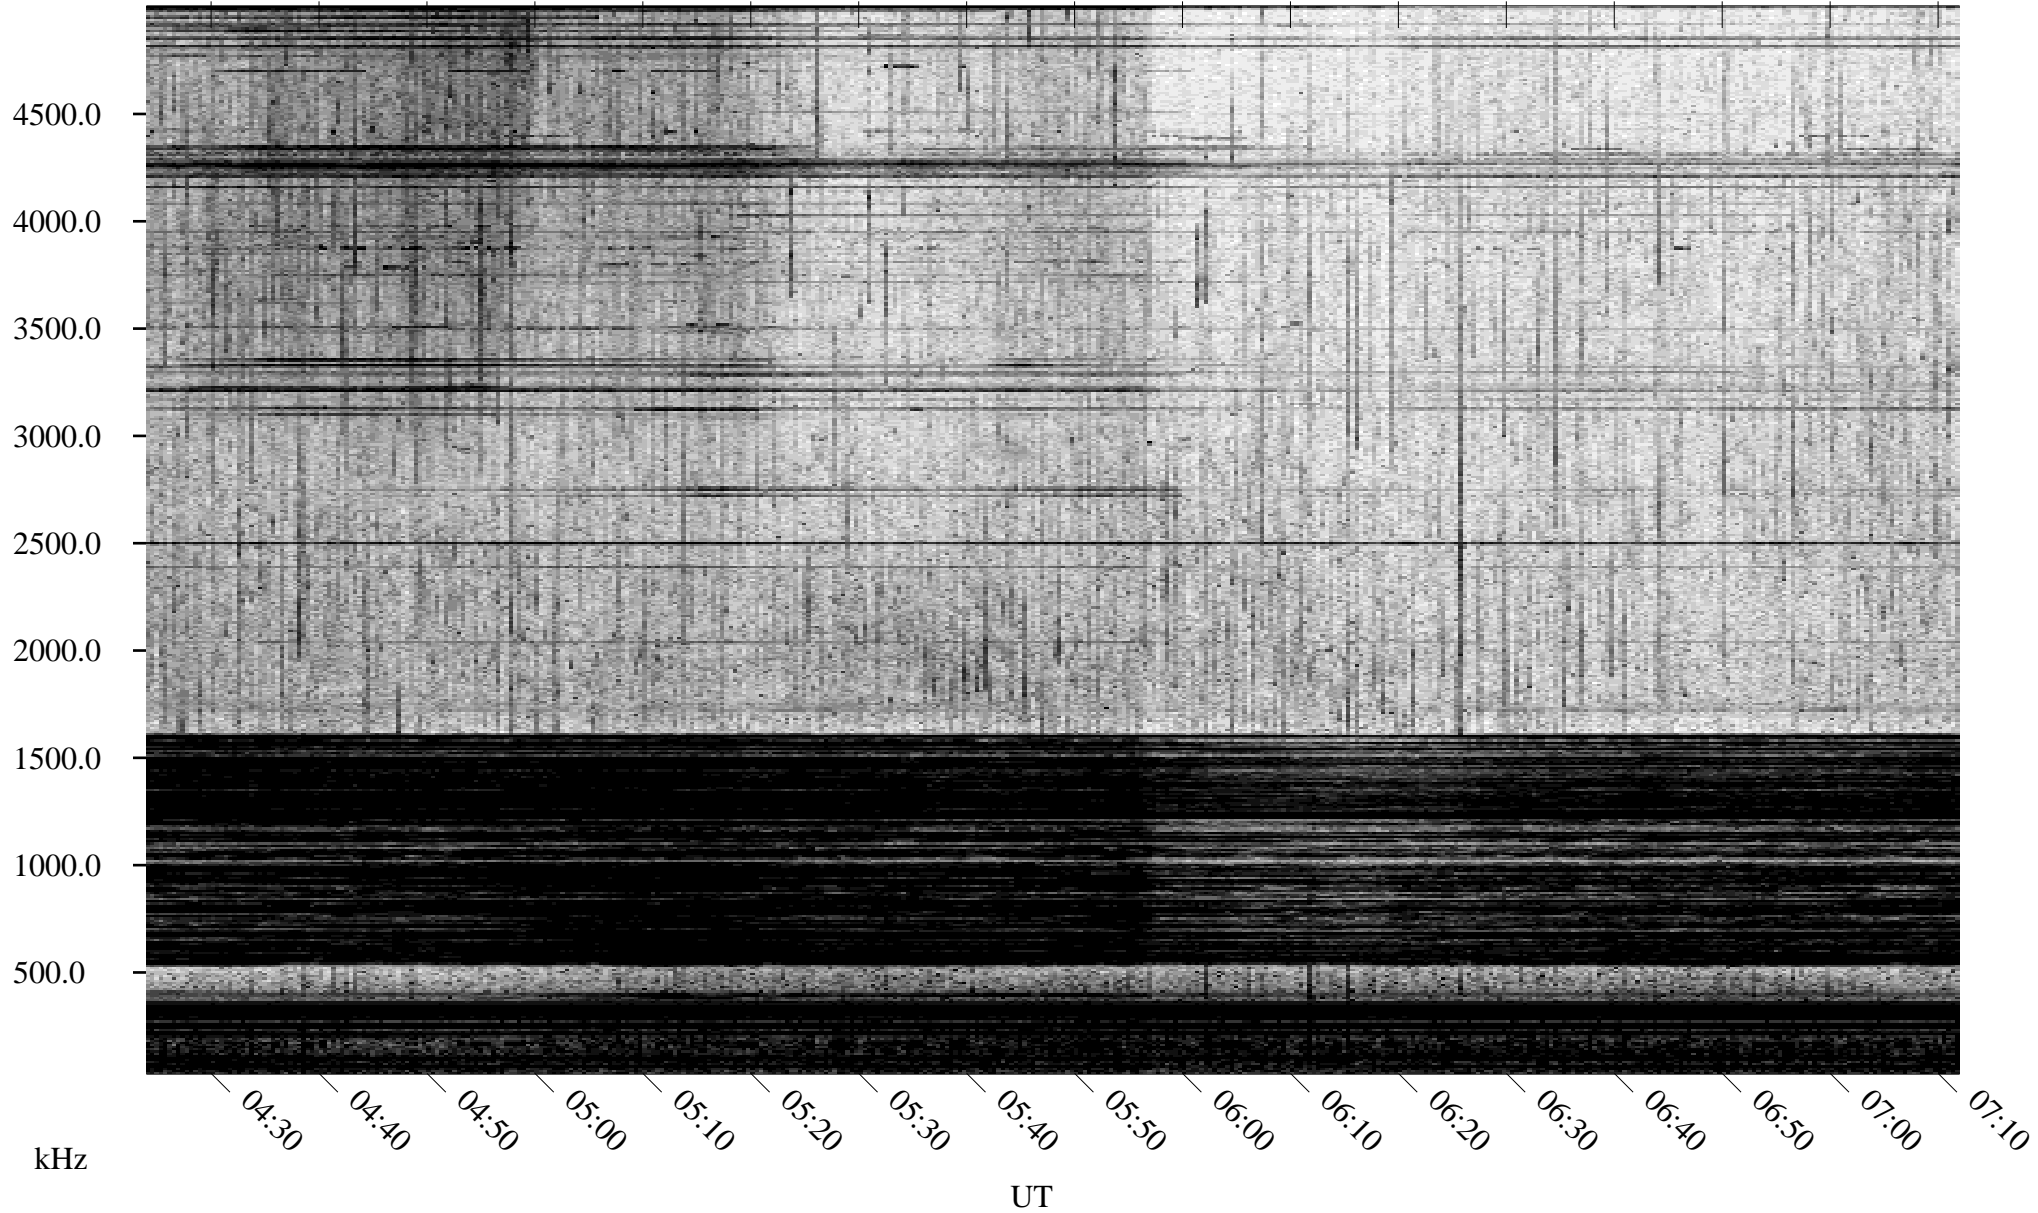

05/25/1996 Churchill, Manitoba

Linear Scale Black = 161 White = 15

ch96146l.r00m max_12

Page 1

05/25/1996 Churchill, Manitoba

Linear Scale Black = 161 White = 15

ch96146l.r00m max_12

Page 2

05/26/1996 Churchill, Manitoba

Linear Scale Black = 161 White = 15

ch96146l.r00m max_12

Page 3

05/26/1996 Churchill, Manitoba

Linear Scale Black = 161 White = 15

ch96146l.r00m max_12

Page 4

05/26/1996 Churchill, Manitoba

Linear Scale Black = 161 White = 15

ch96146l.r00m max_12

05/26/1996 Churchill, Manitoba

Linear Scale Black = 161 White = 15

ch96146l.r00m max_12

Page 6

05/26/1996 Churchill, Manitoba

Linear Scale Black = 161 White = 15

ch96146l.r00m max_12

Page 7

05/26/1996 Churchill, Manitoba

Linear Scale Black = 161 White = 15

ch96146l.r00m max_12

Page 8