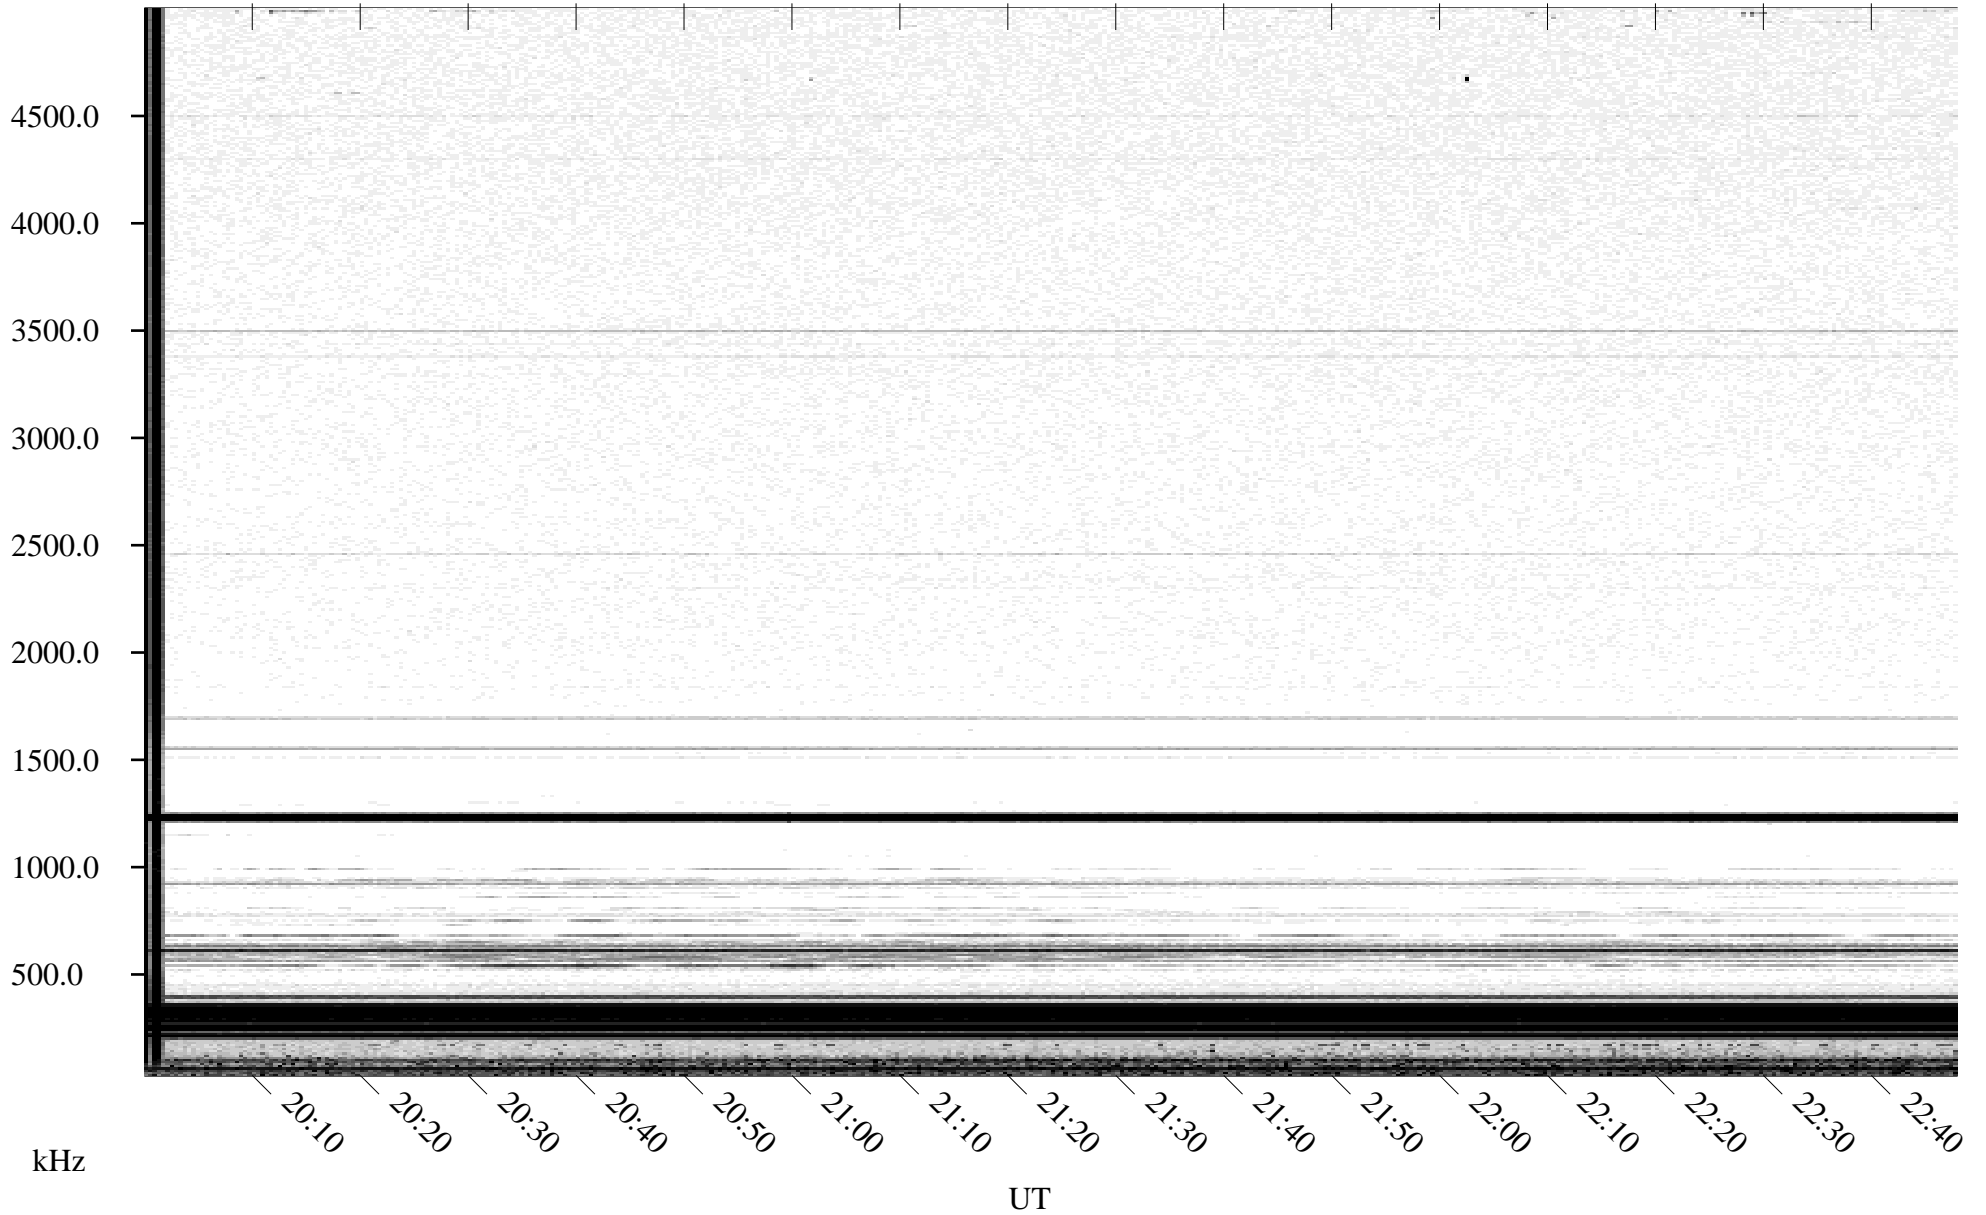

05/25/1996 Churchill, Manitoba

Linear Scale Black = 161 White = 15

ch96146l.r00m max_12

Page 1

05/25/1996 Churchill, Manitoba

Linear Scale Black = 161 White = 15

ch96146l.r00m max_12

Page 2

05/26/1996 Churchill, Manitoba

Linear Scale Black = 161 White = 15

ch96146l.r00m max_12

Page 3

05/26/1996 Churchill, Manitoba

Linear Scale Black = 161 White = 15

ch96146l.r00m max_12

Page 4

05/26/1996 Churchill, Manitoba

Linear Scale Black = 161 White = 15

ch96146l.r00m max_12

05/26/1996 Churchill, Manitoba

Linear Scale Black = 161 White = 15

ch96146l.r00m max_12

Page 6

05/26/1996 Churchill, Manitoba

Linear Scale Black = 161 White = 15

ch96146l.r00m max_12

Page 7

05/26/1996 Churchill, Manitoba

Linear Scale Black = 161 White = 15

ch96146l.r00m max_12

Page 8