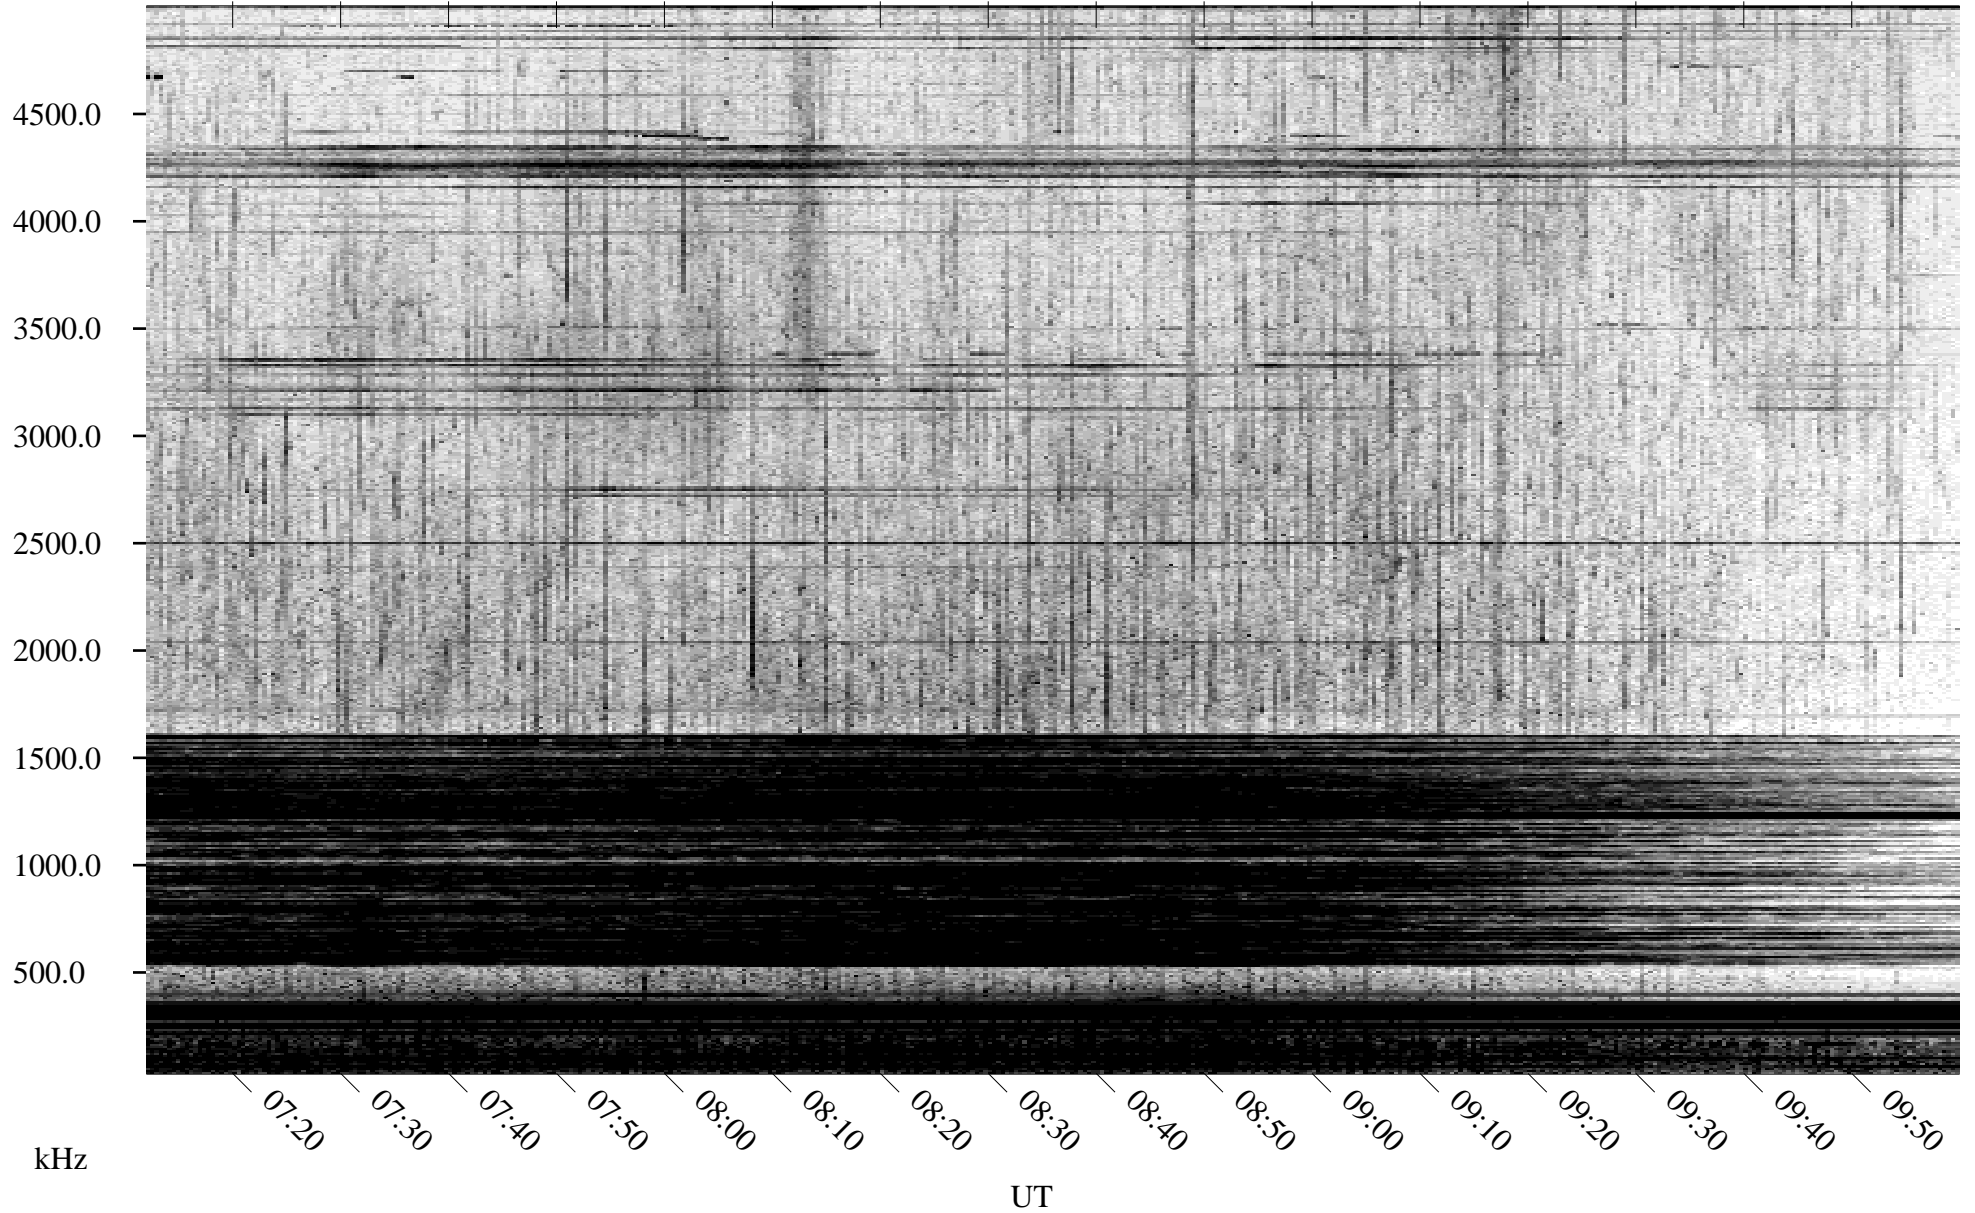

05/25/1996 Churchill, Manitoba

Linear Scale Black = 161 White = 15

ch96146l.r00m max_12

Page 1

05/25/1996 Churchill, Manitoba

Linear Scale Black = 161 White = 15

ch96146l.r00m max_12

Page 2

05/26/1996 Churchill, Manitoba

Linear Scale Black = 161 White = 15

ch96146l.r00m max_12

Page 3

05/26/1996 Churchill, Manitoba

Linear Scale Black = 161 White = 15

ch96146l.r00m max_12

Page 4

05/26/1996 Churchill, Manitoba

Linear Scale Black = 161 White = 15

ch96146l.r00m max_12

05/26/1996 Churchill, Manitoba

Linear Scale Black = 161 White = 15

ch96146l.r00m max_12

Page 6

05/26/1996 Churchill, Manitoba

Linear Scale Black = 161 White = 15

ch96146l.r00m max_12

Page 7

05/26/1996 Churchill, Manitoba

Linear Scale Black = 161 White = 15

ch96146l.r00m max_12

Page 8