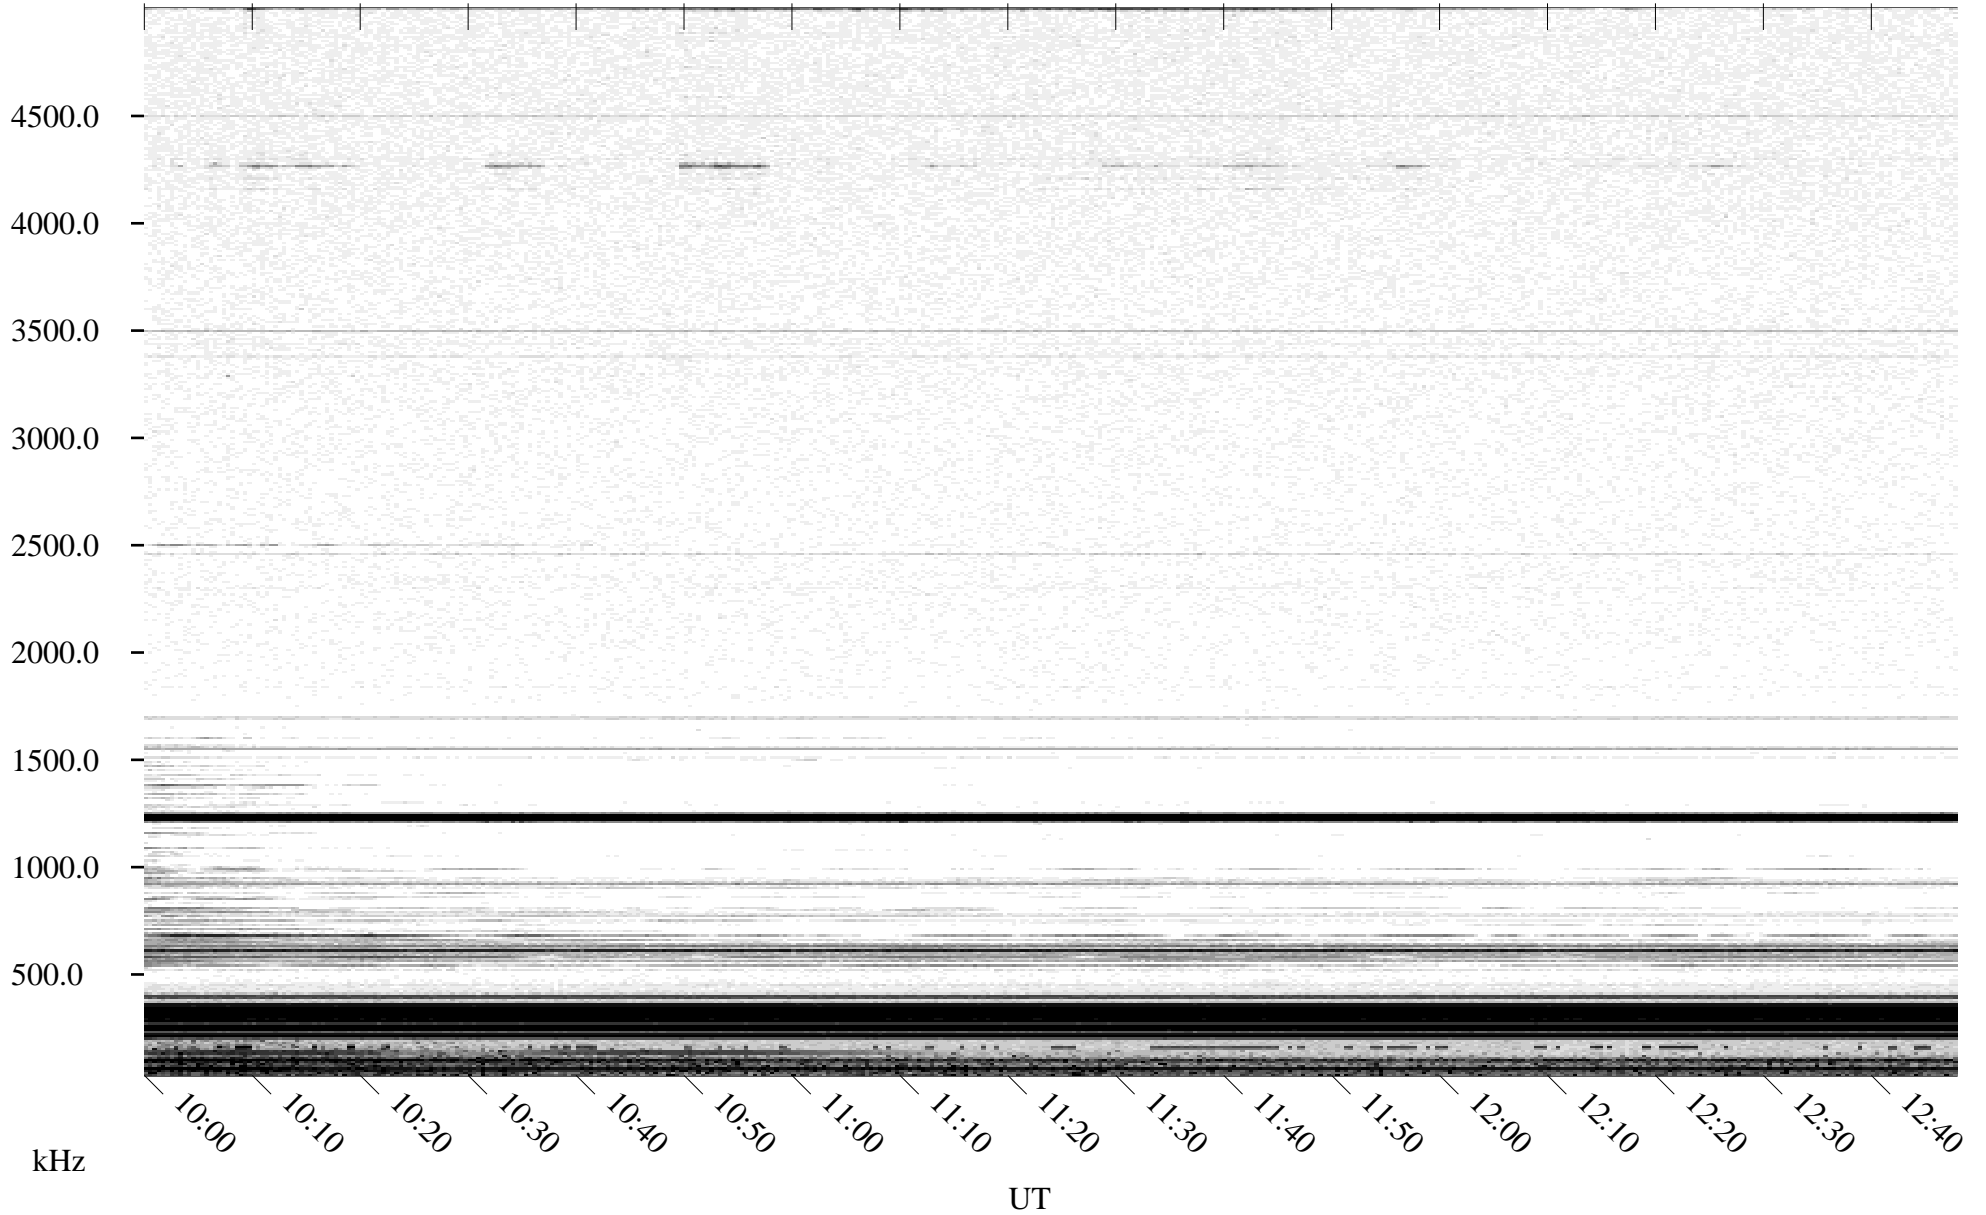

05/26/1996 Churchill, Manitoba

Linear Scale Black = 161 White = 15

ch96147l.r00m max_12

Page 1

05/26/1996 Churchill, Manitoba

Linear Scale Black = 161 White = 15

ch96147l.r00m max_12

Page 2

05/27/1996 Churchill, Manitoba

Linear Scale Black = 161 White = 15

ch96147l.r00m max_12

Page 3

05/27/1996 Churchill, Manitoba

Linear Scale Black = 161 White = 15

ch96147l.r00m max_12

Page 4

05/27/1996 Churchill, Manitoba

Linear Scale Black = 161 White = 15

ch96147l.r00m max_12

Page 5

05/27/1996 Churchill, Manitoba

Linear Scale Black = 161 White = 15

ch96147l.r00m max_12

Page 6

05/27/1996 Churchill, Manitoba

Linear Scale Black = 161 White = 15

ch96147l.r00m max_12

Page 7

05/27/1996 Churchill, Manitoba

Linear Scale Black = 161 White = 15

ch96147l.r00m max_12

Page 8