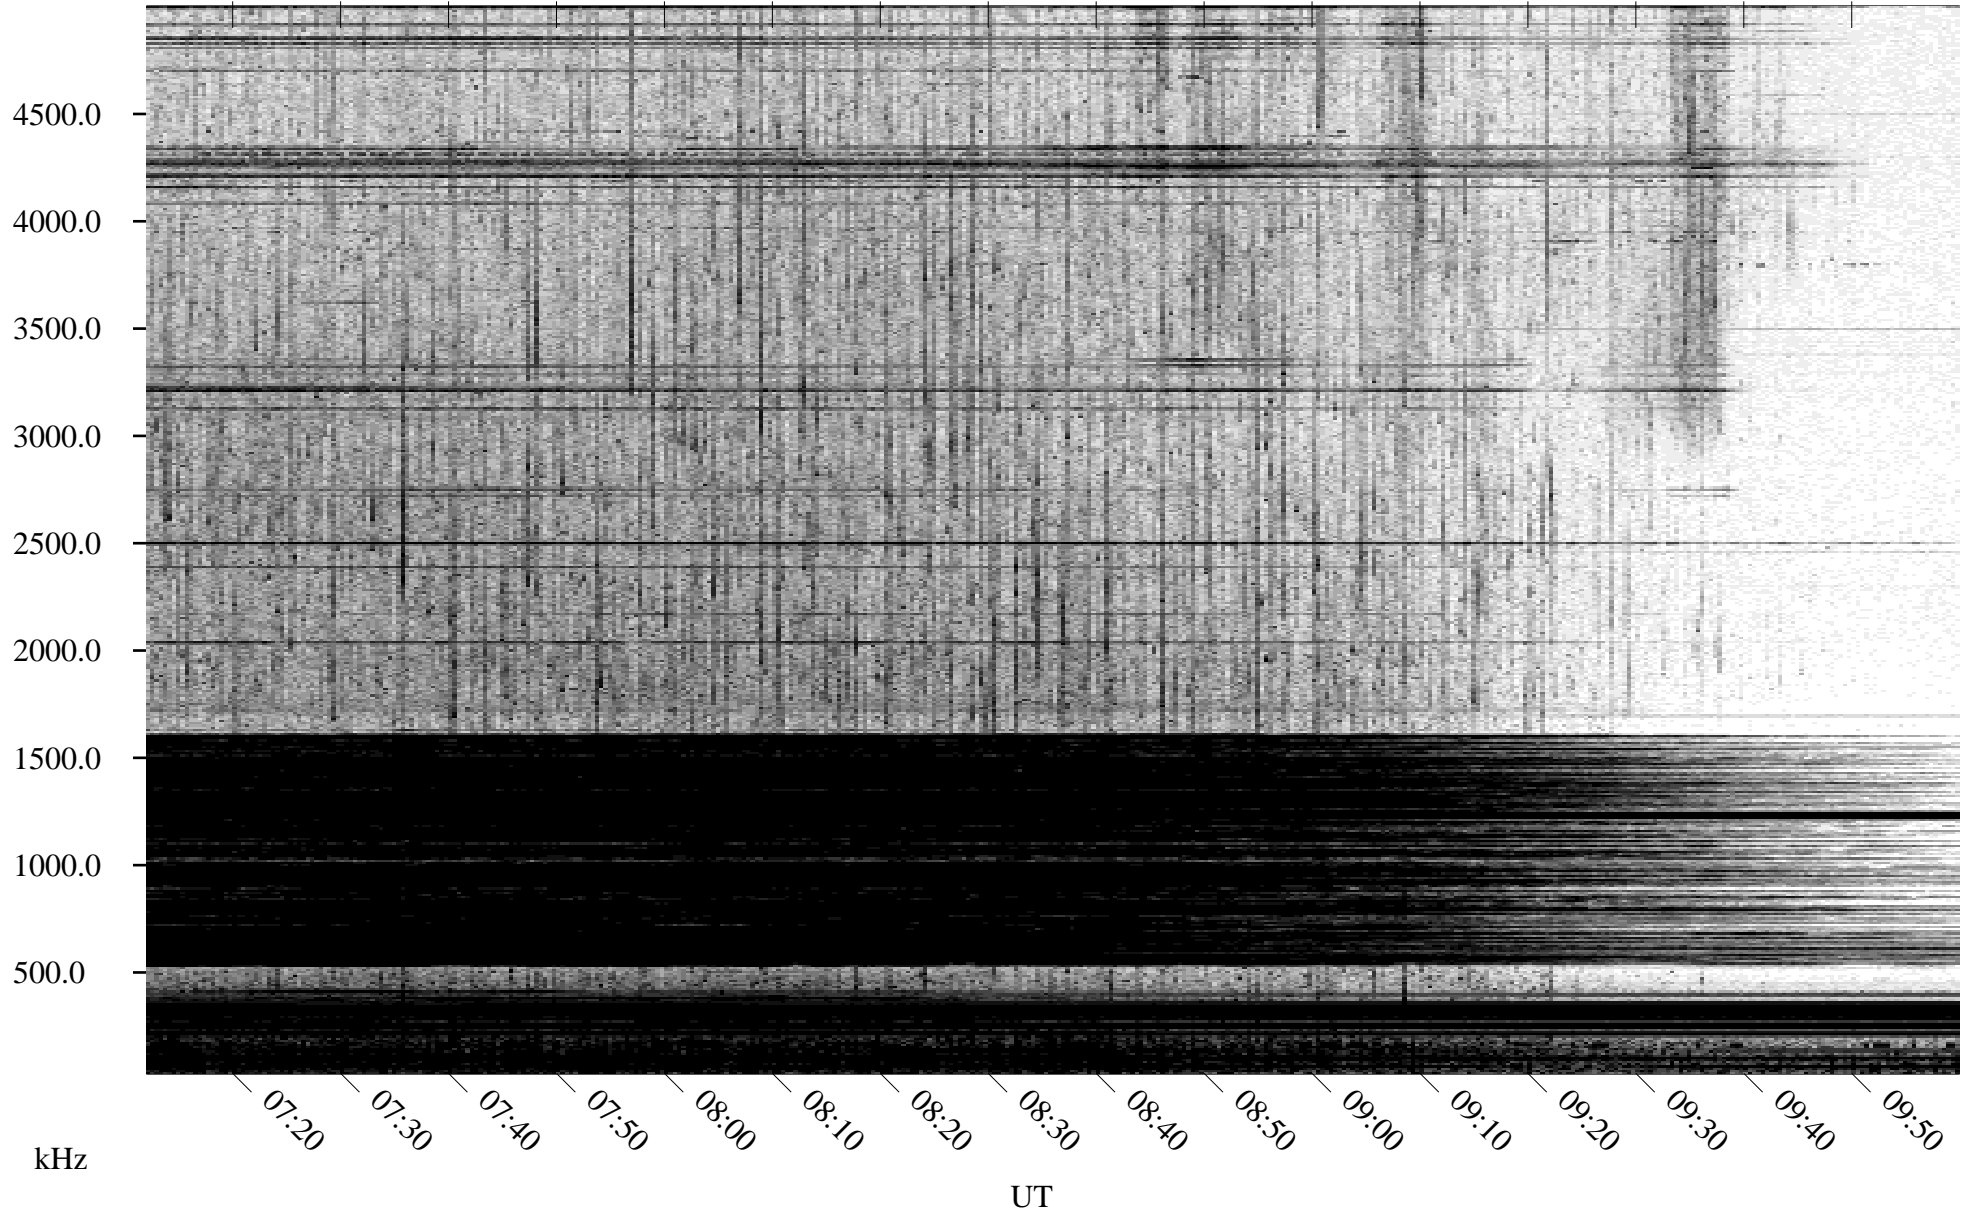

05/26/1996 Churchill, Manitoba

Linear Scale Black = 161 White = 15

ch96147l.r00m max_12

Page 1

05/26/1996 Churchill, Manitoba

Linear Scale Black = 161 White = 15

ch96147l.r00m max_12

Page 2

05/27/1996 Churchill, Manitoba

Linear Scale Black = 161 White = 15

ch96147l.r00m max_12

Page 3

05/27/1996 Churchill, Manitoba

Linear Scale Black = 161 White = 15

ch96147l.r00m max_12

Page 4

05/27/1996 Churchill, Manitoba

Linear Scale Black = 161 White = 15

ch96147l.r00m max_12

Page 5

05/27/1996 Churchill, Manitoba

Linear Scale Black = 161 White = 15

ch96147l.r00m max_12

Page 6

05/27/1996 Churchill, Manitoba

Linear Scale Black = 161 White = 15

ch96147l.r00m max_12

Page 7

05/27/1996 Churchill, Manitoba

Linear Scale Black = 161 White = 15

ch96147l.r00m max_12

Page 8