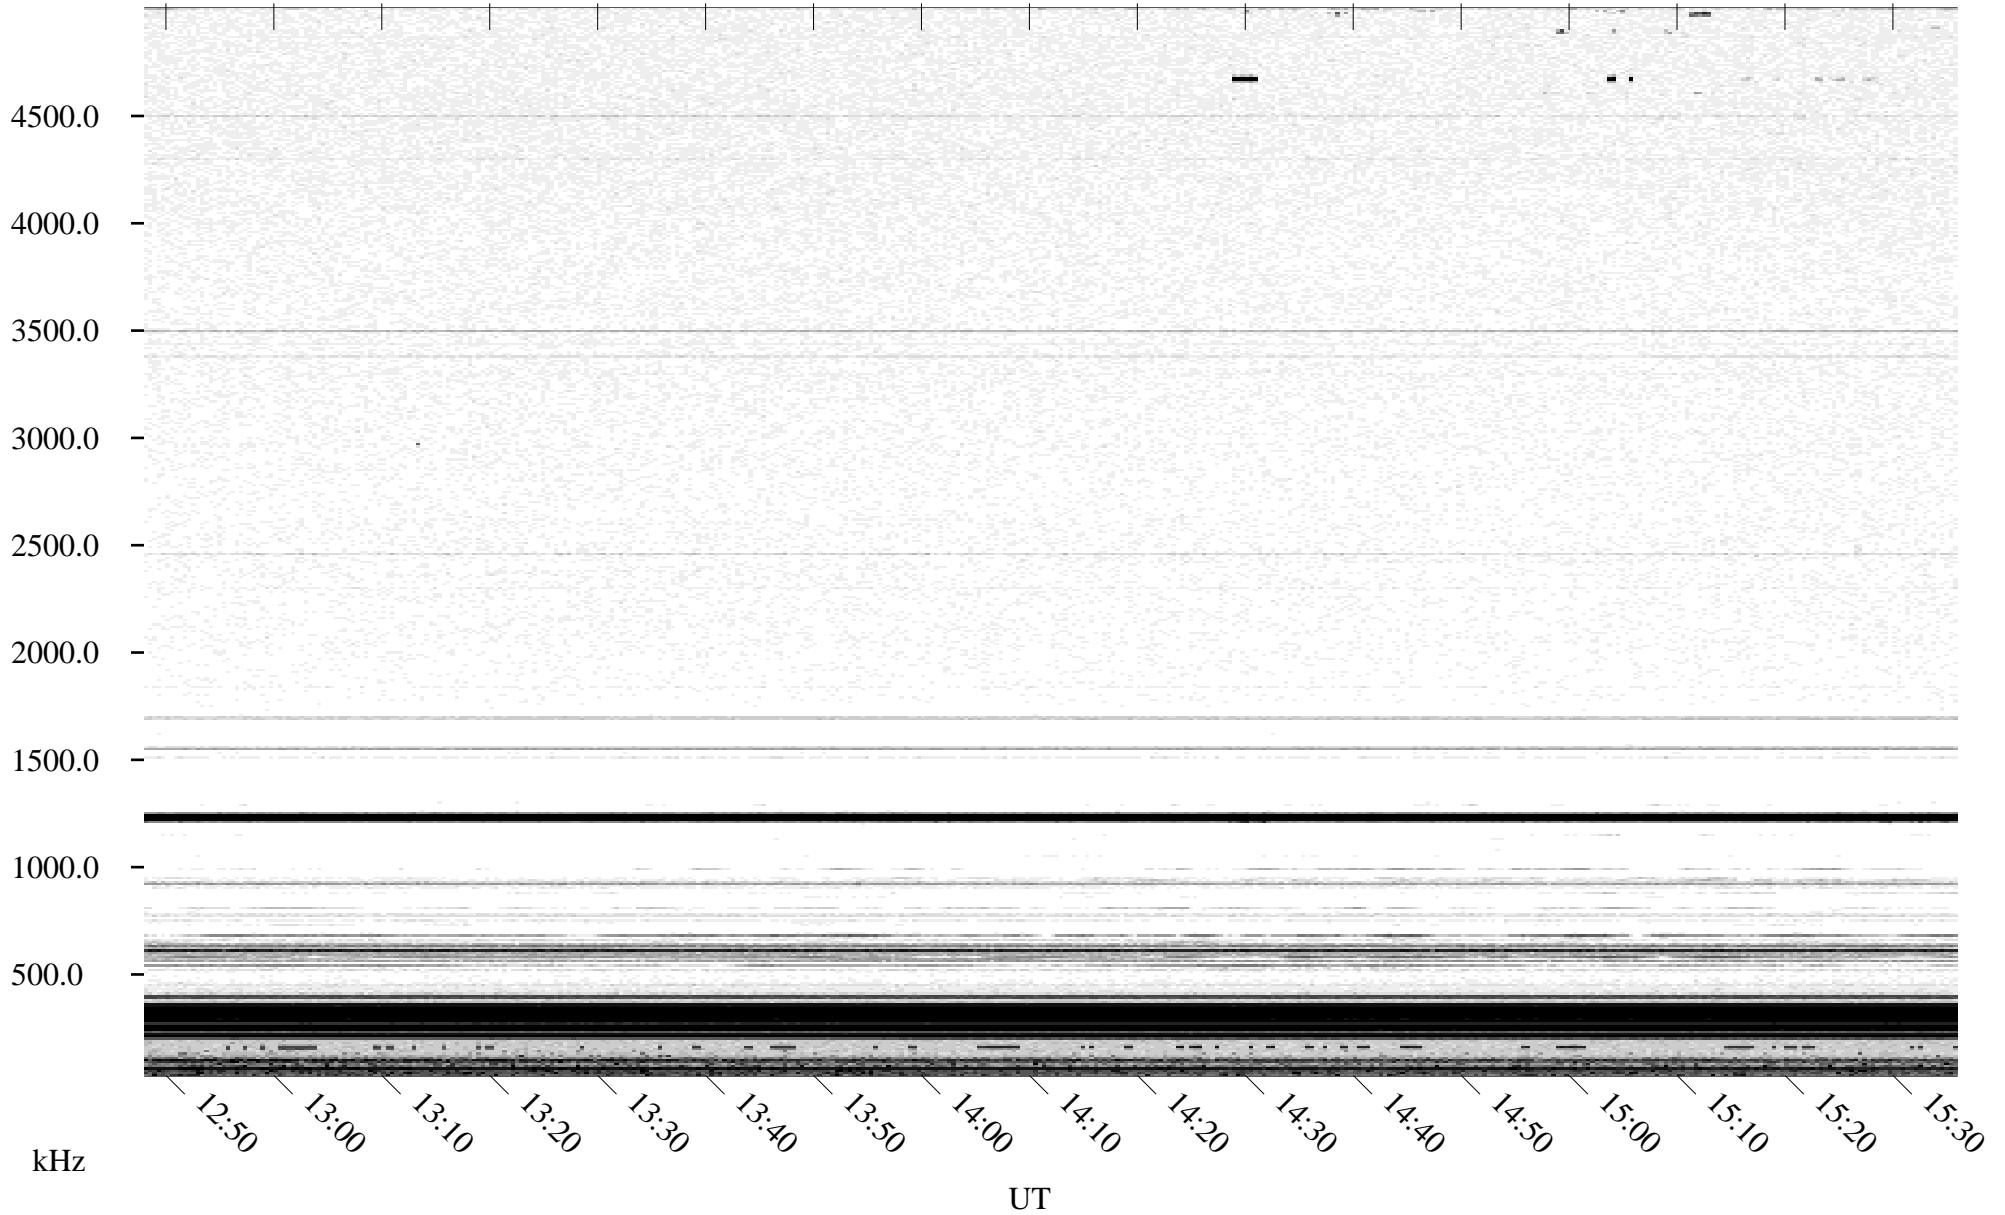

05/26/1996 Churchill, Manitoba

Linear Scale Black = 161 White = 15

ch96147l.r00m max_12

Page 1

05/26/1996 Churchill, Manitoba

Linear Scale Black = 161 White = 15

ch96147l.r00m max_12

Page 2

05/27/1996 Churchill, Manitoba

Linear Scale Black = 161 White = 15

ch96147l.r00m max_12

Page 3

05/27/1996 Churchill, Manitoba

Linear Scale Black = 161 White = 15

ch96147l.r00m max_12

Page 4

05/27/1996 Churchill, Manitoba

Linear Scale Black = 161 White = 15

ch96147l.r00m max_12

Page 5

05/27/1996 Churchill, Manitoba

Linear Scale Black = 161 White = 15

ch96147l.r00m max_12

Page 6

05/27/1996 Churchill, Manitoba

Linear Scale Black = 161 White = 15

ch96147l.r00m max_12

Page 7

05/27/1996 Churchill, Manitoba

Linear Scale Black = 161 White = 15

ch96147l.r00m max_12

Page 8