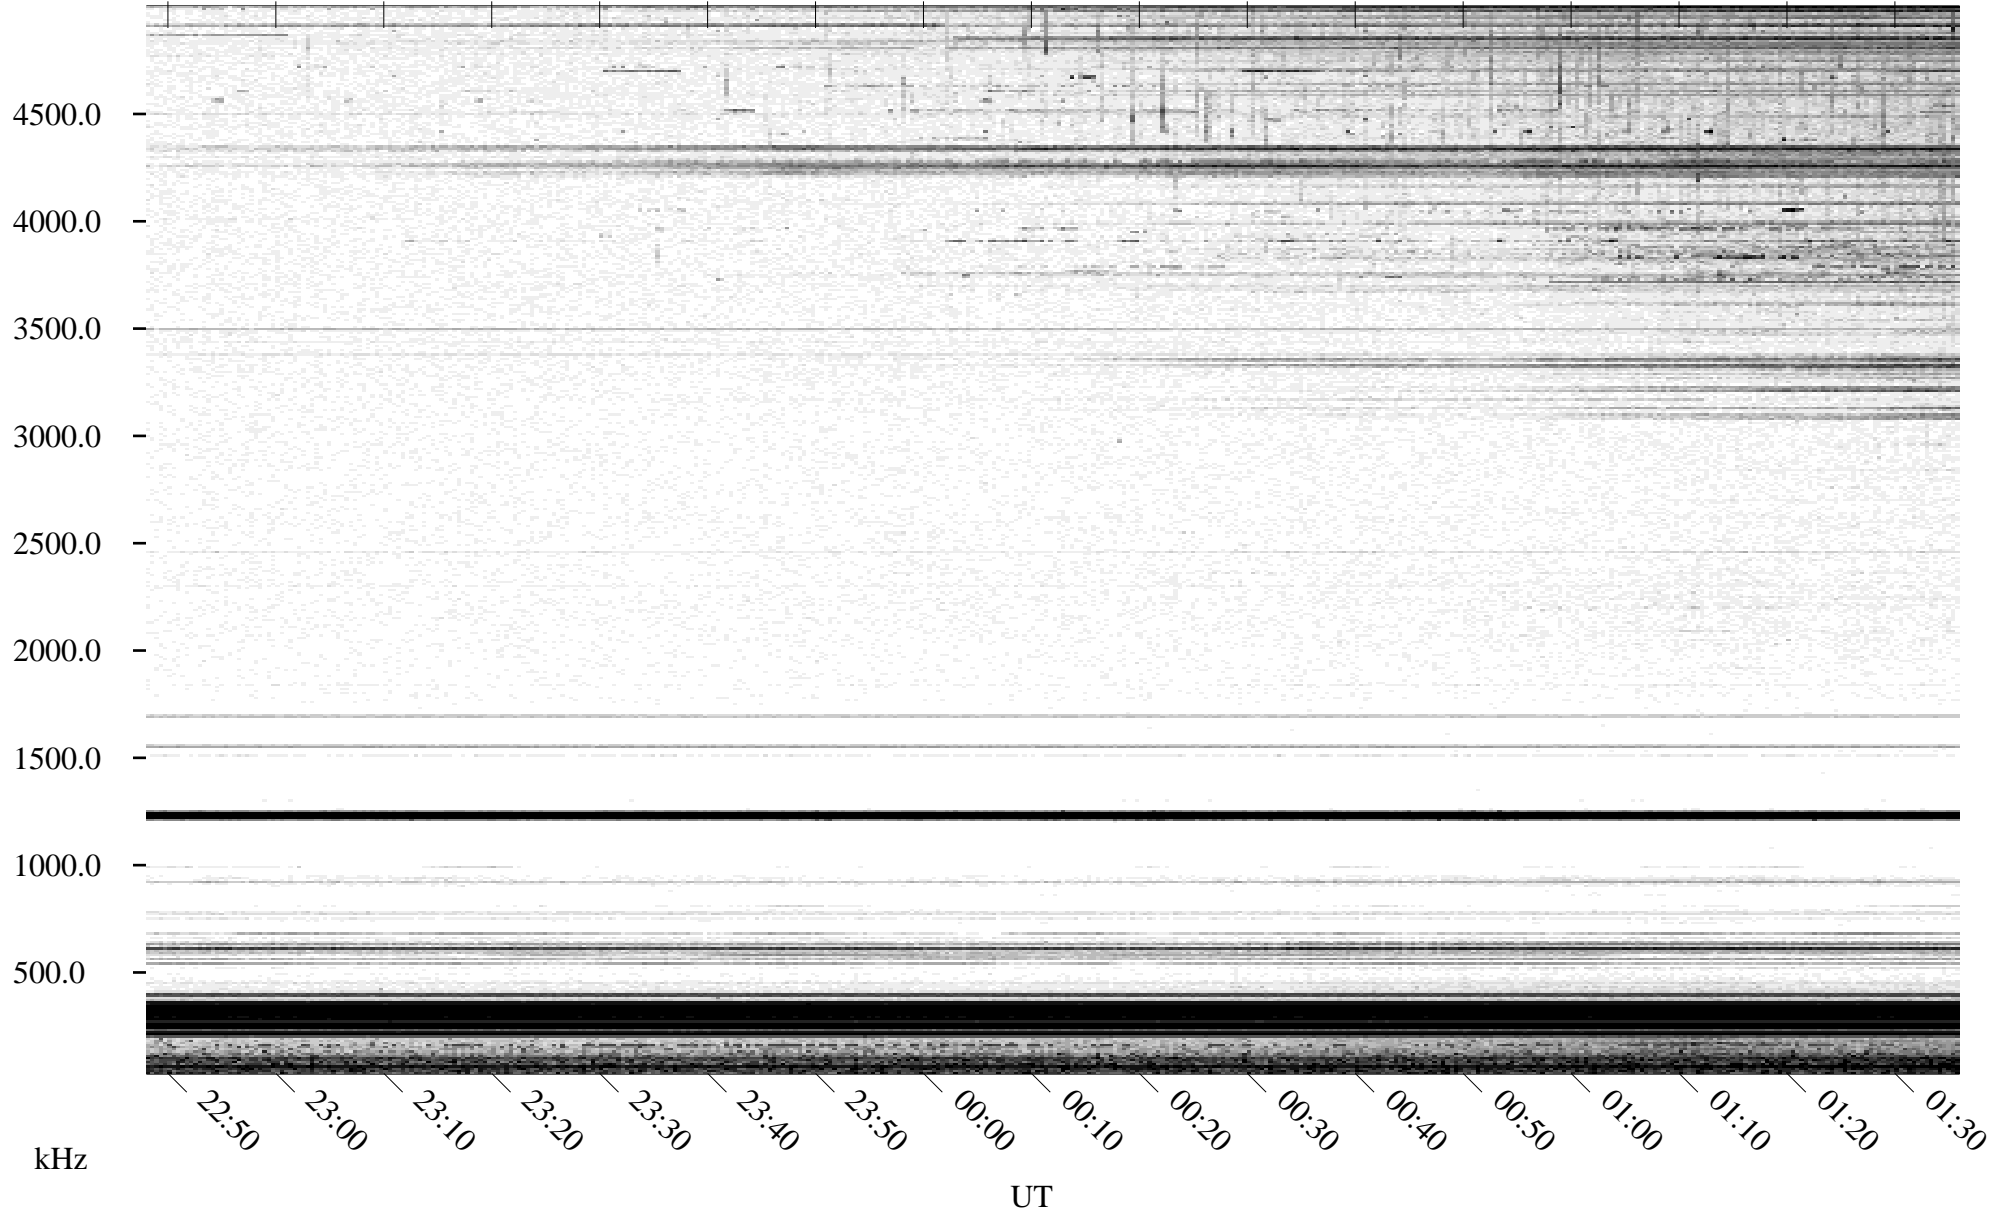

05/26/1996 Churchill, Manitoba

Linear Scale Black = 161 White = 15

ch96147l.r00m max_12

Page 1

05/26/1996 Churchill, Manitoba

Linear Scale Black = 161 White = 15

ch96147l.r00m max_12

Page 2

05/27/1996 Churchill, Manitoba

Linear Scale Black = 161 White = 15

ch96147l.r00m max_12

Page 3

05/27/1996 Churchill, Manitoba

Linear Scale Black = 161 White = 15

ch96147l.r00m max_12

Page 4

05/27/1996 Churchill, Manitoba

Linear Scale Black = 161 White = 15

ch96147l.r00m max_12

Page 5

05/27/1996 Churchill, Manitoba

Linear Scale Black = 161 White = 15

ch96147l.r00m max_12

Page 6

05/27/1996 Churchill, Manitoba

Linear Scale Black = 161 White = 15

ch96147l.r00m max_12

Page 7

05/27/1996 Churchill, Manitoba

Linear Scale Black = 161 White = 15

ch96147l.r00m max_12

Page 8