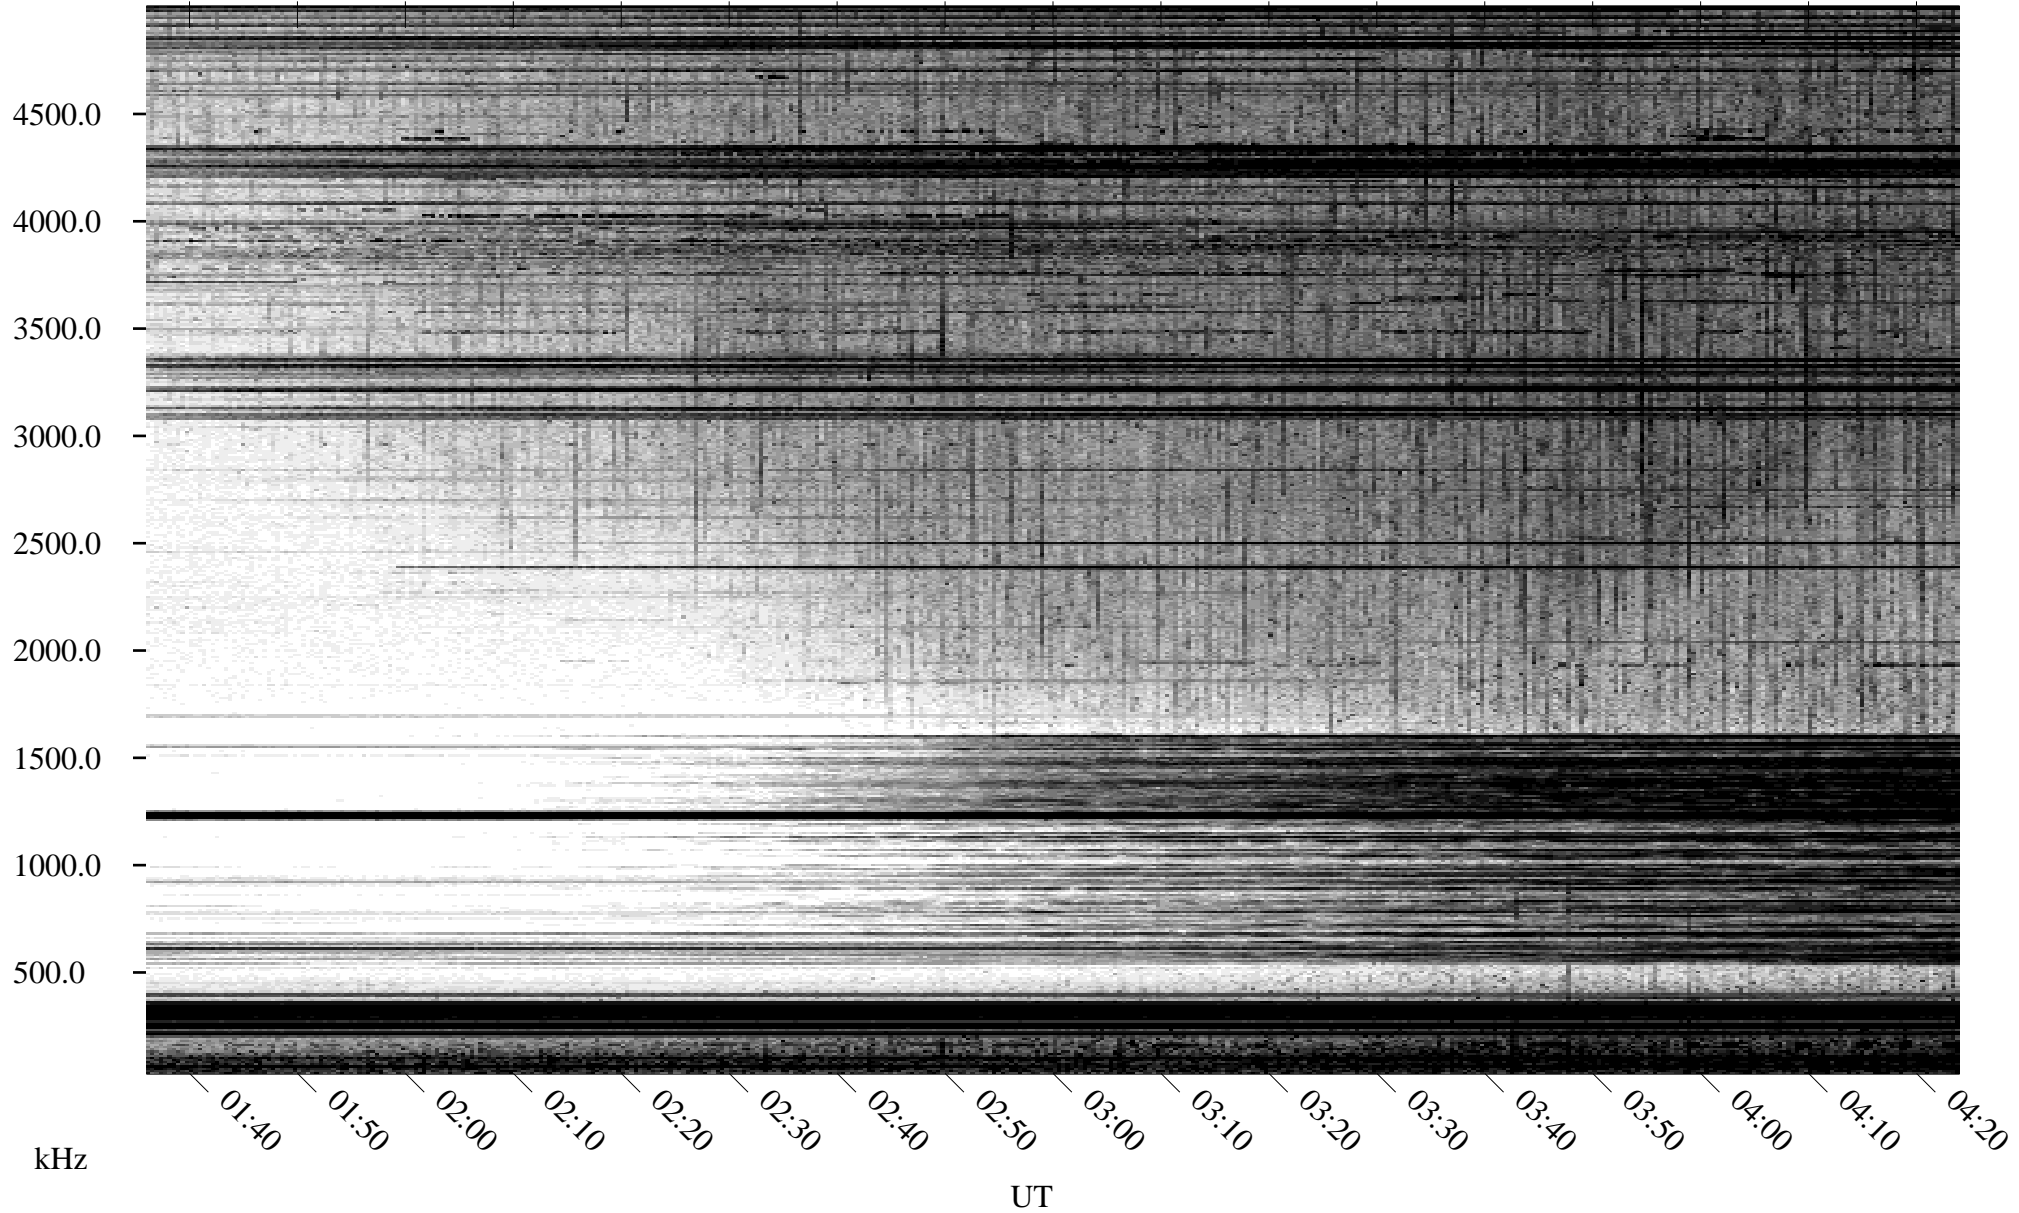

05/26/1996 Churchill, Manitoba

Linear Scale Black = 161 White = 15

ch96147l.r00m max_12

Page 1

05/26/1996 Churchill, Manitoba

Linear Scale Black = 161 White = 15

ch96147l.r00m max_12

Page 2

05/27/1996 Churchill, Manitoba

Linear Scale Black = 161 White = 15

ch96147l.r00m max_12

Page 3

05/27/1996 Churchill, Manitoba

Linear Scale Black = 161 White = 15

ch96147l.r00m max_12

Page 4

05/27/1996 Churchill, Manitoba

Linear Scale Black = 161 White = 15

ch96147l.r00m max_12

Page 5

05/27/1996 Churchill, Manitoba

Linear Scale Black = 161 White = 15

ch96147l.r00m max_12

Page 6

05/27/1996 Churchill, Manitoba

Linear Scale Black = 161 White = 15

ch96147l.r00m max_12

Page 7

05/27/1996 Churchill, Manitoba

Linear Scale Black = 161 White = 15

ch96147l.r00m max_12

Page 8