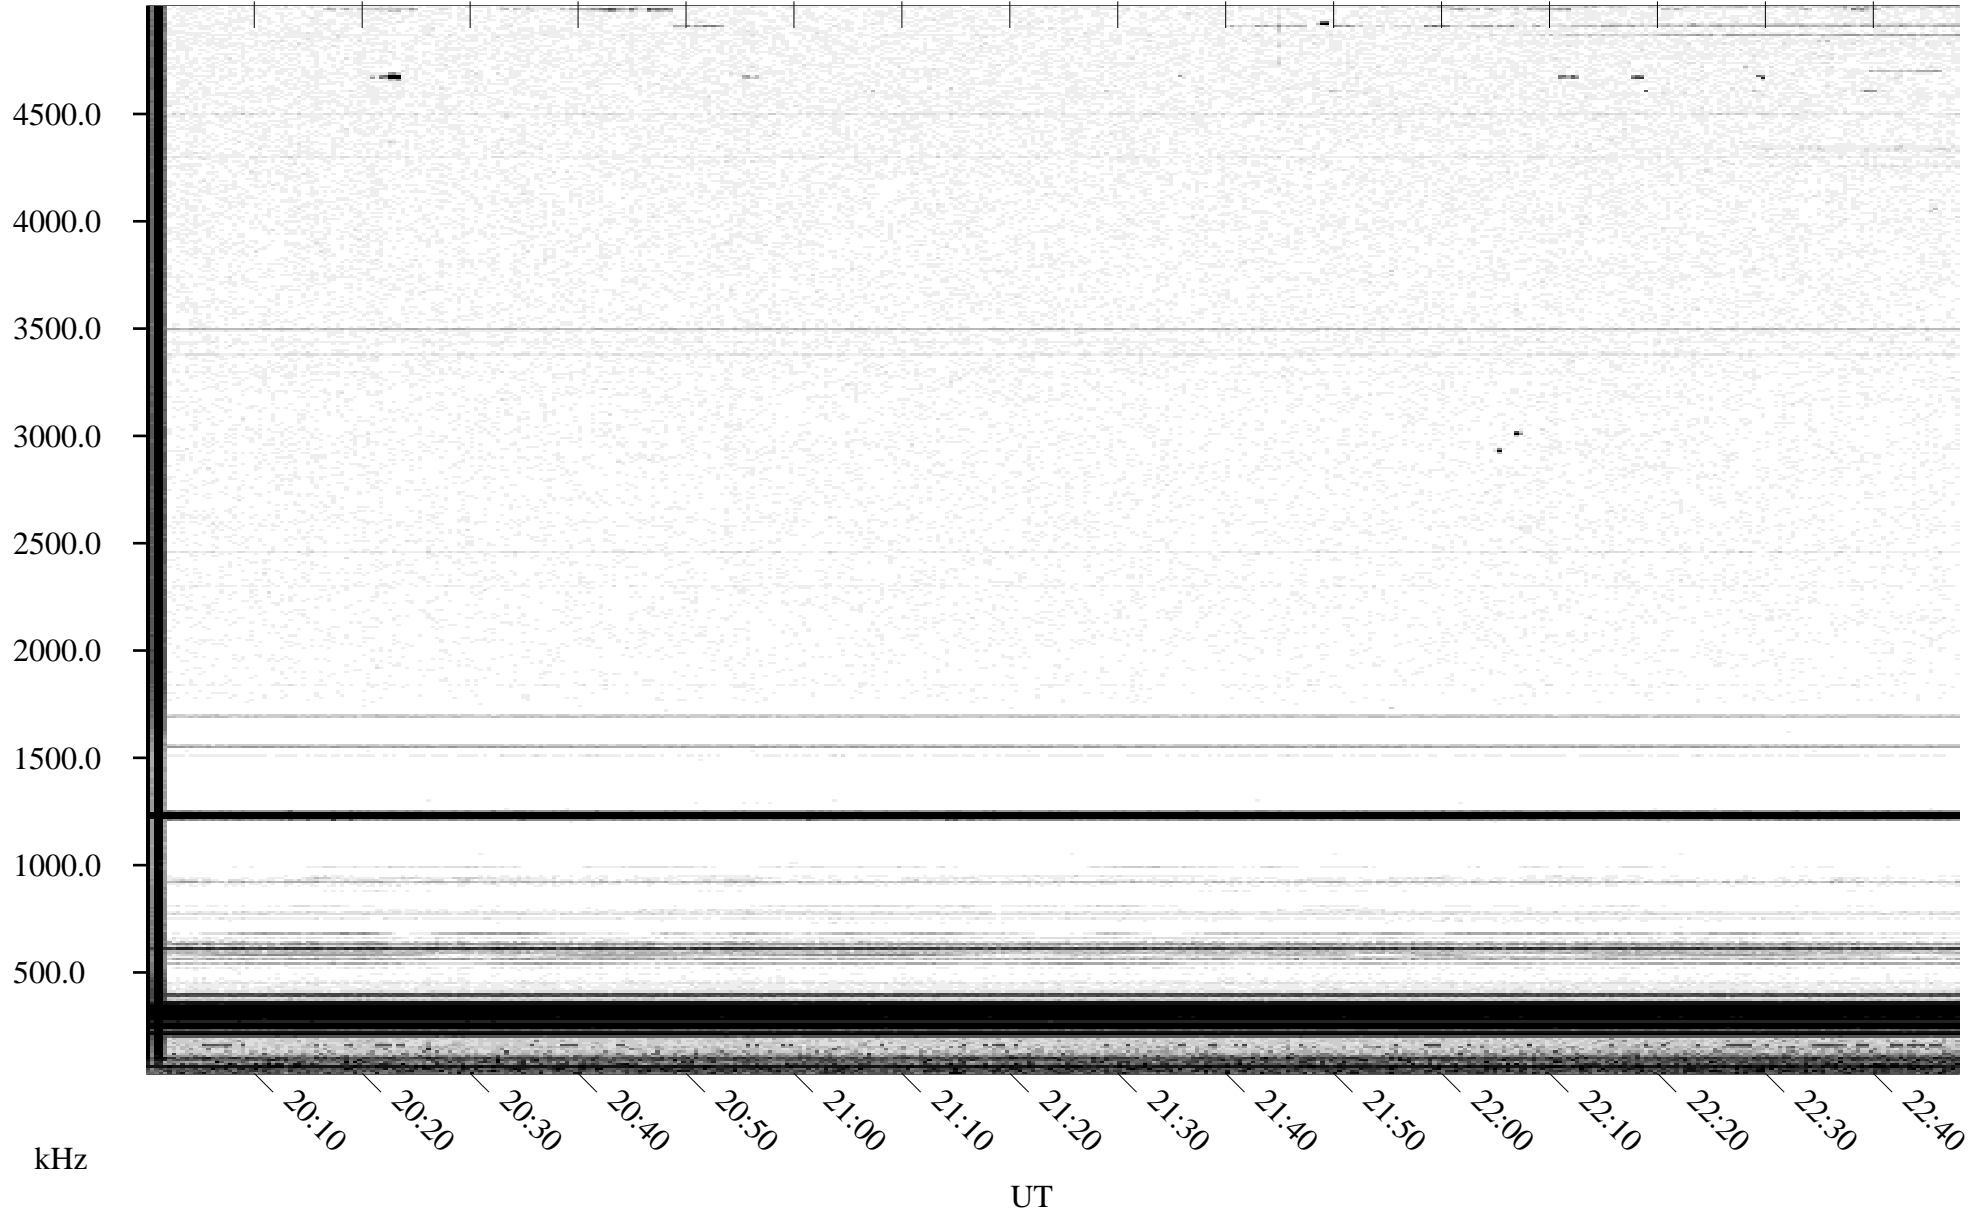

05/26/1996 Churchill, Manitoba

Linear Scale Black = 161 White = 15

ch96147l.r00m max_12

Page 1

05/26/1996 Churchill, Manitoba

Linear Scale Black = 161 White = 15

ch96147l.r00m max_12

Page 2

05/27/1996 Churchill, Manitoba

Linear Scale Black = 161 White = 15

ch96147l.r00m max_12

Page 3

05/27/1996 Churchill, Manitoba

Linear Scale Black = 161 White = 15

ch96147l.r00m max_12

Page 4

05/27/1996 Churchill, Manitoba

Linear Scale Black = 161 White = 15

ch96147l.r00m max_12

Page 5

05/27/1996 Churchill, Manitoba

Linear Scale Black = 161 White = 15

ch96147l.r00m max_12

Page 6

05/27/1996 Churchill, Manitoba

Linear Scale Black = 161 White = 15

ch96147l.r00m max_12

Page 7

05/27/1996 Churchill, Manitoba

Linear Scale Black = 161 White = 15

ch96147l.r00m max_12

Page 8