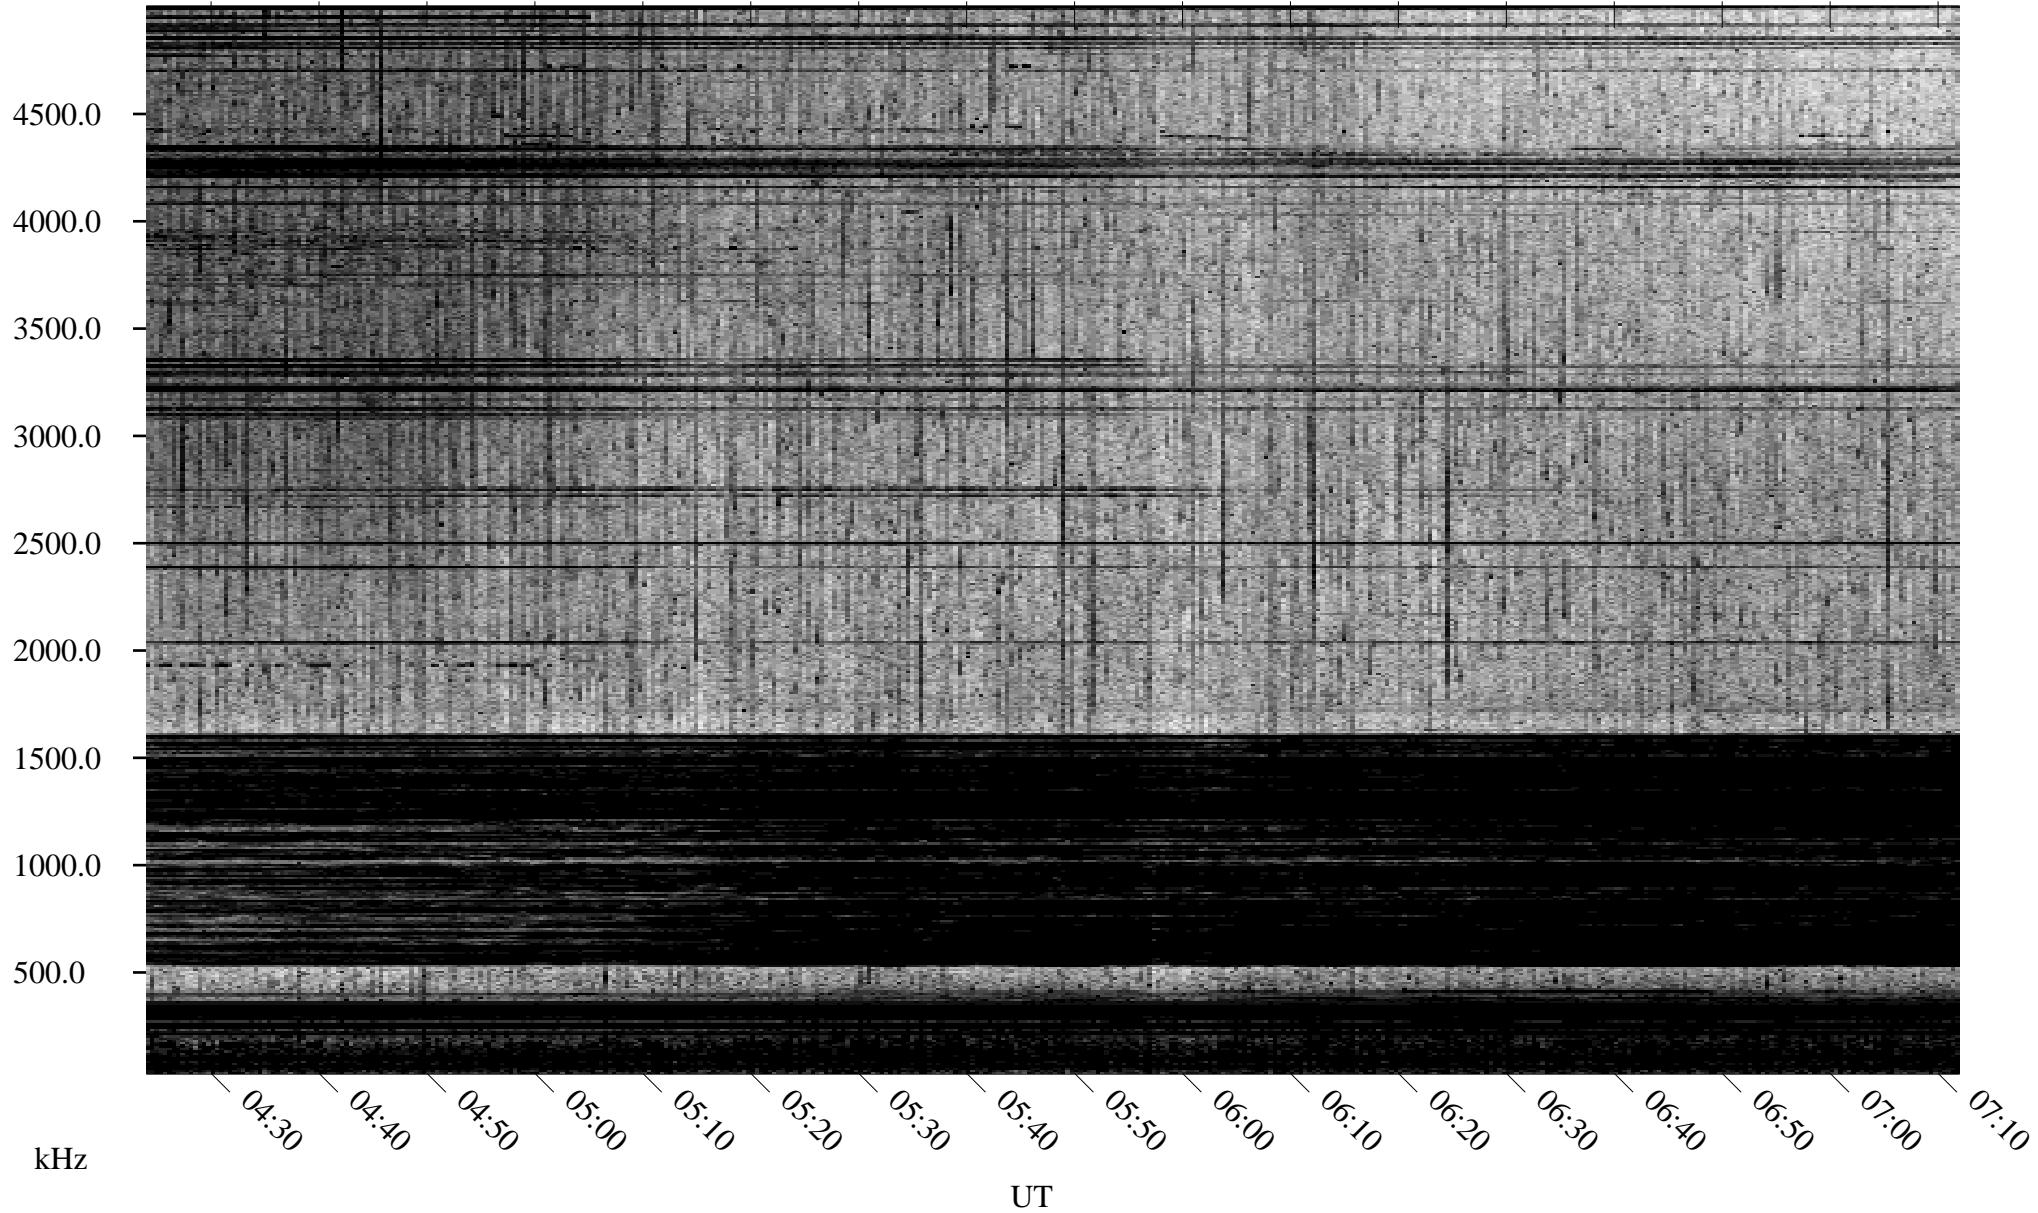

05/26/1996 Churchill, Manitoba

Linear Scale Black = 161 White = 15

ch96147l.r00m max_12

Page 1

05/26/1996 Churchill, Manitoba

Linear Scale Black = 161 White = 15

ch96147l.r00m max_12

Page 2

05/27/1996 Churchill, Manitoba

Linear Scale Black = 161 White = 15

ch96147l.r00m max_12

Page 3

05/27/1996 Churchill, Manitoba

Linear Scale Black = 161 White = 15

ch96147l.r00m max_12

Page 4

05/27/1996 Churchill, Manitoba

Linear Scale Black = 161 White = 15

ch96147l.r00m max_12

Page 5

05/27/1996 Churchill, Manitoba

Linear Scale Black = 161 White = 15

ch96147l.r00m max_12

Page 6

05/27/1996 Churchill, Manitoba

Linear Scale Black = 161 White = 15

ch96147l.r00m max_12

Page 7

05/27/1996 Churchill, Manitoba

Linear Scale Black = 161 White = 15

ch96147l.r00m max_12

Page 8