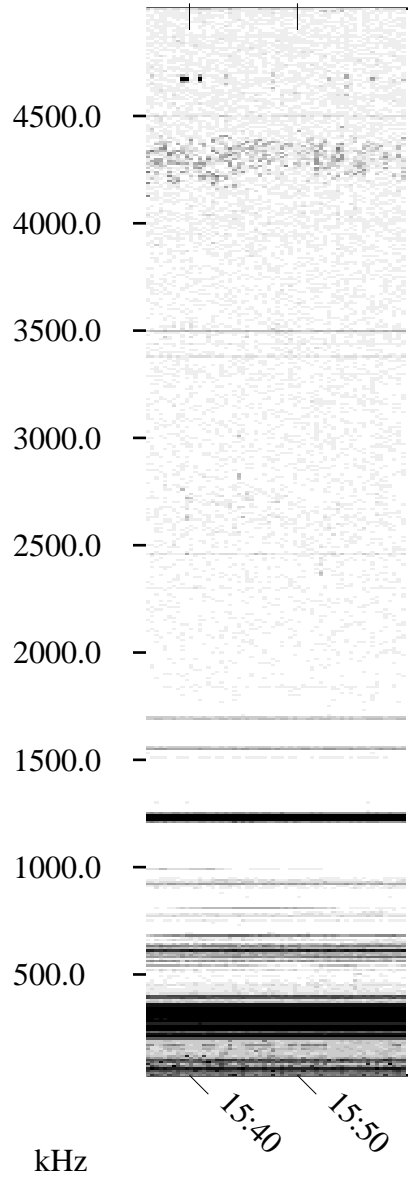

05/27/1996 Churchill, Manitoba

Linear Scale Black = 161 White = 15

ch96148l.r00m max_12

Page 1

05/27/1996 Churchill, Manitoba

Linear Scale Black = 161 White = 15

ch96148l.r00m max_12

Page 2

05/28/1996 Churchill, Manitoba

Linear Scale Black = 161 White = 15

ch96148l.r00m max_12

Page 3

05/28/1996 Churchill, Manitoba

Linear Scale Black = 161 White = 15

ch96148l.r00m max_12

Page 4

05/28/1996 Churchill, Manitoba

Linear Scale Black = 161 White = 15

ch96148l.r00m max_12

Page 5

05/28/1996 Churchill, Manitoba

Linear Scale Black = 161 White = 15

ch96148l.r00m max_12

Page 6

05/28/1996 Churchill, Manitoba

Linear Scale Black = 161 White = 15

ch96148l.r00m max_12

Page 7

05/28/1996 Churchill, Manitoba

Linear Scale Black = 161 White = 15

ch96148l.r00m max_12

UT