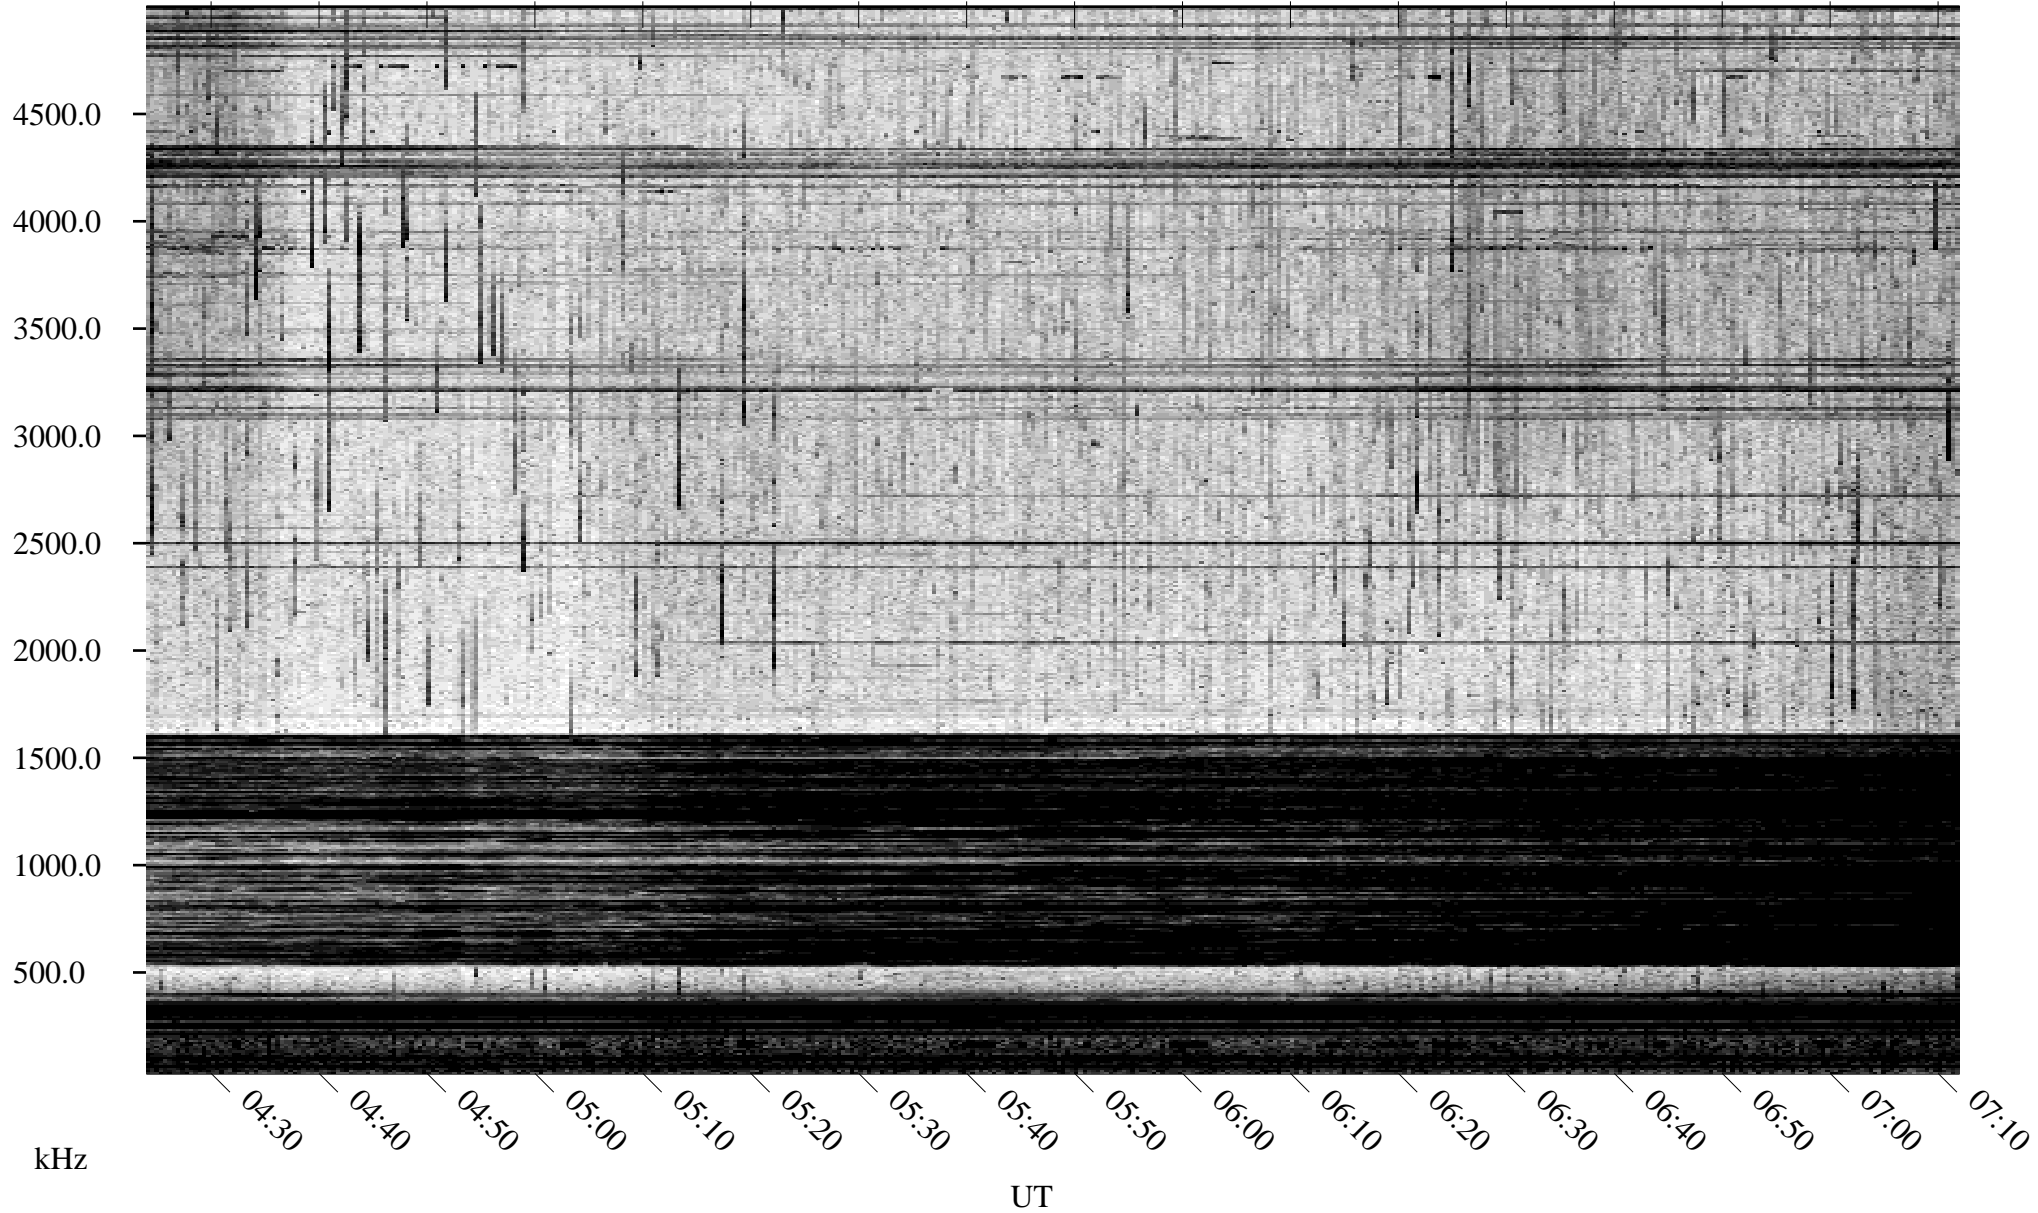

05/27/1996 Churchill, Manitoba

Linear Scale Black = 161 White = 15

ch96148l.r00m max_12

Page 1

05/27/1996 Churchill, Manitoba

Linear Scale Black = 161 White = 15

ch96148l.r00m max_12

Page 2

05/28/1996 Churchill, Manitoba

Linear Scale Black = 161 White = 15

ch96148l.r00m max_12

Page 3

05/28/1996 Churchill, Manitoba

Linear Scale Black = 161 White = 15

ch96148l.r00m max_12

Page 4

05/28/1996 Churchill, Manitoba

Linear Scale Black = 161 White = 15

ch96148l.r00m max_12

Page 5

05/28/1996 Churchill, Manitoba

Linear Scale Black = 161 White = 15

ch96148l.r00m max_12

Page 6

05/28/1996 Churchill, Manitoba

Linear Scale Black = 161 White = 15

ch96148l.r00m max_12

Page 7

05/28/1996 Churchill, Manitoba

Linear Scale Black = 161 White = 15

ch96148l.r00m max_12

UT