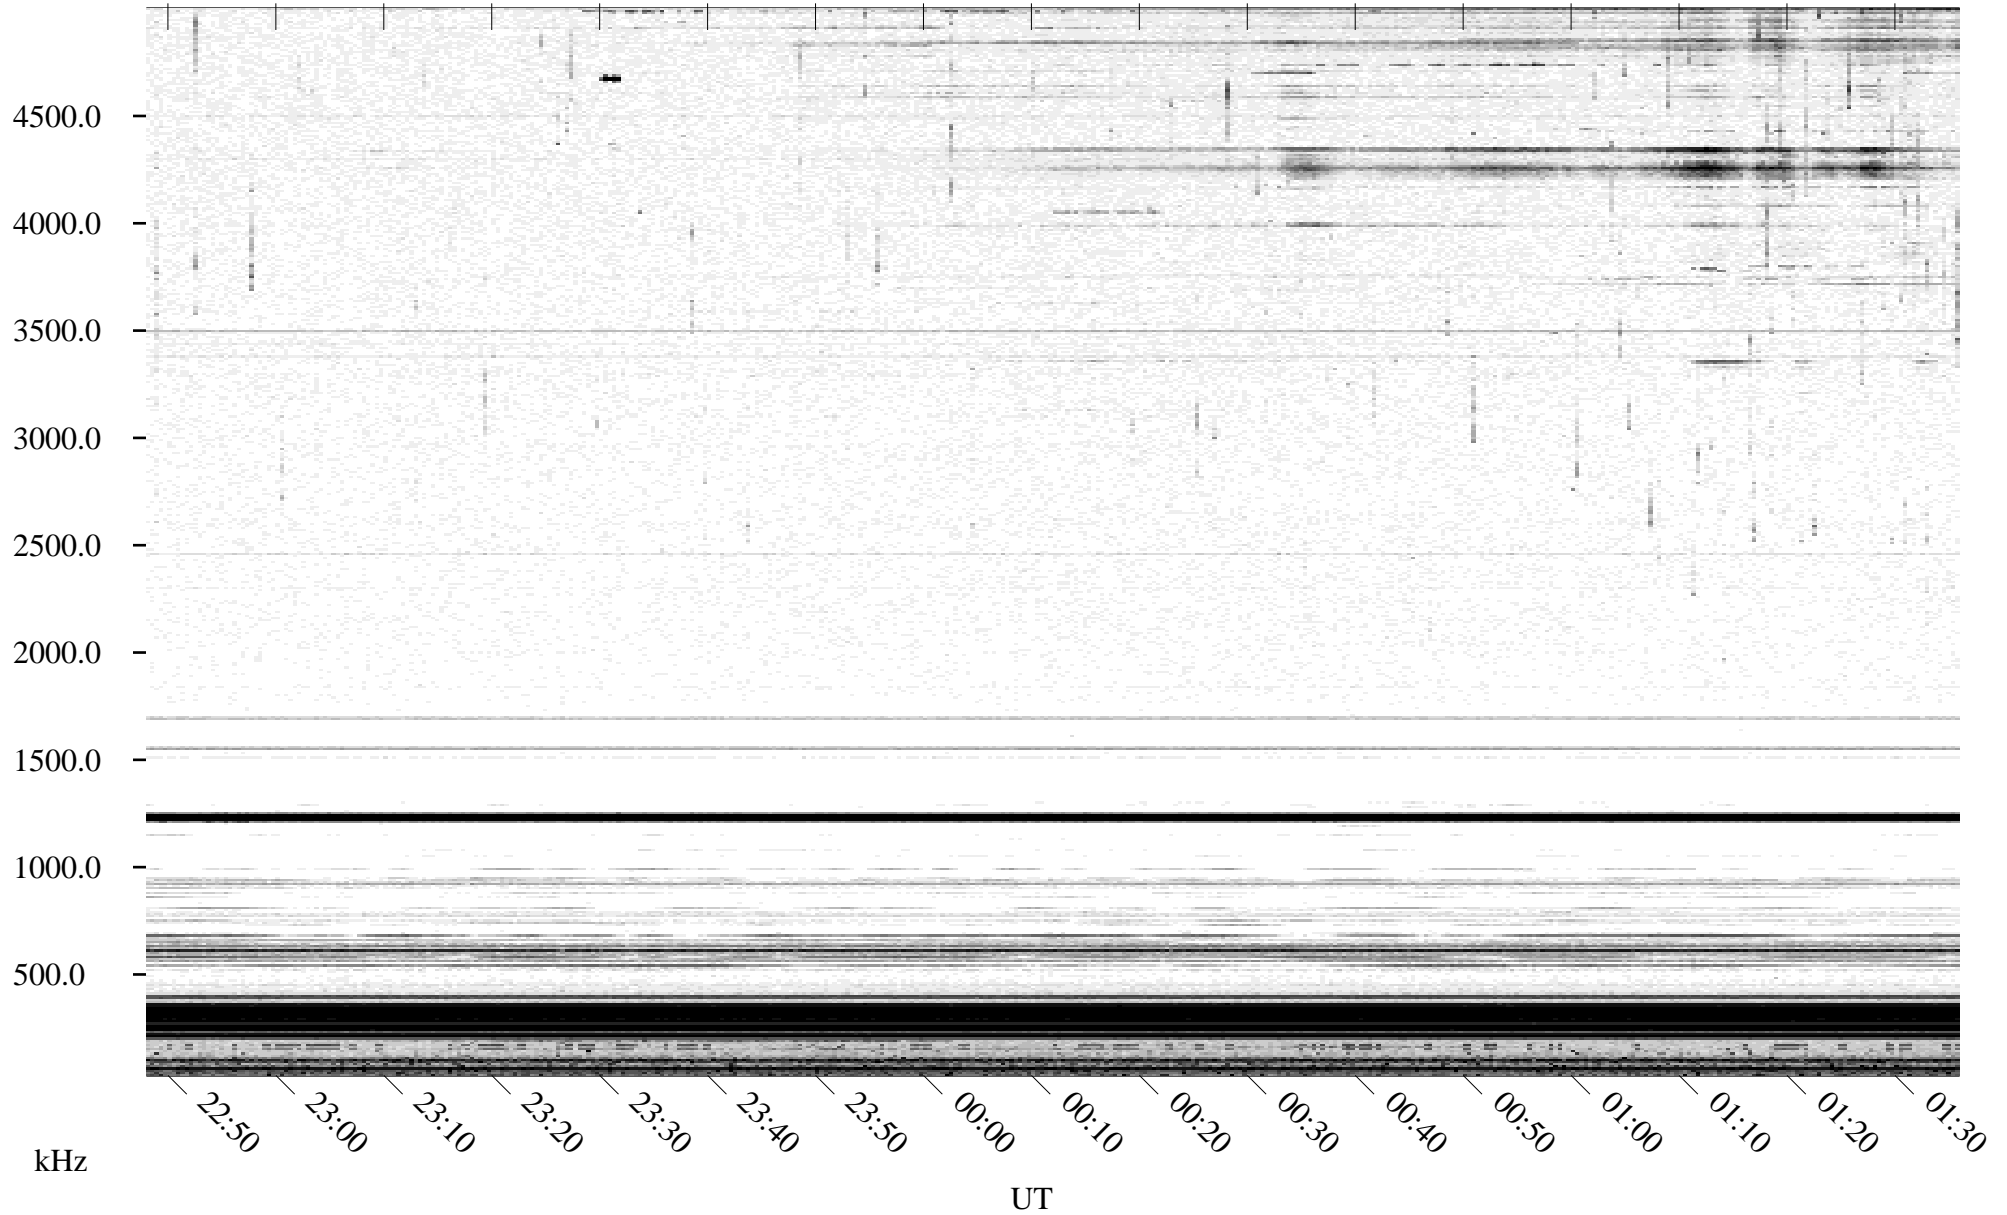

05/27/1996 Churchill, Manitoba

Linear Scale Black = 161 White = 15

ch96148l.r00m max_12

Page 1

05/27/1996 Churchill, Manitoba

Linear Scale Black = 161 White = 15

ch96148l.r00m max_12

Page 2

05/28/1996 Churchill, Manitoba

Linear Scale Black = 161 White = 15

ch96148l.r00m max_12

Page 3

05/28/1996 Churchill, Manitoba

Linear Scale Black = 161 White = 15

ch96148l.r00m max_12

Page 4

05/28/1996 Churchill, Manitoba

Linear Scale Black = 161 White = 15

ch96148l.r00m max_12

Page 5

05/28/1996 Churchill, Manitoba

Linear Scale Black = 161 White = 15

ch96148l.r00m max_12

Page 6

05/28/1996 Churchill, Manitoba

Linear Scale Black = 161 White = 15

ch96148l.r00m max_12

Page 7

05/28/1996 Churchill, Manitoba

Linear Scale Black = 161 White = 15

ch96148l.r00m max_12

UT