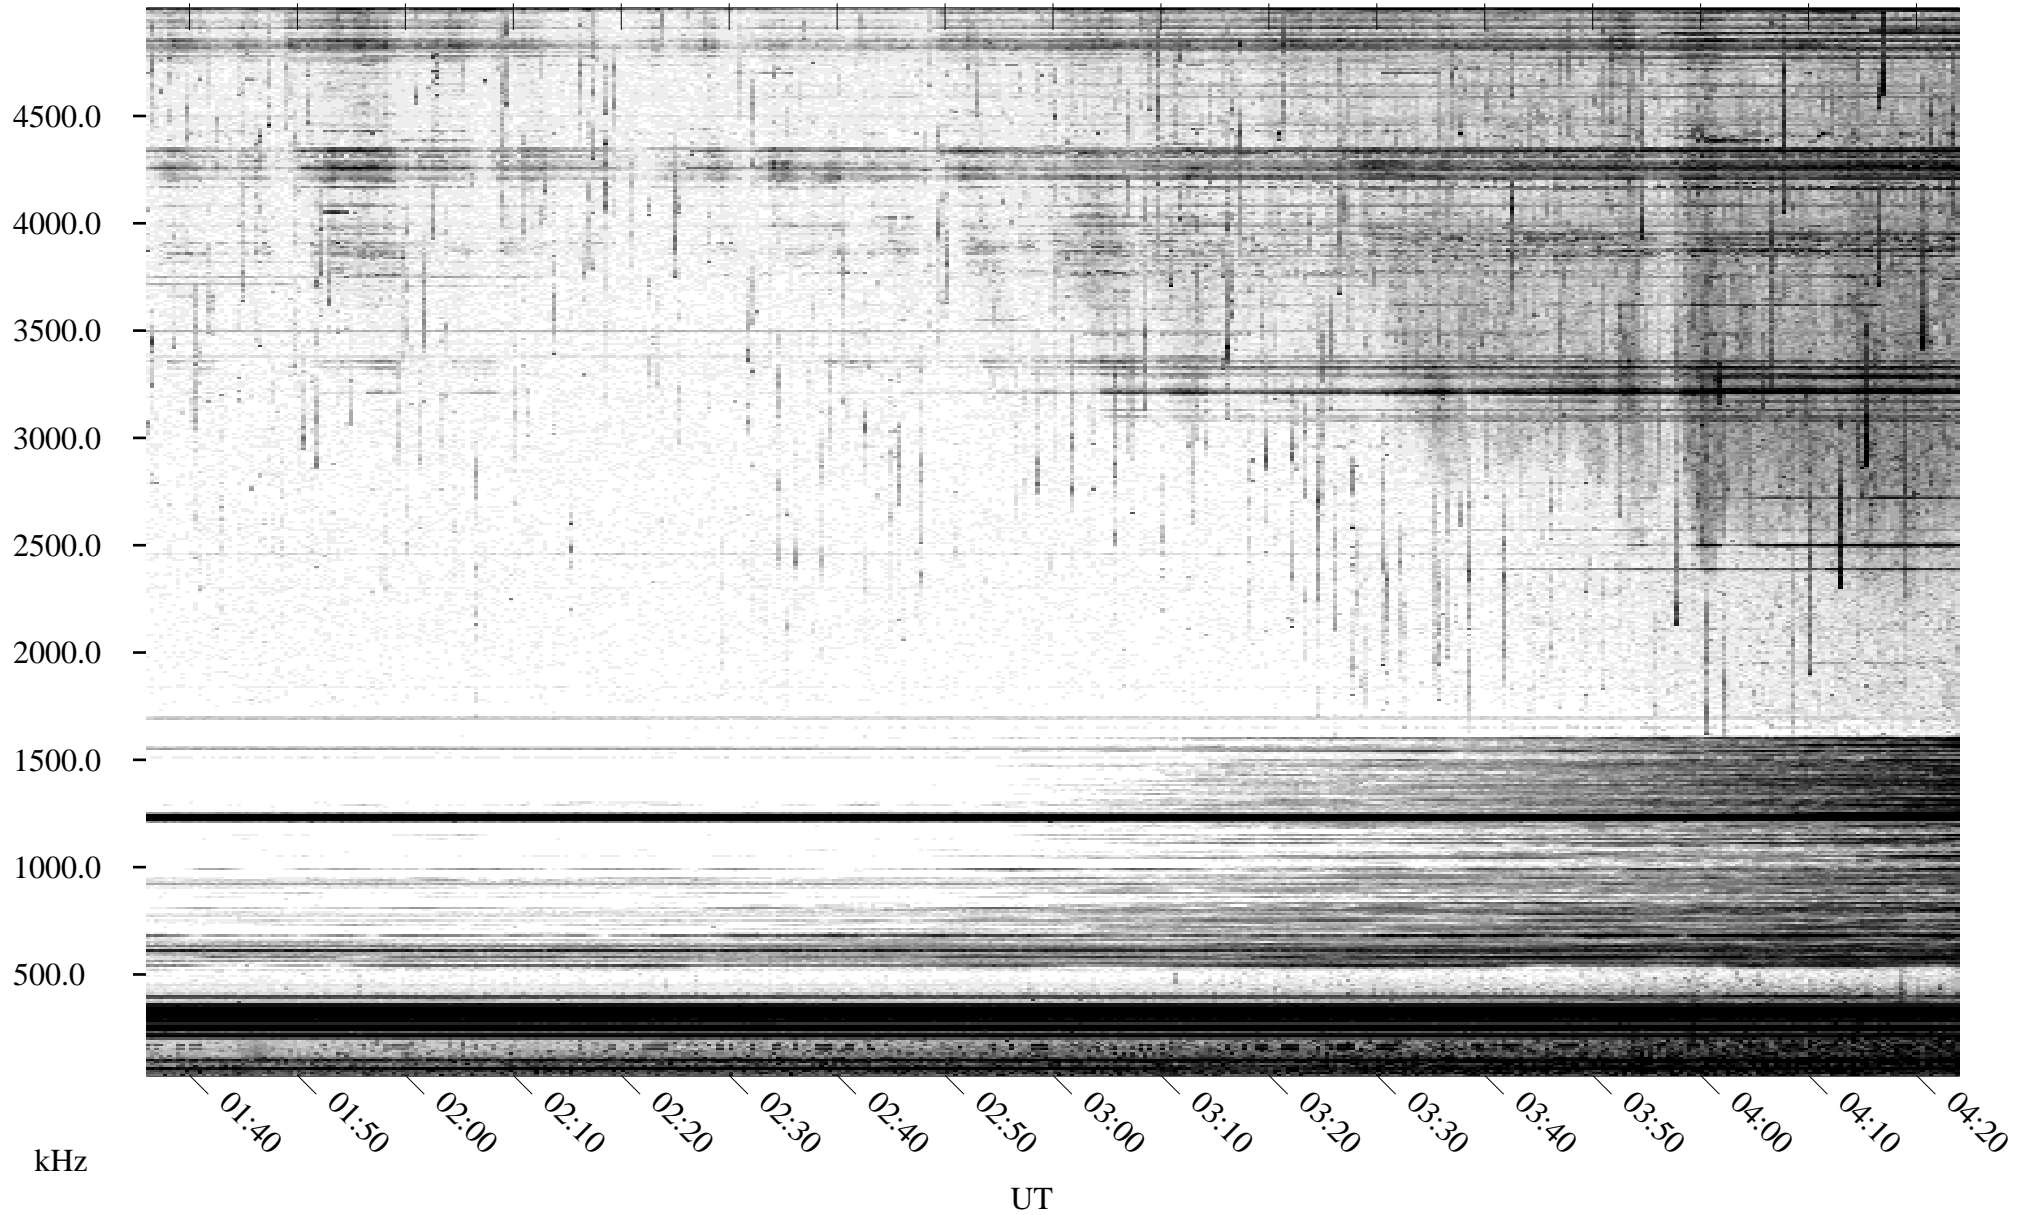

05/27/1996 Churchill, Manitoba

Linear Scale Black = 161 White = 15

ch96148l.r00m max_12

Page 1

05/27/1996 Churchill, Manitoba

Linear Scale Black = 161 White = 15

ch96148l.r00m max_12

Page 2

05/28/1996 Churchill, Manitoba

Linear Scale Black = 161 White = 15

ch96148l.r00m max_12

Page 3

05/28/1996 Churchill, Manitoba

Linear Scale Black = 161 White = 15

ch96148l.r00m max_12

Page 4

05/28/1996 Churchill, Manitoba

Linear Scale Black = 161 White = 15

ch96148l.r00m max_12

Page 5

05/28/1996 Churchill, Manitoba

Linear Scale Black = 161 White = 15

ch96148l.r00m max_12

Page 6

05/28/1996 Churchill, Manitoba

Linear Scale Black = 161 White = 15

ch96148l.r00m max_12

Page 7

05/28/1996 Churchill, Manitoba

Linear Scale Black = 161 White = 15

ch96148l.r00m max_12

UT