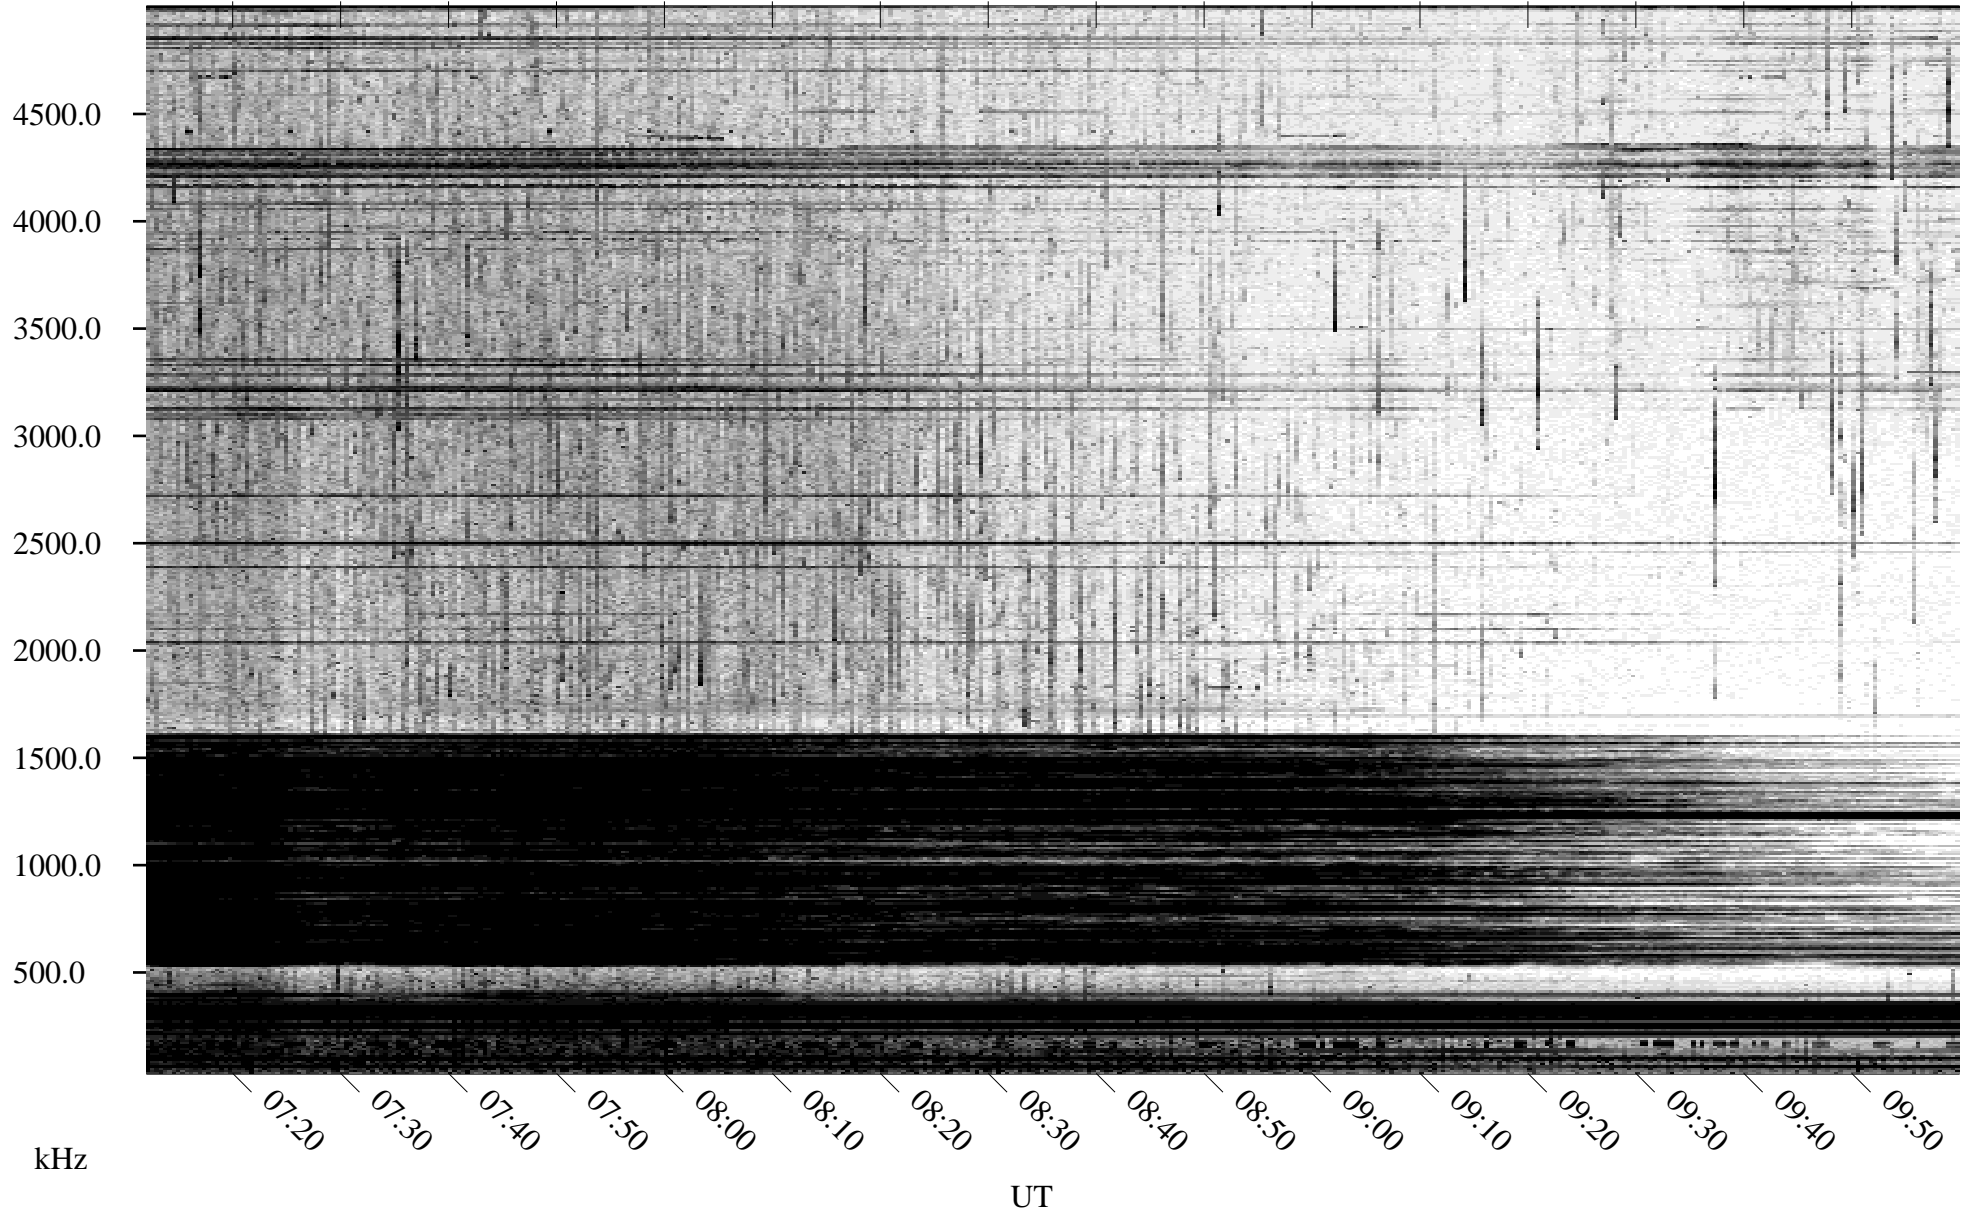

05/27/1996 Churchill, Manitoba

Linear Scale Black = 161 White = 15

ch96148l.r00m max_12

Page 1

05/27/1996 Churchill, Manitoba

Linear Scale Black = 161 White = 15

ch96148l.r00m max_12

Page 2

05/28/1996 Churchill, Manitoba

Linear Scale Black = 161 White = 15

ch96148l.r00m max_12

Page 3

05/28/1996 Churchill, Manitoba

Linear Scale Black = 161 White = 15

ch96148l.r00m max_12

Page 4

05/28/1996 Churchill, Manitoba

Linear Scale Black = 161 White = 15

ch96148l.r00m max_12

Page 5

05/28/1996 Churchill, Manitoba

Linear Scale Black = 161 White = 15

ch96148l.r00m max_12

Page 6

05/28/1996 Churchill, Manitoba

Linear Scale Black = 161 White = 15

ch96148l.r00m max_12

Page 7

05/28/1996 Churchill, Manitoba

Linear Scale Black = 161 White = 15

ch96148l.r00m max_12

UT