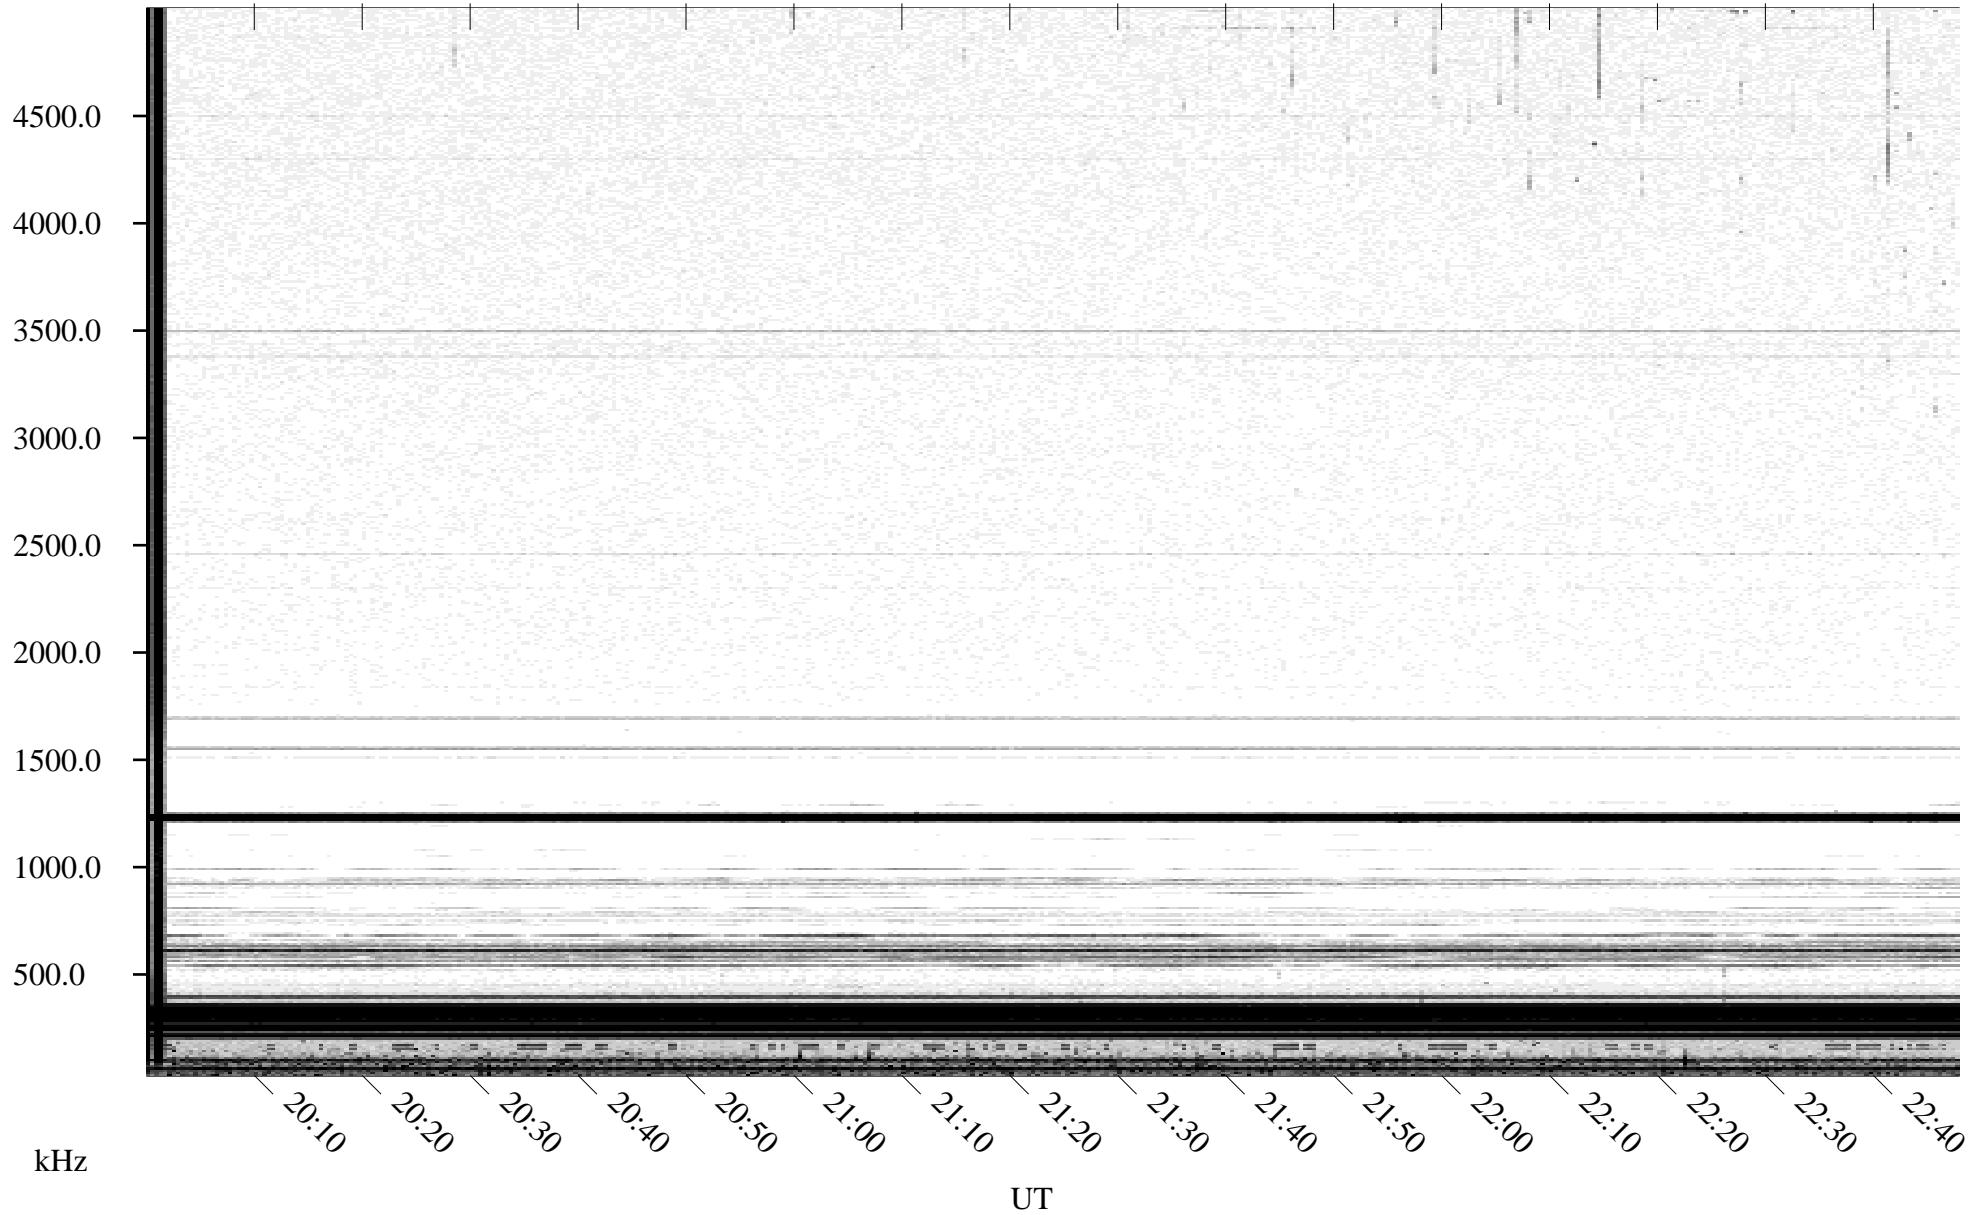

05/27/1996 Churchill, Manitoba

Linear Scale Black = 161 White = 15

ch96148l.r00m max_12

Page 1

05/27/1996 Churchill, Manitoba

Linear Scale Black = 161 White = 15

ch96148l.r00m max_12

Page 2

05/28/1996 Churchill, Manitoba

Linear Scale Black = 161 White = 15

ch96148l.r00m max_12

Page 3

05/28/1996 Churchill, Manitoba

Linear Scale Black = 161 White = 15

ch96148l.r00m max_12

Page 4

05/28/1996 Churchill, Manitoba

Linear Scale Black = 161 White = 15

ch96148l.r00m max_12

Page 5

05/28/1996 Churchill, Manitoba

Linear Scale Black = 161 White = 15

ch96148l.r00m max_12

Page 6

05/28/1996 Churchill, Manitoba

Linear Scale Black = 161 White = 15

ch96148l.r00m max_12

Page 7

05/28/1996 Churchill, Manitoba

Linear Scale Black = 161 White = 15

ch96148l.r00m max_12

UT