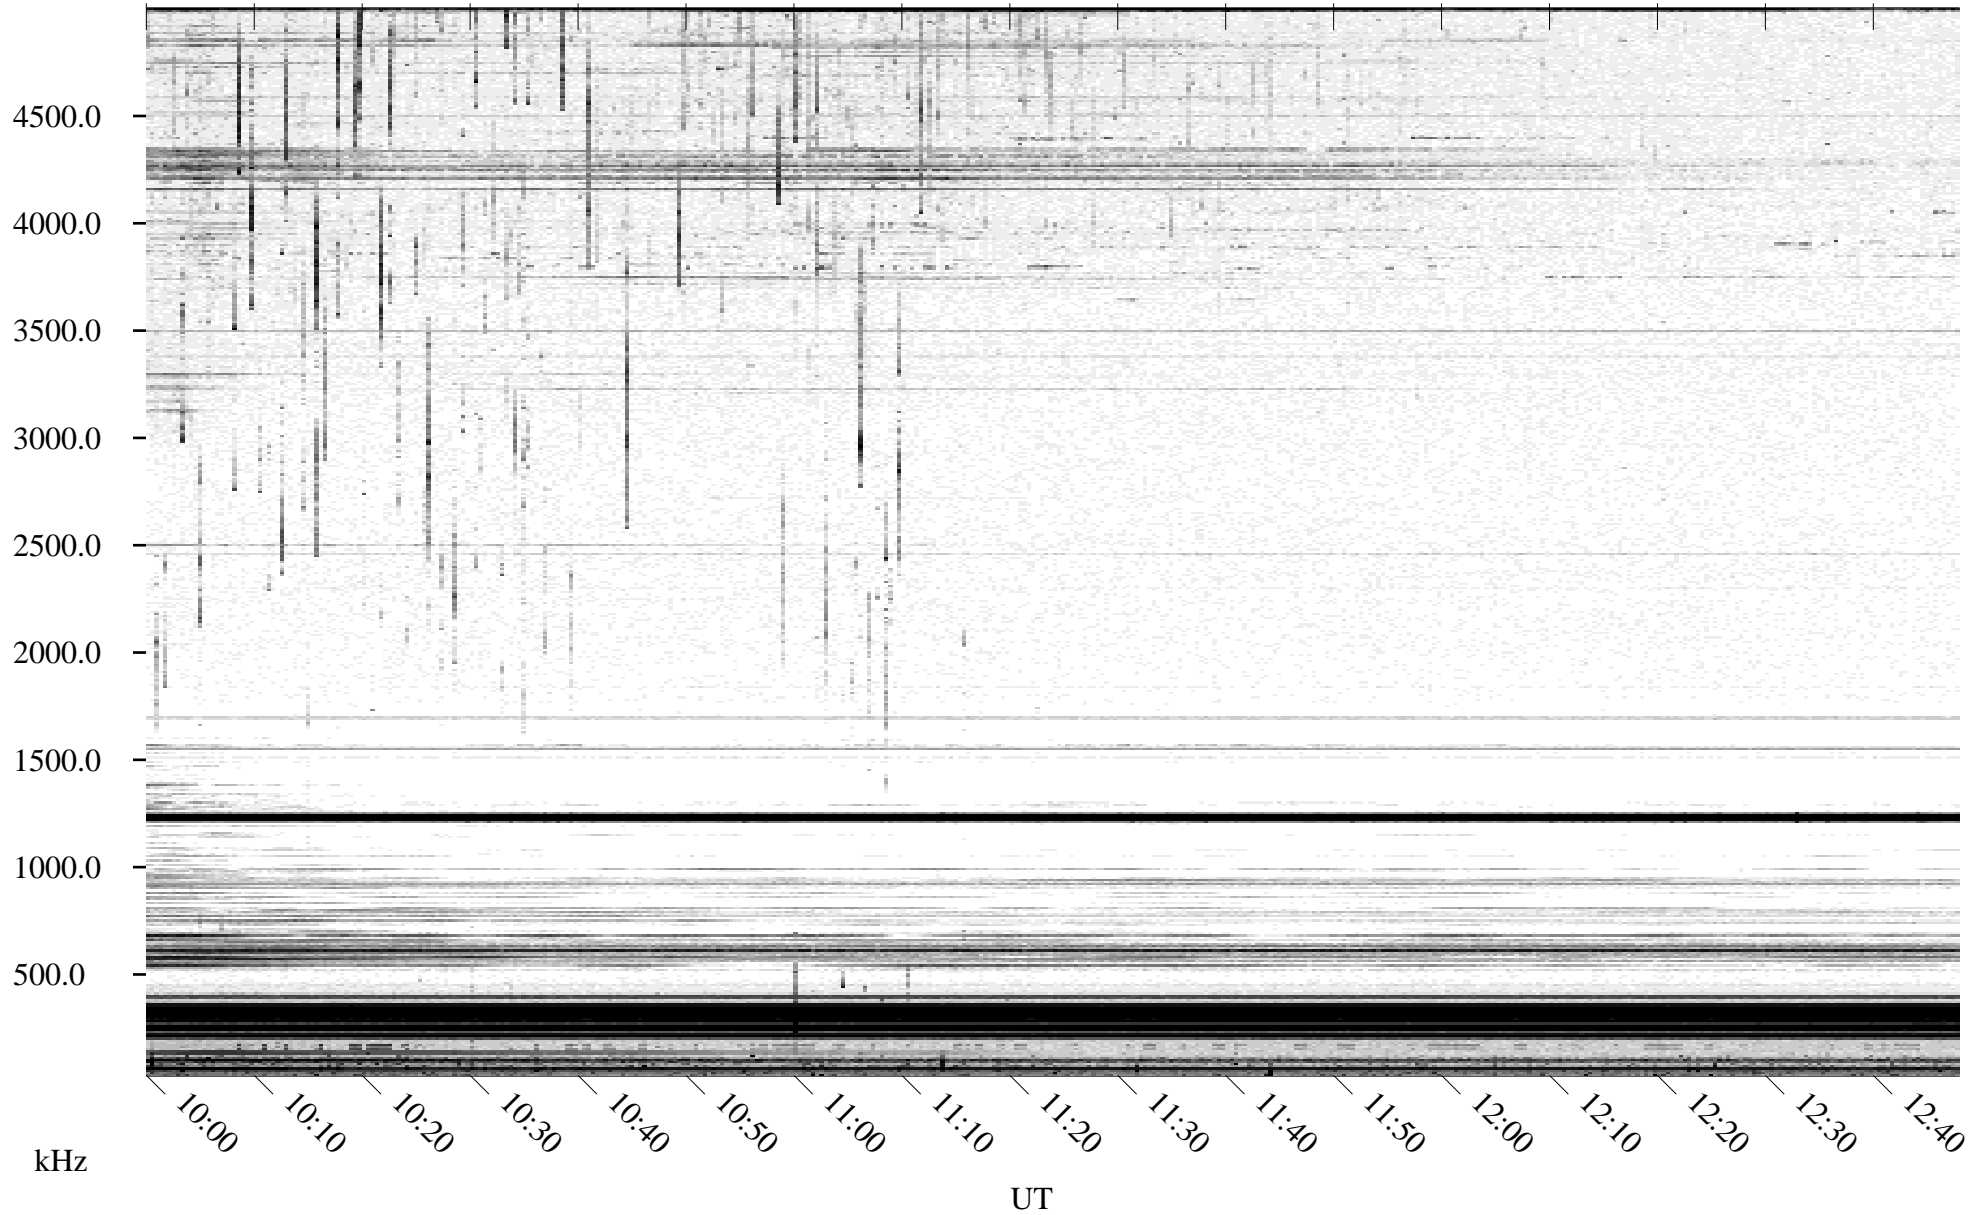

05/27/1996 Churchill, Manitoba

Linear Scale Black = 161 White = 15

ch96148l.r00m max_12

Page 1

05/27/1996 Churchill, Manitoba

Linear Scale Black = 161 White = 15

ch96148l.r00m max_12

Page 2

05/28/1996 Churchill, Manitoba

Linear Scale Black = 161 White = 15

ch96148l.r00m max_12

Page 3

05/28/1996 Churchill, Manitoba

Linear Scale Black = 161 White = 15

ch96148l.r00m max_12

Page 4

05/28/1996 Churchill, Manitoba

Linear Scale Black = 161 White = 15

ch96148l.r00m max_12

Page 5

05/28/1996 Churchill, Manitoba

Linear Scale Black = 161 White = 15

ch96148l.r00m max_12

Page 6

05/28/1996 Churchill, Manitoba

Linear Scale Black = 161 White = 15

ch96148l.r00m max_12

Page 7

05/28/1996 Churchill, Manitoba

Linear Scale Black = 161 White = 15

ch96148l.r00m max_12

UT