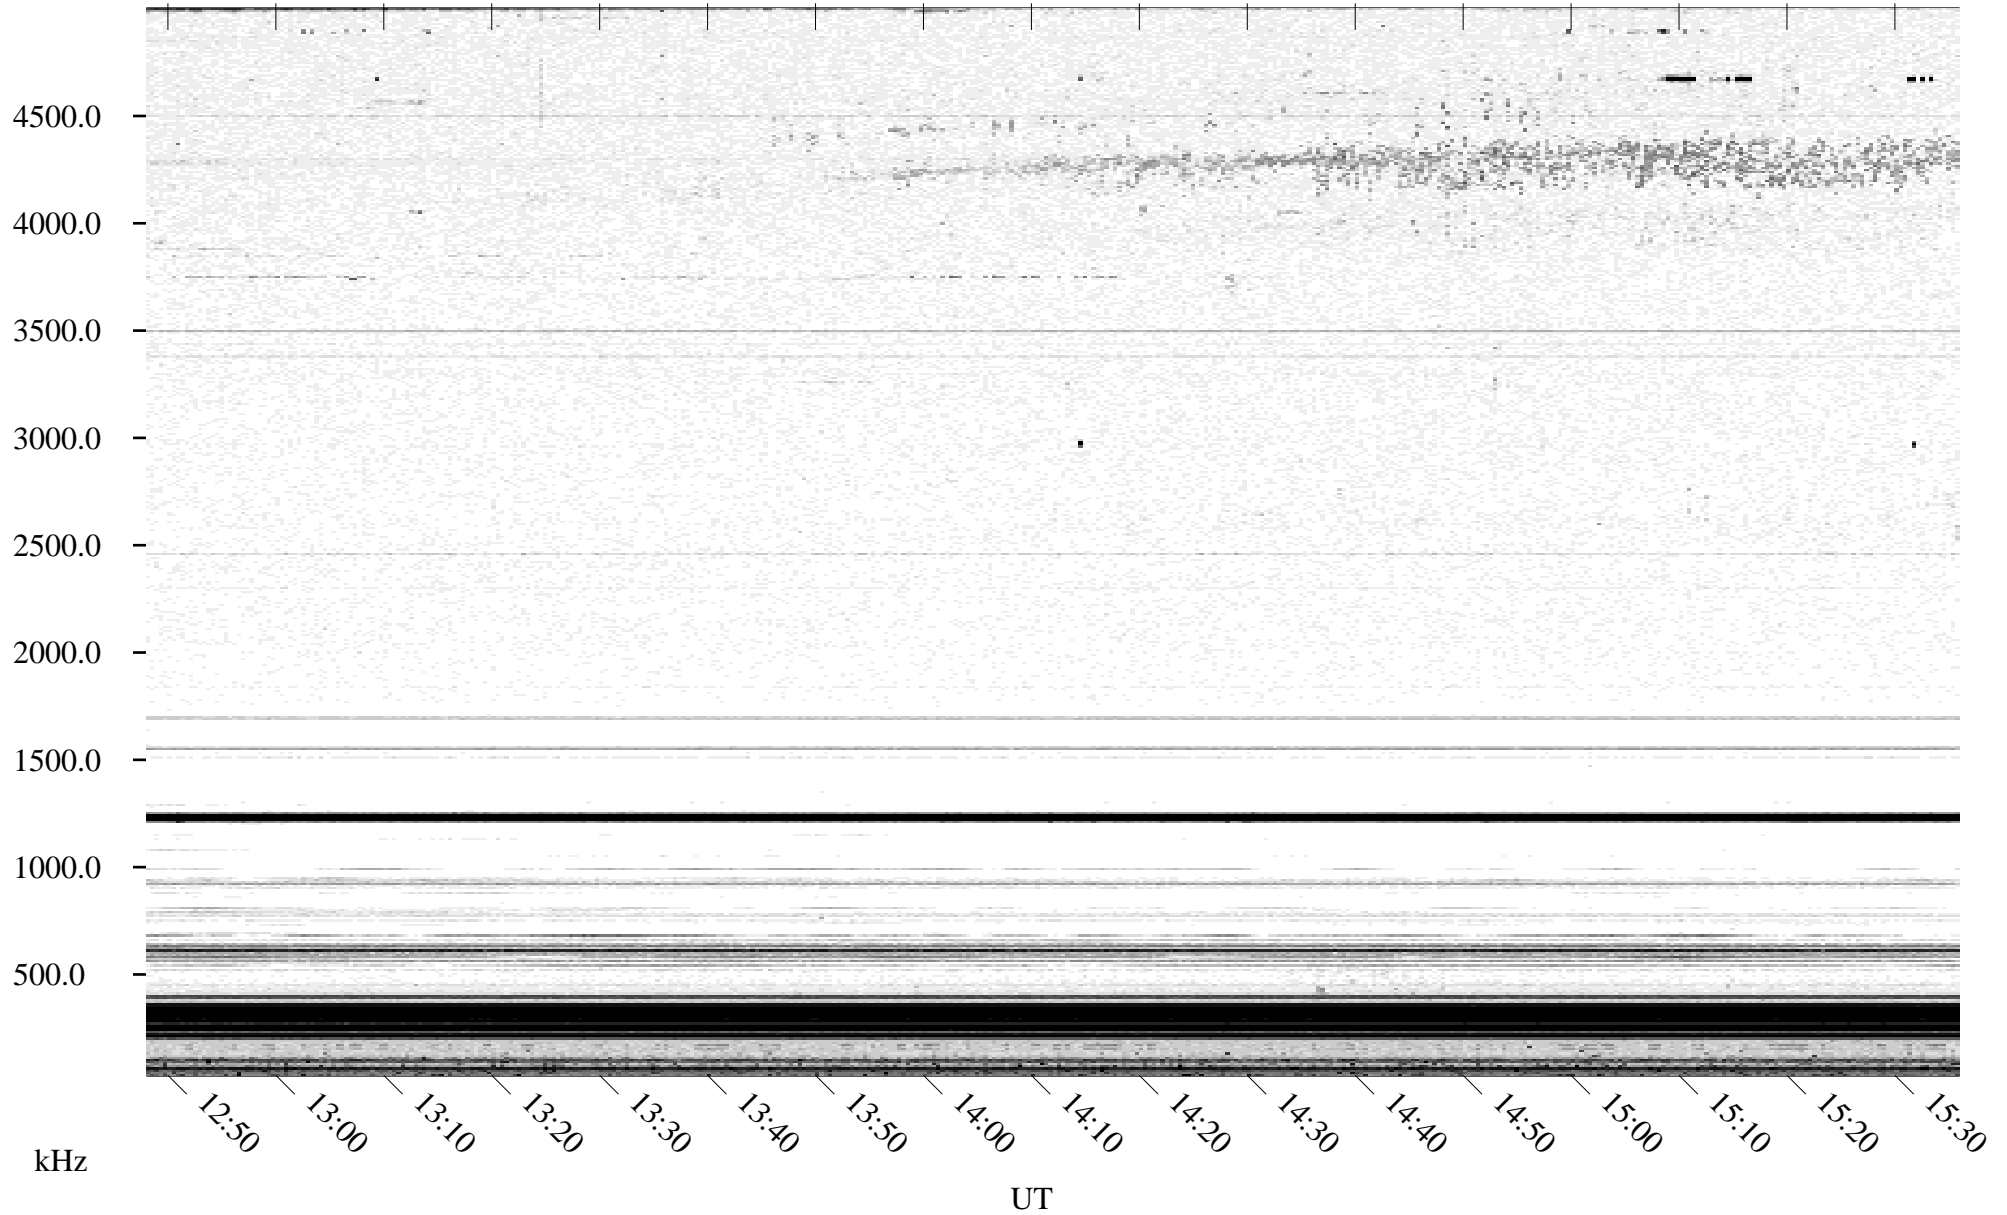

05/27/1996 Churchill, Manitoba

Linear Scale Black = 161 White = 15

ch96148l.r00m max_12

Page 1

05/27/1996 Churchill, Manitoba

Linear Scale Black = 161 White = 15

ch96148l.r00m max_12

Page 2

05/28/1996 Churchill, Manitoba

Linear Scale Black = 161 White = 15

ch96148l.r00m max_12

Page 3

05/28/1996 Churchill, Manitoba

Linear Scale Black = 161 White = 15

ch96148l.r00m max_12

Page 4

05/28/1996 Churchill, Manitoba

Linear Scale Black = 161 White = 15

ch96148l.r00m max_12

Page 5

05/28/1996 Churchill, Manitoba

Linear Scale Black = 161 White = 15

ch96148l.r00m max_12

Page 6

05/28/1996 Churchill, Manitoba

Linear Scale Black = 161 White = 15

ch96148l.r00m max_12

Page 7

05/28/1996 Churchill, Manitoba

Linear Scale Black = 161 White = 15

ch96148l.r00m max_12

UT