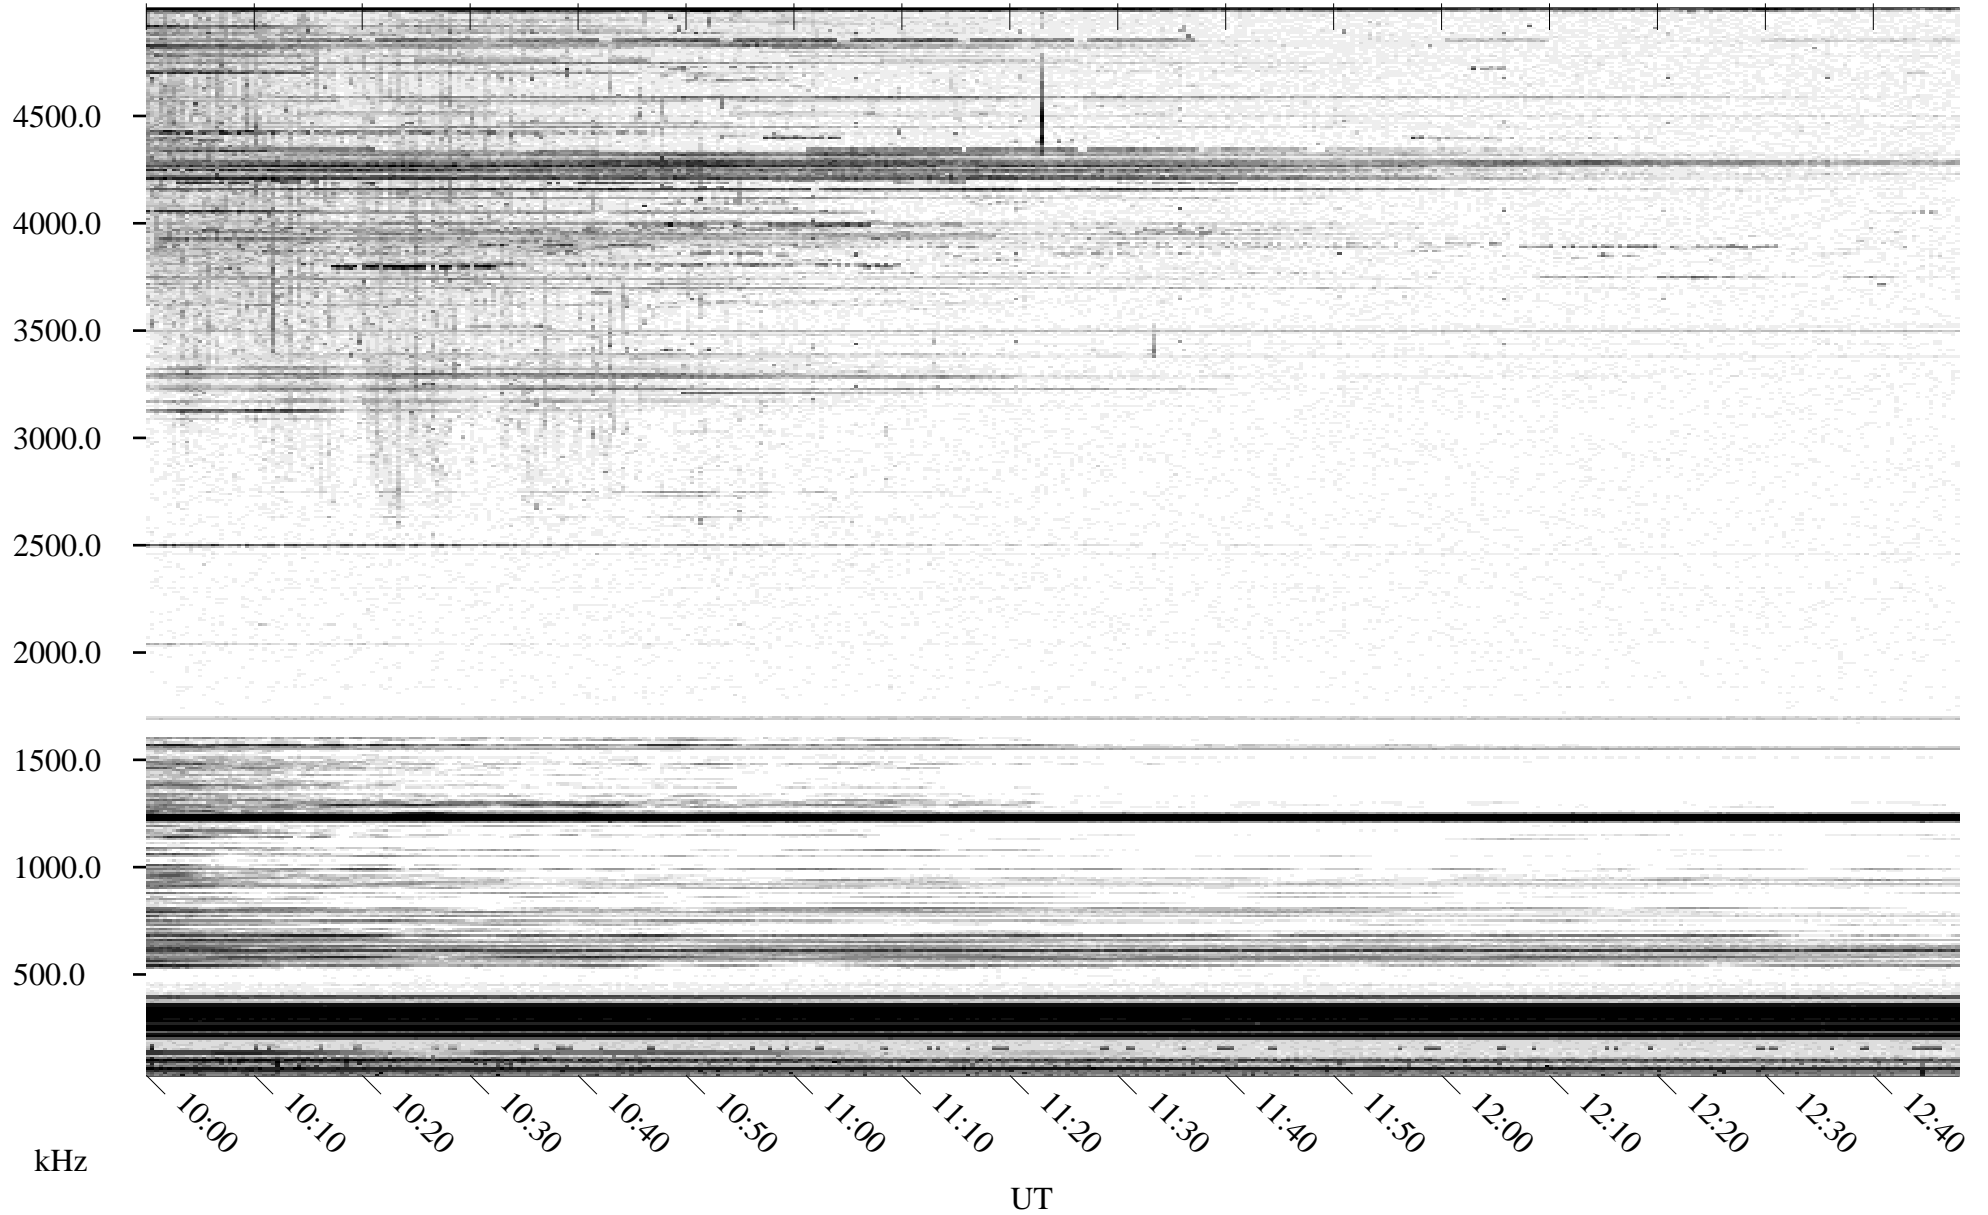

# 05/29/1996 Churchill, Manitoba

Linear Scale    Black = 161    White = 15

ch96149l.r00m max\_12

Page 4

# 05/29/1996 Churchill, Manitoba

Linear Scale    Black = 161    White = 15

ch96149l.r00m max\_12

Page 5

# 05/29/1996 Churchill, Manitoba

Linear Scale    Black = 161    White = 15

ch96149l.r00m max\_12

Page 6

# 05/29/1996 Churchill, Manitoba

Linear Scale    Black = 161    White = 15

ch96149l.r00m max\_12

Page 7