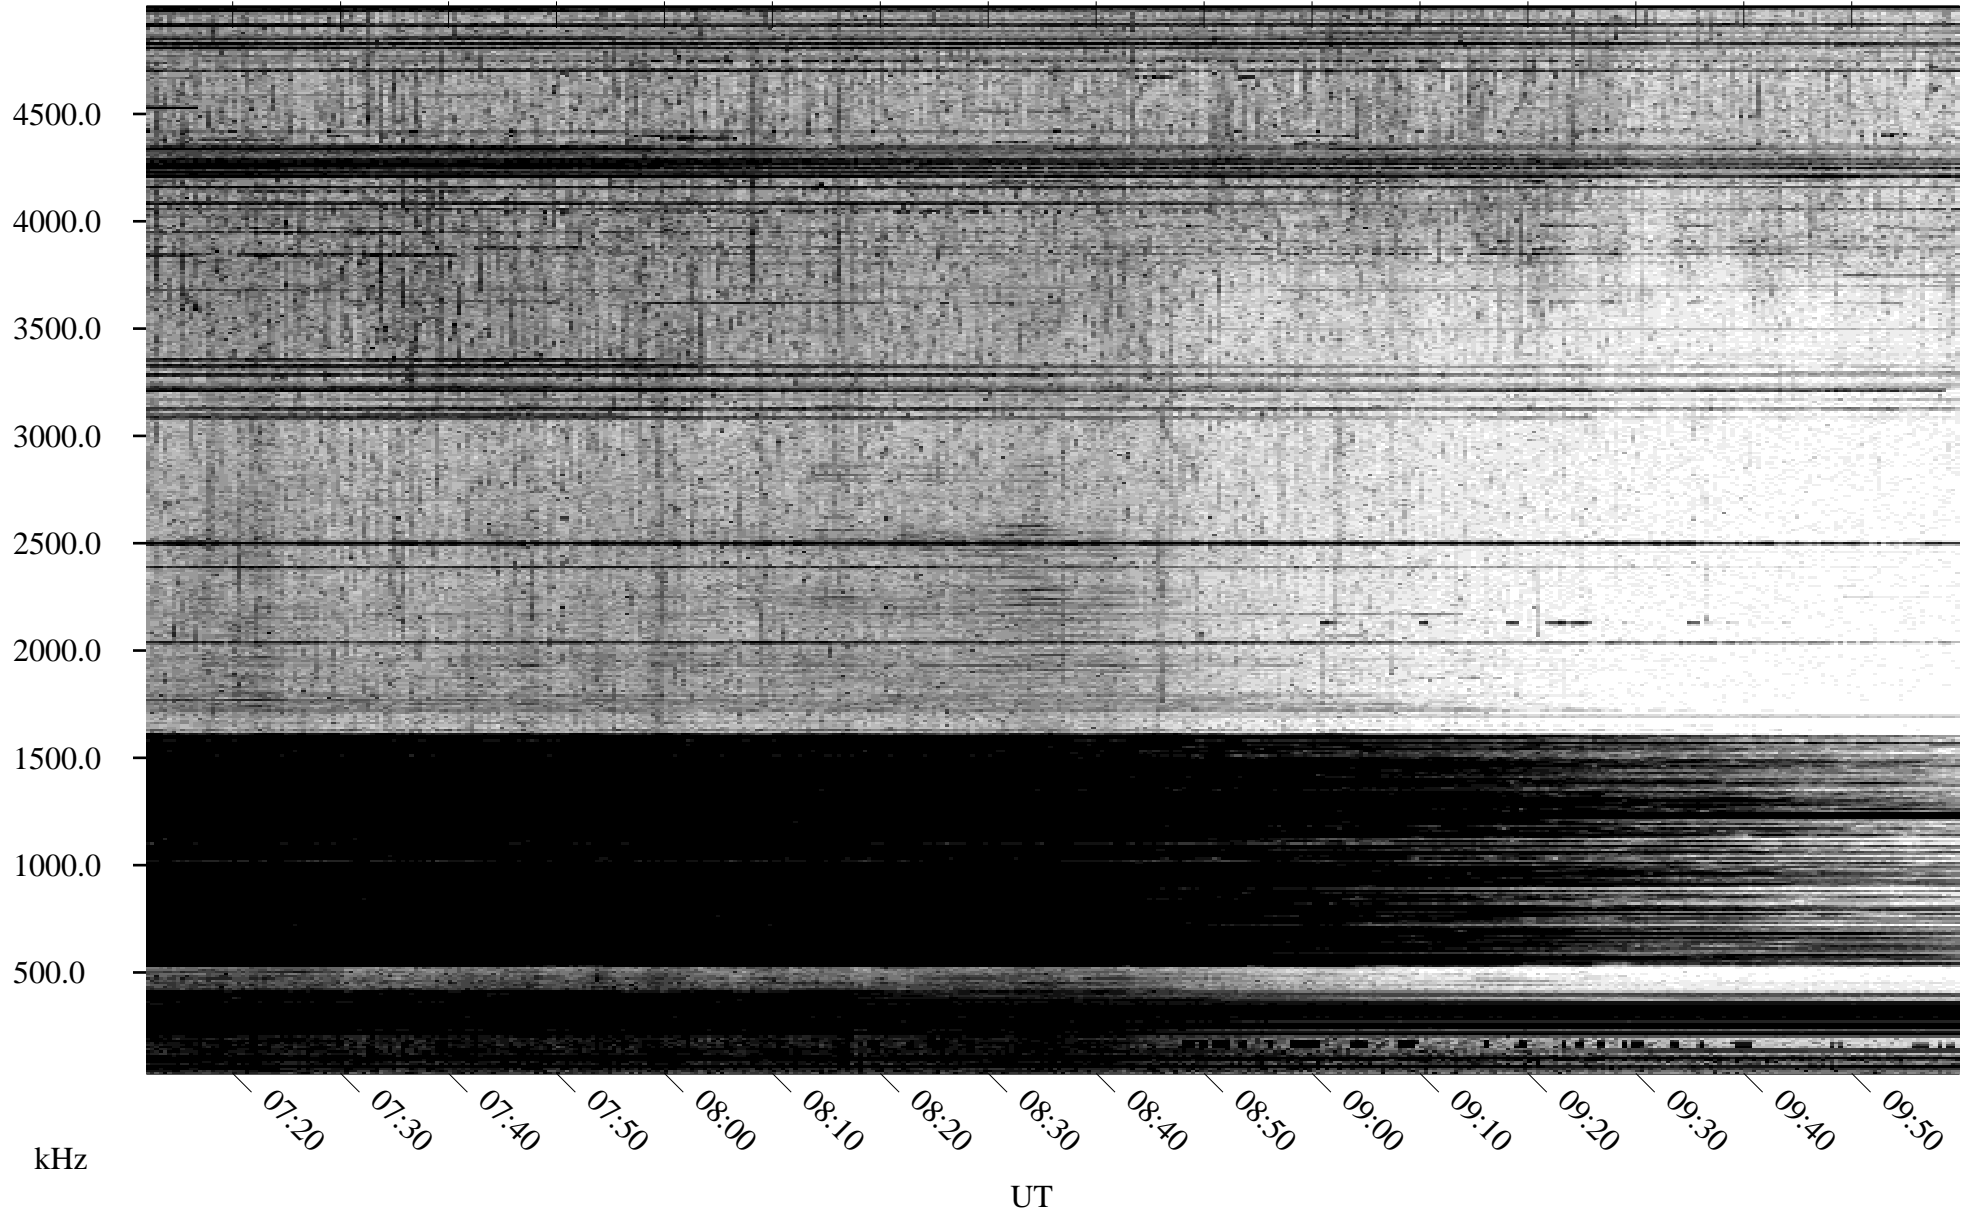

# 05/29/1996 Churchill, Manitoba

Linear Scale    Black = 161    White = 15

ch96149l.r00m max\_12

Page 4

# 05/29/1996 Churchill, Manitoba

Linear Scale    Black = 161    White = 15

ch96149l.r00m max\_12

Page 5