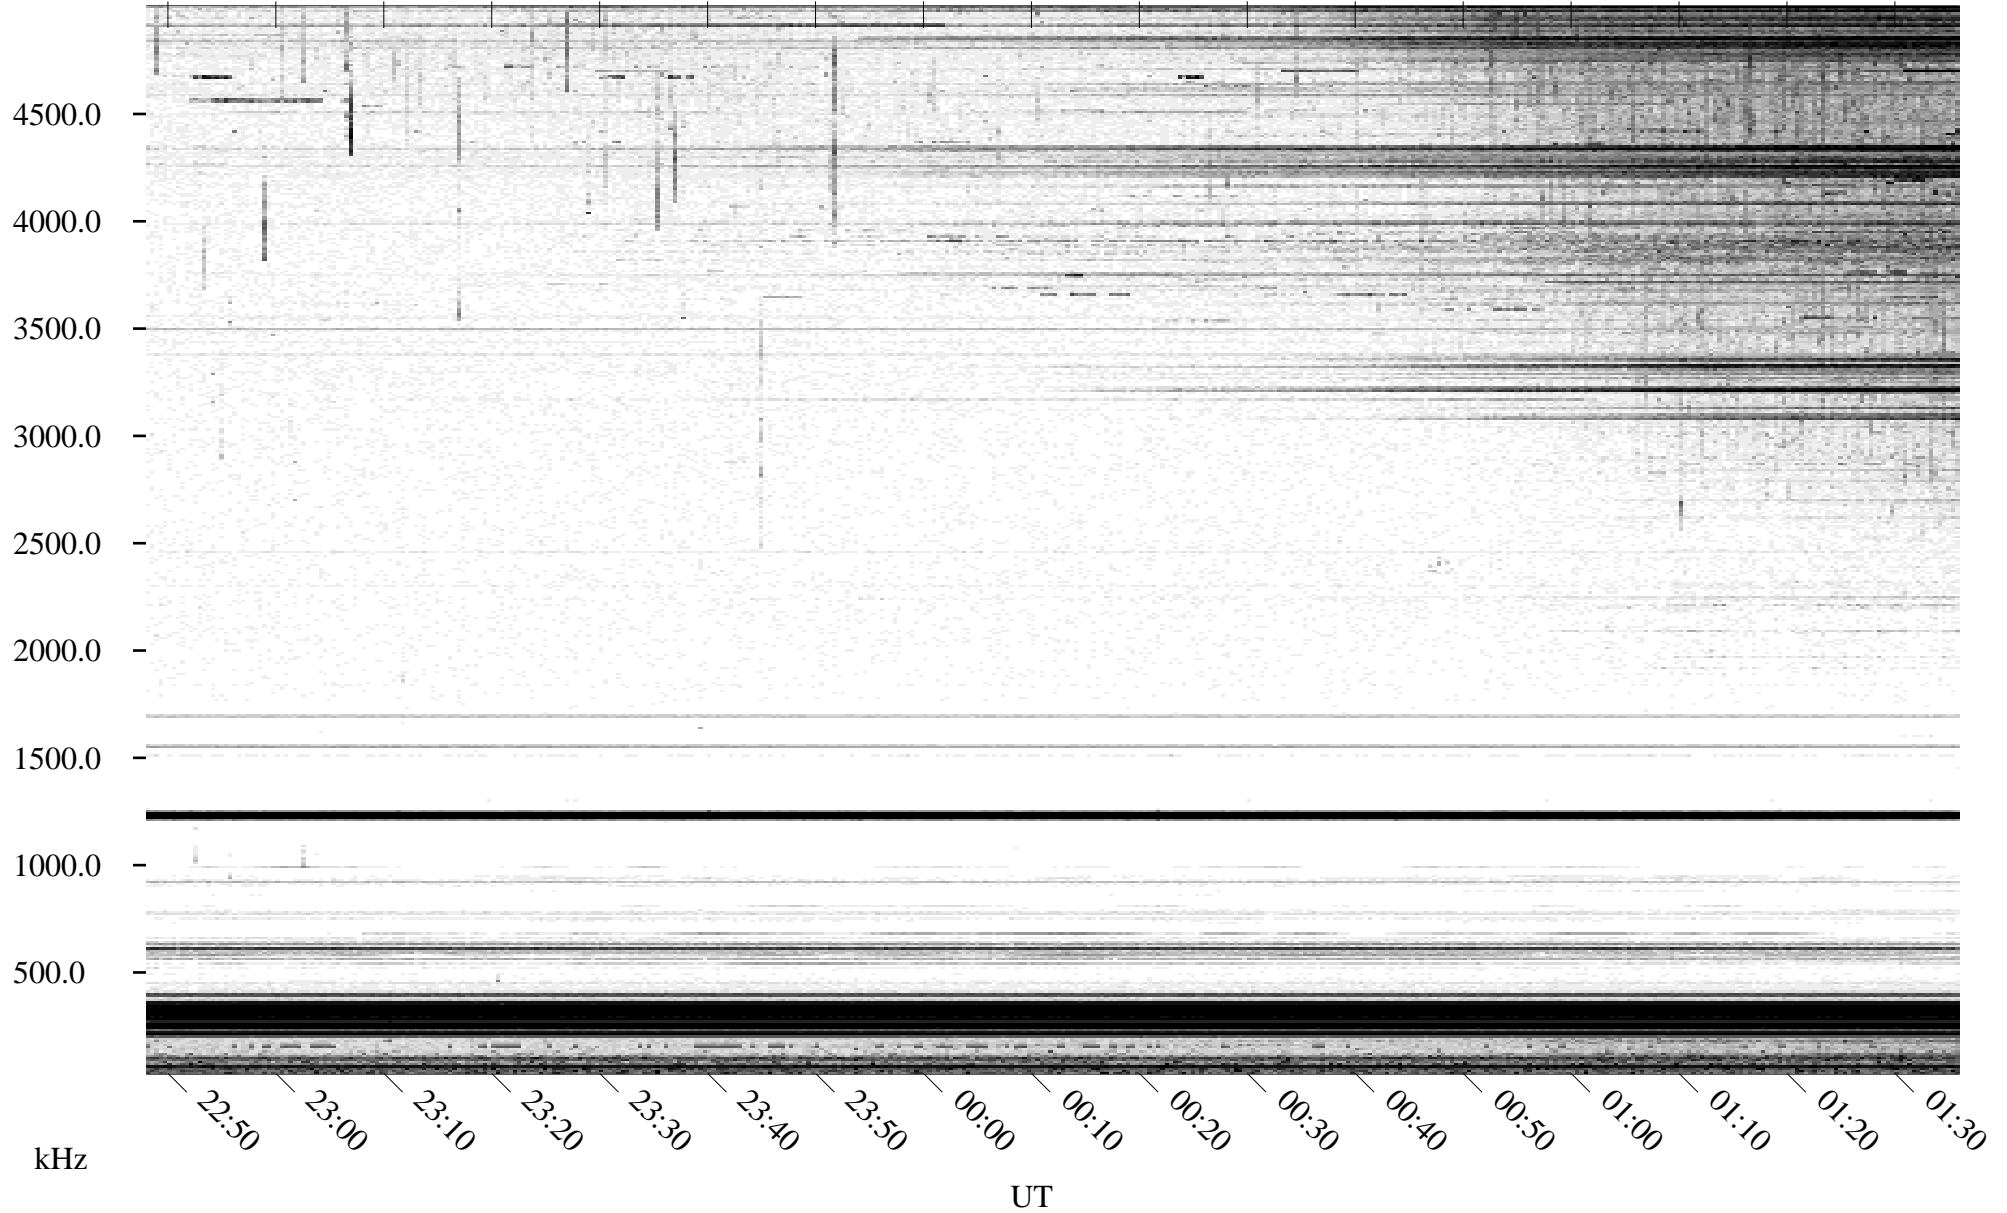

# 05/28/1996 Churchill, Manitoba

Linear Scale    Black = 161    White = 15

ch96149l.r00m max\_12

Page 1

# 05/28/1996 Churchill, Manitoba

Linear Scale    Black = 161    White = 15

ch96149l.r00m max\_12

Page 2

# 05/29/1996 Churchill, Manitoba

Linear Scale    Black = 161    White = 15

ch96149l.r00m max\_12

Page 3

# 05/29/1996 Churchill, Manitoba

Linear Scale    Black = 161    White = 15

ch96149l.r00m max\_12

Page 4