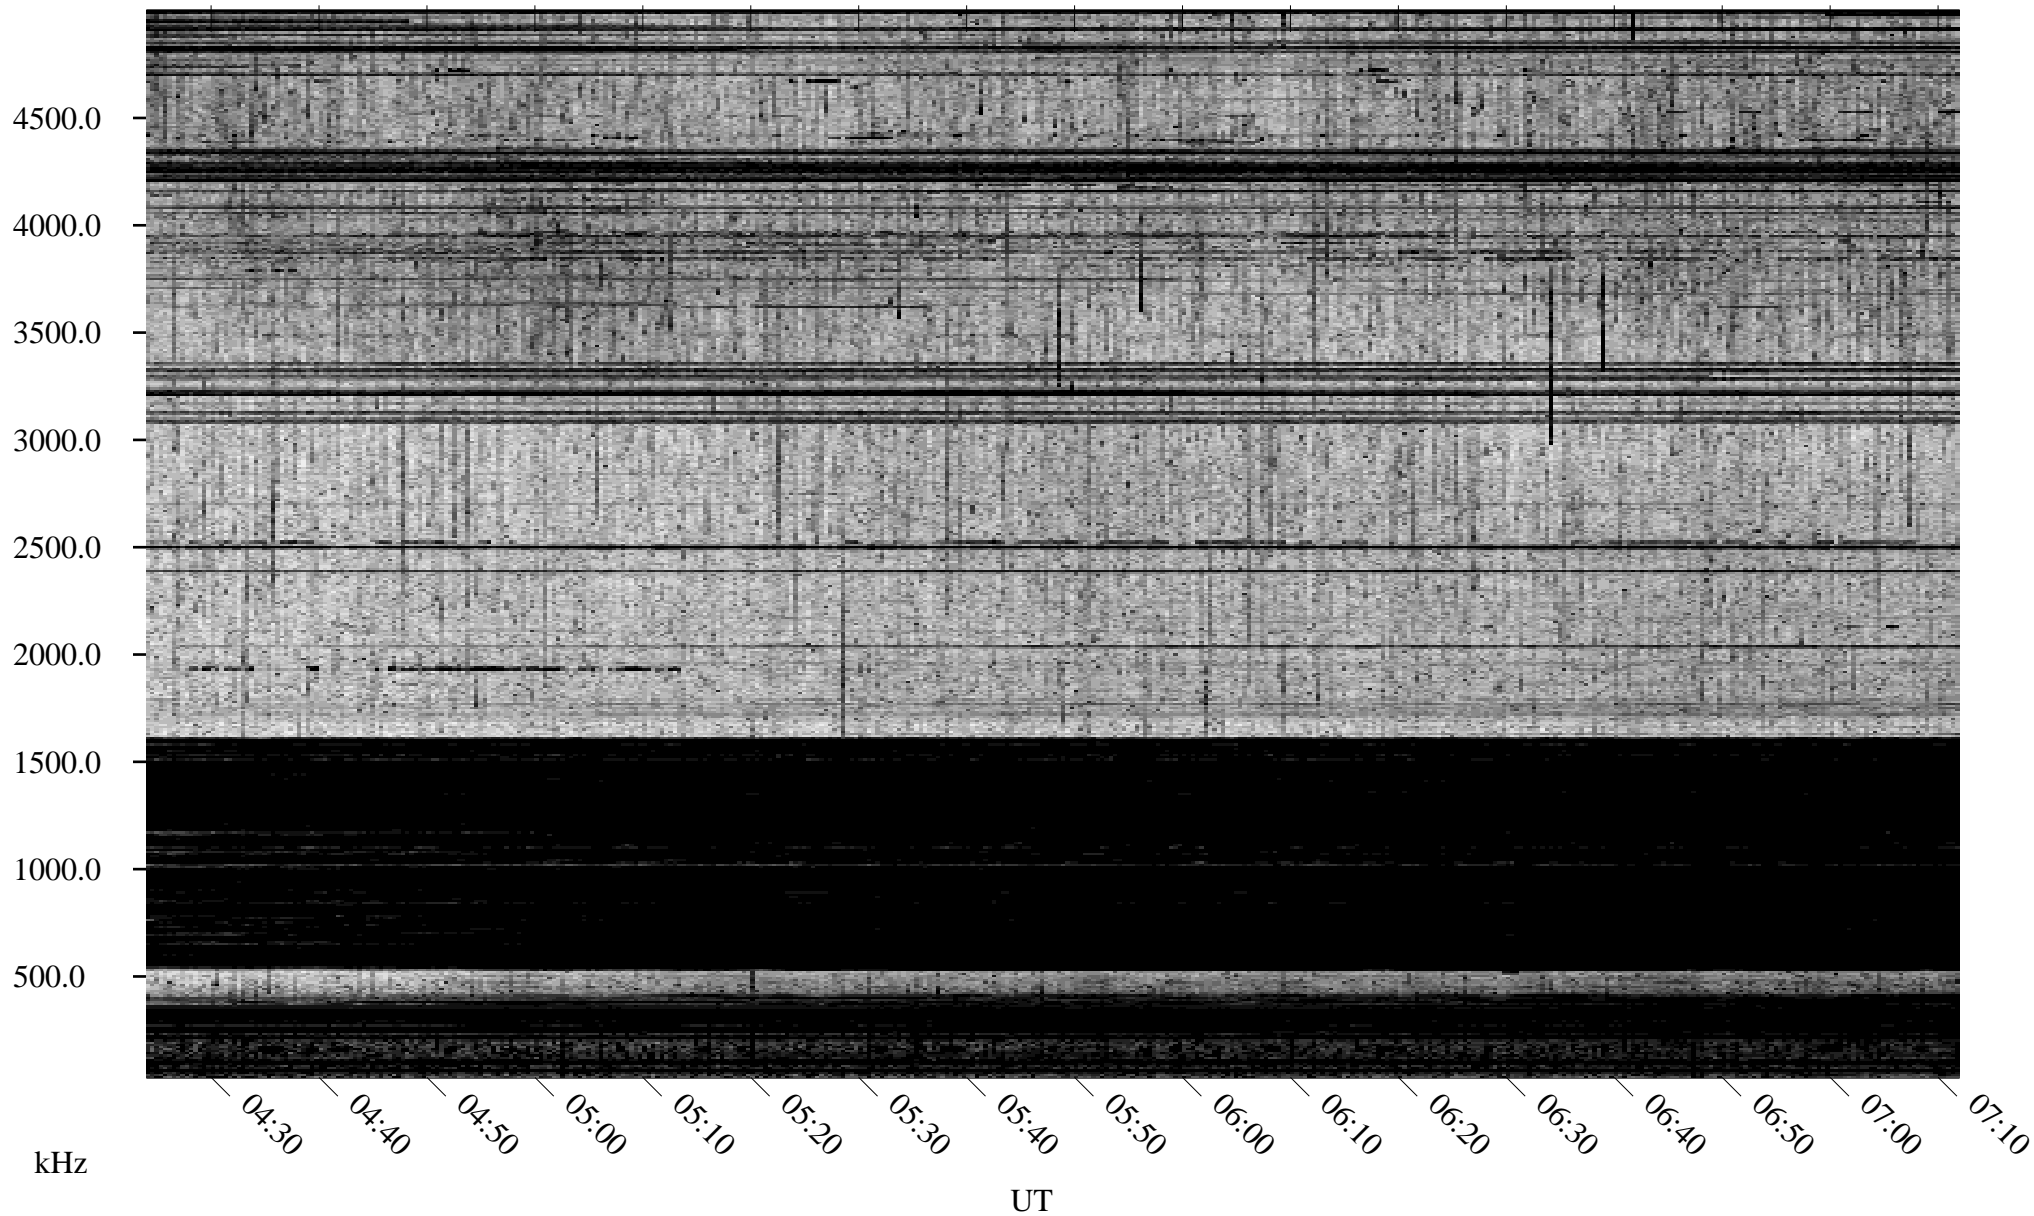

# 05/28/1996 Churchill, Manitoba

Linear Scale    Black = 161    White = 15

ch96149l.r00m max\_12

Page 1

# 05/28/1996 Churchill, Manitoba

Linear Scale    Black = 161    White = 15

ch96149l.r00m max\_12

Page 2

# 05/29/1996 Churchill, Manitoba

Linear Scale    Black = 161    White = 15

ch96149l.r00m max\_12

Page 3

# 05/29/1996 Churchill, Manitoba

Linear Scale    Black = 161    White = 15

ch96149l.r00m max\_12

Page 4