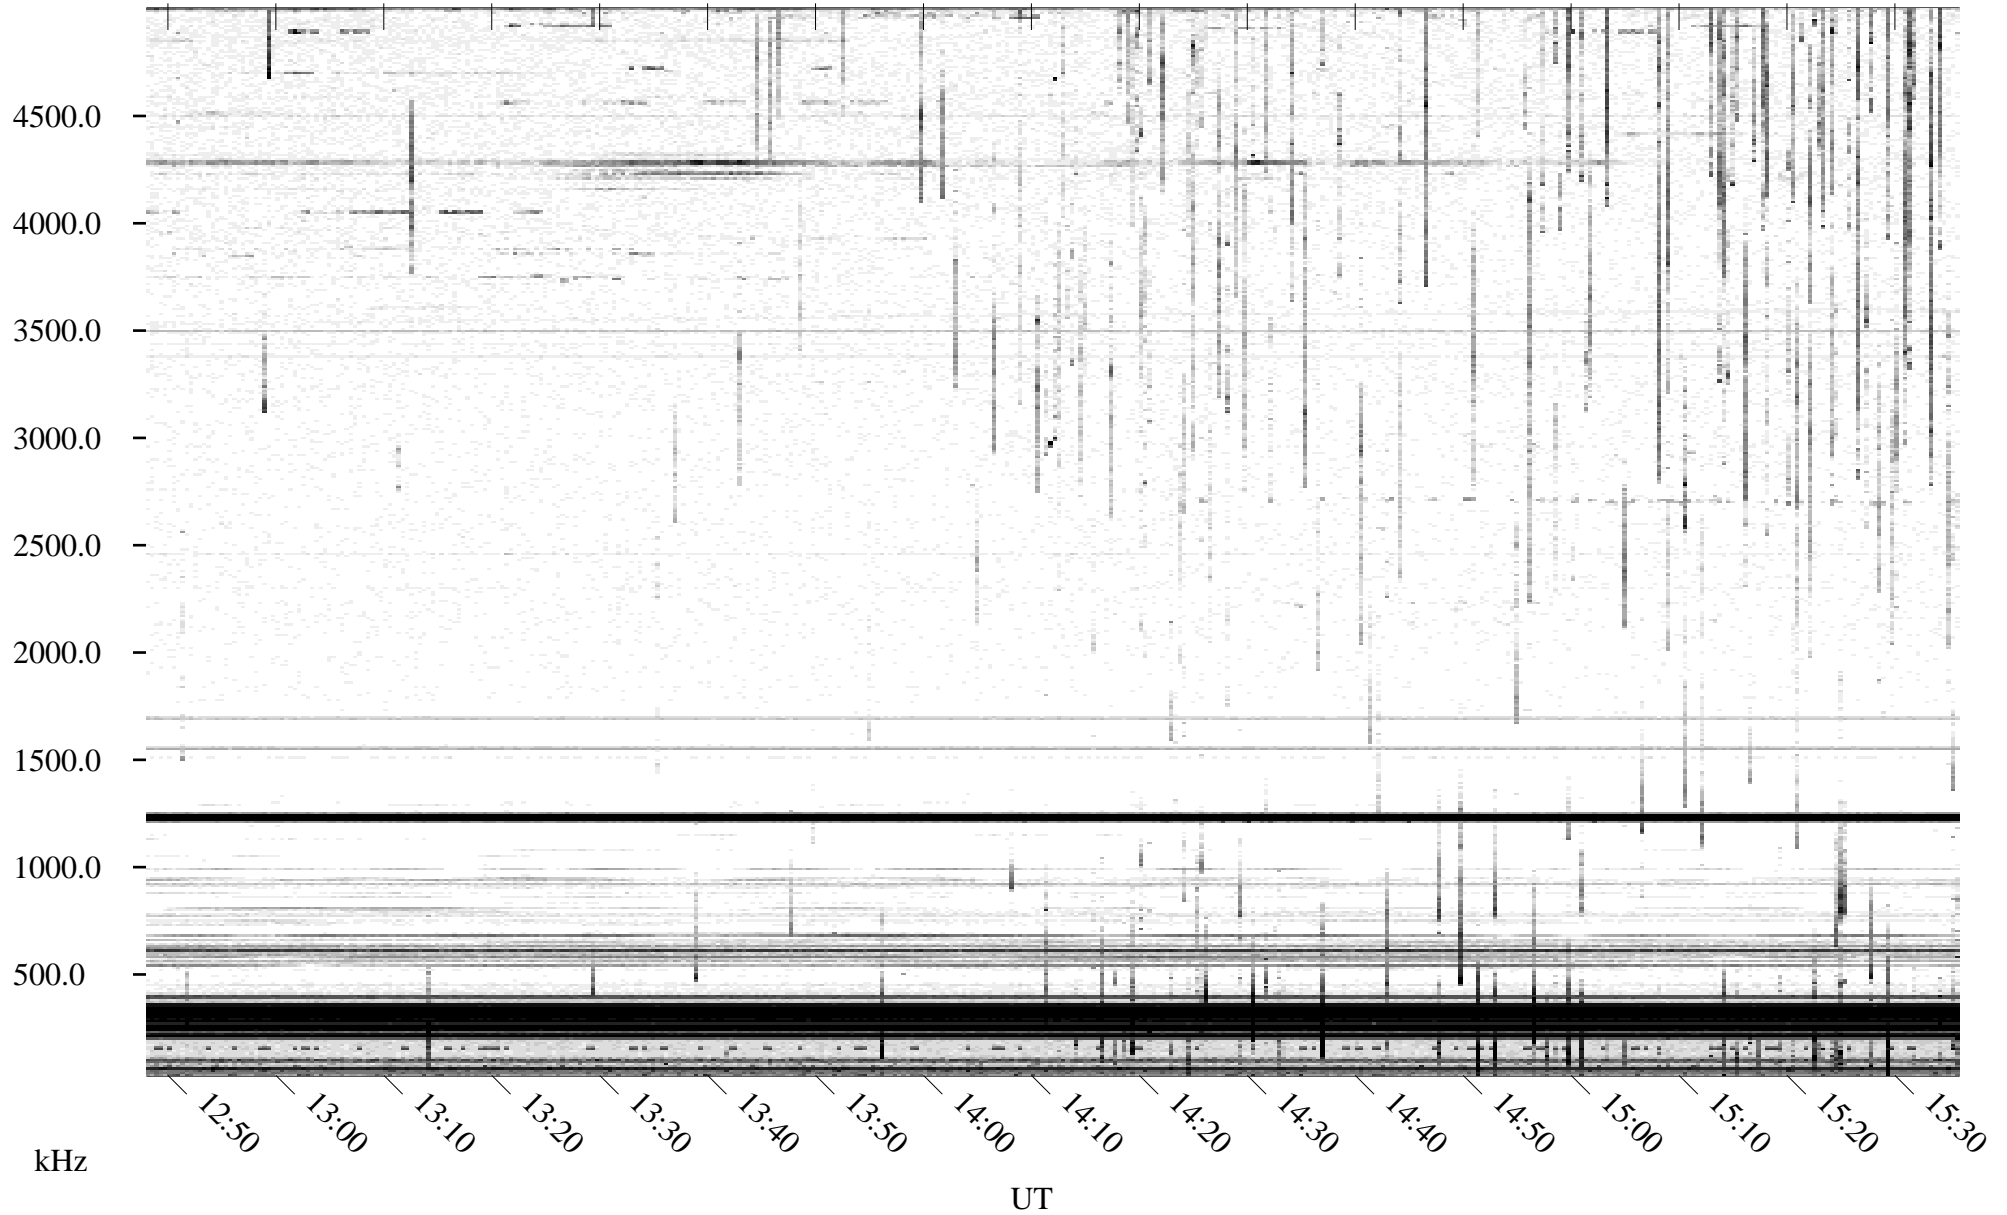

# 05/29/1996 Churchill, Manitoba

Linear Scale    Black = 161    White = 15

ch96149l.r00m max\_12

Page 5

# 05/29/1996 Churchill, Manitoba

Linear Scale    Black = 161    White = 15

ch96149l.r00m max\_12

Page 6

# 05/29/1996 Churchill, Manitoba

Linear Scale    Black = 161    White = 15

ch96149l.r00m max\_12

Page 7

# 05/29/1996 Churchill, Manitoba

Linear Scale Black = 161 White = 15

ch96149l.r00m max\_12

Page 8