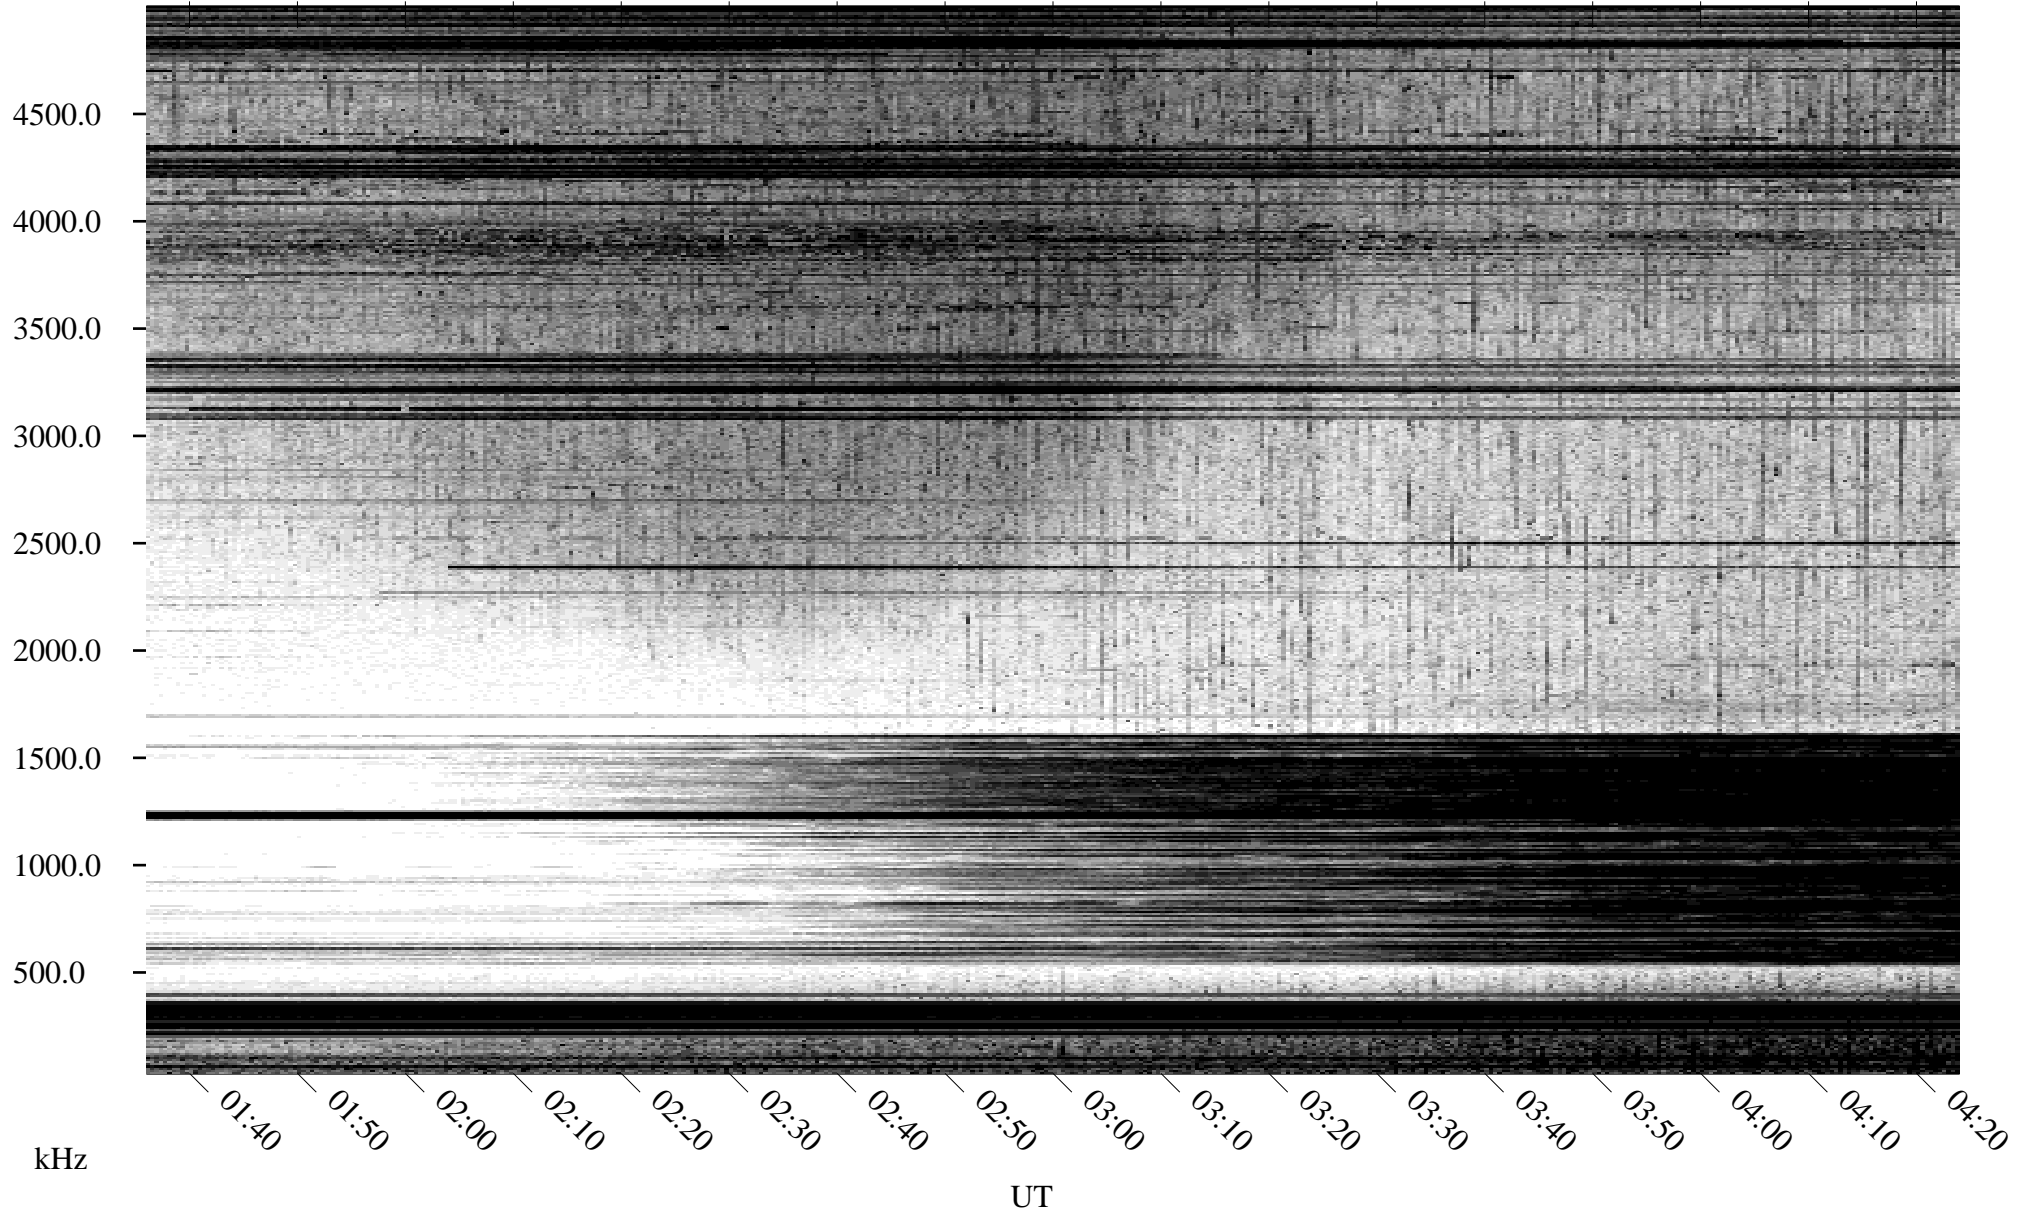

# 05/28/1996 Churchill, Manitoba

Linear Scale    Black = 161    White = 15

ch96149l.r00m max\_12

Page 1

# 05/28/1996 Churchill, Manitoba

Linear Scale    Black = 161    White = 15

ch96149l.r00m max\_12

Page 2

# 05/29/1996 Churchill, Manitoba

Linear Scale    Black = 161    White = 15

ch96149l.r00m max\_12

Page 3

# 05/29/1996 Churchill, Manitoba

Linear Scale    Black = 161    White = 15

ch96149l.r00m max\_12

Page 4