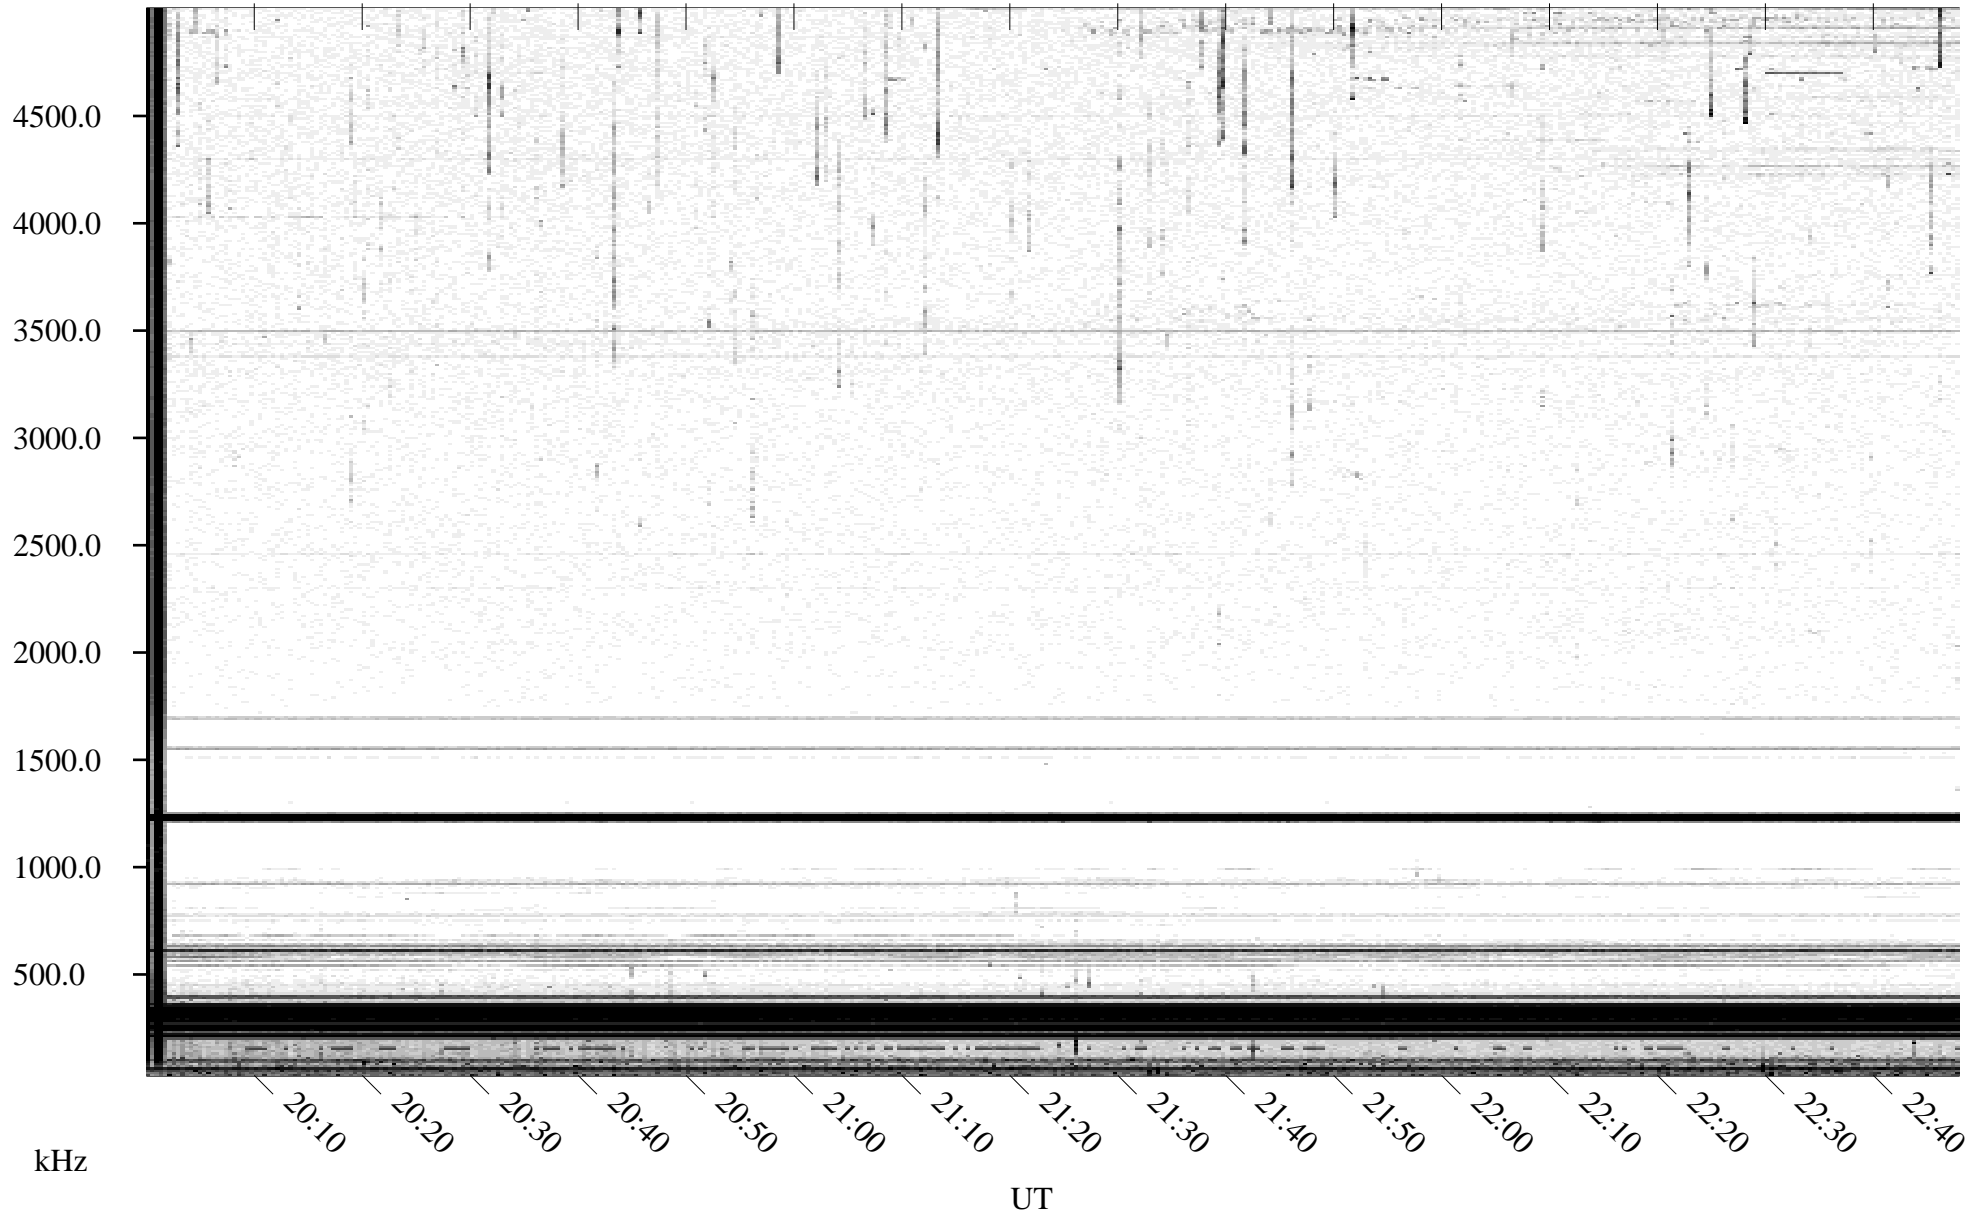

# 05/28/1996 Churchill, Manitoba

Linear Scale    Black = 161    White = 15

ch96149l.r00m max\_12

Page 1

# 05/28/1996 Churchill, Manitoba

Linear Scale    Black = 161    White = 15

ch96149l.r00m max\_12

Page 2

# 05/29/1996 Churchill, Manitoba

Linear Scale    Black = 161    White = 15

ch96149l.r00m max\_12

Page 3

# 05/29/1996 Churchill, Manitoba

Linear Scale    Black = 161    White = 15

ch96149l.r00m max\_12

Page 4