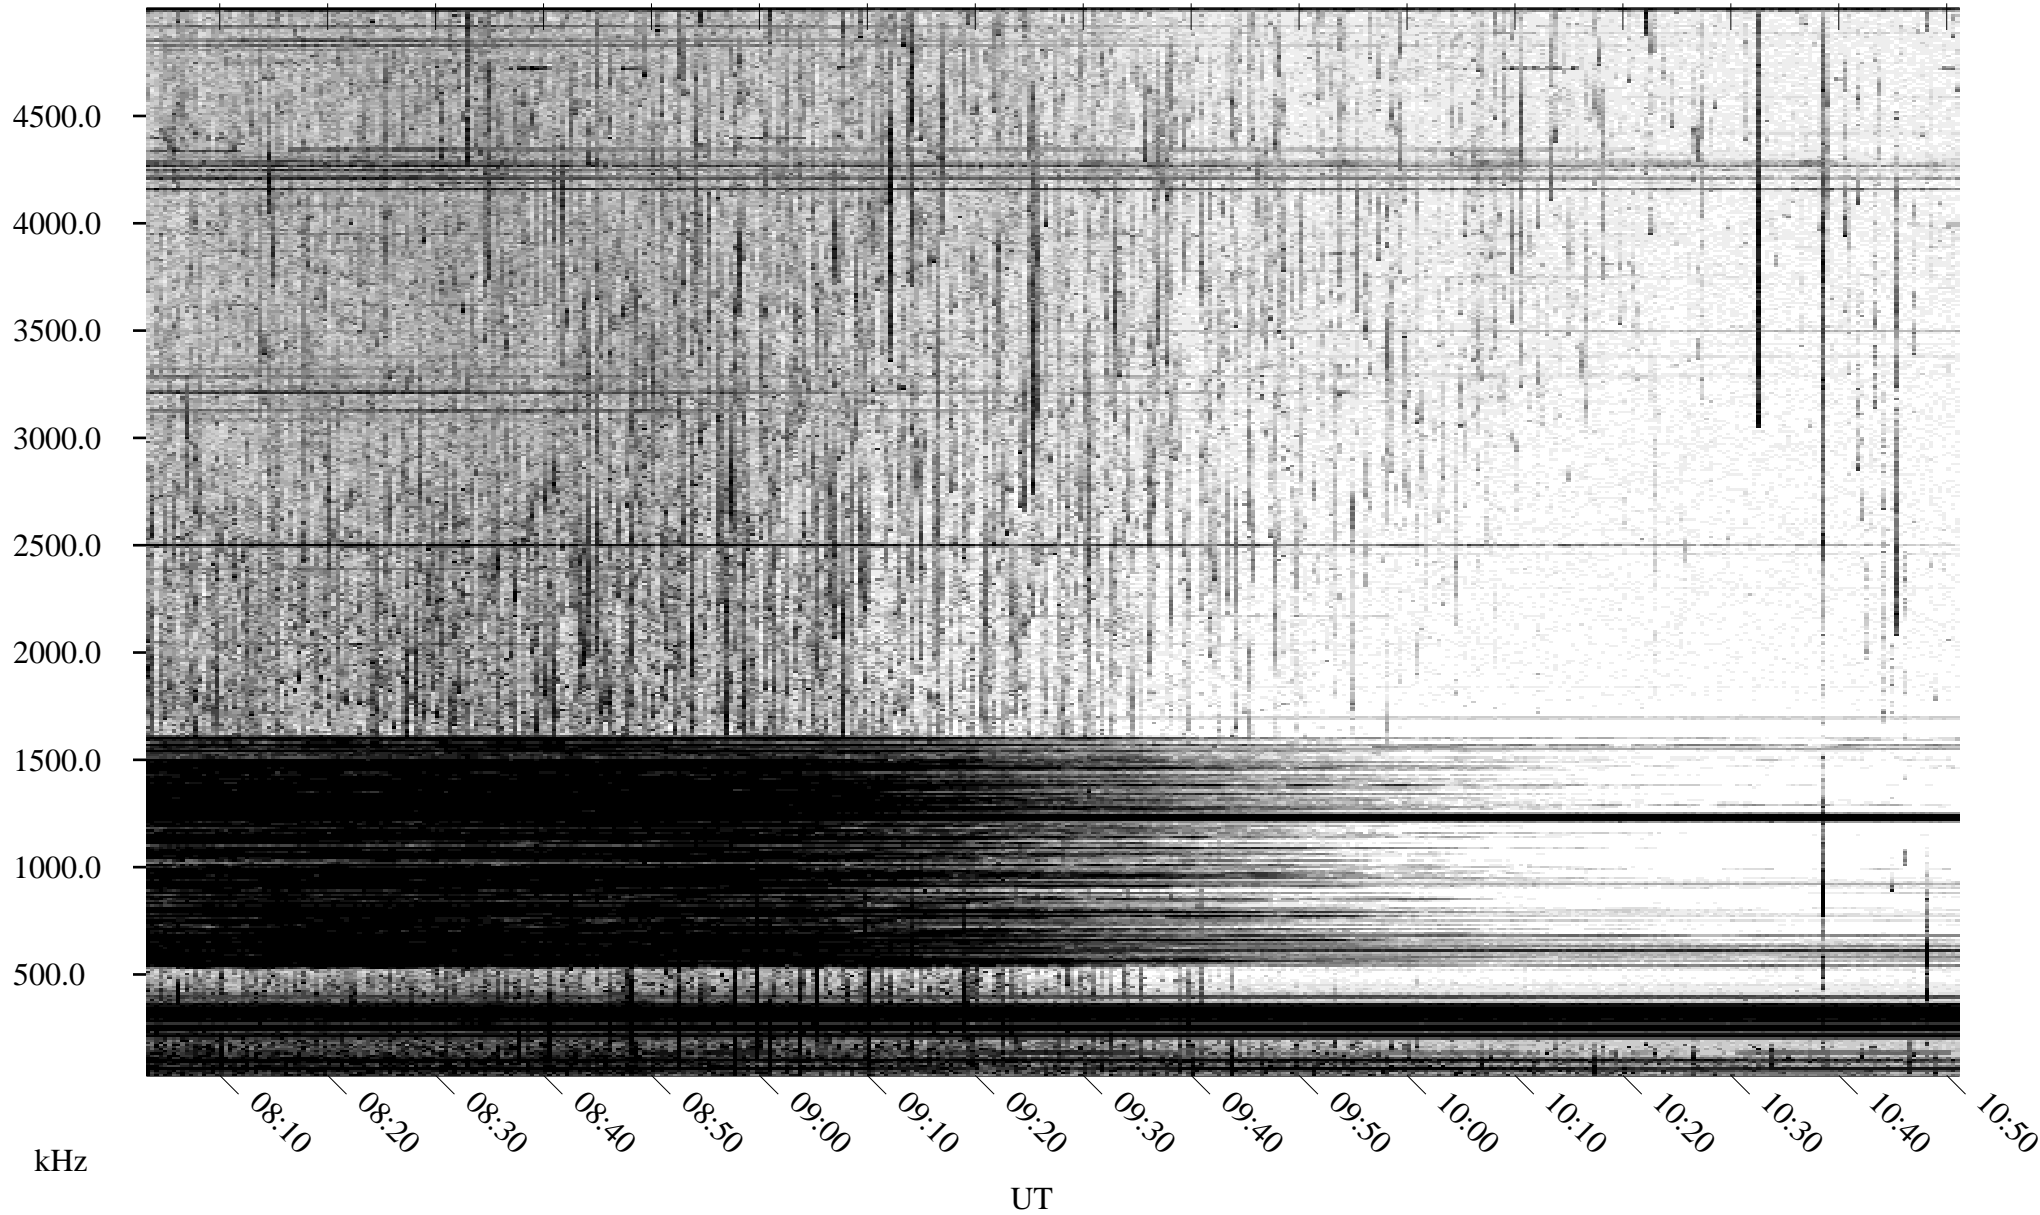

05/30/1996 Churchill, Manitoba

Linear Scale Black = 161 White = 15

ch961511.r01m max_12

Page 1

05/30/1996 Churchill, Manitoba

Linear Scale Black = 161 White = 15

ch96151l.r01m max_12

Page 2

05/30/1996 Churchill, Manitoba

Linear Scale Black = 161 White = 15

ch961511.r01m max_12

Page 3

05/30/1996 Churchill, Manitoba

Linear Scale Black = 161 White = 15

ch96151l.r01m max_12

Page 4