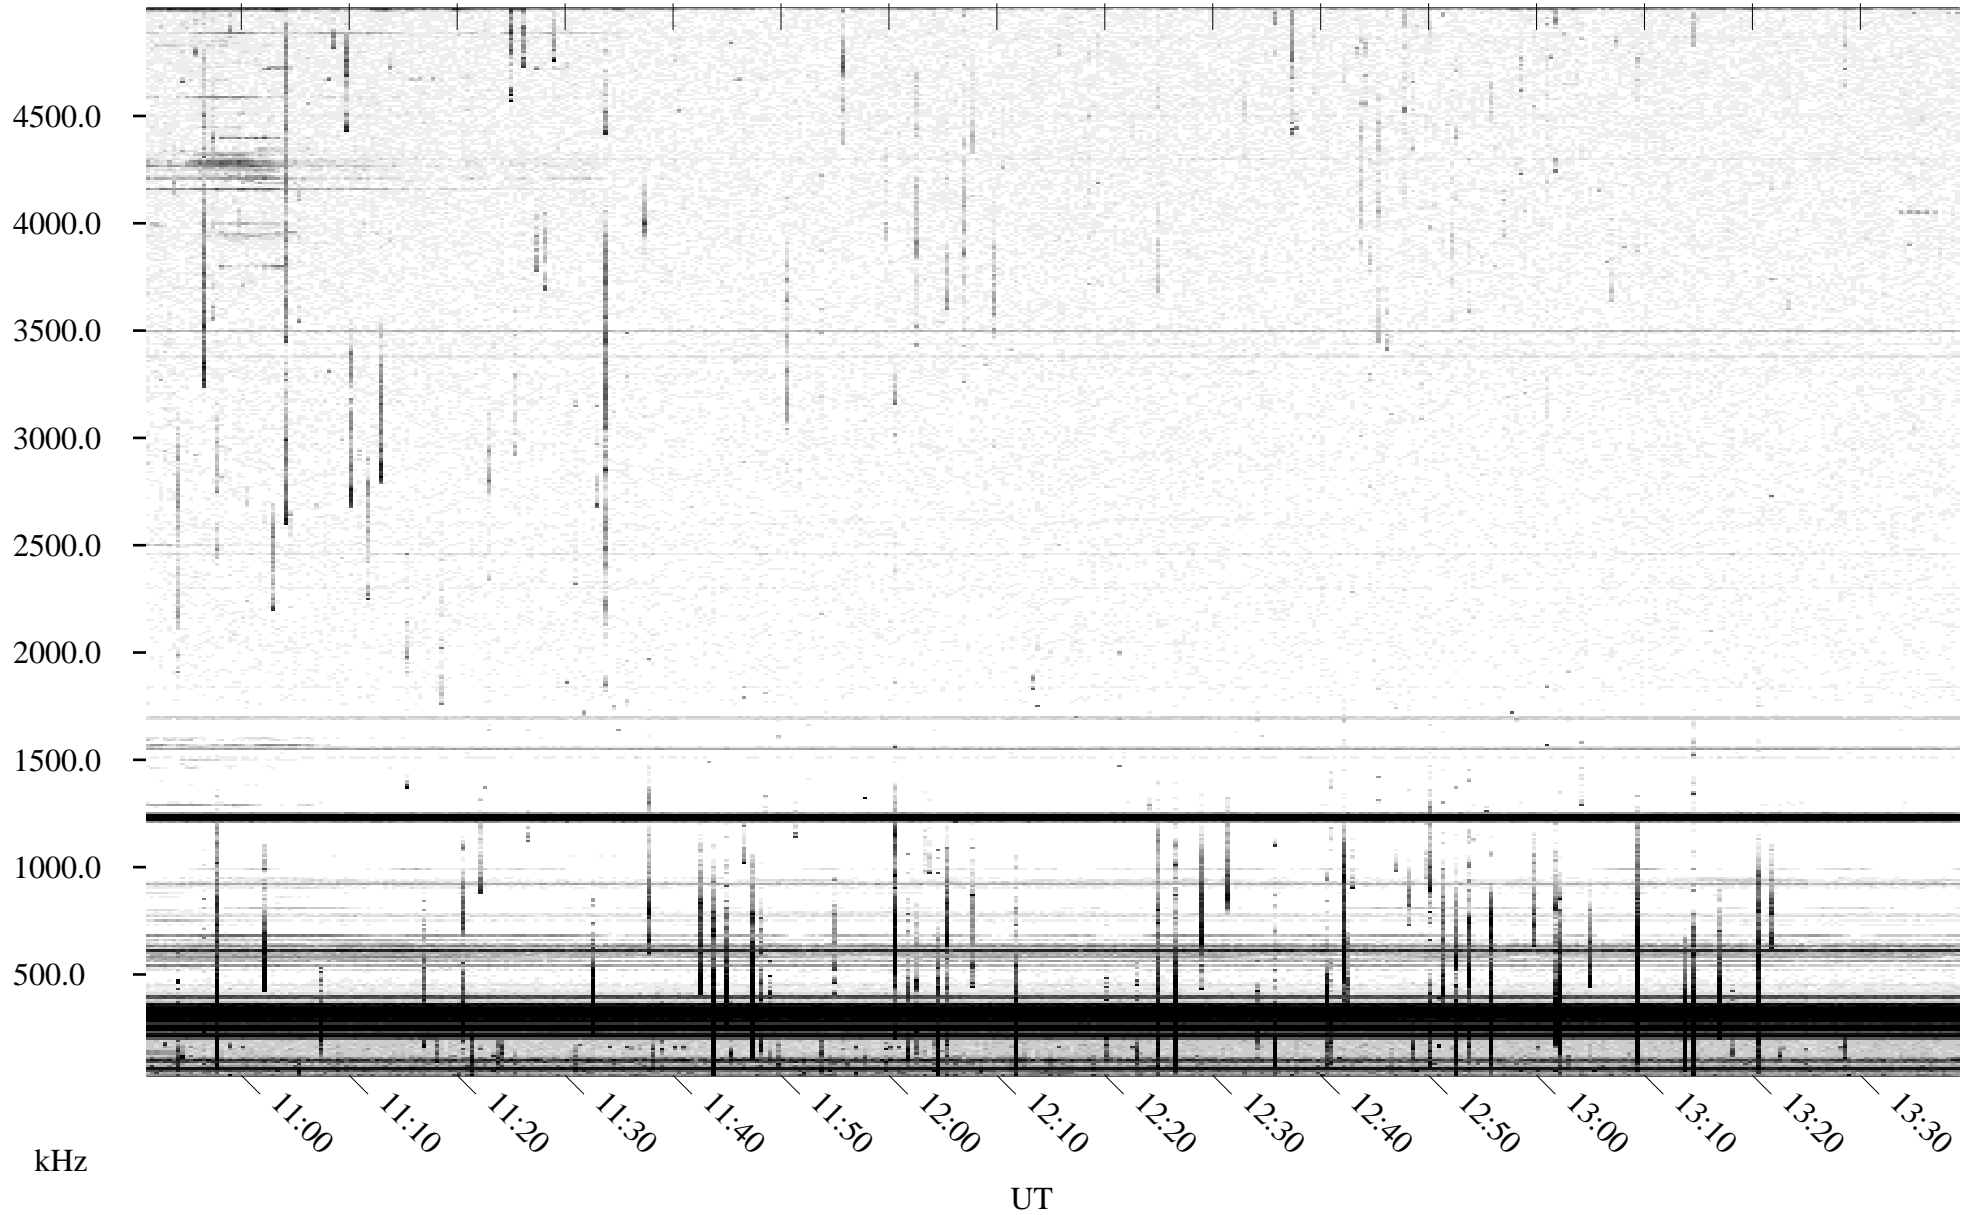

05/30/1996 Churchill, Manitoba

Linear Scale Black = 161 White = 15

ch961511.r01m max_12

Page 1

05/30/1996 Churchill, Manitoba

Linear Scale Black = 161 White = 15

ch96151l.r01m max_12

Page 2

05/30/1996 Churchill, Manitoba

Linear Scale Black = 161 White = 15

ch961511.r01m max_12

Page 3

05/30/1996 Churchill, Manitoba

Linear Scale Black = 161 White = 15

ch96151l.r01m max_12

Page 4