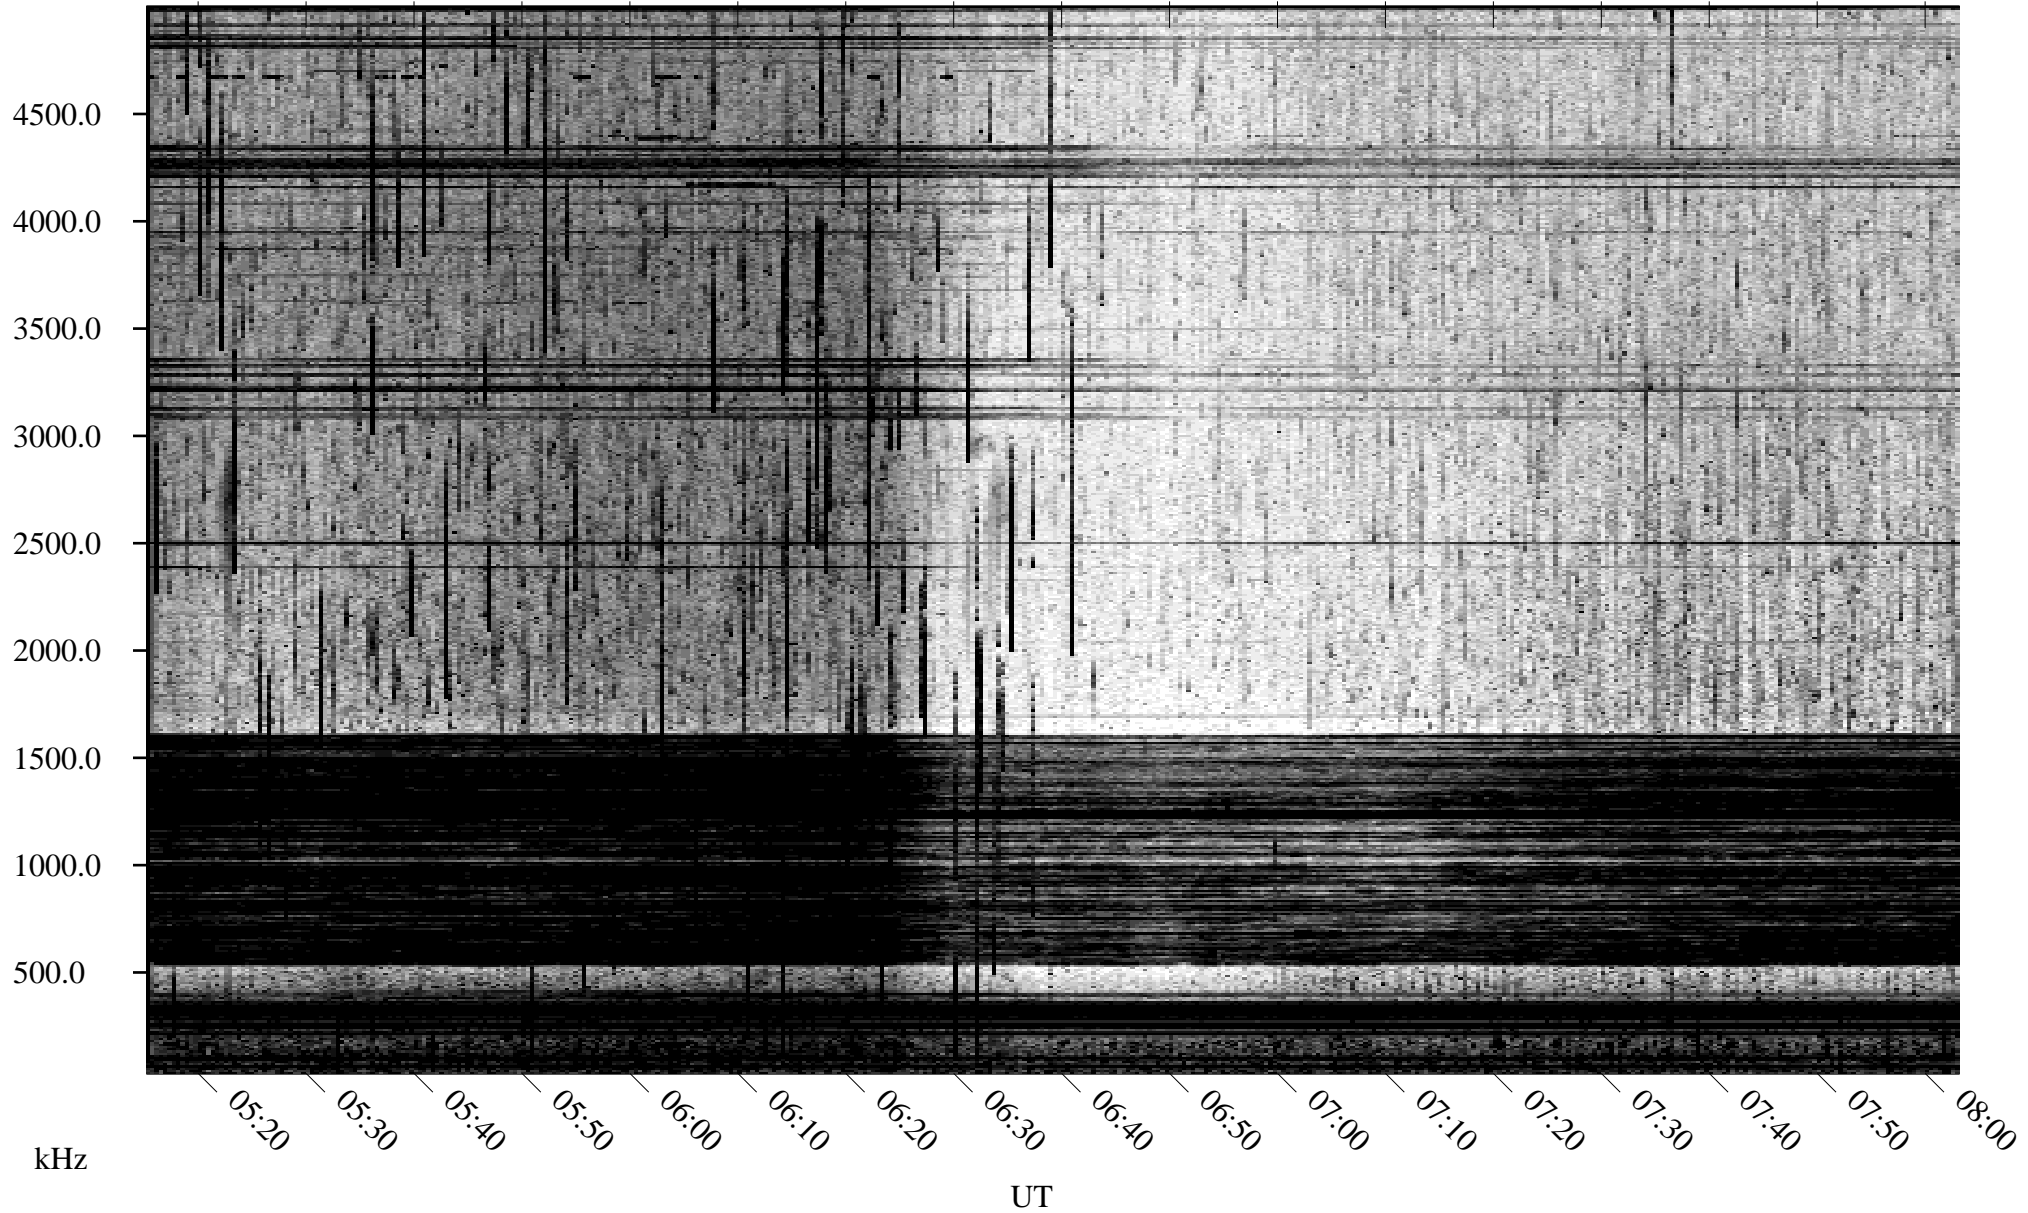

05/30/1996 Churchill, Manitoba

Linear Scale Black = 161 White = 15

ch961511.r01m max_12

Page 1

05/30/1996 Churchill, Manitoba

Linear Scale Black = 161 White = 15

ch96151l.r01m max_12

Page 2

05/30/1996 Churchill, Manitoba

Linear Scale Black = 161 White = 15

ch961511.r01m max_12

Page 3

05/30/1996 Churchill, Manitoba

Linear Scale Black = 161 White = 15

ch96151l.r01m max_12

Page 4