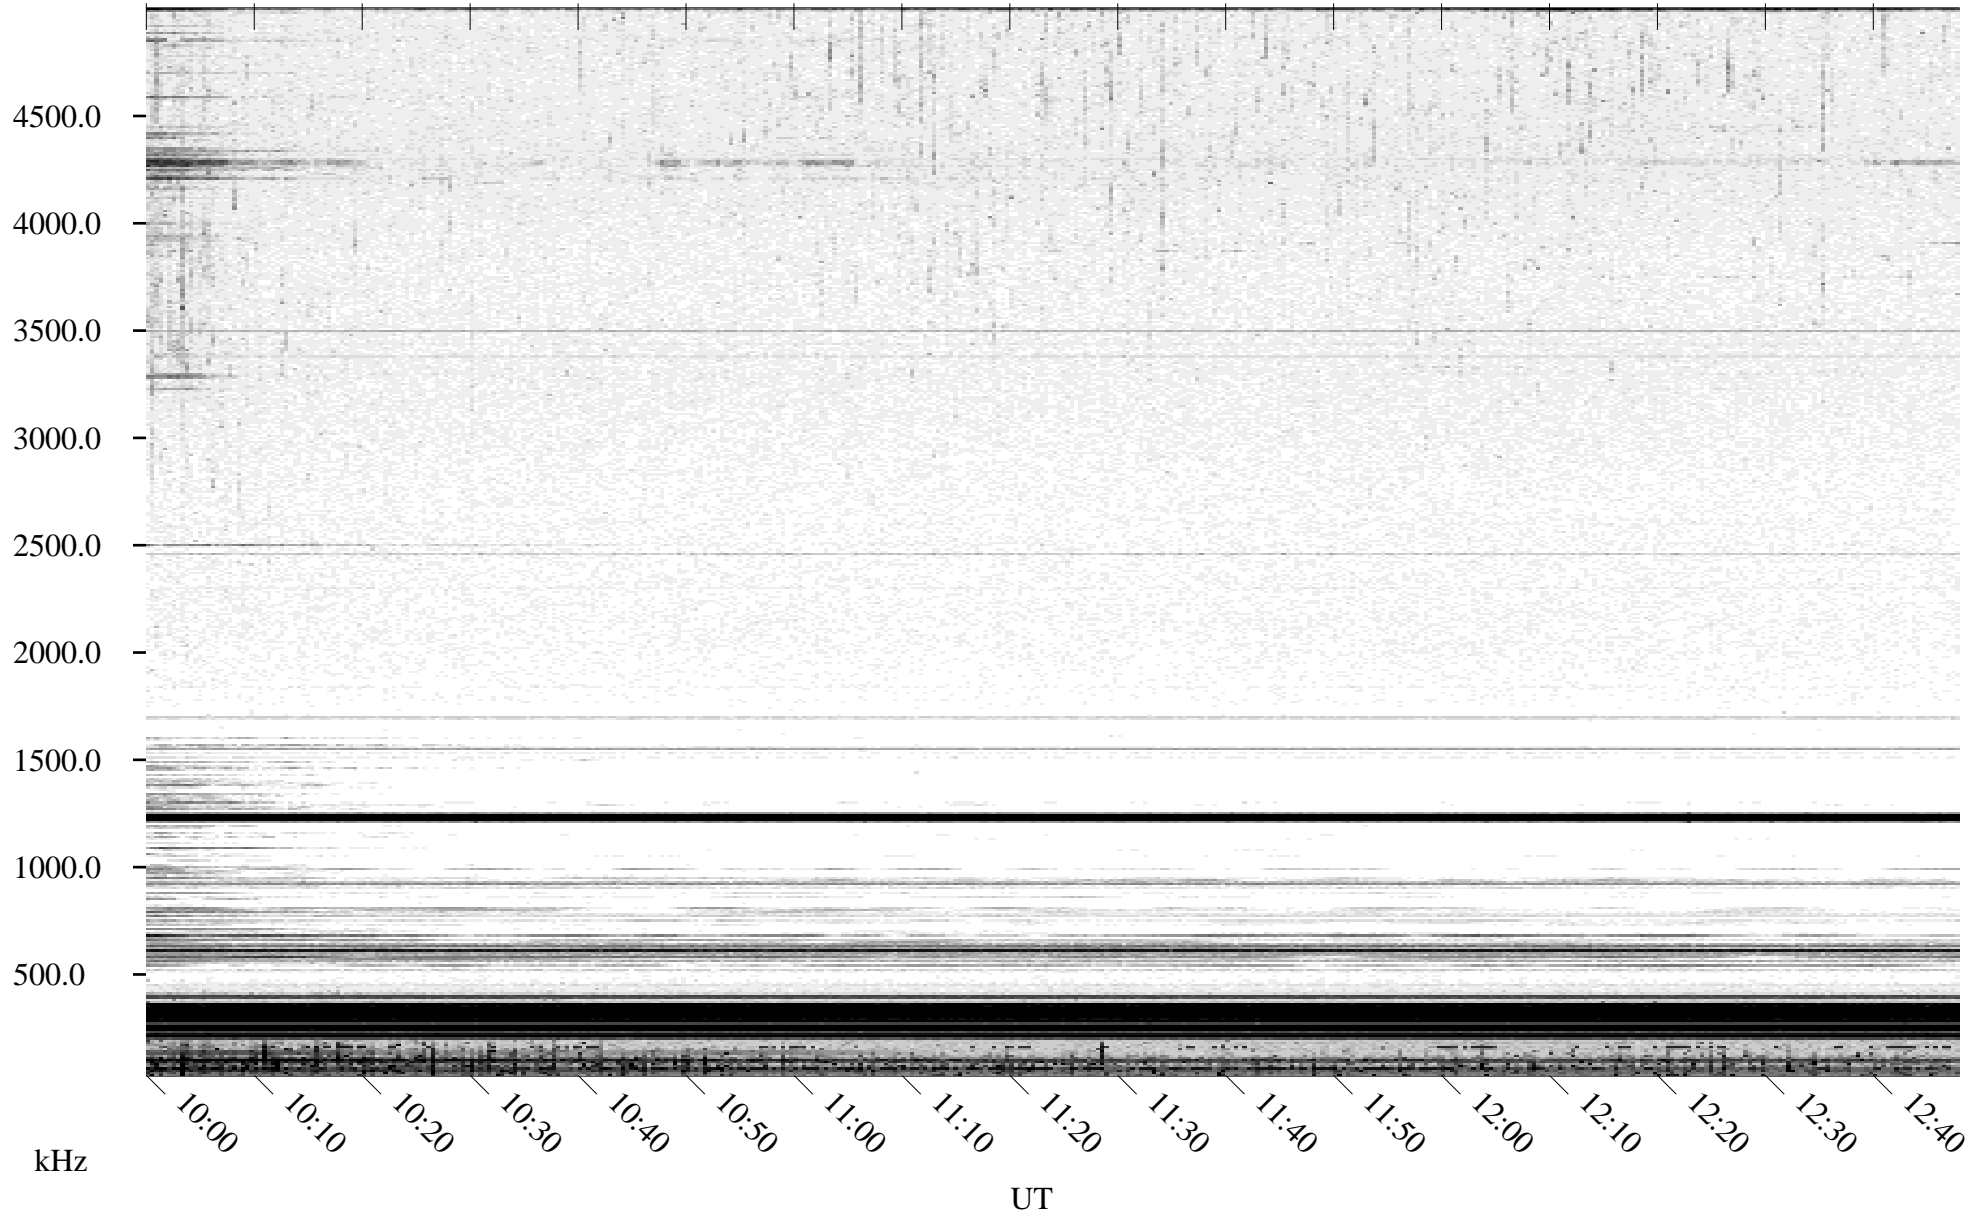

# 05/31/1996 Churchill, Manitoba

Linear Scale    Black = 161    White = 15

ch961511.r02m max\_12

Page 4

# 05/31/1996 Churchill, Manitoba

Linear Scale    Black = 161    White = 15

ch961511.r02m max\_12

Page 5

# 05/31/1996 Churchill, Manitoba

Linear Scale    Black = 161    White = 15

ch961511.r02m max\_12

Page 6

# 05/31/1996 Churchill, Manitoba

Linear Scale    Black = 161    White = 15

ch961511.r02m max\_12

Page 7