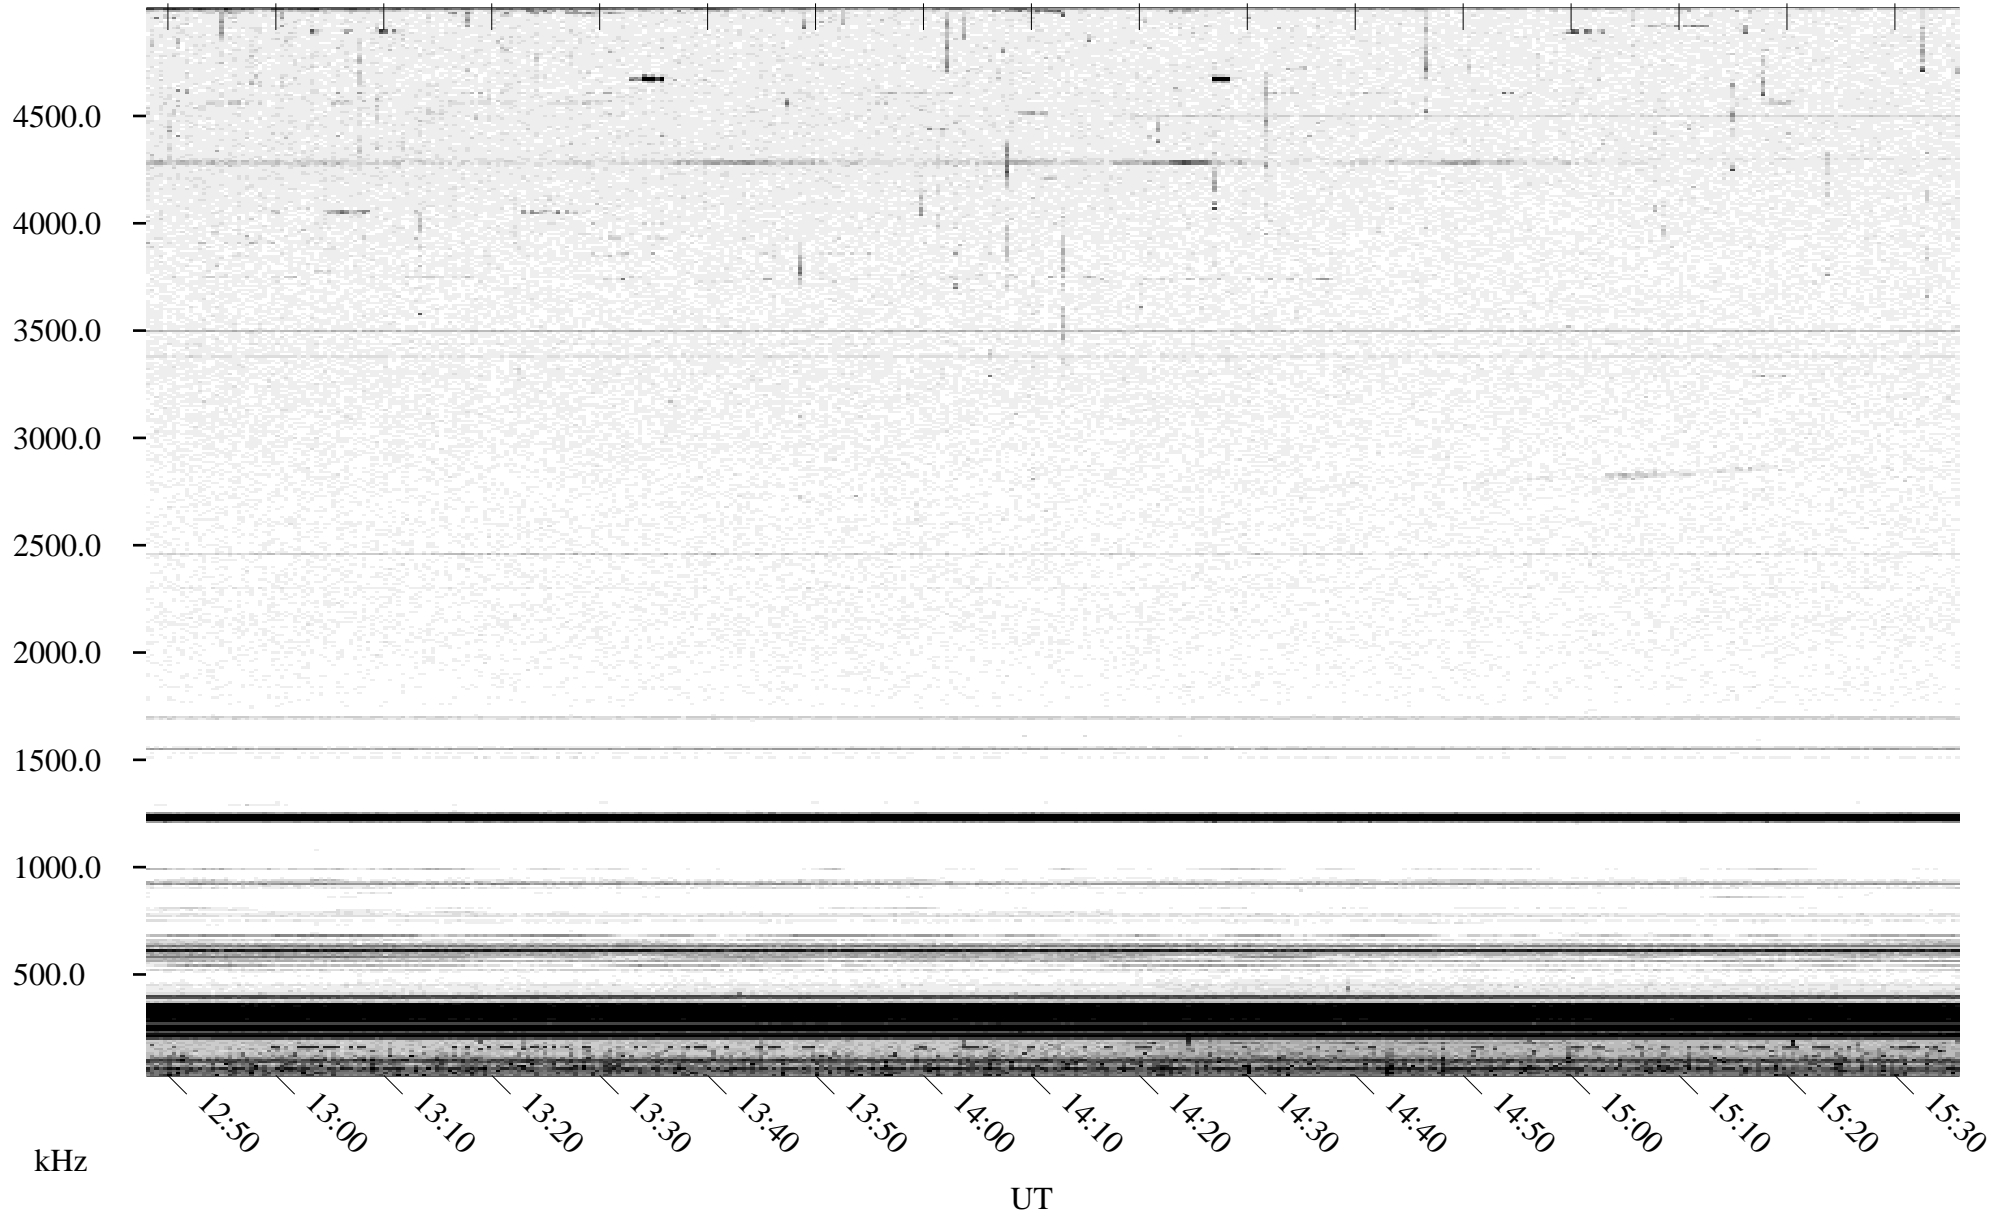

# 05/31/1996 Churchill, Manitoba

Linear Scale    Black = 161    White = 15

ch961511.r02m max\_12

Page 5

# 05/31/1996 Churchill, Manitoba

Linear Scale    Black = 161    White = 15

ch961511.r02m max\_12

Page 6

# 05/31/1996 Churchill, Manitoba

Linear Scale    Black = 161    White = 15

ch961511.r02m max\_12

Page 7

# 05/31/1996 Churchill, Manitoba

Linear Scale Black = 161 White = 15

ch961511.r02m max\_12

Page 8