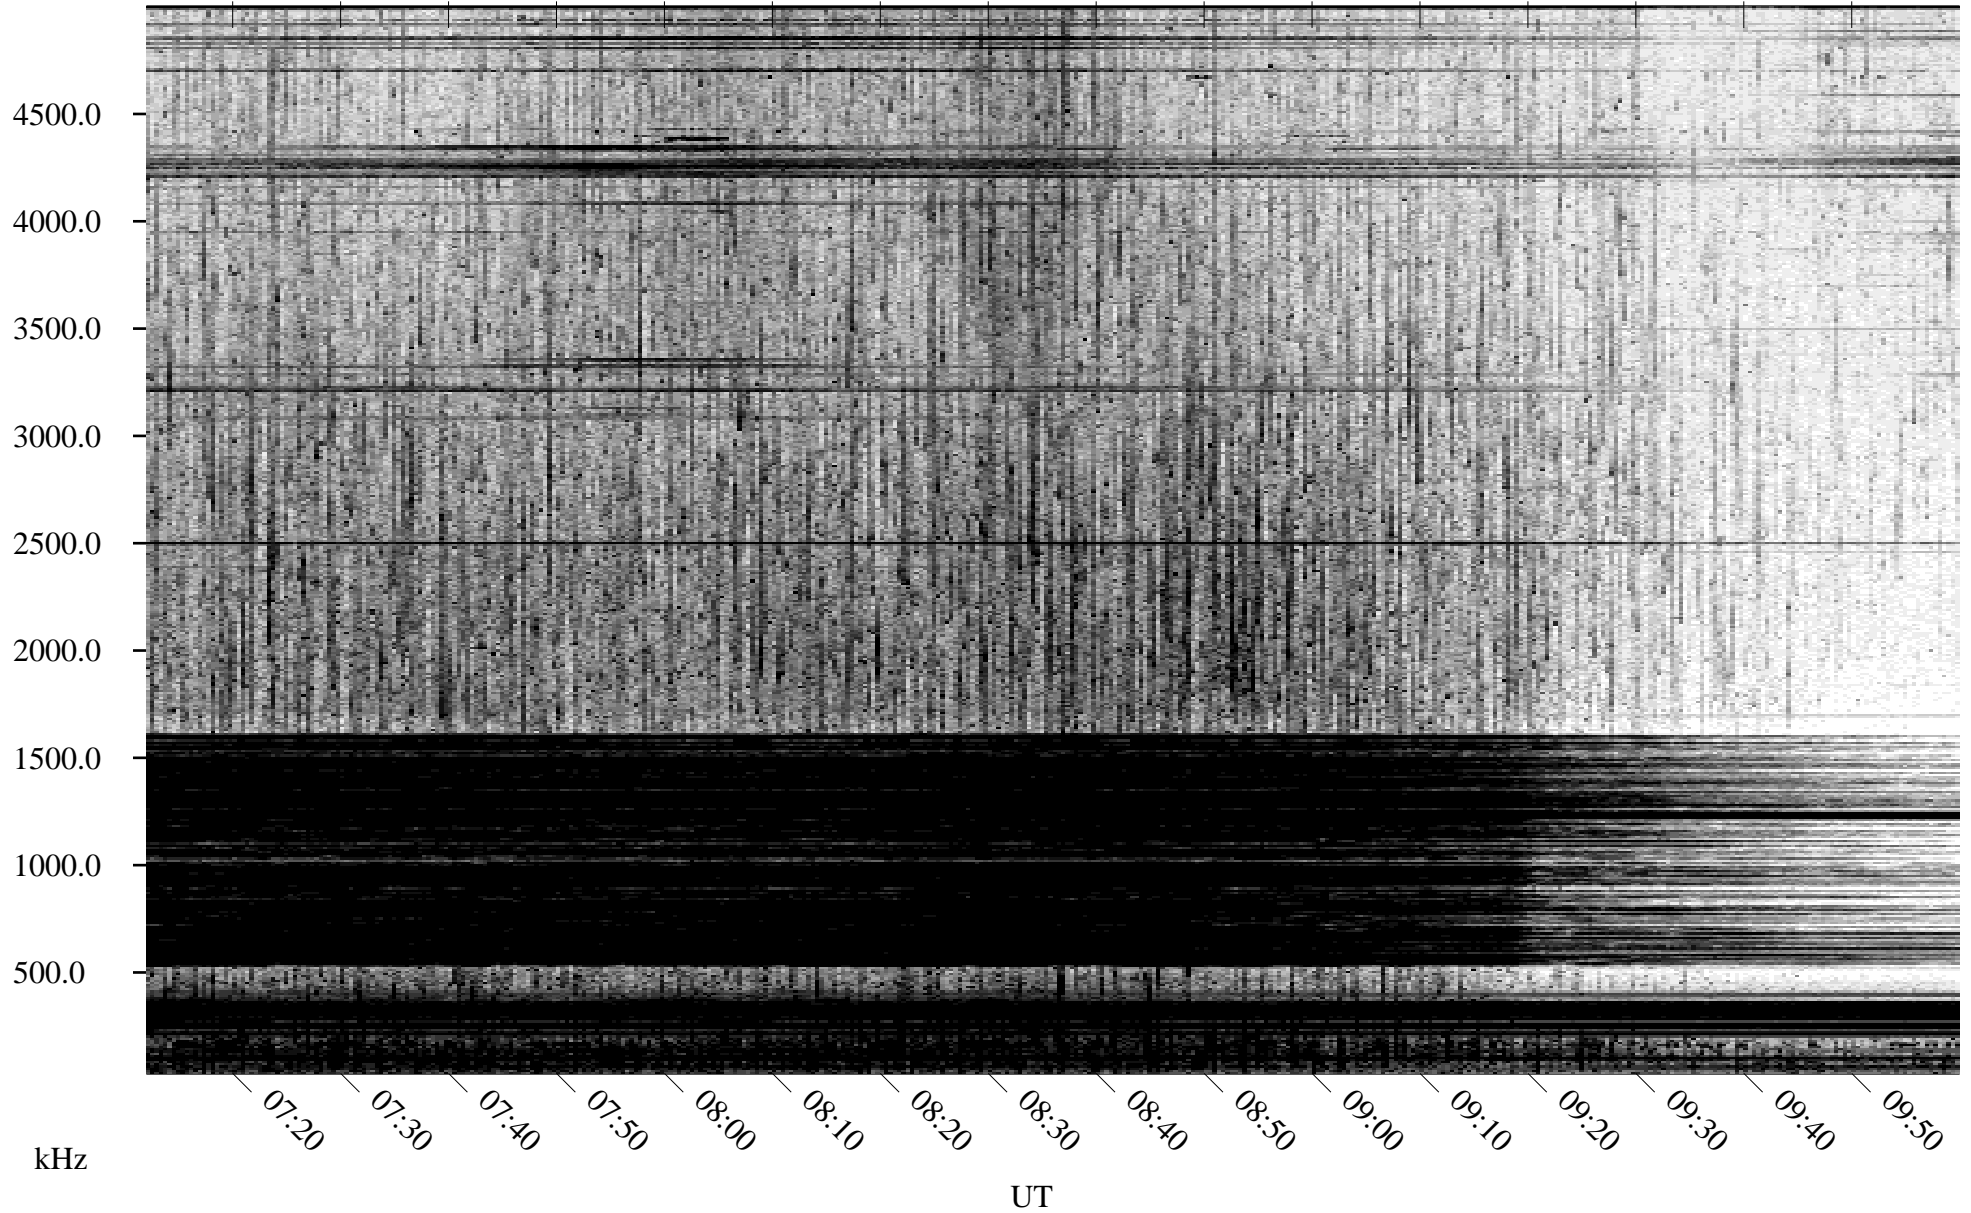

# 05/31/1996 Churchill, Manitoba

Linear Scale    Black = 161    White = 15

ch961511.r02m max\_12

Page 3

# 05/31/1996 Churchill, Manitoba

Linear Scale    Black = 161    White = 15

ch961511.r02m max\_12

Page 4

# 05/31/1996 Churchill, Manitoba

Linear Scale    Black = 161    White = 15

ch961511.r02m max\_12

Page 5

# 05/31/1996 Churchill, Manitoba

Linear Scale    Black = 161    White = 15

ch961511.r02m max\_12

Page 6