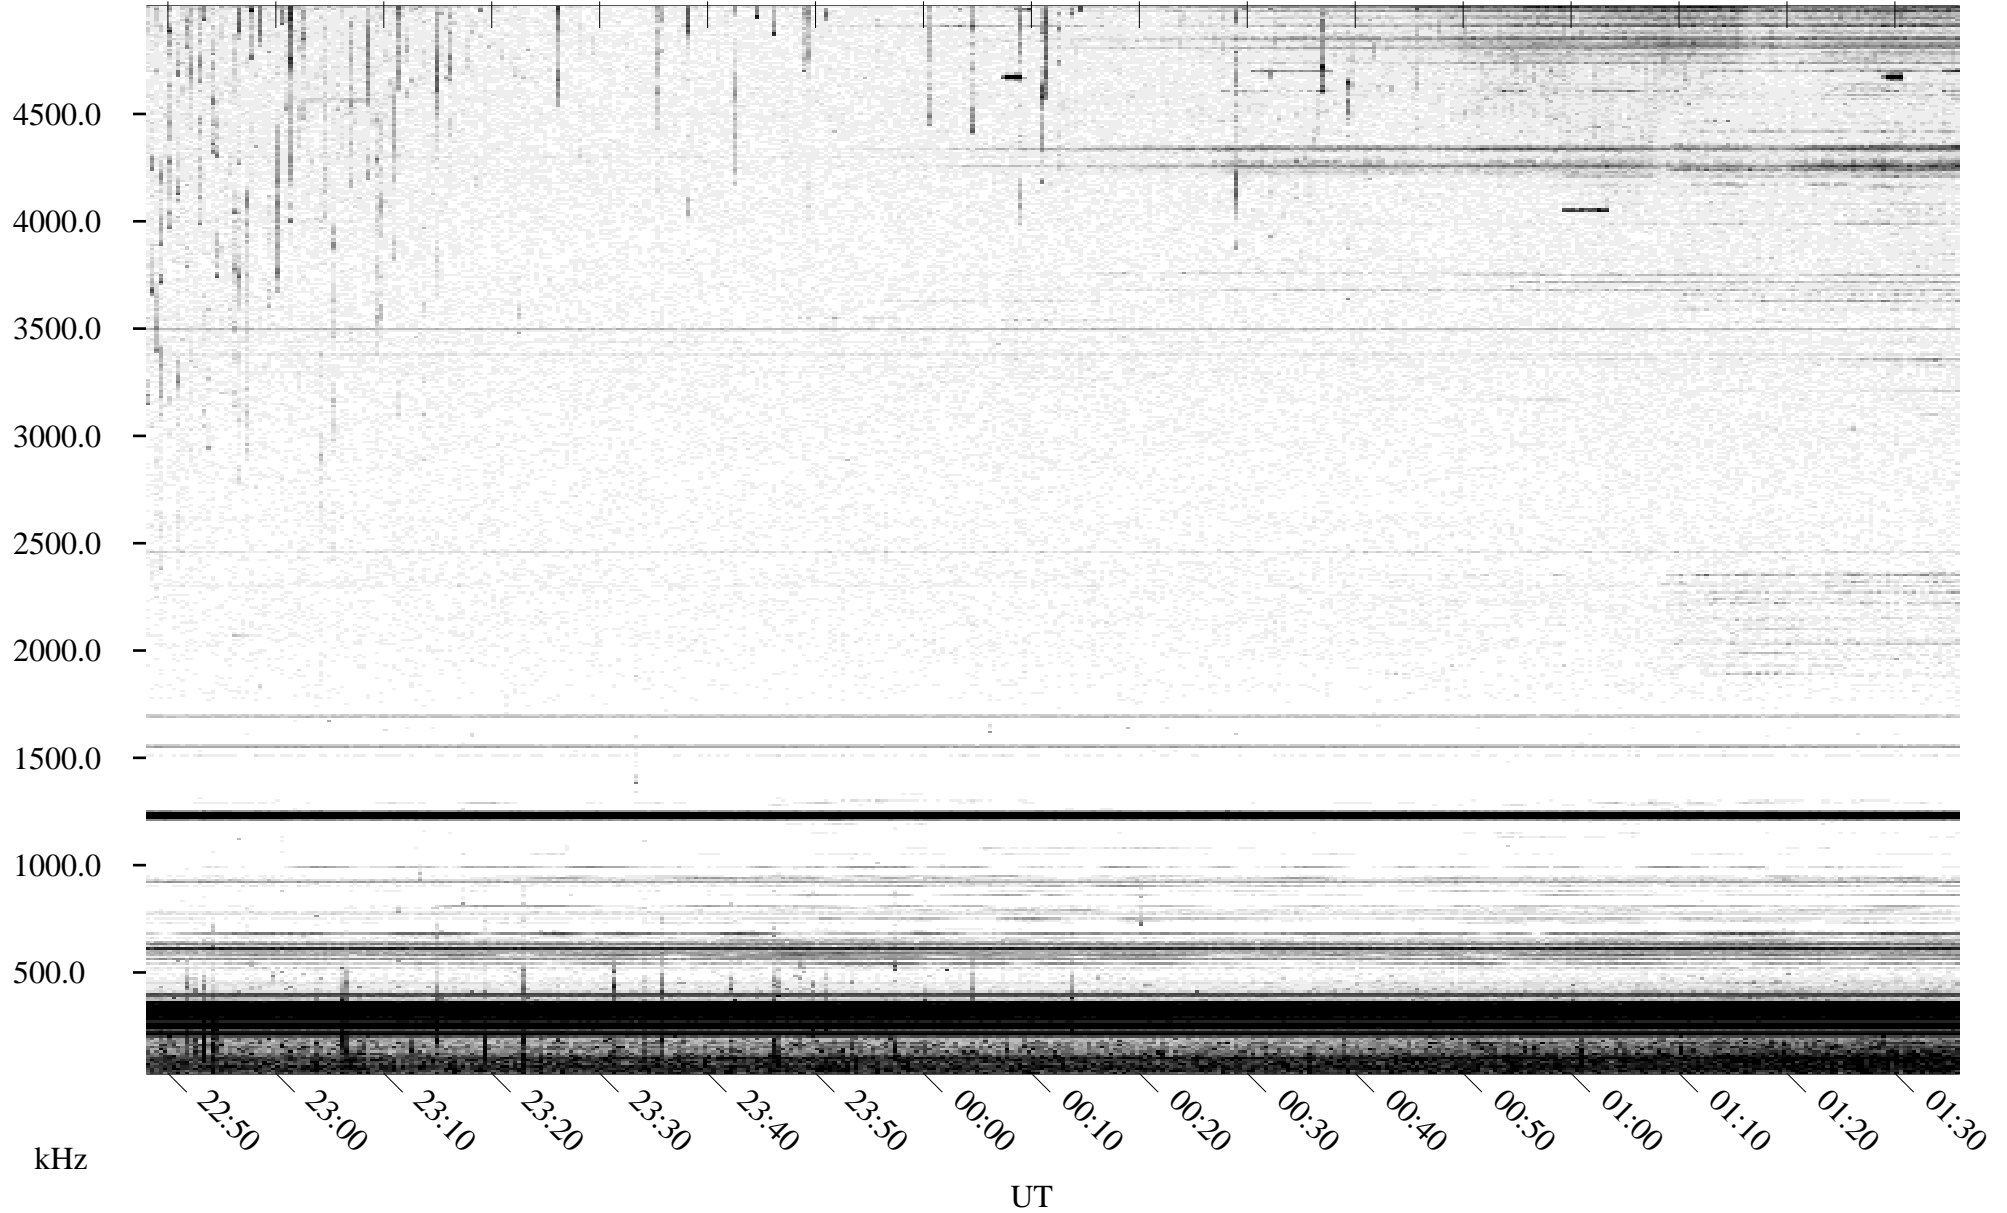

05/31/1996 Churchill, Manitoba

Linear Scale Black = 161 White = 15

ch96152l.r00m max_12

Page 1

05/31/1996 Churchill, Manitoba

Linear Scale Black = 161 White = 15

ch96152l.r00m max_12

Page 2

06/01/1996 Churchill, Manitoba

Linear Scale Black = 161 White = 15

ch96152l.r00m max_12

Page 3

06/01/1996 Churchill, Manitoba

Linear Scale Black = 161 White = 15

ch96152l.r00m max_12

Page 4

06/01/1996 Churchill, Manitoba

Linear Scale Black = 161 White = 15

ch96152l.r00m max_12

Page 5

06/01/1996 Churchill, Manitoba

Linear Scale Black = 161 White = 15

ch96152l.r00m max_12

Page 6

06/01/1996 Churchill, Manitoba

Linear Scale Black = 161 White = 15

ch96152l.r00m max_12

Page 7

06/01/1996 Churchill, Manitoba

Linear Scale Black = 161 White = 15

ch96152l.r00m max_12

Page 8