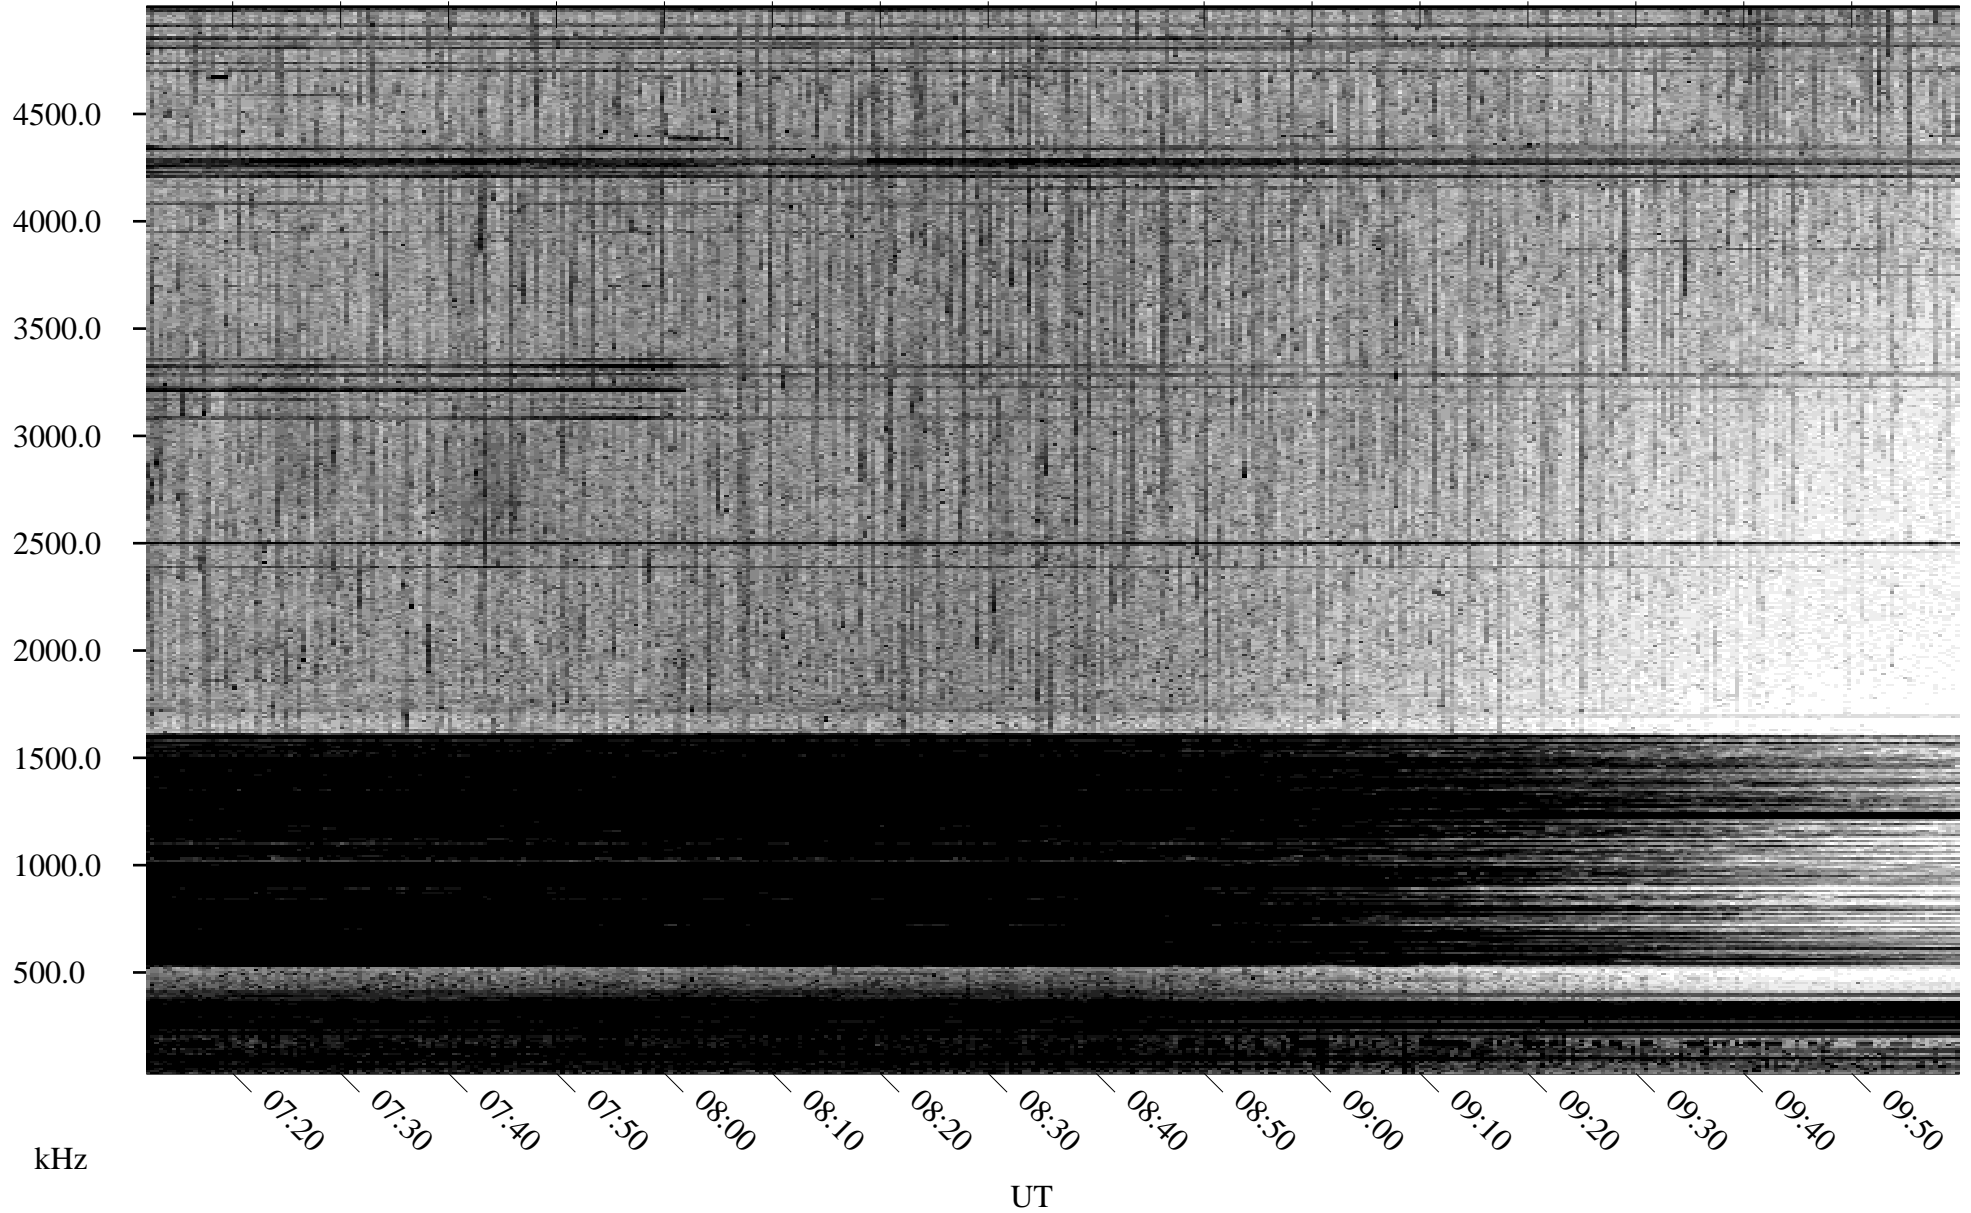

05/31/1996 Churchill, Manitoba

Linear Scale Black = 161 White = 15

ch96152l.r00m max_12

Page 1

05/31/1996 Churchill, Manitoba

Linear Scale Black = 161 White = 15

ch96152l.r00m max_12

Page 2

06/01/1996 Churchill, Manitoba

Linear Scale Black = 161 White = 15

ch96152l.r00m max_12

Page 3

06/01/1996 Churchill, Manitoba

Linear Scale Black = 161 White = 15

ch96152l.r00m max_12

Page 4

06/01/1996 Churchill, Manitoba

Linear Scale Black = 161 White = 15

ch96152l.r00m max_12

Page 5

06/01/1996 Churchill, Manitoba

Linear Scale Black = 161 White = 15

ch96152l.r00m max_12

Page 6

06/01/1996 Churchill, Manitoba

Linear Scale Black = 161 White = 15

ch96152l.r00m max_12

Page 7

06/01/1996 Churchill, Manitoba

Linear Scale Black = 161 White = 15

ch96152l.r00m max_12

Page 8