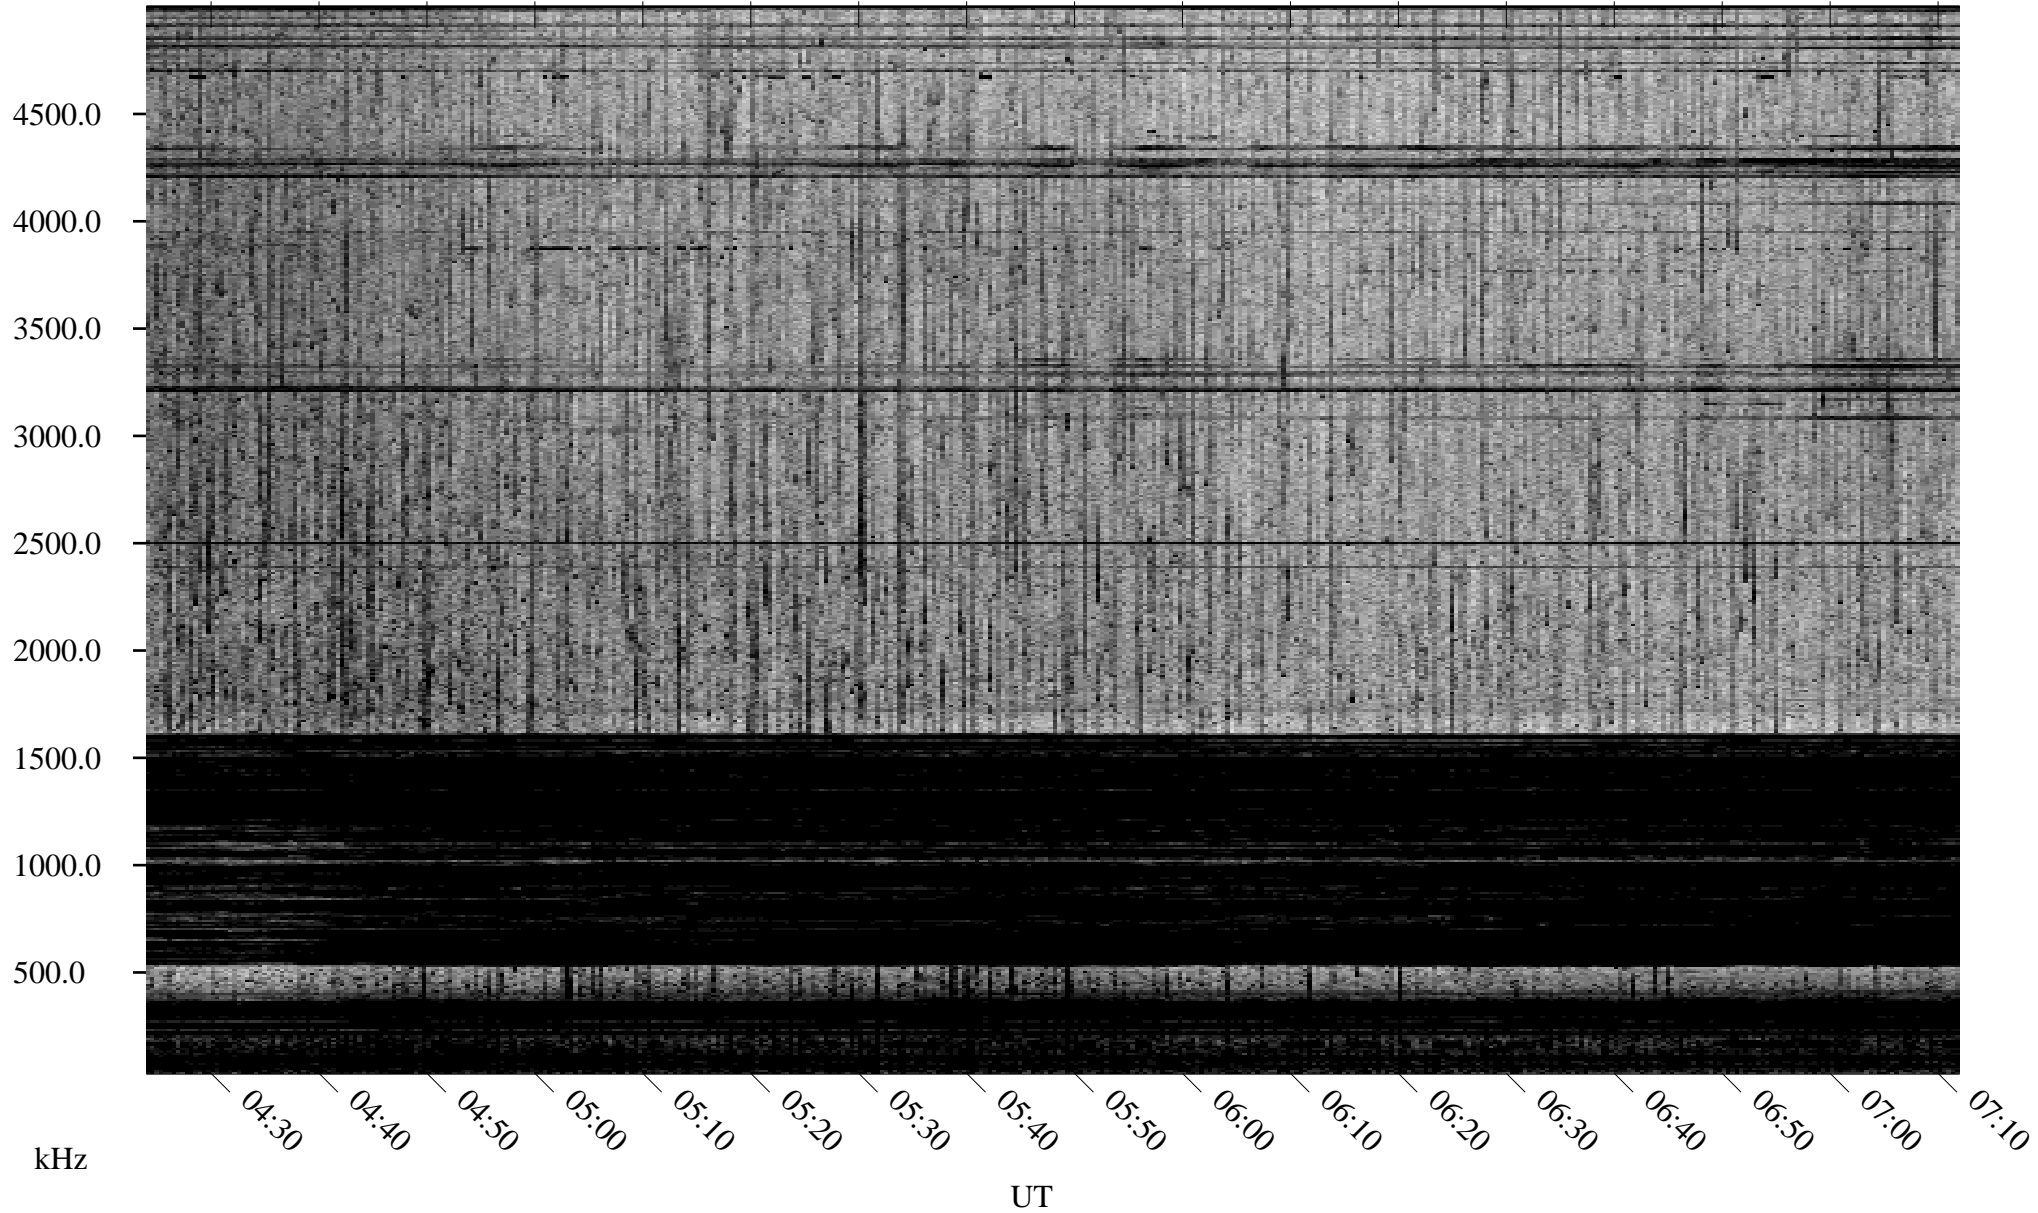

05/31/1996 Churchill, Manitoba

Linear Scale Black = 161 White = 15

ch96152l.r00m max_12

Page 1

05/31/1996 Churchill, Manitoba

Linear Scale Black = 161 White = 15

ch96152l.r00m max_12

Page 2

06/01/1996 Churchill, Manitoba

Linear Scale Black = 161 White = 15

ch96152l.r00m max_12

Page 3

06/01/1996 Churchill, Manitoba

Linear Scale Black = 161 White = 15

ch96152l.r00m max_12

Page 4

06/01/1996 Churchill, Manitoba

Linear Scale Black = 161 White = 15

ch96152l.r00m max_12

Page 5

06/01/1996 Churchill, Manitoba

Linear Scale Black = 161 White = 15

ch96152l.r00m max_12

Page 6

06/01/1996 Churchill, Manitoba

Linear Scale Black = 161 White = 15

ch96152l.r00m max_12

Page 7

06/01/1996 Churchill, Manitoba

Linear Scale Black = 161 White = 15

ch96152l.r00m max_12

Page 8