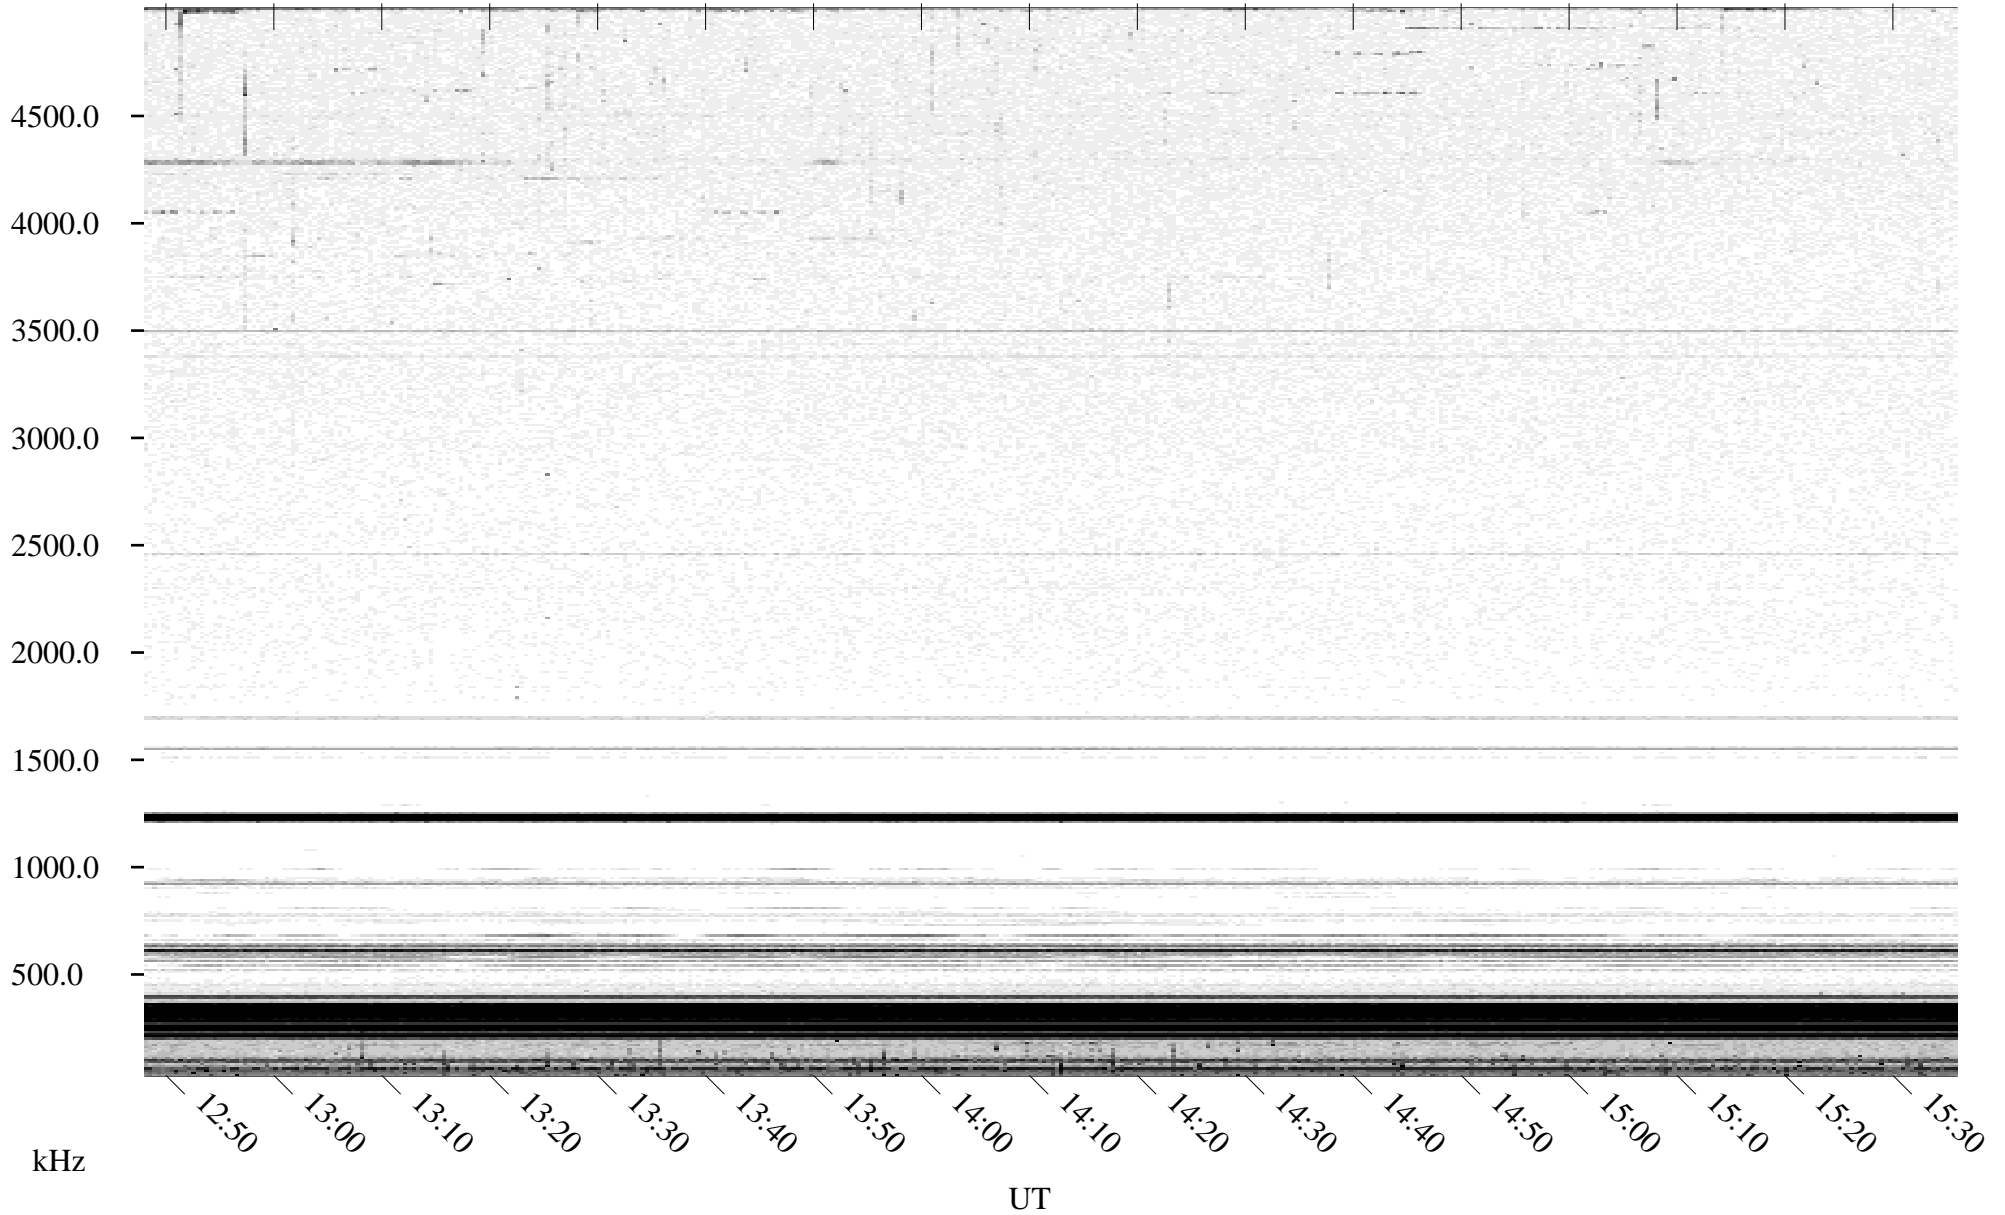

05/31/1996 Churchill, Manitoba

Linear Scale Black = 161 White = 15

ch96152l.r00m max_12

Page 1

05/31/1996 Churchill, Manitoba

Linear Scale Black = 161 White = 15

ch96152l.r00m max_12

Page 2

06/01/1996 Churchill, Manitoba

Linear Scale Black = 161 White = 15

ch96152l.r00m max_12

Page 3

06/01/1996 Churchill, Manitoba

Linear Scale Black = 161 White = 15

ch96152l.r00m max_12

Page 4

06/01/1996 Churchill, Manitoba

Linear Scale Black = 161 White = 15

ch96152l.r00m max_12

Page 5

06/01/1996 Churchill, Manitoba

Linear Scale Black = 161 White = 15

ch96152l.r00m max_12

Page 6

06/01/1996 Churchill, Manitoba

Linear Scale Black = 161 White = 15

ch96152l.r00m max_12

Page 7

06/01/1996 Churchill, Manitoba

Linear Scale Black = 161 White = 15

ch96152l.r00m max_12

Page 8