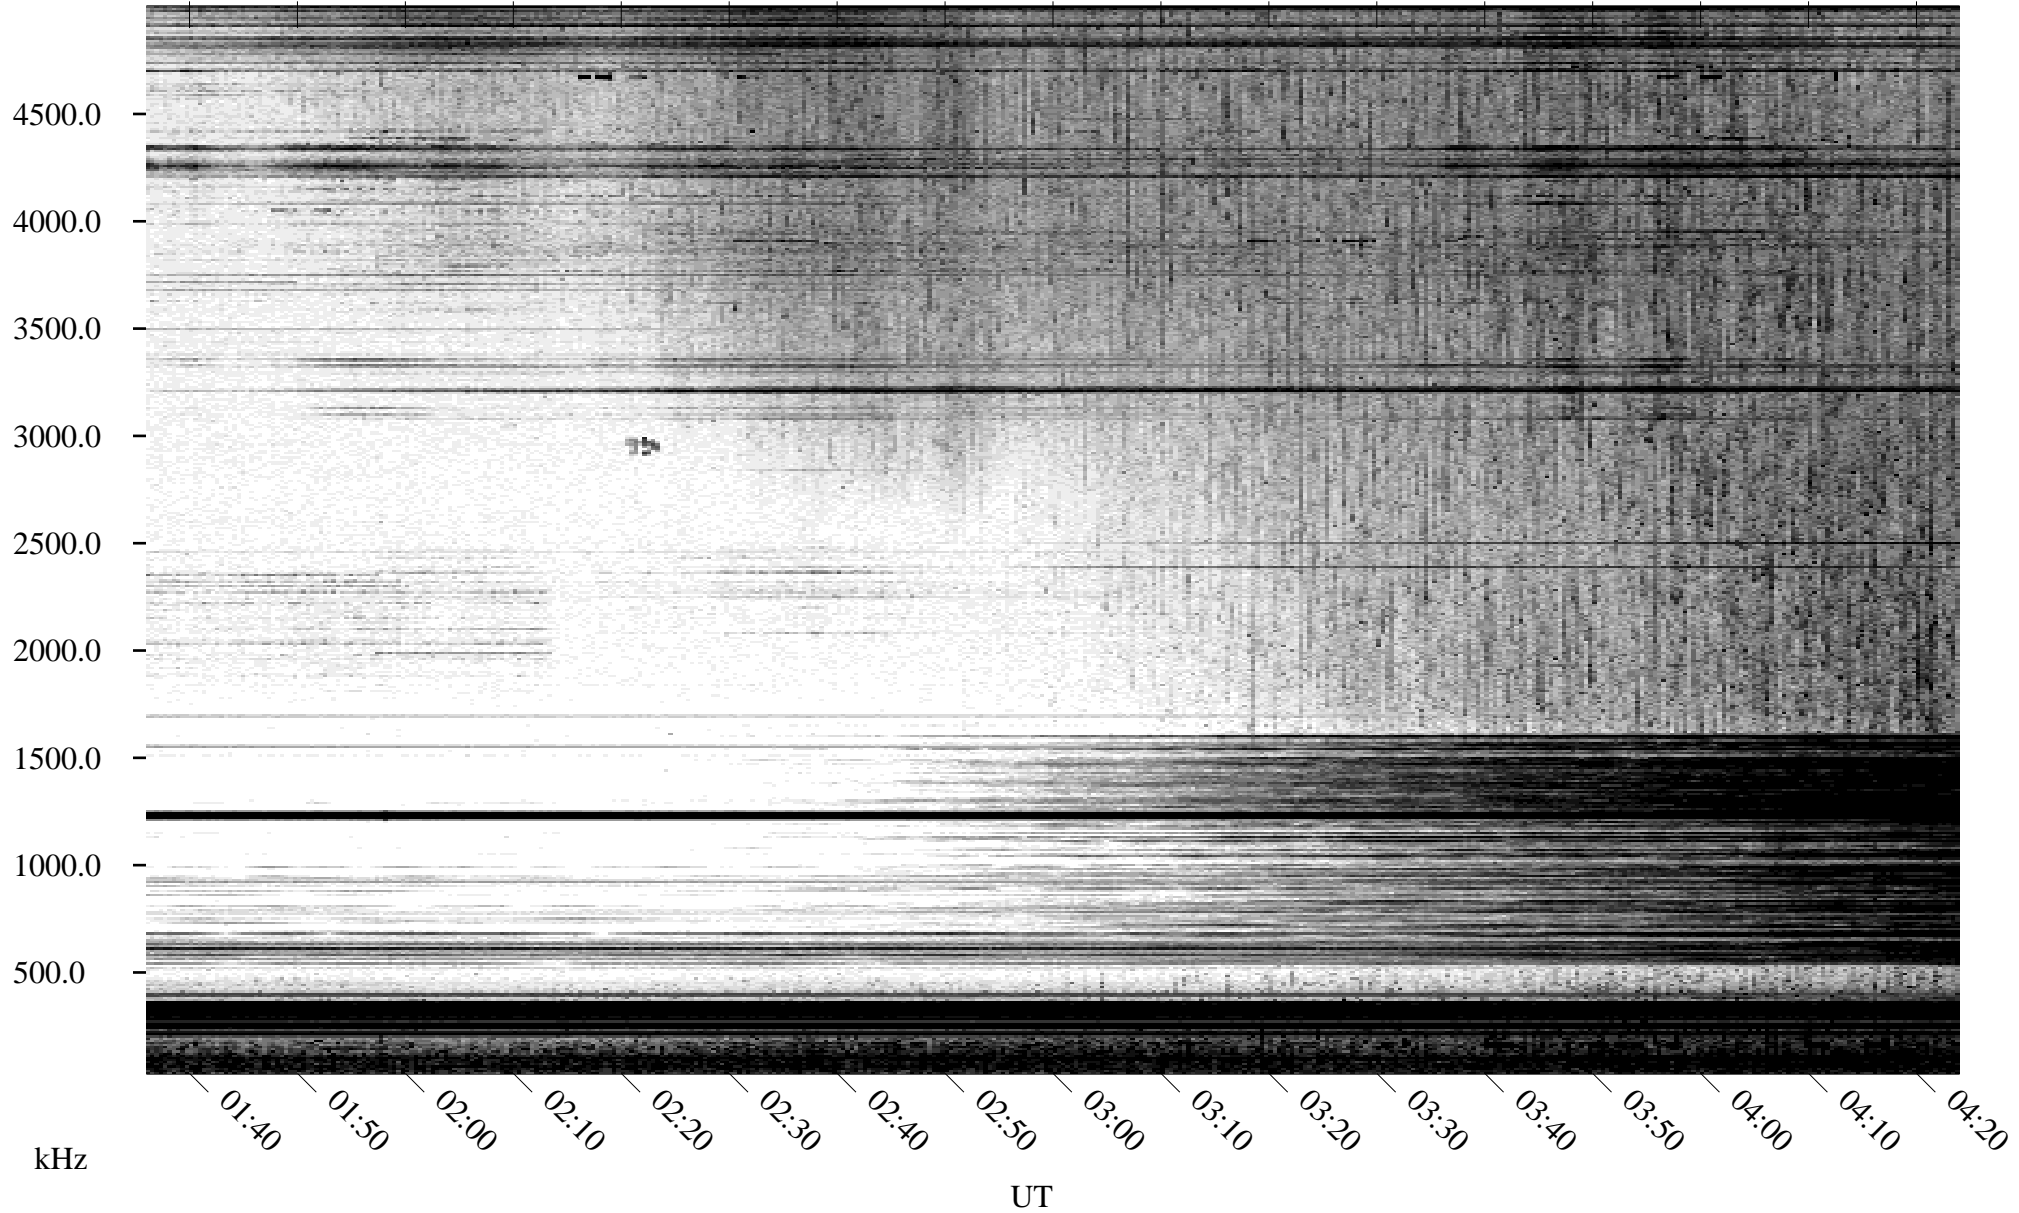

05/31/1996 Churchill, Manitoba

Linear Scale Black = 161 White = 15

ch96152l.r00m max_12

Page 1

05/31/1996 Churchill, Manitoba

Linear Scale Black = 161 White = 15

ch96152l.r00m max_12

Page 2

06/01/1996 Churchill, Manitoba

Linear Scale Black = 161 White = 15

ch96152l.r00m max_12

Page 3

06/01/1996 Churchill, Manitoba

Linear Scale Black = 161 White = 15

ch96152l.r00m max_12

Page 4

06/01/1996 Churchill, Manitoba

Linear Scale Black = 161 White = 15

ch96152l.r00m max_12

Page 5

06/01/1996 Churchill, Manitoba

Linear Scale Black = 161 White = 15

ch96152l.r00m max_12

Page 6

06/01/1996 Churchill, Manitoba

Linear Scale Black = 161 White = 15

ch96152l.r00m max_12

Page 7

06/01/1996 Churchill, Manitoba

Linear Scale Black = 161 White = 15

ch96152l.r00m max_12

Page 8