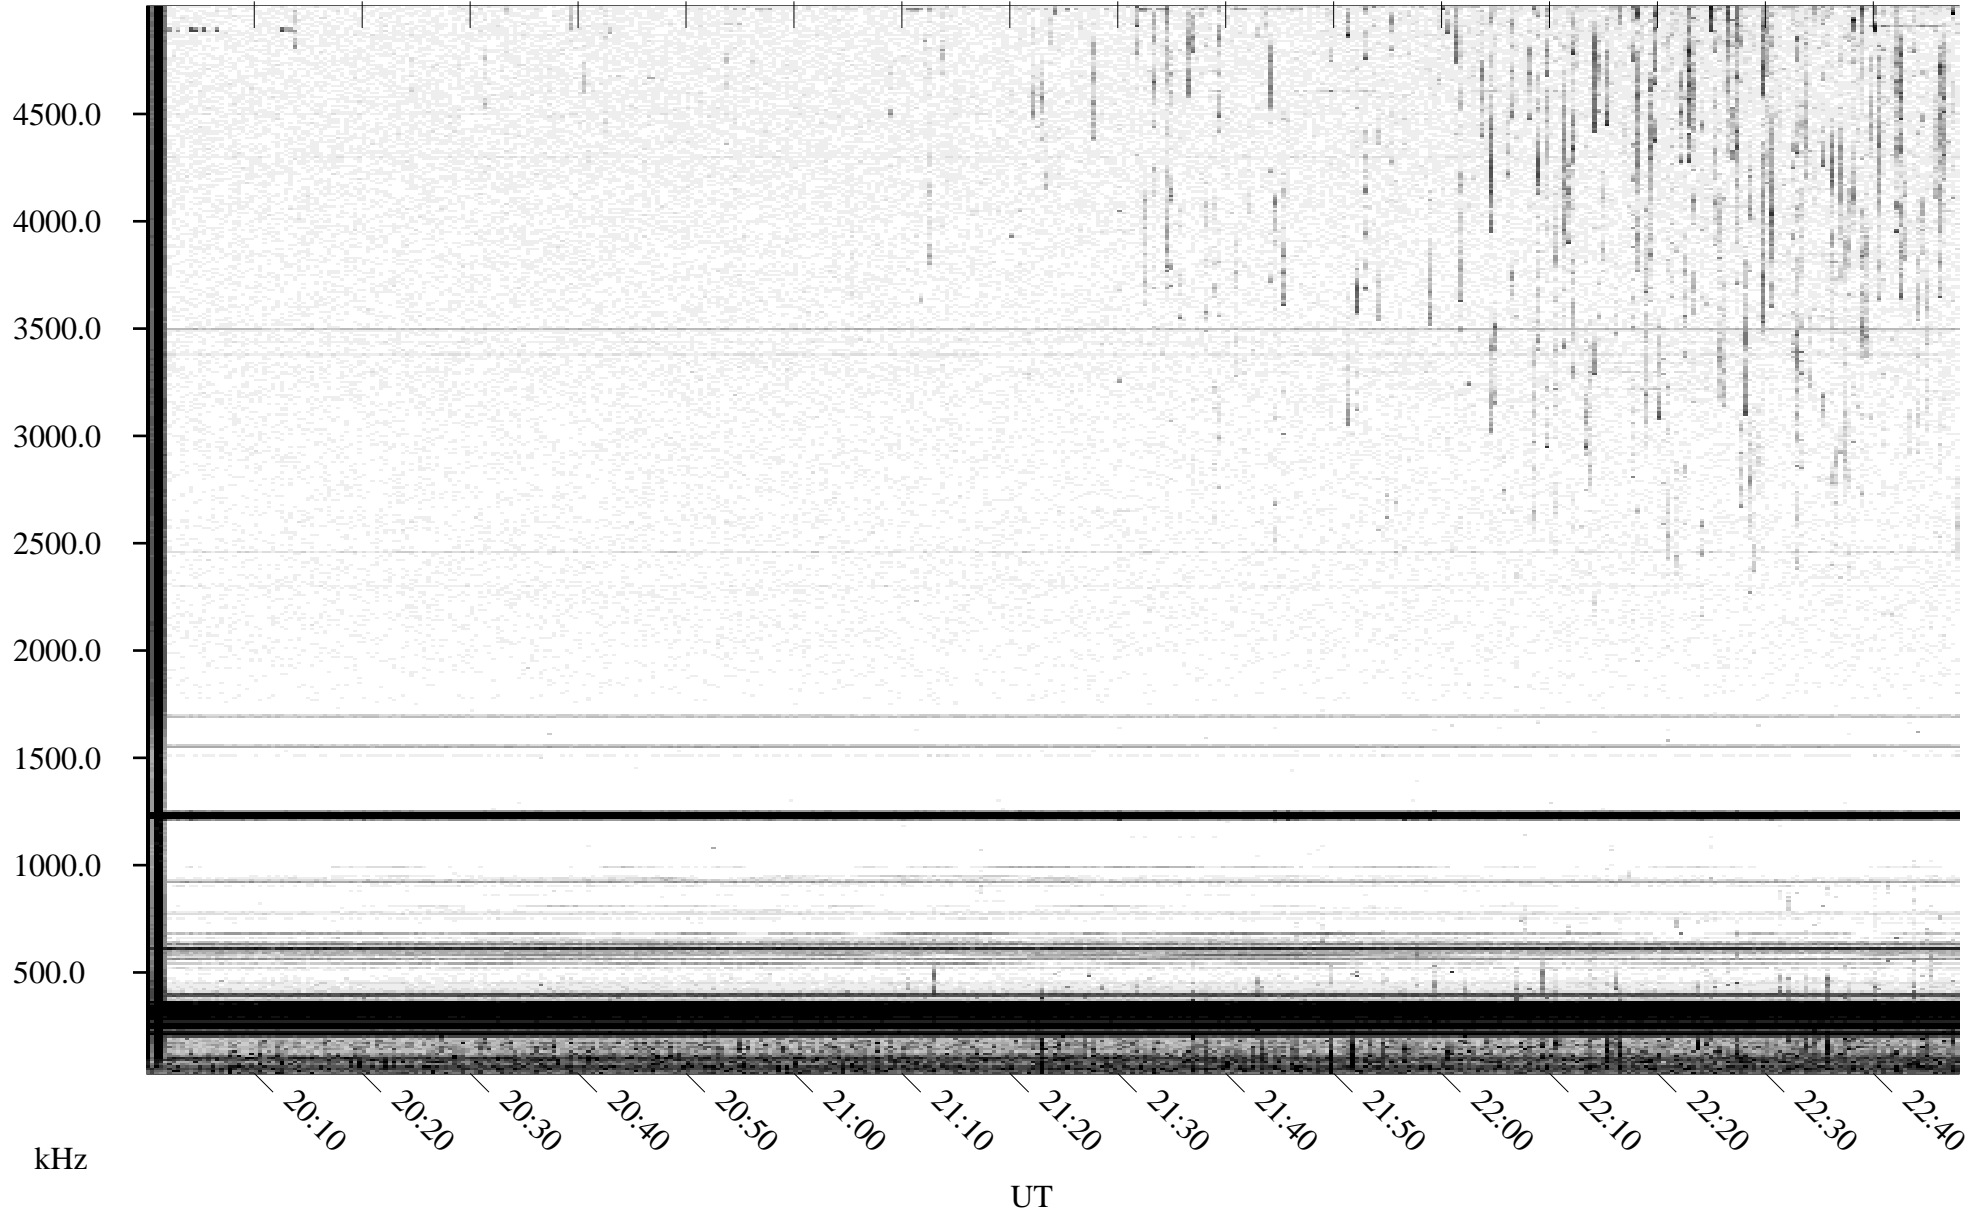

05/31/1996 Churchill, Manitoba

Linear Scale Black = 161 White = 15

ch96152l.r00m max_12

Page 1

05/31/1996 Churchill, Manitoba

Linear Scale Black = 161 White = 15

ch96152l.r00m max_12

Page 2

06/01/1996 Churchill, Manitoba

Linear Scale Black = 161 White = 15

ch96152l.r00m max_12

Page 3

06/01/1996 Churchill, Manitoba

Linear Scale Black = 161 White = 15

ch96152l.r00m max_12

Page 4

06/01/1996 Churchill, Manitoba

Linear Scale Black = 161 White = 15

ch96152l.r00m max_12

Page 5

06/01/1996 Churchill, Manitoba

Linear Scale Black = 161 White = 15

ch96152l.r00m max_12

Page 6

06/01/1996 Churchill, Manitoba

Linear Scale Black = 161 White = 15

ch96152l.r00m max_12

Page 7

06/01/1996 Churchill, Manitoba

Linear Scale Black = 161 White = 15

ch96152l.r00m max_12

Page 8