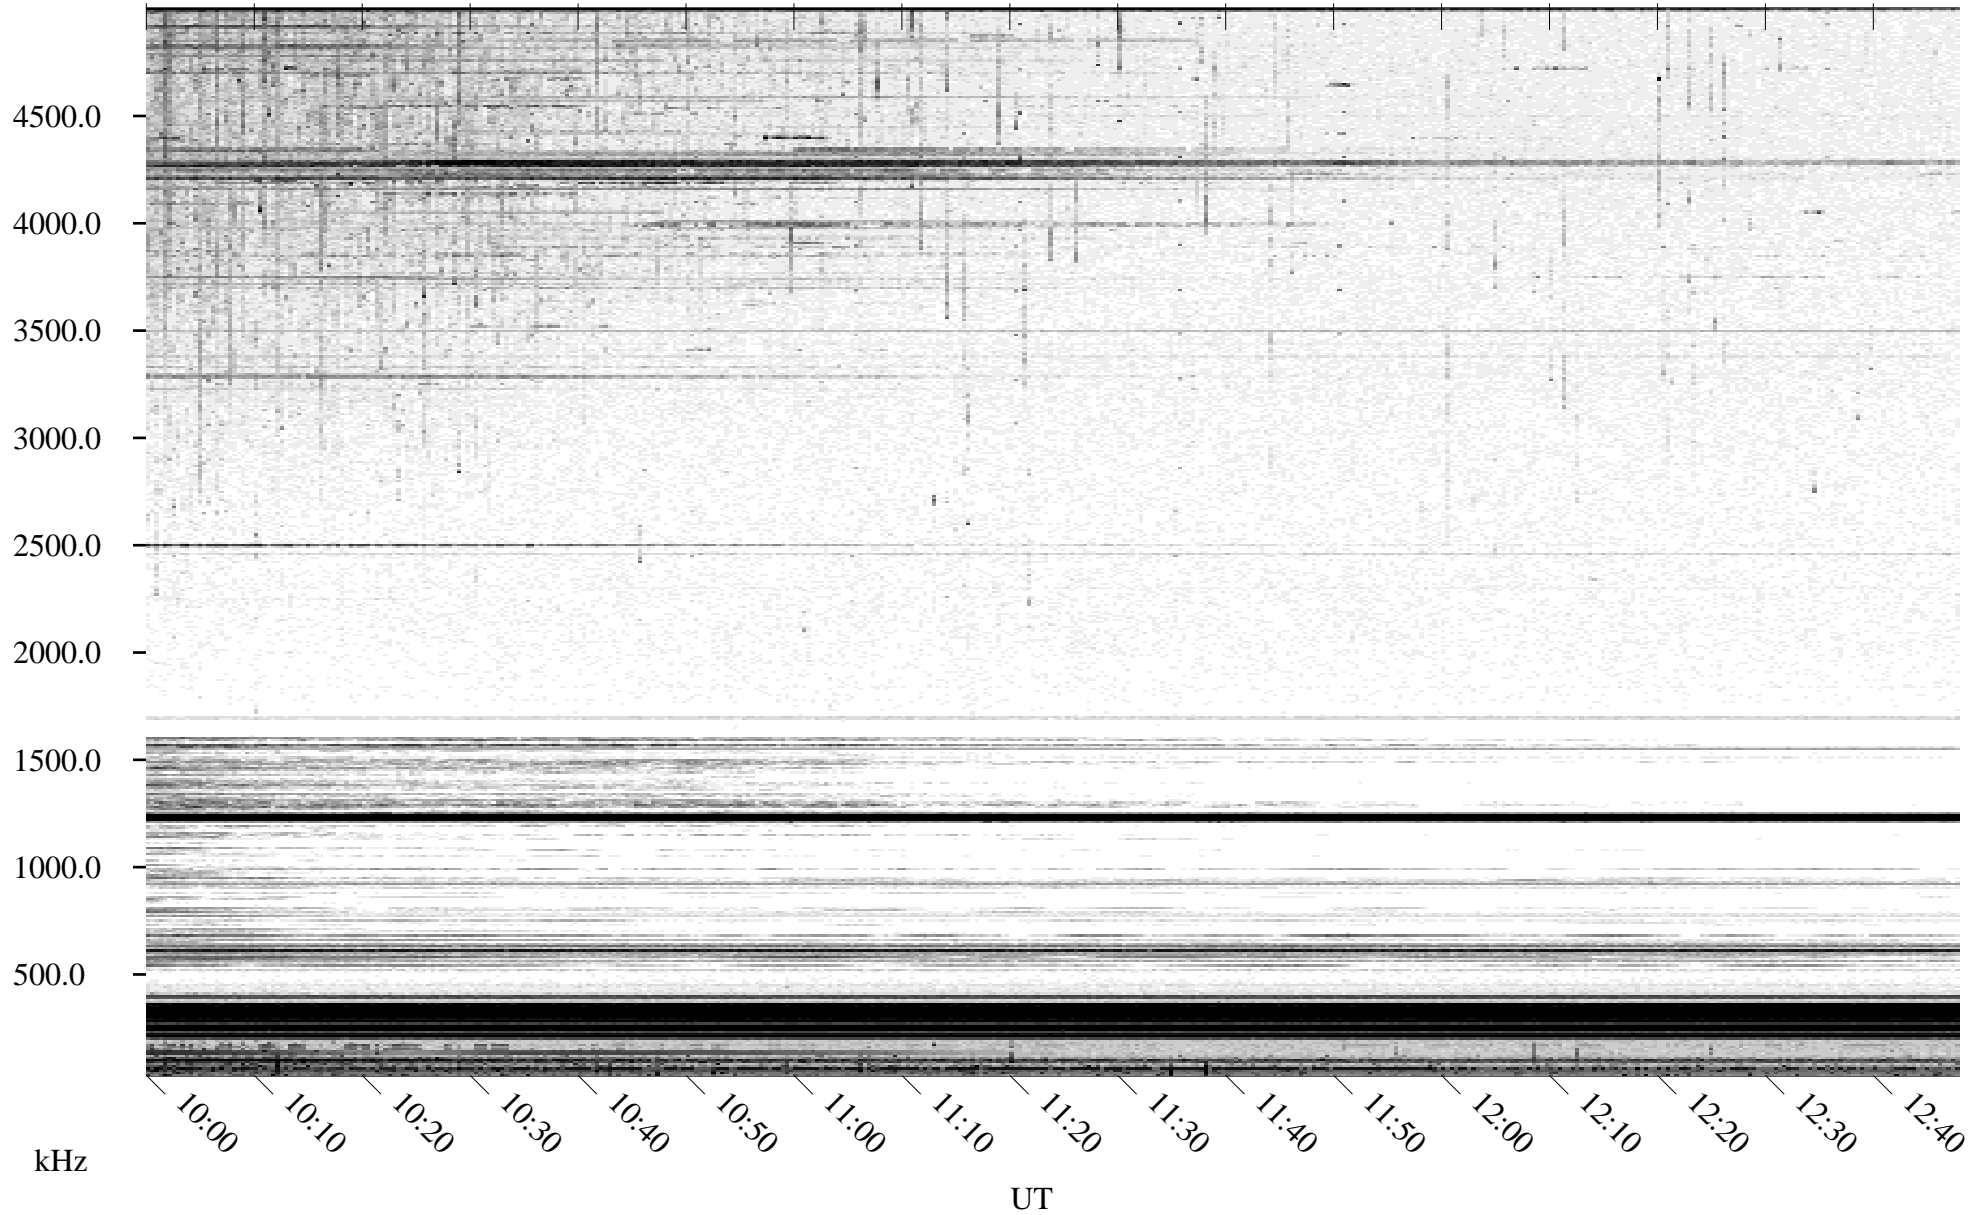

05/31/1996 Churchill, Manitoba

Linear Scale Black = 161 White = 15

ch96152l.r00m max_12

Page 1

05/31/1996 Churchill, Manitoba

Linear Scale Black = 161 White = 15

ch96152l.r00m max_12

Page 2

06/01/1996 Churchill, Manitoba

Linear Scale Black = 161 White = 15

ch96152l.r00m max_12

Page 3

06/01/1996 Churchill, Manitoba

Linear Scale Black = 161 White = 15

ch96152l.r00m max_12

Page 4

06/01/1996 Churchill, Manitoba

Linear Scale Black = 161 White = 15

ch96152l.r00m max_12

Page 5

06/01/1996 Churchill, Manitoba

Linear Scale Black = 161 White = 15

ch96152l.r00m max_12

Page 6

06/01/1996 Churchill, Manitoba

Linear Scale Black = 161 White = 15

ch96152l.r00m max_12

Page 7

06/01/1996 Churchill, Manitoba

Linear Scale Black = 161 White = 15

ch96152l.r00m max_12

Page 8