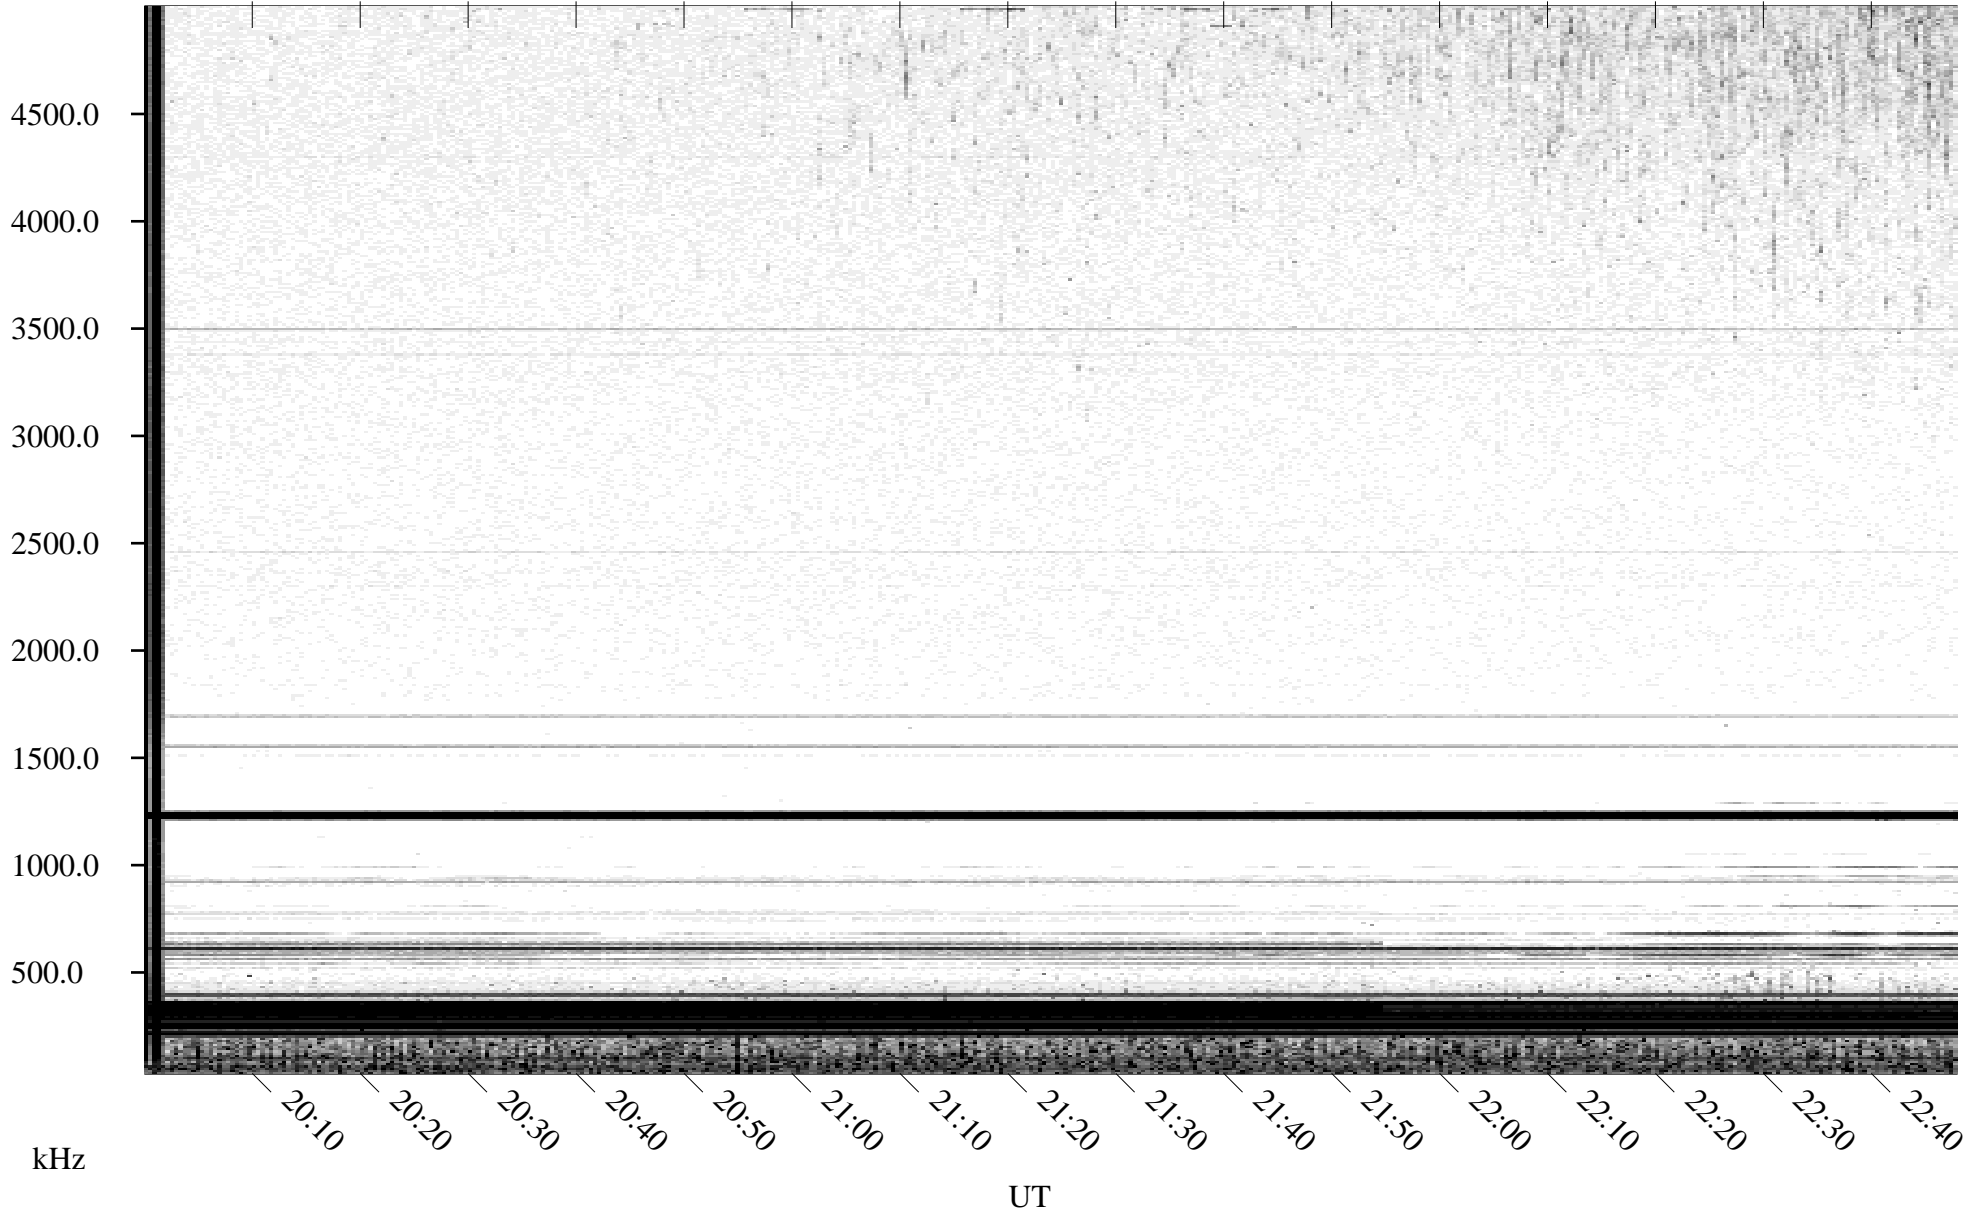

06/01/1996 Churchill, Manitoba

Linear Scale Black = 161 White = 15

ch96153l.r00m max_12

Page 1

06/01/1996 Churchill, Manitoba

Linear Scale Black = 161 White = 15

ch96153l.r00m max_12

Page 2

06/02/1996 Churchill, Manitoba

Linear Scale Black = 161 White = 15

ch96153l.r00m max_12

Page 3

06/02/1996 Churchill, Manitoba

Linear Scale Black = 161 White = 15

ch96153l.r00m max_12

Page 4

06/02/1996 Churchill, Manitoba

Linear Scale Black = 161 White = 15

ch96153l.r00m max_12

Page 5

06/02/1996 Churchill, Manitoba

Linear Scale Black = 161 White = 15

ch96153l.r00m max_12

Page 6

06/02/1996 Churchill, Manitoba

Linear Scale Black = 161 White = 15

ch96153l.r00m max_12

Page 7

06/02/1996 Churchill, Manitoba

Linear Scale Black = 161 White = 15

ch96153l.r00m max_12

Page 8