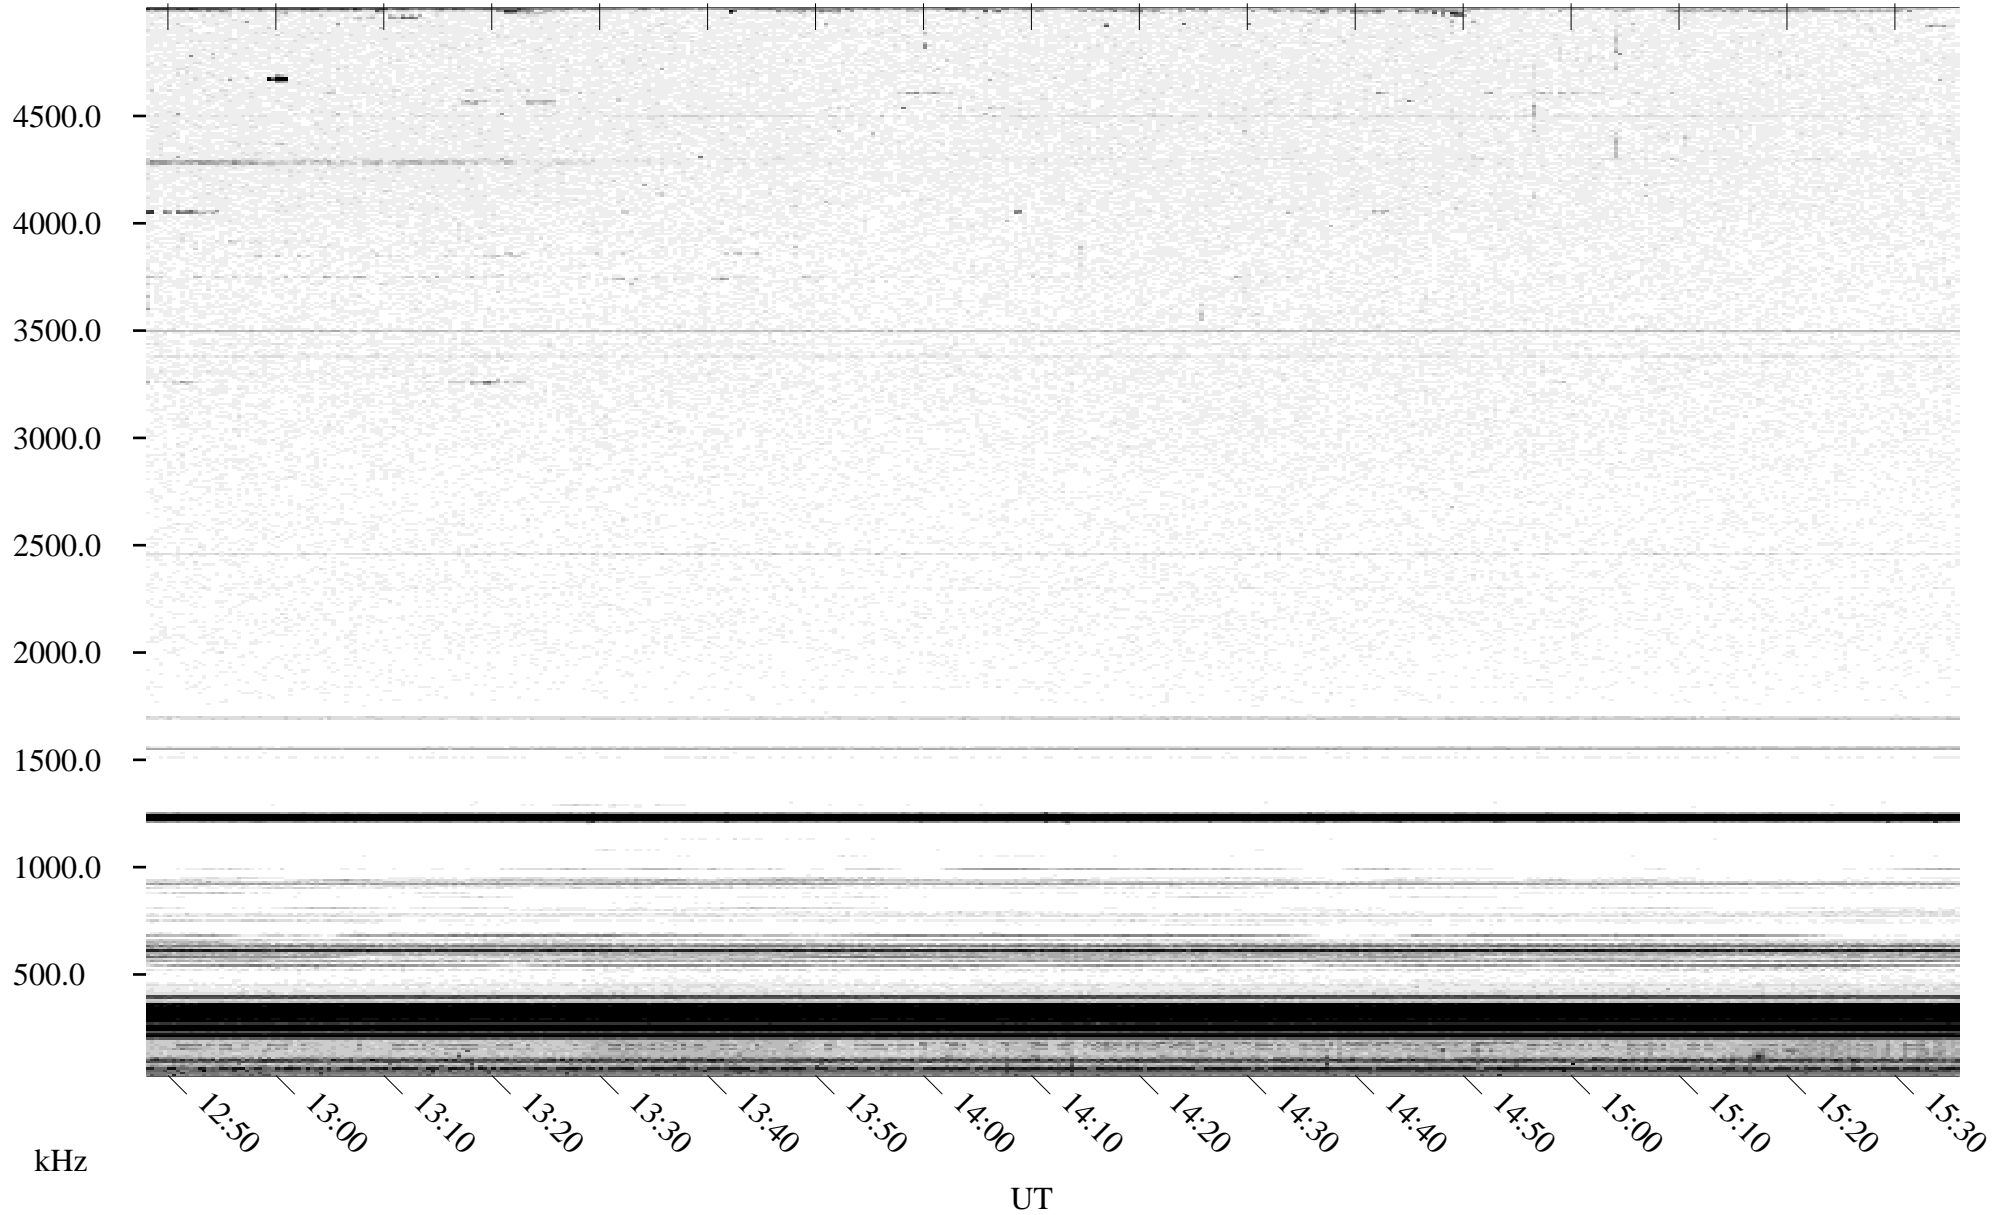

06/02/1996 Churchill, Manitoba

Linear Scale Black = 161 White = 15

ch96153l.r00m max_12

Page 3

06/02/1996 Churchill, Manitoba

Linear Scale Black = 161 White = 15

ch96153l.r00m max_12

Page 4

06/02/1996 Churchill, Manitoba

Linear Scale Black = 161 White = 15

ch96153l.r00m max_12

Page 5

06/02/1996 Churchill, Manitoba

Linear Scale Black = 161 White = 15

ch96153l.r00m max_12

Page 6

06/02/1996 Churchill, Manitoba

Linear Scale Black = 161 White = 15

ch96153l.r00m max_12

Page 7

06/02/1996 Churchill, Manitoba

Linear Scale Black = 161 White = 15

ch96153l.r00m max_12

Page 8