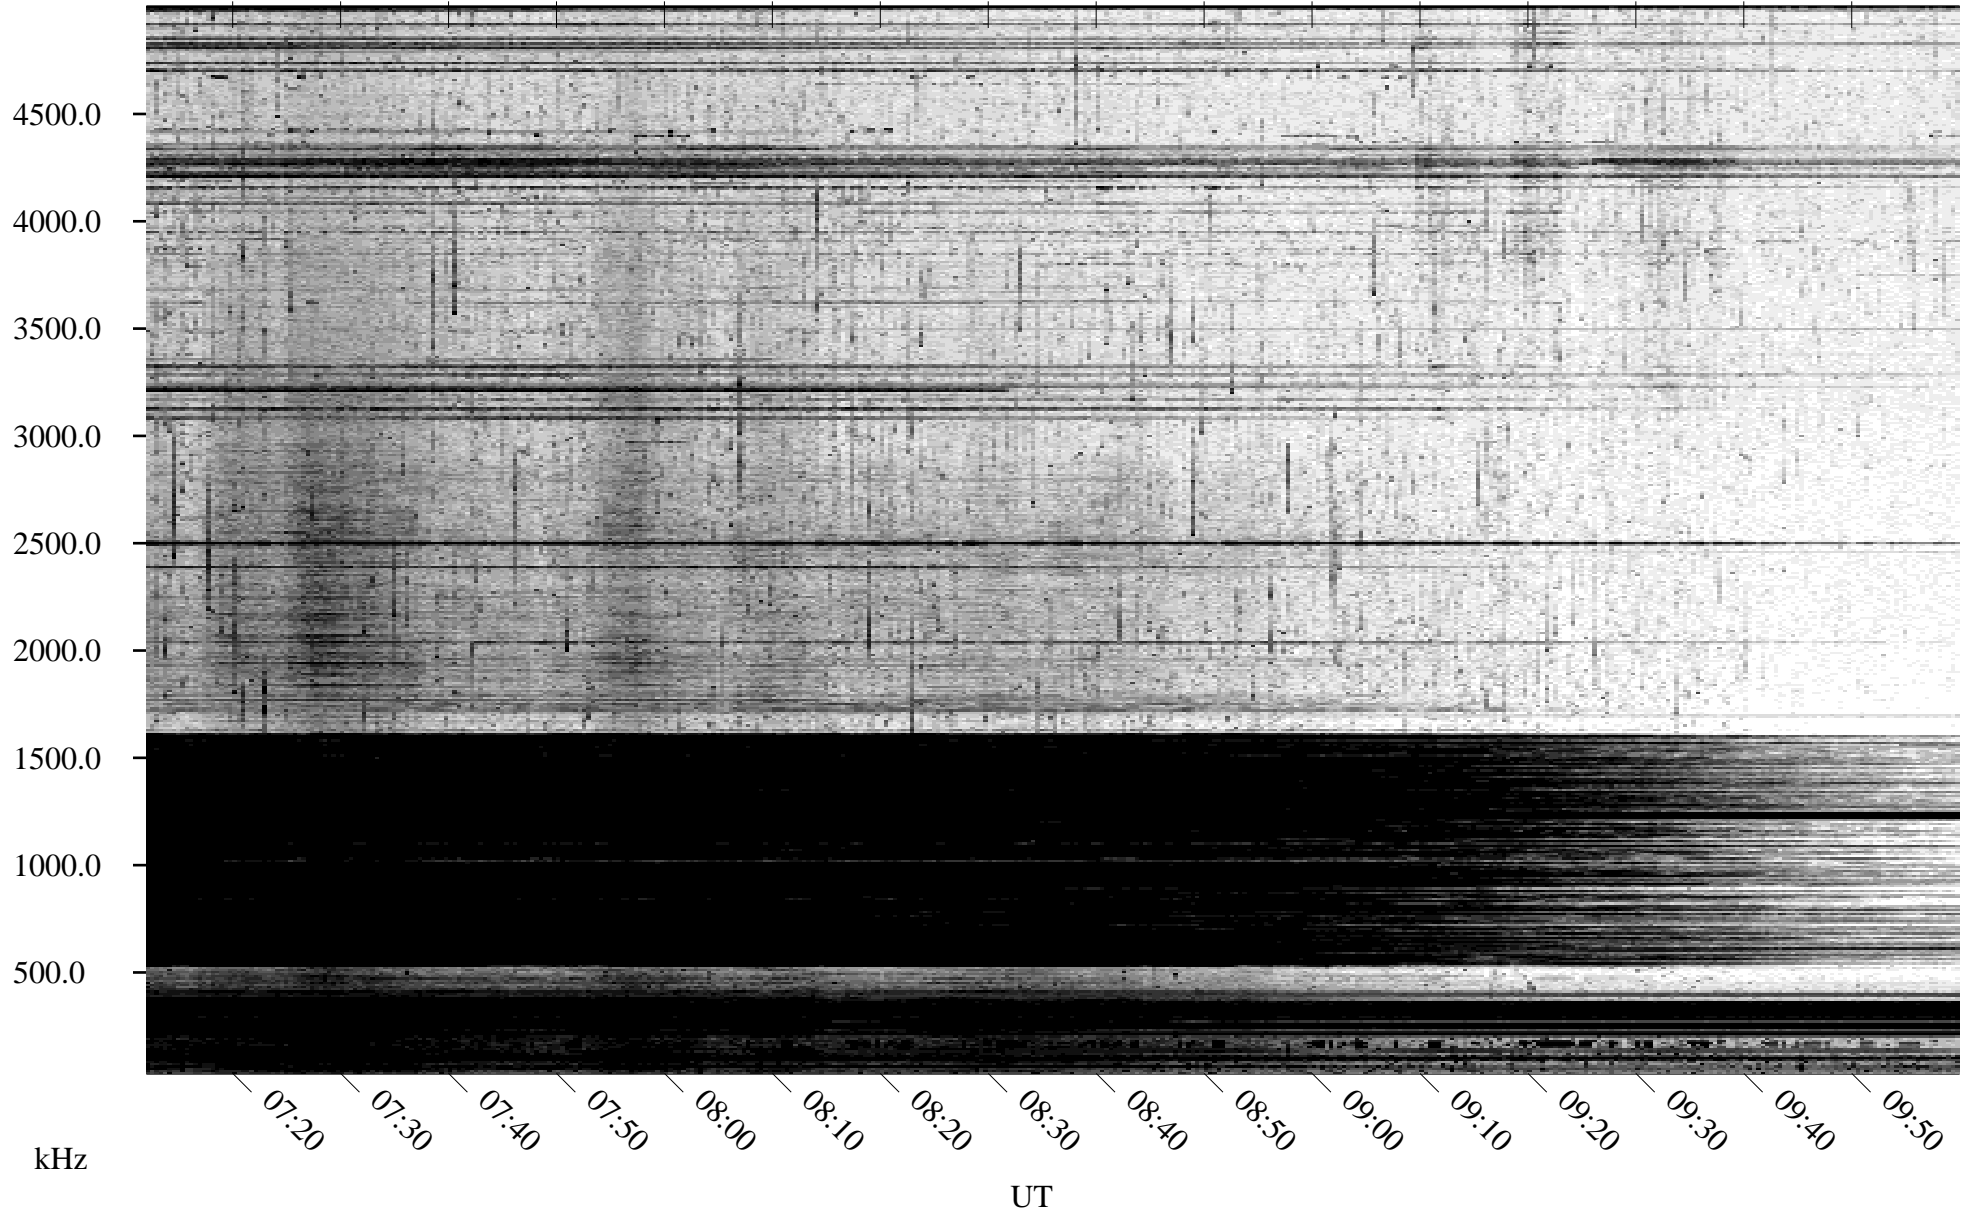

06/01/1996 Churchill, Manitoba

Linear Scale Black = 161 White = 15

ch96153l.r00m max_12

Page 1

06/01/1996 Churchill, Manitoba

Linear Scale Black = 161 White = 15

ch96153l.r00m max_12

Page 2

06/02/1996 Churchill, Manitoba

Linear Scale Black = 161 White = 15

ch96153l.r00m max_12

Page 3

06/02/1996 Churchill, Manitoba

Linear Scale Black = 161 White = 15

ch96153l.r00m max_12

Page 4

06/02/1996 Churchill, Manitoba

Linear Scale Black = 161 White = 15

ch96153l.r00m max_12

Page 5

06/02/1996 Churchill, Manitoba

Linear Scale Black = 161 White = 15

ch96153l.r00m max_12

Page 6

06/02/1996 Churchill, Manitoba

Linear Scale Black = 161 White = 15

ch96153l.r00m max_12

Page 7

06/02/1996 Churchill, Manitoba

Linear Scale Black = 161 White = 15

ch96153l.r00m max_12

Page 8