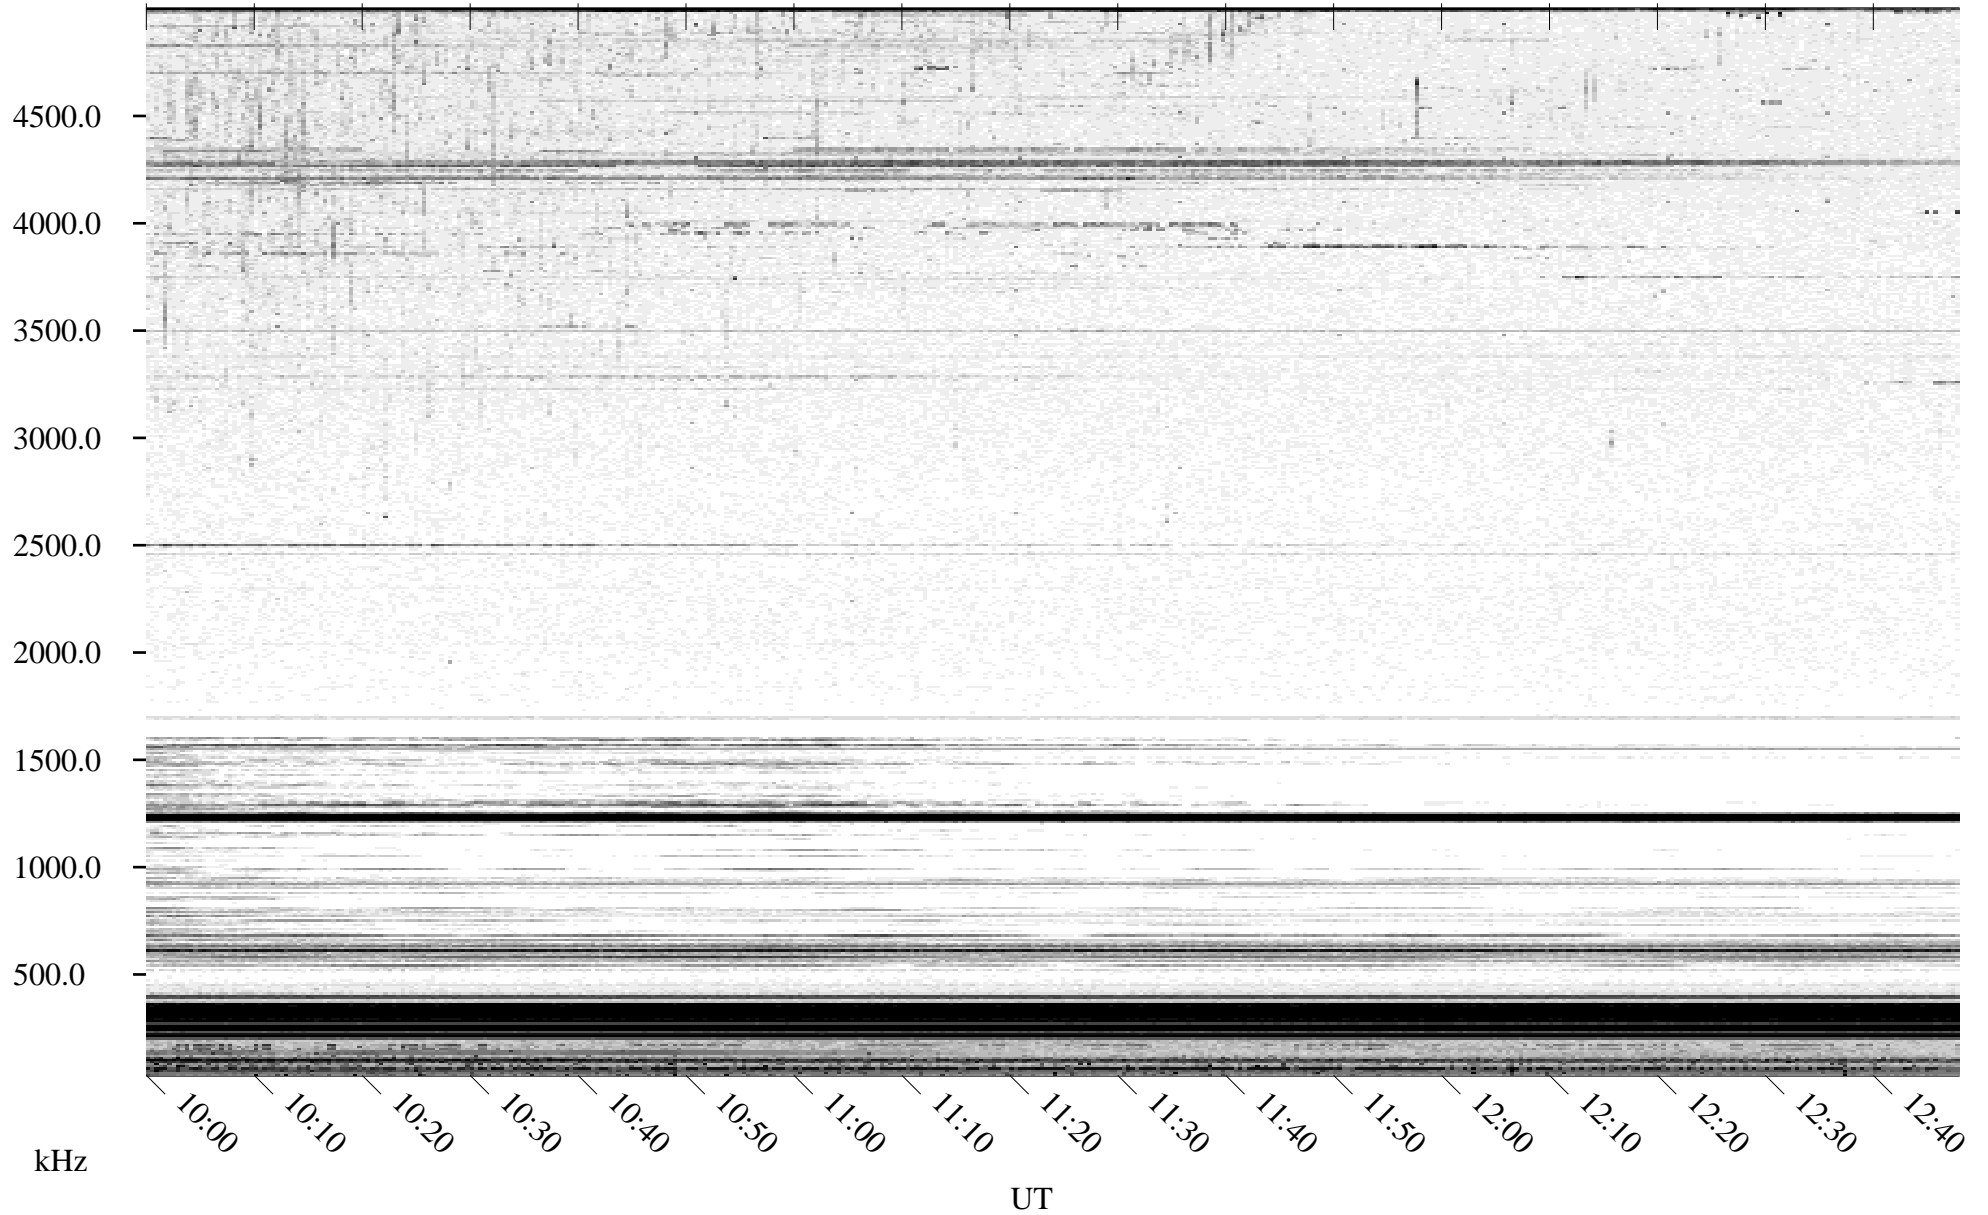

06/01/1996 Churchill, Manitoba

Linear Scale Black = 161 White = 15

ch96153l.r00m max_12

Page 1

06/01/1996 Churchill, Manitoba

Linear Scale Black = 161 White = 15

ch96153l.r00m max_12

Page 2

06/02/1996 Churchill, Manitoba

Linear Scale Black = 161 White = 15

ch96153l.r00m max_12

Page 3

06/02/1996 Churchill, Manitoba

Linear Scale Black = 161 White = 15

ch96153l.r00m max_12

Page 4

06/02/1996 Churchill, Manitoba

Linear Scale Black = 161 White = 15

ch96153l.r00m max_12

Page 5

06/02/1996 Churchill, Manitoba

Linear Scale Black = 161 White = 15

ch96153l.r00m max_12

Page 6

06/02/1996 Churchill, Manitoba

Linear Scale Black = 161 White = 15

ch96153l.r00m max_12

Page 7

06/02/1996 Churchill, Manitoba

Linear Scale Black = 161 White = 15

ch96153l.r00m max_12

Page 8