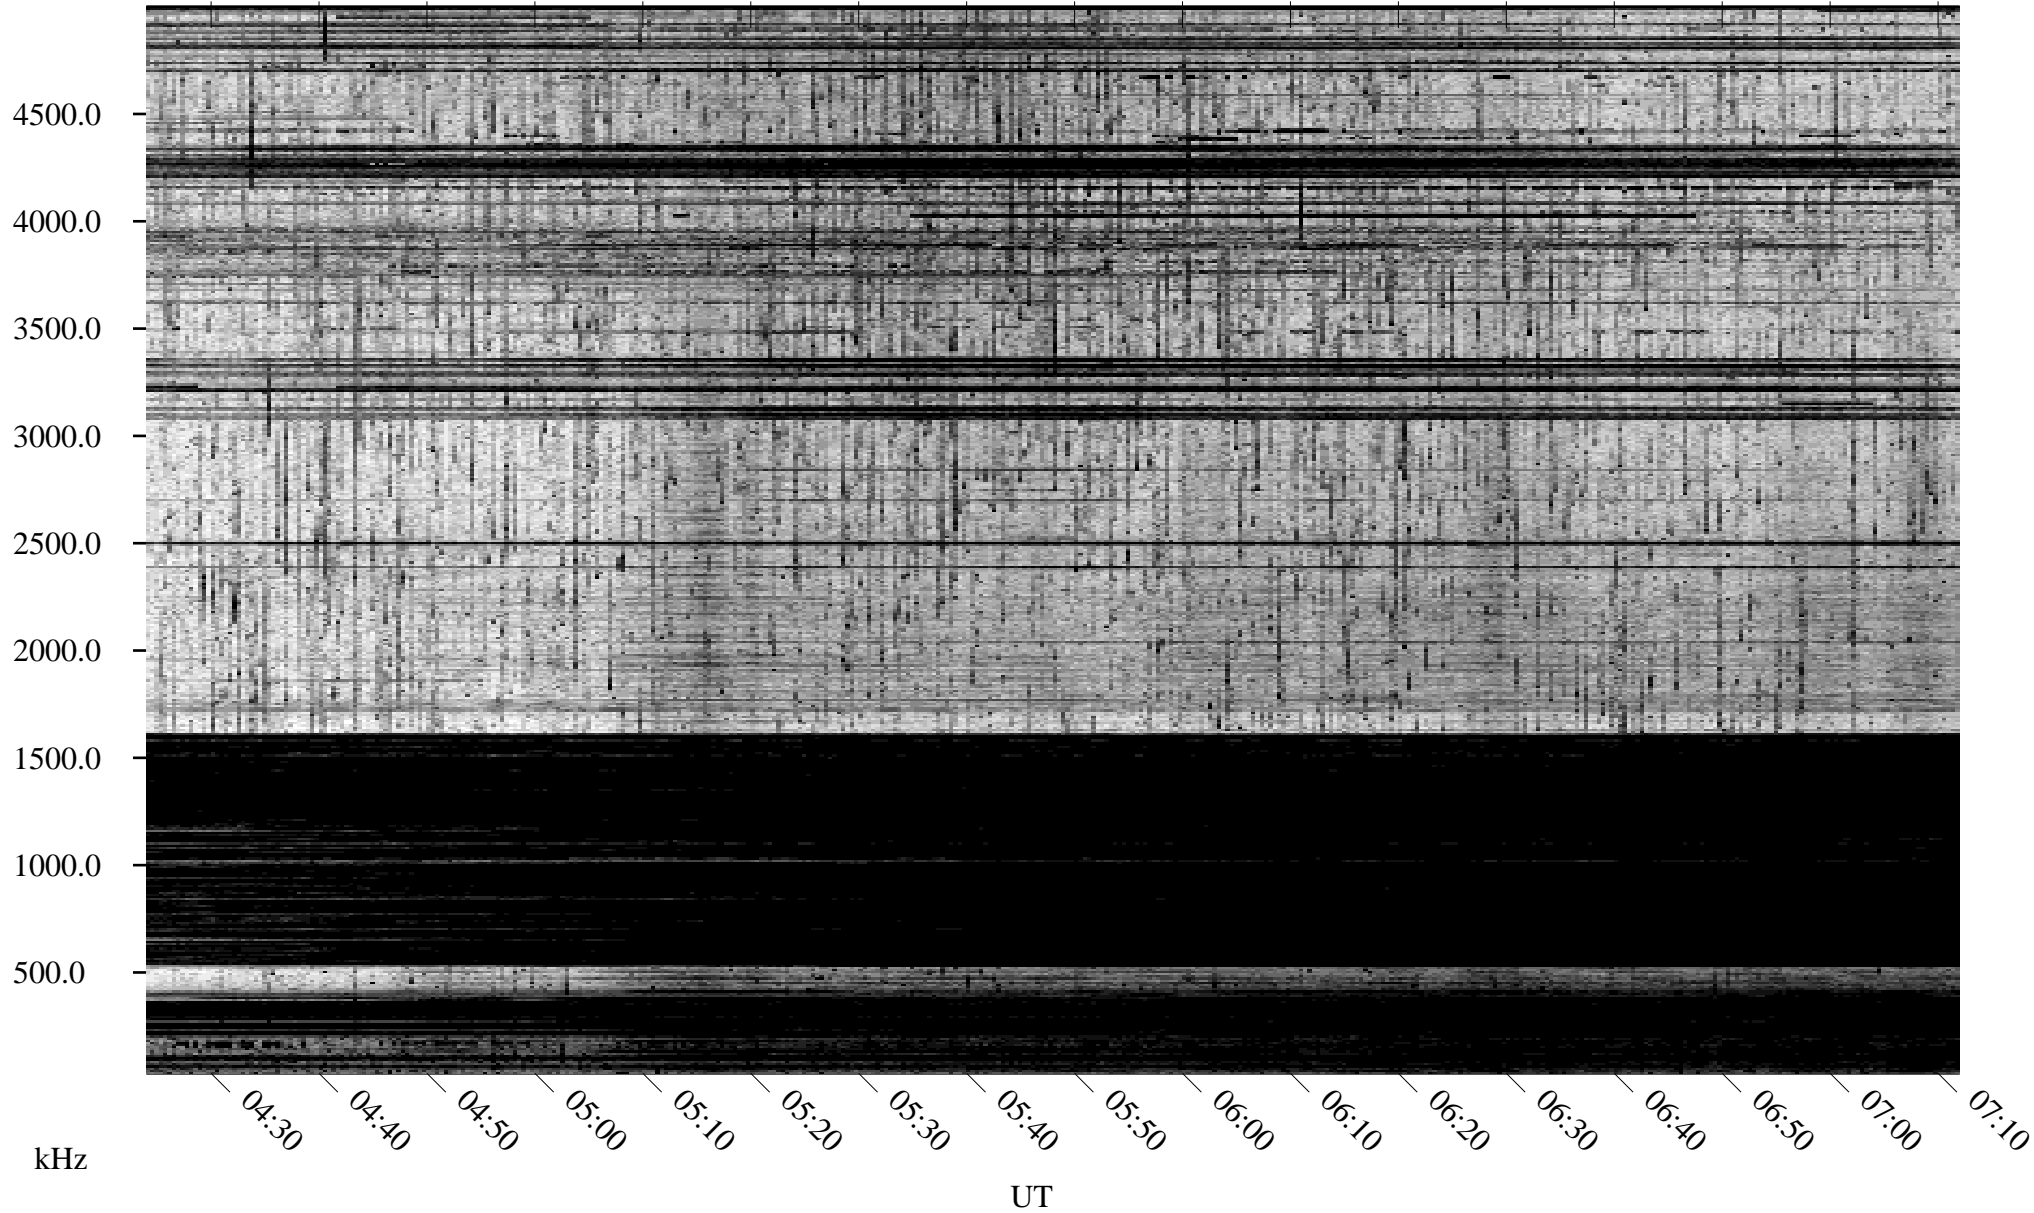

06/01/1996 Churchill, Manitoba

Linear Scale Black = 161 White = 15

ch96153l.r00m max_12

Page 1

06/01/1996 Churchill, Manitoba

Linear Scale Black = 161 White = 15

ch96153l.r00m max_12

Page 2

06/02/1996 Churchill, Manitoba

Linear Scale Black = 161 White = 15

ch96153l.r00m max_12

Page 3

06/02/1996 Churchill, Manitoba

Linear Scale Black = 161 White = 15

ch96153l.r00m max_12

Page 4

06/02/1996 Churchill, Manitoba

Linear Scale Black = 161 White = 15

ch96153l.r00m max_12

Page 5

06/02/1996 Churchill, Manitoba

Linear Scale Black = 161 White = 15

ch96153l.r00m max_12

Page 6

06/02/1996 Churchill, Manitoba

Linear Scale Black = 161 White = 15

ch96153l.r00m max_12

Page 7

06/02/1996 Churchill, Manitoba

Linear Scale Black = 161 White = 15

ch96153l.r00m max_12

Page 8