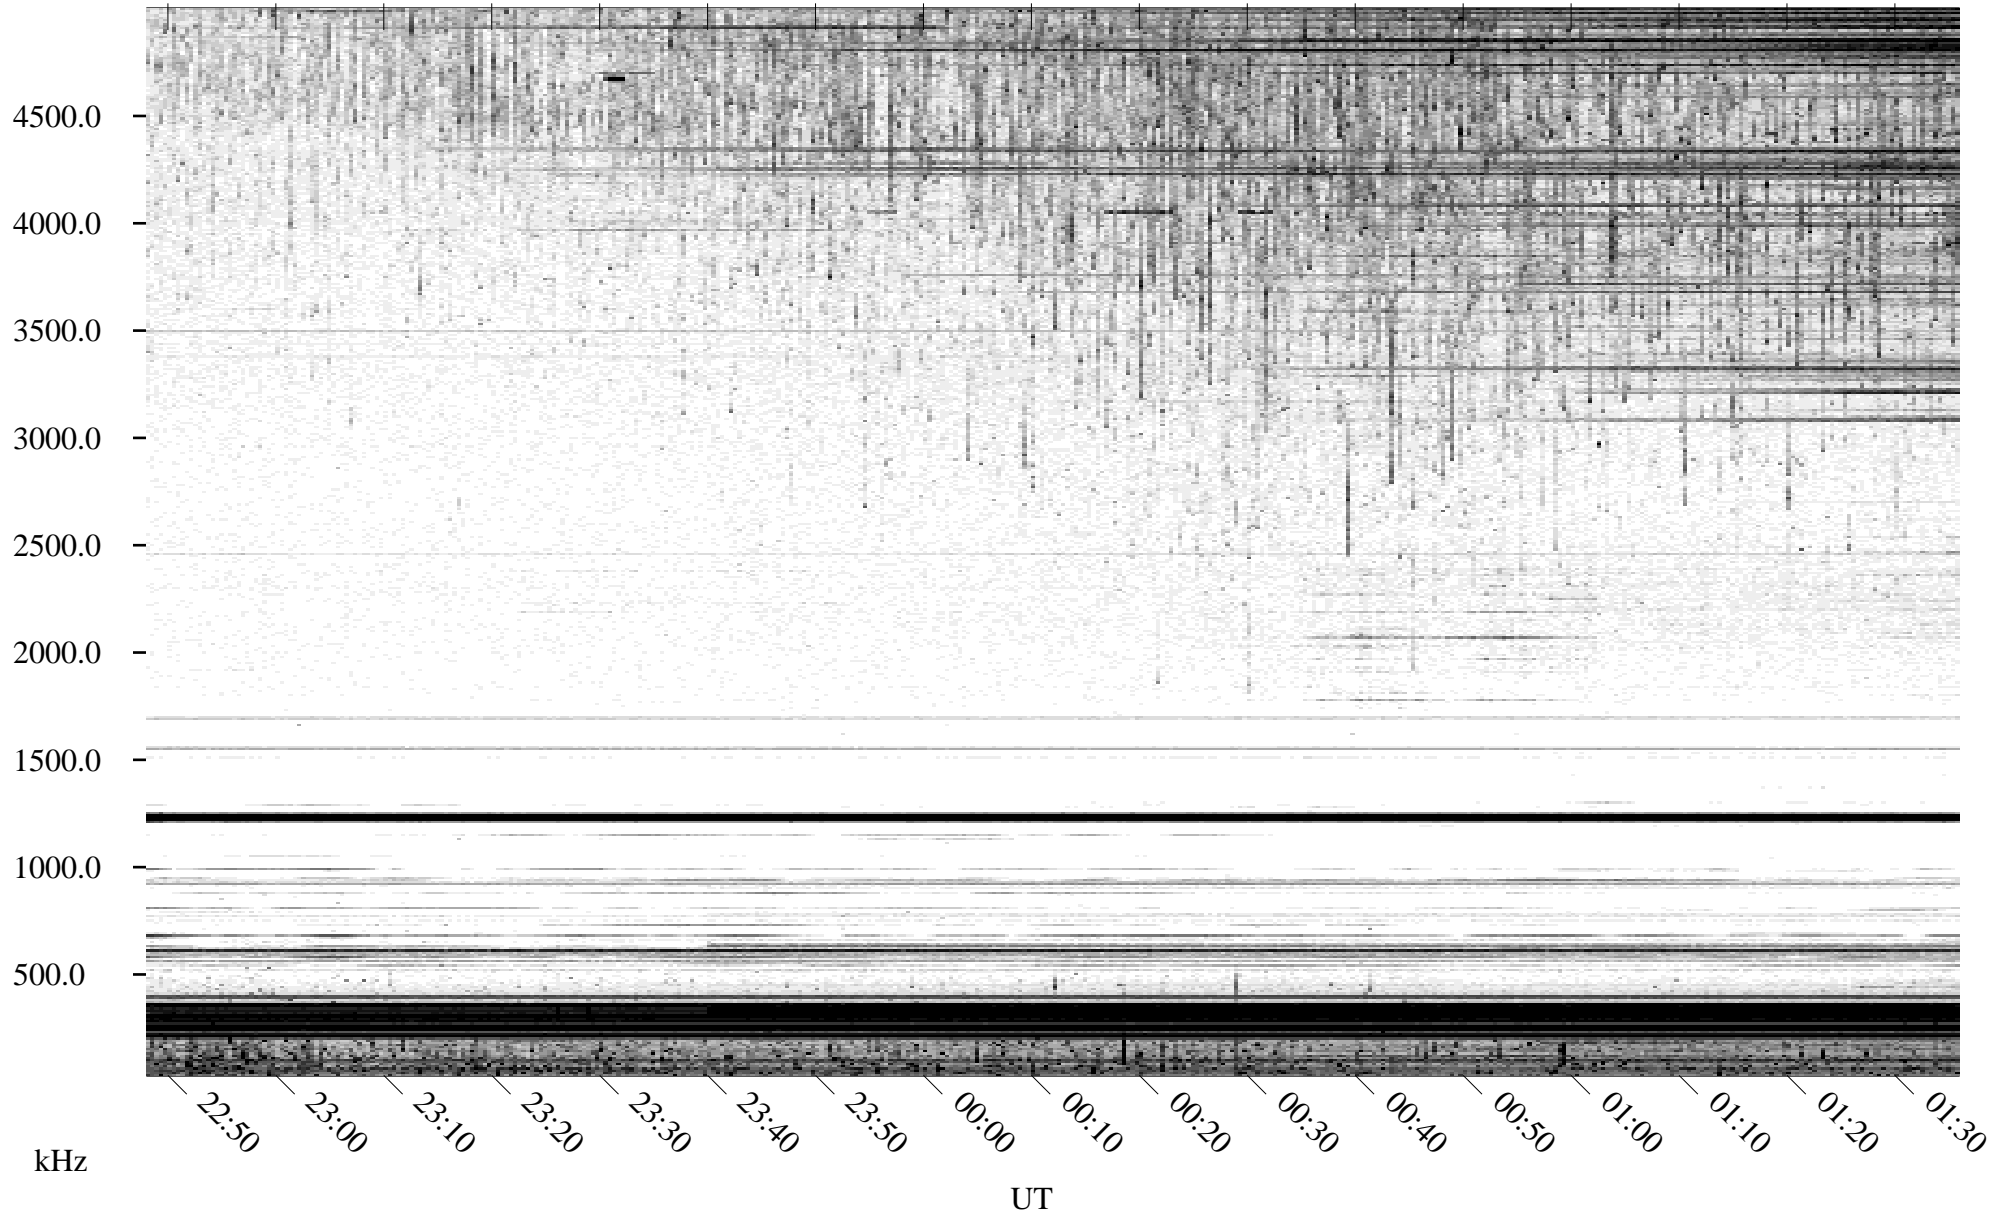

06/01/1996 Churchill, Manitoba

Linear Scale Black = 161 White = 15

ch96153l.r00m max_12

Page 1

06/01/1996 Churchill, Manitoba

Linear Scale Black = 161 White = 15

ch96153l.r00m max_12

Page 2

06/02/1996 Churchill, Manitoba

Linear Scale Black = 161 White = 15

ch96153l.r00m max_12

Page 3

06/02/1996 Churchill, Manitoba

Linear Scale Black = 161 White = 15

ch96153l.r00m max_12

Page 4

06/02/1996 Churchill, Manitoba

Linear Scale Black = 161 White = 15

ch96153l.r00m max_12

Page 5

06/02/1996 Churchill, Manitoba

Linear Scale Black = 161 White = 15

ch96153l.r00m max_12

Page 6

06/02/1996 Churchill, Manitoba

Linear Scale Black = 161 White = 15

ch96153l.r00m max_12

Page 7

06/02/1996 Churchill, Manitoba

Linear Scale Black = 161 White = 15

ch96153l.r00m max_12

Page 8