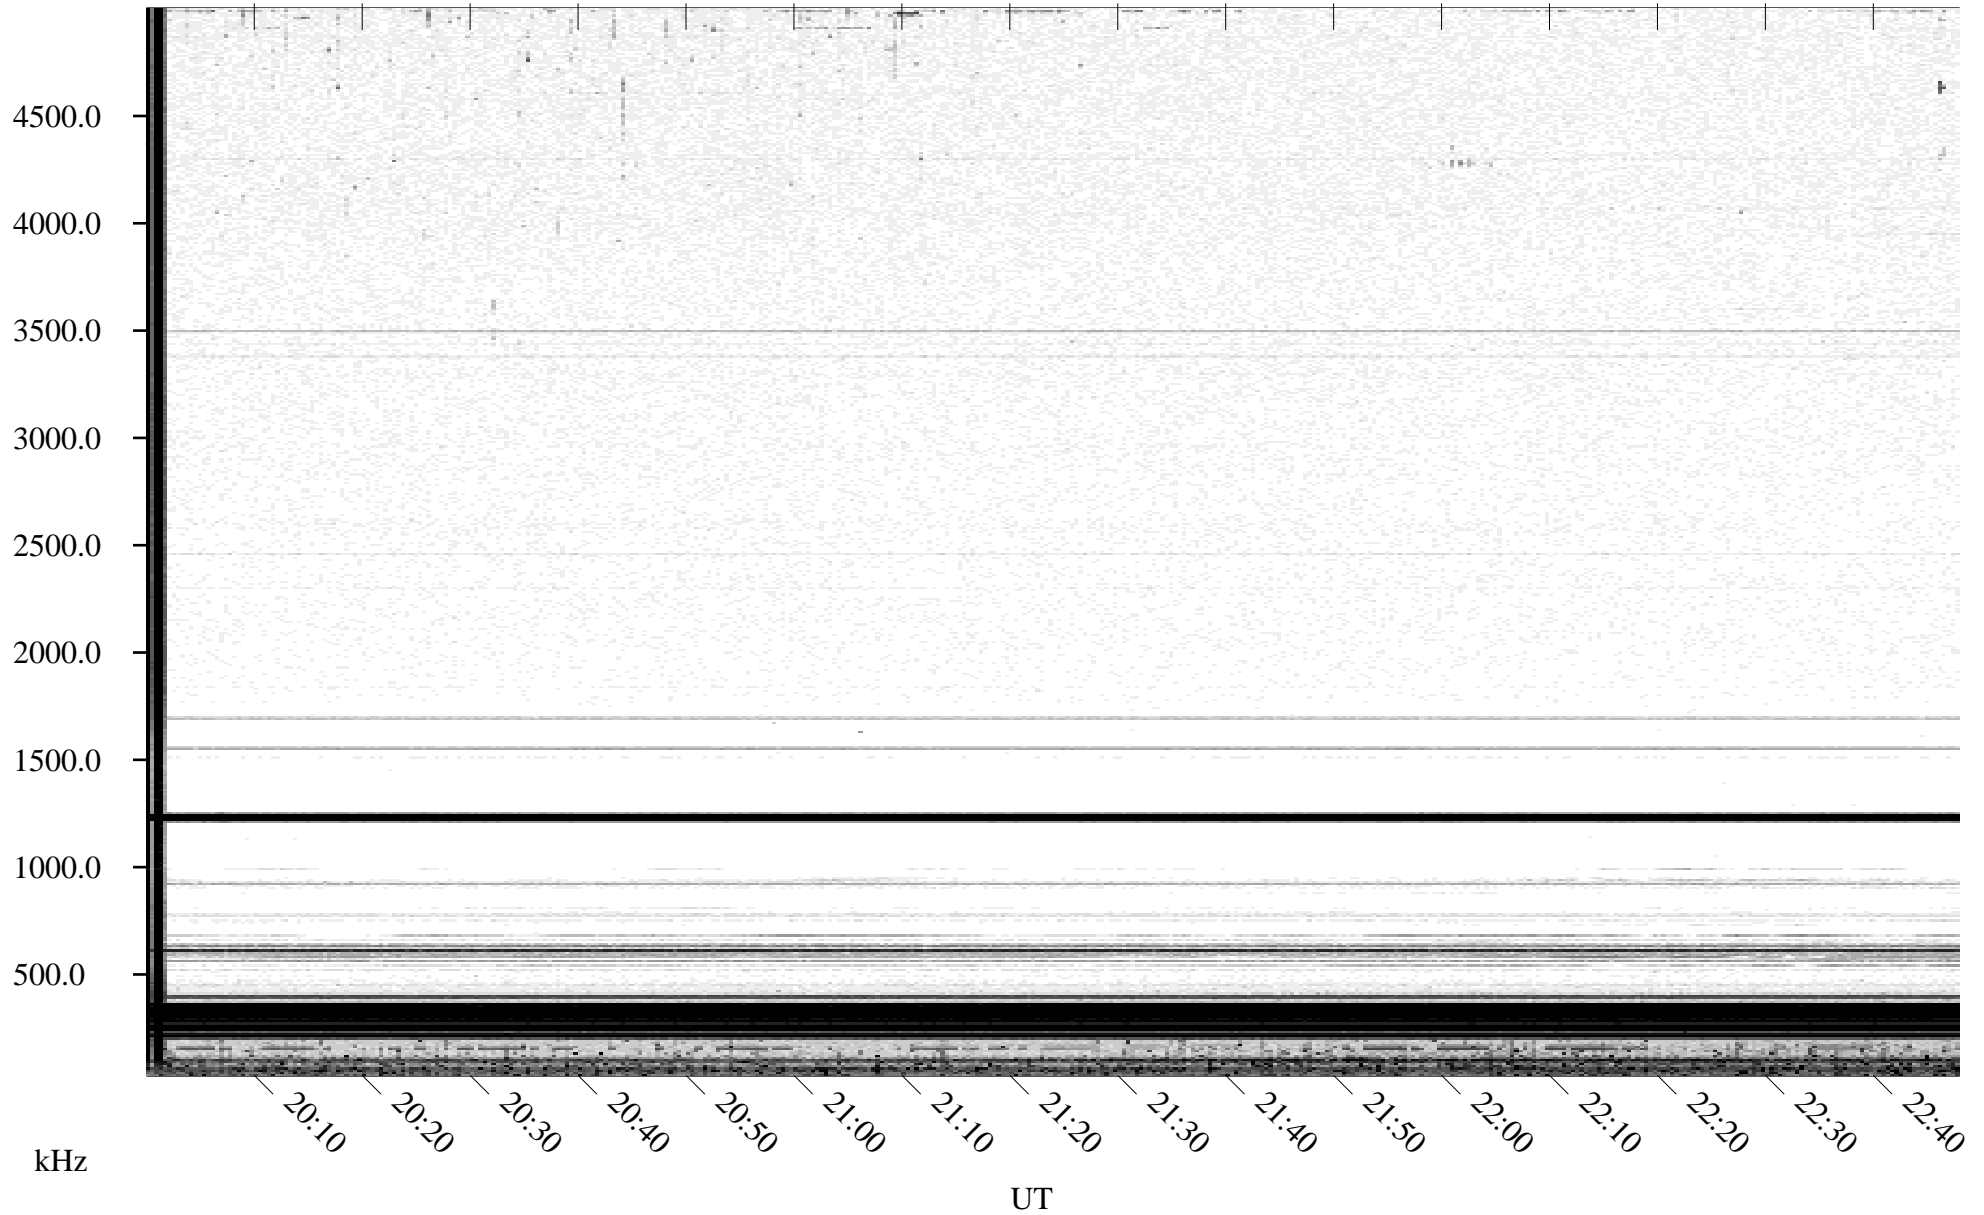

06/02/1996 Churchill, Manitoba

Linear Scale Black = 161 White = 15

ch96154l.r00m max_12

Page 1

06/02/1996 Churchill, Manitoba

Linear Scale

Black = 161

White = 15

ch96154l.r00m max_12

Page 2

06/03/1996 Churchill, Manitoba

Linear Scale Black = 161 White = 15

ch96154l.r00m max_12

Page 3

06/03/1996 Churchill, Manitoba

Linear Scale Black = 161 White = 15

ch96154l.r00m max_12

Page 4

06/03/1996 Churchill, Manitoba

Linear Scale Black = 161 White = 15

ch96154l.r00m max_12

Page 5

06/03/1996 Churchill, Manitoba

Linear Scale Black = 161 White = 15

ch96154l.r00m max_12

Page 6

06/03/1996 Churchill, Manitoba

Linear Scale Black = 161 White = 15

ch96154l.r00m max_12

Page 7

06/03/1996 Churchill, Manitoba

Linear Scale Black = 161 White = 15