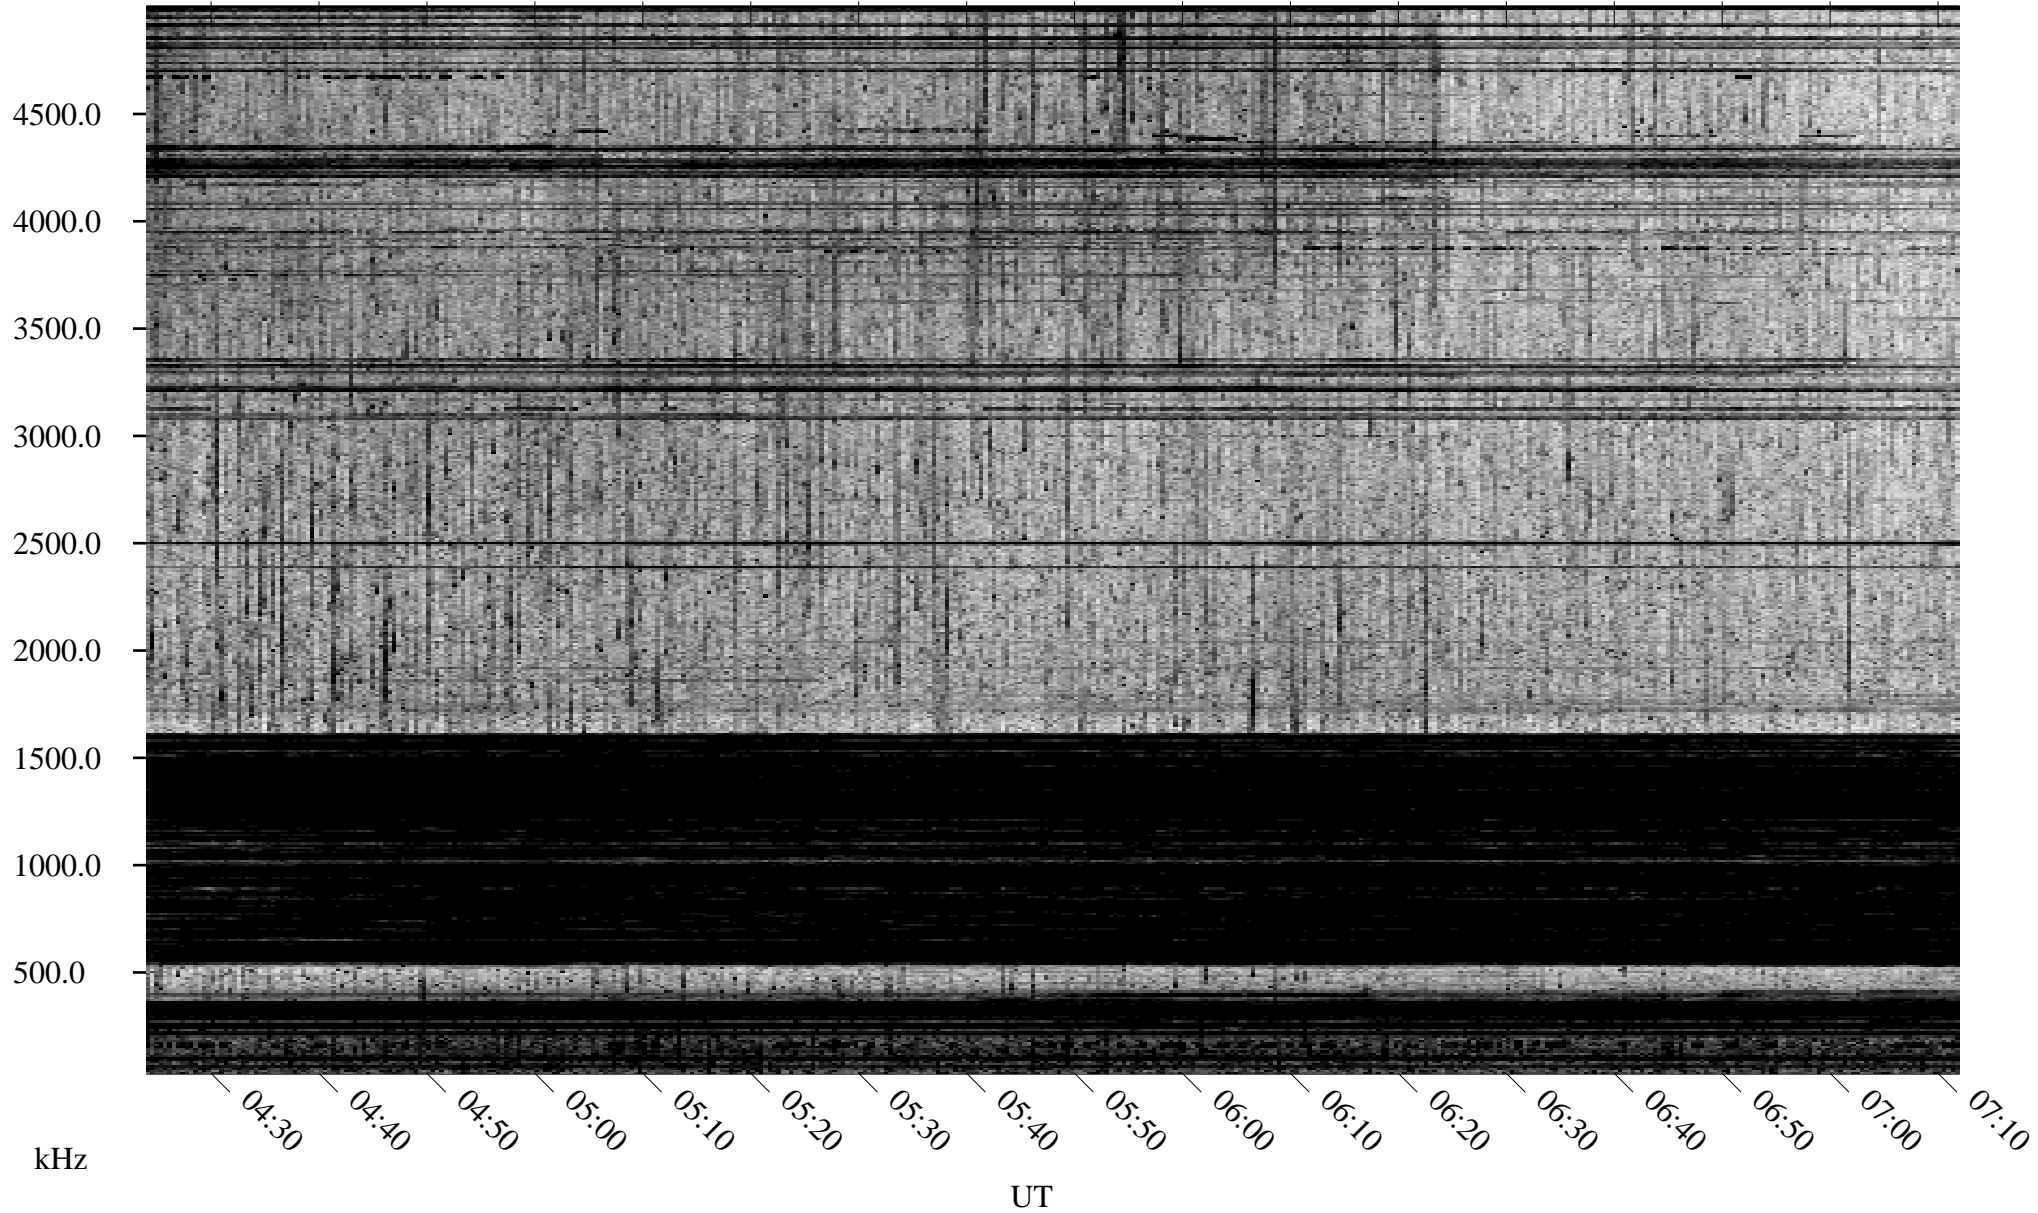

06/02/1996 Churchill, Manitoba

Linear Scale Black = 161 White = 15

ch96154l.r00m max_12

Page 1

06/02/1996 Churchill, Manitoba

Linear Scale

Black = 161

White = 15

ch96154l.r00m max_12

Page 2

06/03/1996 Churchill, Manitoba

Linear Scale Black = 161 White = 15

ch96154l.r00m max_12

Page 3

06/03/1996 Churchill, Manitoba

Linear Scale Black = 161 White = 15

ch96154l.r00m max_12

Page 4

06/03/1996 Churchill, Manitoba

Linear Scale Black = 161 White = 15

ch96154l.r00m max_12

Page 5

06/03/1996 Churchill, Manitoba

Linear Scale Black = 161 White = 15

ch96154l.r00m max_12

Page 6

06/03/1996 Churchill, Manitoba

Linear Scale Black = 161 White = 15

ch96154l.r00m max_12

Page 7

06/03/1996 Churchill, Manitoba

Linear Scale Black = 161 White = 15