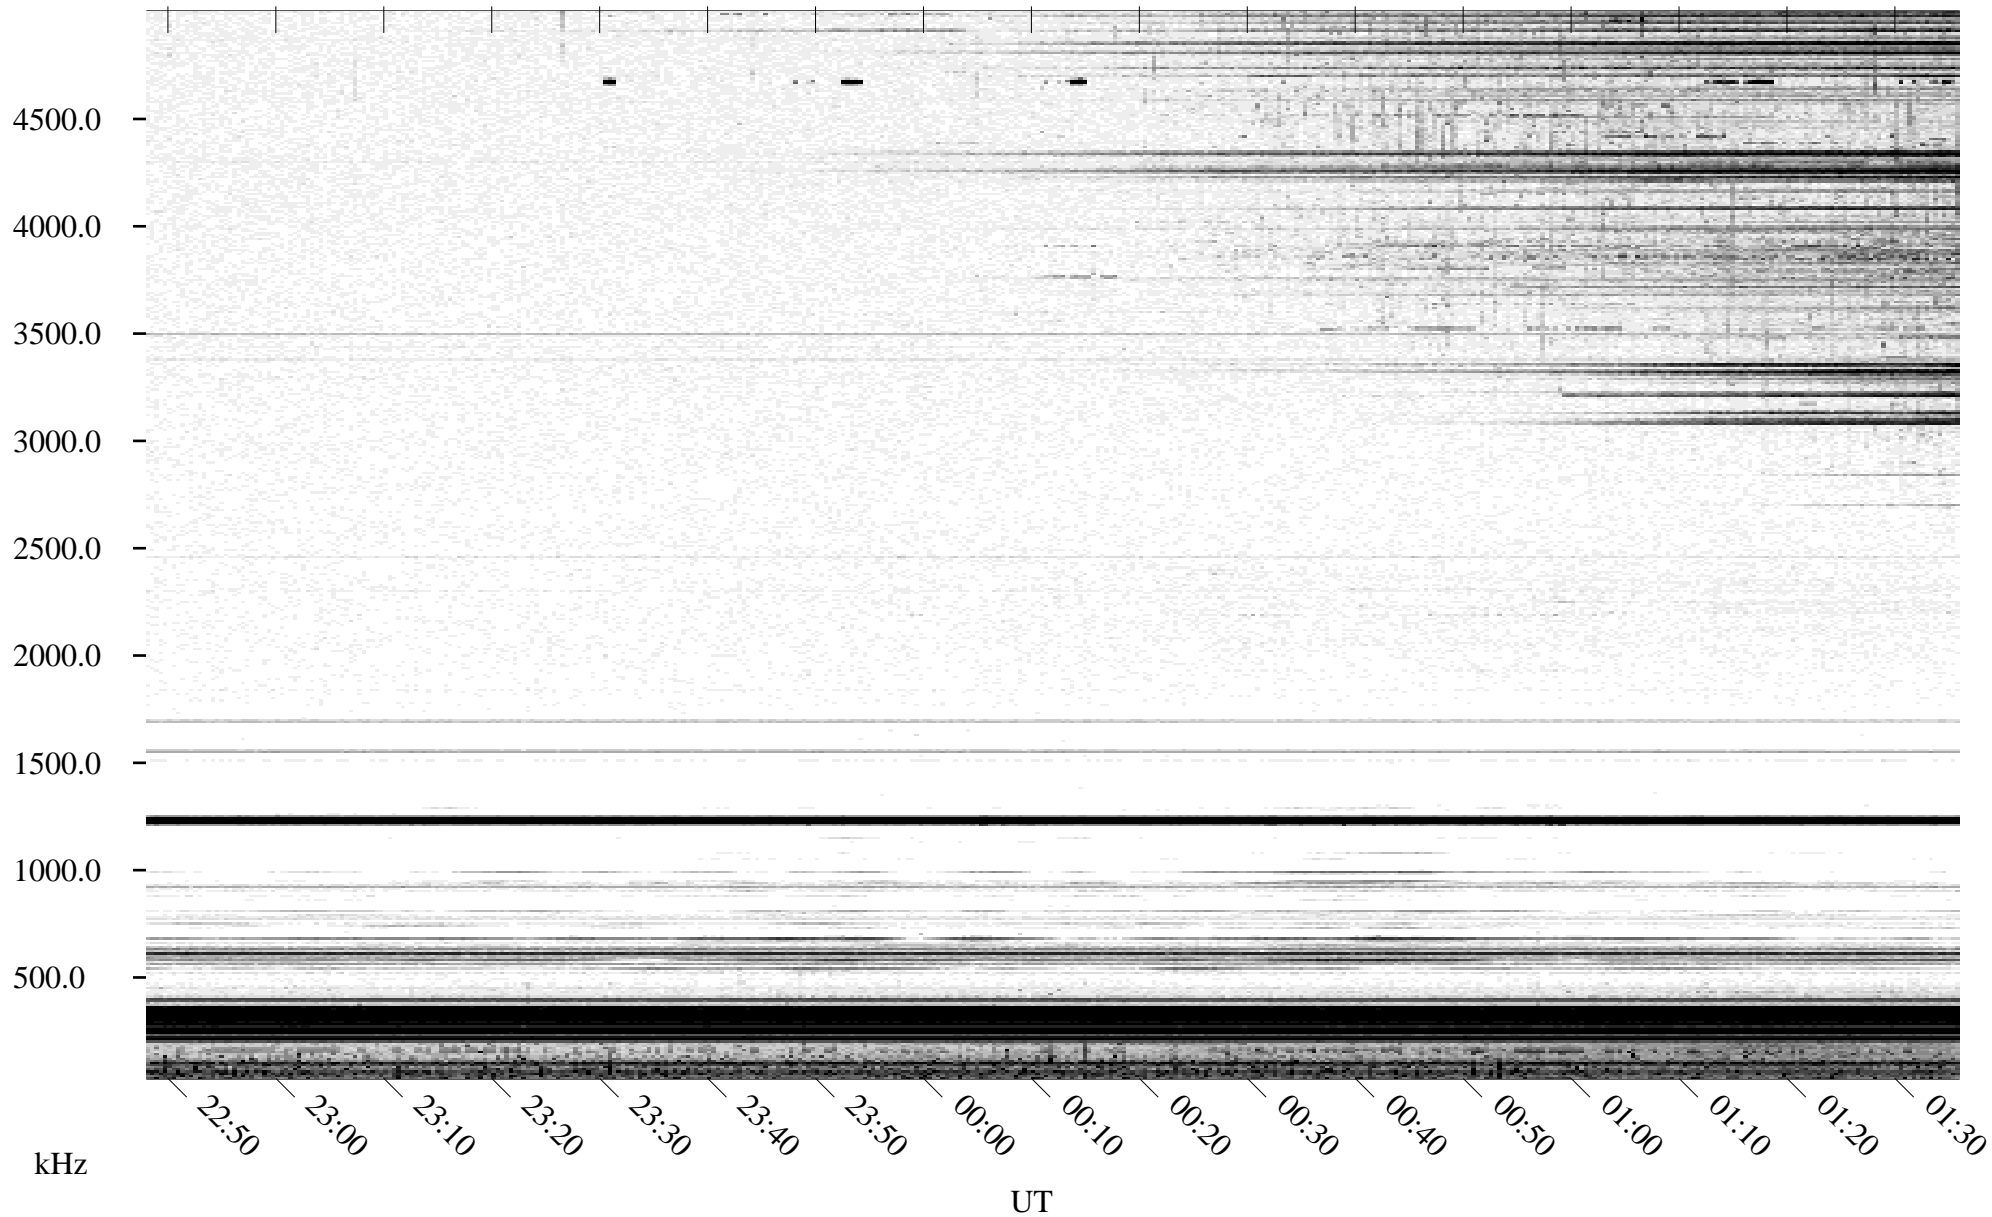

06/02/1996 Churchill, Manitoba

Linear Scale Black = 161 White = 15

ch96154l.r00m max_12

Page 1

06/02/1996 Churchill, Manitoba

Linear Scale

Black = 161

White = 15

ch96154l.r00m max_12

Page 2

06/03/1996 Churchill, Manitoba

Linear Scale Black = 161 White = 15

ch96154l.r00m max_12

Page 3

06/03/1996 Churchill, Manitoba

Linear Scale Black = 161 White = 15

ch96154l.r00m max_12

Page 4

06/03/1996 Churchill, Manitoba

Linear Scale Black = 161 White = 15

ch96154l.r00m max_12

Page 5

06/03/1996 Churchill, Manitoba

Linear Scale Black = 161 White = 15

ch96154l.r00m max_12

Page 6

06/03/1996 Churchill, Manitoba

Linear Scale Black = 161 White = 15

ch96154l.r00m max_12

Page 7

06/03/1996 Churchill, Manitoba

Linear Scale Black = 161 White = 15