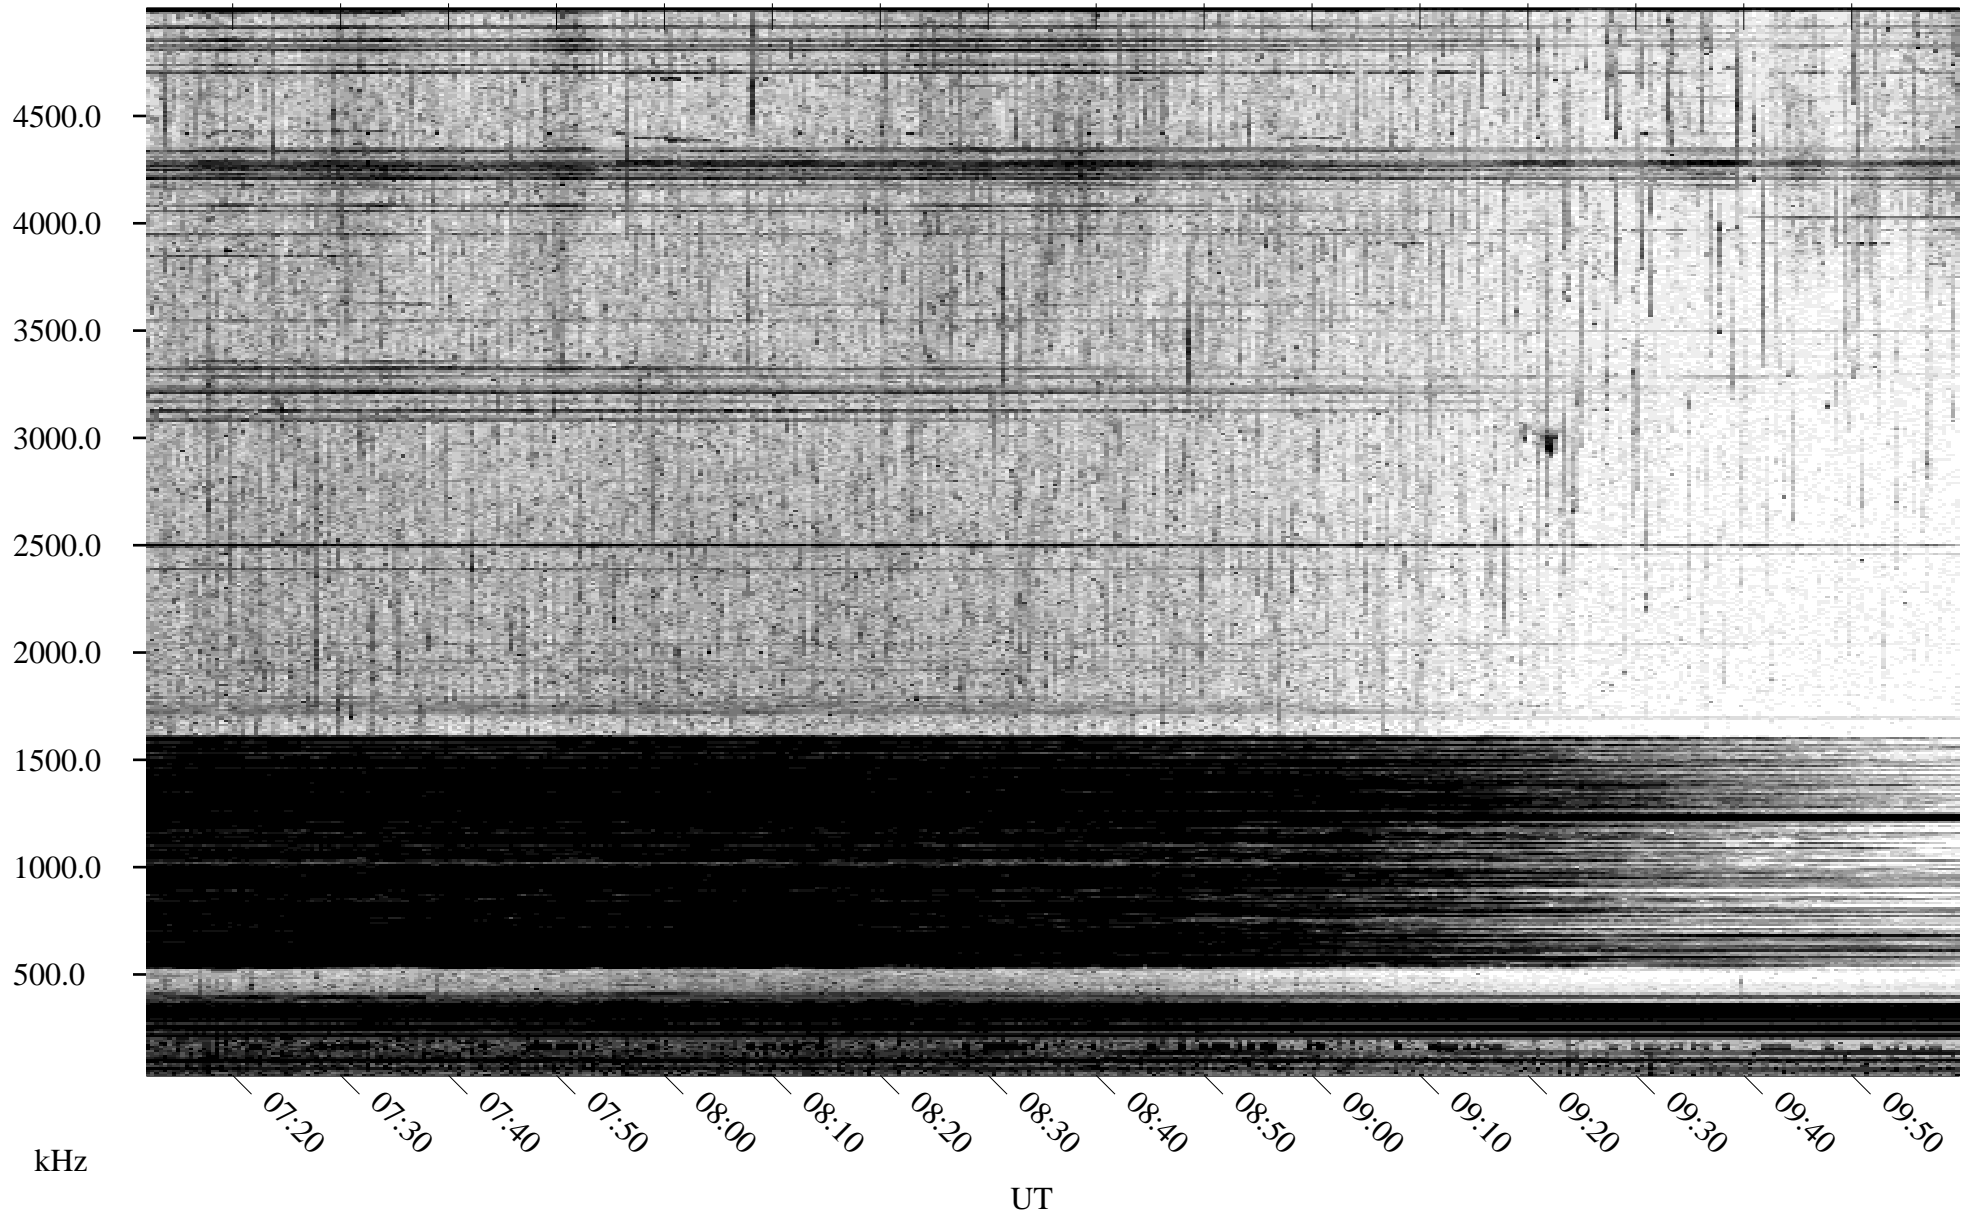

06/02/1996 Churchill, Manitoba

Linear Scale Black = 161 White = 15

ch96154l.r00m max_12

Page 1

06/02/1996 Churchill, Manitoba

Linear Scale

Black = 161

White = 15

ch96154l.r00m max_12

Page 4

06/03/1996 Churchill, Manitoba

Linear Scale Black = 161 White = 15

ch96154l.r00m max_12

Page 5

06/03/1996 Churchill, Manitoba

Linear Scale Black = 161 White = 15

ch96154l.r00m max_12

Page 6

06/03/1996 Churchill, Manitoba

Linear Scale Black = 161 White = 15

ch96154l.r00m max_12

Page 7

06/03/1996 Churchill, Manitoba

Linear Scale Black = 161 White = 15