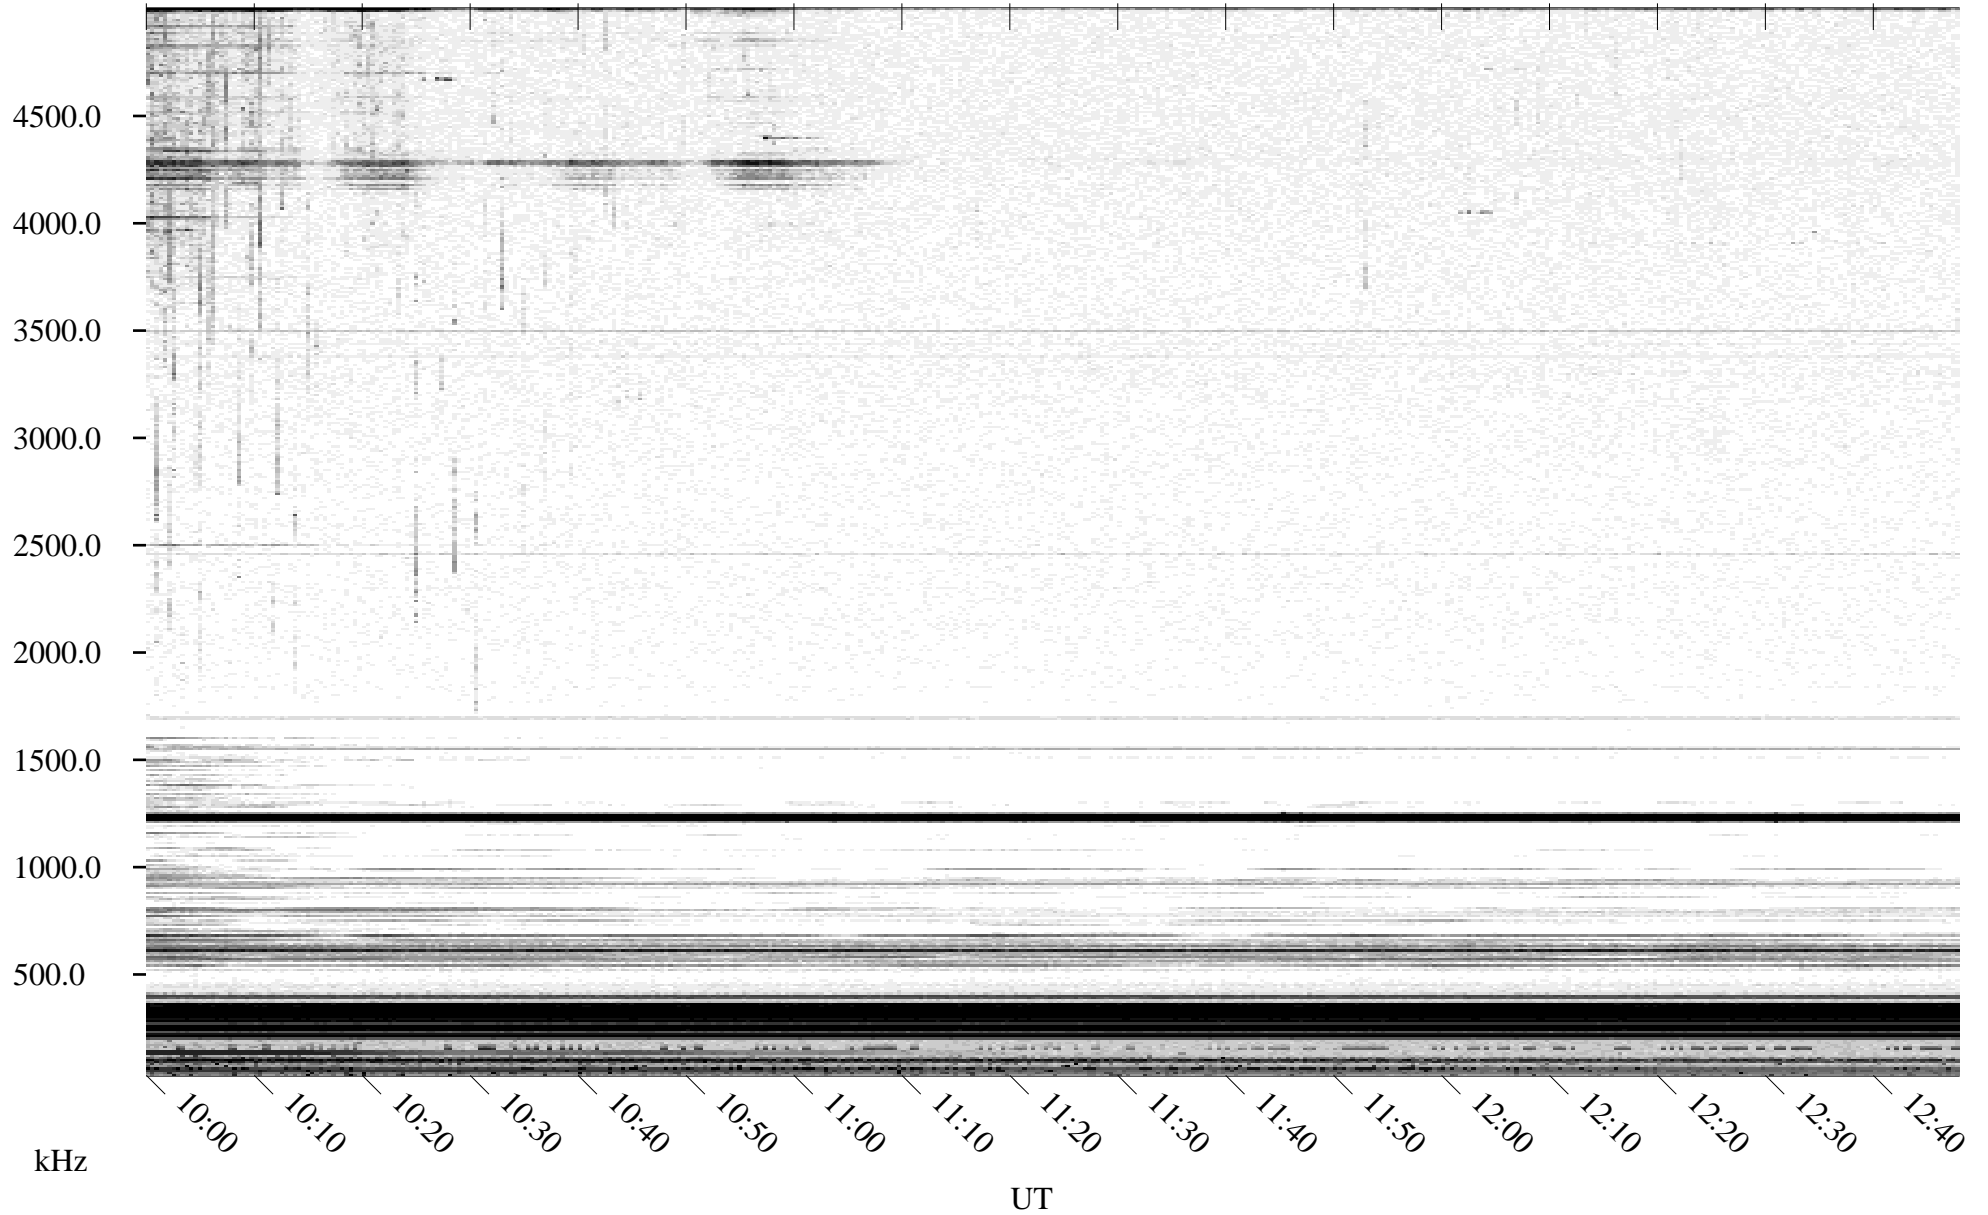

06/02/1996 Churchill, Manitoba

Linear Scale Black = 161 White = 15

ch96154l.r00m max_12

Page 1

06/02/1996 Churchill, Manitoba

Linear Scale

Black = 161

White = 15

ch96154l.r00m max_12

Page 2

06/03/1996 Churchill, Manitoba

Linear Scale Black = 161 White = 15

ch96154l.r00m max_12

Page 3

06/03/1996 Churchill, Manitoba

Linear Scale Black = 161 White = 15

ch96154l.r00m max_12

Page 4

06/03/1996 Churchill, Manitoba

Linear Scale Black = 161 White = 15

ch96154l.r00m max_12

Page 5

06/03/1996 Churchill, Manitoba

Linear Scale Black = 161 White = 15

ch96154l.r00m max_12

Page 6

06/03/1996 Churchill, Manitoba

Linear Scale Black = 161 White = 15

ch96154l.r00m max_12

Page 7

06/03/1996 Churchill, Manitoba

Linear Scale Black = 161 White = 15