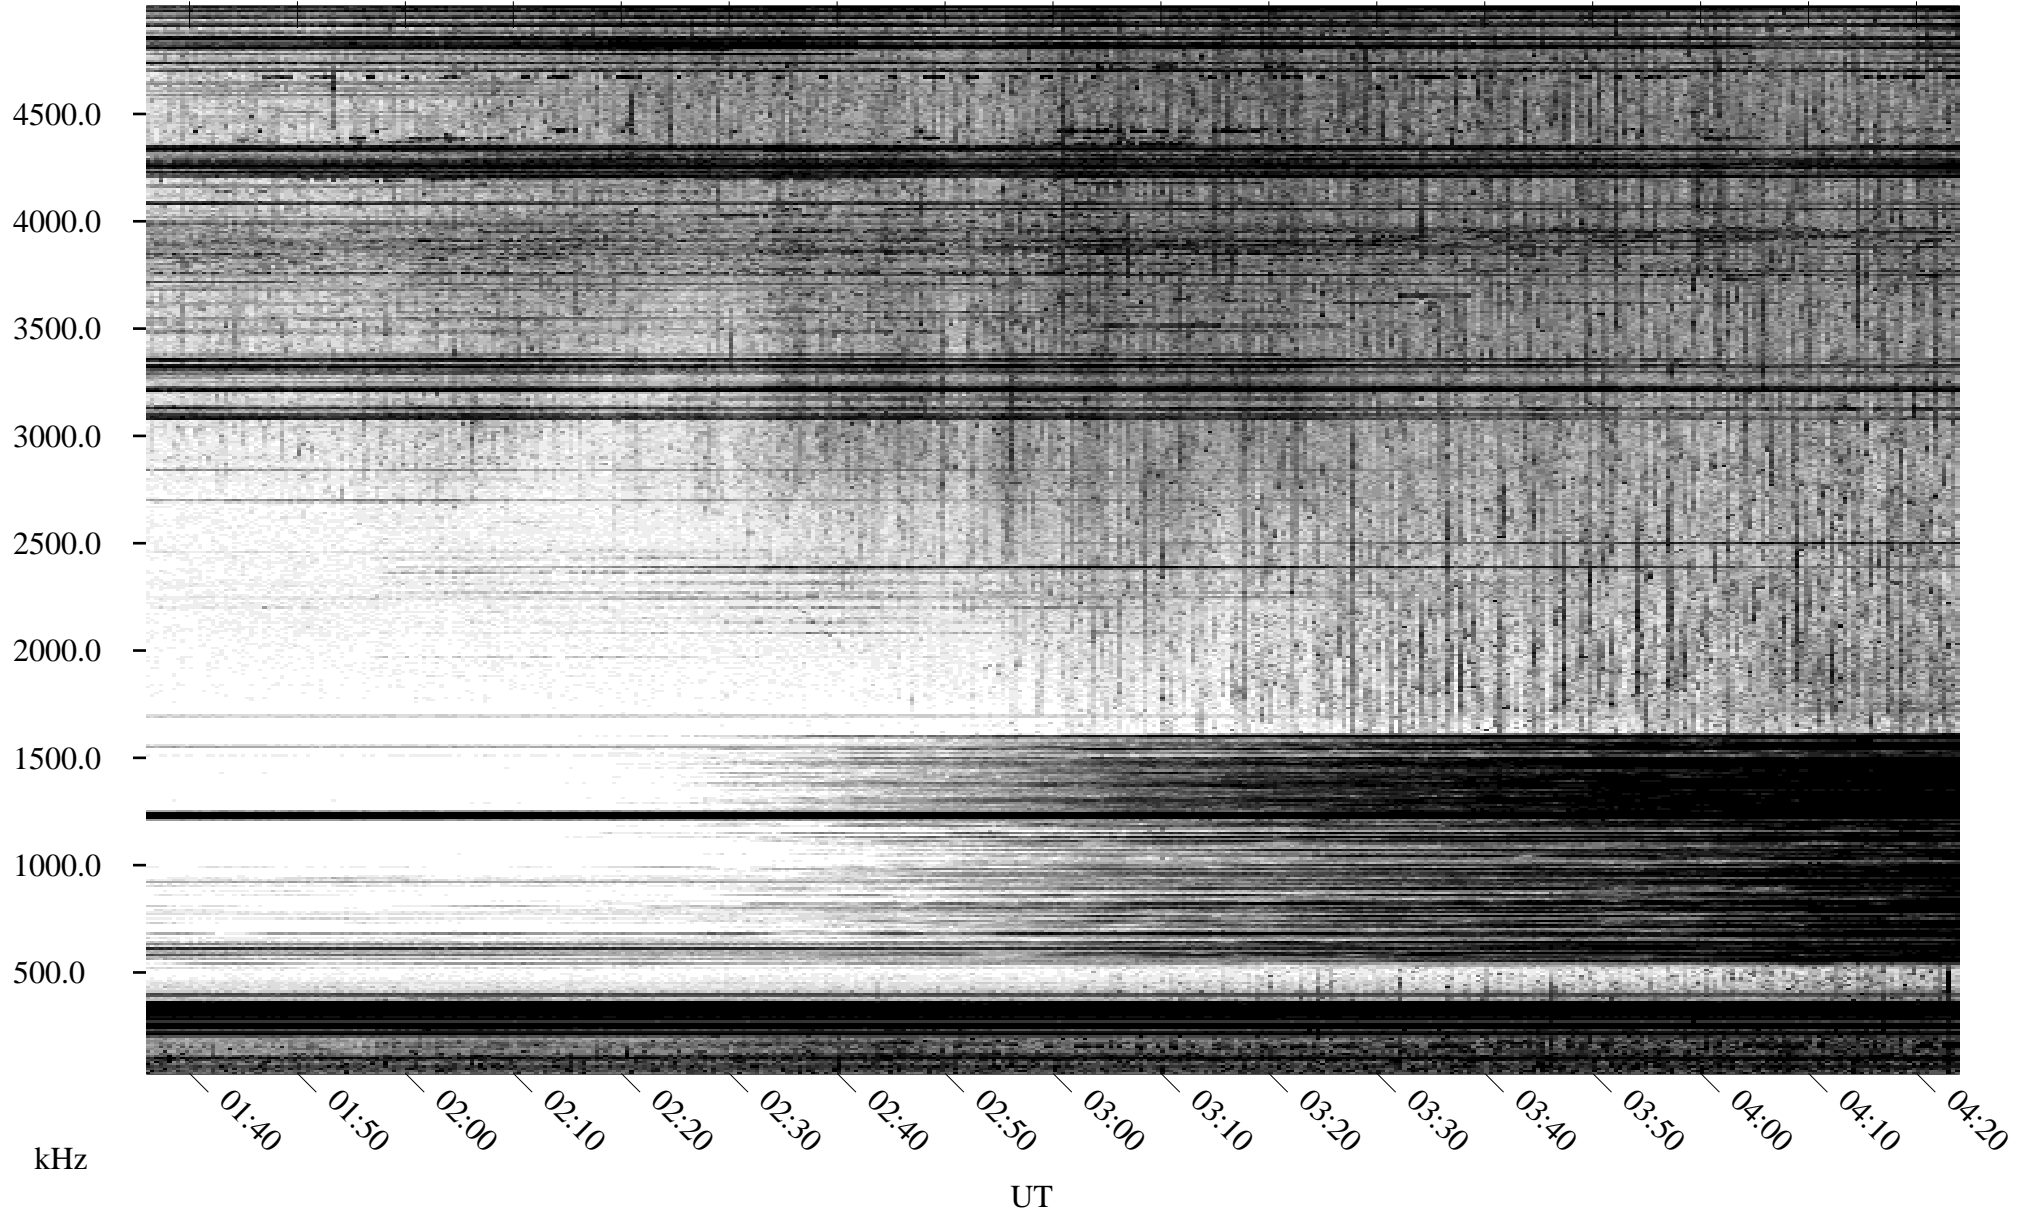

06/02/1996 Churchill, Manitoba

Linear Scale Black = 161 White = 15

ch96154l.r00m max_12

Page 1

06/02/1996 Churchill, Manitoba

Linear Scale

Black = 161

White = 15

ch96154l.r00m max_12

Page 2

06/03/1996 Churchill, Manitoba

Linear Scale Black = 161 White = 15

ch96154l.r00m max_12

Page 3

06/03/1996 Churchill, Manitoba

Linear Scale Black = 161 White = 15

ch96154l.r00m max_12

Page 4

06/03/1996 Churchill, Manitoba

Linear Scale Black = 161 White = 15

ch96154l.r00m max_12

Page 5

06/03/1996 Churchill, Manitoba

Linear Scale Black = 161 White = 15

ch96154l.r00m max_12

Page 6

06/03/1996 Churchill, Manitoba

Linear Scale Black = 161 White = 15

ch96154l.r00m max_12

Page 7

06/03/1996 Churchill, Manitoba

Linear Scale Black = 161 White = 15