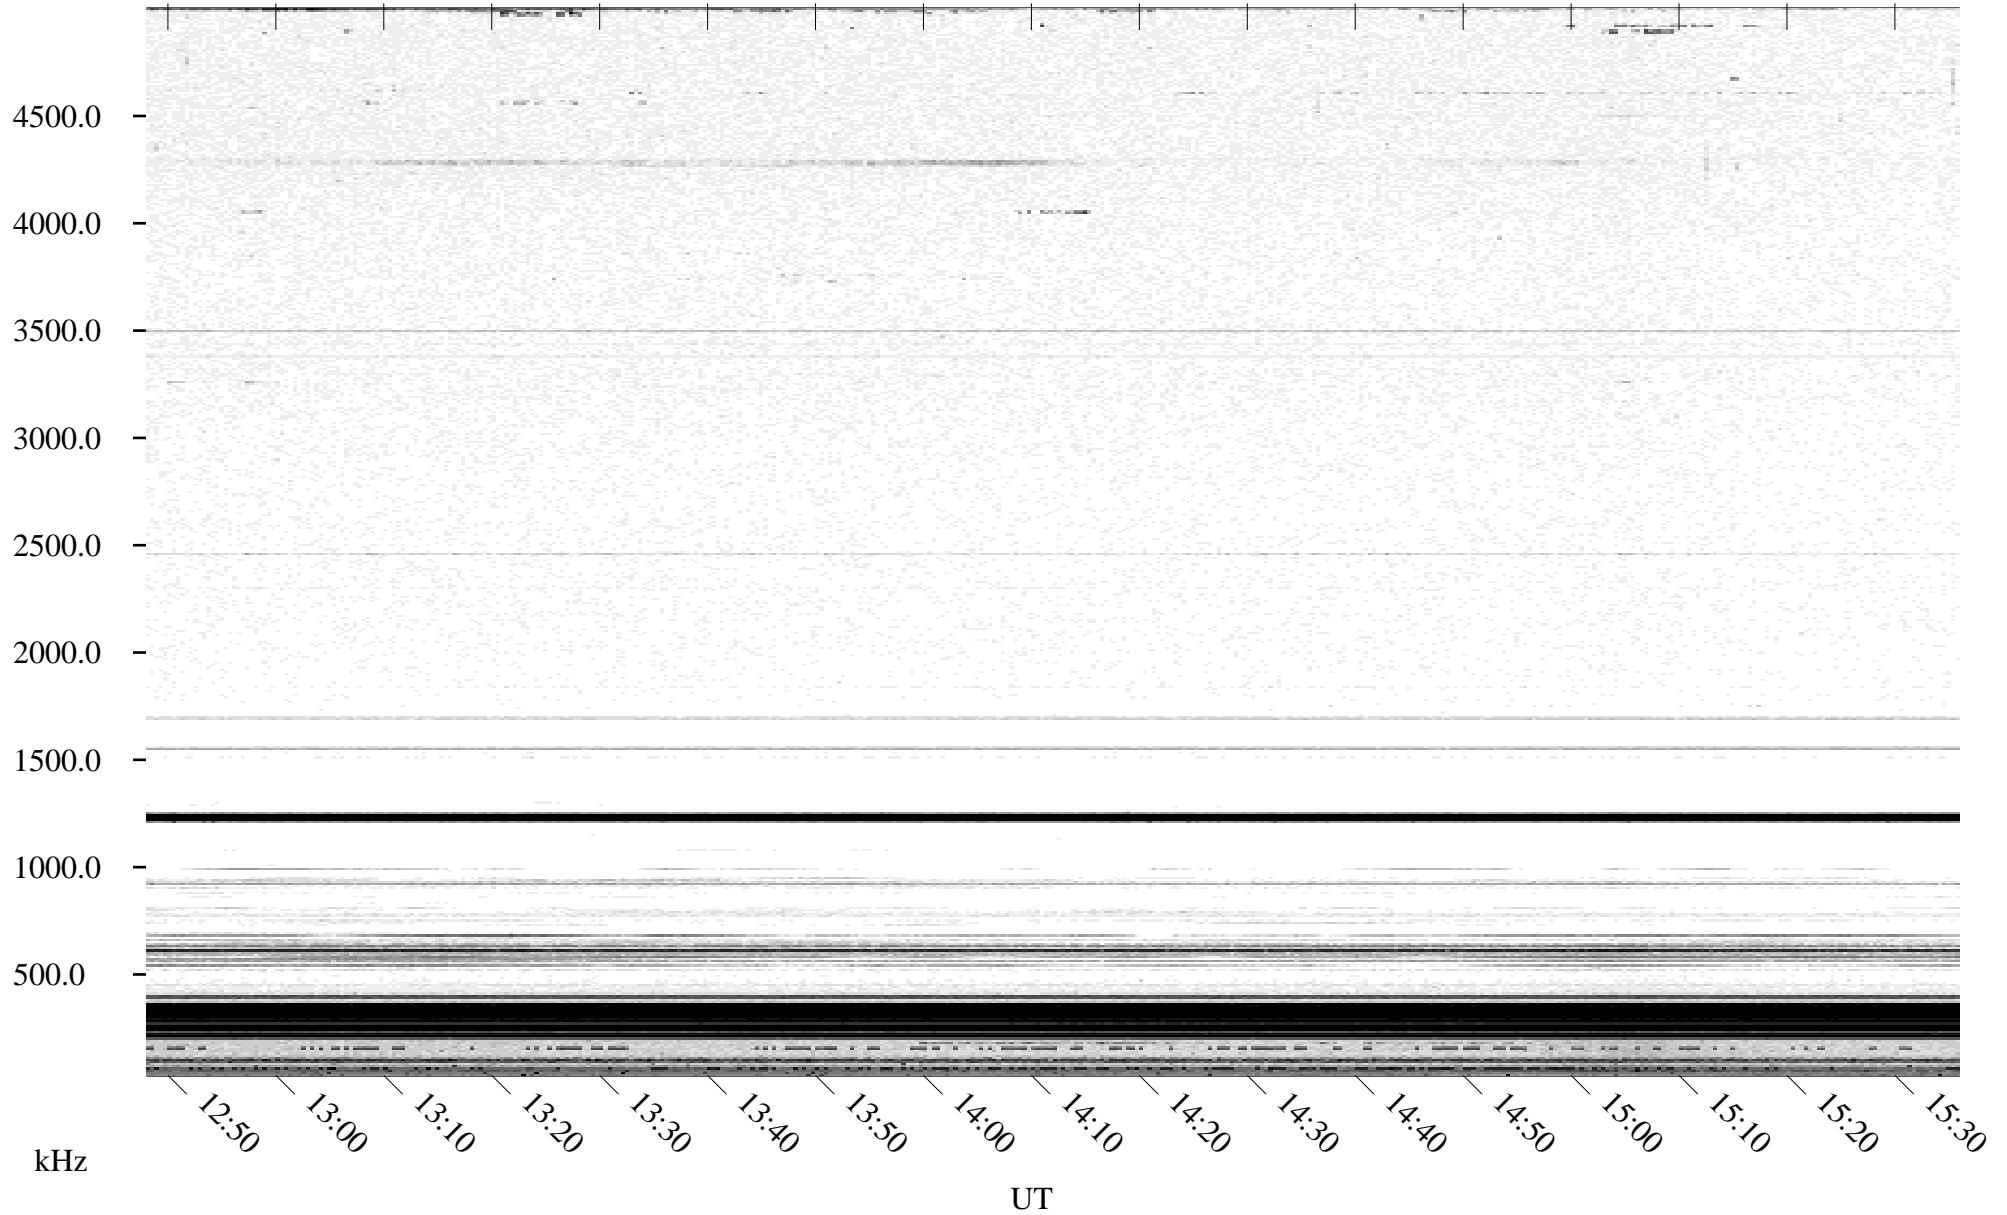

ch96154l.r00m max_12

Page 4

06/03/1996 Churchill, Manitoba

Linear Scale Black = 161 White = 15

ch96154l.r00m max_12

Page 5

06/03/1996 Churchill, Manitoba

Linear Scale Black = 161 White = 15

ch96154l.r00m max_12

Page 6

06/03/1996 Churchill, Manitoba

Linear Scale Black = 161 White = 15

ch96154l.r00m max_12

Page 7

06/03/1996 Churchill, Manitoba

Linear Scale Black = 161 White = 15