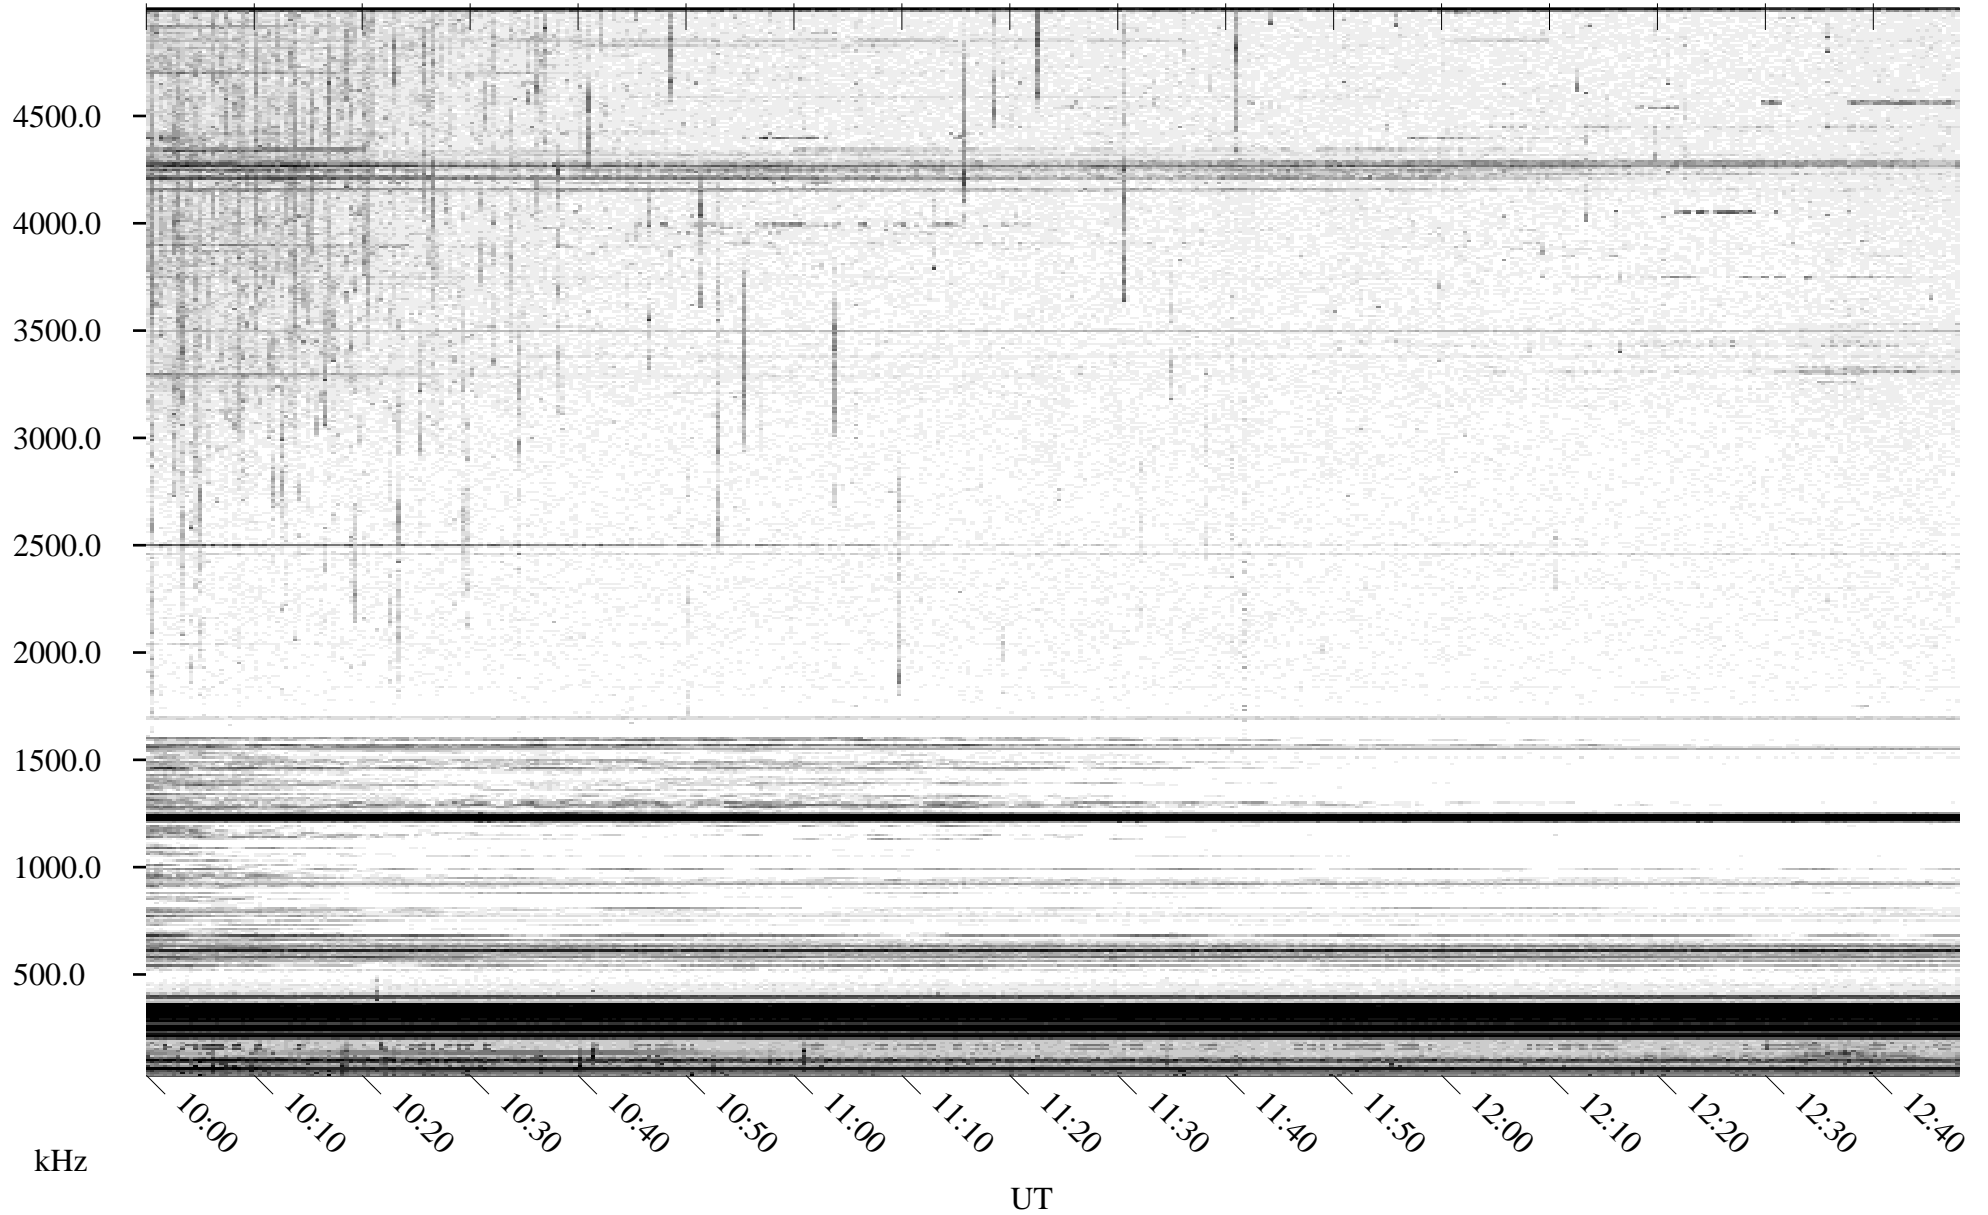

# 06/04/1996 Churchill, Manitoba

Linear Scale    Black = 161    White = 15

ch96155l.r00m max\_12

Page 4

# 06/04/1996 Churchill, Manitoba

Linear Scale    Black = 161    White = 15

ch96155l.r00m max\_12

Page 5

# 06/04/1996 Churchill, Manitoba

Linear Scale    Black = 161    White = 15

ch961551.r00m max\_12

Page 6

# 06/04/1996 Churchill, Manitoba

Linear Scale Black = 161 White = 15

ch96155l.r00m max\_12

Page 7