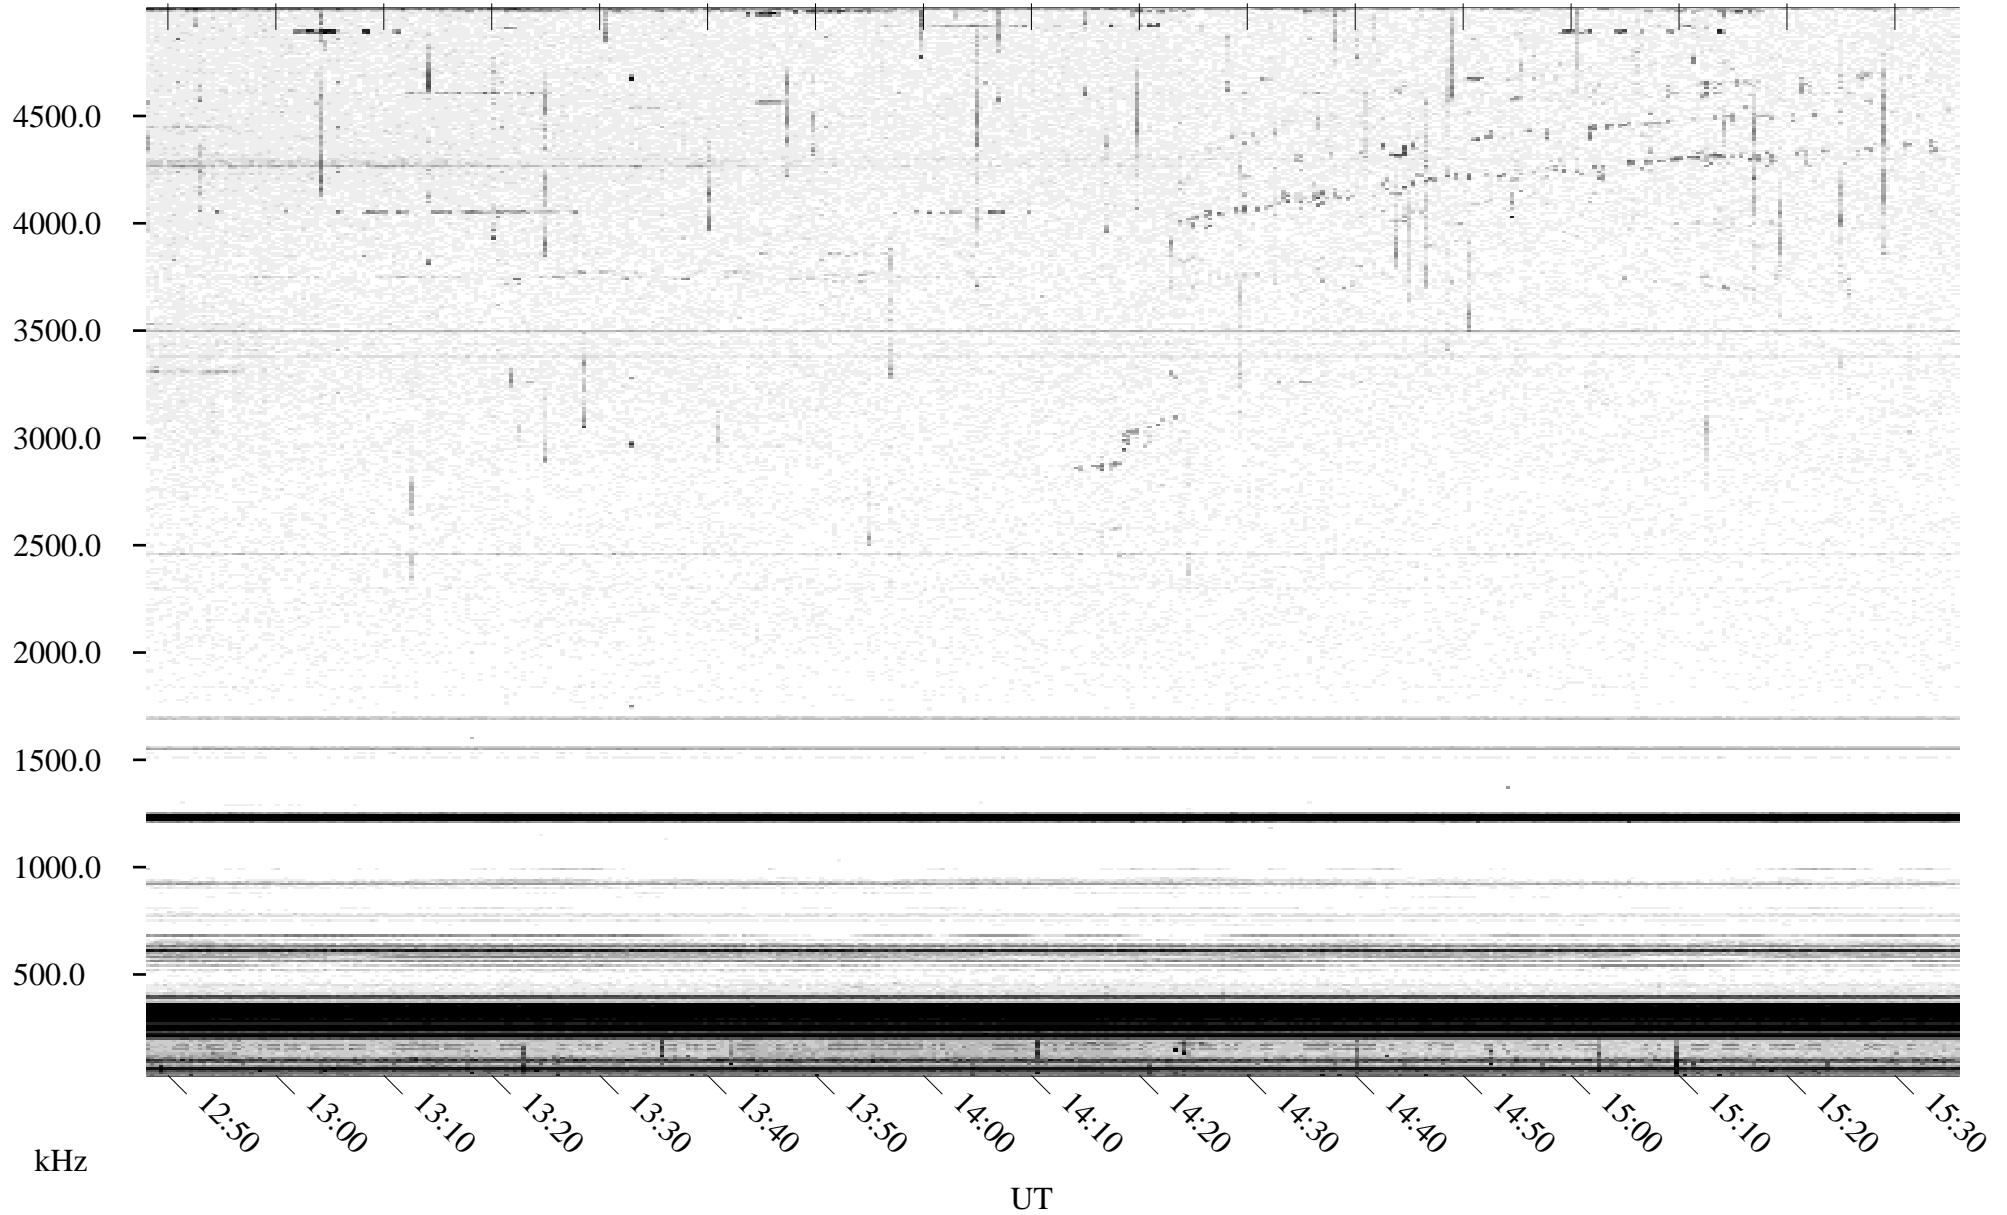

# 06/04/1996 Churchill, Manitoba

Linear Scale    Black = 161    White = 15

ch96155l.r00m max\_12

Page 5

# 06/04/1996 Churchill, Manitoba

Linear Scale    Black = 161    White = 15

ch961551.r00m max\_12

Page 6

# 06/04/1996 Churchill, Manitoba

Linear Scale Black = 161 White = 15

ch96155l.r00m max\_12

Page 7

# 06/04/1996 Churchill, Manitoba

Linear Scale Black = 161 White = 15

ch96155l.r00m max\_12

Page 8