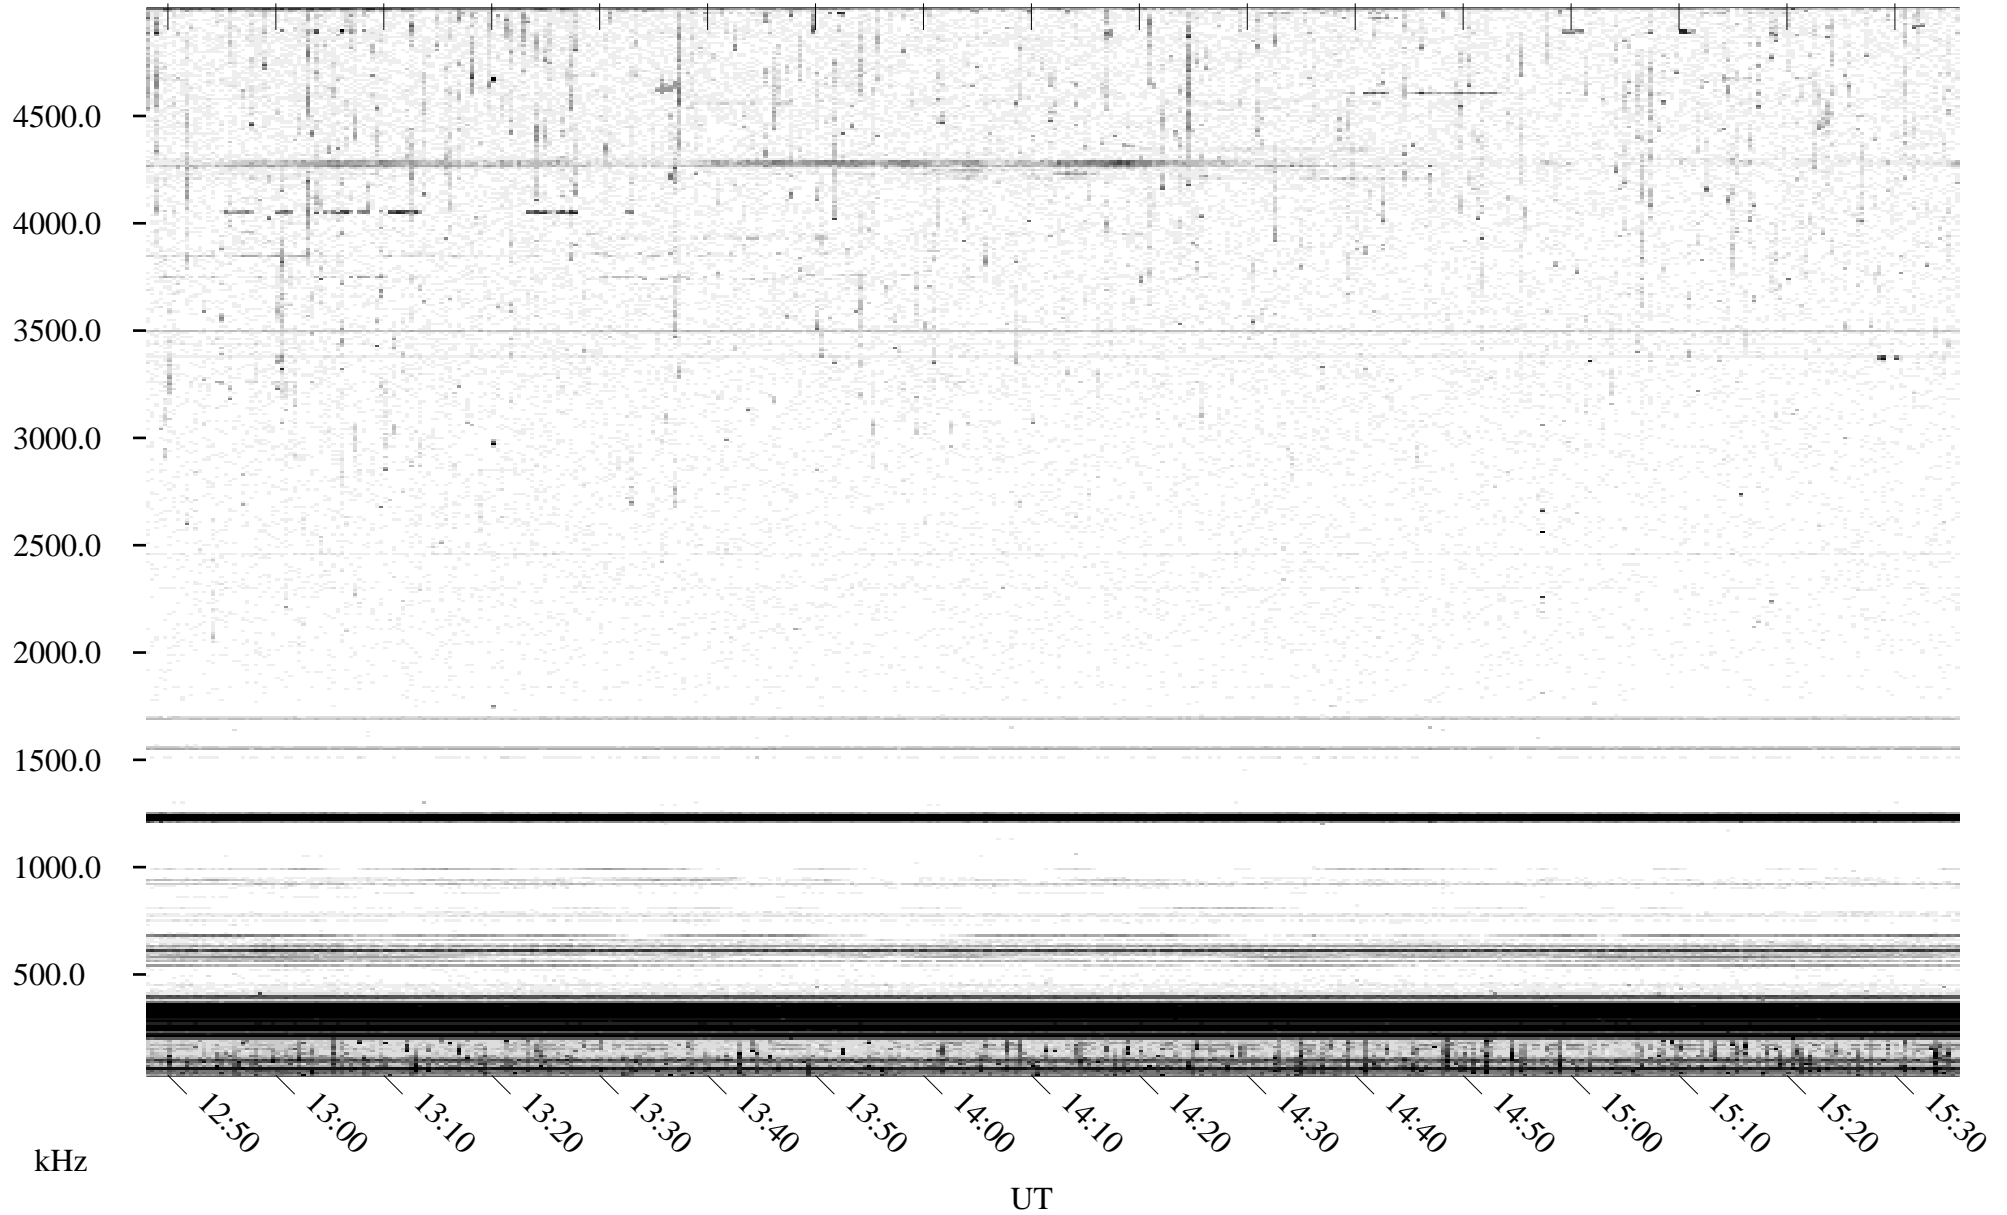

06/04/1996 Churchill, Manitoba

Linear Scale Black = 161 White = 15

ch96156l.r00m max_12

Page 1

06/04/1996 Churchill, Manitoba

Linear Scale Black = 161 White = 15

ch96156l.r00m max_12

Page 2

06/05/1996 Churchill, Manitoba

Linear Scale Black = 161 White = 15

ch96156l.r00m max_12

Page 3

06/05/1996 Churchill, Manitoba

Linear Scale Black = 161 White = 15

ch96156l.r00m max_12

Page 4

06/05/1996 Churchill, Manitoba

Linear Scale Black = 161 White = 15

ch96156l.r00m max_12

Page 5

06/05/1996 Churchill, Manitoba

Linear Scale Black = 161 White = 15

ch96156l.r00m max_12

Page 6

06/05/1996 Churchill, Manitoba

Linear Scale Black = 161 White = 15

ch96156l.r00m max_12

Page 7

06/05/1996 Churchill, Manitoba

Linear Scale Black = 161 White = 15

ch96156l.r00m max_12

Page 8