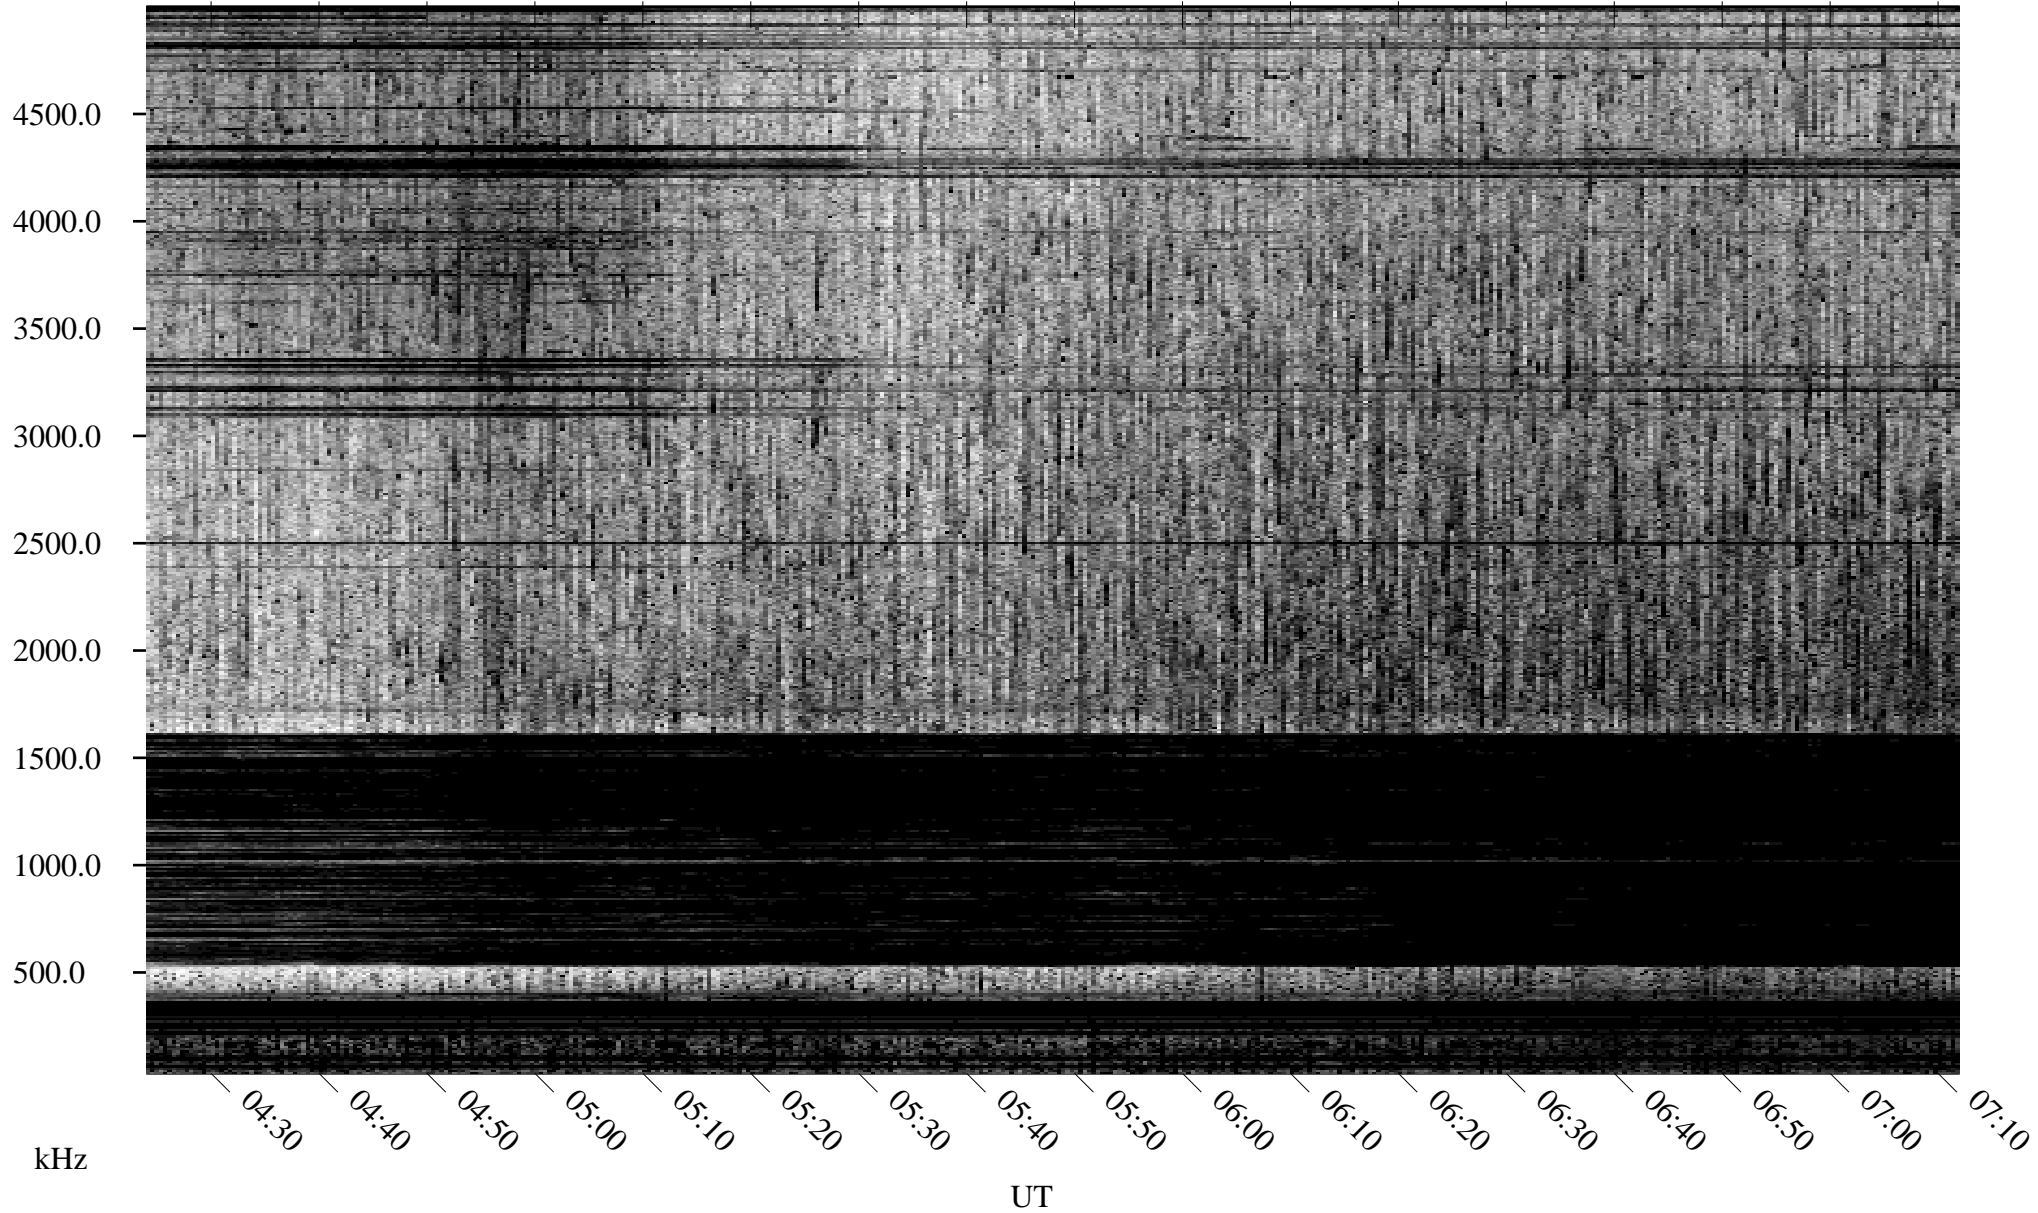

06/04/1996 Churchill, Manitoba

Linear Scale Black = 161 White = 15

ch96156l.r00m max_12

Page 1

06/04/1996 Churchill, Manitoba

Linear Scale Black = 161 White = 15

ch96156l.r00m max_12

Page 2

06/05/1996 Churchill, Manitoba

Linear Scale Black = 161 White = 15

ch96156l.r00m max_12

Page 3

06/05/1996 Churchill, Manitoba

Linear Scale Black = 161 White = 15

ch96156l.r00m max_12

Page 4

06/05/1996 Churchill, Manitoba

Linear Scale Black = 161 White = 15

ch96156l.r00m max_12

Page 5

06/05/1996 Churchill, Manitoba

Linear Scale Black = 161 White = 15

ch96156l.r00m max_12

Page 6

06/05/1996 Churchill, Manitoba

Linear Scale Black = 161 White = 15

ch96156l.r00m max_12

Page 7

06/05/1996 Churchill, Manitoba

Linear Scale Black = 161 White = 15

ch96156l.r00m max_12

Page 8