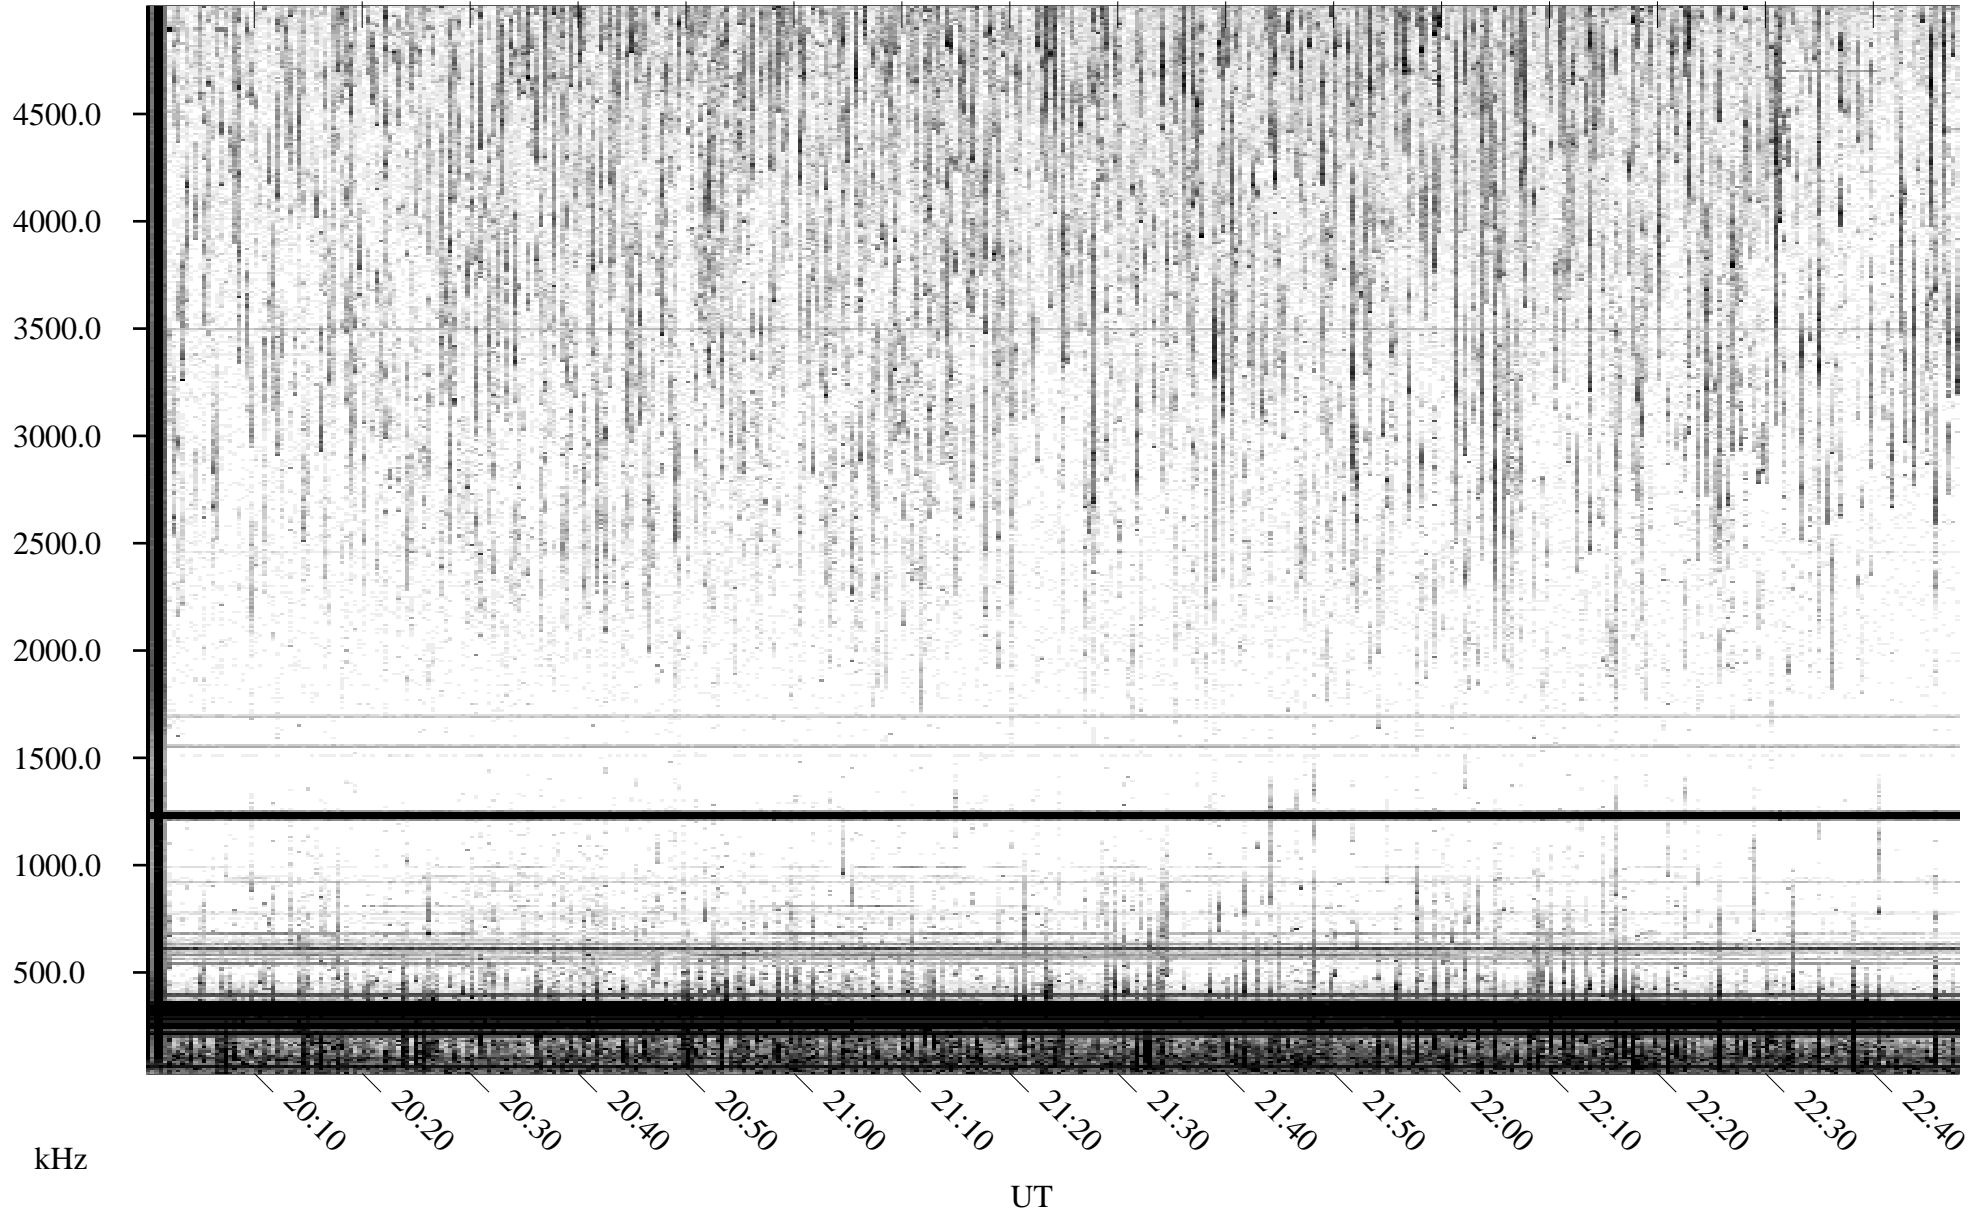

06/04/1996 Churchill, Manitoba

Linear Scale Black = 161 White = 15

ch96156l.r00m max_12

Page 1

06/04/1996 Churchill, Manitoba

Linear Scale Black = 161 White = 15

ch96156l.r00m max_12

Page 2

06/05/1996 Churchill, Manitoba

Linear Scale Black = 161 White = 15

ch96156l.r00m max_12

Page 3

06/05/1996 Churchill, Manitoba

Linear Scale Black = 161 White = 15

ch96156l.r00m max_12

Page 4

06/05/1996 Churchill, Manitoba

Linear Scale Black = 161 White = 15

ch96156l.r00m max_12

Page 5

06/05/1996 Churchill, Manitoba

Linear Scale Black = 161 White = 15

ch96156l.r00m max_12

Page 6

06/05/1996 Churchill, Manitoba

Linear Scale Black = 161 White = 15

ch96156l.r00m max_12

Page 7

06/05/1996 Churchill, Manitoba

Linear Scale Black = 161 White = 15

ch96156l.r00m max_12

Page 8