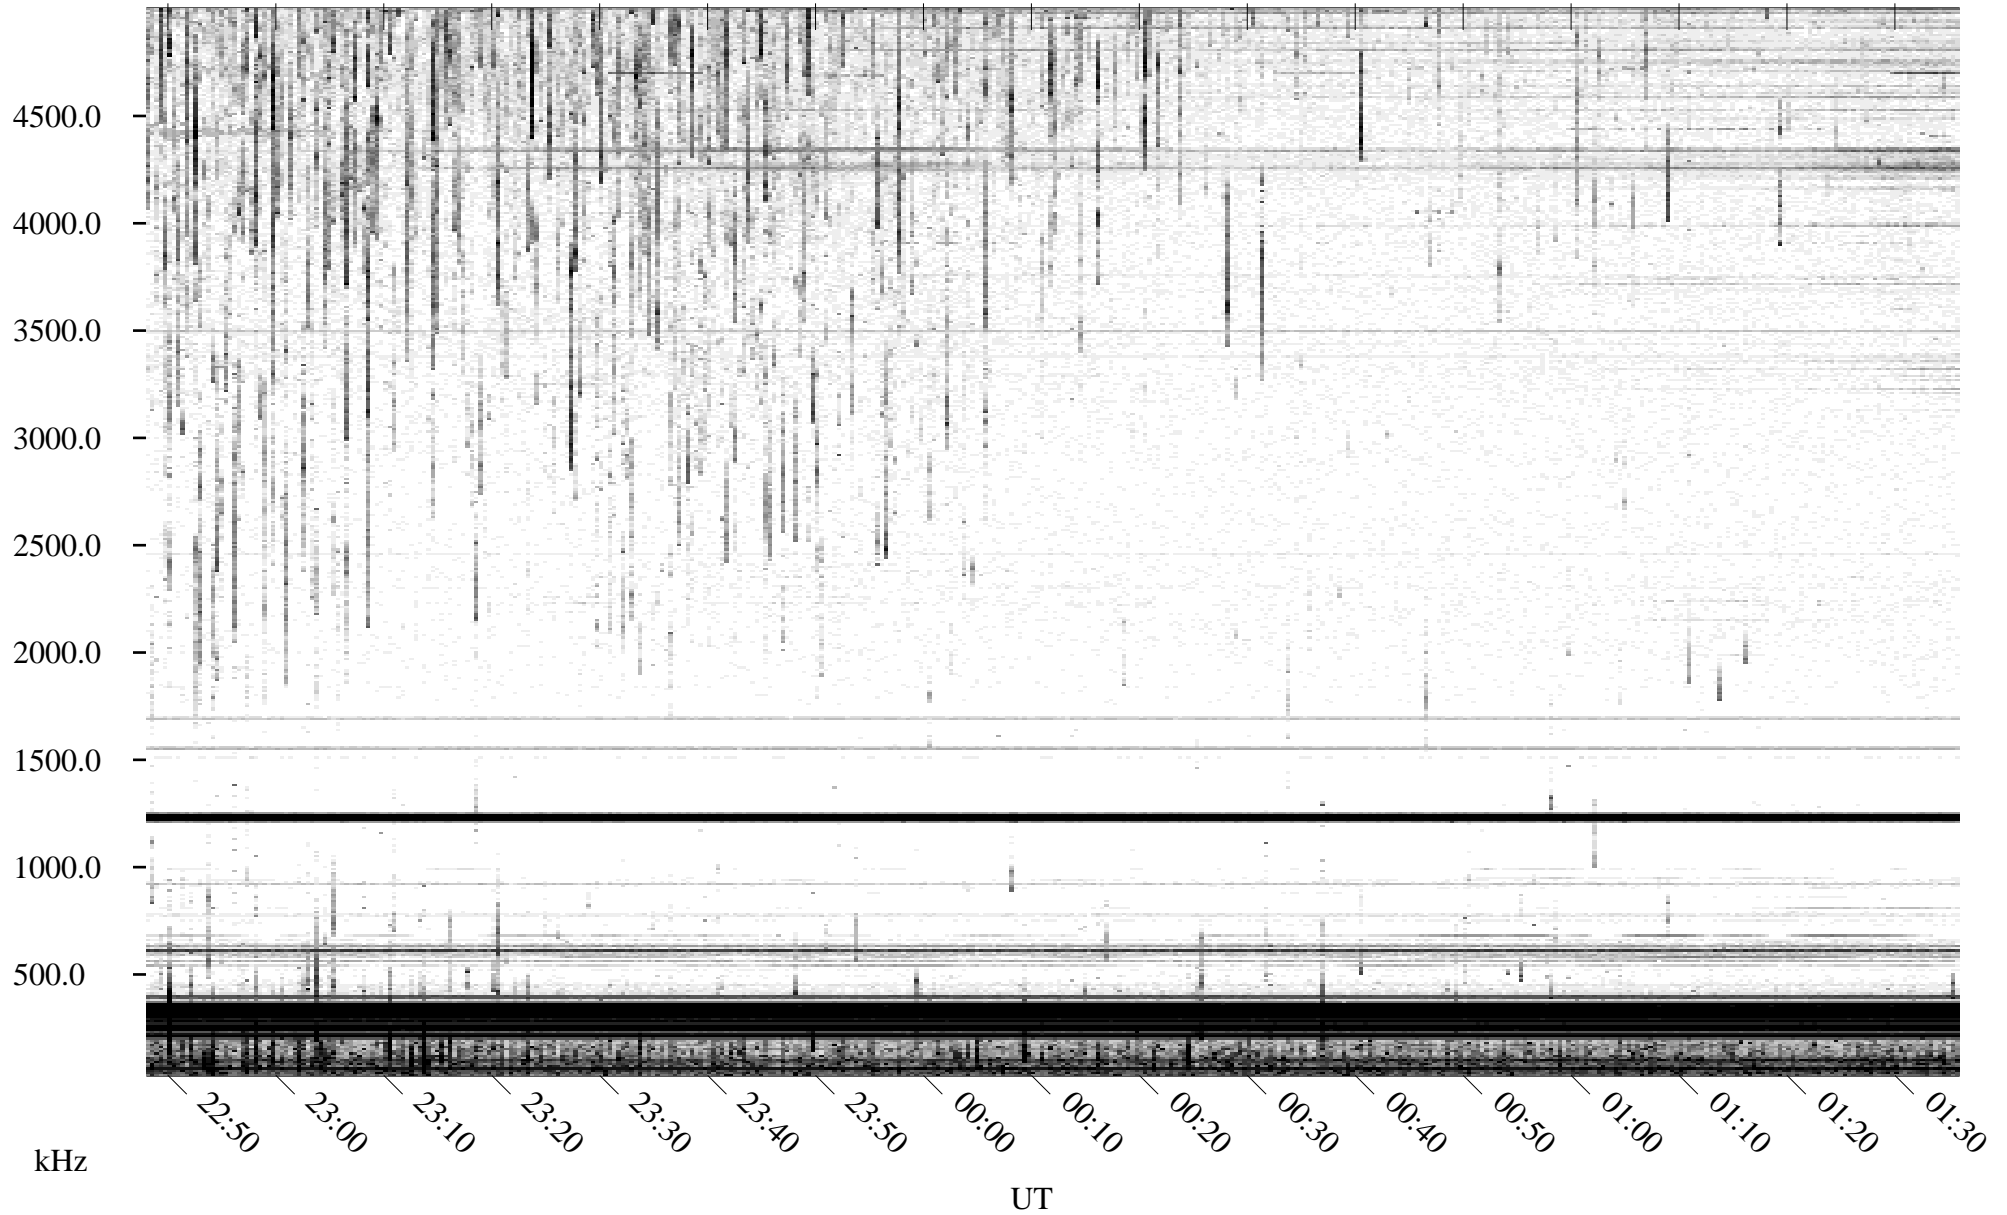

06/04/1996 Churchill, Manitoba

Linear Scale Black = 161 White = 15

ch96156l.r00m max_12

Page 1

06/04/1996 Churchill, Manitoba

Linear Scale Black = 161 White = 15

ch96156l.r00m max_12

Page 2

06/05/1996 Churchill, Manitoba

Linear Scale Black = 161 White = 15

ch96156l.r00m max_12

Page 3

06/05/1996 Churchill, Manitoba

Linear Scale Black = 161 White = 15

ch96156l.r00m max_12

Page 4

06/05/1996 Churchill, Manitoba

Linear Scale Black = 161 White = 15

ch96156l.r00m max_12

Page 5

06/05/1996 Churchill, Manitoba

Linear Scale Black = 161 White = 15

ch96156l.r00m max_12

Page 6

06/05/1996 Churchill, Manitoba

Linear Scale Black = 161 White = 15

ch96156l.r00m max_12

Page 7

06/05/1996 Churchill, Manitoba

Linear Scale Black = 161 White = 15

ch96156l.r00m max_12

Page 8