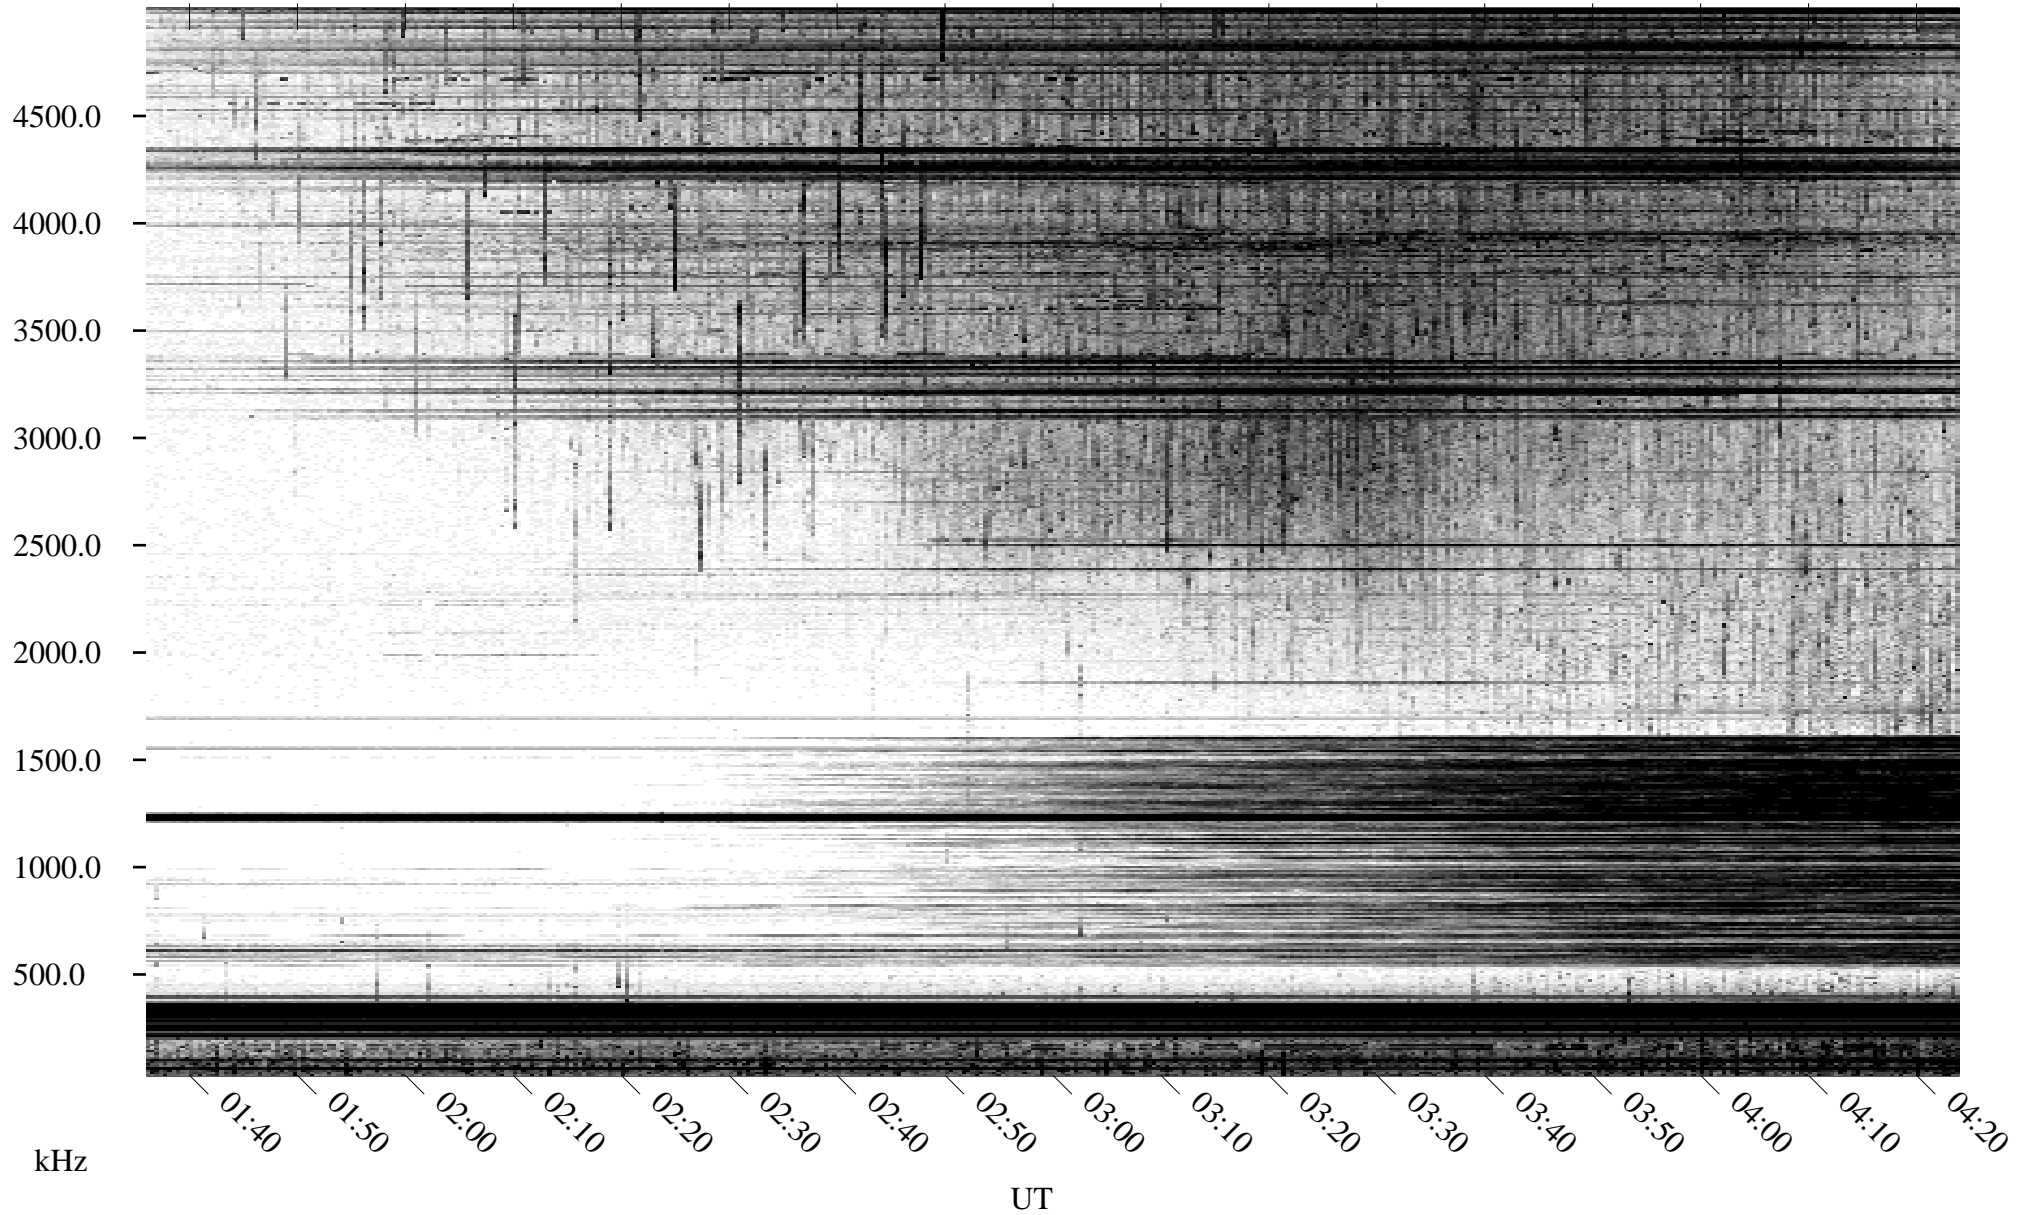

06/04/1996 Churchill, Manitoba

Linear Scale Black = 161 White = 15

ch96156l.r00m max_12

Page 1

06/04/1996 Churchill, Manitoba

Linear Scale Black = 161 White = 15

ch96156l.r00m max_12

Page 2

06/05/1996 Churchill, Manitoba

Linear Scale Black = 161 White = 15

ch96156l.r00m max_12

Page 3

06/05/1996 Churchill, Manitoba

Linear Scale Black = 161 White = 15

ch96156l.r00m max_12

Page 4

06/05/1996 Churchill, Manitoba

Linear Scale Black = 161 White = 15

ch96156l.r00m max_12

Page 5

06/05/1996 Churchill, Manitoba

Linear Scale Black = 161 White = 15

ch96156l.r00m max_12

Page 6

06/05/1996 Churchill, Manitoba

Linear Scale Black = 161 White = 15

ch96156l.r00m max_12

Page 7

06/05/1996 Churchill, Manitoba

Linear Scale Black = 161 White = 15

ch96156l.r00m max_12

Page 8