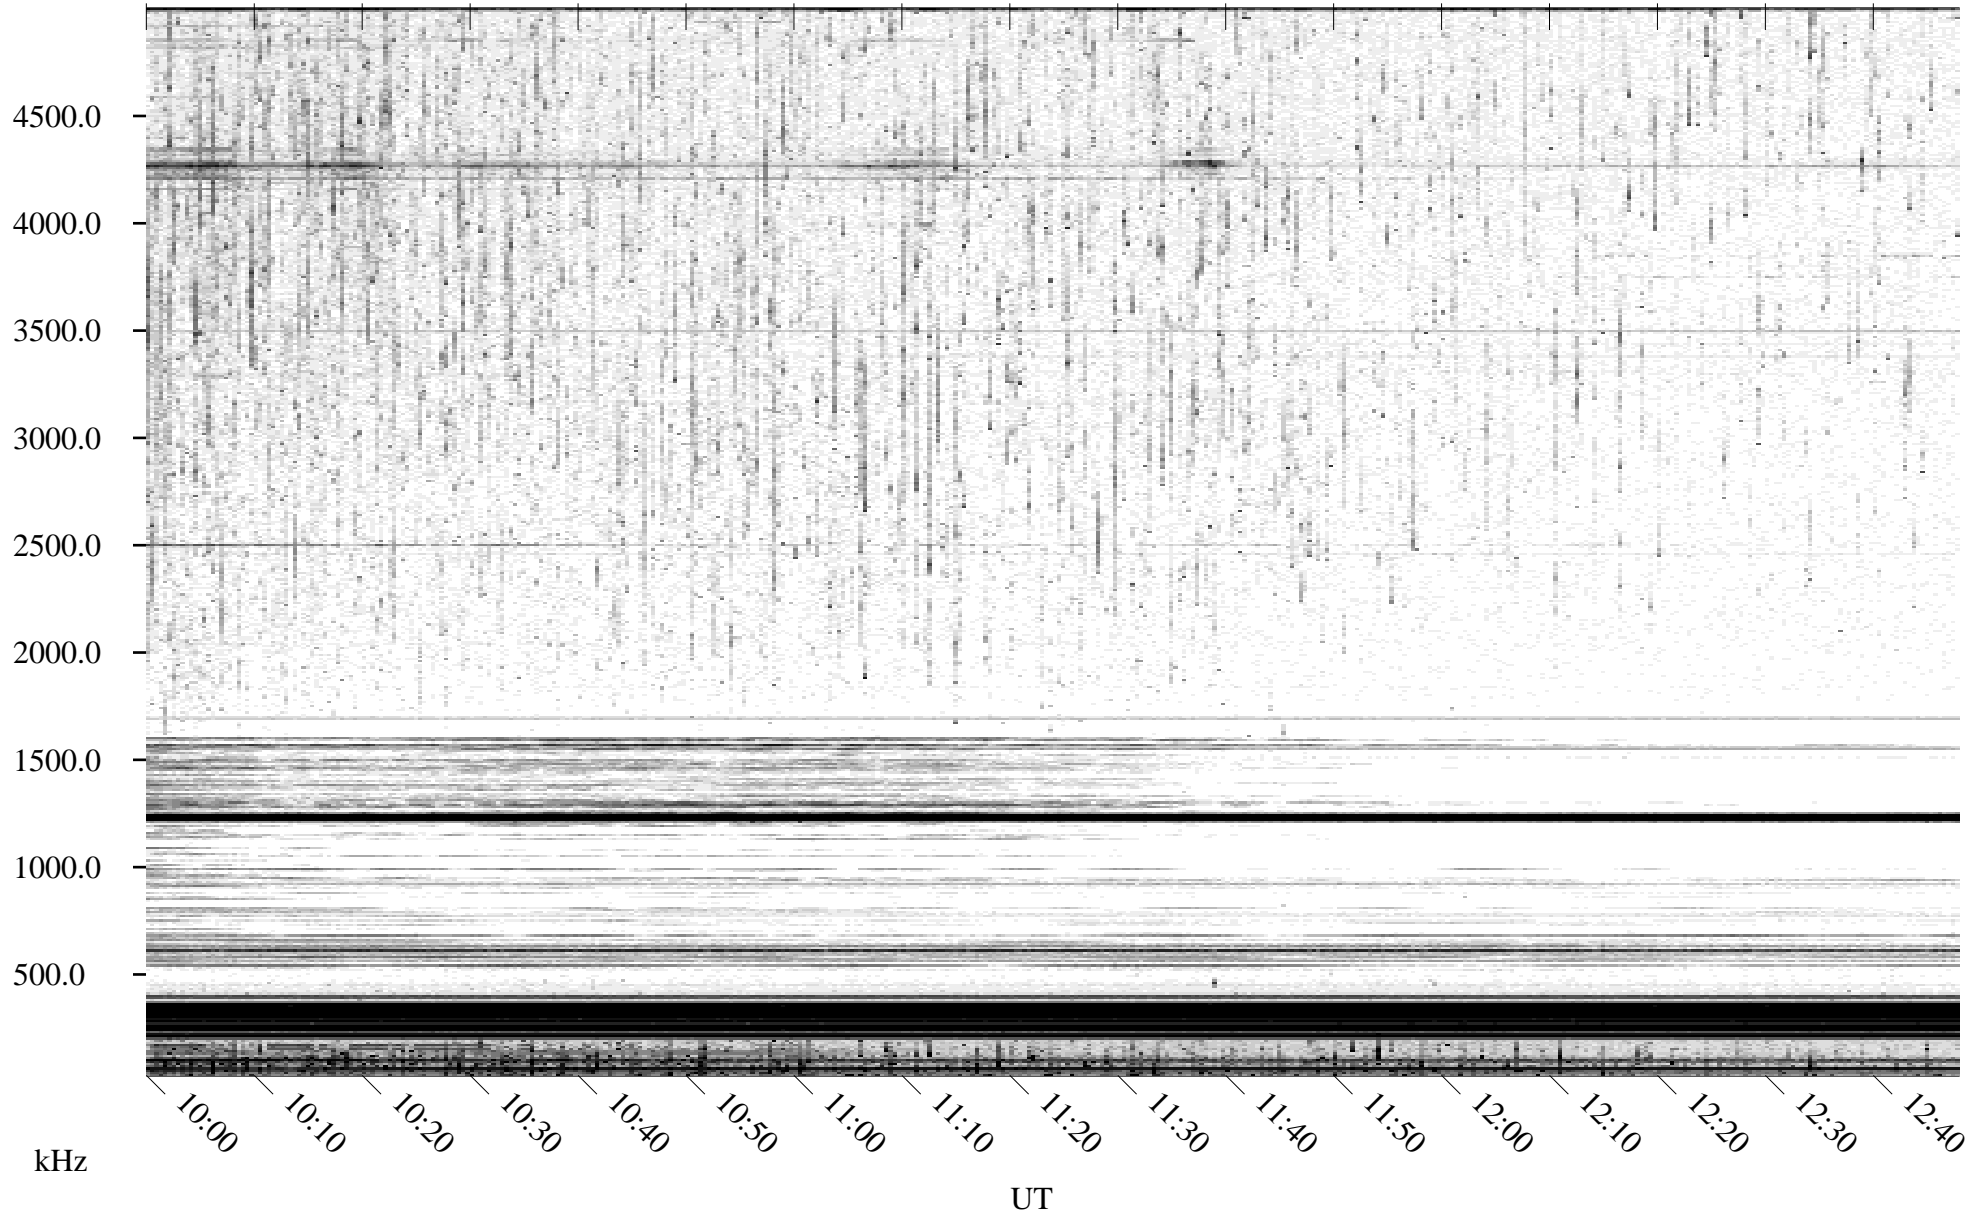

06/04/1996 Churchill, Manitoba

Linear Scale Black = 161 White = 15

ch96156l.r00m max_12

Page 1

06/04/1996 Churchill, Manitoba

Linear Scale Black = 161 White = 15

ch96156l.r00m max_12

Page 2

06/05/1996 Churchill, Manitoba

Linear Scale Black = 161 White = 15

ch96156l.r00m max_12

Page 3

06/05/1996 Churchill, Manitoba

Linear Scale Black = 161 White = 15

ch96156l.r00m max_12

Page 4

06/05/1996 Churchill, Manitoba

Linear Scale Black = 161 White = 15

ch96156l.r00m max_12

Page 5

06/05/1996 Churchill, Manitoba

Linear Scale Black = 161 White = 15

ch96156l.r00m max_12

Page 6

06/05/1996 Churchill, Manitoba

Linear Scale Black = 161 White = 15

ch96156l.r00m max_12

Page 7

06/05/1996 Churchill, Manitoba

Linear Scale Black = 161 White = 15

ch96156l.r00m max_12

Page 8