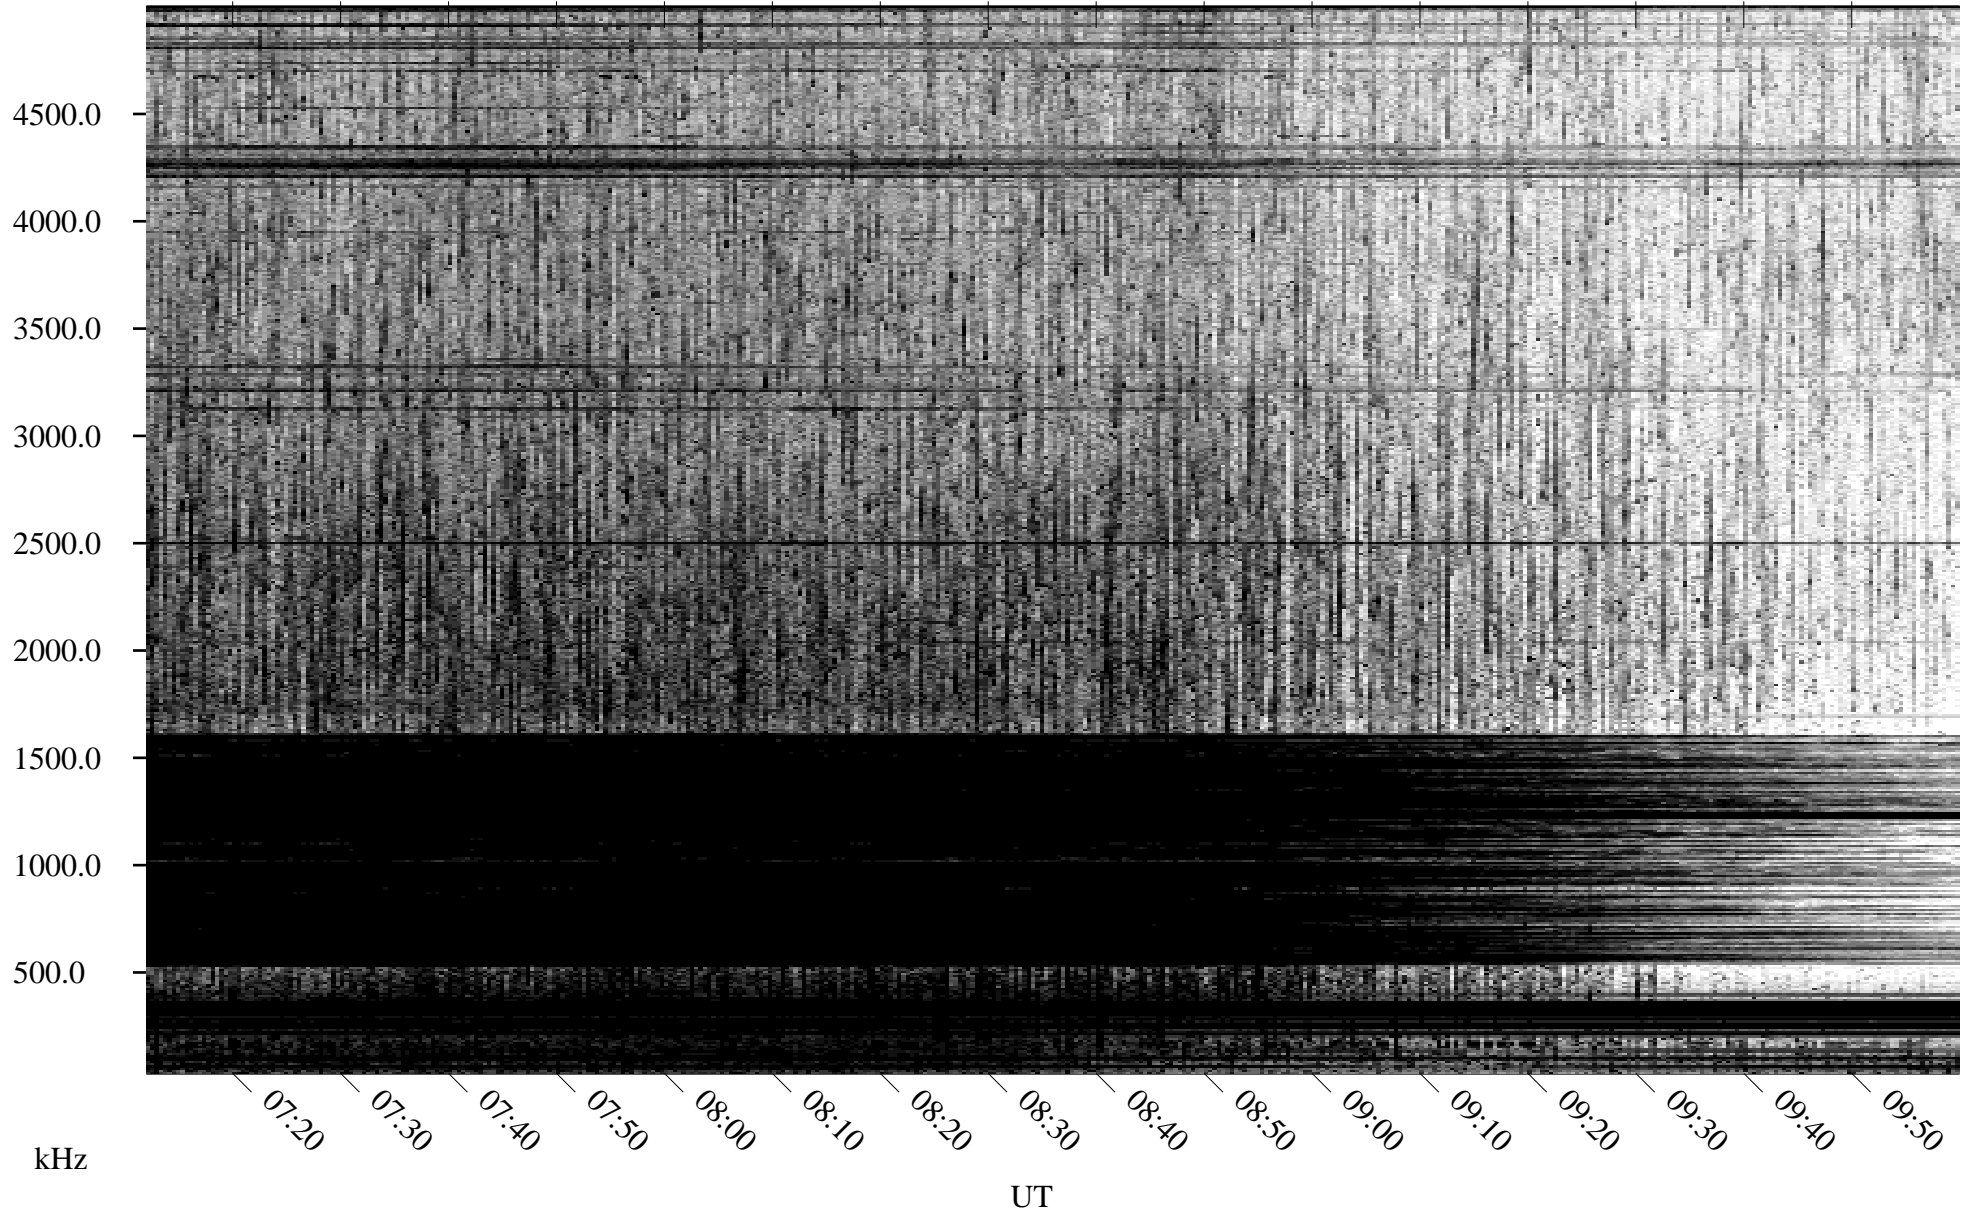

06/04/1996 Churchill, Manitoba

Linear Scale Black = 161 White = 15

ch96156l.r00m max_12

Page 1

06/04/1996 Churchill, Manitoba

Linear Scale Black = 161 White = 15

ch96156l.r00m max_12

Page 2

06/05/1996 Churchill, Manitoba

Linear Scale Black = 161 White = 15

ch96156l.r00m max_12

Page 3

06/05/1996 Churchill, Manitoba

Linear Scale Black = 161 White = 15

ch96156l.r00m max_12

Page 4

06/05/1996 Churchill, Manitoba

Linear Scale Black = 161 White = 15

ch96156l.r00m max_12

Page 5

06/05/1996 Churchill, Manitoba

Linear Scale Black = 161 White = 15

ch96156l.r00m max_12

Page 6

06/05/1996 Churchill, Manitoba

Linear Scale Black = 161 White = 15

ch96156l.r00m max_12

Page 7

06/05/1996 Churchill, Manitoba

Linear Scale Black = 161 White = 15

ch96156l.r00m max_12

Page 8