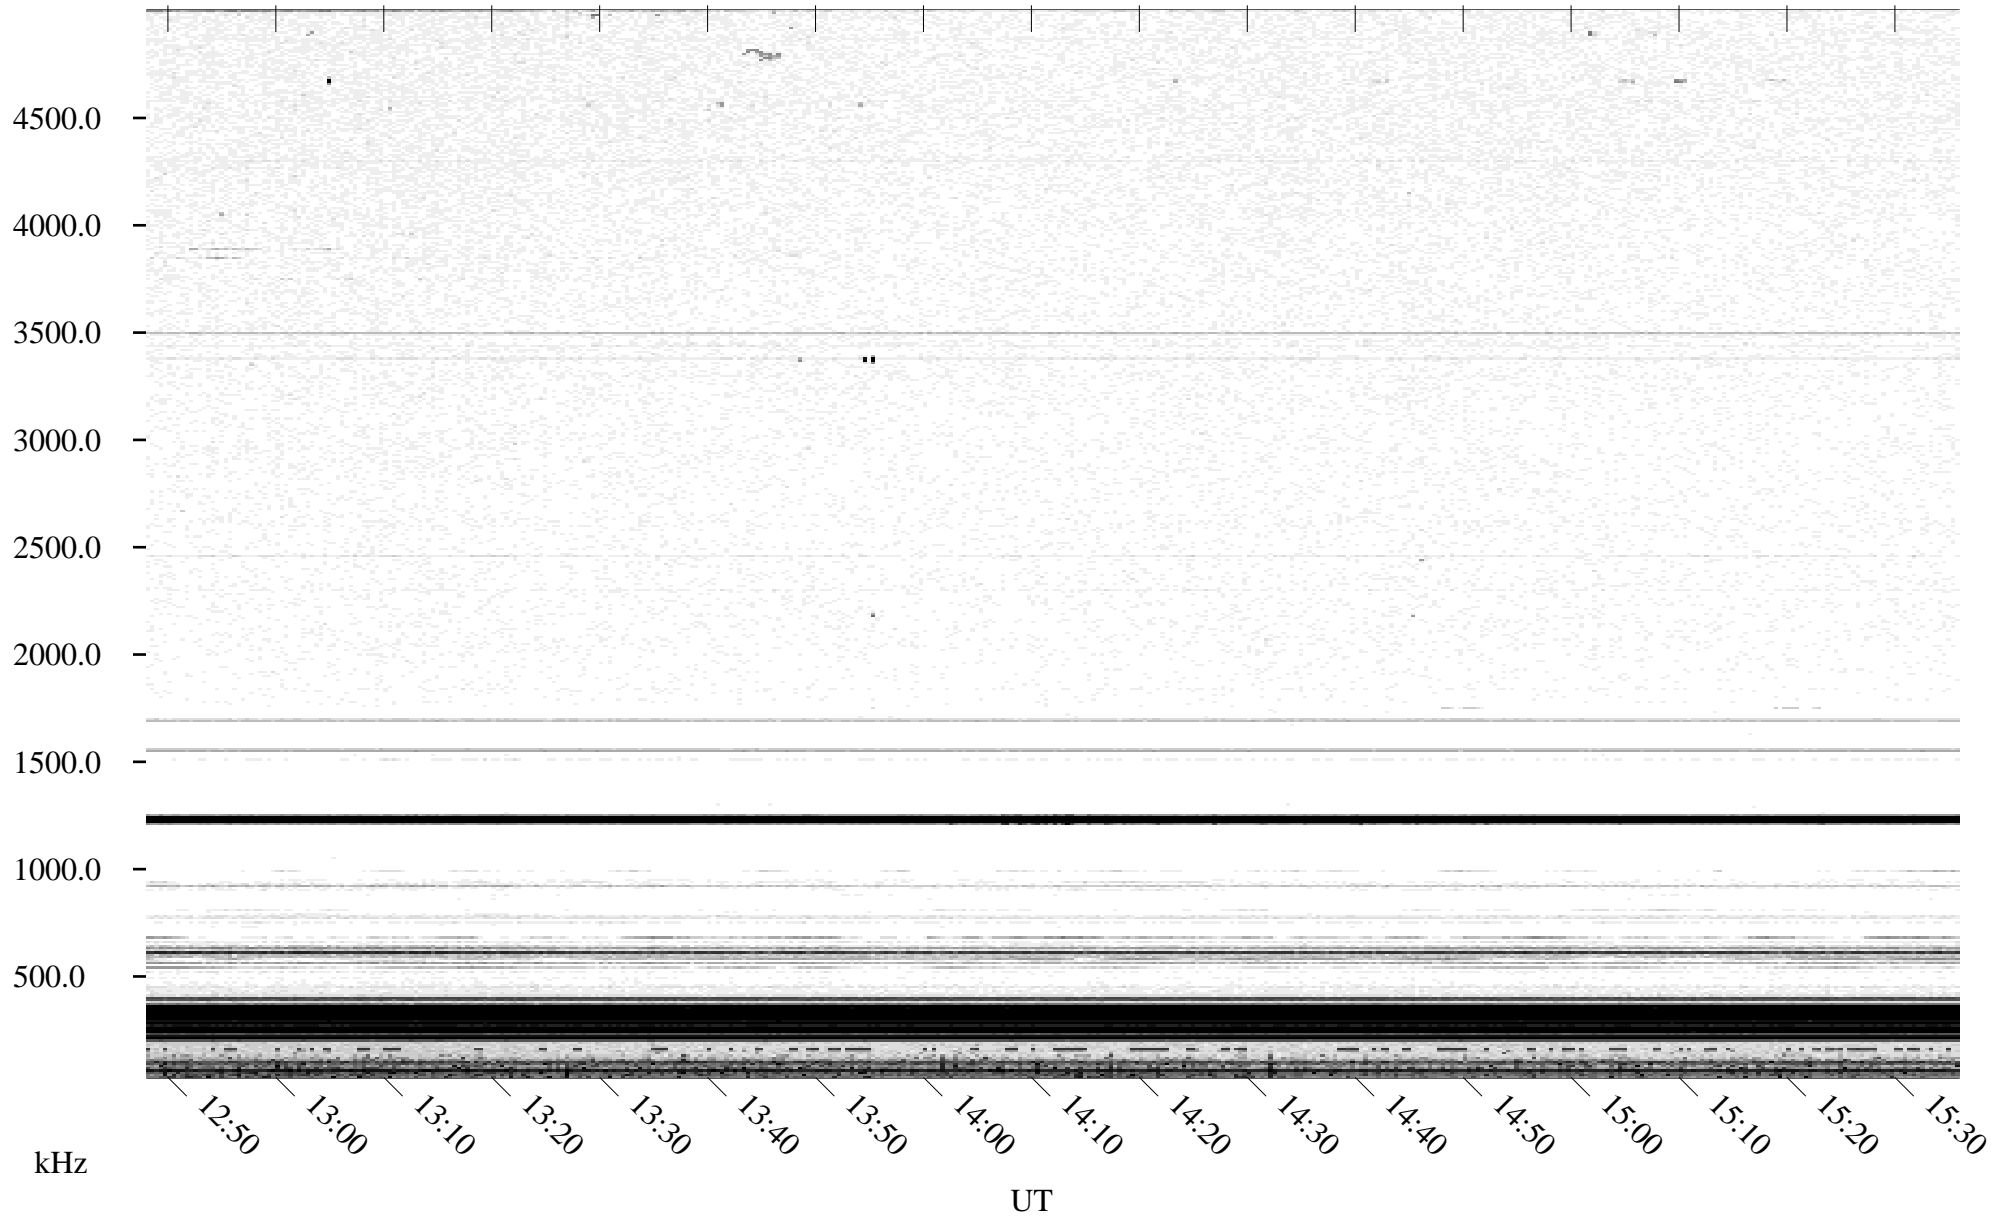

06/05/1996 Churchill, Manitoba

Linear Scale Black = 161 White = 15

ch96157l.r00m max_12

Page 1

06/05/1996 Churchill, Manitoba

Linear Scale Black = 161 White = 15

ch96157l.r00m max_12

Page 2

06/06/1996 Churchill, Manitoba

Linear Scale Black = 161 White = 15

ch96157l.r00m max_12

Page 3

06/06/1996 Churchill, Manitoba

Linear Scale Black = 161 White = 15

ch96157l.r00m max_12

Page 4

06/06/1996 Churchill, Manitoba

Linear Scale Black = 161 White = 15

ch96157l.r00m max_12

Page 5

06/06/1996 Churchill, Manitoba

Linear Scale Black = 161 White = 15

ch96157l.r00m max_12

Page 6

06/06/1996 Churchill, Manitoba

Linear Scale Black = 161 White = 15

ch96157l.r00m max_12

Page 7

06/06/1996 Churchill, Manitoba

Linear Scale Black = 161 White = 15

ch96157l.r00m max_12

Page 8