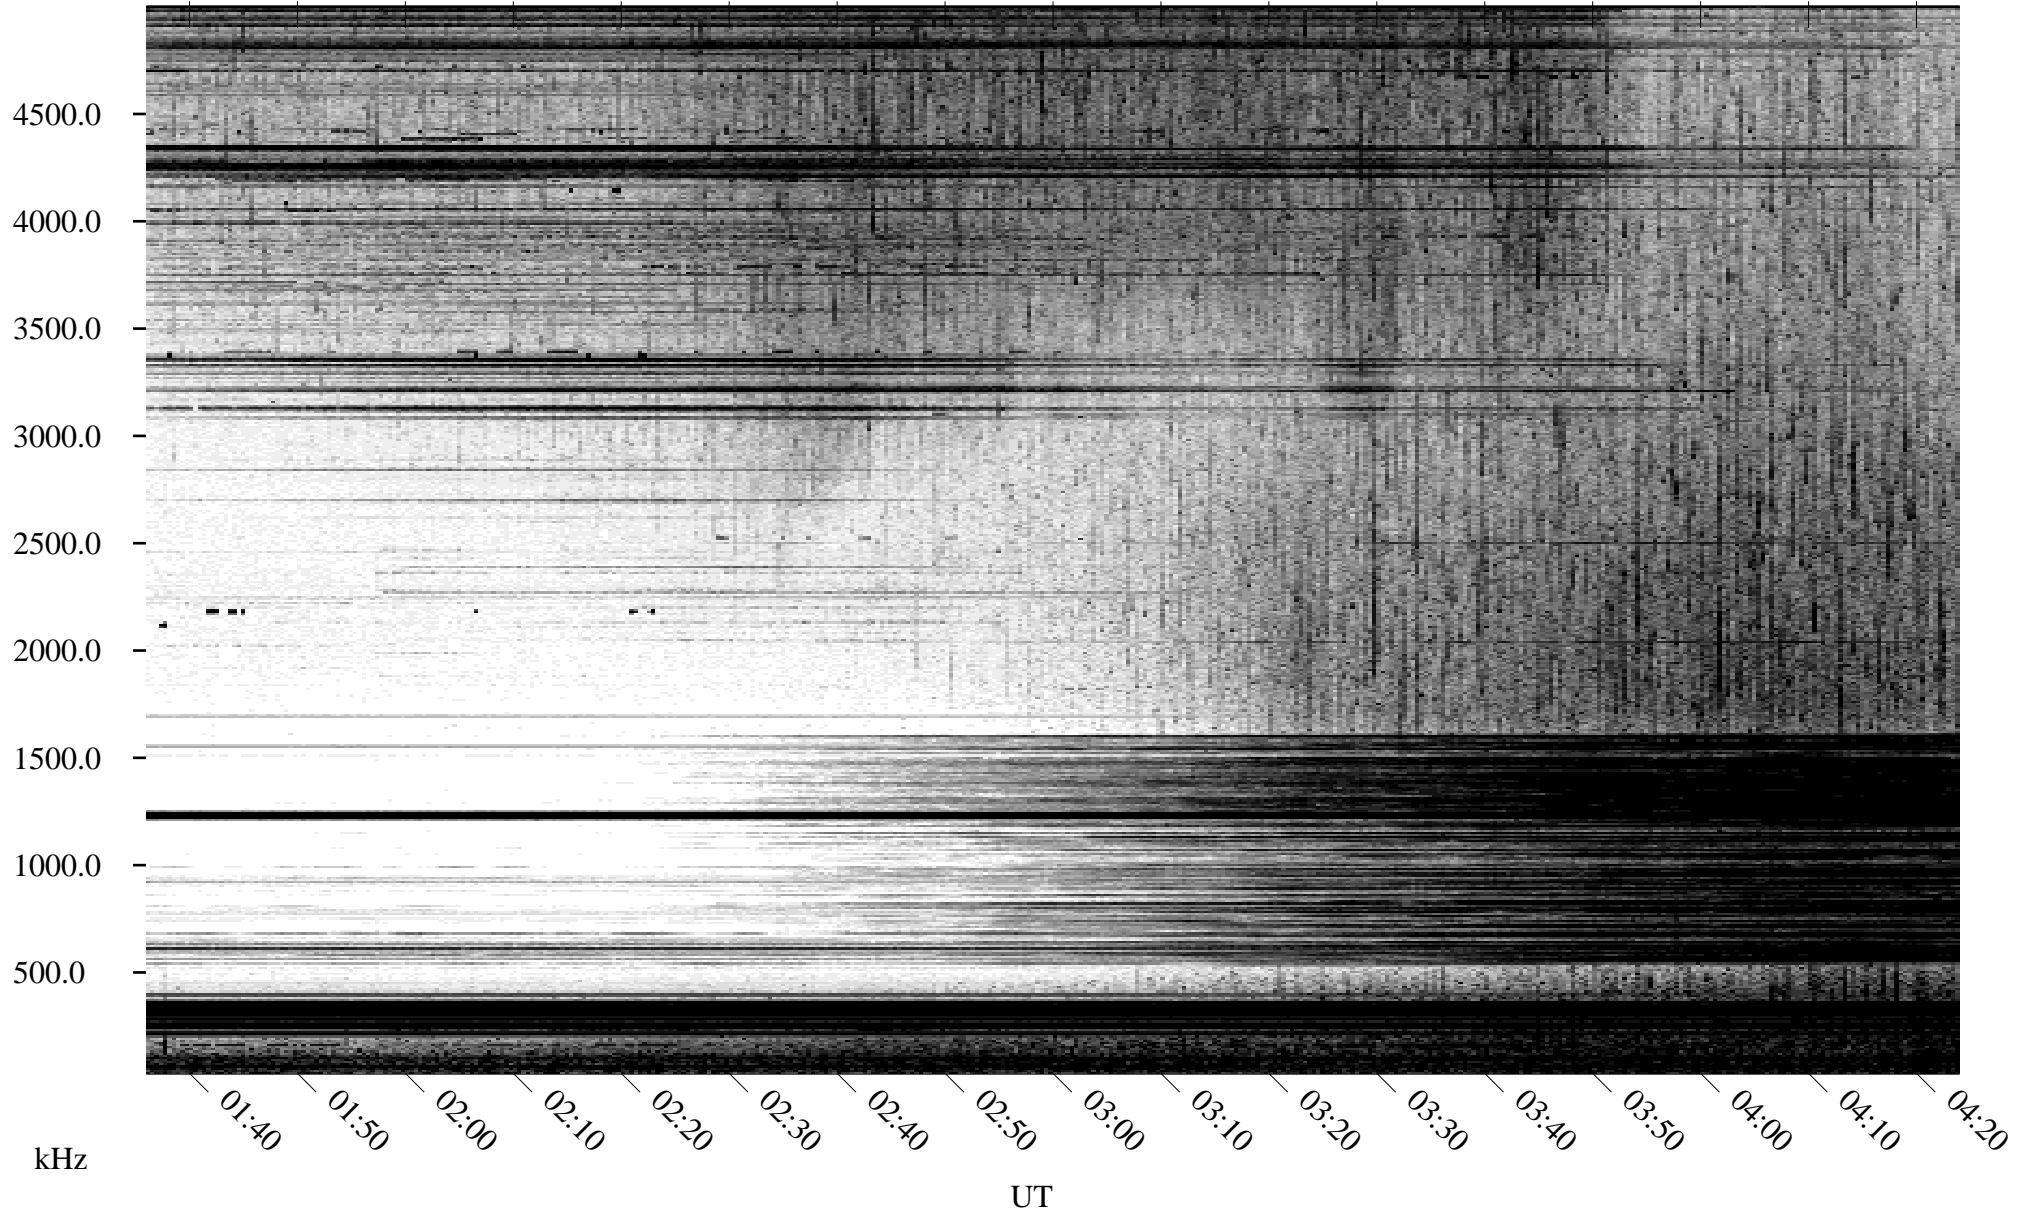

06/05/1996 Churchill, Manitoba

Linear Scale Black = 161 White = 15

ch96157l.r00m max_12

Page 1

06/05/1996 Churchill, Manitoba

Linear Scale Black = 161 White = 15

ch96157l.r00m max_12

Page 2

06/06/1996 Churchill, Manitoba

Linear Scale Black = 161 White = 15

ch96157l.r00m max_12

Page 3

06/06/1996 Churchill, Manitoba

Linear Scale Black = 161 White = 15

ch96157l.r00m max_12

Page 4

06/06/1996 Churchill, Manitoba

Linear Scale Black = 161 White = 15

ch96157l.r00m max_12

Page 5

06/06/1996 Churchill, Manitoba

Linear Scale Black = 161 White = 15

ch96157l.r00m max_12

Page 6

06/06/1996 Churchill, Manitoba

Linear Scale Black = 161 White = 15

ch96157l.r00m max_12

Page 7

06/06/1996 Churchill, Manitoba

Linear Scale Black = 161 White = 15

ch96157l.r00m max_12

Page 8