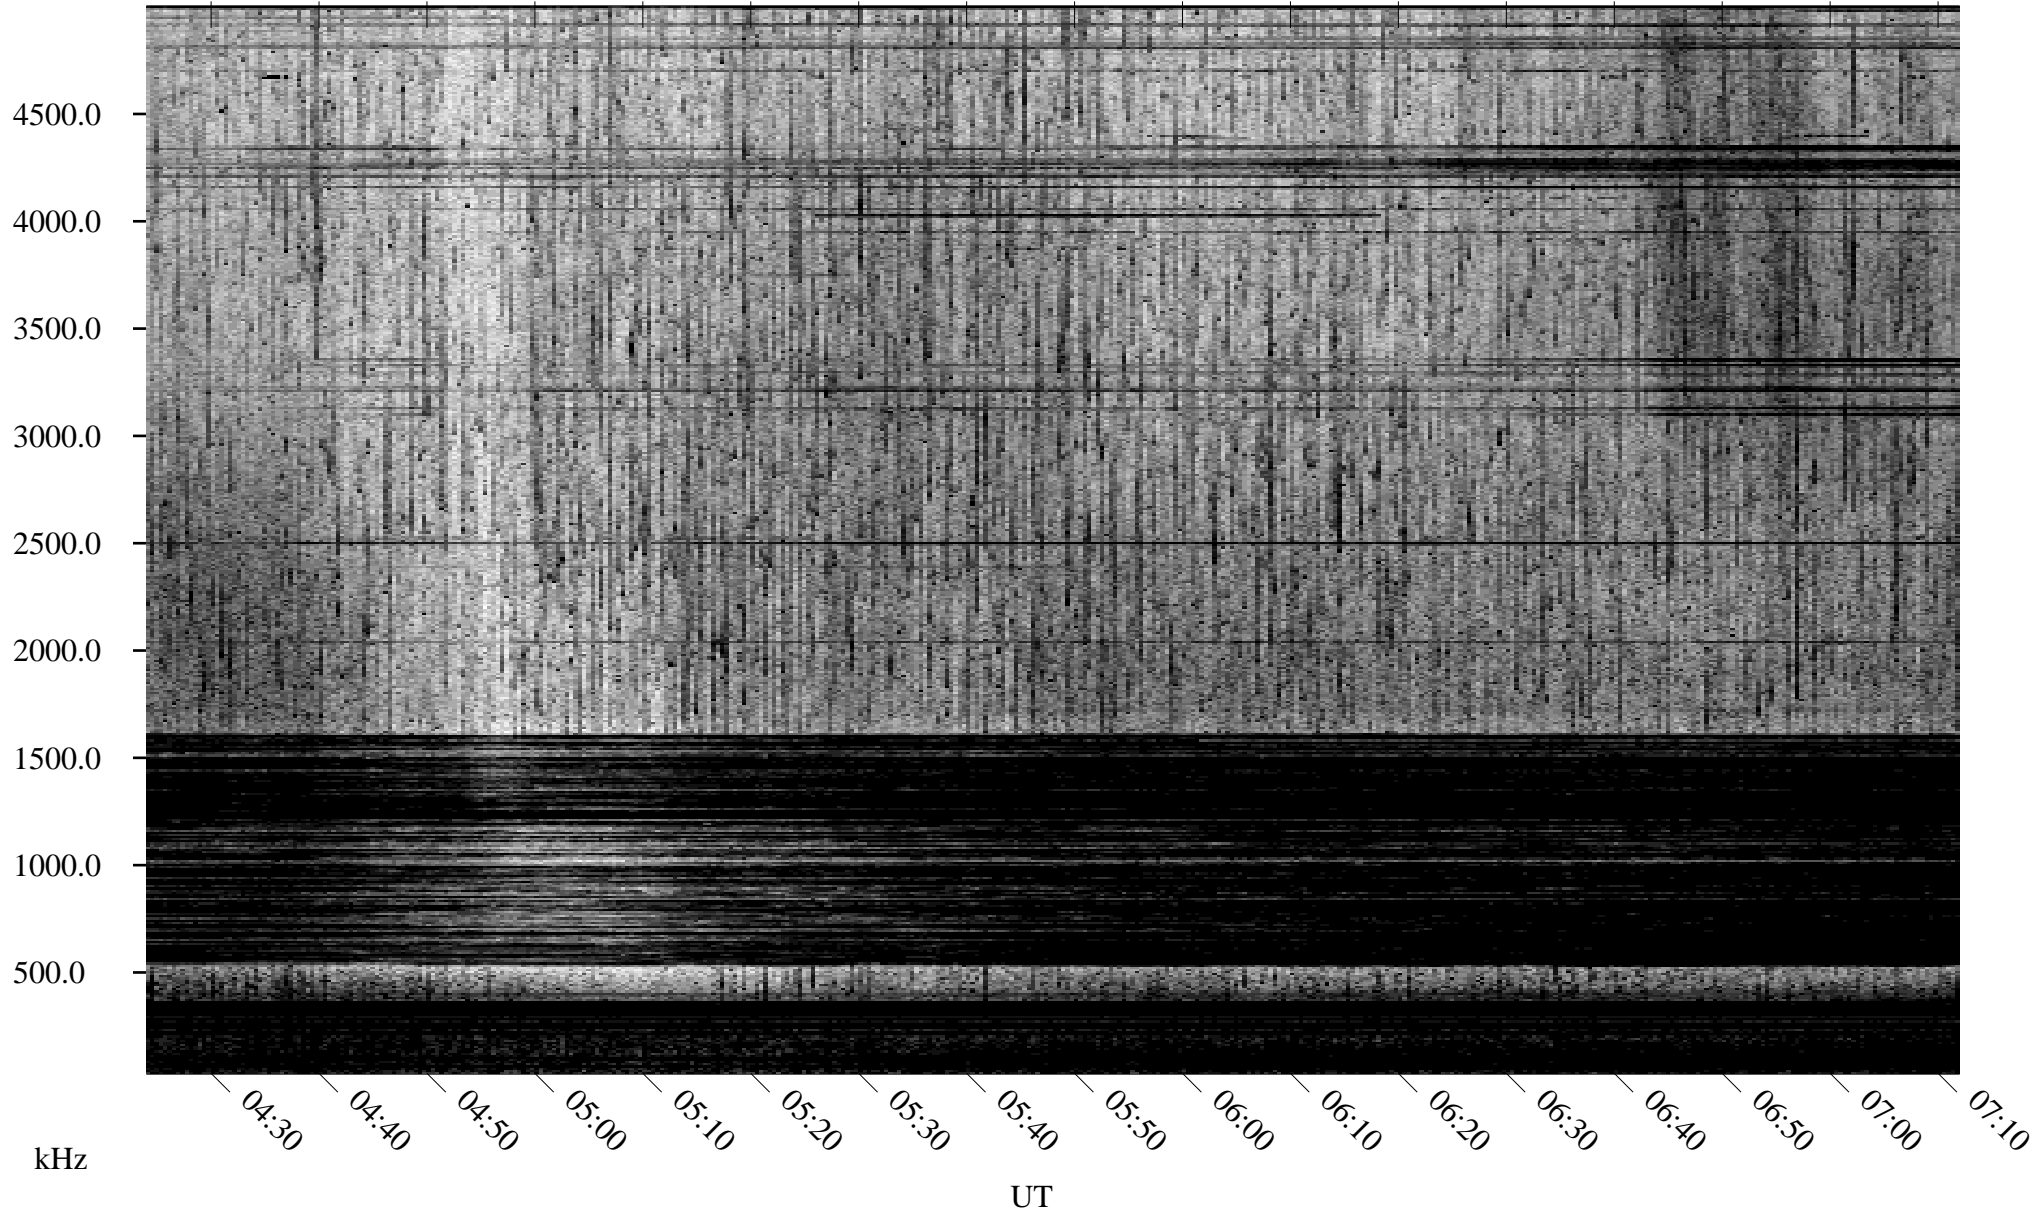

06/05/1996 Churchill, Manitoba

Linear Scale Black = 161 White = 15

ch96157l.r00m max_12

Page 1

06/05/1996 Churchill, Manitoba

Linear Scale Black = 161 White = 15

ch96157l.r00m max_12

Page 2

06/06/1996 Churchill, Manitoba

Linear Scale Black = 161 White = 15

ch96157l.r00m max_12

Page 3

06/06/1996 Churchill, Manitoba

Linear Scale Black = 161 White = 15

ch96157l.r00m max_12

Page 4

06/06/1996 Churchill, Manitoba

Linear Scale Black = 161 White = 15

ch96157l.r00m max_12

Page 5

06/06/1996 Churchill, Manitoba

Linear Scale Black = 161 White = 15

ch96157l.r00m max_12

Page 6

06/06/1996 Churchill, Manitoba

Linear Scale Black = 161 White = 15

ch96157l.r00m max_12

Page 7

06/06/1996 Churchill, Manitoba

Linear Scale Black = 161 White = 15

ch96157l.r00m max_12

Page 8