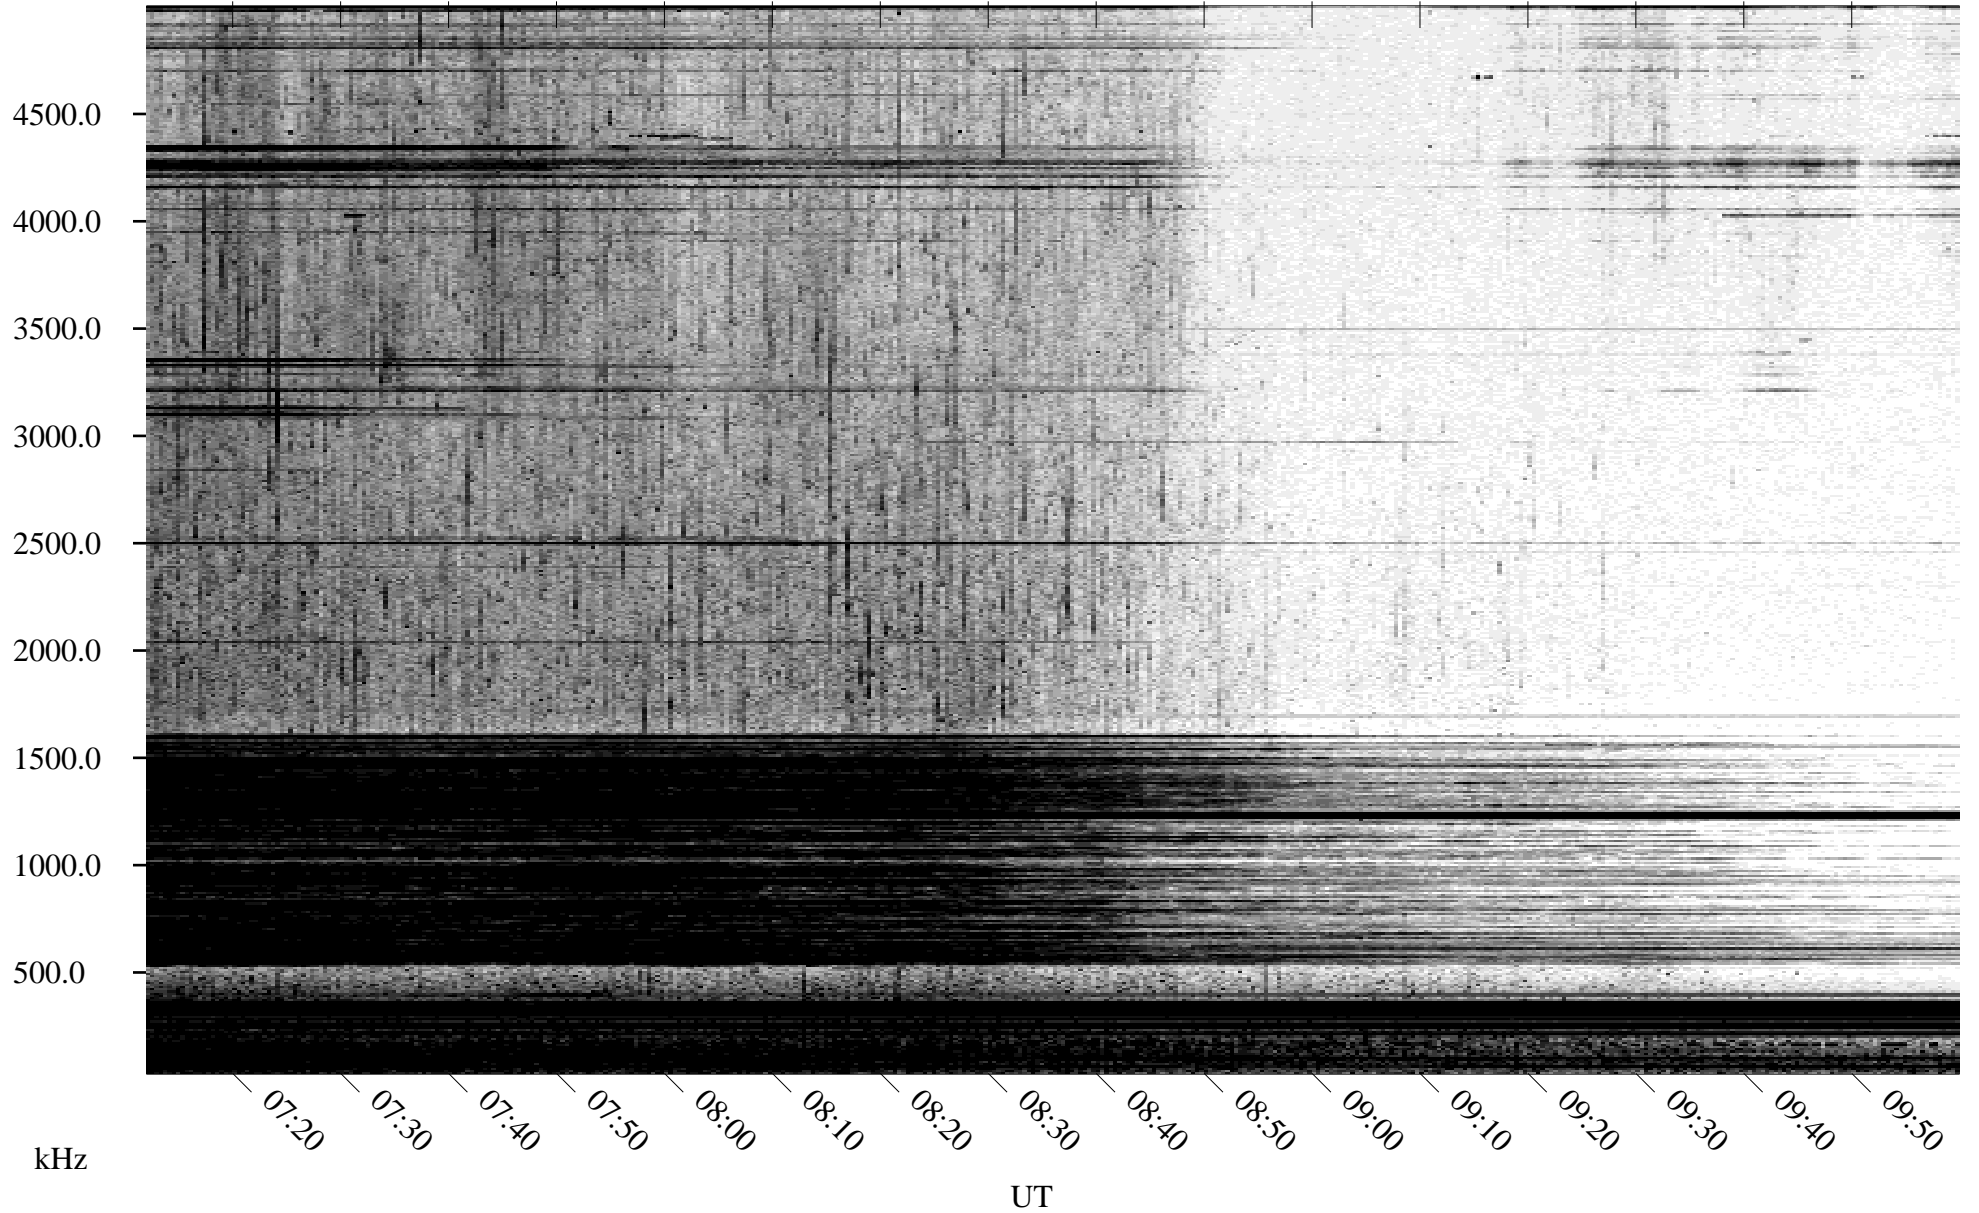

06/05/1996 Churchill, Manitoba

Linear Scale Black = 161 White = 15

ch96157l.r00m max_12

Page 1

06/05/1996 Churchill, Manitoba

Linear Scale Black = 161 White = 15

ch96157l.r00m max_12

Page 2

06/06/1996 Churchill, Manitoba

Linear Scale Black = 161 White = 15

ch96157l.r00m max_12

Page 3

06/06/1996 Churchill, Manitoba

Linear Scale Black = 161 White = 15

ch96157l.r00m max_12

Page 4

06/06/1996 Churchill, Manitoba

Linear Scale Black = 161 White = 15

ch96157l.r00m max_12

Page 5

06/06/1996 Churchill, Manitoba

Linear Scale Black = 161 White = 15

ch96157l.r00m max_12

Page 6

06/06/1996 Churchill, Manitoba

Linear Scale Black = 161 White = 15

ch96157l.r00m max_12

Page 7

06/06/1996 Churchill, Manitoba

Linear Scale Black = 161 White = 15

ch96157l.r00m max_12

Page 8