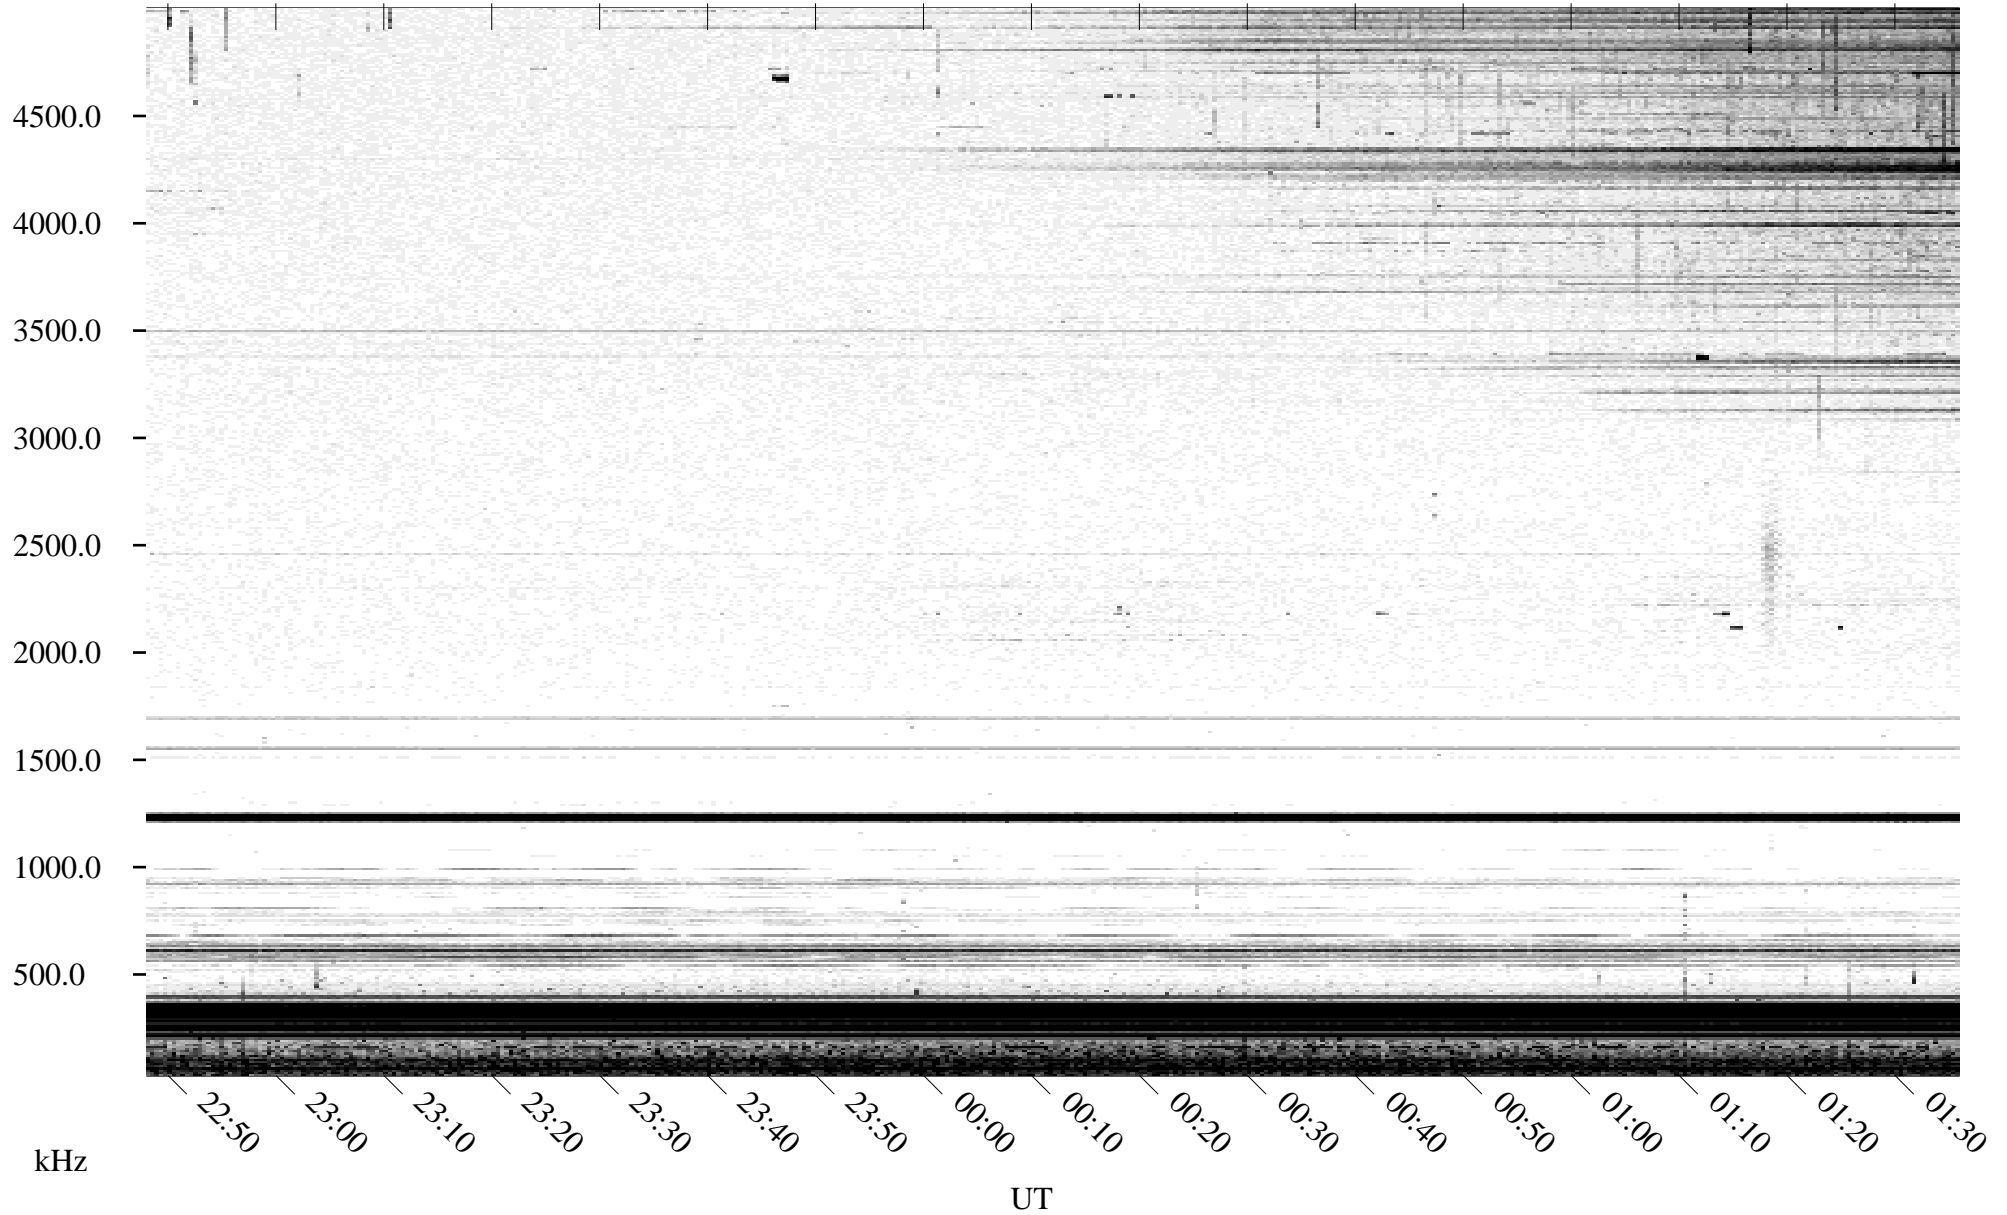

06/05/1996 Churchill, Manitoba

Linear Scale Black = 161 White = 15

ch96157l.r00m max_12

Page 1

06/05/1996 Churchill, Manitoba

Linear Scale Black = 161 White = 15

ch96157l.r00m max_12

Page 2

06/06/1996 Churchill, Manitoba

Linear Scale Black = 161 White = 15

ch96157l.r00m max_12

Page 3

06/06/1996 Churchill, Manitoba

Linear Scale Black = 161 White = 15

ch96157l.r00m max_12

Page 4

06/06/1996 Churchill, Manitoba

Linear Scale Black = 161 White = 15

ch96157l.r00m max_12

Page 5

06/06/1996 Churchill, Manitoba

Linear Scale Black = 161 White = 15

ch96157l.r00m max_12

Page 6

06/06/1996 Churchill, Manitoba

Linear Scale Black = 161 White = 15

ch96157l.r00m max_12

Page 7

06/06/1996 Churchill, Manitoba

Linear Scale Black = 161 White = 15

ch96157l.r00m max_12

Page 8