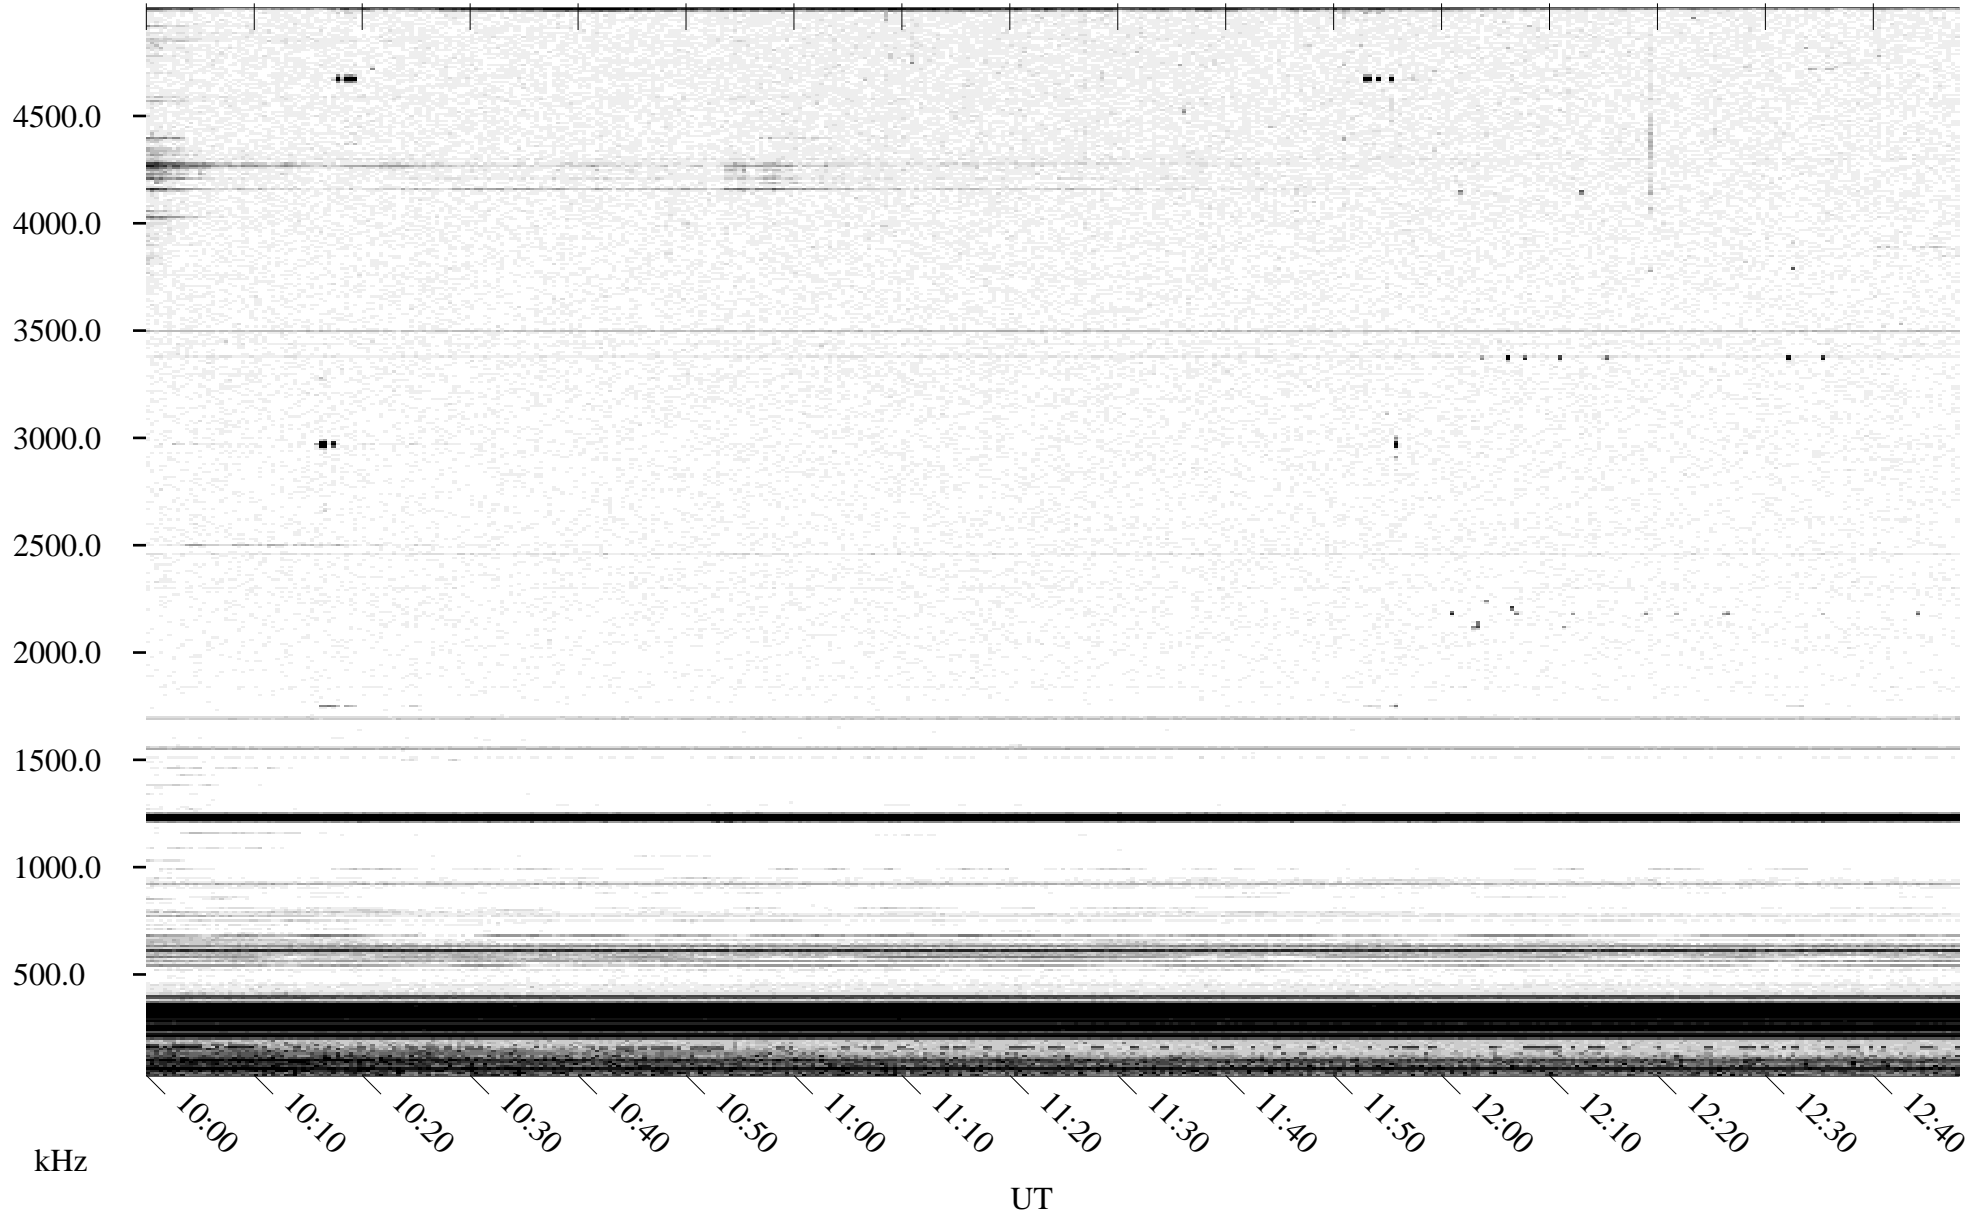

06/05/1996 Churchill, Manitoba

Linear Scale Black = 161 White = 15

ch96157l.r00m max_12

Page 1

06/05/1996 Churchill, Manitoba

Linear Scale Black = 161 White = 15

ch96157l.r00m max_12

Page 2

06/06/1996 Churchill, Manitoba

Linear Scale Black = 161 White = 15

ch96157l.r00m max_12

Page 3

06/06/1996 Churchill, Manitoba

Linear Scale Black = 161 White = 15

ch96157l.r00m max_12

Page 4

06/06/1996 Churchill, Manitoba

Linear Scale Black = 161 White = 15

ch96157l.r00m max_12

Page 5

06/06/1996 Churchill, Manitoba

Linear Scale Black = 161 White = 15

ch96157l.r00m max_12

Page 6

06/06/1996 Churchill, Manitoba

Linear Scale Black = 161 White = 15

ch96157l.r00m max_12

Page 7

06/06/1996 Churchill, Manitoba

Linear Scale Black = 161 White = 15

ch96157l.r00m max_12

Page 8