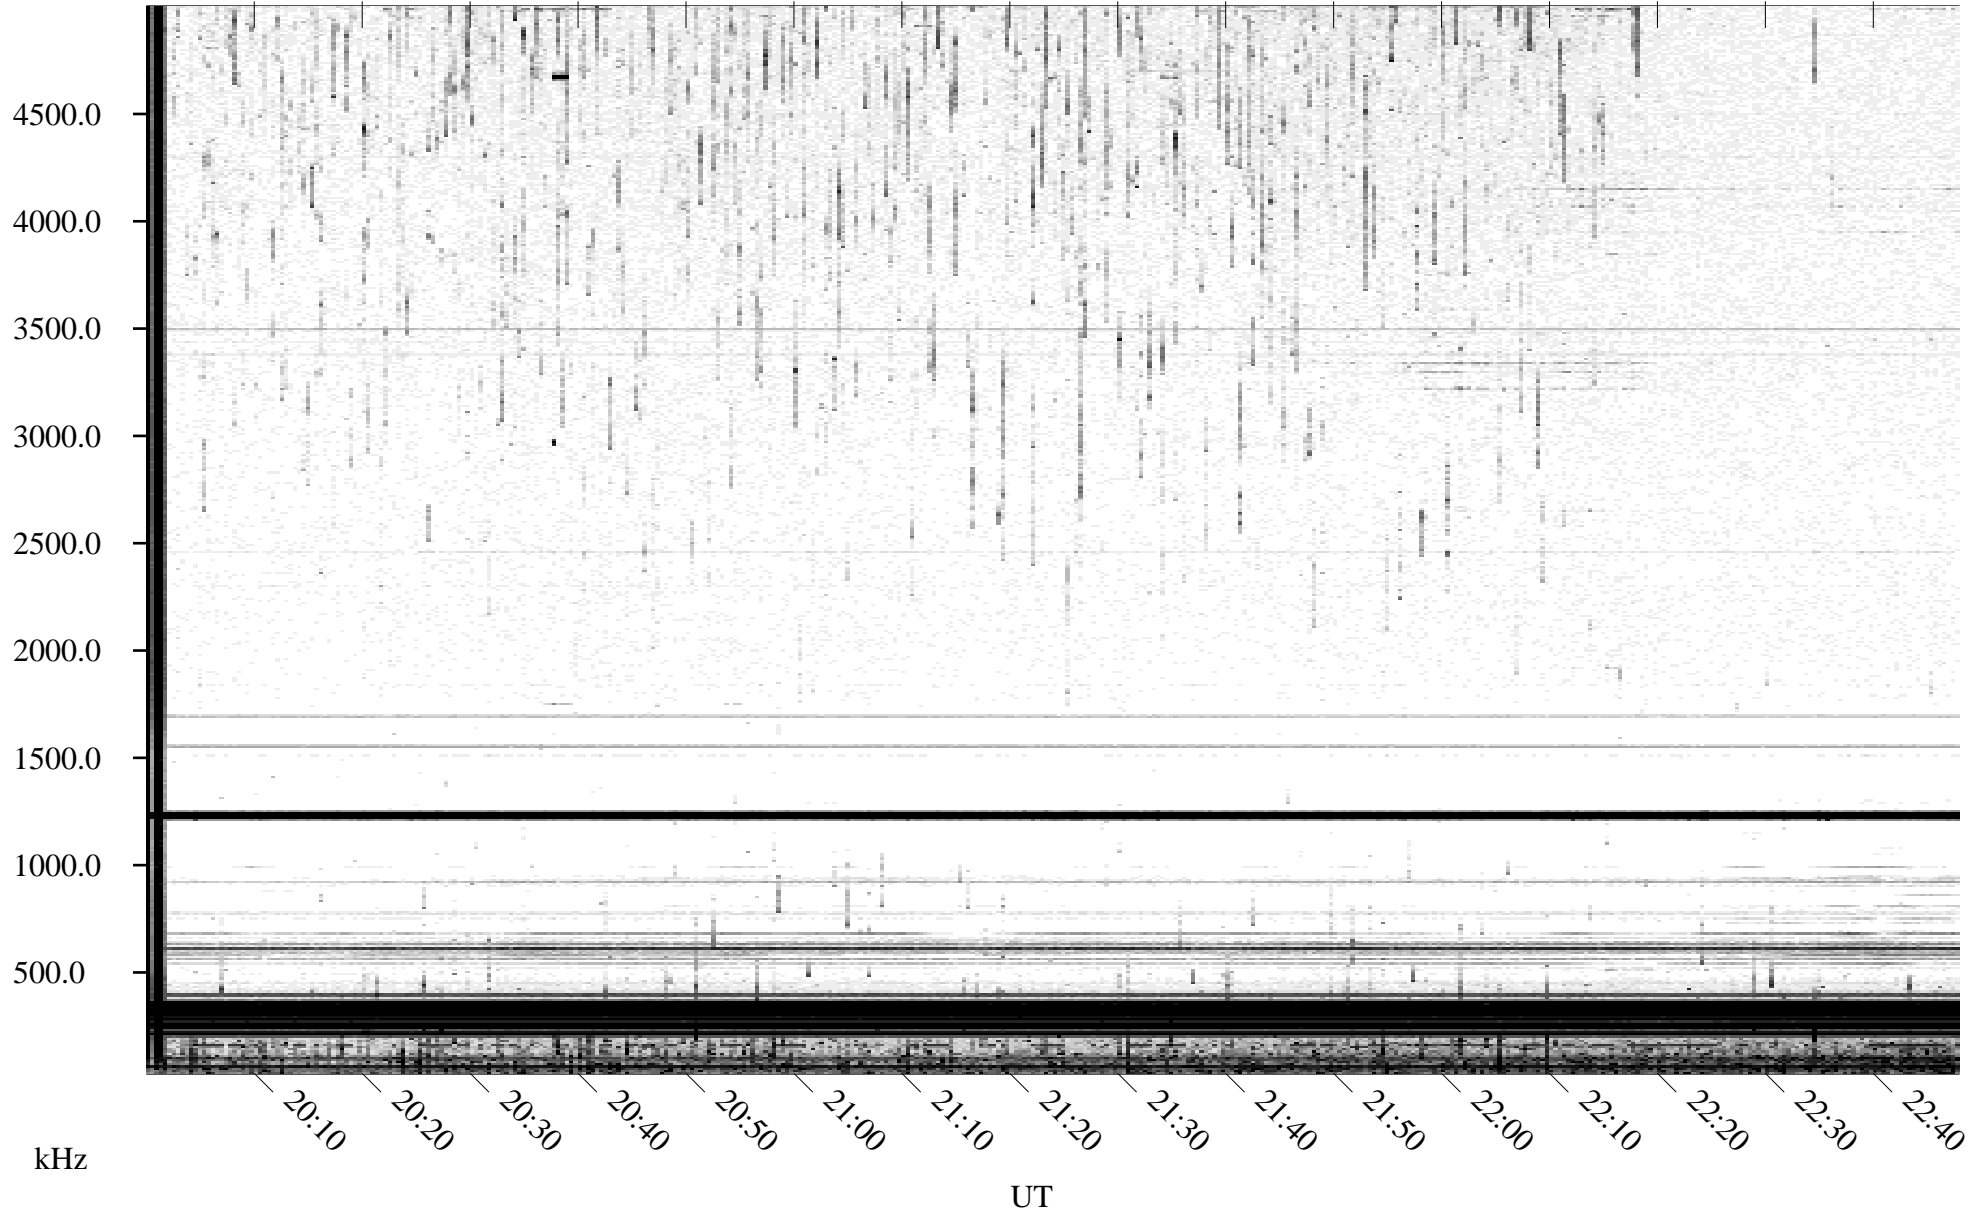

06/05/1996 Churchill, Manitoba

Linear Scale Black = 161 White = 15

ch96157l.r00m max_12

Page 1

06/05/1996 Churchill, Manitoba

Linear Scale Black = 161 White = 15

ch96157l.r00m max_12

Page 2

06/06/1996 Churchill, Manitoba

Linear Scale Black = 161 White = 15

ch96157l.r00m max_12

Page 3

06/06/1996 Churchill, Manitoba

Linear Scale Black = 161 White = 15

ch96157l.r00m max_12

Page 4

06/06/1996 Churchill, Manitoba

Linear Scale Black = 161 White = 15

ch96157l.r00m max_12

Page 5

06/06/1996 Churchill, Manitoba

Linear Scale Black = 161 White = 15

ch96157l.r00m max_12

Page 6

06/06/1996 Churchill, Manitoba

Linear Scale Black = 161 White = 15

ch96157l.r00m max_12

Page 7

06/06/1996 Churchill, Manitoba

Linear Scale Black = 161 White = 15

ch96157l.r00m max_12

Page 8