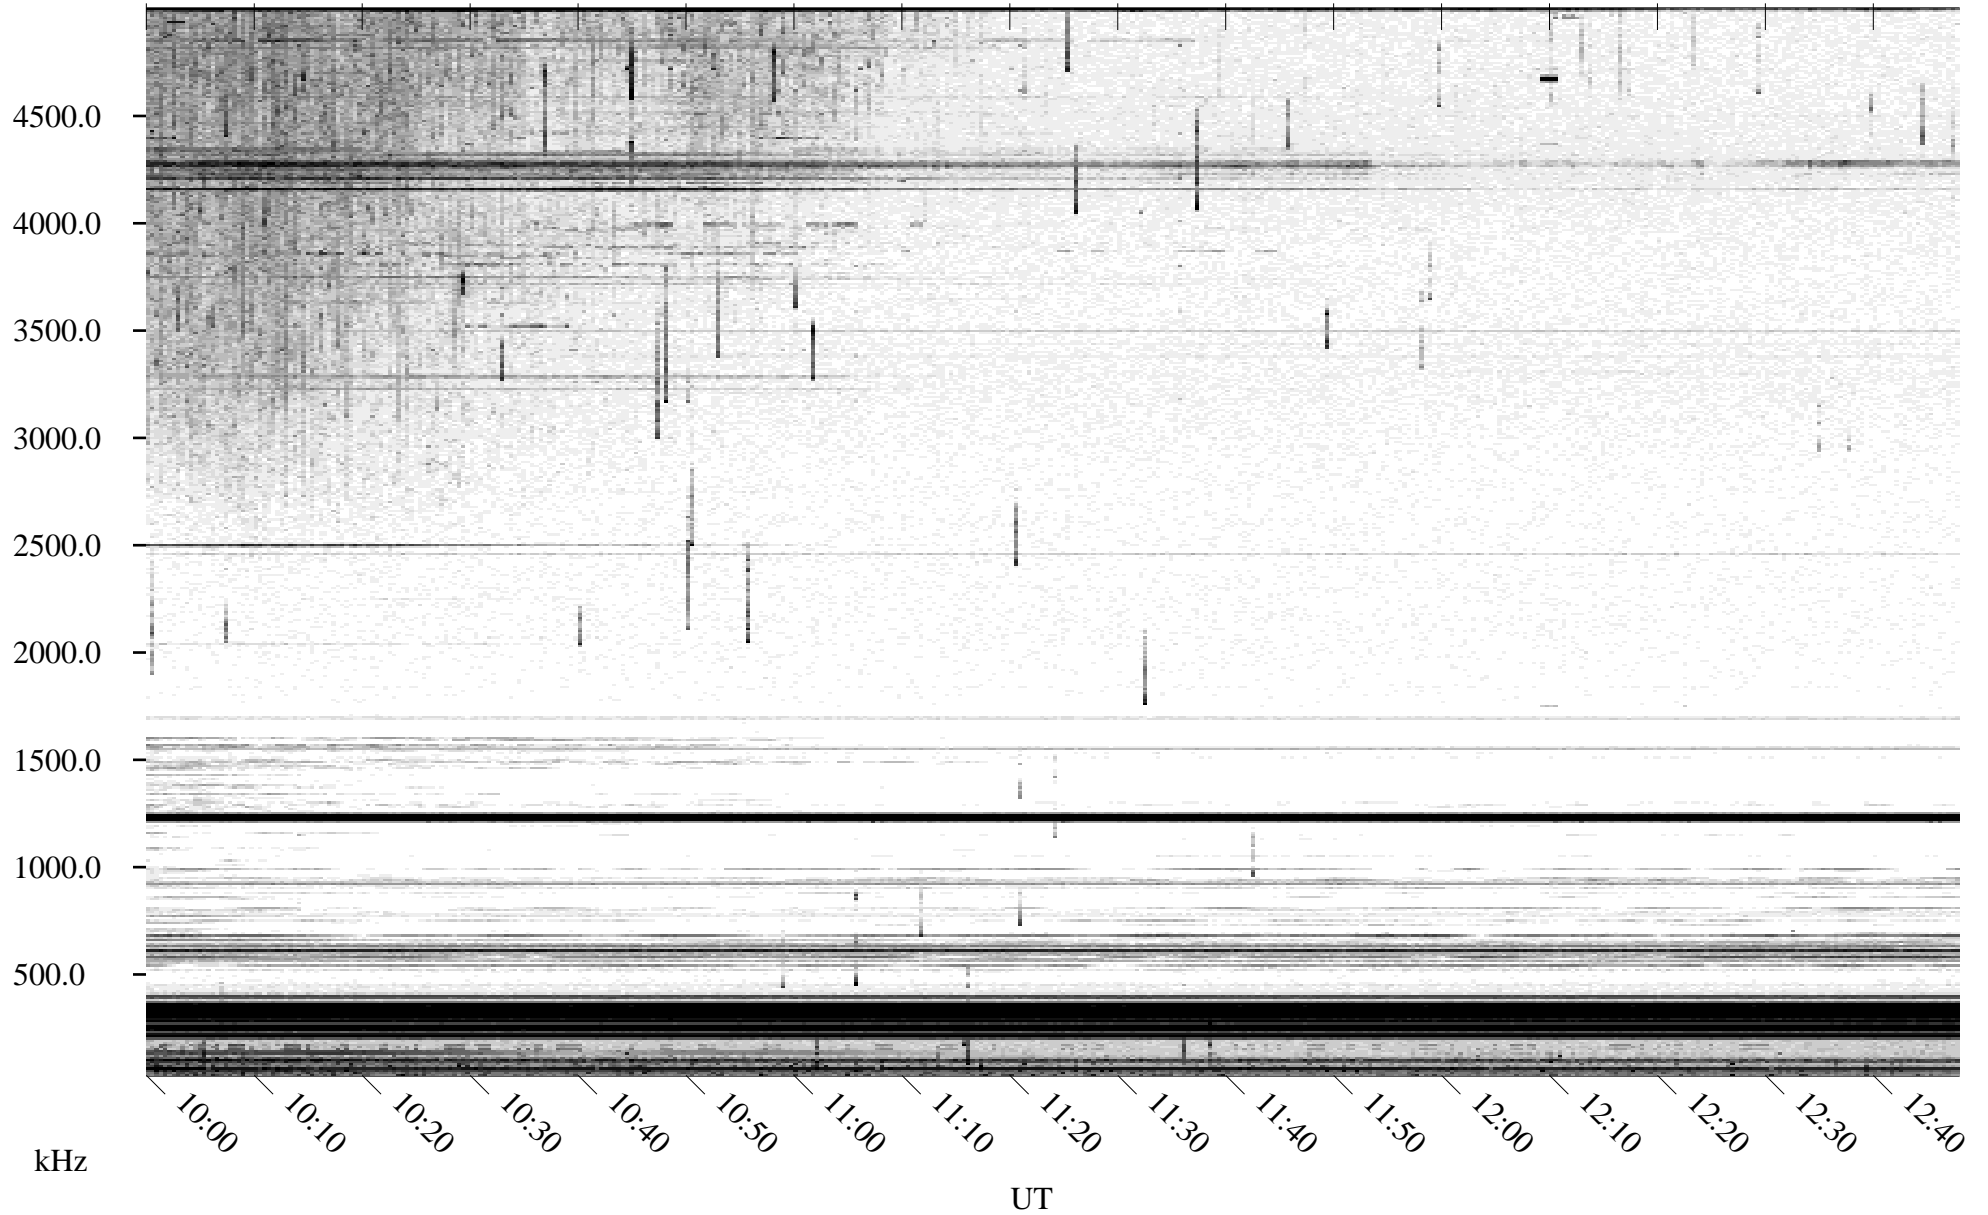

06/06/1996 Churchill, Manitoba

Linear Scale Black = 161 White = 15

ch96158l.r00m max_12

Page 1

06/06/1996 Churchill, Manitoba

Linear Scale Black = 161 White = 15

ch96158l.r00m max_12

Page 2

06/07/1996 Churchill, Manitoba

Linear Scale Black = 161 White = 15

ch96158l.r00m max_12

Page 3

06/07/1996 Churchill, Manitoba

Linear Scale Black = 161 White = 15

ch96158l.r00m max_12

Page 4

06/07/1996 Churchill, Manitoba

Linear Scale Black = 161 White = 15

ch96158l.r00m max_12

06/07/1996 Churchill, Manitoba

Linear Scale Black = 161 White = 15

ch96158l.r00m max_12

Page 6

06/07/1996 Churchill, Manitoba

Linear Scale Black = 161 White = 15

ch96158l.r00m max_12

Page 7

06/07/1996 Churchill, Manitoba

Linear Scale Black = 161 White = 15

ch96158l.r00m max_12

Page 8

UT