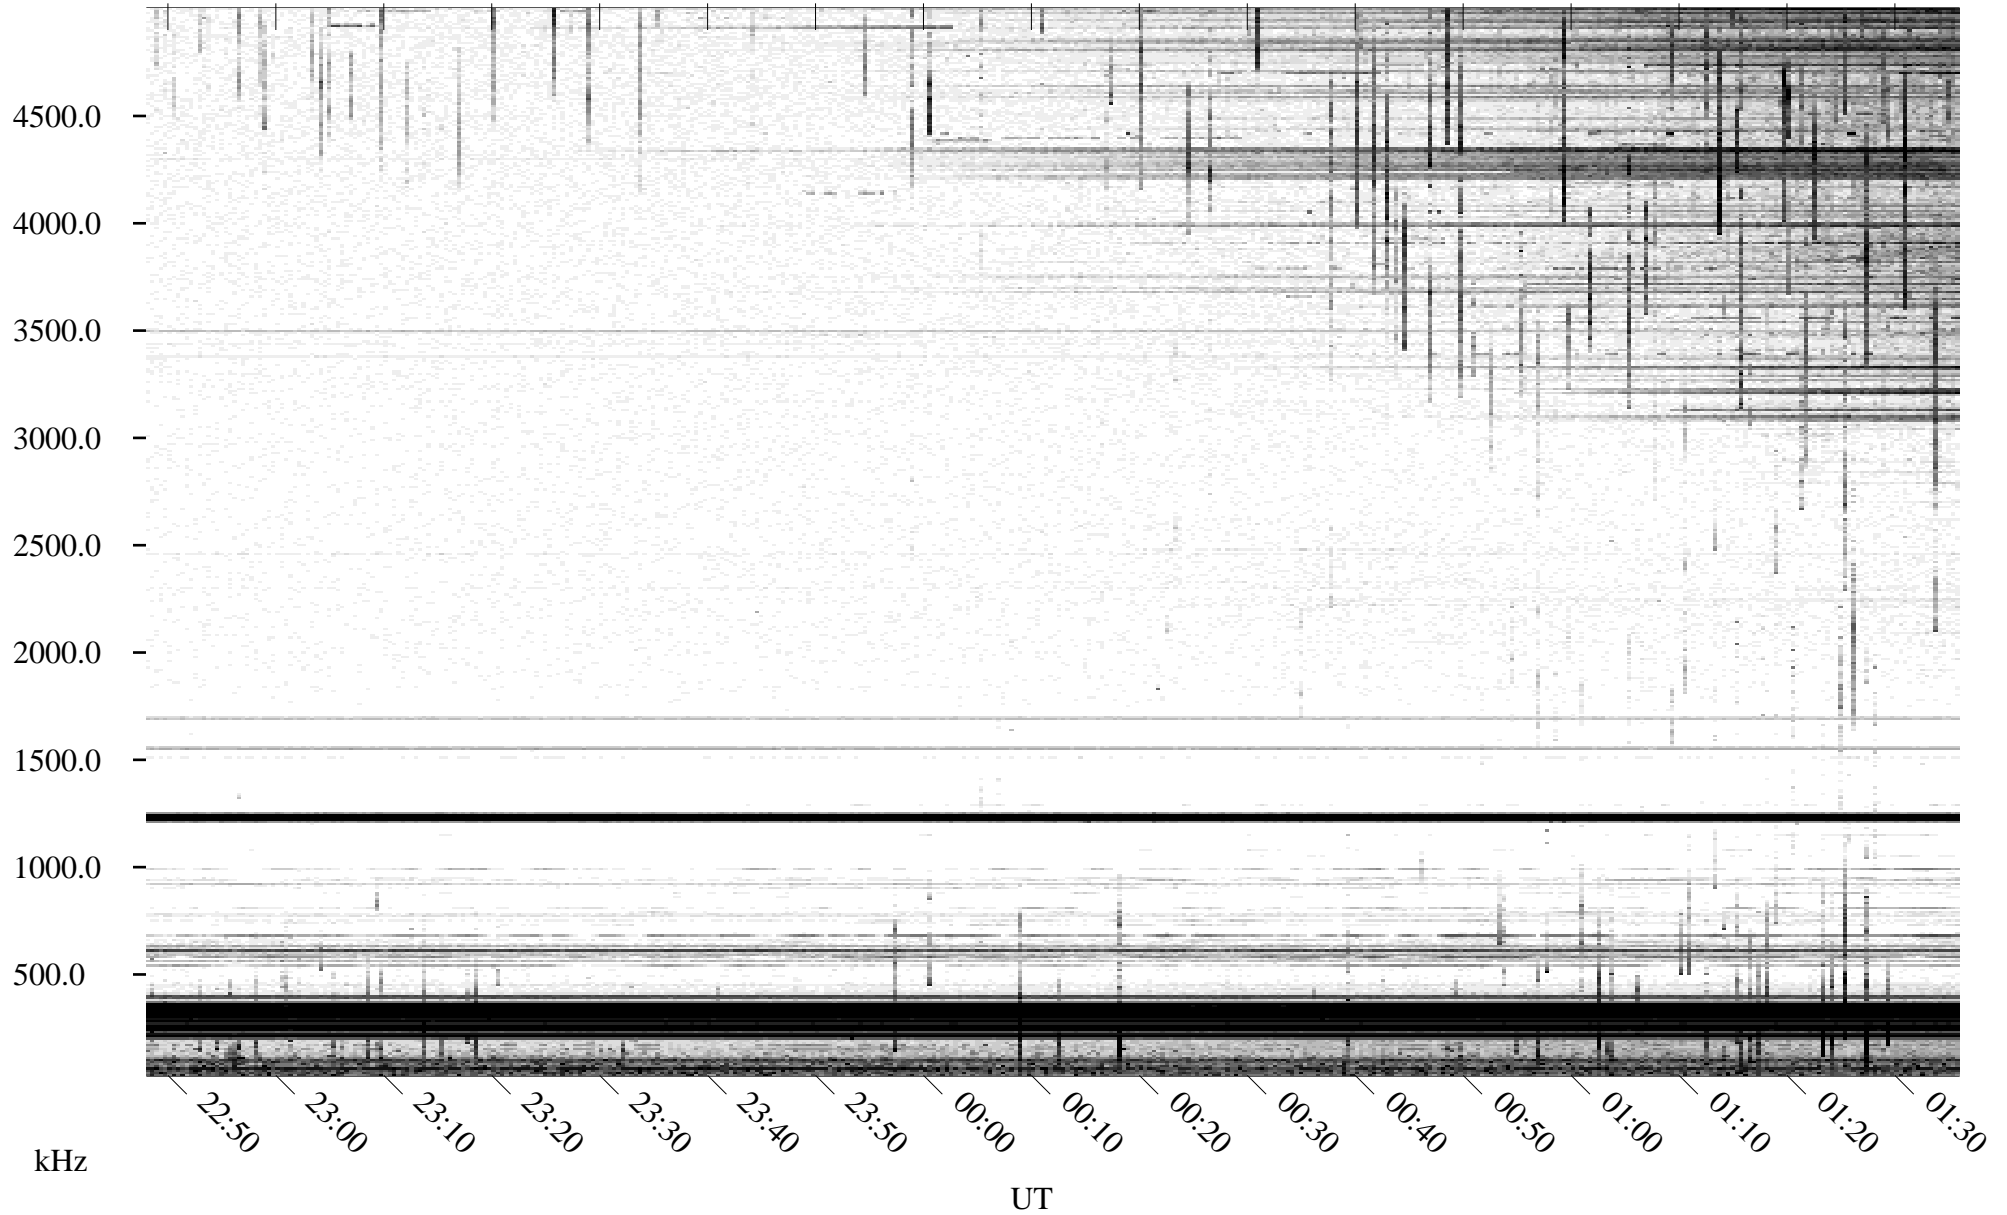

06/06/1996 Churchill, Manitoba

Linear Scale Black = 161 White = 15

ch96158l.r00m max_12

Page 1

06/06/1996 Churchill, Manitoba

Linear Scale Black = 161 White = 15

ch96158l.r00m max_12

Page 2

06/07/1996 Churchill, Manitoba

Linear Scale Black = 161 White = 15

ch96158l.r00m max_12

Page 3

06/07/1996 Churchill, Manitoba

Linear Scale Black = 161 White = 15

ch96158l.r00m max_12

Page 4

06/07/1996 Churchill, Manitoba

Linear Scale Black = 161 White = 15

ch96158l.r00m max_12

06/07/1996 Churchill, Manitoba

Linear Scale Black = 161 White = 15

ch96158l.r00m max_12

Page 6

06/07/1996 Churchill, Manitoba

Linear Scale Black = 161 White = 15

ch96158l.r00m max_12

Page 7

06/07/1996 Churchill, Manitoba

Linear Scale Black = 161 White = 15

ch96158l.r00m max_12

Page 8

UT