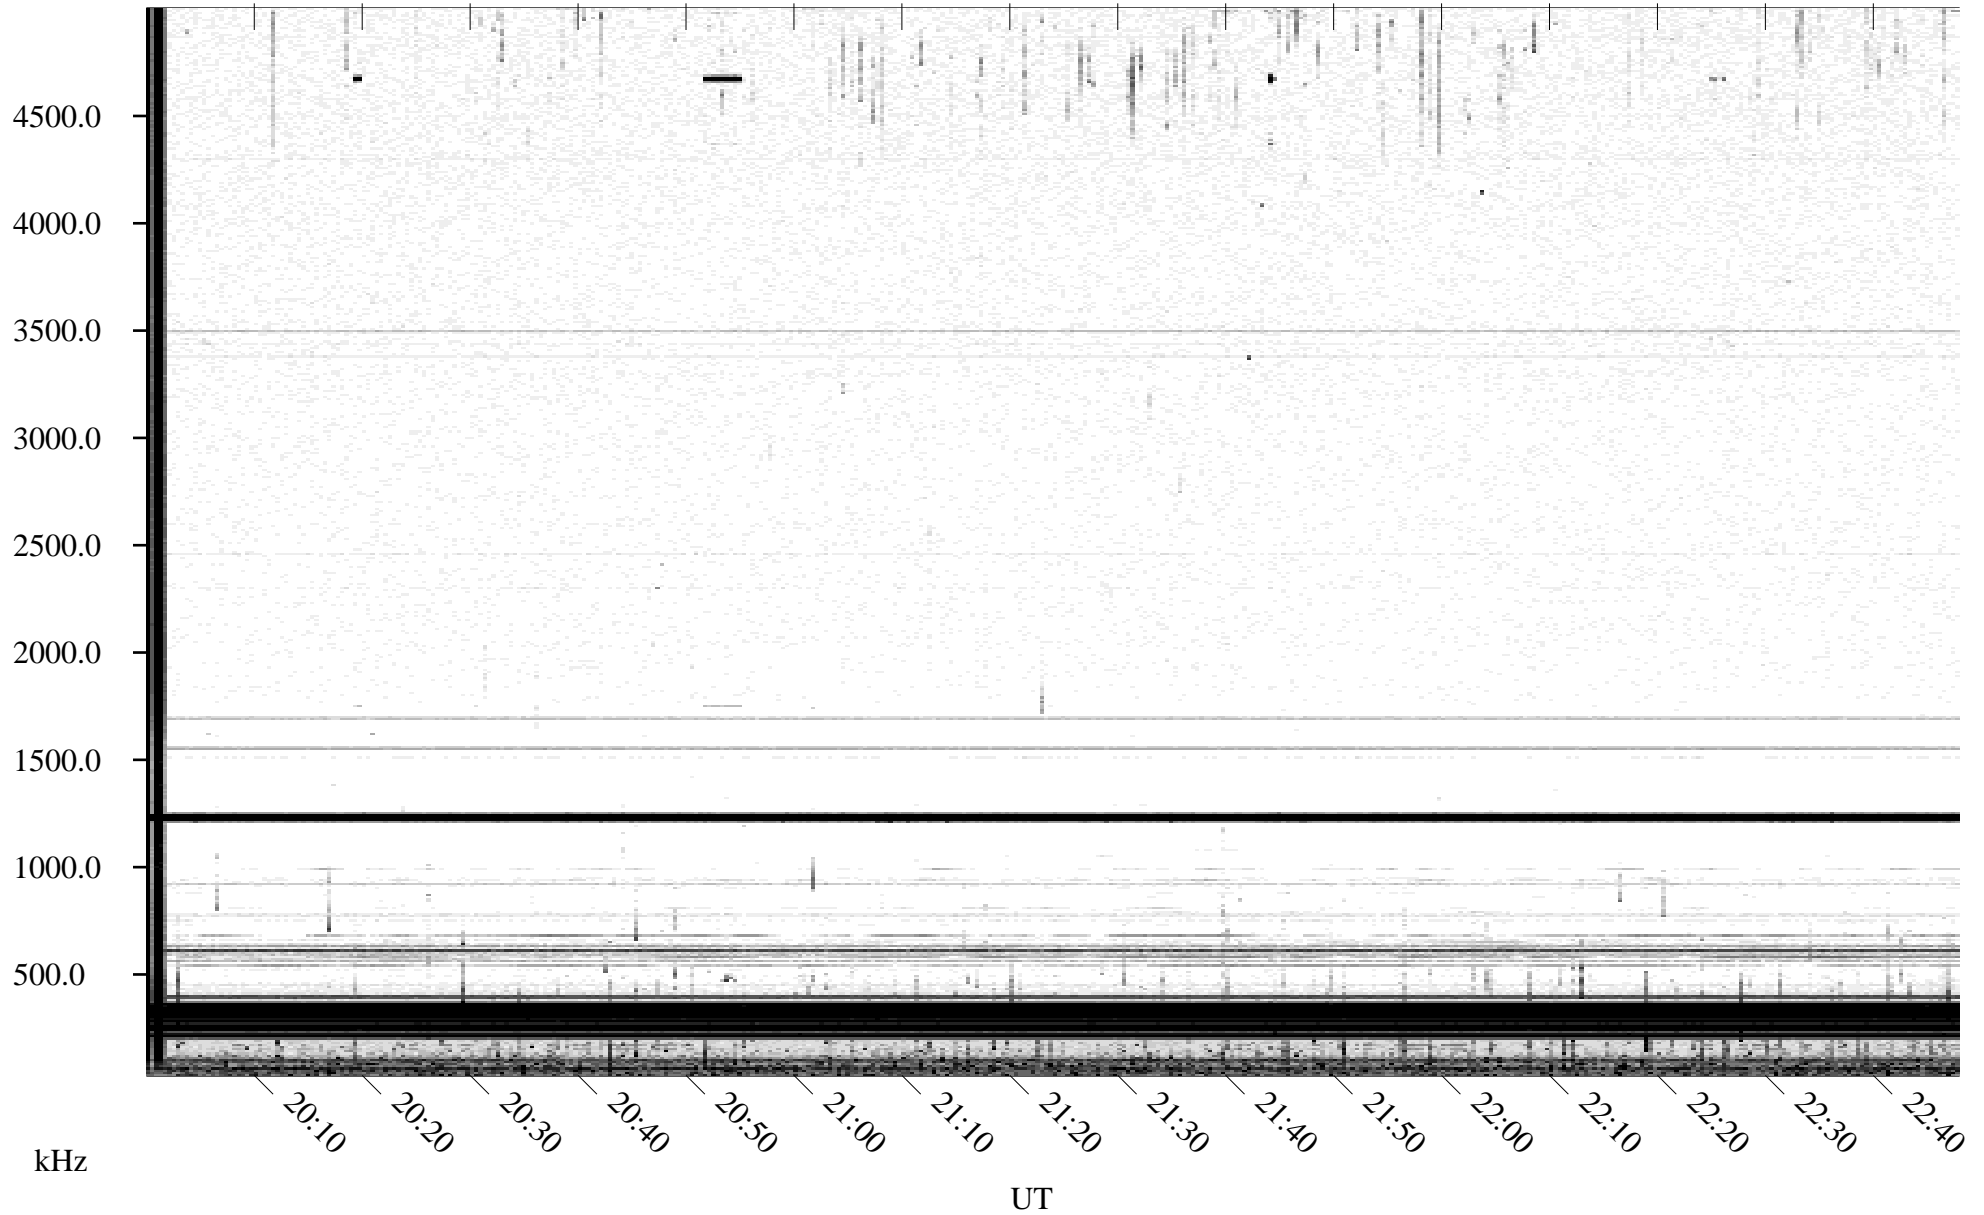

06/06/1996 Churchill, Manitoba

Linear Scale Black = 161 White = 15

ch96158l.r00m max_12

Page 1

06/06/1996 Churchill, Manitoba

Linear Scale Black = 161 White = 15

ch96158l.r00m max_12

Page 2

06/07/1996 Churchill, Manitoba

Linear Scale Black = 161 White = 15

ch96158l.r00m max_12

Page 3

06/07/1996 Churchill, Manitoba

Linear Scale Black = 161 White = 15

ch96158l.r00m max_12

Page 4

06/07/1996 Churchill, Manitoba

Linear Scale Black = 161 White = 15

ch96158l.r00m max_12

06/07/1996 Churchill, Manitoba

Linear Scale Black = 161 White = 15

ch96158l.r00m max_12

Page 6

06/07/1996 Churchill, Manitoba

Linear Scale Black = 161 White = 15

ch96158l.r00m max_12

Page 7

06/07/1996 Churchill, Manitoba

Linear Scale Black = 161 White = 15

ch96158l.r00m max_12

Page 8

UT