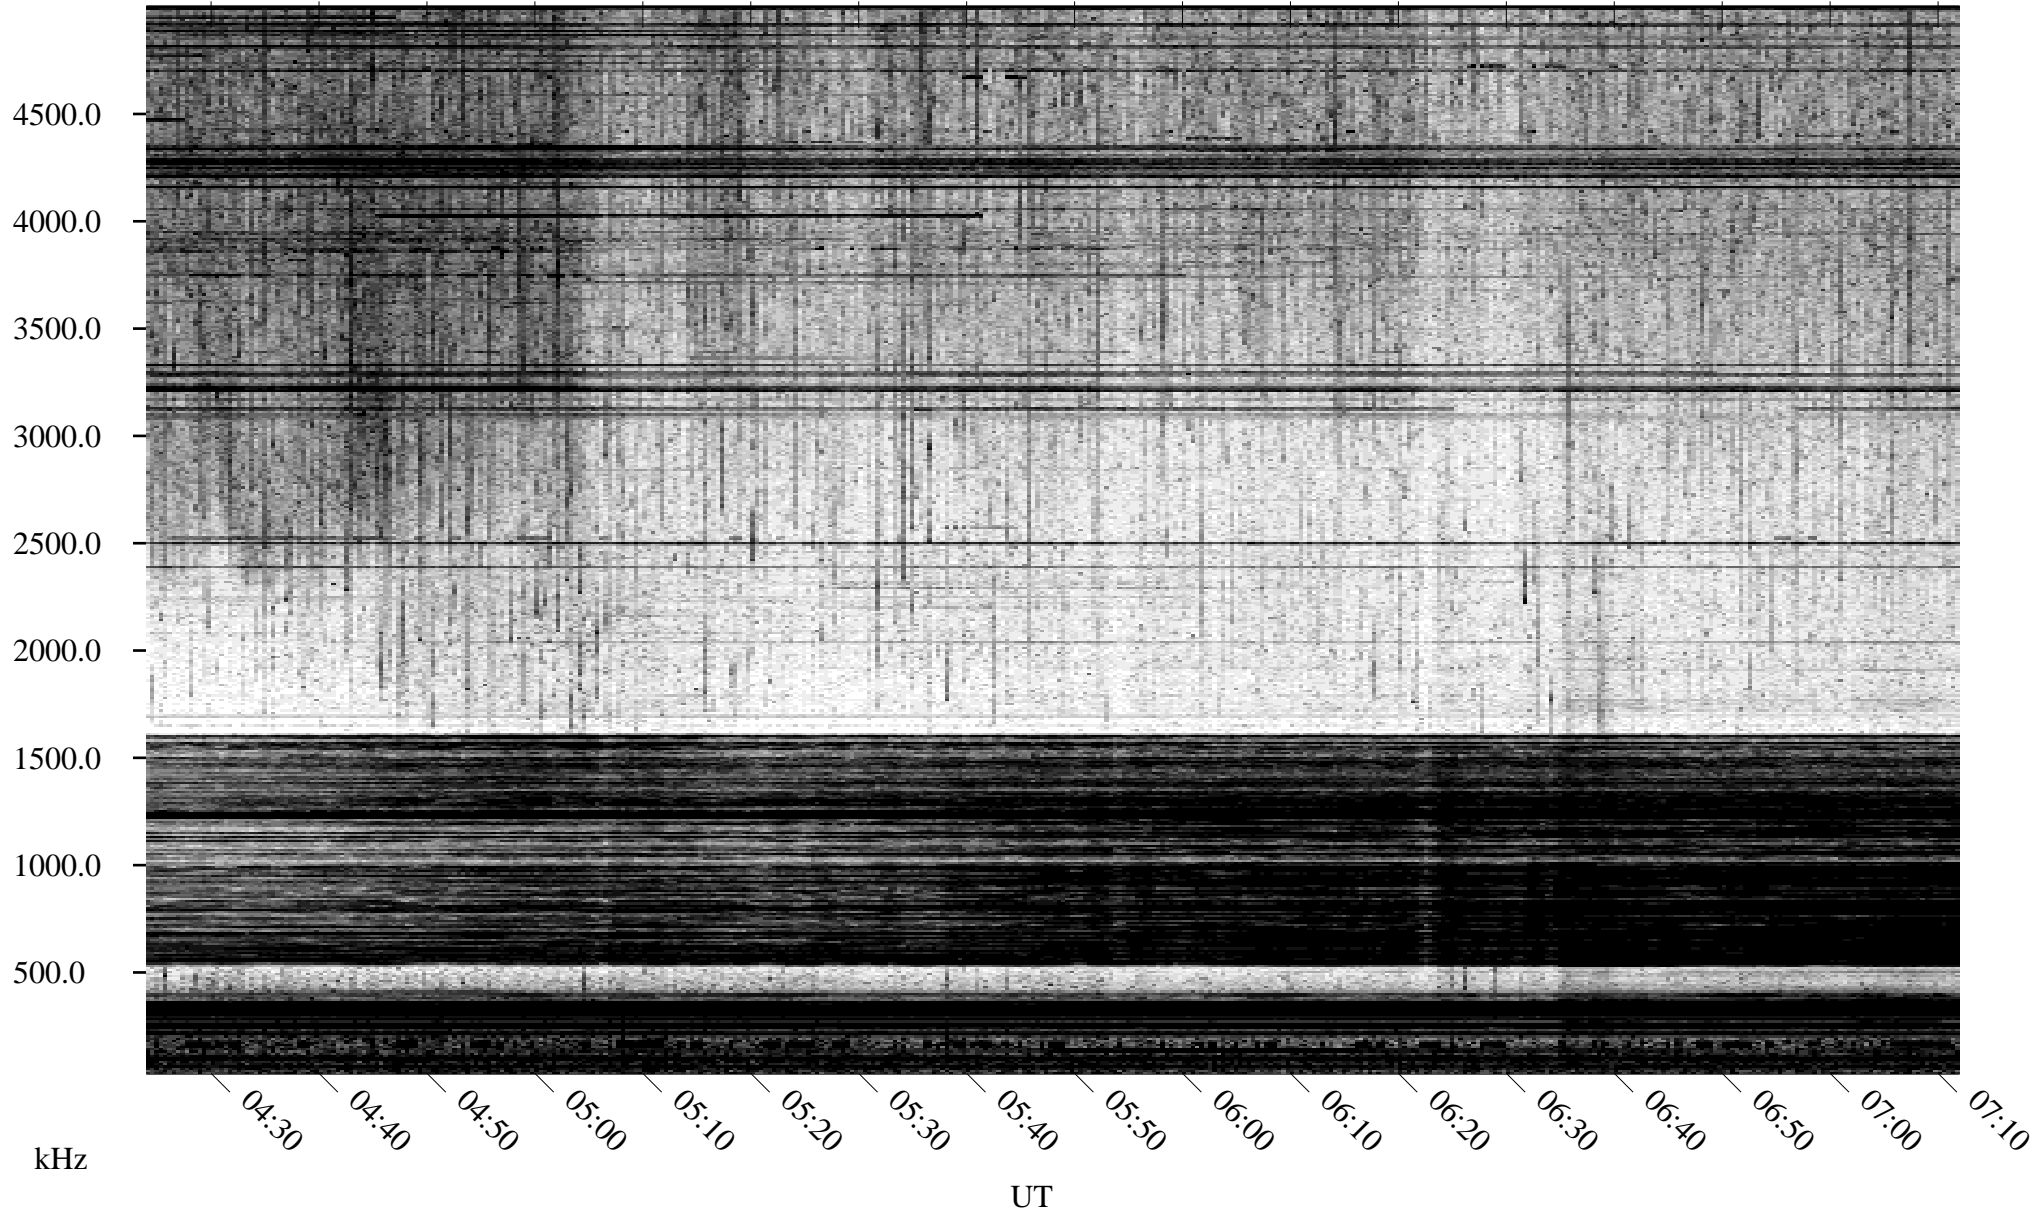

06/06/1996 Churchill, Manitoba

Linear Scale Black = 161 White = 15

ch96158l.r00m max_12

Page 1

06/06/1996 Churchill, Manitoba

Linear Scale Black = 161 White = 15

ch96158l.r00m max_12

Page 2

06/07/1996 Churchill, Manitoba

Linear Scale Black = 161 White = 15

ch96158l.r00m max_12

Page 3

06/07/1996 Churchill, Manitoba

Linear Scale Black = 161 White = 15

ch96158l.r00m max_12

Page 4

06/07/1996 Churchill, Manitoba

Linear Scale Black = 161 White = 15

ch96158l.r00m max_12

06/07/1996 Churchill, Manitoba

Linear Scale Black = 161 White = 15

ch96158l.r00m max_12

Page 6

06/07/1996 Churchill, Manitoba

Linear Scale Black = 161 White = 15

ch96158l.r00m max_12

Page 7

06/07/1996 Churchill, Manitoba

Linear Scale Black = 161 White = 15

ch96158l.r00m max_12

Page 8

UT