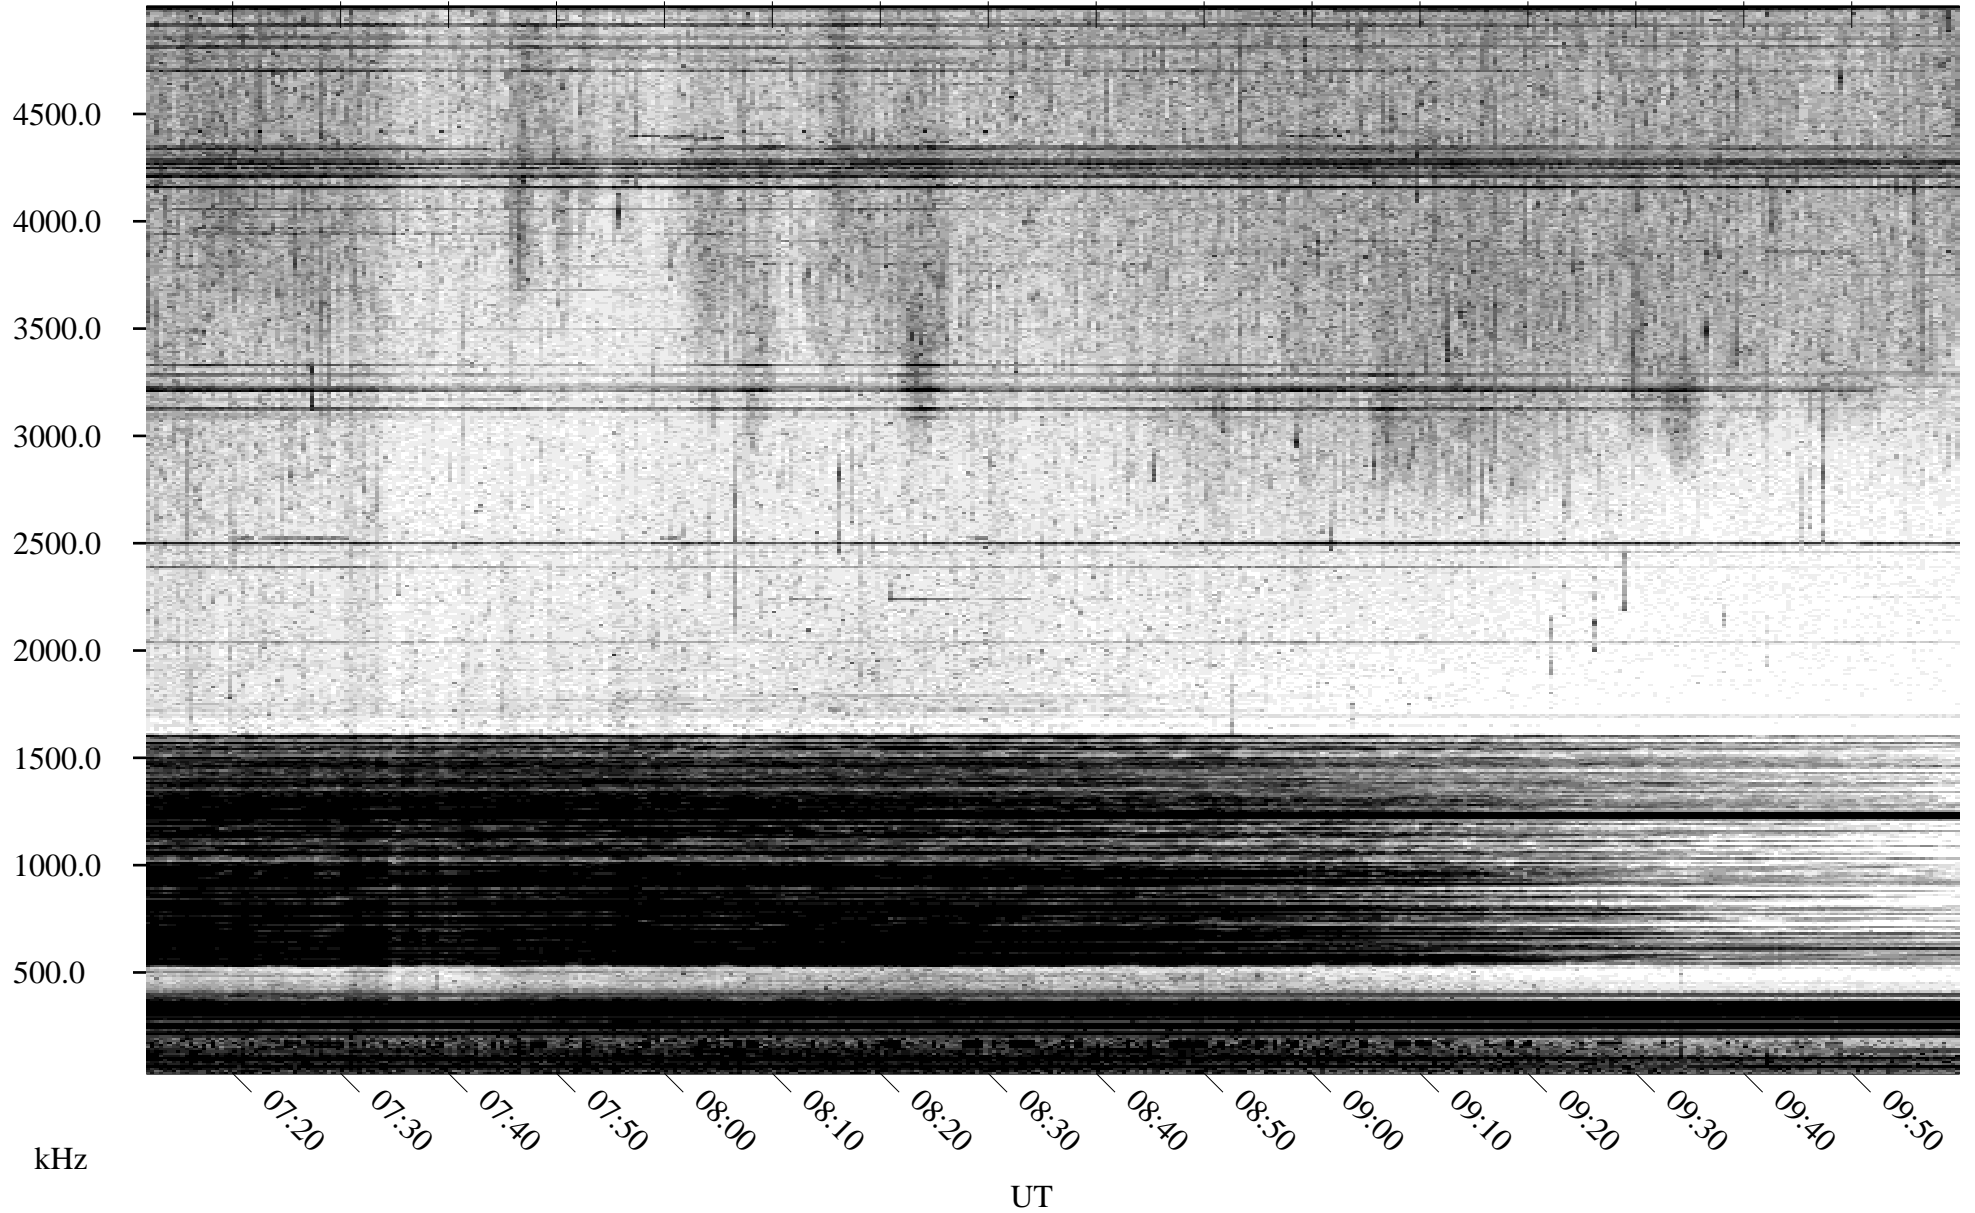

06/06/1996 Churchill, Manitoba

Linear Scale Black = 161 White = 15

ch96158l.r00m max_12

Page 1

06/06/1996 Churchill, Manitoba

Linear Scale Black = 161 White = 15

ch96158l.r00m max_12

Page 2

06/07/1996 Churchill, Manitoba

Linear Scale Black = 161 White = 15

ch96158l.r00m max_12

Page 3

06/07/1996 Churchill, Manitoba

Linear Scale Black = 161 White = 15

ch96158l.r00m max_12

Page 4

06/07/1996 Churchill, Manitoba

Linear Scale Black = 161 White = 15

ch96158l.r00m max_12

06/07/1996 Churchill, Manitoba

Linear Scale Black = 161 White = 15

ch96158l.r00m max_12

Page 6

06/07/1996 Churchill, Manitoba

Linear Scale Black = 161 White = 15

ch96158l.r00m max_12

Page 7

06/07/1996 Churchill, Manitoba

Linear Scale Black = 161 White = 15

ch96158l.r00m max_12

Page 8

UT