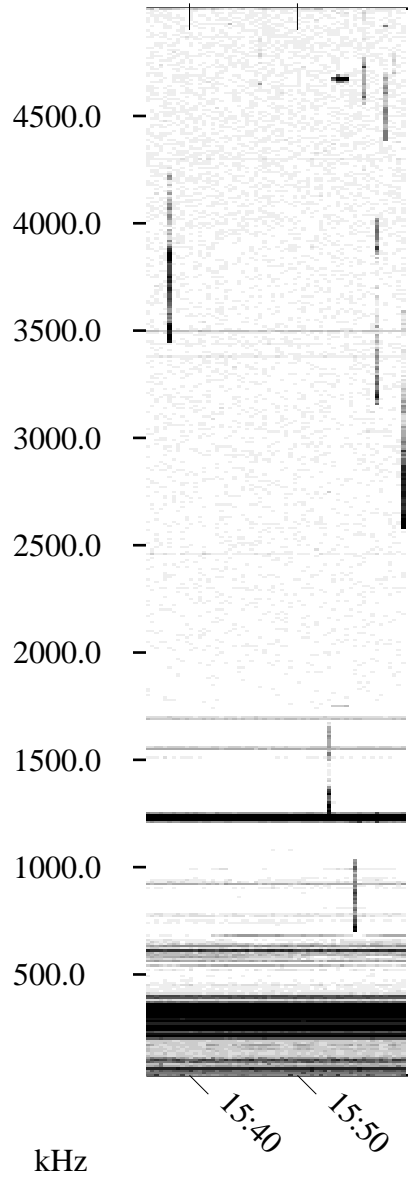

06/06/1996 Churchill, Manitoba

Linear Scale Black = 161 White = 15

ch96158l.r00m max_12

Page 1

06/06/1996 Churchill, Manitoba

Linear Scale Black = 161 White = 15

ch96158l.r00m max_12

Page 2

06/07/1996 Churchill, Manitoba

Linear Scale Black = 161 White = 15

ch96158l.r00m max_12

Page 3

06/07/1996 Churchill, Manitoba

Linear Scale Black = 161 White = 15

ch96158l.r00m max_12

Page 4

06/07/1996 Churchill, Manitoba

Linear Scale Black = 161 White = 15

ch96158l.r00m max_12

06/07/1996 Churchill, Manitoba

Linear Scale Black = 161 White = 15

ch96158l.r00m max_12

Page 6

06/07/1996 Churchill, Manitoba

Linear Scale Black = 161 White = 15

ch96158l.r00m max_12

Page 7

06/07/1996 Churchill, Manitoba

Linear Scale Black = 161 White = 15

ch96158l.r00m max_12

Page 8

UT