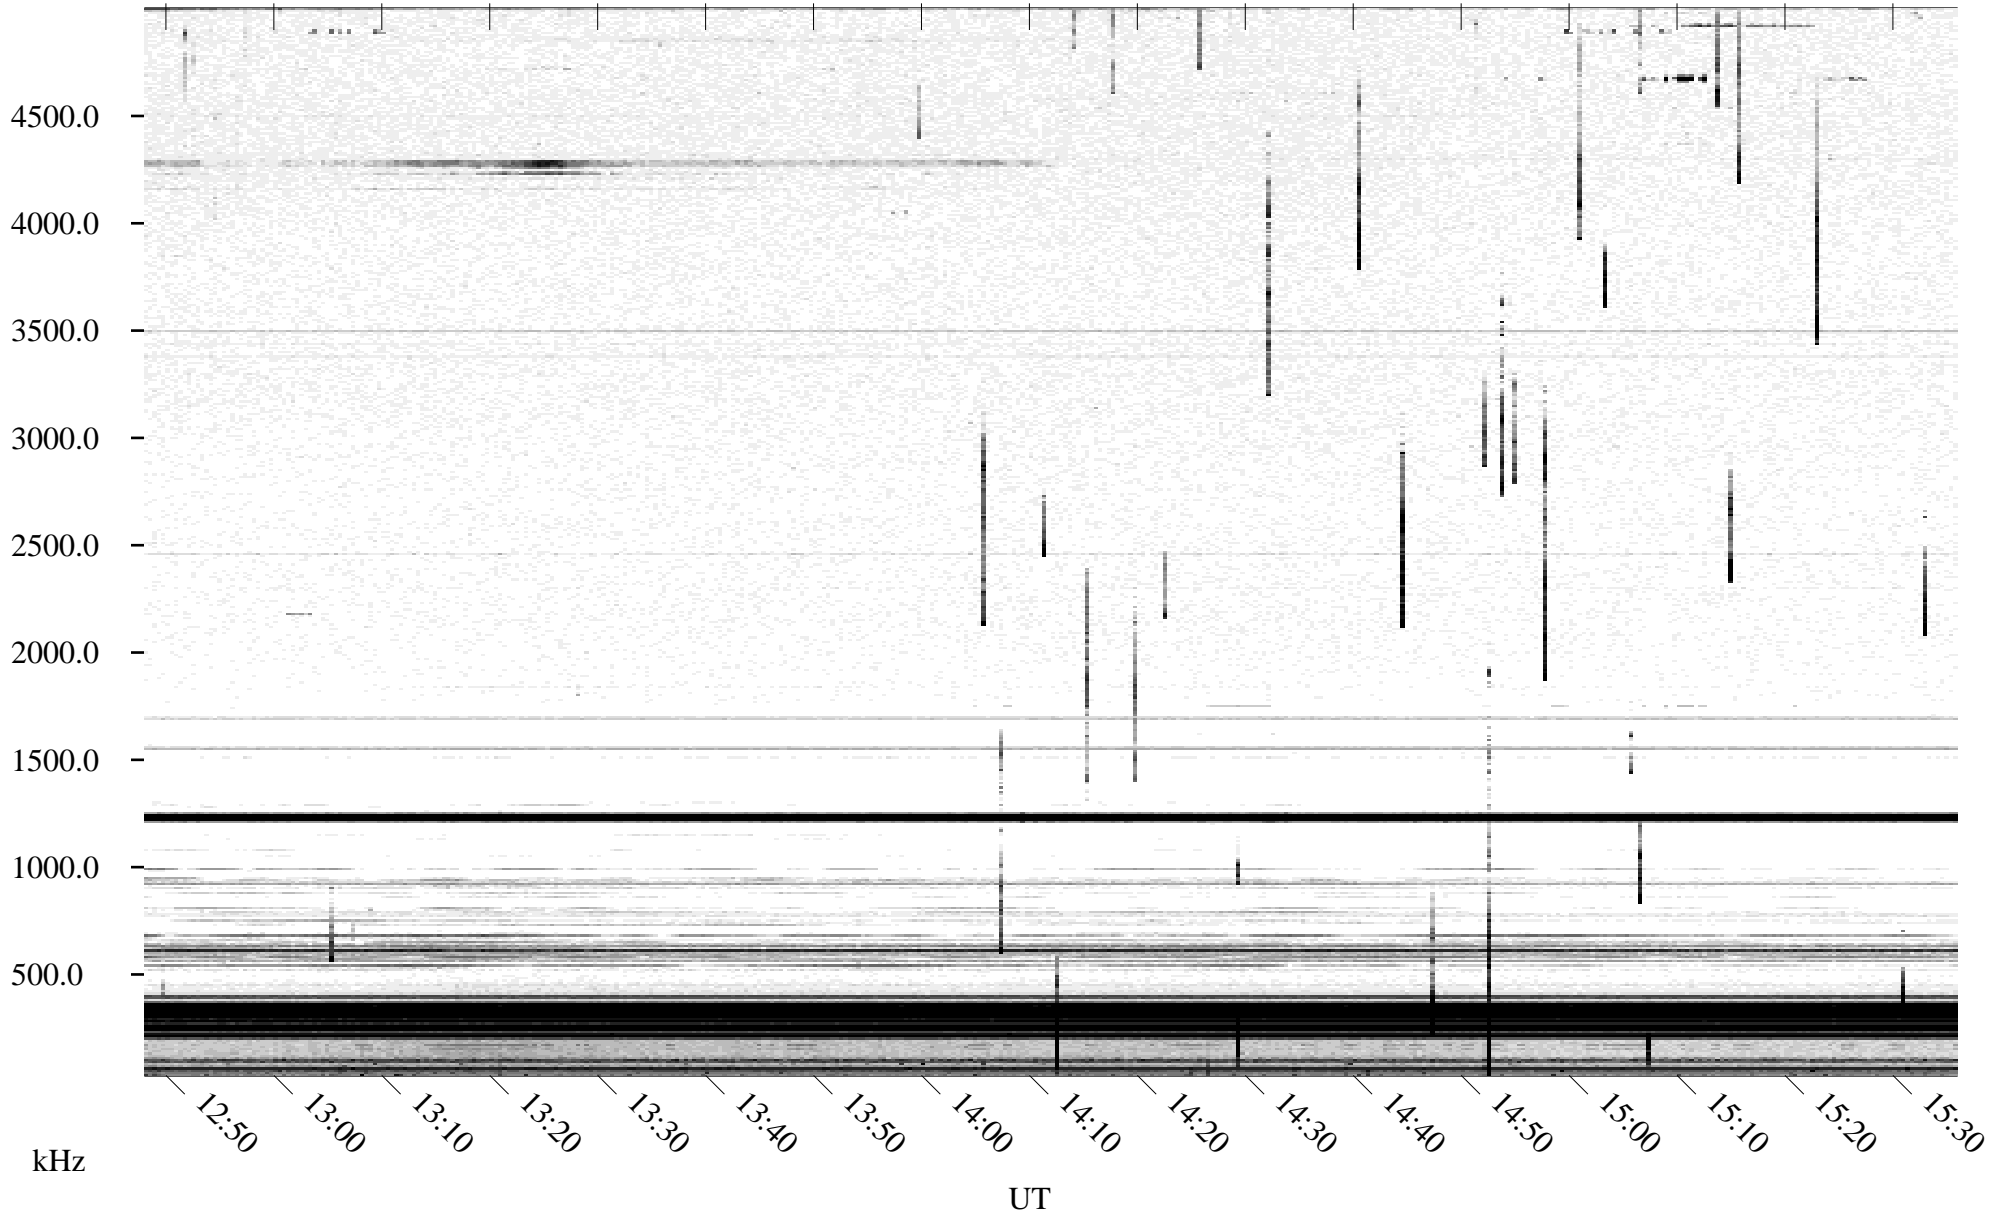

06/06/1996 Churchill, Manitoba

Linear Scale Black = 161 White = 15

ch96158l.r00m max_12

Page 1

06/06/1996 Churchill, Manitoba

Linear Scale Black = 161 White = 15

ch96158l.r00m max_12

Page 2

06/07/1996 Churchill, Manitoba

Linear Scale Black = 161 White = 15

ch96158l.r00m max_12

Page 3

06/07/1996 Churchill, Manitoba

Linear Scale Black = 161 White = 15

ch96158l.r00m max_12

Page 4

06/07/1996 Churchill, Manitoba

Linear Scale Black = 161 White = 15

ch96158l.r00m max_12

06/07/1996 Churchill, Manitoba

Linear Scale Black = 161 White = 15

ch96158l.r00m max_12

Page 6

06/07/1996 Churchill, Manitoba

Linear Scale Black = 161 White = 15

ch96158l.r00m max_12

Page 7

06/07/1996 Churchill, Manitoba

Linear Scale Black = 161 White = 15

ch96158l.r00m max_12

Page 8

UT