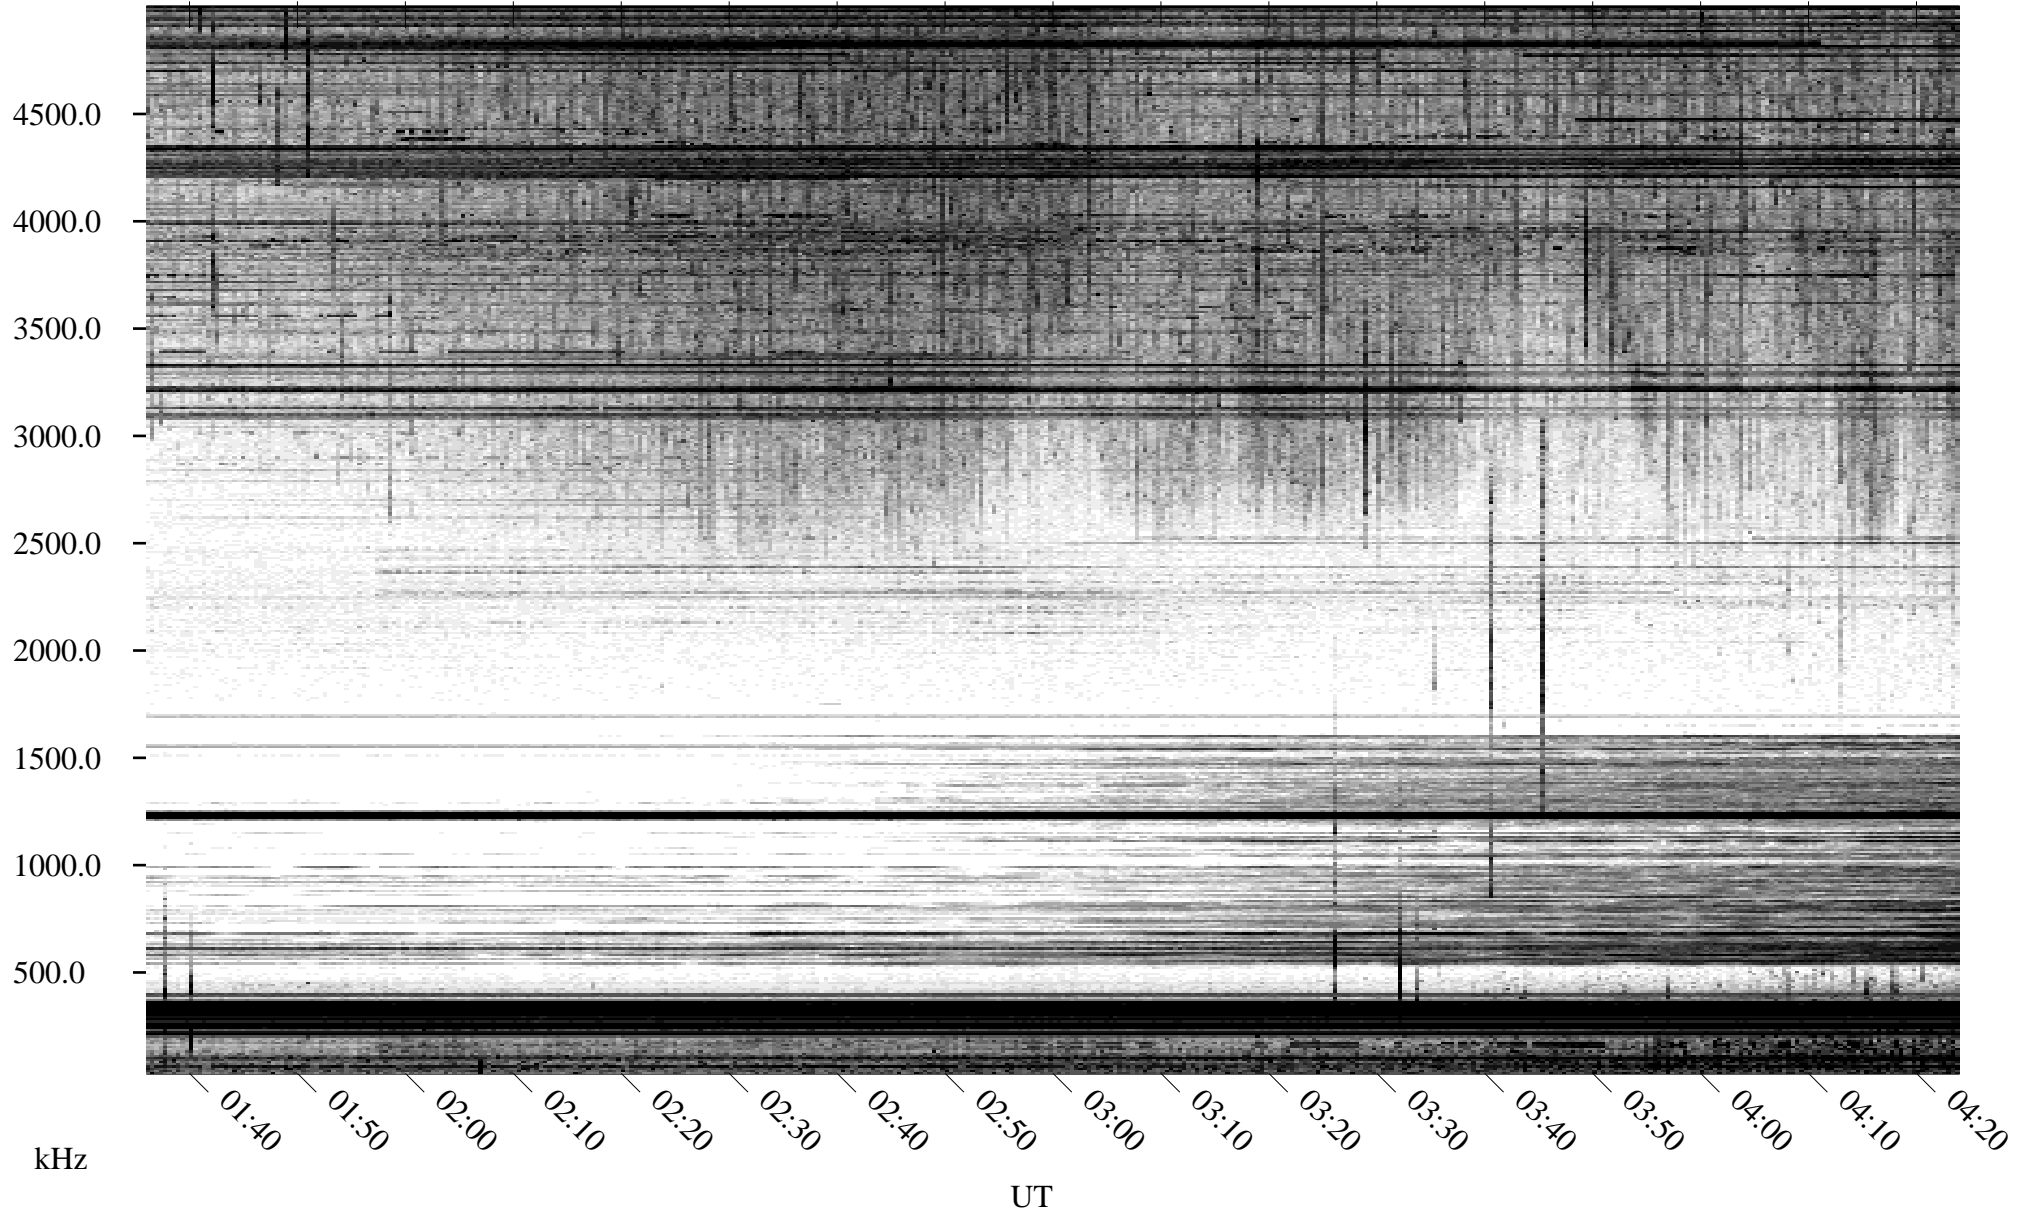

06/06/1996 Churchill, Manitoba

Linear Scale Black = 161 White = 15

ch96158l.r00m max_12

Page 1

06/06/1996 Churchill, Manitoba

Linear Scale Black = 161 White = 15

ch96158l.r00m max_12

Page 2

06/07/1996 Churchill, Manitoba

Linear Scale Black = 161 White = 15

ch96158l.r00m max_12

Page 3

06/07/1996 Churchill, Manitoba

Linear Scale Black = 161 White = 15

ch96158l.r00m max_12

Page 4

06/07/1996 Churchill, Manitoba

Linear Scale Black = 161 White = 15

ch96158l.r00m max_12

06/07/1996 Churchill, Manitoba

Linear Scale Black = 161 White = 15

ch96158l.r00m max_12

Page 6

06/07/1996 Churchill, Manitoba

Linear Scale Black = 161 White = 15

ch96158l.r00m max_12

Page 7

06/07/1996 Churchill, Manitoba

Linear Scale Black = 161 White = 15

ch96158l.r00m max_12

Page 8

UT