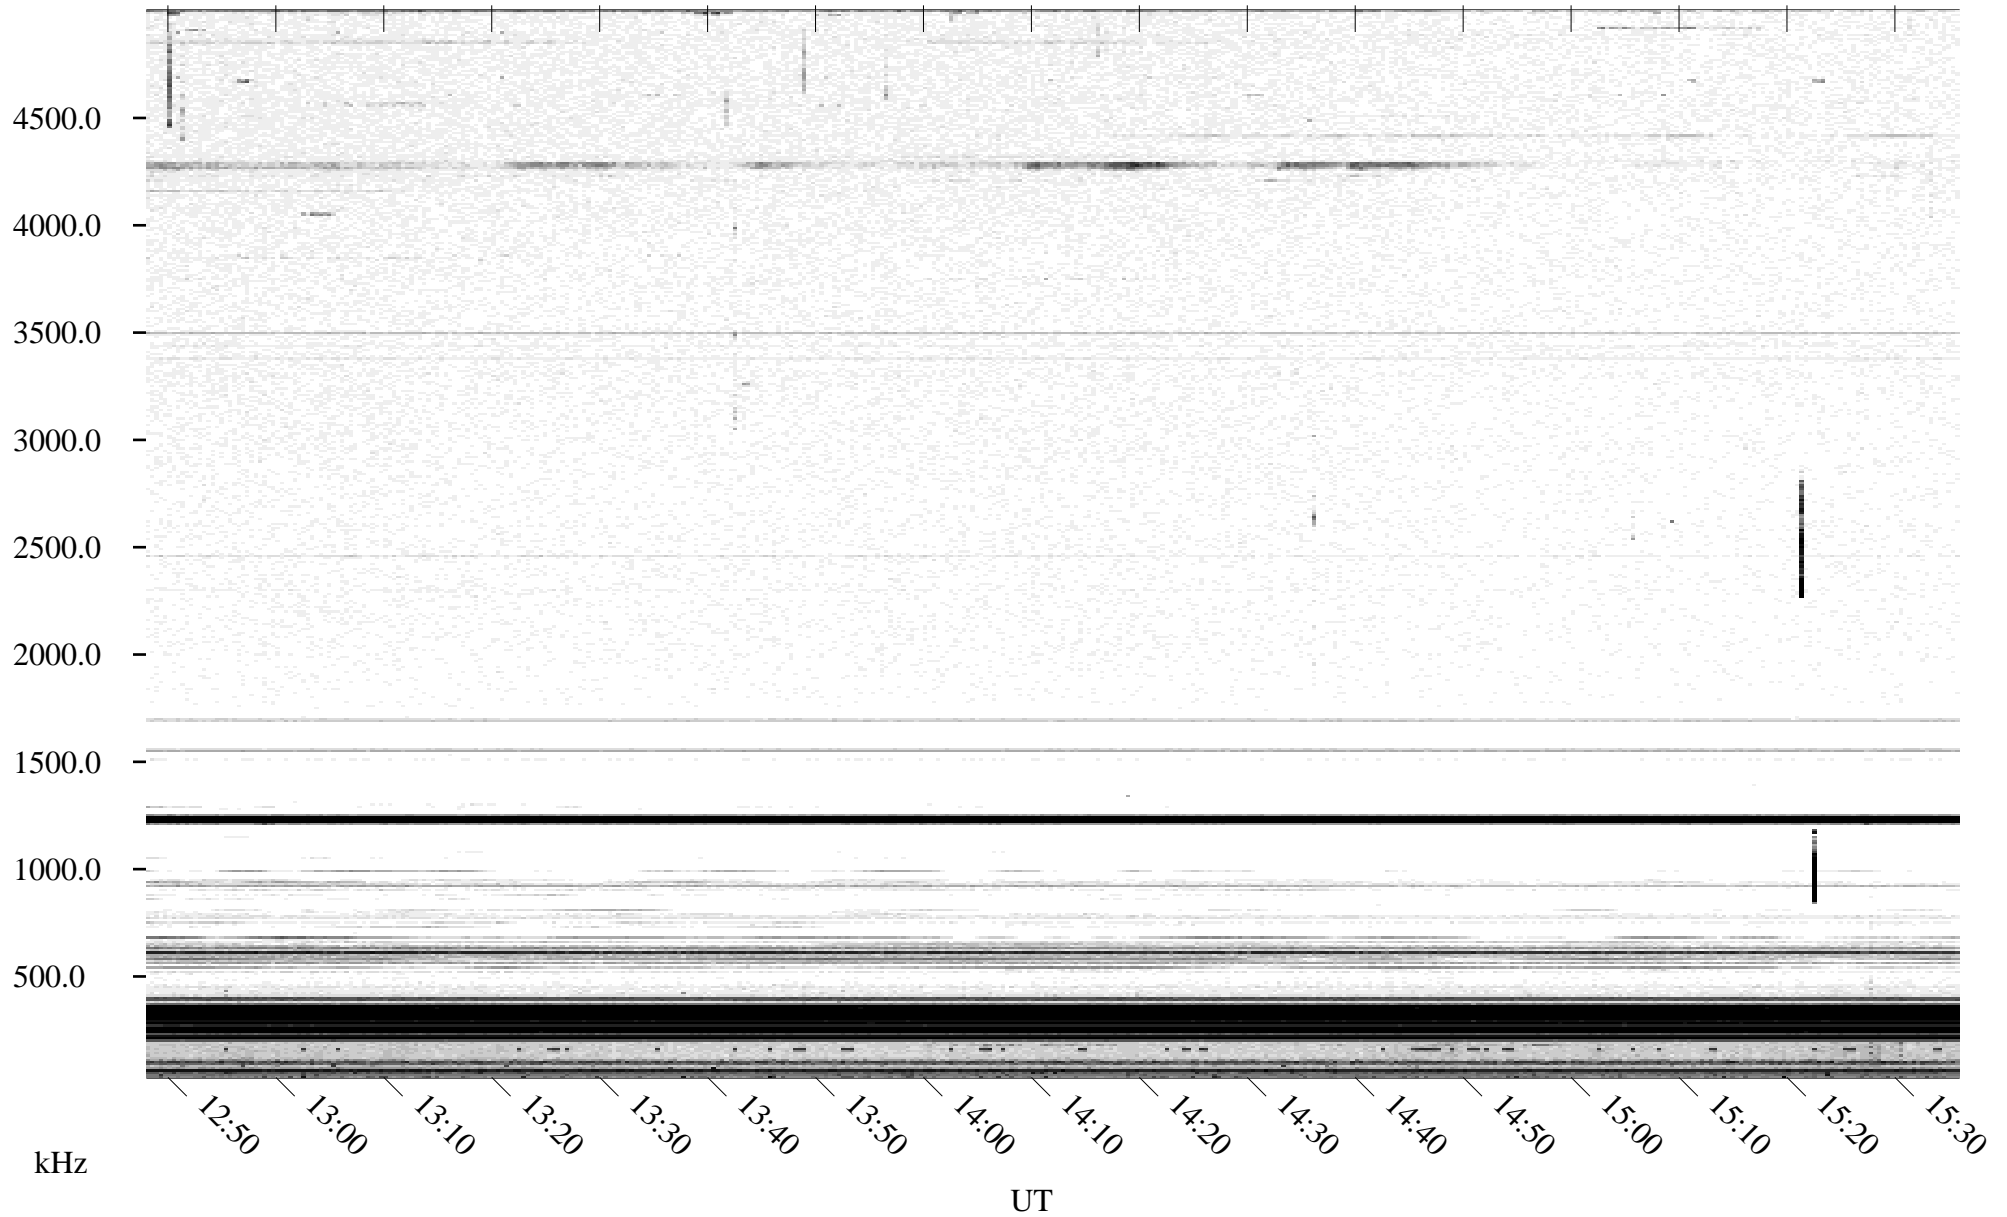

06/07/1996 Churchill, Manitoba

Linear Scale Black = 161 White = 15

ch96159l.r00m max_12

Page 1

06/07/1996 Churchill, Manitoba

Linear Scale Black = 161 White = 15

ch96159l.r00m max_12

Page 2

06/08/1996 Churchill, Manitoba

Linear Scale Black = 161 White = 15

ch96159l.r00m max_12

Page 3

06/08/1996 Churchill, Manitoba

Linear Scale Black = 161 White = 15

ch96159l.r00m max_12

Page 4

06/08/1996 Churchill, Manitoba

Linear Scale Black = 161 White = 15

ch96159l.r00m max_12

Page 5

06/08/1996 Churchill, Manitoba

Linear Scale Black = 161 White = 15

ch96159l.r00m max_12

Page 6

06/08/1996 Churchill, Manitoba

Linear Scale Black = 161 White = 15

ch96159l.r00m max_12

Page 7

06/08/1996 Churchill, Manitoba

Linear Scale Black = 161 White = 15

ch96159l.r00m max_12

Page 8