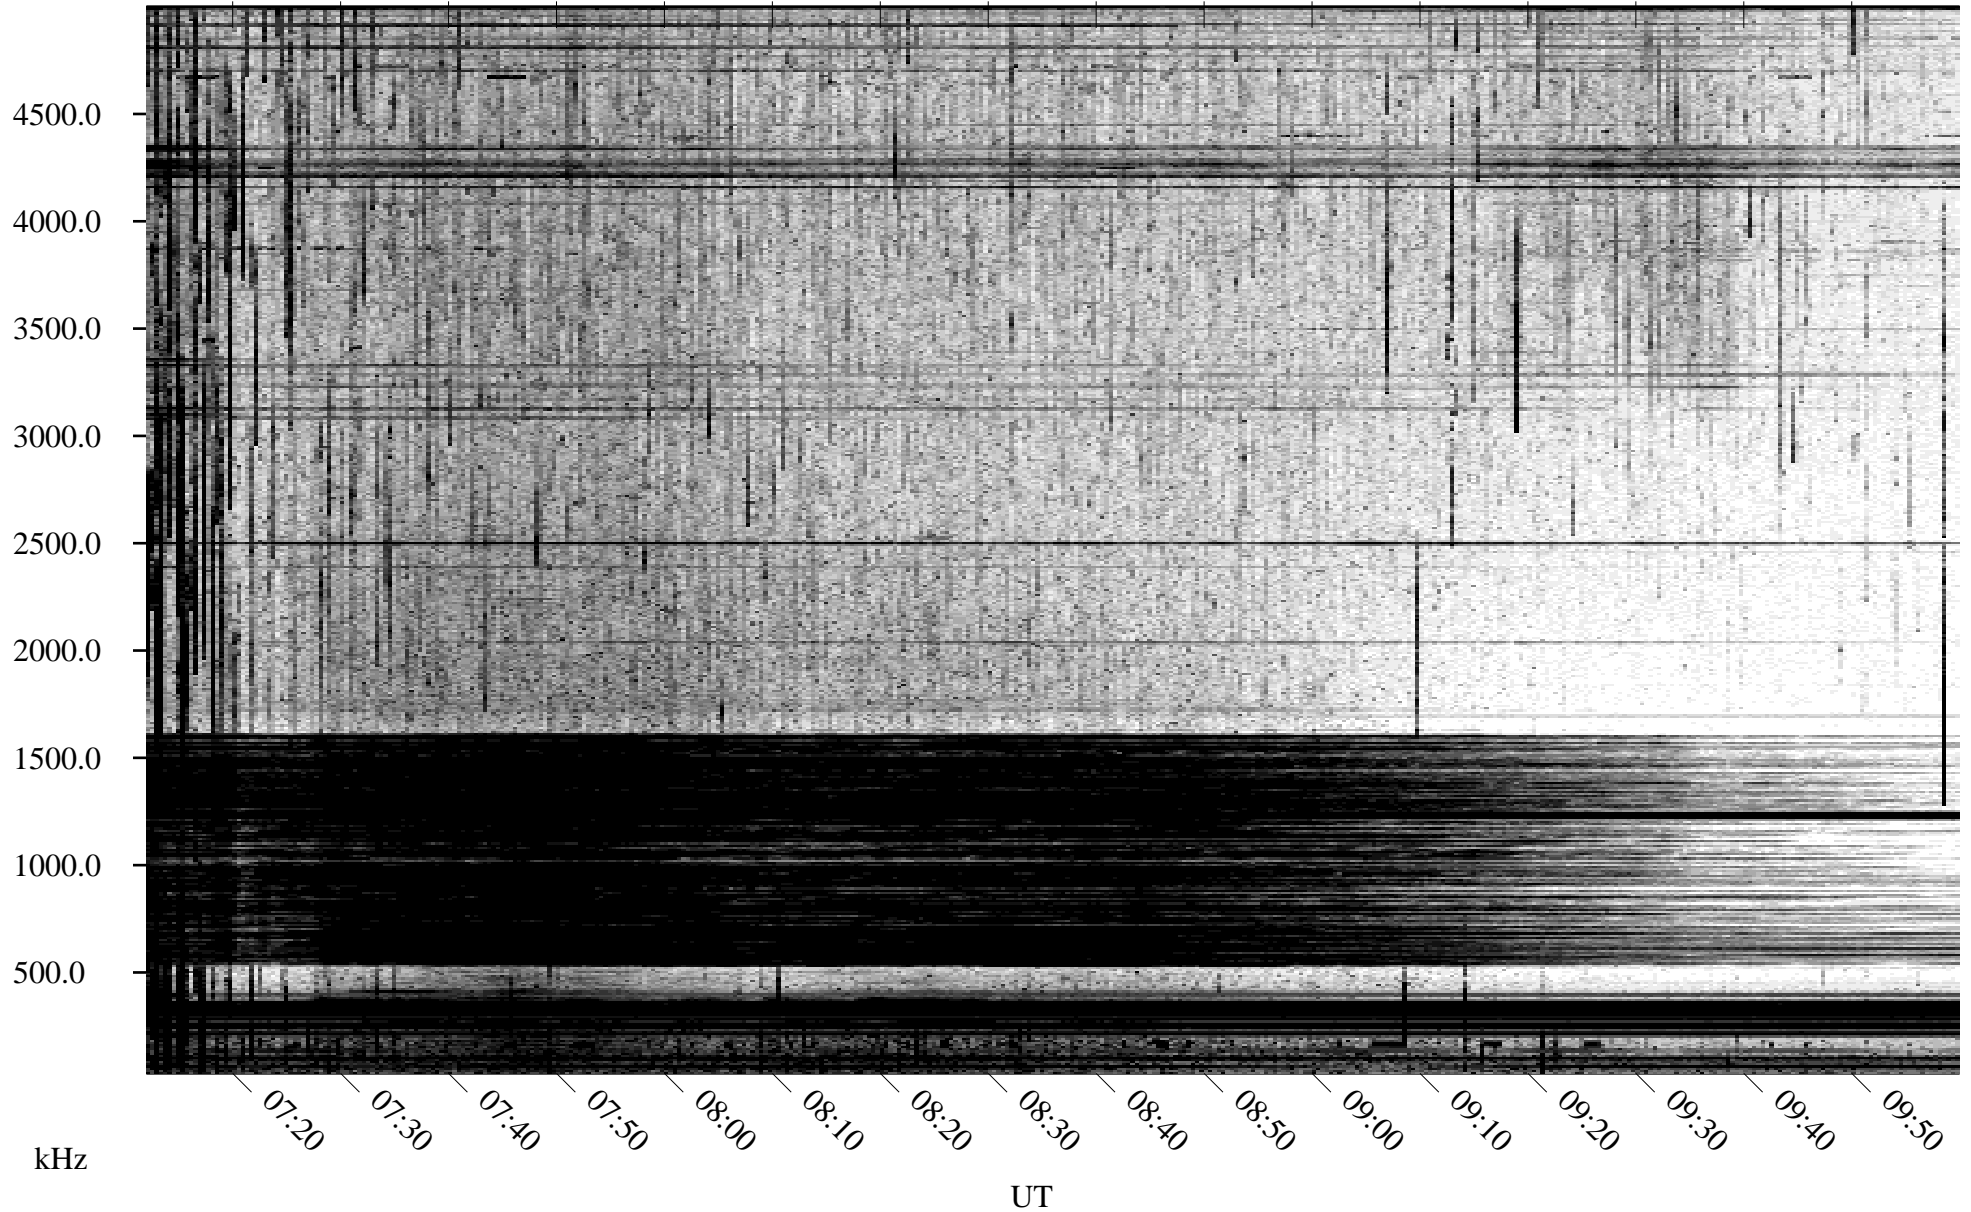

06/07/1996 Churchill, Manitoba

Linear Scale Black = 161 White = 15

ch96159l.r00m max_12

Page 1

06/07/1996 Churchill, Manitoba

Linear Scale Black = 161 White = 15

ch96159l.r00m max_12

Page 2

06/08/1996 Churchill, Manitoba

Linear Scale Black = 161 White = 15

ch96159l.r00m max_12

Page 3

06/08/1996 Churchill, Manitoba

Linear Scale Black = 161 White = 15

ch96159l.r00m max_12

Page 4

06/08/1996 Churchill, Manitoba

Linear Scale Black = 161 White = 15

ch96159l.r00m max_12

Page 5

06/08/1996 Churchill, Manitoba

Linear Scale Black = 161 White = 15

ch96159l.r00m max_12

Page 6

06/08/1996 Churchill, Manitoba

Linear Scale Black = 161 White = 15

ch96159l.r00m max_12

Page 7

06/08/1996 Churchill, Manitoba

Linear Scale Black = 161 White = 15

ch96159l.r00m max_12

Page 8