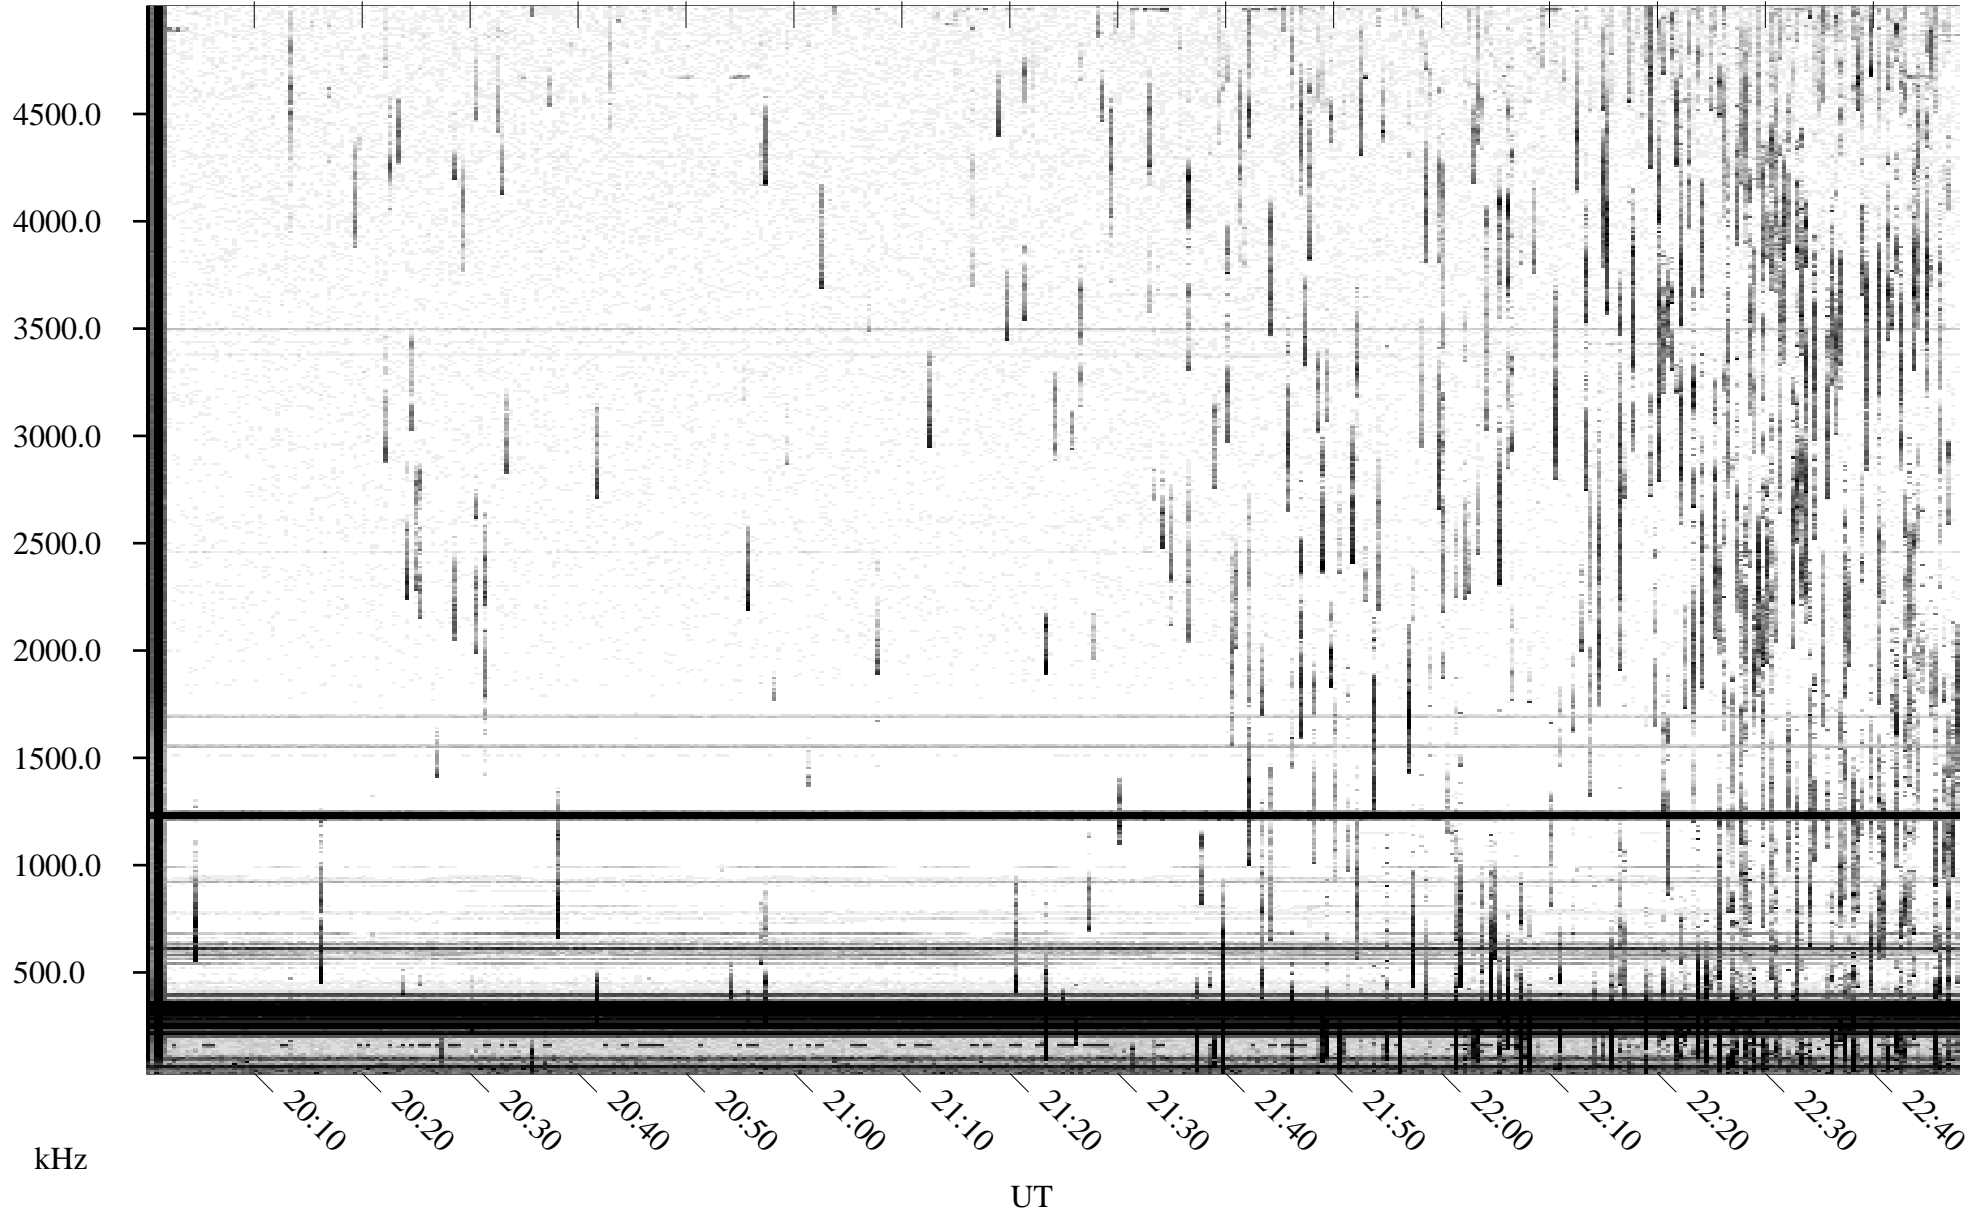

06/07/1996 Churchill, Manitoba

Linear Scale Black = 161 White = 15

ch96159l.r00m max_12

Page 1

06/07/1996 Churchill, Manitoba

Linear Scale Black = 161 White = 15

ch96159l.r00m max_12

Page 2

06/08/1996 Churchill, Manitoba

Linear Scale Black = 161 White = 15

ch96159l.r00m max_12

Page 3

06/08/1996 Churchill, Manitoba

Linear Scale Black = 161 White = 15

ch96159l.r00m max_12

Page 4

06/08/1996 Churchill, Manitoba

Linear Scale Black = 161 White = 15

ch96159l.r00m max_12

Page 5

06/08/1996 Churchill, Manitoba

Linear Scale Black = 161 White = 15

ch96159l.r00m max_12

Page 6

06/08/1996 Churchill, Manitoba

Linear Scale Black = 161 White = 15

ch96159l.r00m max_12

Page 7

06/08/1996 Churchill, Manitoba

Linear Scale Black = 161 White = 15

ch96159l.r00m max_12

Page 8