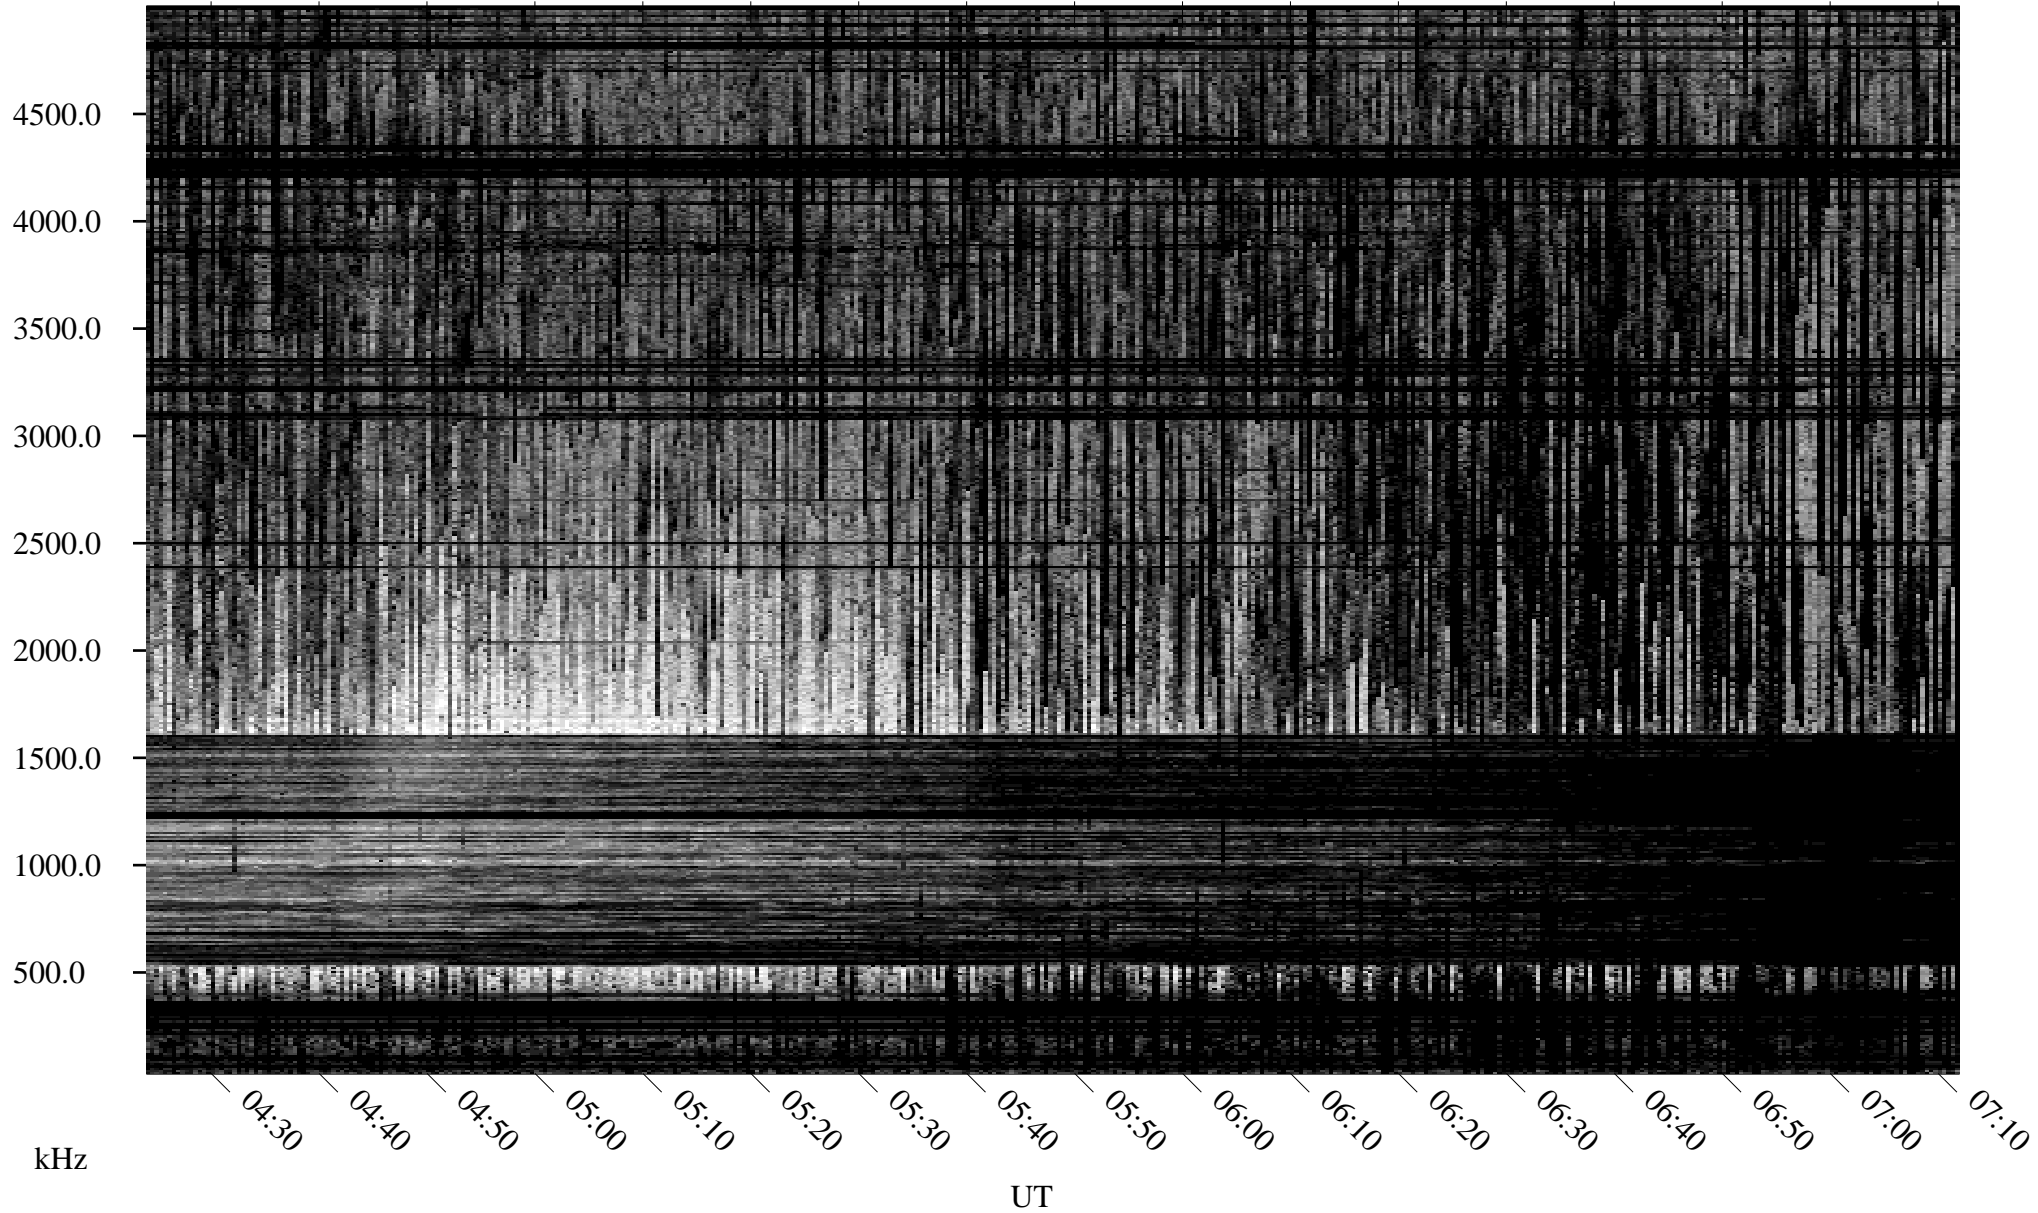

06/07/1996 Churchill, Manitoba

Linear Scale Black = 161 White = 15

ch96159l.r00m max_12

Page 1

06/07/1996 Churchill, Manitoba

Linear Scale Black = 161 White = 15

ch96159l.r00m max_12

Page 2

06/08/1996 Churchill, Manitoba

Linear Scale Black = 161 White = 15

ch96159l.r00m max_12

Page 3

06/08/1996 Churchill, Manitoba

Linear Scale Black = 161 White = 15

ch96159l.r00m max_12

Page 4

06/08/1996 Churchill, Manitoba

Linear Scale Black = 161 White = 15

ch96159l.r00m max_12

Page 5

06/08/1996 Churchill, Manitoba

Linear Scale Black = 161 White = 15

ch96159l.r00m max_12

Page 6

06/08/1996 Churchill, Manitoba

Linear Scale Black = 161 White = 15

ch96159l.r00m max_12

Page 7

06/08/1996 Churchill, Manitoba

Linear Scale Black = 161 White = 15

ch96159l.r00m max_12

Page 8