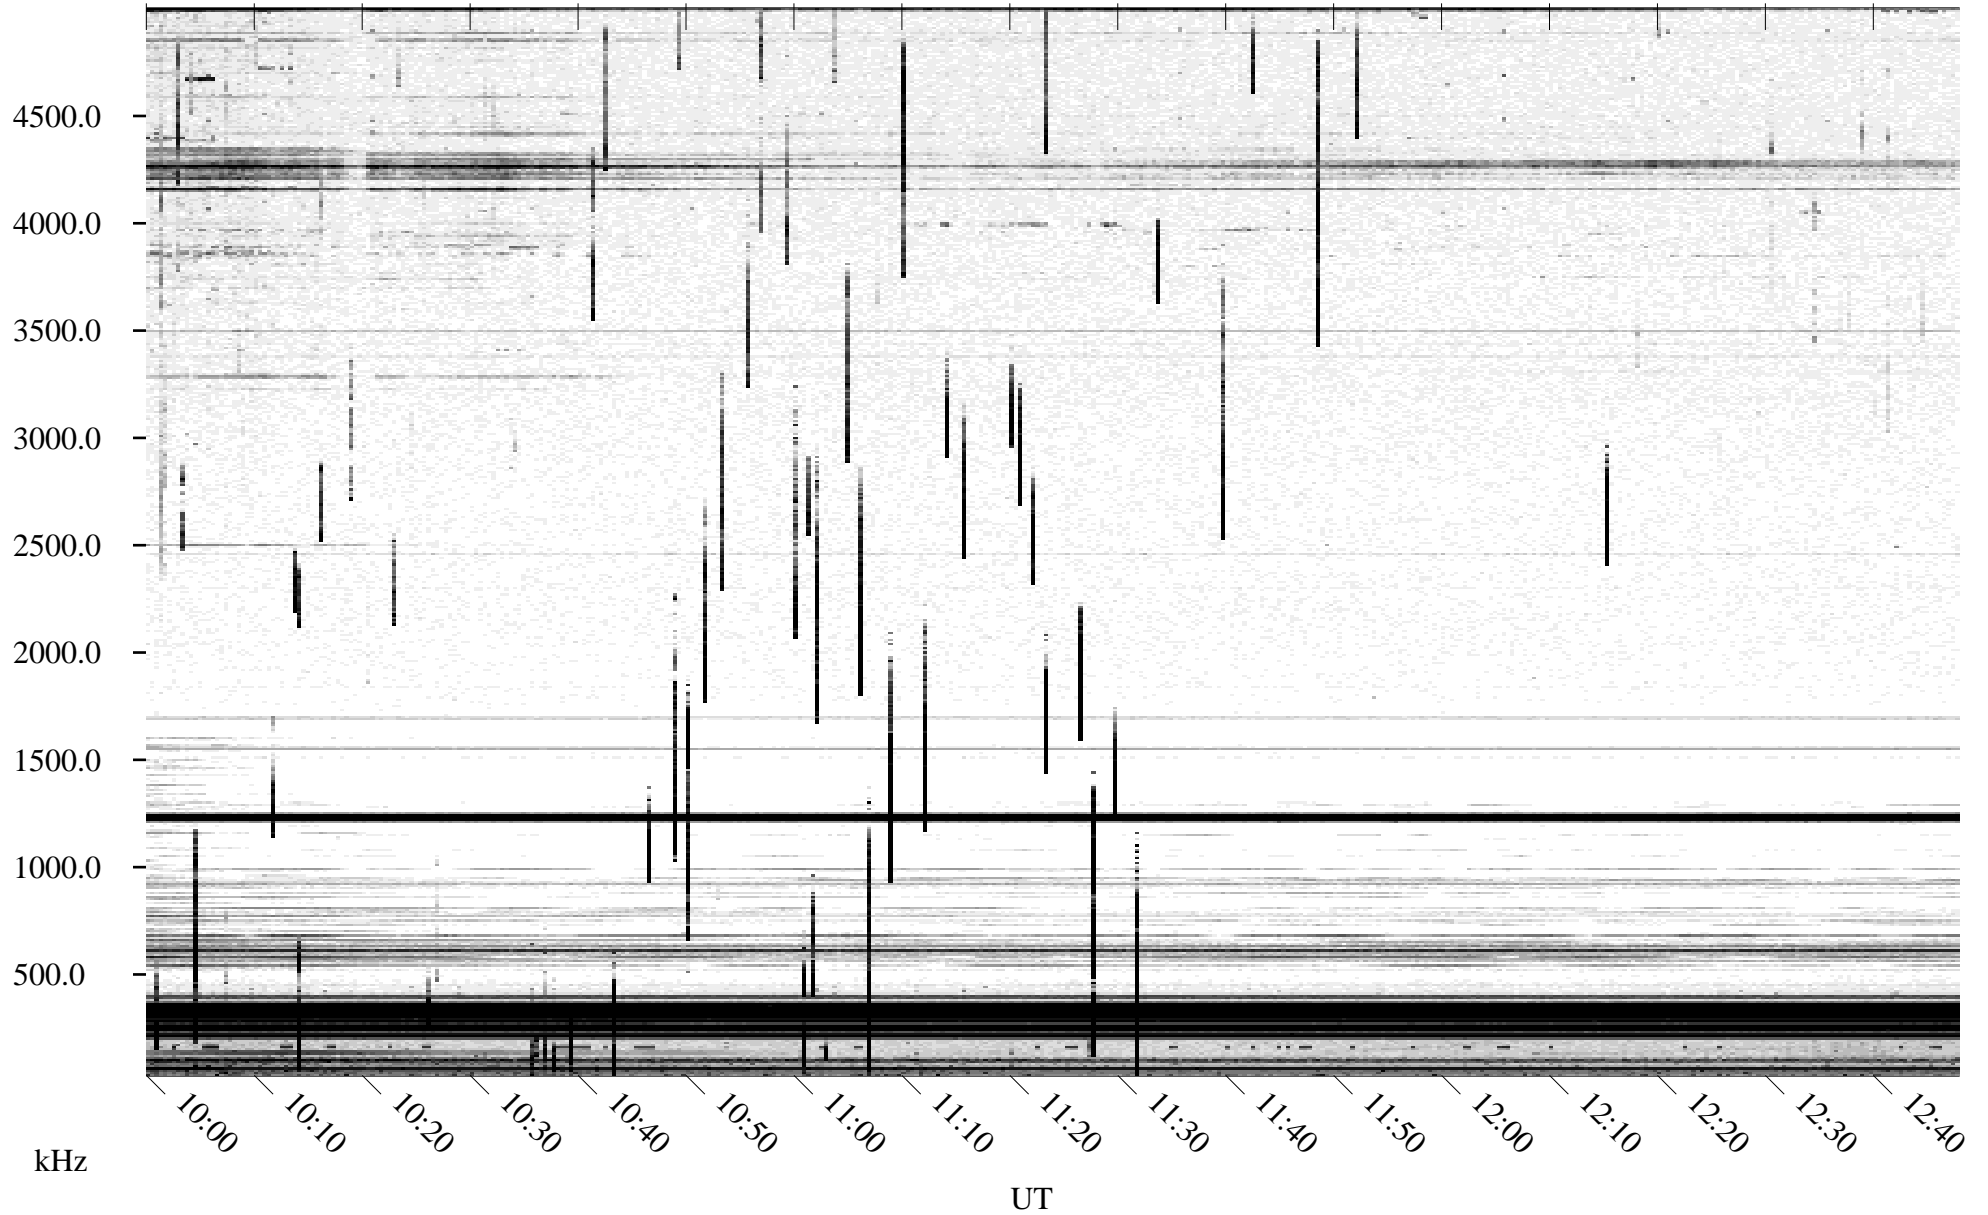

06/07/1996 Churchill, Manitoba

Linear Scale Black = 161 White = 15

ch96159l.r00m max_12

Page 1

06/07/1996 Churchill, Manitoba

Linear Scale Black = 161 White = 15

ch96159l.r00m max_12

Page 2

06/08/1996 Churchill, Manitoba

Linear Scale Black = 161 White = 15

ch96159l.r00m max_12

Page 3

06/08/1996 Churchill, Manitoba

Linear Scale Black = 161 White = 15

ch96159l.r00m max_12

Page 4

06/08/1996 Churchill, Manitoba

Linear Scale Black = 161 White = 15

ch96159l.r00m max_12

Page 5

06/08/1996 Churchill, Manitoba

Linear Scale Black = 161 White = 15

ch96159l.r00m max_12

Page 6

06/08/1996 Churchill, Manitoba

Linear Scale Black = 161 White = 15

ch96159l.r00m max_12

Page 7

06/08/1996 Churchill, Manitoba

Linear Scale Black = 161 White = 15

ch96159l.r00m max_12

Page 8