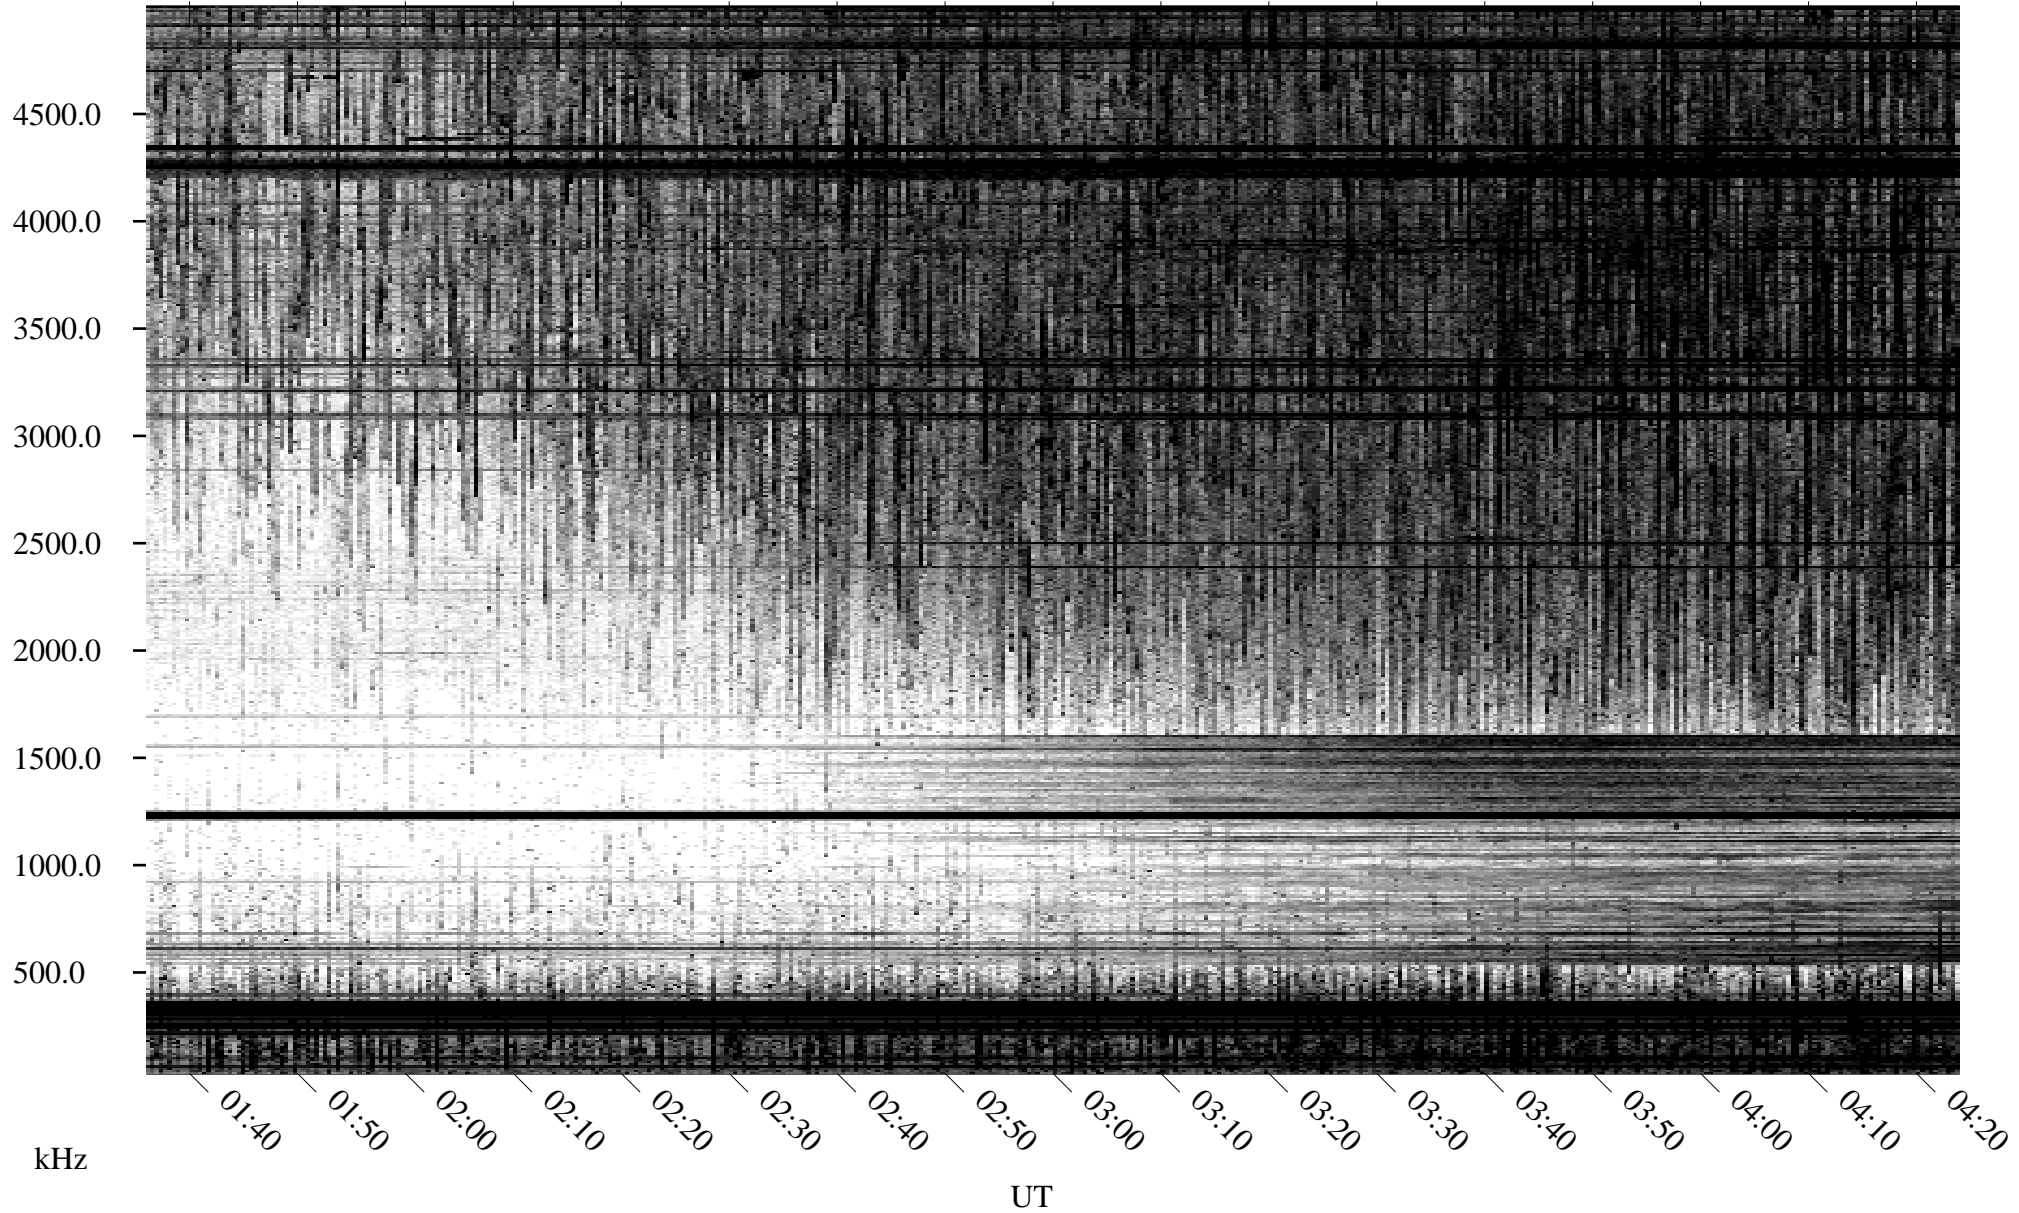

06/07/1996 Churchill, Manitoba

Linear Scale Black = 161 White = 15

ch96159l.r00m max_12

Page 1

06/07/1996 Churchill, Manitoba

Linear Scale Black = 161 White = 15

ch96159l.r00m max_12

Page 2

06/08/1996 Churchill, Manitoba

Linear Scale Black = 161 White = 15

ch96159l.r00m max_12

Page 3

06/08/1996 Churchill, Manitoba

Linear Scale Black = 161 White = 15

ch96159l.r00m max_12

Page 4

06/08/1996 Churchill, Manitoba

Linear Scale Black = 161 White = 15

ch96159l.r00m max_12

Page 5

06/08/1996 Churchill, Manitoba

Linear Scale Black = 161 White = 15

ch96159l.r00m max_12

Page 6

06/08/1996 Churchill, Manitoba

Linear Scale Black = 161 White = 15

ch96159l.r00m max_12

Page 7

06/08/1996 Churchill, Manitoba

Linear Scale Black = 161 White = 15

ch96159l.r00m max_12

Page 8