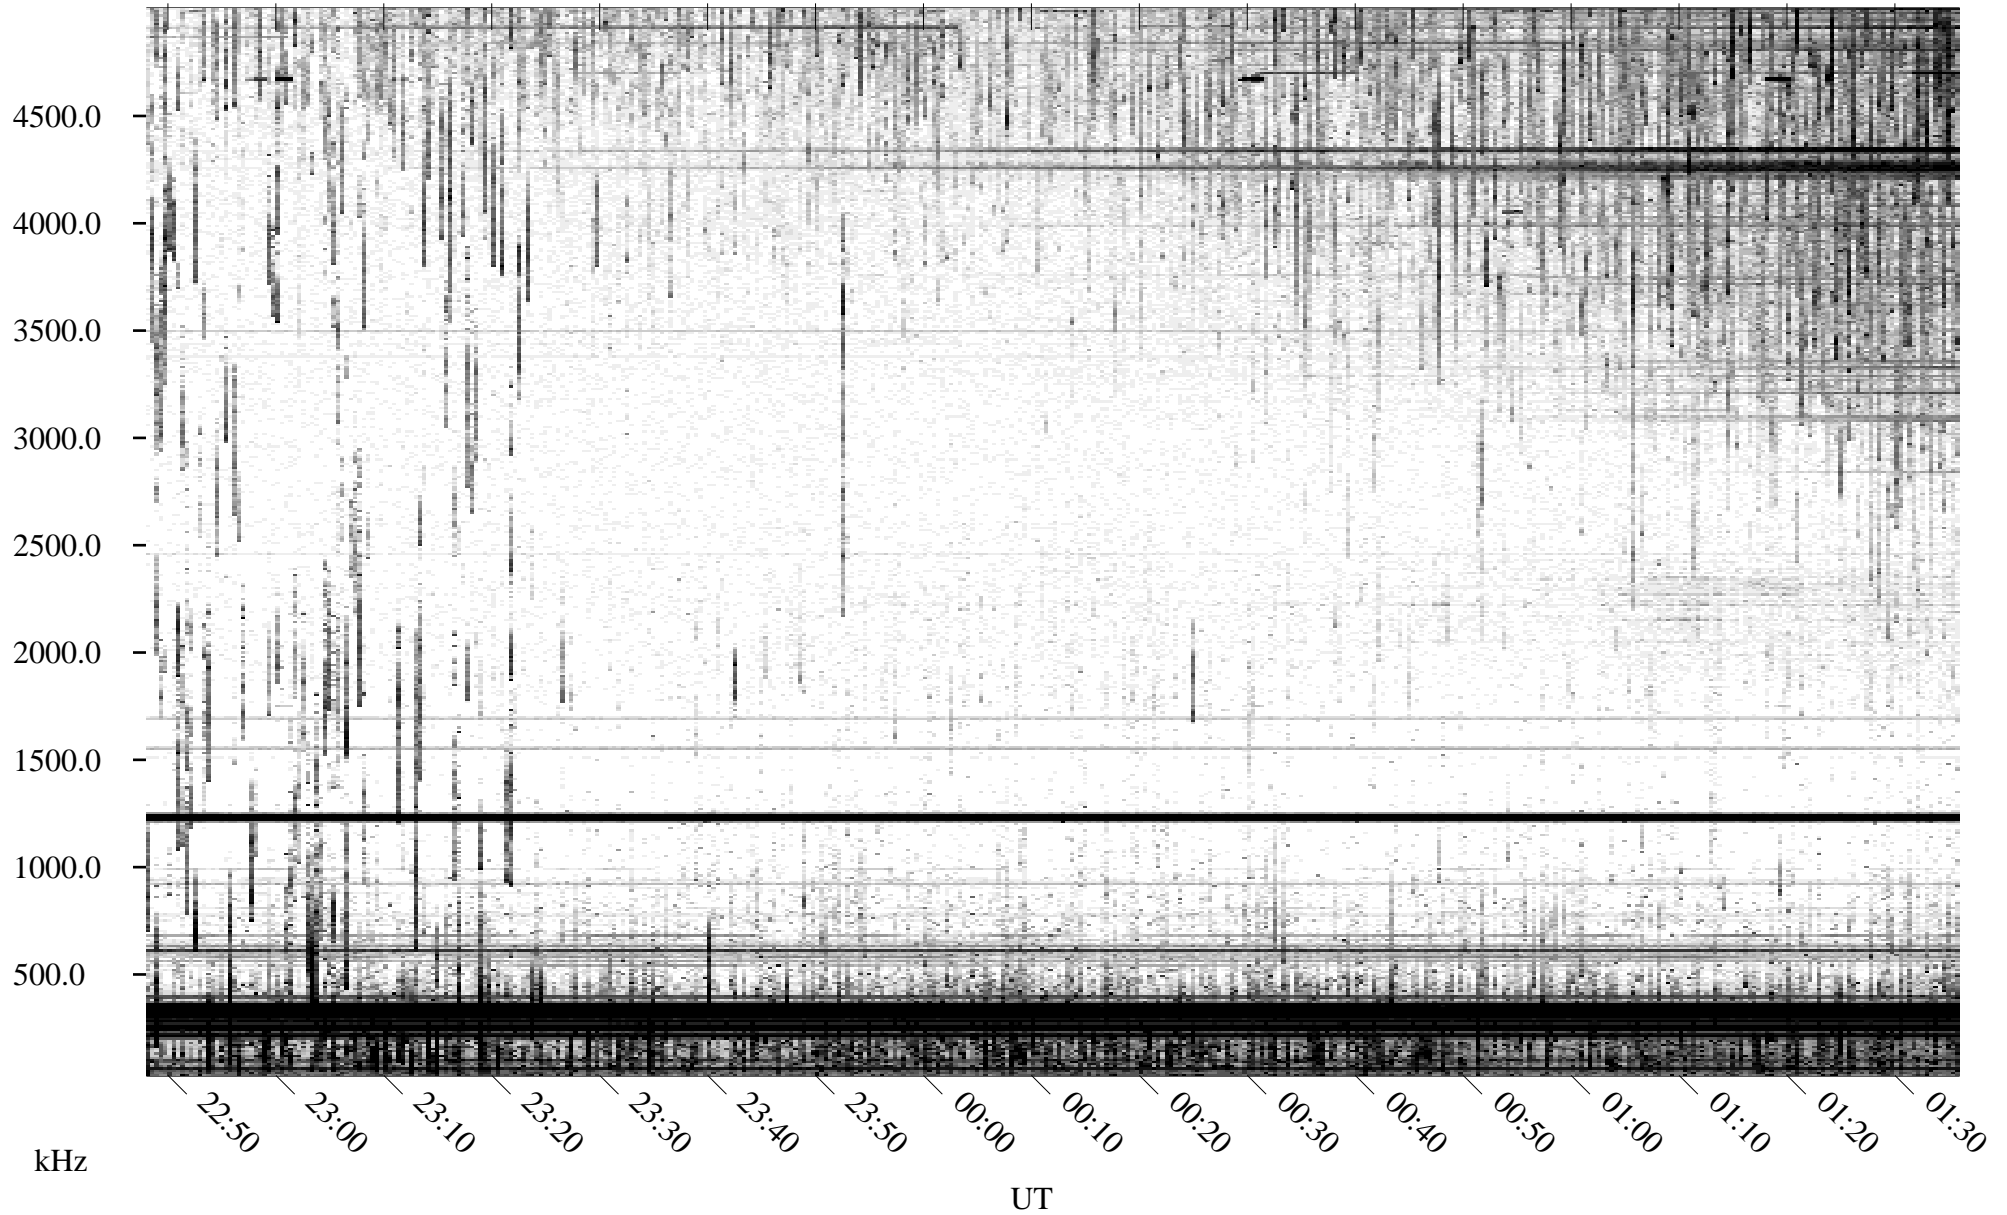

06/07/1996 Churchill, Manitoba

Linear Scale Black = 161 White = 15

ch96159l.r00m max_12

Page 1

06/07/1996 Churchill, Manitoba

Linear Scale Black = 161 White = 15

ch96159l.r00m max_12

Page 2

06/08/1996 Churchill, Manitoba

Linear Scale Black = 161 White = 15

ch96159l.r00m max_12

Page 3

06/08/1996 Churchill, Manitoba

Linear Scale Black = 161 White = 15

ch96159l.r00m max_12

Page 4

06/08/1996 Churchill, Manitoba

Linear Scale Black = 161 White = 15

ch96159l.r00m max_12

Page 5

06/08/1996 Churchill, Manitoba

Linear Scale Black = 161 White = 15

ch96159l.r00m max_12

Page 6

06/08/1996 Churchill, Manitoba

Linear Scale Black = 161 White = 15

ch96159l.r00m max_12

Page 7

06/08/1996 Churchill, Manitoba

Linear Scale Black = 161 White = 15

ch96159l.r00m max_12

Page 8