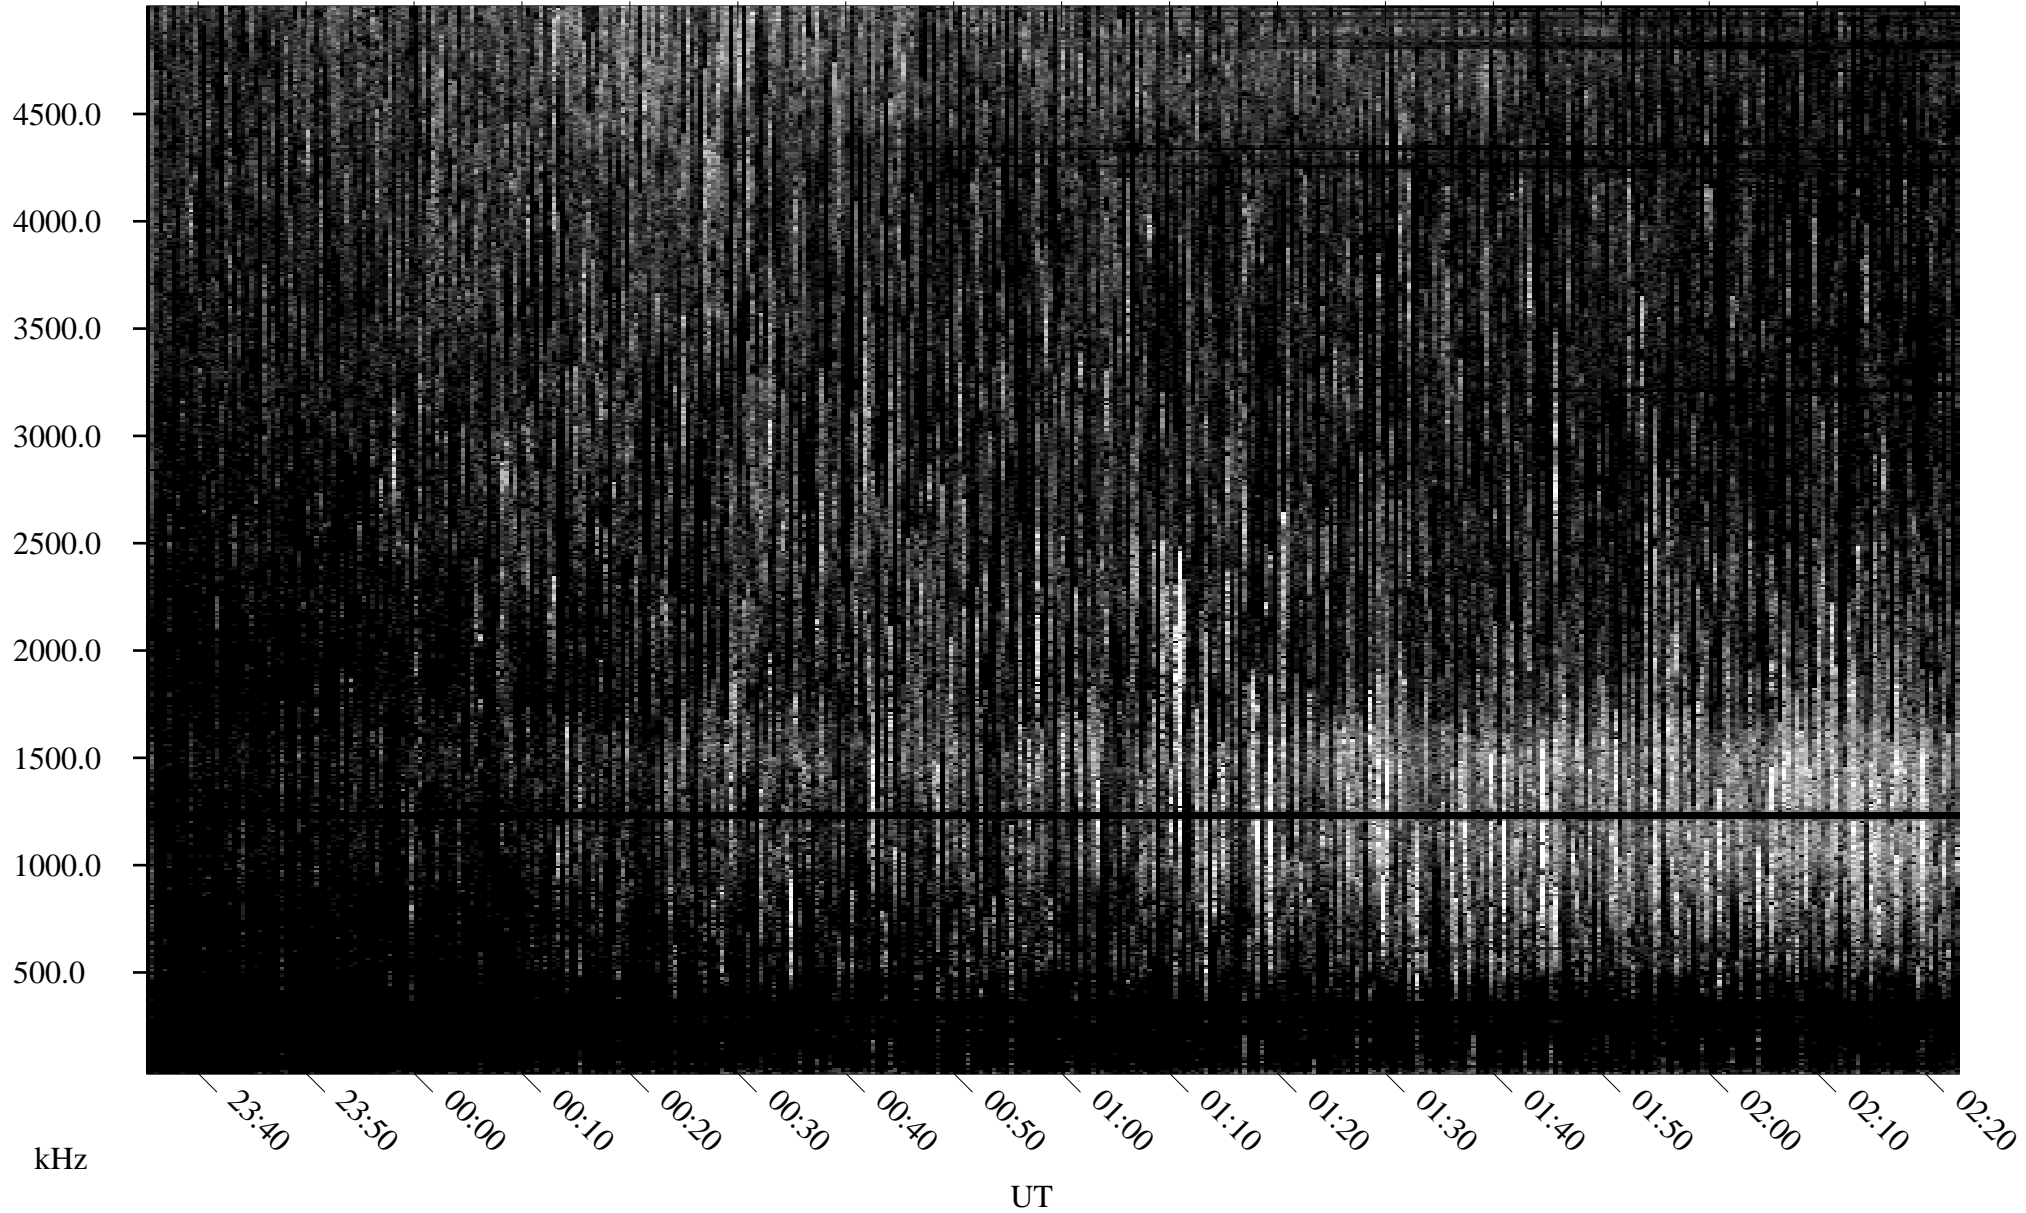

06/08/1996 Churchill, Manitoba

Linear Scale Black = 161 White = 15

ch96160l.r02m max_12

Page 1

06/09/1996 Churchill, Manitoba

Linear Scale Black = 161 White = 15

ch96160l.r02m max_12

Page 2

06/09/1996 Churchill, Manitoba

Linear Scale Black = 161 White = 15

ch96160l.r02m max_12

Page 3

06/09/1996 Churchill, Manitoba

Linear Scale Black = 161 White = 15

ch96160l.r02m max_12

Page 4

06/09/1996 Churchill, Manitoba

Linear Scale Black = 161 White = 15

ch96160l.r02m max_12

Page 5

06/09/1996 Churchill, Manitoba

Linear Scale Black = 161 White = 15

ch96160l.r02m max_12