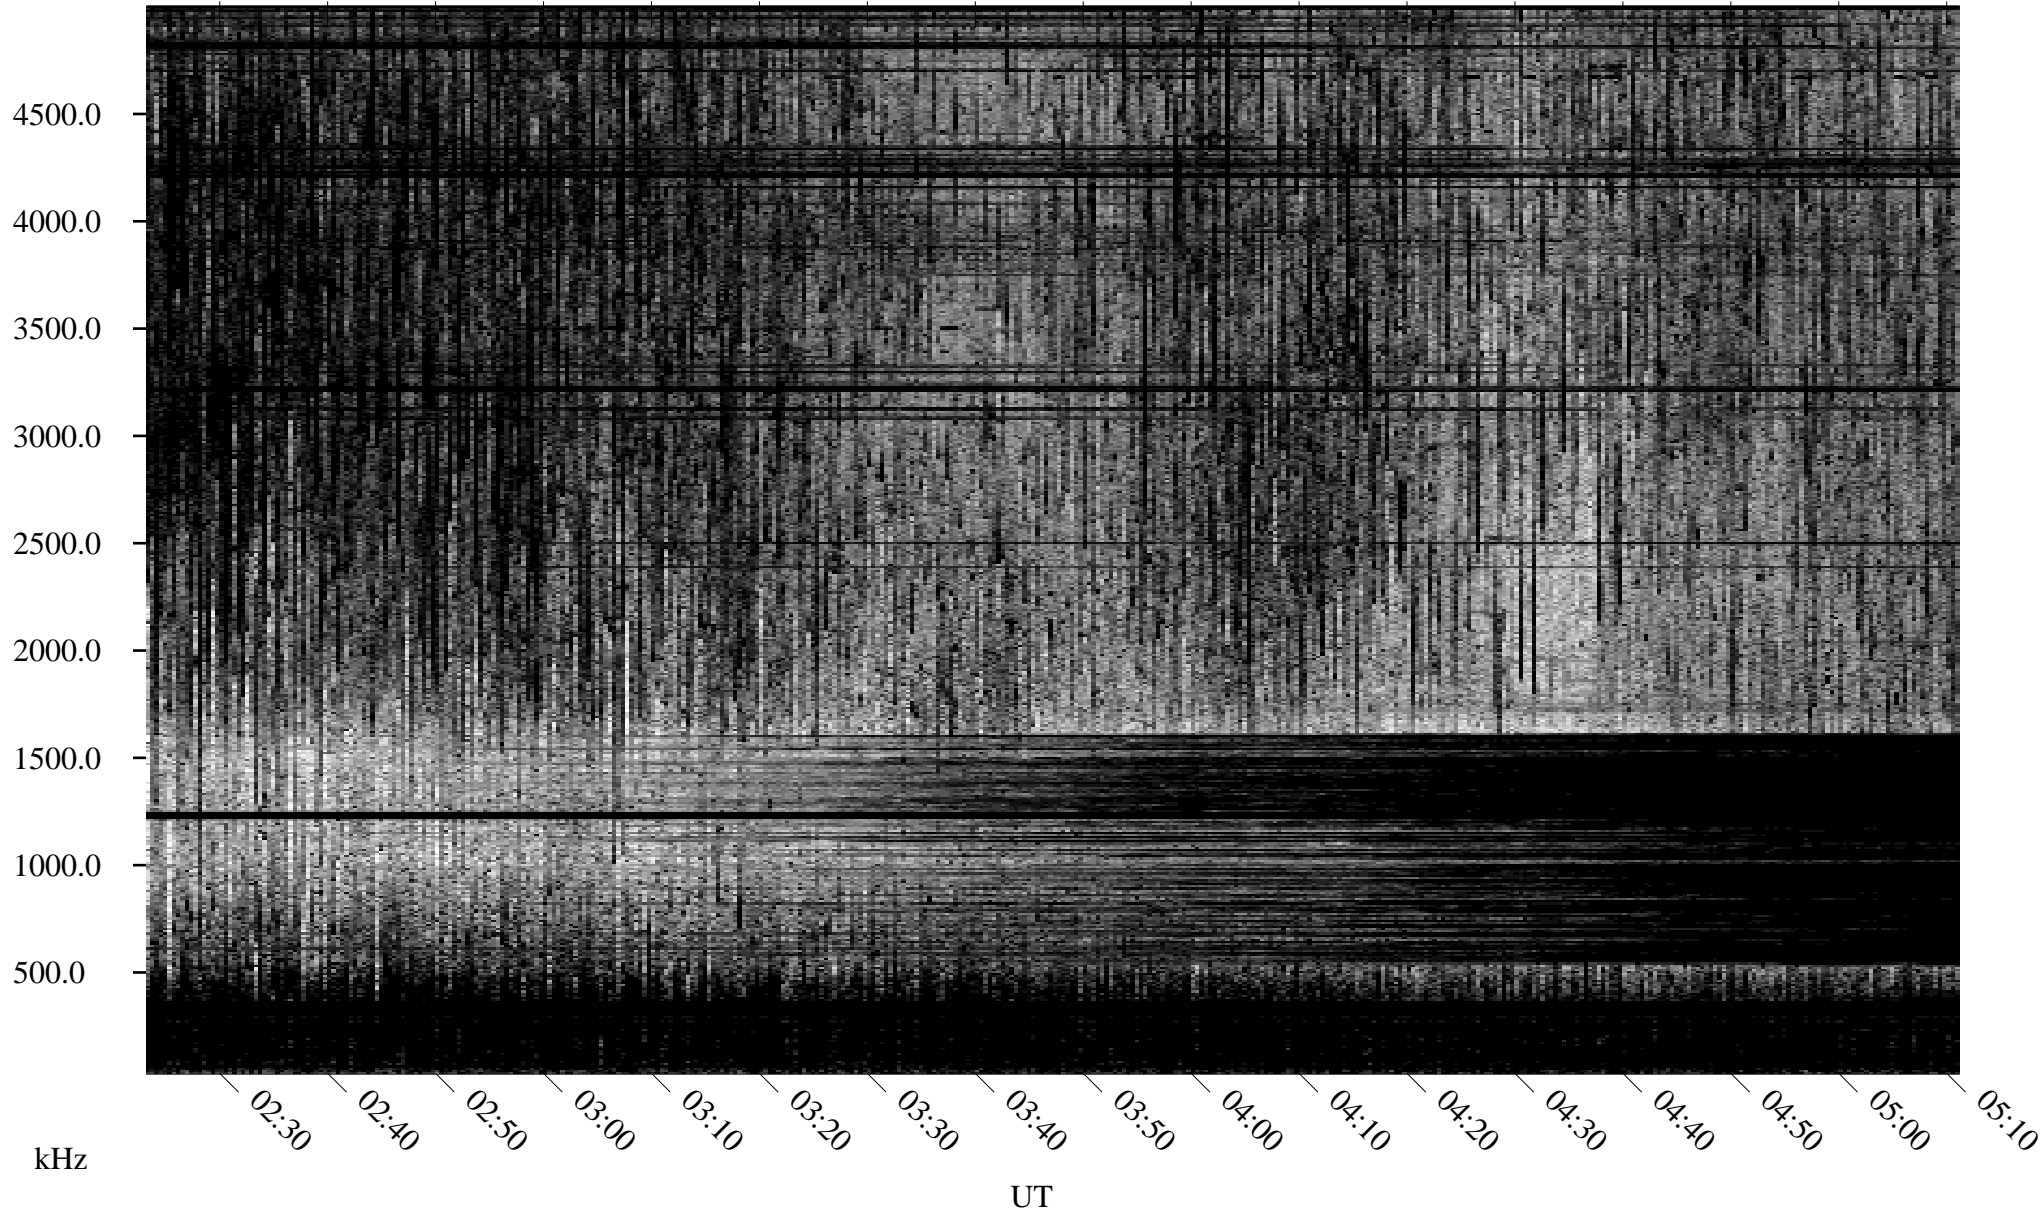

06/08/1996 Churchill, Manitoba

Linear Scale Black = 161 White = 15

ch96160l.r02m max_12

Page 1

06/09/1996 Churchill, Manitoba

Linear Scale Black = 161 White = 15

ch96160l.r02m max_12

Page 2

06/09/1996 Churchill, Manitoba

Linear Scale Black = 161 White = 15

ch96160l.r02m max_12

Page 3

06/09/1996 Churchill, Manitoba

Linear Scale Black = 161 White = 15

ch96160l.r02m max_12

Page 4

06/09/1996 Churchill, Manitoba

Linear Scale Black = 161 White = 15

ch96160l.r02m max_12

Page 5

06/09/1996 Churchill, Manitoba

Linear Scale Black = 161 White = 15

ch96160l.r02m max_12