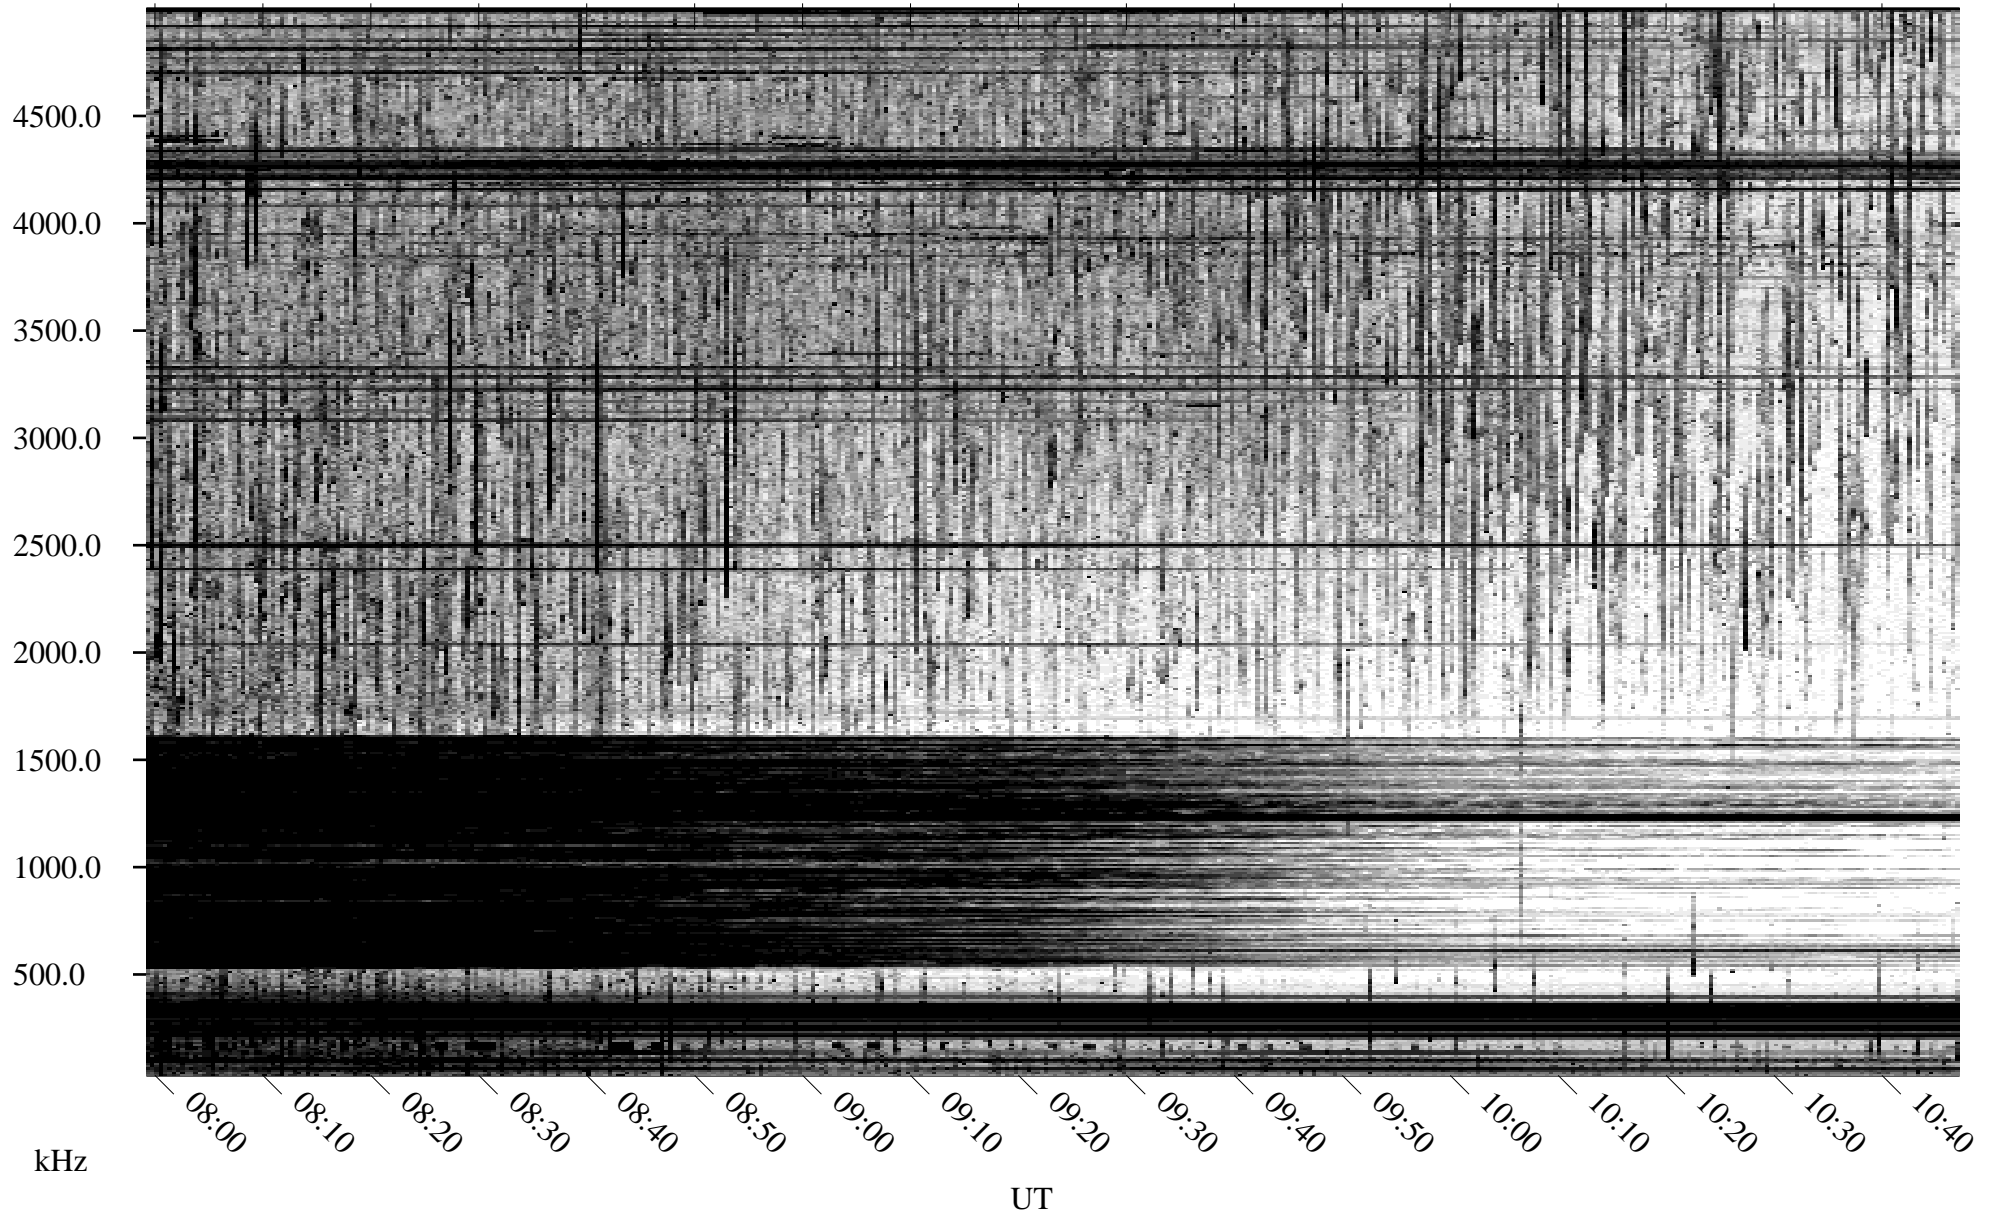

06/08/1996 Churchill, Manitoba

Linear Scale Black = 161 White = 15

ch96160l.r02m max_12

Page 1

06/09/1996 Churchill, Manitoba

Linear Scale Black = 161 White = 15

ch96160l.r02m max_12

Page 2

06/09/1996 Churchill, Manitoba

Linear Scale Black = 161 White = 15

ch96160l.r02m max_12

Page 3

06/09/1996 Churchill, Manitoba

Linear Scale Black = 161 White = 15

ch96160l.r02m max_12

Page 4

06/09/1996 Churchill, Manitoba

Linear Scale Black = 161 White = 15

ch96160l.r02m max_12

Page 5

06/09/1996 Churchill, Manitoba

Linear Scale Black = 161 White = 15

ch96160l.r02m max_12