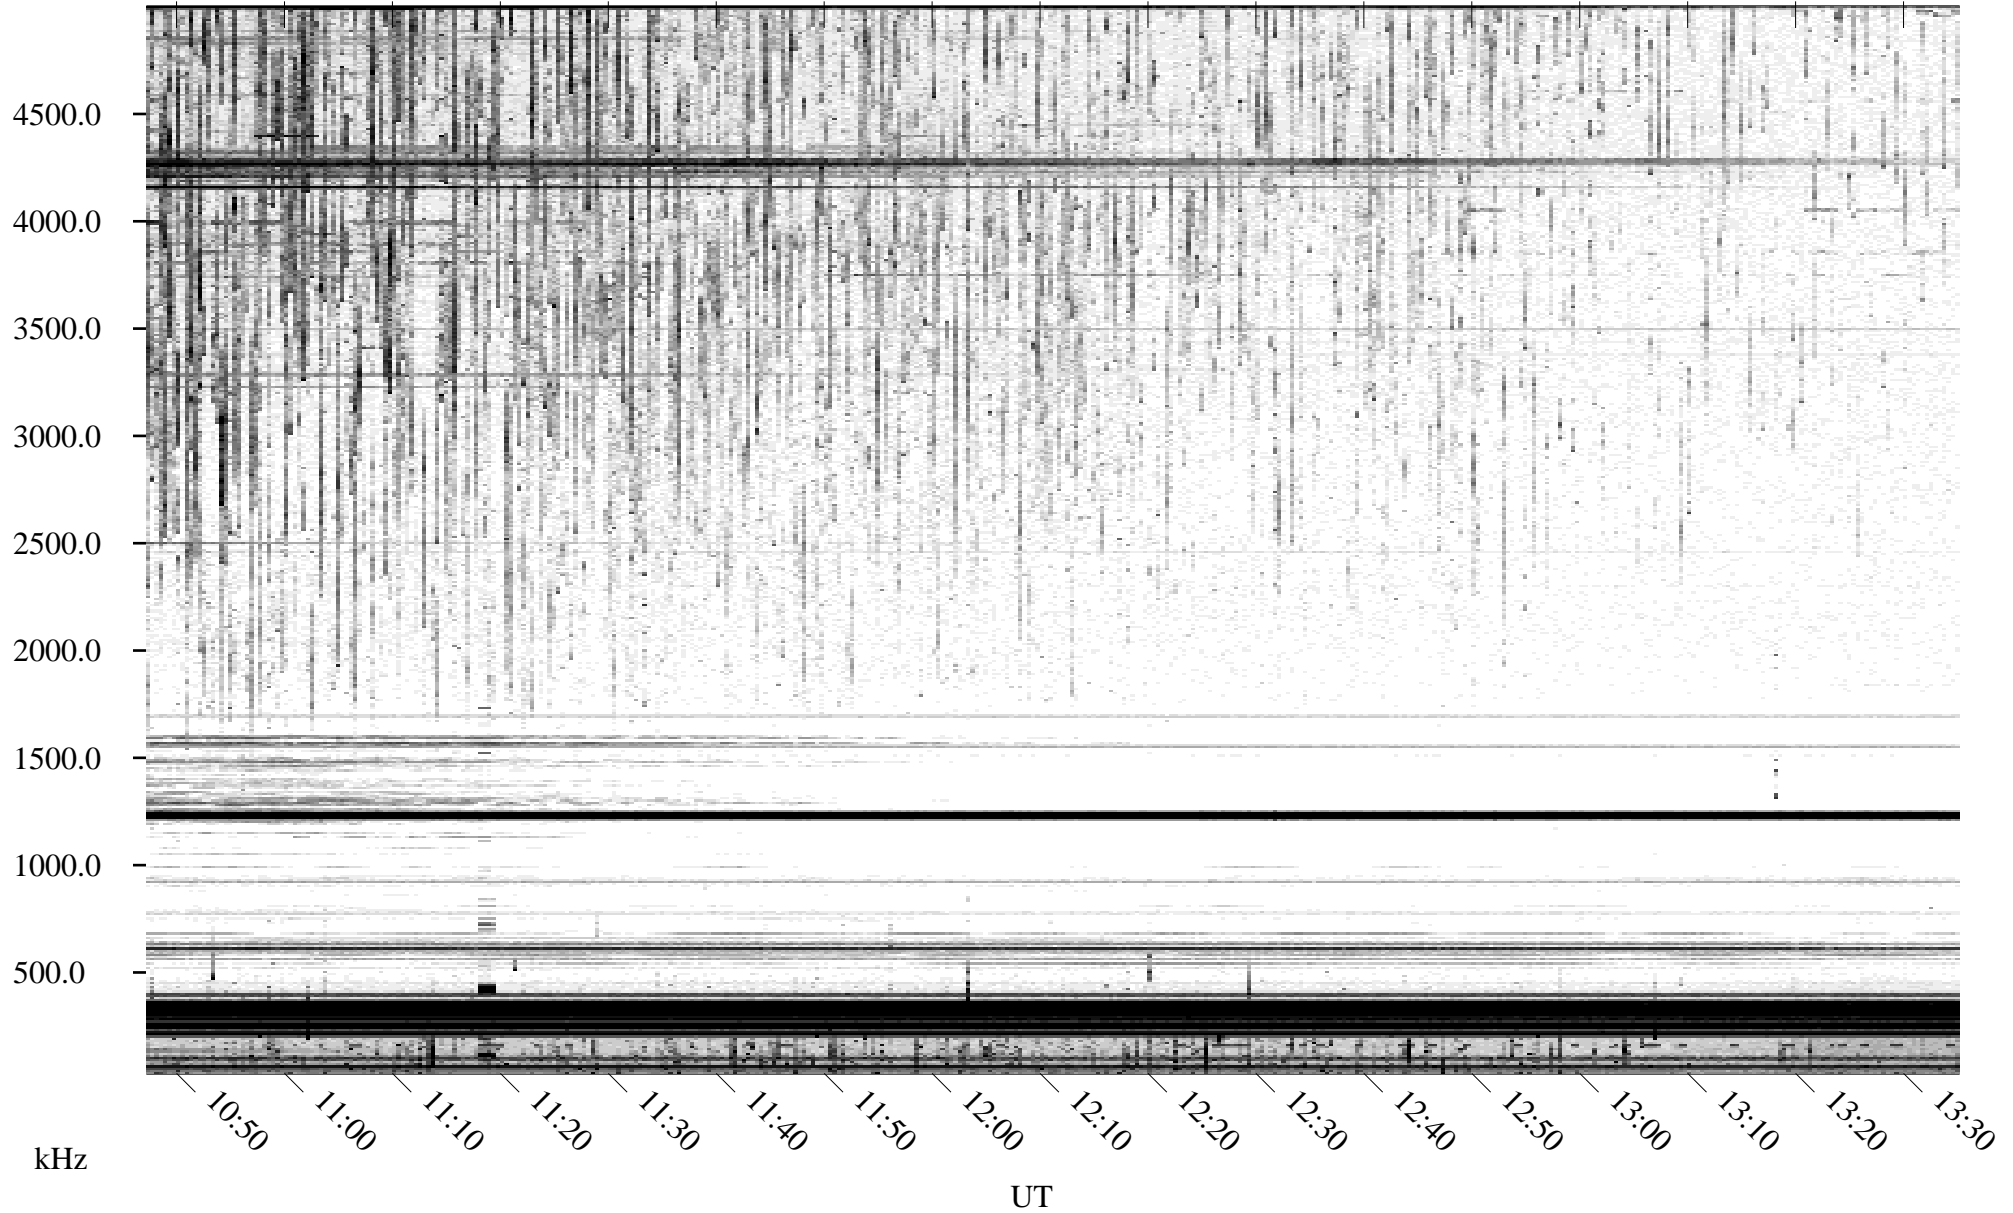

06/08/1996 Churchill, Manitoba

Linear Scale Black = 161 White = 15

ch96160l.r02m max_12

Page 1

06/09/1996 Churchill, Manitoba

Linear Scale Black = 161 White = 15

ch96160l.r02m max_12

Page 2

06/09/1996 Churchill, Manitoba

Linear Scale Black = 161 White = 15

ch96160l.r02m max_12

Page 3

06/09/1996 Churchill, Manitoba

Linear Scale Black = 161 White = 15

ch96160l.r02m max_12

Page 4

06/09/1996 Churchill, Manitoba

Linear Scale Black = 161 White = 15

ch96160l.r02m max_12

Page 5

06/09/1996 Churchill, Manitoba

Linear Scale Black = 161 White = 15

ch96160l.r02m max_12