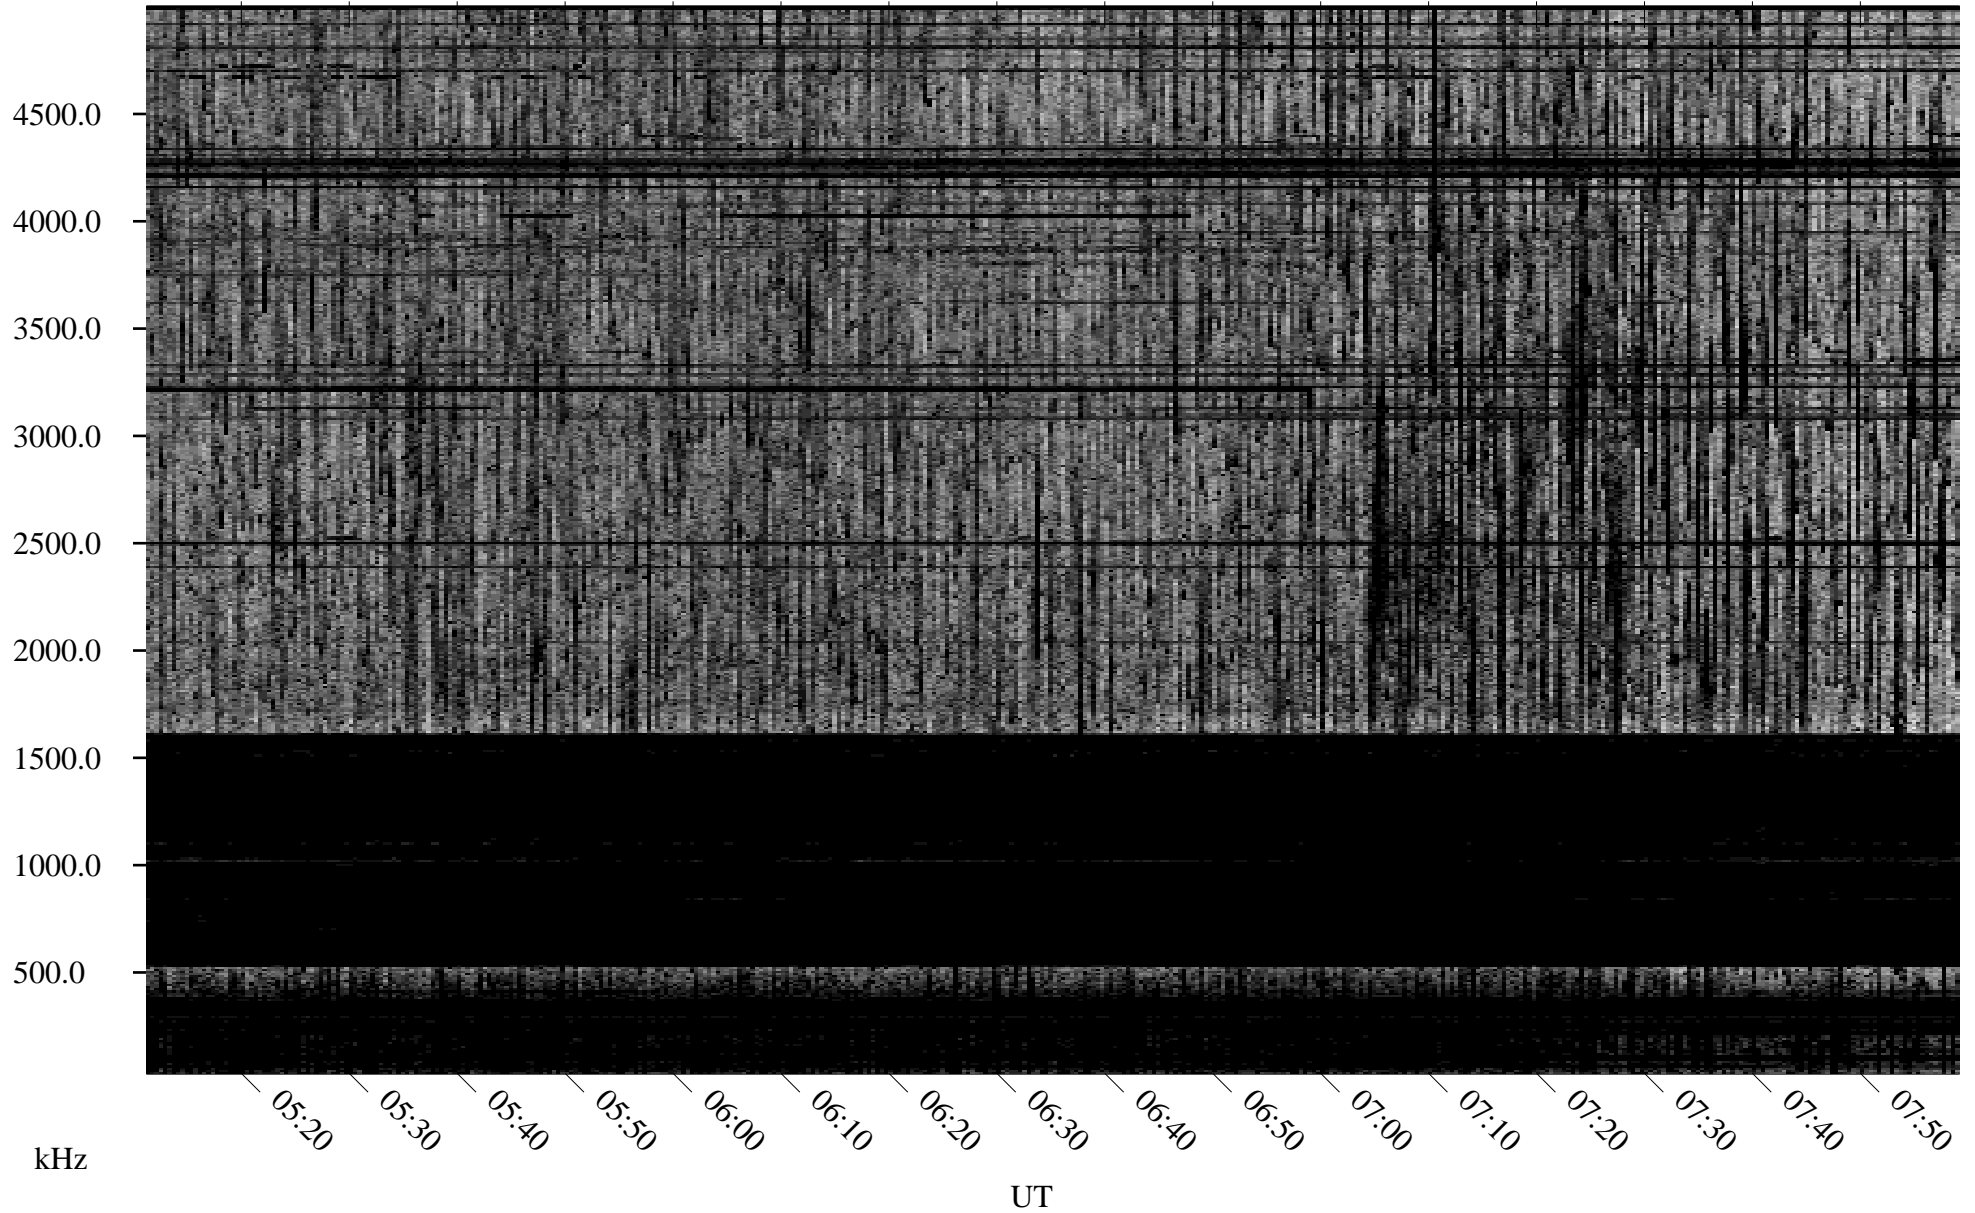

06/08/1996 Churchill, Manitoba

Linear Scale Black = 161 White = 15

ch96160l.r02m max_12

Page 1

06/09/1996 Churchill, Manitoba

Linear Scale Black = 161 White = 15

ch96160l.r02m max_12

Page 2

06/09/1996 Churchill, Manitoba

Linear Scale Black = 161 White = 15

ch96160l.r02m max_12

Page 3

06/09/1996 Churchill, Manitoba

Linear Scale Black = 161 White = 15

ch96160l.r02m max_12

Page 4

06/09/1996 Churchill, Manitoba

Linear Scale Black = 161 White = 15

ch96160l.r02m max_12

Page 5

06/09/1996 Churchill, Manitoba

Linear Scale Black = 161 White = 15

ch96160l.r02m max_12