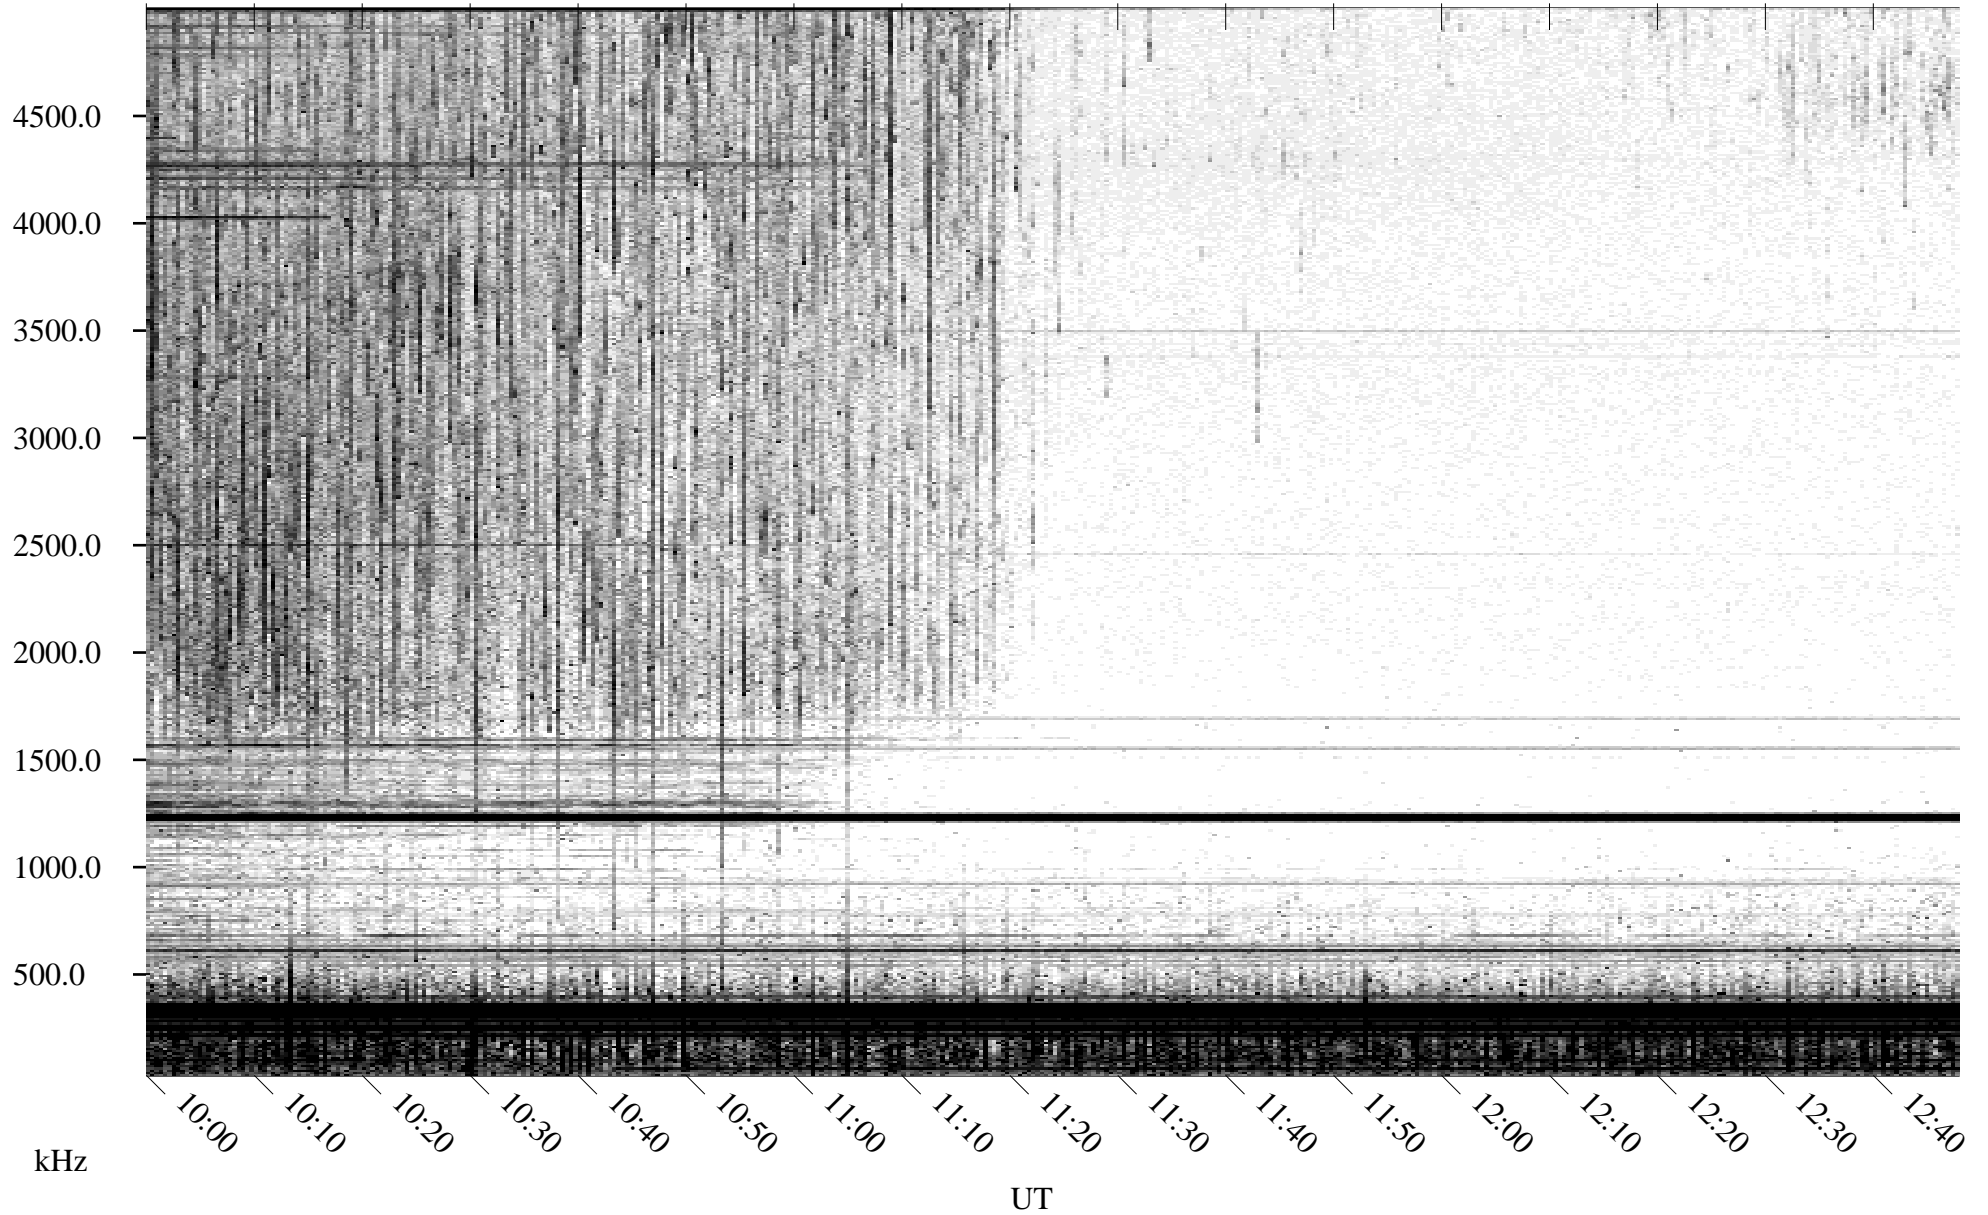

06/09/1996 Churchill, Manitoba

Linear Scale Black = 161 White = 15

ch961611.r00m max_12

Page 1

06/09/1996 Churchill, Manitoba

Linear Scale Black = 161 White = 15

ch96161l.r00m max_12

Page 2

06/10/1996 Churchill, Manitoba

Linear Scale Black = 161 White = 15

ch961611.r00m max_12

Page 3

06/10/1996 Churchill, Manitoba

Linear Scale Black = 161 White = 15

ch961611.r00m max_12

Page 4

06/10/1996 Churchill, Manitoba

Linear Scale Black = 161 White = 15

ch961611.r00m max_12

Page 5

06/10/1996 Churchill, Manitoba

Linear Scale Black = 161 White = 15

ch961611.r00m max_12

Page 6

06/10/1996 Churchill, Manitoba

Linear Scale Black = 161 White = 15

ch961611.r00m max_12

Page 7

06/10/1996 Churchill, Manitoba

Linear Scale Black = 161 White = 15

ch961611.r00m max_12

Page 8