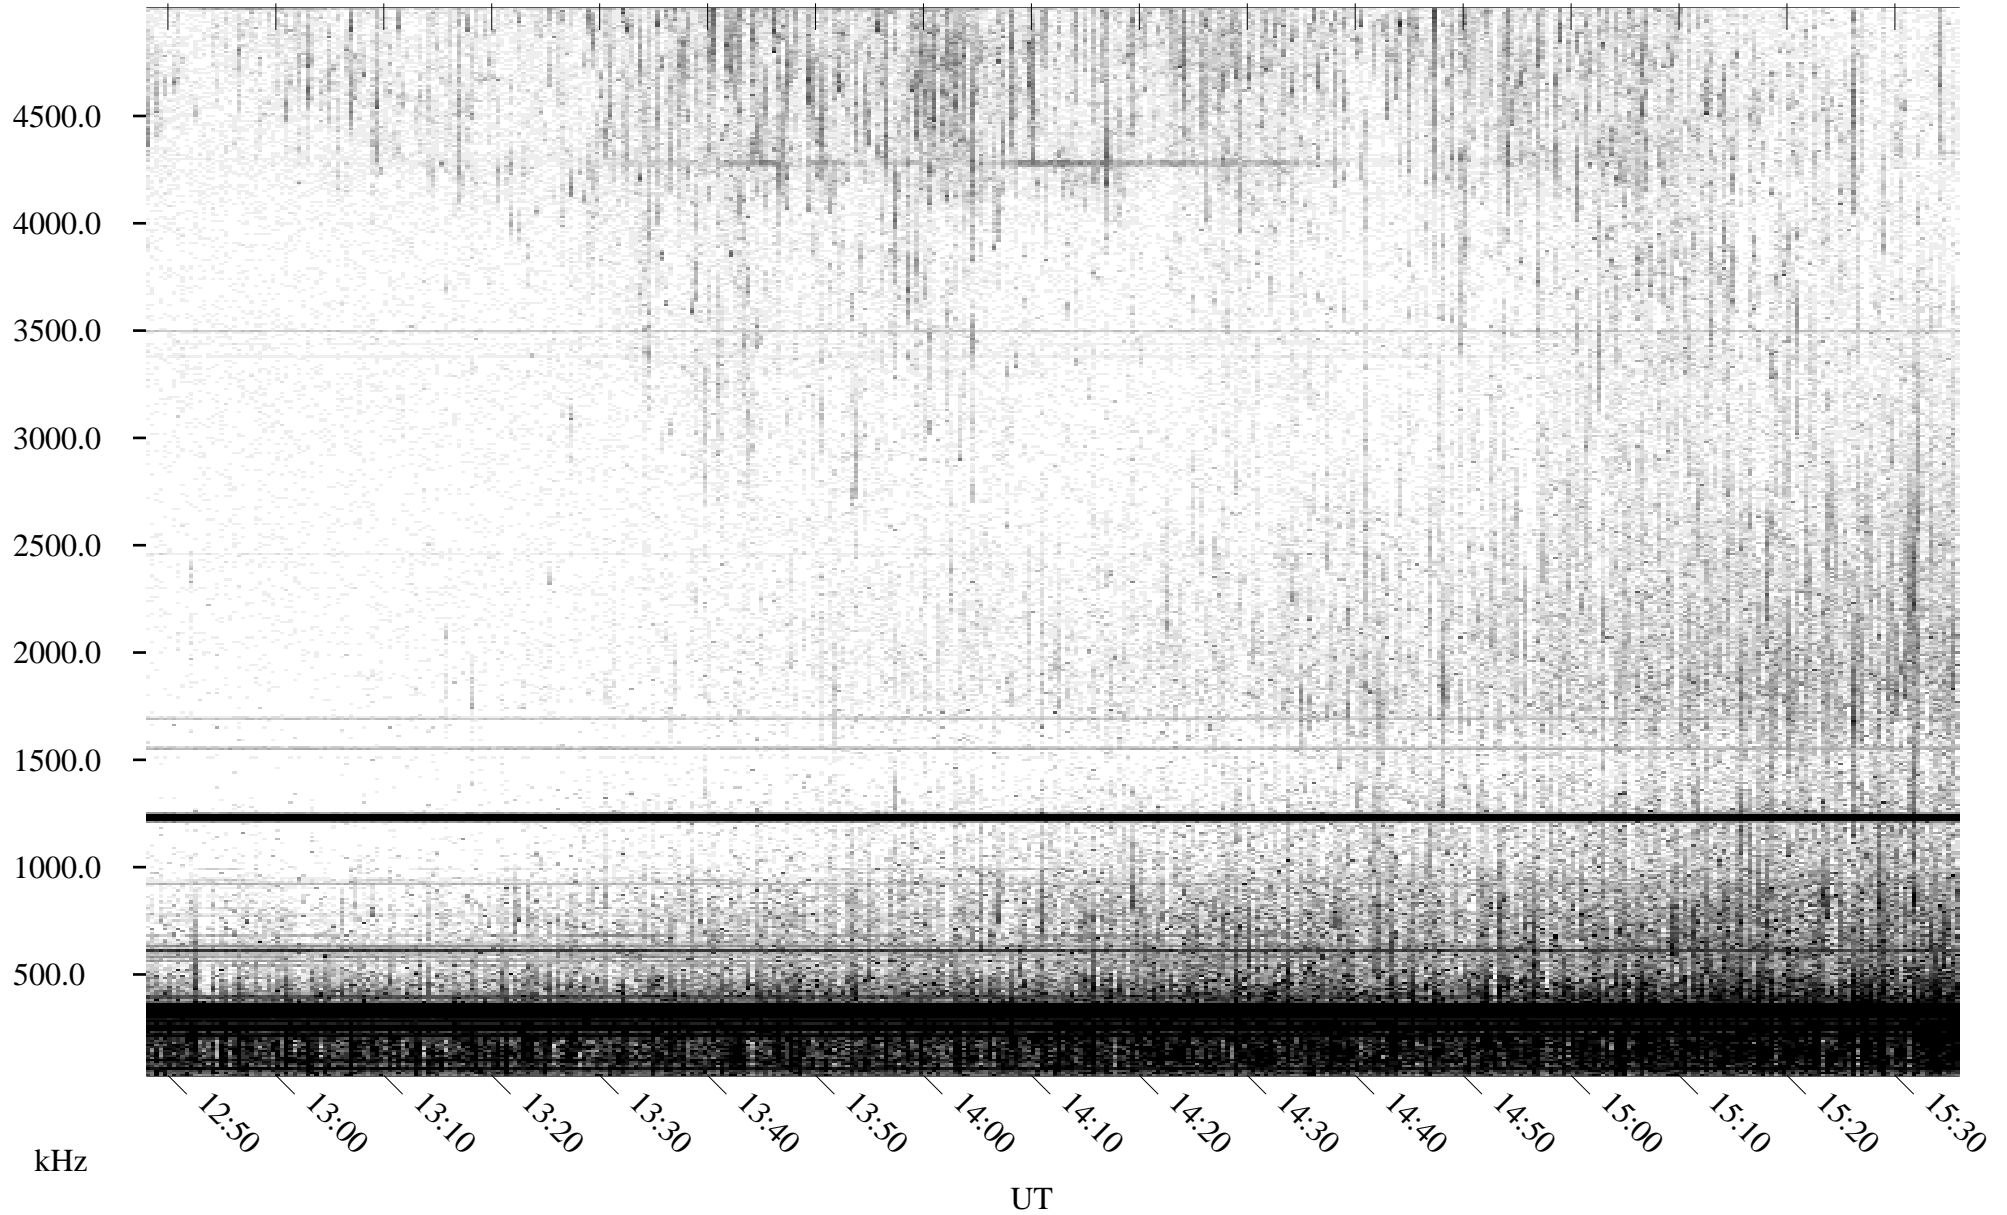

06/09/1996 Churchill, Manitoba

Linear Scale Black = 161 White = 15

ch961611.r00m max_12

Page 1

06/09/1996 Churchill, Manitoba

Linear Scale Black = 161 White = 15

ch96161l.r00m max_12

Page 2

06/10/1996 Churchill, Manitoba

Linear Scale Black = 161 White = 15

ch961611.r00m max_12

Page 3

06/10/1996 Churchill, Manitoba

Linear Scale Black = 161 White = 15

ch961611.r00m max_12

Page 4

06/10/1996 Churchill, Manitoba

Linear Scale Black = 161 White = 15

ch961611.r00m max_12

Page 5

06/10/1996 Churchill, Manitoba

Linear Scale Black = 161 White = 15

ch961611.r00m max_12

Page 6

06/10/1996 Churchill, Manitoba

Linear Scale Black = 161 White = 15

ch961611.r00m max_12

Page 7

06/10/1996 Churchill, Manitoba

Linear Scale Black = 161 White = 15

ch961611.r00m max_12

Page 8