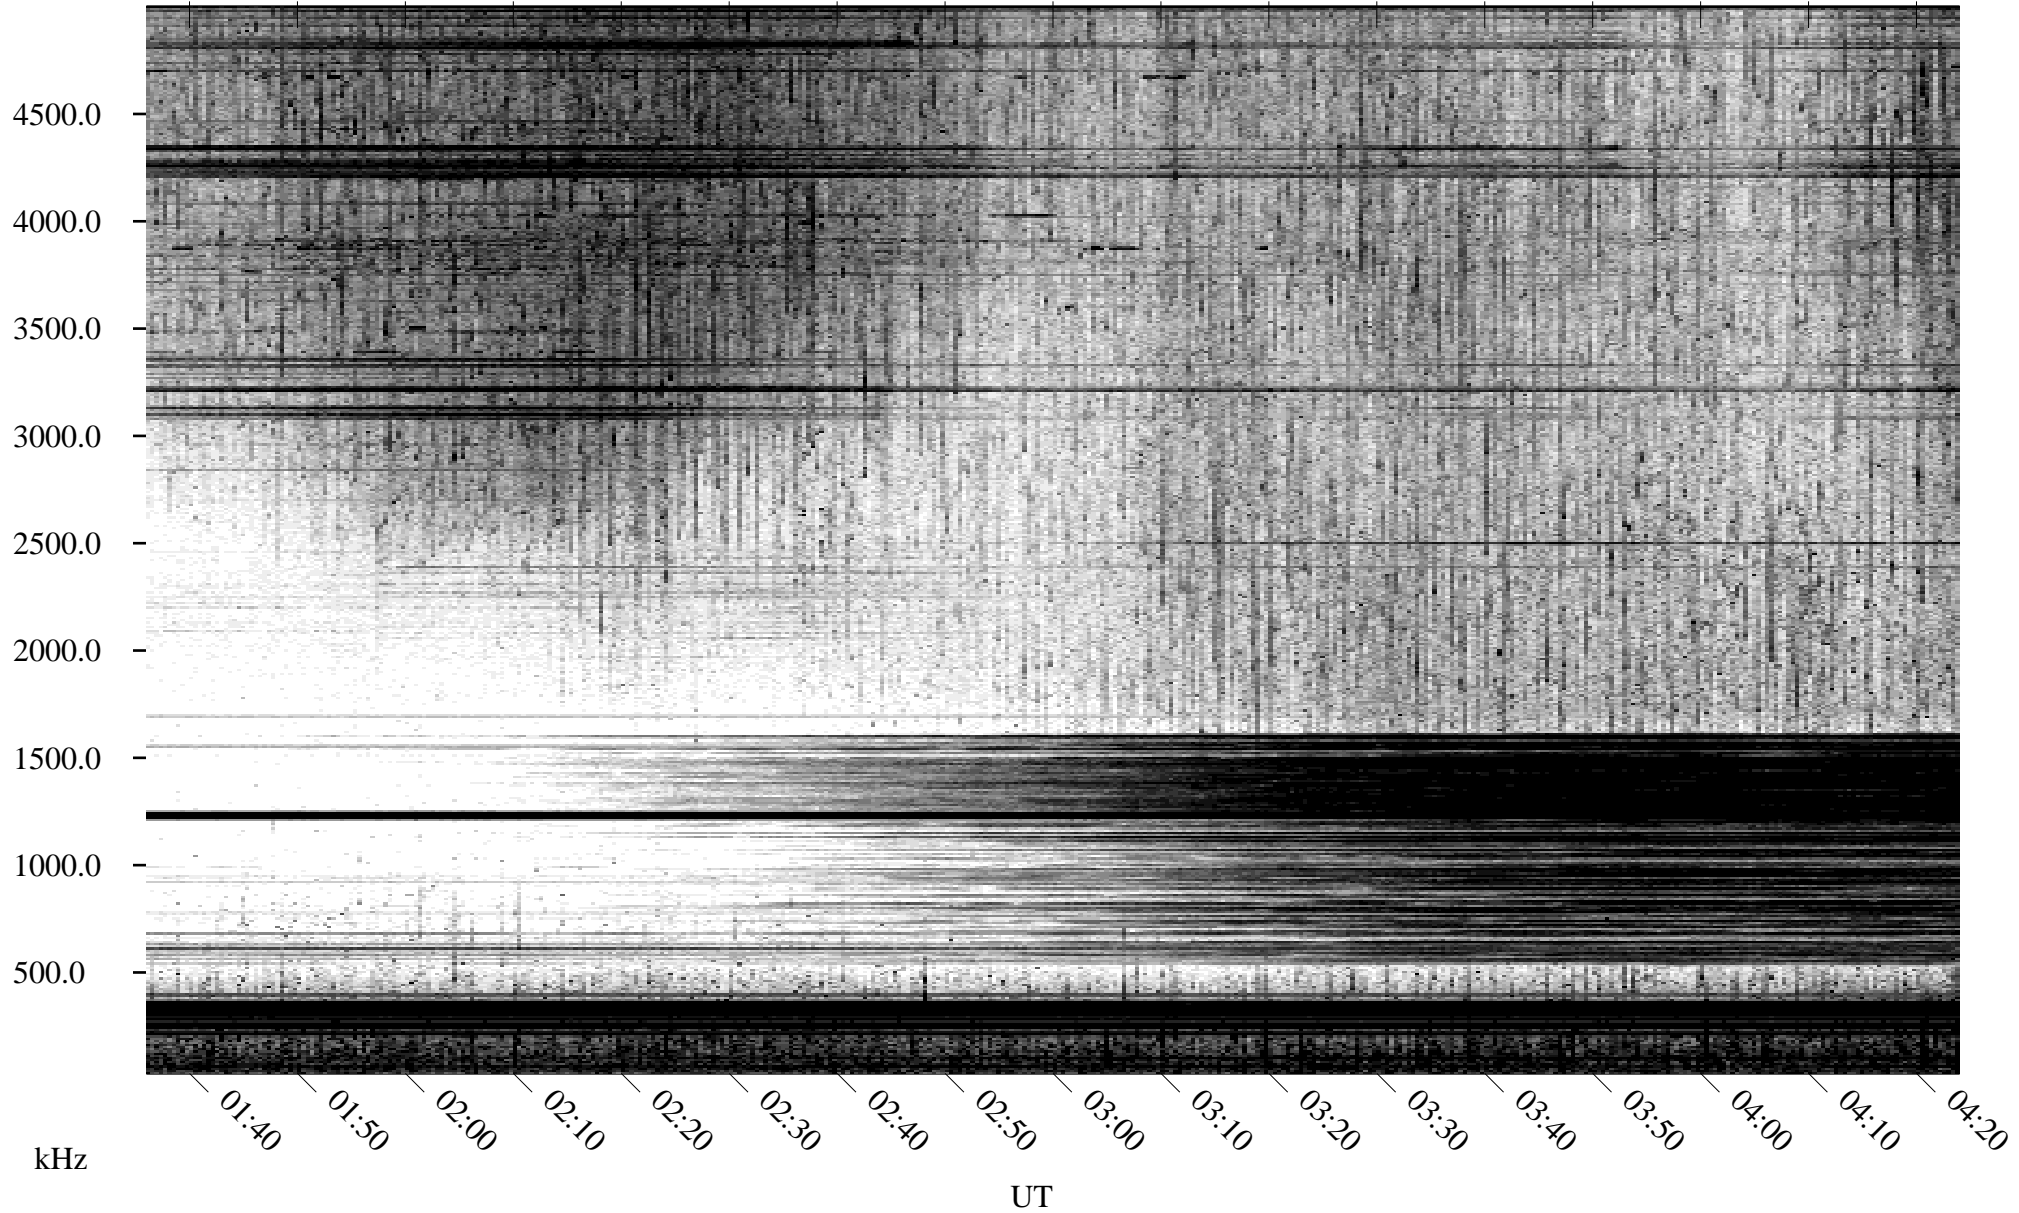

06/09/1996 Churchill, Manitoba

Linear Scale Black = 161 White = 15

ch961611.r00m max_12

Page 1

06/09/1996 Churchill, Manitoba

Linear Scale Black = 161 White = 15

ch96161l.r00m max_12

Page 2

06/10/1996 Churchill, Manitoba

Linear Scale Black = 161 White = 15

ch961611.r00m max_12

Page 3

06/10/1996 Churchill, Manitoba

Linear Scale Black = 161 White = 15

ch961611.r00m max_12

Page 4

06/10/1996 Churchill, Manitoba

Linear Scale Black = 161 White = 15

ch961611.r00m max_12

Page 5

06/10/1996 Churchill, Manitoba

Linear Scale Black = 161 White = 15

ch961611.r00m max_12

Page 6

06/10/1996 Churchill, Manitoba

Linear Scale Black = 161 White = 15

ch961611.r00m max_12

Page 7

06/10/1996 Churchill, Manitoba

Linear Scale Black = 161 White = 15

ch961611.r00m max_12

Page 8