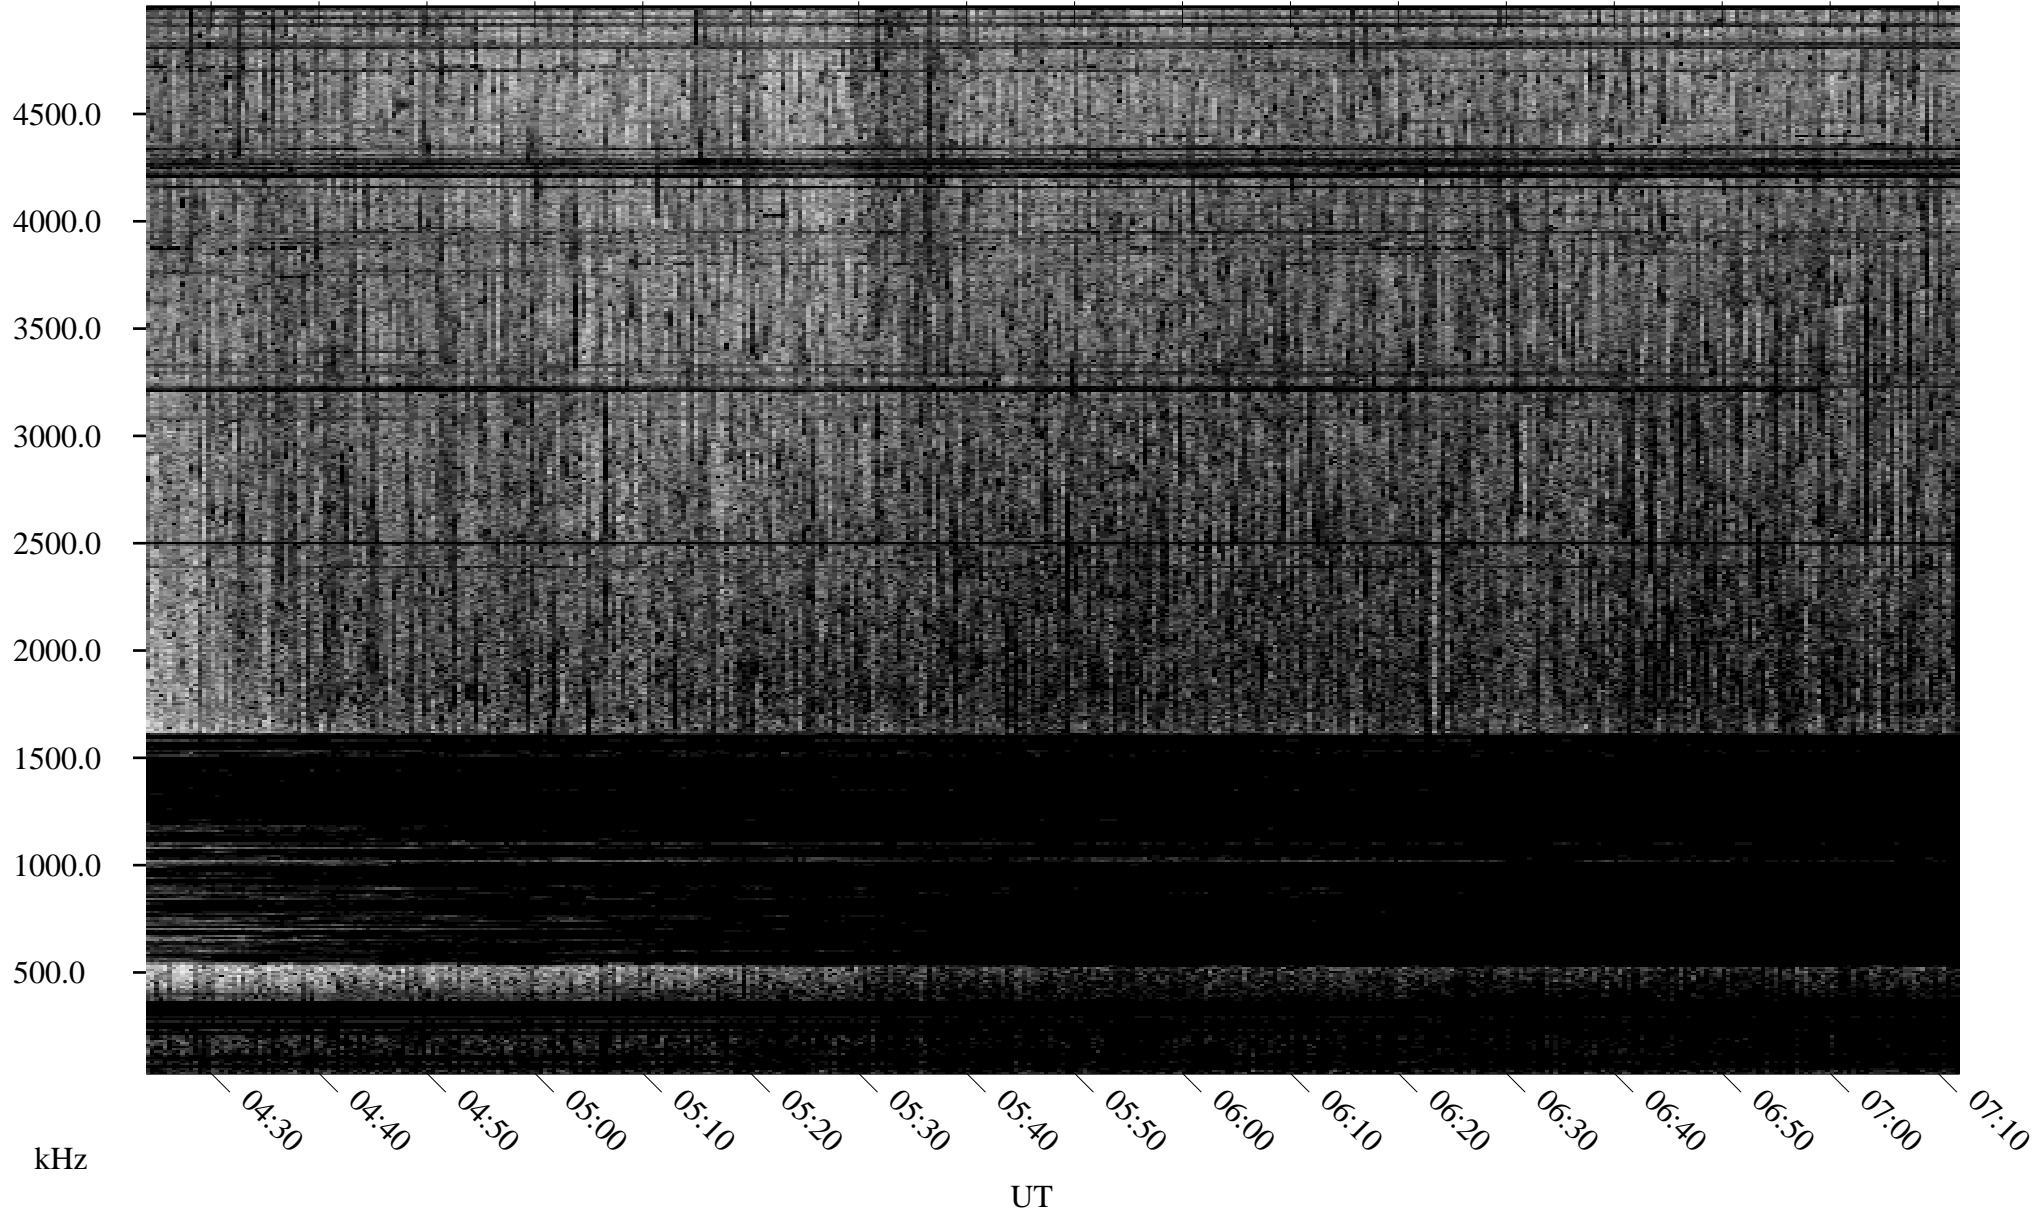

06/09/1996 Churchill, Manitoba

Linear Scale Black = 161 White = 15

ch961611.r00m max_12

Page 1

06/09/1996 Churchill, Manitoba

Linear Scale Black = 161 White = 15

ch96161l.r00m max_12

Page 2

06/10/1996 Churchill, Manitoba

Linear Scale Black = 161 White = 15

ch961611.r00m max_12

Page 3

06/10/1996 Churchill, Manitoba

Linear Scale Black = 161 White = 15

ch961611.r00m max_12

Page 4

06/10/1996 Churchill, Manitoba

Linear Scale Black = 161 White = 15

ch961611.r00m max_12

Page 5

06/10/1996 Churchill, Manitoba

Linear Scale Black = 161 White = 15

ch961611.r00m max_12

Page 6

06/10/1996 Churchill, Manitoba

Linear Scale Black = 161 White = 15

ch961611.r00m max_12

Page 7

06/10/1996 Churchill, Manitoba

Linear Scale Black = 161 White = 15

ch961611.r00m max_12

Page 8