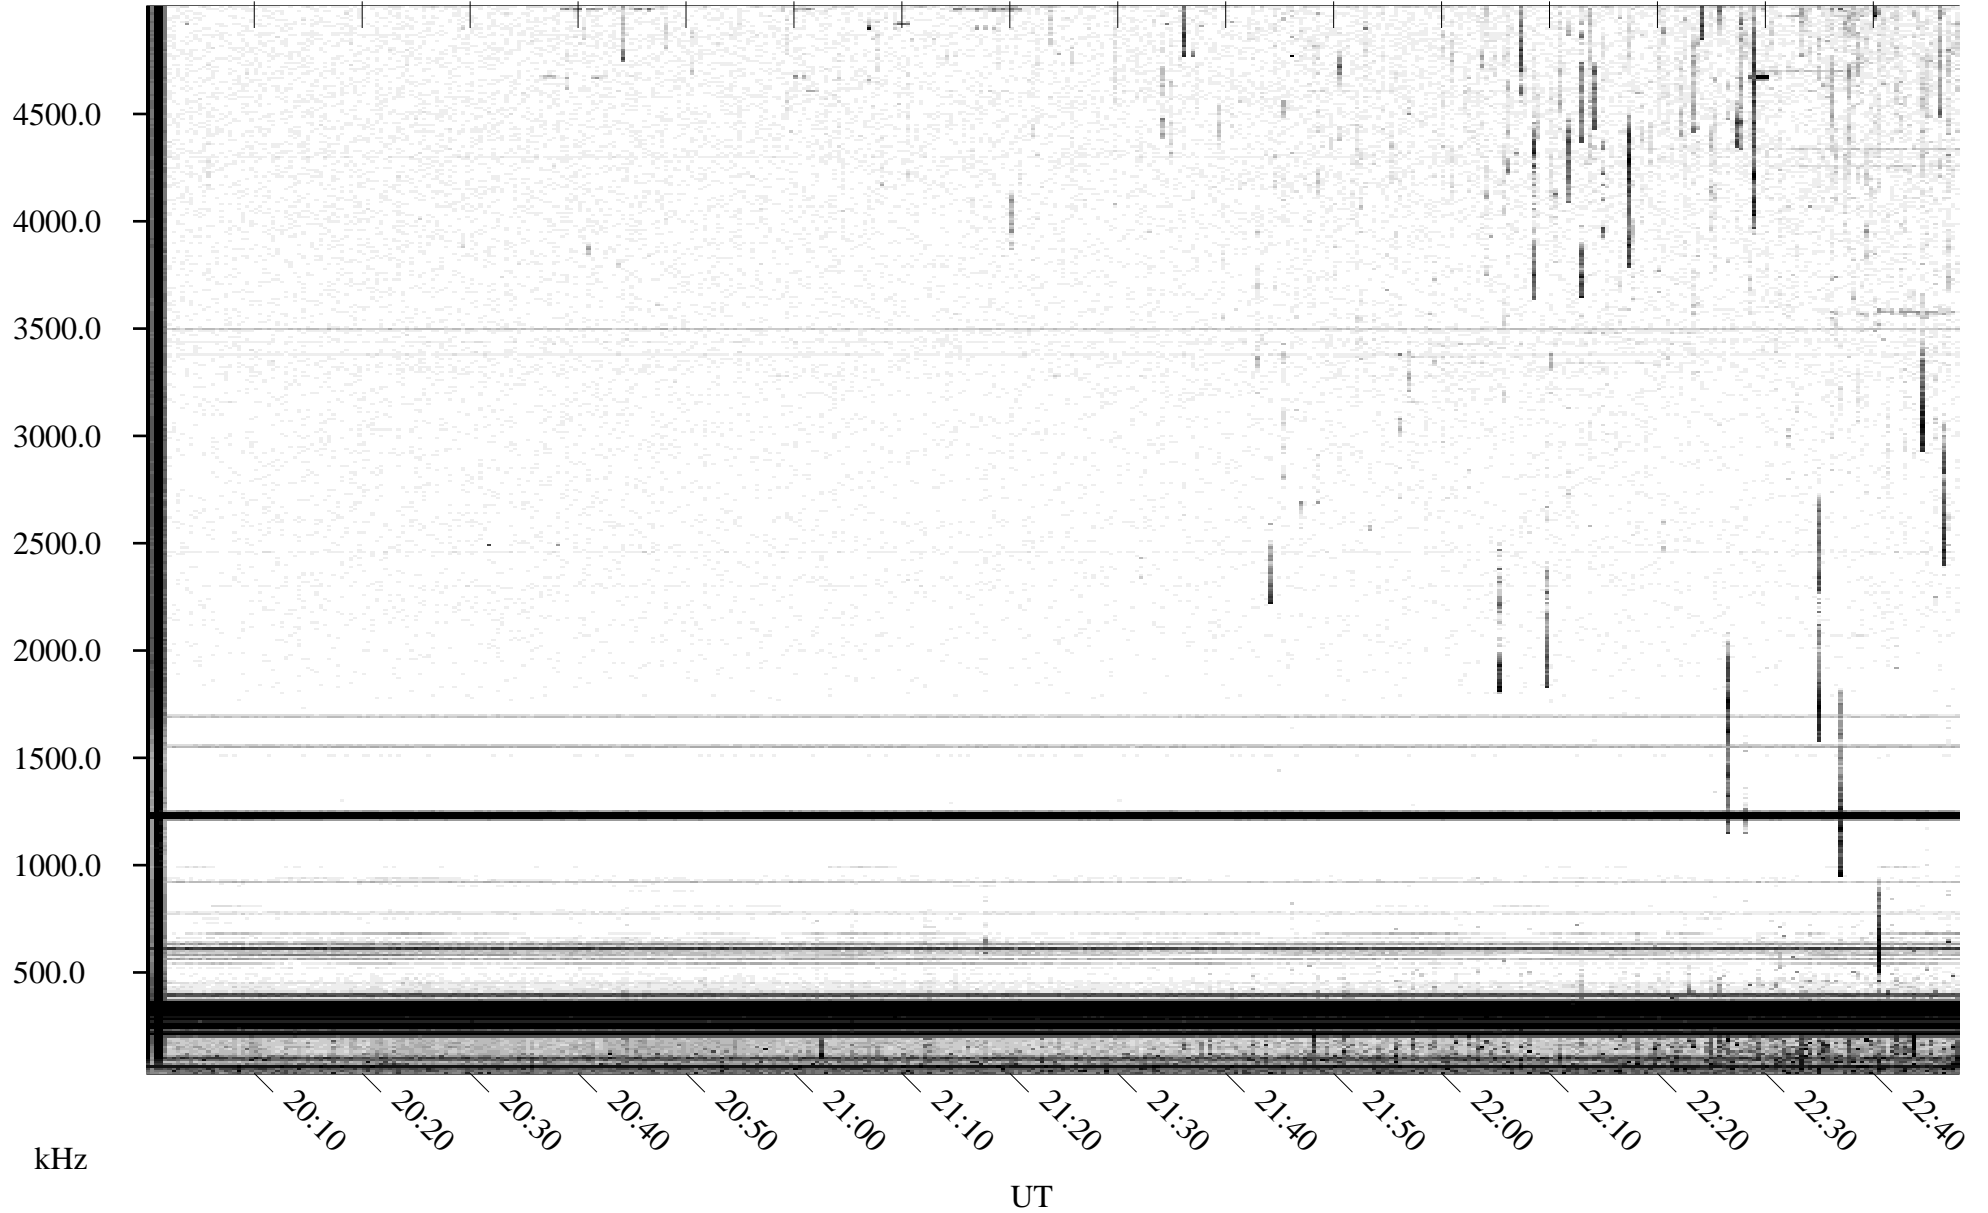

06/09/1996 Churchill, Manitoba

Linear Scale Black = 161 White = 15

ch961611.r00m max_12

Page 1

06/09/1996 Churchill, Manitoba

Linear Scale Black = 161 White = 15

ch96161l.r00m max_12

Page 2

06/10/1996 Churchill, Manitoba

Linear Scale Black = 161 White = 15

ch961611.r00m max_12

Page 3

06/10/1996 Churchill, Manitoba

Linear Scale Black = 161 White = 15

ch961611.r00m max_12

Page 4

06/10/1996 Churchill, Manitoba

Linear Scale Black = 161 White = 15

ch961611.r00m max_12

Page 5

06/10/1996 Churchill, Manitoba

Linear Scale Black = 161 White = 15

ch961611.r00m max_12

Page 6

06/10/1996 Churchill, Manitoba

Linear Scale Black = 161 White = 15

ch961611.r00m max_12

Page 7

06/10/1996 Churchill, Manitoba

Linear Scale Black = 161 White = 15

ch961611.r00m max_12

Page 8