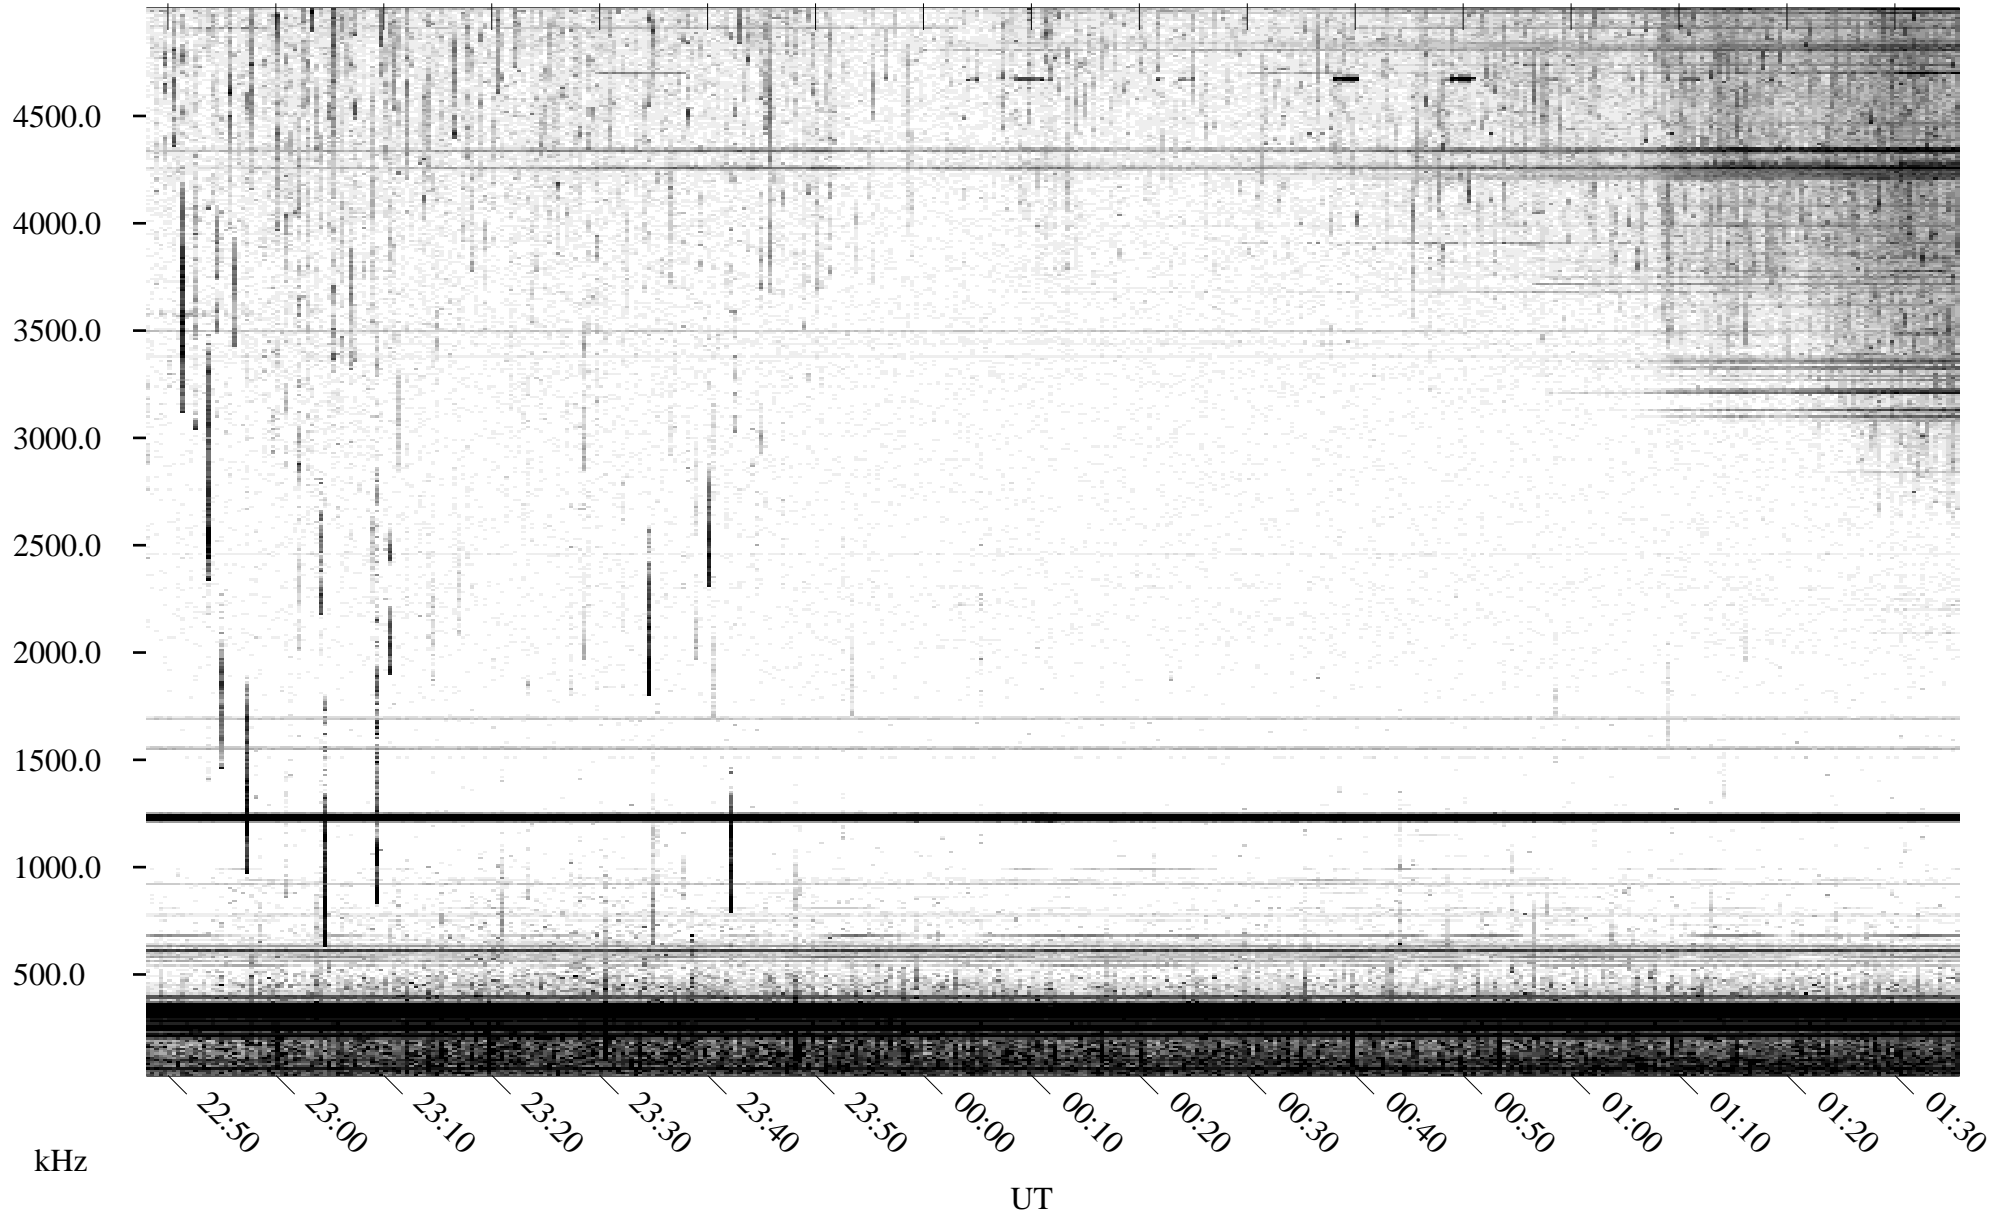

06/09/1996 Churchill, Manitoba

Linear Scale Black = 161 White = 15

ch961611.r00m max_12

Page 1

06/09/1996 Churchill, Manitoba

Linear Scale Black = 161 White = 15

ch96161l.r00m max_12

Page 2

06/10/1996 Churchill, Manitoba

Linear Scale Black = 161 White = 15

ch961611.r00m max_12

Page 3

06/10/1996 Churchill, Manitoba

Linear Scale Black = 161 White = 15

ch961611.r00m max_12

Page 4

06/10/1996 Churchill, Manitoba

Linear Scale Black = 161 White = 15

ch961611.r00m max_12

Page 5

06/10/1996 Churchill, Manitoba

Linear Scale Black = 161 White = 15

ch961611.r00m max_12

Page 6

06/10/1996 Churchill, Manitoba

Linear Scale Black = 161 White = 15

ch961611.r00m max_12

Page 7

06/10/1996 Churchill, Manitoba

Linear Scale Black = 161 White = 15

ch961611.r00m max_12

Page 8