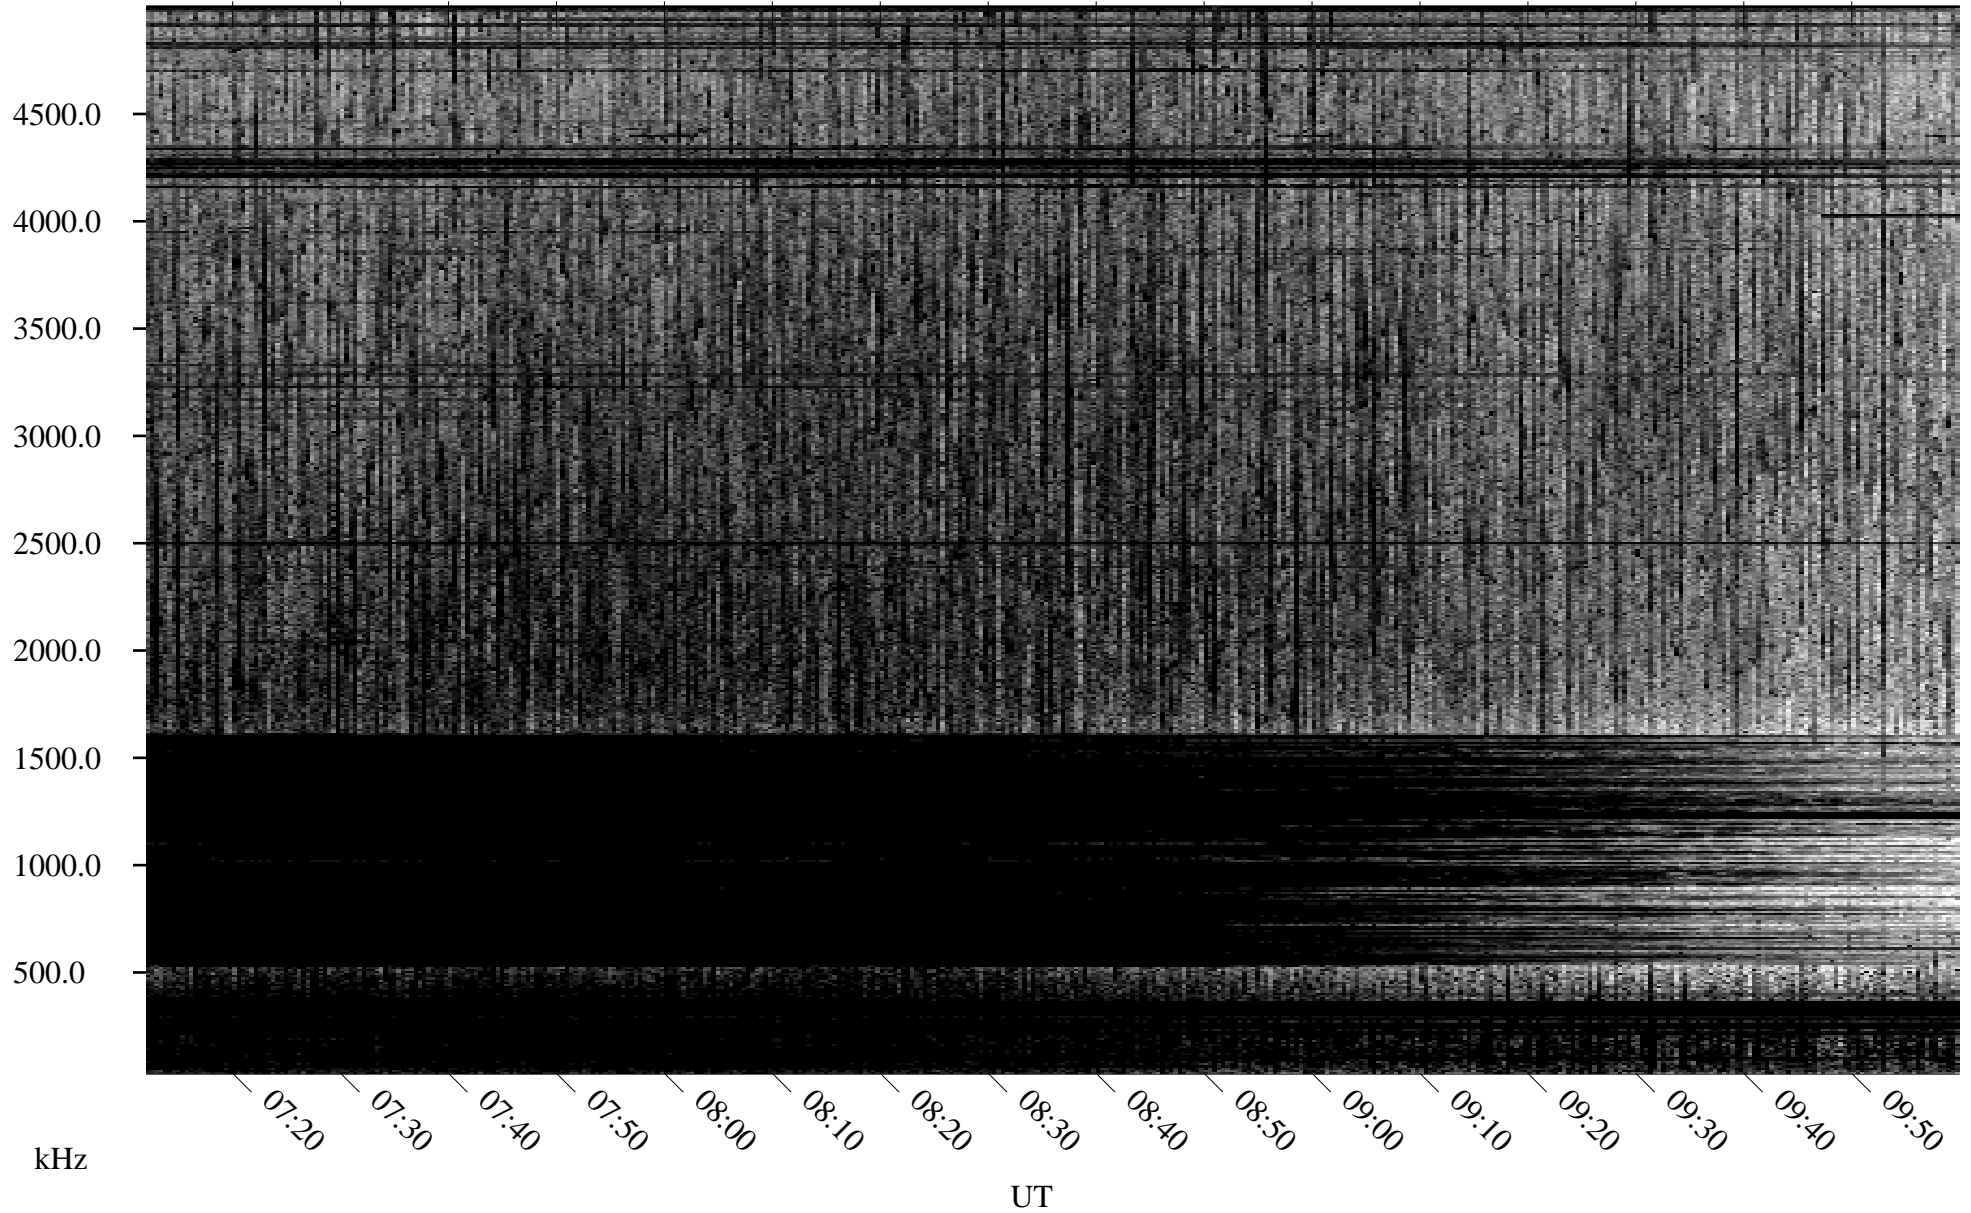

06/09/1996 Churchill, Manitoba

Linear Scale Black = 161 White = 15

ch961611.r00m max_12

Page 1

06/09/1996 Churchill, Manitoba

Linear Scale Black = 161 White = 15

ch96161l.r00m max_12

Page 2

06/10/1996 Churchill, Manitoba

Linear Scale Black = 161 White = 15

ch961611.r00m max_12

Page 3

06/10/1996 Churchill, Manitoba

Linear Scale Black = 161 White = 15

ch961611.r00m max_12

Page 4

06/10/1996 Churchill, Manitoba

Linear Scale Black = 161 White = 15

ch961611.r00m max_12

Page 5

06/10/1996 Churchill, Manitoba

Linear Scale Black = 161 White = 15

ch961611.r00m max_12

Page 6

06/10/1996 Churchill, Manitoba

Linear Scale Black = 161 White = 15

ch961611.r00m max_12

Page 7

06/10/1996 Churchill, Manitoba

Linear Scale Black = 161 White = 15

ch961611.r00m max_12

Page 8