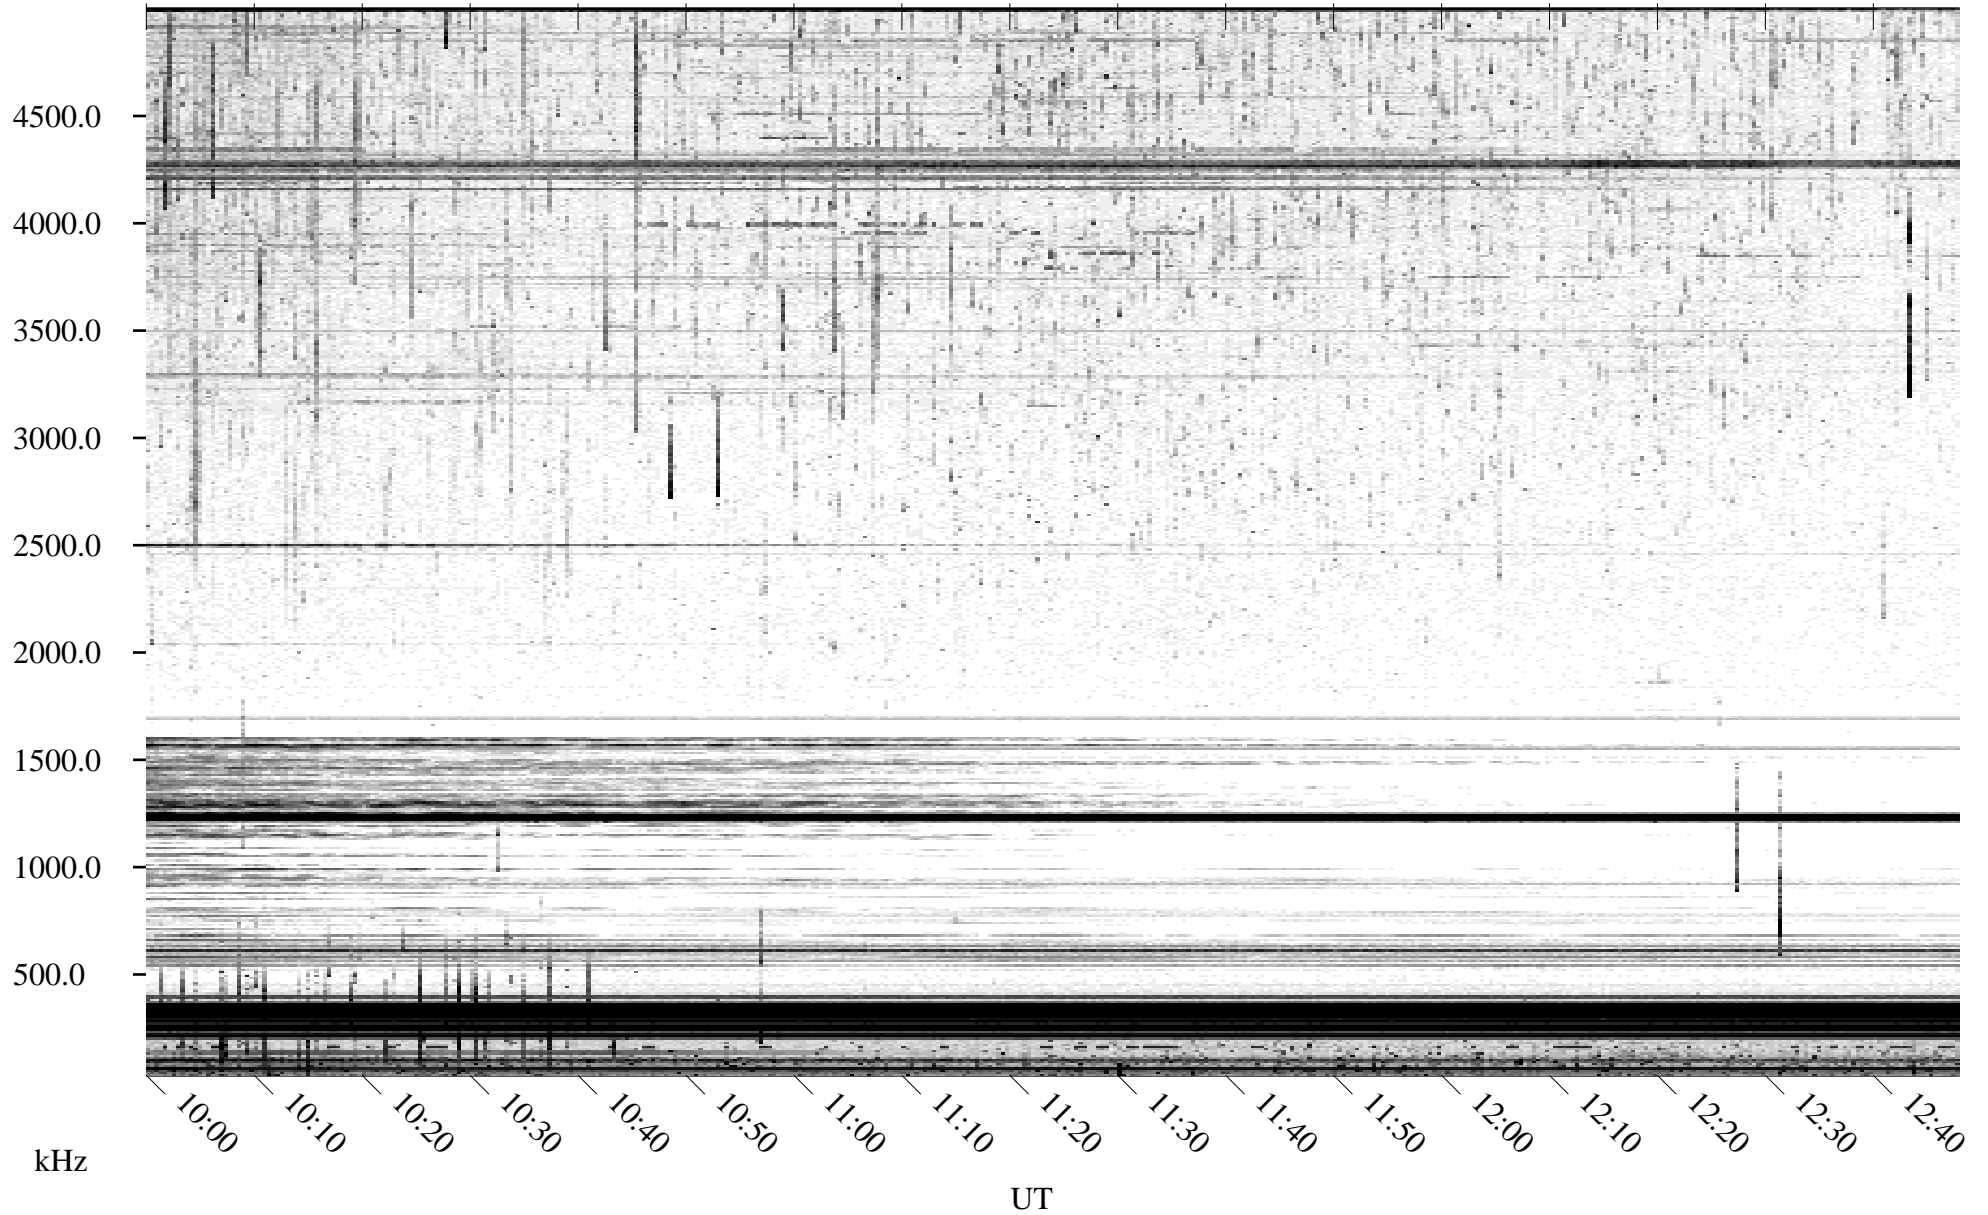

06/10/1996 Churchill, Manitoba

Linear Scale Black = 161 White = 15

ch96162l.r00m max_12

Page 1

06/10/1996 Churchill, Manitoba

Linear Scale Black = 161 White = 15

ch96162l.r00m max_12

Page 2

06/11/1996 Churchill, Manitoba

Linear Scale Black = 161 White = 15

ch96162l.r00m max_12

Page 3

06/11/1996 Churchill, Manitoba

Linear Scale Black = 161 White = 15

ch96162l.r00m max_12

Page 4

06/11/1996 Churchill, Manitoba

Linear Scale Black = 161 White = 15

ch96162l.r00m max_12

Page 5

06/11/1996 Churchill, Manitoba

Linear Scale Black = 161 White = 15

ch96162l.r00m max_12

Page 6

06/11/1996 Churchill, Manitoba

Linear Scale Black = 161 White = 15

ch96162l.r00m max_12

Page 7

06/11/1996 Churchill, Manitoba

Linear Scale Black = 161 White = 15

ch96162l.r00m max_12

Page 8