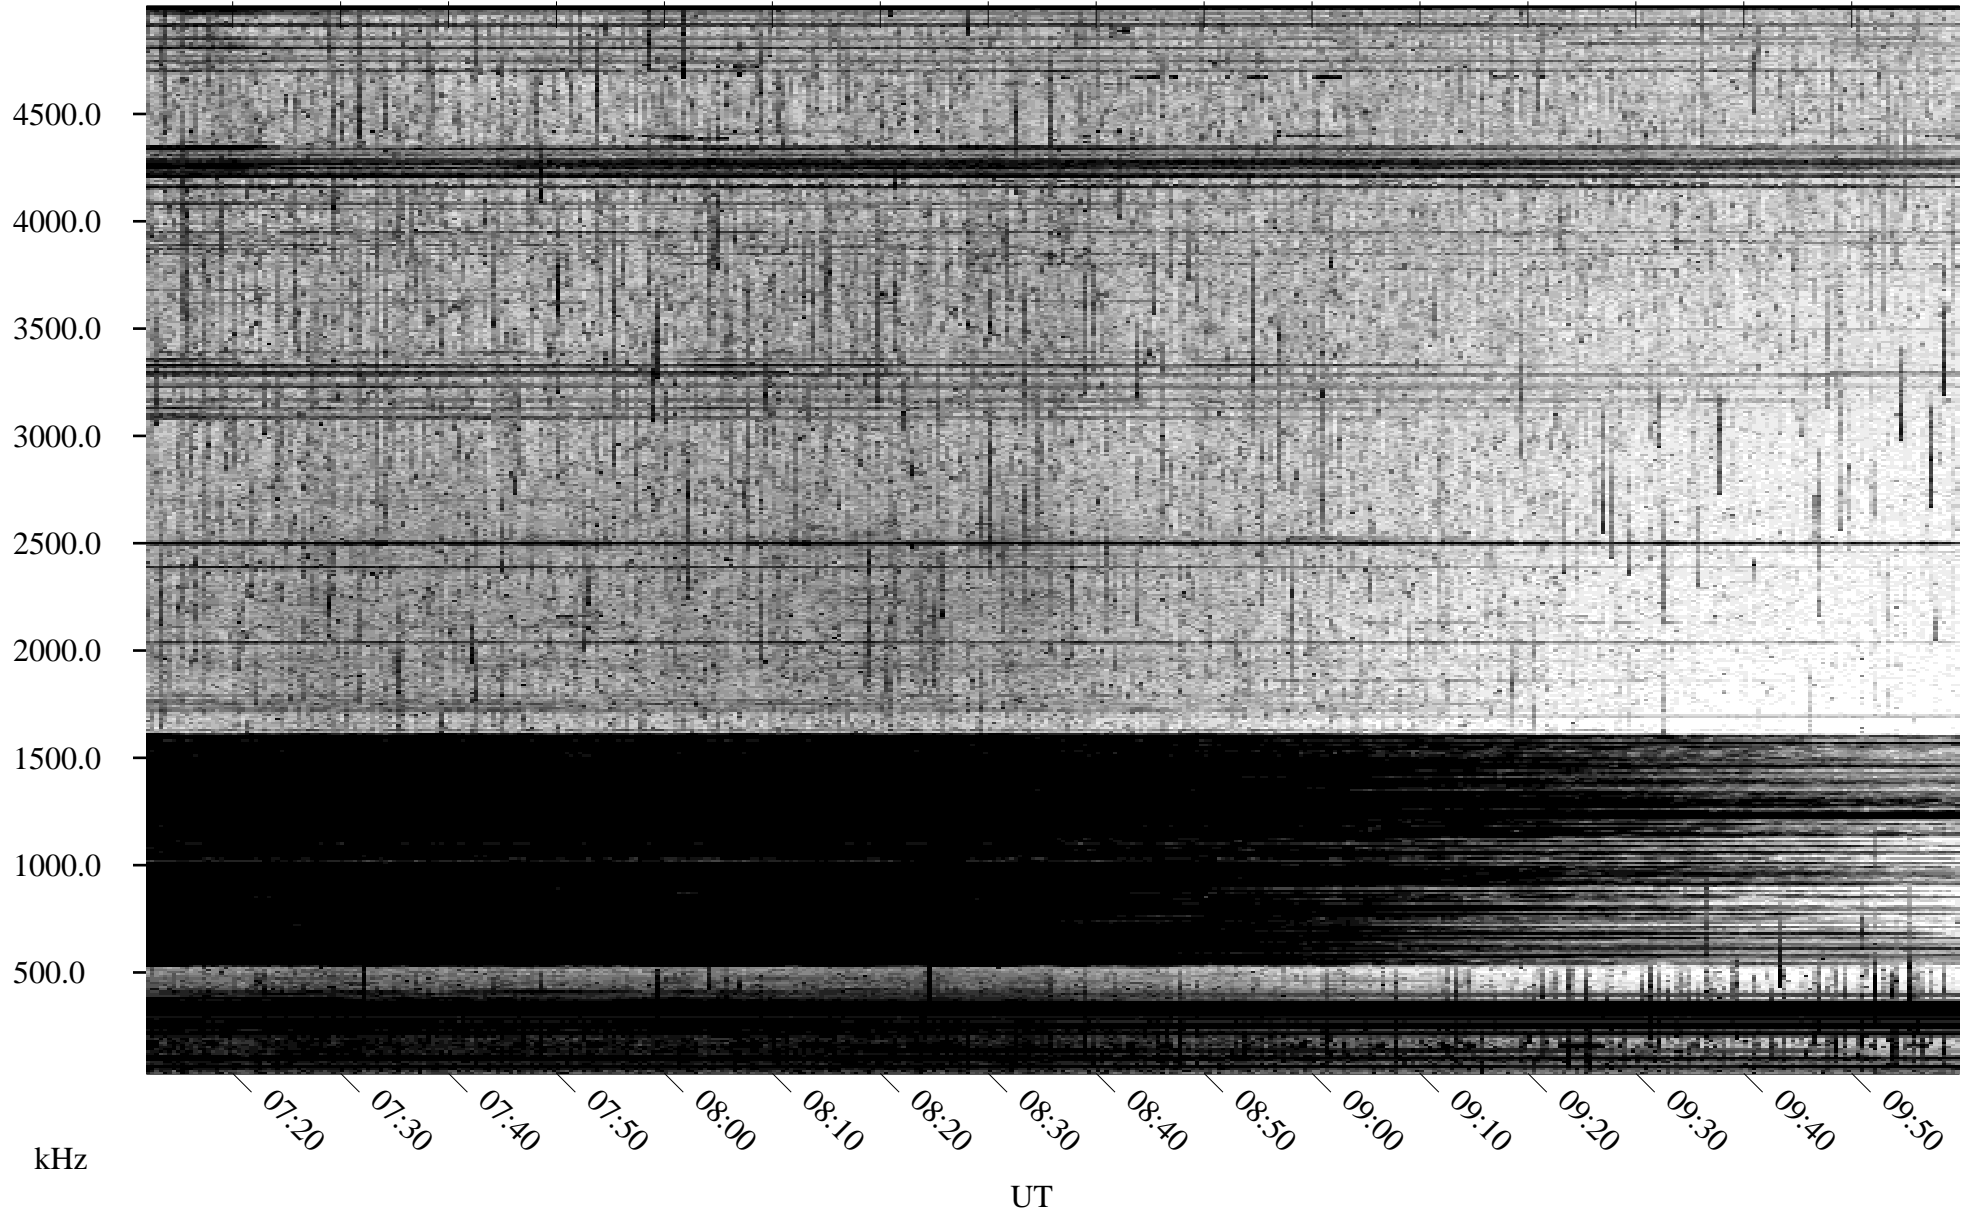

06/10/1996 Churchill, Manitoba

Linear Scale Black = 161 White = 15

ch96162l.r00m max_12

Page 1

06/10/1996 Churchill, Manitoba

Linear Scale Black = 161 White = 15

ch96162l.r00m max_12

Page 2

06/11/1996 Churchill, Manitoba

Linear Scale Black = 161 White = 15

ch96162l.r00m max_12

Page 3

06/11/1996 Churchill, Manitoba

Linear Scale Black = 161 White = 15

ch96162l.r00m max_12

Page 4

06/11/1996 Churchill, Manitoba

Linear Scale Black = 161 White = 15

ch96162l.r00m max_12

Page 5

06/11/1996 Churchill, Manitoba

Linear Scale Black = 161 White = 15

ch96162l.r00m max_12

Page 6

06/11/1996 Churchill, Manitoba

Linear Scale Black = 161 White = 15

ch96162l.r00m max_12

Page 7

06/11/1996 Churchill, Manitoba

Linear Scale Black = 161 White = 15

ch96162l.r00m max_12

Page 8