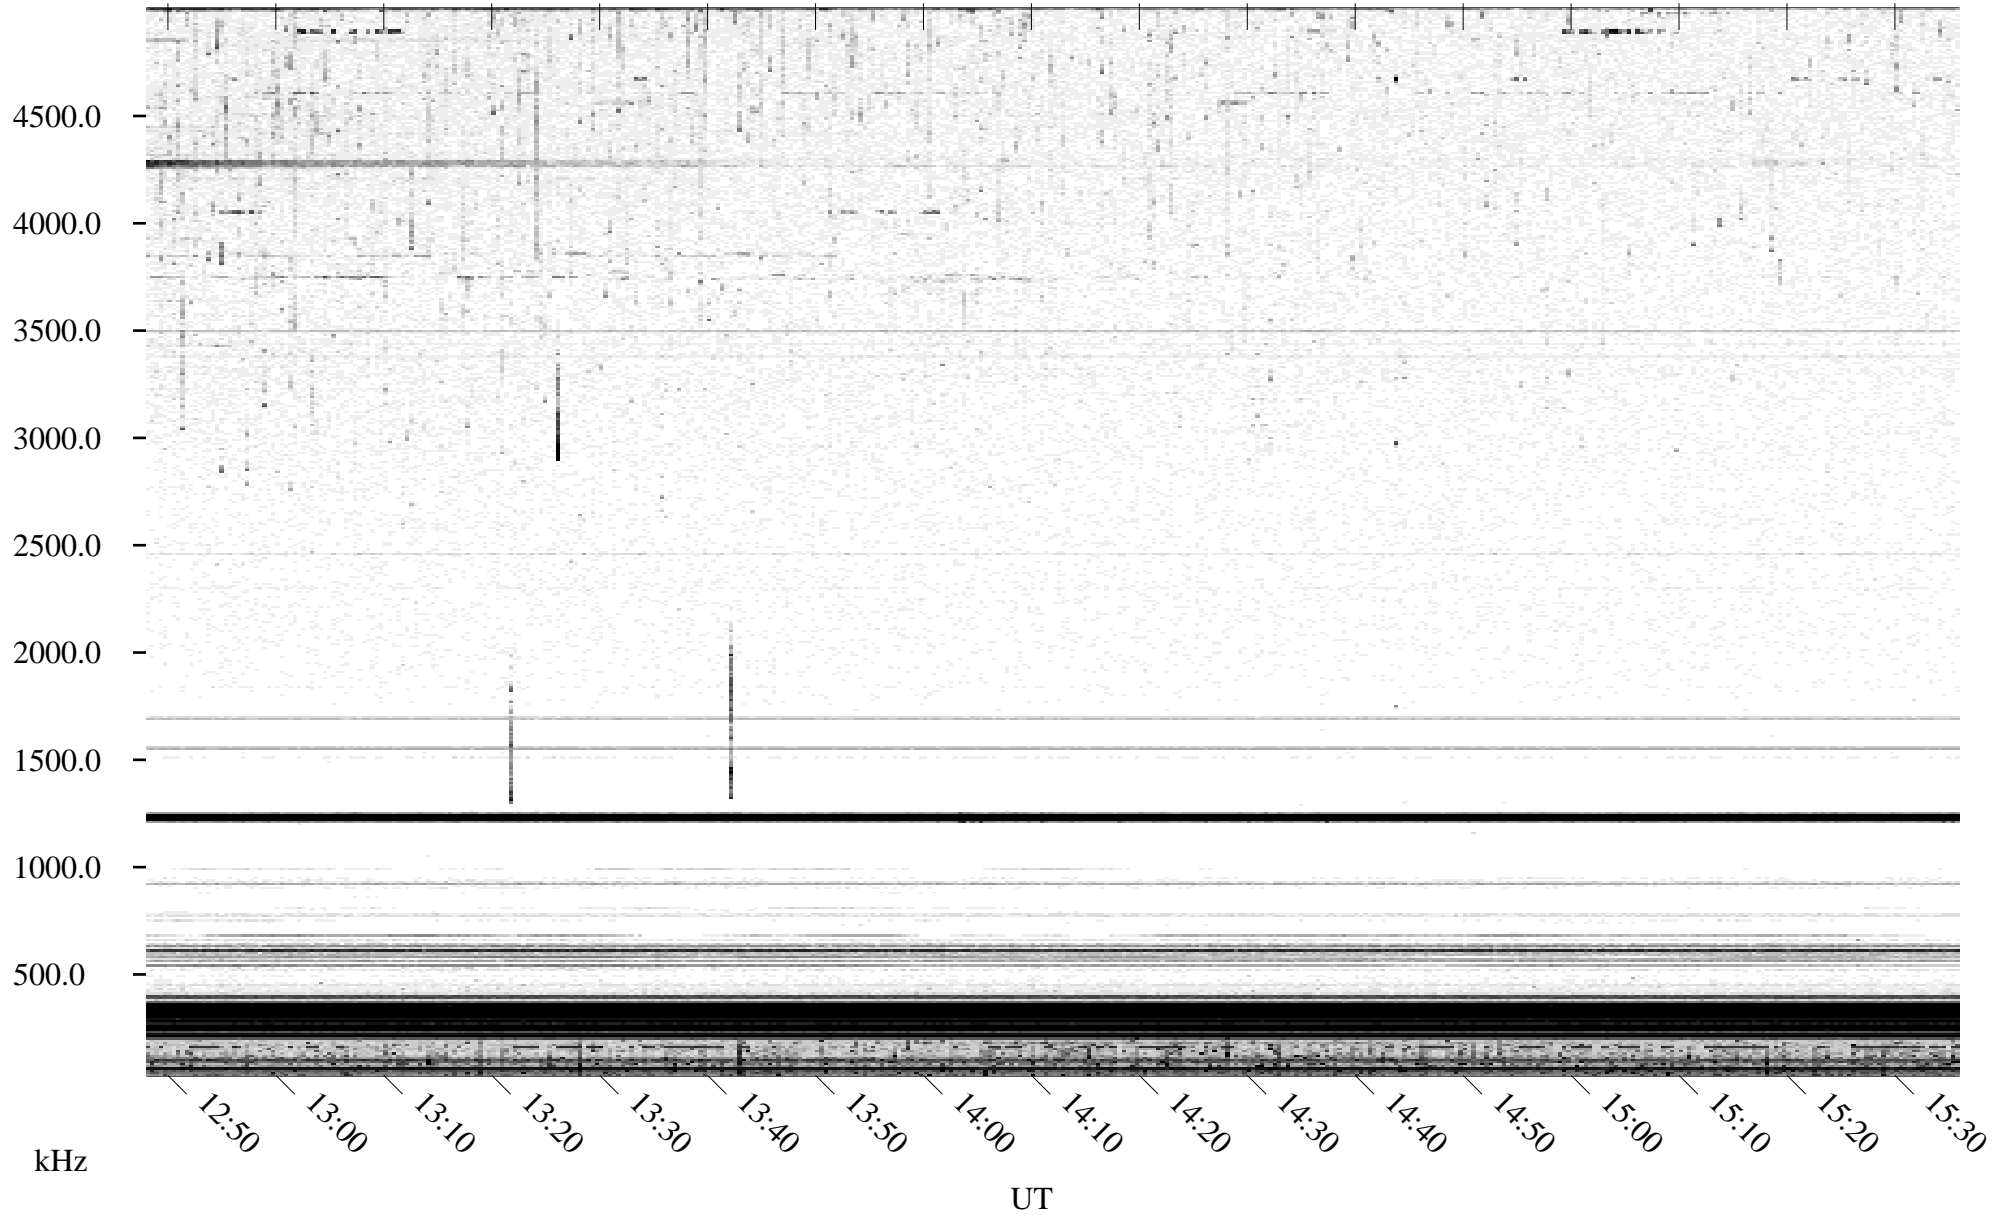

06/10/1996 Churchill, Manitoba

Linear Scale Black = 161 White = 15

ch96162l.r00m max_12

Page 1

06/10/1996 Churchill, Manitoba

Linear Scale Black = 161 White = 15

ch96162l.r00m max_12

Page 2

06/11/1996 Churchill, Manitoba

Linear Scale Black = 161 White = 15

ch96162l.r00m max_12

Page 3

06/11/1996 Churchill, Manitoba

Linear Scale Black = 161 White = 15

ch96162l.r00m max_12

Page 4

06/11/1996 Churchill, Manitoba

Linear Scale Black = 161 White = 15

ch96162l.r00m max_12

Page 5

06/11/1996 Churchill, Manitoba

Linear Scale Black = 161 White = 15

ch96162l.r00m max_12

Page 6

06/11/1996 Churchill, Manitoba

Linear Scale Black = 161 White = 15

ch96162l.r00m max_12

Page 7

06/11/1996 Churchill, Manitoba

Linear Scale Black = 161 White = 15

ch96162l.r00m max_12

Page 8