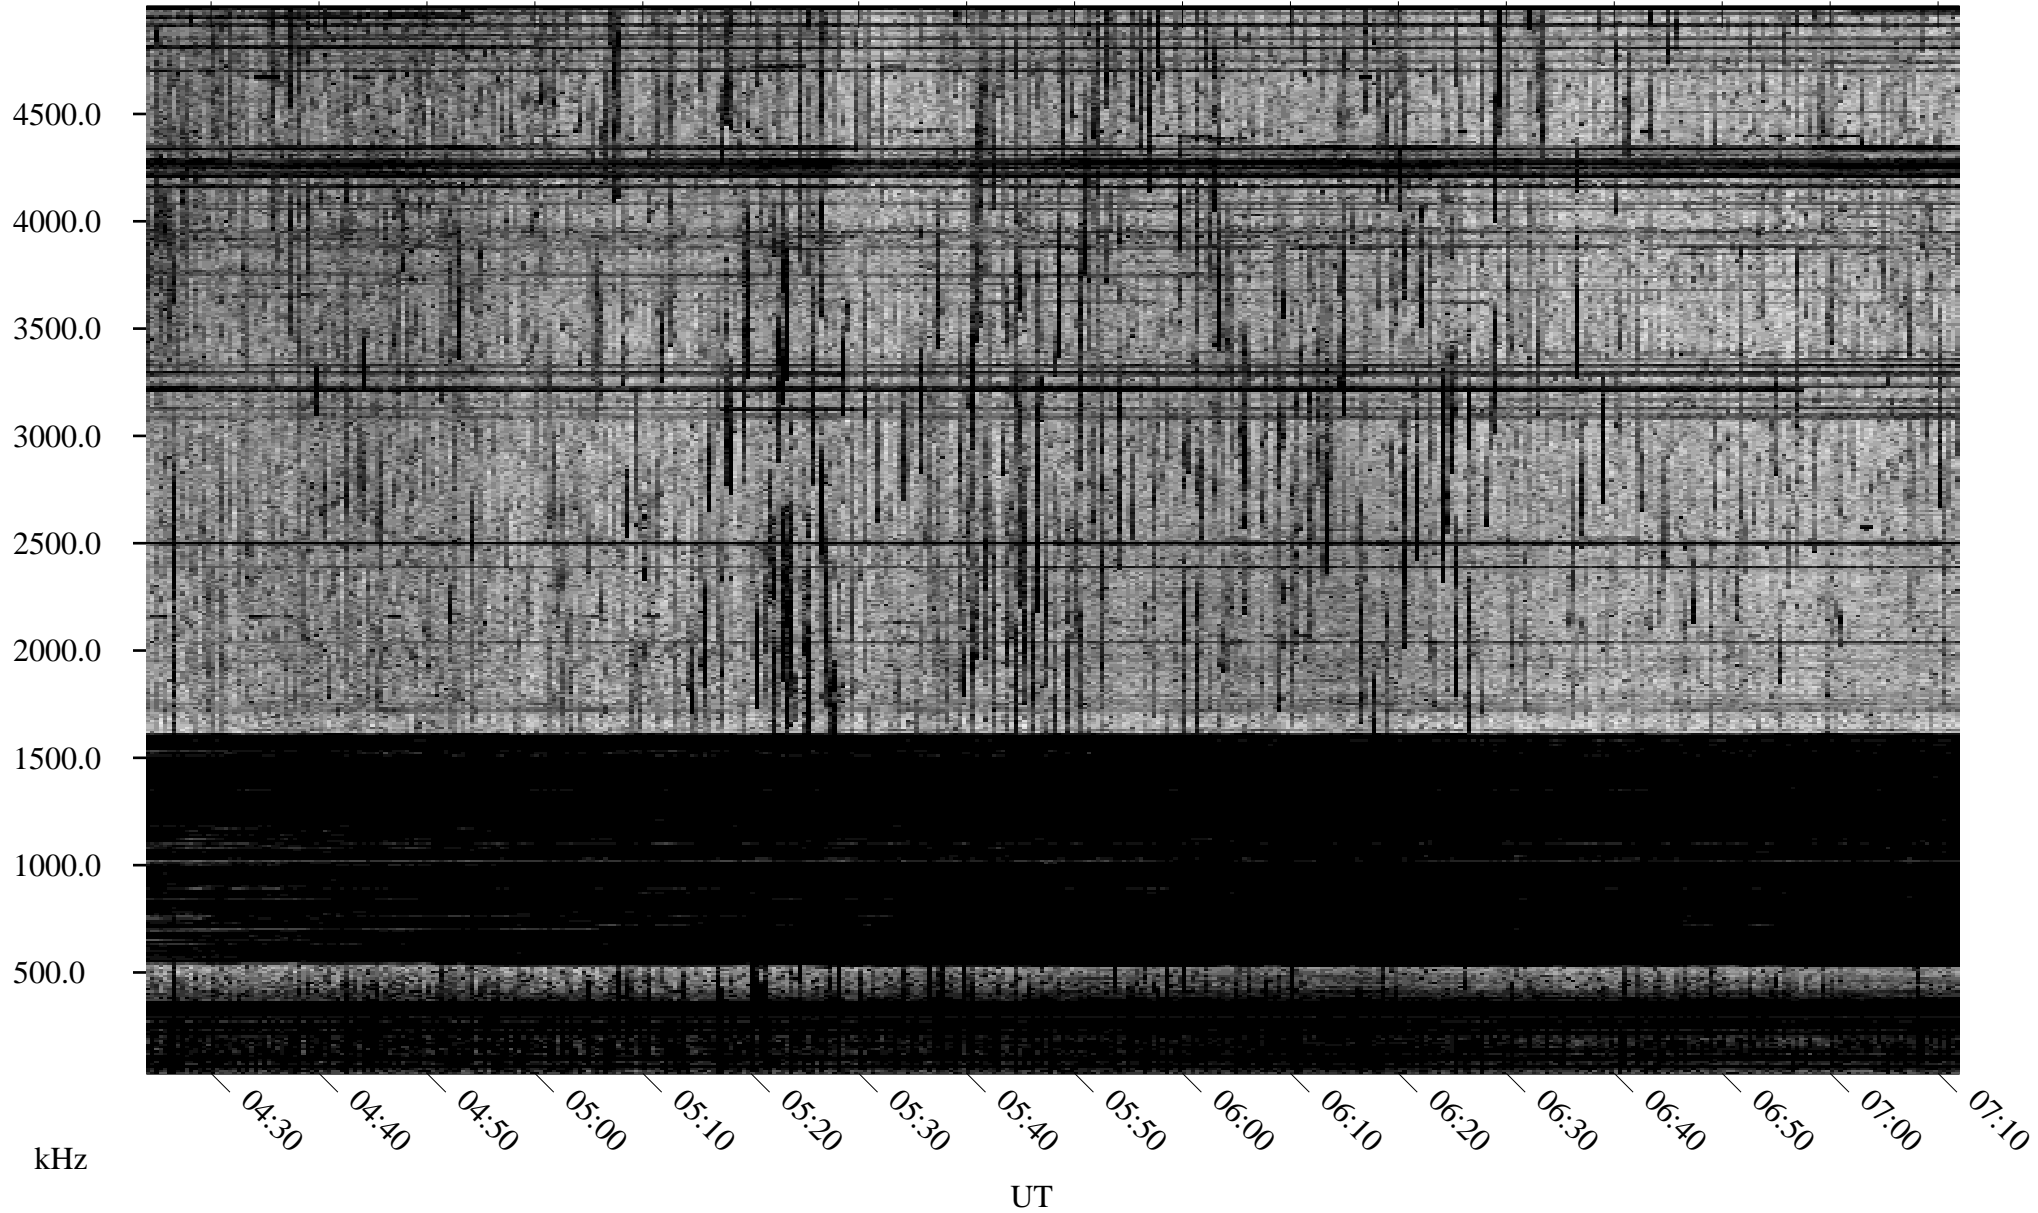

06/10/1996 Churchill, Manitoba

Linear Scale Black = 161 White = 15

ch96162l.r00m max_12

Page 1

06/10/1996 Churchill, Manitoba

Linear Scale Black = 161 White = 15

ch96162l.r00m max_12

Page 2

06/11/1996 Churchill, Manitoba

Linear Scale Black = 161 White = 15

ch96162l.r00m max_12

Page 3

06/11/1996 Churchill, Manitoba

Linear Scale Black = 161 White = 15

ch96162l.r00m max_12

Page 4

06/11/1996 Churchill, Manitoba

Linear Scale Black = 161 White = 15

ch96162l.r00m max_12

Page 5

06/11/1996 Churchill, Manitoba

Linear Scale Black = 161 White = 15

ch96162l.r00m max_12

Page 6

06/11/1996 Churchill, Manitoba

Linear Scale Black = 161 White = 15

ch96162l.r00m max_12

Page 7

06/11/1996 Churchill, Manitoba

Linear Scale Black = 161 White = 15

ch96162l.r00m max_12

Page 8