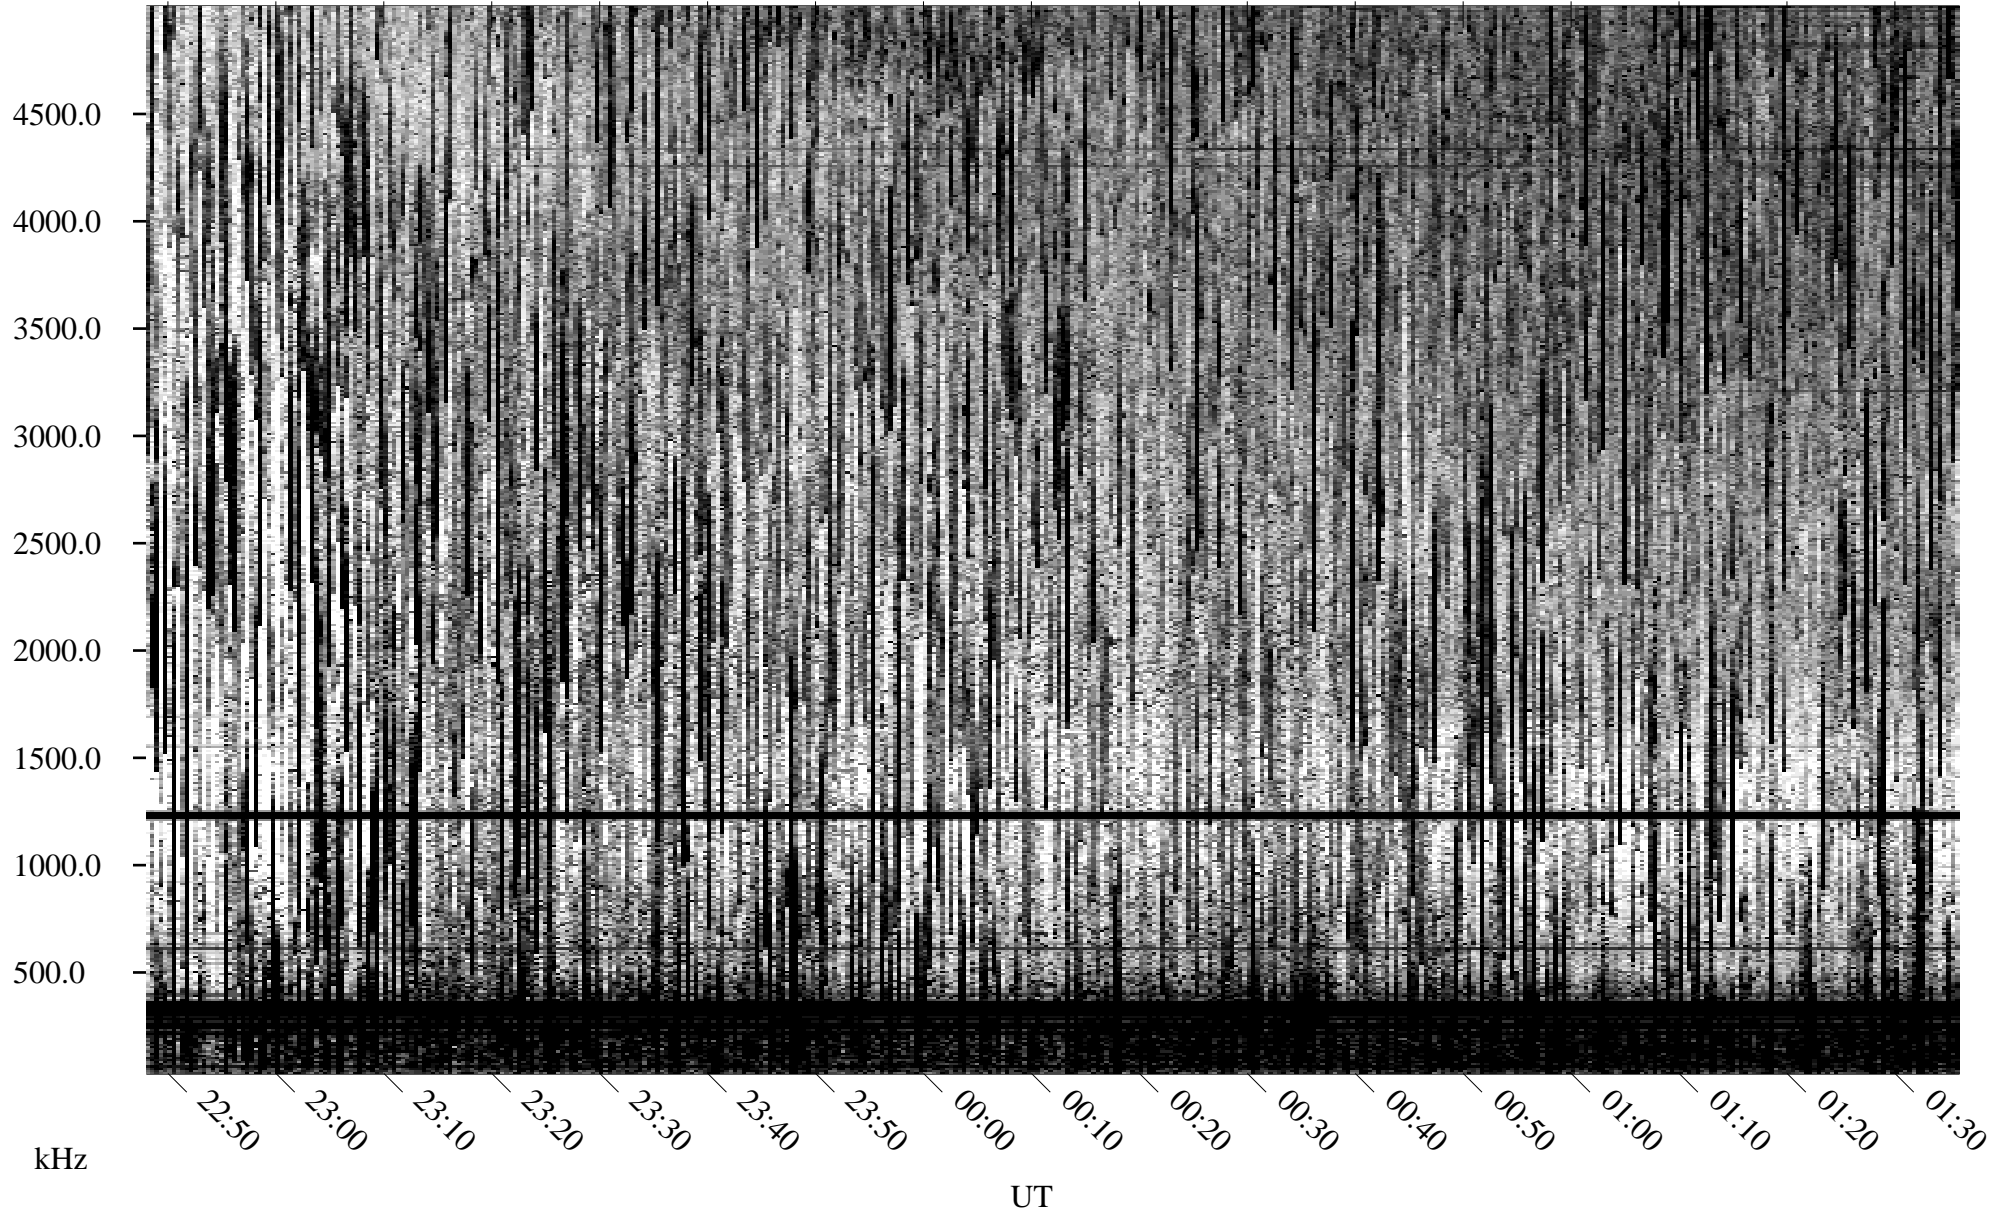

06/10/1996 Churchill, Manitoba

Linear Scale Black = 161 White = 15

ch96162l.r00m max_12

Page 1

06/10/1996 Churchill, Manitoba

Linear Scale Black = 161 White = 15

ch96162l.r00m max_12

Page 2

06/11/1996 Churchill, Manitoba

Linear Scale Black = 161 White = 15

ch96162l.r00m max_12

Page 3

06/11/1996 Churchill, Manitoba

Linear Scale Black = 161 White = 15

ch96162l.r00m max_12

Page 4

06/11/1996 Churchill, Manitoba

Linear Scale Black = 161 White = 15

ch96162l.r00m max_12

Page 5

06/11/1996 Churchill, Manitoba

Linear Scale Black = 161 White = 15

ch96162l.r00m max_12

Page 6

06/11/1996 Churchill, Manitoba

Linear Scale Black = 161 White = 15

ch96162l.r00m max_12

Page 7

06/11/1996 Churchill, Manitoba

Linear Scale Black = 161 White = 15

ch96162l.r00m max_12

Page 8