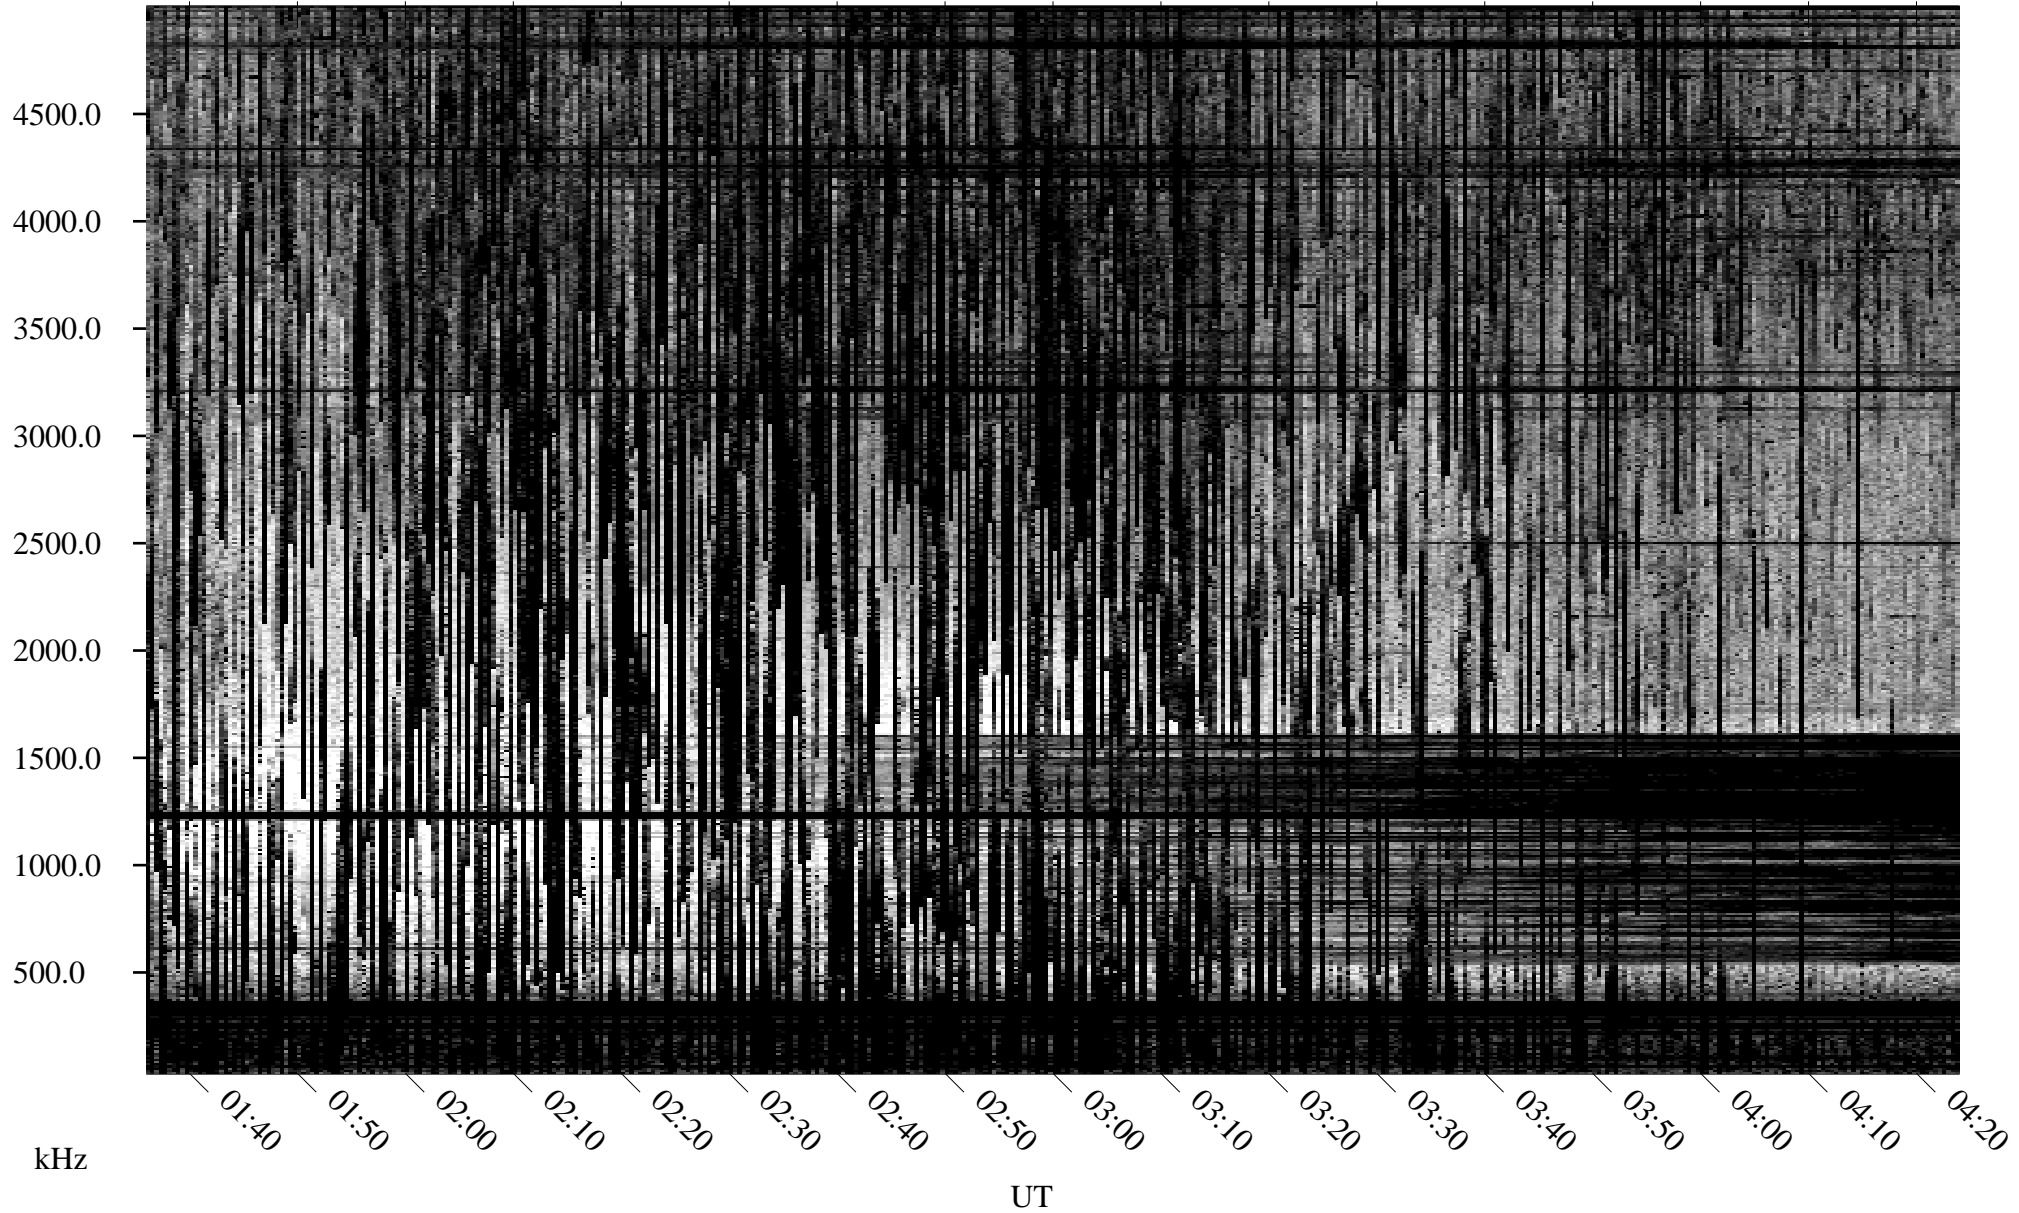

06/10/1996 Churchill, Manitoba

Linear Scale Black = 161 White = 15

ch96162l.r00m max_12

Page 1

06/10/1996 Churchill, Manitoba

Linear Scale Black = 161 White = 15

ch96162l.r00m max_12

Page 2

06/11/1996 Churchill, Manitoba

Linear Scale Black = 161 White = 15

ch96162l.r00m max_12

Page 3

06/11/1996 Churchill, Manitoba

Linear Scale Black = 161 White = 15

ch96162l.r00m max_12

Page 4

06/11/1996 Churchill, Manitoba

Linear Scale Black = 161 White = 15

ch96162l.r00m max_12

Page 5

06/11/1996 Churchill, Manitoba

Linear Scale Black = 161 White = 15

ch96162l.r00m max_12

Page 6

06/11/1996 Churchill, Manitoba

Linear Scale Black = 161 White = 15

ch96162l.r00m max_12

Page 7

06/11/1996 Churchill, Manitoba

Linear Scale Black = 161 White = 15

ch96162l.r00m max_12

Page 8