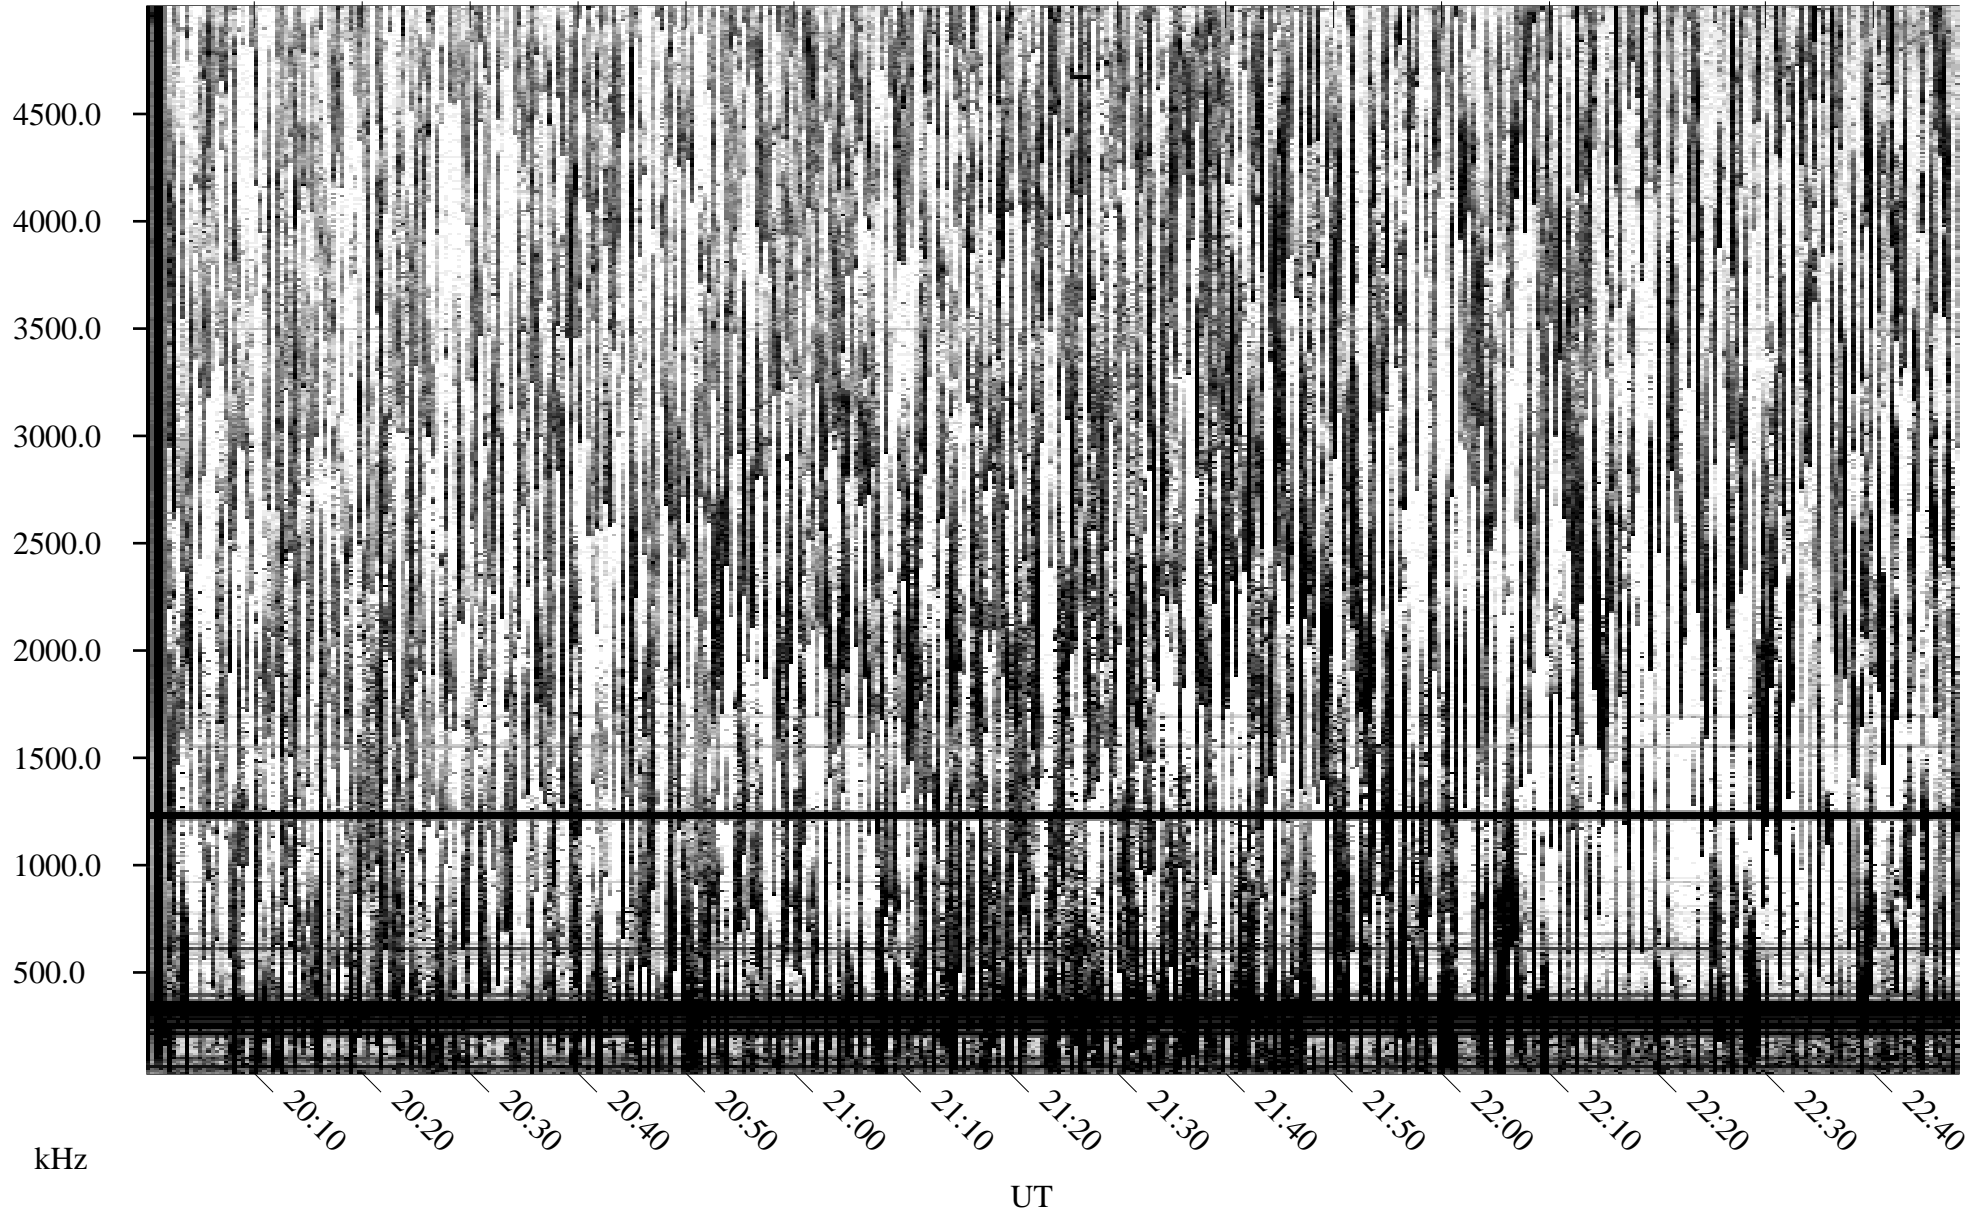

06/10/1996 Churchill, Manitoba

Linear Scale Black = 161 White = 15

ch96162l.r00m max_12

Page 1

06/10/1996 Churchill, Manitoba

Linear Scale Black = 161 White = 15

ch96162l.r00m max_12

Page 2

06/11/1996 Churchill, Manitoba

Linear Scale Black = 161 White = 15

ch96162l.r00m max_12

Page 3

06/11/1996 Churchill, Manitoba

Linear Scale Black = 161 White = 15

ch96162l.r00m max_12

Page 4

06/11/1996 Churchill, Manitoba

Linear Scale Black = 161 White = 15

ch96162l.r00m max_12

Page 5

06/11/1996 Churchill, Manitoba

Linear Scale Black = 161 White = 15

ch96162l.r00m max_12

Page 6

06/11/1996 Churchill, Manitoba

Linear Scale Black = 161 White = 15

ch96162l.r00m max_12

Page 7

06/11/1996 Churchill, Manitoba

Linear Scale Black = 161 White = 15

ch96162l.r00m max_12

Page 8