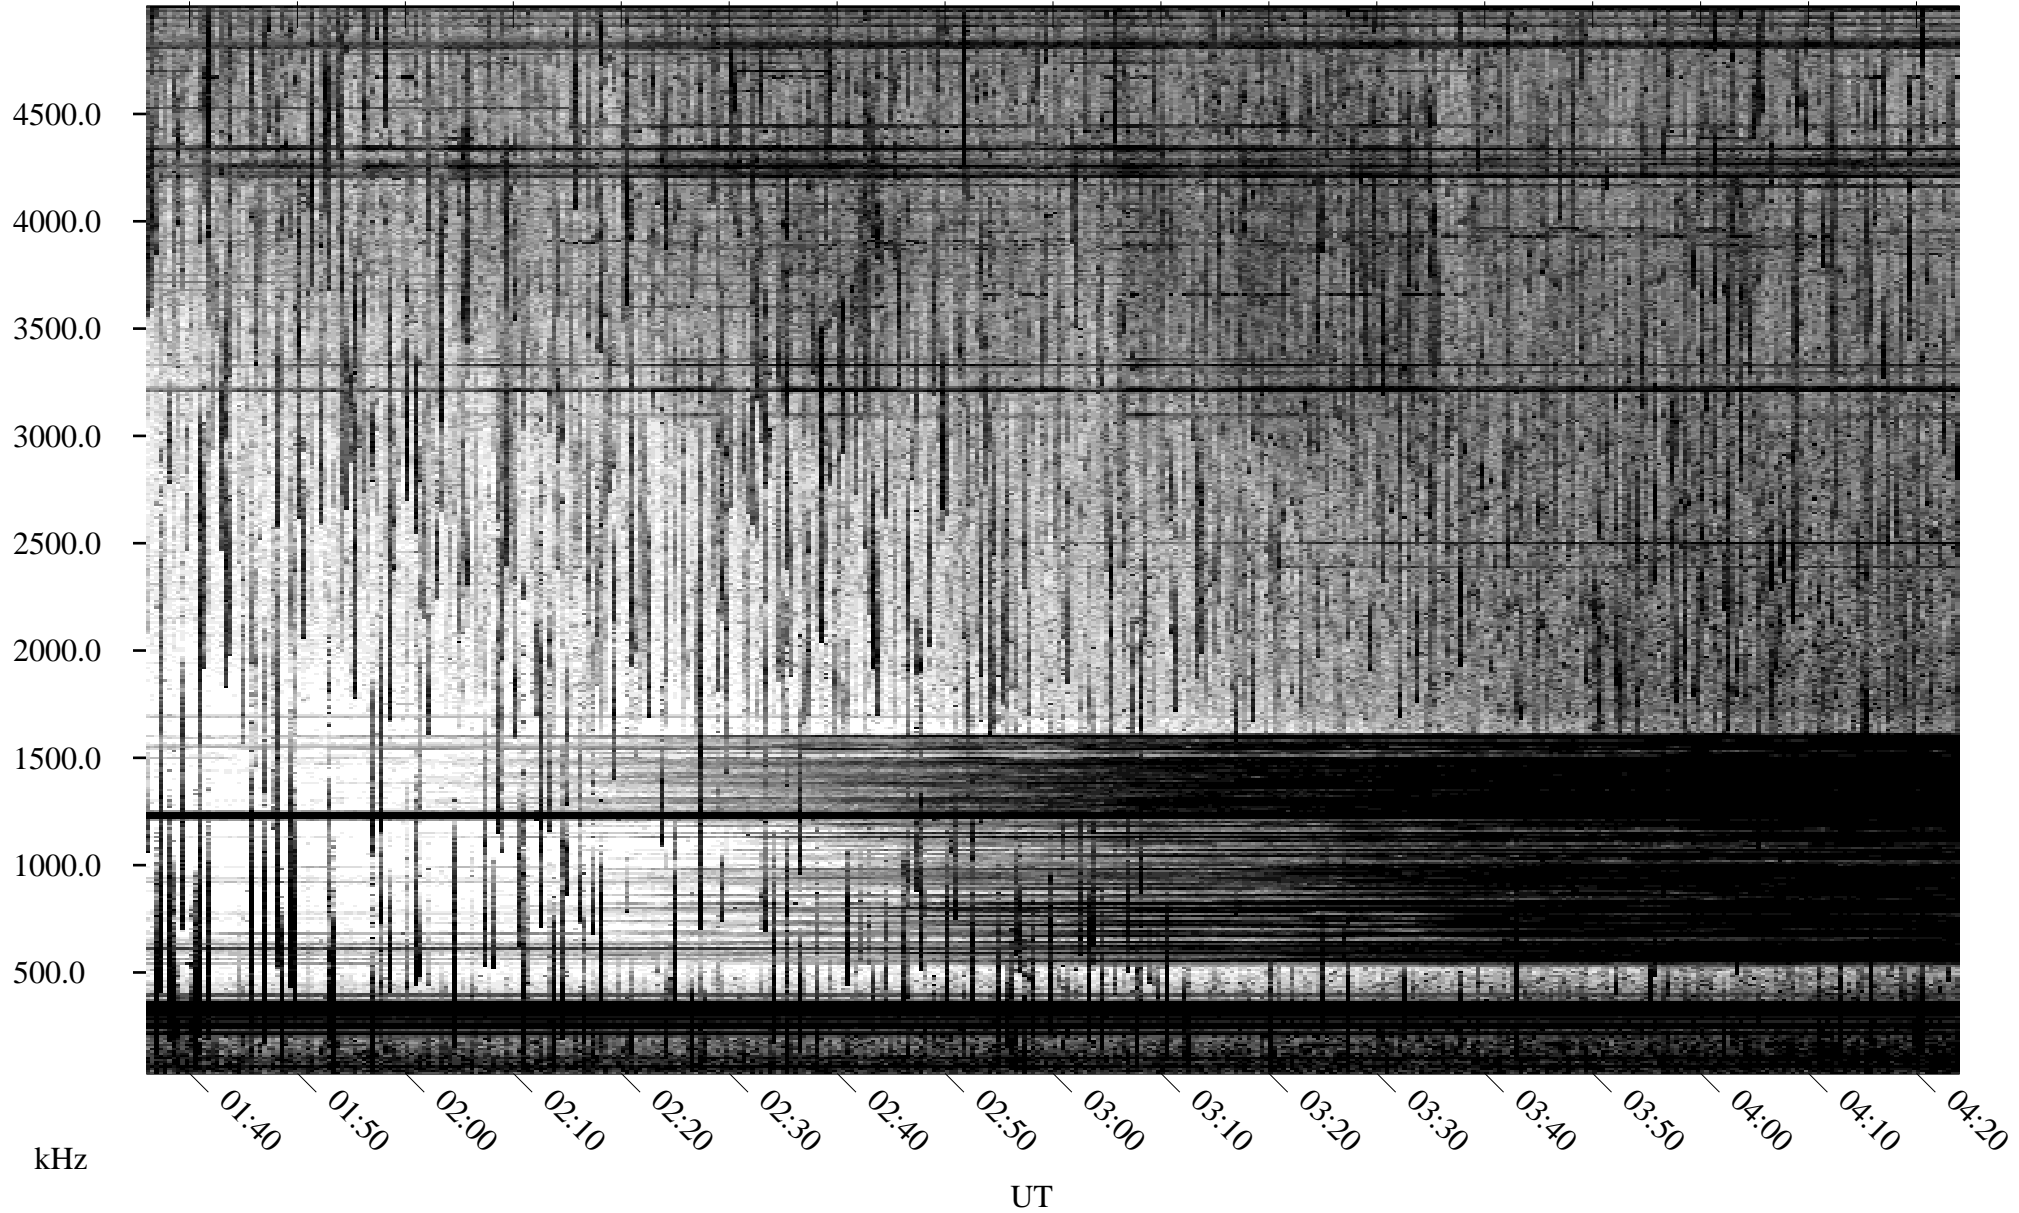

06/11/1996 Churchill, Manitoba

Linear Scale Black = 161 White = 15

ch96163l.r00m max_12

Page 1

06/11/1996 Churchill, Manitoba

Linear Scale Black = 161 White = 15

ch96163l.r00m max_12

Page 2

06/12/1996 Churchill, Manitoba

Linear Scale Black = 161 White = 15

ch96163l.r00m max_12

Page 3

06/12/1996 Churchill, Manitoba

Linear Scale Black = 161 White = 15

ch96163l.r00m max_12

Page 4

06/12/1996 Churchill, Manitoba

Linear Scale Black = 161 White = 15

ch96163l.r00m max_12

Page 5

06/12/1996 Churchill, Manitoba

Linear Scale Black = 161 White = 15

ch96163l.r00m max_12

Page 6

06/12/1996 Churchill, Manitoba

Linear Scale Black = 161 White = 15

ch96163l.r00m max_12

Page 7

06/12/1996 Churchill, Manitoba

Linear Scale Black = 161 White = 15

ch96163l.r00m max_12

Page 8