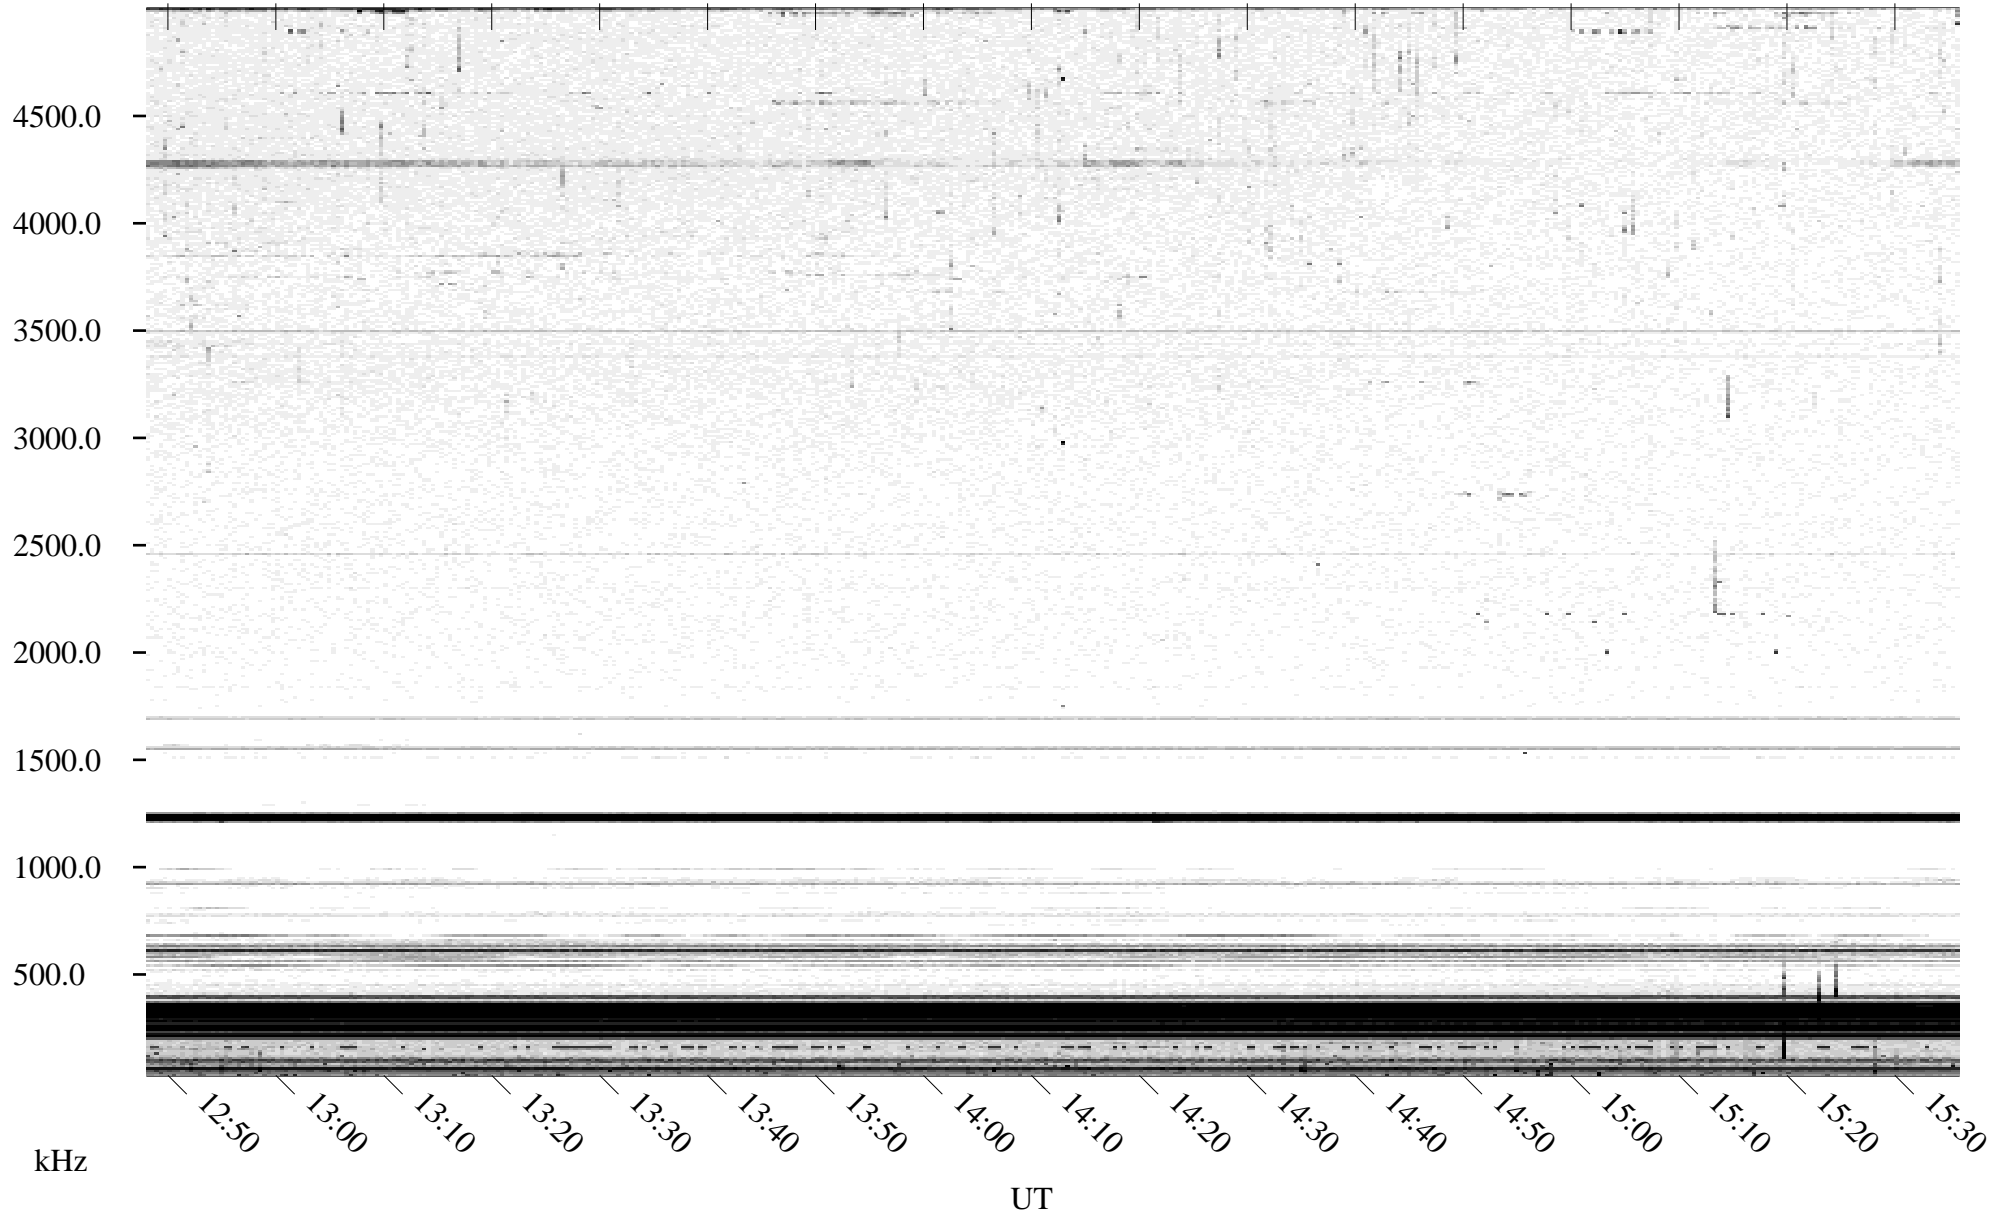

06/11/1996 Churchill, Manitoba

Linear Scale Black = 161 White = 15

ch96163l.r00m max_12

Page 1

06/11/1996 Churchill, Manitoba

Linear Scale Black = 161 White = 15

ch96163l.r00m max_12

Page 2

06/12/1996 Churchill, Manitoba

Linear Scale Black = 161 White = 15

ch96163l.r00m max_12

Page 3

06/12/1996 Churchill, Manitoba

Linear Scale Black = 161 White = 15

ch96163l.r00m max_12

Page 4

06/12/1996 Churchill, Manitoba

Linear Scale Black = 161 White = 15

ch96163l.r00m max_12

Page 5

06/12/1996 Churchill, Manitoba

Linear Scale Black = 161 White = 15

ch96163l.r00m max_12

Page 6

06/12/1996 Churchill, Manitoba

Linear Scale Black = 161 White = 15

ch96163l.r00m max_12

Page 7

06/12/1996 Churchill, Manitoba

Linear Scale Black = 161 White = 15

ch96163l.r00m max_12

Page 8