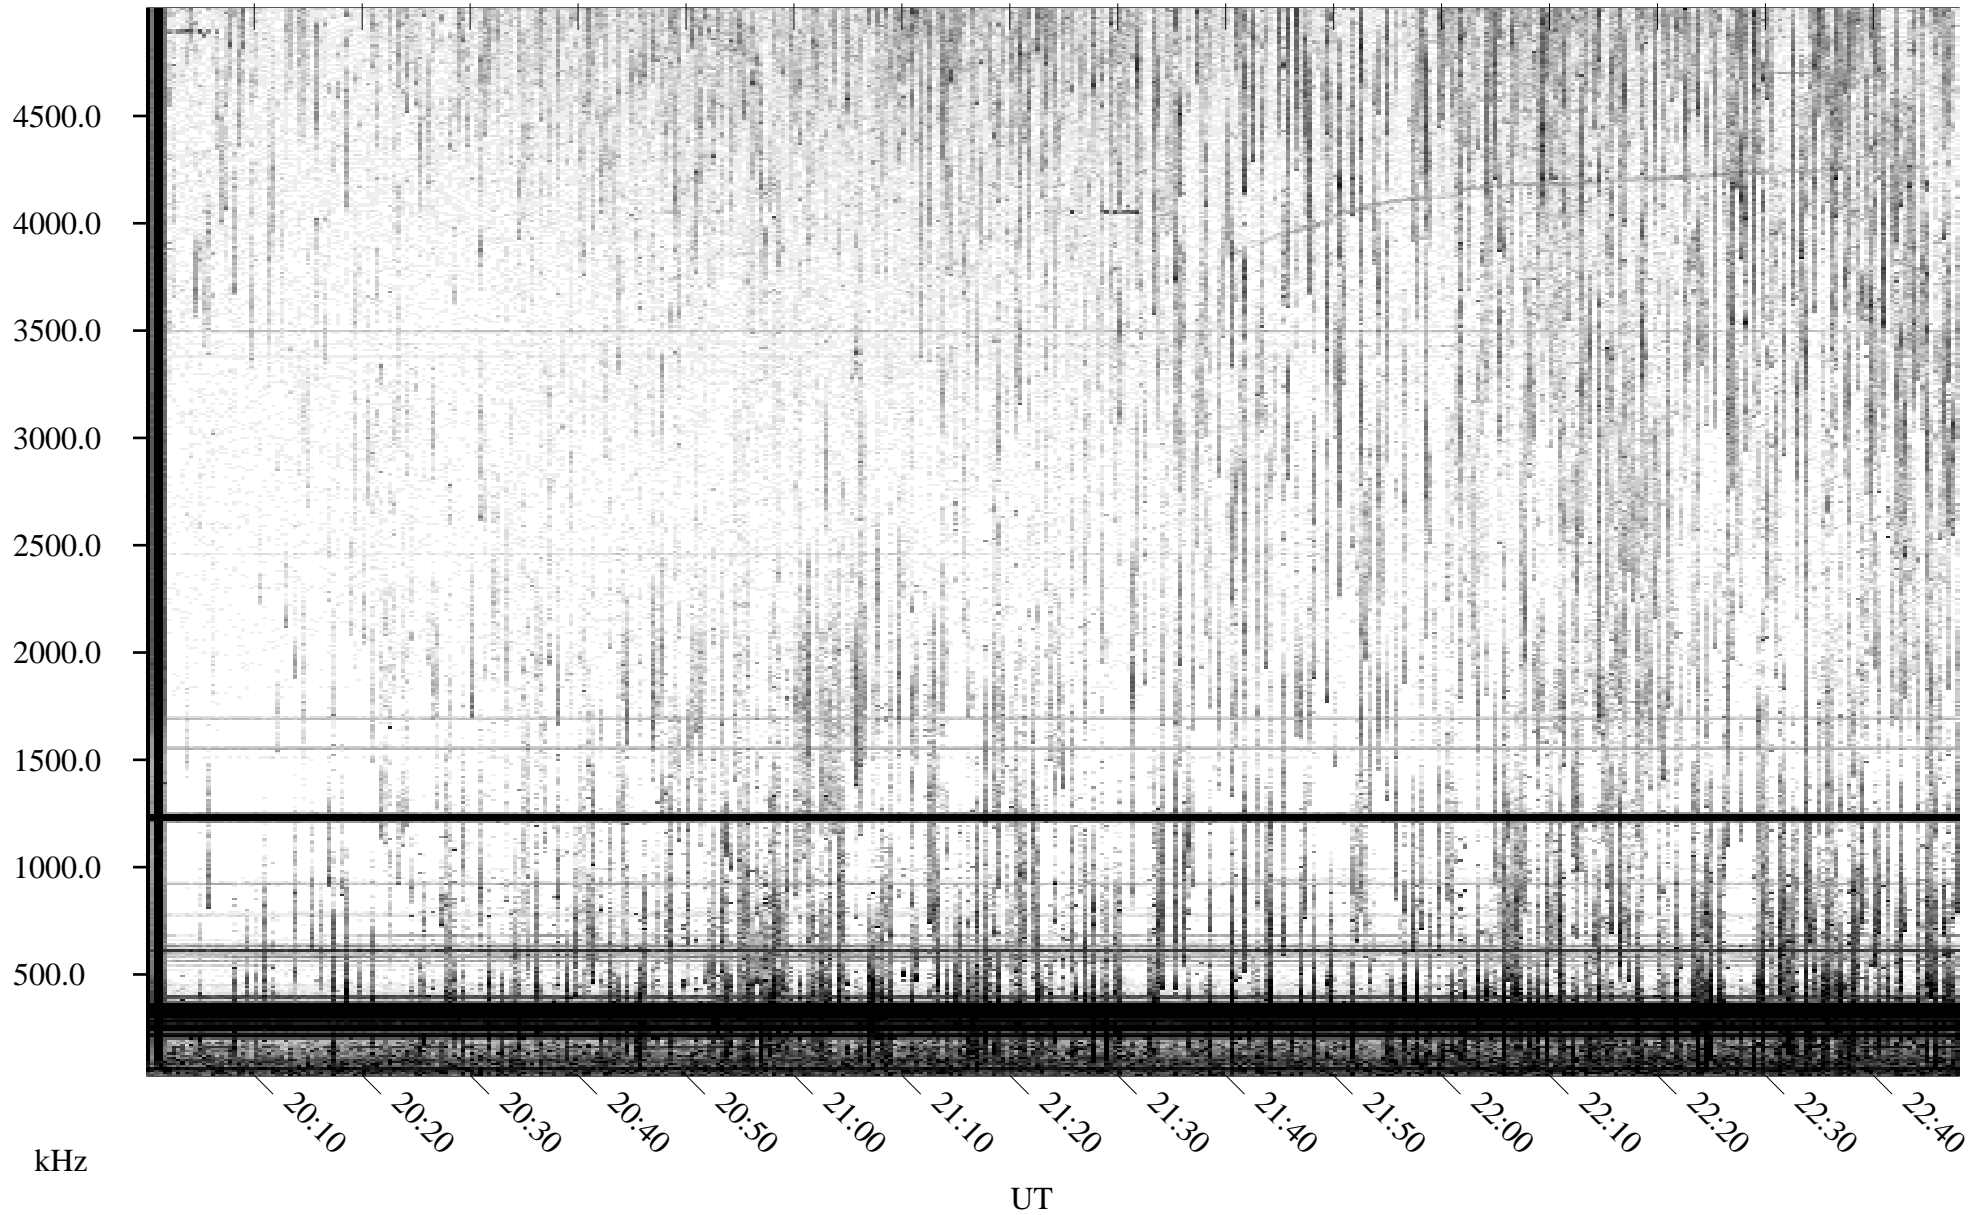

06/11/1996 Churchill, Manitoba

Linear Scale Black = 161 White = 15

ch96163l.r00m max_12

Page 1

06/11/1996 Churchill, Manitoba

Linear Scale Black = 161 White = 15

ch96163l.r00m max_12

Page 2

06/12/1996 Churchill, Manitoba

Linear Scale Black = 161 White = 15

ch96163l.r00m max_12

Page 3

06/12/1996 Churchill, Manitoba

Linear Scale Black = 161 White = 15

ch96163l.r00m max_12

Page 4

06/12/1996 Churchill, Manitoba

Linear Scale Black = 161 White = 15

ch96163l.r00m max_12

Page 5

06/12/1996 Churchill, Manitoba

Linear Scale Black = 161 White = 15

ch96163l.r00m max_12

Page 6

06/12/1996 Churchill, Manitoba

Linear Scale Black = 161 White = 15

ch96163l.r00m max_12

Page 7

06/12/1996 Churchill, Manitoba

Linear Scale Black = 161 White = 15

ch96163l.r00m max_12

Page 8