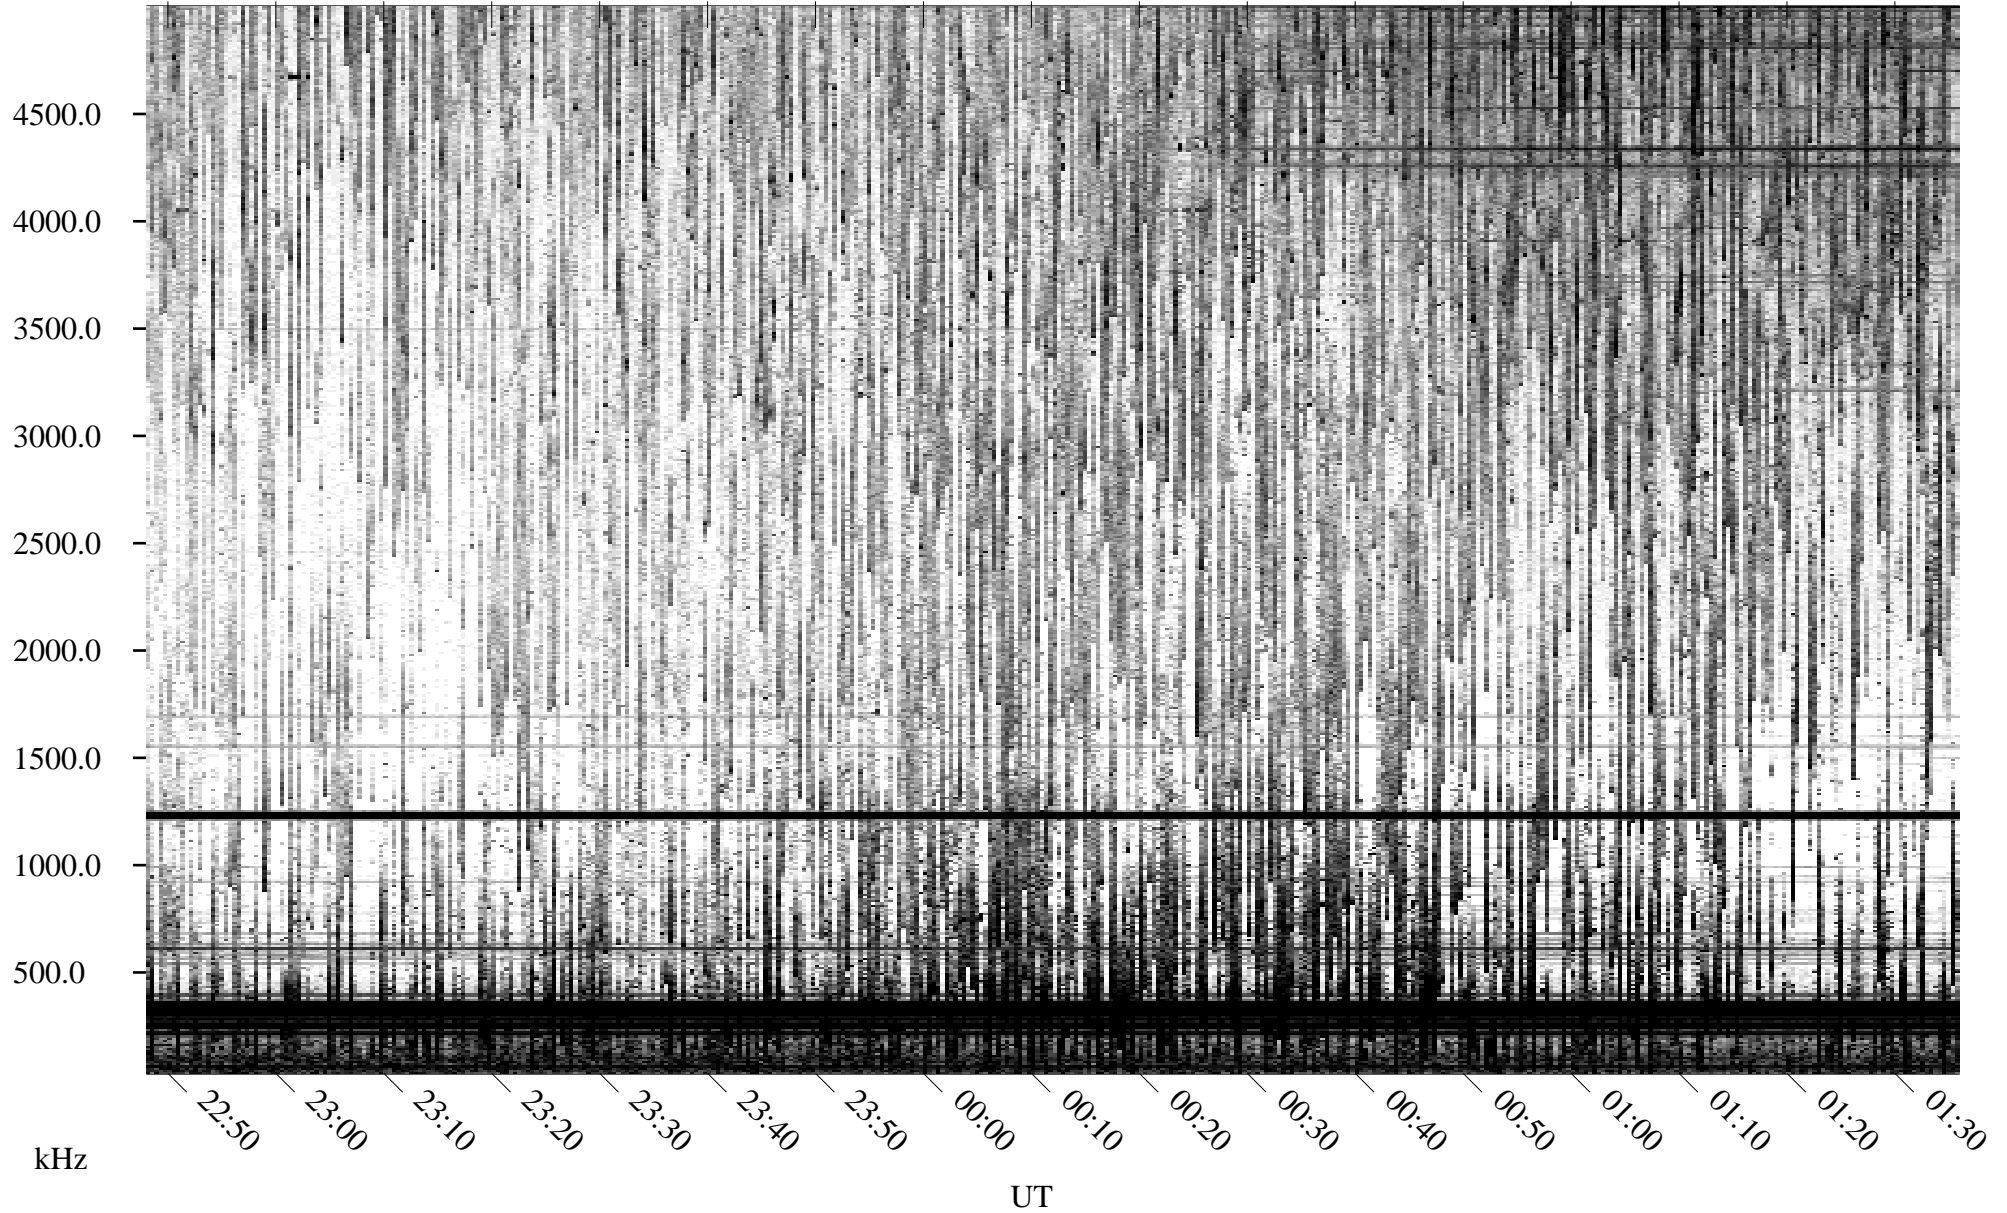

06/11/1996 Churchill, Manitoba

Linear Scale Black = 161 White = 15

ch96163l.r00m max_12

Page 1

06/11/1996 Churchill, Manitoba

Linear Scale Black = 161 White = 15

ch96163l.r00m max_12

Page 2

06/12/1996 Churchill, Manitoba

Linear Scale Black = 161 White = 15

ch96163l.r00m max_12

Page 3

06/12/1996 Churchill, Manitoba

Linear Scale Black = 161 White = 15

ch96163l.r00m max_12

Page 4

06/12/1996 Churchill, Manitoba

Linear Scale Black = 161 White = 15

ch96163l.r00m max_12

Page 5

06/12/1996 Churchill, Manitoba

Linear Scale Black = 161 White = 15

ch96163l.r00m max_12

Page 6

06/12/1996 Churchill, Manitoba

Linear Scale Black = 161 White = 15

ch96163l.r00m max_12

Page 7

06/12/1996 Churchill, Manitoba

Linear Scale Black = 161 White = 15

ch96163l.r00m max_12

Page 8