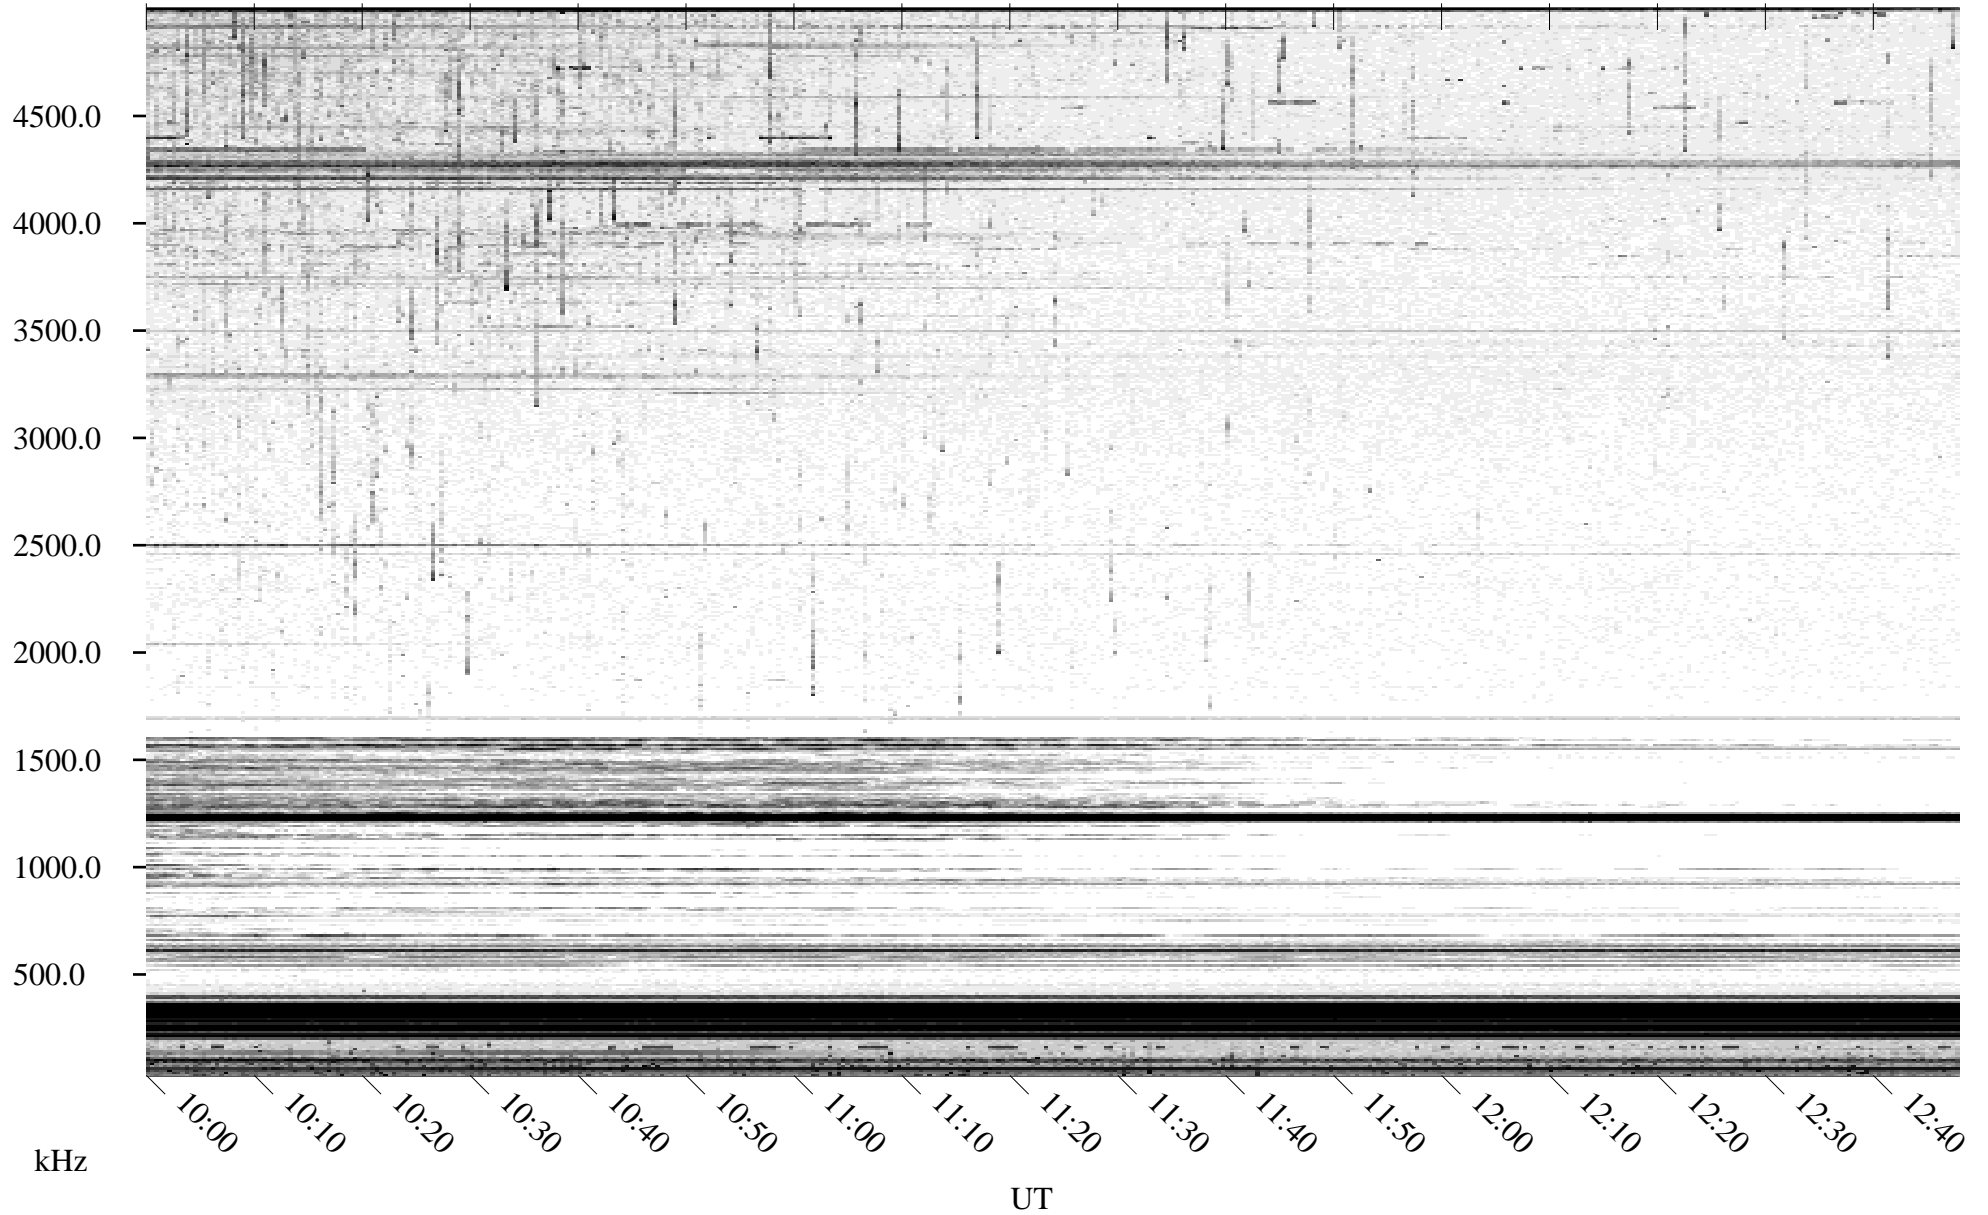

06/11/1996 Churchill, Manitoba

Linear Scale Black = 161 White = 15

ch96163l.r00m max_12

Page 1

06/11/1996 Churchill, Manitoba

Linear Scale Black = 161 White = 15

ch96163l.r00m max_12

Page 2

06/12/1996 Churchill, Manitoba

Linear Scale Black = 161 White = 15

ch96163l.r00m max_12

Page 3

06/12/1996 Churchill, Manitoba

Linear Scale Black = 161 White = 15

ch96163l.r00m max_12

Page 4

06/12/1996 Churchill, Manitoba

Linear Scale Black = 161 White = 15

ch96163l.r00m max_12

Page 5

06/12/1996 Churchill, Manitoba

Linear Scale Black = 161 White = 15

ch96163l.r00m max_12

Page 6

06/12/1996 Churchill, Manitoba

Linear Scale Black = 161 White = 15

ch96163l.r00m max_12

Page 7

06/12/1996 Churchill, Manitoba

Linear Scale Black = 161 White = 15

ch96163l.r00m max_12

Page 8