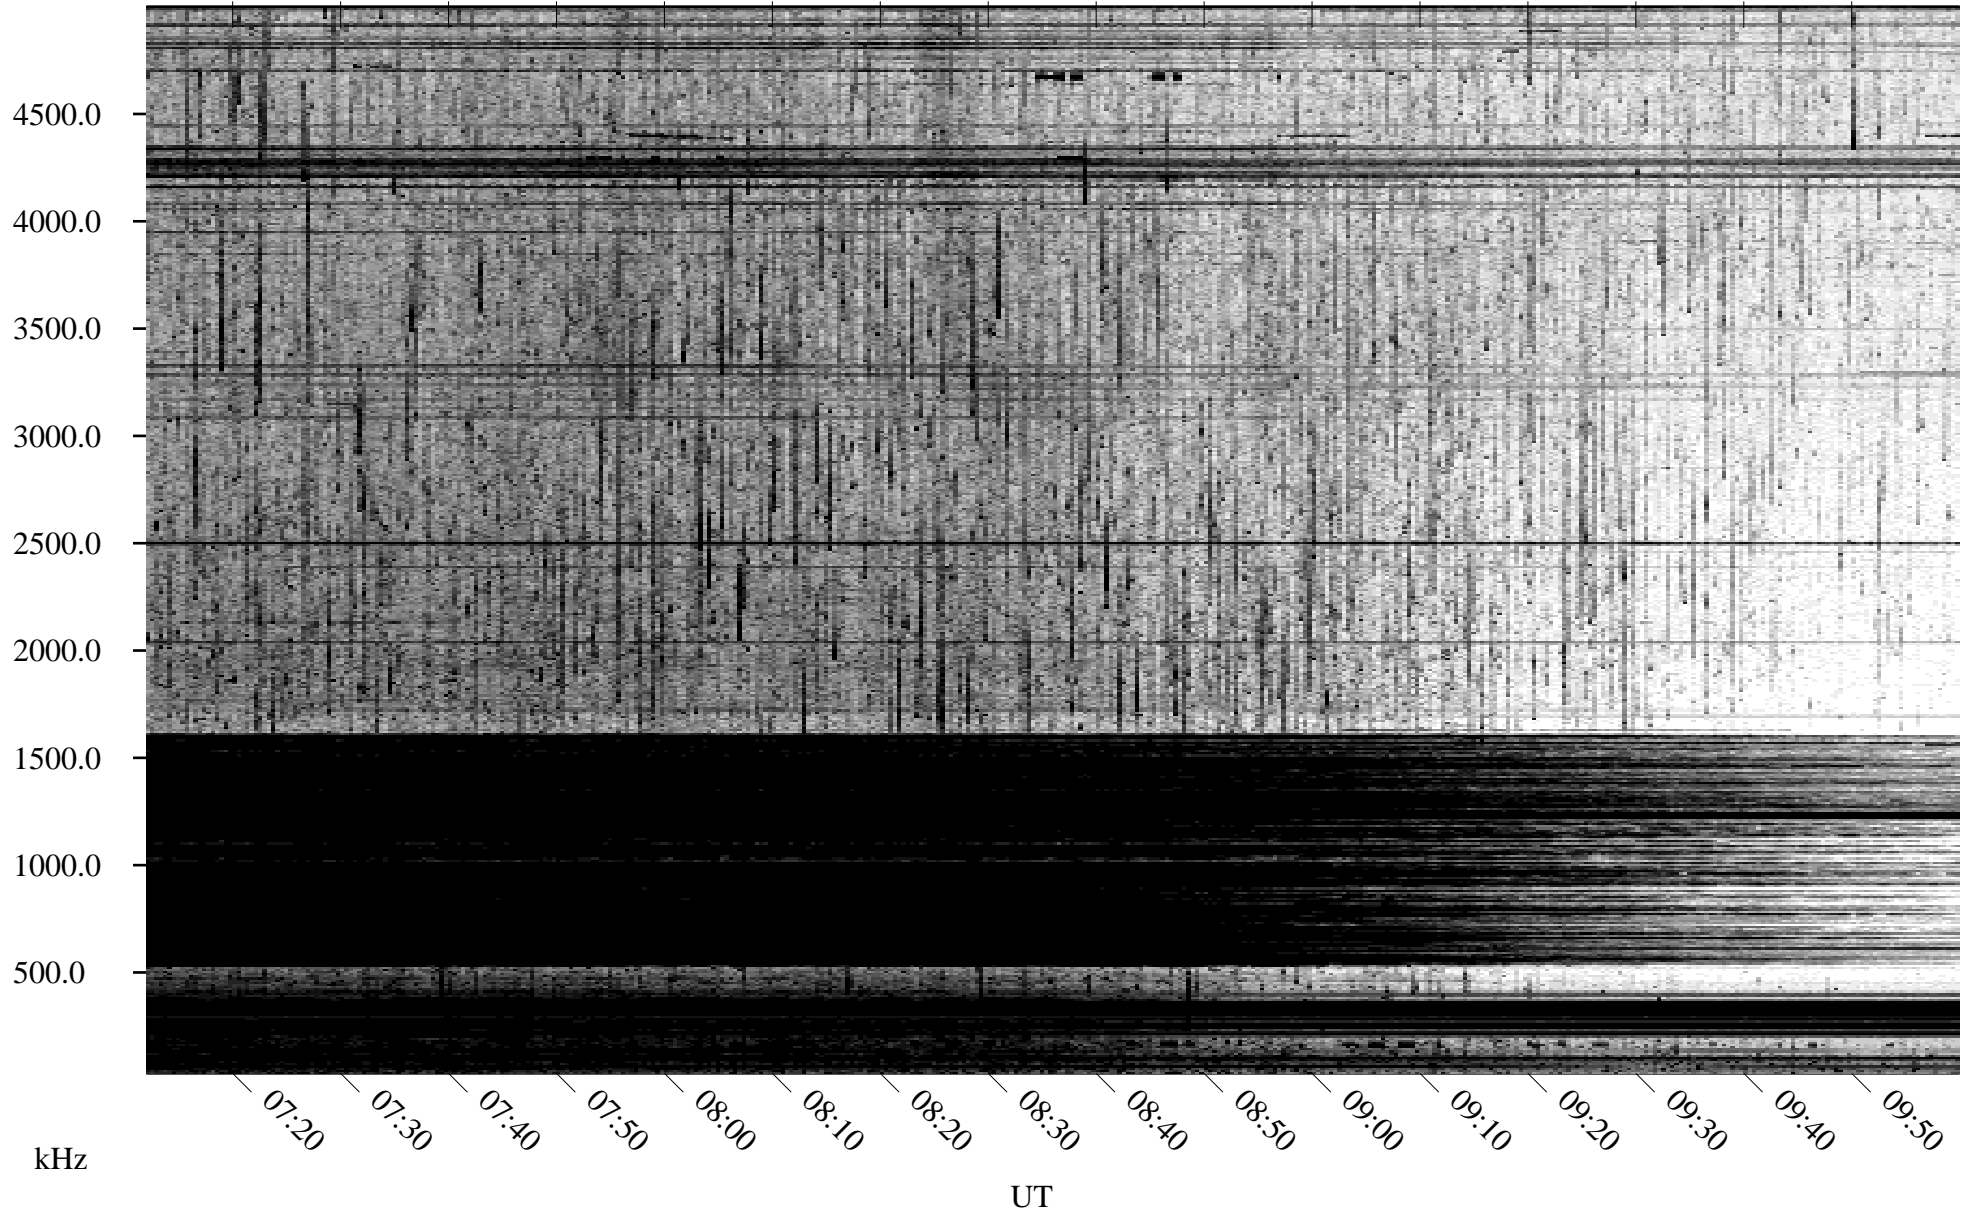

06/11/1996 Churchill, Manitoba

Linear Scale Black = 161 White = 15

ch96163l.r00m max_12

Page 1

06/11/1996 Churchill, Manitoba

Linear Scale Black = 161 White = 15

ch96163l.r00m max_12

Page 2

06/12/1996 Churchill, Manitoba

Linear Scale Black = 161 White = 15

ch96163l.r00m max_12

Page 3

06/12/1996 Churchill, Manitoba

Linear Scale Black = 161 White = 15

ch96163l.r00m max_12

Page 4

06/12/1996 Churchill, Manitoba

Linear Scale Black = 161 White = 15

ch96163l.r00m max_12

Page 5

06/12/1996 Churchill, Manitoba

Linear Scale Black = 161 White = 15

ch96163l.r00m max_12

Page 6

06/12/1996 Churchill, Manitoba

Linear Scale Black = 161 White = 15

ch96163l.r00m max_12

Page 7

06/12/1996 Churchill, Manitoba

Linear Scale Black = 161 White = 15

ch96163l.r00m max_12

Page 8