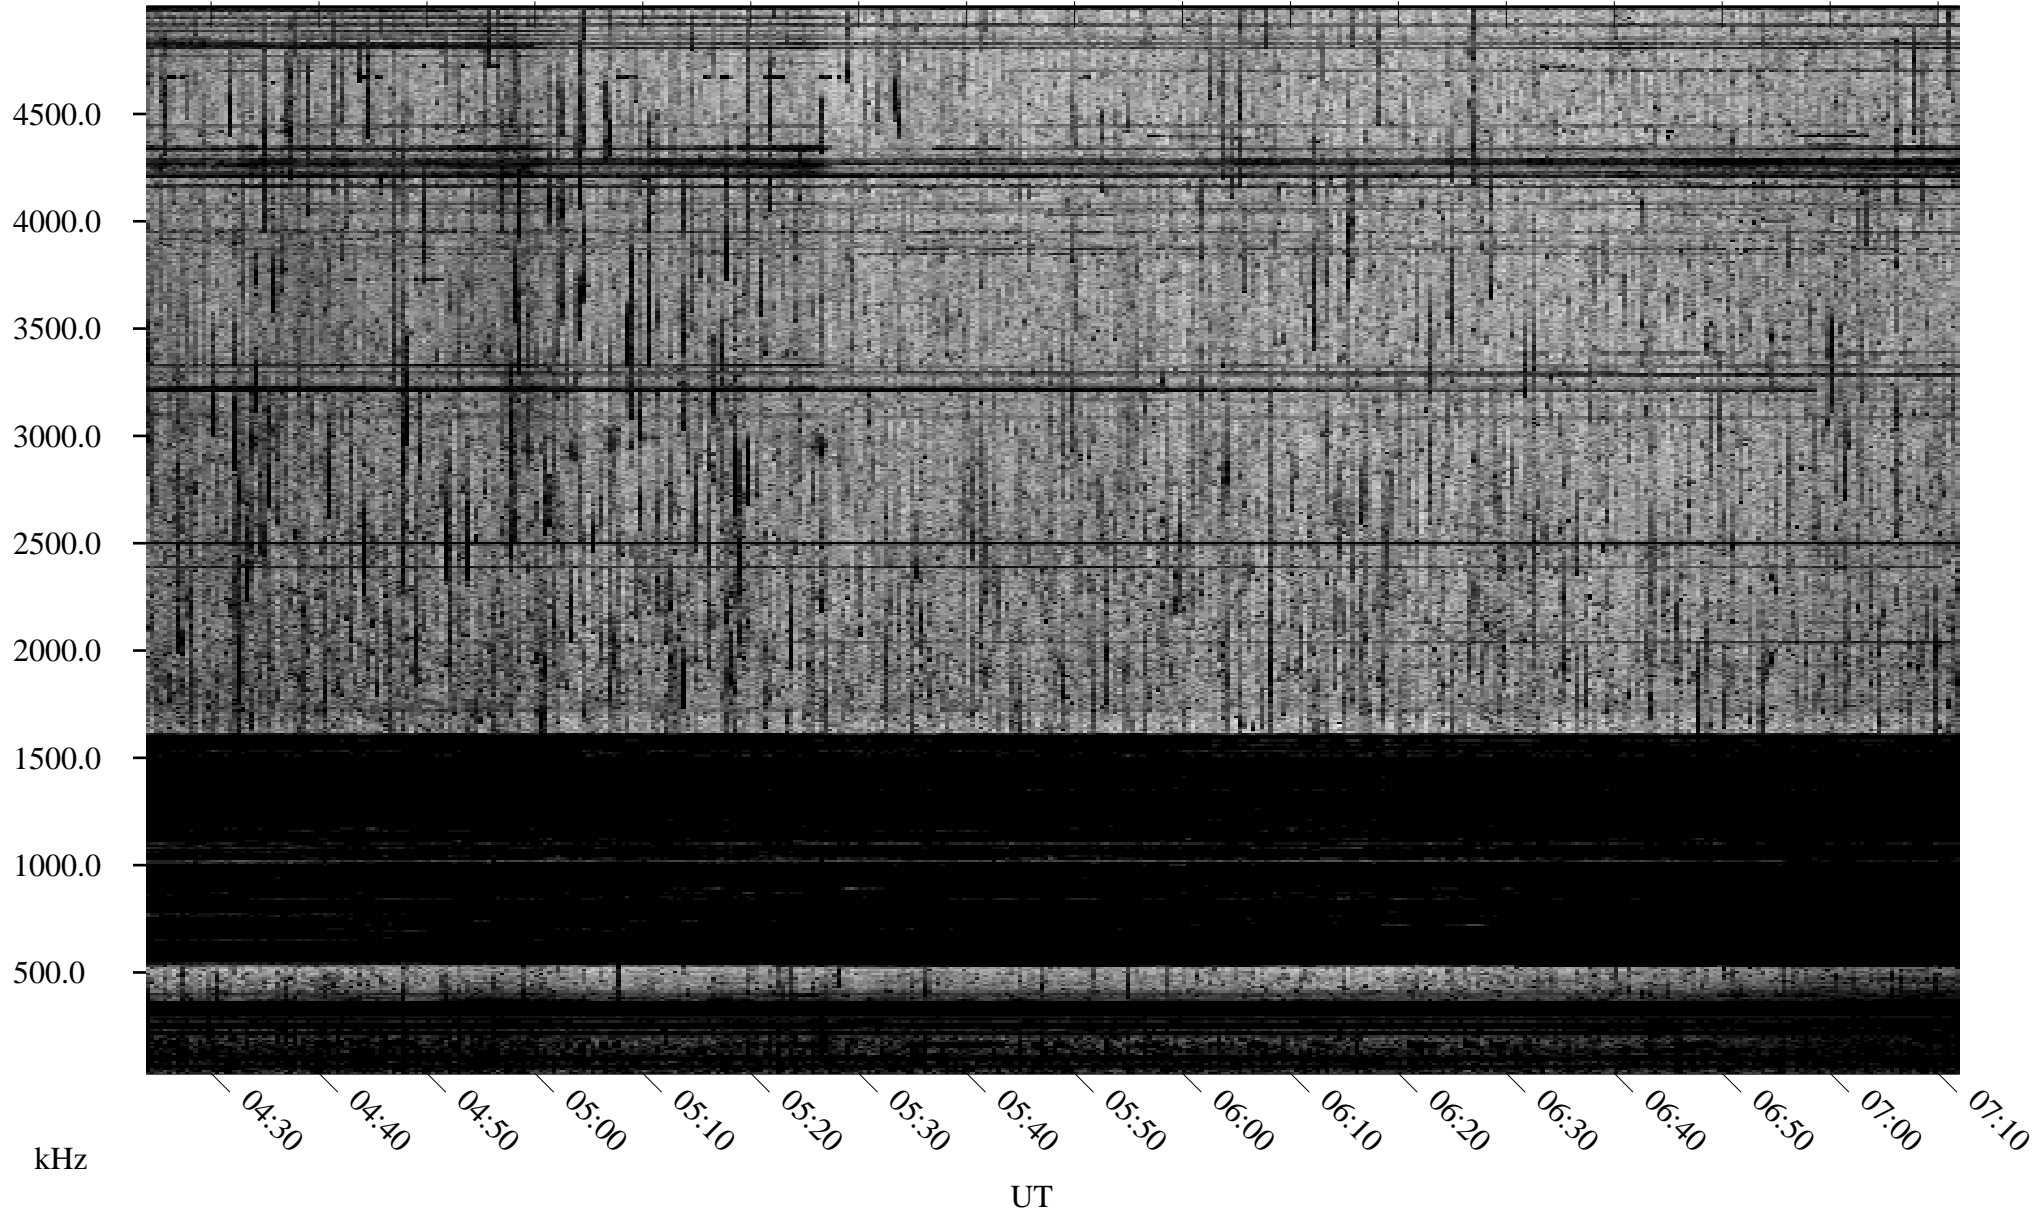

06/11/1996 Churchill, Manitoba

Linear Scale Black = 161 White = 15

ch96163l.r00m max_12

Page 1

06/11/1996 Churchill, Manitoba

Linear Scale Black = 161 White = 15

ch96163l.r00m max_12

Page 2

06/12/1996 Churchill, Manitoba

Linear Scale Black = 161 White = 15

ch96163l.r00m max_12

Page 3

06/12/1996 Churchill, Manitoba

Linear Scale Black = 161 White = 15

ch96163l.r00m max_12

Page 4

06/12/1996 Churchill, Manitoba

Linear Scale Black = 161 White = 15

ch96163l.r00m max_12

Page 5

06/12/1996 Churchill, Manitoba

Linear Scale Black = 161 White = 15

ch96163l.r00m max_12

Page 6

06/12/1996 Churchill, Manitoba

Linear Scale Black = 161 White = 15

ch96163l.r00m max_12

Page 7

06/12/1996 Churchill, Manitoba

Linear Scale Black = 161 White = 15

ch96163l.r00m max_12

Page 8