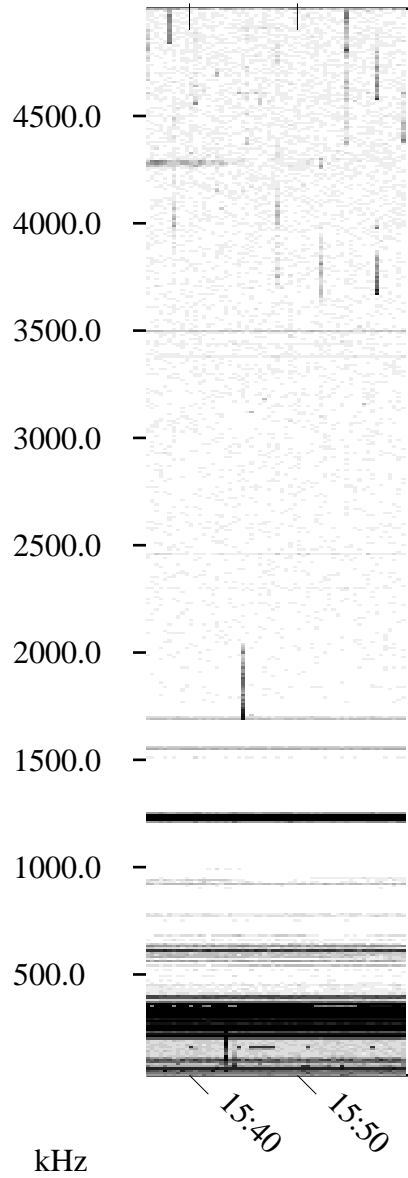

06/11/1996 Churchill, Manitoba

Linear Scale Black = 161 White = 15

ch96163l.r00m max_12

Page 1

06/11/1996 Churchill, Manitoba

Linear Scale Black = 161 White = 15

ch96163l.r00m max_12

Page 2

06/12/1996 Churchill, Manitoba

Linear Scale Black = 161 White = 15

ch96163l.r00m max_12

Page 3

06/12/1996 Churchill, Manitoba

Linear Scale Black = 161 White = 15

ch96163l.r00m max_12

Page 4

06/12/1996 Churchill, Manitoba

Linear Scale Black = 161 White = 15

ch96163l.r00m max_12

Page 5

06/12/1996 Churchill, Manitoba

Linear Scale Black = 161 White = 15

ch96163l.r00m max_12

Page 6

06/12/1996 Churchill, Manitoba

Linear Scale Black = 161 White = 15

ch96163l.r00m max_12

Page 7

06/12/1996 Churchill, Manitoba

Linear Scale Black = 161 White = 15

ch96163l.r00m max_12

Page 8