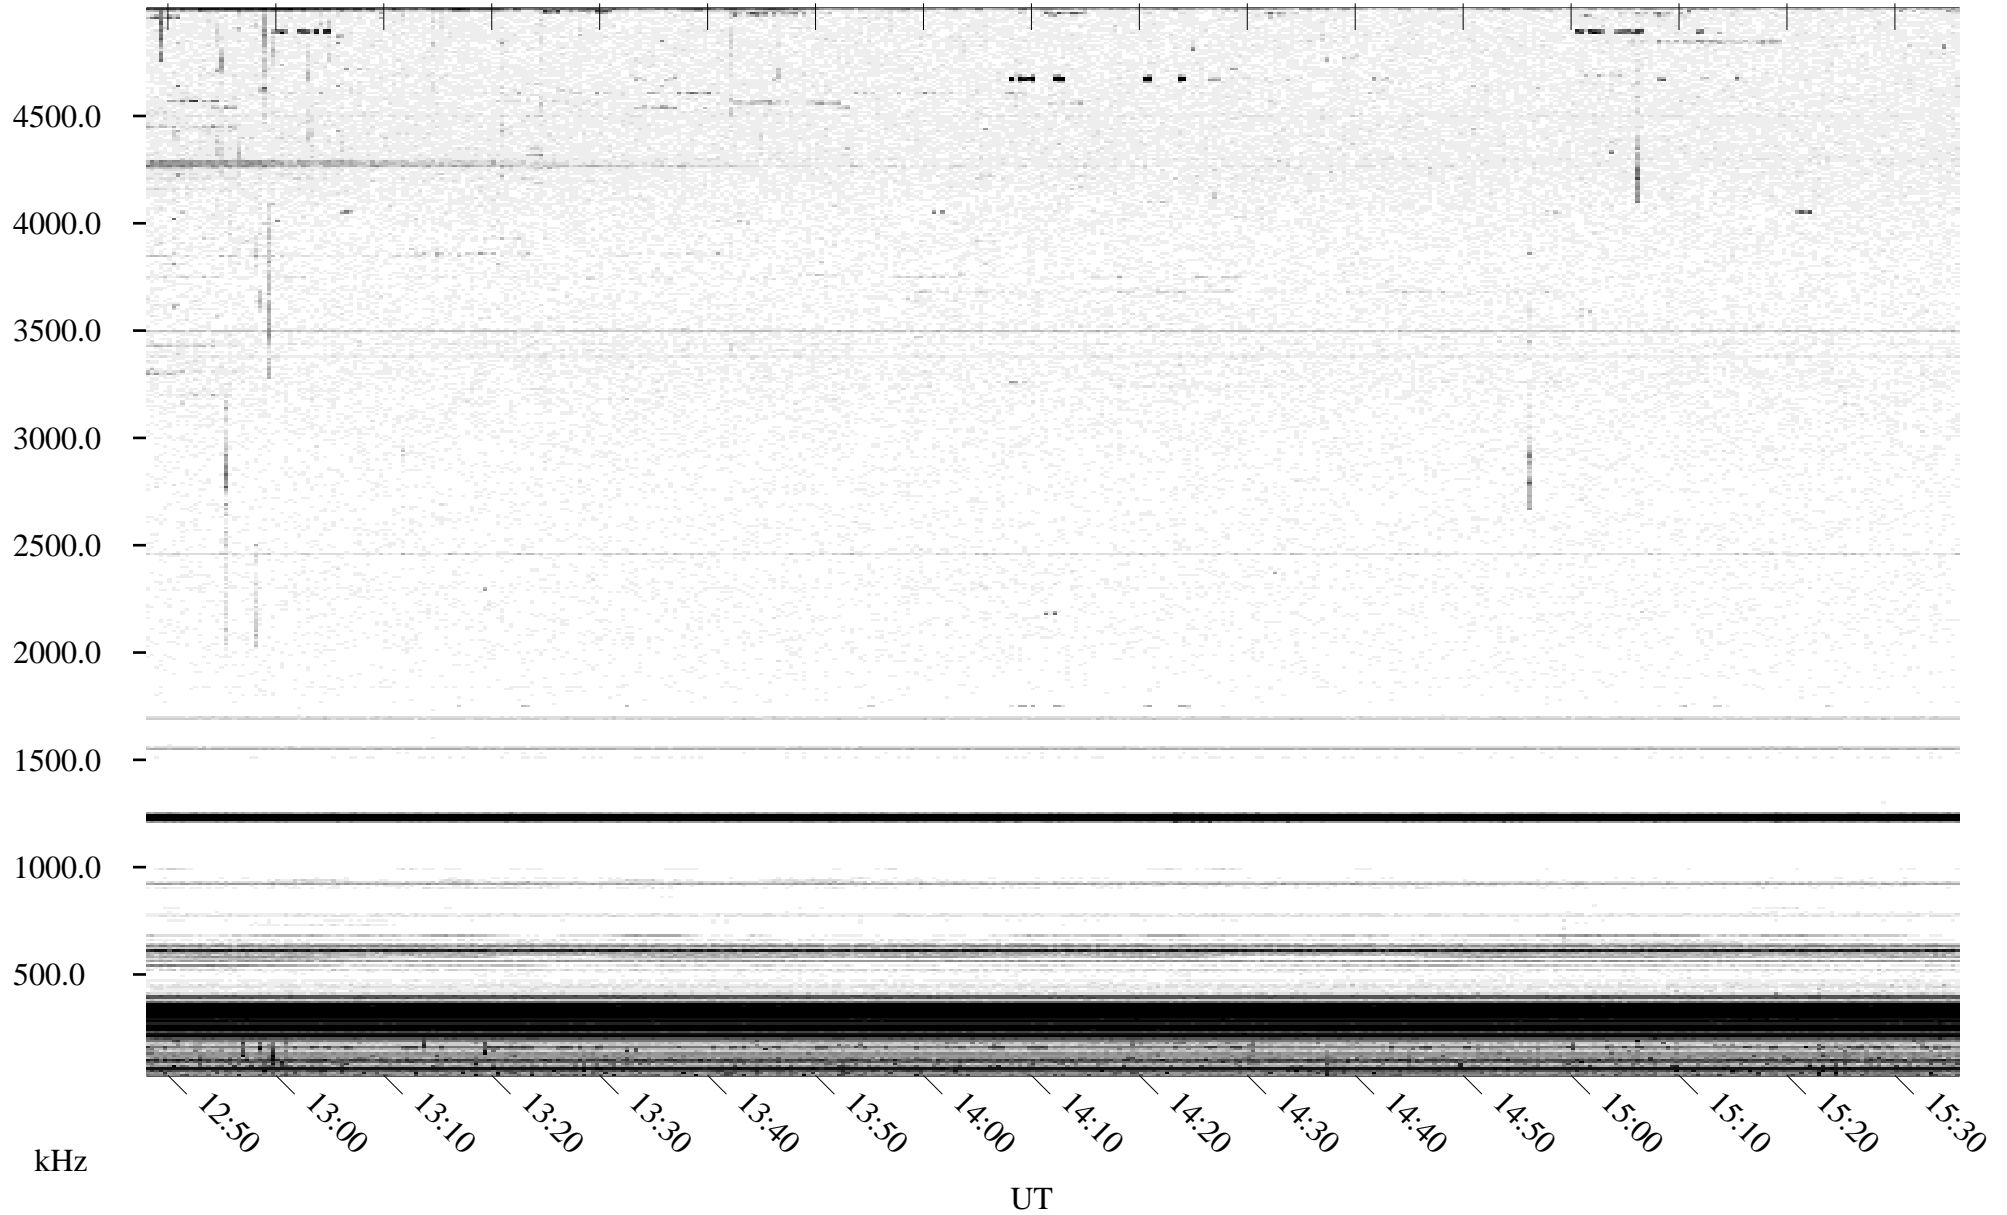

06/12/1996 Churchill, Manitoba

Linear Scale Black = 161 White = 15

ch96164l.r00m max_12

Page 1

06/12/1996 Churchill, Manitoba

Linear Scale Black = 161 White = 15

ch96164l.r00m max_12

Page 2

06/13/1996 Churchill, Manitoba

Linear Scale Black = 161 White = 15

ch96164l.r00m max_12

Page 3

06/13/1996 Churchill, Manitoba

Linear Scale Black = 161 White = 15

ch96164l.r00m max_12

Page 4

06/13/1996 Churchill, Manitoba

Linear Scale Black = 161 White = 15

ch96164l.r00m max_12

Page 5

06/13/1996 Churchill, Manitoba

Linear Scale Black = 161 White = 15

ch96164l.r00m max_12

Page 6

06/13/1996 Churchill, Manitoba

Linear Scale Black = 161 White = 15

ch96164l.r00m max_12

Page 7

06/13/1996 Churchill, Manitoba

Linear Scale Black = 161 White = 15

ch96164l.r00m max_12

Page 8