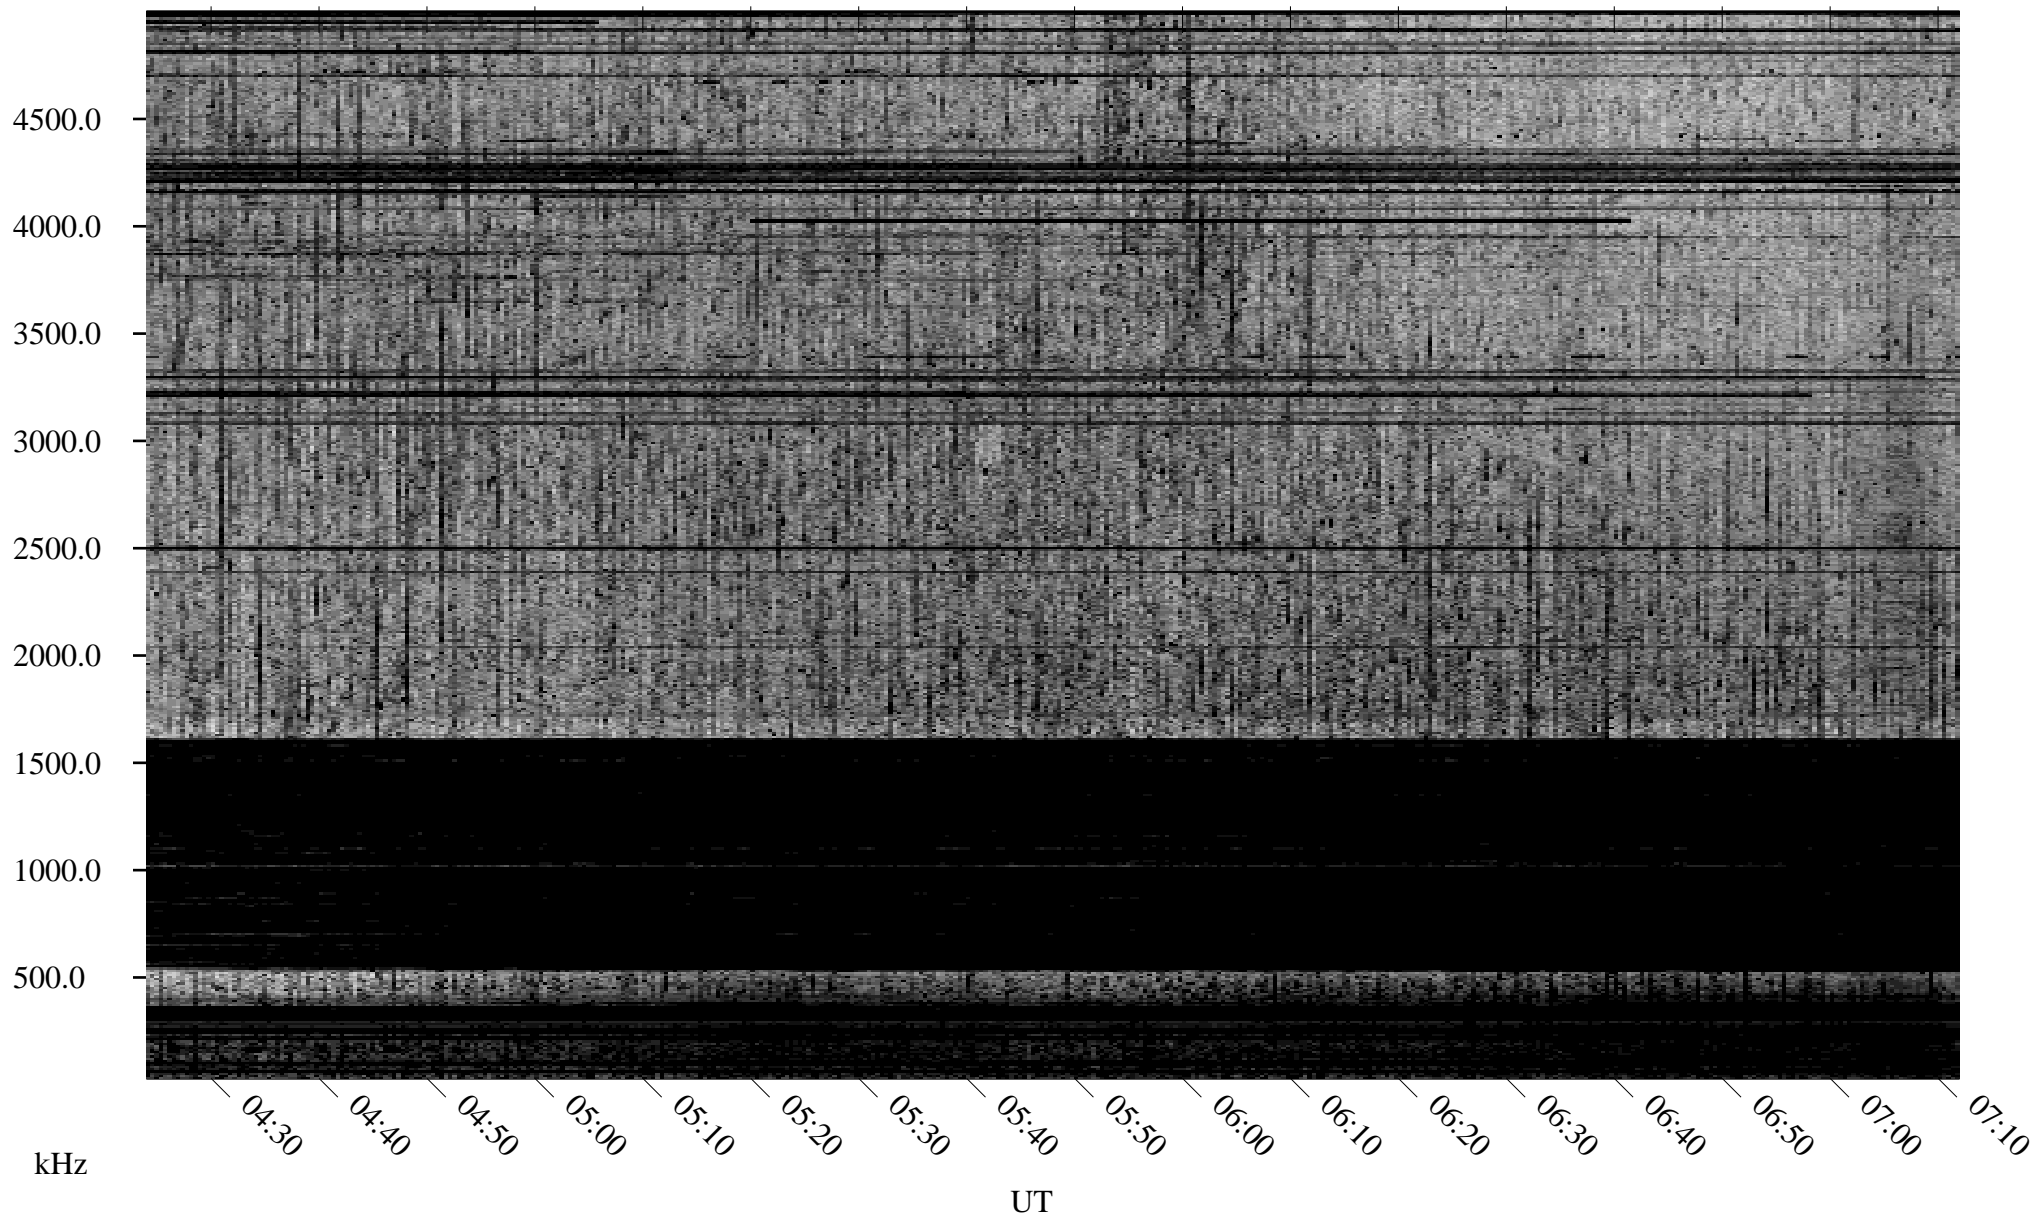

06/12/1996 Churchill, Manitoba

Linear Scale Black = 161 White = 15

ch96164l.r00m max_12

Page 1

06/12/1996 Churchill, Manitoba

Linear Scale Black = 161 White = 15

ch96164l.r00m max_12

Page 2

06/13/1996 Churchill, Manitoba

Linear Scale Black = 161 White = 15

ch96164l.r00m max_12

Page 3

06/13/1996 Churchill, Manitoba

Linear Scale Black = 161 White = 15

ch96164l.r00m max_12

Page 4

06/13/1996 Churchill, Manitoba

Linear Scale Black = 161 White = 15

ch96164l.r00m max_12

Page 5

06/13/1996 Churchill, Manitoba

Linear Scale Black = 161 White = 15

ch96164l.r00m max_12

Page 6

06/13/1996 Churchill, Manitoba

Linear Scale Black = 161 White = 15

ch96164l.r00m max_12

Page 7

06/13/1996 Churchill, Manitoba

Linear Scale Black = 161 White = 15

ch96164l.r00m max_12

Page 8