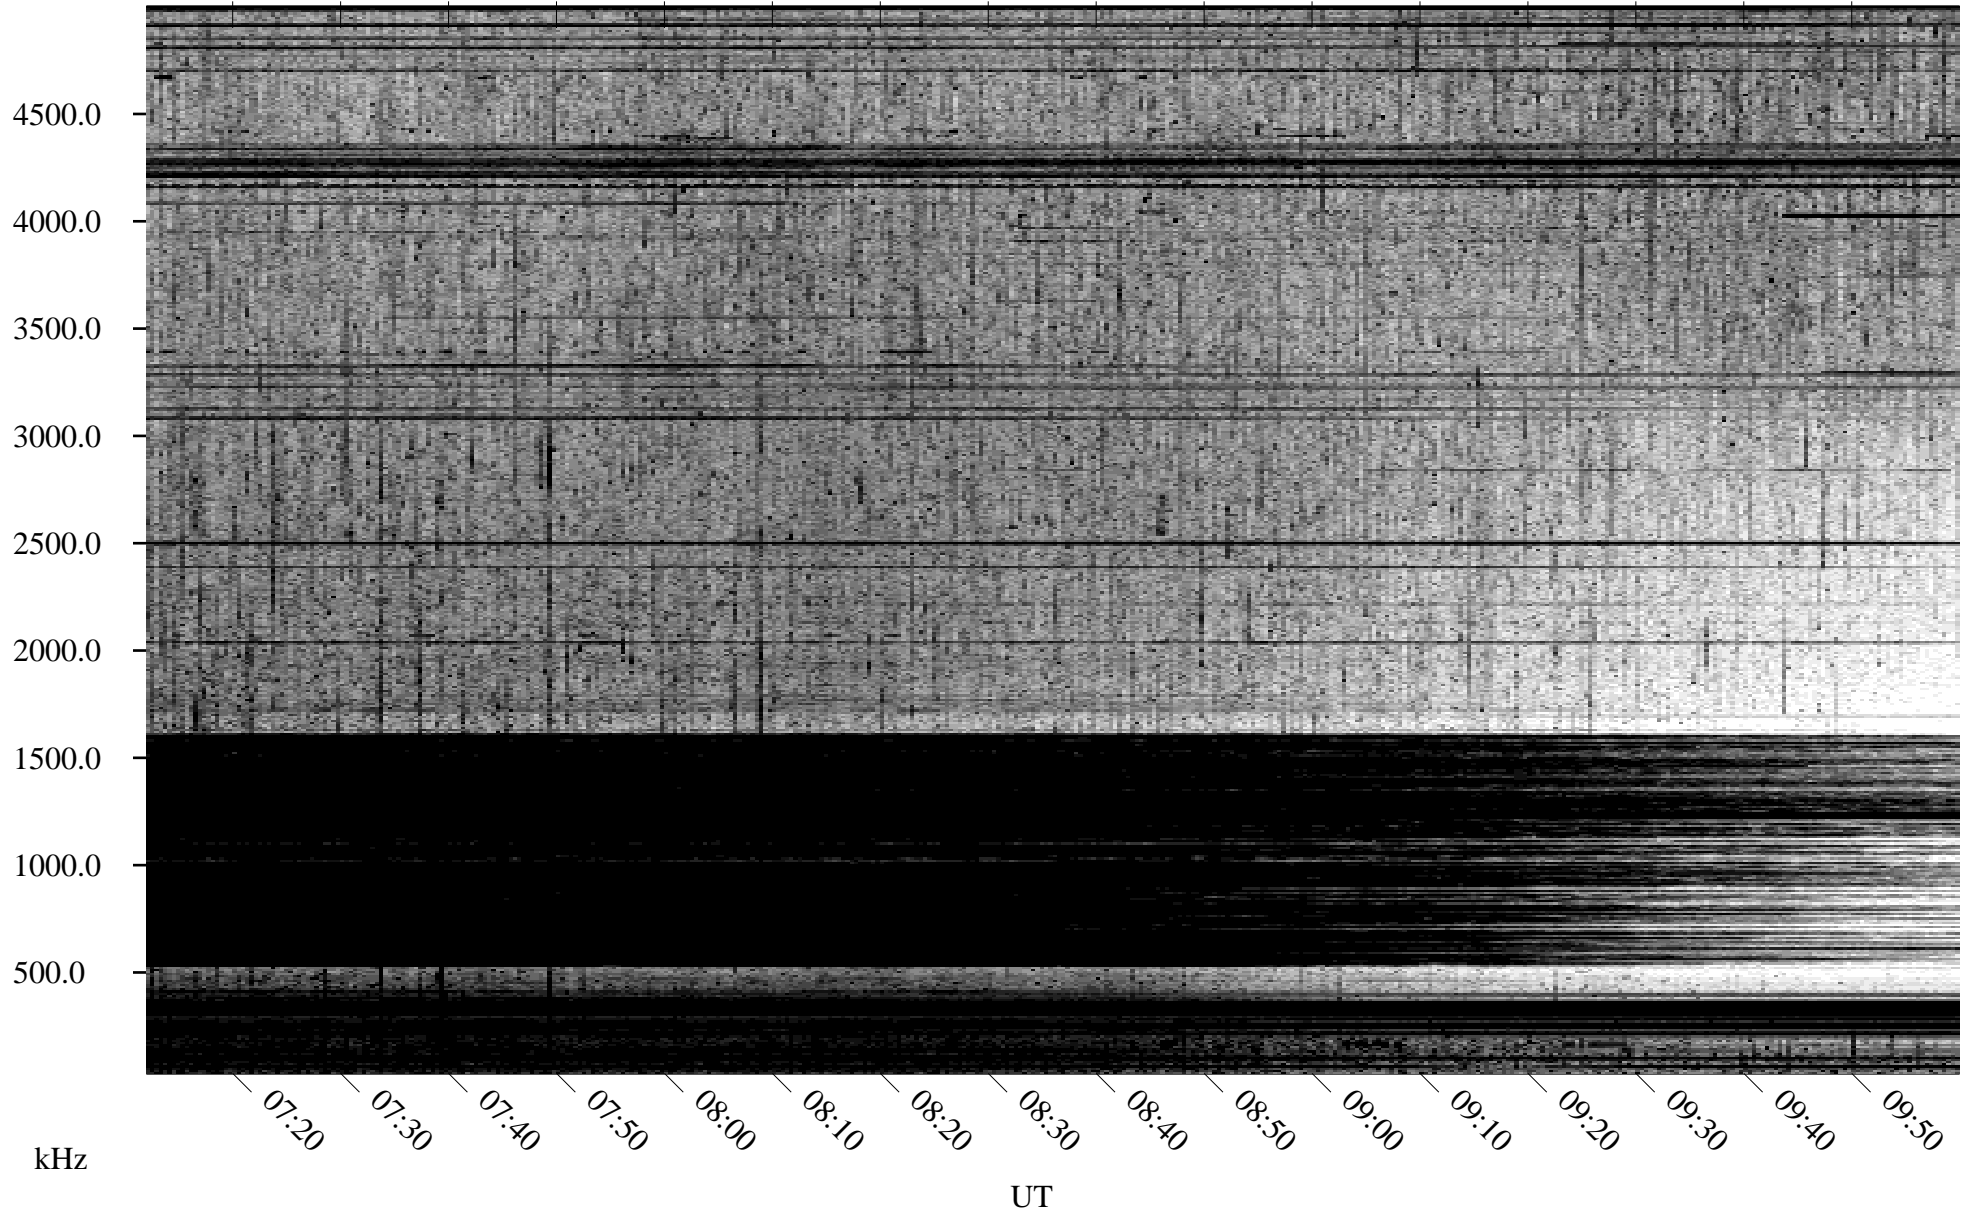

06/12/1996 Churchill, Manitoba

Linear Scale Black = 161 White = 15

ch96164l.r00m max_12

Page 1

06/12/1996 Churchill, Manitoba

Linear Scale Black = 161 White = 15

ch96164l.r00m max_12

Page 2

06/13/1996 Churchill, Manitoba

Linear Scale Black = 161 White = 15

ch96164l.r00m max_12

Page 3

06/13/1996 Churchill, Manitoba

Linear Scale Black = 161 White = 15

ch96164l.r00m max_12

Page 4

06/13/1996 Churchill, Manitoba

Linear Scale Black = 161 White = 15

ch96164l.r00m max_12

Page 5

06/13/1996 Churchill, Manitoba

Linear Scale Black = 161 White = 15

ch96164l.r00m max_12

Page 6

06/13/1996 Churchill, Manitoba

Linear Scale Black = 161 White = 15

ch96164l.r00m max_12

Page 7

06/13/1996 Churchill, Manitoba

Linear Scale Black = 161 White = 15

ch96164l.r00m max_12

Page 8