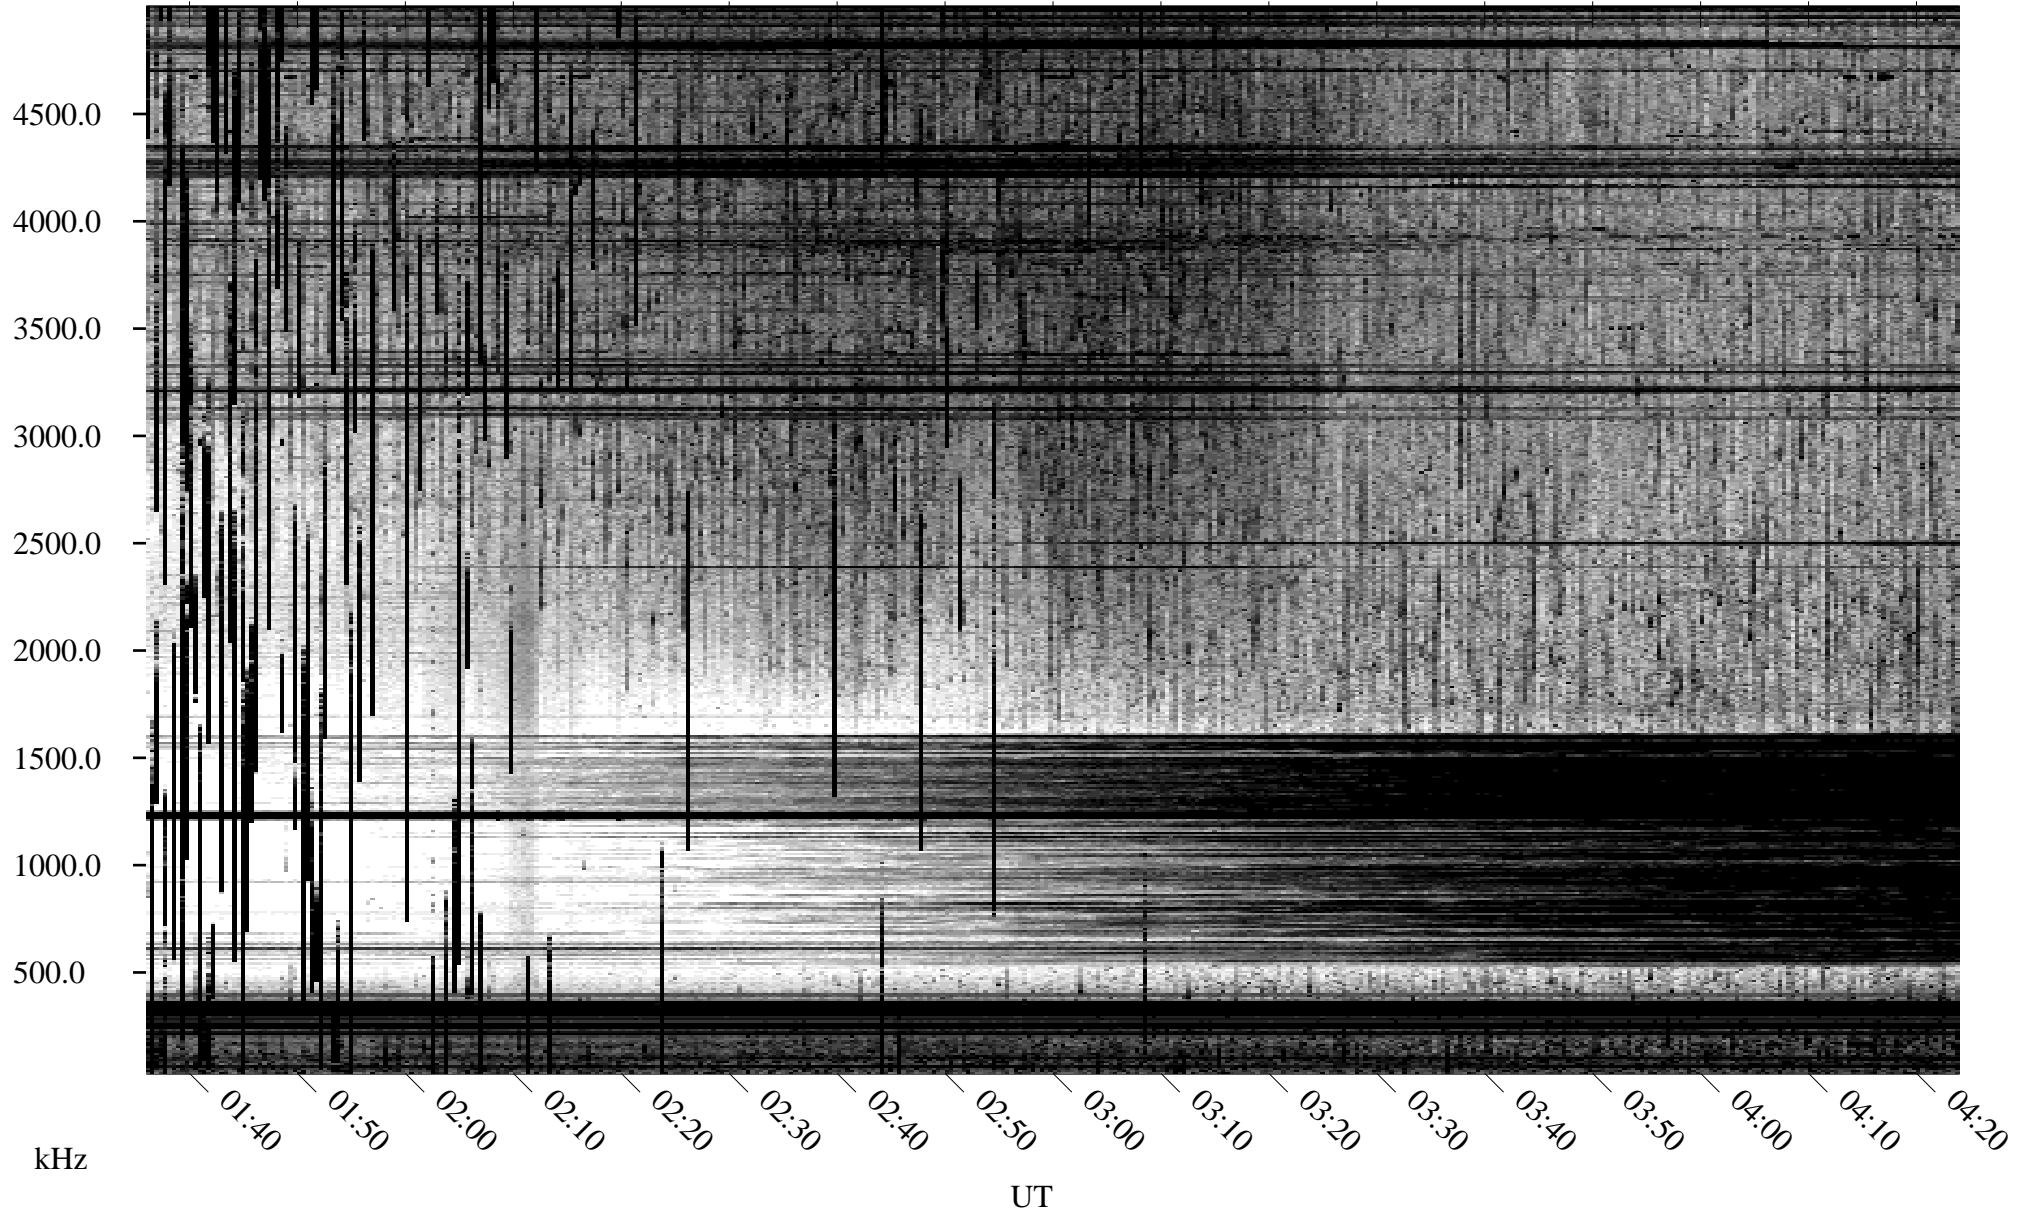

06/12/1996 Churchill, Manitoba

Linear Scale Black = 161 White = 15

ch96164l.r00m max_12

Page 1

06/12/1996 Churchill, Manitoba

Linear Scale Black = 161 White = 15

ch96164l.r00m max_12

Page 2

06/13/1996 Churchill, Manitoba

Linear Scale Black = 161 White = 15

ch96164l.r00m max_12

Page 3

06/13/1996 Churchill, Manitoba

Linear Scale Black = 161 White = 15

ch96164l.r00m max_12

Page 4

06/13/1996 Churchill, Manitoba

Linear Scale Black = 161 White = 15

ch96164l.r00m max_12

Page 5

06/13/1996 Churchill, Manitoba

Linear Scale Black = 161 White = 15

ch96164l.r00m max_12

Page 6

06/13/1996 Churchill, Manitoba

Linear Scale Black = 161 White = 15

ch96164l.r00m max_12

Page 7

06/13/1996 Churchill, Manitoba

Linear Scale Black = 161 White = 15

ch96164l.r00m max_12

Page 8