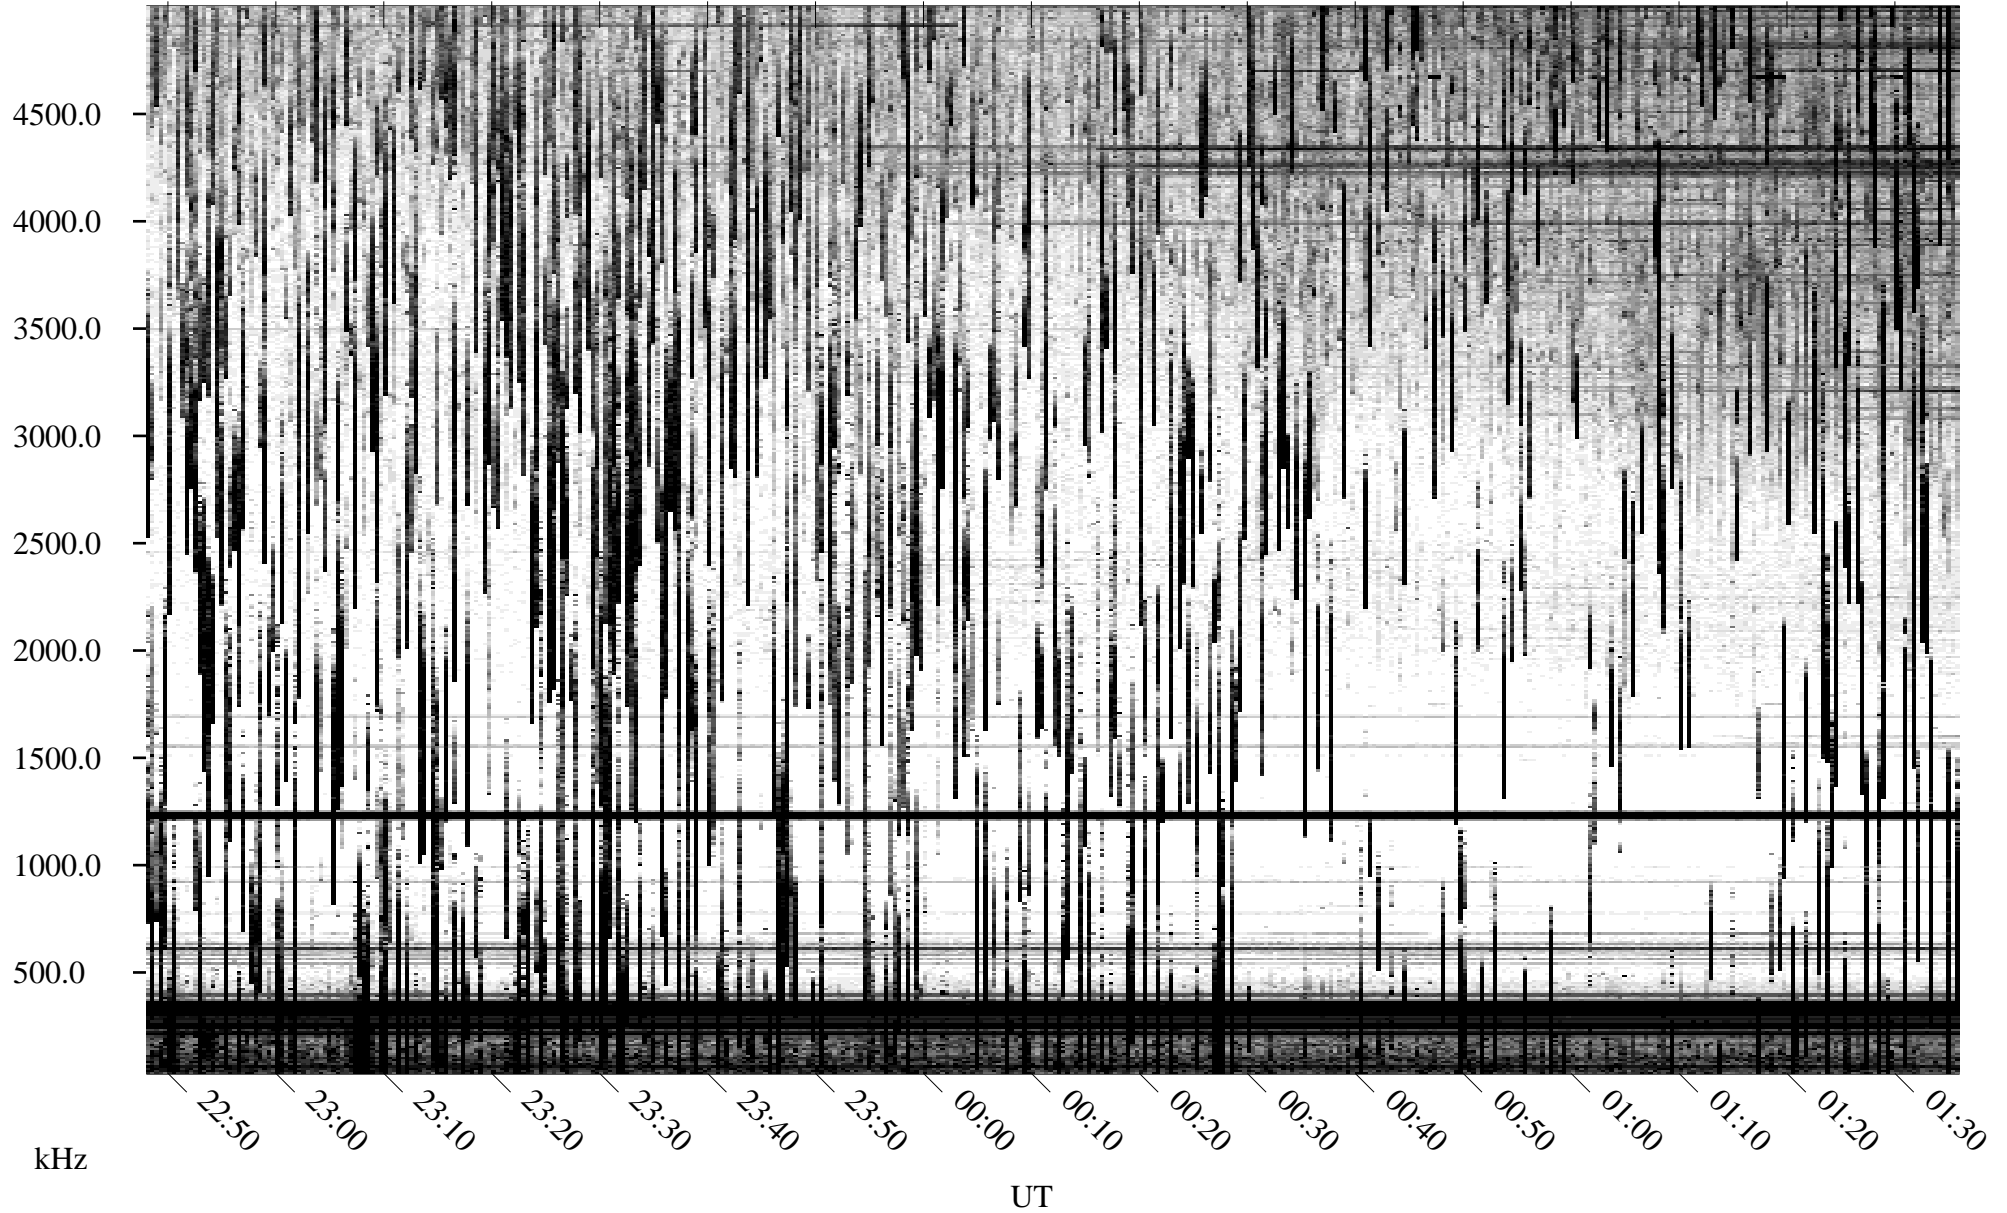

06/12/1996 Churchill, Manitoba

Linear Scale Black = 161 White = 15

ch96164l.r00m max_12

Page 1

06/12/1996 Churchill, Manitoba

Linear Scale Black = 161 White = 15

ch96164l.r00m max_12

Page 2

06/13/1996 Churchill, Manitoba

Linear Scale Black = 161 White = 15

ch96164l.r00m max_12

Page 3

06/13/1996 Churchill, Manitoba

Linear Scale Black = 161 White = 15

ch96164l.r00m max_12

Page 4

06/13/1996 Churchill, Manitoba

Linear Scale Black = 161 White = 15

ch96164l.r00m max_12

Page 5

06/13/1996 Churchill, Manitoba

Linear Scale Black = 161 White = 15

ch96164l.r00m max_12

Page 6

06/13/1996 Churchill, Manitoba

Linear Scale Black = 161 White = 15

ch96164l.r00m max_12

Page 7

06/13/1996 Churchill, Manitoba

Linear Scale Black = 161 White = 15

ch96164l.r00m max_12

Page 8