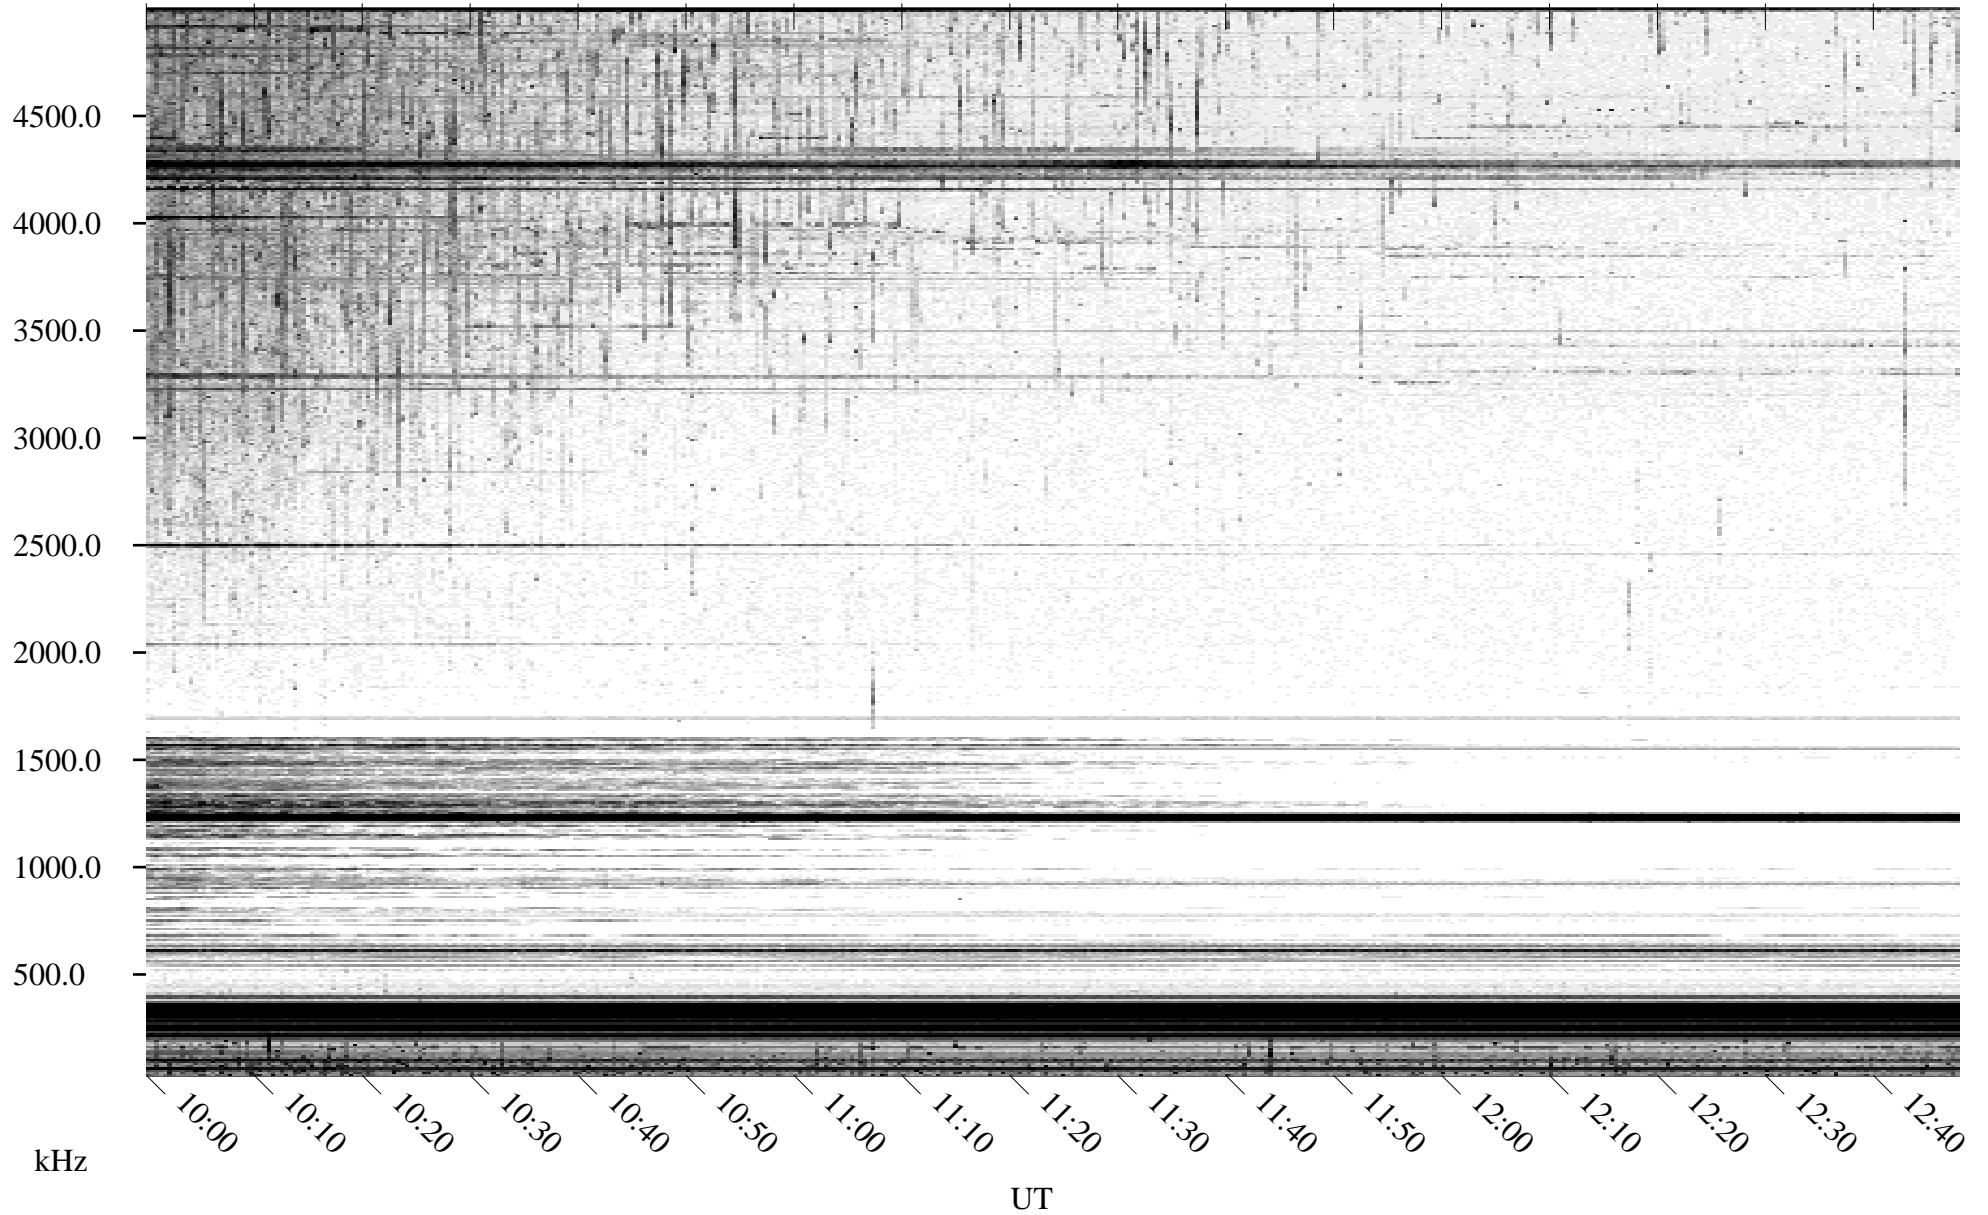

06/12/1996 Churchill, Manitoba

Linear Scale Black = 161 White = 15

ch96164l.r00m max_12

Page 1

06/12/1996 Churchill, Manitoba

Linear Scale Black = 161 White = 15

ch96164l.r00m max_12

Page 2

06/13/1996 Churchill, Manitoba

Linear Scale Black = 161 White = 15

ch96164l.r00m max_12

Page 3

06/13/1996 Churchill, Manitoba

Linear Scale Black = 161 White = 15

ch96164l.r00m max_12

Page 4

06/13/1996 Churchill, Manitoba

Linear Scale Black = 161 White = 15

ch96164l.r00m max_12

Page 5

06/13/1996 Churchill, Manitoba

Linear Scale Black = 161 White = 15

ch96164l.r00m max_12

Page 6

06/13/1996 Churchill, Manitoba

Linear Scale Black = 161 White = 15

ch96164l.r00m max_12

Page 7

06/13/1996 Churchill, Manitoba

Linear Scale Black = 161 White = 15

ch96164l.r00m max_12

Page 8