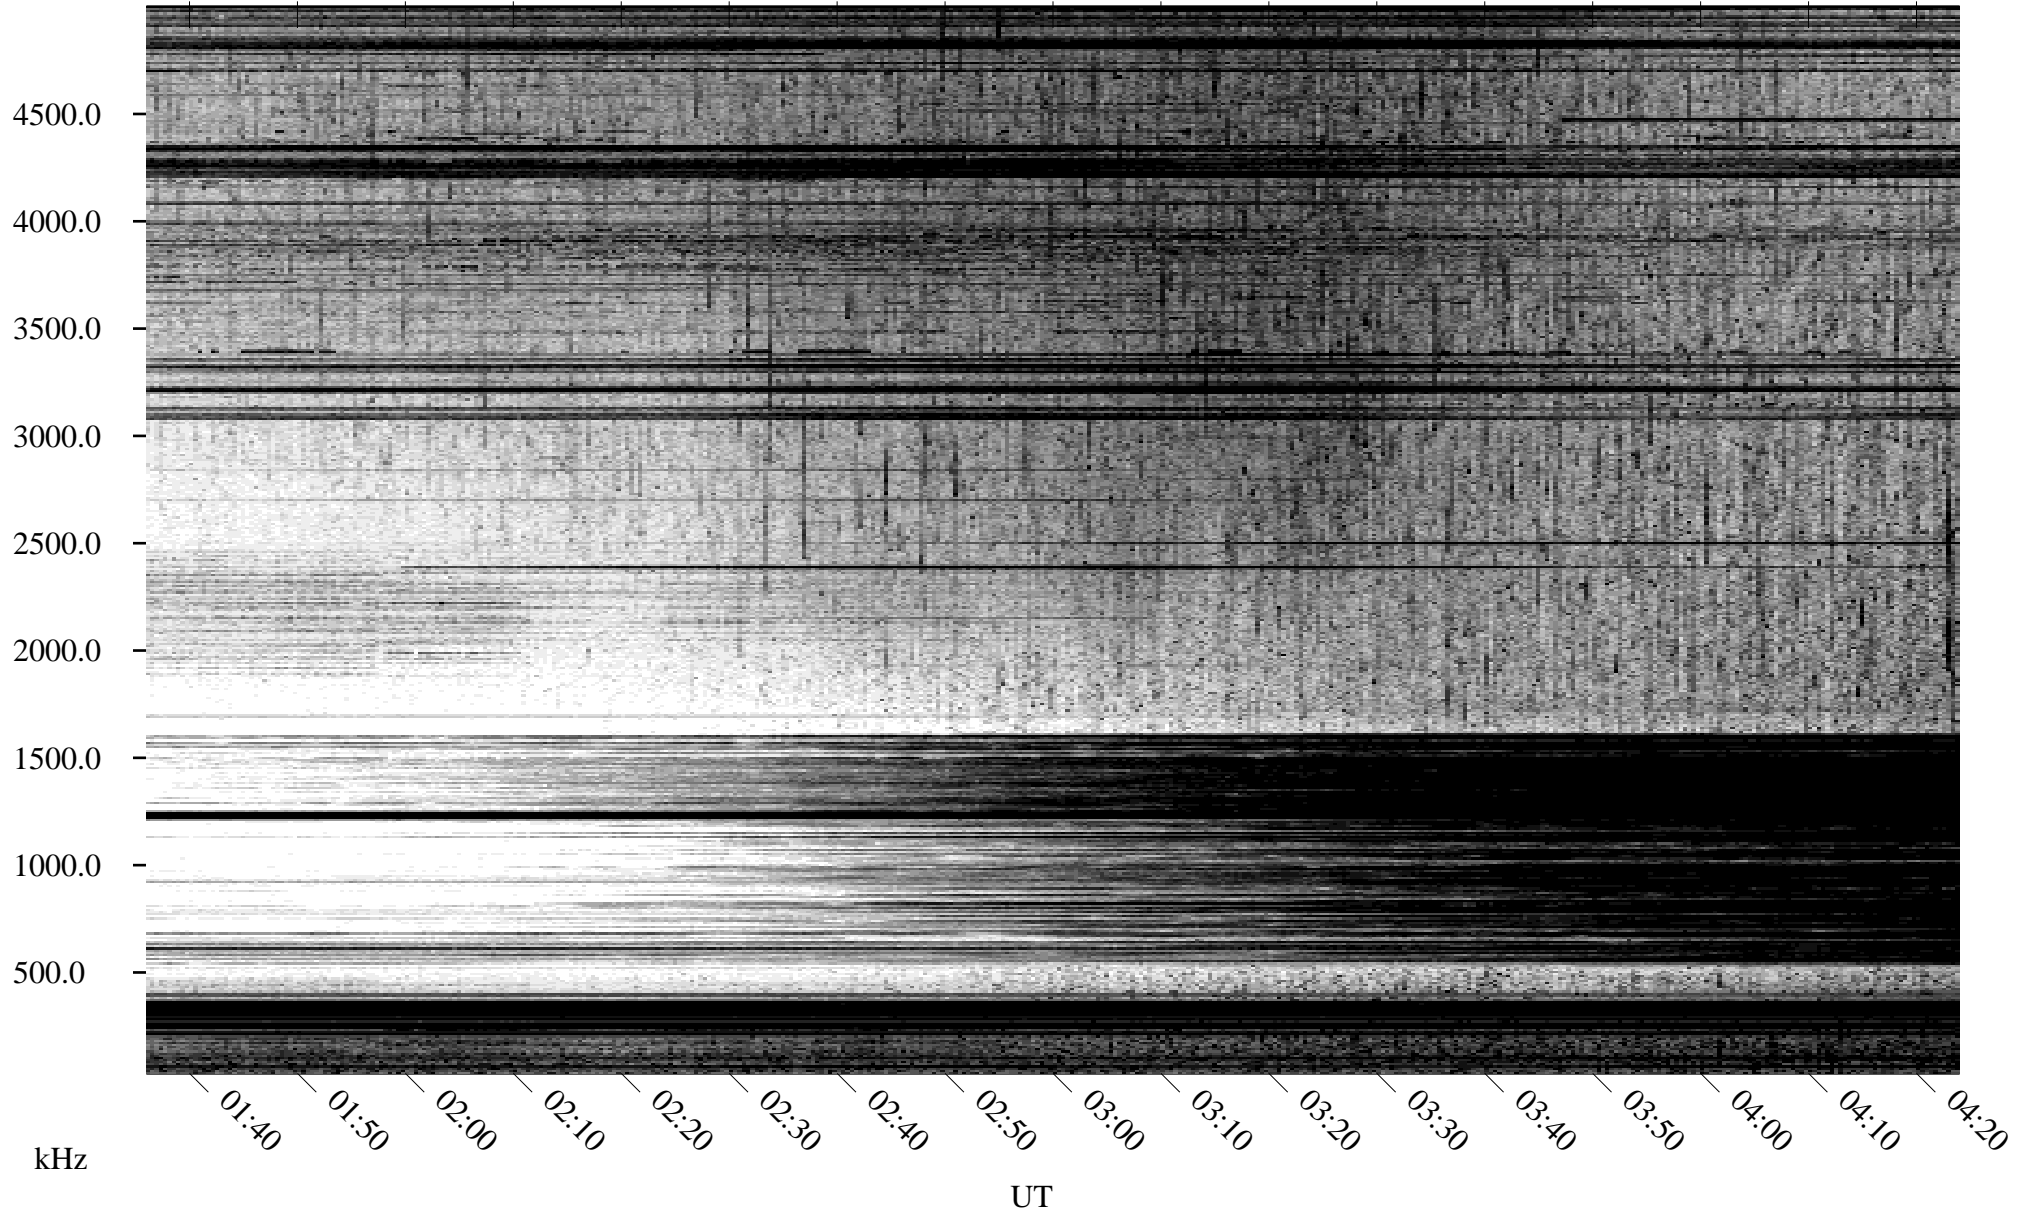

06/13/1996 Churchill, Manitoba

Linear Scale Black = 161 White = 15

ch96165l.r00m max_12

Page 1

06/13/1996 Churchill, Manitoba

Linear Scale Black = 161 White = 15

ch961651.r00m max_12

Page 2

06/14/1996 Churchill, Manitoba

Linear Scale Black = 161 White = 15

ch96165l.r00m max_12

Page 3

06/14/1996 Churchill, Manitoba

Linear Scale Black = 161 White = 15

ch96165l.r00m max_12

Page 4

06/14/1996 Churchill, Manitoba

Linear Scale Black = 161 White = 15

ch96165l.r00m max_12

Page 5

06/14/1996 Churchill, Manitoba

Linear Scale Black = 161 White = 15

ch96165l.r00m max_12

Page 6

06/14/1996 Churchill, Manitoba

Linear Scale Black = 161 White = 15

ch961651.r00m max_12

Page 7

06/14/1996 Churchill, Manitoba

Linear Scale Black = 161 White = 15

ch96165l.r00m max_12

Page 8