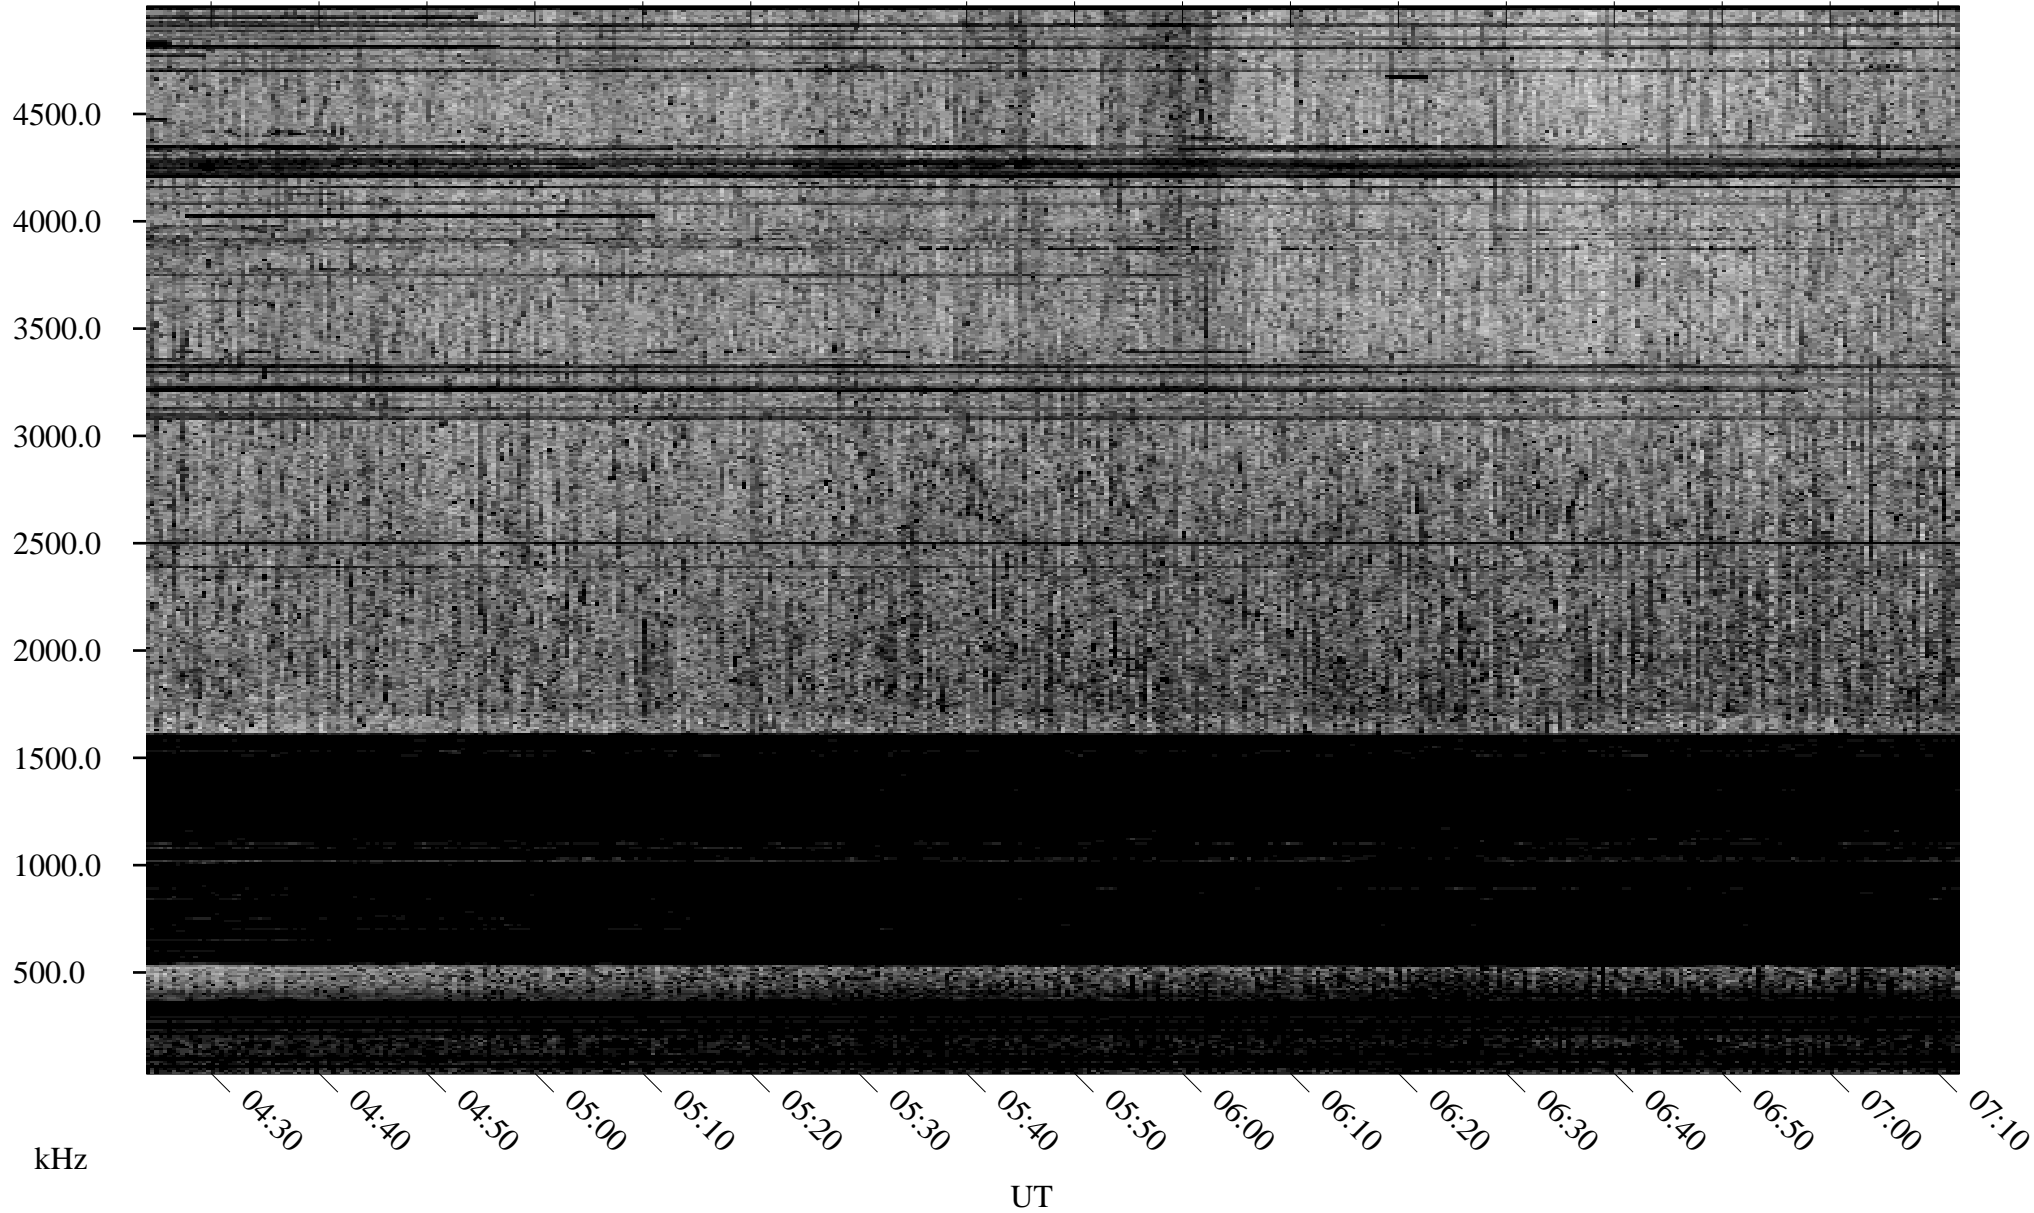

06/13/1996 Churchill, Manitoba

Linear Scale Black = 161 White = 15

ch96165l.r00m max_12

Page 1

06/13/1996 Churchill, Manitoba

Linear Scale Black = 161 White = 15

ch961651.r00m max_12

Page 2

06/14/1996 Churchill, Manitoba

Linear Scale Black = 161 White = 15

ch96165l.r00m max_12

Page 3

06/14/1996 Churchill, Manitoba

Linear Scale Black = 161 White = 15

ch96165l.r00m max_12

Page 4

06/14/1996 Churchill, Manitoba

Linear Scale Black = 161 White = 15

ch96165l.r00m max_12

Page 5

06/14/1996 Churchill, Manitoba

Linear Scale Black = 161 White = 15

ch96165l.r00m max_12

Page 6

06/14/1996 Churchill, Manitoba

Linear Scale Black = 161 White = 15

ch961651.r00m max_12

Page 7

06/14/1996 Churchill, Manitoba

Linear Scale Black = 161 White = 15

ch96165l.r00m max_12

Page 8