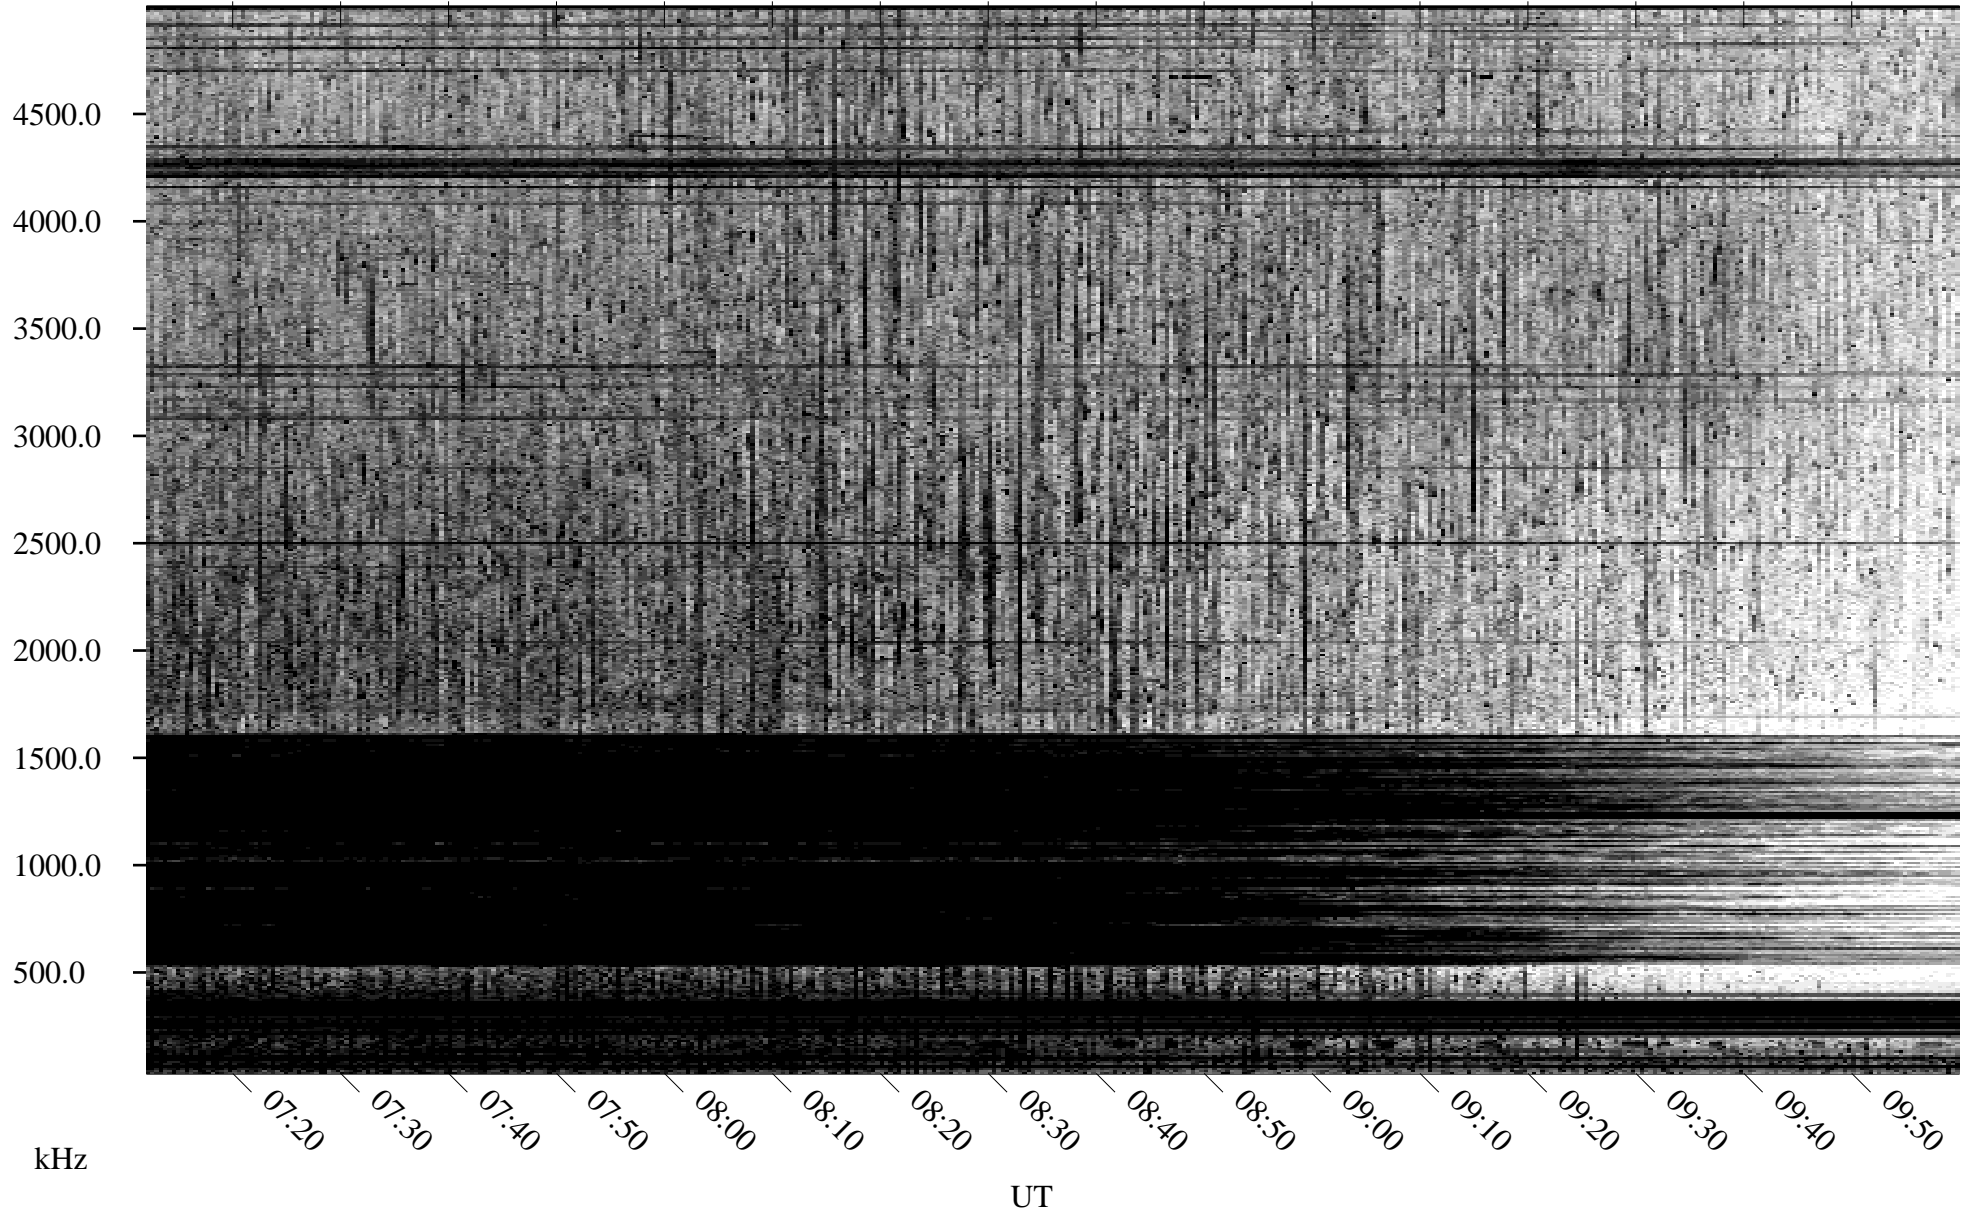

06/13/1996 Churchill, Manitoba

Linear Scale Black = 161 White = 15

ch96165l.r00m max_12

Page 1

06/13/1996 Churchill, Manitoba

Linear Scale Black = 161 White = 15

ch961651.r00m max_12

Page 2

06/14/1996 Churchill, Manitoba

Linear Scale Black = 161 White = 15

ch96165l.r00m max_12

Page 3

06/14/1996 Churchill, Manitoba

Linear Scale Black = 161 White = 15

ch96165l.r00m max_12

Page 4

06/14/1996 Churchill, Manitoba

Linear Scale Black = 161 White = 15

ch96165l.r00m max_12

Page 5

06/14/1996 Churchill, Manitoba

Linear Scale Black = 161 White = 15

ch96165l.r00m max_12

Page 6

06/14/1996 Churchill, Manitoba

Linear Scale Black = 161 White = 15

ch961651.r00m max_12

Page 7

06/14/1996 Churchill, Manitoba

Linear Scale Black = 161 White = 15

ch96165l.r00m max_12

Page 8