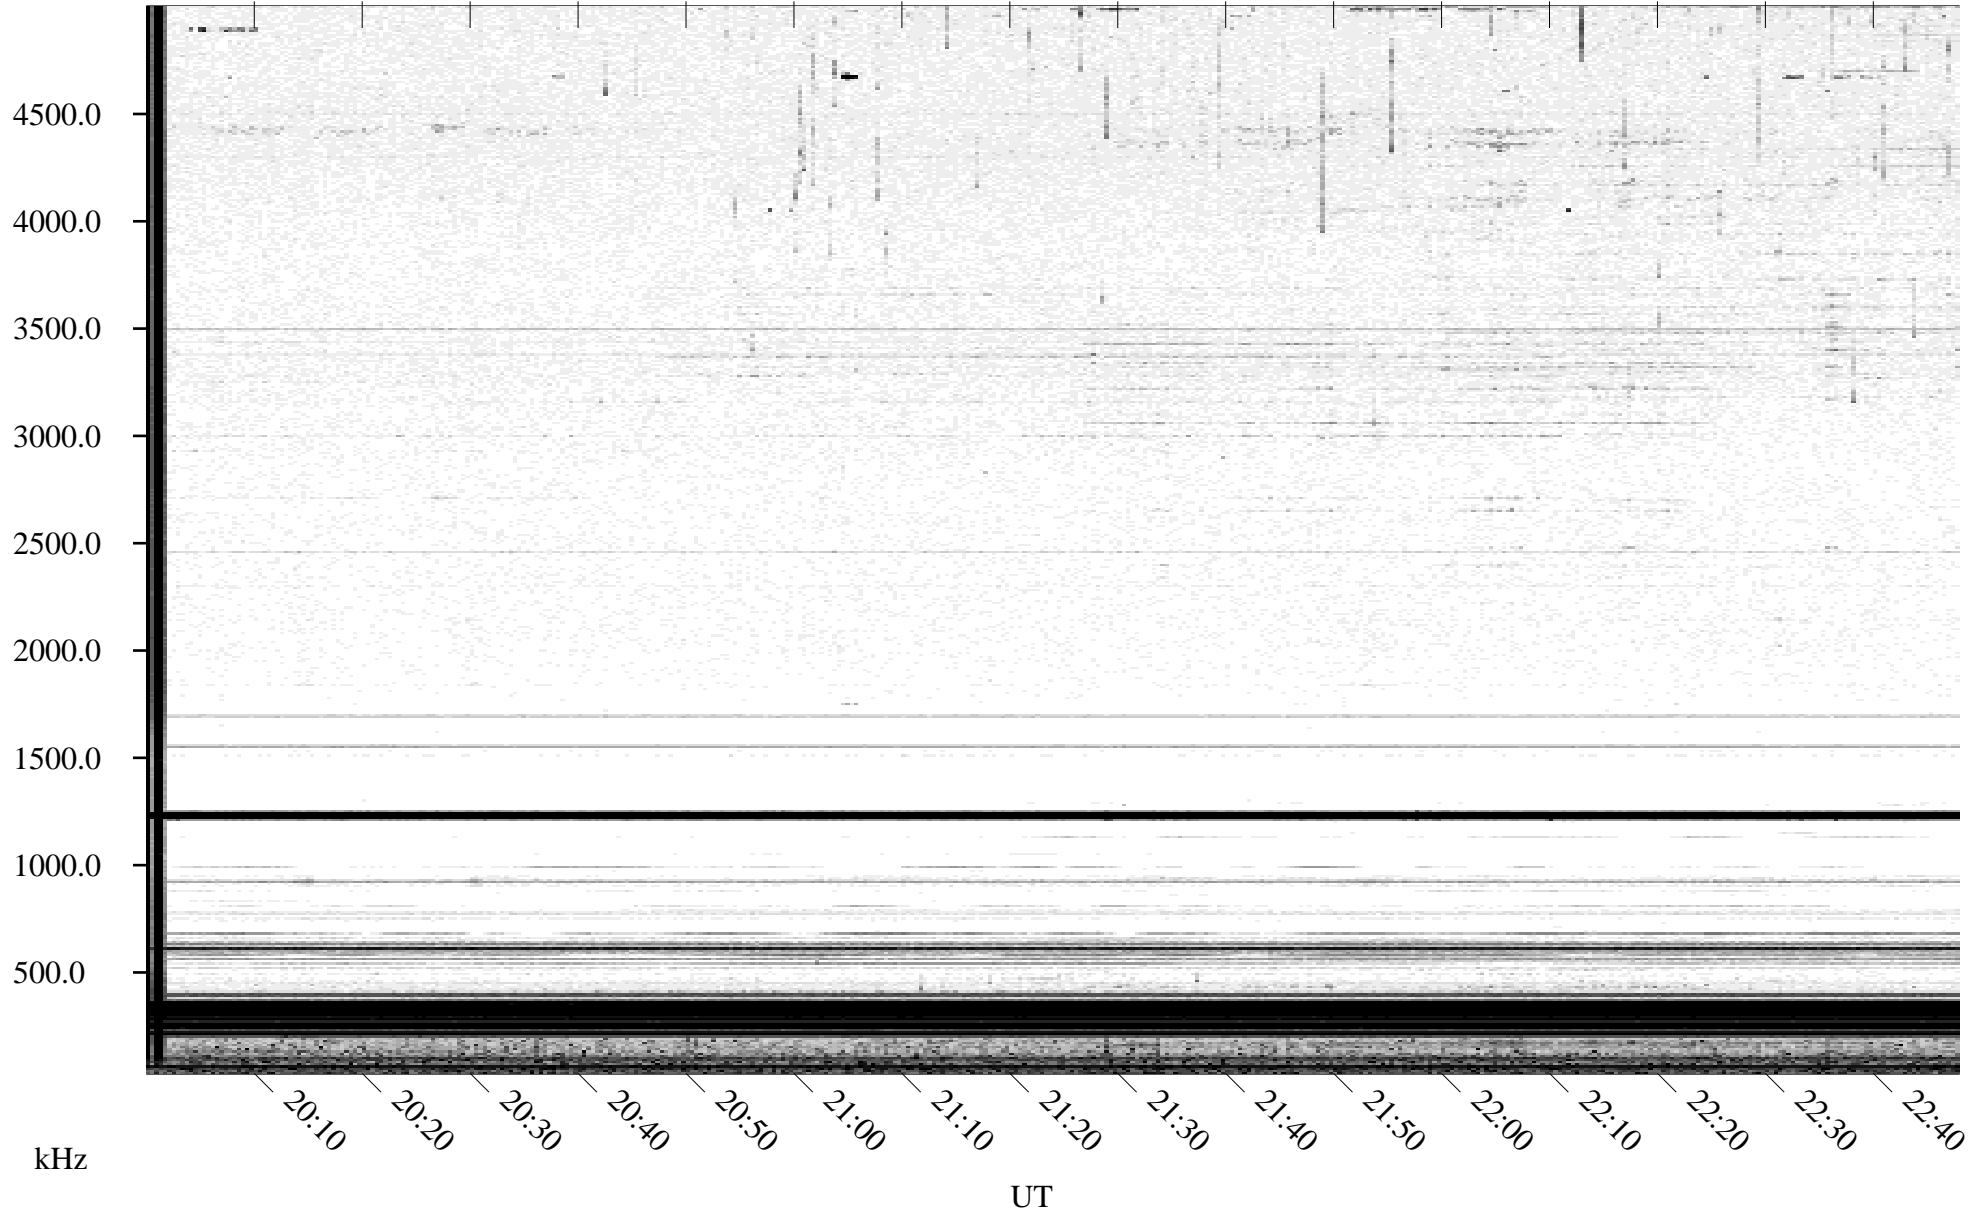

06/13/1996 Churchill, Manitoba

Linear Scale Black = 161 White = 15

ch96165l.r00m max_12

Page 1

06/13/1996 Churchill, Manitoba

Linear Scale Black = 161 White = 15

ch961651.r00m max_12

Page 2

06/14/1996 Churchill, Manitoba

Linear Scale Black = 161 White = 15

ch96165l.r00m max_12

Page 3

06/14/1996 Churchill, Manitoba

Linear Scale Black = 161 White = 15

ch96165l.r00m max_12

Page 4

06/14/1996 Churchill, Manitoba

Linear Scale Black = 161 White = 15

ch96165l.r00m max_12

Page 5

06/14/1996 Churchill, Manitoba

Linear Scale Black = 161 White = 15

ch96165l.r00m max_12

Page 6

06/14/1996 Churchill, Manitoba

Linear Scale Black = 161 White = 15

ch961651.r00m max_12

Page 7

06/14/1996 Churchill, Manitoba

Linear Scale Black = 161 White = 15

ch96165l.r00m max_12

Page 8