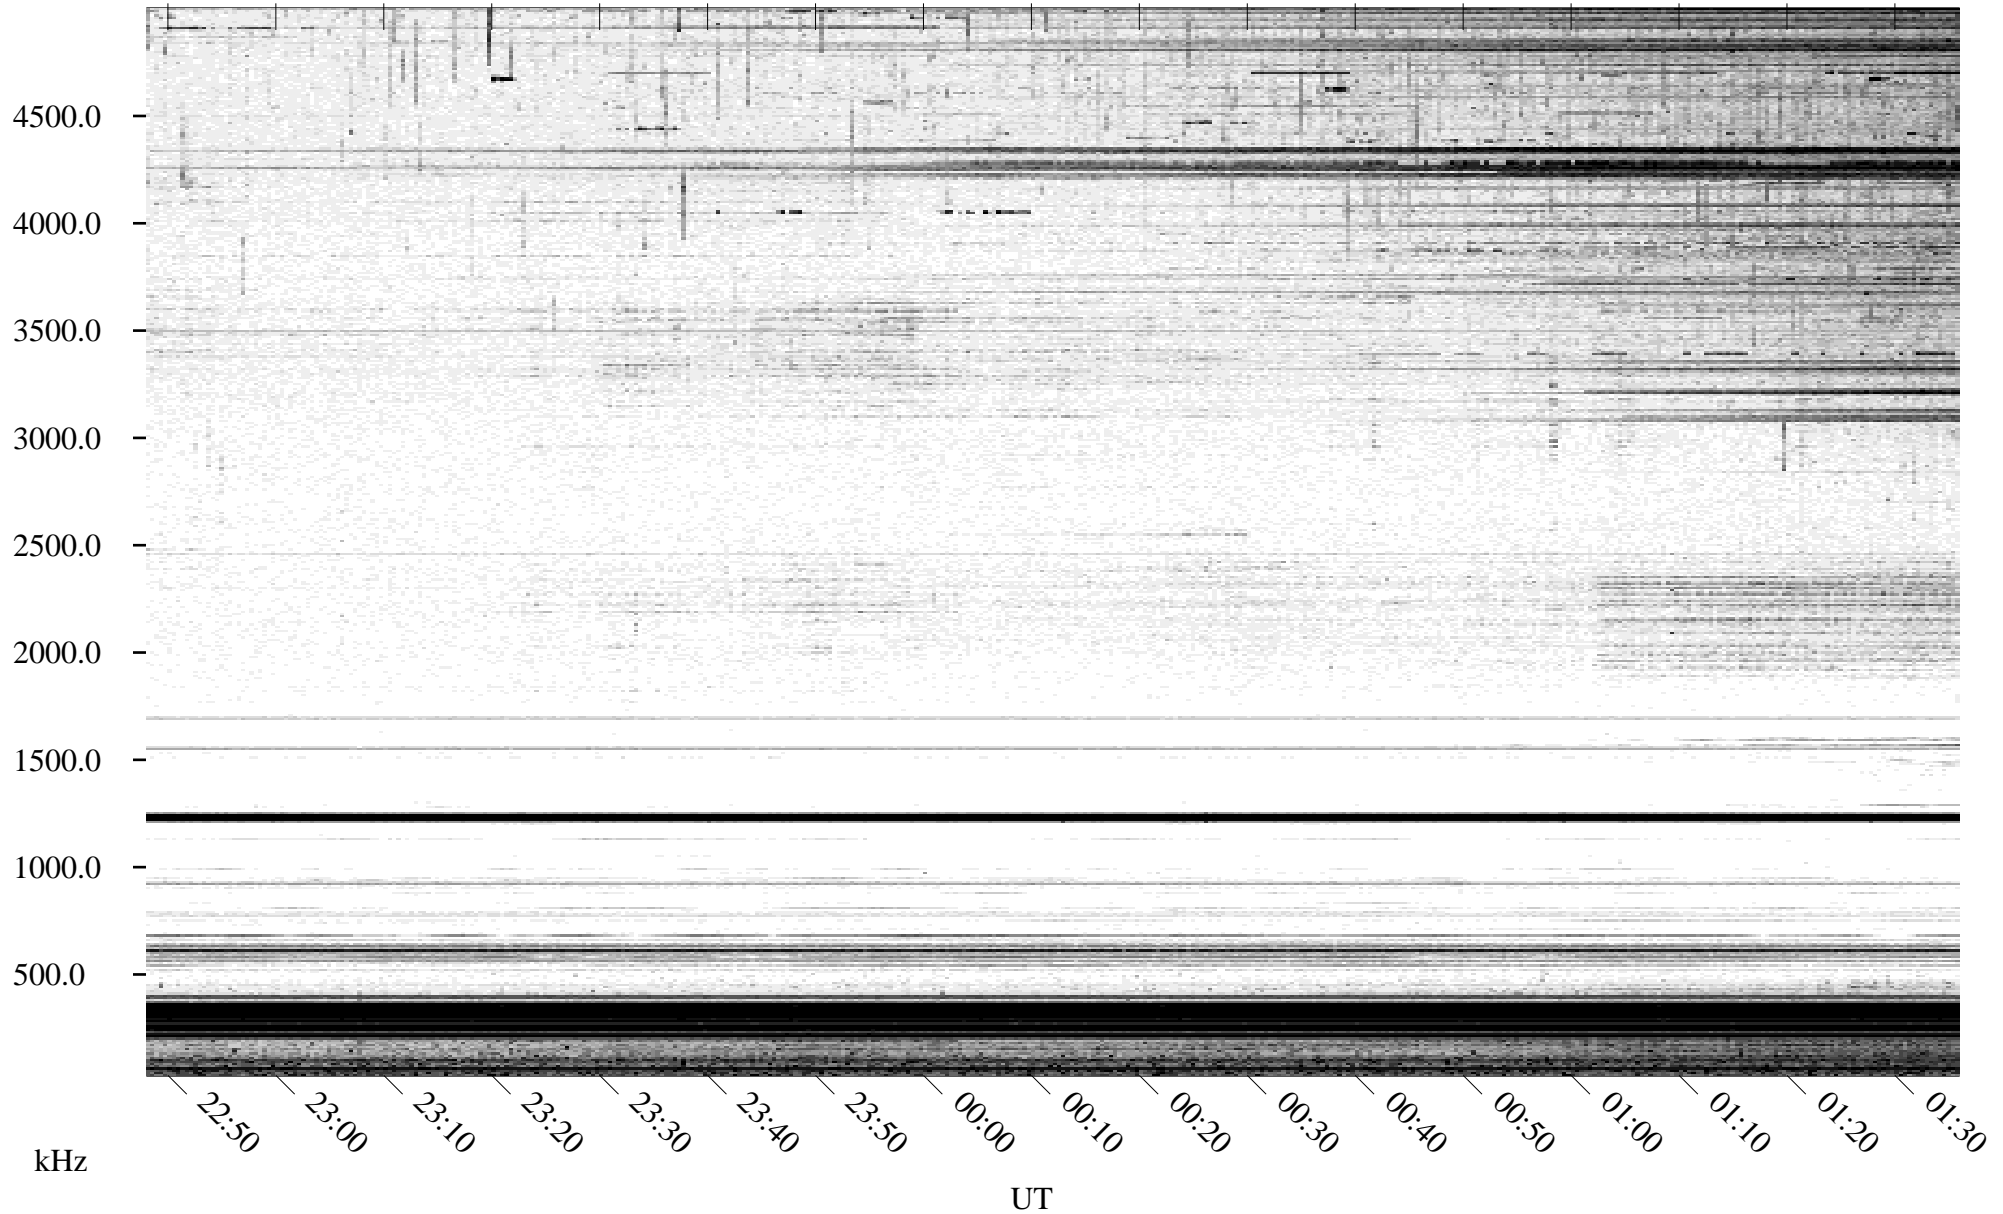

06/13/1996 Churchill, Manitoba

Linear Scale Black = 161 White = 15

ch96165l.r00m max_12

Page 1

06/13/1996 Churchill, Manitoba

Linear Scale Black = 161 White = 15

ch961651.r00m max_12

Page 2

06/14/1996 Churchill, Manitoba

Linear Scale Black = 161 White = 15

ch96165l.r00m max_12

Page 3

06/14/1996 Churchill, Manitoba

Linear Scale Black = 161 White = 15

ch96165l.r00m max_12

Page 4

06/14/1996 Churchill, Manitoba

Linear Scale Black = 161 White = 15

ch96165l.r00m max_12

Page 5

06/14/1996 Churchill, Manitoba

Linear Scale Black = 161 White = 15

ch96165l.r00m max_12

Page 6

06/14/1996 Churchill, Manitoba

Linear Scale Black = 161 White = 15

ch961651.r00m max_12

Page 7

06/14/1996 Churchill, Manitoba

Linear Scale Black = 161 White = 15

ch96165l.r00m max_12

Page 8