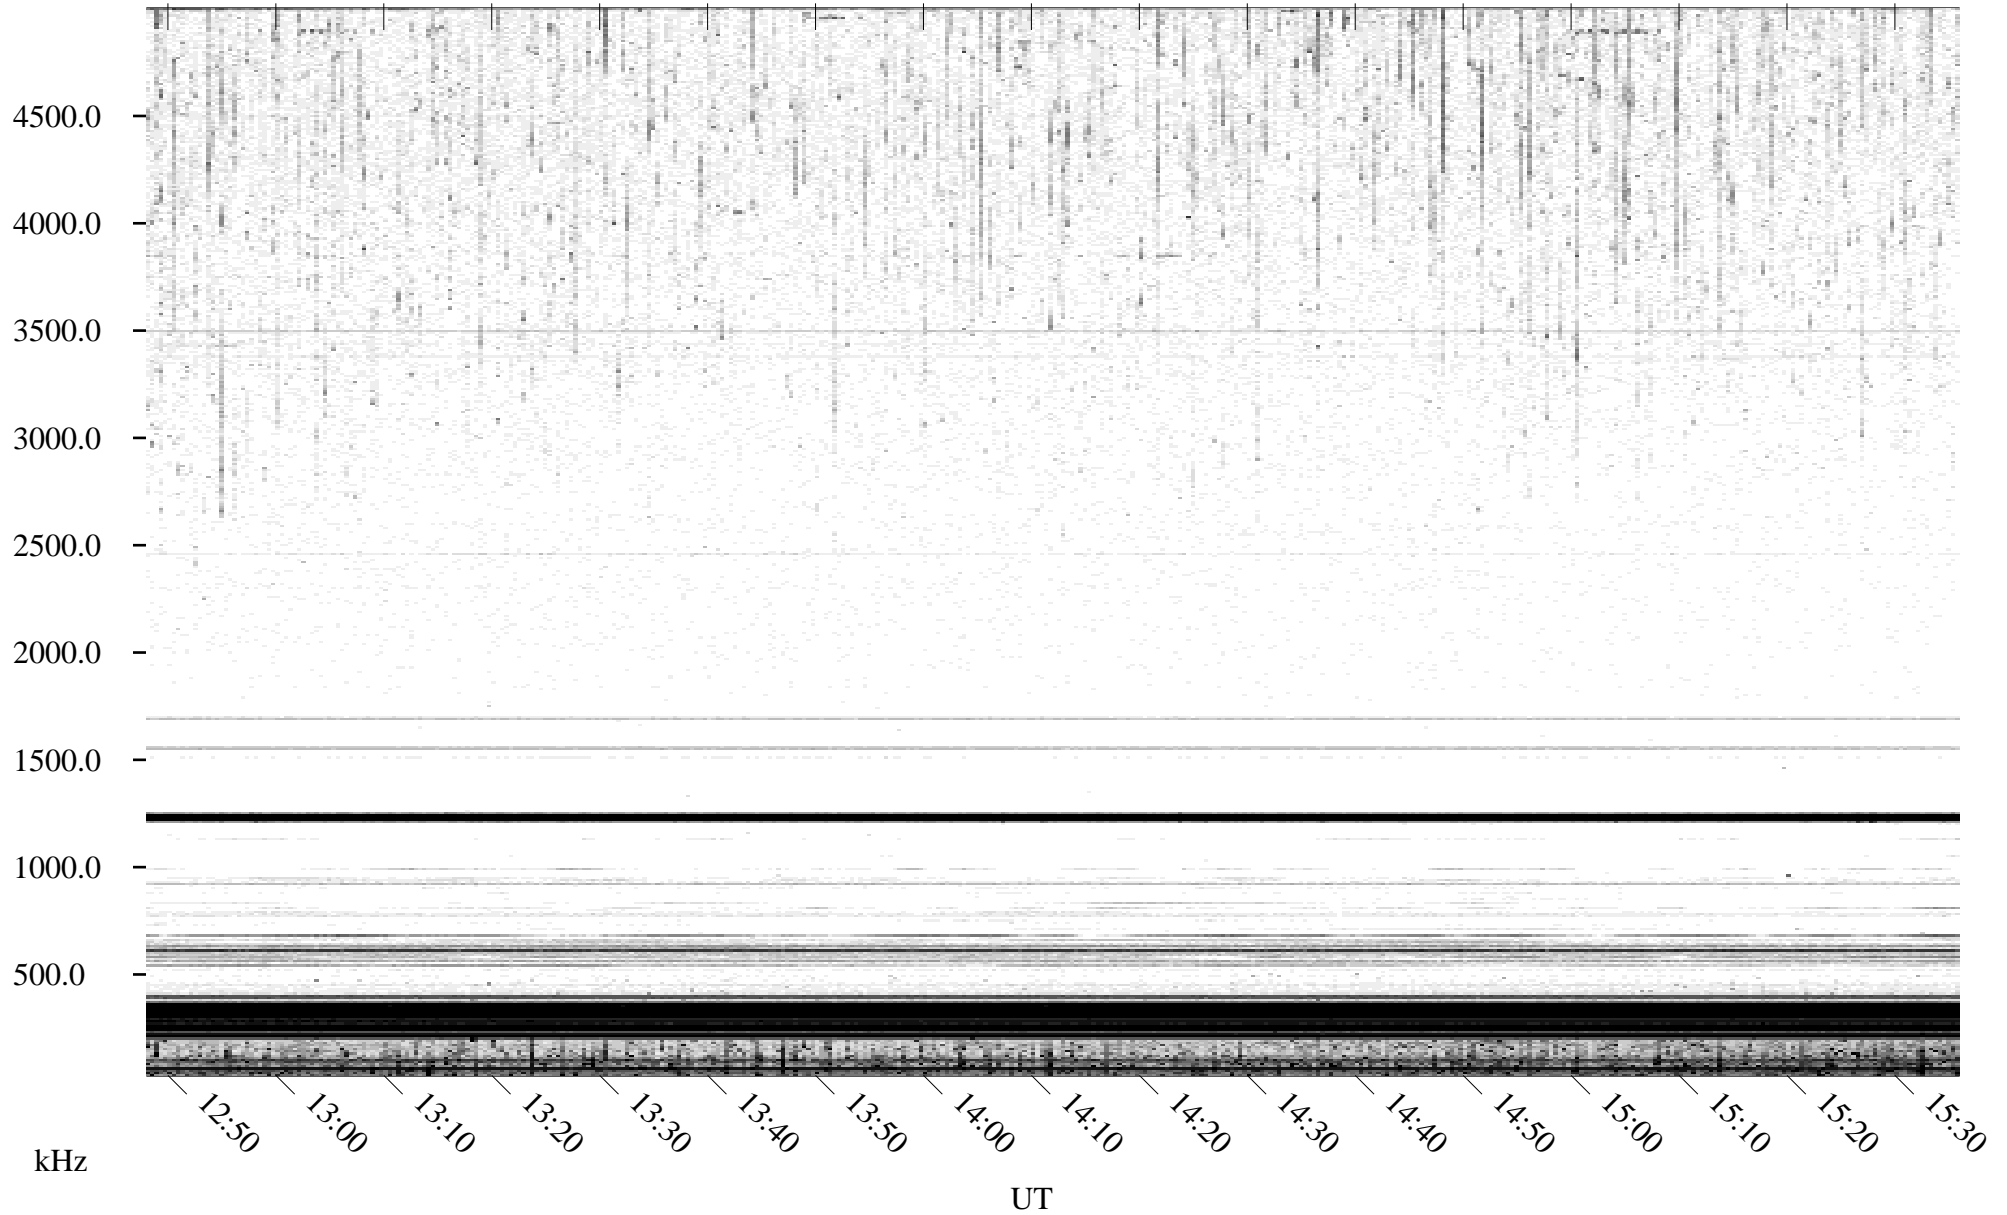

06/13/1996 Churchill, Manitoba

Linear Scale Black = 161 White = 15

ch96165l.r00m max_12

Page 1

06/13/1996 Churchill, Manitoba

Linear Scale Black = 161 White = 15

ch961651.r00m max_12

Page 2

06/14/1996 Churchill, Manitoba

Linear Scale Black = 161 White = 15

ch96165l.r00m max_12

Page 3

06/14/1996 Churchill, Manitoba

Linear Scale Black = 161 White = 15

ch96165l.r00m max_12

Page 4

06/14/1996 Churchill, Manitoba

Linear Scale Black = 161 White = 15

ch96165l.r00m max_12

Page 5

06/14/1996 Churchill, Manitoba

Linear Scale Black = 161 White = 15

ch96165l.r00m max_12

Page 6

06/14/1996 Churchill, Manitoba

Linear Scale Black = 161 White = 15

ch961651.r00m max_12

Page 7

06/14/1996 Churchill, Manitoba

Linear Scale Black = 161 White = 15

ch96165l.r00m max_12

Page 8