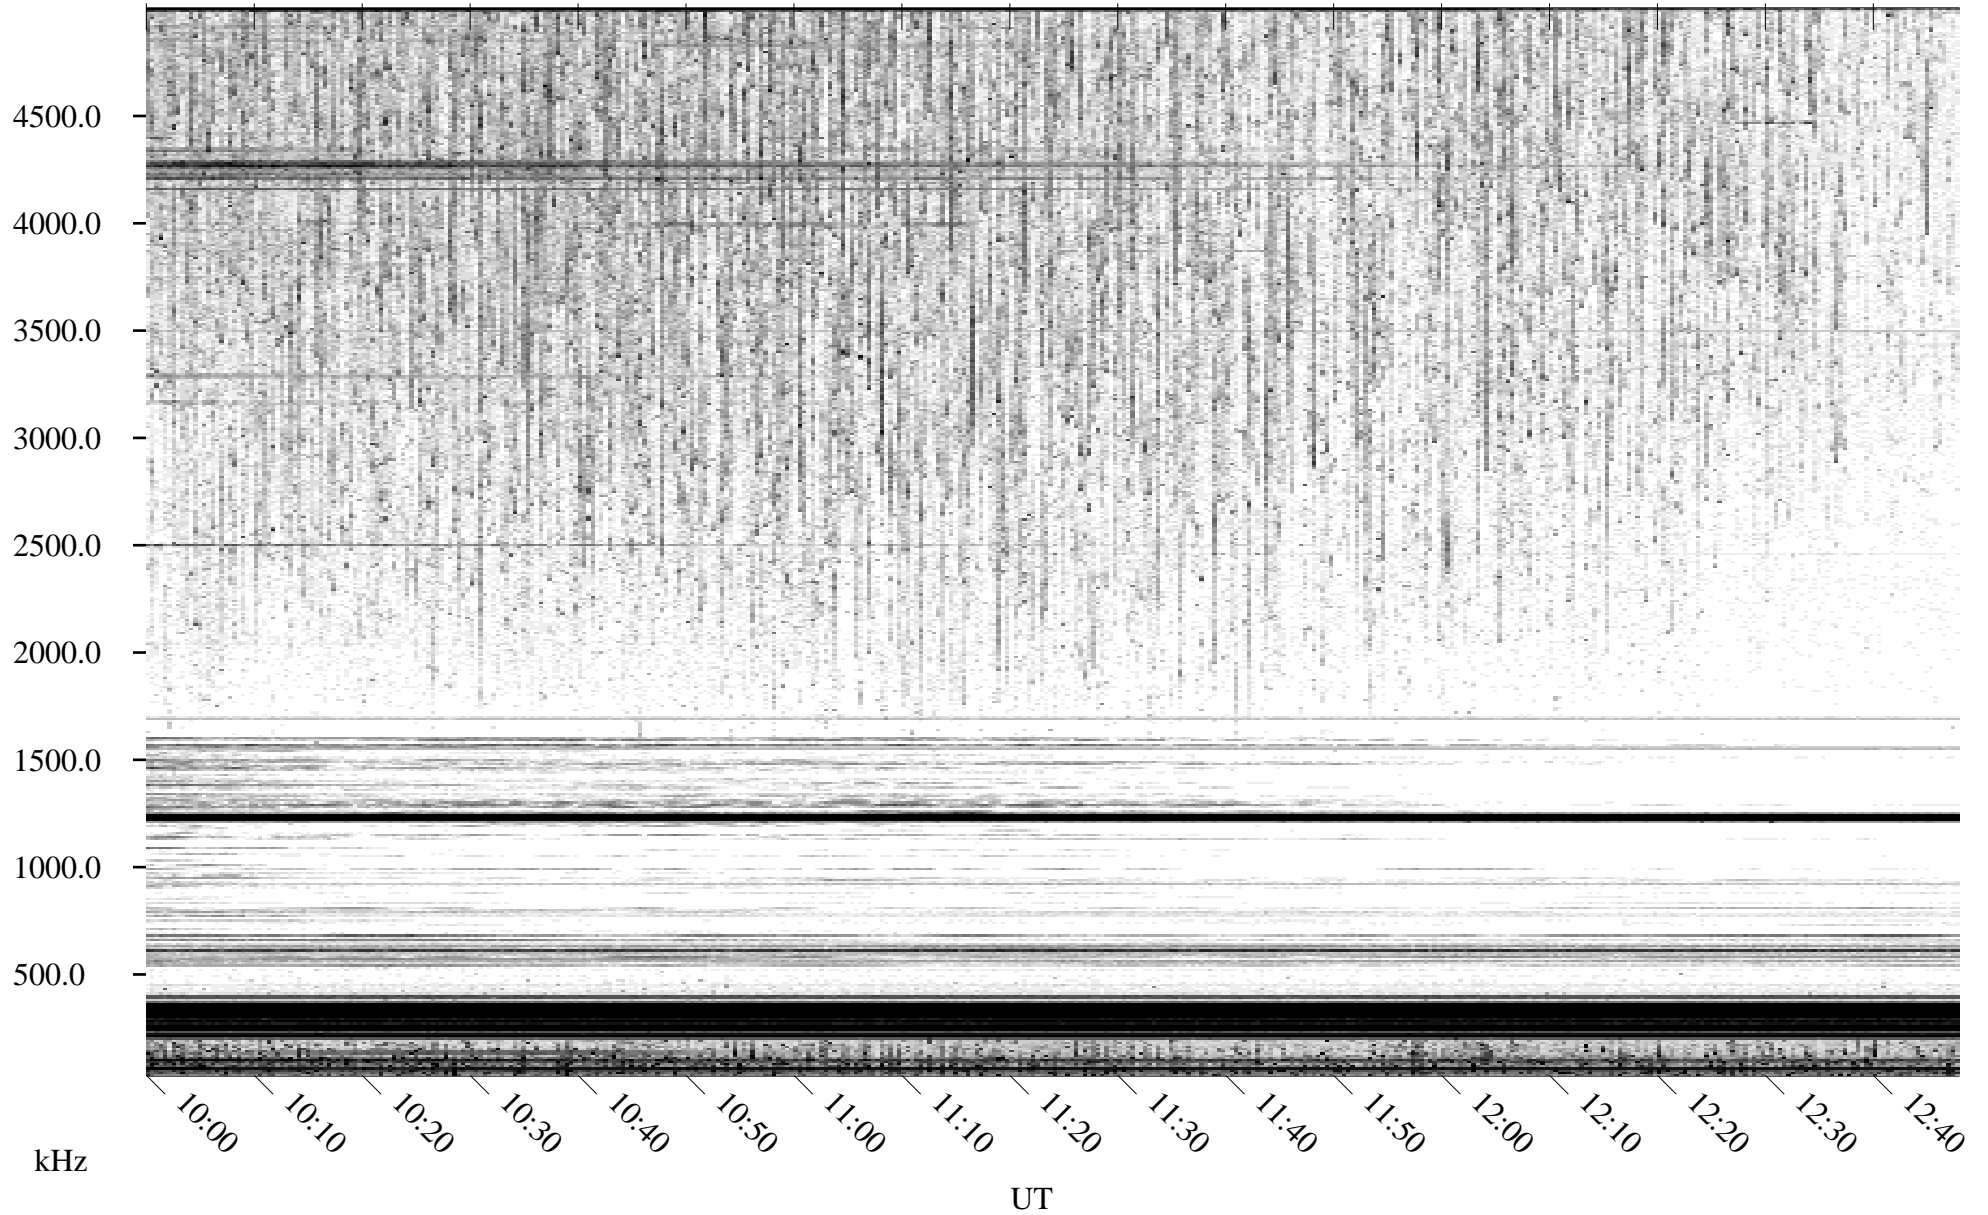

06/13/1996 Churchill, Manitoba

Linear Scale Black = 161 White = 15

ch96165l.r00m max_12

Page 1

06/13/1996 Churchill, Manitoba

Linear Scale Black = 161 White = 15

ch961651.r00m max_12

Page 2

06/14/1996 Churchill, Manitoba

Linear Scale Black = 161 White = 15

ch96165l.r00m max_12

Page 3

06/14/1996 Churchill, Manitoba

Linear Scale Black = 161 White = 15

ch96165l.r00m max_12

Page 4

06/14/1996 Churchill, Manitoba

Linear Scale Black = 161 White = 15

ch96165l.r00m max_12

Page 5

06/14/1996 Churchill, Manitoba

Linear Scale Black = 161 White = 15

ch96165l.r00m max_12

Page 6

06/14/1996 Churchill, Manitoba

Linear Scale Black = 161 White = 15

ch961651.r00m max_12

Page 7

06/14/1996 Churchill, Manitoba

Linear Scale Black = 161 White = 15

ch96165l.r00m max_12

Page 8