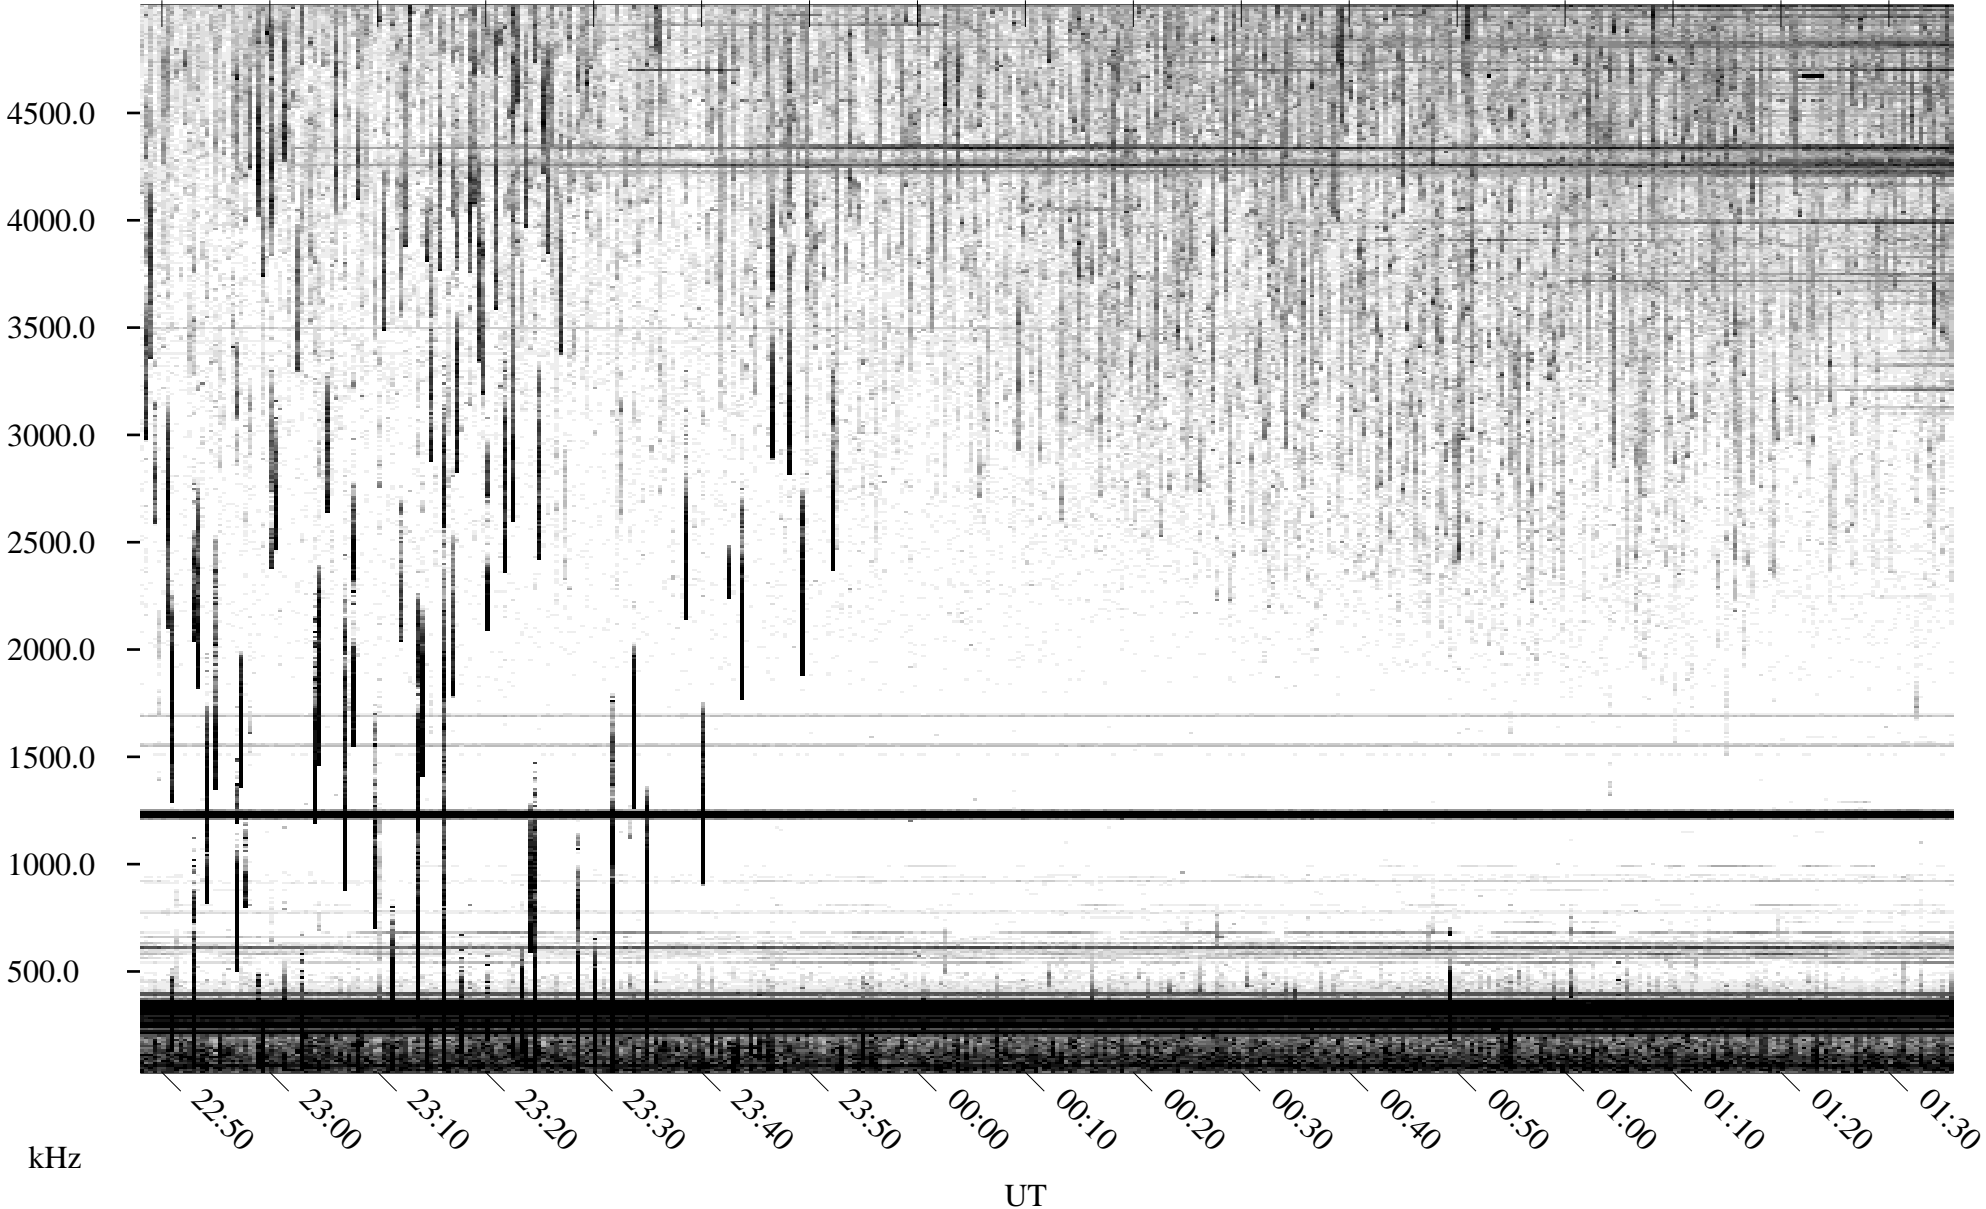

06/14/1996 Churchill, Manitoba

Linear Scale Black = 161 White = 15

ch96166l.r00m max_12

Page 1

06/14/1996 Churchill, Manitoba

Linear Scale Black = 161 White = 15

ch96166l.r00m max_12

06/15/1996 Churchill, Manitoba

Linear Scale Black = 161 White = 15

ch96166l.r00m max_12

Page 3