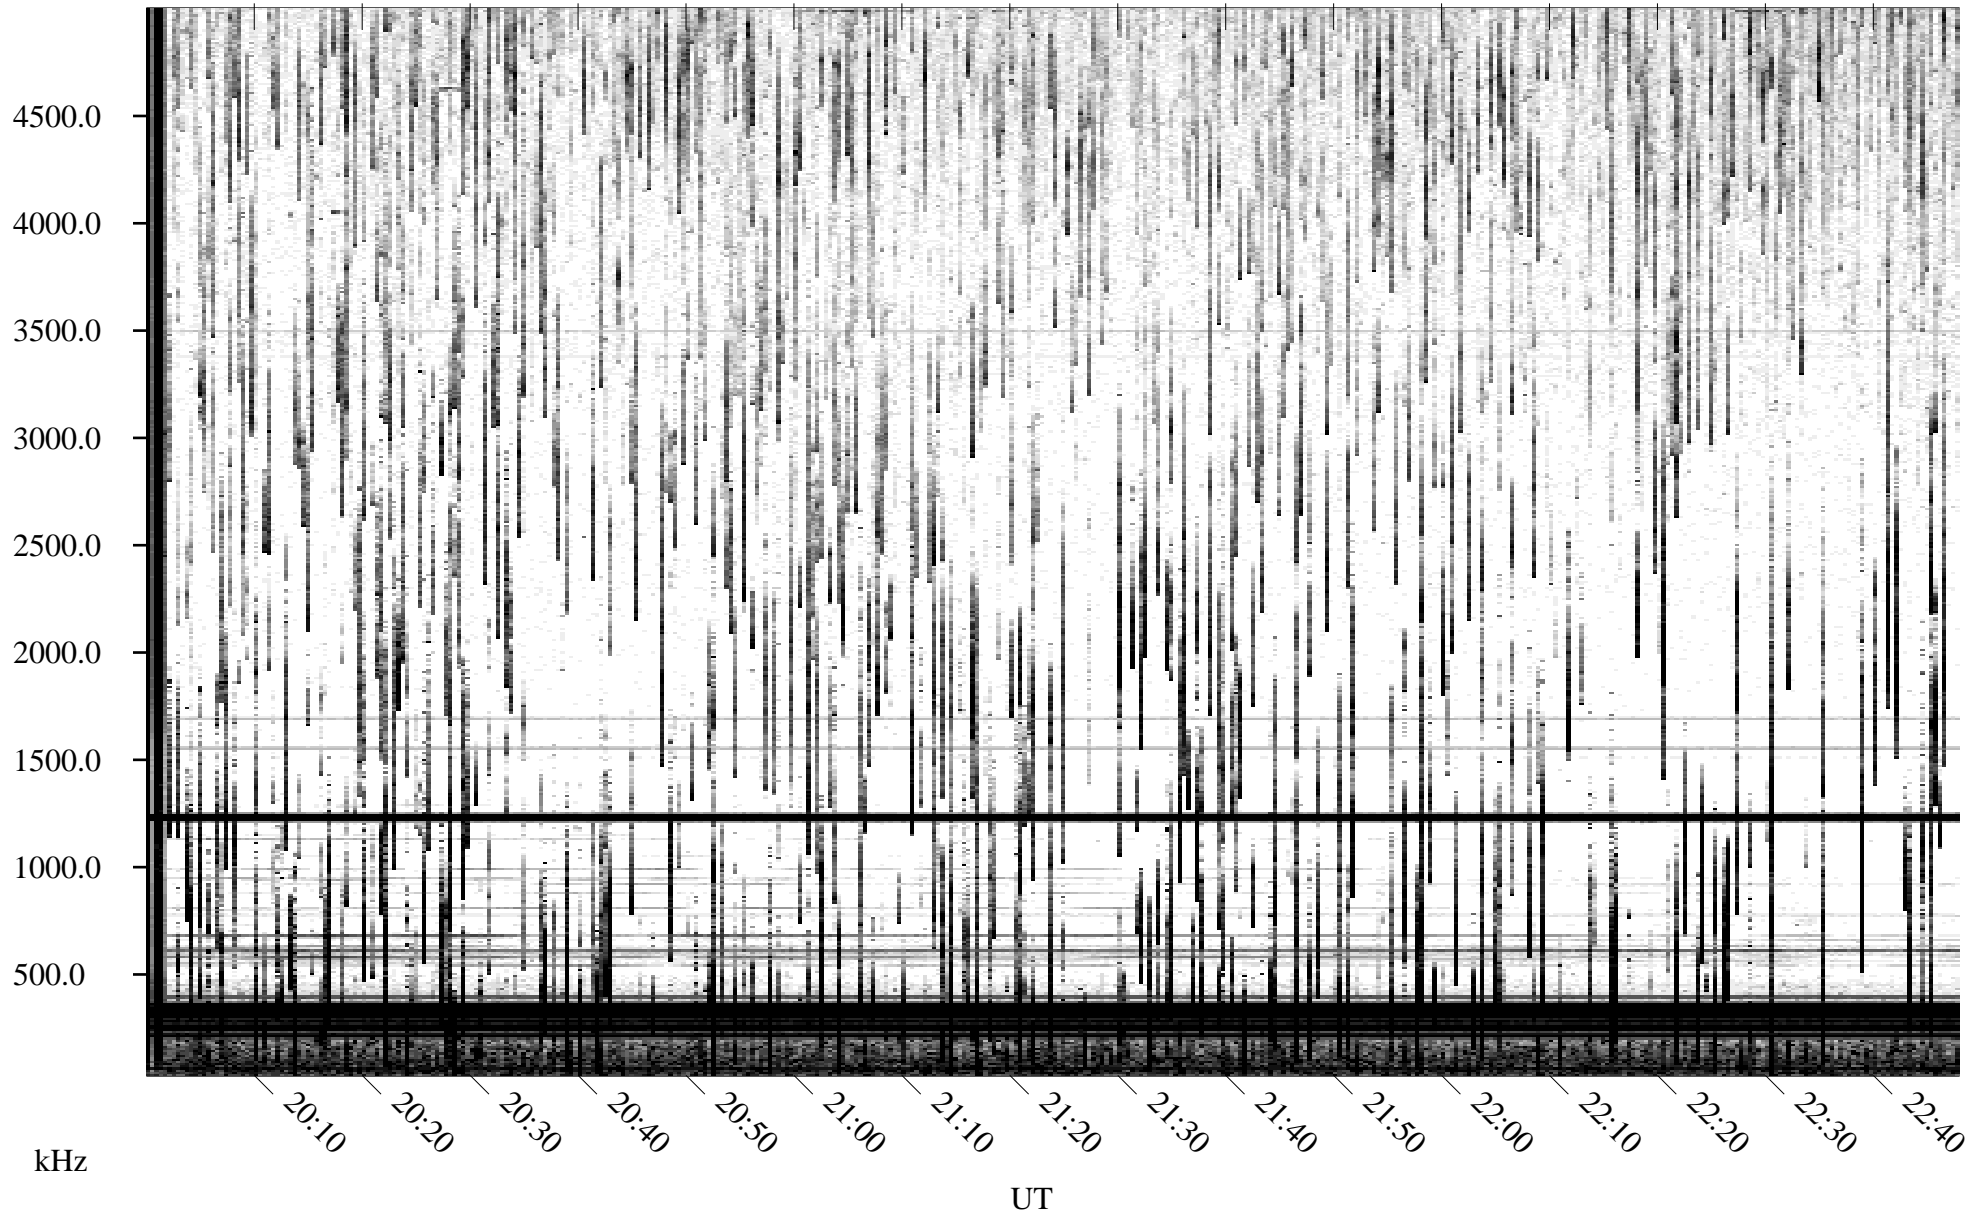

06/14/1996 Churchill, Manitoba

Linear Scale Black = 161 White = 15

ch96166l.r00m max_12

Page 1

06/14/1996 Churchill, Manitoba

Linear Scale Black = 161 White = 15

ch96166l.r00m max_12

06/15/1996 Churchill, Manitoba

Linear Scale Black = 161 White = 15

ch96166l.r00m max_12

Page 3