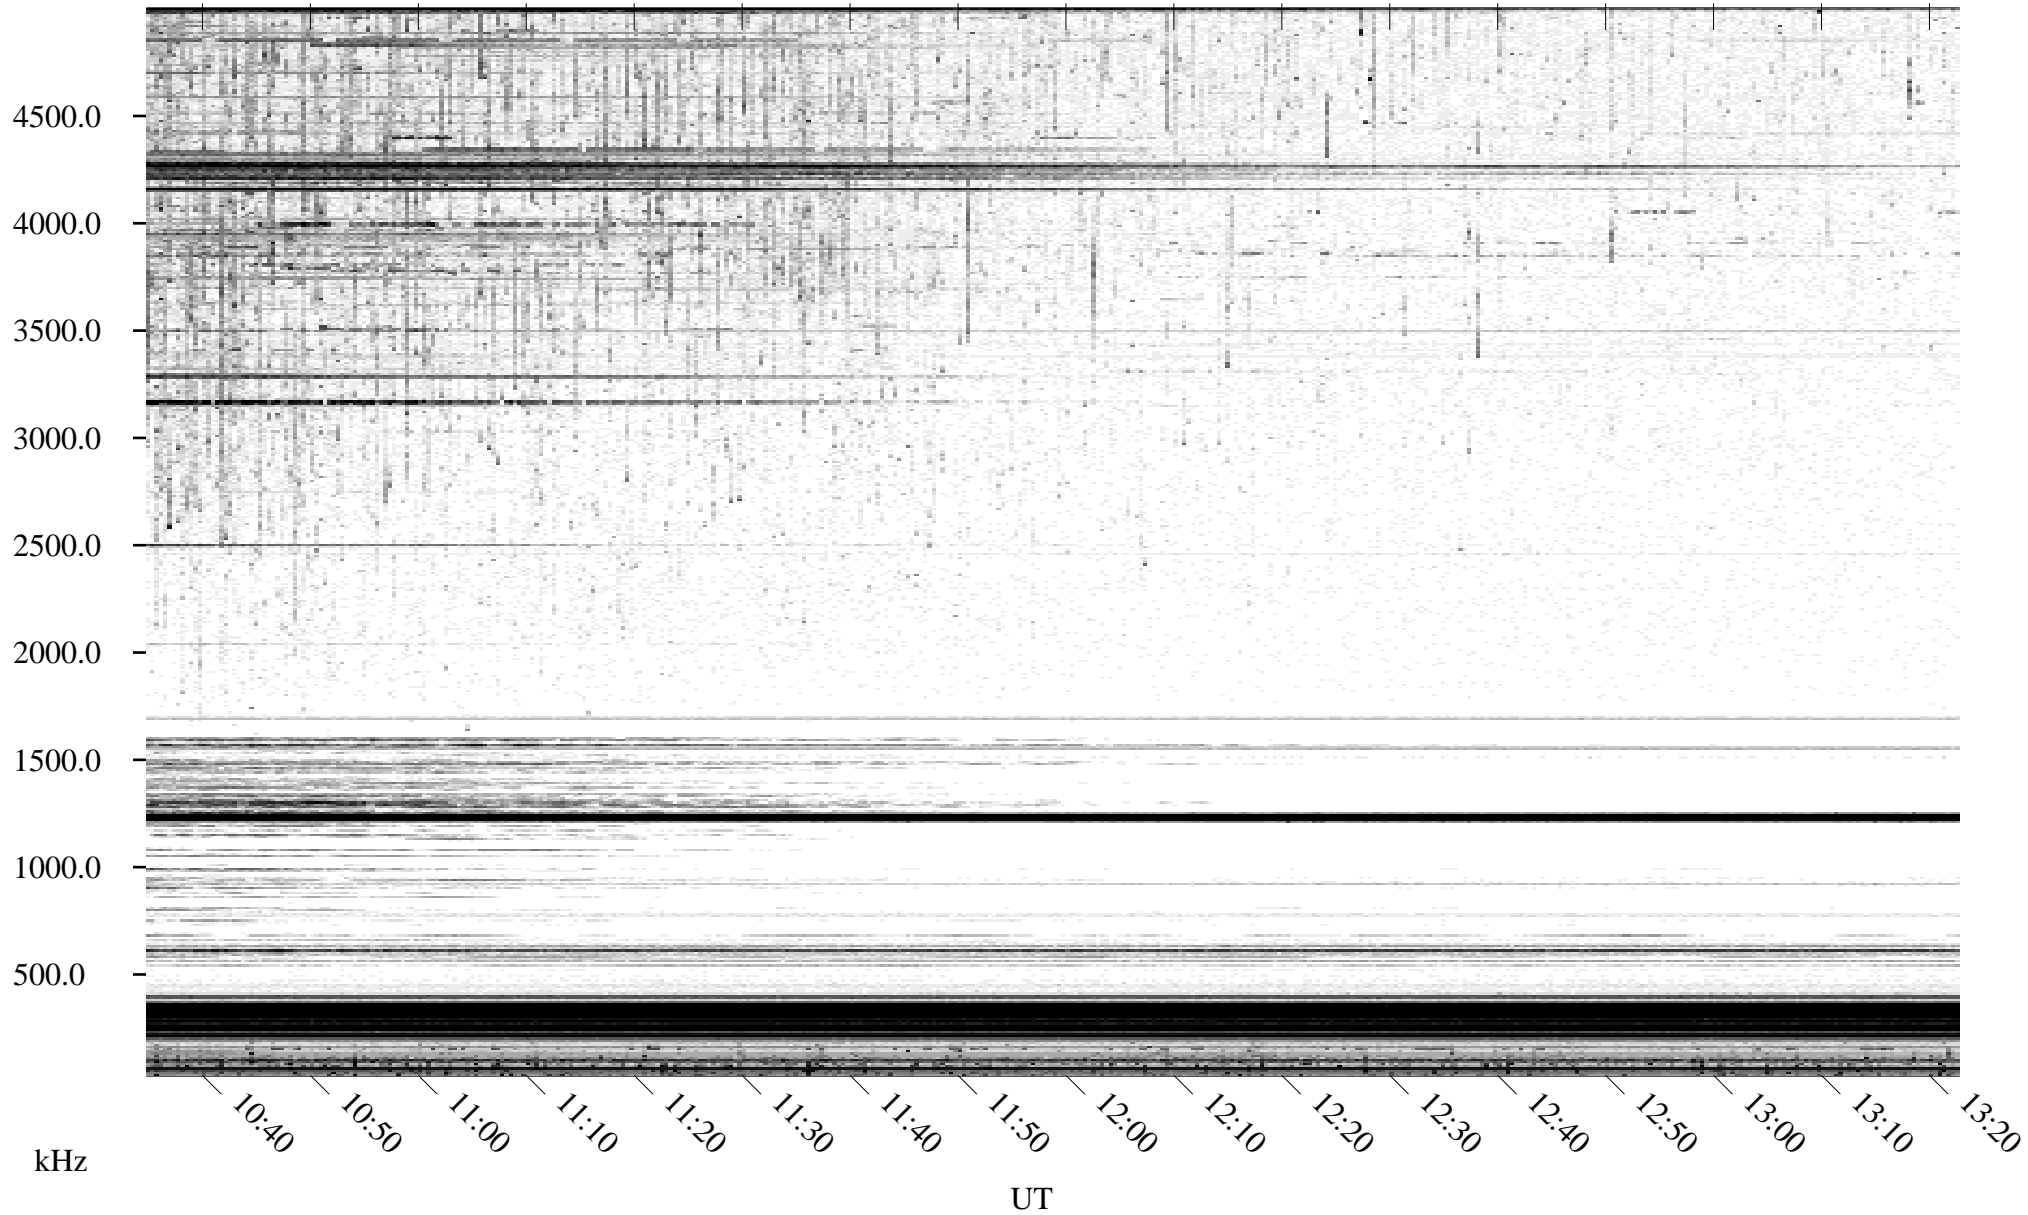

# 06/15/1996 Churchill, Manitoba

Linear Scale    Black = 161    White = 15

ch96167l.r01m max\_12

Page 1

# 06/15/1996 Churchill, Manitoba

Linear Scale    Black = 161    White = 15

ch96167l.r01m max\_12

Page 2

# 06/15/1996 Churchill, Manitoba

Linear Scale    Black = 161    White = 15

ch96167l.r01m max\_12

Page 3

# 06/15/1996 Churchill, Manitoba

Linear Scale    Black = 161    White = 15

ch96167l.r01m max\_12