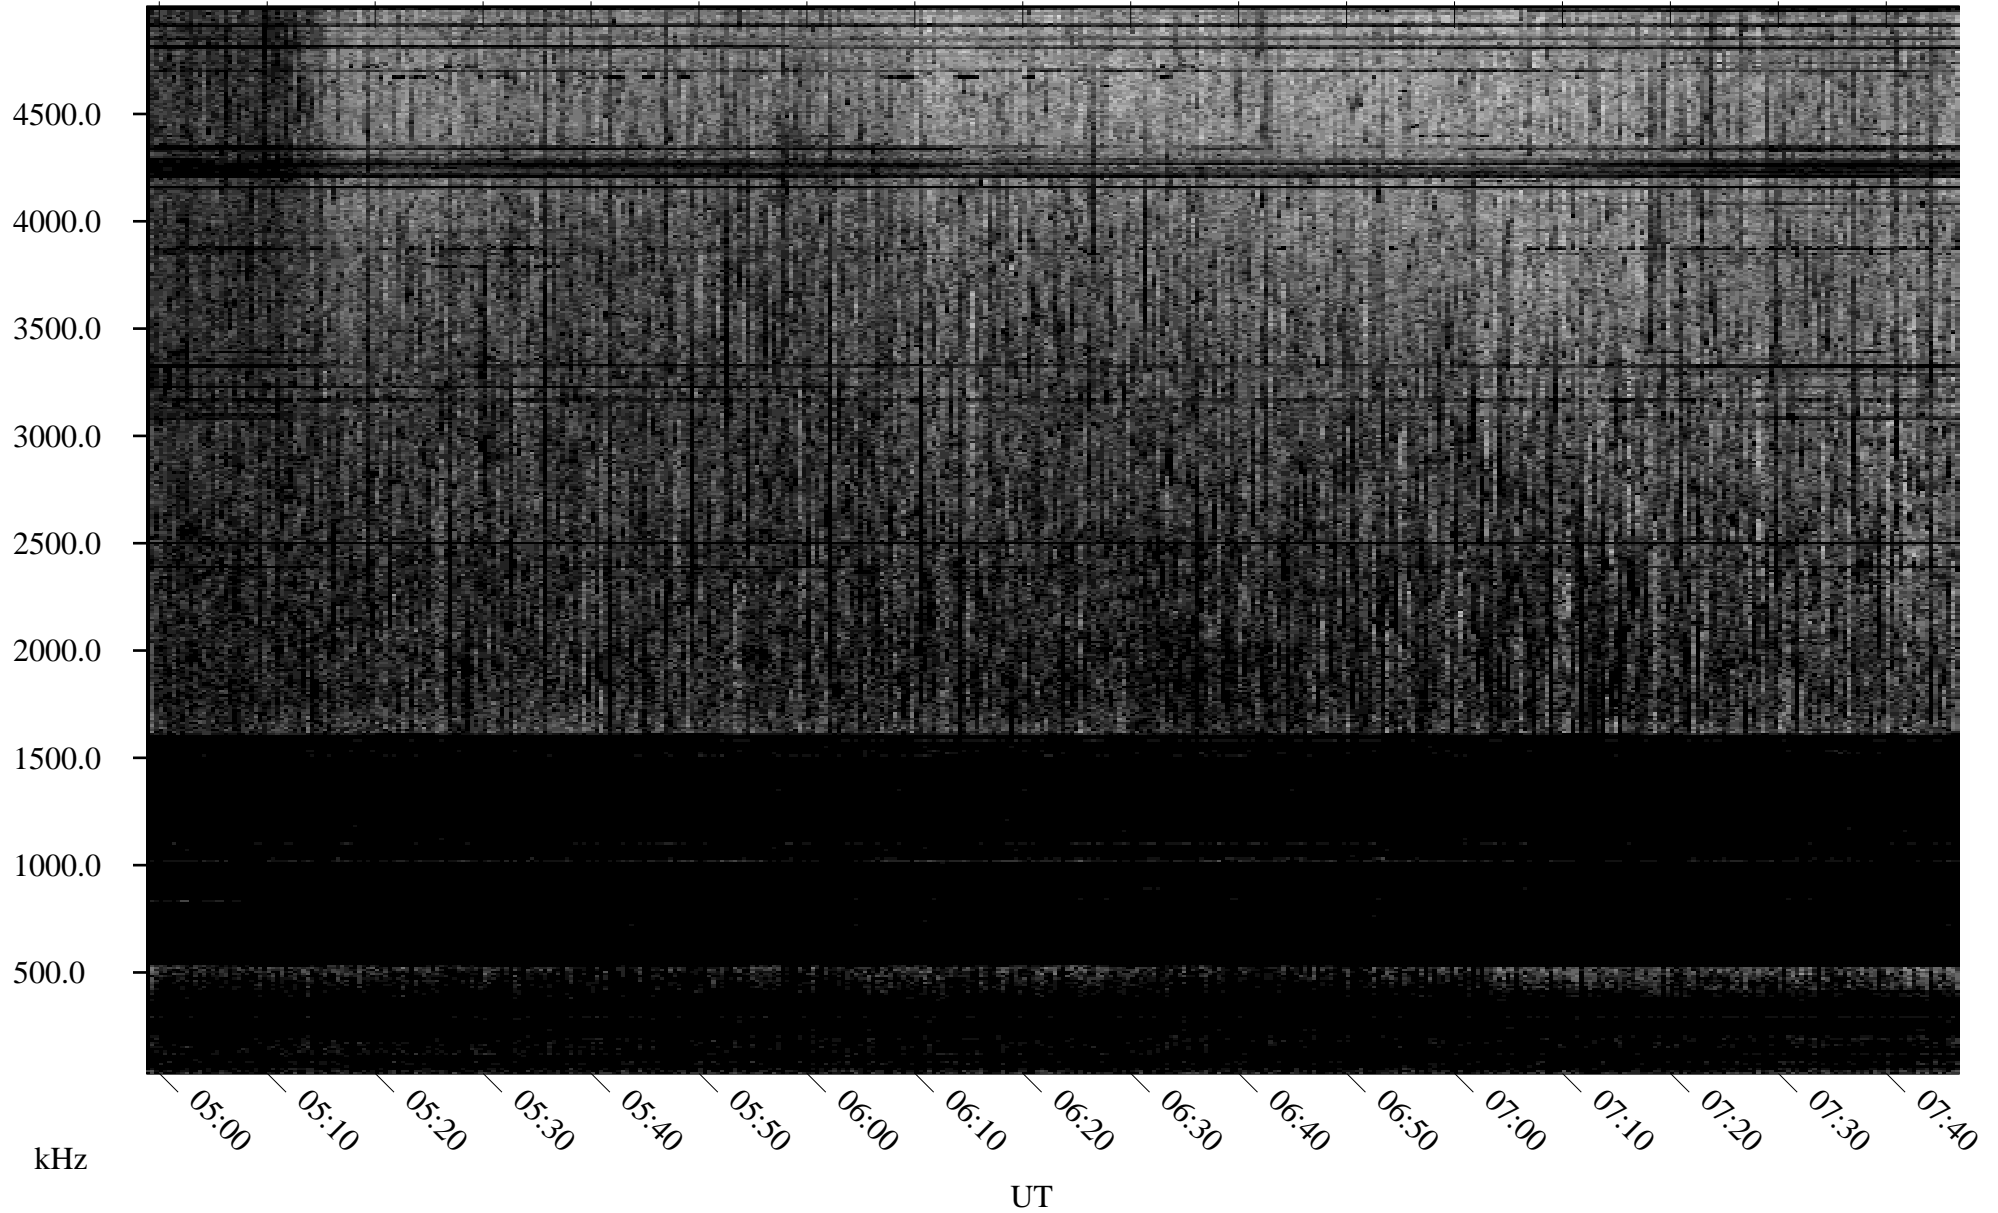

# 06/15/1996 Churchill, Manitoba

Linear Scale    Black = 161    White = 15

ch96167l.r01m max\_12

Page 1

# 06/15/1996 Churchill, Manitoba

Linear Scale    Black = 161    White = 15

ch96167l.r01m max\_12

Page 2

# 06/15/1996 Churchill, Manitoba

Linear Scale    Black = 161    White = 15

ch96167l.r01m max\_12

Page 3

# 06/15/1996 Churchill, Manitoba

Linear Scale    Black = 161    White = 15

ch96167l.r01m max\_12