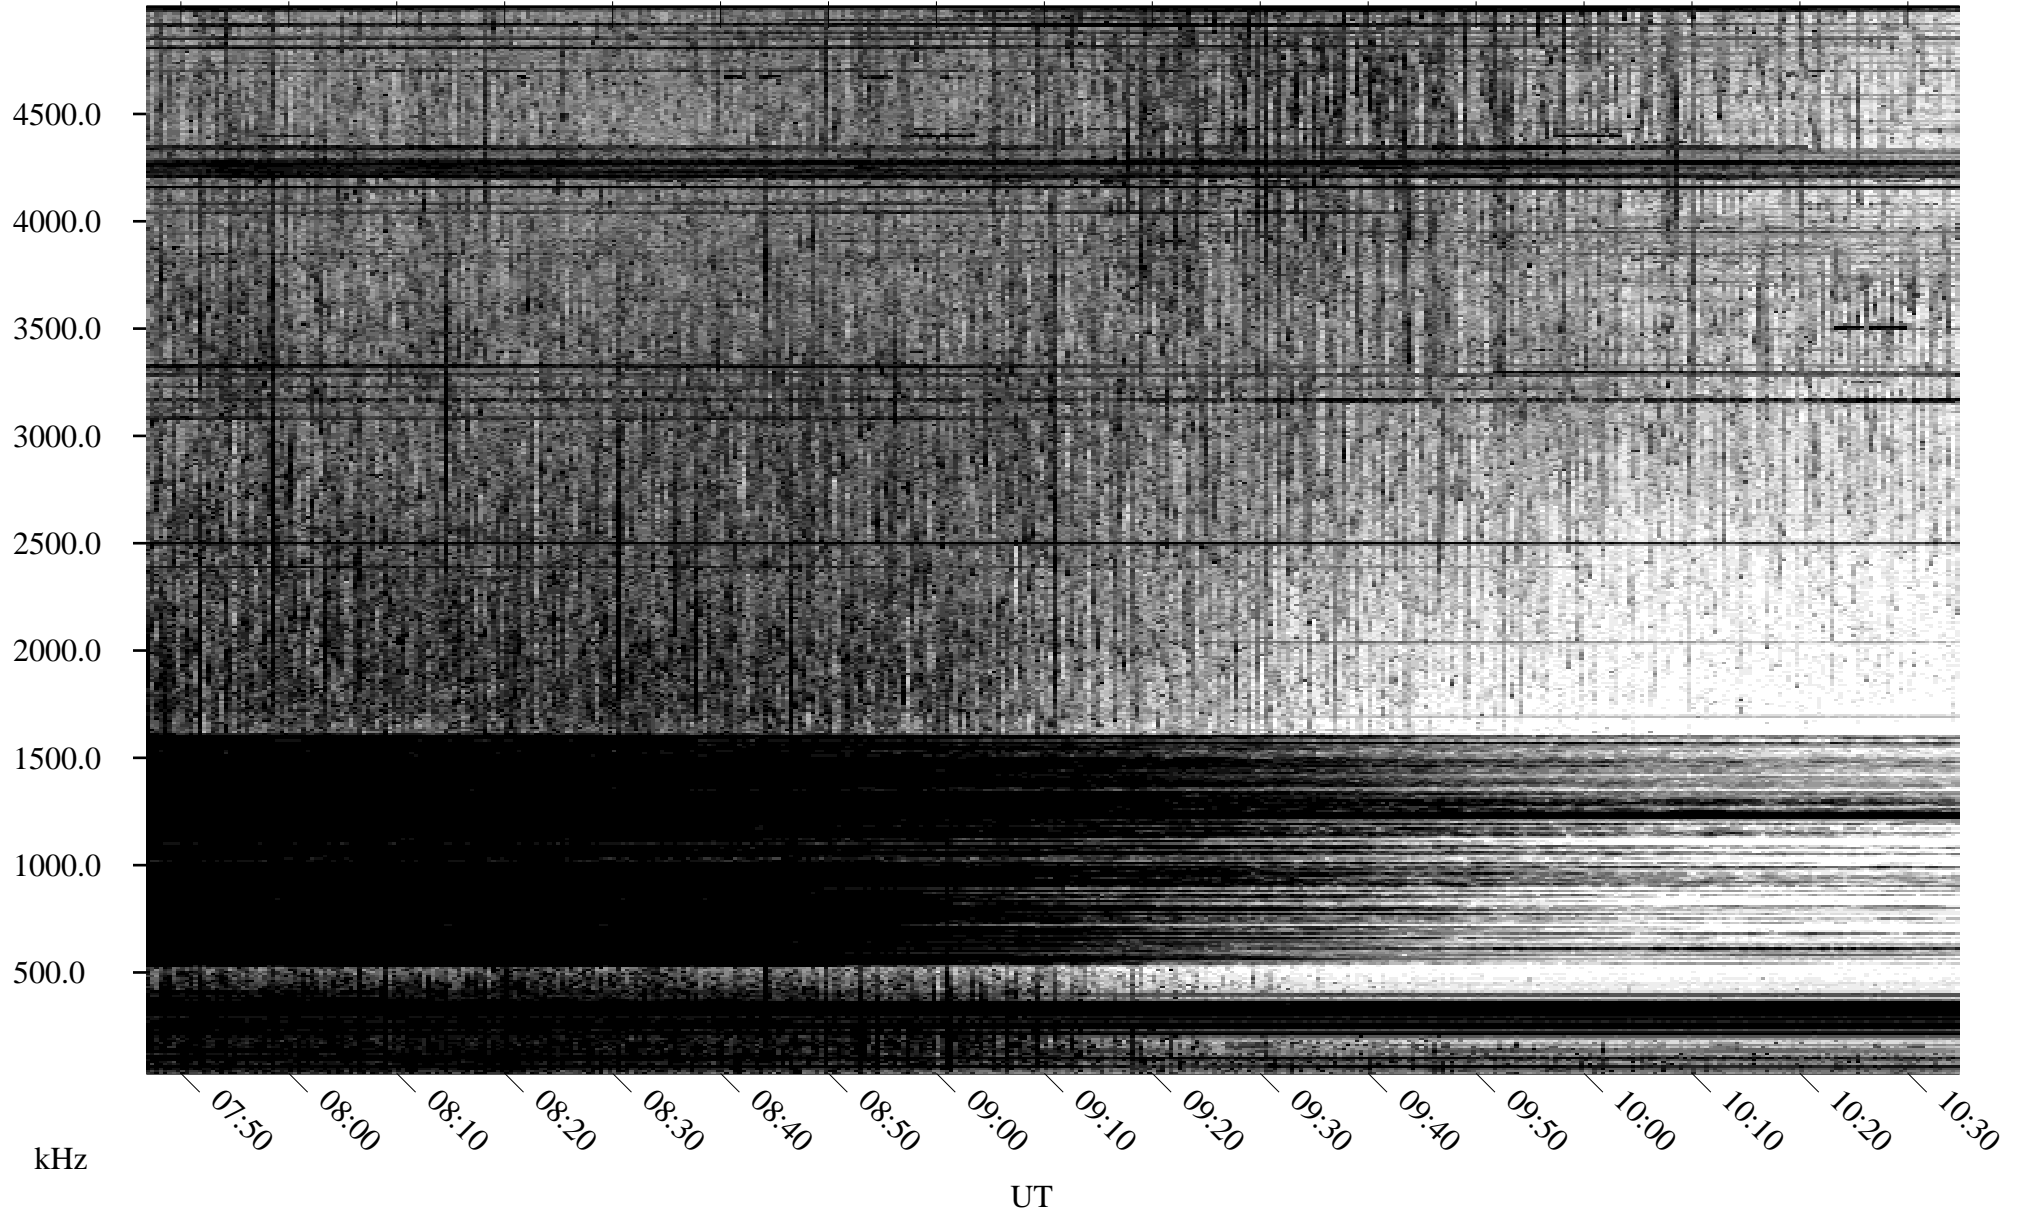

# 06/15/1996 Churchill, Manitoba

Linear Scale    Black = 161    White = 15

ch96167l.r01m max\_12

Page 1

# 06/15/1996 Churchill, Manitoba

Linear Scale    Black = 161    White = 15

ch96167l.r01m max\_12

Page 2

# 06/15/1996 Churchill, Manitoba

Linear Scale    Black = 161    White = 15

ch96167l.r01m max\_12

Page 3

# 06/15/1996 Churchill, Manitoba

Linear Scale    Black = 161    White = 15

ch96167l.r01m max\_12