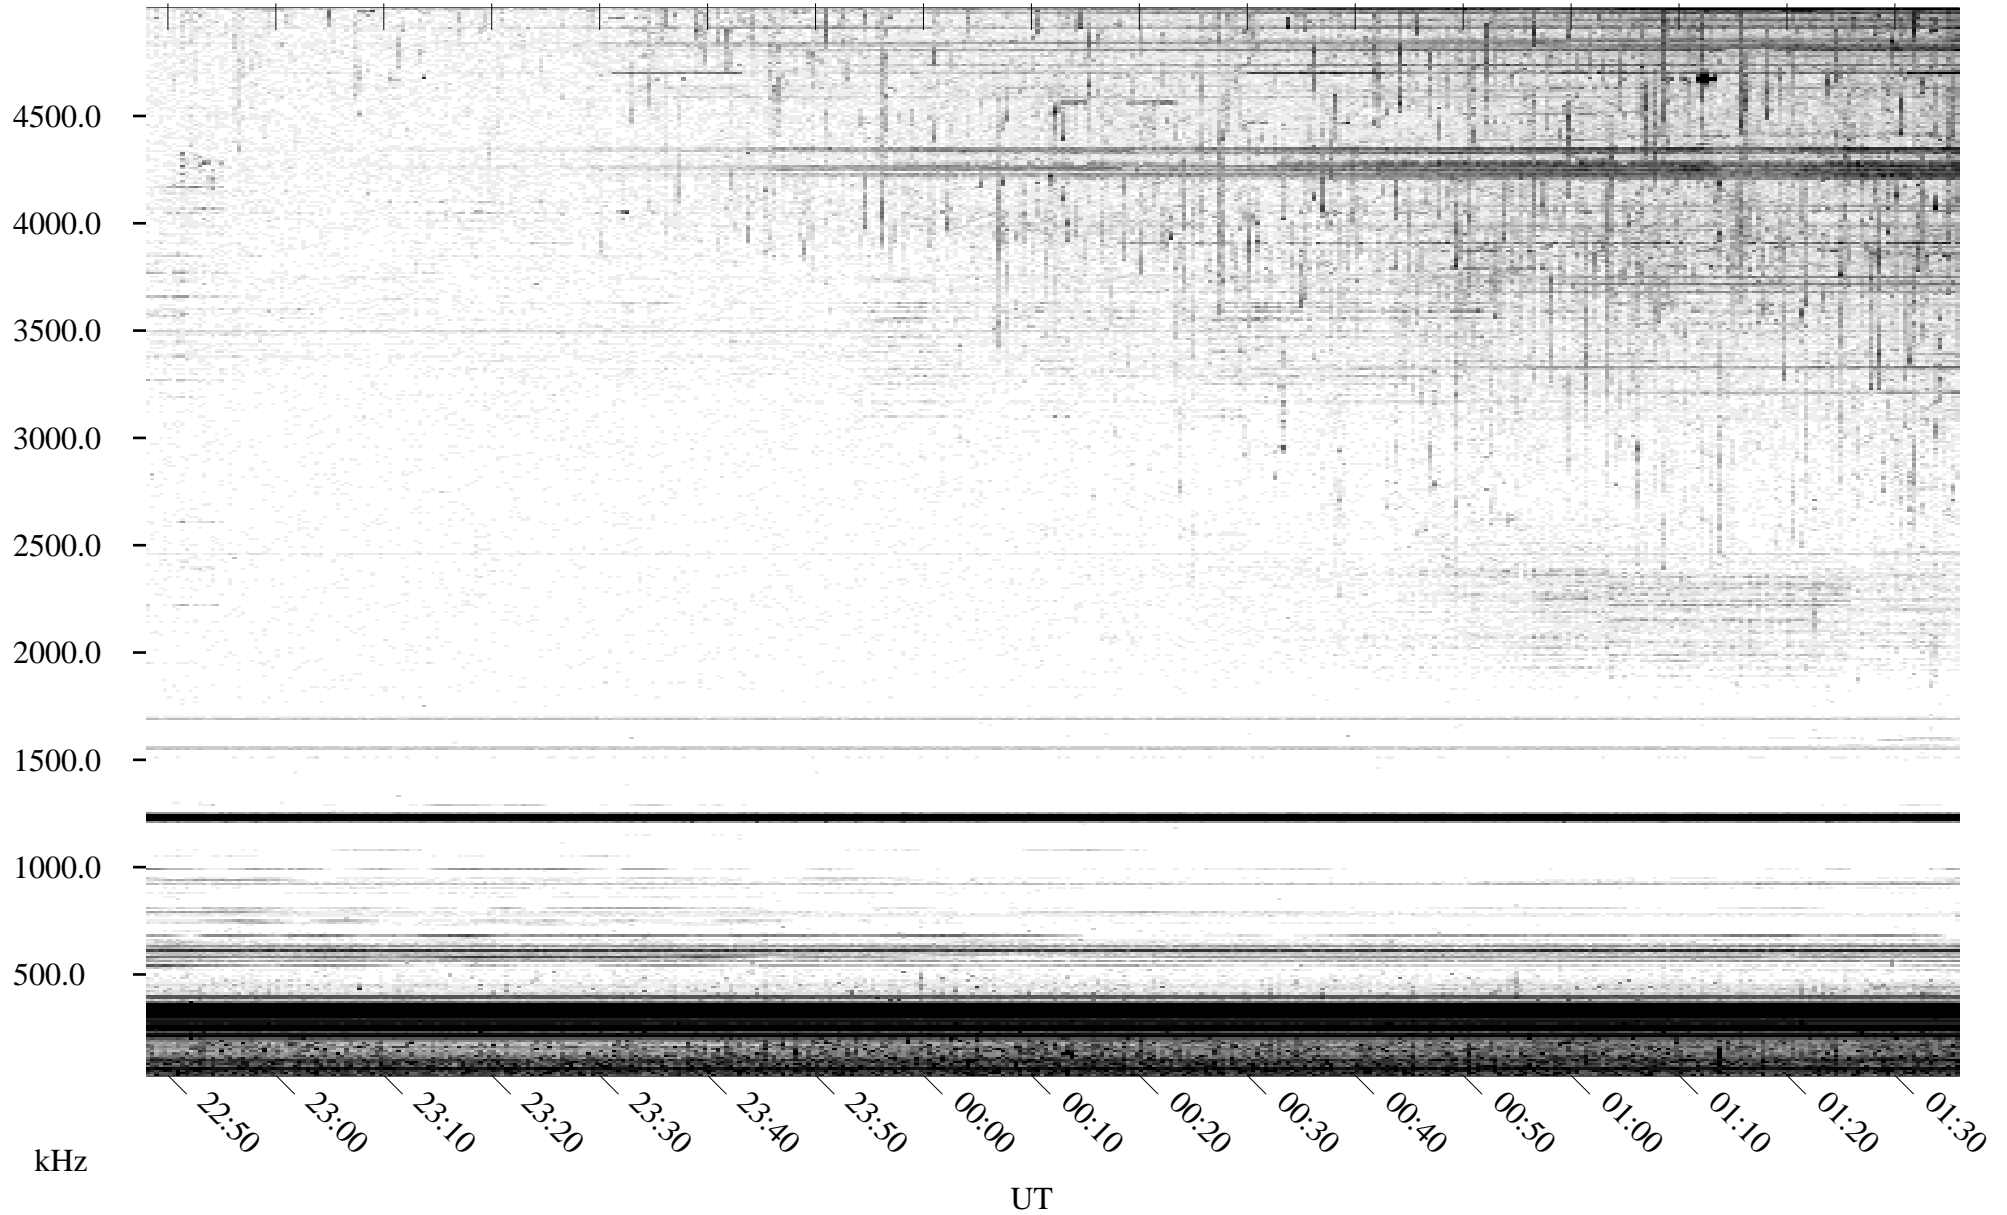

06/15/1996 Churchill, Manitoba

Linear Scale Black = 161 White = 15

ch96167l.r02m max_12

Page 1

06/15/1996 Churchill, Manitoba

Linear Scale Black = 161 White = 15

ch96167l.r02m max_12

Page 2

06/16/1996 Churchill, Manitoba

Linear Scale Black = 161 White = 15

ch96167l.r02m max_12

Page 3

06/16/1996 Churchill, Manitoba

Linear Scale Black = 161 White = 15

ch96167l.r02m max_12

Page 4

06/16/1996 Churchill, Manitoba

Linear Scale Black = 161 White = 15

ch96167l.r02m max_12

Page 5

06/16/1996 Churchill, Manitoba

Linear Scale Black = 161 White = 15

ch96167l.r02m max_12

Page 6

06/16/1996 Churchill, Manitoba

Linear Scale Black = 161 White = 15

ch96167l.r02m max_12

Page 7

06/16/1996 Churchill, Manitoba

Linear Scale Black = 161 White = 15

ch96167l.r02m max_12

Page 8