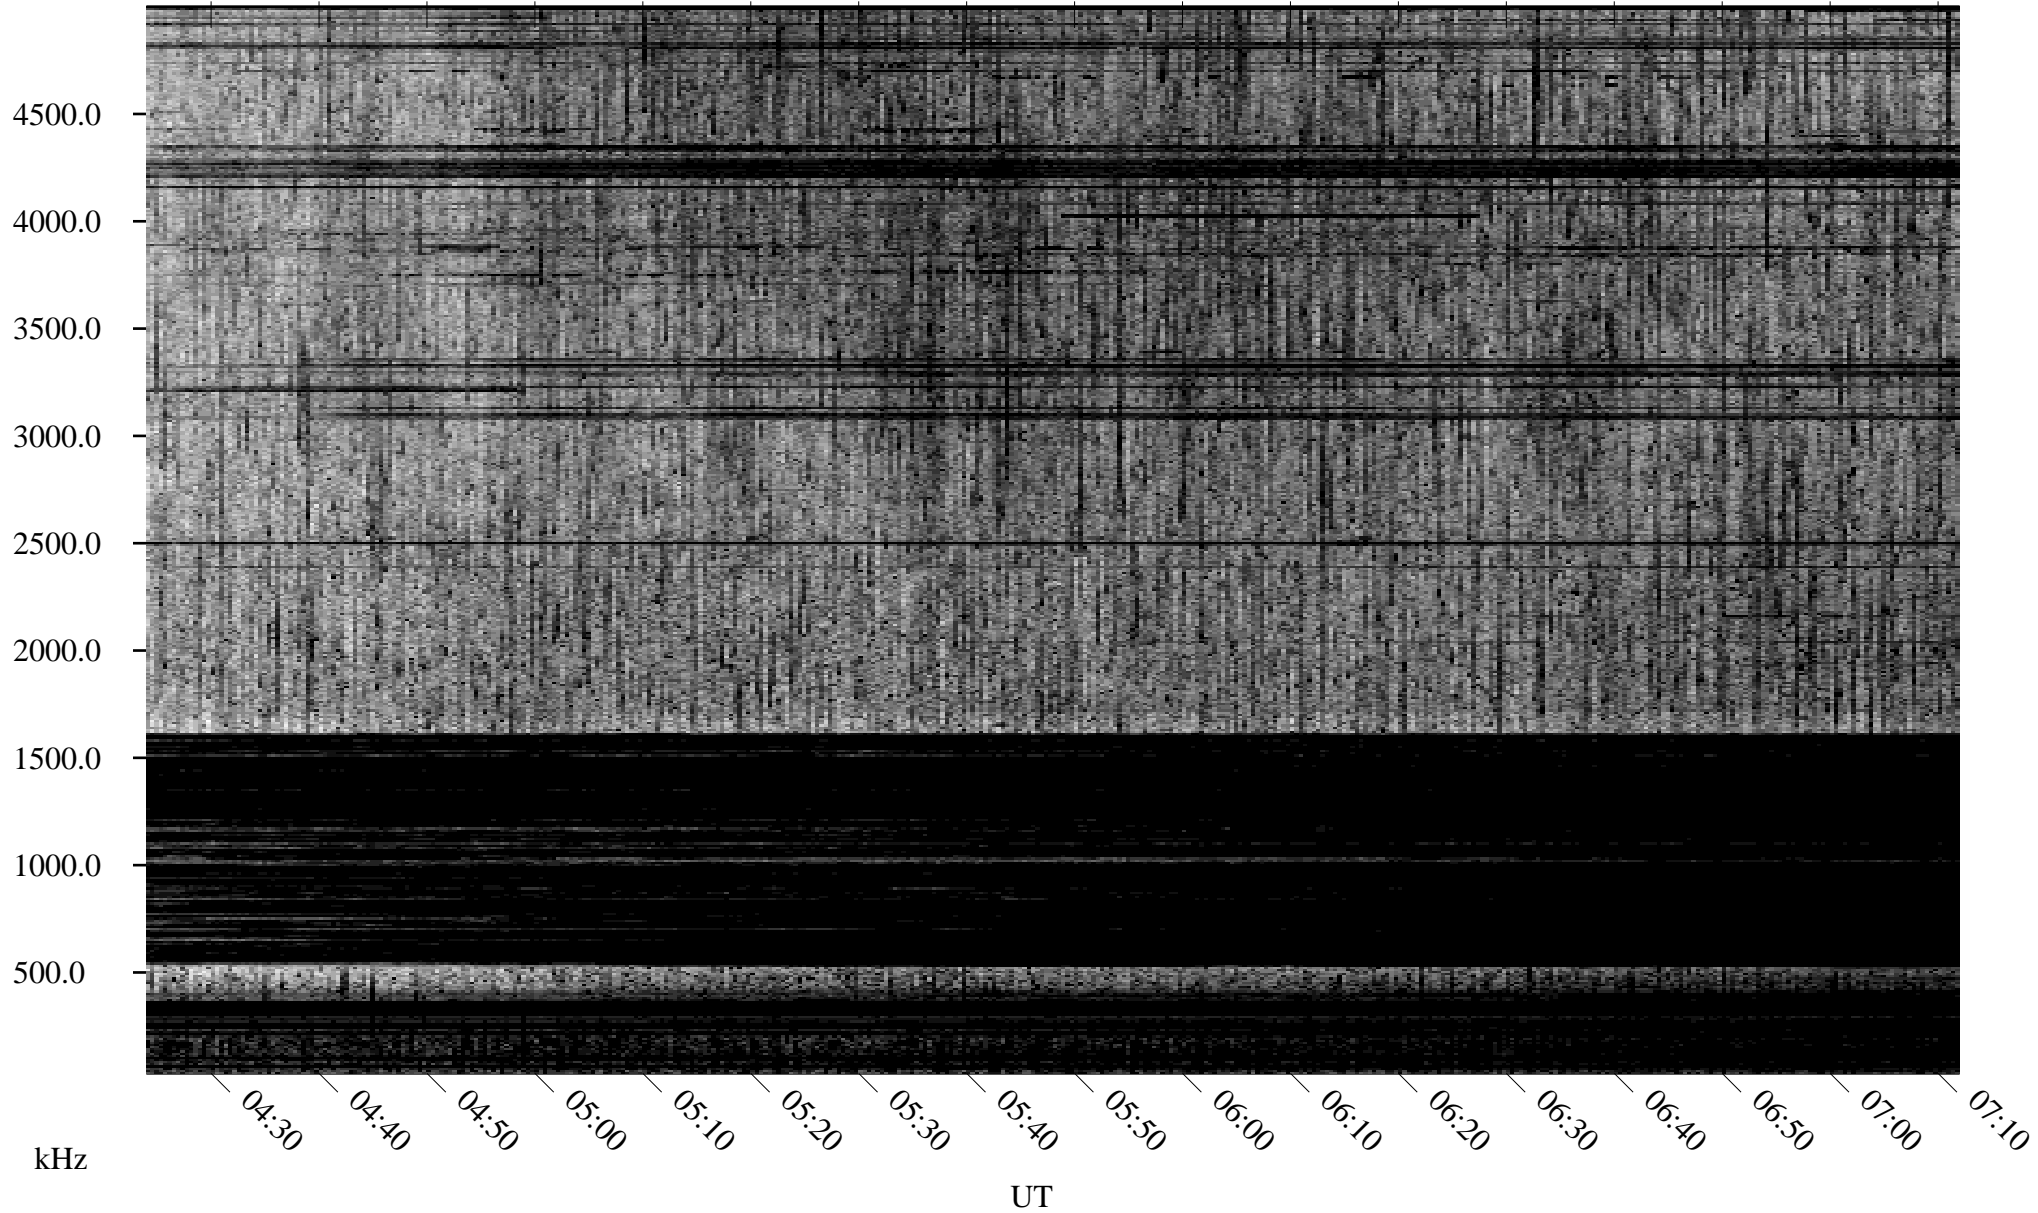

06/15/1996 Churchill, Manitoba

Linear Scale Black = 161 White = 15

ch96167l.r02m max_12

Page 1

06/15/1996 Churchill, Manitoba

Linear Scale Black = 161 White = 15

ch96167l.r02m max_12

Page 2

06/16/1996 Churchill, Manitoba

Linear Scale Black = 161 White = 15

ch96167l.r02m max_12

Page 3

06/16/1996 Churchill, Manitoba

Linear Scale Black = 161 White = 15

ch96167l.r02m max_12

Page 4

06/16/1996 Churchill, Manitoba

Linear Scale Black = 161 White = 15

ch96167l.r02m max_12

Page 5

06/16/1996 Churchill, Manitoba

Linear Scale Black = 161 White = 15

ch96167l.r02m max_12

Page 6

06/16/1996 Churchill, Manitoba

Linear Scale Black = 161 White = 15

ch96167l.r02m max_12

Page 7

06/16/1996 Churchill, Manitoba

Linear Scale Black = 161 White = 15

ch96167l.r02m max_12

Page 8