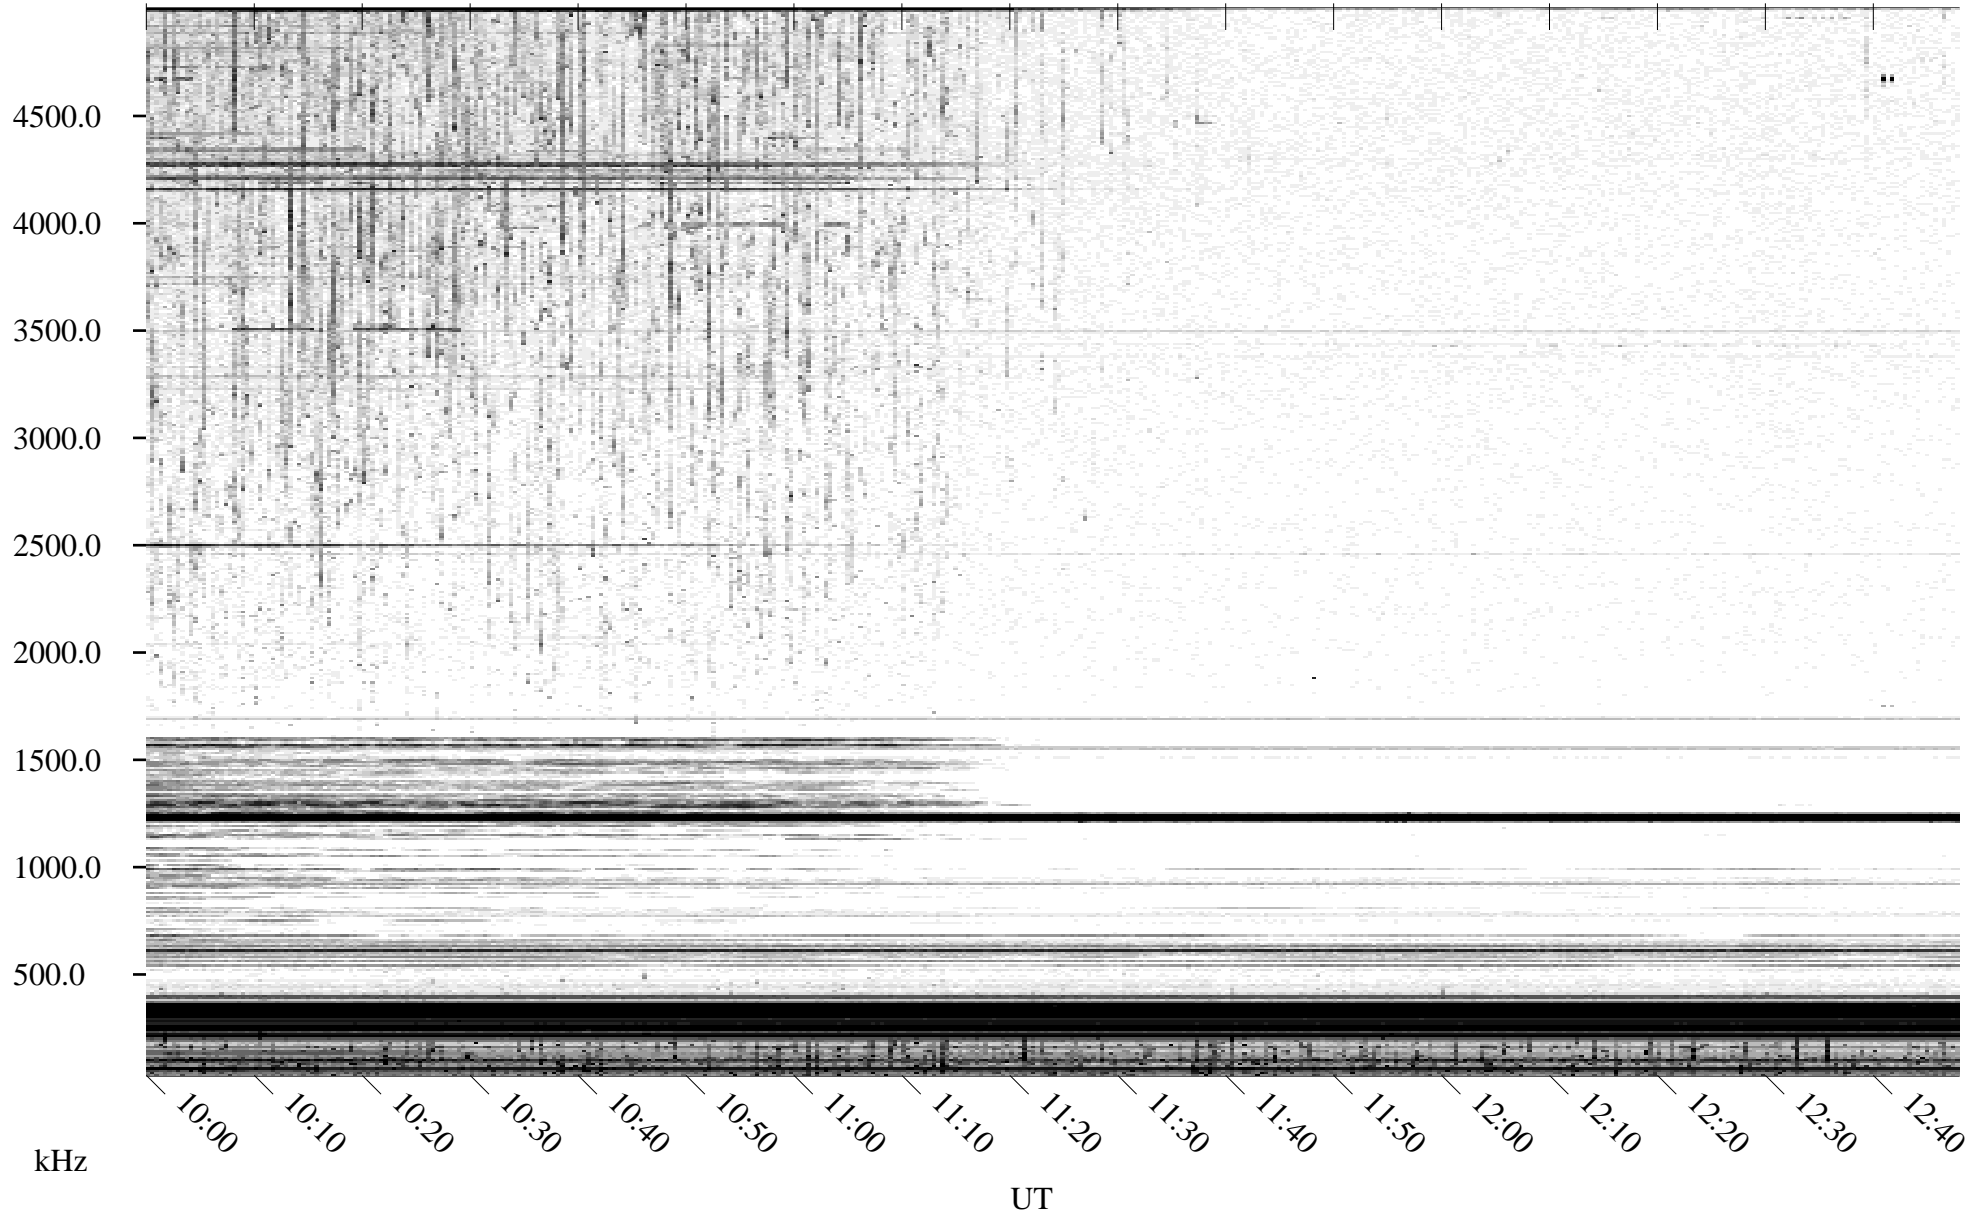

06/15/1996 Churchill, Manitoba

Linear Scale Black = 161 White = 15

ch96167l.r02m max_12

Page 1

06/15/1996 Churchill, Manitoba

Linear Scale Black = 161 White = 15

ch96167l.r02m max_12

Page 2

06/16/1996 Churchill, Manitoba

Linear Scale Black = 161 White = 15

ch96167l.r02m max_12

Page 3

06/16/1996 Churchill, Manitoba

Linear Scale Black = 161 White = 15

ch96167l.r02m max_12

Page 4

06/16/1996 Churchill, Manitoba

Linear Scale Black = 161 White = 15

ch96167l.r02m max_12

Page 5

06/16/1996 Churchill, Manitoba

Linear Scale Black = 161 White = 15

ch96167l.r02m max_12

Page 6

06/16/1996 Churchill, Manitoba

Linear Scale Black = 161 White = 15

ch96167l.r02m max_12

Page 7

06/16/1996 Churchill, Manitoba

Linear Scale Black = 161 White = 15

ch96167l.r02m max_12

Page 8