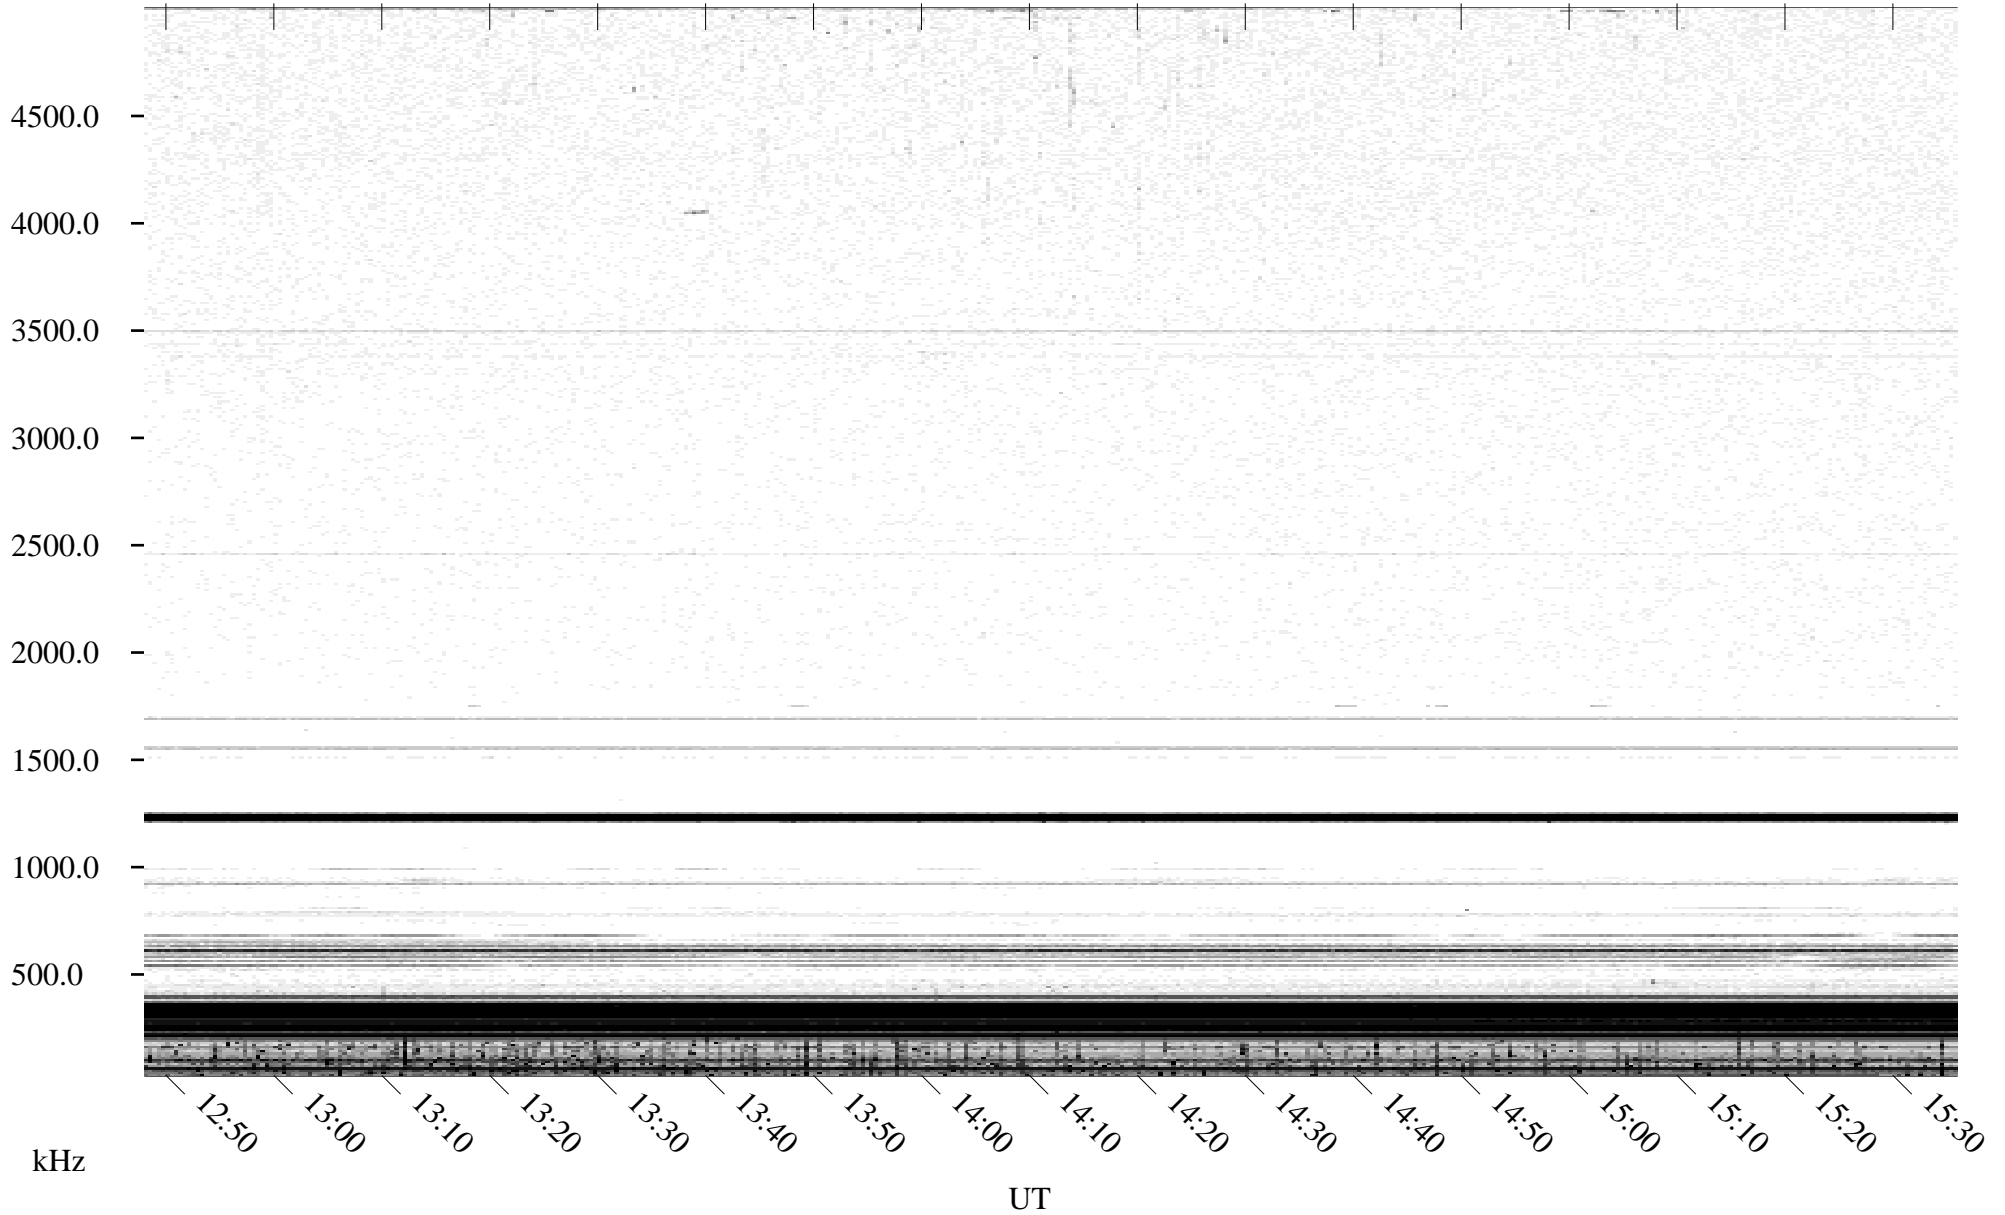

06/15/1996 Churchill, Manitoba

Linear Scale Black = 161 White = 15

ch96167l.r02m max_12

Page 1

06/15/1996 Churchill, Manitoba

Linear Scale Black = 161 White = 15

ch96167l.r02m max_12

Page 2

06/16/1996 Churchill, Manitoba

Linear Scale Black = 161 White = 15

ch96167l.r02m max_12

Page 3

06/16/1996 Churchill, Manitoba

Linear Scale Black = 161 White = 15

ch96167l.r02m max_12

Page 4

06/16/1996 Churchill, Manitoba

Linear Scale Black = 161 White = 15

ch96167l.r02m max_12

Page 5

06/16/1996 Churchill, Manitoba

Linear Scale Black = 161 White = 15

ch96167l.r02m max_12

Page 6

06/16/1996 Churchill, Manitoba

Linear Scale Black = 161 White = 15

ch96167l.r02m max_12

Page 7

06/16/1996 Churchill, Manitoba

Linear Scale Black = 161 White = 15

ch96167l.r02m max_12

Page 8