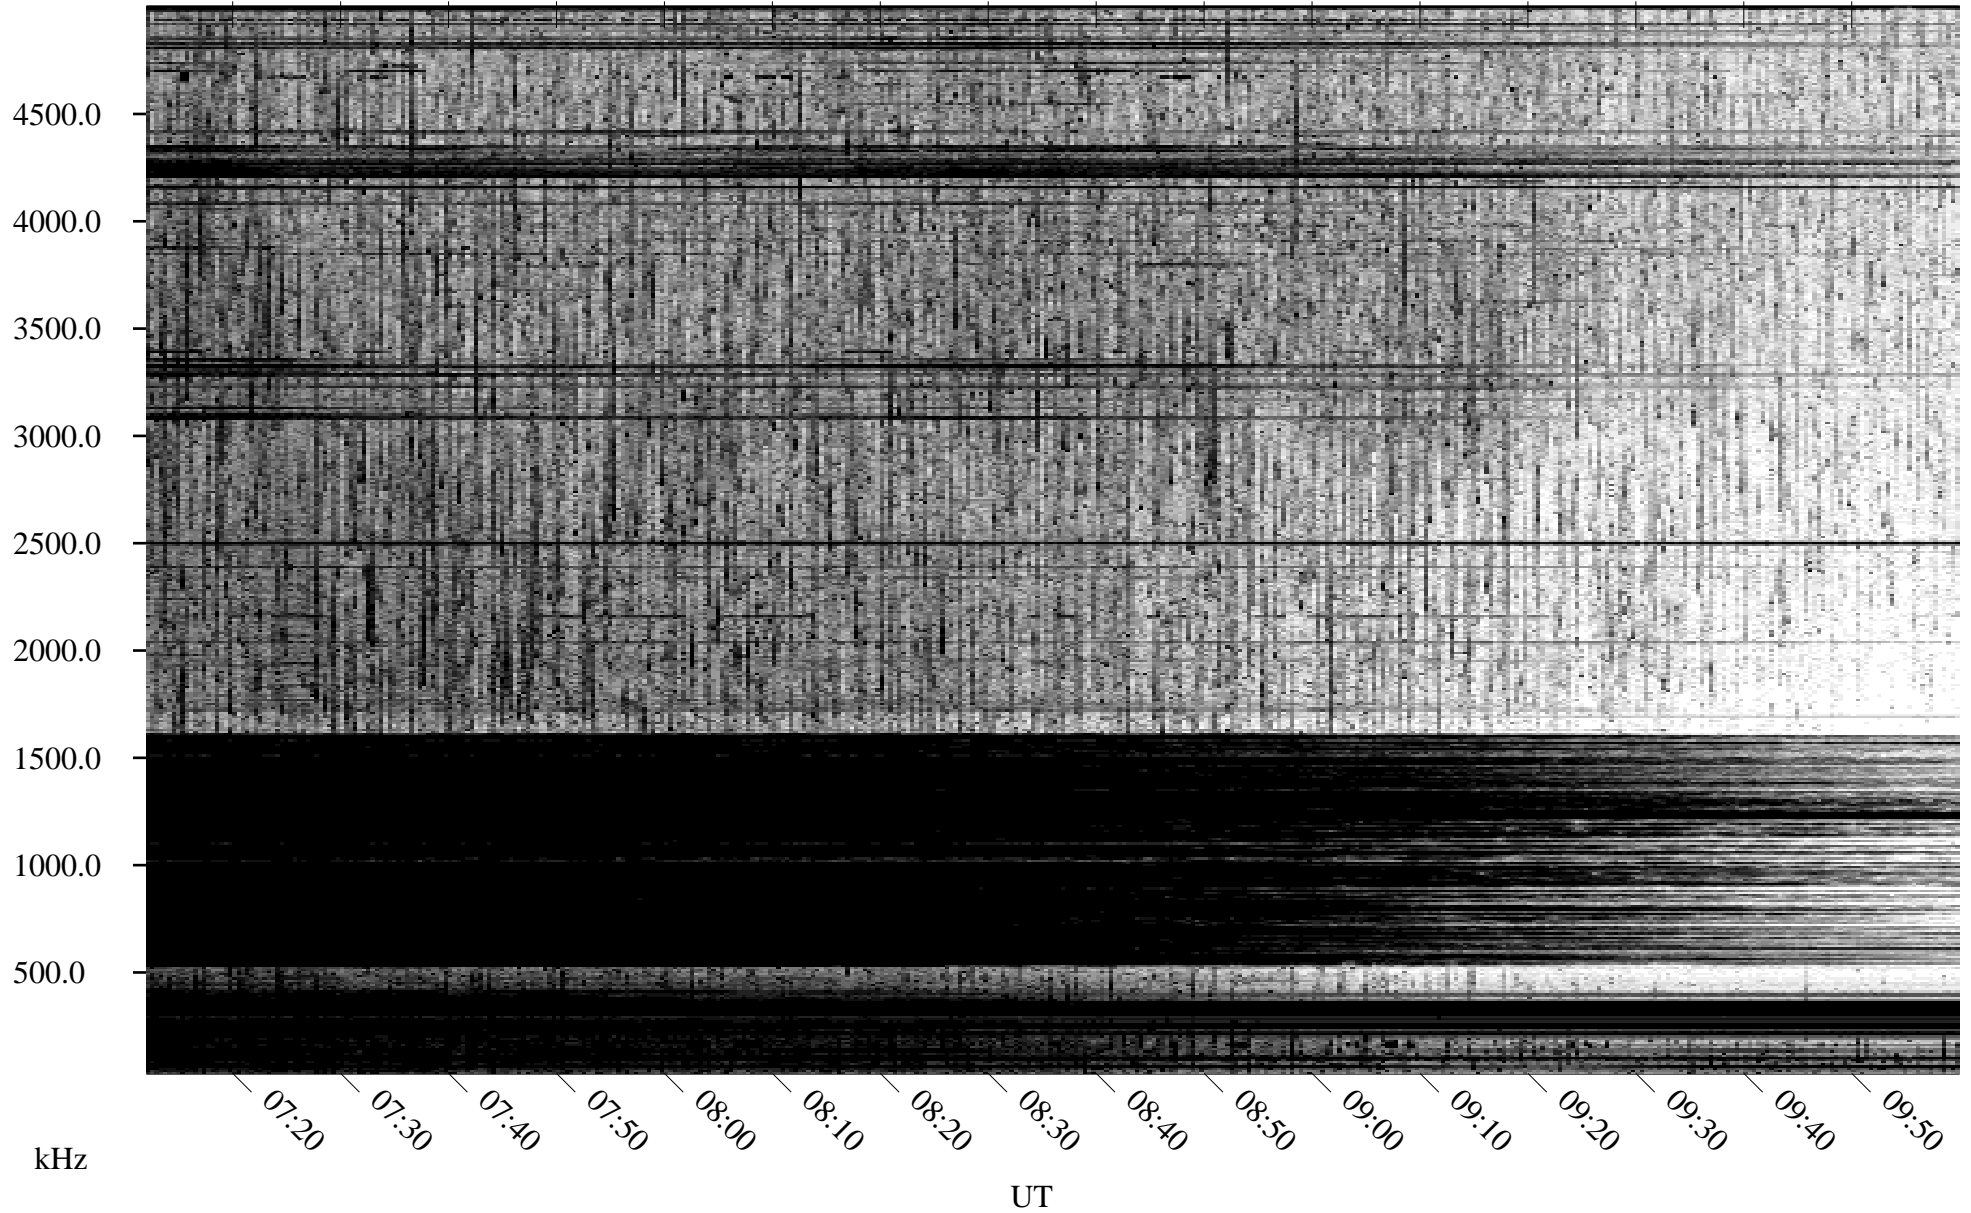

06/15/1996 Churchill, Manitoba

Linear Scale Black = 161 White = 15

ch96167l.r02m max_12

Page 1

06/15/1996 Churchill, Manitoba

Linear Scale Black = 161 White = 15

ch96167l.r02m max_12

Page 2

06/16/1996 Churchill, Manitoba

Linear Scale Black = 161 White = 15

ch96167l.r02m max_12

Page 3

06/16/1996 Churchill, Manitoba

Linear Scale Black = 161 White = 15

ch96167l.r02m max_12

Page 4

06/16/1996 Churchill, Manitoba

Linear Scale Black = 161 White = 15

ch96167l.r02m max_12

Page 5

06/16/1996 Churchill, Manitoba

Linear Scale Black = 161 White = 15

ch96167l.r02m max_12

Page 6

06/16/1996 Churchill, Manitoba

Linear Scale Black = 161 White = 15

ch96167l.r02m max_12

Page 7

06/16/1996 Churchill, Manitoba

Linear Scale Black = 161 White = 15

ch96167l.r02m max_12

Page 8