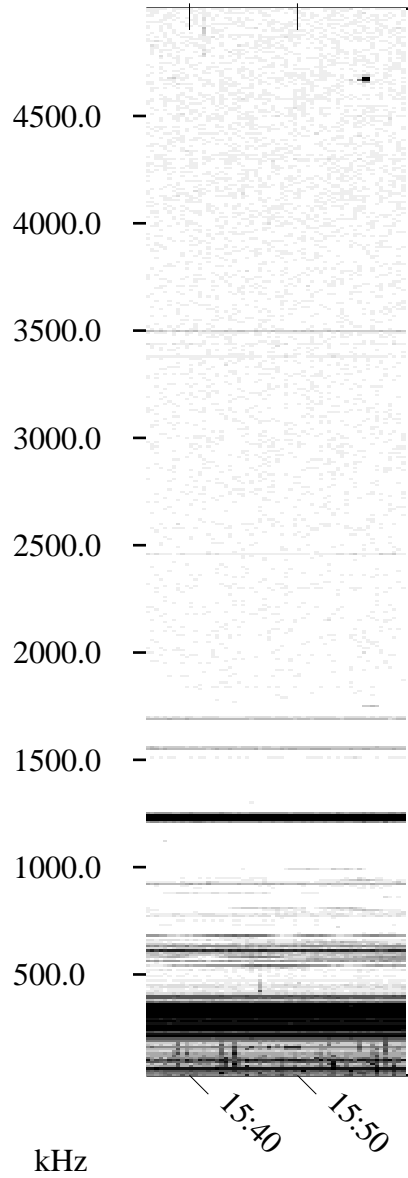

06/15/1996 Churchill, Manitoba

Linear Scale Black = 161 White = 15

ch96167l.r02m max_12

Page 1

06/15/1996 Churchill, Manitoba

Linear Scale Black = 161 White = 15

ch96167l.r02m max_12

Page 2

06/16/1996 Churchill, Manitoba

Linear Scale Black = 161 White = 15

ch96167l.r02m max_12

Page 3

06/16/1996 Churchill, Manitoba

Linear Scale Black = 161 White = 15

ch96167l.r02m max_12

Page 4

06/16/1996 Churchill, Manitoba

Linear Scale Black = 161 White = 15

ch96167l.r02m max_12

Page 5

06/16/1996 Churchill, Manitoba

Linear Scale Black = 161 White = 15

ch96167l.r02m max_12

Page 6

06/16/1996 Churchill, Manitoba

Linear Scale Black = 161 White = 15

ch96167l.r02m max_12

Page 7

06/16/1996 Churchill, Manitoba

Linear Scale Black = 161 White = 15

ch96167l.r02m max_12

Page 8