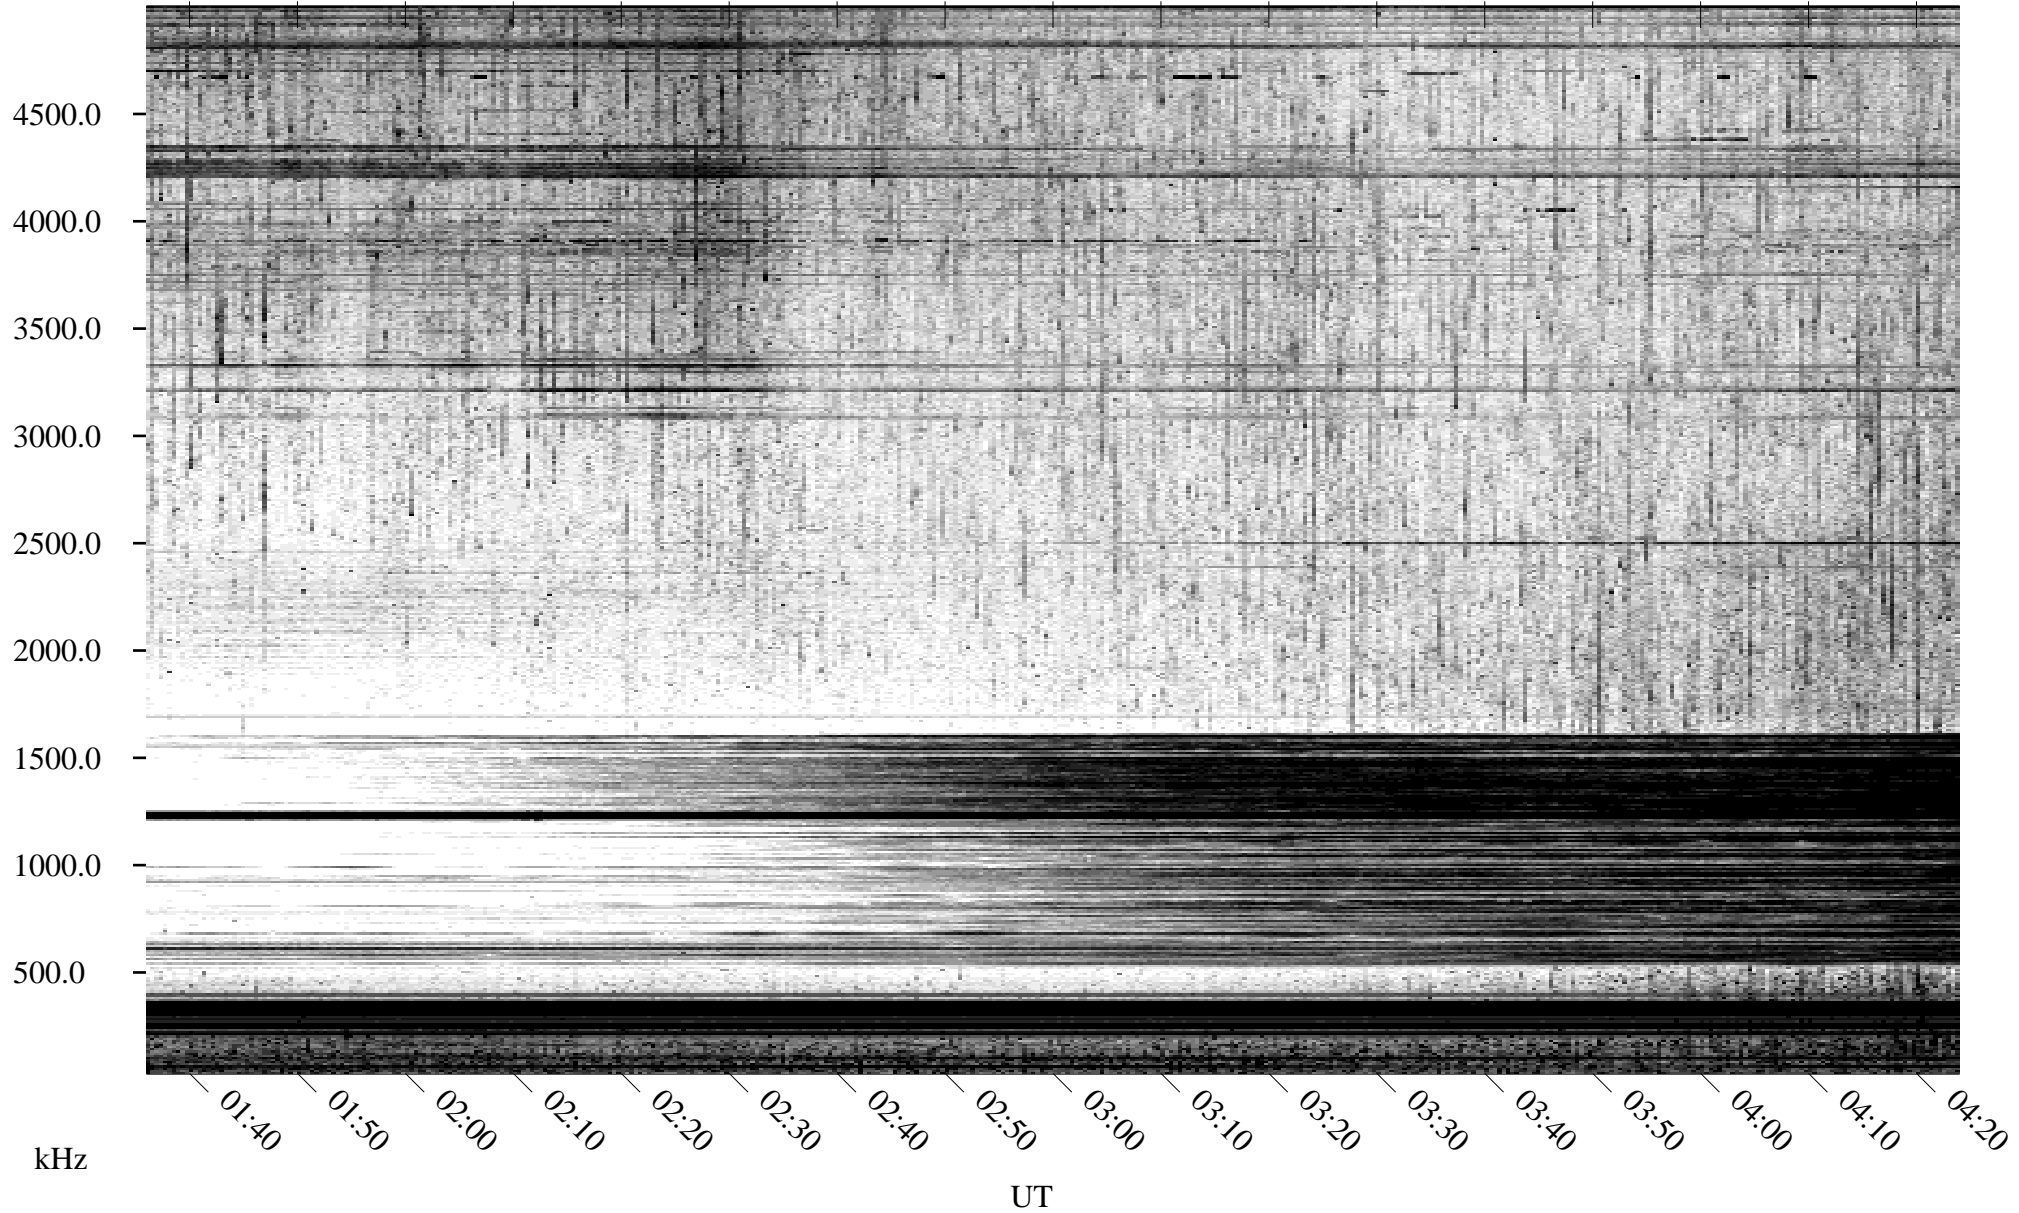

06/15/1996 Churchill, Manitoba

Linear Scale Black = 161 White = 15

ch96167l.r02m max_12

Page 1

06/15/1996 Churchill, Manitoba

Linear Scale Black = 161 White = 15

ch96167l.r02m max_12

Page 2

06/16/1996 Churchill, Manitoba

Linear Scale Black = 161 White = 15

ch96167l.r02m max_12

Page 3

06/16/1996 Churchill, Manitoba

Linear Scale Black = 161 White = 15

ch96167l.r02m max_12

Page 4

06/16/1996 Churchill, Manitoba

Linear Scale Black = 161 White = 15

ch96167l.r02m max_12

Page 5

06/16/1996 Churchill, Manitoba

Linear Scale Black = 161 White = 15

ch96167l.r02m max_12

Page 6

06/16/1996 Churchill, Manitoba

Linear Scale Black = 161 White = 15

ch96167l.r02m max_12

Page 7

06/16/1996 Churchill, Manitoba

Linear Scale Black = 161 White = 15

ch96167l.r02m max_12

Page 8