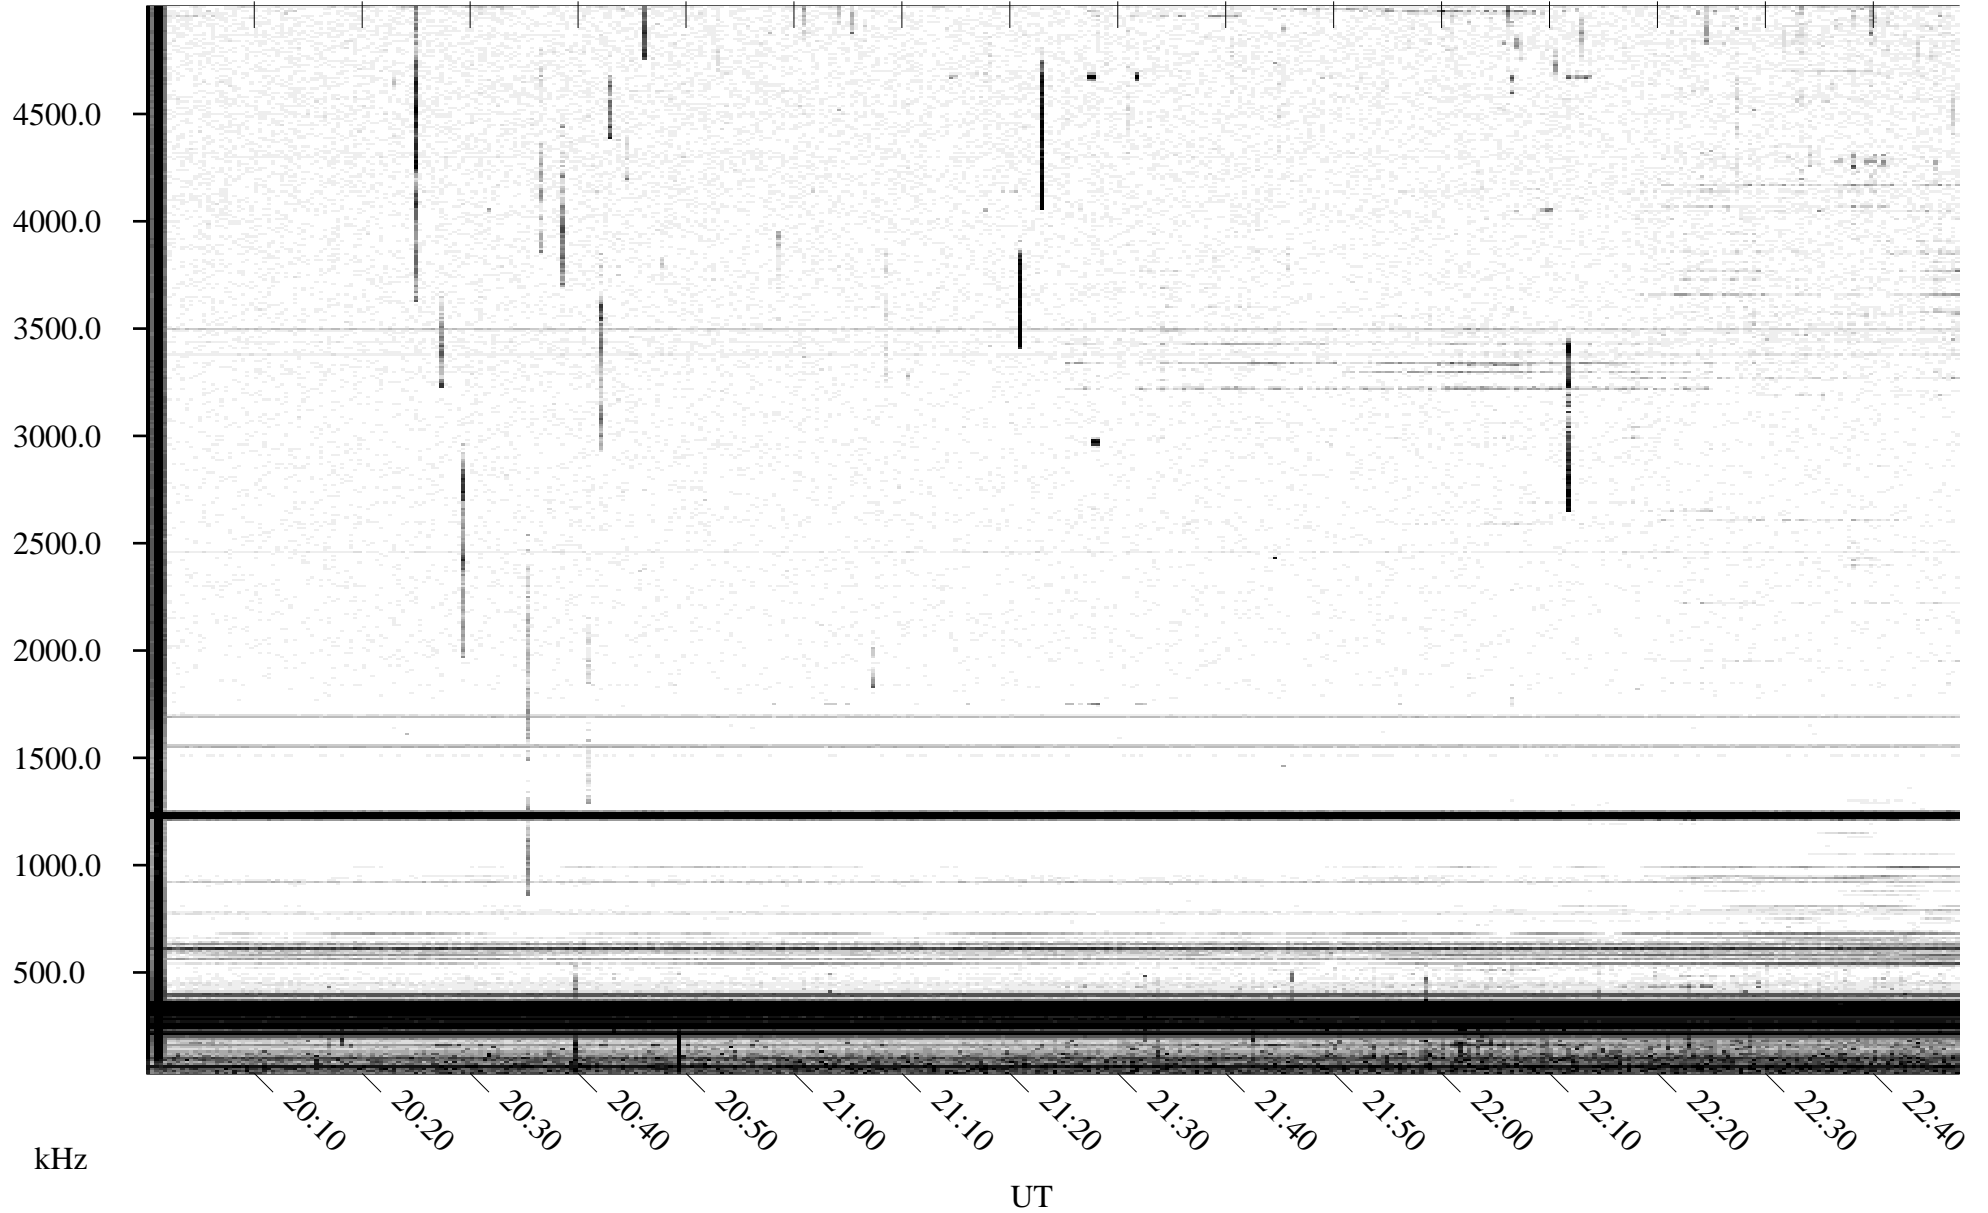

06/15/1996 Churchill, Manitoba

Linear Scale Black = 161 White = 15

ch96167l.r02m max_12

Page 1

06/15/1996 Churchill, Manitoba

Linear Scale Black = 161 White = 15

ch96167l.r02m max_12

Page 2

06/16/1996 Churchill, Manitoba

Linear Scale Black = 161 White = 15

ch96167l.r02m max_12

Page 3

06/16/1996 Churchill, Manitoba

Linear Scale Black = 161 White = 15

ch96167l.r02m max_12

Page 4

06/16/1996 Churchill, Manitoba

Linear Scale Black = 161 White = 15

ch96167l.r02m max_12

Page 5

06/16/1996 Churchill, Manitoba

Linear Scale Black = 161 White = 15

ch96167l.r02m max_12

Page 6

06/16/1996 Churchill, Manitoba

Linear Scale Black = 161 White = 15

ch96167l.r02m max_12

Page 7

06/16/1996 Churchill, Manitoba

Linear Scale Black = 161 White = 15

ch96167l.r02m max_12

Page 8