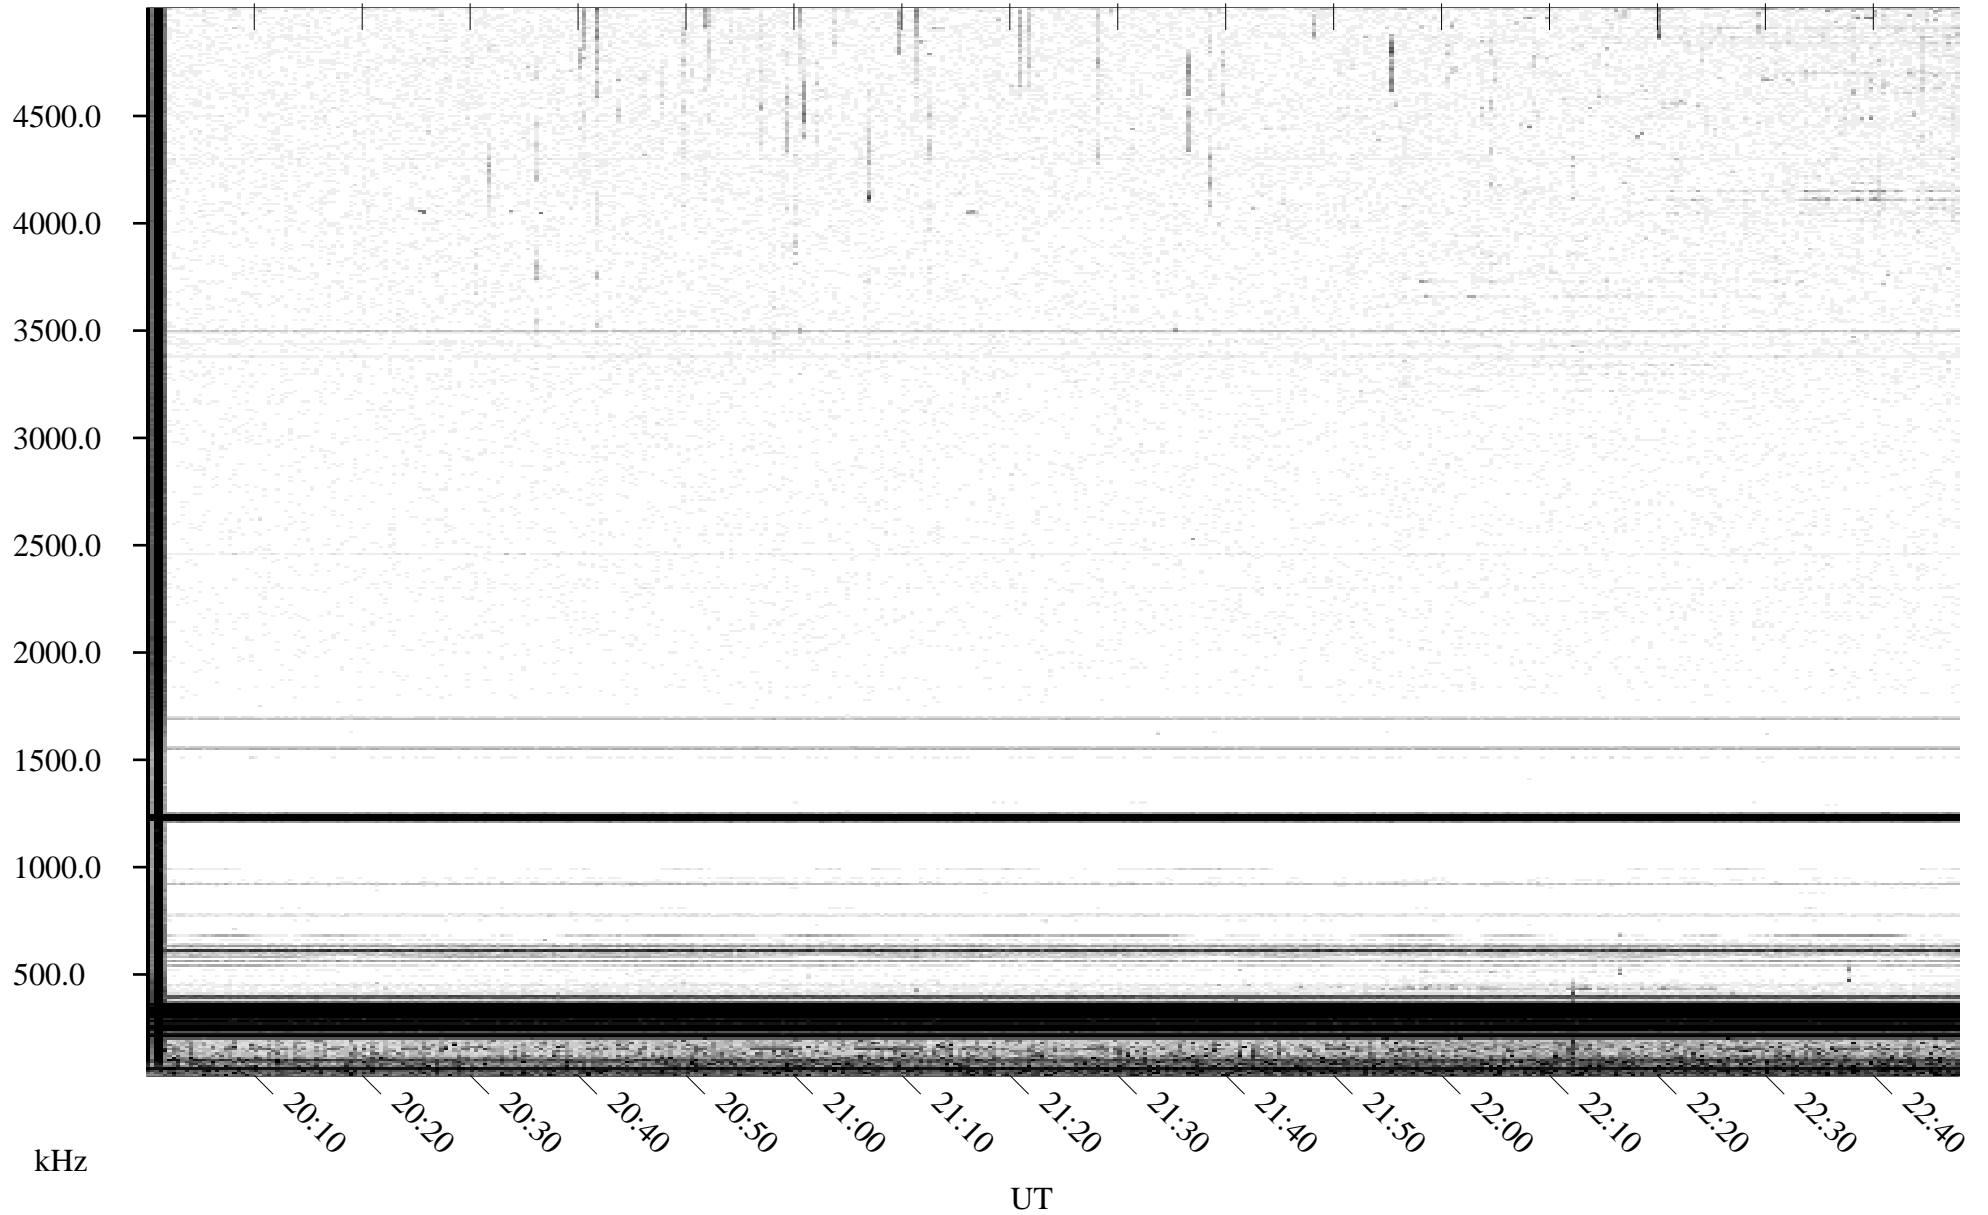

# 06/16/1996 Churchill, Manitoba

Linear Scale    Black = 161    White = 15

ch96168l.r00m max\_12

Page 1

# 06/16/1996 Churchill, Manitoba

Linear Scale    Black = 161    White = 15

ch96168l.r00m max\_12

Page 2

# 06/17/1996 Churchill, Manitoba

Linear Scale    Black = 161    White = 15

ch96168l.r00m max\_12

Page 3

# 06/17/1996 Churchill, Manitoba

Linear Scale    Black = 161    White = 15

ch96168l.r00m max\_12

Page 4