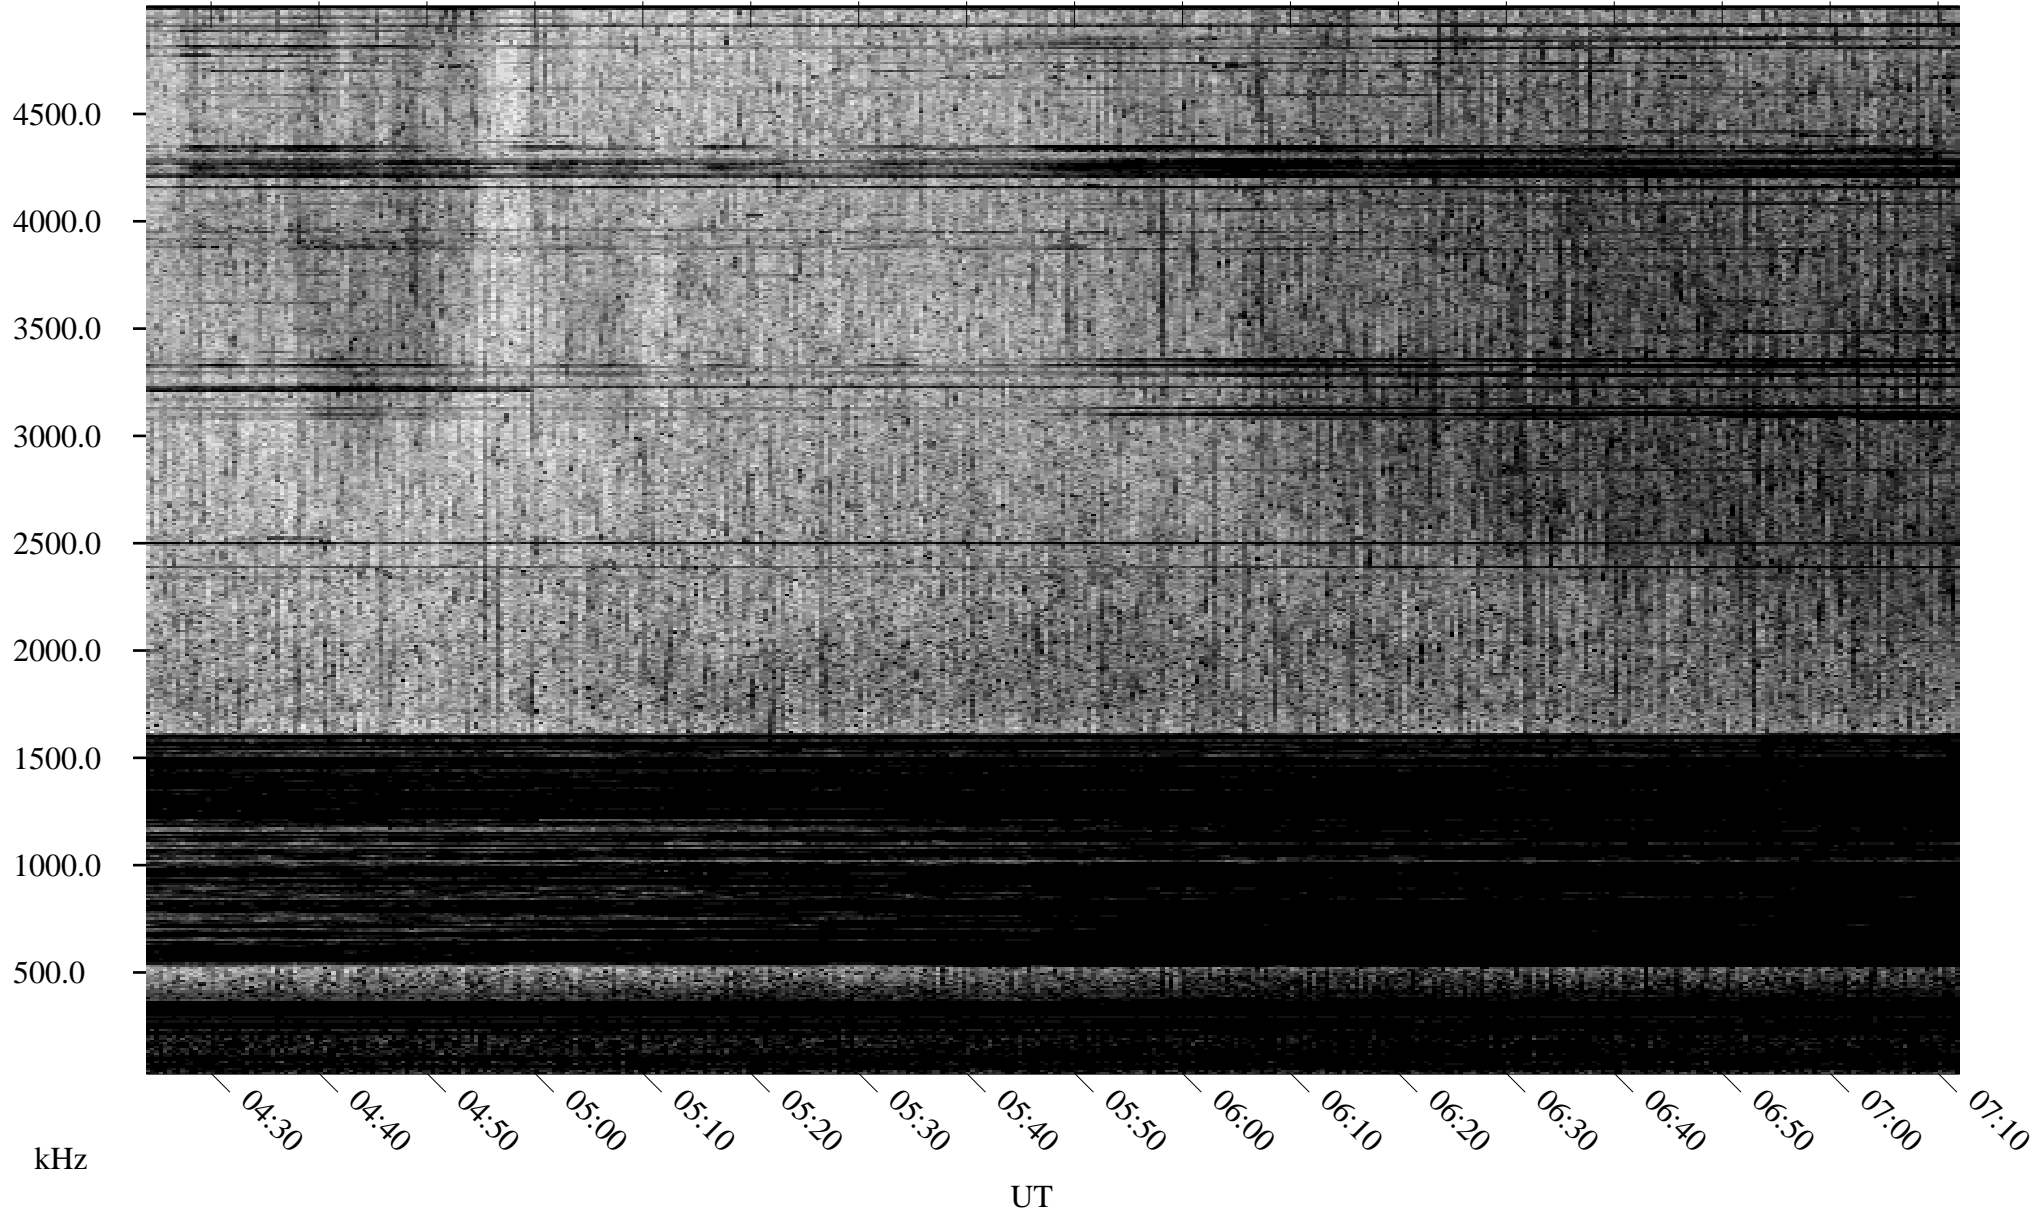

# 06/16/1996 Churchill, Manitoba

Linear Scale    Black = 161    White = 15

ch96168l.r00m max\_12

Page 1

# 06/16/1996 Churchill, Manitoba

Linear Scale    Black = 161    White = 15

ch96168l.r00m max\_12

Page 2

# 06/17/1996 Churchill, Manitoba

Linear Scale    Black = 161    White = 15

ch96168l.r00m max\_12

Page 3

# 06/17/1996 Churchill, Manitoba

Linear Scale    Black = 161    White = 15

ch96168l.r00m max\_12

Page 4