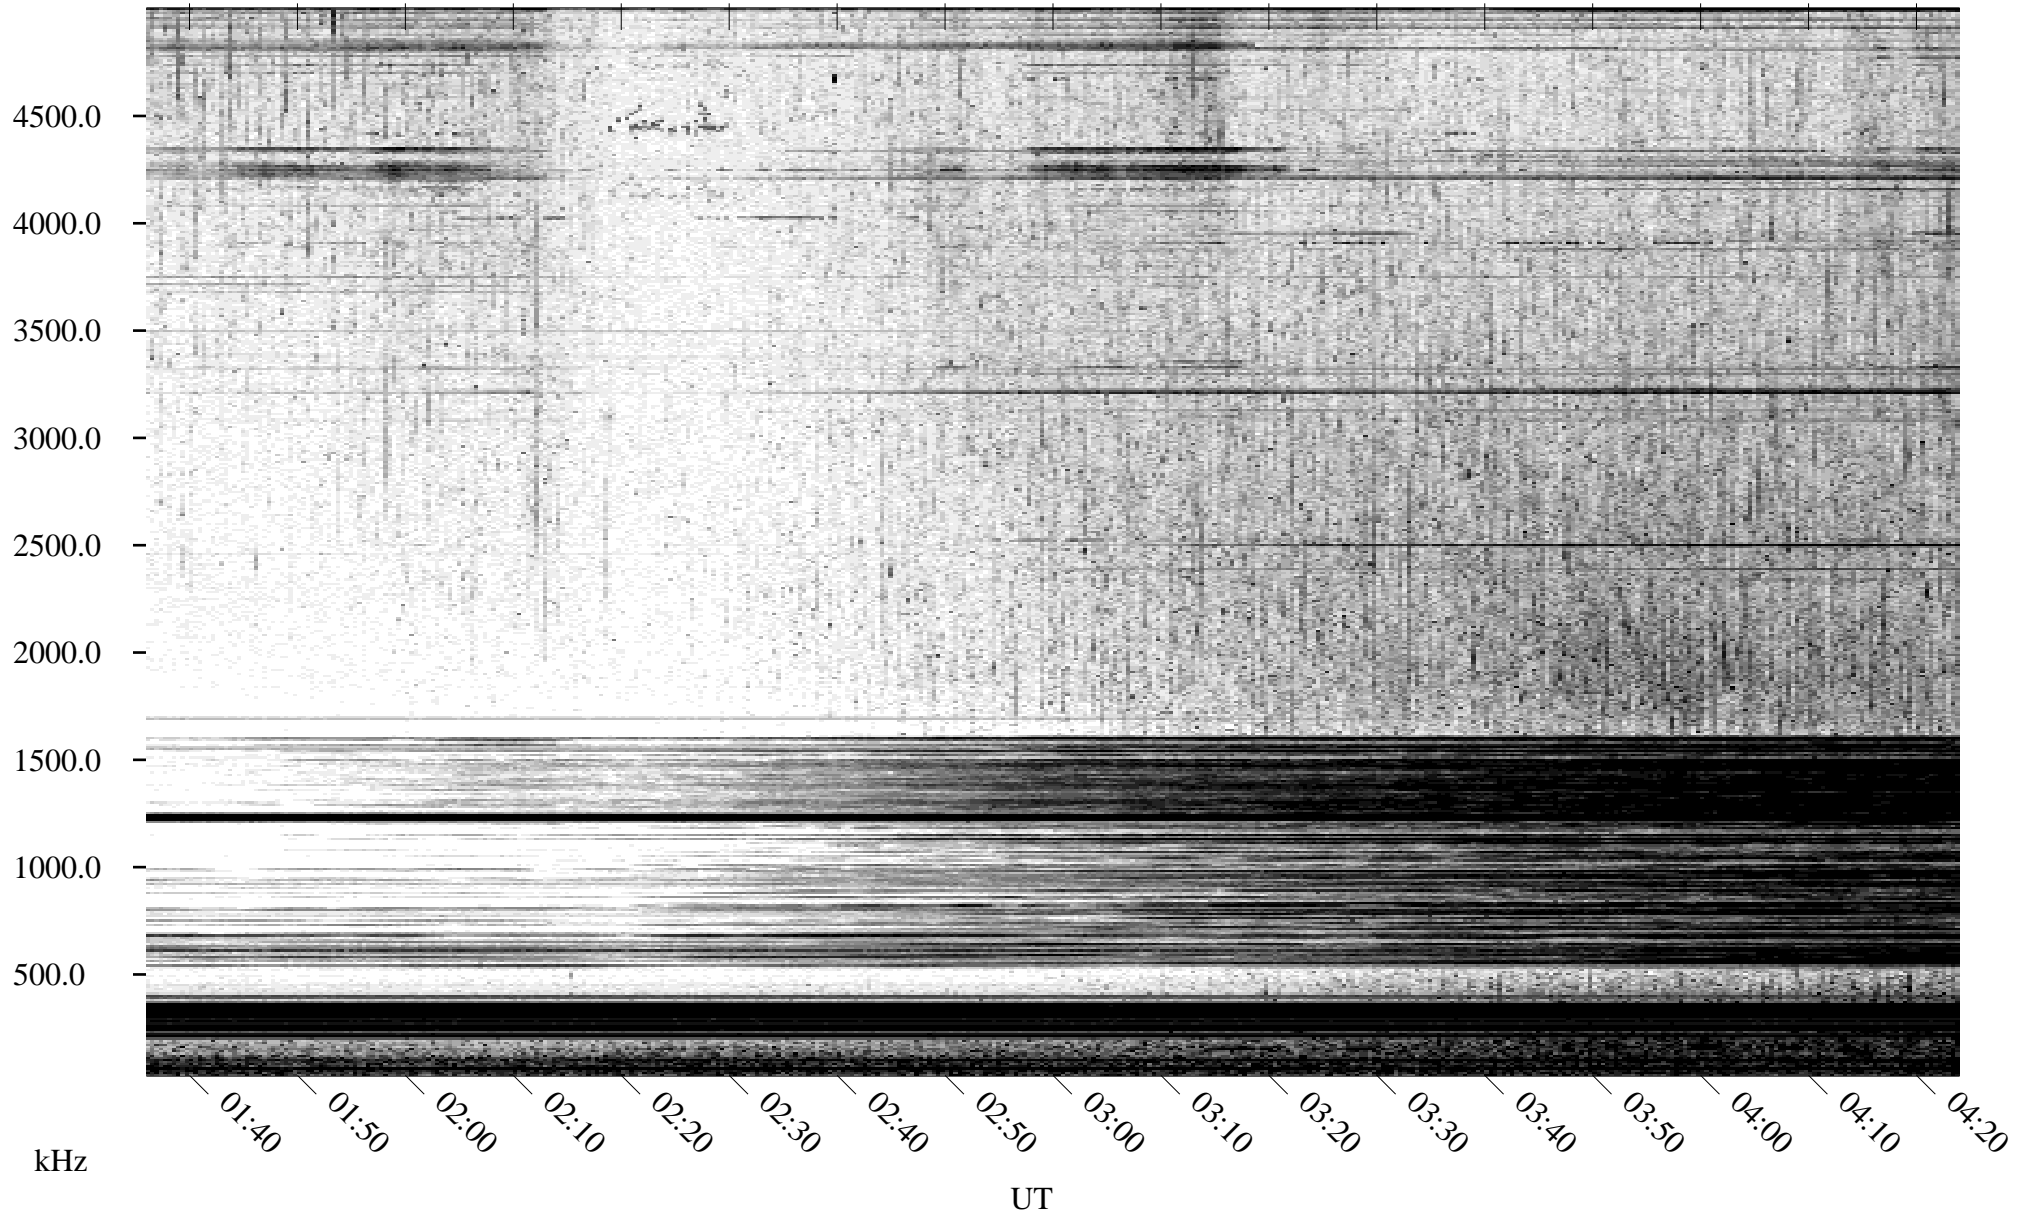

# 06/16/1996 Churchill, Manitoba

Linear Scale    Black = 161    White = 15

ch96168l.r00m max\_12

Page 1

# 06/16/1996 Churchill, Manitoba

Linear Scale    Black = 161    White = 15

ch96168l.r00m max\_12

Page 2

# 06/17/1996 Churchill, Manitoba

Linear Scale    Black = 161    White = 15

ch96168l.r00m max\_12

Page 3

# 06/17/1996 Churchill, Manitoba

Linear Scale    Black = 161    White = 15

ch96168l.r00m max\_12

Page 4