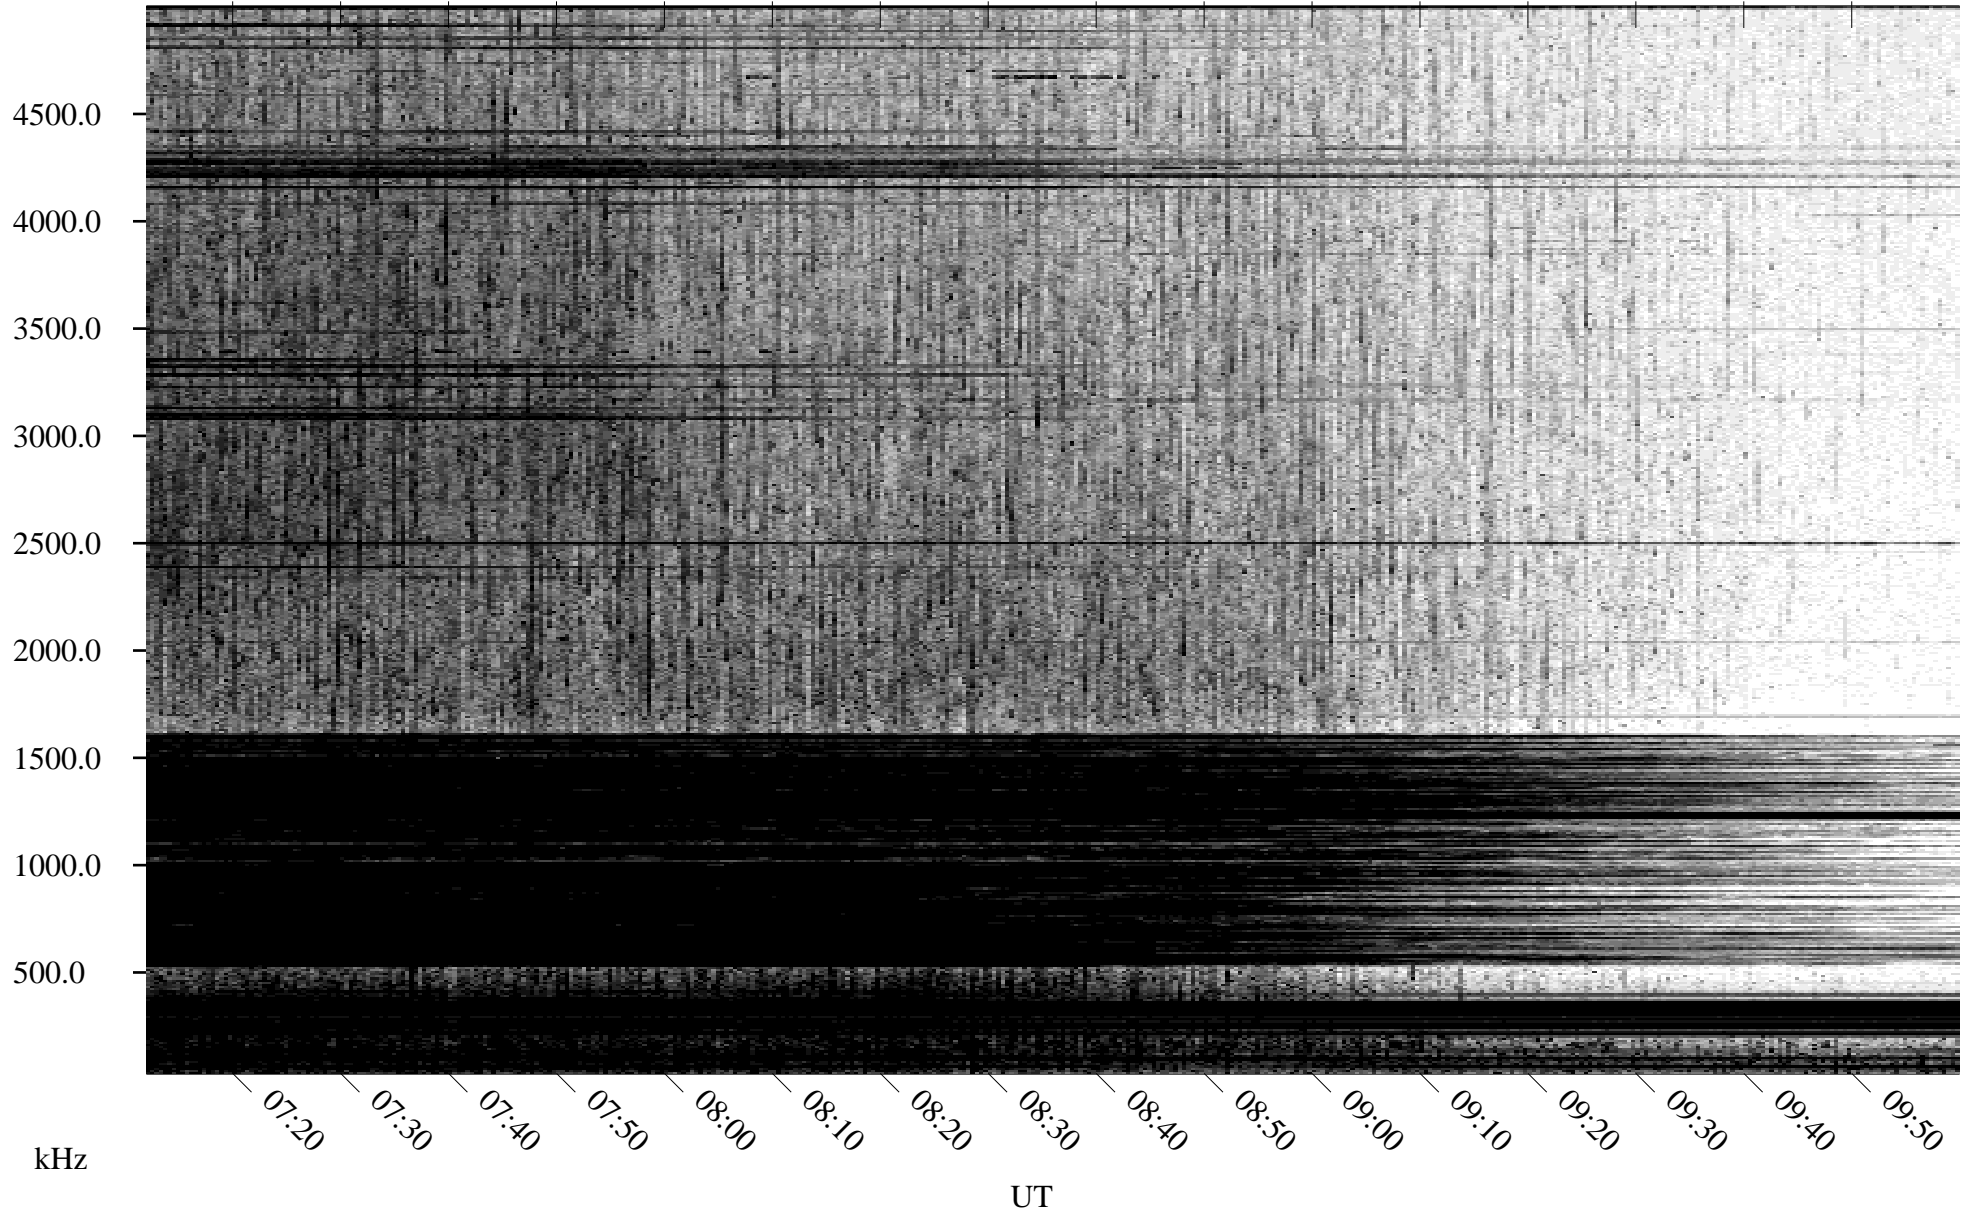

# 06/17/1996 Churchill, Manitoba

Linear Scale    Black = 161    White = 15

ch96168l.r00m max\_12

Page 4

# 06/17/1996 Churchill, Manitoba

Linear Scale    Black = 161    White = 15

ch96168l.r00m max\_12

Page 5

# 06/17/1996 Churchill, Manitoba

Linear Scale    Black = 161    White = 15

ch96168l.r00m max\_12

Page 6