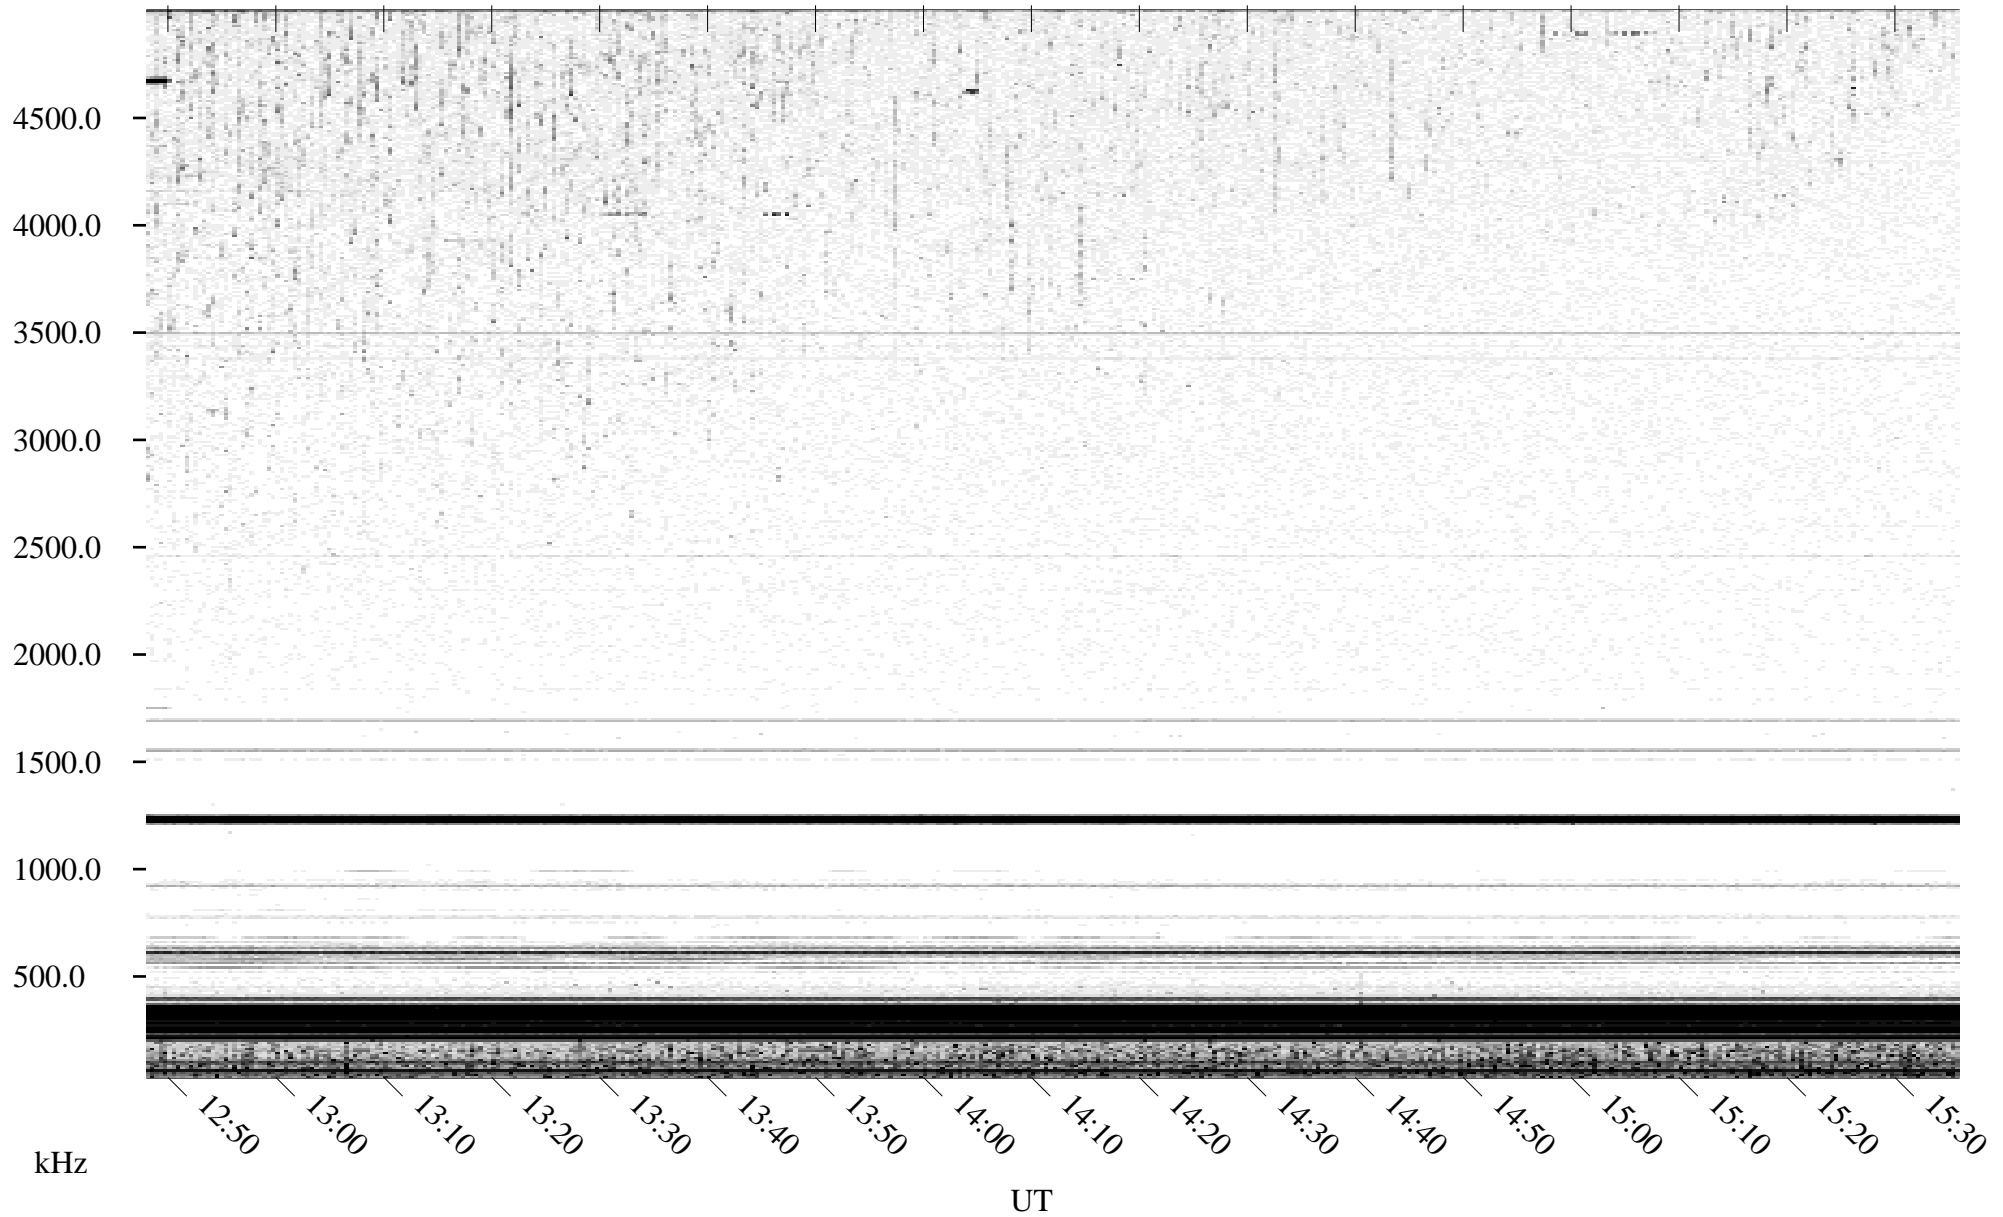

# 06/17/1996 Churchill, Manitoba

Linear Scale    Black = 161    White = 15

ch96168l.r00m max\_12

Page 5

# 06/17/1996 Churchill, Manitoba

Linear Scale    Black = 161    White = 15

ch96168l.r00m max\_12

Page 6

# 06/17/1996 Churchill, Manitoba

Linear Scale    Black = 161    White = 15

ch96168l.r00m max\_12

Page 7

# 06/17/1996 Churchill, Manitoba

Linear Scale Black = 161 White = 15

ch96168l.r00m max\_12

Page 8