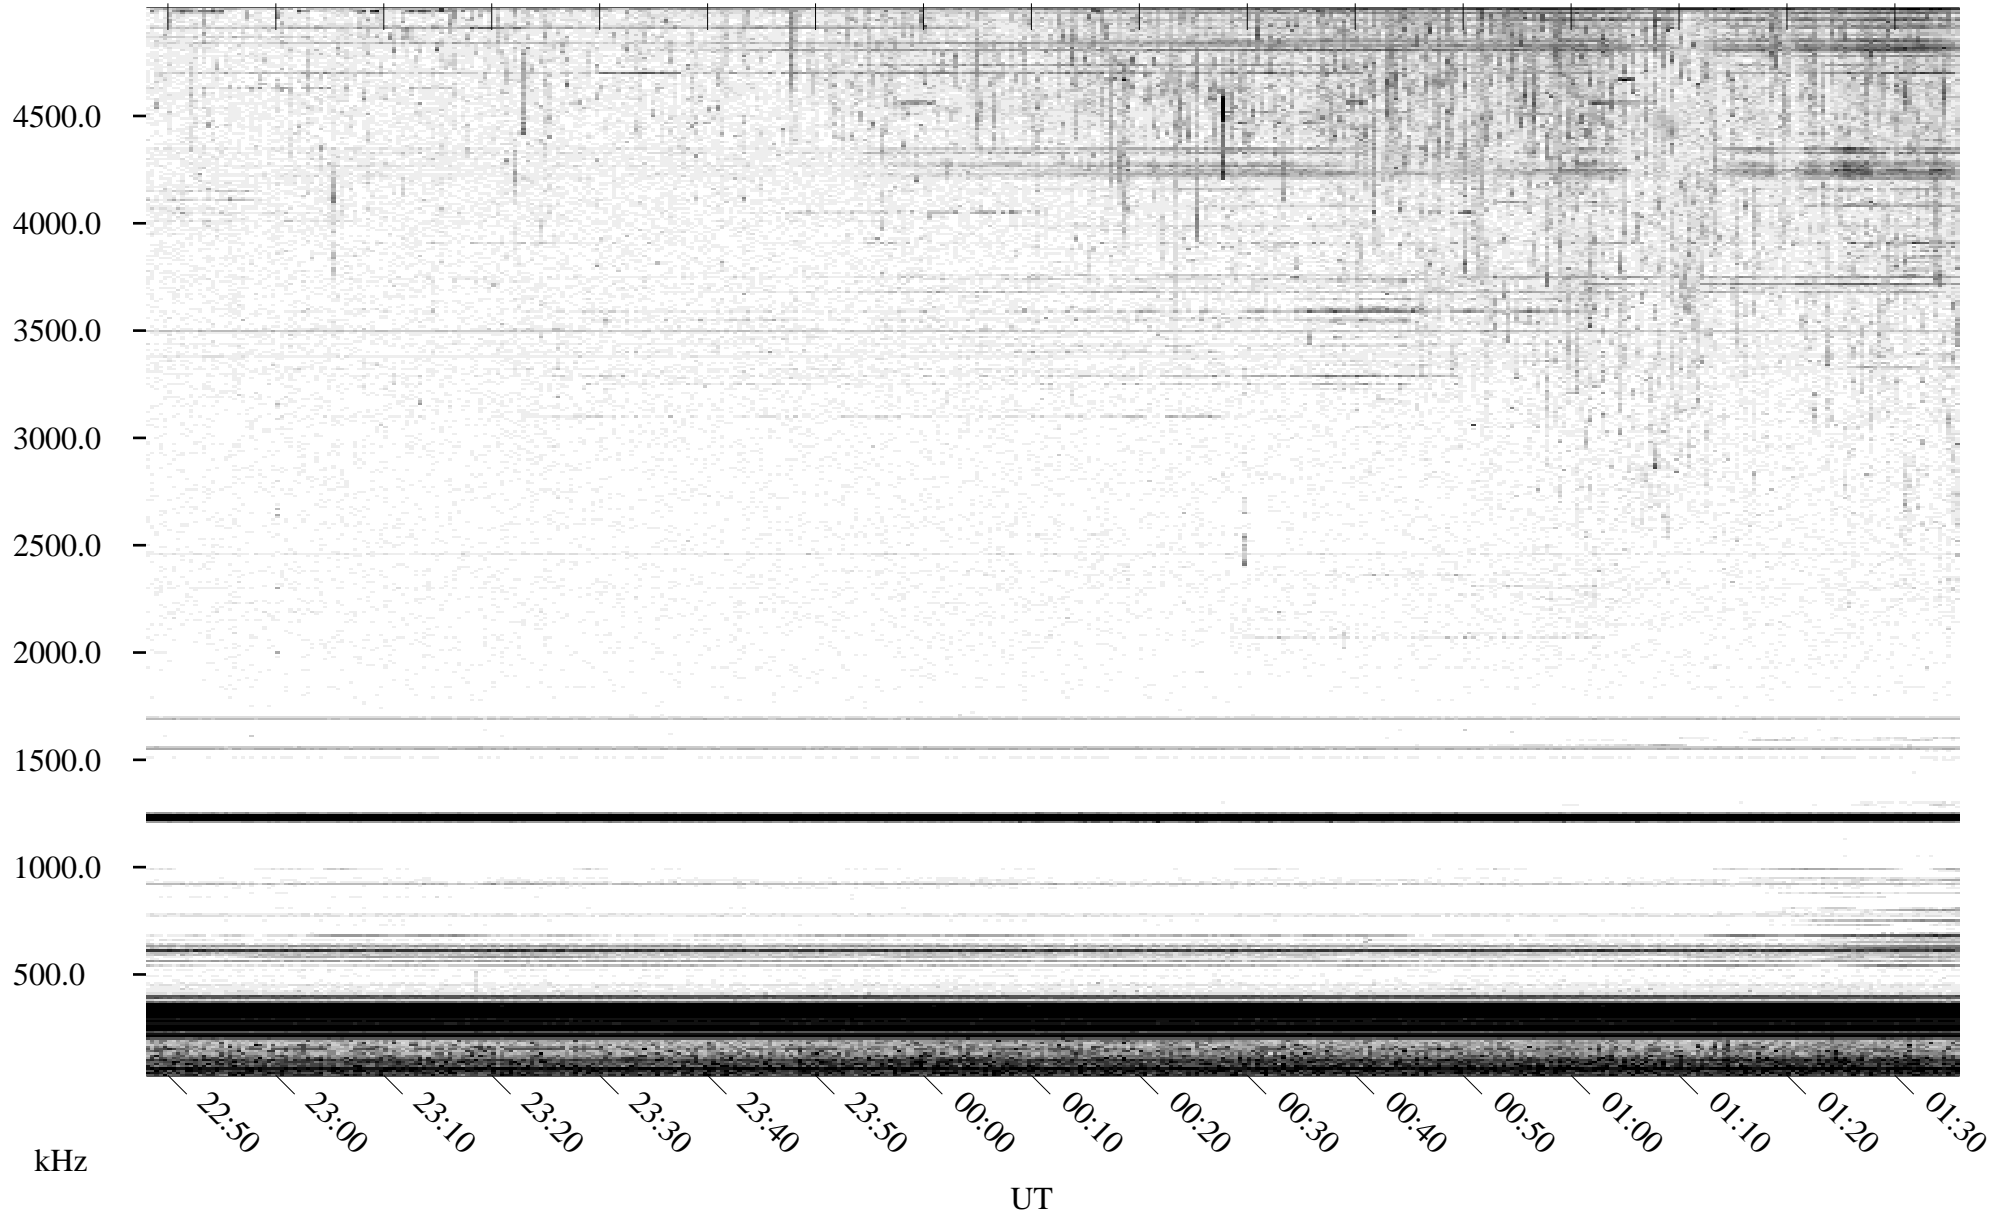

# 06/16/1996 Churchill, Manitoba

Linear Scale    Black = 161    White = 15

ch96168l.r00m max\_12

Page 1

# 06/16/1996 Churchill, Manitoba

Linear Scale    Black = 161    White = 15

ch96168l.r00m max\_12

Page 2

# 06/17/1996 Churchill, Manitoba

Linear Scale    Black = 161    White = 15

ch96168l.r00m max\_12

Page 3

# 06/17/1996 Churchill, Manitoba

Linear Scale    Black = 161    White = 15

ch96168l.r00m max\_12

Page 4