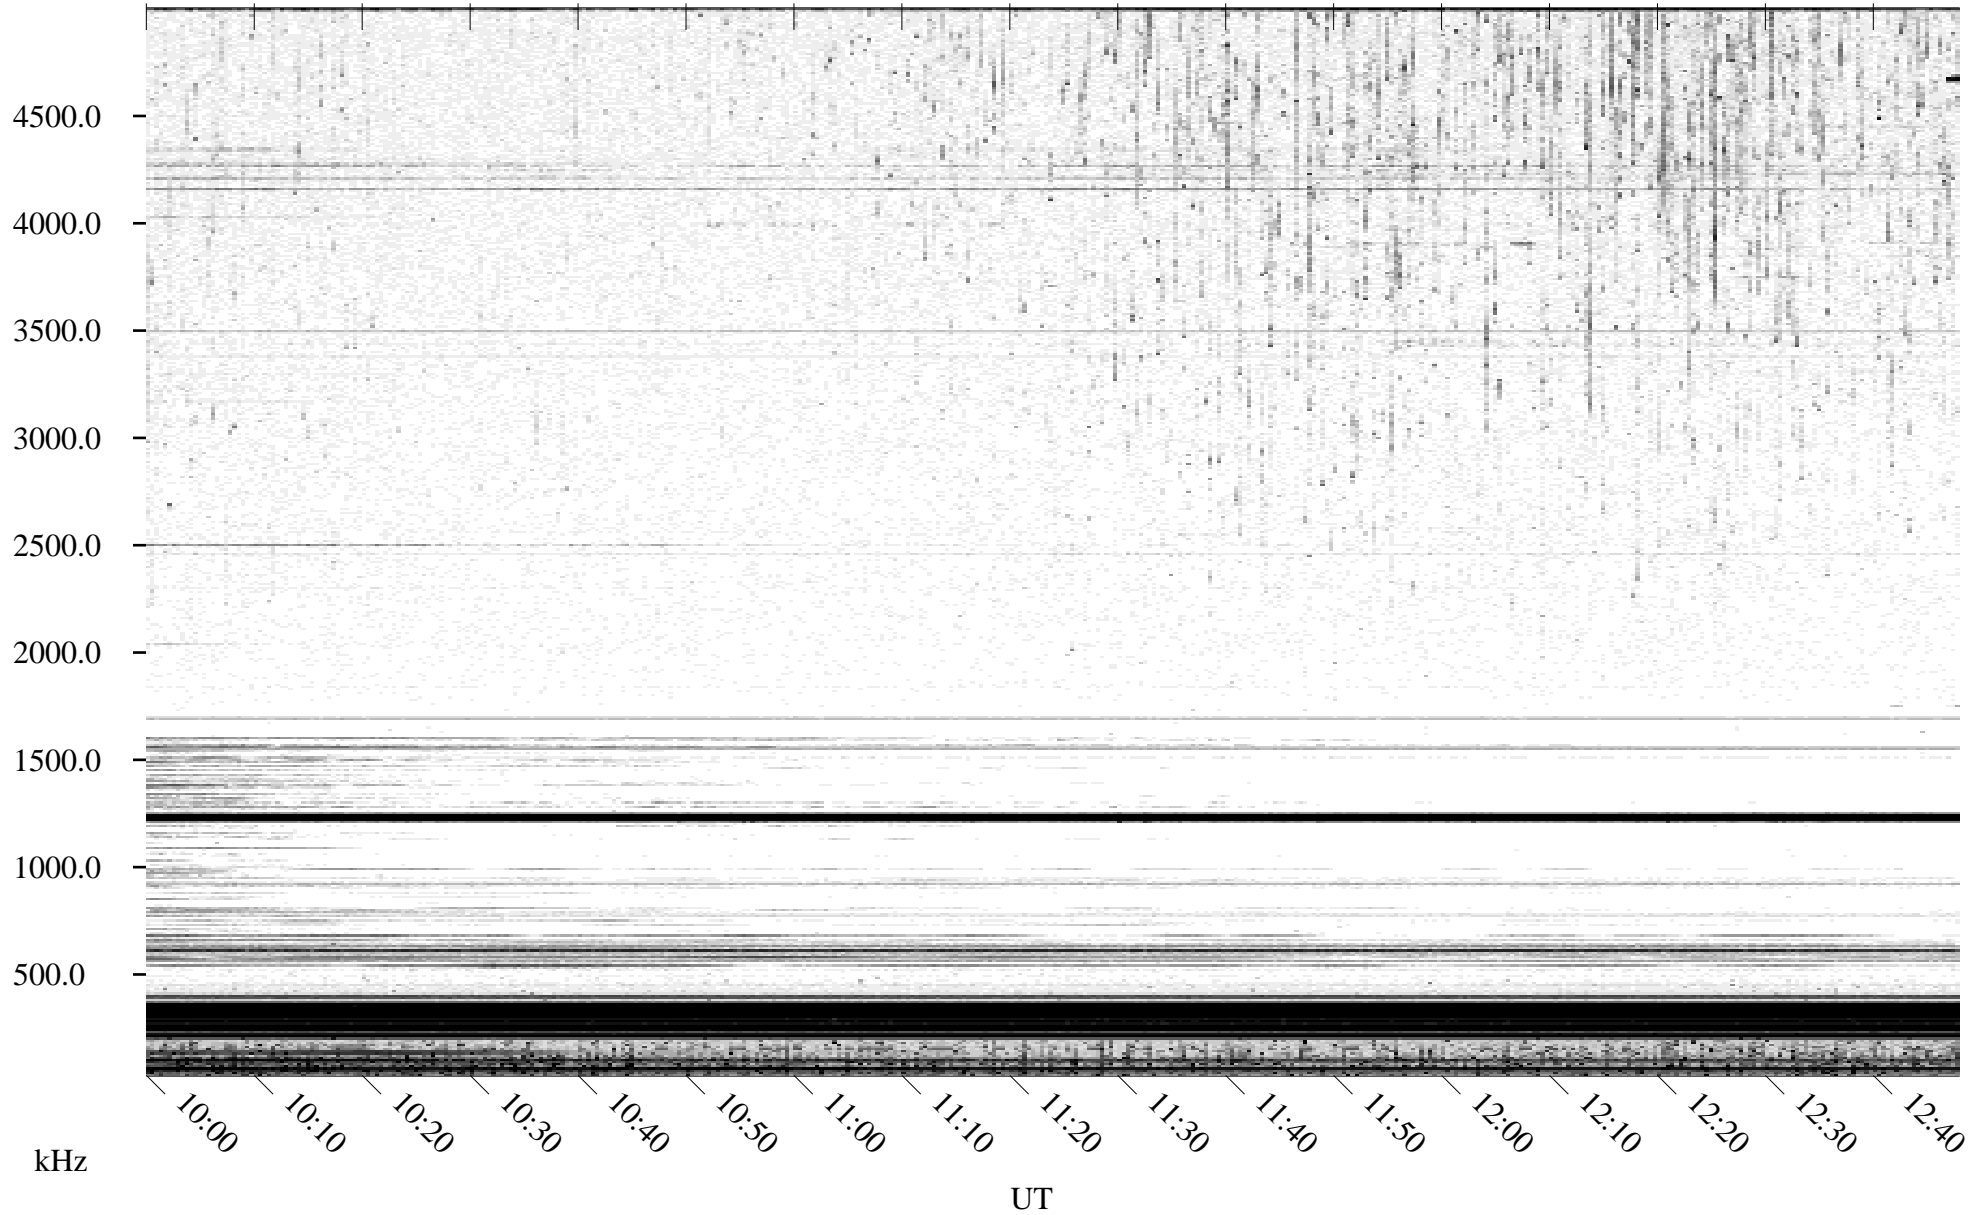

# 06/17/1996 Churchill, Manitoba

Linear Scale    Black = 161    White = 15

ch96168l.r00m max\_12

Page 4

# 06/17/1996 Churchill, Manitoba

Linear Scale    Black = 161    White = 15

ch96168l.r00m max\_12

Page 5

# 06/17/1996 Churchill, Manitoba

Linear Scale    Black = 161    White = 15

ch96168l.r00m max\_12

Page 6

# 06/17/1996 Churchill, Manitoba

Linear Scale    Black = 161    White = 15

ch96168l.r00m max\_12

Page 7