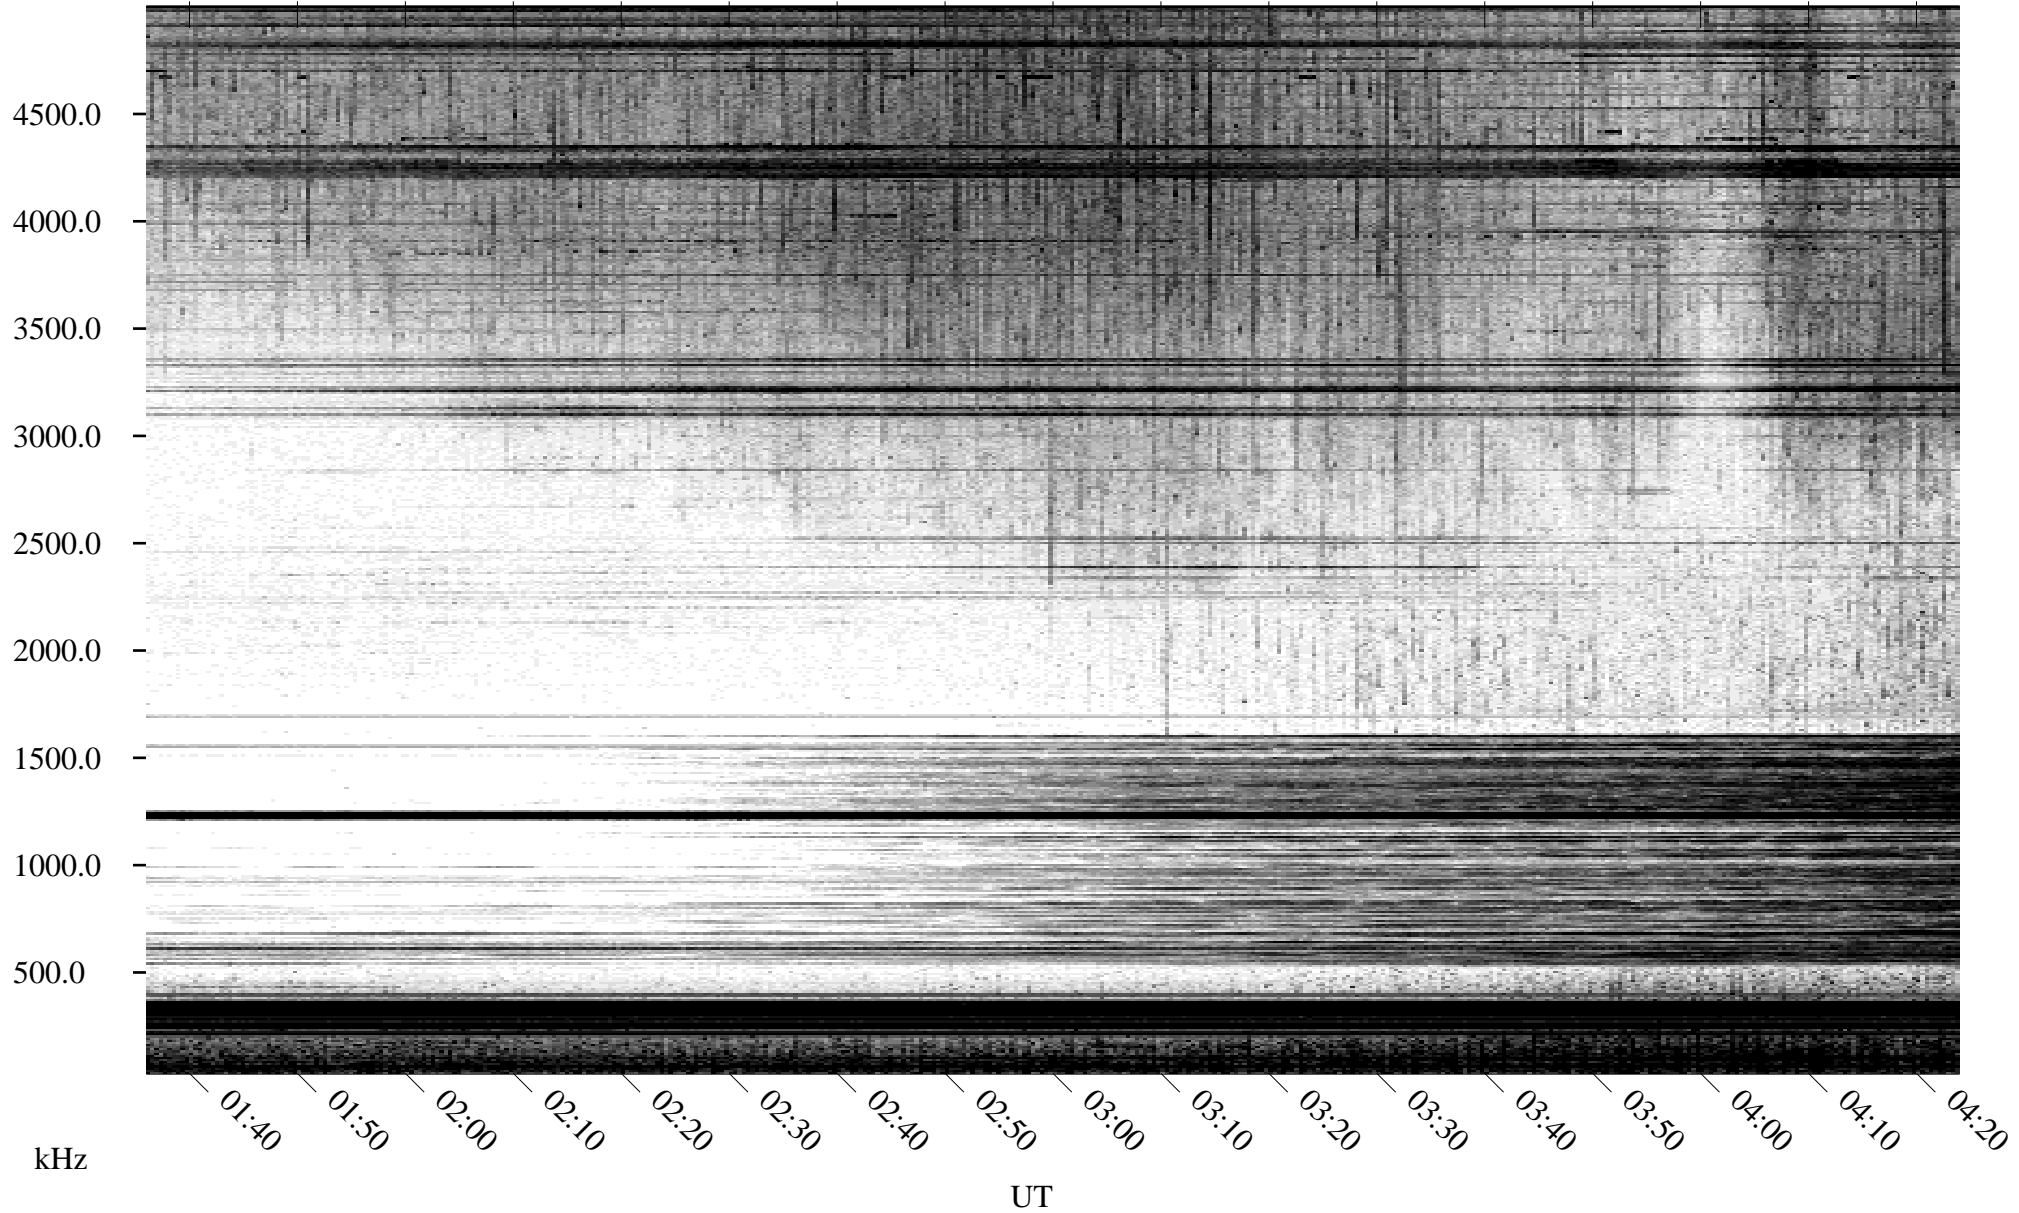

06/17/1996 Churchill, Manitoba

Linear Scale Black = 161 White = 15

ch96169l.r00m max_12

Page 1

06/17/1996 Churchill, Manitoba

Linear Scale Black = 161 White = 15

ch96169l.r00m max_12

Page 2

06/18/1996 Churchill, Manitoba

Linear Scale Black = 161 White = 15

ch96169l.r00m max_12

Page 3

06/18/1996 Churchill, Manitoba

Linear Scale Black = 161 White = 15

ch96169l.r00m max_12

Page 4

06/18/1996 Churchill, Manitoba

Linear Scale Black = 161 White = 15

ch96169l.r00m max_12

Page 5

06/18/1996 Churchill, Manitoba

Linear Scale Black = 161 White = 15

ch96169l.r00m max_12

Page 6

06/18/1996 Churchill, Manitoba

Linear Scale Black = 161 White = 15

ch96169l.r00m max_12

Page 7

06/18/1996 Churchill, Manitoba

Linear Scale Black = 161 White = 15

ch96169l.r00m max_12

Page 8