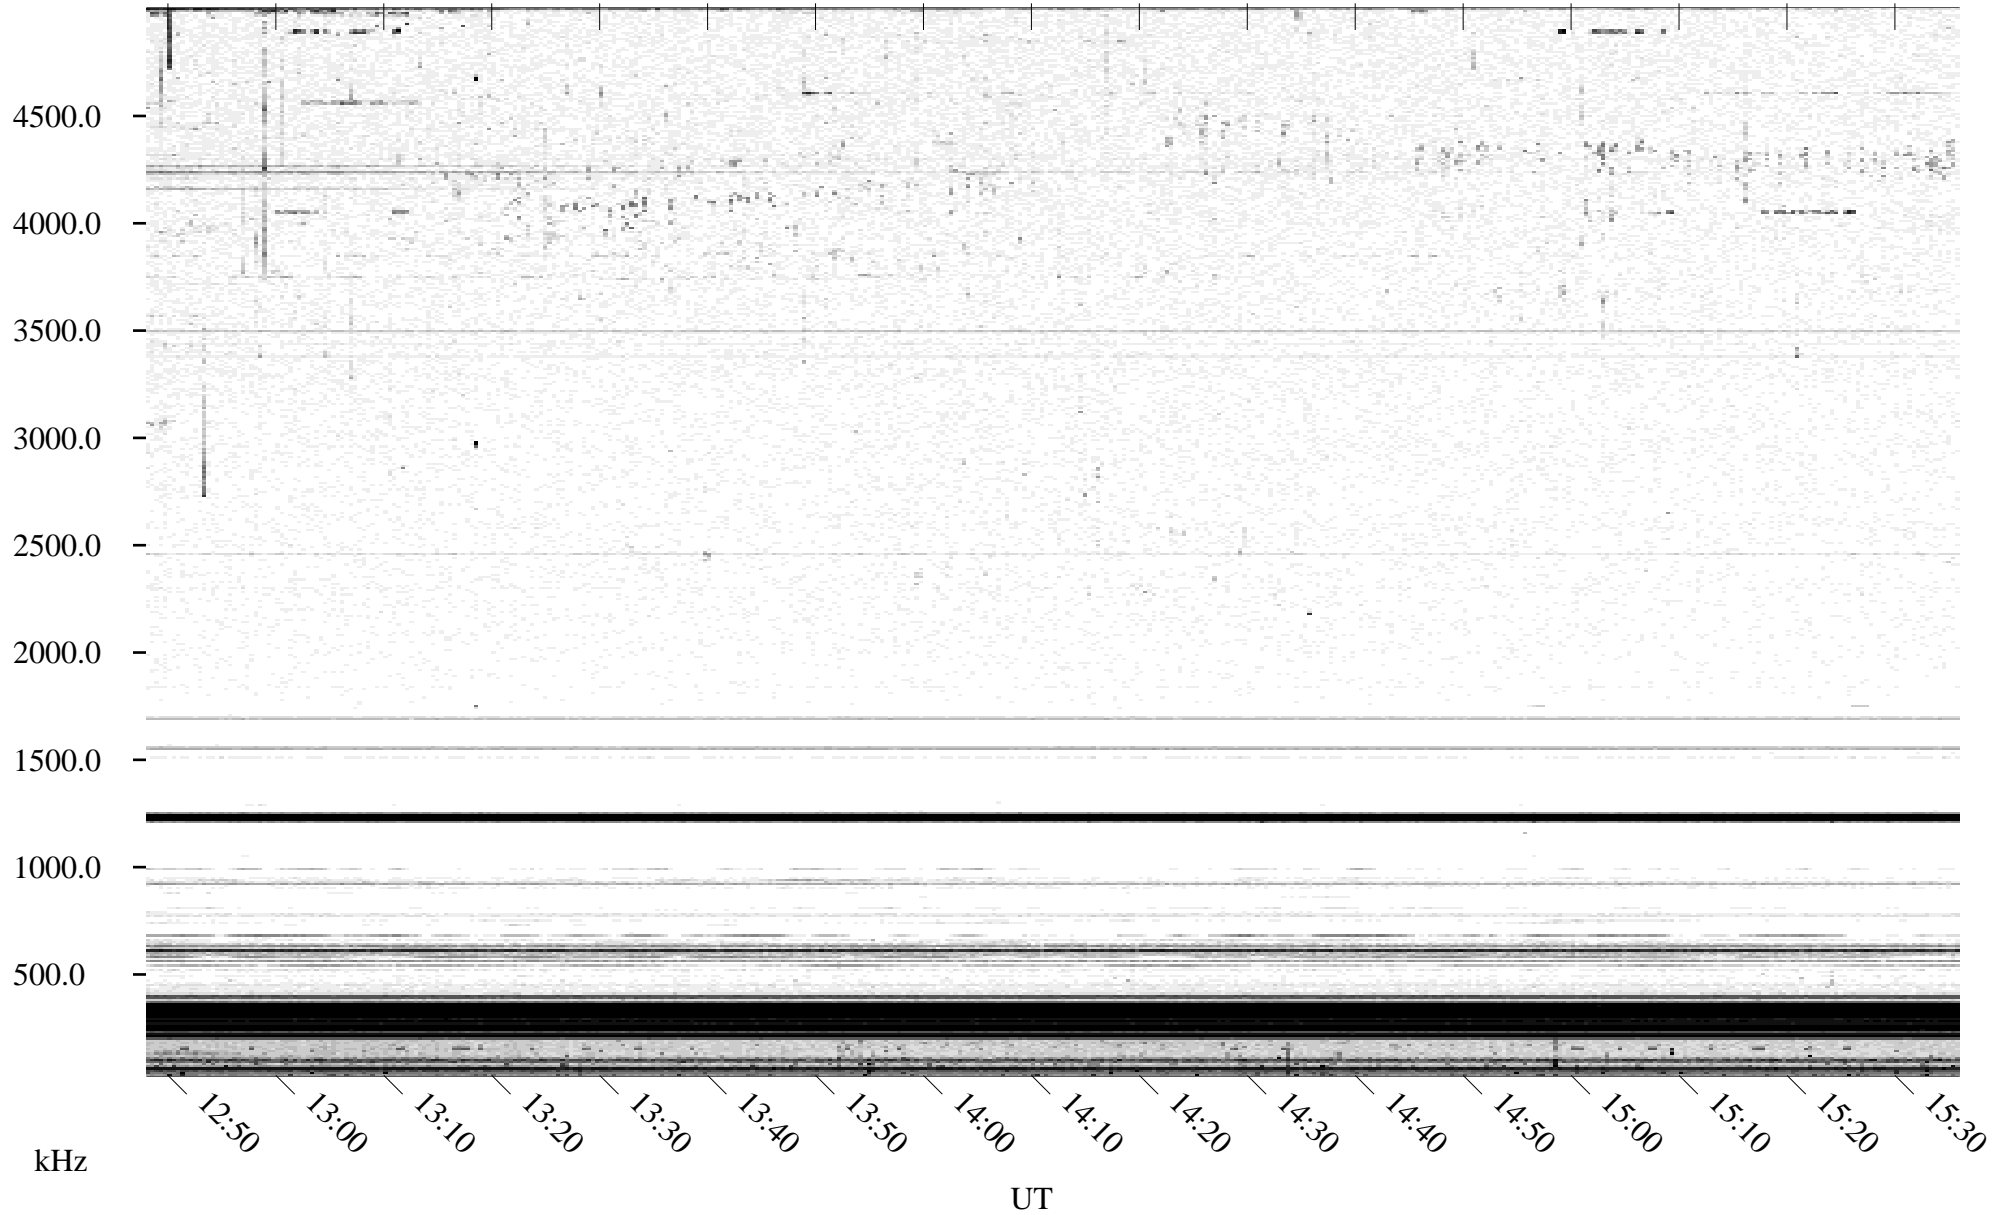

06/17/1996 Churchill, Manitoba

Linear Scale Black = 161 White = 15

ch96169l.r00m max_12

Page 1

06/17/1996 Churchill, Manitoba

Linear Scale Black = 161 White = 15

ch96169l.r00m max_12

Page 2

06/18/1996 Churchill, Manitoba

Linear Scale Black = 161 White = 15

ch96169l.r00m max_12

Page 3

06/18/1996 Churchill, Manitoba

Linear Scale Black = 161 White = 15

ch96169l.r00m max_12

Page 4

06/18/1996 Churchill, Manitoba

Linear Scale Black = 161 White = 15

ch96169l.r00m max_12

Page 5

06/18/1996 Churchill, Manitoba

Linear Scale Black = 161 White = 15

ch96169l.r00m max_12

Page 6

06/18/1996 Churchill, Manitoba

Linear Scale Black = 161 White = 15

ch96169l.r00m max_12

Page 7

06/18/1996 Churchill, Manitoba

Linear Scale Black = 161 White = 15

ch96169l.r00m max_12

Page 8