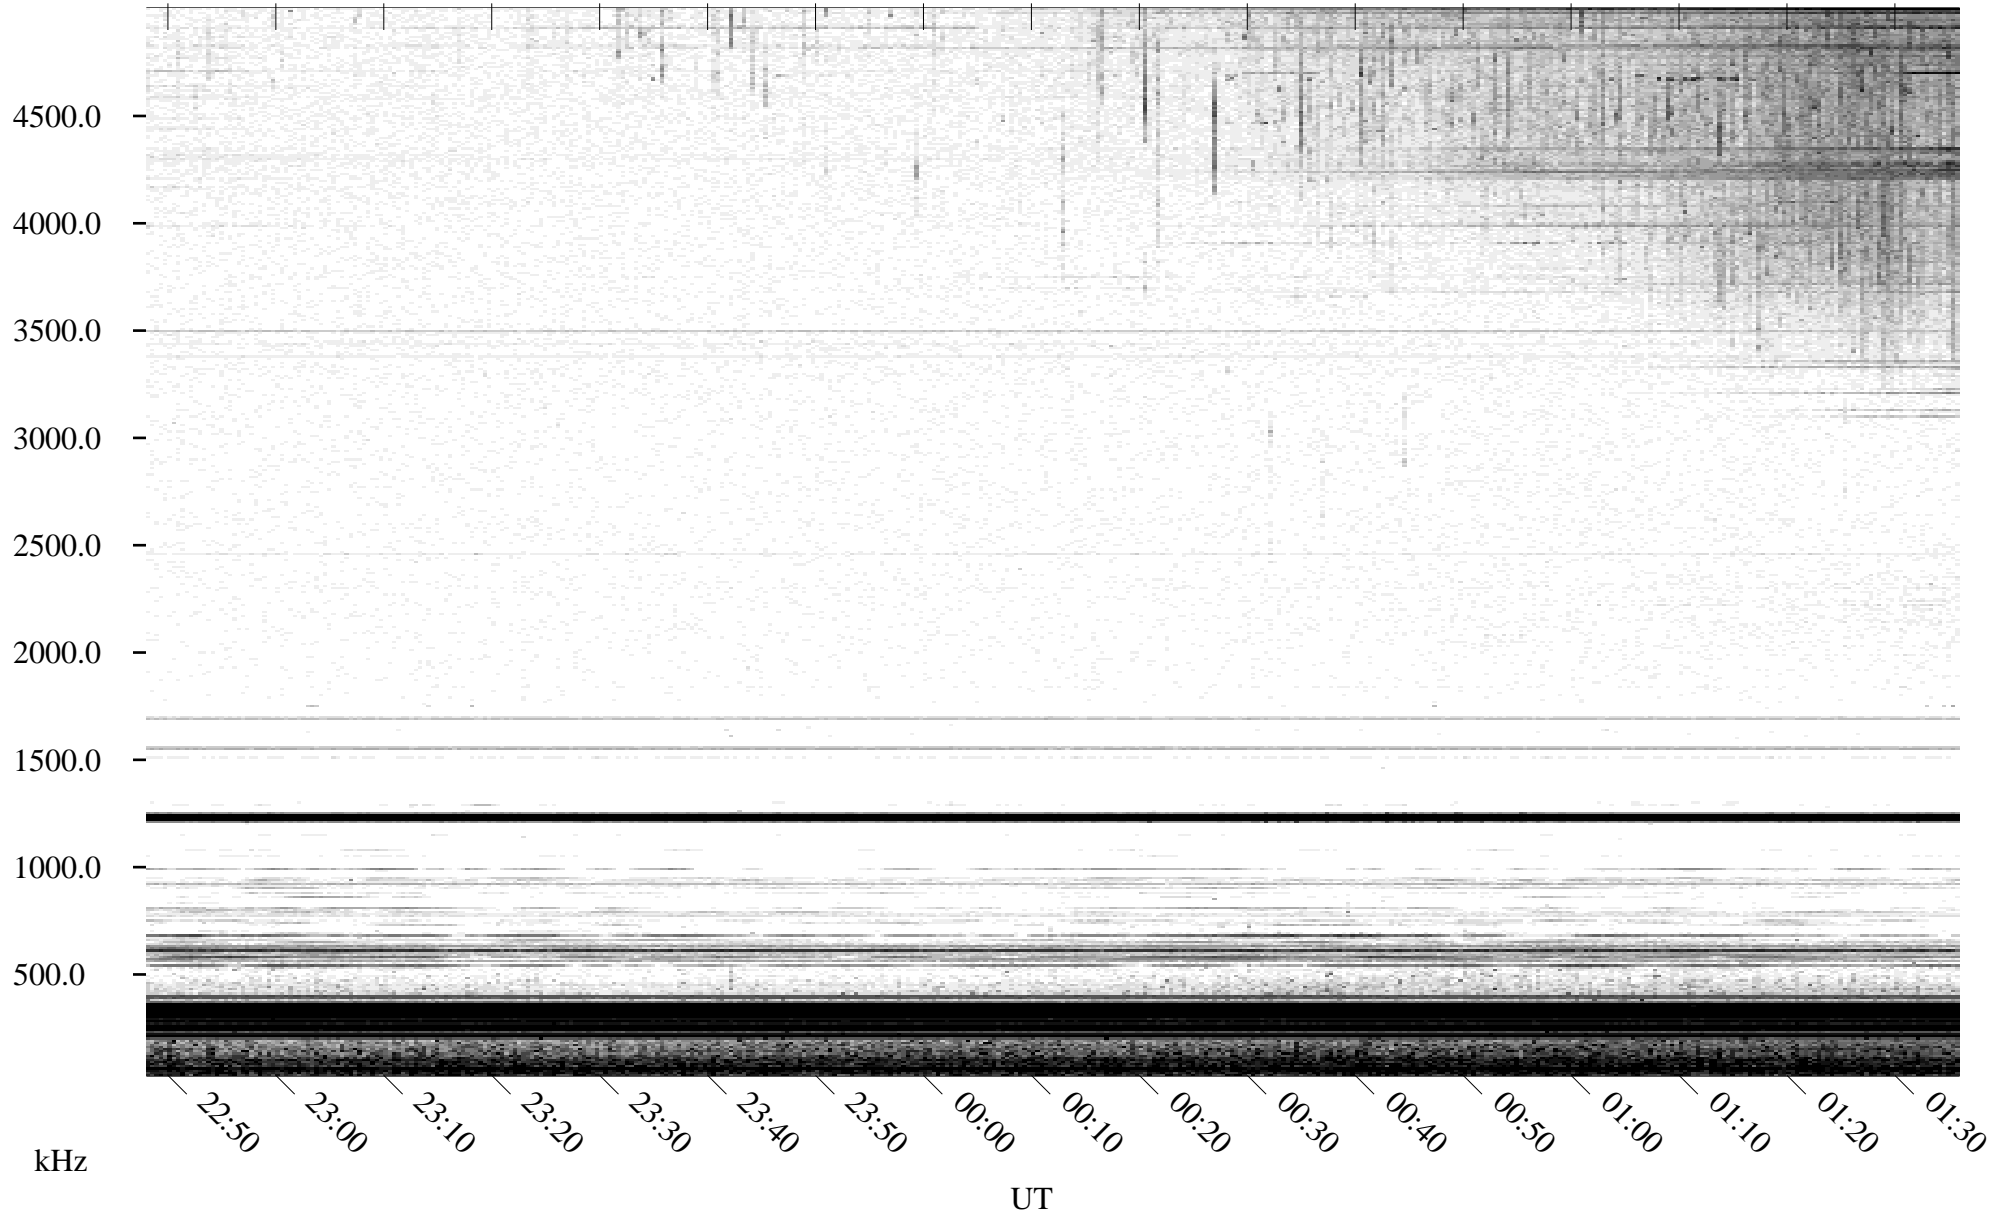

06/17/1996 Churchill, Manitoba

Linear Scale Black = 161 White = 15

ch96169l.r00m max_12

Page 1

06/17/1996 Churchill, Manitoba

Linear Scale Black = 161 White = 15

ch96169l.r00m max_12

Page 2

06/18/1996 Churchill, Manitoba

Linear Scale Black = 161 White = 15

ch96169l.r00m max_12

Page 3

06/18/1996 Churchill, Manitoba

Linear Scale Black = 161 White = 15

ch96169l.r00m max_12

Page 4

06/18/1996 Churchill, Manitoba

Linear Scale Black = 161 White = 15

ch96169l.r00m max_12

Page 5

06/18/1996 Churchill, Manitoba

Linear Scale Black = 161 White = 15

ch96169l.r00m max_12

Page 6

06/18/1996 Churchill, Manitoba

Linear Scale Black = 161 White = 15

ch96169l.r00m max_12

Page 7

06/18/1996 Churchill, Manitoba

Linear Scale Black = 161 White = 15

ch96169l.r00m max_12

Page 8