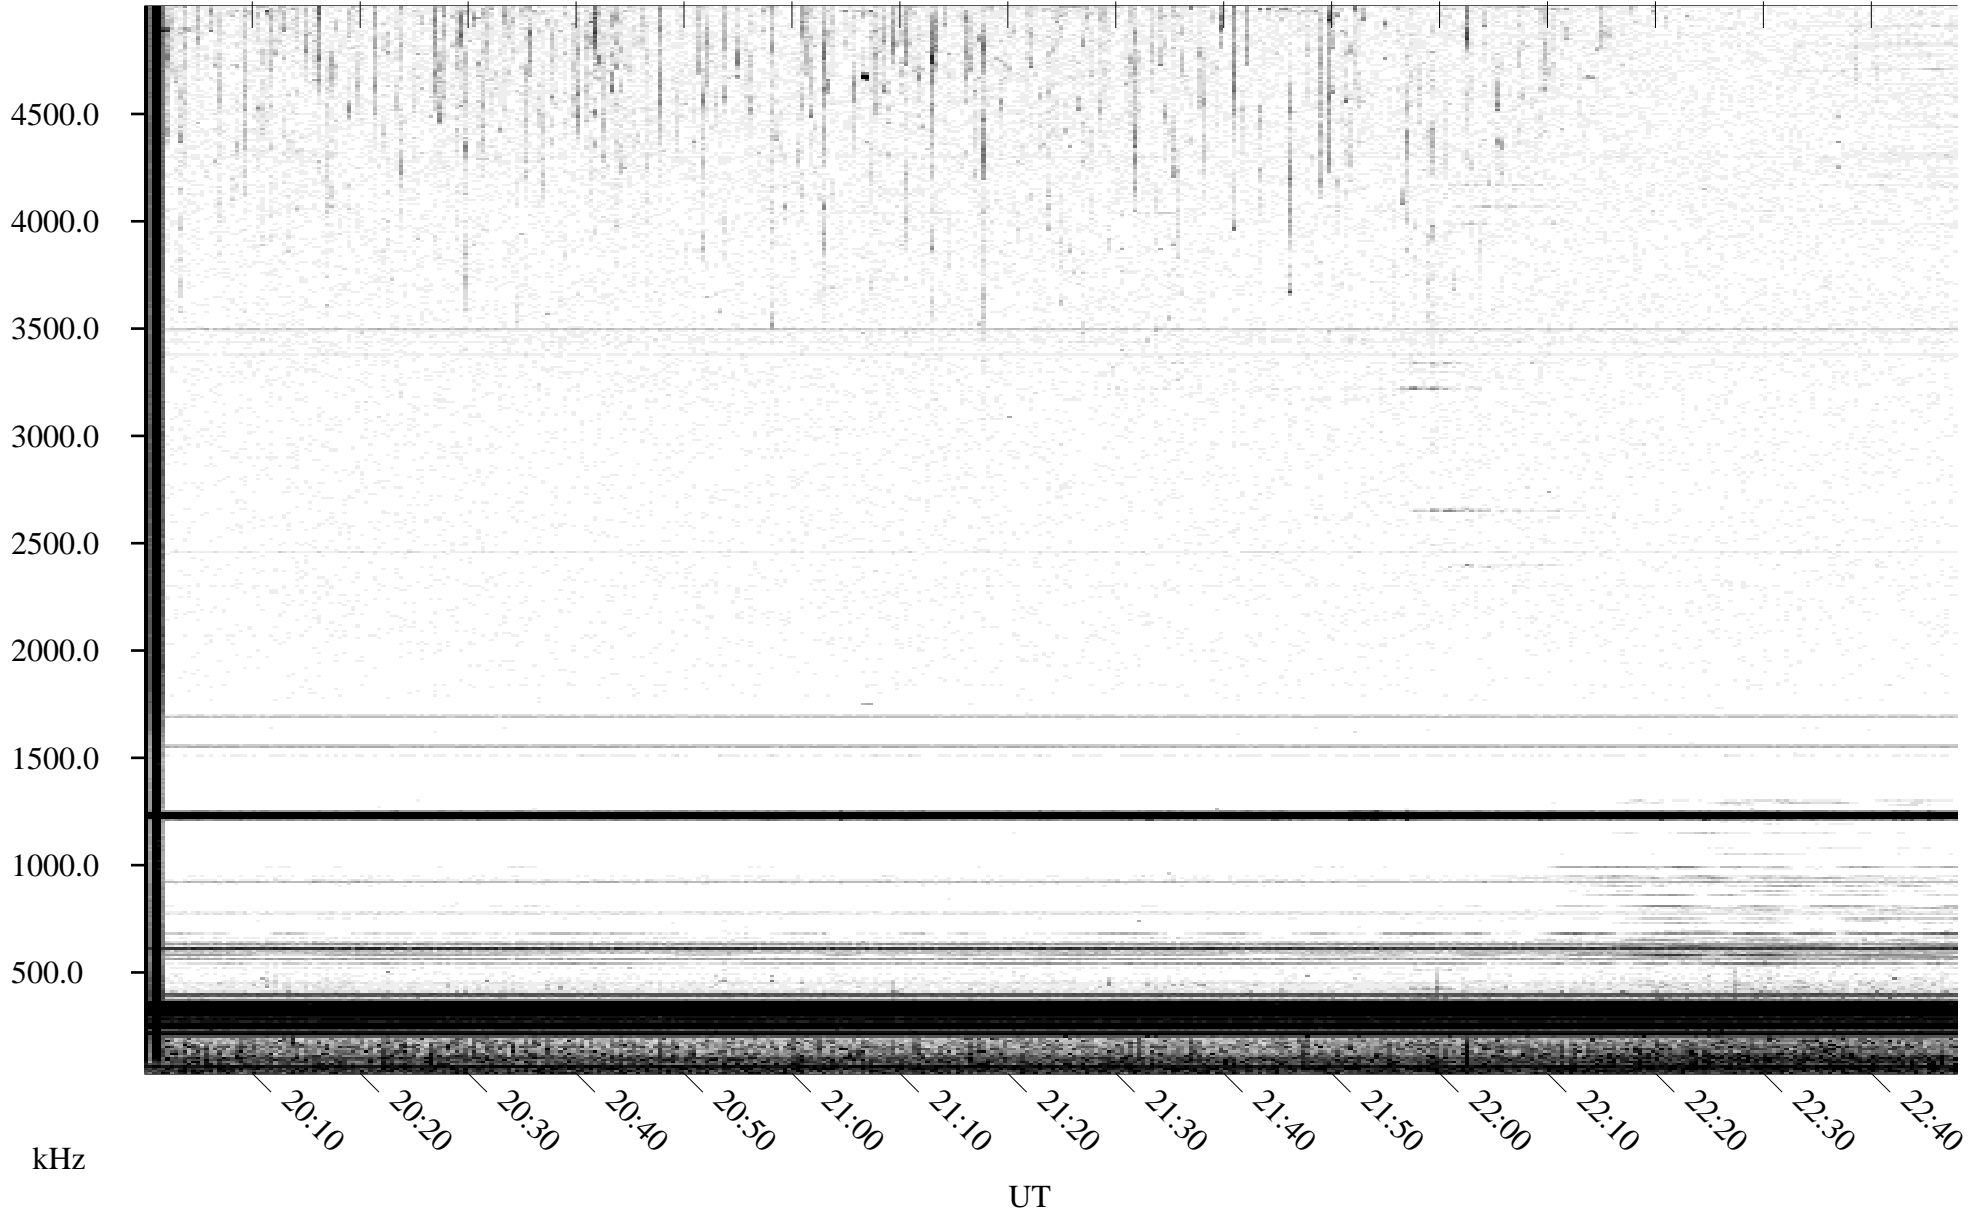

06/17/1996 Churchill, Manitoba

Linear Scale Black = 161 White = 15

ch96169l.r00m max_12

Page 1

06/17/1996 Churchill, Manitoba

Linear Scale Black = 161 White = 15

ch96169l.r00m max_12

Page 2

06/18/1996 Churchill, Manitoba

Linear Scale Black = 161 White = 15

ch96169l.r00m max_12

Page 3

06/18/1996 Churchill, Manitoba

Linear Scale Black = 161 White = 15

ch96169l.r00m max_12

Page 4

06/18/1996 Churchill, Manitoba

Linear Scale Black = 161 White = 15

ch96169l.r00m max_12

Page 5

06/18/1996 Churchill, Manitoba

Linear Scale Black = 161 White = 15

ch96169l.r00m max_12

Page 6

06/18/1996 Churchill, Manitoba

Linear Scale Black = 161 White = 15

ch96169l.r00m max_12

Page 7

06/18/1996 Churchill, Manitoba

Linear Scale Black = 161 White = 15

ch96169l.r00m max_12

Page 8