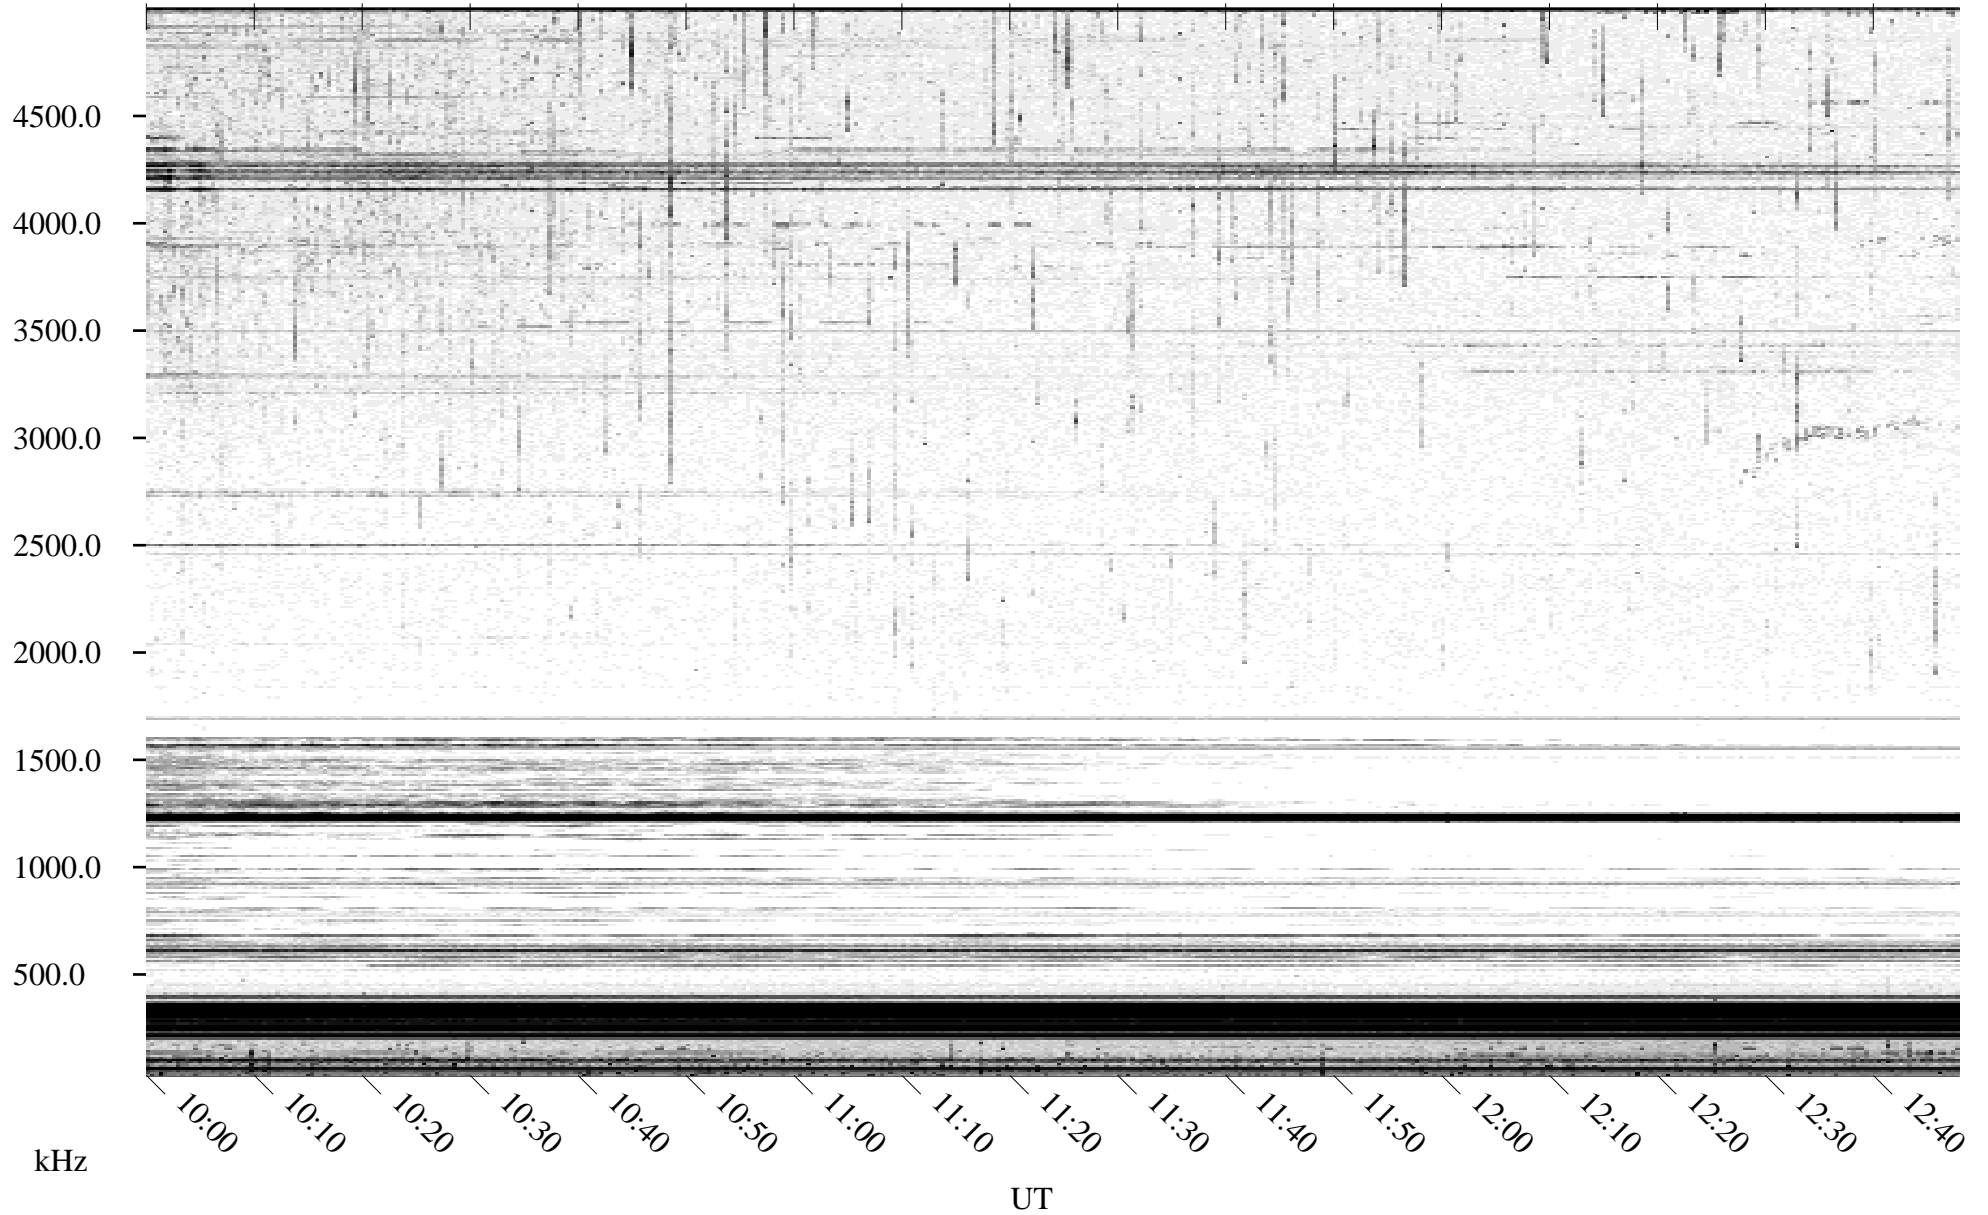

06/17/1996 Churchill, Manitoba

Linear Scale Black = 161 White = 15

ch96169l.r00m max_12

Page 1

06/17/1996 Churchill, Manitoba

Linear Scale Black = 161 White = 15

ch96169l.r00m max_12

Page 2

06/18/1996 Churchill, Manitoba

Linear Scale Black = 161 White = 15

ch96169l.r00m max_12

Page 3

06/18/1996 Churchill, Manitoba

Linear Scale Black = 161 White = 15

ch96169l.r00m max_12

Page 4

06/18/1996 Churchill, Manitoba

Linear Scale Black = 161 White = 15

ch96169l.r00m max_12

Page 5

06/18/1996 Churchill, Manitoba

Linear Scale Black = 161 White = 15

ch96169l.r00m max_12

Page 6

06/18/1996 Churchill, Manitoba

Linear Scale Black = 161 White = 15

ch96169l.r00m max_12

Page 7

06/18/1996 Churchill, Manitoba

Linear Scale Black = 161 White = 15

ch96169l.r00m max_12

Page 8