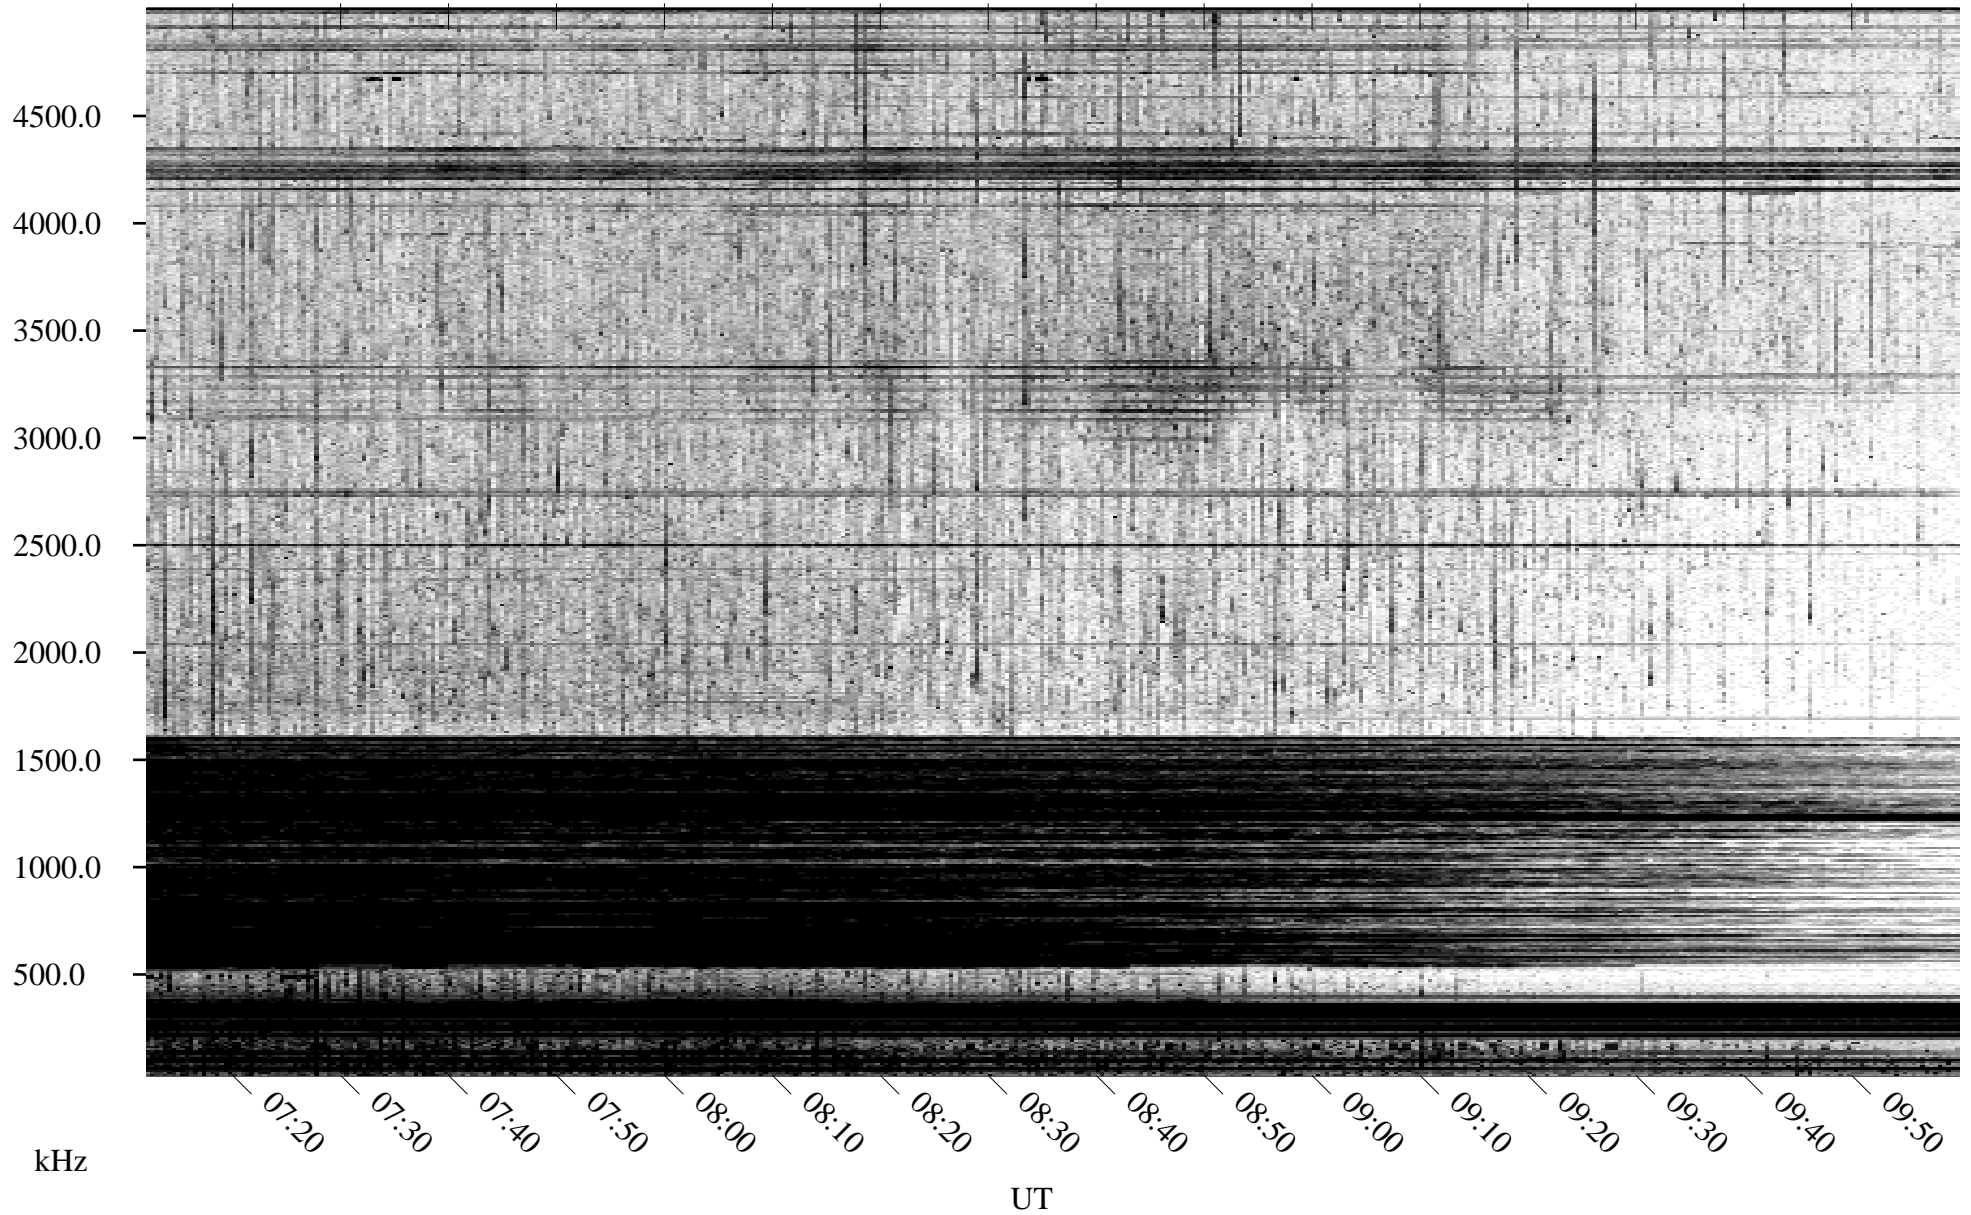

06/17/1996 Churchill, Manitoba

Linear Scale Black = 161 White = 15

ch96169l.r00m max_12

Page 1

06/17/1996 Churchill, Manitoba

Linear Scale Black = 161 White = 15

ch96169l.r00m max_12

Page 2

06/18/1996 Churchill, Manitoba

Linear Scale Black = 161 White = 15

ch96169l.r00m max_12

Page 3

06/18/1996 Churchill, Manitoba

Linear Scale Black = 161 White = 15

ch96169l.r00m max_12

Page 4

06/18/1996 Churchill, Manitoba

Linear Scale Black = 161 White = 15

ch96169l.r00m max_12

Page 5

06/18/1996 Churchill, Manitoba

Linear Scale Black = 161 White = 15

ch96169l.r00m max_12

Page 6

06/18/1996 Churchill, Manitoba

Linear Scale Black = 161 White = 15

ch96169l.r00m max_12

Page 7

06/18/1996 Churchill, Manitoba

Linear Scale Black = 161 White = 15

ch96169l.r00m max_12

Page 8