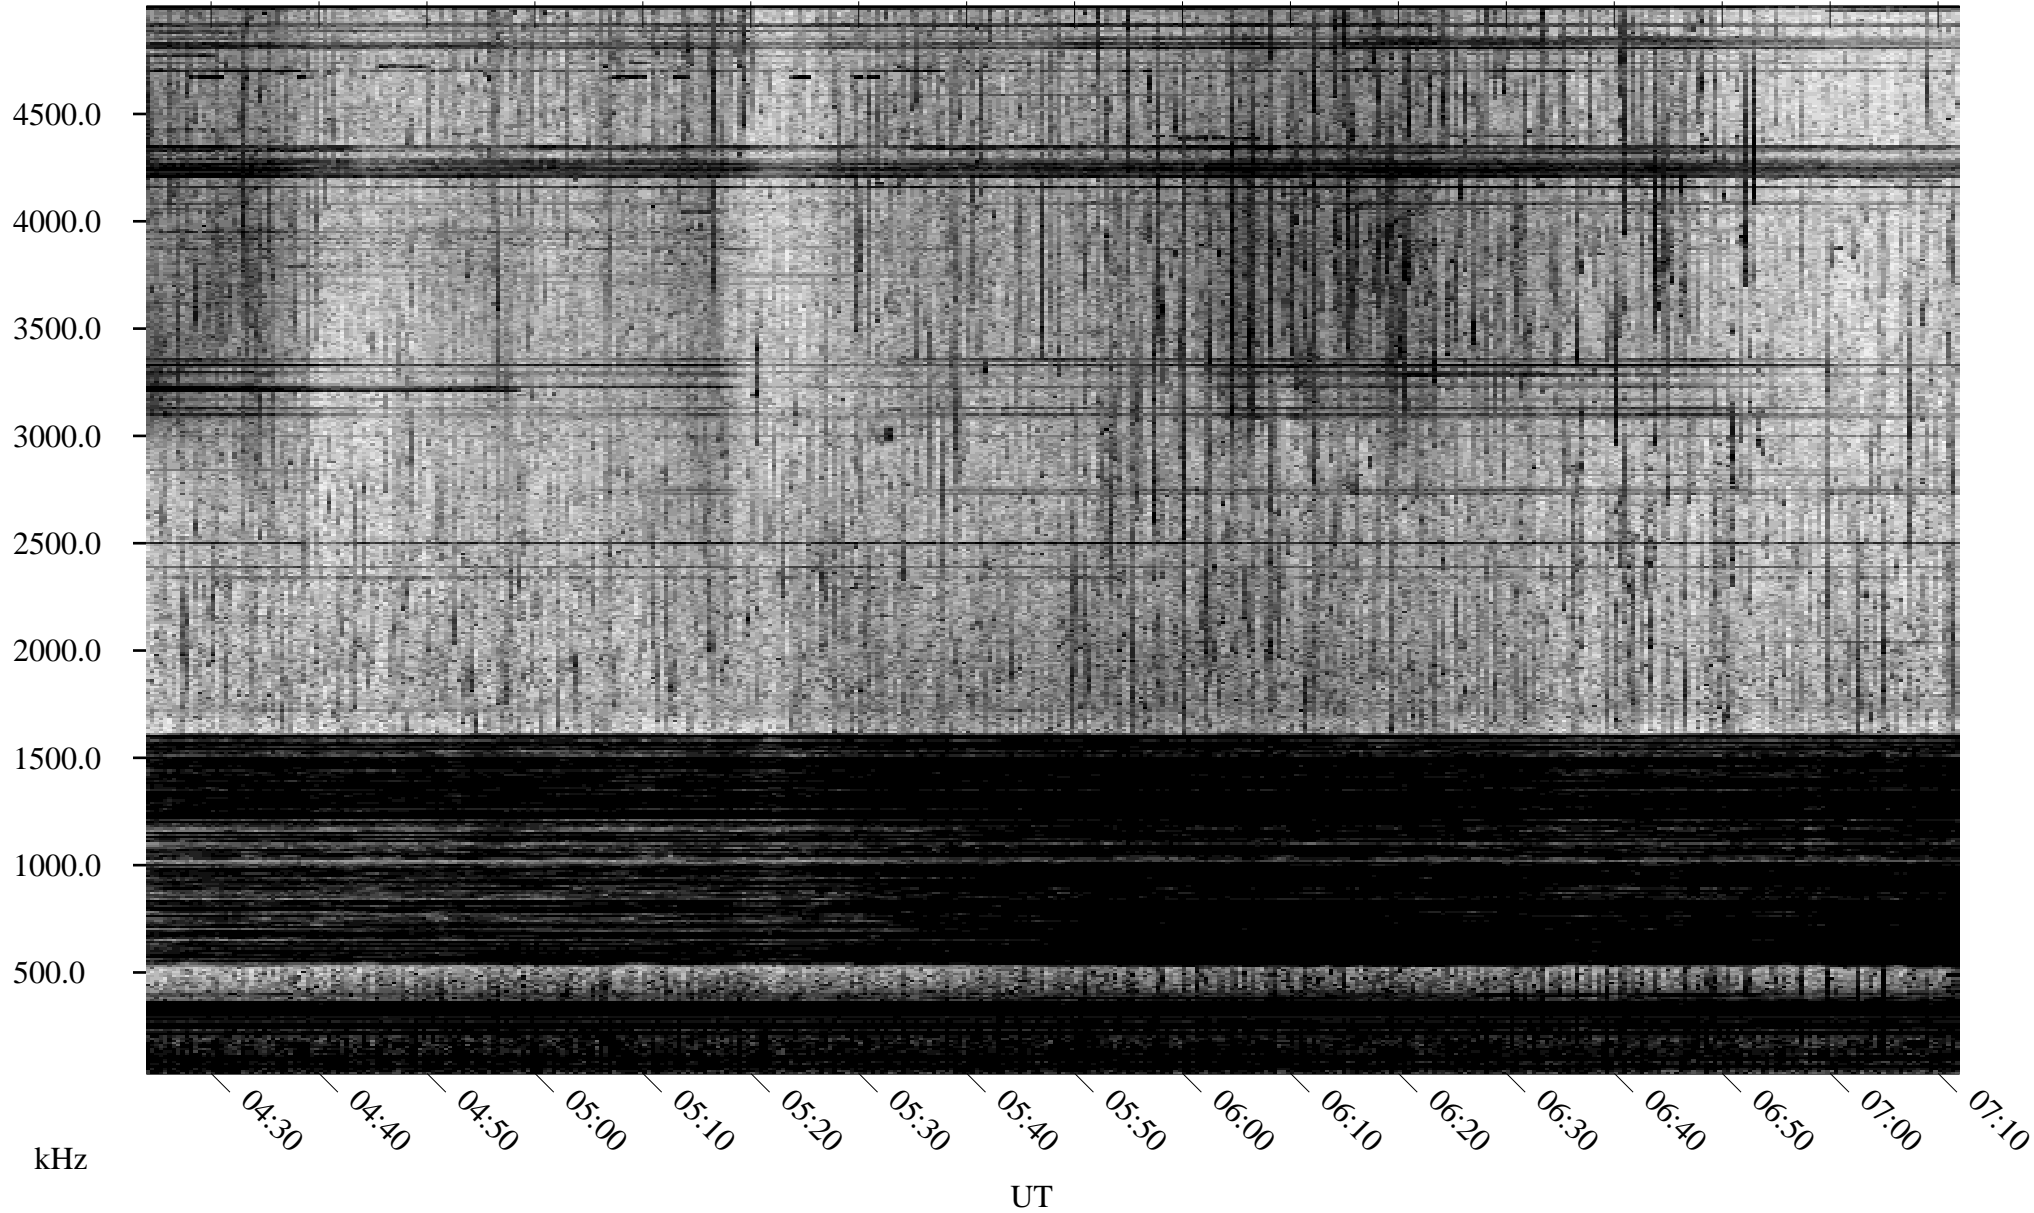

06/17/1996 Churchill, Manitoba

Linear Scale Black = 161 White = 15

ch96169l.r00m max_12

Page 1

06/17/1996 Churchill, Manitoba

Linear Scale Black = 161 White = 15

ch96169l.r00m max_12

Page 2

06/18/1996 Churchill, Manitoba

Linear Scale Black = 161 White = 15

ch96169l.r00m max_12

Page 3

06/18/1996 Churchill, Manitoba

Linear Scale Black = 161 White = 15

ch96169l.r00m max_12

Page 4

06/18/1996 Churchill, Manitoba

Linear Scale Black = 161 White = 15

ch96169l.r00m max_12

Page 5

06/18/1996 Churchill, Manitoba

Linear Scale Black = 161 White = 15

ch96169l.r00m max_12

Page 6

06/18/1996 Churchill, Manitoba

Linear Scale Black = 161 White = 15

ch96169l.r00m max_12

Page 7

06/18/1996 Churchill, Manitoba

Linear Scale Black = 161 White = 15

ch96169l.r00m max_12

Page 8