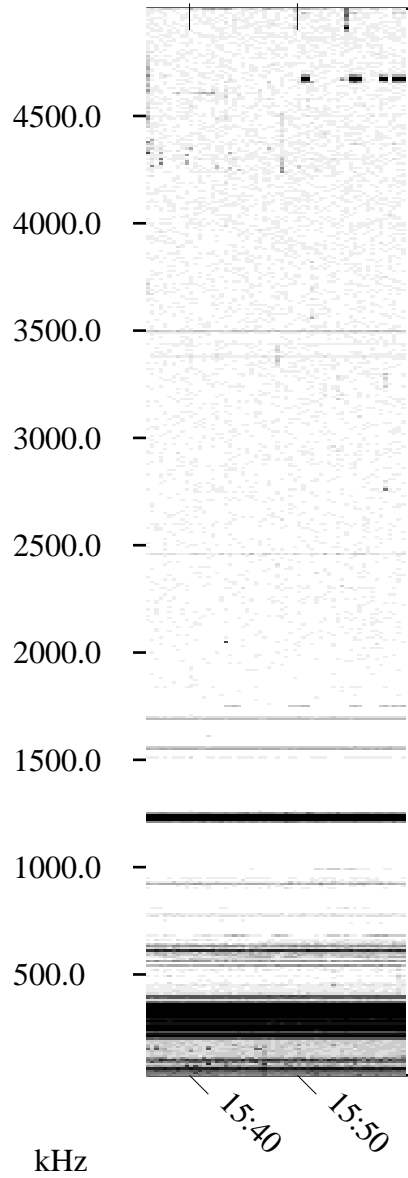

06/17/1996 Churchill, Manitoba

Linear Scale Black = 161 White = 15

ch96169l.r00m max_12

Page 1

06/17/1996 Churchill, Manitoba

Linear Scale Black = 161 White = 15

ch96169l.r00m max_12

Page 2

06/18/1996 Churchill, Manitoba

Linear Scale Black = 161 White = 15

ch96169l.r00m max_12

Page 3

06/18/1996 Churchill, Manitoba

Linear Scale Black = 161 White = 15

ch96169l.r00m max_12

Page 4

06/18/1996 Churchill, Manitoba

Linear Scale Black = 161 White = 15

ch96169l.r00m max_12

Page 5

06/18/1996 Churchill, Manitoba

Linear Scale Black = 161 White = 15

ch96169l.r00m max_12

Page 6

06/18/1996 Churchill, Manitoba

Linear Scale Black = 161 White = 15

ch96169l.r00m max_12

Page 7

06/18/1996 Churchill, Manitoba

Linear Scale Black = 161 White = 15

ch96169l.r00m max_12

Page 8