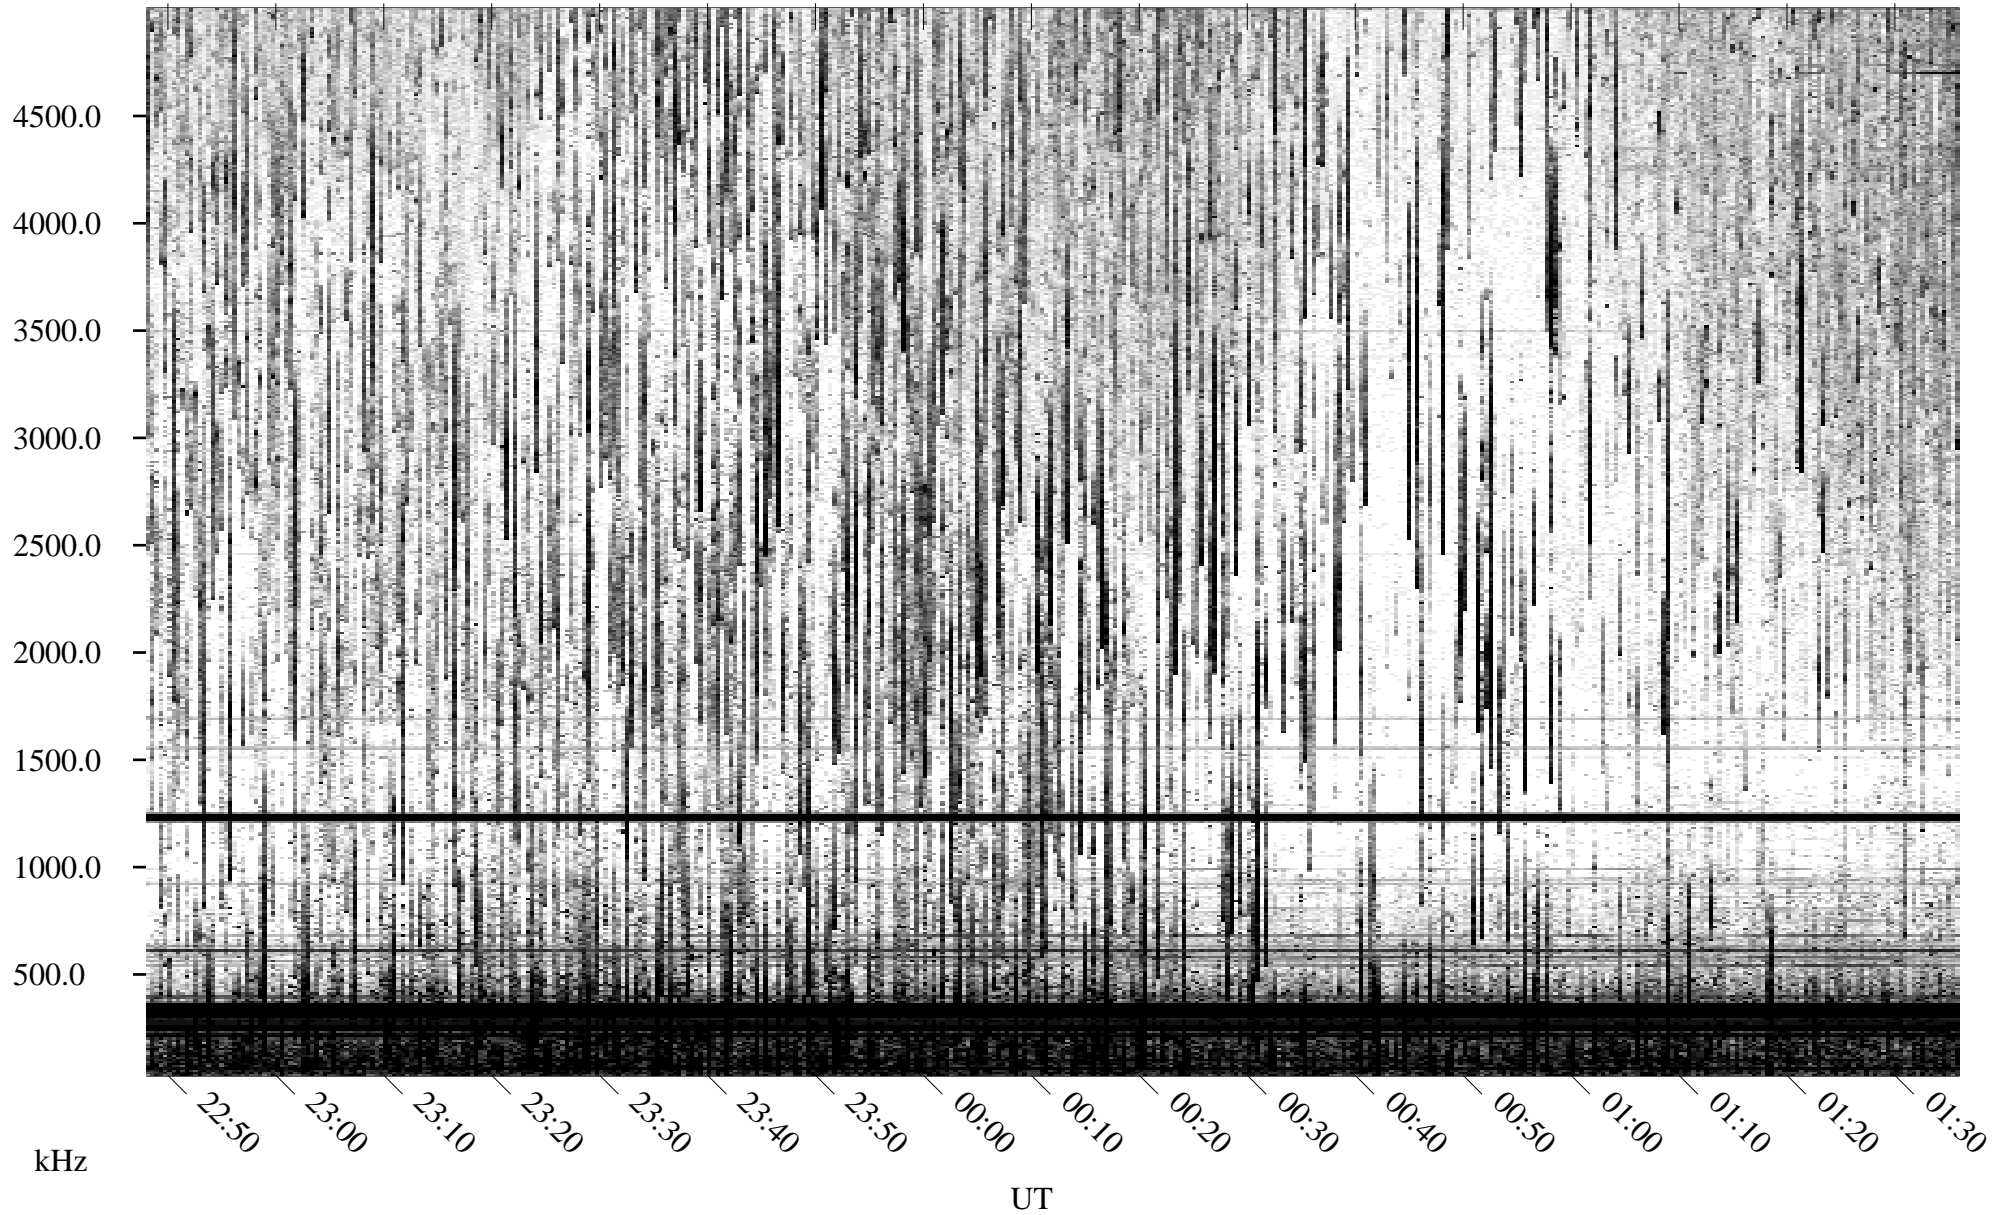

06/18/1996 Churchill, Manitoba

Linear Scale Black = 161 White = 15

ch96170l.r00m max_12

Page 1

06/18/1996 Churchill, Manitoba

Linear Scale Black = 161 White = 15

ch96170l.r00m max_12

Page 2

06/19/1996 Churchill, Manitoba

Linear Scale Black = 161 White = 15

ch96170l.r00m max_12

Page 3

06/19/1996 Churchill, Manitoba

Linear Scale Black = 161 White = 15

ch96170l.r00m max_12

Page 4

06/19/1996 Churchill, Manitoba

Linear Scale Black = 161 White = 15

ch96170l.r00m max_12

Page 5

06/19/1996 Churchill, Manitoba

Linear Scale Black = 161 White = 15

ch96170l.r00m max_12

Page 6

06/19/1996 Churchill, Manitoba

Linear Scale Black = 161 White = 15

ch96170l.r00m max_12

Page 7

06/19/1996 Churchill, Manitoba

Linear Scale Black = 161 White = 15

ch96170l.r00m max_12

Page 8