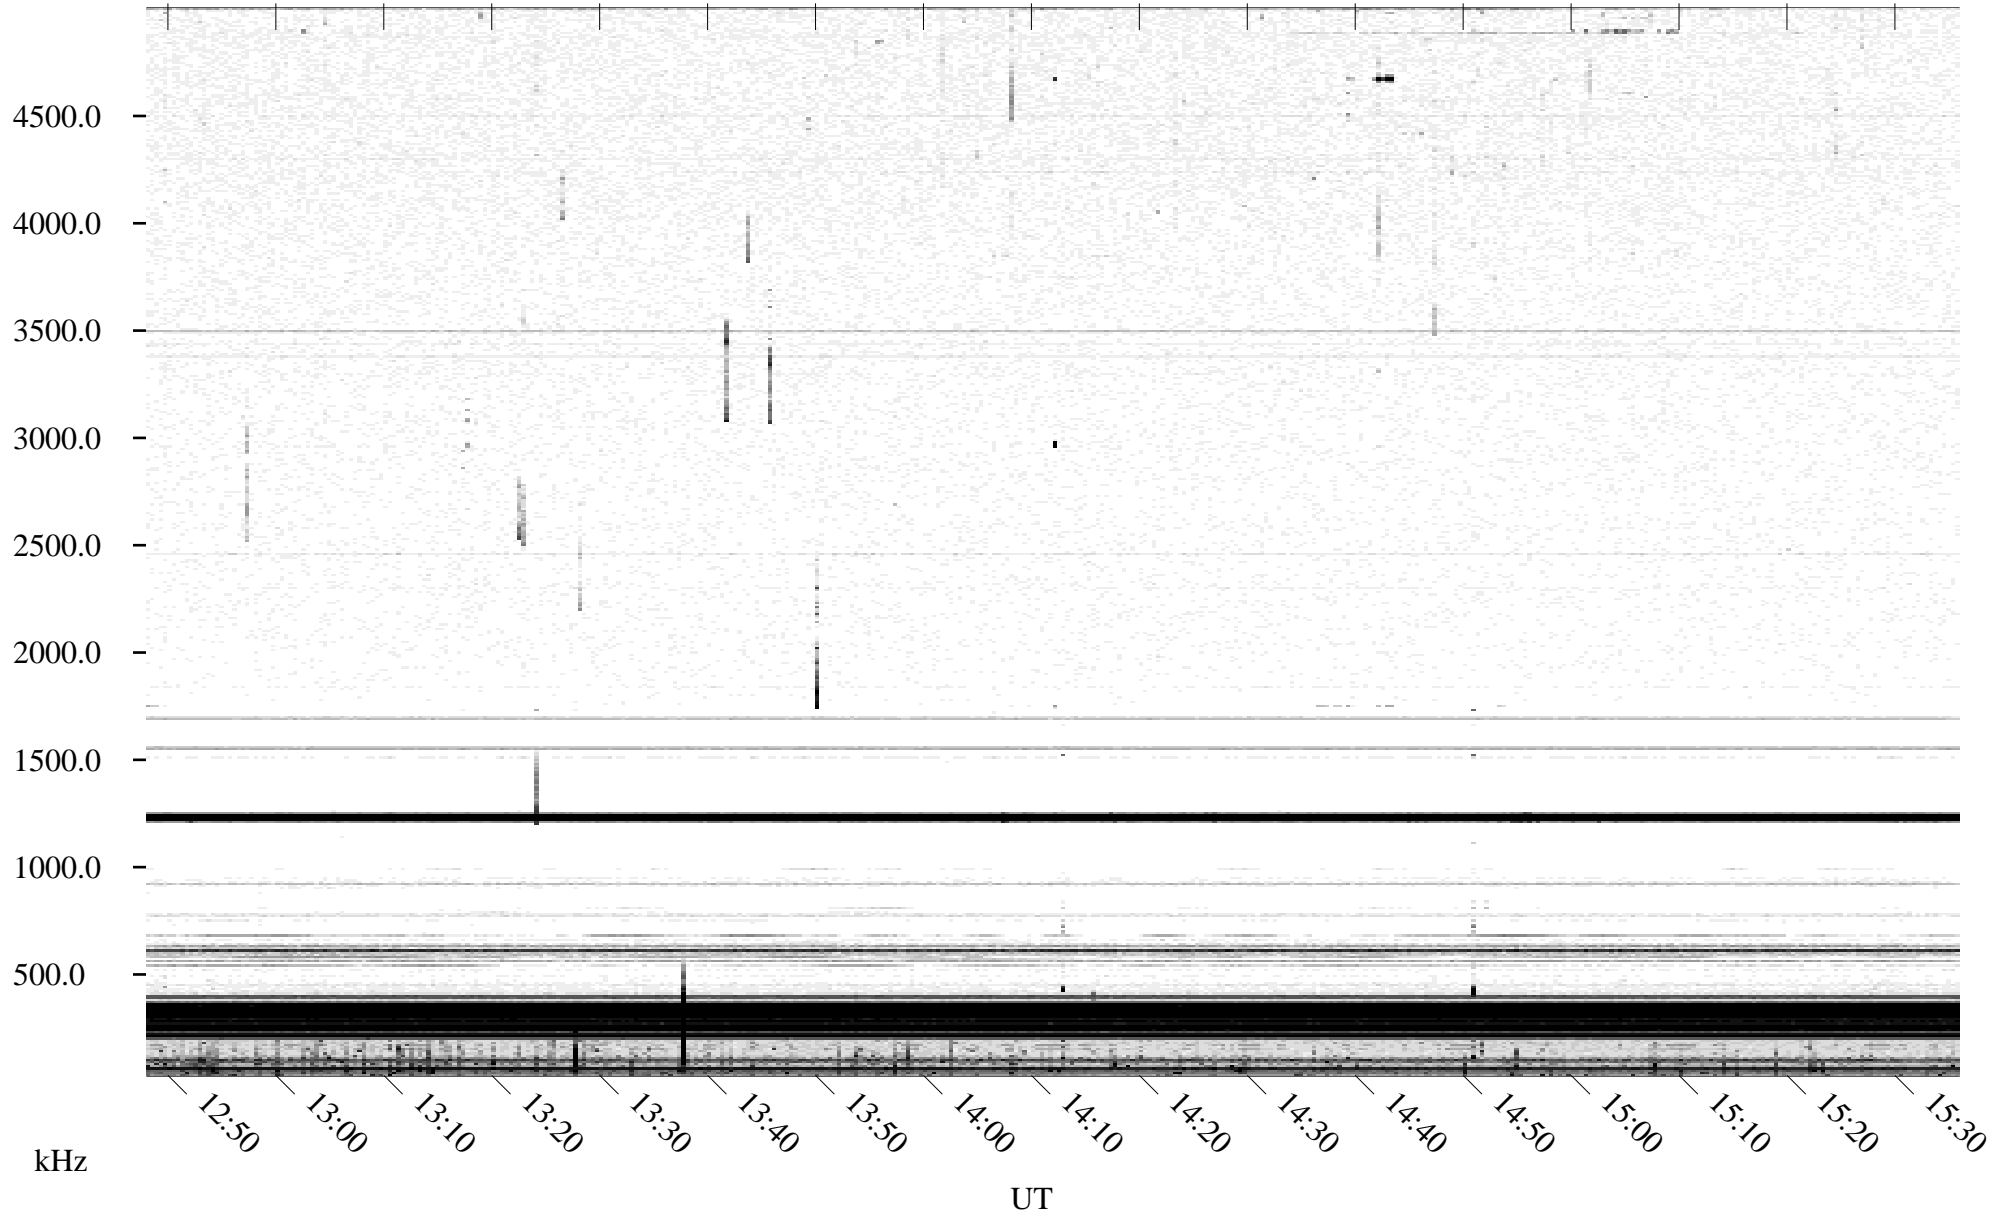

06/18/1996 Churchill, Manitoba

Linear Scale Black = 161 White = 15

ch96170l.r00m max_12

Page 1

06/18/1996 Churchill, Manitoba

Linear Scale Black = 161 White = 15

ch96170l.r00m max_12

Page 2

06/19/1996 Churchill, Manitoba

Linear Scale Black = 161 White = 15

ch96170l.r00m max_12

Page 3

06/19/1996 Churchill, Manitoba

Linear Scale Black = 161 White = 15

ch96170l.r00m max_12

Page 4

06/19/1996 Churchill, Manitoba

Linear Scale Black = 161 White = 15

ch96170l.r00m max_12

Page 5

06/19/1996 Churchill, Manitoba

Linear Scale Black = 161 White = 15

ch96170l.r00m max_12

Page 6

06/19/1996 Churchill, Manitoba

Linear Scale Black = 161 White = 15

ch96170l.r00m max_12

Page 7

06/19/1996 Churchill, Manitoba

Linear Scale Black = 161 White = 15

ch96170l.r00m max_12

Page 8