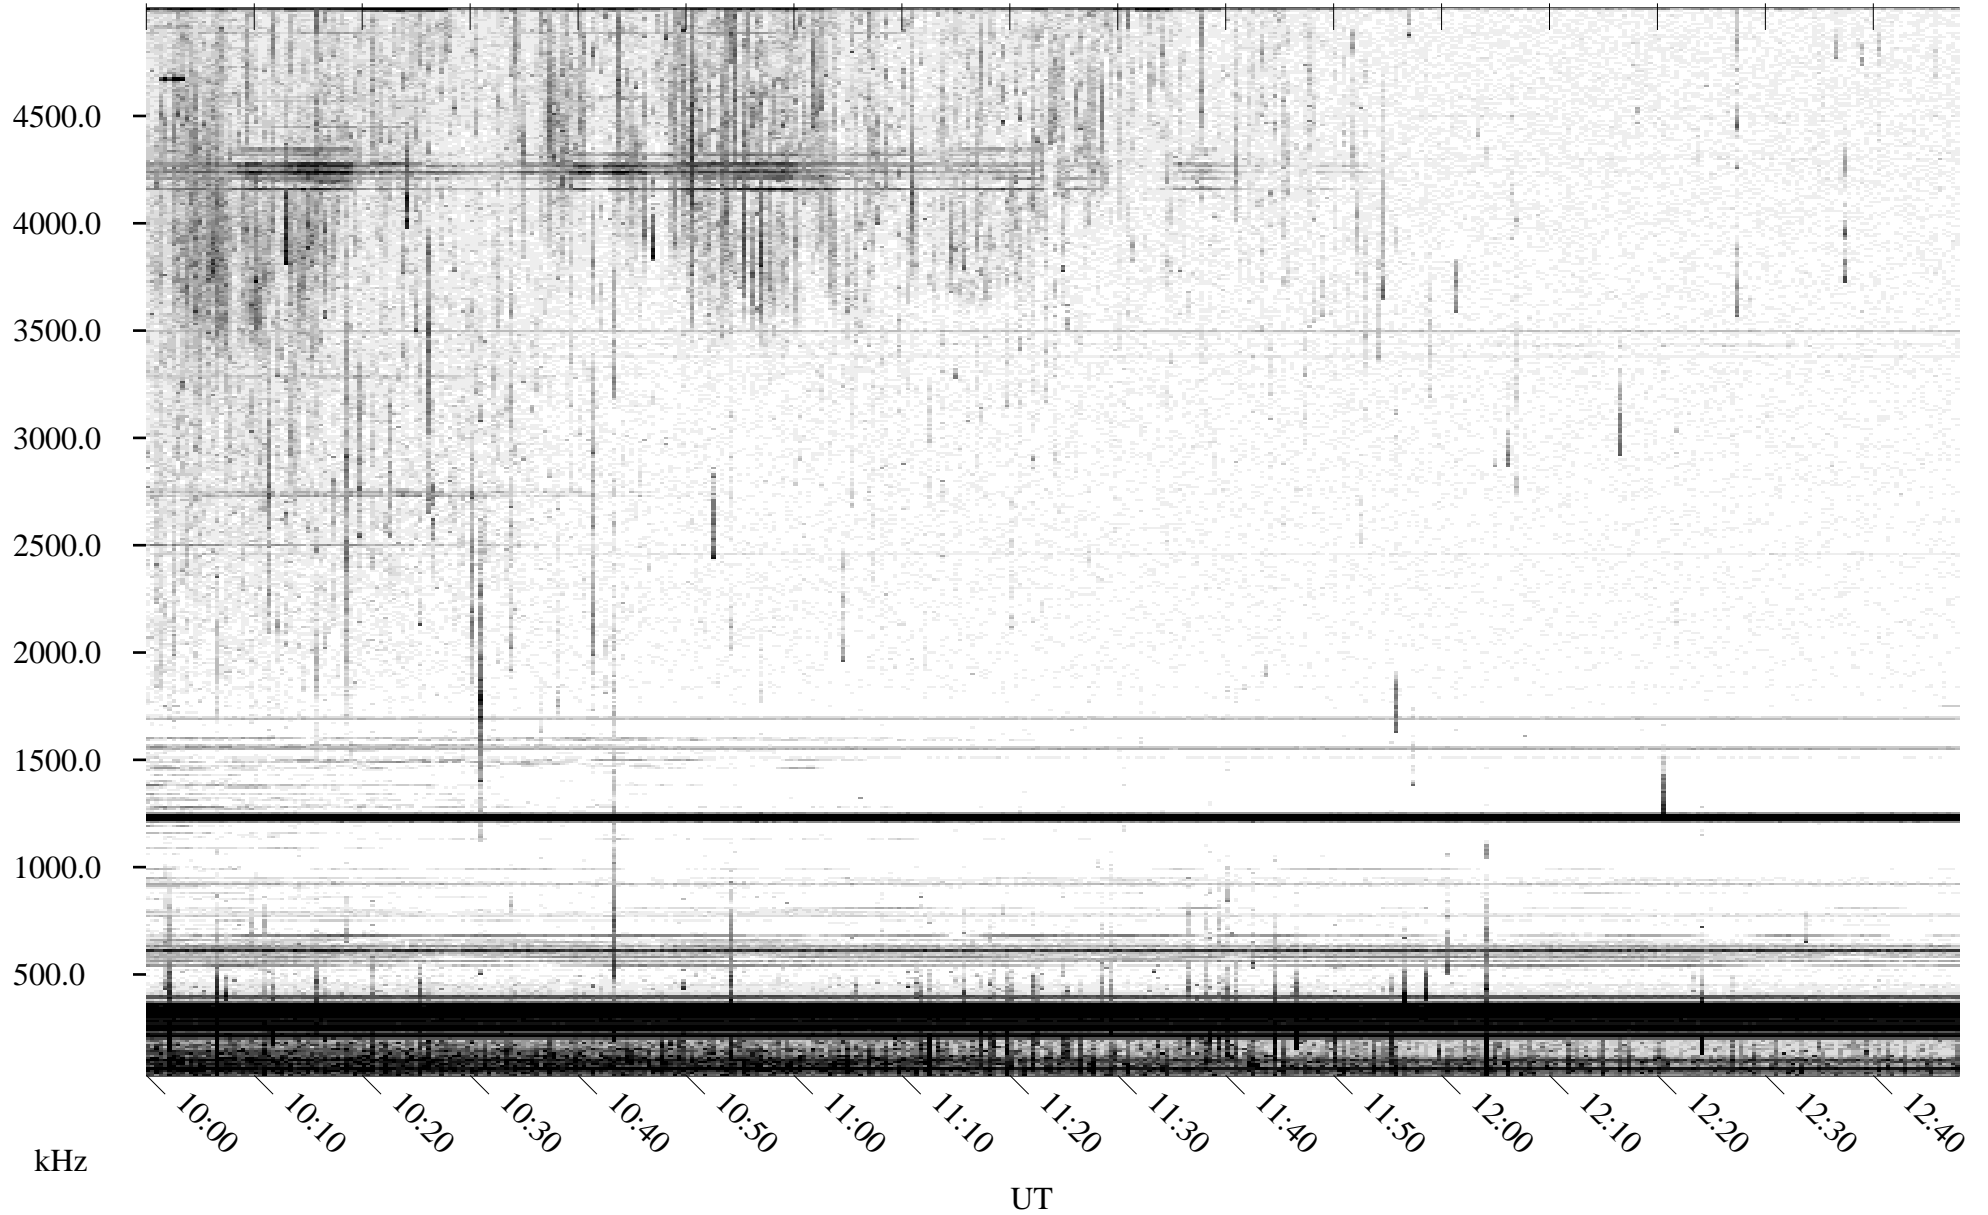

06/18/1996 Churchill, Manitoba

Linear Scale Black = 161 White = 15

ch96170l.r00m max_12

Page 1

06/18/1996 Churchill, Manitoba

Linear Scale Black = 161 White = 15

ch96170l.r00m max_12

Page 2

06/19/1996 Churchill, Manitoba

Linear Scale Black = 161 White = 15

ch96170l.r00m max_12

Page 3

06/19/1996 Churchill, Manitoba

Linear Scale Black = 161 White = 15

ch96170l.r00m max_12

Page 4

06/19/1996 Churchill, Manitoba

Linear Scale Black = 161 White = 15

ch96170l.r00m max_12

Page 5

06/19/1996 Churchill, Manitoba

Linear Scale Black = 161 White = 15

ch96170l.r00m max_12

Page 6

06/19/1996 Churchill, Manitoba

Linear Scale Black = 161 White = 15

ch96170l.r00m max_12

Page 7

06/19/1996 Churchill, Manitoba

Linear Scale Black = 161 White = 15

ch96170l.r00m max_12

Page 8