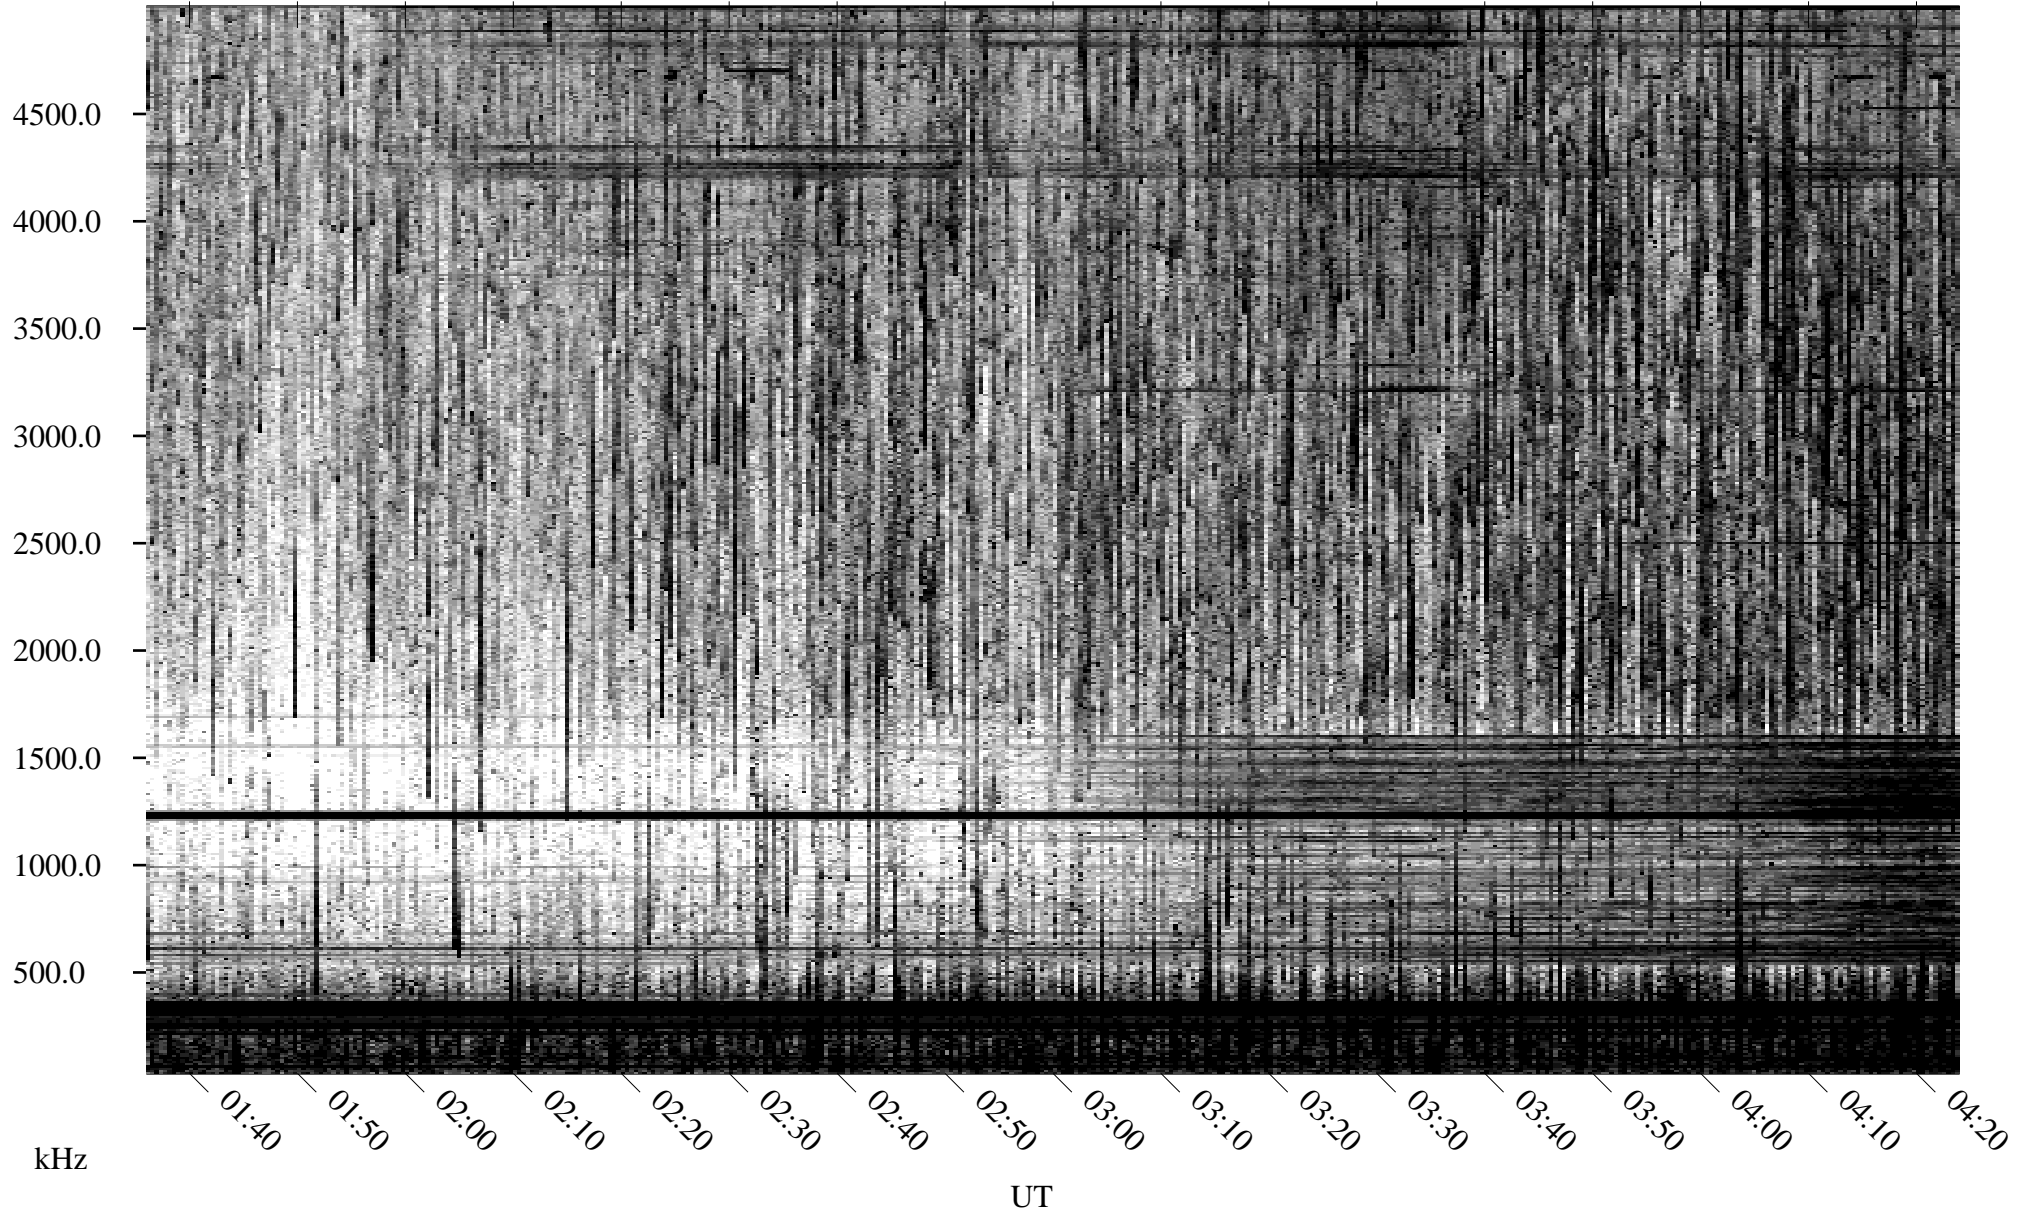

06/18/1996 Churchill, Manitoba

Linear Scale Black = 161 White = 15

ch96170l.r00m max_12

Page 1

06/18/1996 Churchill, Manitoba

Linear Scale Black = 161 White = 15

ch96170l.r00m max_12

Page 2

06/19/1996 Churchill, Manitoba

Linear Scale Black = 161 White = 15

ch96170l.r00m max_12

Page 3

06/19/1996 Churchill, Manitoba

Linear Scale Black = 161 White = 15

ch96170l.r00m max_12

Page 4

06/19/1996 Churchill, Manitoba

Linear Scale Black = 161 White = 15

ch96170l.r00m max_12

Page 5

06/19/1996 Churchill, Manitoba

Linear Scale Black = 161 White = 15

ch96170l.r00m max_12

Page 6

06/19/1996 Churchill, Manitoba

Linear Scale Black = 161 White = 15

ch96170l.r00m max_12

Page 7

06/19/1996 Churchill, Manitoba

Linear Scale Black = 161 White = 15

ch96170l.r00m max_12

Page 8