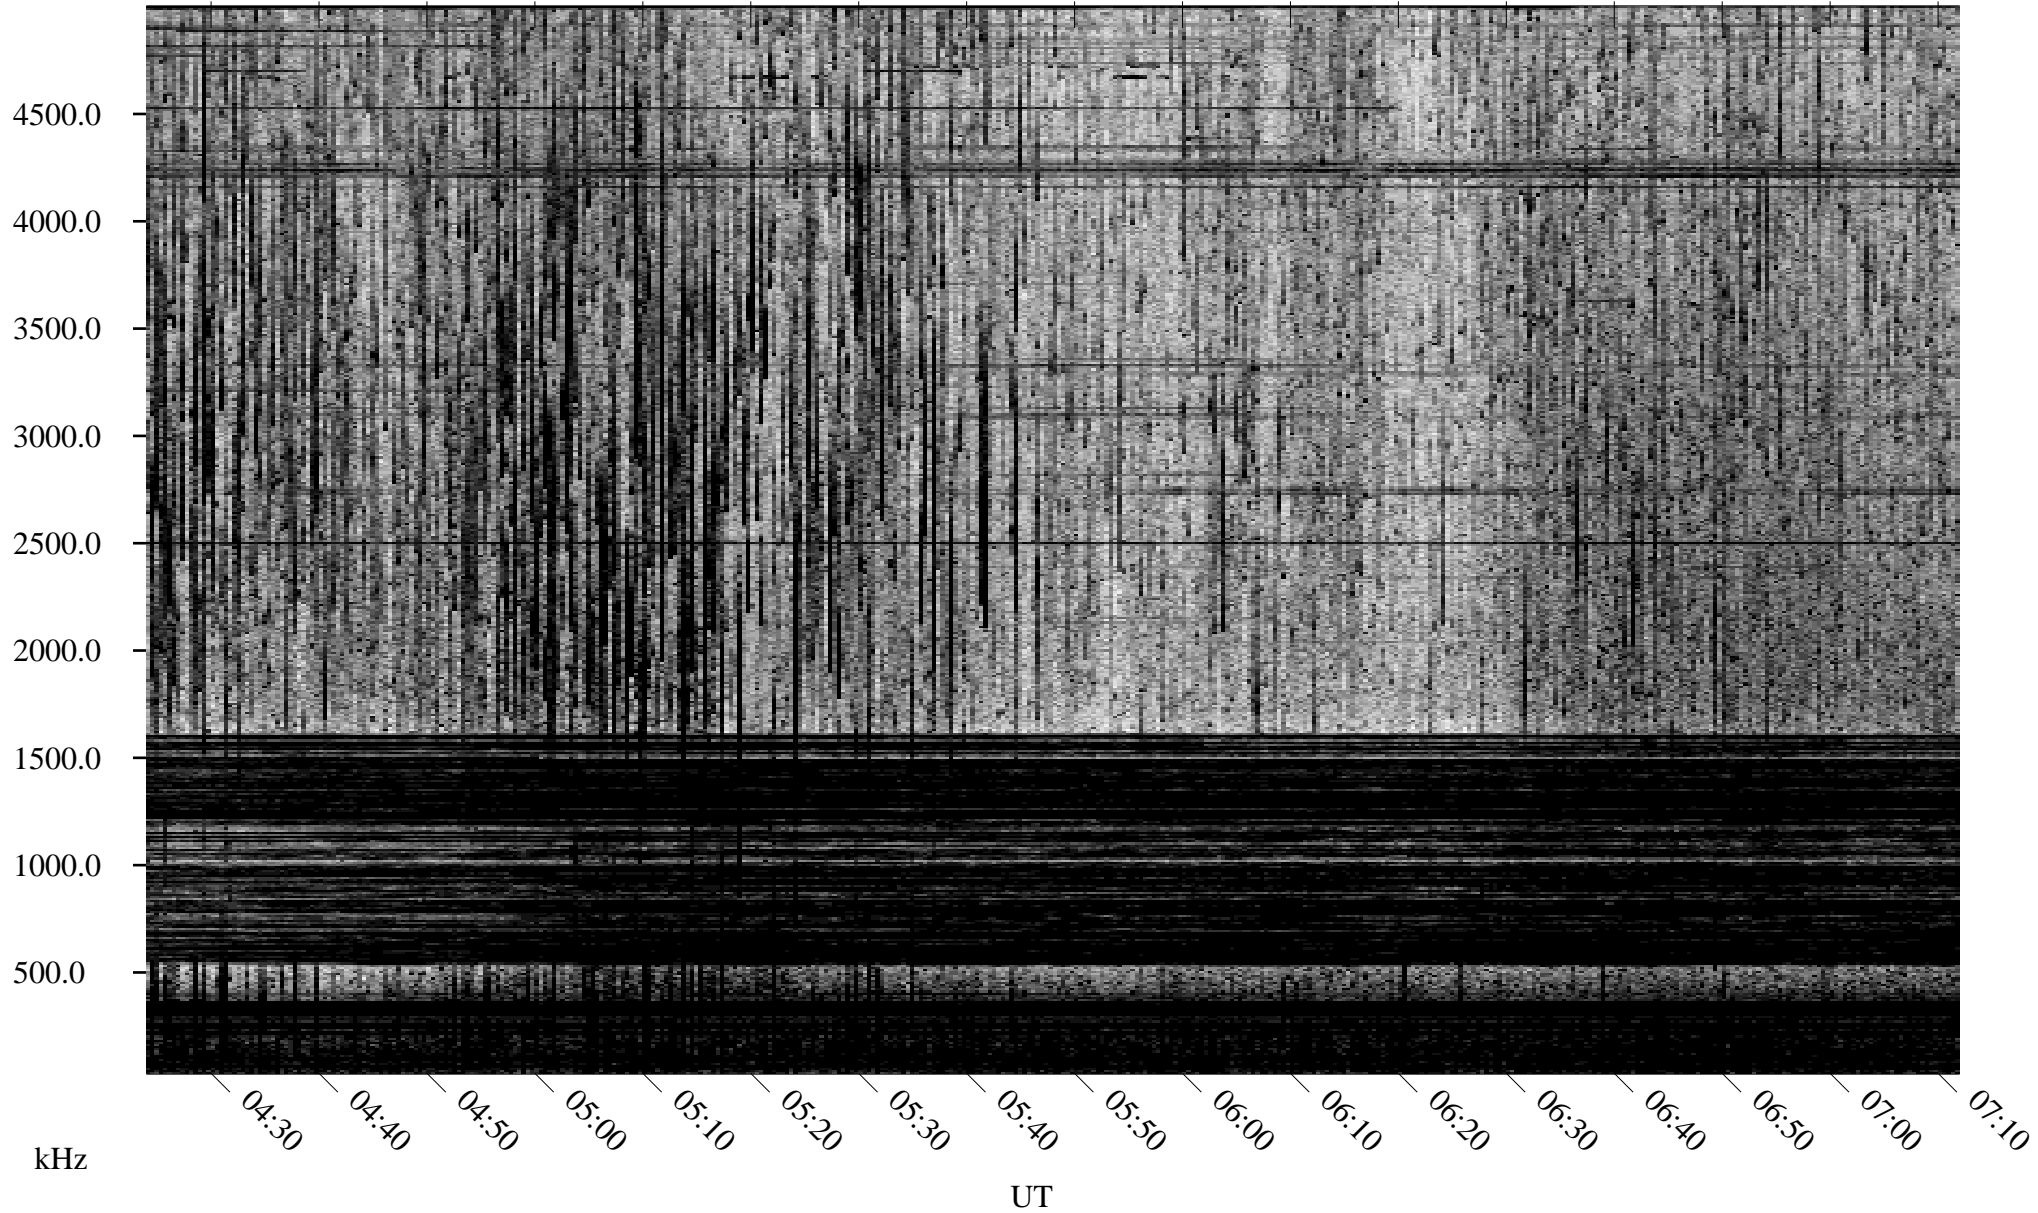

06/18/1996 Churchill, Manitoba

Linear Scale Black = 161 White = 15

ch96170l.r00m max_12

Page 1

06/18/1996 Churchill, Manitoba

Linear Scale Black = 161 White = 15

ch96170l.r00m max_12

Page 2

06/19/1996 Churchill, Manitoba

Linear Scale Black = 161 White = 15

ch96170l.r00m max_12

Page 3

06/19/1996 Churchill, Manitoba

Linear Scale Black = 161 White = 15

ch96170l.r00m max_12

Page 4

06/19/1996 Churchill, Manitoba

Linear Scale Black = 161 White = 15

ch96170l.r00m max_12

Page 5

06/19/1996 Churchill, Manitoba

Linear Scale Black = 161 White = 15

ch96170l.r00m max_12

Page 6

06/19/1996 Churchill, Manitoba

Linear Scale Black = 161 White = 15

ch96170l.r00m max_12

Page 7

06/19/1996 Churchill, Manitoba

Linear Scale Black = 161 White = 15

ch96170l.r00m max_12

Page 8