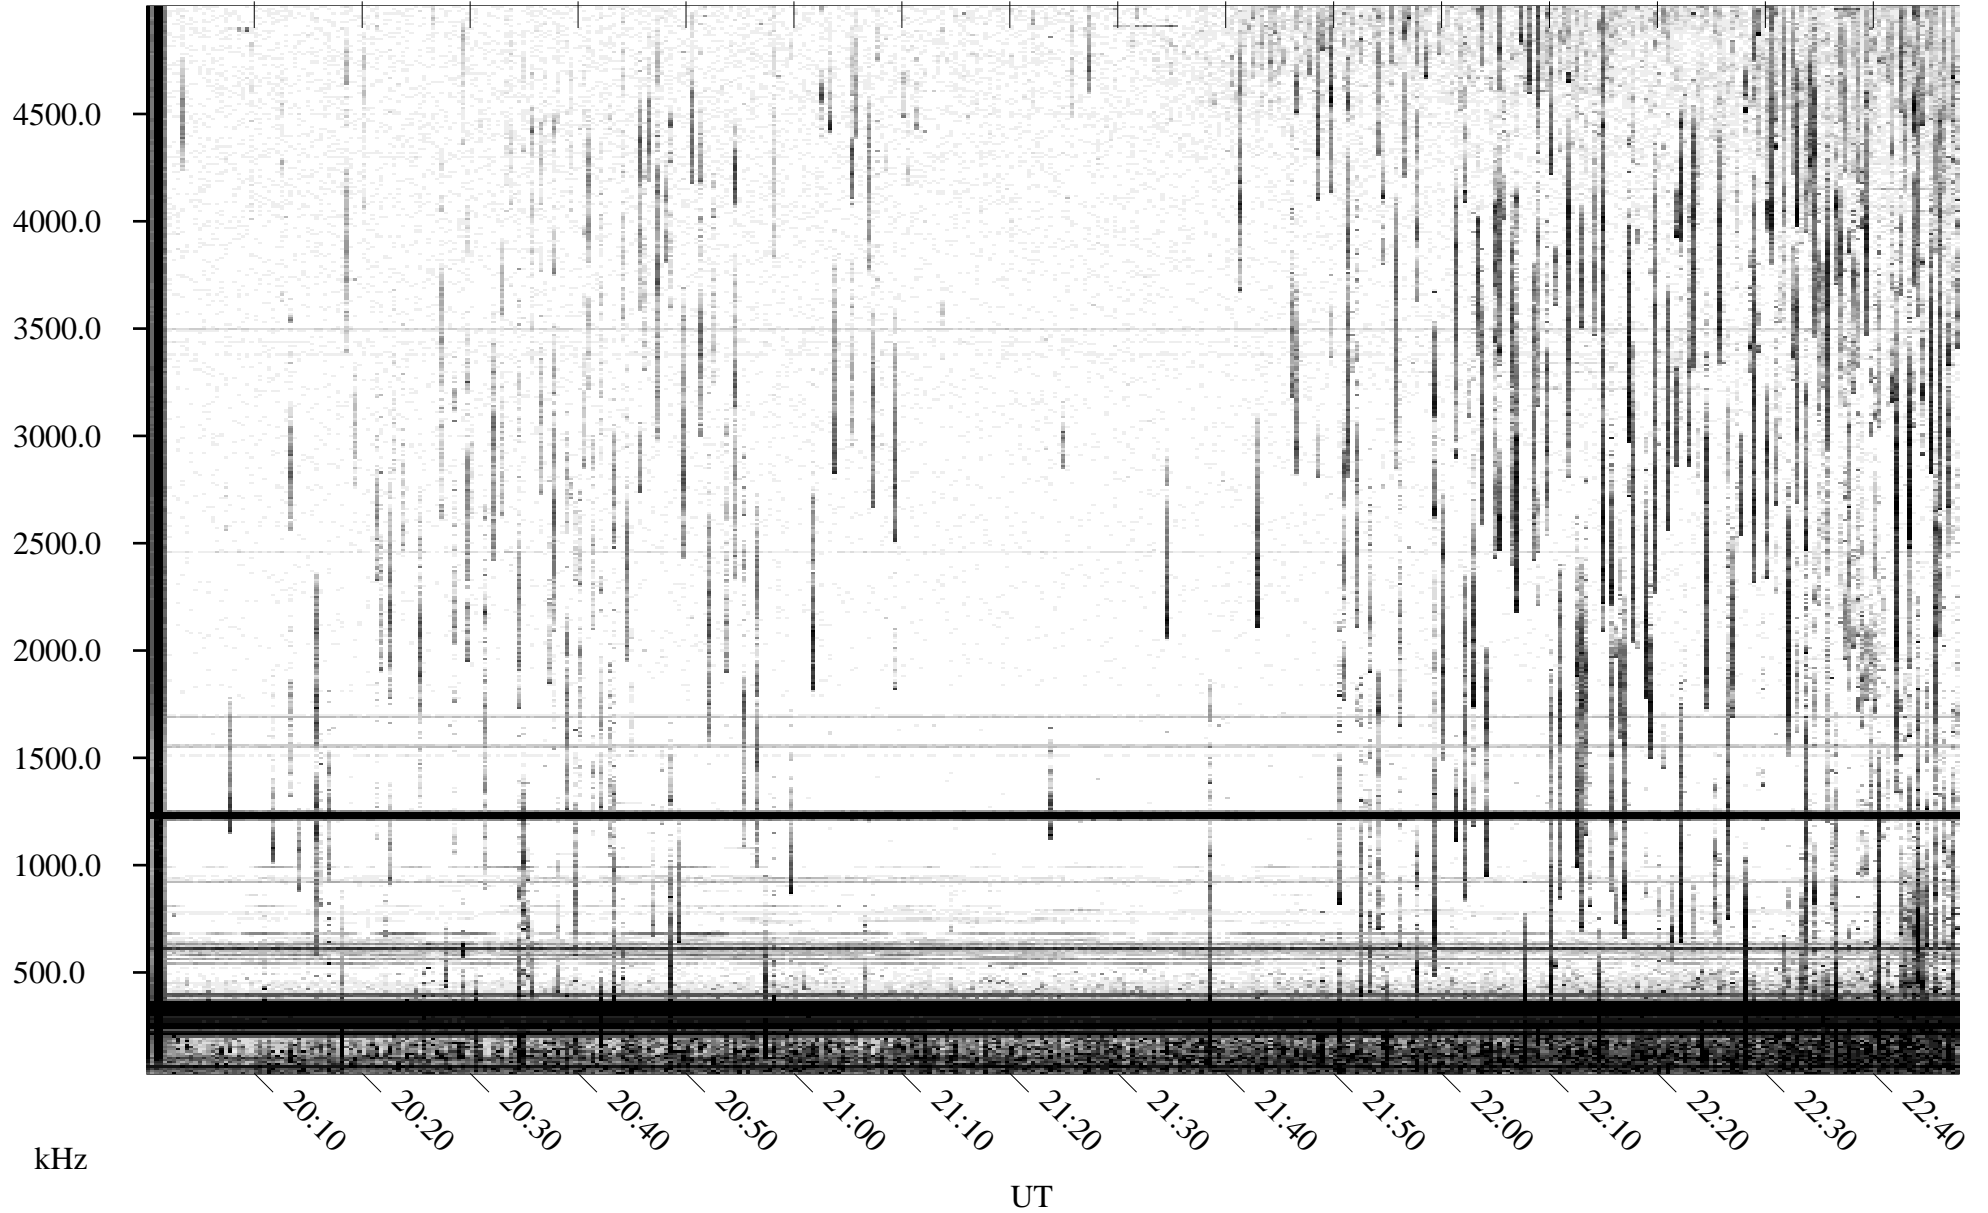

06/18/1996 Churchill, Manitoba

Linear Scale Black = 161 White = 15

ch96170l.r00m max_12

Page 1

06/18/1996 Churchill, Manitoba

Linear Scale Black = 161 White = 15

ch96170l.r00m max_12

Page 2

06/19/1996 Churchill, Manitoba

Linear Scale Black = 161 White = 15

ch96170l.r00m max_12

Page 3

06/19/1996 Churchill, Manitoba

Linear Scale Black = 161 White = 15

ch96170l.r00m max_12

Page 4

06/19/1996 Churchill, Manitoba

Linear Scale Black = 161 White = 15

ch96170l.r00m max_12

Page 5

06/19/1996 Churchill, Manitoba

Linear Scale Black = 161 White = 15

ch96170l.r00m max_12

Page 6

06/19/1996 Churchill, Manitoba

Linear Scale Black = 161 White = 15

ch96170l.r00m max_12

Page 7

06/19/1996 Churchill, Manitoba

Linear Scale Black = 161 White = 15

ch96170l.r00m max_12

Page 8