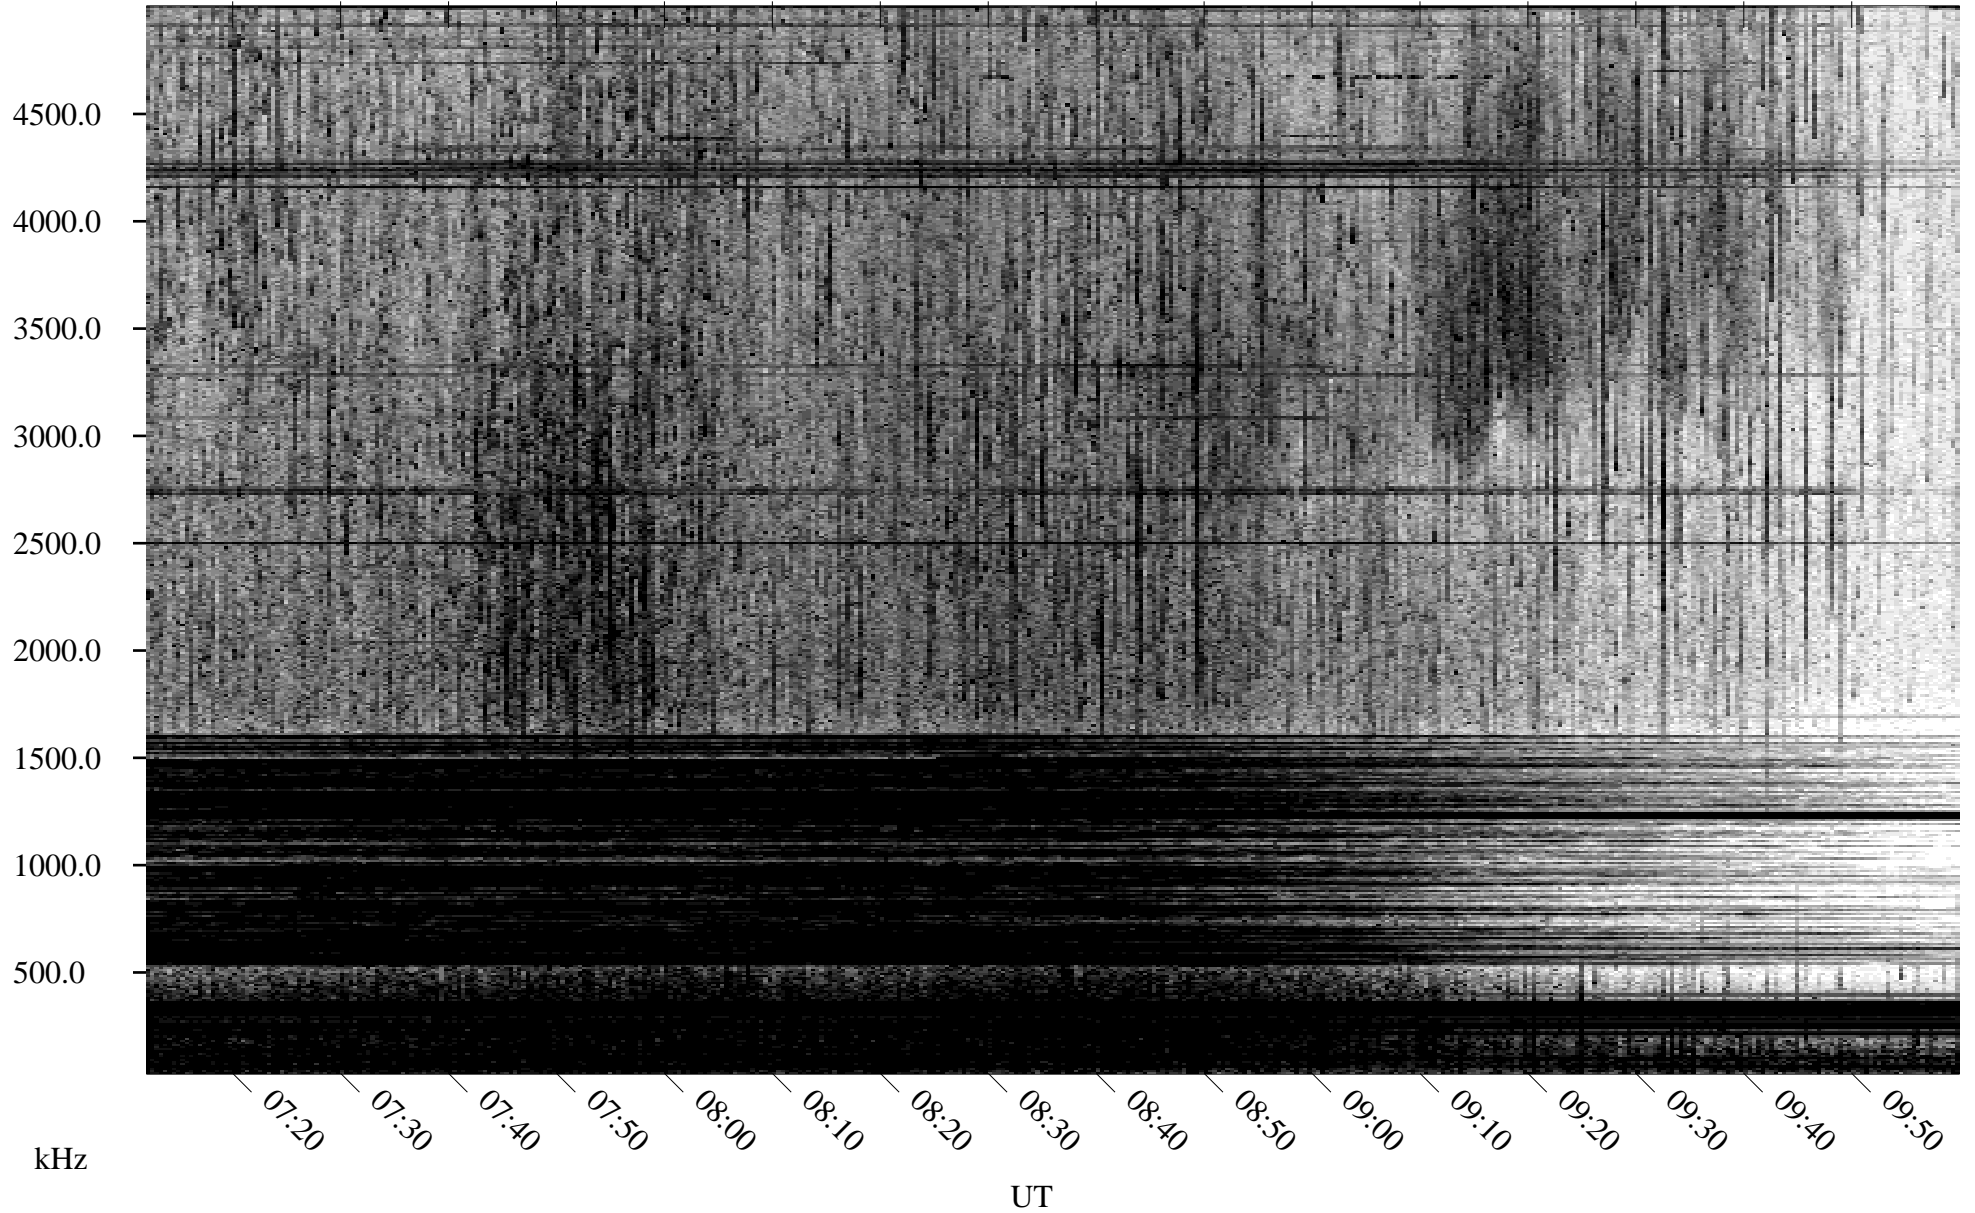

06/18/1996 Churchill, Manitoba

Linear Scale Black = 161 White = 15

ch96170l.r00m max_12

Page 1

06/18/1996 Churchill, Manitoba

Linear Scale Black = 161 White = 15

ch96170l.r00m max_12

Page 2

06/19/1996 Churchill, Manitoba

Linear Scale Black = 161 White = 15

ch96170l.r00m max_12

Page 3

06/19/1996 Churchill, Manitoba

Linear Scale Black = 161 White = 15

ch96170l.r00m max_12

Page 4

06/19/1996 Churchill, Manitoba

Linear Scale Black = 161 White = 15

ch96170l.r00m max_12

Page 5

06/19/1996 Churchill, Manitoba

Linear Scale Black = 161 White = 15

ch96170l.r00m max_12

Page 6

06/19/1996 Churchill, Manitoba

Linear Scale Black = 161 White = 15

ch96170l.r00m max_12

Page 7

06/19/1996 Churchill, Manitoba

Linear Scale Black = 161 White = 15

ch96170l.r00m max_12

Page 8