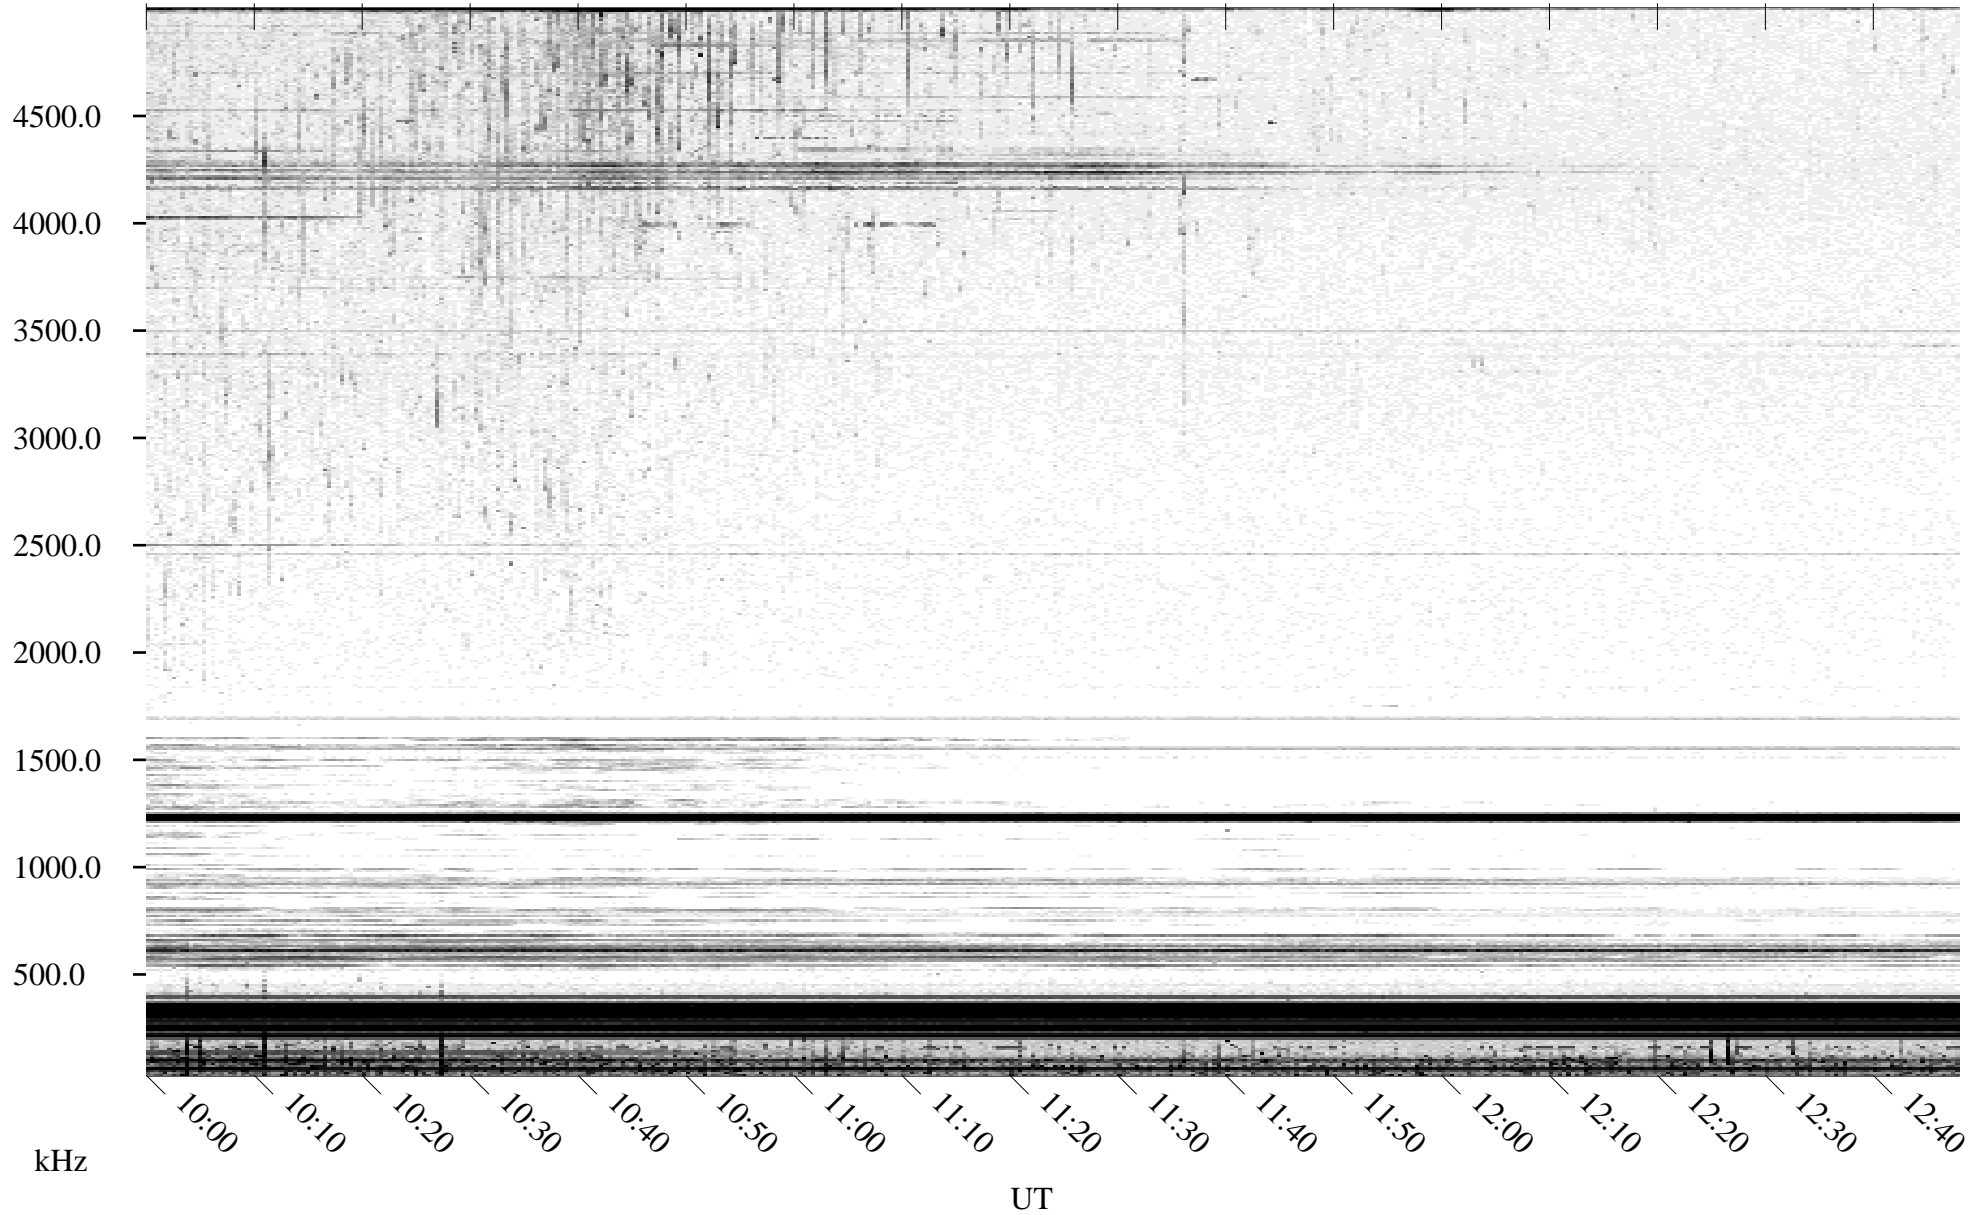

06/19/1996 Churchill, Manitoba

Linear Scale Black = 161 White = 15

ch961711.r00m max_12

Page 1

06/19/1996 Churchill, Manitoba

Linear Scale Black = 161 White = 15

ch961711.r00m max_12

Page 2

06/20/1996 Churchill, Manitoba

Linear Scale Black = 161 White = 15

ch961711.r00m max_12

Page 3

06/20/1996 Churchill, Manitoba

Linear Scale Black = 161 White = 15

ch961711.r00m max_12

Page 4

06/20/1996 Churchill, Manitoba

Linear Scale Black = 161 White = 15

ch961711.r00m max_12

Page 5

06/20/1996 Churchill, Manitoba

Linear Scale Black = 161 White = 15

ch961711.r00m max_12

Page 6

06/20/1996 Churchill, Manitoba

Linear Scale Black = 161 White = 15

ch961711.r00m max_12

Page 7

06/20/1996 Churchill, Manitoba

Linear Scale Black = 161 White = 15

ch961711.r00m max_12

Page 8