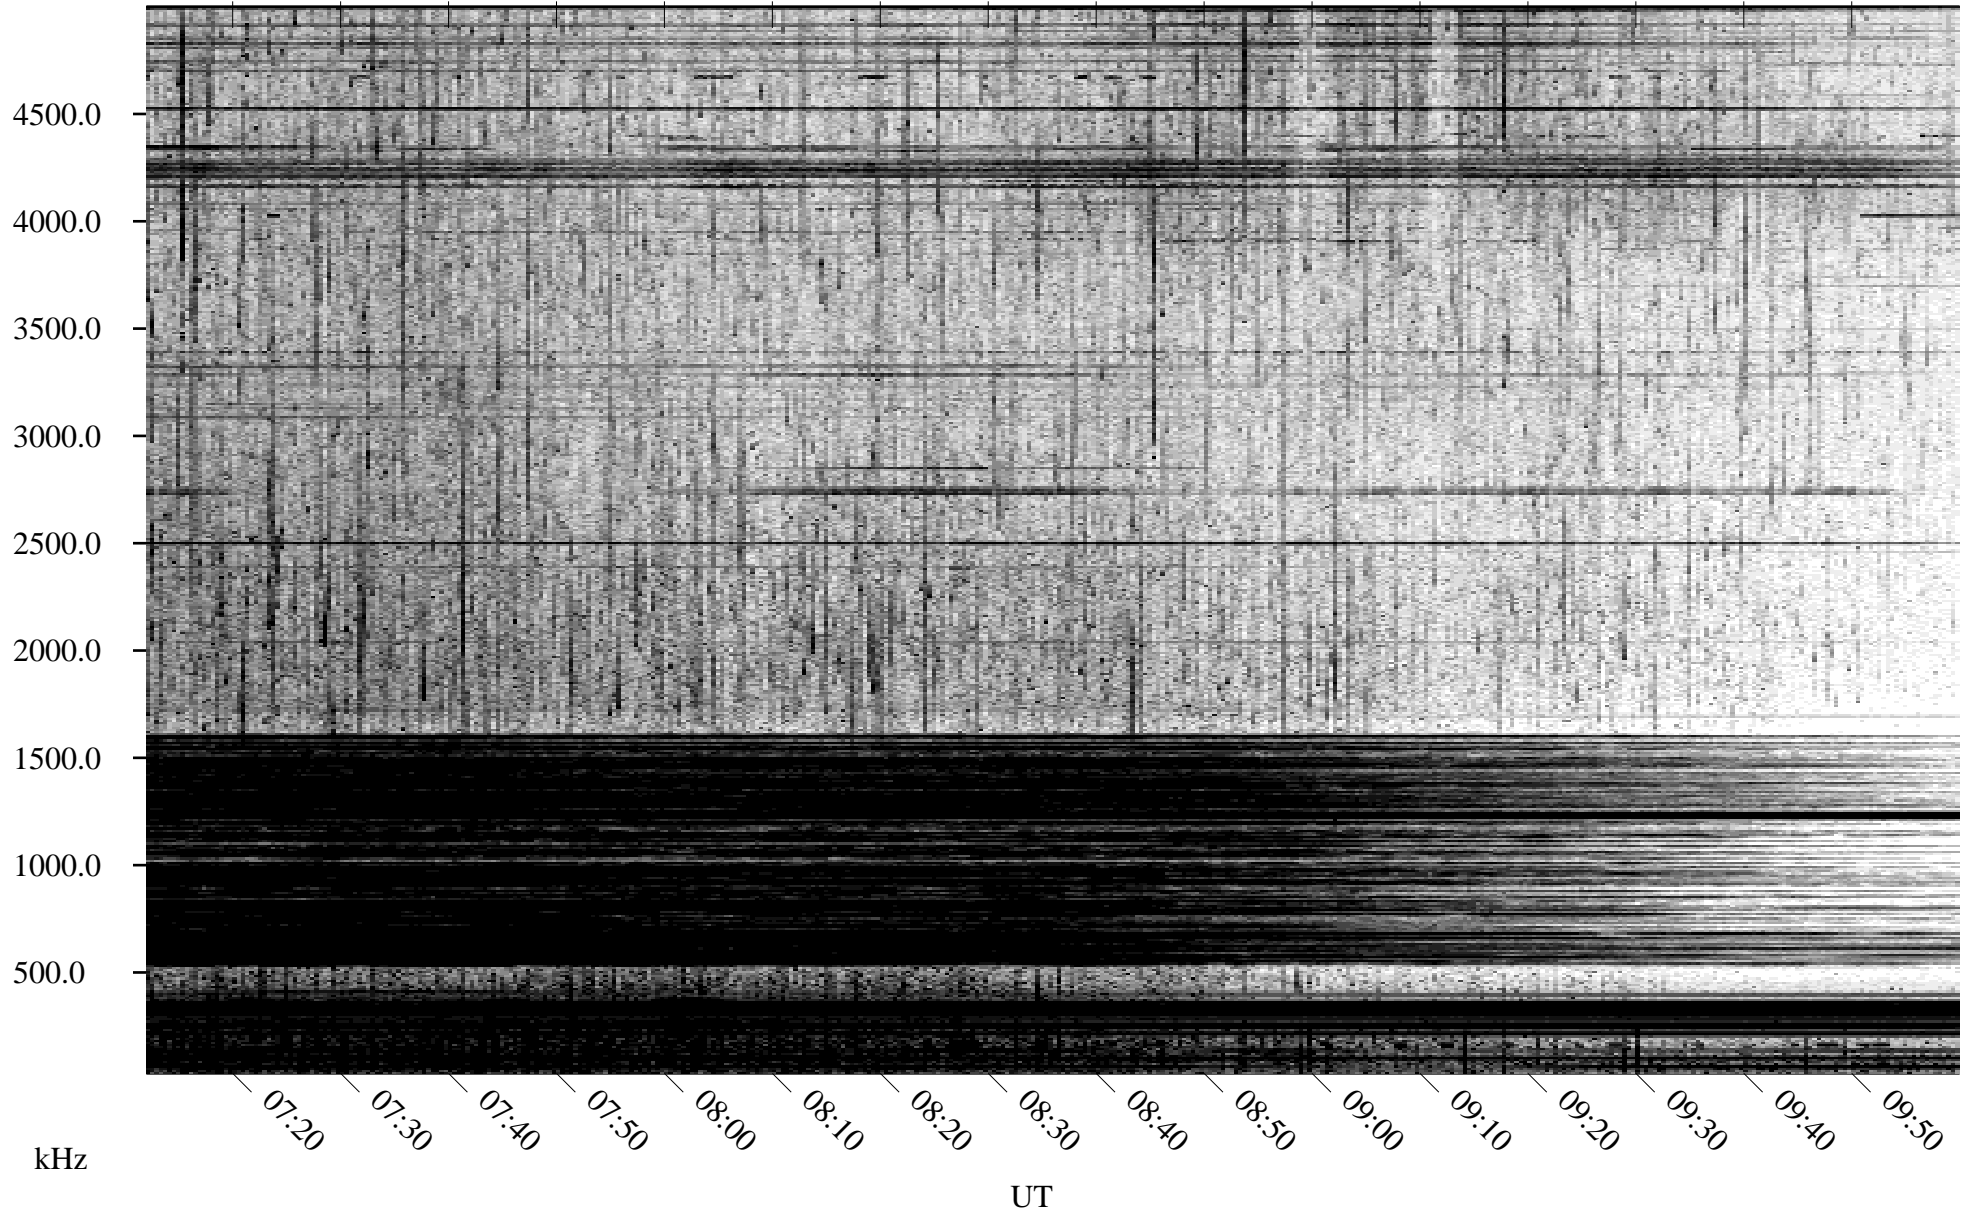

06/19/1996 Churchill, Manitoba

Linear Scale Black = 161 White = 15

ch961711.r00m max_12

Page 1

06/19/1996 Churchill, Manitoba

Linear Scale Black = 161 White = 15

ch961711.r00m max_12

Page 2

06/20/1996 Churchill, Manitoba

Linear Scale Black = 161 White = 15

ch961711.r00m max_12

Page 3

06/20/1996 Churchill, Manitoba

Linear Scale Black = 161 White = 15

ch961711.r00m max_12

Page 4

06/20/1996 Churchill, Manitoba

Linear Scale Black = 161 White = 15

ch961711.r00m max_12

Page 5

06/20/1996 Churchill, Manitoba

Linear Scale Black = 161 White = 15

ch961711.r00m max_12

Page 6

06/20/1996 Churchill, Manitoba

Linear Scale Black = 161 White = 15

ch961711.r00m max_12

Page 7

06/20/1996 Churchill, Manitoba

Linear Scale Black = 161 White = 15

ch961711.r00m max_12

Page 8