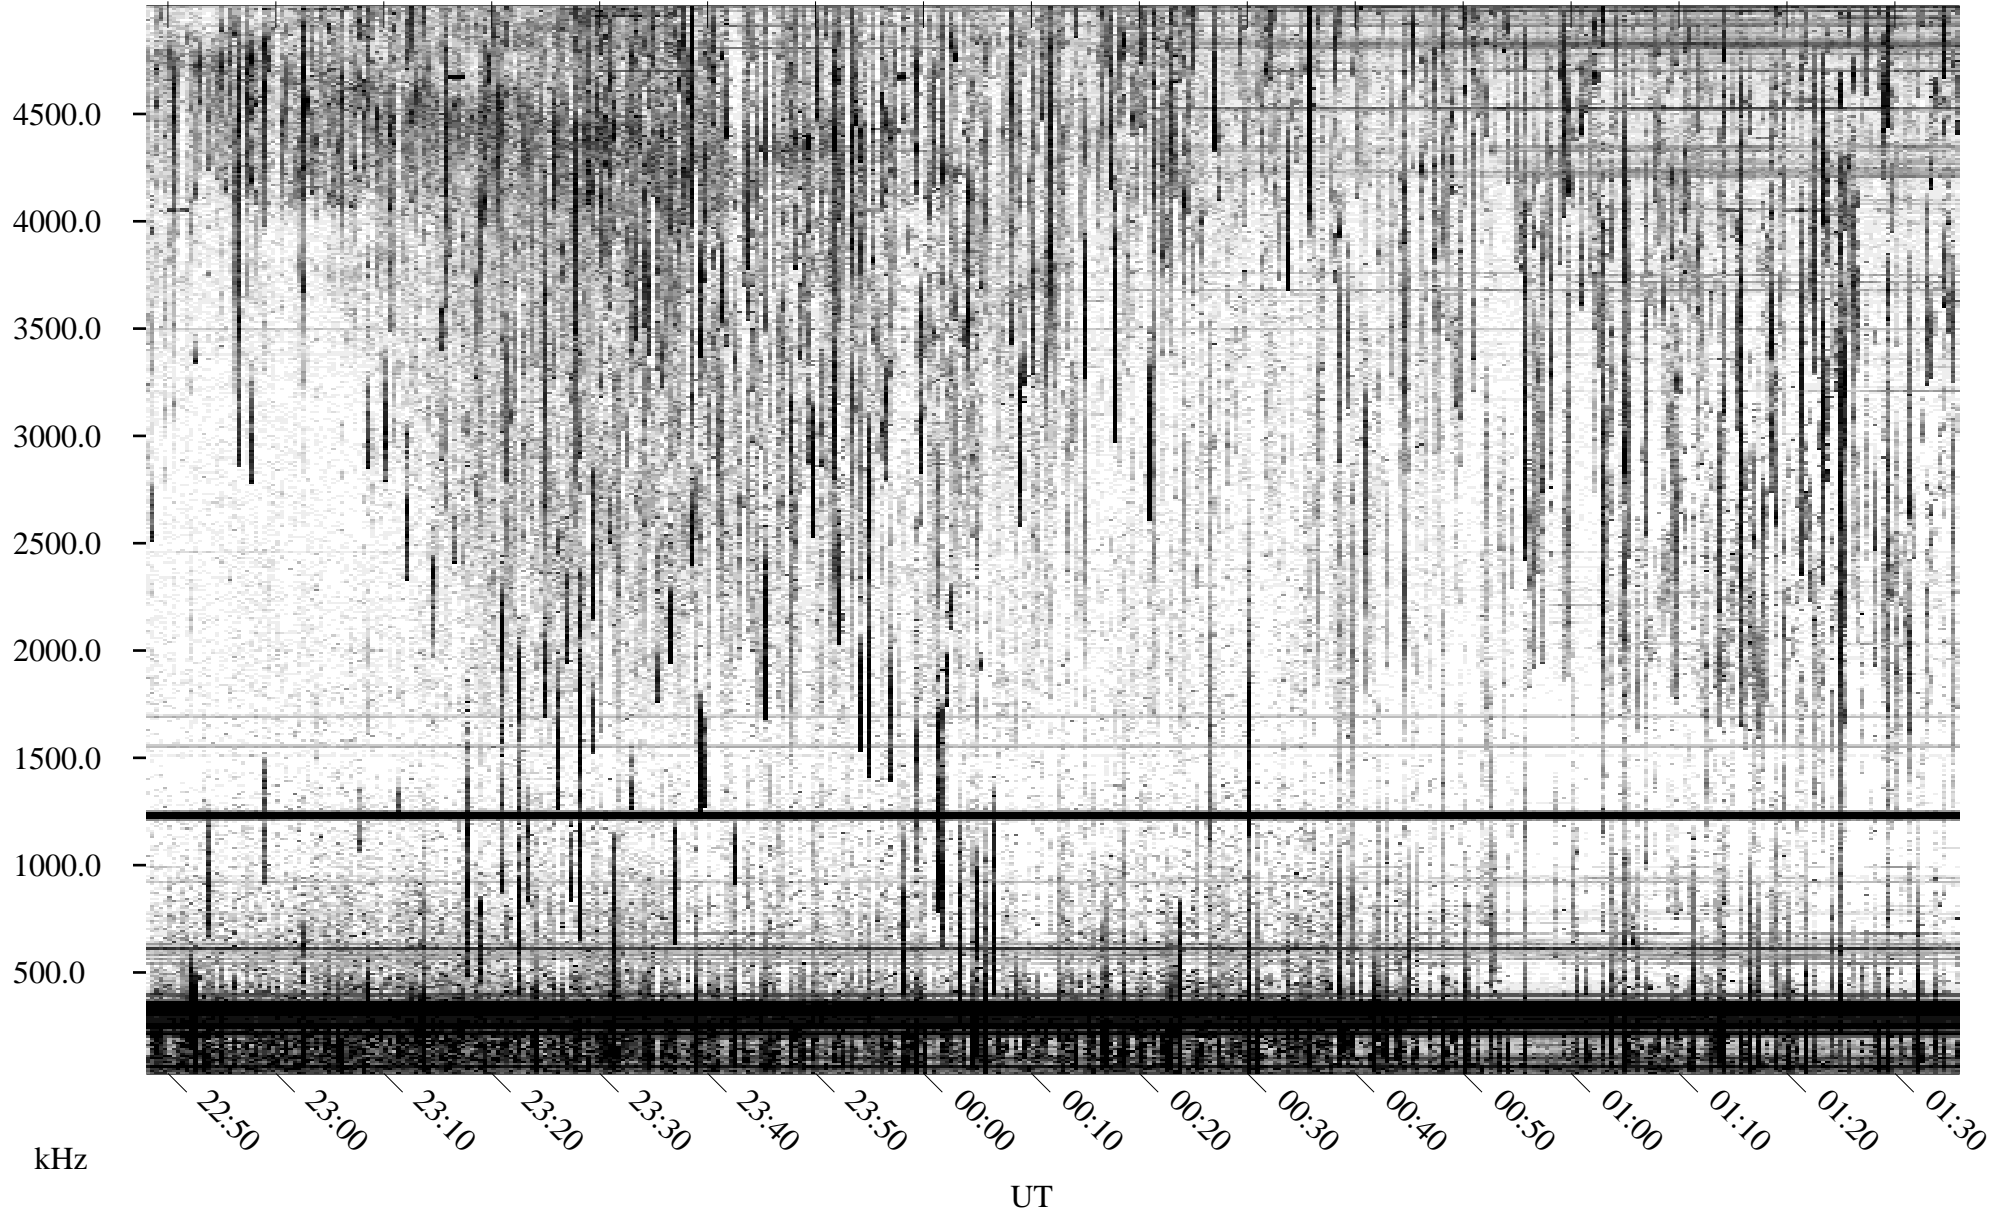

06/19/1996 Churchill, Manitoba

Linear Scale Black = 161 White = 15

ch961711.r00m max_12

Page 1

06/19/1996 Churchill, Manitoba

Linear Scale Black = 161 White = 15

ch961711.r00m max_12

Page 2

06/20/1996 Churchill, Manitoba

Linear Scale Black = 161 White = 15

ch961711.r00m max_12

Page 3

06/20/1996 Churchill, Manitoba

Linear Scale Black = 161 White = 15

ch961711.r00m max_12

Page 4

06/20/1996 Churchill, Manitoba

Linear Scale Black = 161 White = 15

ch961711.r00m max_12

Page 5

06/20/1996 Churchill, Manitoba

Linear Scale Black = 161 White = 15

ch961711.r00m max_12

Page 6

06/20/1996 Churchill, Manitoba

Linear Scale Black = 161 White = 15

ch961711.r00m max_12

Page 7

06/20/1996 Churchill, Manitoba

Linear Scale Black = 161 White = 15

ch961711.r00m max_12

Page 8