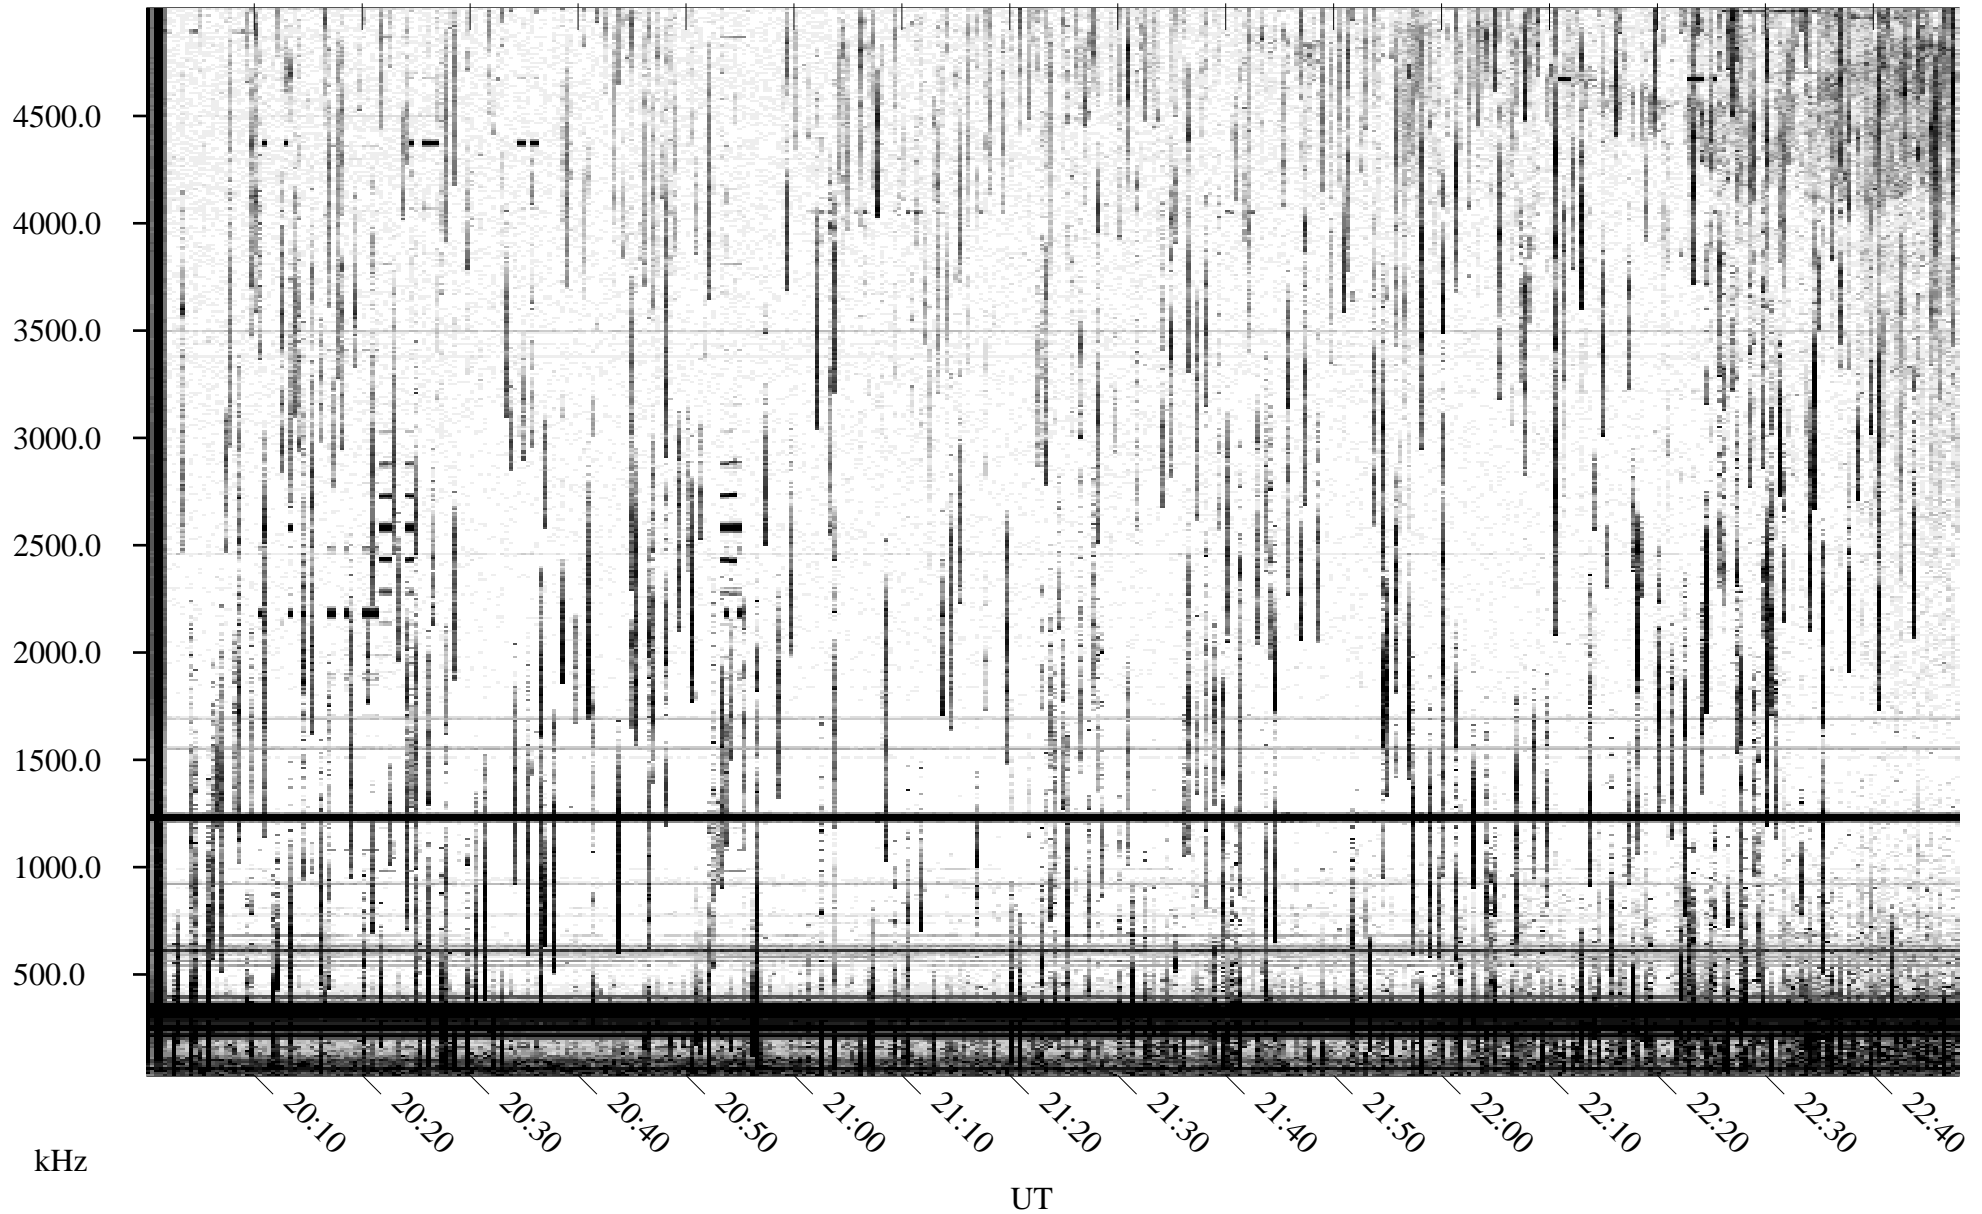

06/19/1996 Churchill, Manitoba

Linear Scale Black = 161 White = 15

ch961711.r00m max_12

Page 1

06/19/1996 Churchill, Manitoba

Linear Scale Black = 161 White = 15

ch961711.r00m max_12

Page 2

06/20/1996 Churchill, Manitoba

Linear Scale Black = 161 White = 15

ch961711.r00m max_12

Page 3

06/20/1996 Churchill, Manitoba

Linear Scale Black = 161 White = 15

ch961711.r00m max_12

Page 4

06/20/1996 Churchill, Manitoba

Linear Scale Black = 161 White = 15

ch961711.r00m max_12

Page 5

06/20/1996 Churchill, Manitoba

Linear Scale Black = 161 White = 15

ch961711.r00m max_12

Page 6

06/20/1996 Churchill, Manitoba

Linear Scale Black = 161 White = 15

ch961711.r00m max_12

Page 7

06/20/1996 Churchill, Manitoba

Linear Scale Black = 161 White = 15

ch961711.r00m max_12

Page 8