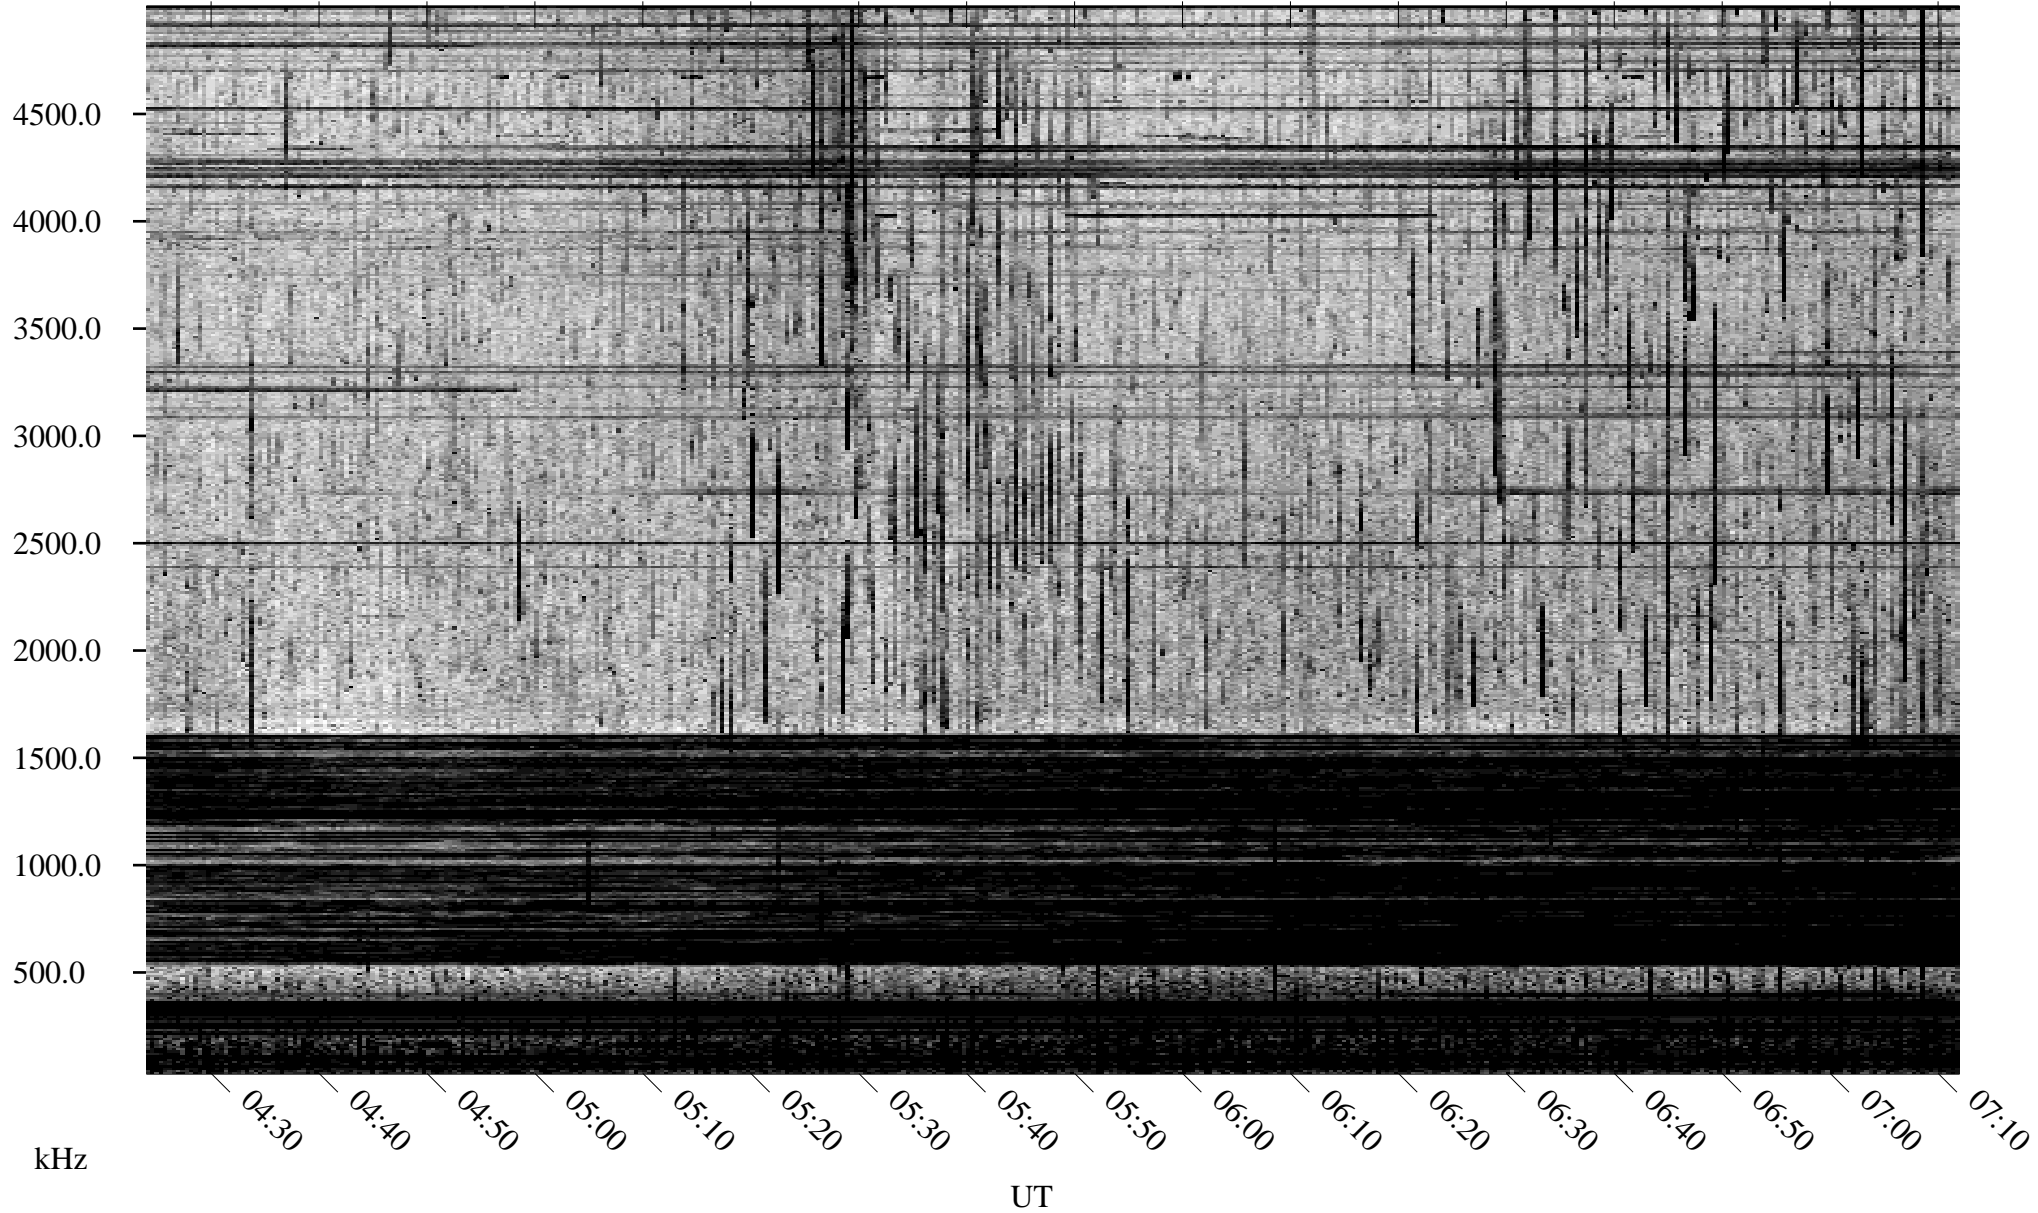

06/19/1996 Churchill, Manitoba

Linear Scale Black = 161 White = 15

ch961711.r00m max_12

Page 1

06/19/1996 Churchill, Manitoba

Linear Scale Black = 161 White = 15

ch961711.r00m max_12

Page 2

06/20/1996 Churchill, Manitoba

Linear Scale Black = 161 White = 15

ch961711.r00m max_12

Page 3

06/20/1996 Churchill, Manitoba

Linear Scale Black = 161 White = 15

ch961711.r00m max_12

Page 4

06/20/1996 Churchill, Manitoba

Linear Scale Black = 161 White = 15

ch961711.r00m max_12

Page 5

06/20/1996 Churchill, Manitoba

Linear Scale Black = 161 White = 15

ch961711.r00m max_12

Page 6

06/20/1996 Churchill, Manitoba

Linear Scale Black = 161 White = 15

ch961711.r00m max_12

Page 7

06/20/1996 Churchill, Manitoba

Linear Scale Black = 161 White = 15

ch961711.r00m max_12

Page 8