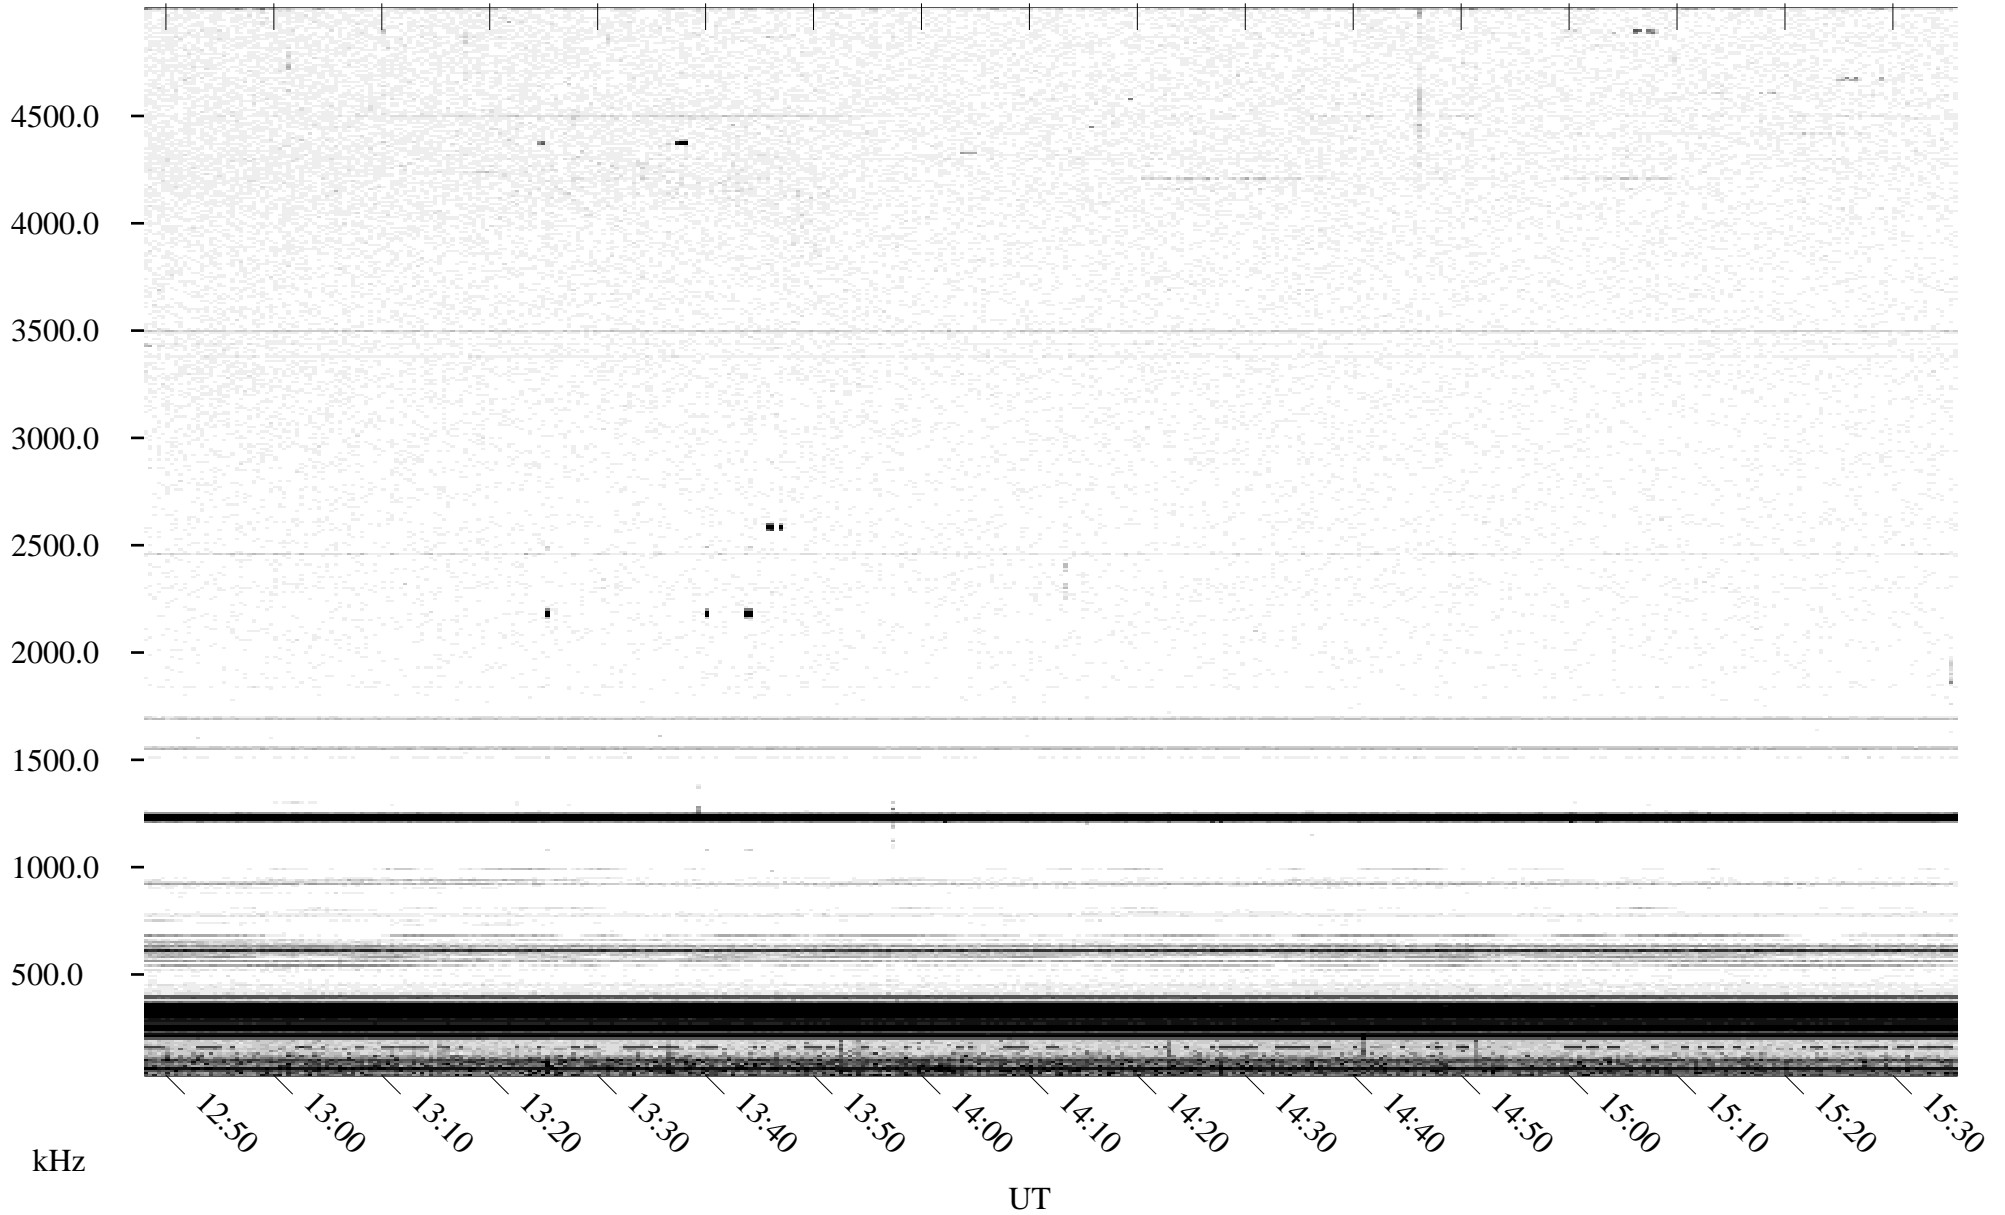

06/19/1996 Churchill, Manitoba

Linear Scale Black = 161 White = 15

ch961711.r00m max_12

Page 1

06/19/1996 Churchill, Manitoba

Linear Scale Black = 161 White = 15

ch961711.r00m max_12

Page 2

06/20/1996 Churchill, Manitoba

Linear Scale Black = 161 White = 15

ch961711.r00m max_12

Page 3

06/20/1996 Churchill, Manitoba

Linear Scale Black = 161 White = 15

ch961711.r00m max_12

Page 4

06/20/1996 Churchill, Manitoba

Linear Scale Black = 161 White = 15

ch961711.r00m max_12

Page 5

06/20/1996 Churchill, Manitoba

Linear Scale Black = 161 White = 15

ch961711.r00m max_12

Page 6

06/20/1996 Churchill, Manitoba

Linear Scale Black = 161 White = 15

ch961711.r00m max_12

Page 7

06/20/1996 Churchill, Manitoba

Linear Scale Black = 161 White = 15

ch961711.r00m max_12

Page 8