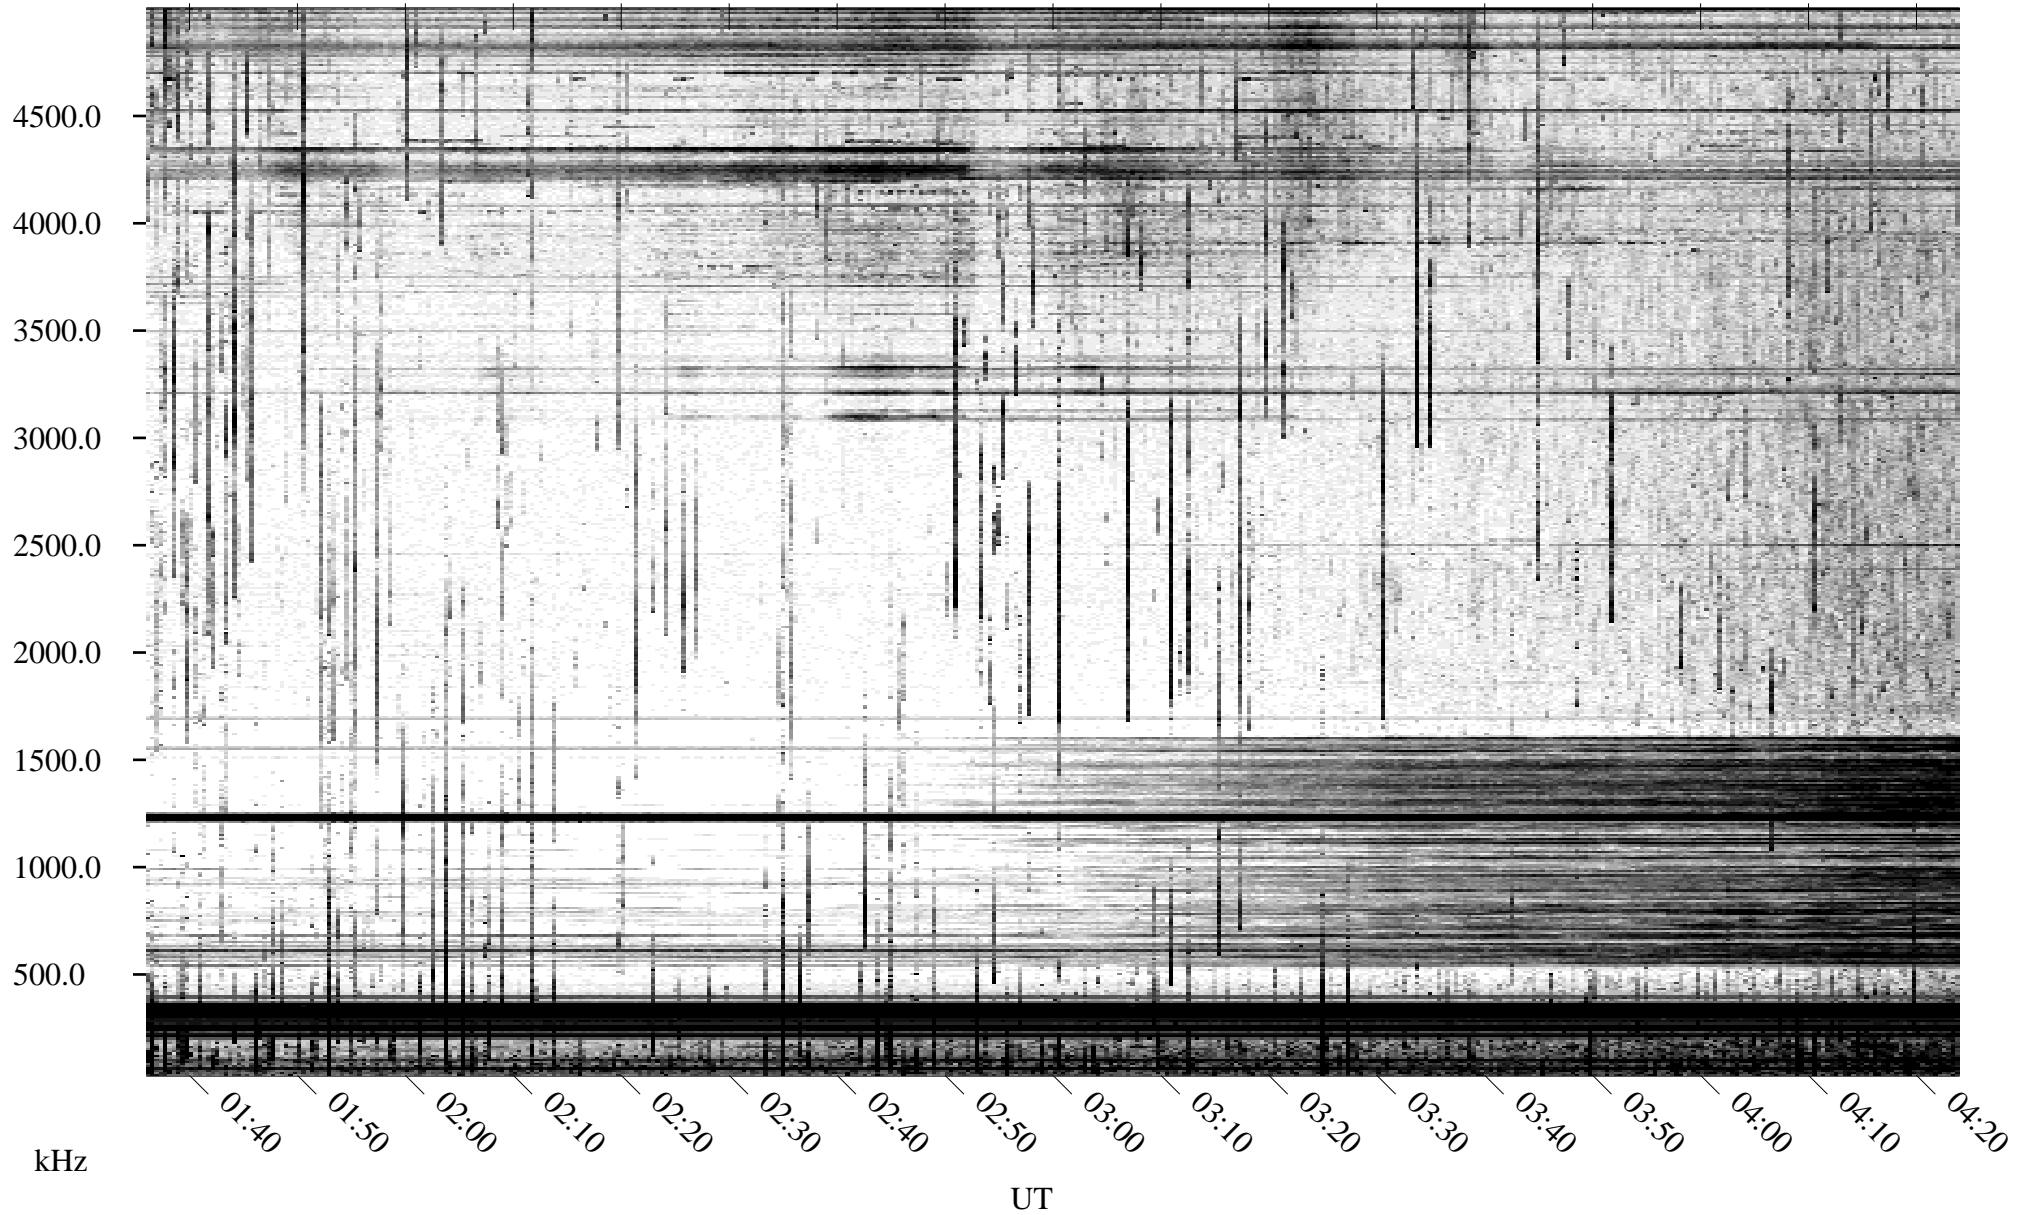

06/19/1996 Churchill, Manitoba

Linear Scale Black = 161 White = 15

ch961711.r00m max_12

Page 1

06/19/1996 Churchill, Manitoba

Linear Scale Black = 161 White = 15

ch961711.r00m max_12

Page 2

06/20/1996 Churchill, Manitoba

Linear Scale Black = 161 White = 15

ch961711.r00m max_12

Page 3

06/20/1996 Churchill, Manitoba

Linear Scale Black = 161 White = 15

ch961711.r00m max_12

Page 4

06/20/1996 Churchill, Manitoba

Linear Scale Black = 161 White = 15

ch961711.r00m max_12

Page 5

06/20/1996 Churchill, Manitoba

Linear Scale Black = 161 White = 15

ch961711.r00m max_12

Page 6

06/20/1996 Churchill, Manitoba

Linear Scale Black = 161 White = 15

ch961711.r00m max_12

Page 7

06/20/1996 Churchill, Manitoba

Linear Scale Black = 161 White = 15

ch961711.r00m max_12

Page 8