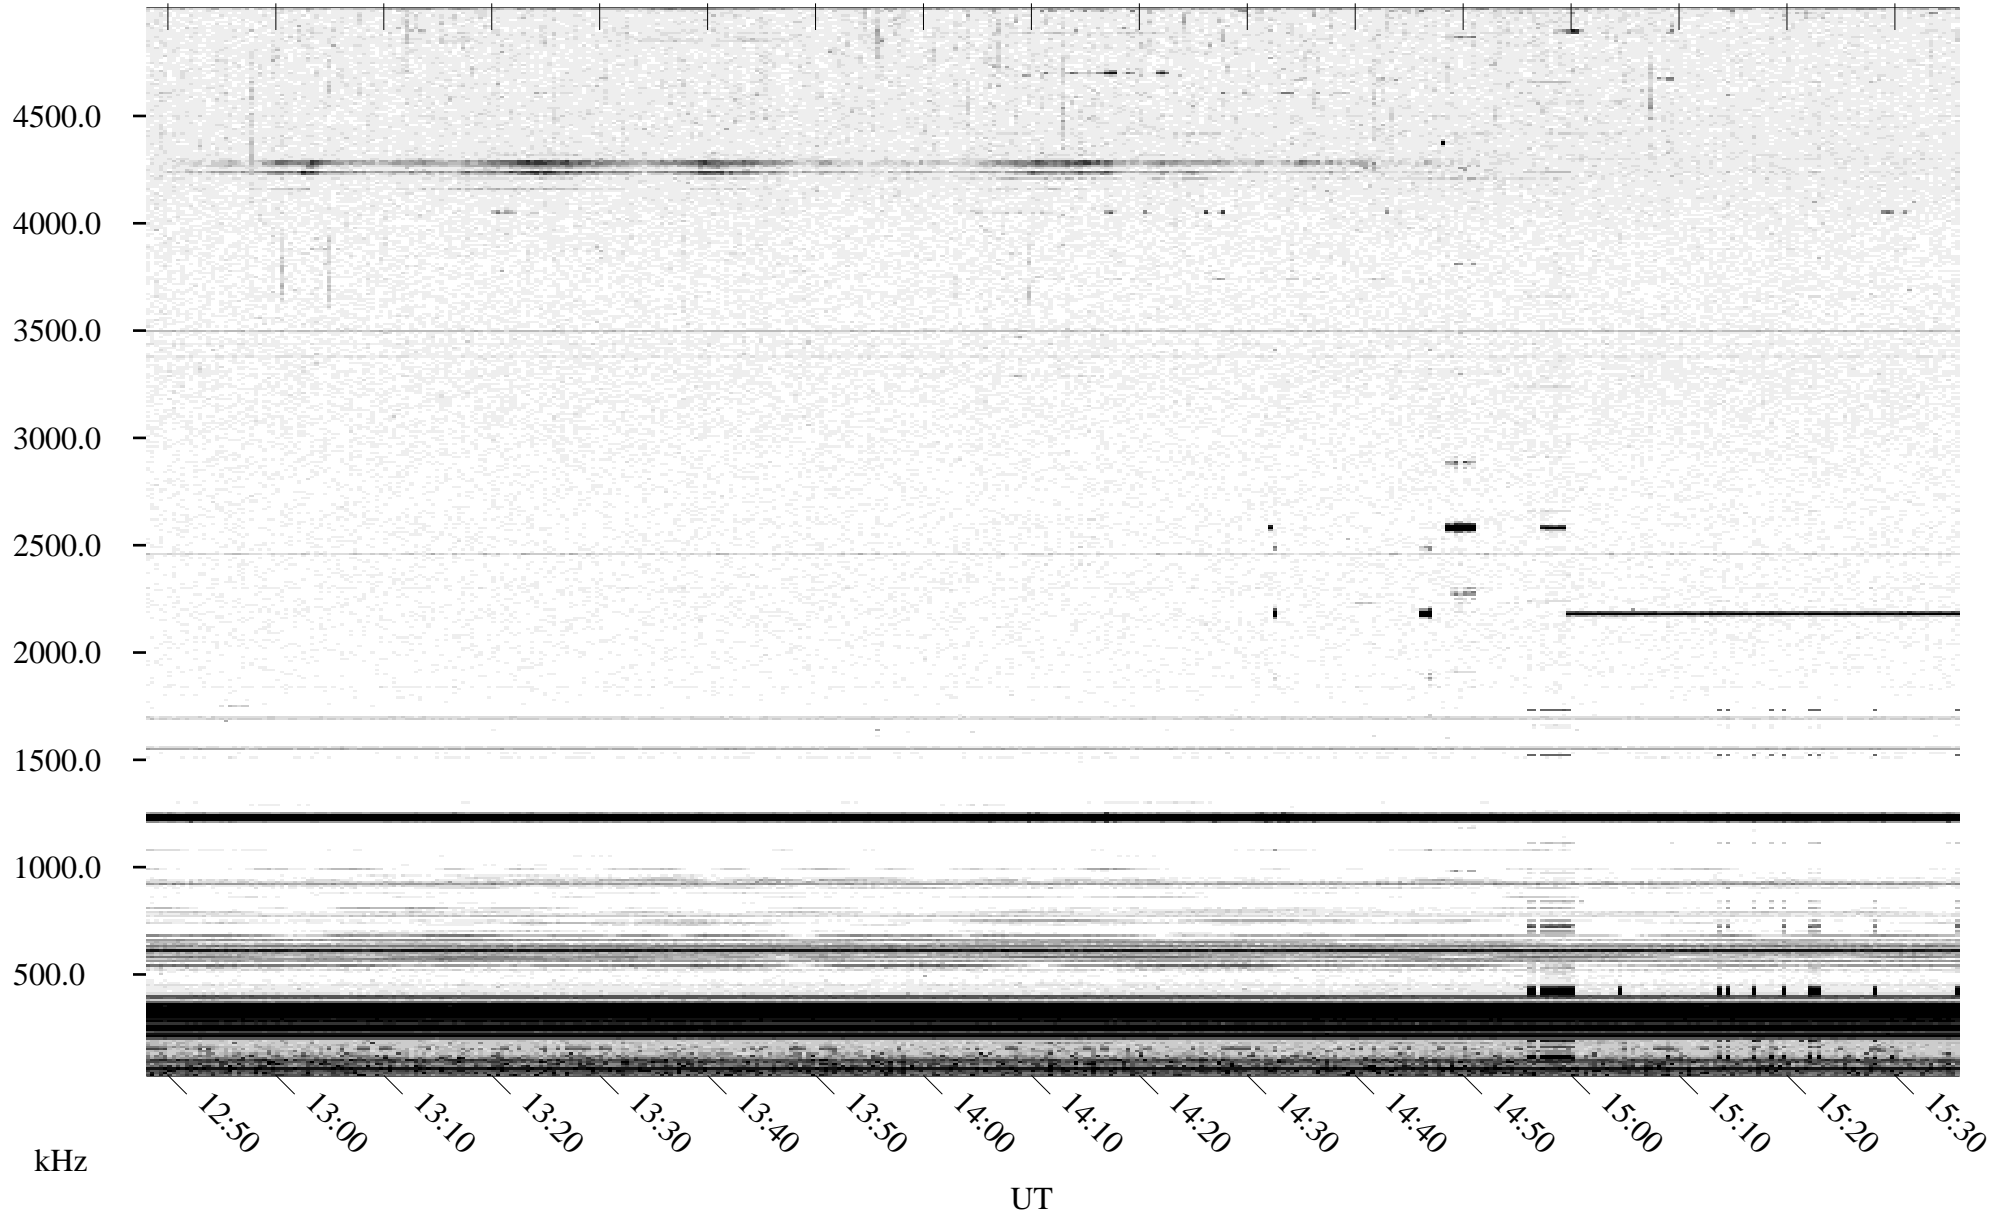

# 06/21/1996 Churchill, Manitoba

Linear Scale    Black = 161    White = 15

ch96172l.r00m max\_12

Page 5

# 06/21/1996 Churchill, Manitoba

Linear Scale    Black = 161    White = 15

ch96172l.r00m max\_12

# 06/21/1996 Churchill, Manitoba

Linear Scale    Black = 161    White = 15

ch96172l.r00m max\_12

Page 7

# 06/21/1996 Churchill, Manitoba

Linear Scale Black = 161 White = 15

ch96172l.r00m max\_12

Page 8