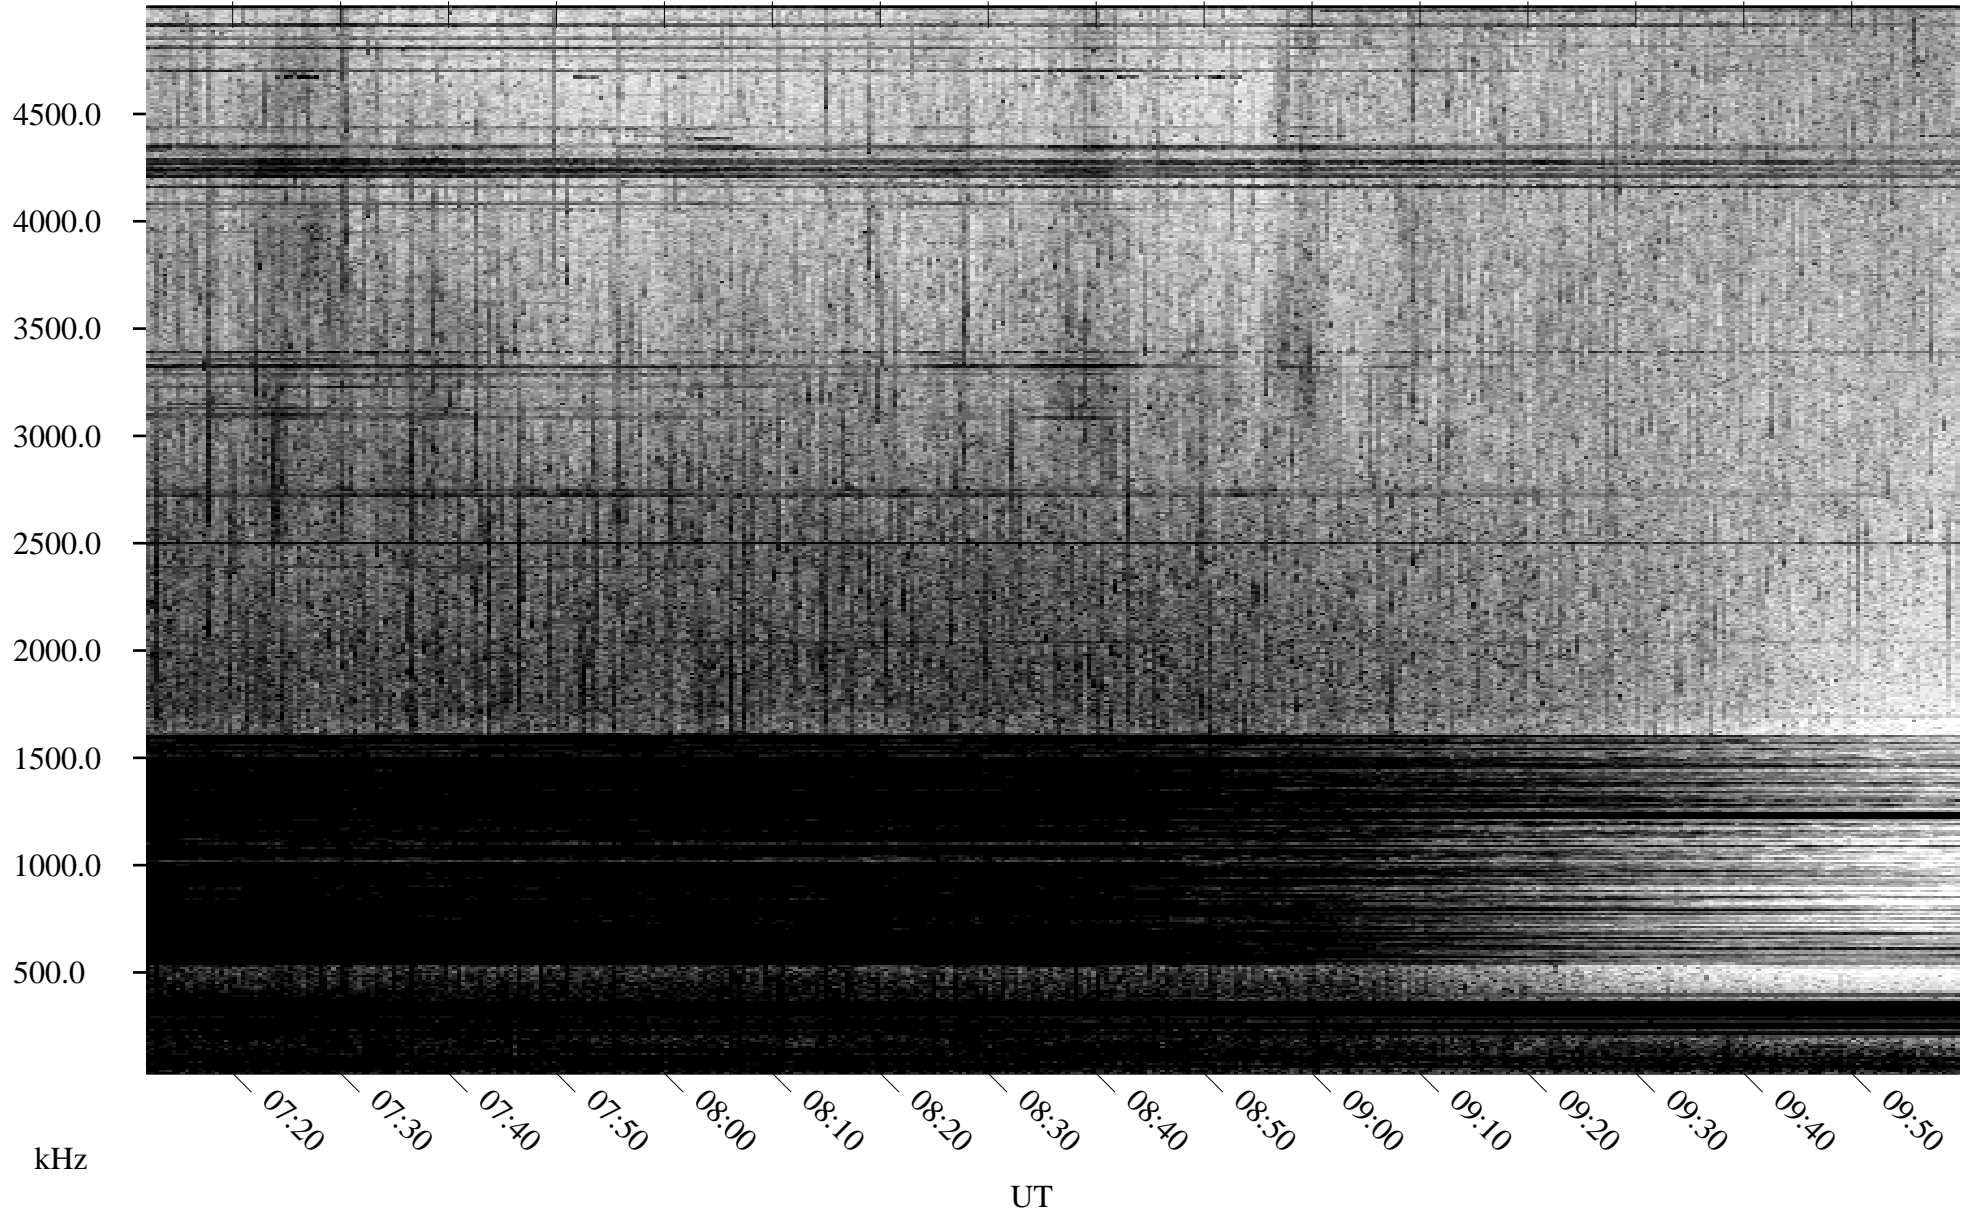

# 06/21/1996 Churchill, Manitoba

Linear Scale    Black = 161    White = 15

ch96172l.r00m max\_12

Page 4

# 06/21/1996 Churchill, Manitoba

Linear Scale    Black = 161    White = 15

ch96172l.r00m max\_12

Page 5

# 06/21/1996 Churchill, Manitoba

Linear Scale    Black = 161    White = 15

ch96172l.r00m max\_12