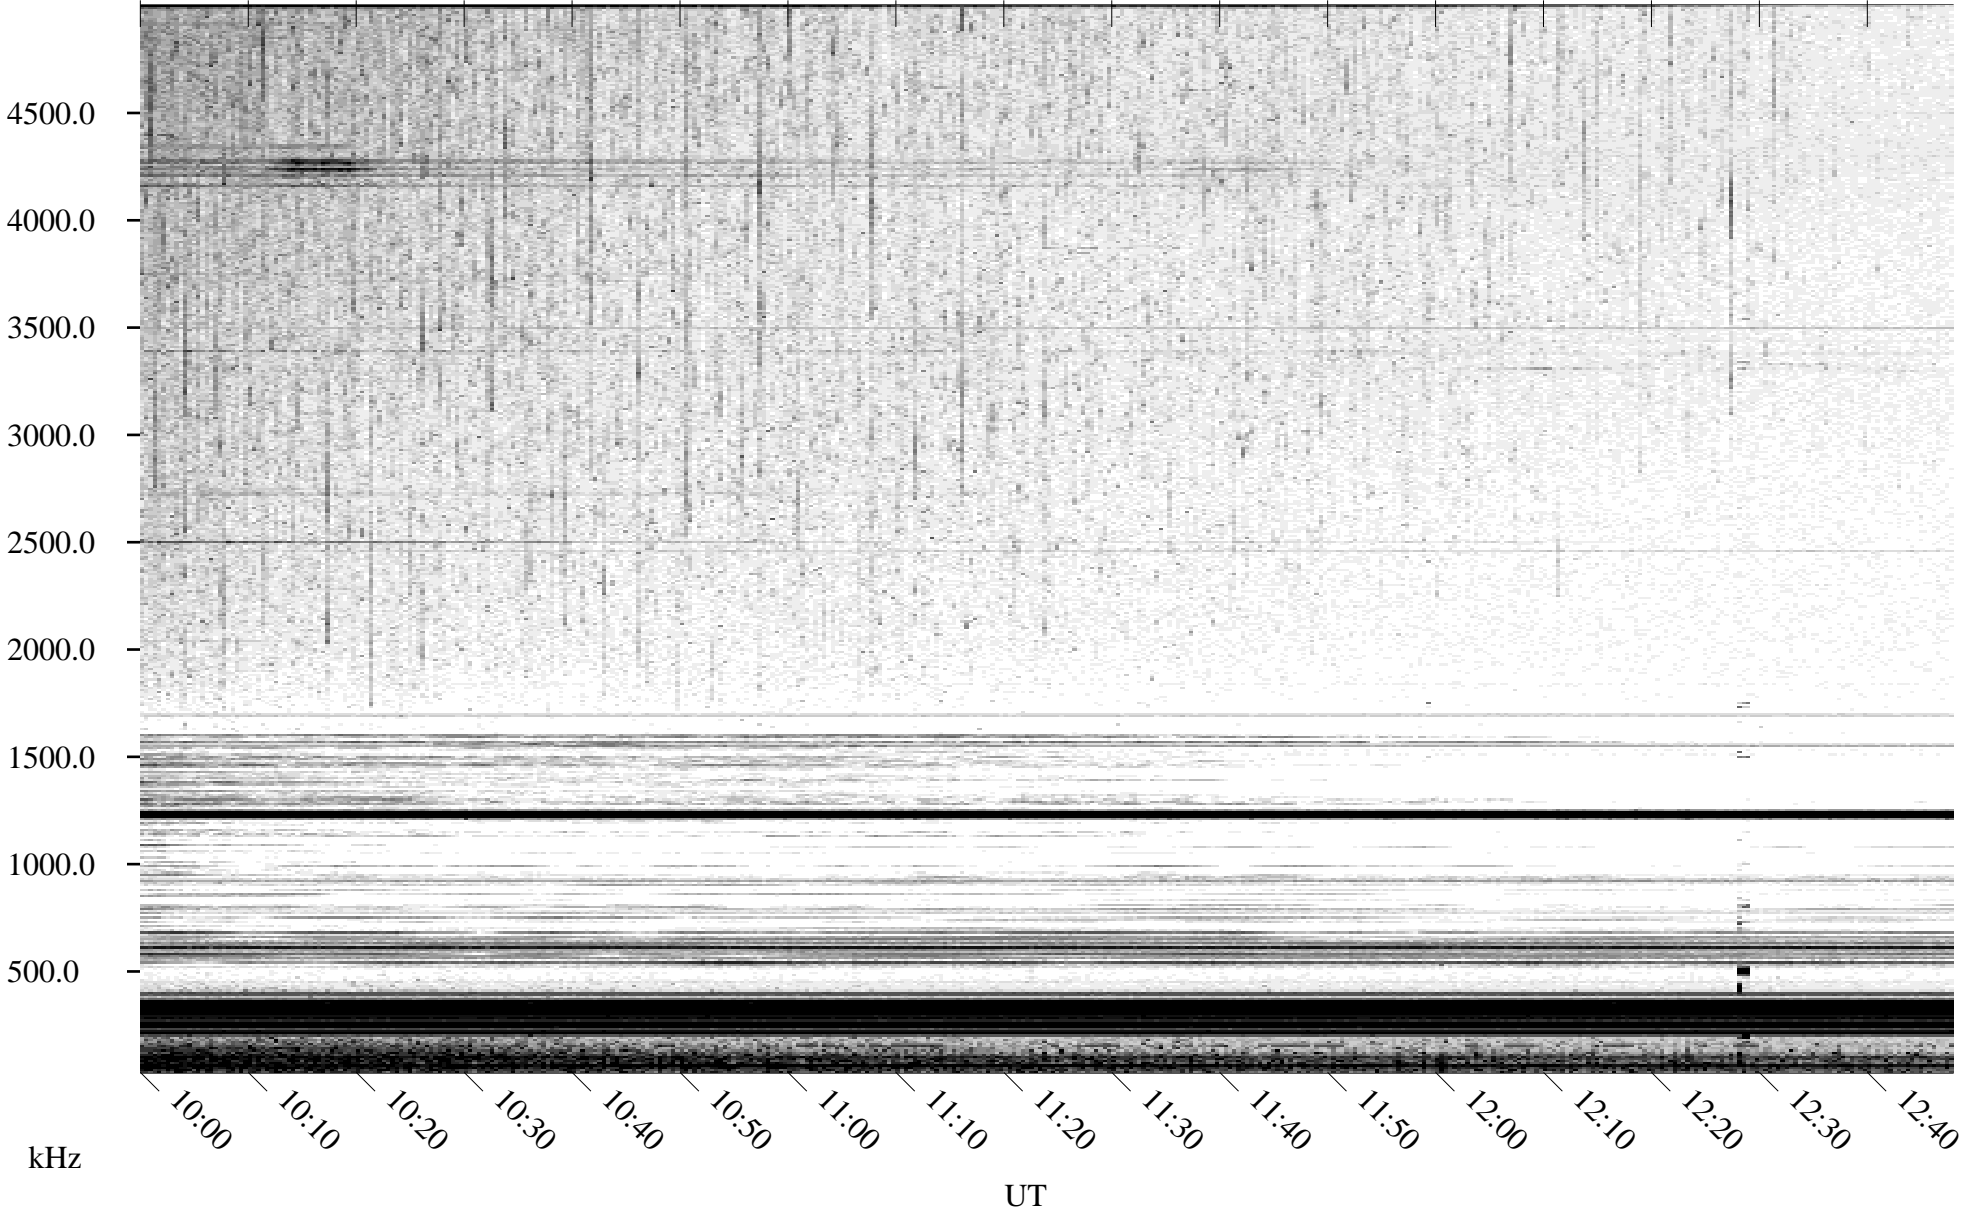

# 06/21/1996 Churchill, Manitoba

Linear Scale    Black = 161    White = 15

ch96172l.r00m max\_12

Page 5

# 06/21/1996 Churchill, Manitoba

Linear Scale    Black = 161    White = 15

ch96172l.r00m max\_12