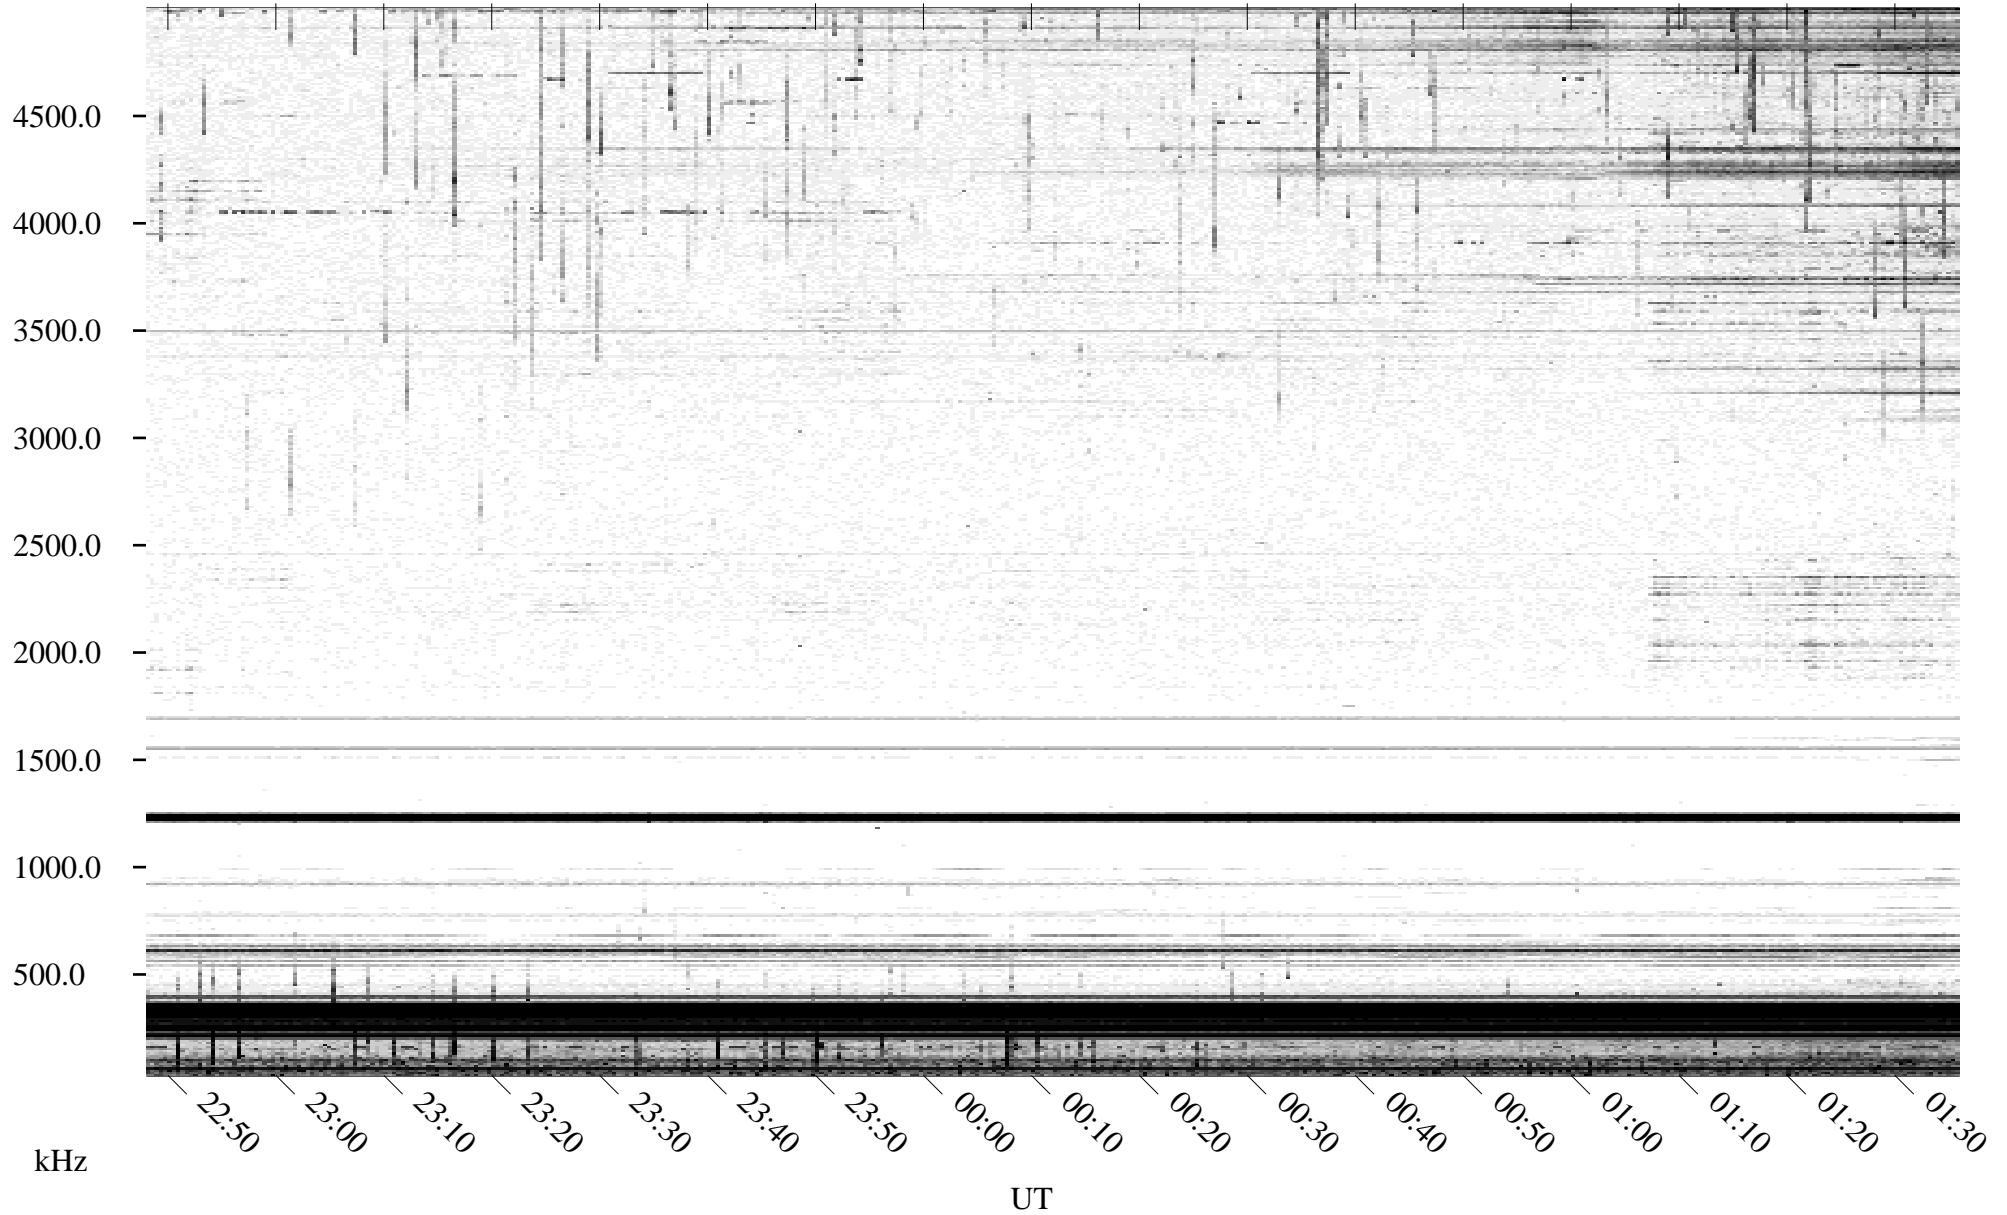

06/21/1996 Churchill, Manitoba

Linear Scale Black = 161 White = 15

ch96173l.r00m max_12

Page 1

06/21/1996 Churchill, Manitoba

Linear Scale Black = 161 White = 15

ch96173l.r00m max_12

Page 2

06/22/1996 Churchill, Manitoba

Linear Scale Black = 161 White = 15

ch96173l.r00m max_12

Page 3

06/22/1996 Churchill, Manitoba

Linear Scale Black = 161 White = 15

ch96173l.r00m max_12

Page 4

06/22/1996 Churchill, Manitoba

Linear Scale Black = 161 White = 15

ch96173l.r00m max_12

06/22/1996 Churchill, Manitoba

Linear Scale Black = 161 White = 15

ch96173l.r00m max_12

Page 6

06/22/1996 Churchill, Manitoba

Linear Scale Black = 161 White = 15

ch96173l.r00m max_12

Page 7

06/22/1996 Churchill, Manitoba

Linear Scale Black = 161 White = 15

ch96173l.r00m max_12

Page 8