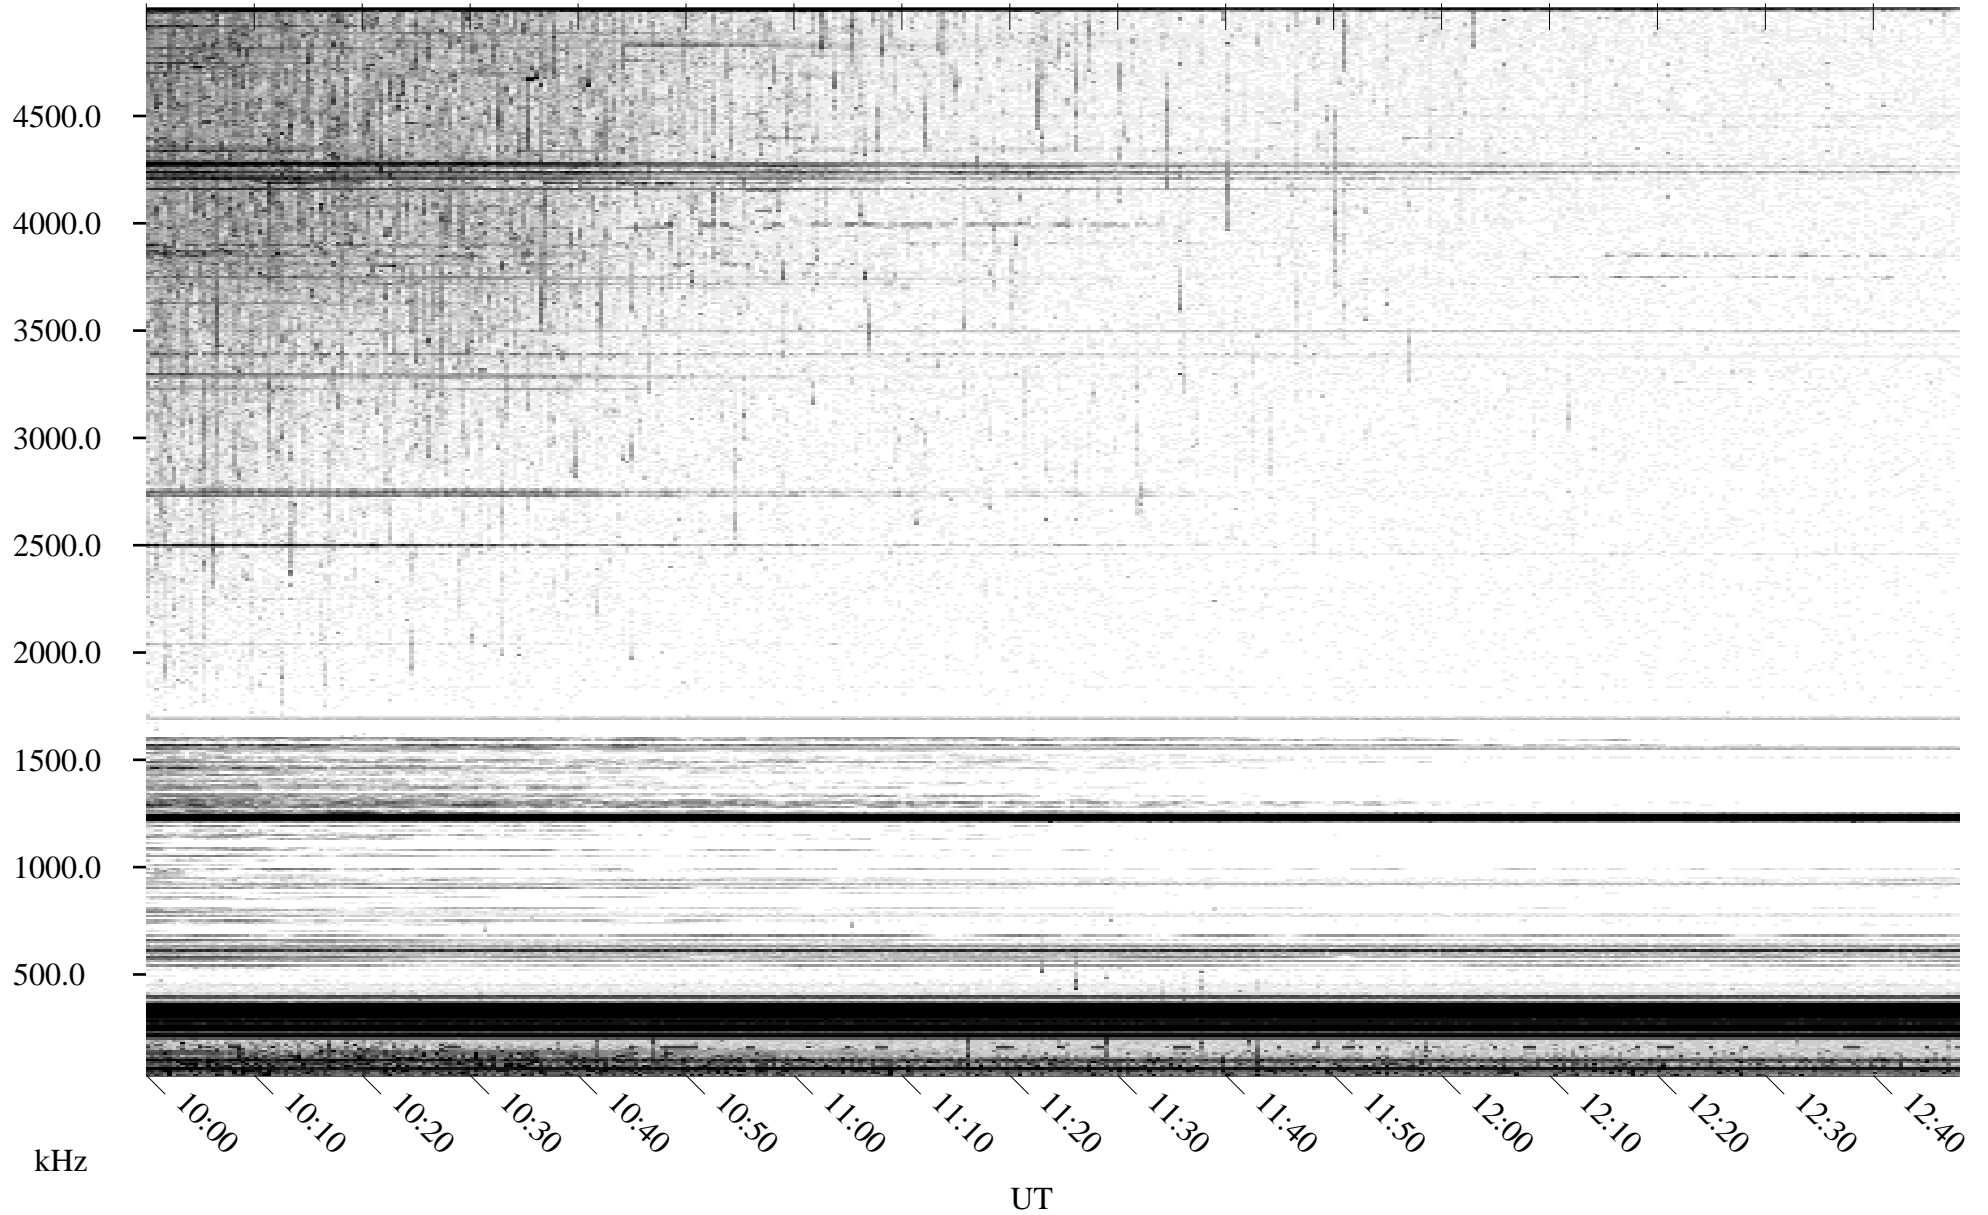

06/21/1996 Churchill, Manitoba

Linear Scale Black = 161 White = 15

ch96173l.r00m max_12

Page 1

06/21/1996 Churchill, Manitoba

Linear Scale Black = 161 White = 15

ch96173l.r00m max_12

Page 2

06/22/1996 Churchill, Manitoba

Linear Scale Black = 161 White = 15

ch96173l.r00m max_12

Page 3

06/22/1996 Churchill, Manitoba

Linear Scale Black = 161 White = 15

ch96173l.r00m max_12

Page 4

06/22/1996 Churchill, Manitoba

Linear Scale Black = 161 White = 15

ch96173l.r00m max_12

06/22/1996 Churchill, Manitoba

Linear Scale Black = 161 White = 15

ch96173l.r00m max_12

Page 6

06/22/1996 Churchill, Manitoba

Linear Scale Black = 161 White = 15

ch96173l.r00m max_12

Page 7

06/22/1996 Churchill, Manitoba

Linear Scale Black = 161 White = 15

ch96173l.r00m max_12

Page 8