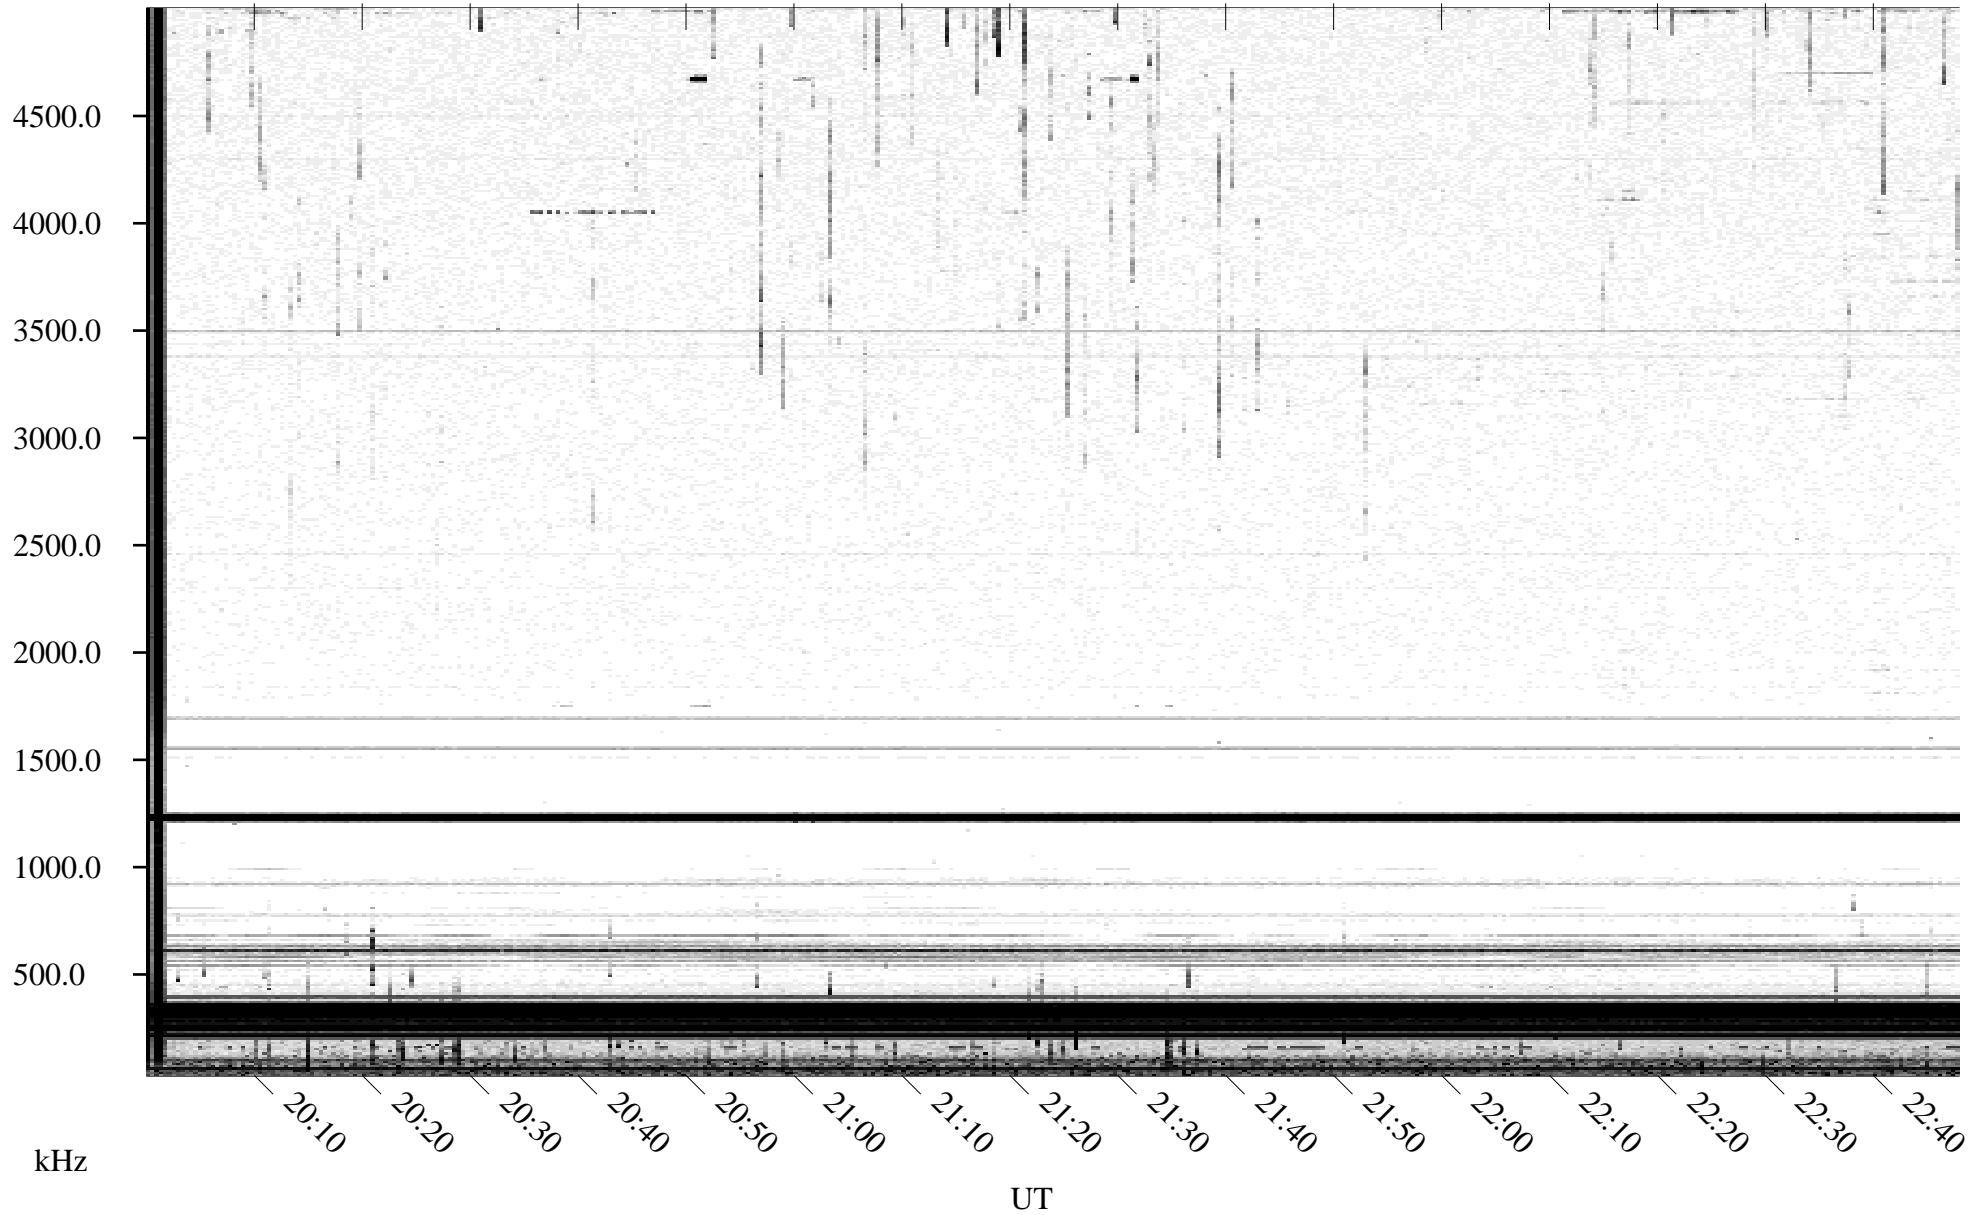

06/21/1996 Churchill, Manitoba

Linear Scale Black = 161 White = 15

ch96173l.r00m max_12

Page 1

06/21/1996 Churchill, Manitoba

Linear Scale Black = 161 White = 15

ch96173l.r00m max_12

Page 2

06/22/1996 Churchill, Manitoba

Linear Scale Black = 161 White = 15

ch96173l.r00m max_12

Page 3

06/22/1996 Churchill, Manitoba

Linear Scale Black = 161 White = 15

ch96173l.r00m max_12

Page 4

06/22/1996 Churchill, Manitoba

Linear Scale Black = 161 White = 15

ch96173l.r00m max_12

06/22/1996 Churchill, Manitoba

Linear Scale Black = 161 White = 15

ch96173l.r00m max_12

Page 6

06/22/1996 Churchill, Manitoba

Linear Scale Black = 161 White = 15

ch96173l.r00m max_12

Page 7

06/22/1996 Churchill, Manitoba

Linear Scale Black = 161 White = 15

ch96173l.r00m max_12

Page 8