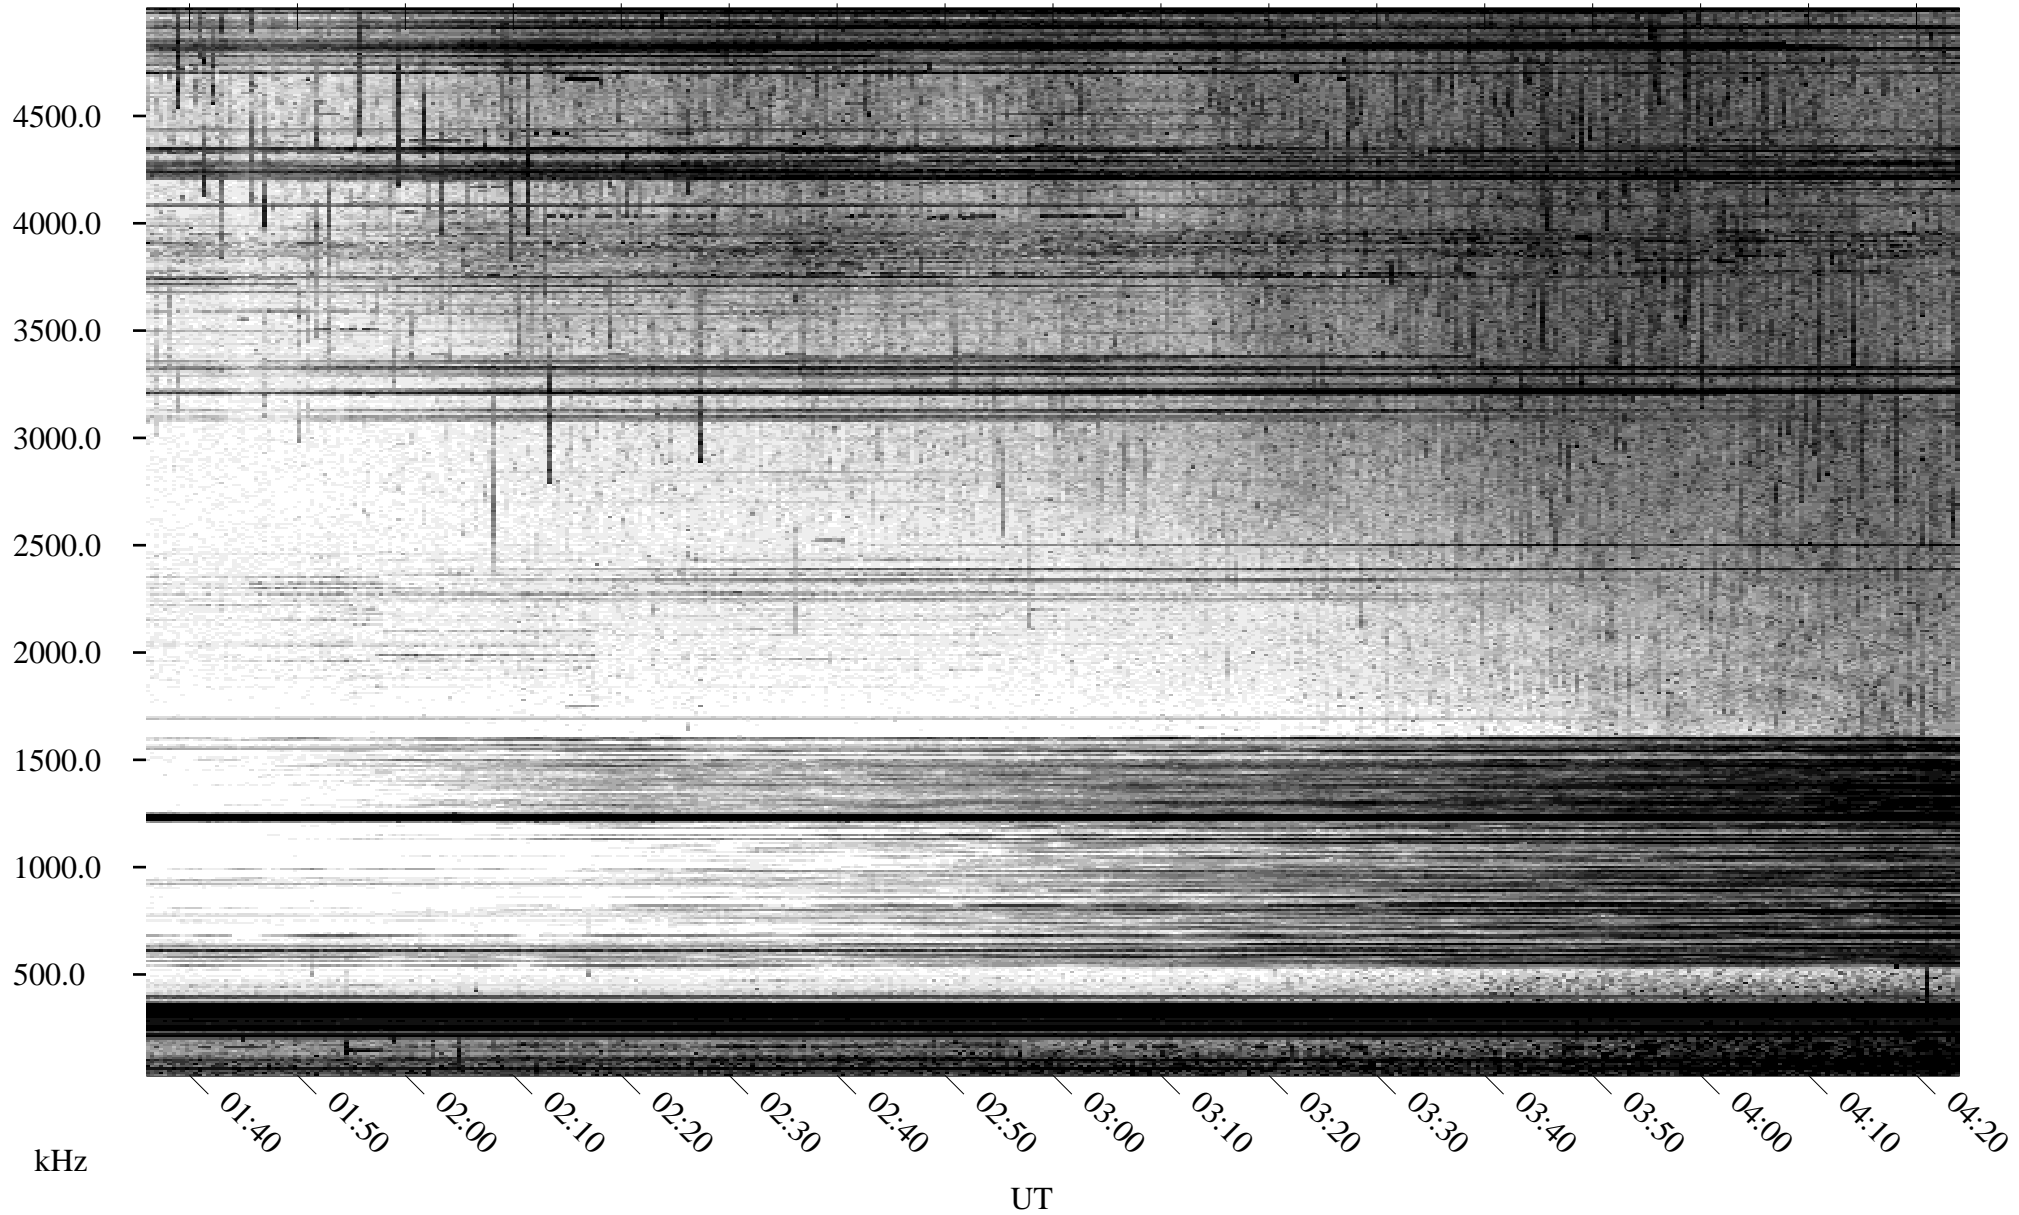

06/21/1996 Churchill, Manitoba

Linear Scale Black = 161 White = 15

ch96173l.r00m max_12

Page 1

06/21/1996 Churchill, Manitoba

Linear Scale Black = 161 White = 15

ch96173l.r00m max_12

Page 2

06/22/1996 Churchill, Manitoba

Linear Scale Black = 161 White = 15

ch96173l.r00m max_12

Page 3

06/22/1996 Churchill, Manitoba

Linear Scale Black = 161 White = 15

ch96173l.r00m max_12

Page 4

06/22/1996 Churchill, Manitoba

Linear Scale Black = 161 White = 15

ch96173l.r00m max_12

06/22/1996 Churchill, Manitoba

Linear Scale Black = 161 White = 15

ch96173l.r00m max_12

Page 6

06/22/1996 Churchill, Manitoba

Linear Scale Black = 161 White = 15

ch96173l.r00m max_12

Page 7

06/22/1996 Churchill, Manitoba

Linear Scale Black = 161 White = 15

ch96173l.r00m max_12

Page 8