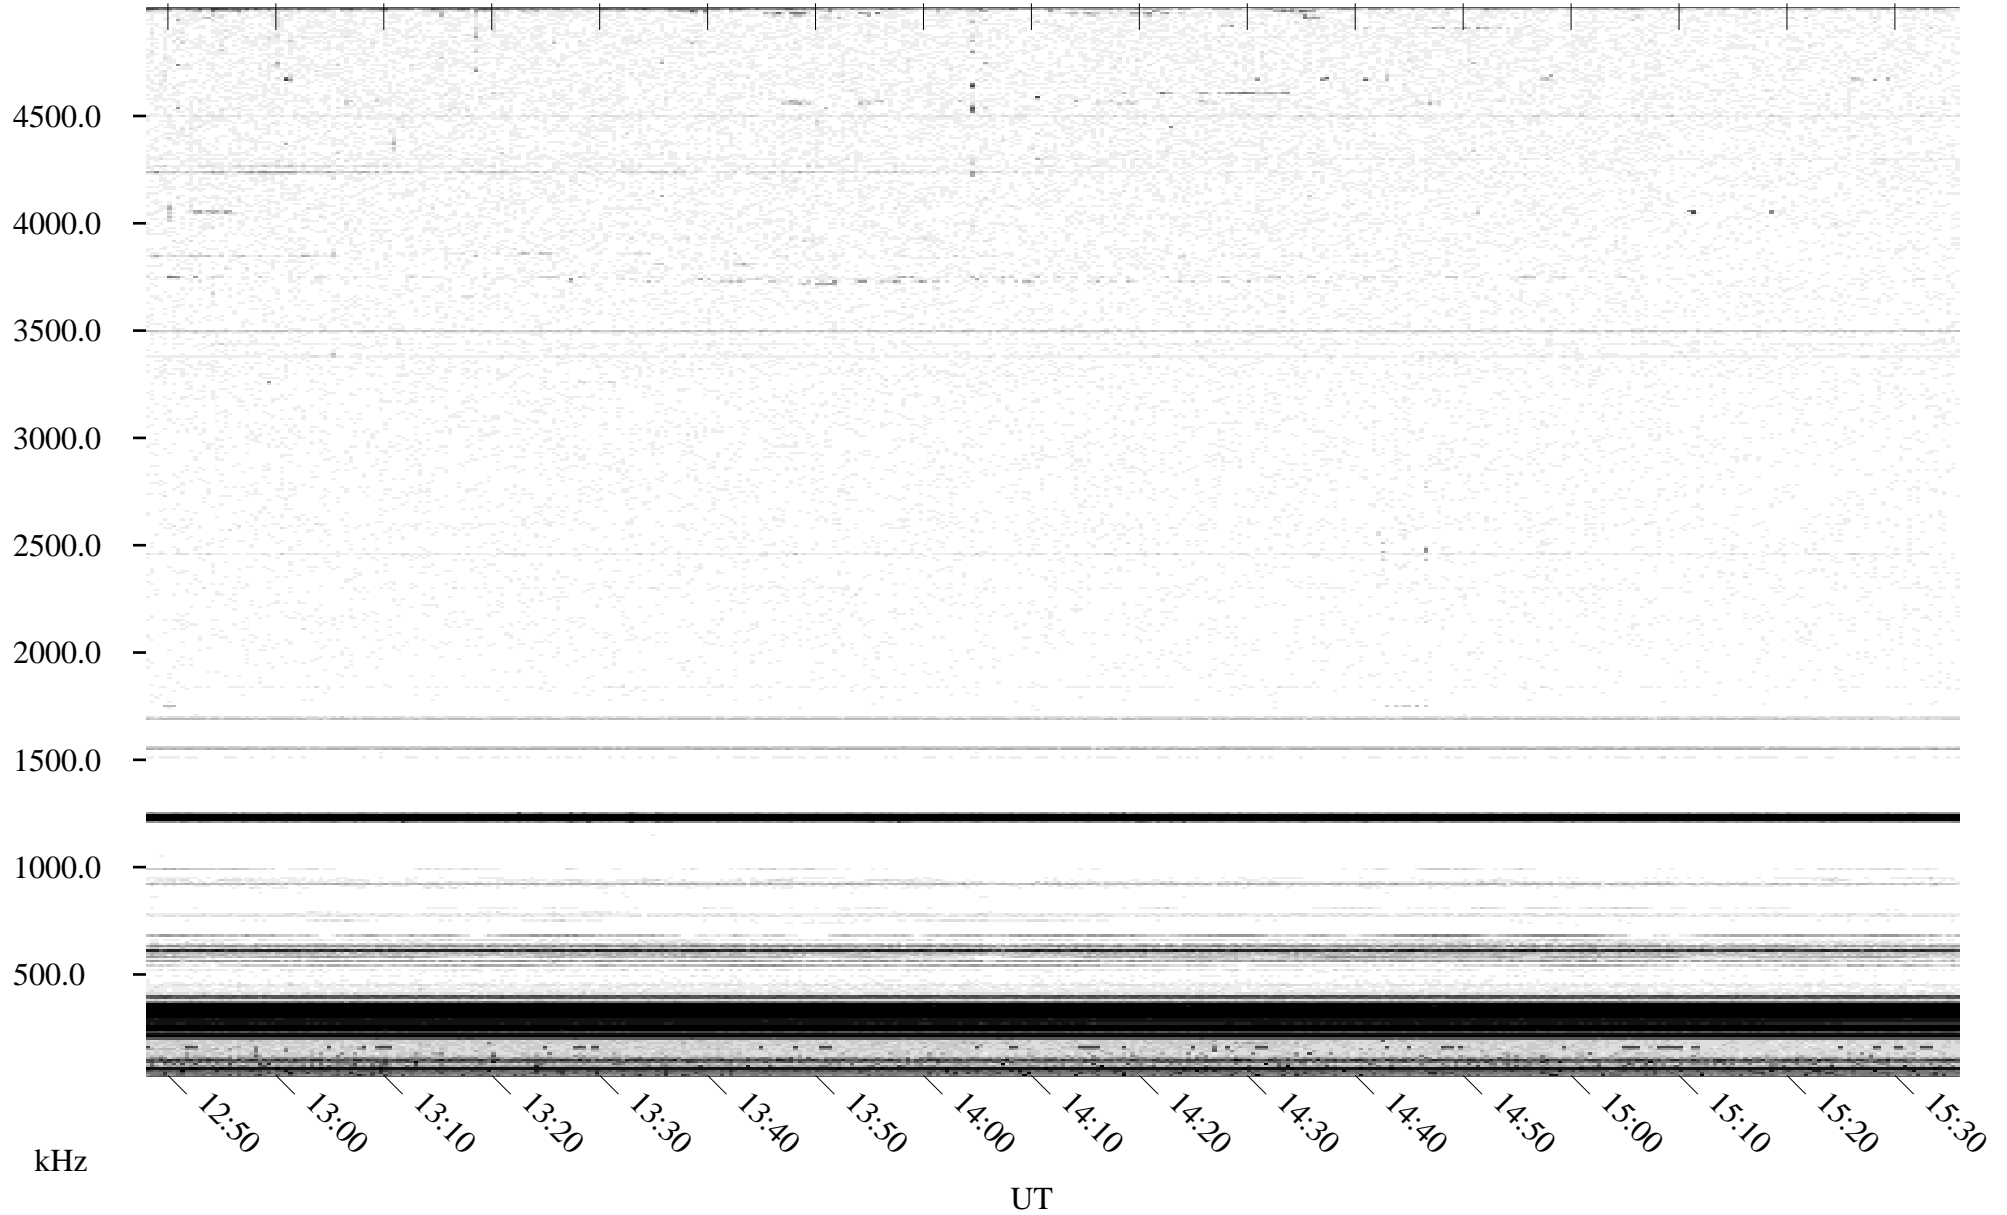

06/21/1996 Churchill, Manitoba

Linear Scale Black = 161 White = 15

ch96173l.r00m max_12

Page 1

06/21/1996 Churchill, Manitoba

Linear Scale Black = 161 White = 15

ch96173l.r00m max_12

Page 2

06/22/1996 Churchill, Manitoba

Linear Scale Black = 161 White = 15

ch96173l.r00m max_12

Page 3

06/22/1996 Churchill, Manitoba

Linear Scale Black = 161 White = 15

ch96173l.r00m max_12

Page 4

06/22/1996 Churchill, Manitoba

Linear Scale Black = 161 White = 15

ch96173l.r00m max_12

06/22/1996 Churchill, Manitoba

Linear Scale Black = 161 White = 15

ch96173l.r00m max_12

Page 6

06/22/1996 Churchill, Manitoba

Linear Scale Black = 161 White = 15

ch96173l.r00m max_12

Page 7

06/22/1996 Churchill, Manitoba

Linear Scale Black = 161 White = 15

ch96173l.r00m max_12

Page 8