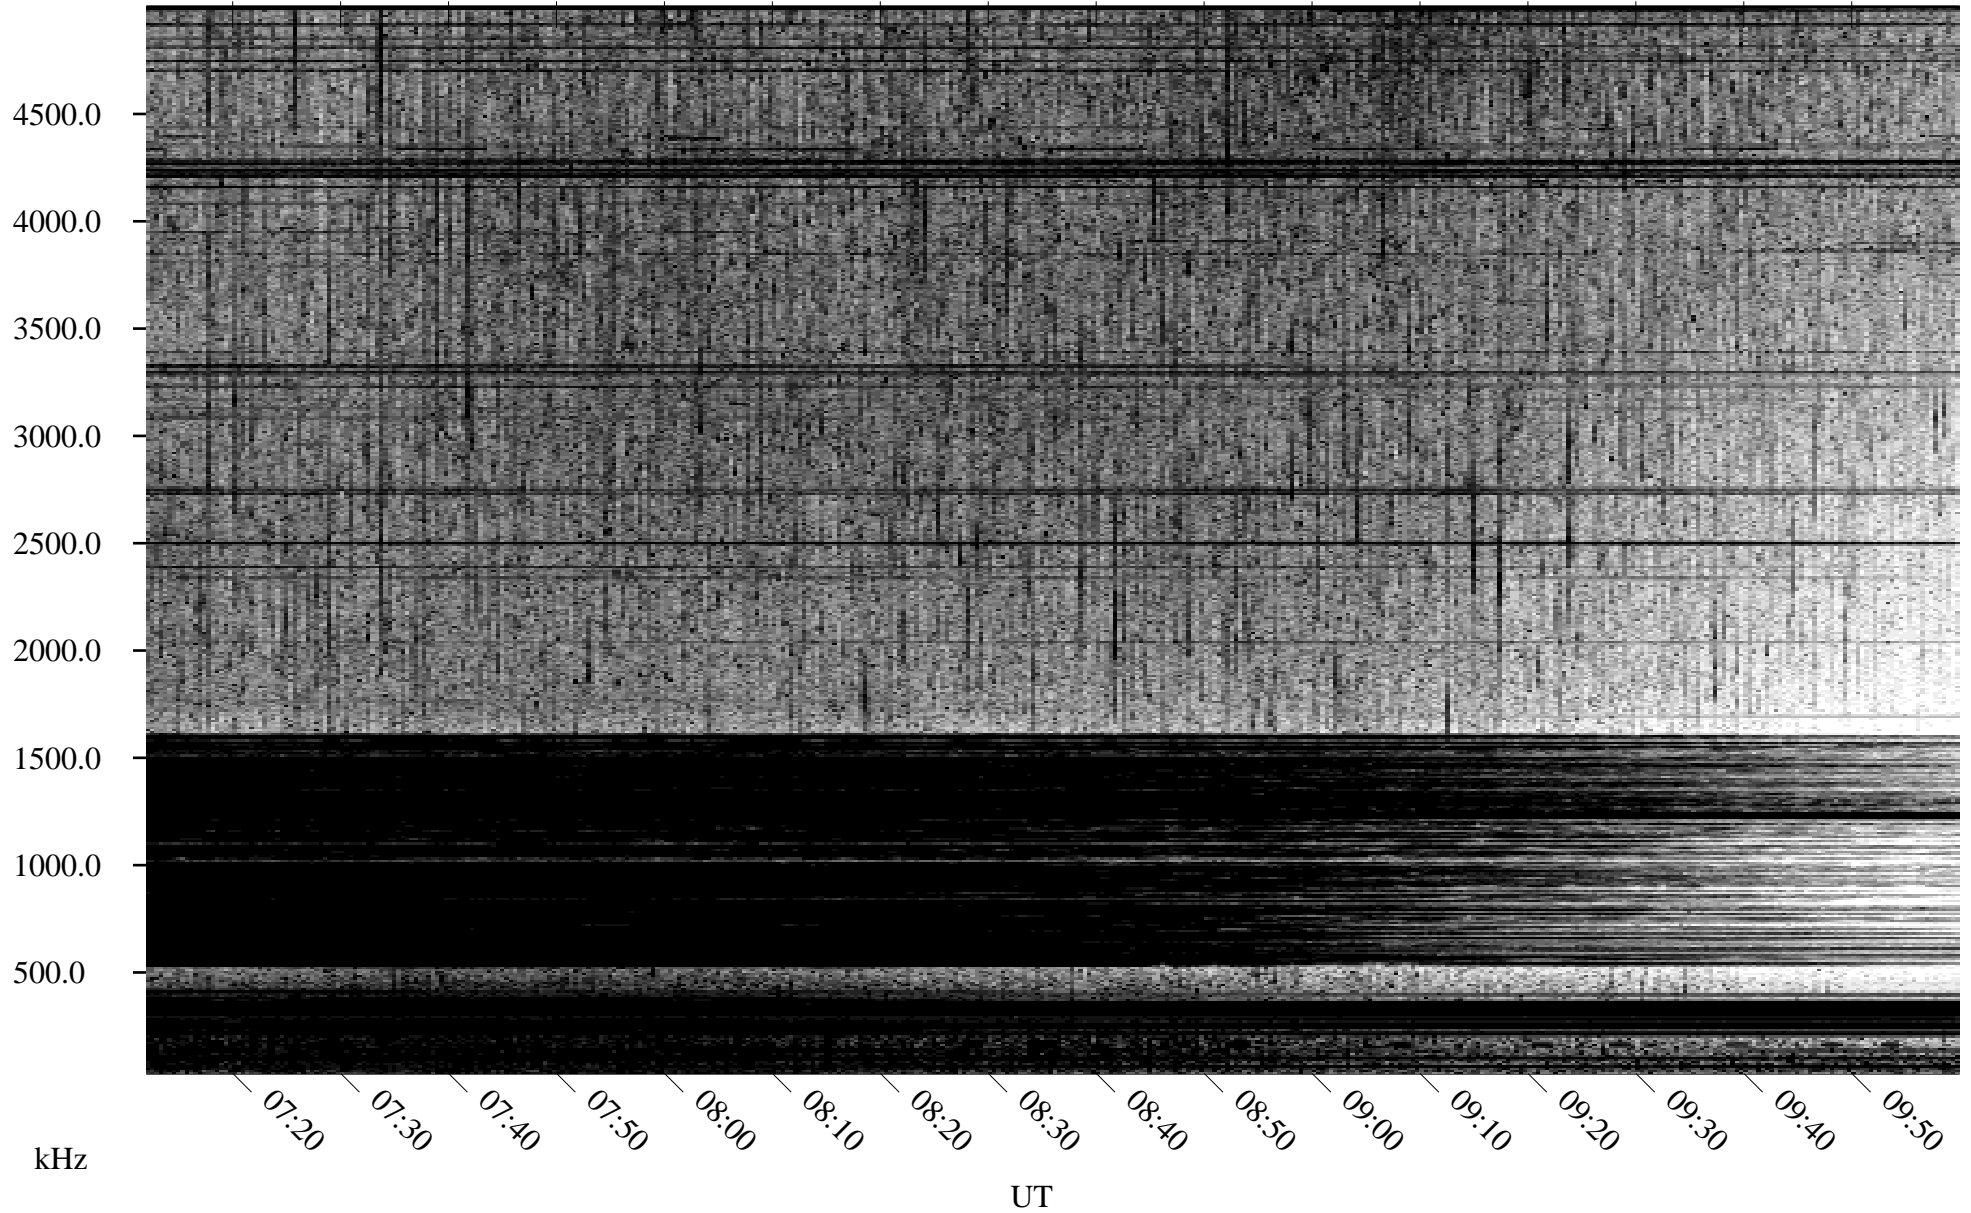

06/21/1996 Churchill, Manitoba

Linear Scale Black = 161 White = 15

ch96173l.r00m max_12

Page 1

06/21/1996 Churchill, Manitoba

Linear Scale Black = 161 White = 15

ch96173l.r00m max_12

Page 2

06/22/1996 Churchill, Manitoba

Linear Scale Black = 161 White = 15

ch96173l.r00m max_12

Page 3

06/22/1996 Churchill, Manitoba

Linear Scale Black = 161 White = 15

ch96173l.r00m max_12

Page 4

06/22/1996 Churchill, Manitoba

Linear Scale Black = 161 White = 15

ch96173l.r00m max_12

06/22/1996 Churchill, Manitoba

Linear Scale Black = 161 White = 15

ch96173l.r00m max_12

Page 6

06/22/1996 Churchill, Manitoba

Linear Scale Black = 161 White = 15

ch96173l.r00m max_12

Page 7

06/22/1996 Churchill, Manitoba

Linear Scale Black = 161 White = 15

ch96173l.r00m max_12

Page 8