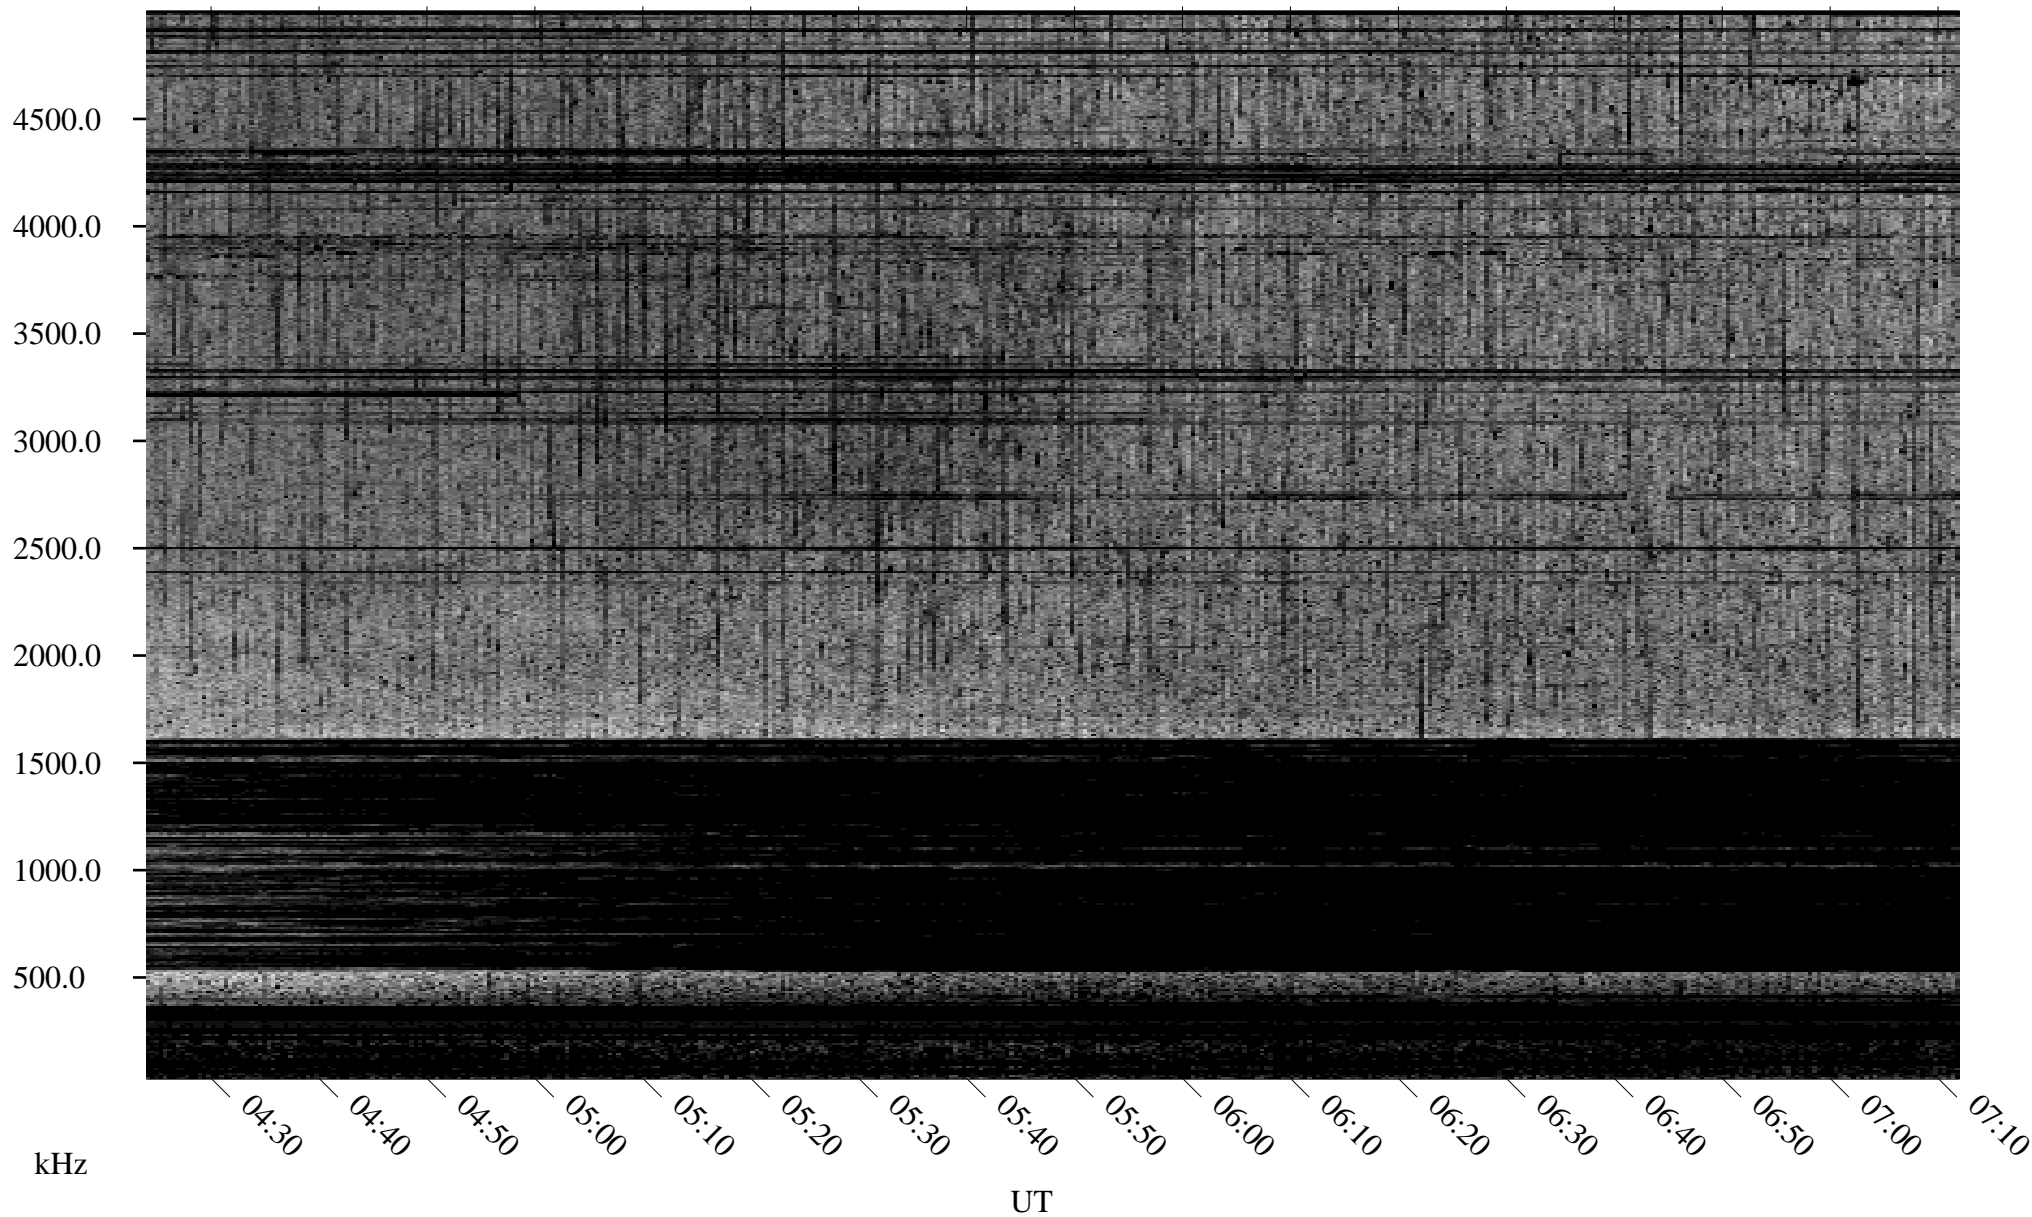

06/21/1996 Churchill, Manitoba

Linear Scale Black = 161 White = 15

ch96173l.r00m max_12

Page 1

06/21/1996 Churchill, Manitoba

Linear Scale Black = 161 White = 15

ch96173l.r00m max_12

Page 2

06/22/1996 Churchill, Manitoba

Linear Scale Black = 161 White = 15

ch96173l.r00m max_12

Page 3

06/22/1996 Churchill, Manitoba

Linear Scale Black = 161 White = 15

ch96173l.r00m max_12

Page 4

06/22/1996 Churchill, Manitoba

Linear Scale Black = 161 White = 15

ch96173l.r00m max_12

06/22/1996 Churchill, Manitoba

Linear Scale Black = 161 White = 15

ch96173l.r00m max_12

Page 6

06/22/1996 Churchill, Manitoba

Linear Scale Black = 161 White = 15

ch96173l.r00m max_12

Page 7

06/22/1996 Churchill, Manitoba

Linear Scale Black = 161 White = 15

ch96173l.r00m max_12

Page 8