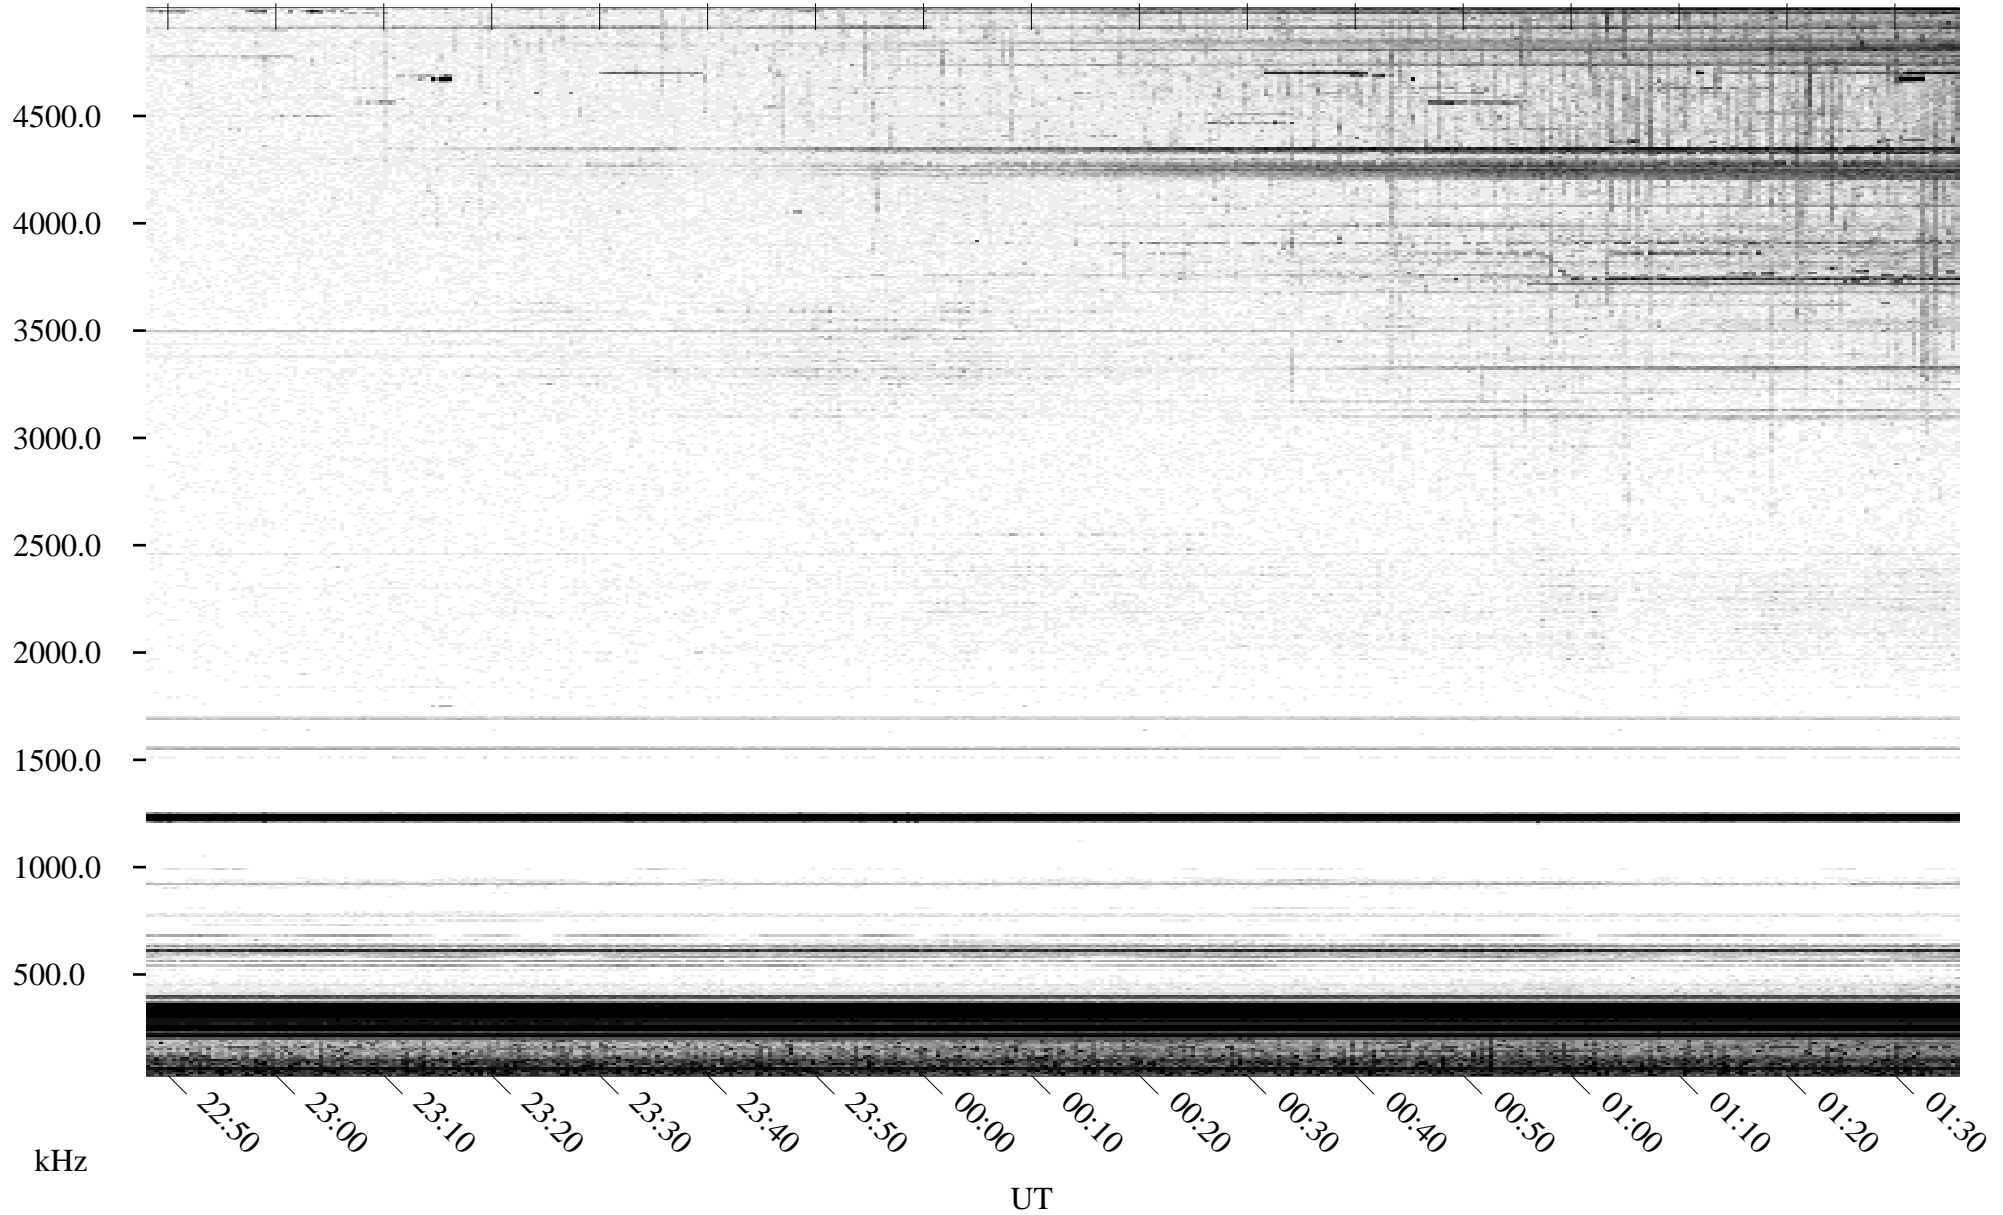

# 06/22/1996 Churchill, Manitoba

Linear Scale    Black = 161    White = 15

ch96174l.r00m max\_12

Page 1

# 06/22/1996 Churchill, Manitoba

Linear Scale    Black = 161    White = 15

ch96174l.r00m max\_12

Page 2

# 06/23/1996 Churchill, Manitoba

Linear Scale    Black = 161    White = 15

ch96174l.r00m max\_12

Page 3

# 06/23/1996 Churchill, Manitoba

Linear Scale    Black = 161    White = 15

ch96174l.r00m max\_12

Page 4