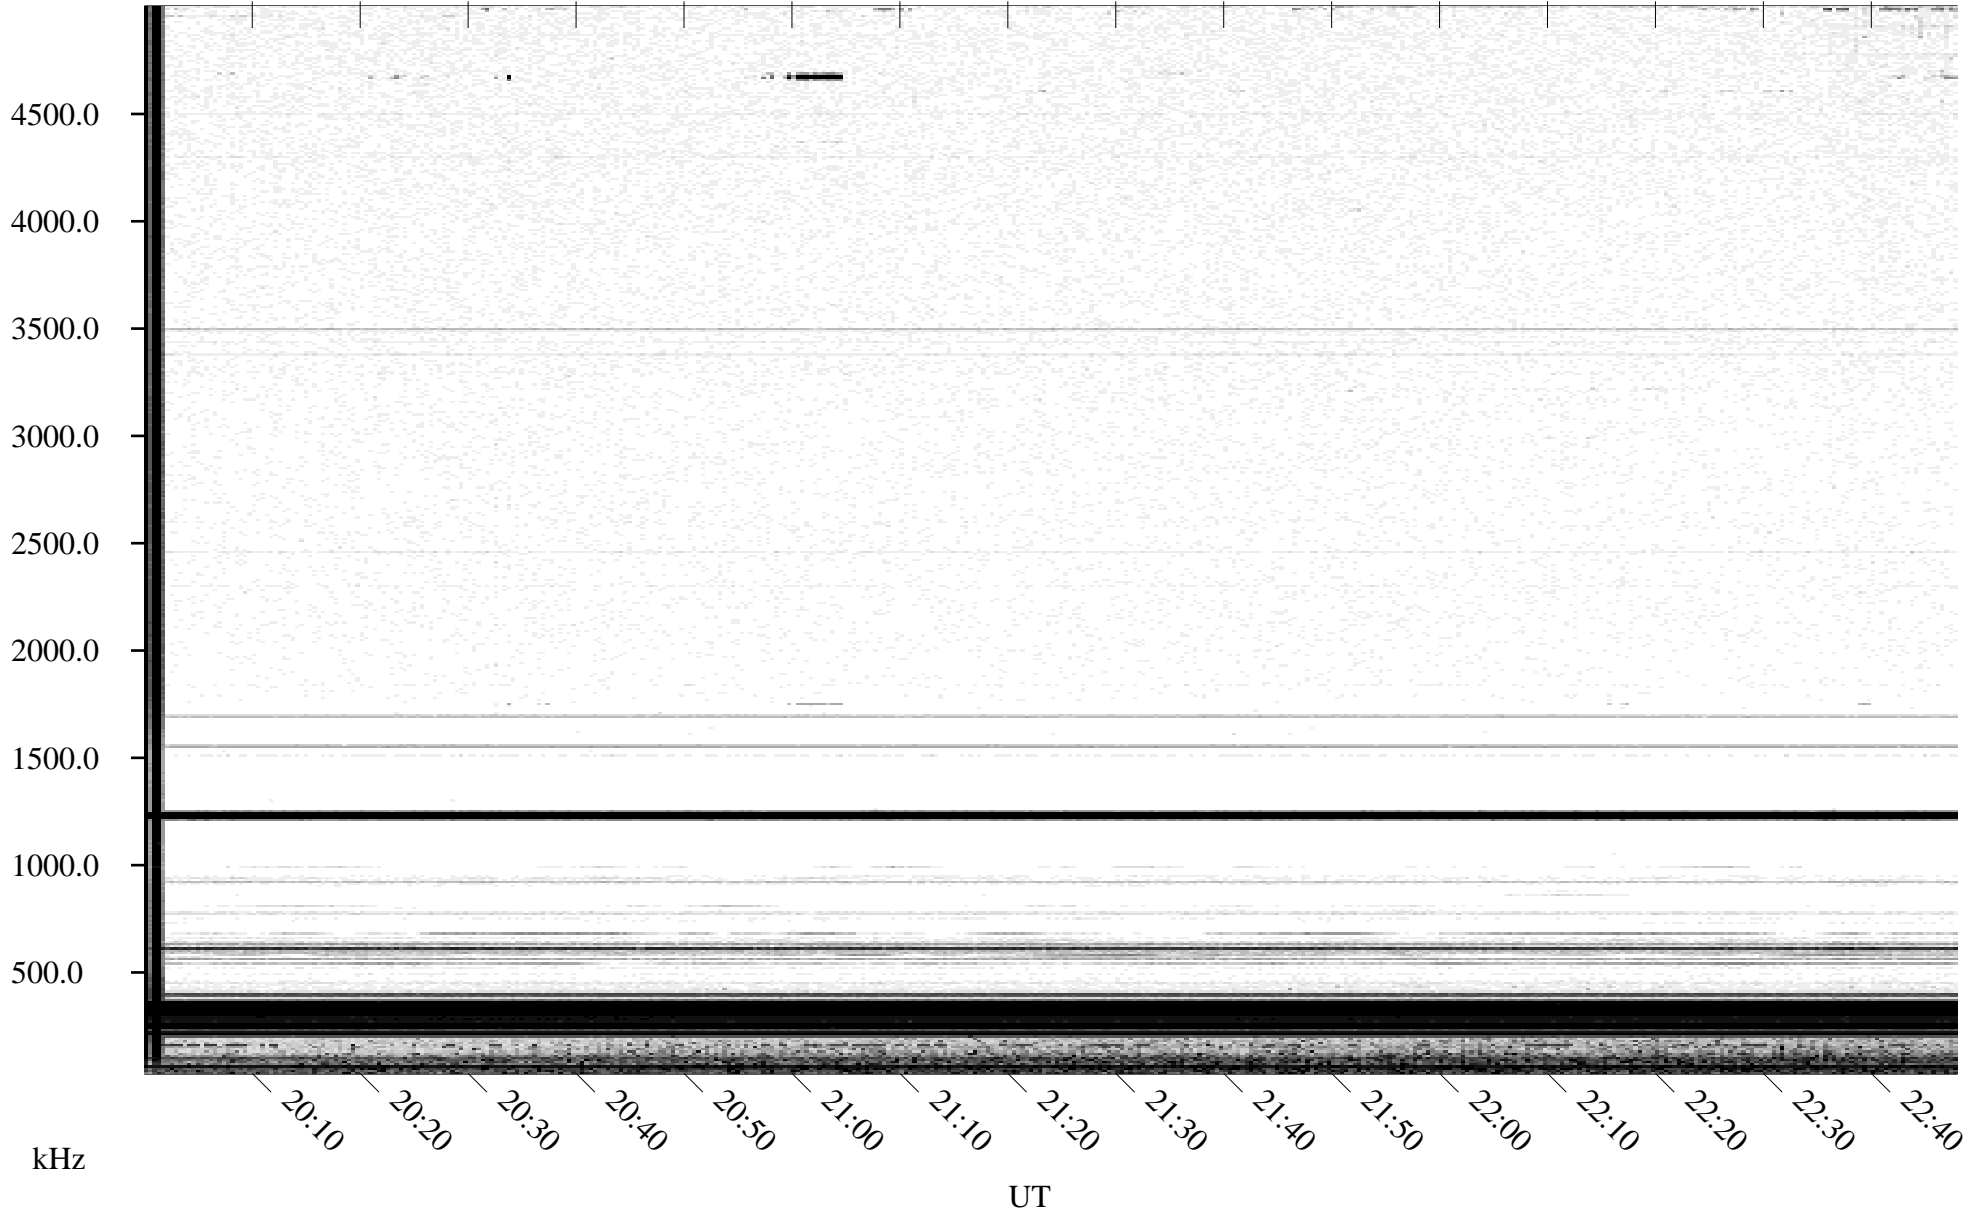

# 06/22/1996 Churchill, Manitoba

Linear Scale    Black = 161    White = 15

ch96174l.r00m max\_12

Page 1

# 06/22/1996 Churchill, Manitoba

Linear Scale    Black = 161    White = 15

ch96174l.r00m max\_12

Page 2

# 06/23/1996 Churchill, Manitoba

Linear Scale    Black = 161    White = 15

ch96174l.r00m max\_12

Page 3

# 06/23/1996 Churchill, Manitoba

Linear Scale    Black = 161    White = 15

ch96174l.r00m max\_12

Page 4