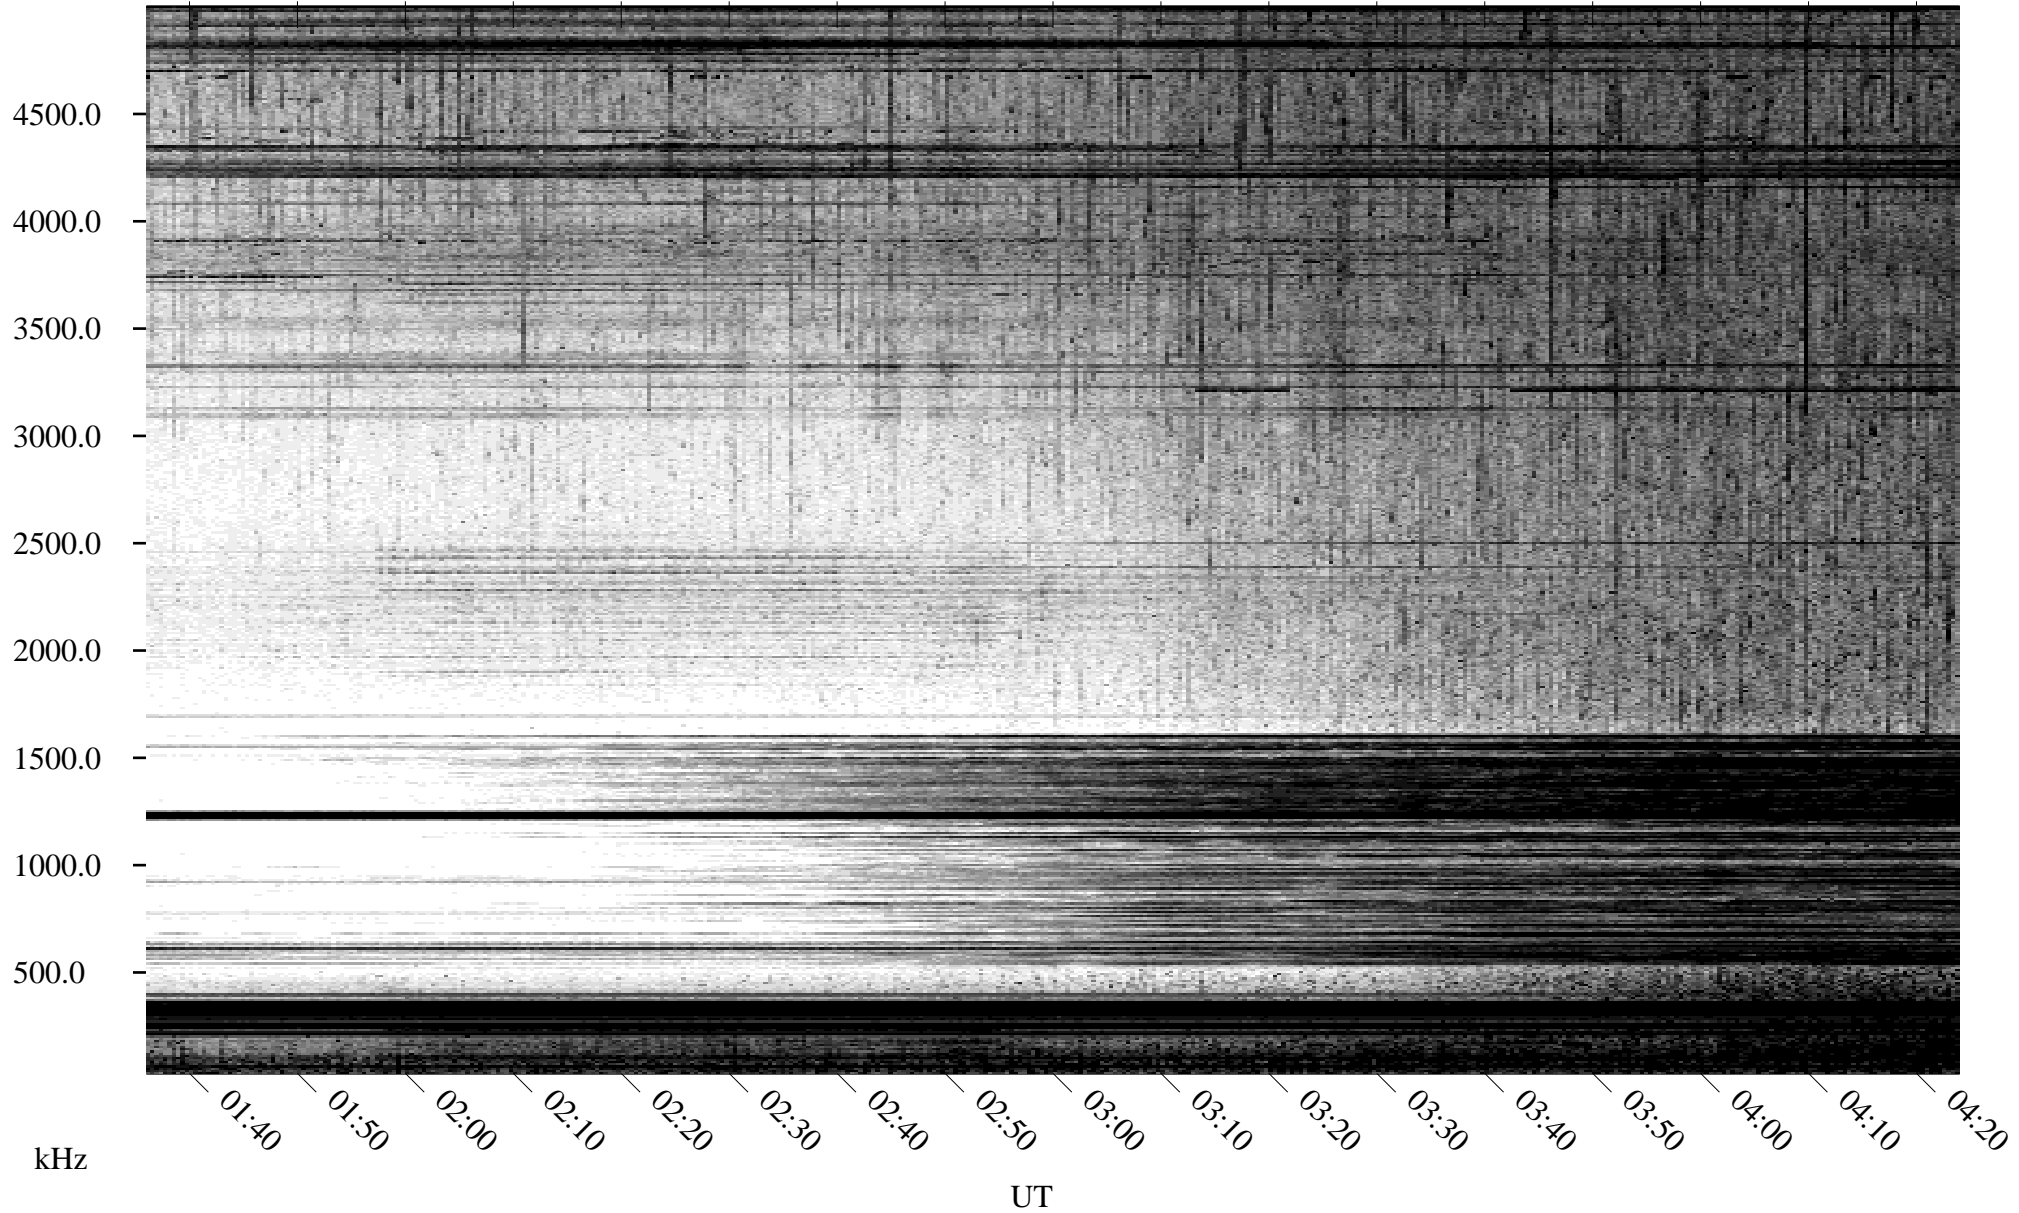

# 06/22/1996 Churchill, Manitoba

Linear Scale    Black = 161    White = 15

ch96174l.r00m max\_12

Page 1

# 06/22/1996 Churchill, Manitoba

Linear Scale    Black = 161    White = 15

ch96174l.r00m max\_12

Page 2

# 06/23/1996 Churchill, Manitoba

Linear Scale    Black = 161    White = 15

ch96174l.r00m max\_12

Page 3

# 06/23/1996 Churchill, Manitoba

Linear Scale    Black = 161    White = 15

ch96174l.r00m max\_12

Page 4