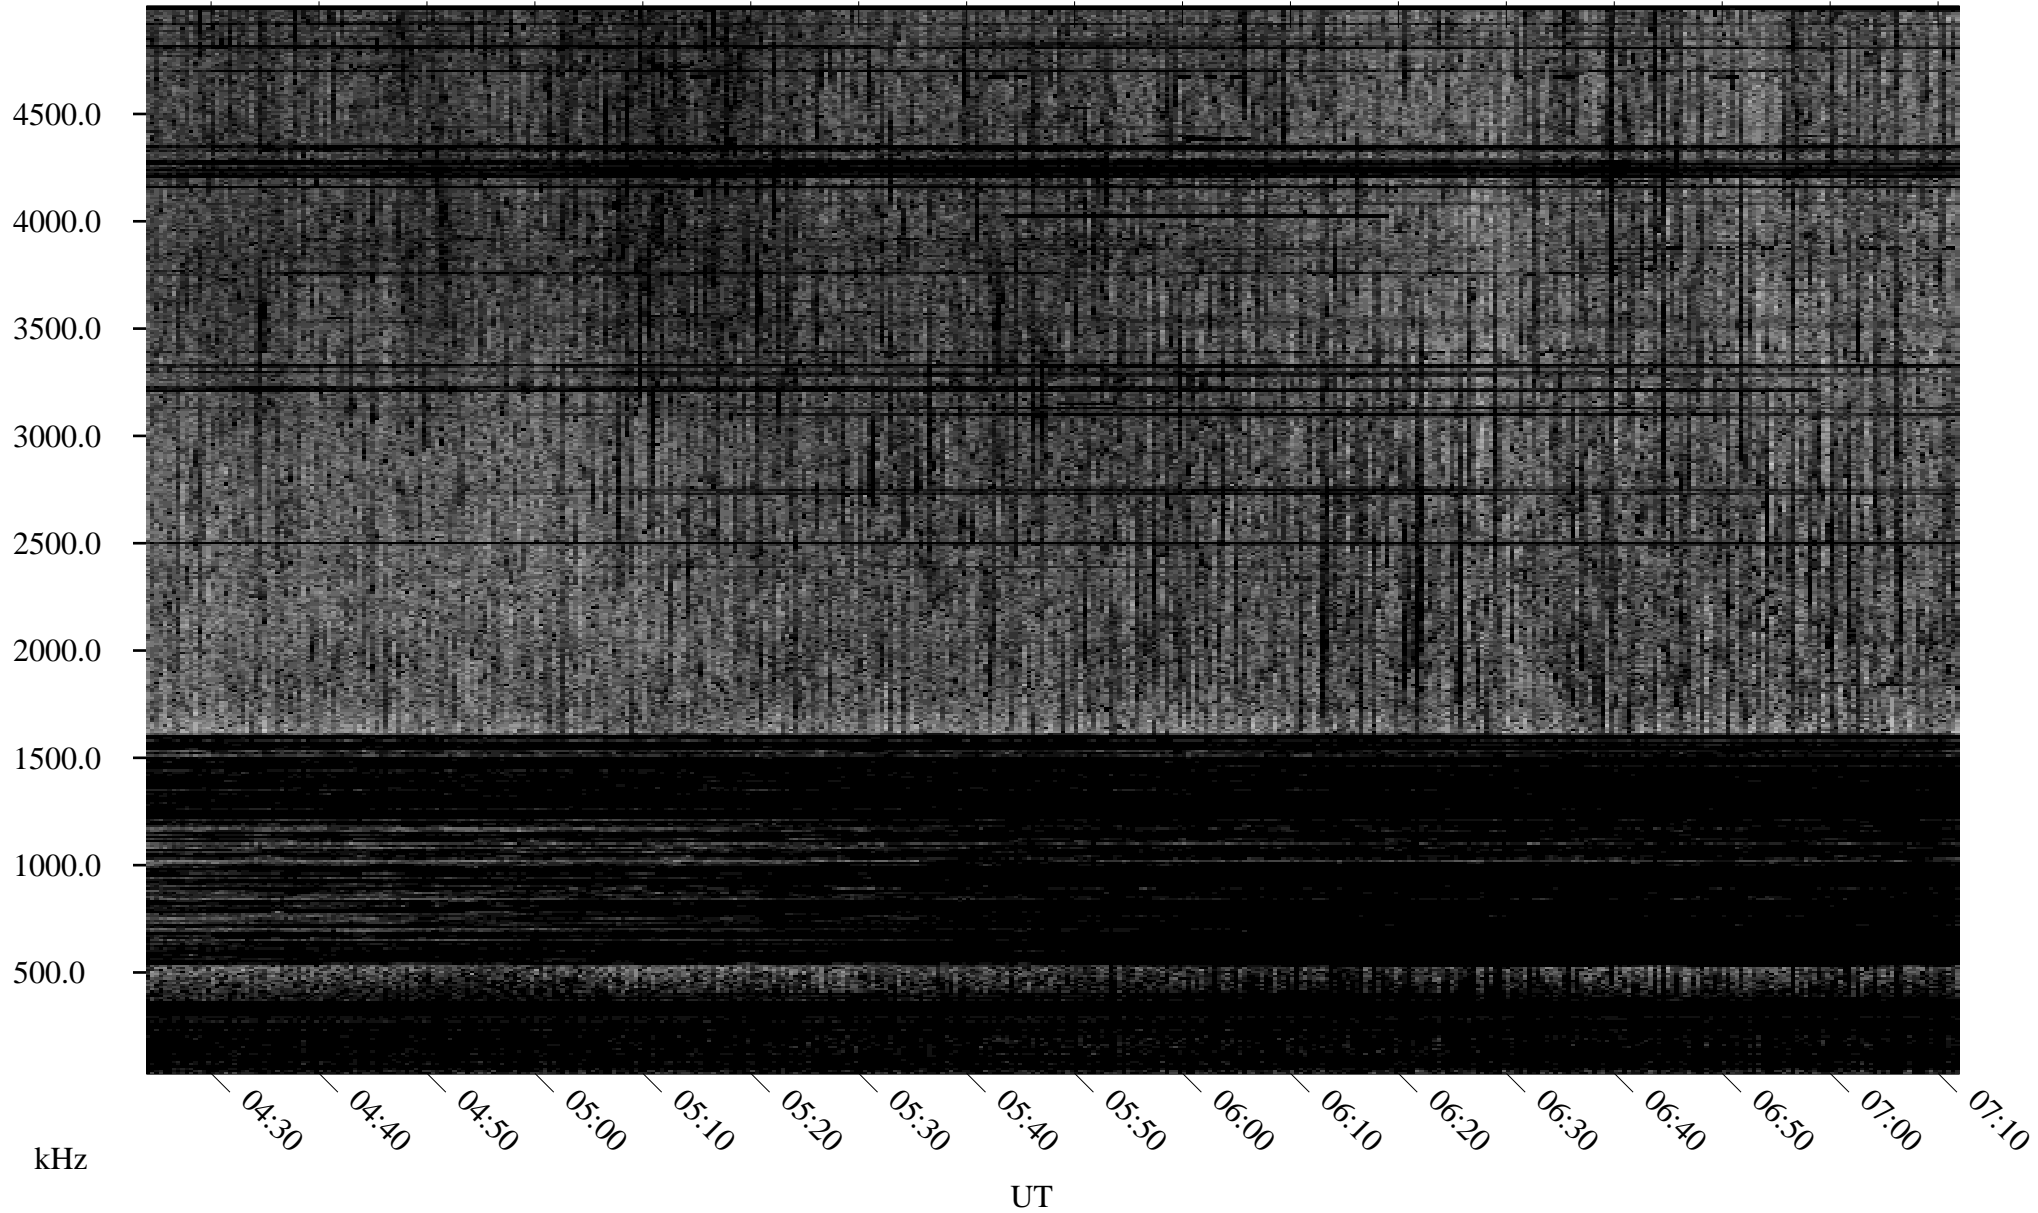

# 06/22/1996 Churchill, Manitoba

Linear Scale    Black = 161    White = 15

ch96174l.r00m max\_12

Page 1

# 06/22/1996 Churchill, Manitoba

Linear Scale    Black = 161    White = 15

ch96174l.r00m max\_12

Page 2

# 06/23/1996 Churchill, Manitoba

Linear Scale    Black = 161    White = 15

ch96174l.r00m max\_12

Page 3

# 06/23/1996 Churchill, Manitoba

Linear Scale    Black = 161    White = 15

ch96174l.r00m max\_12

Page 4