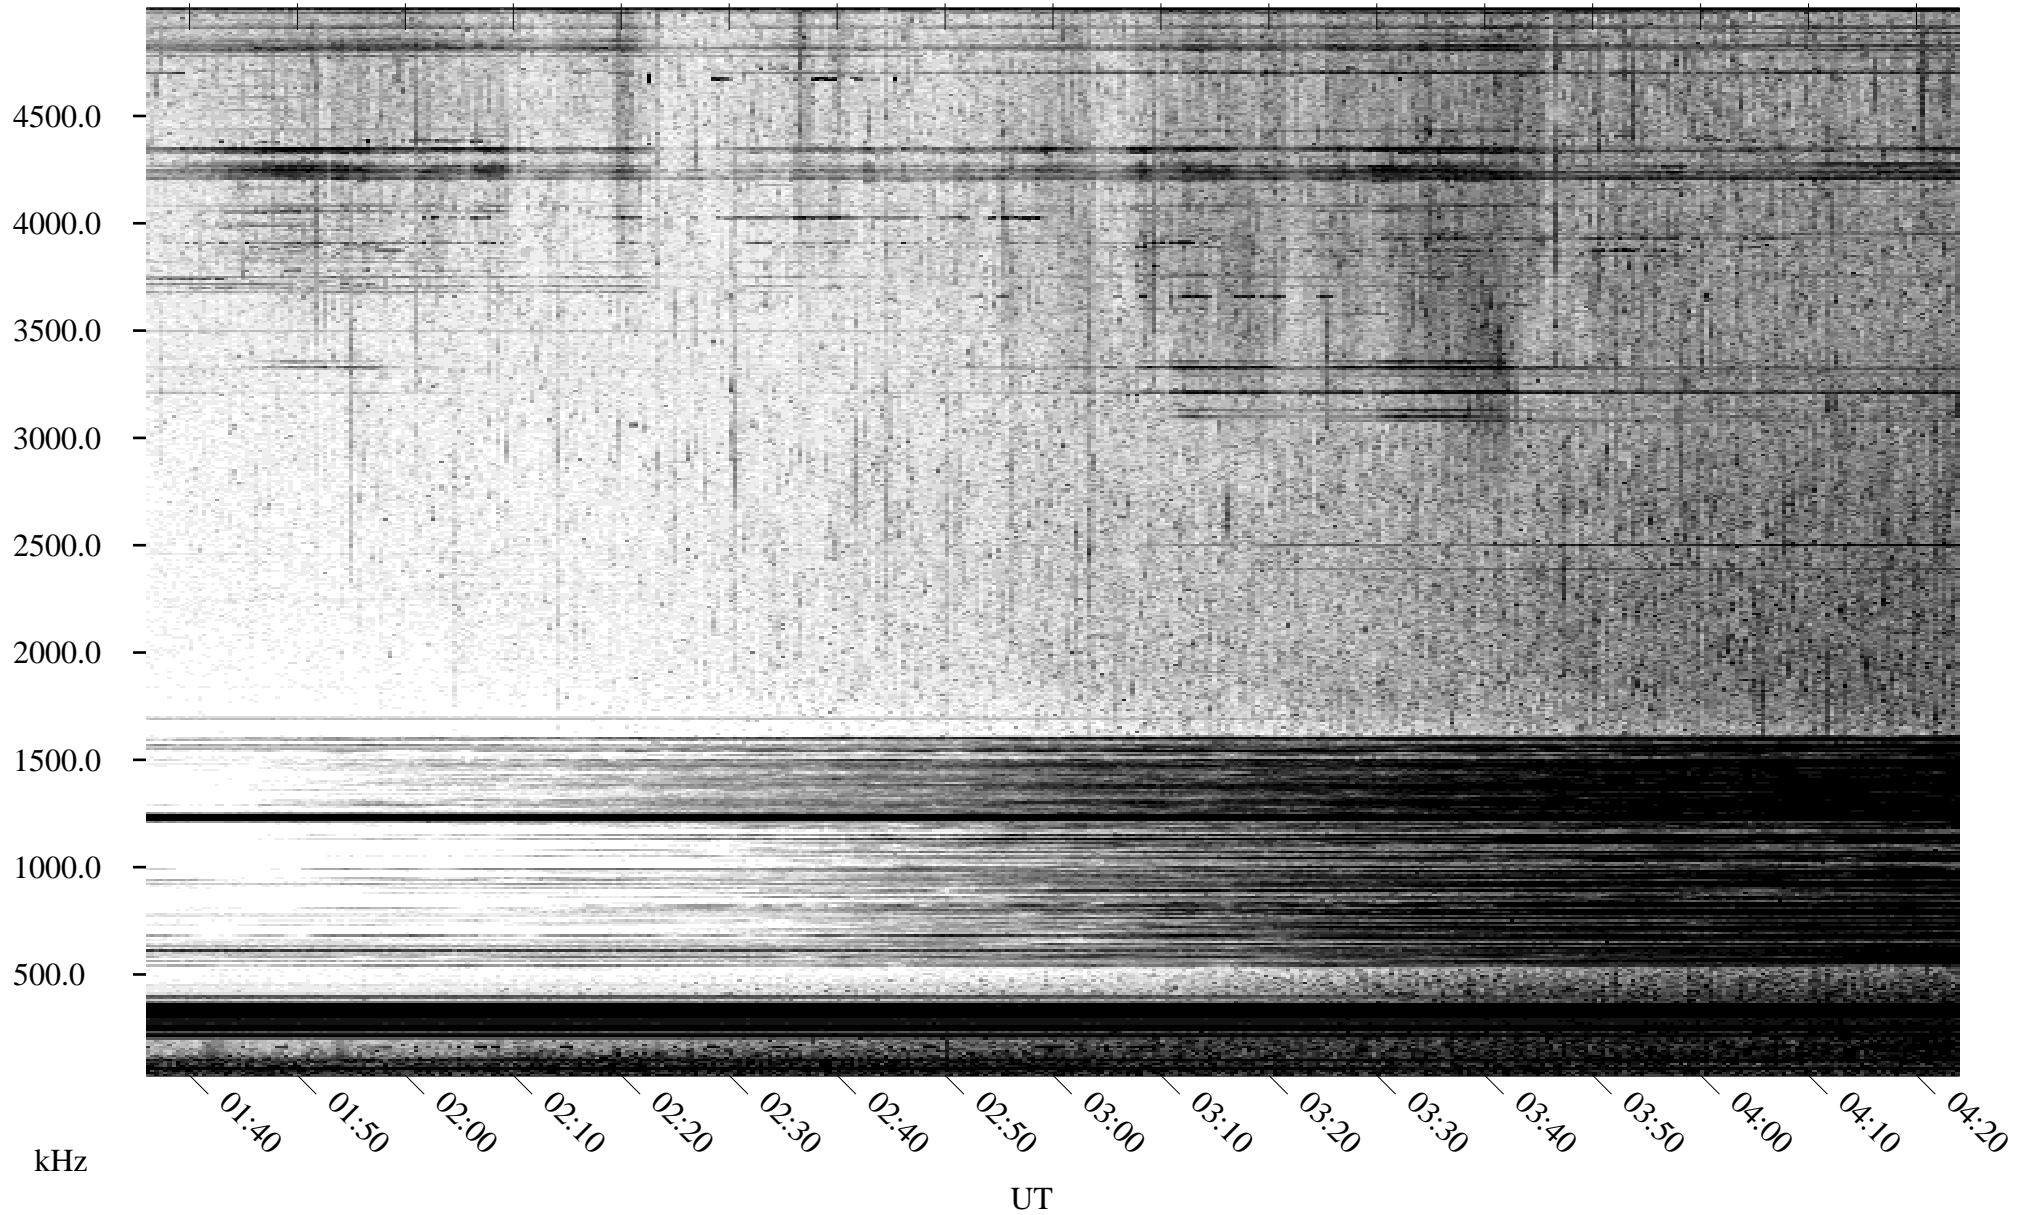

06/23/1996 Churchill, Manitoba

Linear Scale Black = 161 White = 15

ch961751.r00m max_12

Page 1

06/23/1996 Churchill, Manitoba

Linear Scale Black = 161 White = 15

ch961751.r00m max_12

Page 2

06/24/1996 Churchill, Manitoba

Linear Scale Black = 161 White = 15

ch96175l.r00m max_12

Page 3

06/24/1996 Churchill, Manitoba

Linear Scale Black = 161 White = 15

ch96175l.r00m max_12

Page 4

06/24/1996 Churchill, Manitoba

Linear Scale Black = 161 White = 15

ch961751.r00m max_12

Page 5

06/24/1996 Churchill, Manitoba

Linear Scale Black = 161 White = 15

ch96175l.r00m max_12

Page 6

06/24/1996 Churchill, Manitoba

Linear Scale Black = 161 White = 15

ch961751.r00m max_12

Page 7

06/24/1996 Churchill, Manitoba

Linear Scale Black = 161 White = 15

ch96175l.r00m max_12

Page 8