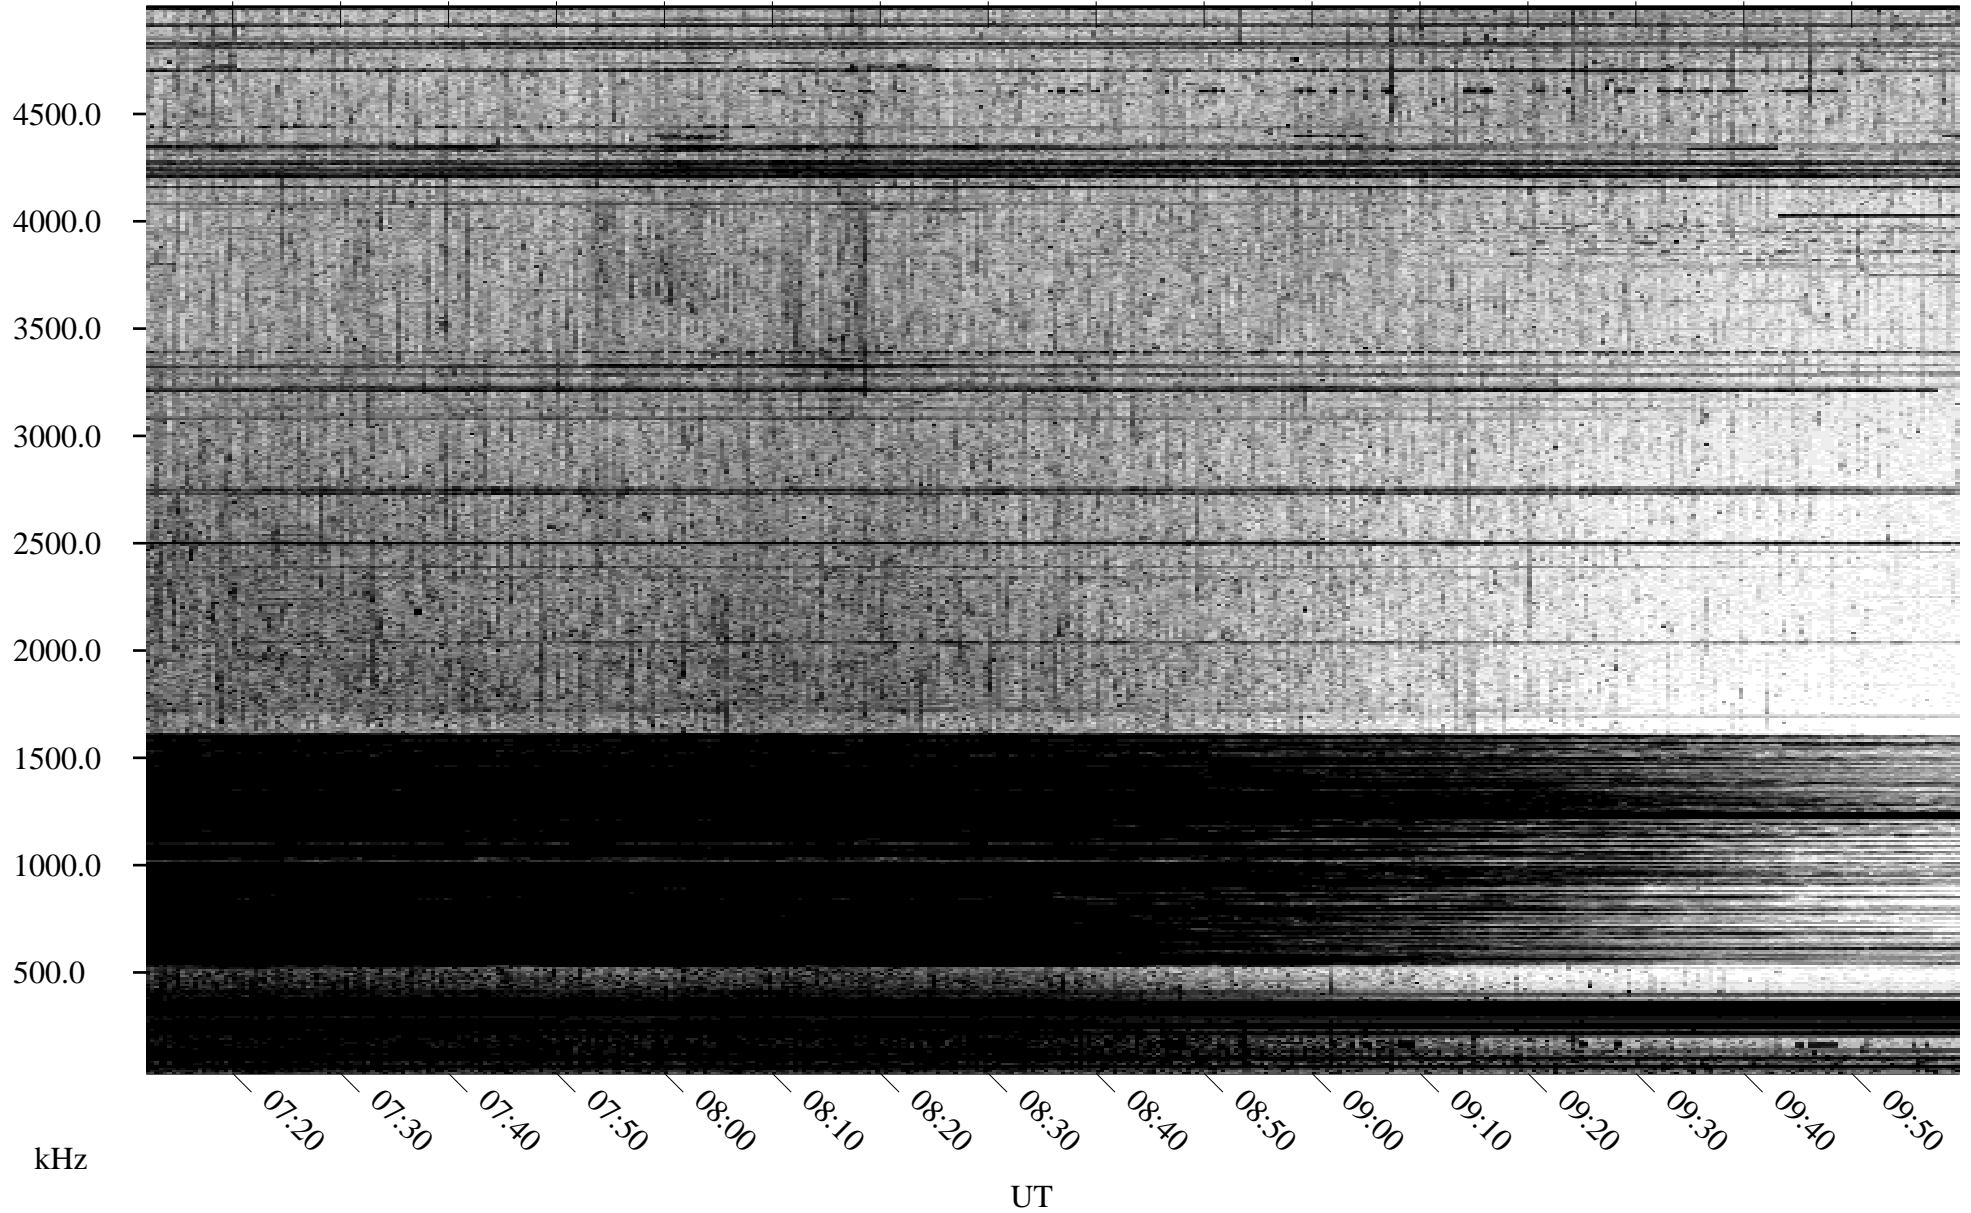

06/23/1996 Churchill, Manitoba

Linear Scale Black = 161 White = 15

ch961751.r00m max_12

Page 1

06/23/1996 Churchill, Manitoba

Linear Scale Black = 161 White = 15

ch961751.r00m max_12

Page 2

06/24/1996 Churchill, Manitoba

Linear Scale Black = 161 White = 15

ch96175l.r00m max_12

Page 3

06/24/1996 Churchill, Manitoba

Linear Scale Black = 161 White = 15

ch96175l.r00m max_12

Page 4

06/24/1996 Churchill, Manitoba

Linear Scale Black = 161 White = 15

ch961751.r00m max_12

Page 5

06/24/1996 Churchill, Manitoba

Linear Scale Black = 161 White = 15

ch96175l.r00m max_12

Page 6

06/24/1996 Churchill, Manitoba

Linear Scale Black = 161 White = 15

ch961751.r00m max_12

Page 7

06/24/1996 Churchill, Manitoba

Linear Scale Black = 161 White = 15

ch96175l.r00m max_12

Page 8