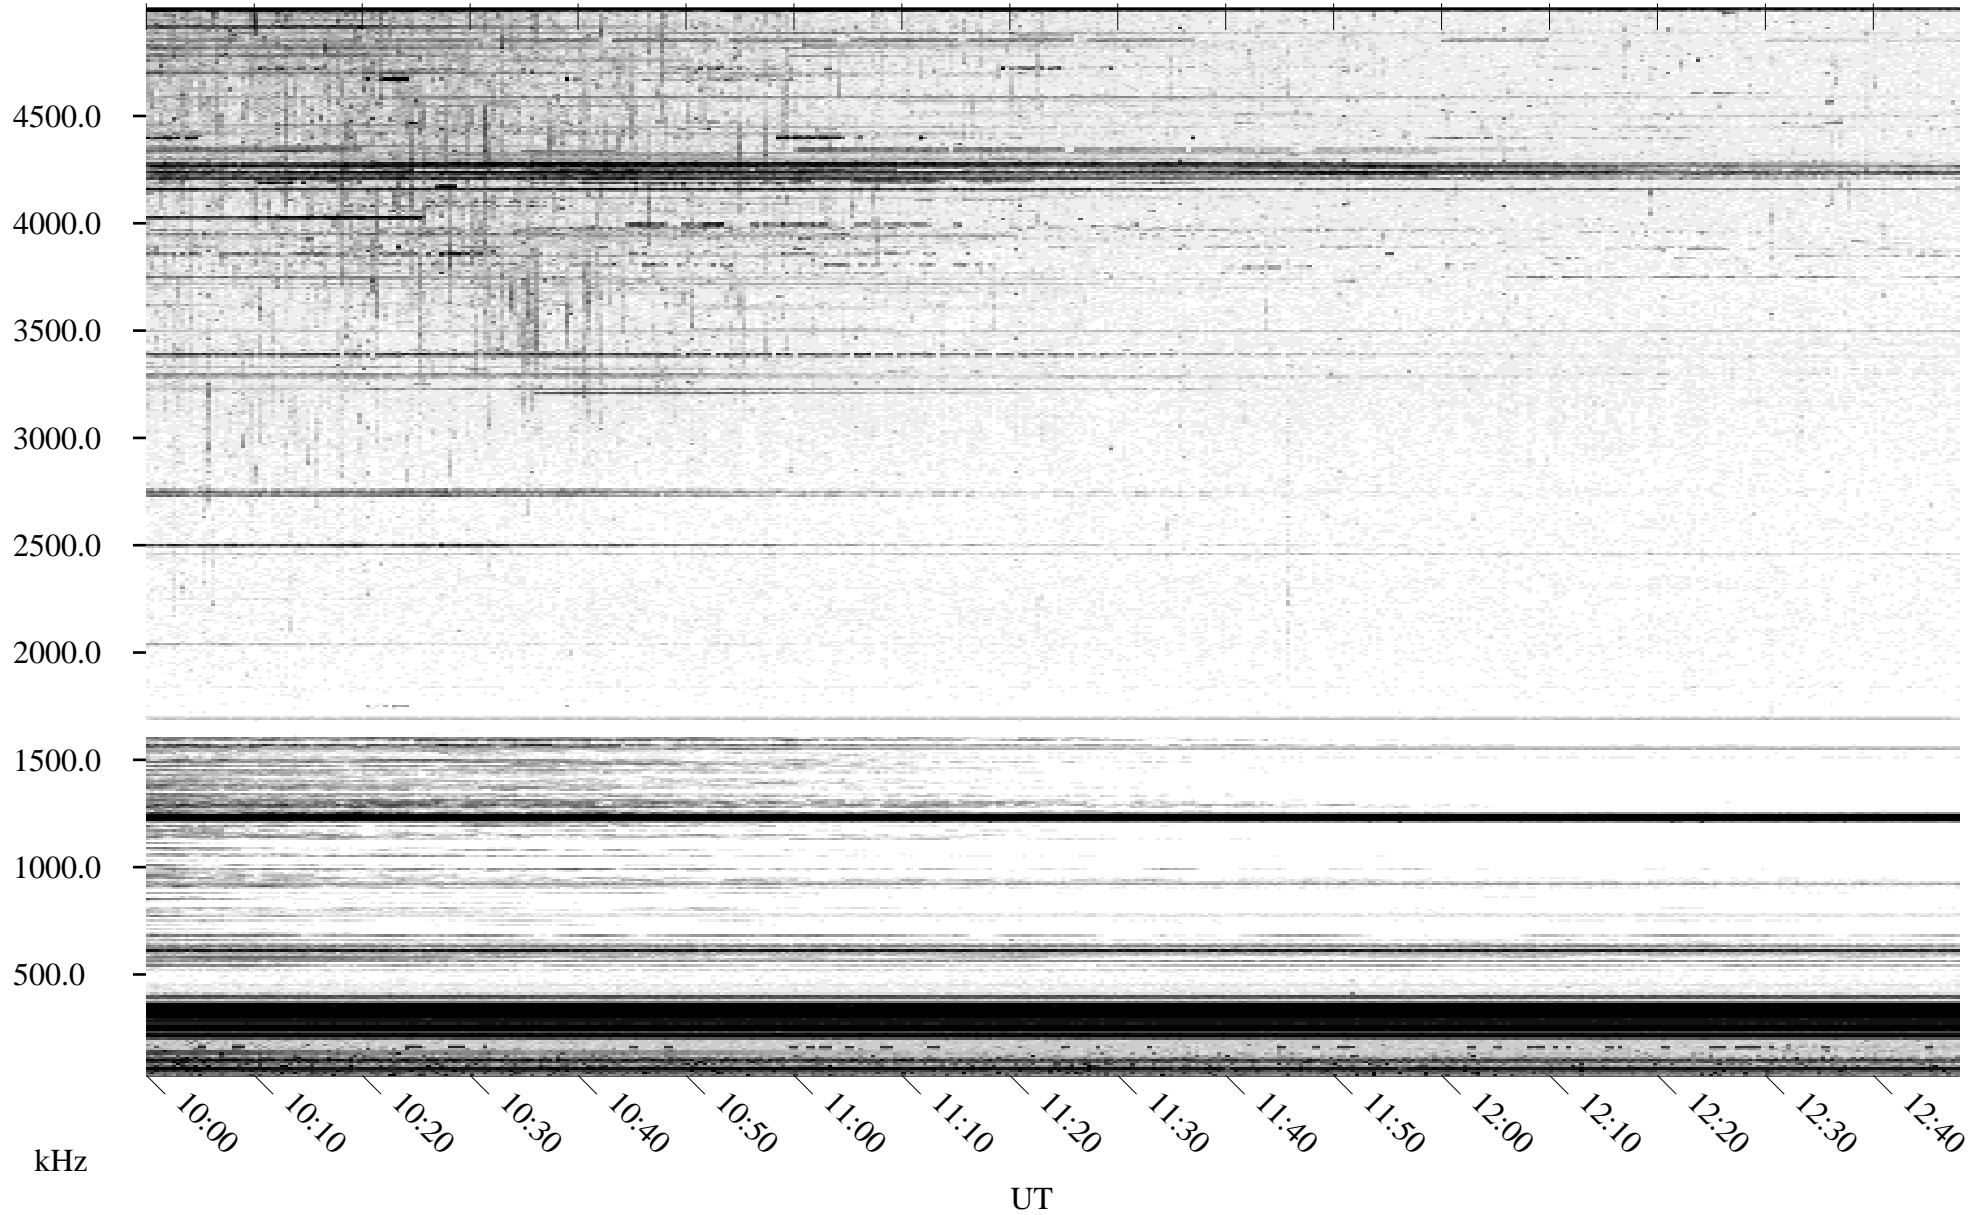

06/23/1996 Churchill, Manitoba

Linear Scale Black = 161 White = 15

ch961751.r00m max_12

Page 1

06/23/1996 Churchill, Manitoba

Linear Scale Black = 161 White = 15

ch961751.r00m max_12

Page 2

06/24/1996 Churchill, Manitoba

Linear Scale Black = 161 White = 15

ch96175l.r00m max_12

Page 3

06/24/1996 Churchill, Manitoba

Linear Scale Black = 161 White = 15

ch96175l.r00m max_12

Page 4

06/24/1996 Churchill, Manitoba

Linear Scale Black = 161 White = 15

ch961751.r00m max_12

Page 5

06/24/1996 Churchill, Manitoba

Linear Scale Black = 161 White = 15

ch96175l.r00m max_12

Page 6

06/24/1996 Churchill, Manitoba

Linear Scale Black = 161 White = 15

ch961751.r00m max_12

Page 7

06/24/1996 Churchill, Manitoba

Linear Scale Black = 161 White = 15

ch96175l.r00m max_12

Page 8