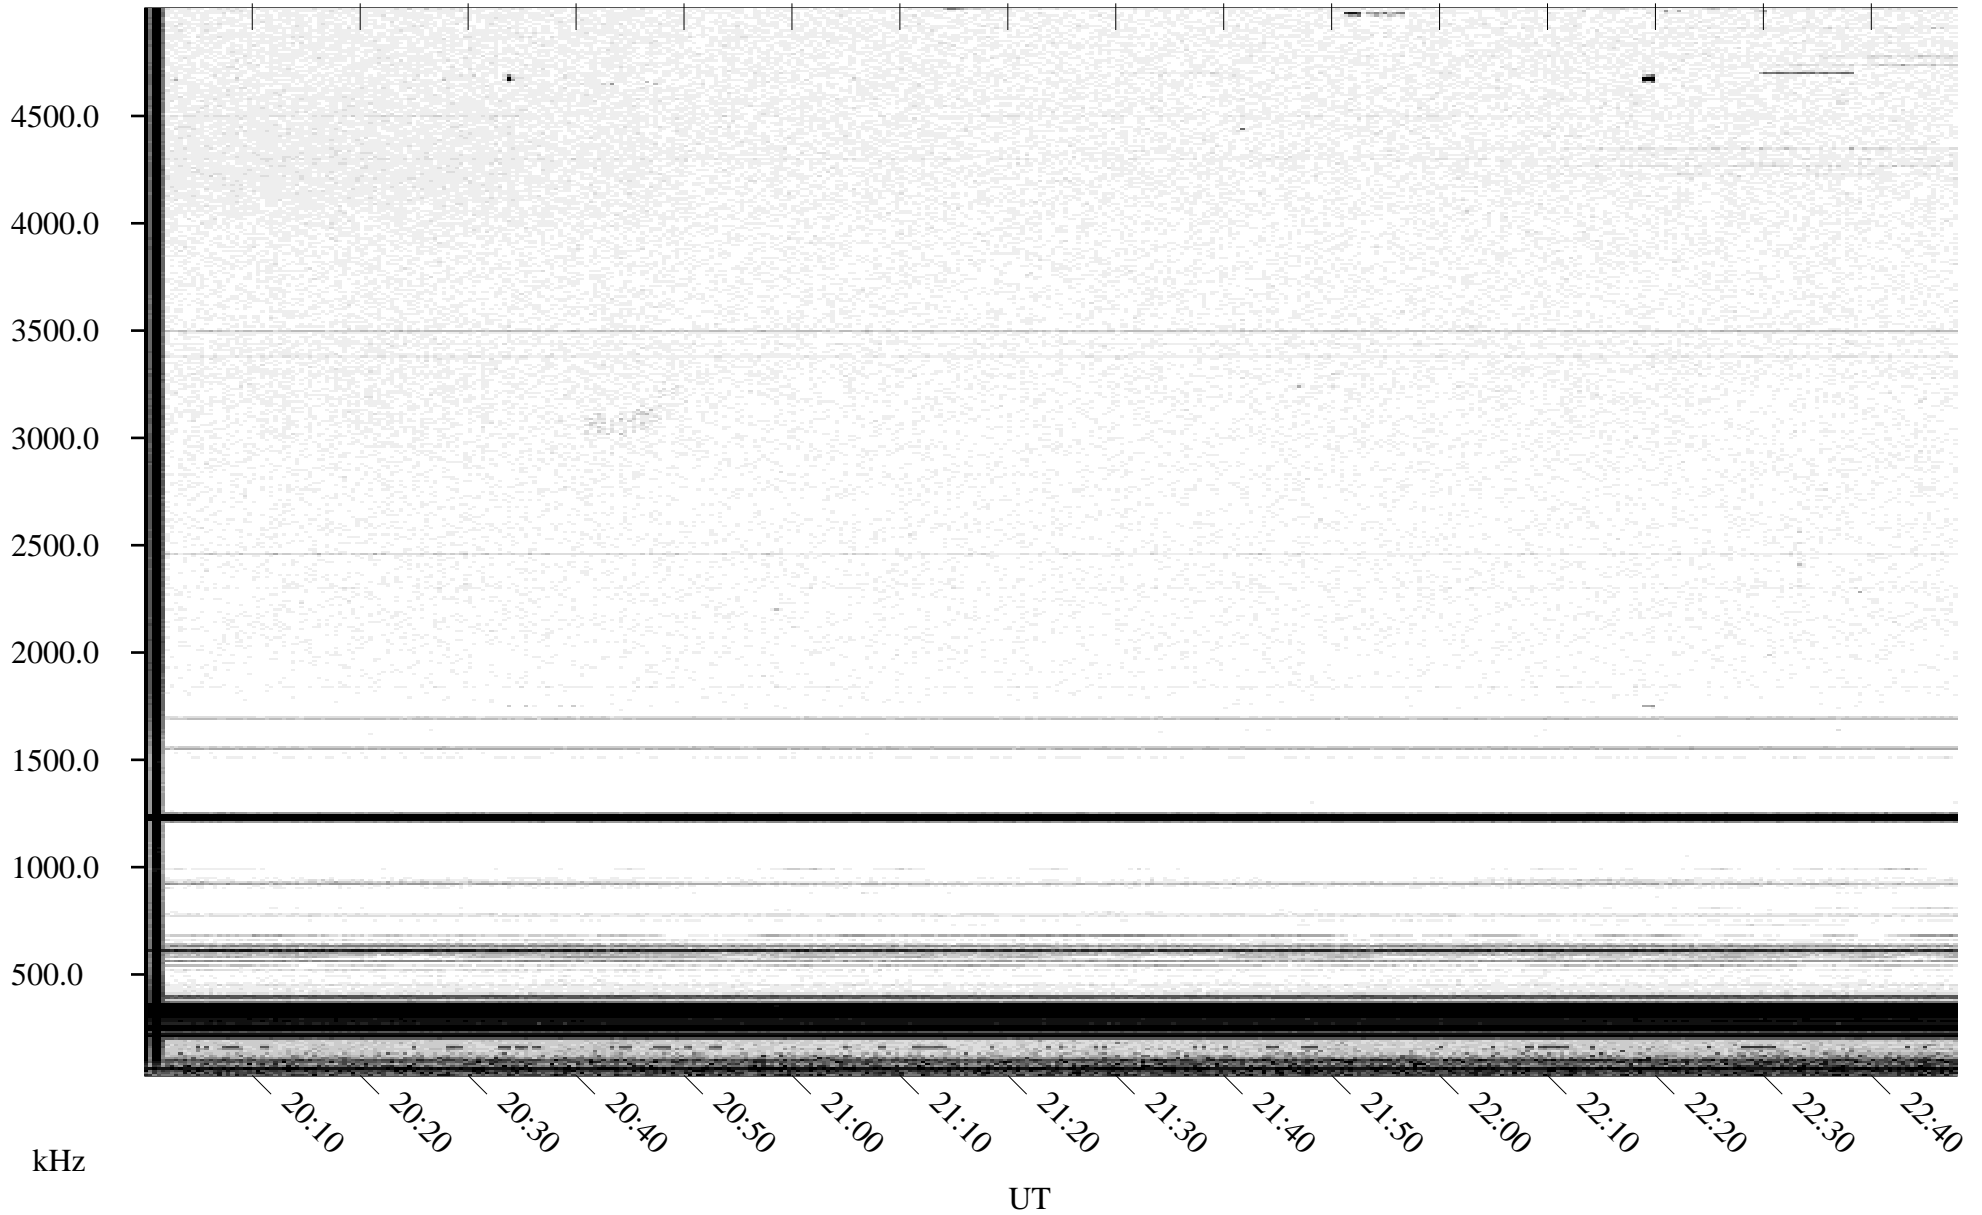

06/23/1996 Churchill, Manitoba

Linear Scale Black = 161 White = 15

ch961751.r00m max_12

Page 1

06/23/1996 Churchill, Manitoba

Linear Scale Black = 161 White = 15

ch961751.r00m max_12

Page 2

06/24/1996 Churchill, Manitoba

Linear Scale Black = 161 White = 15

ch96175l.r00m max_12

Page 3

06/24/1996 Churchill, Manitoba

Linear Scale Black = 161 White = 15

ch96175l.r00m max_12

Page 4

06/24/1996 Churchill, Manitoba

Linear Scale Black = 161 White = 15

ch961751.r00m max_12

Page 5

06/24/1996 Churchill, Manitoba

Linear Scale Black = 161 White = 15

ch96175l.r00m max_12

Page 6

06/24/1996 Churchill, Manitoba

Linear Scale Black = 161 White = 15

ch961751.r00m max_12

Page 7

06/24/1996 Churchill, Manitoba

Linear Scale Black = 161 White = 15

ch96175l.r00m max_12

Page 8