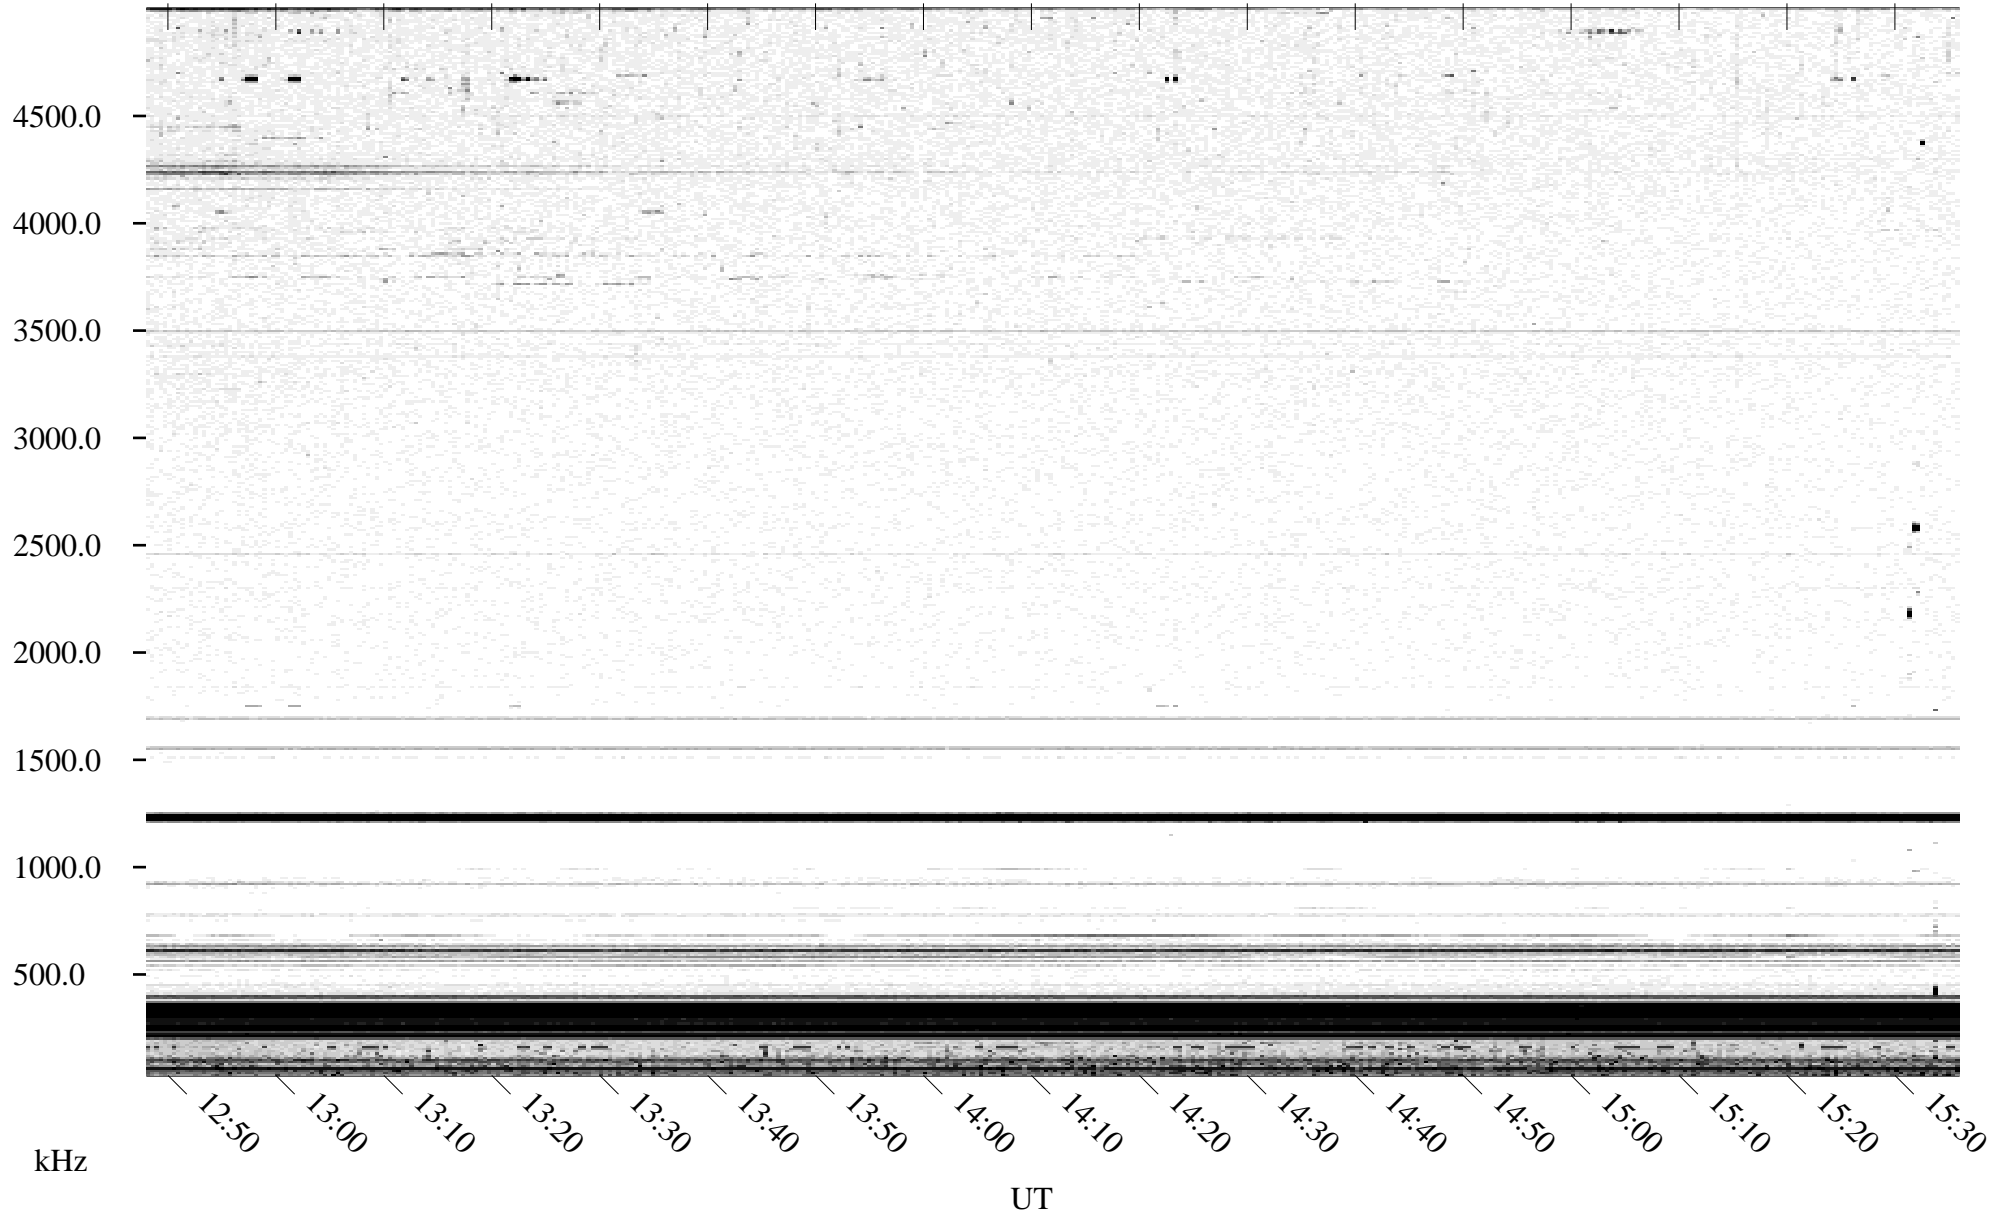

06/23/1996 Churchill, Manitoba

Linear Scale Black = 161 White = 15

ch961751.r00m max_12

Page 1

06/23/1996 Churchill, Manitoba

Linear Scale Black = 161 White = 15

ch961751.r00m max_12

Page 2

06/24/1996 Churchill, Manitoba

Linear Scale Black = 161 White = 15

ch96175l.r00m max_12

Page 3

06/24/1996 Churchill, Manitoba

Linear Scale Black = 161 White = 15

ch96175l.r00m max_12

Page 4

06/24/1996 Churchill, Manitoba

Linear Scale Black = 161 White = 15

ch961751.r00m max_12

Page 5

06/24/1996 Churchill, Manitoba

Linear Scale Black = 161 White = 15

ch96175l.r00m max_12

Page 6

06/24/1996 Churchill, Manitoba

Linear Scale Black = 161 White = 15

ch961751.r00m max_12

Page 7

06/24/1996 Churchill, Manitoba

Linear Scale Black = 161 White = 15

ch96175l.r00m max_12

Page 8