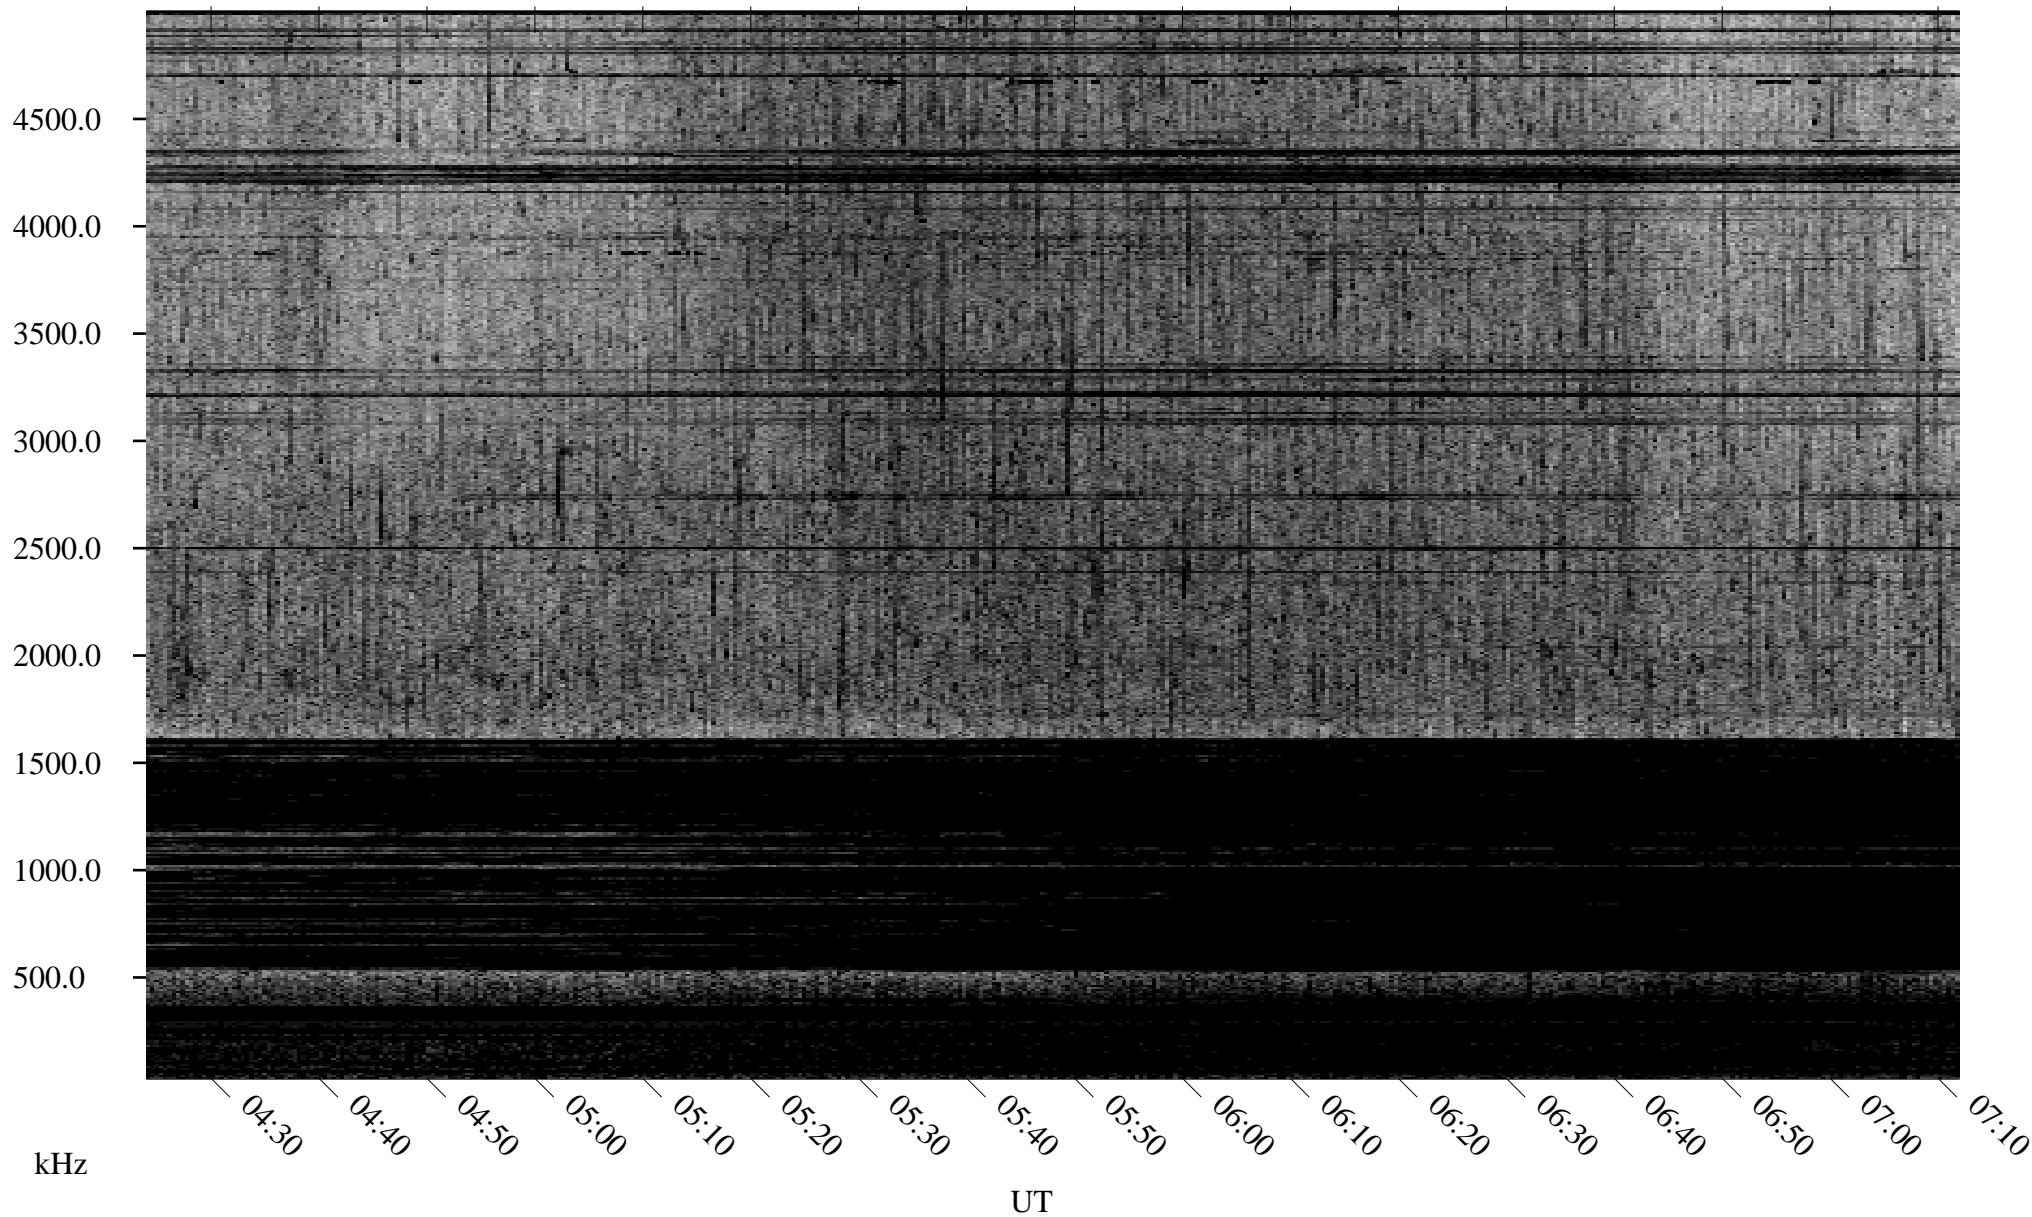

06/23/1996 Churchill, Manitoba

Linear Scale Black = 161 White = 15

ch961751.r00m max_12

Page 1

06/23/1996 Churchill, Manitoba

Linear Scale Black = 161 White = 15

ch961751.r00m max_12

Page 2

06/24/1996 Churchill, Manitoba

Linear Scale Black = 161 White = 15

ch96175l.r00m max_12

Page 3

06/24/1996 Churchill, Manitoba

Linear Scale Black = 161 White = 15

ch96175l.r00m max_12

Page 4

06/24/1996 Churchill, Manitoba

Linear Scale Black = 161 White = 15

ch961751.r00m max_12

Page 5

06/24/1996 Churchill, Manitoba

Linear Scale Black = 161 White = 15

ch96175l.r00m max_12

Page 6

06/24/1996 Churchill, Manitoba

Linear Scale Black = 161 White = 15

ch961751.r00m max_12

Page 7

06/24/1996 Churchill, Manitoba

Linear Scale Black = 161 White = 15

ch96175l.r00m max_12

Page 8