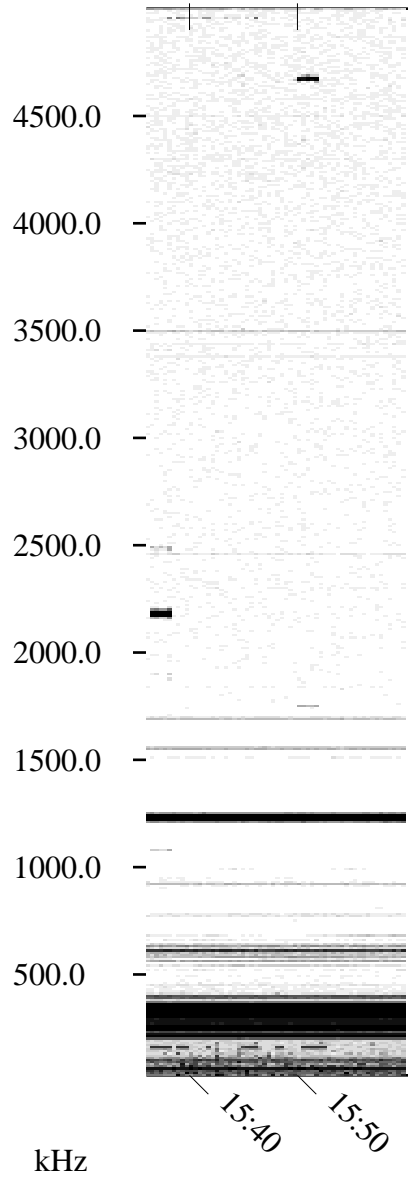

06/23/1996 Churchill, Manitoba

Linear Scale Black = 161 White = 15

ch961751.r00m max_12

Page 1

06/23/1996 Churchill, Manitoba

Linear Scale Black = 161 White = 15

ch961751.r00m max_12

Page 2

06/24/1996 Churchill, Manitoba

Linear Scale Black = 161 White = 15

ch96175l.r00m max_12

Page 3

06/24/1996 Churchill, Manitoba

Linear Scale Black = 161 White = 15

ch96175l.r00m max_12

Page 4

06/24/1996 Churchill, Manitoba

Linear Scale Black = 161 White = 15

ch961751.r00m max_12

Page 5

06/24/1996 Churchill, Manitoba

Linear Scale Black = 161 White = 15

ch96175l.r00m max_12

Page 6

06/24/1996 Churchill, Manitoba

Linear Scale Black = 161 White = 15

ch961751.r00m max_12

Page 7

06/24/1996 Churchill, Manitoba

Linear Scale Black = 161 White = 15

ch96175l.r00m max_12

Page 8