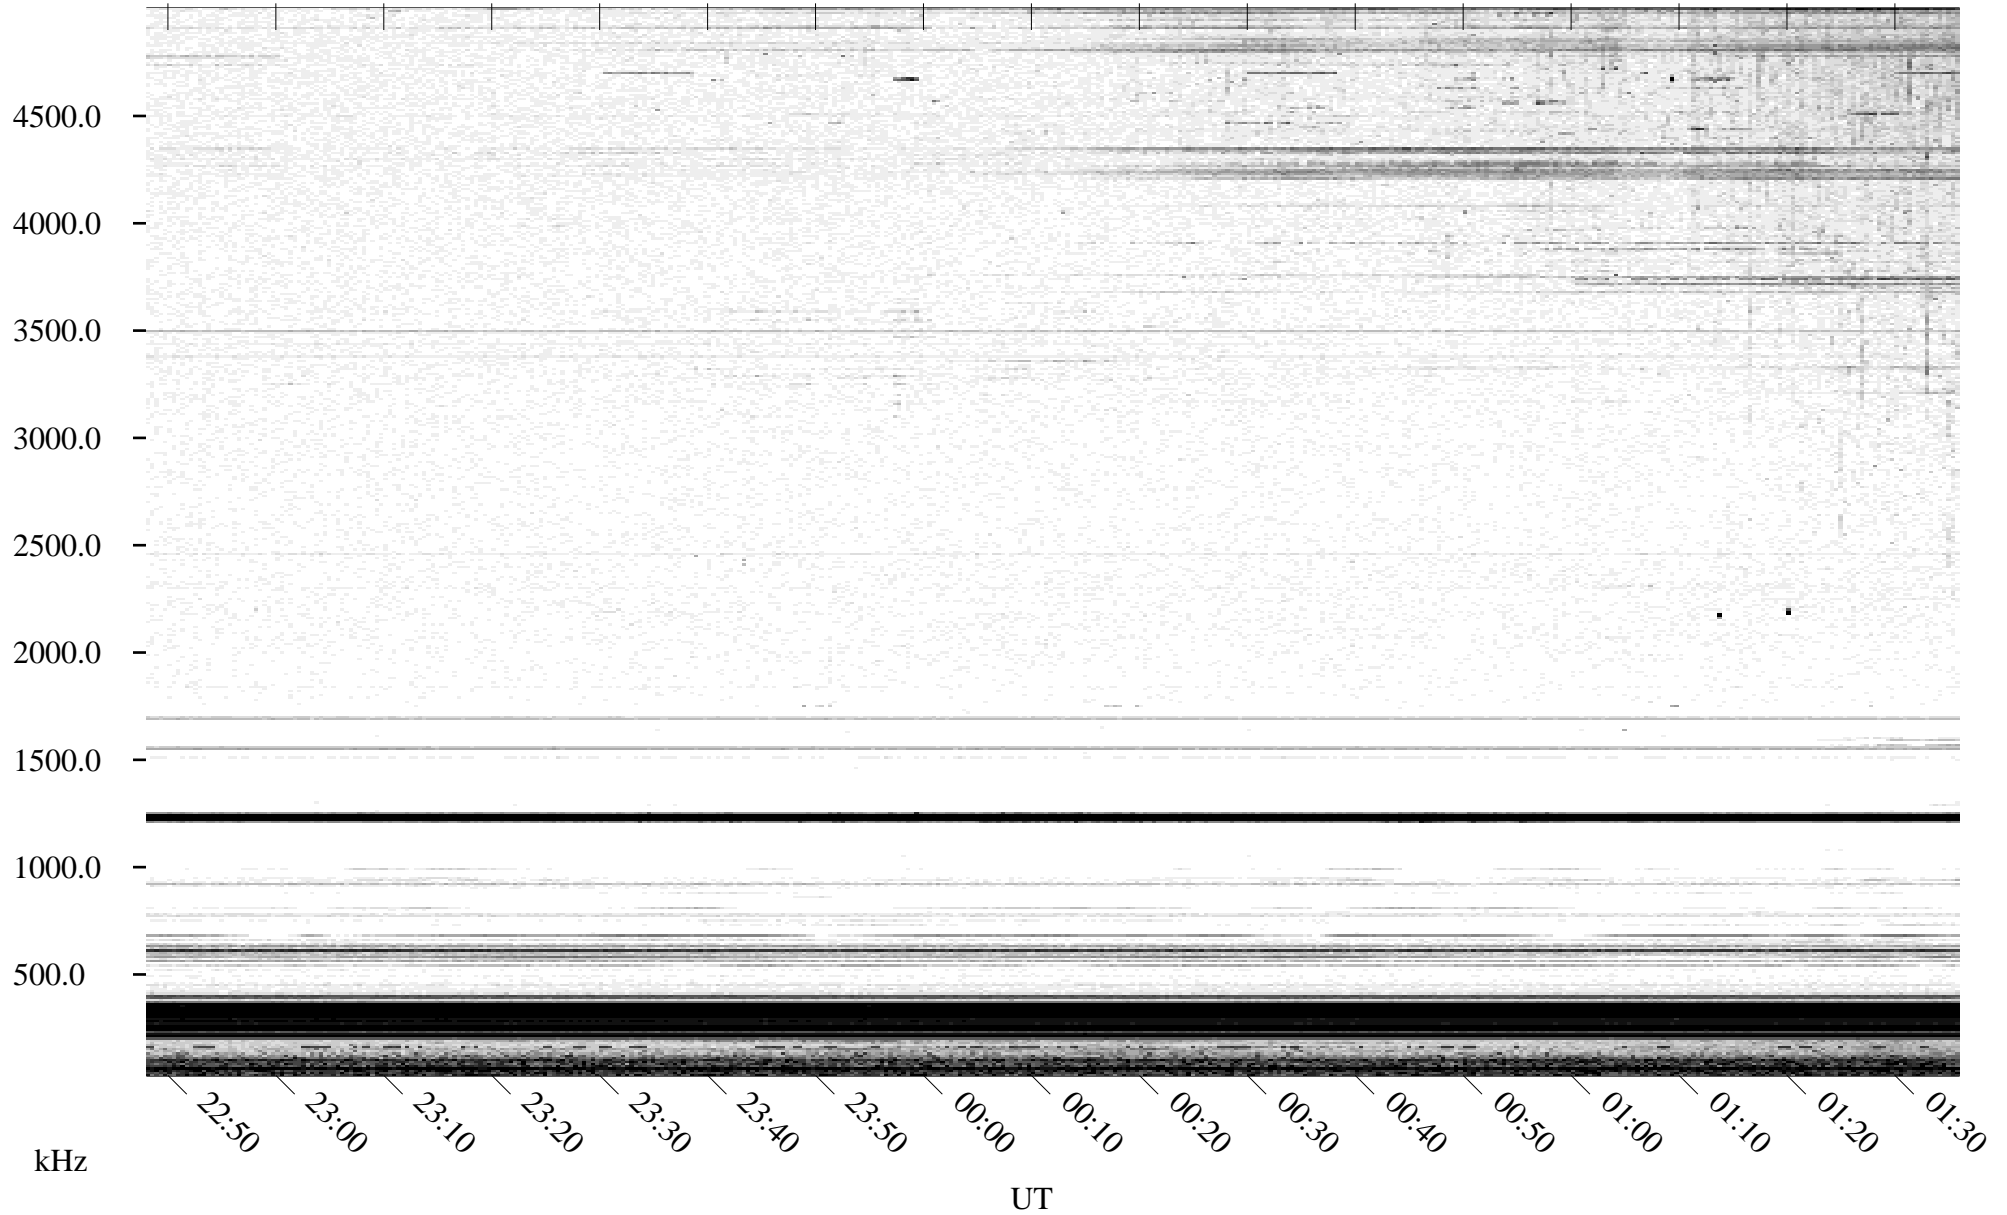

06/23/1996 Churchill, Manitoba

Linear Scale Black = 161 White = 15

ch961751.r00m max_12

Page 1

06/23/1996 Churchill, Manitoba

Linear Scale Black = 161 White = 15

ch961751.r00m max_12

Page 2

06/24/1996 Churchill, Manitoba

Linear Scale Black = 161 White = 15

ch96175l.r00m max_12

Page 3

06/24/1996 Churchill, Manitoba

Linear Scale Black = 161 White = 15

ch96175l.r00m max_12

Page 4

06/24/1996 Churchill, Manitoba

Linear Scale Black = 161 White = 15

ch961751.r00m max_12

Page 5

06/24/1996 Churchill, Manitoba

Linear Scale Black = 161 White = 15

ch96175l.r00m max_12

Page 6

06/24/1996 Churchill, Manitoba

Linear Scale Black = 161 White = 15

ch961751.r00m max_12

Page 7

06/24/1996 Churchill, Manitoba

Linear Scale Black = 161 White = 15

ch96175l.r00m max_12

Page 8