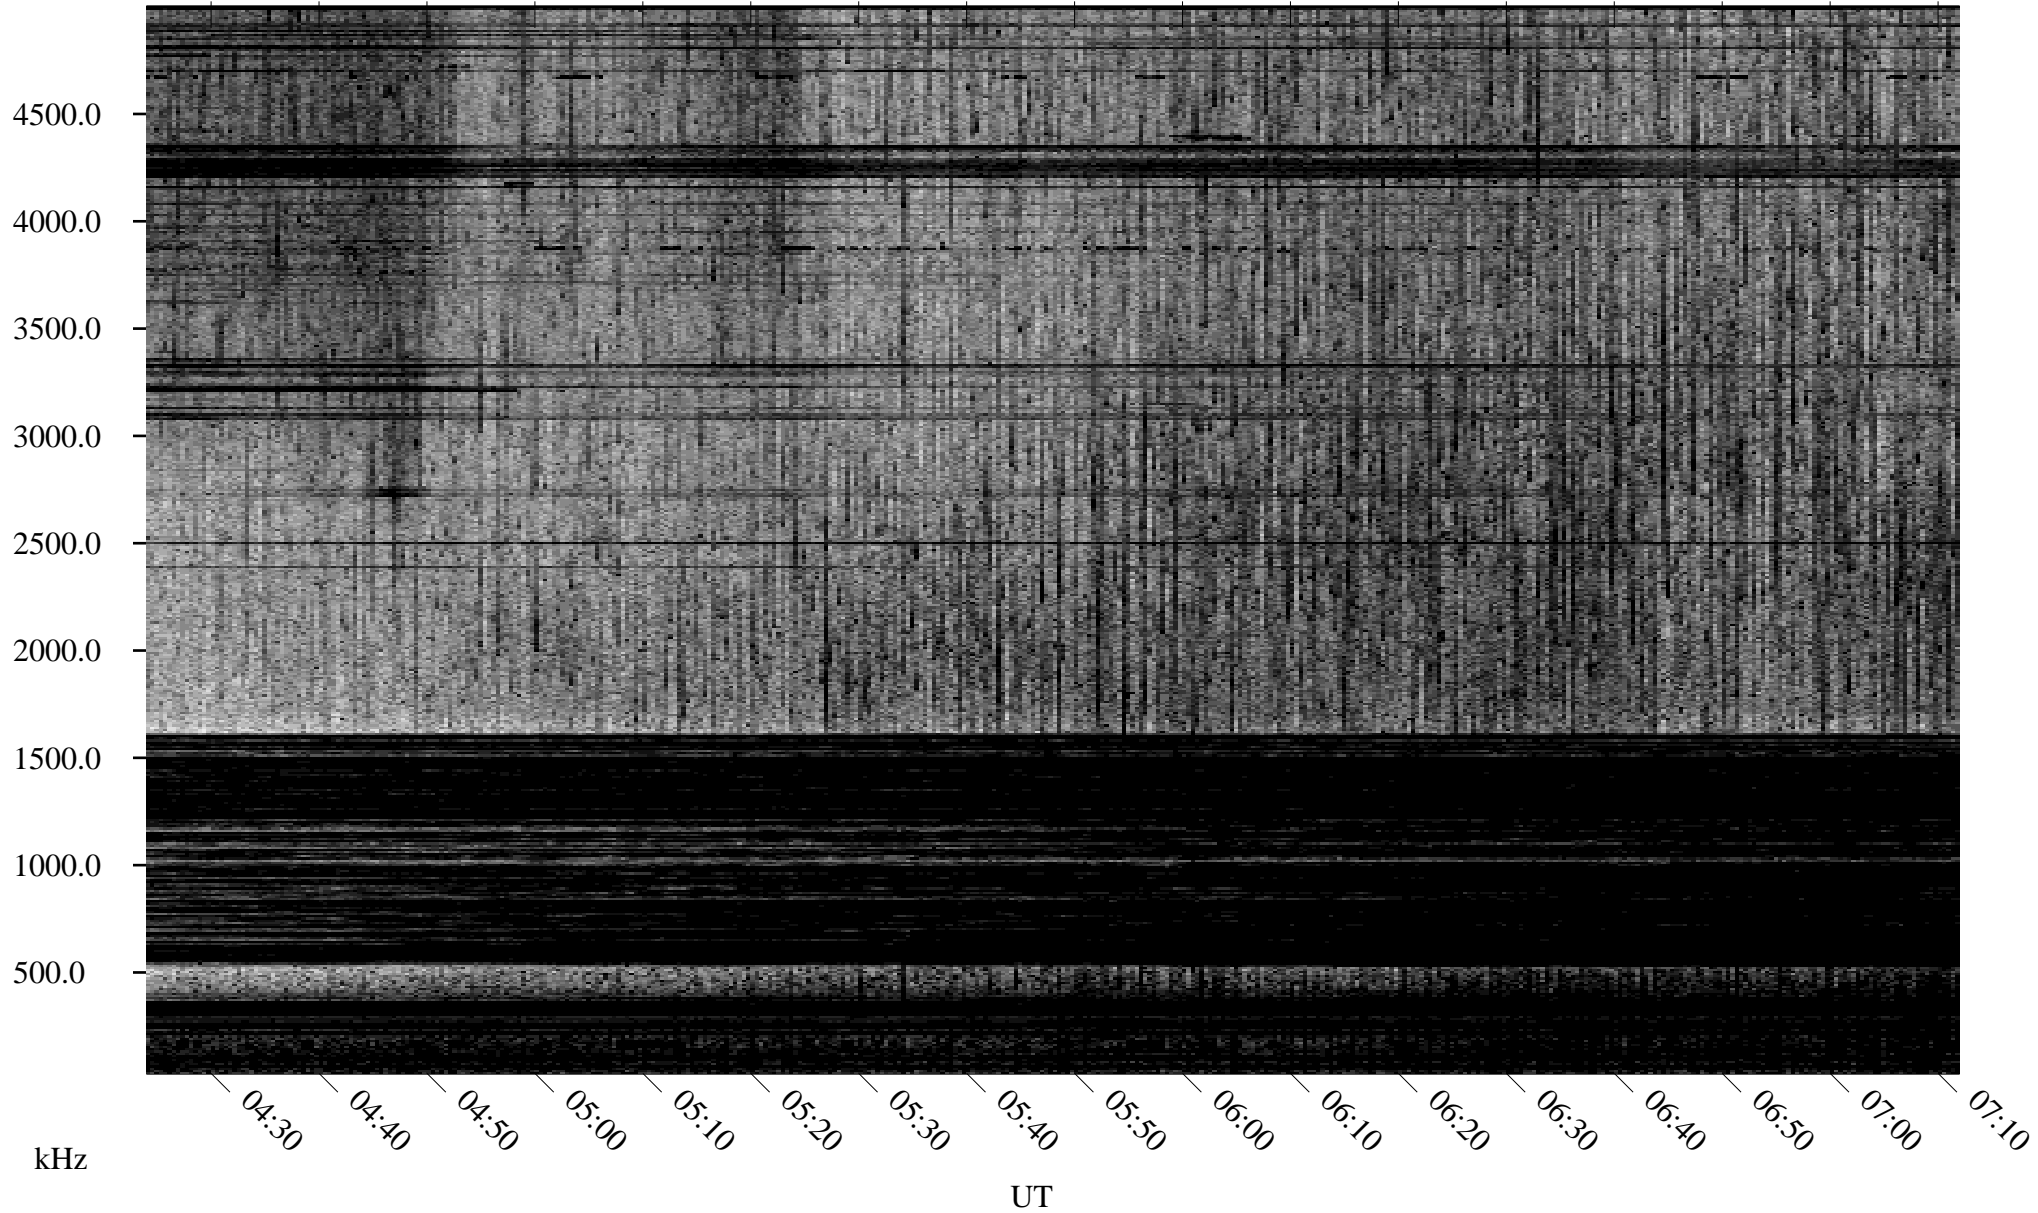

06/24/1996 Churchill, Manitoba

Linear Scale Black = 161 White = 15

ch96176l.r00m max_12

Page 1

06/24/1996 Churchill, Manitoba

Linear Scale Black = 161 White = 15

ch96176l.r00m max_12

Page 2

06/25/1996 Churchill, Manitoba

Linear Scale Black = 161 White = 15

ch96176l.r00m max_12

Page 3

06/25/1996 Churchill, Manitoba

Linear Scale Black = 161 White = 15

ch96176l.r00m max_12

Page 4

06/25/1996 Churchill, Manitoba

Linear Scale Black = 161 White = 15

ch96176l.r00m max_12

Page 5

06/25/1996 Churchill, Manitoba

Linear Scale Black = 161 White = 15

ch96176l.r00m max_12

Page 6

06/25/1996 Churchill, Manitoba

Linear Scale Black = 161 White = 15

ch96176l.r00m max_12

Page 7

06/25/1996 Churchill, Manitoba

Linear Scale Black = 161 White = 15

ch96176l.r00m max_12

Page 8