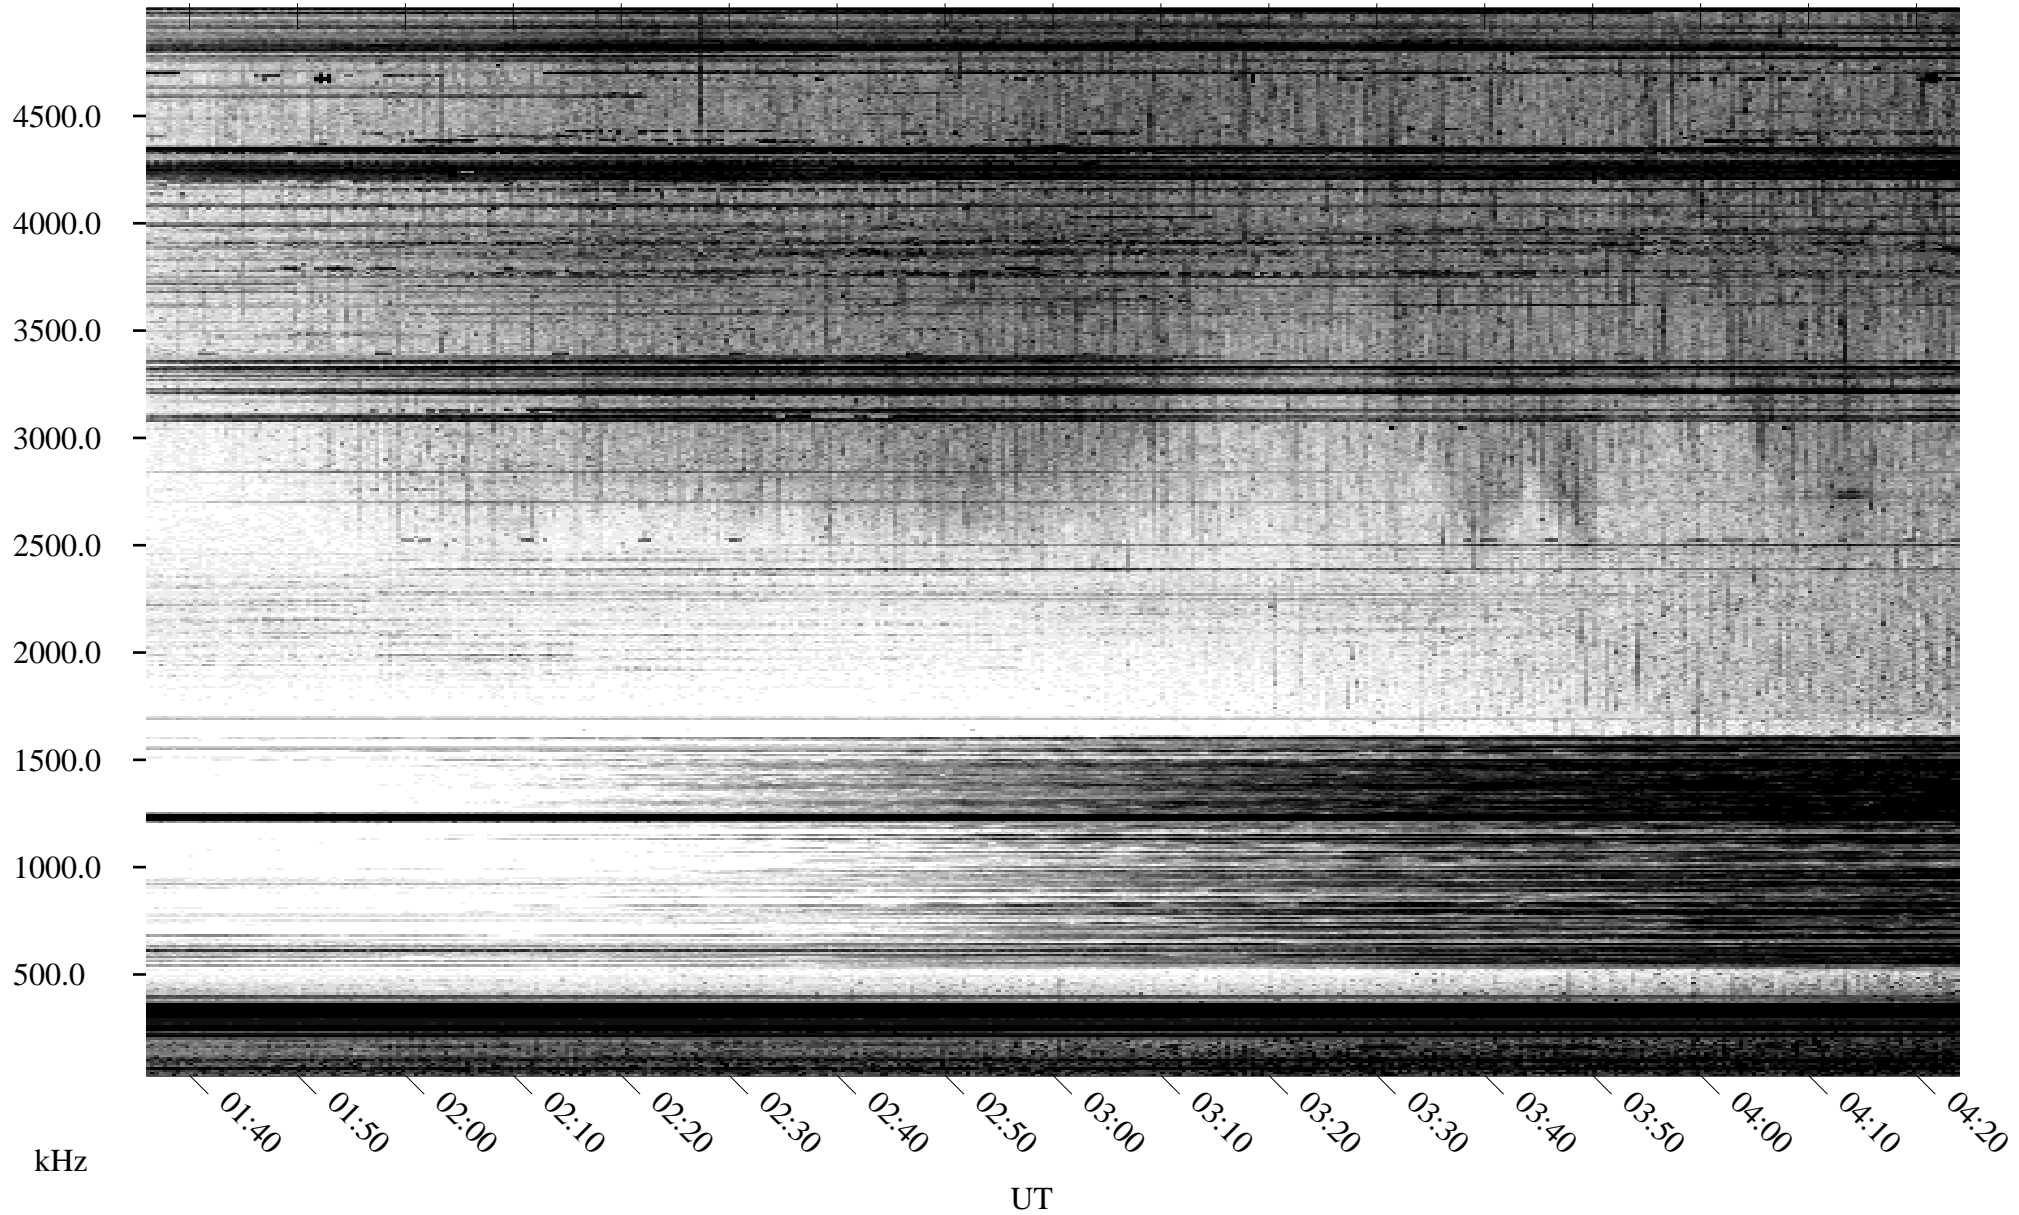

06/24/1996 Churchill, Manitoba

Linear Scale Black = 161 White = 15

ch96176l.r00m max_12

Page 1

06/24/1996 Churchill, Manitoba

Linear Scale Black = 161 White = 15

ch96176l.r00m max_12

Page 2

06/25/1996 Churchill, Manitoba

Linear Scale Black = 161 White = 15

ch96176l.r00m max_12

Page 3

06/25/1996 Churchill, Manitoba

Linear Scale Black = 161 White = 15

ch96176l.r00m max_12

Page 4

06/25/1996 Churchill, Manitoba

Linear Scale Black = 161 White = 15

ch96176l.r00m max_12

Page 5

06/25/1996 Churchill, Manitoba

Linear Scale Black = 161 White = 15

ch96176l.r00m max_12

Page 6

06/25/1996 Churchill, Manitoba

Linear Scale Black = 161 White = 15

ch96176l.r00m max_12

Page 7

06/25/1996 Churchill, Manitoba

Linear Scale Black = 161 White = 15

ch96176l.r00m max_12

Page 8