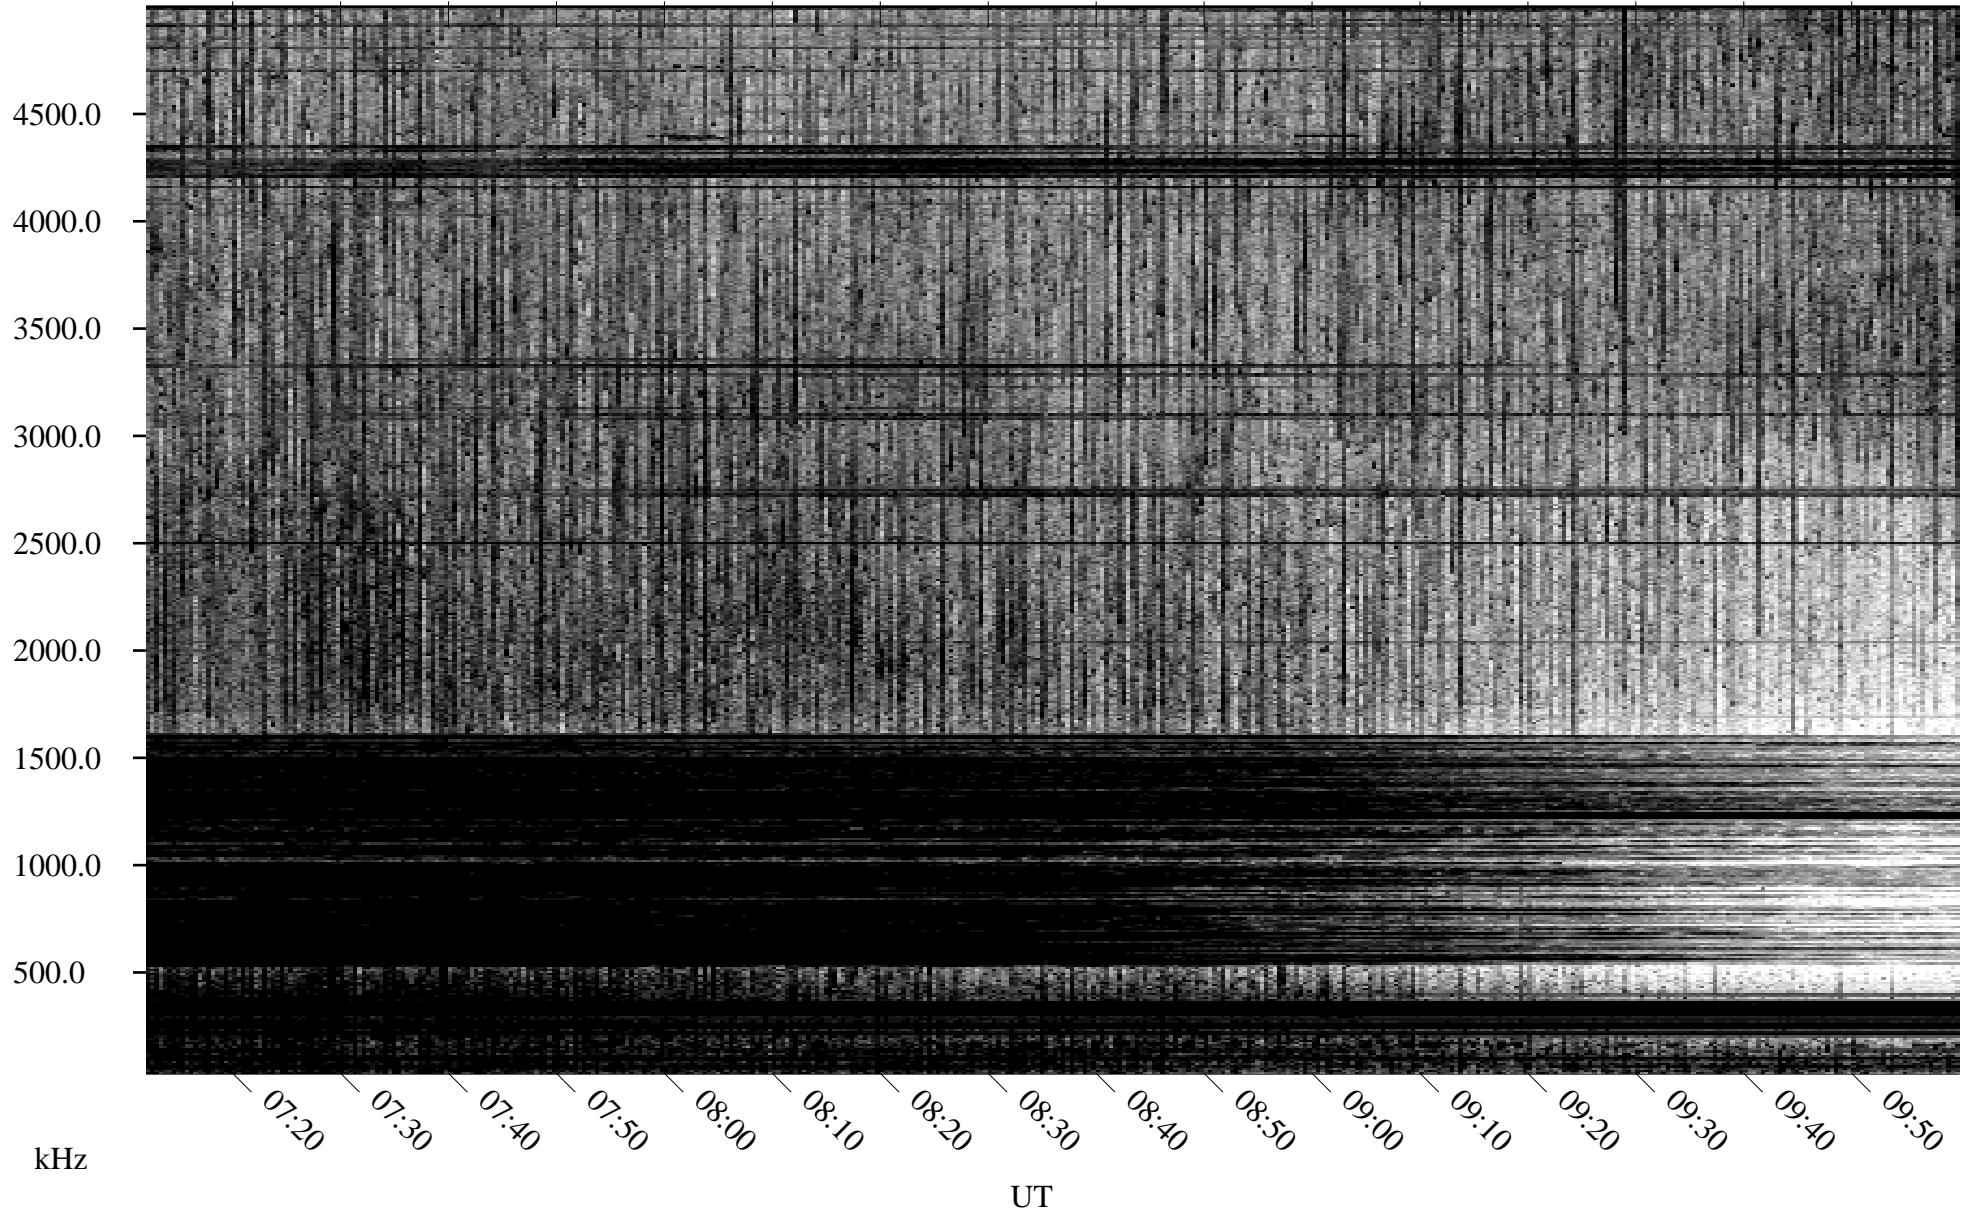

06/24/1996 Churchill, Manitoba

Linear Scale Black = 161 White = 15

ch96176l.r00m max_12

Page 1

06/24/1996 Churchill, Manitoba

Linear Scale Black = 161 White = 15

ch96176l.r00m max_12

Page 2

06/25/1996 Churchill, Manitoba

Linear Scale Black = 161 White = 15

ch96176l.r00m max_12

Page 3

06/25/1996 Churchill, Manitoba

Linear Scale Black = 161 White = 15

ch96176l.r00m max_12

Page 4

06/25/1996 Churchill, Manitoba

Linear Scale Black = 161 White = 15

ch96176l.r00m max_12

Page 5

06/25/1996 Churchill, Manitoba

Linear Scale Black = 161 White = 15

ch96176l.r00m max_12

Page 6

06/25/1996 Churchill, Manitoba

Linear Scale Black = 161 White = 15

ch96176l.r00m max_12

Page 7

06/25/1996 Churchill, Manitoba

Linear Scale Black = 161 White = 15

ch96176l.r00m max_12

Page 8