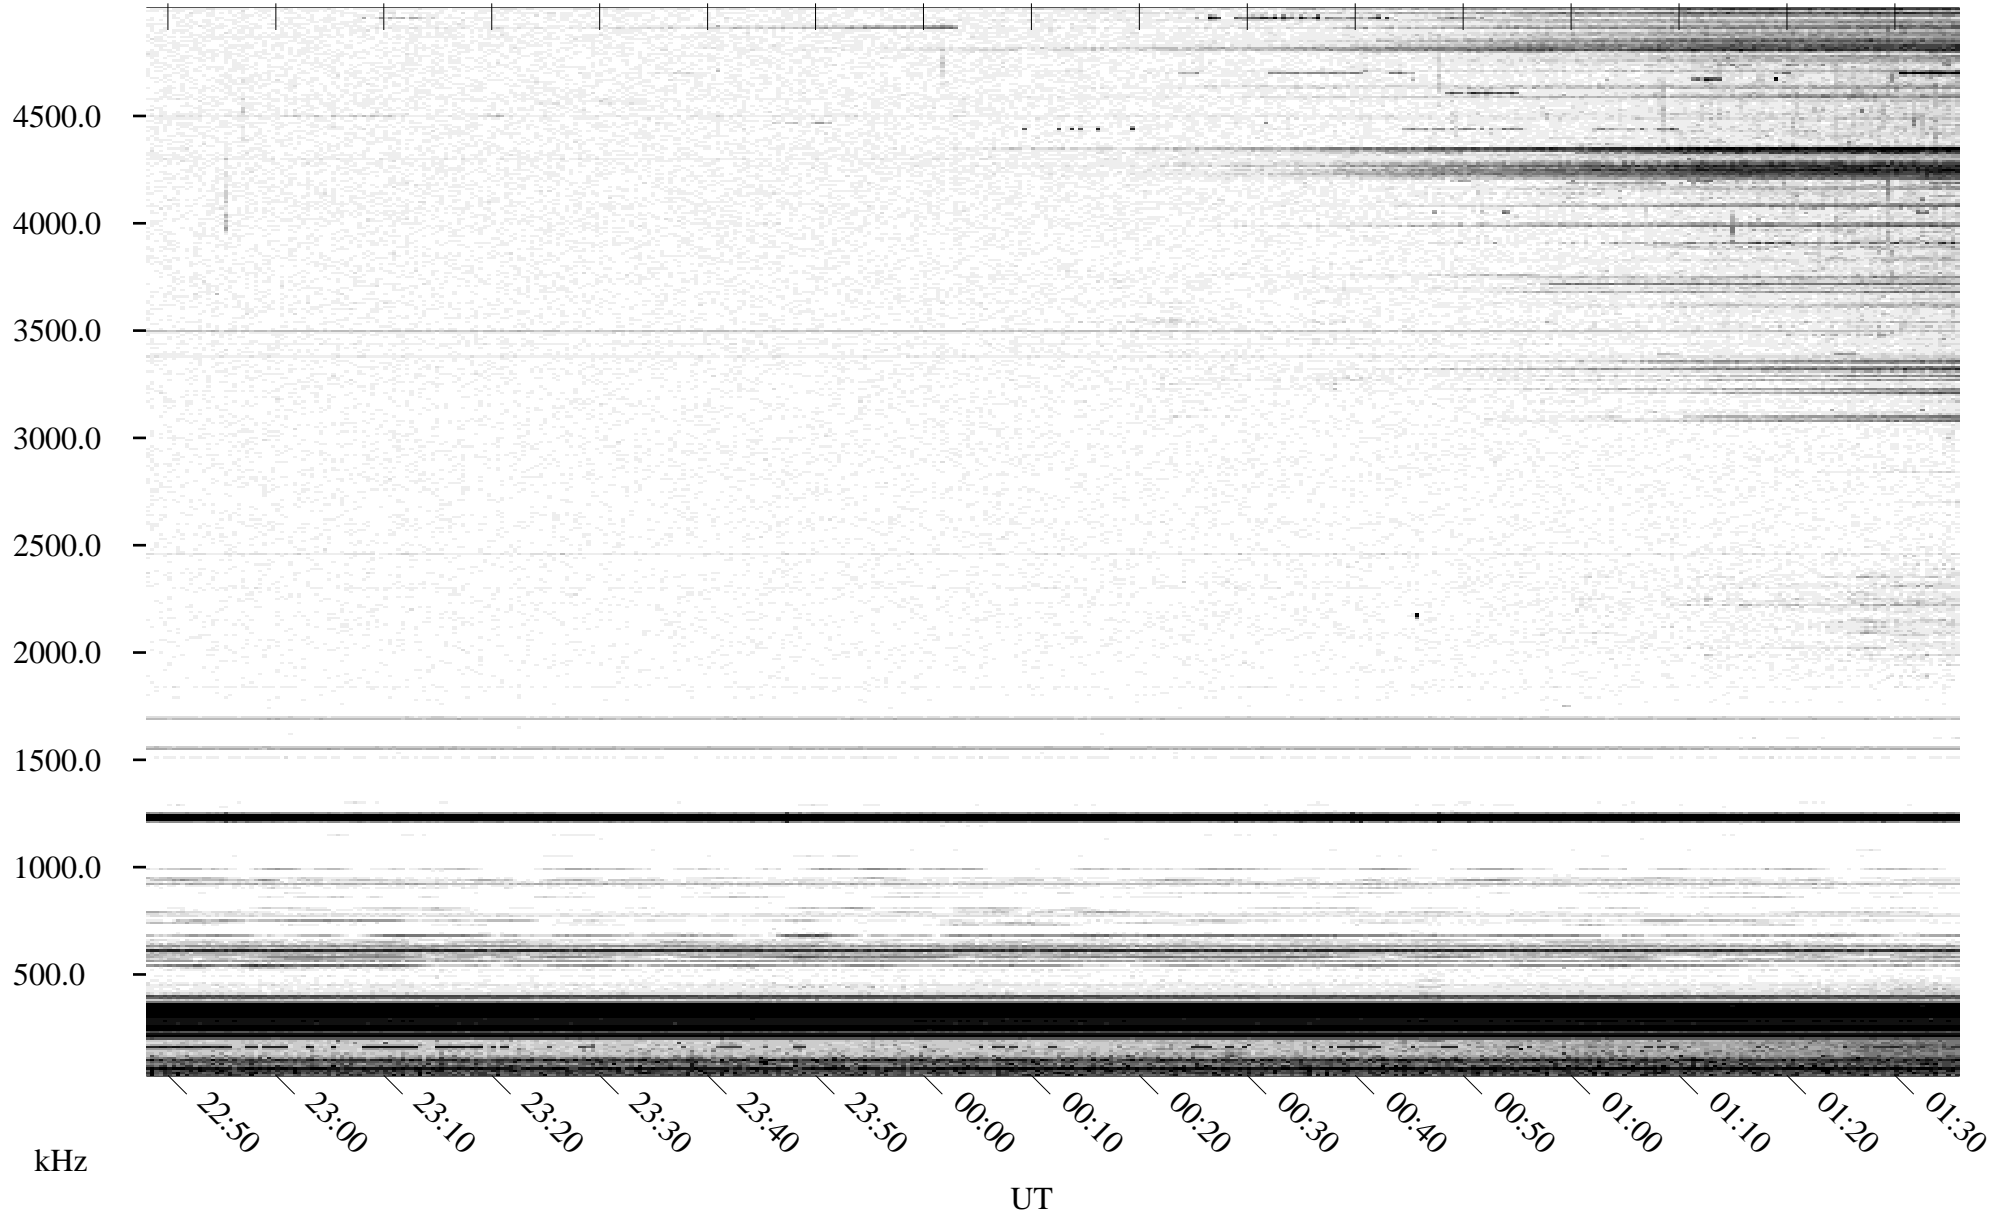

06/24/1996 Churchill, Manitoba

Linear Scale Black = 161 White = 15

ch96176l.r00m max_12

Page 1

06/24/1996 Churchill, Manitoba

Linear Scale Black = 161 White = 15

ch96176l.r00m max_12

Page 2

06/25/1996 Churchill, Manitoba

Linear Scale Black = 161 White = 15

ch96176l.r00m max_12

Page 3

06/25/1996 Churchill, Manitoba

Linear Scale Black = 161 White = 15

ch96176l.r00m max_12

Page 4

06/25/1996 Churchill, Manitoba

Linear Scale Black = 161 White = 15

ch96176l.r00m max_12

Page 5

06/25/1996 Churchill, Manitoba

Linear Scale Black = 161 White = 15

ch96176l.r00m max_12

Page 6

06/25/1996 Churchill, Manitoba

Linear Scale Black = 161 White = 15

ch96176l.r00m max_12

Page 7

06/25/1996 Churchill, Manitoba

Linear Scale Black = 161 White = 15

ch96176l.r00m max_12

Page 8