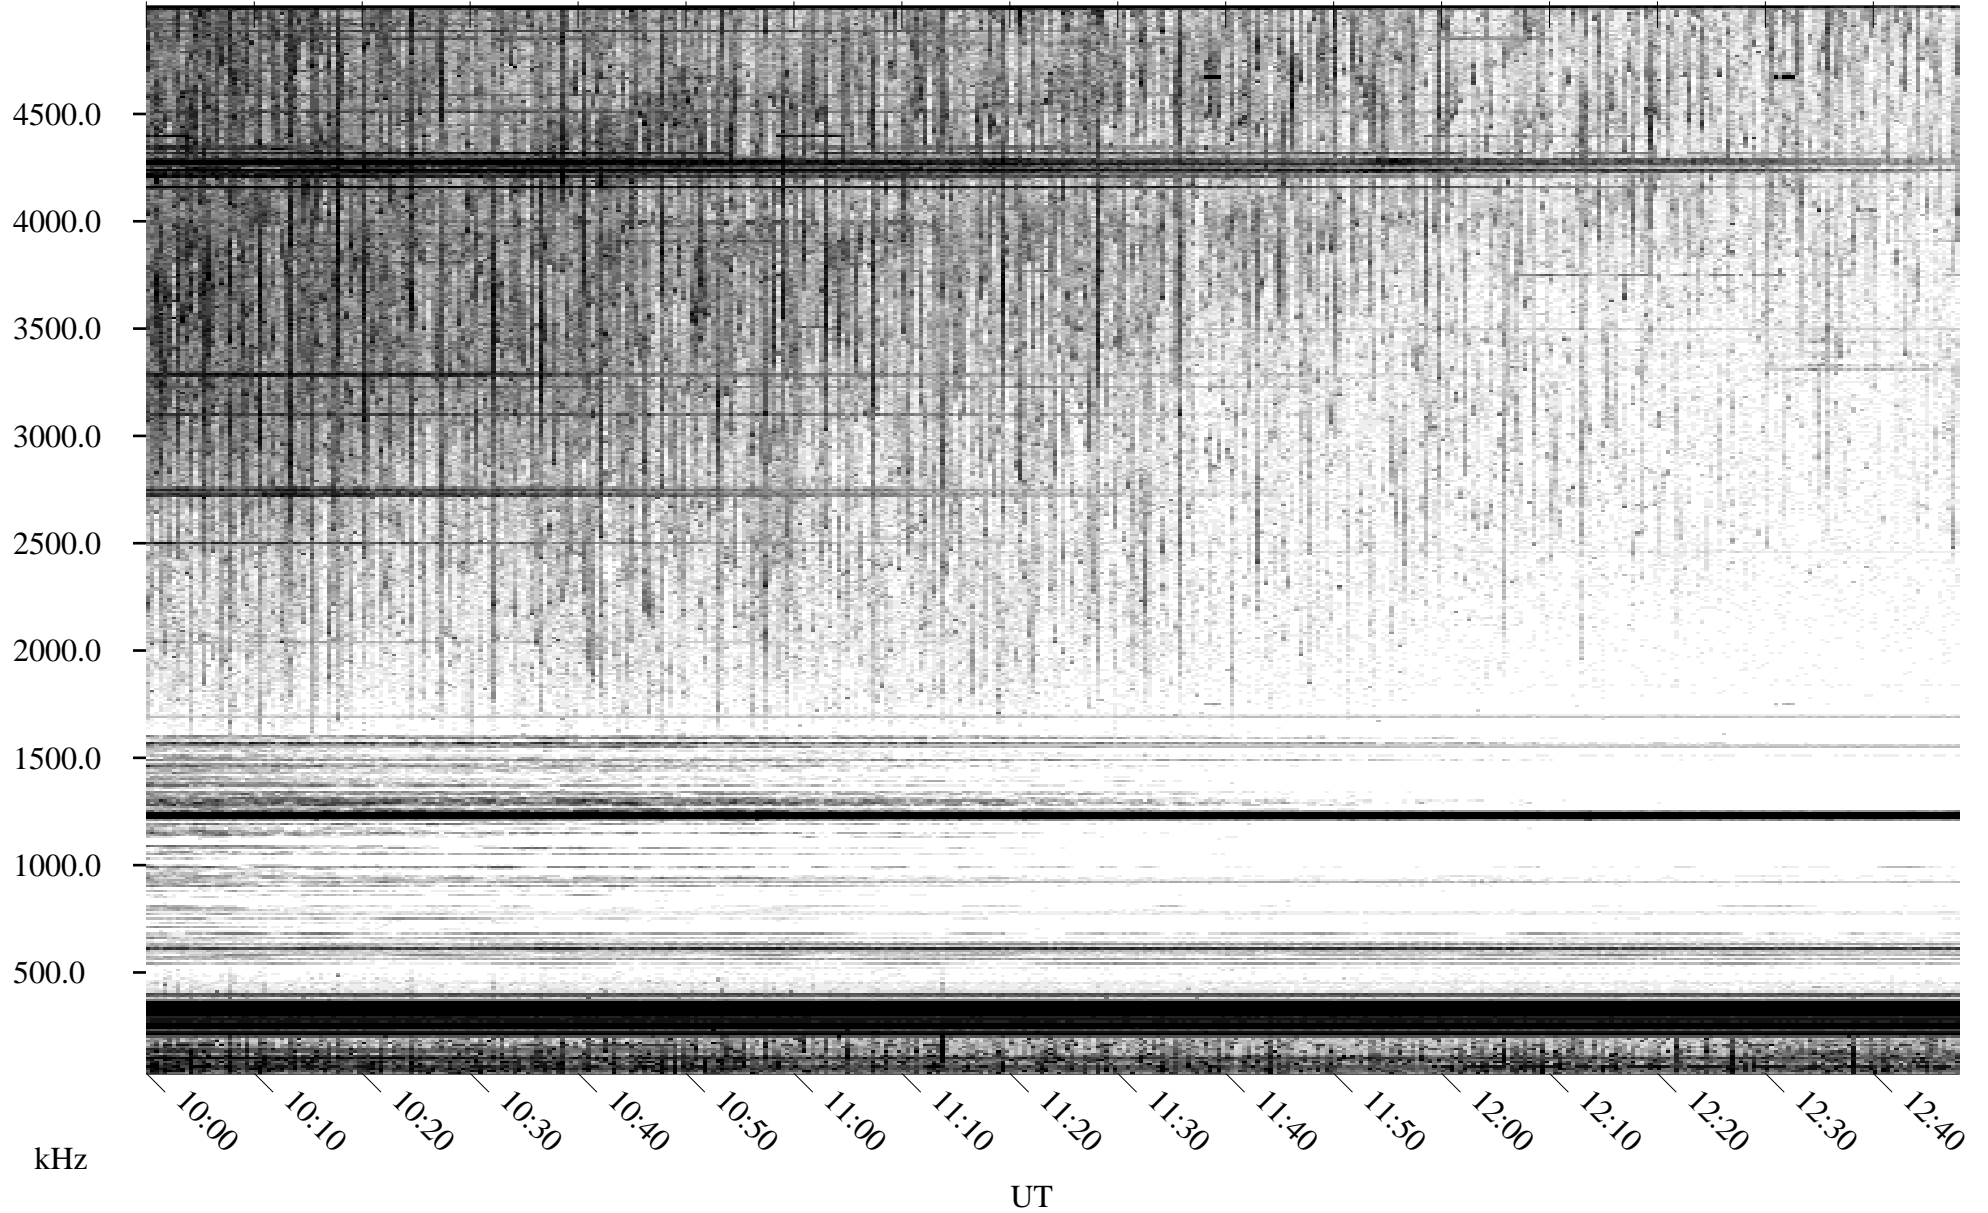

06/24/1996 Churchill, Manitoba

Linear Scale Black = 161 White = 15

ch96176l.r00m max_12

Page 1

06/24/1996 Churchill, Manitoba

Linear Scale Black = 161 White = 15

ch96176l.r00m max_12

Page 2

06/25/1996 Churchill, Manitoba

Linear Scale Black = 161 White = 15

ch96176l.r00m max_12

Page 3

06/25/1996 Churchill, Manitoba

Linear Scale Black = 161 White = 15

ch96176l.r00m max_12

Page 4

06/25/1996 Churchill, Manitoba

Linear Scale Black = 161 White = 15

ch96176l.r00m max_12

Page 5

06/25/1996 Churchill, Manitoba

Linear Scale Black = 161 White = 15

ch96176l.r00m max_12

Page 6

06/25/1996 Churchill, Manitoba

Linear Scale Black = 161 White = 15

ch96176l.r00m max_12

Page 7

06/25/1996 Churchill, Manitoba

Linear Scale Black = 161 White = 15

ch96176l.r00m max_12

Page 8