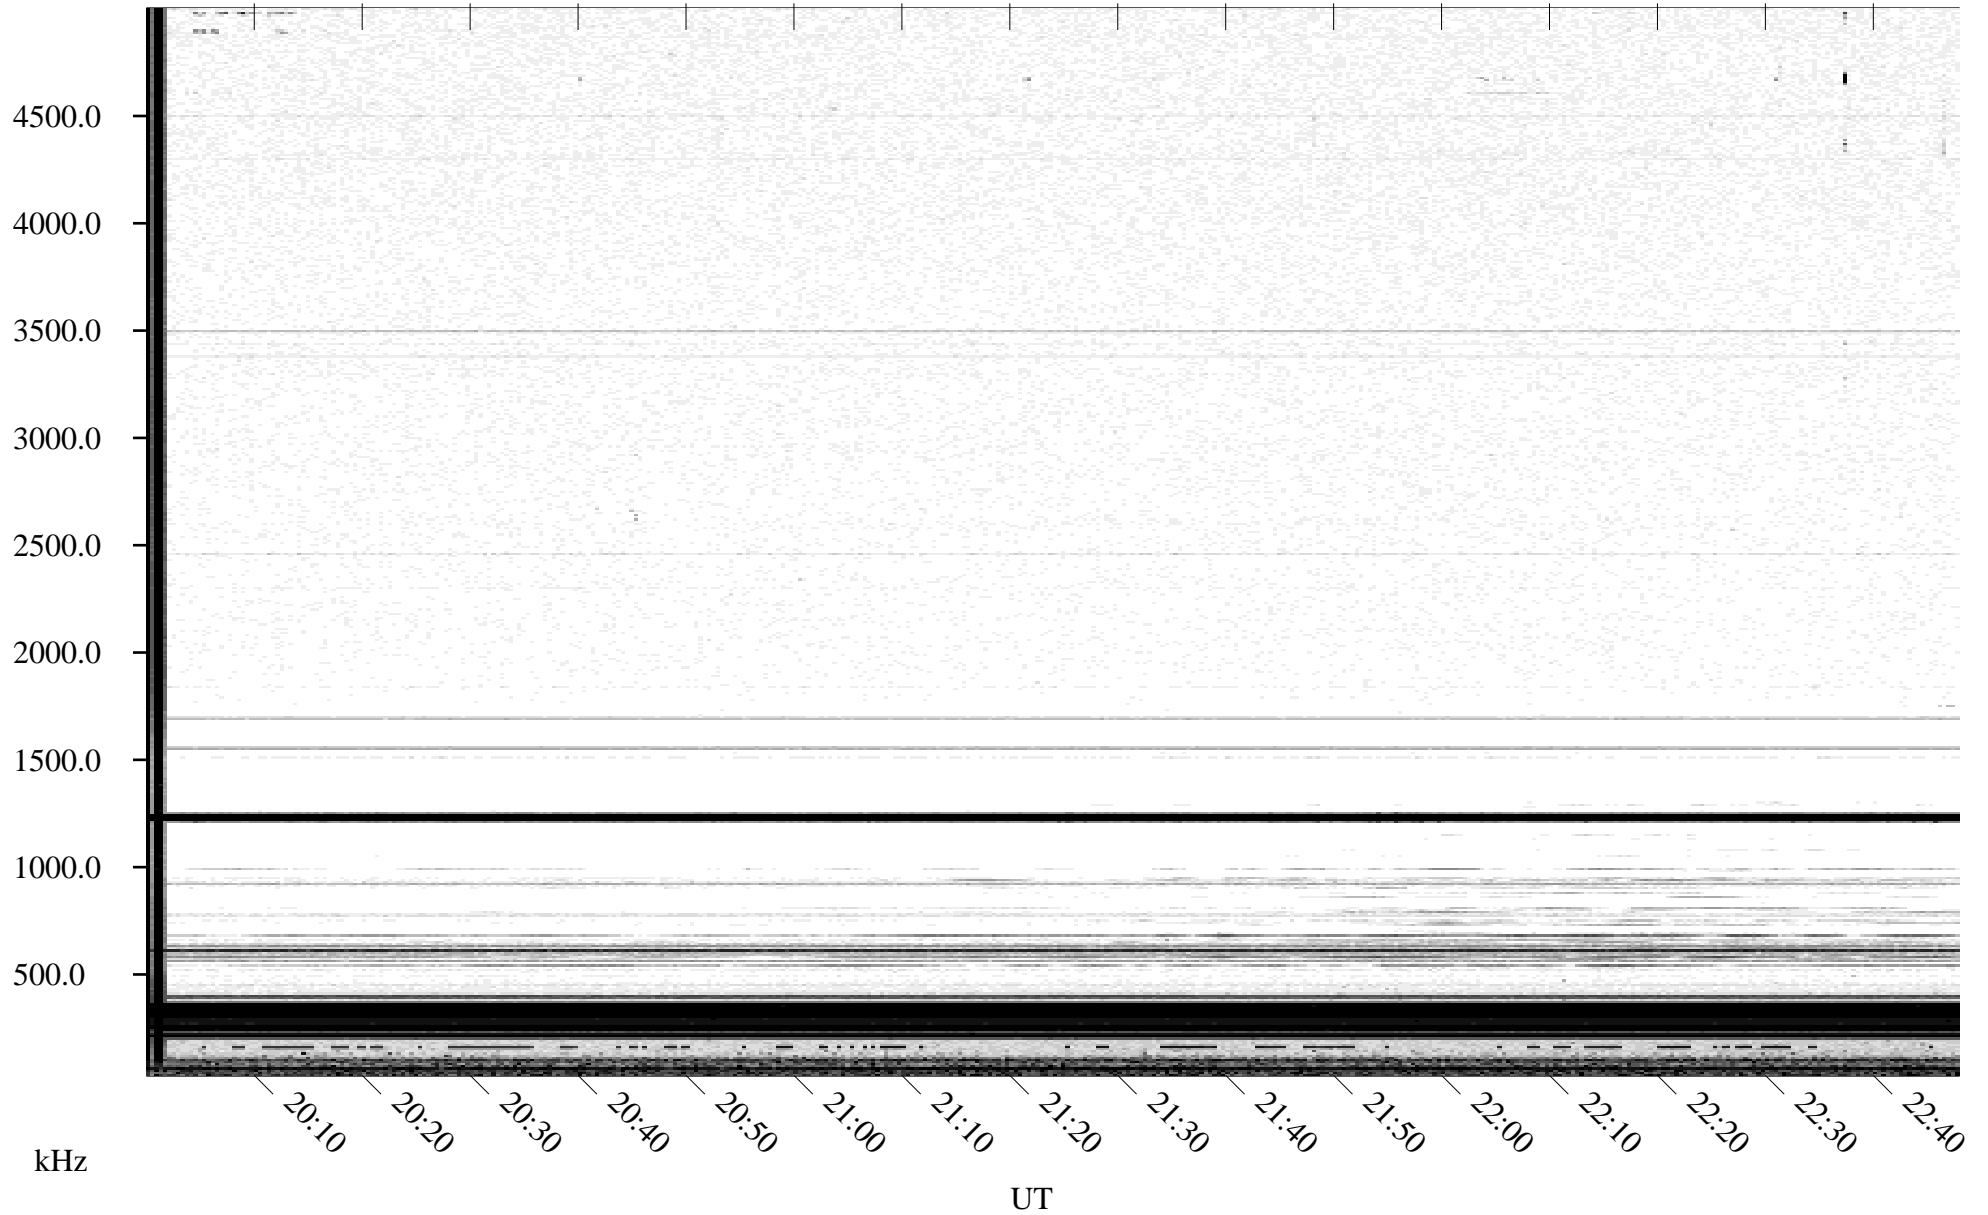

06/24/1996 Churchill, Manitoba

Linear Scale Black = 161 White = 15

ch96176l.r00m max_12

Page 1

06/24/1996 Churchill, Manitoba

Linear Scale Black = 161 White = 15

ch96176l.r00m max_12

Page 2

06/25/1996 Churchill, Manitoba

Linear Scale Black = 161 White = 15

ch96176l.r00m max_12

Page 3

06/25/1996 Churchill, Manitoba

Linear Scale Black = 161 White = 15

ch96176l.r00m max_12

Page 4

06/25/1996 Churchill, Manitoba

Linear Scale Black = 161 White = 15

ch96176l.r00m max_12

Page 5

06/25/1996 Churchill, Manitoba

Linear Scale Black = 161 White = 15

ch96176l.r00m max_12

Page 6

06/25/1996 Churchill, Manitoba

Linear Scale Black = 161 White = 15

ch96176l.r00m max_12

Page 7

06/25/1996 Churchill, Manitoba

Linear Scale Black = 161 White = 15

ch96176l.r00m max_12

Page 8