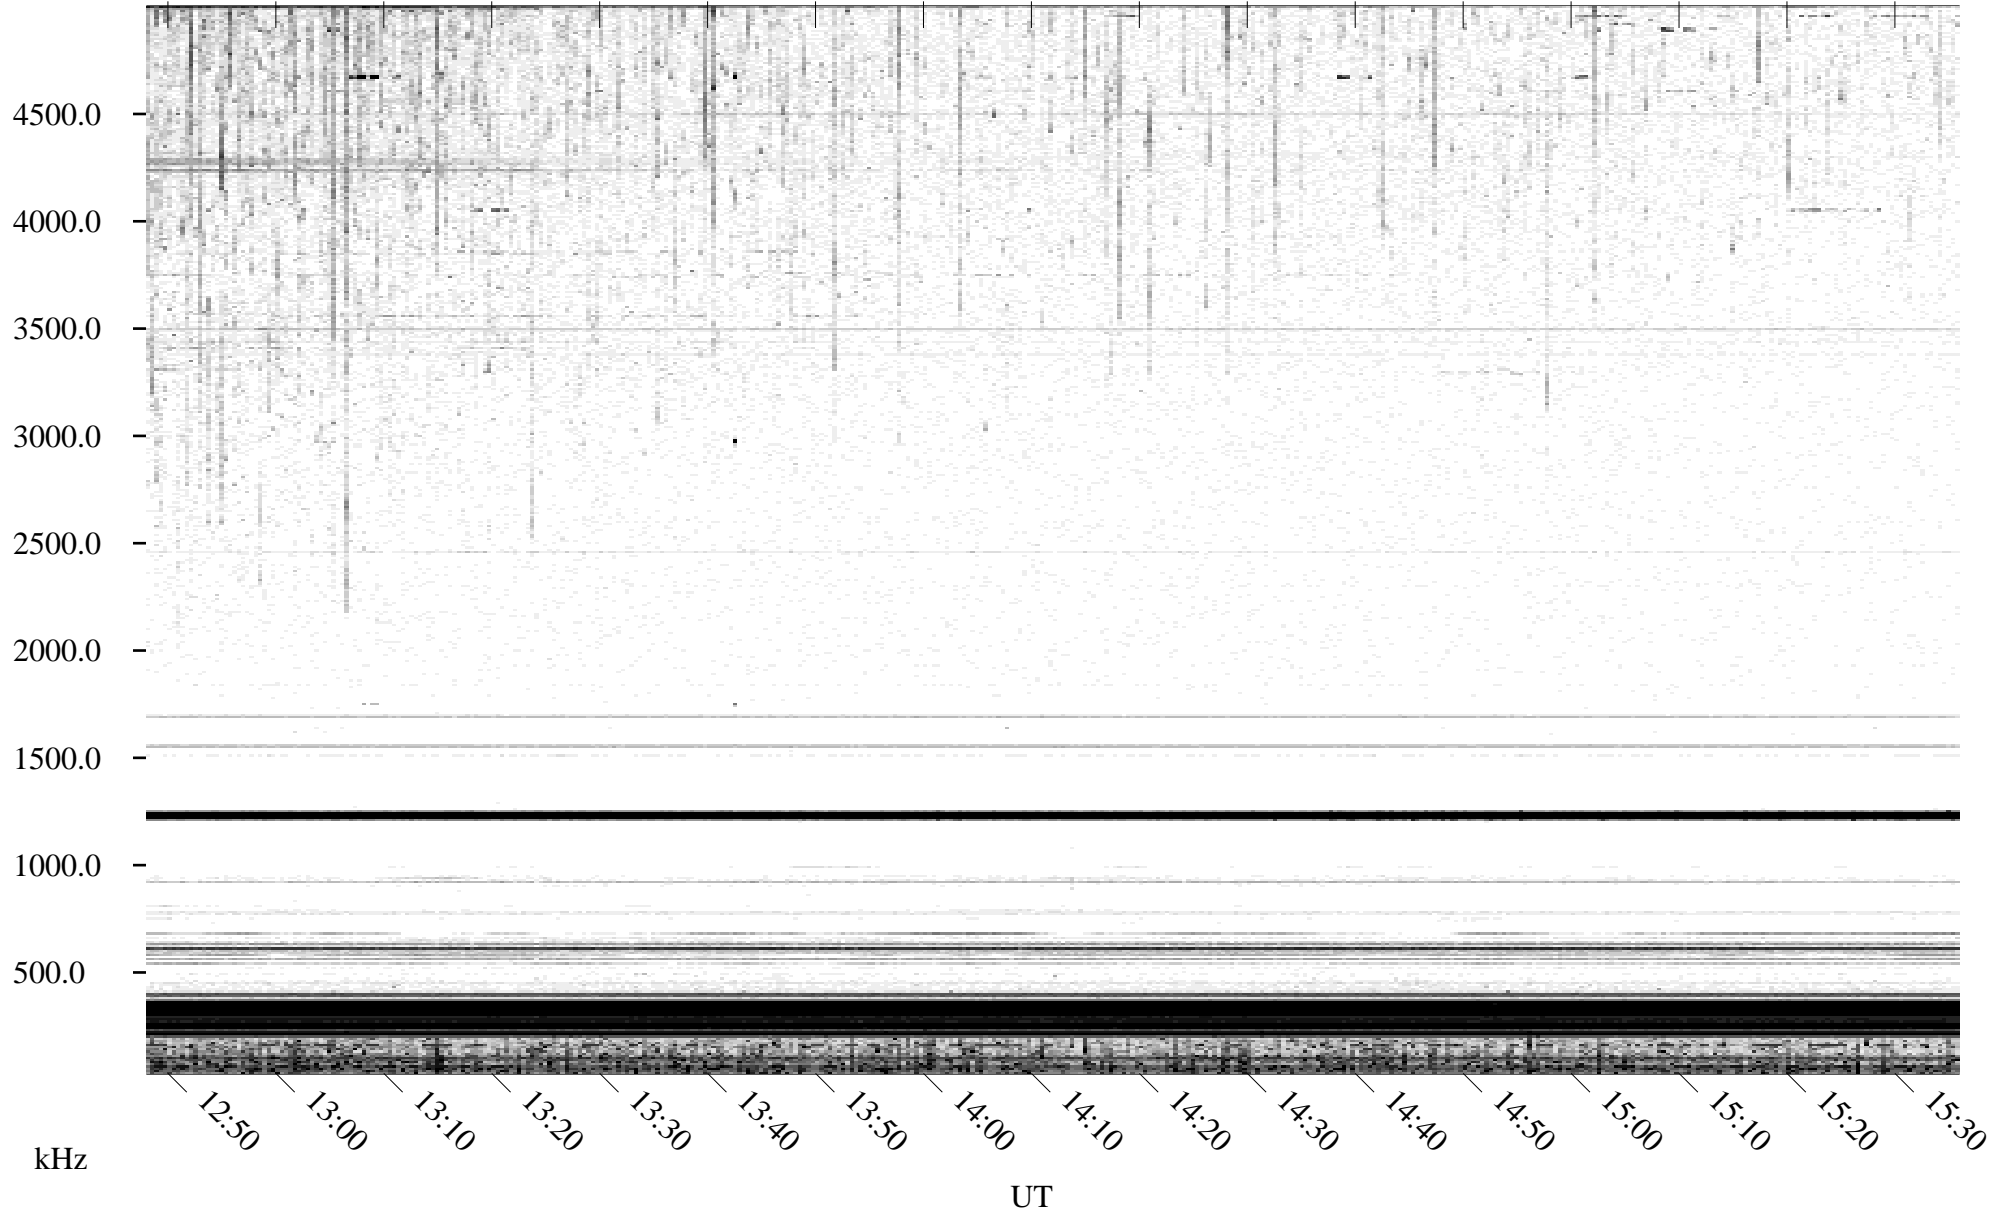

06/24/1996 Churchill, Manitoba

Linear Scale Black = 161 White = 15

ch96176l.r00m max_12

Page 1

06/24/1996 Churchill, Manitoba

Linear Scale Black = 161 White = 15

ch96176l.r00m max_12

Page 2

06/25/1996 Churchill, Manitoba

Linear Scale Black = 161 White = 15

ch96176l.r00m max_12

Page 3

06/25/1996 Churchill, Manitoba

Linear Scale Black = 161 White = 15

ch96176l.r00m max_12

Page 4

06/25/1996 Churchill, Manitoba

Linear Scale Black = 161 White = 15

ch96176l.r00m max_12

Page 5

06/25/1996 Churchill, Manitoba

Linear Scale Black = 161 White = 15

ch96176l.r00m max_12

Page 6

06/25/1996 Churchill, Manitoba

Linear Scale Black = 161 White = 15

ch96176l.r00m max_12

Page 7

06/25/1996 Churchill, Manitoba

Linear Scale Black = 161 White = 15

ch96176l.r00m max_12

Page 8