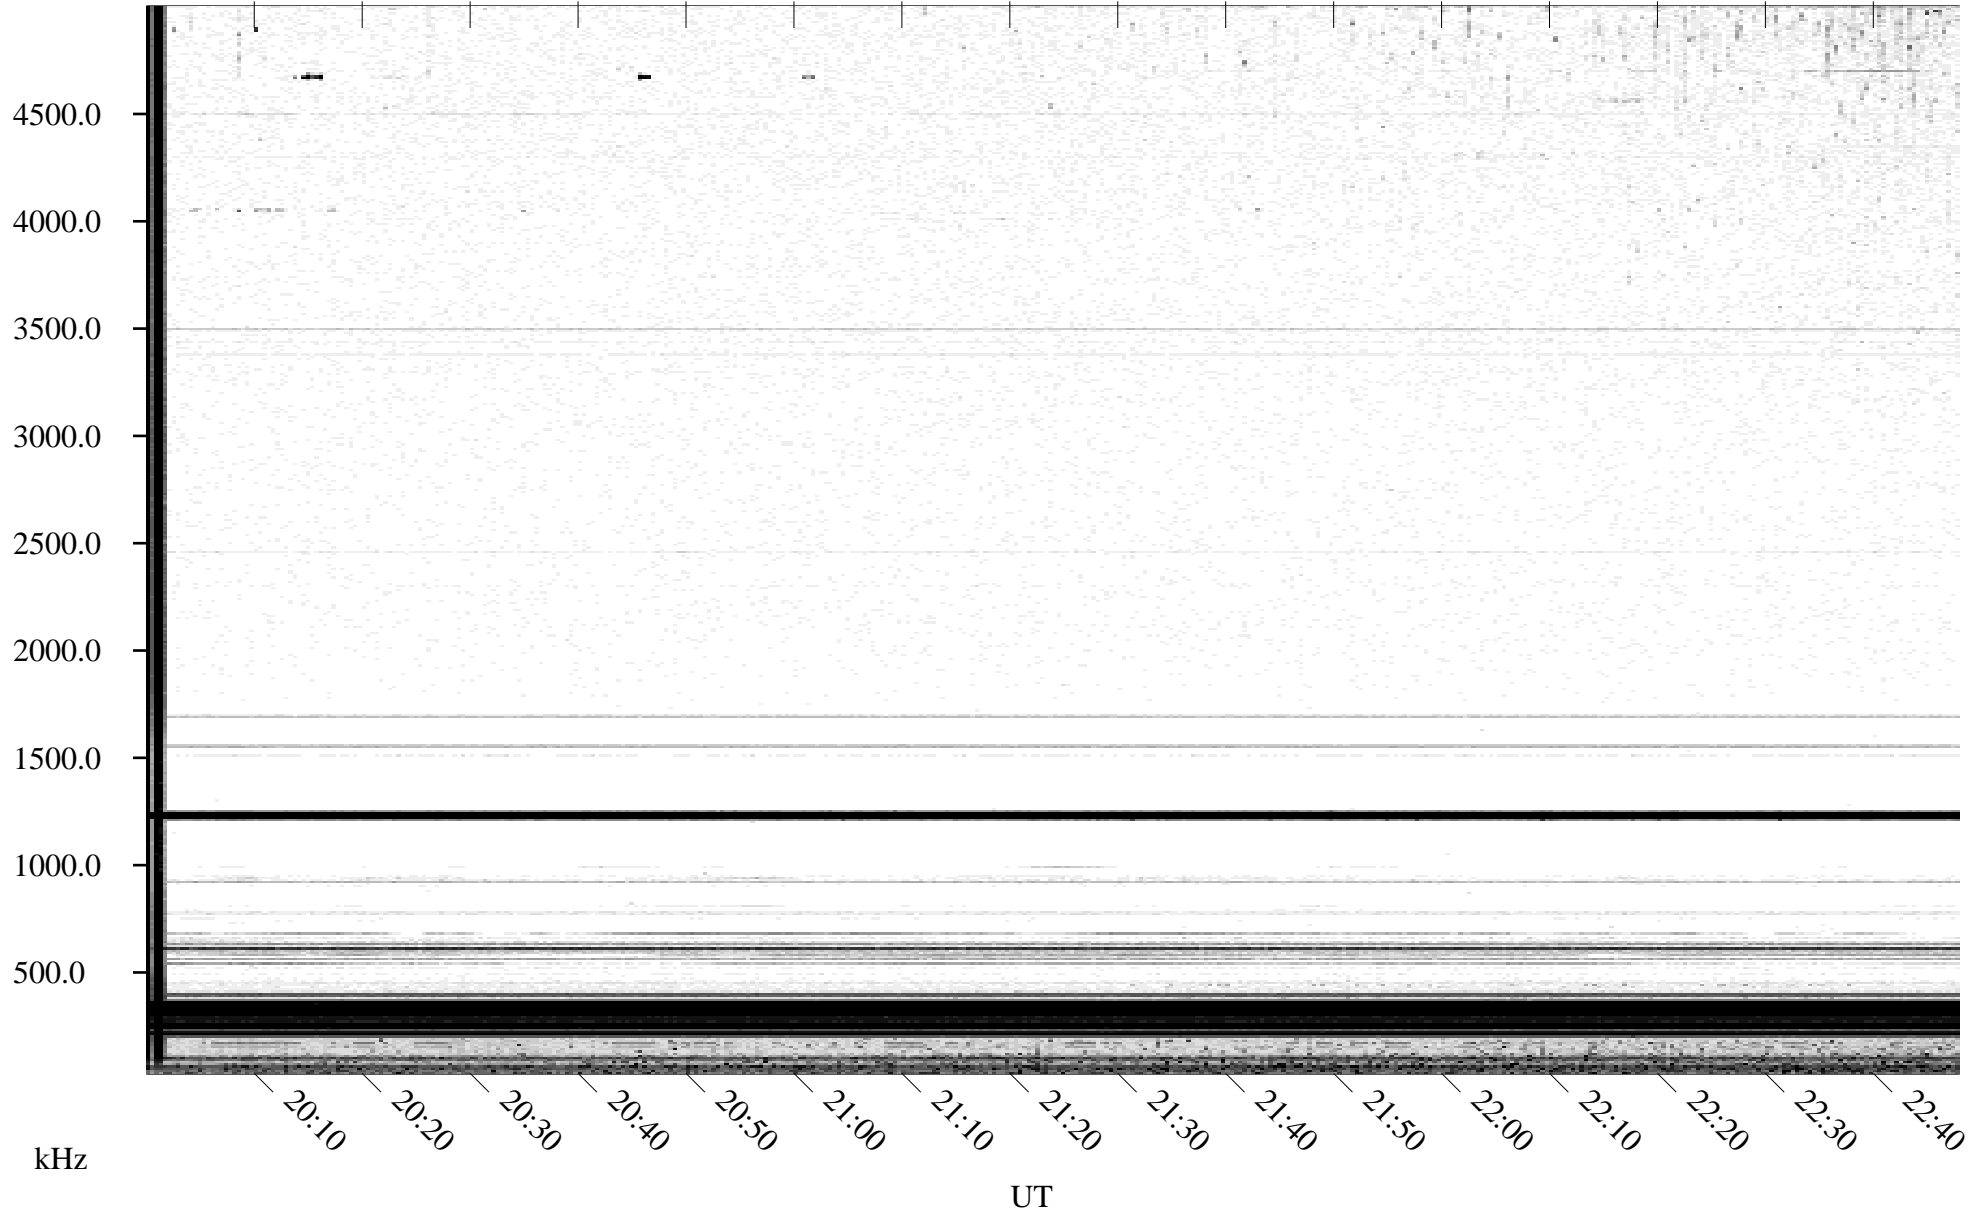

06/25/1996 Churchill, Manitoba

Linear Scale Black = 161 White = 15

ch961771l.r00m max_12

Page 1

06/25/1996 Churchill, Manitoba

Linear Scale Black = 161 White = 15

ch961771.r00m max_12

Page 2

06/26/1996 Churchill, Manitoba

Linear Scale Black = 161 White = 15

ch961771.r00m max_12

Page 3

06/26/1996 Churchill, Manitoba

Linear Scale Black = 161 White = 15

ch961771.r00m max_12

Page 4

06/26/1996 Churchill, Manitoba

Linear Scale Black = 161 White = 15

ch961771.r00m max_12

Page 5

06/26/1996 Churchill, Manitoba

Linear Scale Black = 161 White = 15

ch961771.r00m max_12

Page 6

06/26/1996 Churchill, Manitoba

Linear Scale Black = 161 White = 15

ch961771.r00m max_12

Page 7

06/26/1996 Churchill, Manitoba

Linear Scale Black = 161 White = 15

ch961771.r00m max_12

Page 8