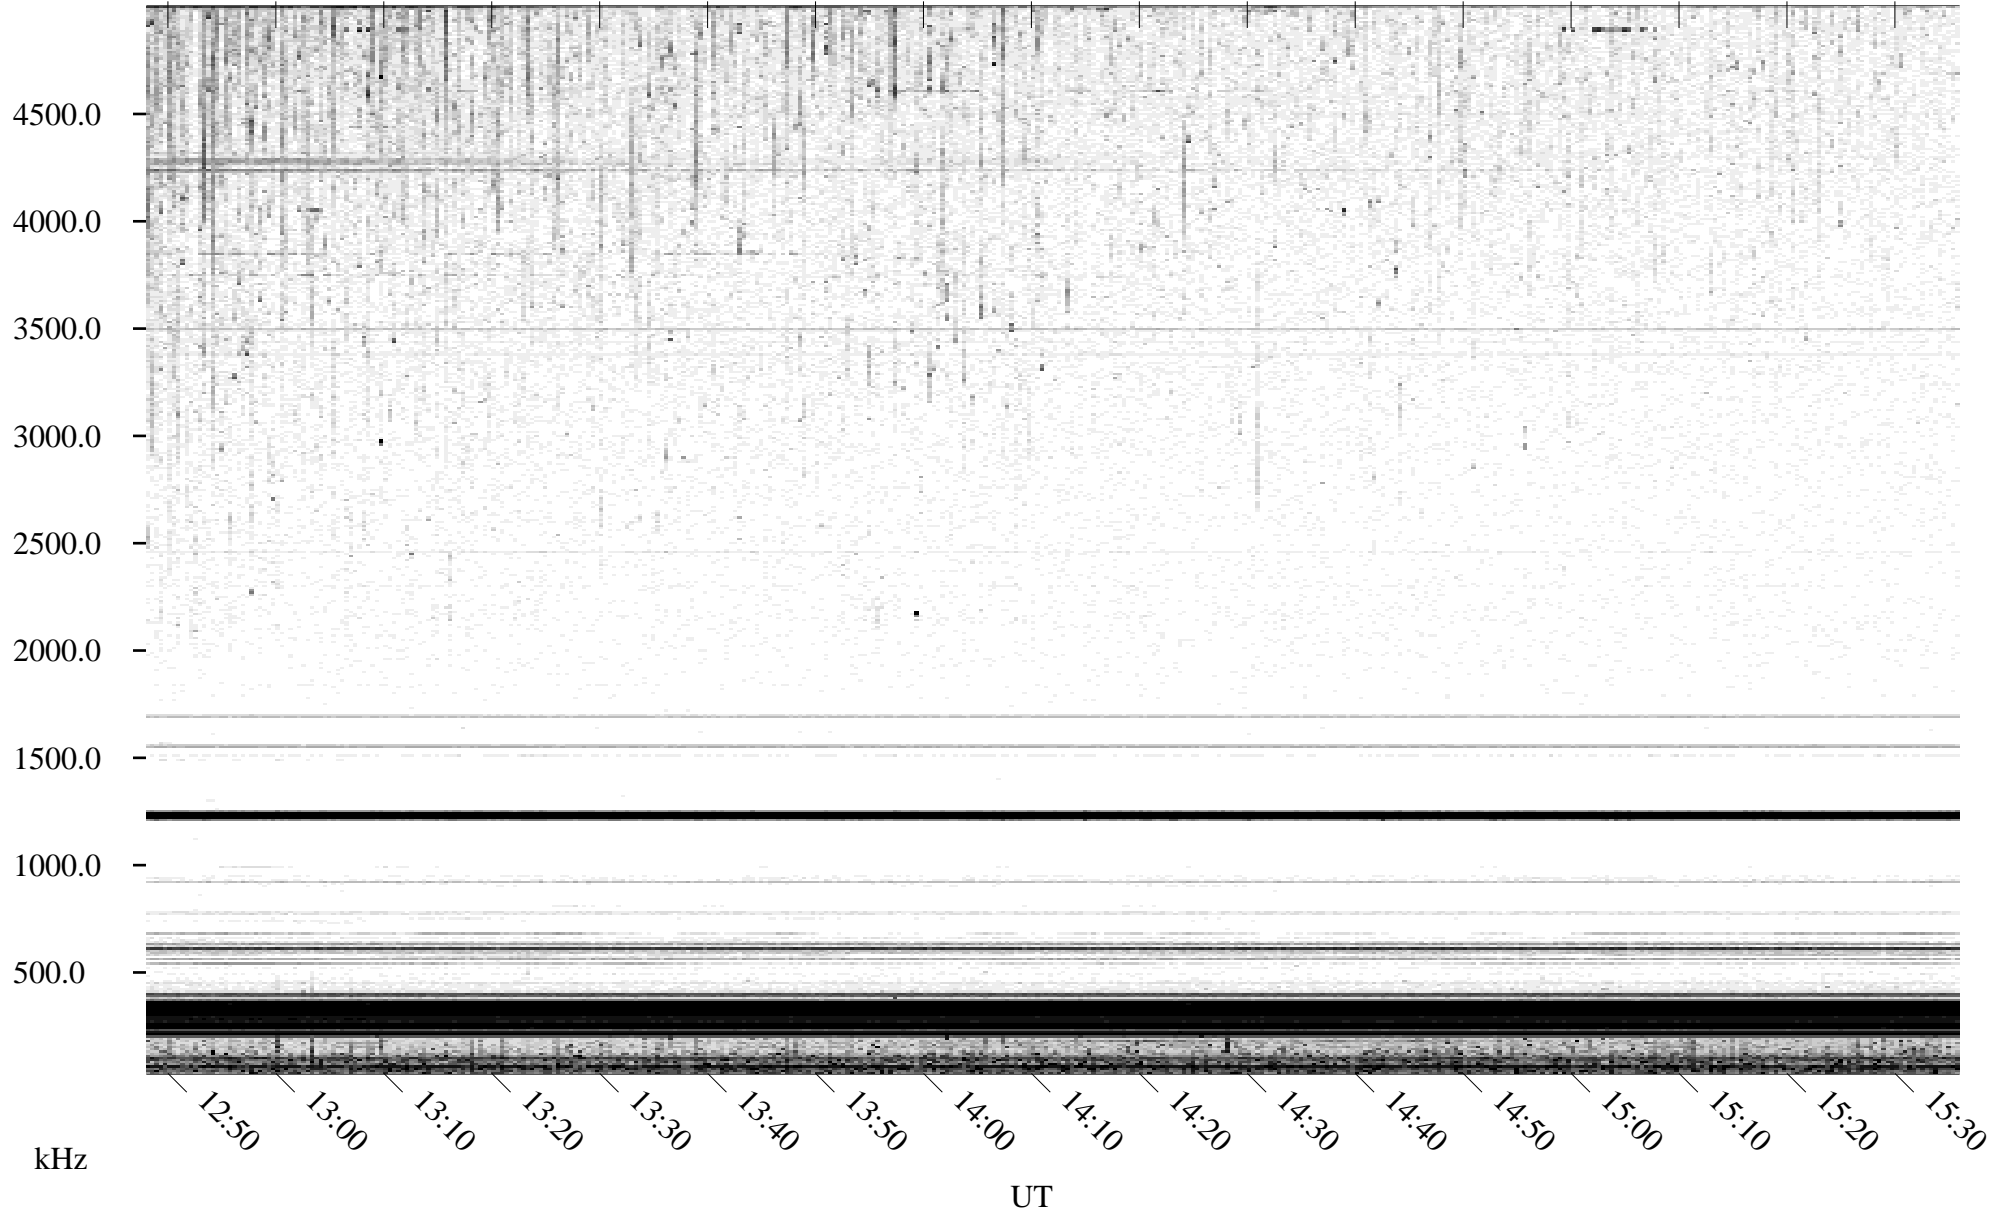

06/25/1996 Churchill, Manitoba

Linear Scale Black = 161 White = 15

ch961771l.r00m max_12

Page 1

06/25/1996 Churchill, Manitoba

Linear Scale Black = 161 White = 15

ch961771.r00m max_12

Page 2

06/26/1996 Churchill, Manitoba

Linear Scale Black = 161 White = 15

ch961771.r00m max_12

Page 3

06/26/1996 Churchill, Manitoba

Linear Scale Black = 161 White = 15

ch961771.r00m max_12

Page 4

06/26/1996 Churchill, Manitoba

Linear Scale Black = 161 White = 15

ch961771.r00m max_12

Page 5

06/26/1996 Churchill, Manitoba

Linear Scale Black = 161 White = 15

ch961771.r00m max_12

Page 6

06/26/1996 Churchill, Manitoba

Linear Scale Black = 161 White = 15

ch961771.r00m max_12

Page 7

06/26/1996 Churchill, Manitoba

Linear Scale Black = 161 White = 15

ch961771.r00m max_12

Page 8