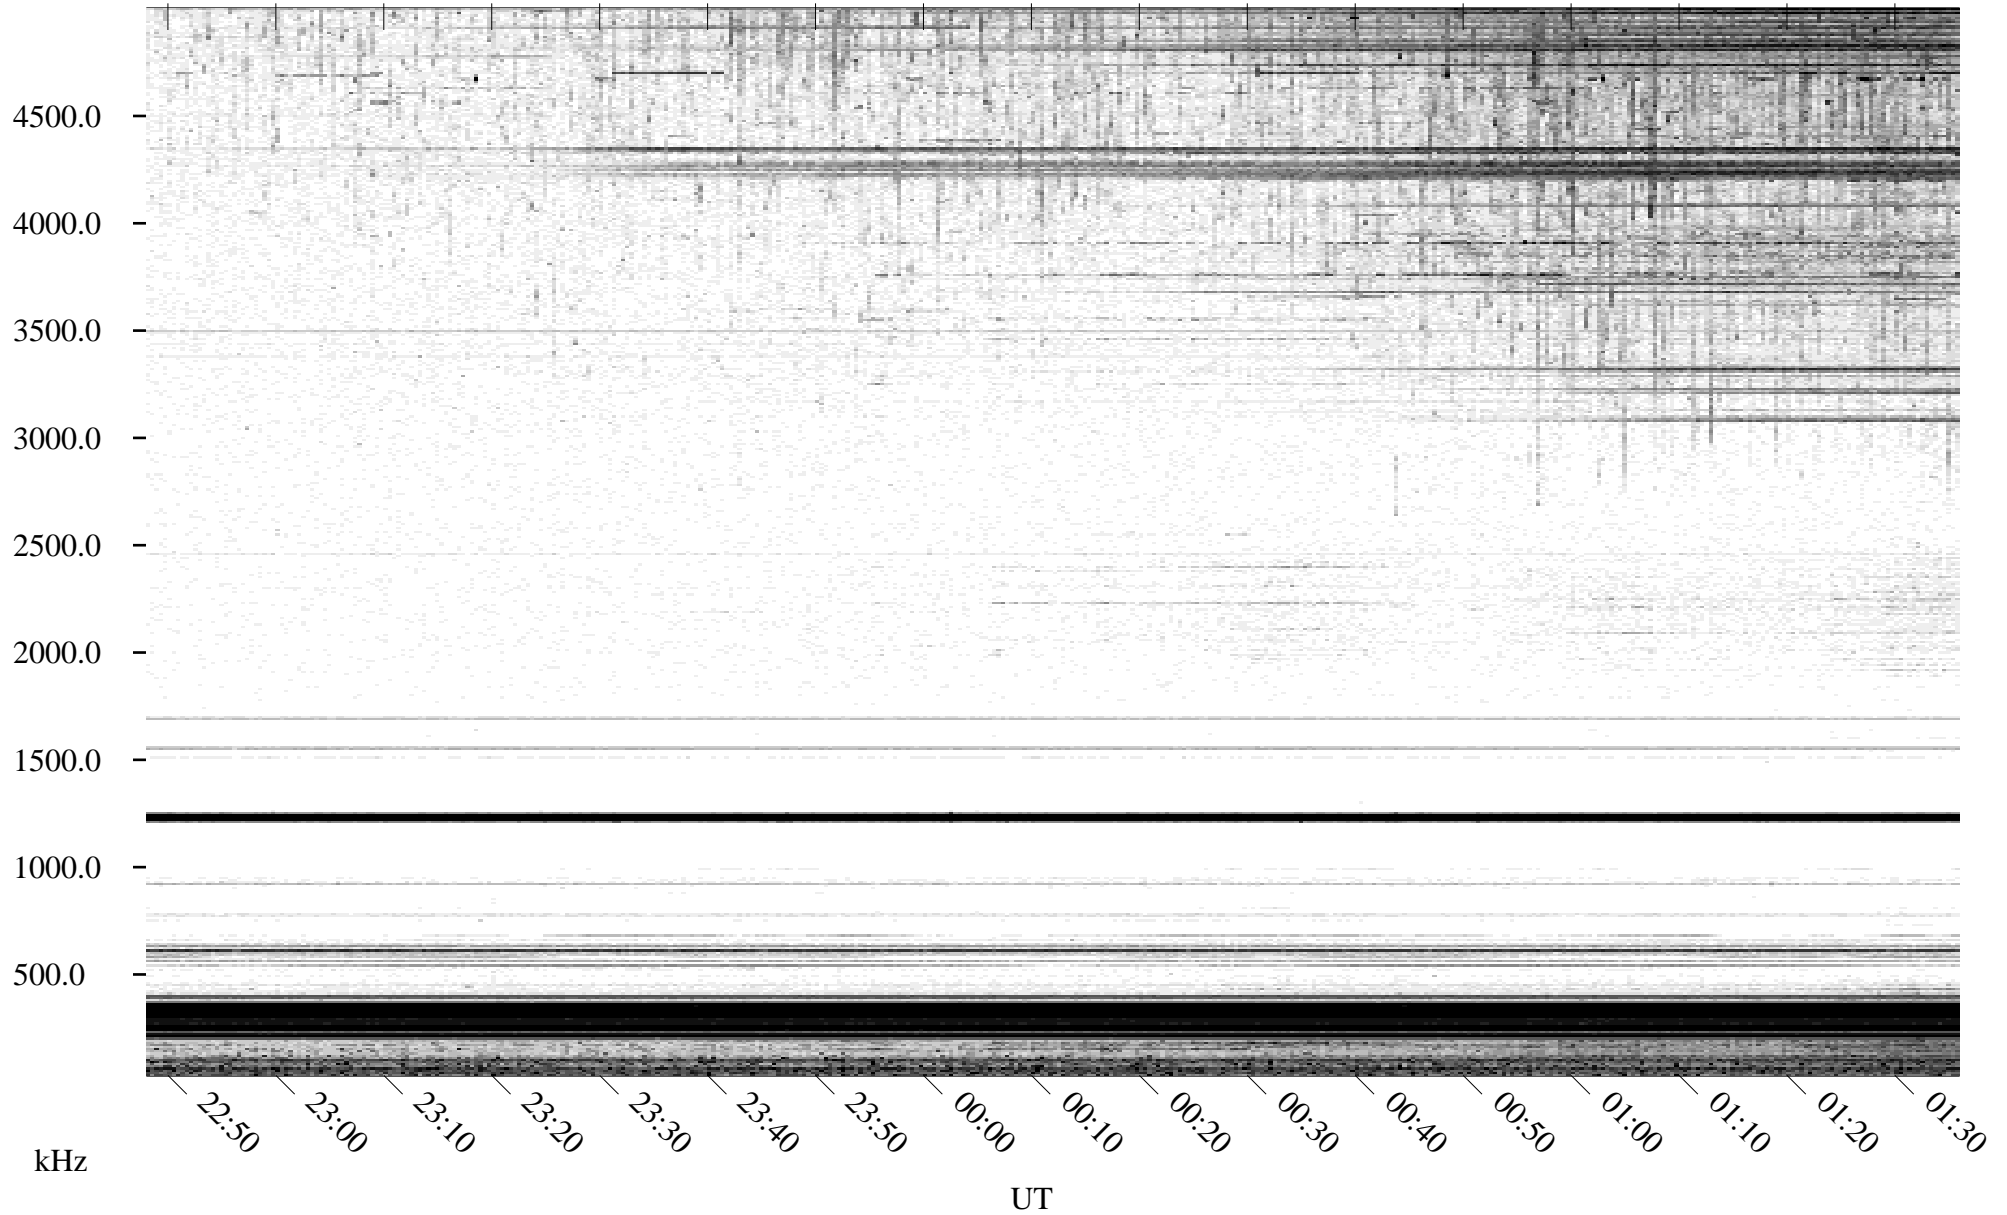

06/25/1996 Churchill, Manitoba

Linear Scale Black = 161 White = 15

ch961771l.r00m max_12

Page 1

06/25/1996 Churchill, Manitoba

Linear Scale Black = 161 White = 15

ch961771.r00m max_12

Page 2

06/26/1996 Churchill, Manitoba

Linear Scale Black = 161 White = 15

ch961771.r00m max_12

Page 3

06/26/1996 Churchill, Manitoba

Linear Scale Black = 161 White = 15

ch961771.r00m max_12

Page 4

06/26/1996 Churchill, Manitoba

Linear Scale Black = 161 White = 15

ch961771.r00m max_12

Page 5

06/26/1996 Churchill, Manitoba

Linear Scale Black = 161 White = 15

ch961771.r00m max_12

Page 6

06/26/1996 Churchill, Manitoba

Linear Scale Black = 161 White = 15

ch961771.r00m max_12

Page 7

06/26/1996 Churchill, Manitoba

Linear Scale Black = 161 White = 15

ch961771.r00m max_12

Page 8