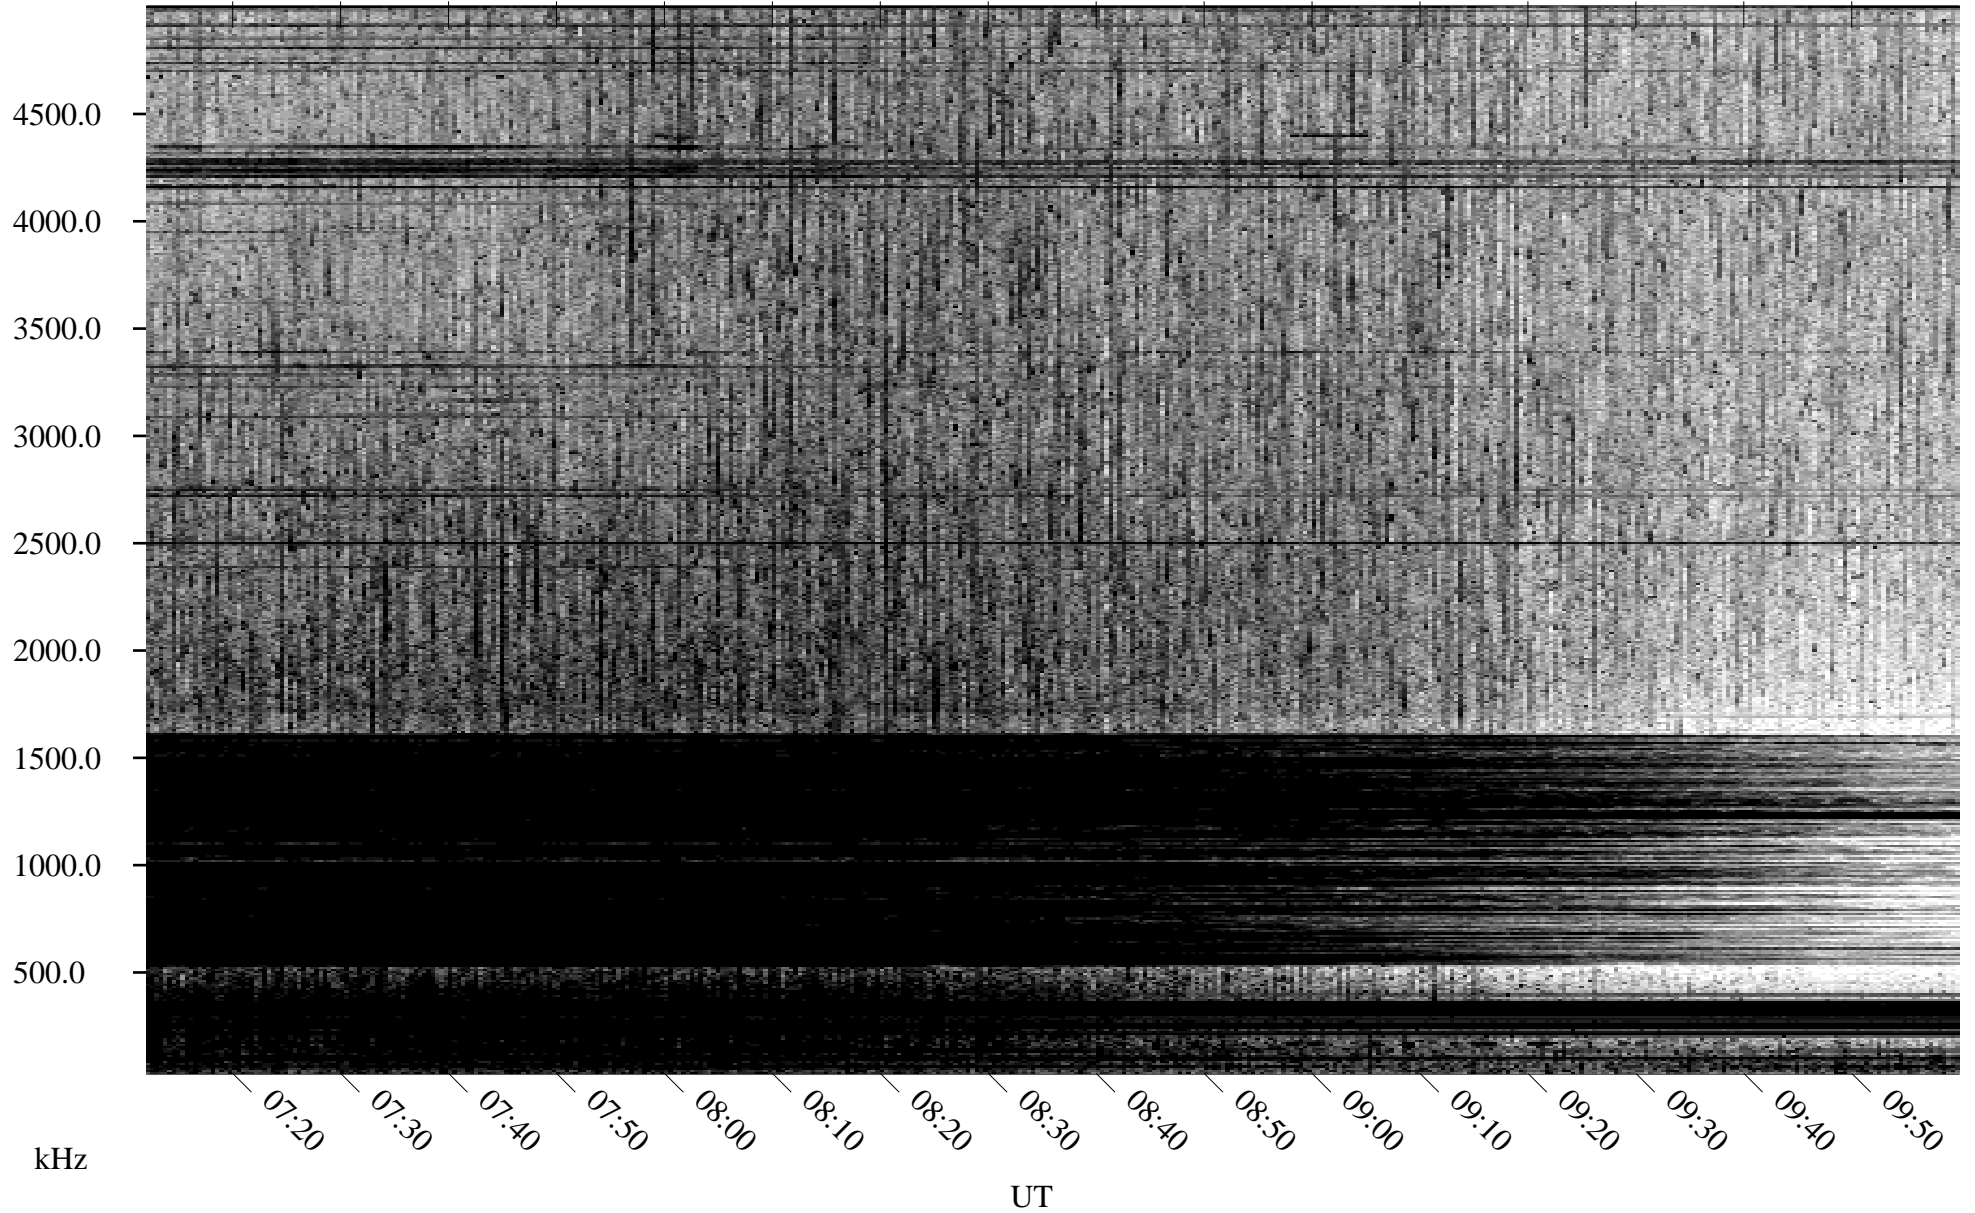

06/25/1996 Churchill, Manitoba

Linear Scale Black = 161 White = 15

ch961771l.r00m max_12

Page 1

06/25/1996 Churchill, Manitoba

Linear Scale Black = 161 White = 15

ch961771.r00m max_12

Page 2

06/26/1996 Churchill, Manitoba

Linear Scale Black = 161 White = 15

ch961771.r00m max_12

Page 3

06/26/1996 Churchill, Manitoba

Linear Scale Black = 161 White = 15

ch961771.r00m max_12

Page 4

06/26/1996 Churchill, Manitoba

Linear Scale Black = 161 White = 15

ch961771.r00m max_12

Page 5

06/26/1996 Churchill, Manitoba

Linear Scale Black = 161 White = 15

ch961771.r00m max_12

Page 6

06/26/1996 Churchill, Manitoba

Linear Scale Black = 161 White = 15

ch961771.r00m max_12

Page 7

06/26/1996 Churchill, Manitoba

Linear Scale Black = 161 White = 15

ch961771.r00m max_12

Page 8