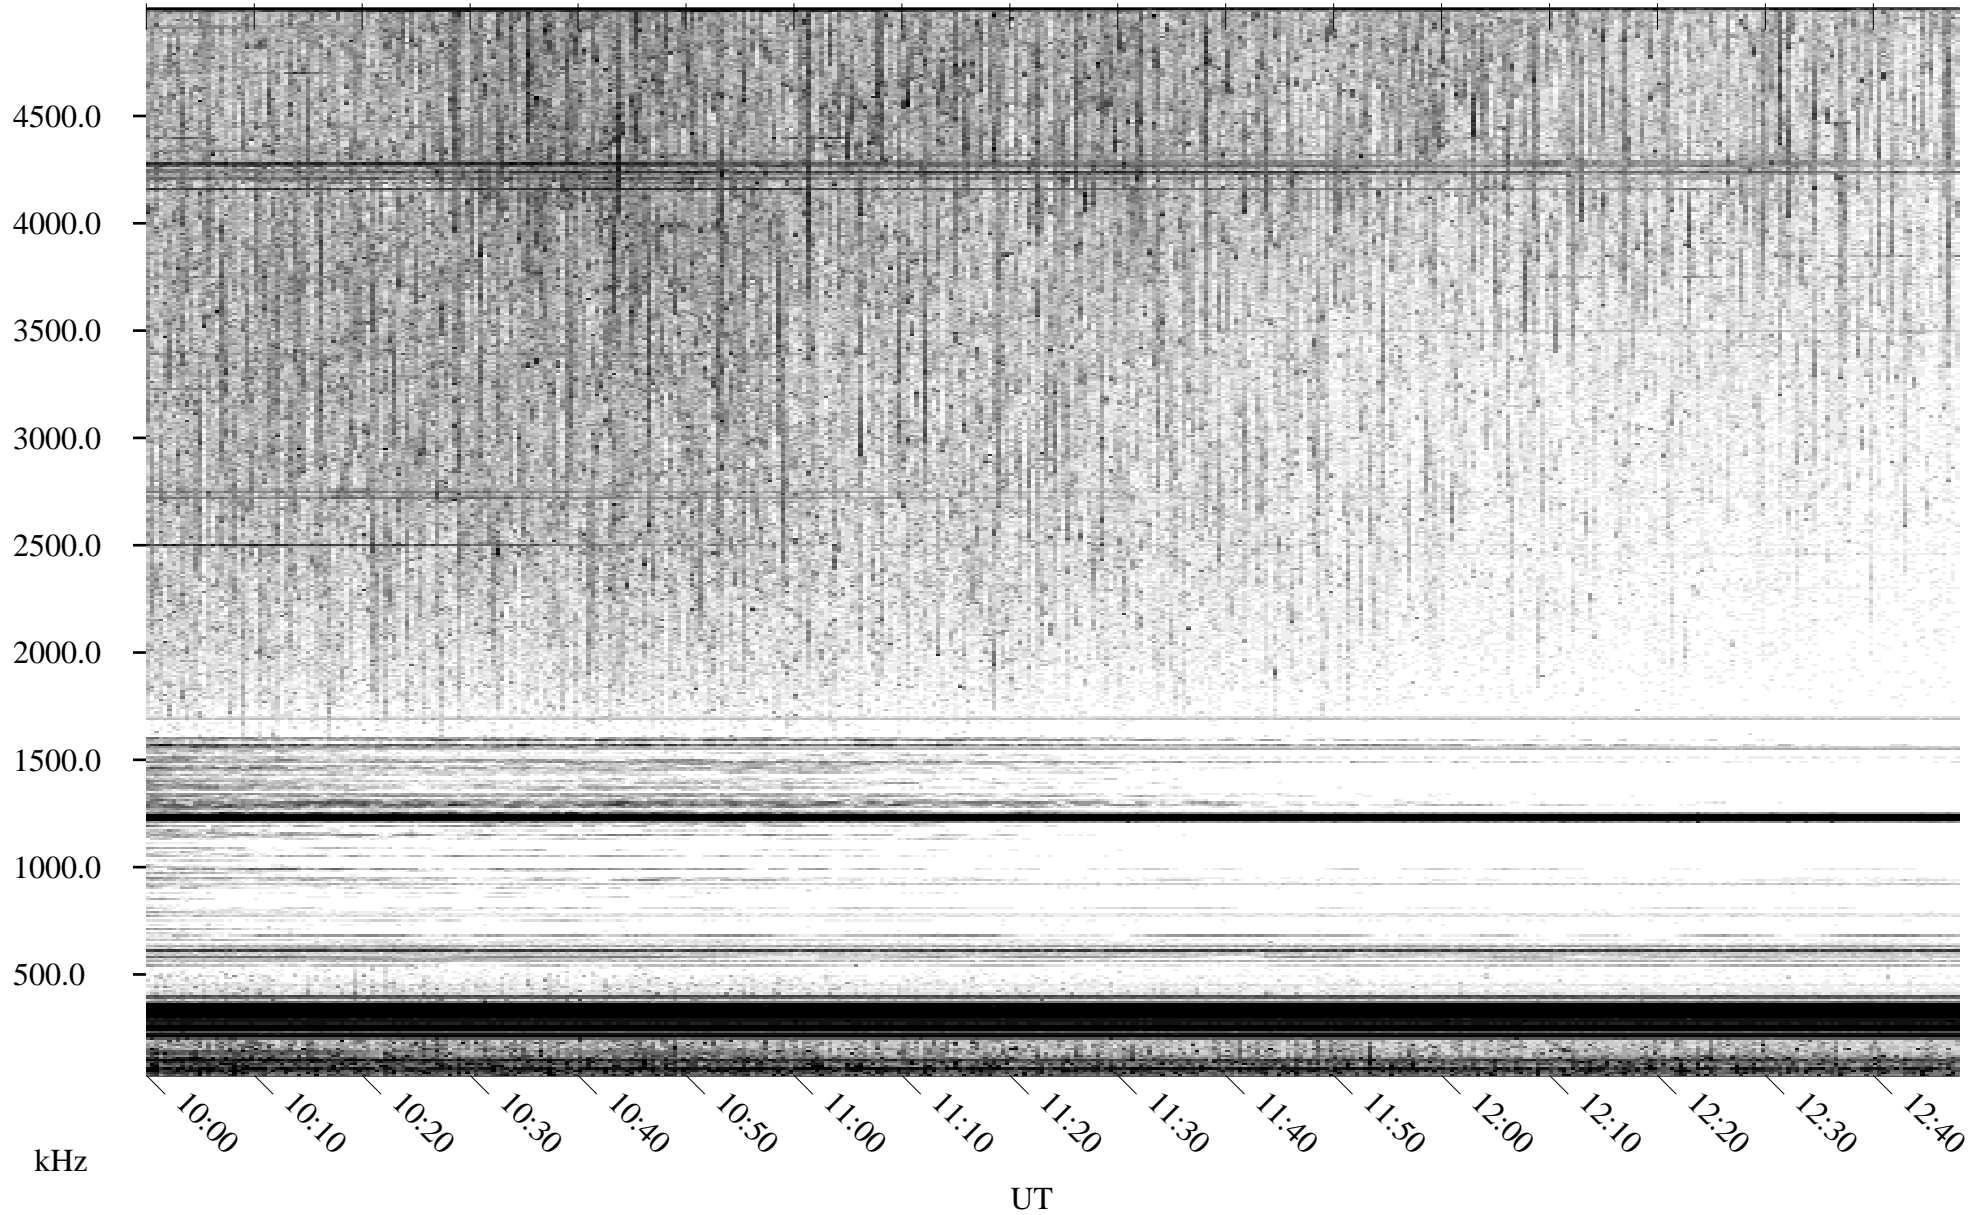

06/25/1996 Churchill, Manitoba

Linear Scale Black = 161 White = 15

ch961771l.r00m max_12

Page 1

06/25/1996 Churchill, Manitoba

Linear Scale Black = 161 White = 15

ch961771.r00m max_12

Page 2

06/26/1996 Churchill, Manitoba

Linear Scale Black = 161 White = 15

ch961771.r00m max_12

Page 3

06/26/1996 Churchill, Manitoba

Linear Scale Black = 161 White = 15

ch961771.r00m max_12

Page 4

06/26/1996 Churchill, Manitoba

Linear Scale Black = 161 White = 15

ch961771.r00m max_12

Page 5

06/26/1996 Churchill, Manitoba

Linear Scale Black = 161 White = 15

ch961771.r00m max_12

Page 6

06/26/1996 Churchill, Manitoba

Linear Scale Black = 161 White = 15

ch961771.r00m max_12

Page 7

06/26/1996 Churchill, Manitoba

Linear Scale Black = 161 White = 15

ch961771.r00m max_12

Page 8