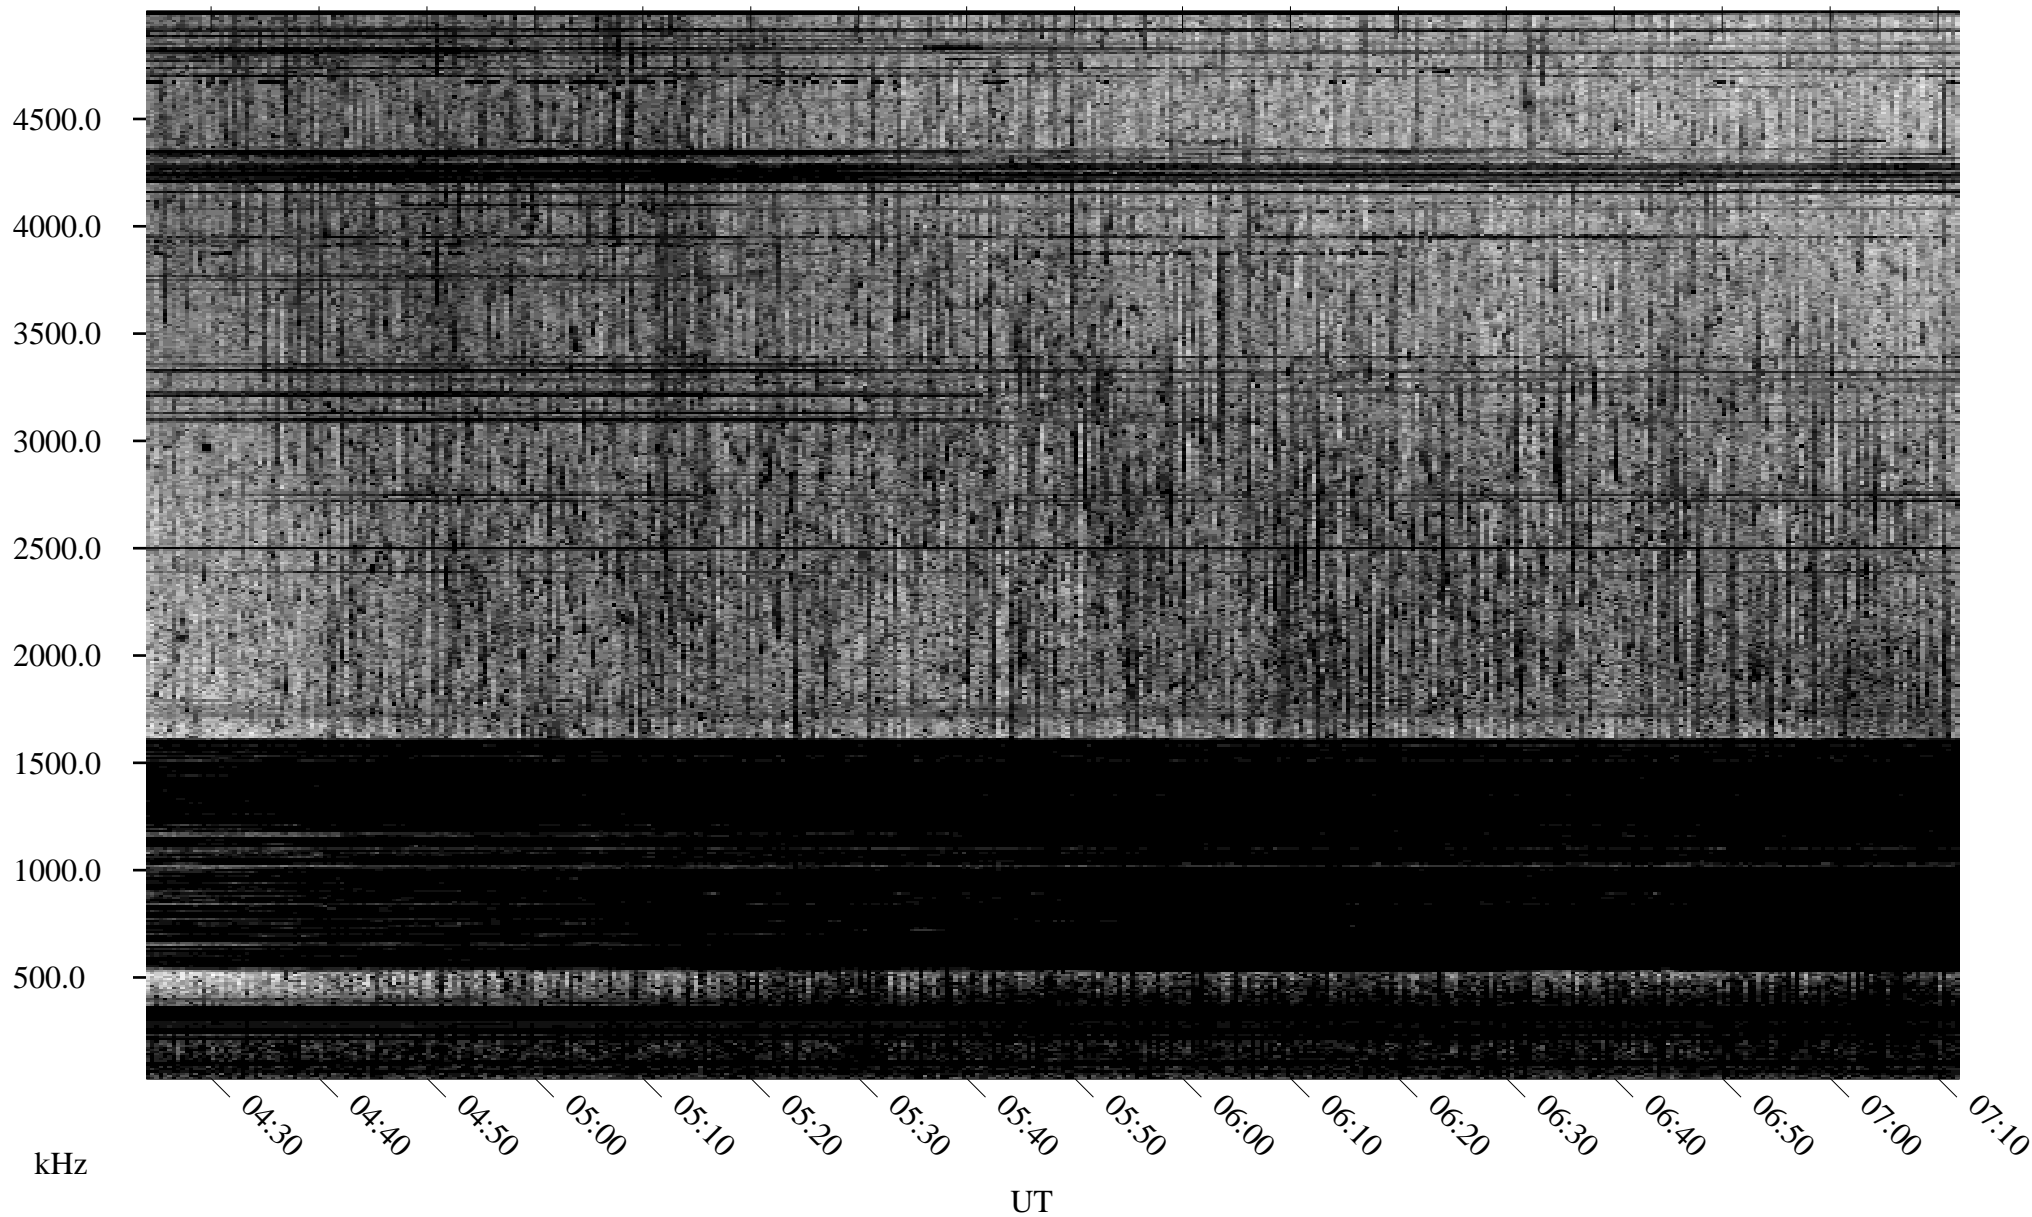

06/25/1996 Churchill, Manitoba

Linear Scale Black = 161 White = 15

ch961771l.r00m max_12

Page 1

06/25/1996 Churchill, Manitoba

Linear Scale Black = 161 White = 15

ch961771.r00m max_12

Page 2

06/26/1996 Churchill, Manitoba

Linear Scale Black = 161 White = 15

ch961771.r00m max_12

Page 3

06/26/1996 Churchill, Manitoba

Linear Scale Black = 161 White = 15

ch961771.r00m max_12

Page 4

06/26/1996 Churchill, Manitoba

Linear Scale Black = 161 White = 15

ch961771.r00m max_12

Page 5

06/26/1996 Churchill, Manitoba

Linear Scale Black = 161 White = 15

ch961771.r00m max_12

Page 6

06/26/1996 Churchill, Manitoba

Linear Scale Black = 161 White = 15

ch961771.r00m max_12

Page 7

06/26/1996 Churchill, Manitoba

Linear Scale Black = 161 White = 15

ch961771.r00m max_12

Page 8